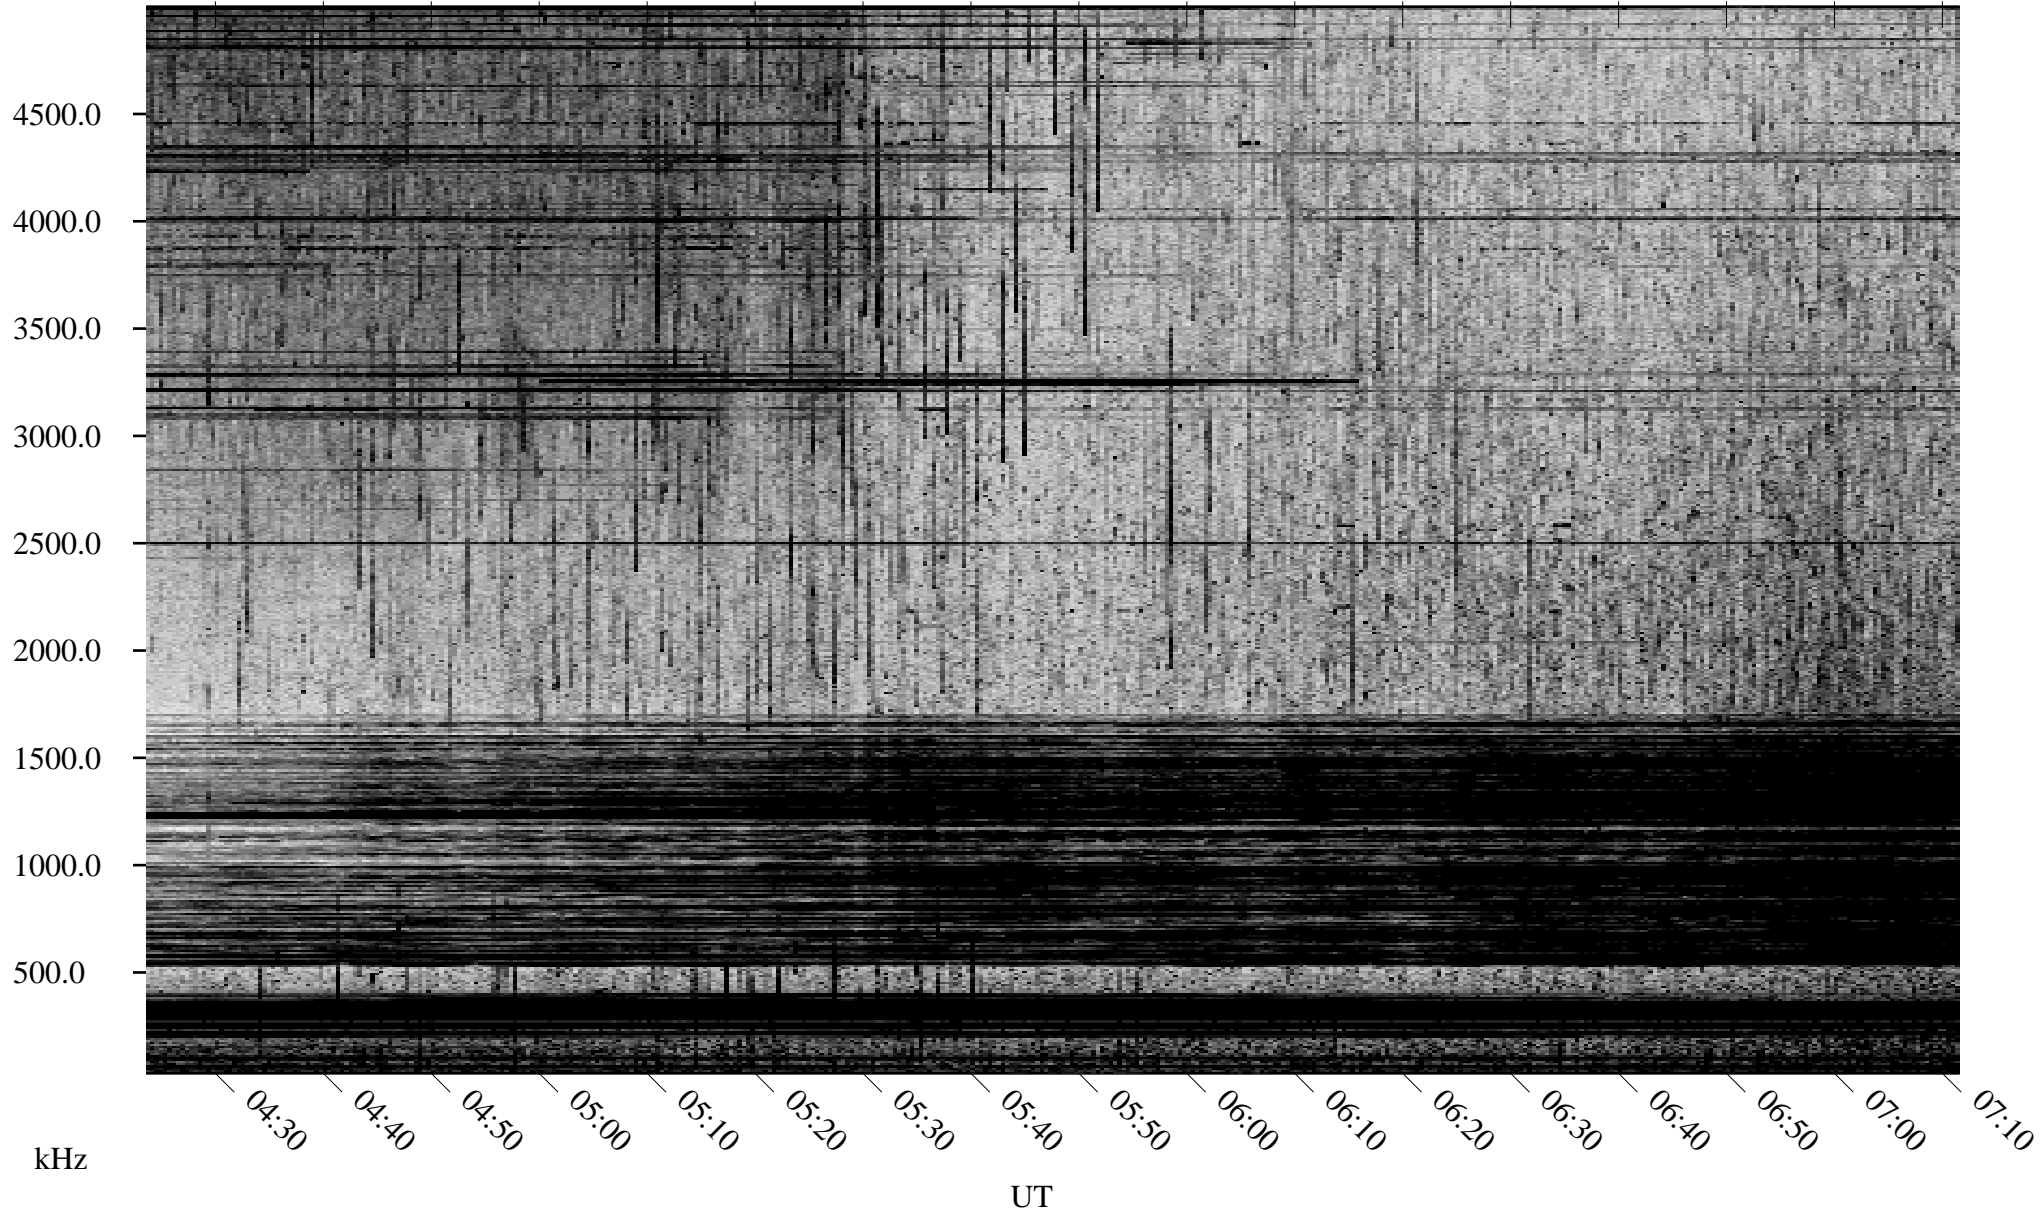

08/01/2001 Churchill, Manitoba

Linear Scale Black = 161 White = 15

ch01213l.r00m max_12

Page 1

08/01/2001 Churchill, Manitoba

Linear Scale Black = 161 White = 15

ch01213l.r00m max_12

Page 2

08/02/2001 Churchill, Manitoba

Linear Scale Black = 161 White = 15

ch01213l.r00m max_12

Page 3

08/02/2001 Churchill, Manitoba

Linear Scale Black = 161 White = 15

ch01213l.r00m max_12

Page 4

08/02/2001 Churchill, Manitoba

Linear Scale Black = 161 White = 15

ch01213l.r00m max_12

Page 5

08/02/2001 Churchill, Manitoba

Linear Scale Black = 161 White = 15

ch01213l.r00m max_12

Page 6

08/02/2001 Churchill, Manitoba

Linear Scale Black = 161 White = 15

ch01213l.r00m max_12

Page 7

08/02/2001 Churchill, Manitoba

Linear Scale Black = 161 White = 15

ch01213l.r00m max_12

Page 8