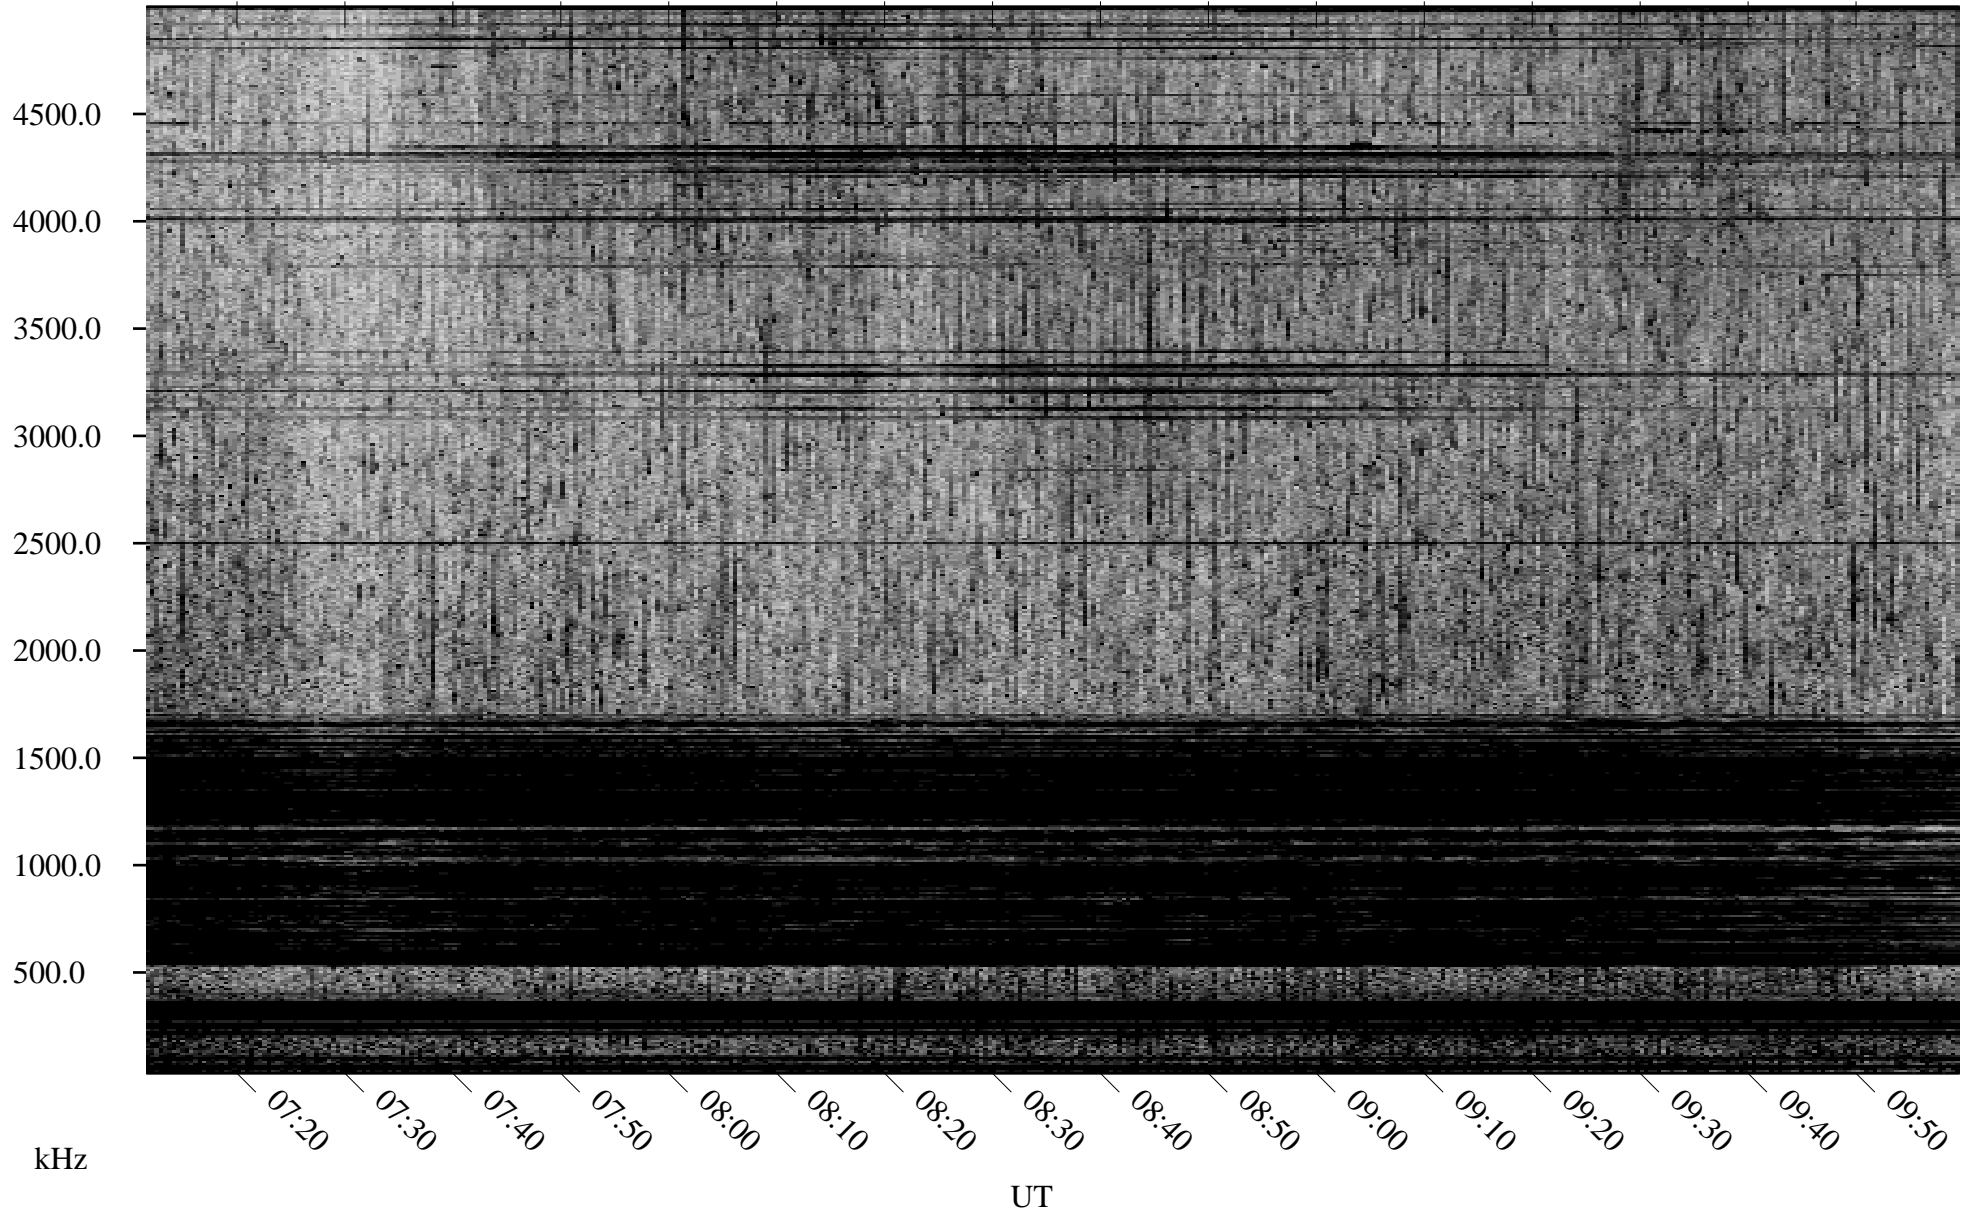

08/01/2001 Churchill, Manitoba

Linear Scale Black = 161 White = 15

ch01213l.r00m max_12

Page 1

08/01/2001 Churchill, Manitoba

Linear Scale Black = 161 White = 15

ch01213l.r00m max_12

Page 2

08/02/2001 Churchill, Manitoba

Linear Scale Black = 161 White = 15

ch01213l.r00m max_12

Page 3

08/02/2001 Churchill, Manitoba

Linear Scale Black = 161 White = 15

ch01213l.r00m max_12

Page 4

08/02/2001 Churchill, Manitoba

Linear Scale Black = 161 White = 15

ch01213l.r00m max_12

Page 5

08/02/2001 Churchill, Manitoba

Linear Scale Black = 161 White = 15

ch01213l.r00m max_12

Page 6

08/02/2001 Churchill, Manitoba

Linear Scale Black = 161 White = 15

ch01213l.r00m max_12

Page 7

08/02/2001 Churchill, Manitoba

Linear Scale Black = 161 White = 15

ch01213l.r00m max_12

Page 8