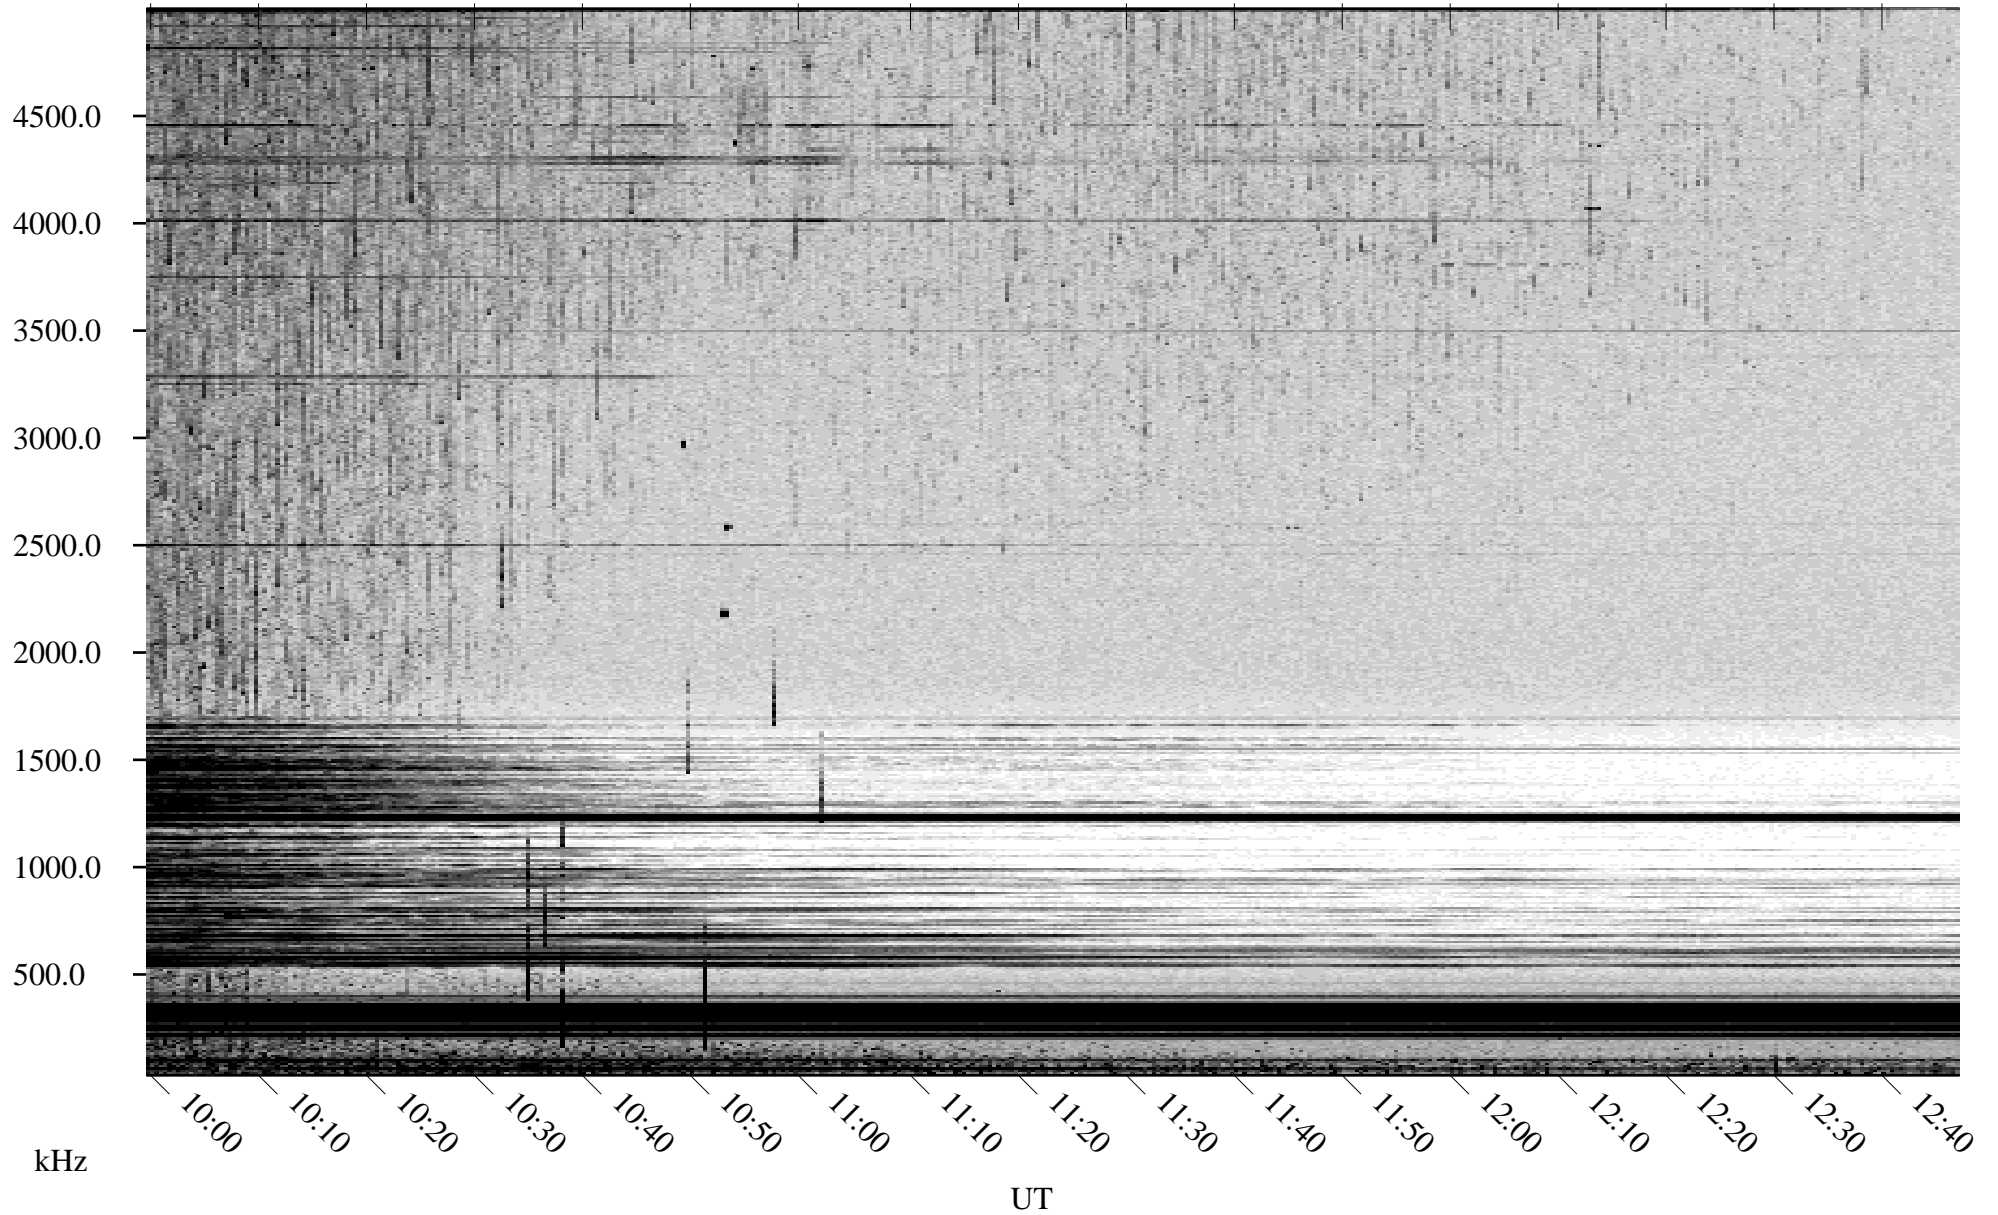

08/01/2001 Churchill, Manitoba

Linear Scale Black = 161 White = 15

ch01213l.r00m max_12

Page 1

08/01/2001 Churchill, Manitoba

Linear Scale Black = 161 White = 15

ch01213l.r00m max_12

Page 2

08/02/2001 Churchill, Manitoba

Linear Scale Black = 161 White = 15

ch01213l.r00m max_12

Page 3

08/02/2001 Churchill, Manitoba

Linear Scale Black = 161 White = 15

ch01213l.r00m max_12

Page 4

08/02/2001 Churchill, Manitoba

Linear Scale Black = 161 White = 15

ch01213l.r00m max_12

Page 5

08/02/2001 Churchill, Manitoba

Linear Scale Black = 161 White = 15

ch01213l.r00m max_12

Page 6

08/02/2001 Churchill, Manitoba

Linear Scale Black = 161 White = 15

ch01213l.r00m max_12

Page 7

08/02/2001 Churchill, Manitoba

Linear Scale Black = 161 White = 15

ch01213l.r00m max_12

Page 8