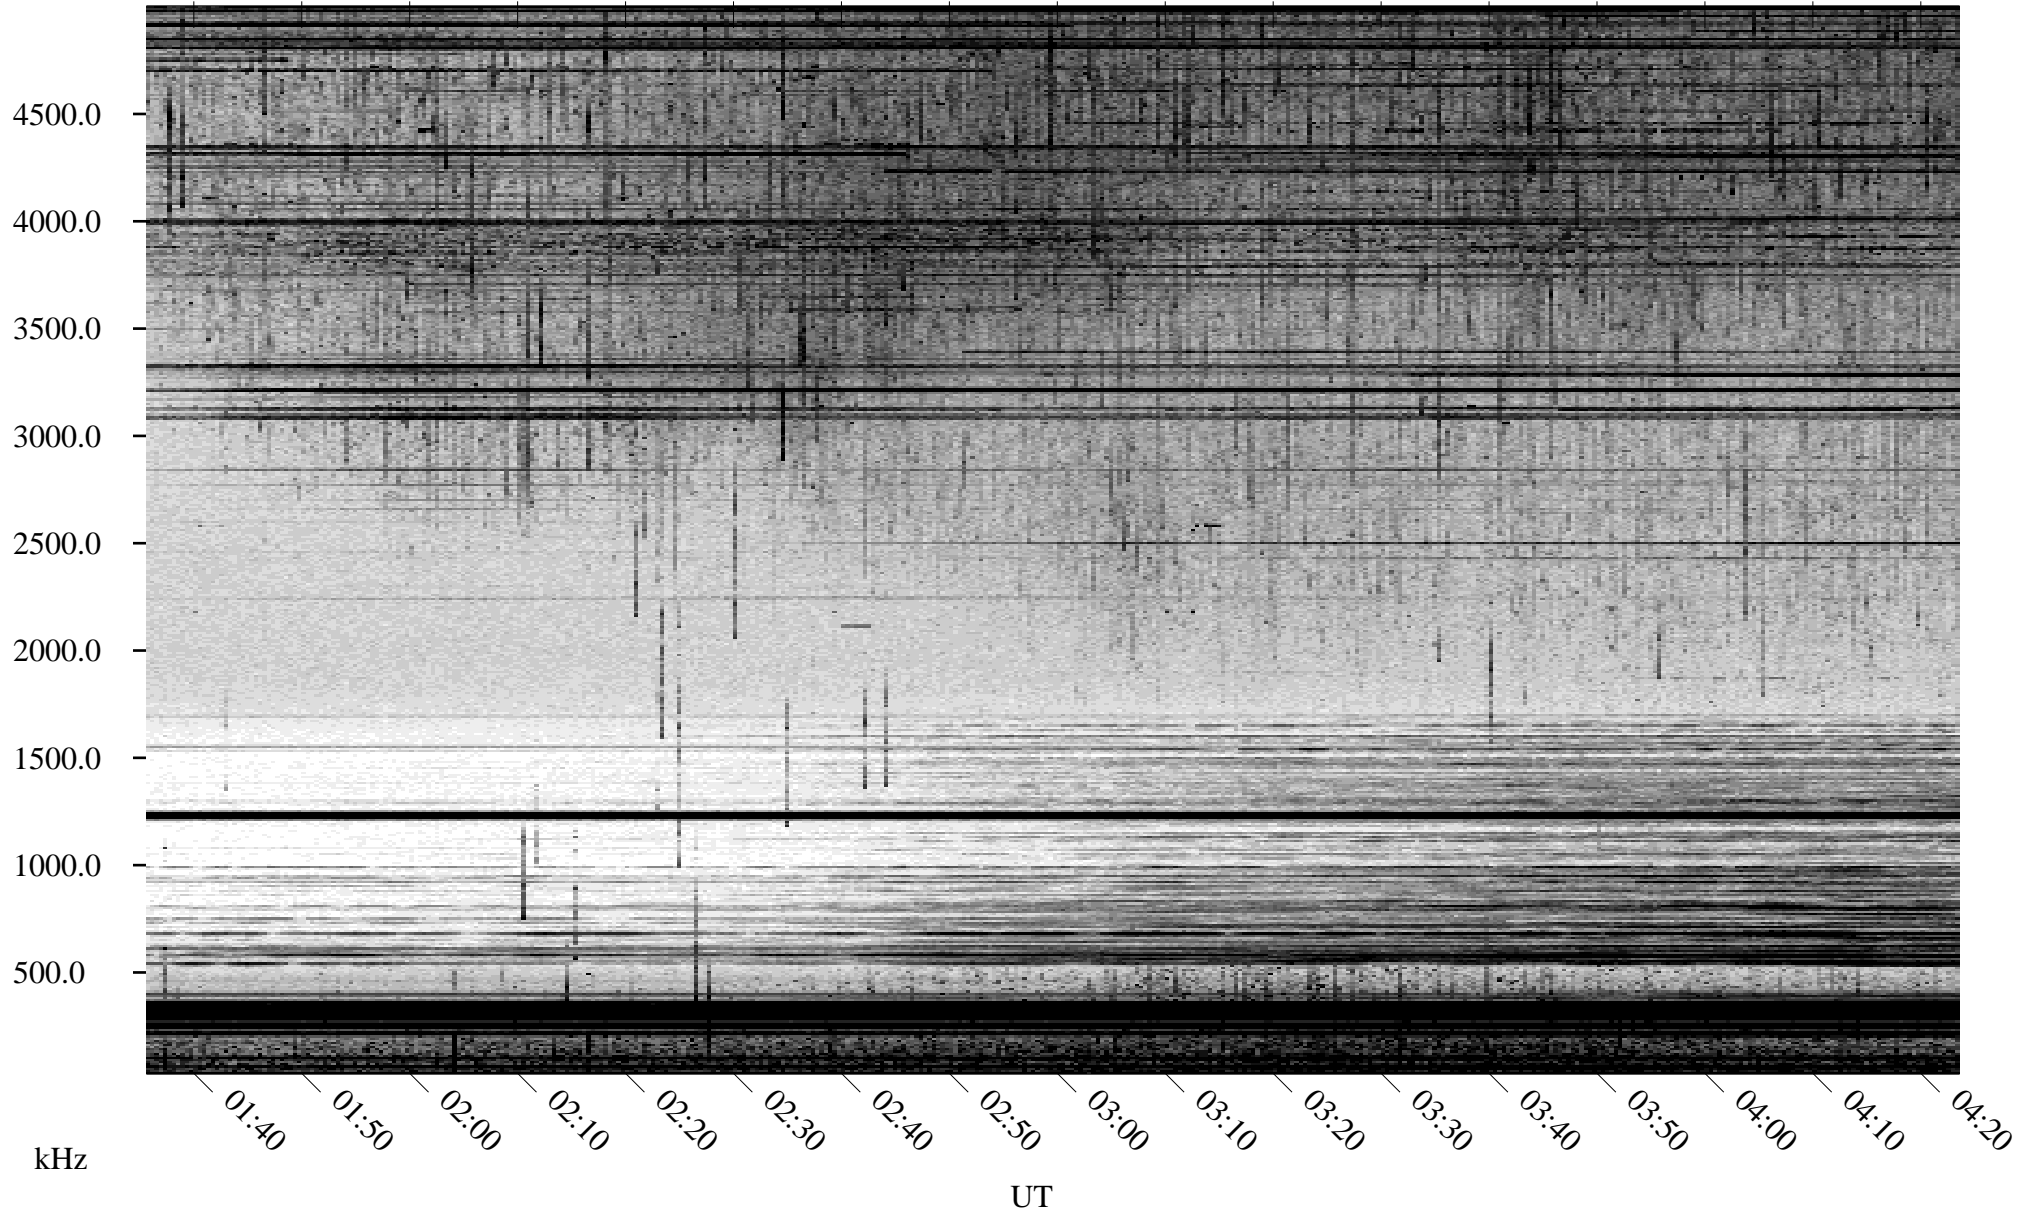

08/01/2001 Churchill, Manitoba

Linear Scale Black = 161 White = 15

ch01213l.r00m max_12

Page 1

08/01/2001 Churchill, Manitoba

Linear Scale Black = 161 White = 15

ch01213l.r00m max_12

Page 2

08/02/2001 Churchill, Manitoba

Linear Scale Black = 161 White = 15

ch01213l.r00m max_12

Page 3

08/02/2001 Churchill, Manitoba

Linear Scale Black = 161 White = 15

ch01213l.r00m max_12

Page 4

08/02/2001 Churchill, Manitoba

Linear Scale Black = 161 White = 15

ch01213l.r00m max_12

Page 5

08/02/2001 Churchill, Manitoba

Linear Scale Black = 161 White = 15

ch01213l.r00m max_12

Page 6

08/02/2001 Churchill, Manitoba

Linear Scale Black = 161 White = 15

ch01213l.r00m max_12

Page 7

08/02/2001 Churchill, Manitoba

Linear Scale Black = 161 White = 15

ch01213l.r00m max_12

Page 8