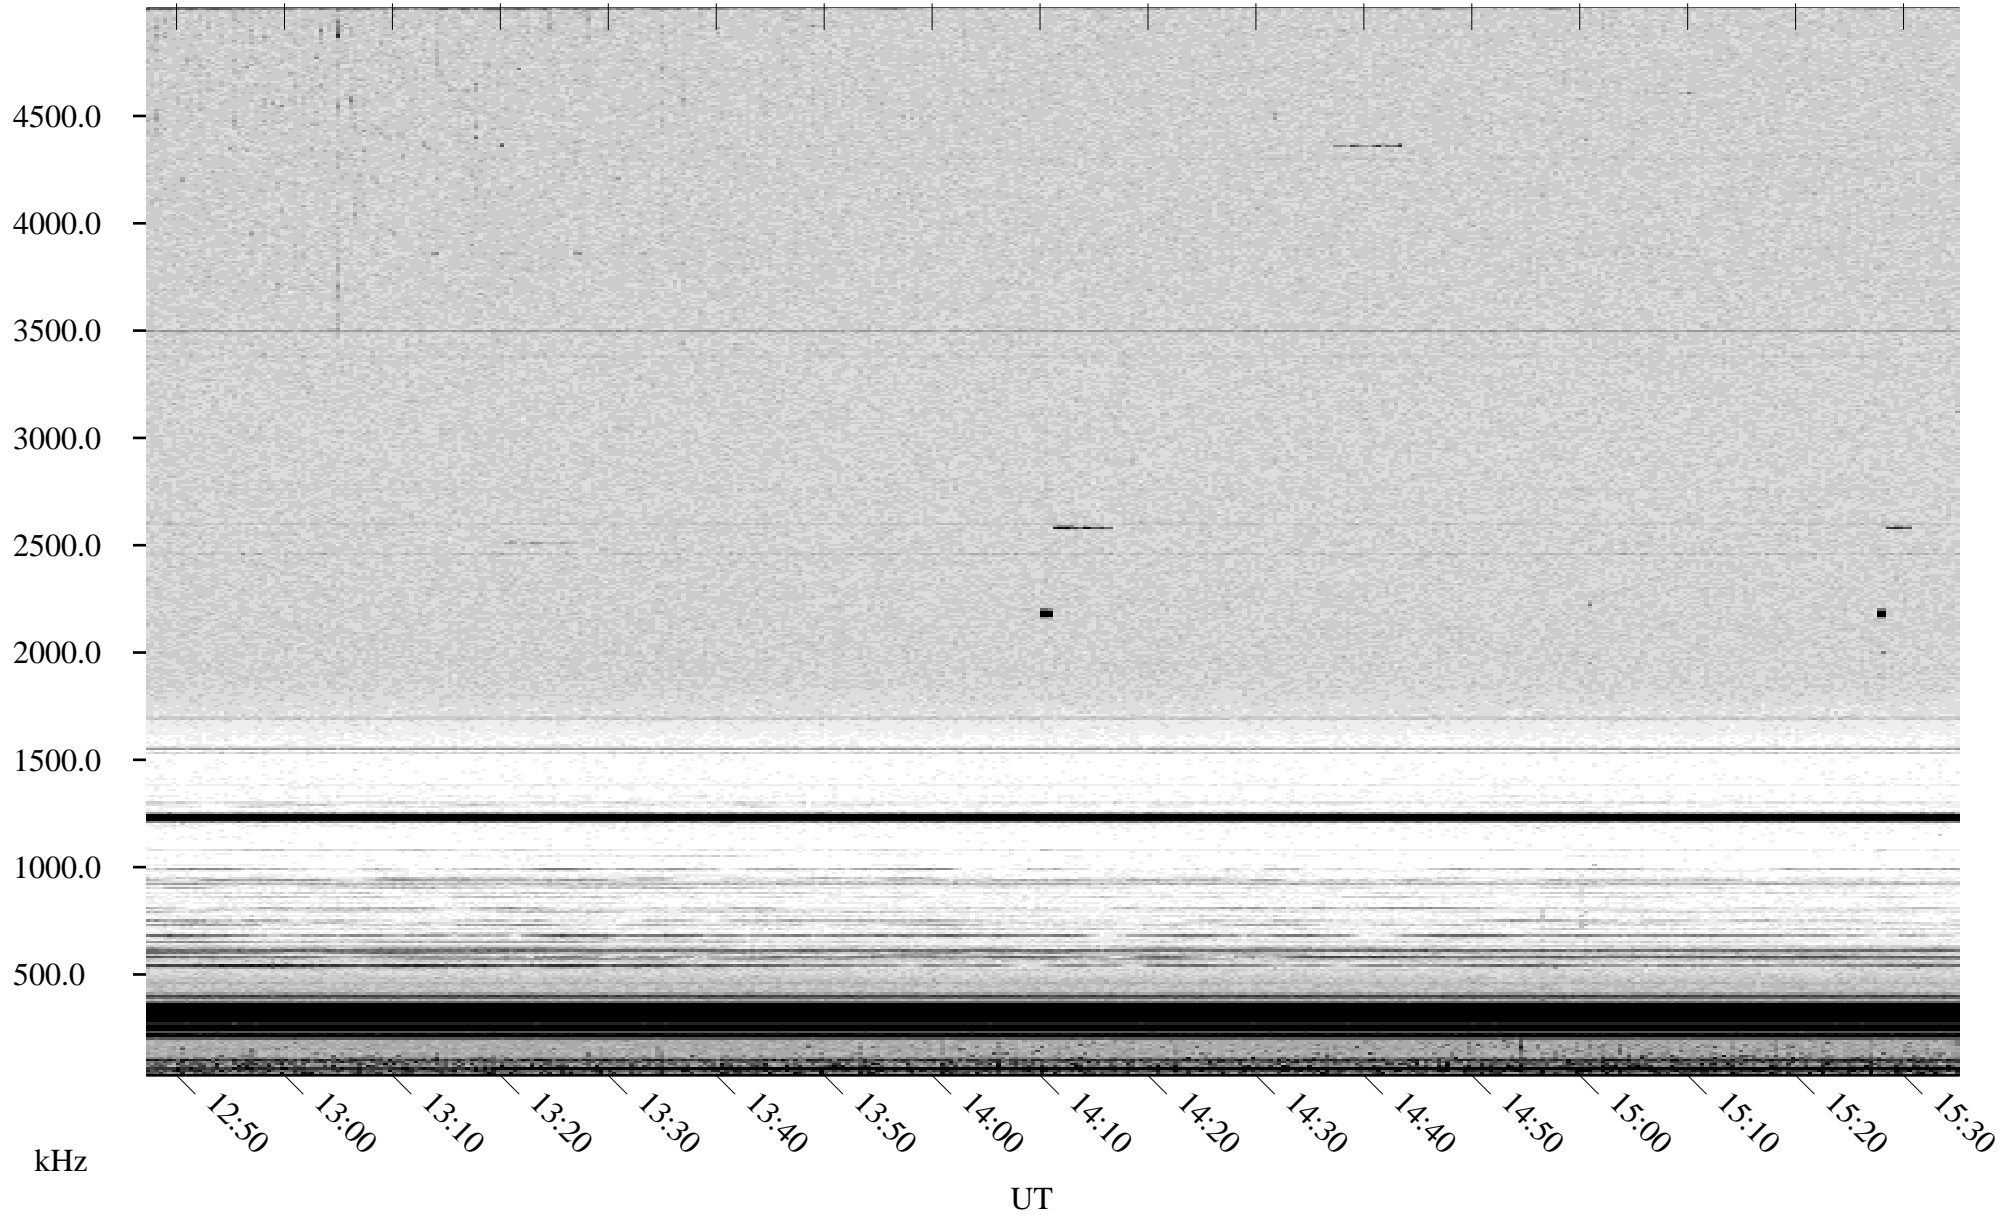

08/02/2001 Churchill, Manitoba

Linear Scale Black = 161 White = 15

ch01213l.r00m max_12

Page 5

08/02/2001 Churchill, Manitoba

Linear Scale Black = 161 White = 15

ch01213l.r00m max_12

Page 6

08/02/2001 Churchill, Manitoba

Linear Scale Black = 161 White = 15

ch01213l.r00m max_12

Page 7

08/02/2001 Churchill, Manitoba

Linear Scale Black = 161 White = 15

ch01213l.r00m max_12

Page 8