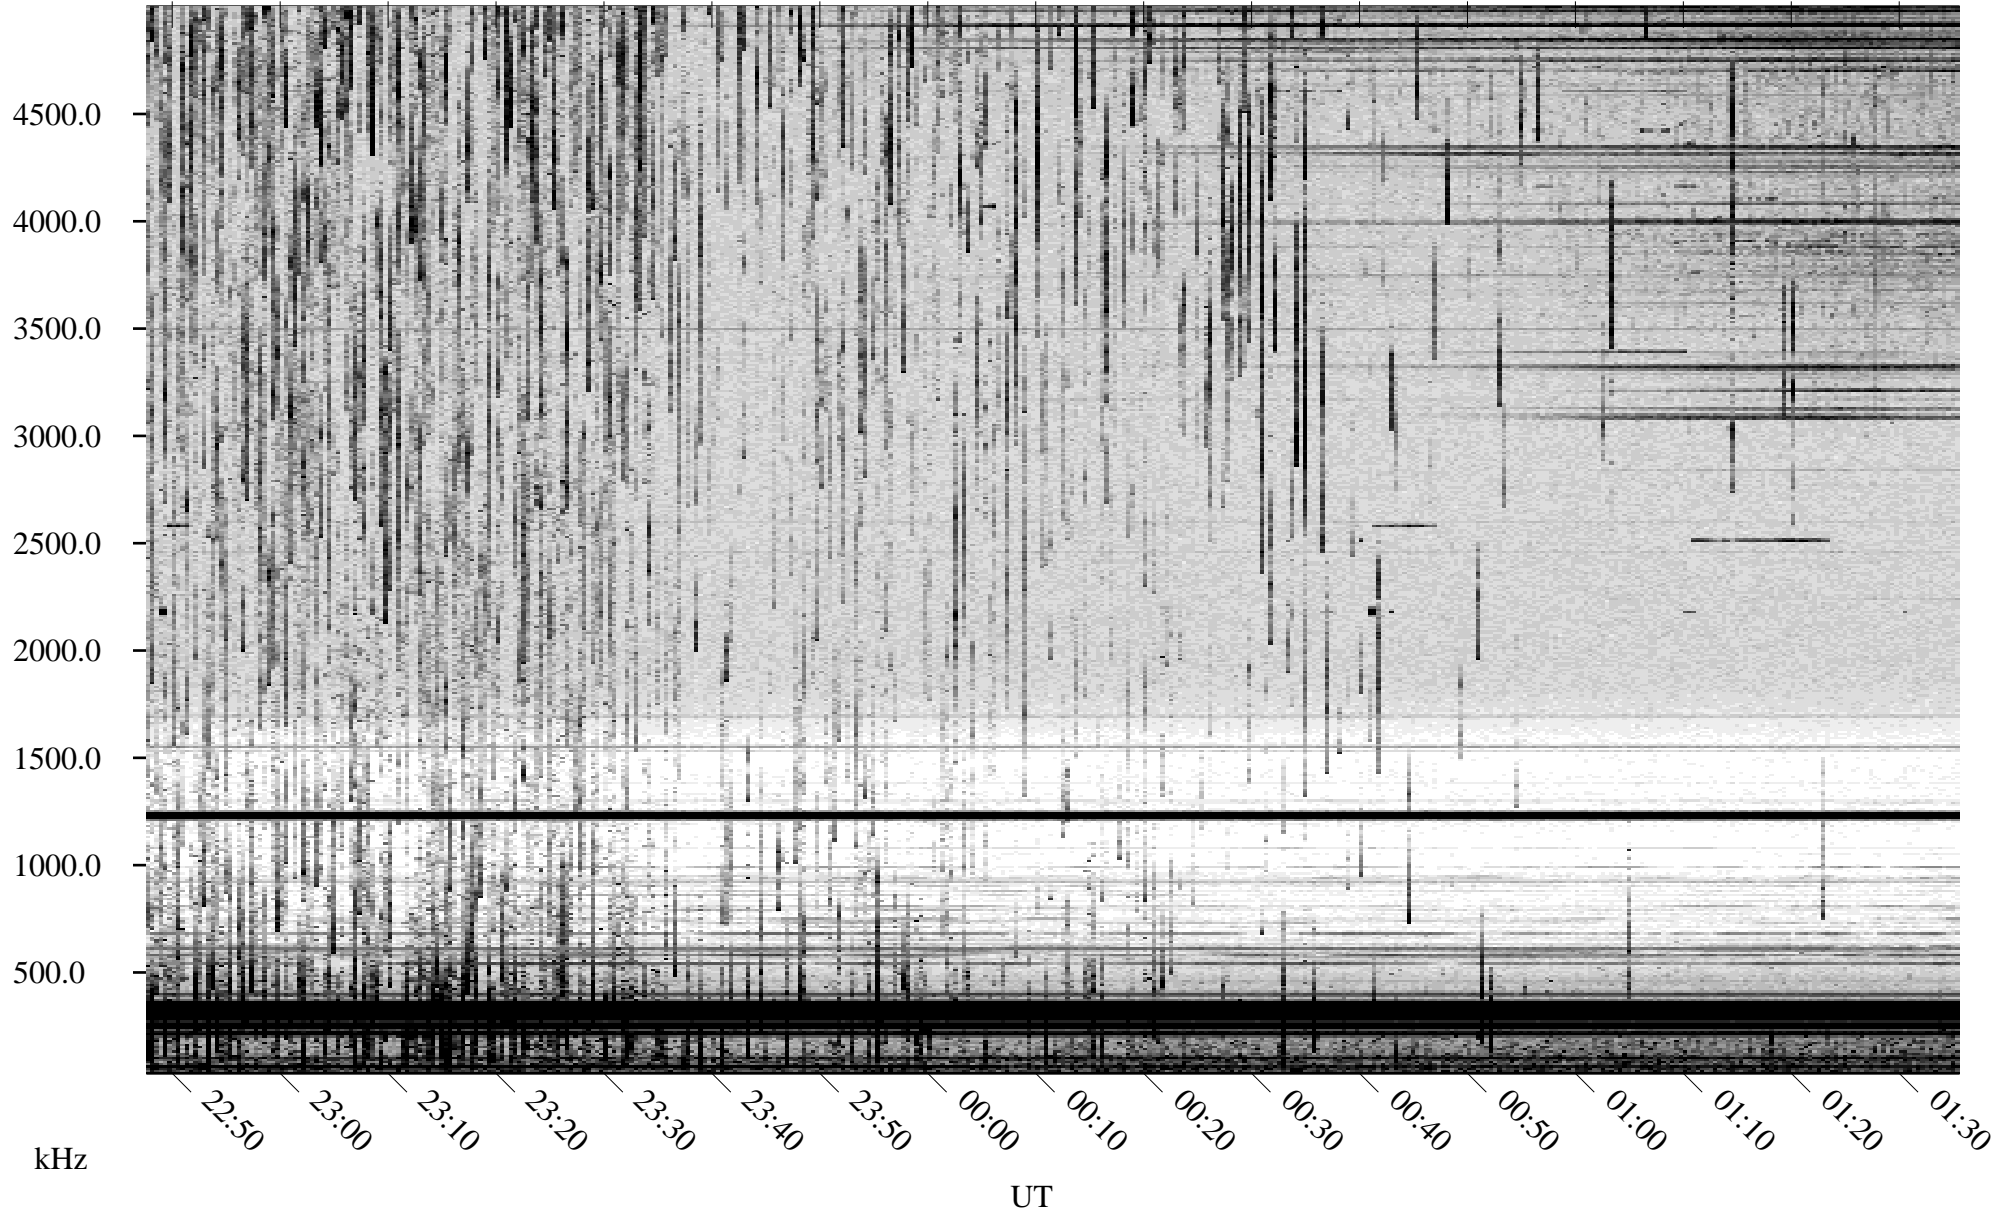

08/01/2001 Churchill, Manitoba

Linear Scale Black = 161 White = 15

ch01213l.r00m max_12

Page 1

08/01/2001 Churchill, Manitoba

Linear Scale Black = 161 White = 15

ch01213l.r00m max_12

Page 2

08/02/2001 Churchill, Manitoba

Linear Scale Black = 161 White = 15

ch01213l.r00m max_12

Page 3

08/02/2001 Churchill, Manitoba

Linear Scale Black = 161 White = 15

ch01213l.r00m max_12

Page 4

08/02/2001 Churchill, Manitoba

Linear Scale Black = 161 White = 15

ch01213l.r00m max_12

Page 5

08/02/2001 Churchill, Manitoba

Linear Scale Black = 161 White = 15

ch01213l.r00m max_12

Page 6

08/02/2001 Churchill, Manitoba

Linear Scale Black = 161 White = 15

ch01213l.r00m max_12

Page 7

08/02/2001 Churchill, Manitoba

Linear Scale Black = 161 White = 15

ch01213l.r00m max_12

Page 8