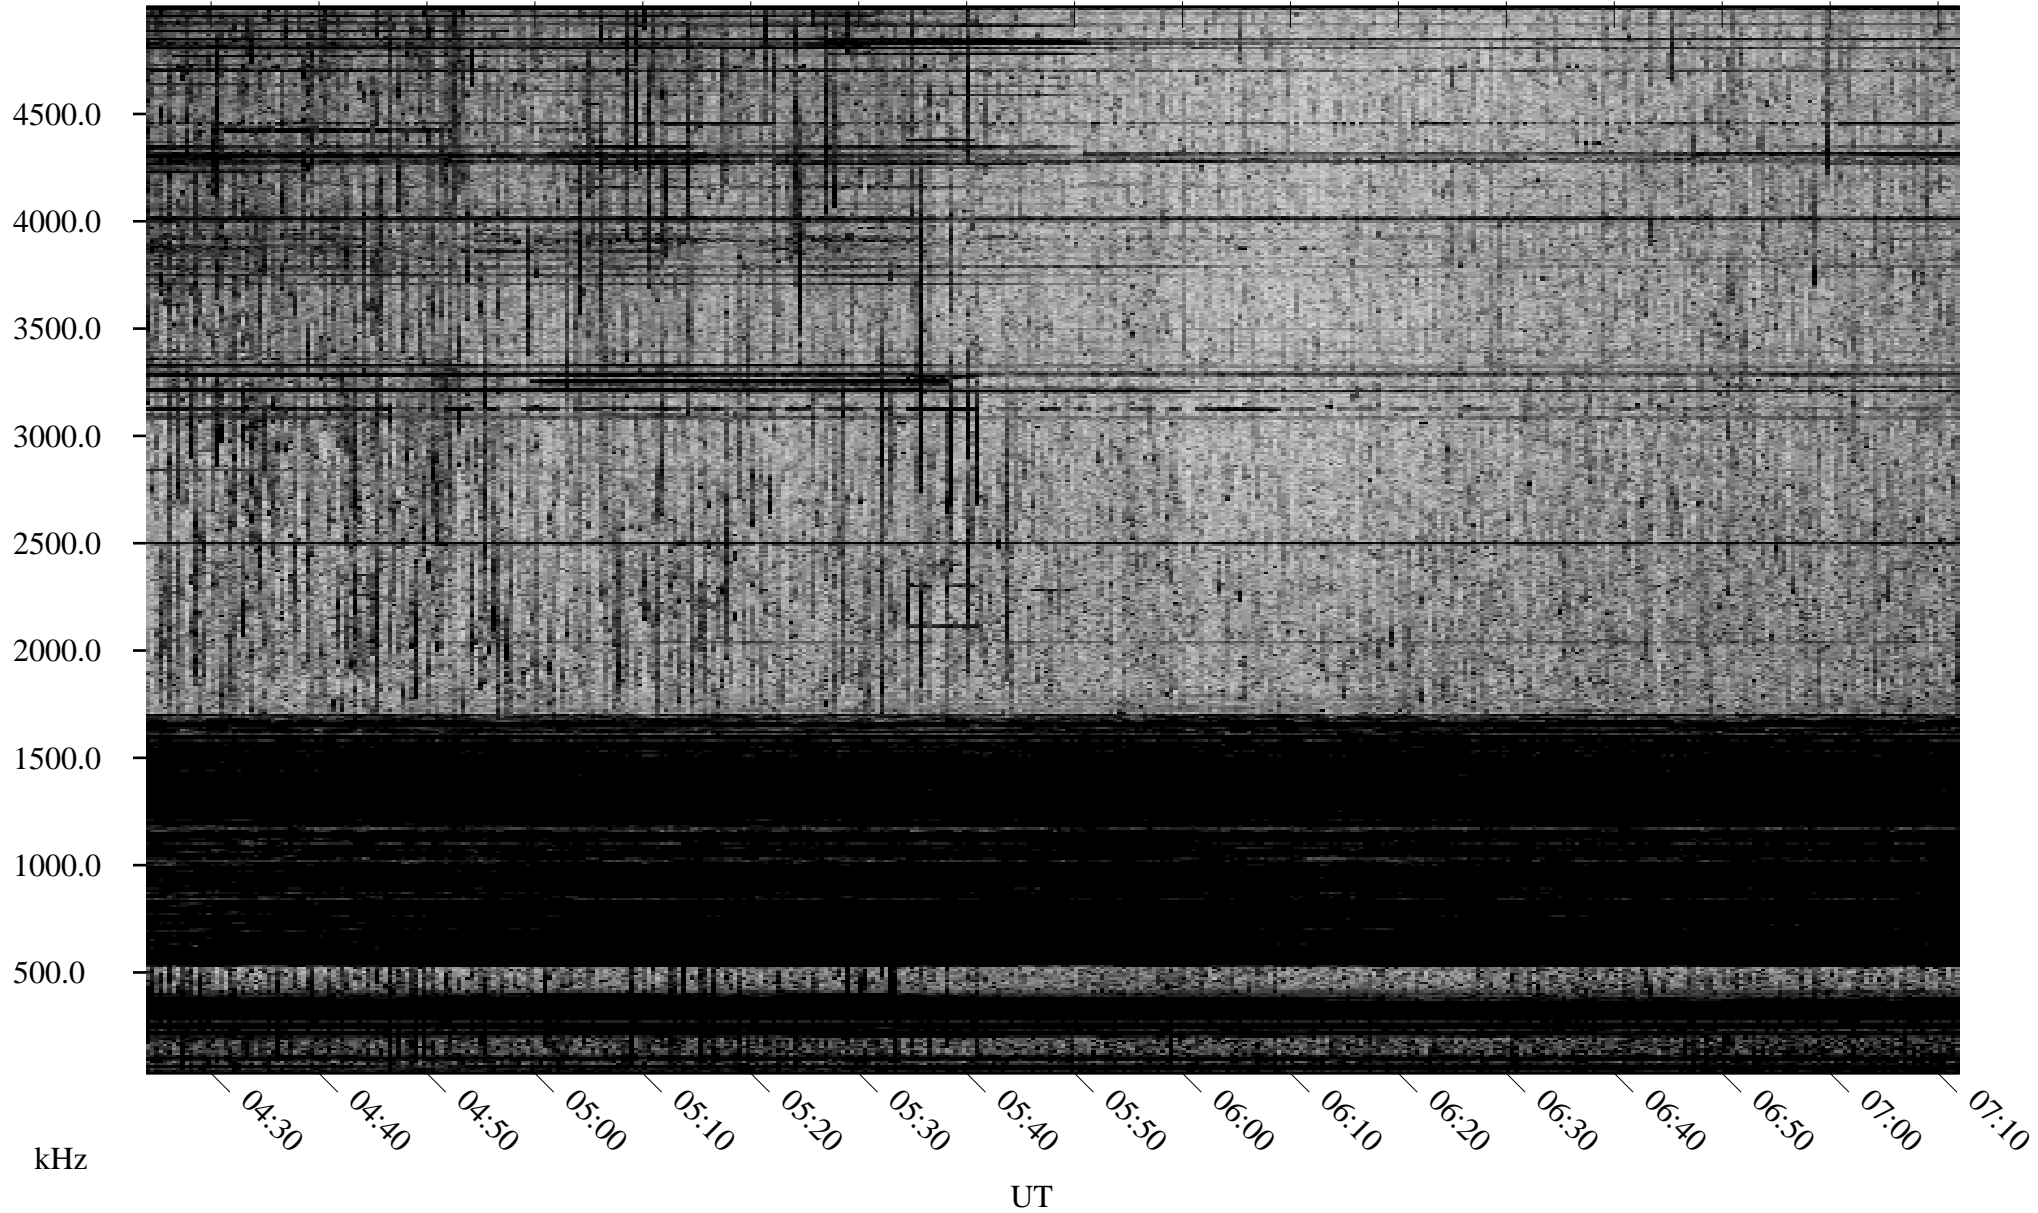

08/03/2001 Churchill, Manitoba

Linear Scale Black = 161 White = 15

ch01215l.r01m max_12

Page 1

08/03/2001 Churchill, Manitoba

Linear Scale Black = 161 White = 15

ch01215l.r01m max_12

Page 2

08/04/2001 Churchill, Manitoba

Linear Scale Black = 161 White = 15

ch01215l.r01m max_12

Page 3

08/04/2001 Churchill, Manitoba

Linear Scale Black = 161 White = 15

ch01215l.r01m max_12

Page 4

08/04/2001 Churchill, Manitoba

Linear Scale Black = 161 White = 15

ch01215l.r01m max_12

Page 5

08/04/2001 Churchill, Manitoba

Linear Scale Black = 161 White = 15

ch01215l.r01m max_12

Page 6

08/04/2001 Churchill, Manitoba

Linear Scale Black = 161 White = 15

ch01215l.r01m max_12

Page 7

08/04/2001 Churchill, Manitoba

Linear Scale Black = 161 White = 15

ch01215l.r01m max_12