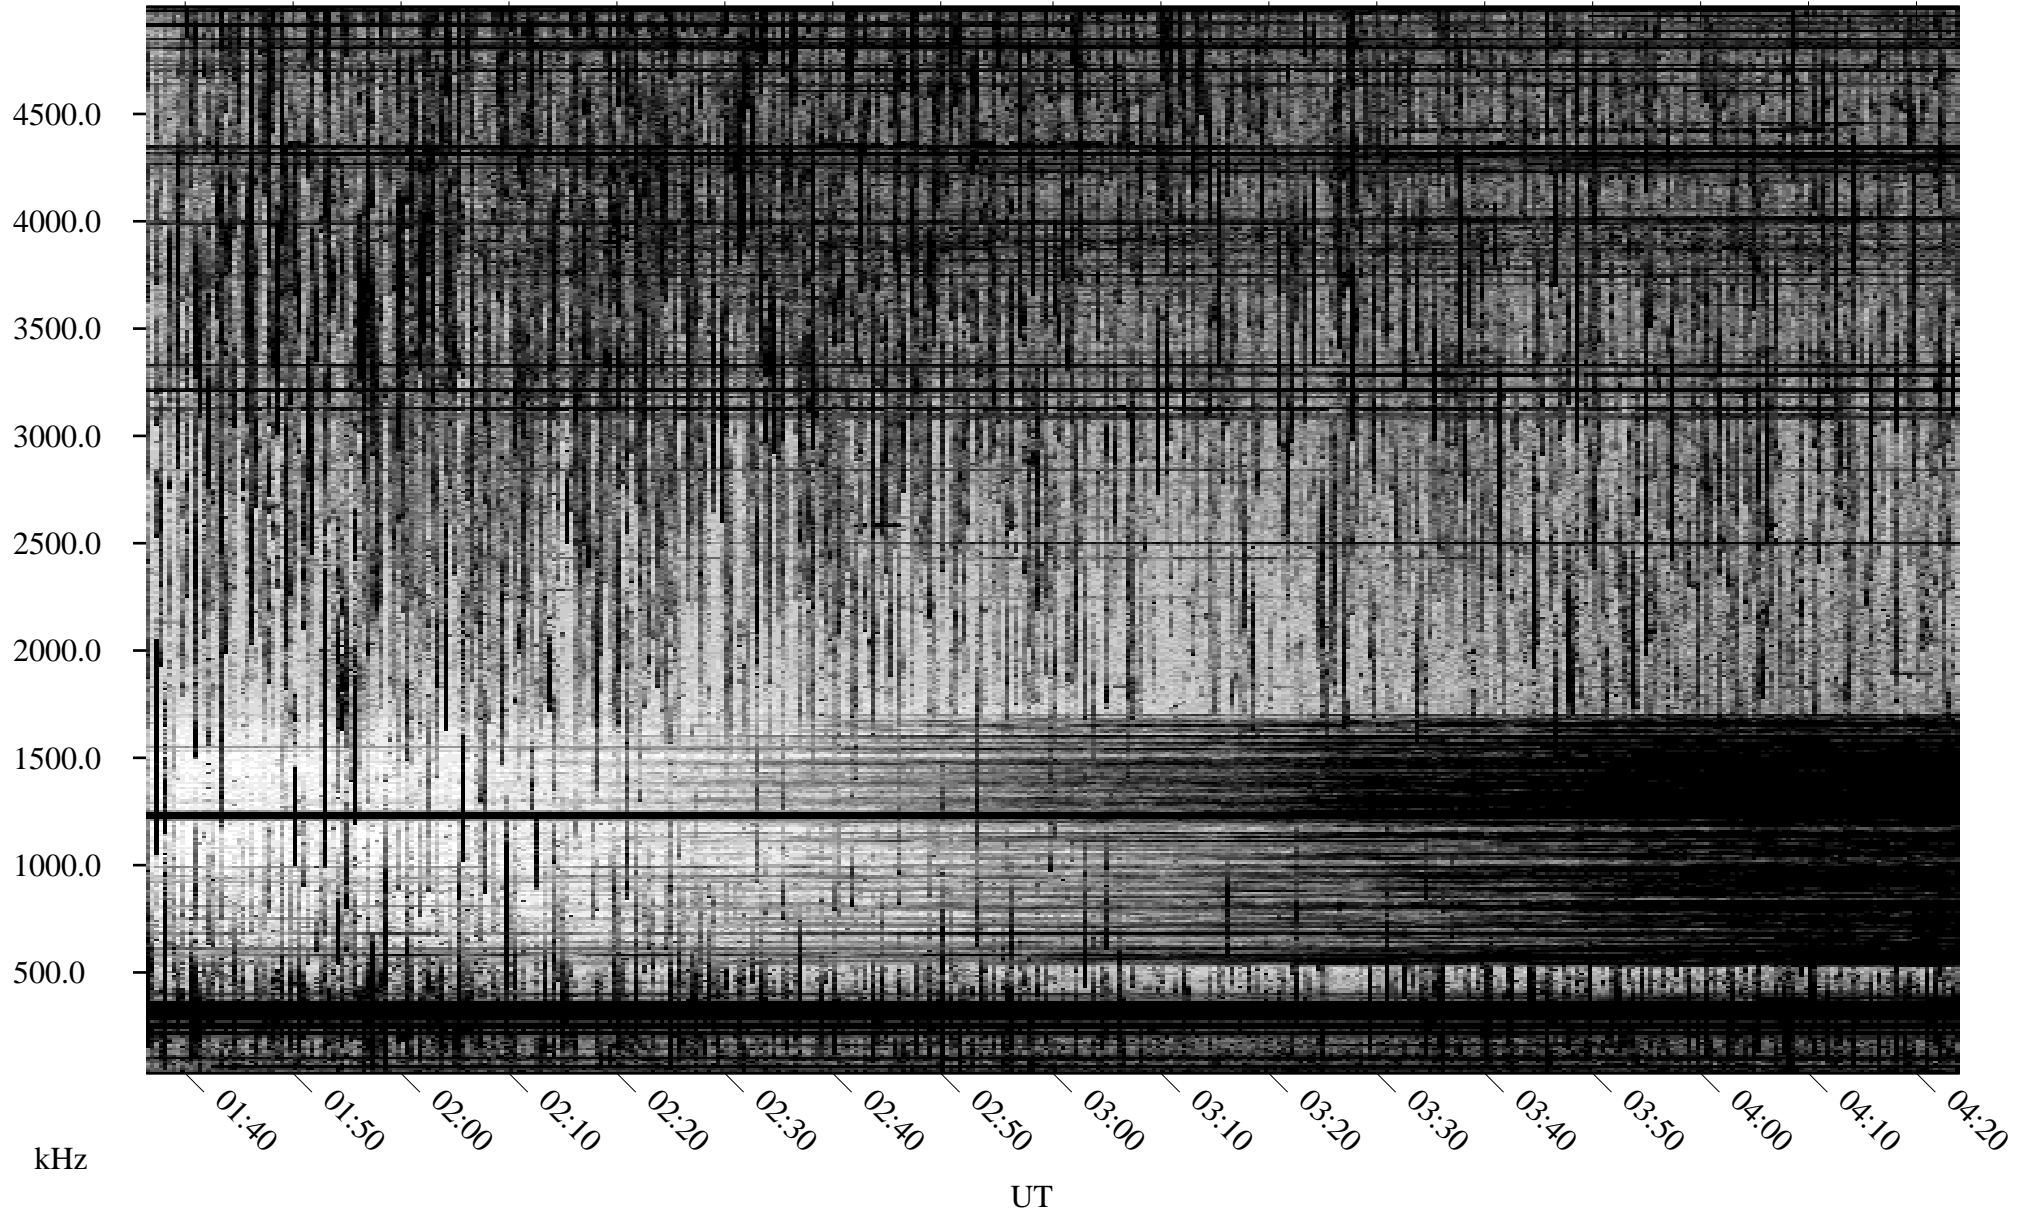

08/03/2001 Churchill, Manitoba

Linear Scale Black = 161 White = 15

ch01215l.r01m max_12

Page 1

08/03/2001 Churchill, Manitoba

Linear Scale Black = 161 White = 15

ch01215l.r01m max_12

Page 2

08/04/2001 Churchill, Manitoba

Linear Scale Black = 161 White = 15

ch01215l.r01m max_12

Page 3

08/04/2001 Churchill, Manitoba

Linear Scale Black = 161 White = 15

ch01215l.r01m max_12

Page 4

08/04/2001 Churchill, Manitoba

Linear Scale Black = 161 White = 15

ch01215l.r01m max_12

Page 5

08/04/2001 Churchill, Manitoba

Linear Scale Black = 161 White = 15

ch01215l.r01m max_12

Page 6

08/04/2001 Churchill, Manitoba

Linear Scale Black = 161 White = 15

ch01215l.r01m max_12

Page 7

08/04/2001 Churchill, Manitoba

Linear Scale Black = 161 White = 15

ch01215l.r01m max_12