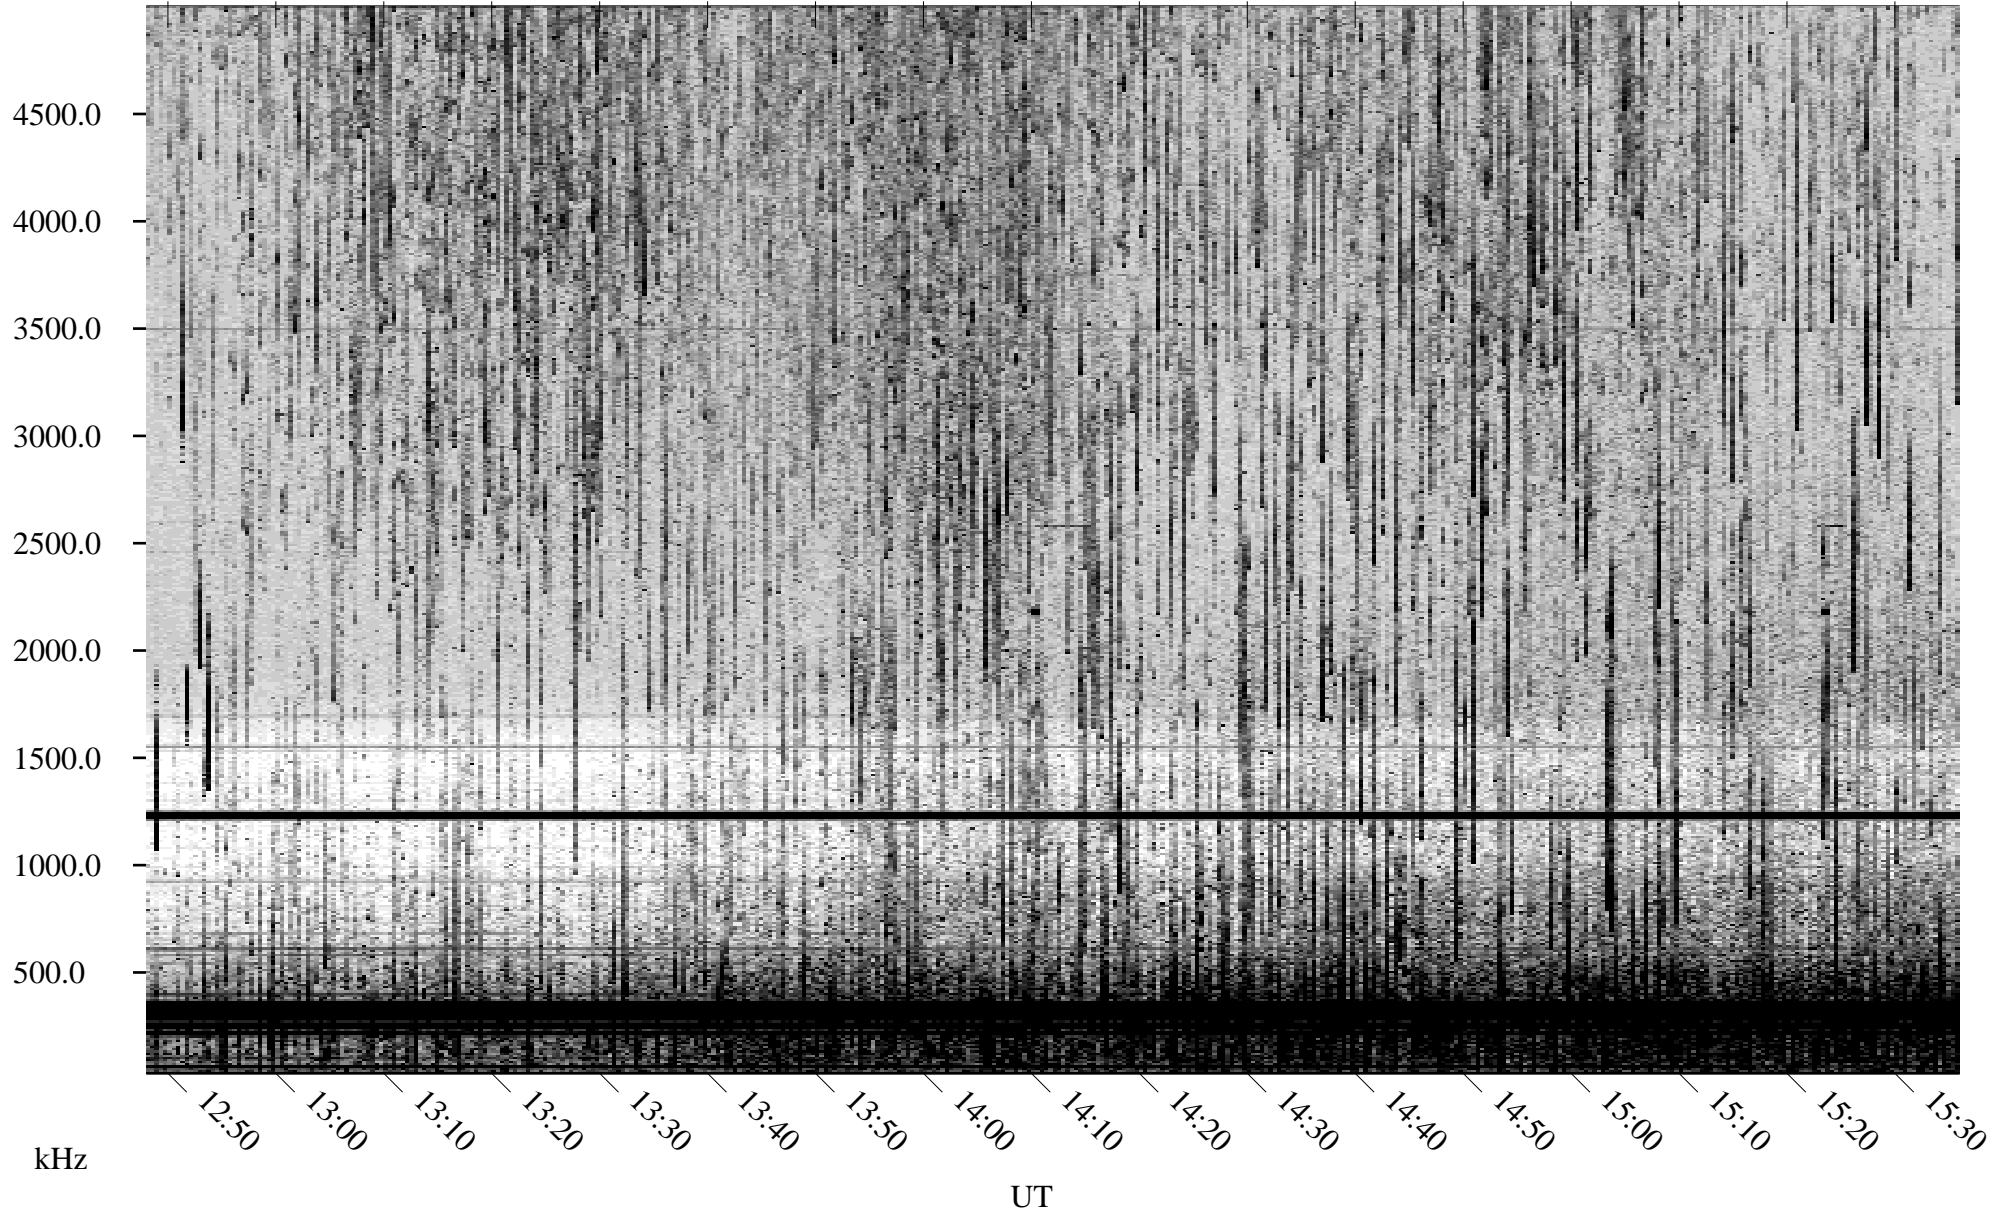

08/04/2001 Churchill, Manitoba

Linear Scale Black = 161 White = 15

ch01215l.r01m max_12

Page 5

08/04/2001 Churchill, Manitoba

Linear Scale Black = 161 White = 15

ch01215l.r01m max_12

Page 6

08/04/2001 Churchill, Manitoba

Linear Scale Black = 161 White = 15

ch01215l.r01m max_12

Page 7

08/04/2001 Churchill, Manitoba

Linear Scale Black = 161 White = 15

ch01215l.r01m max_12