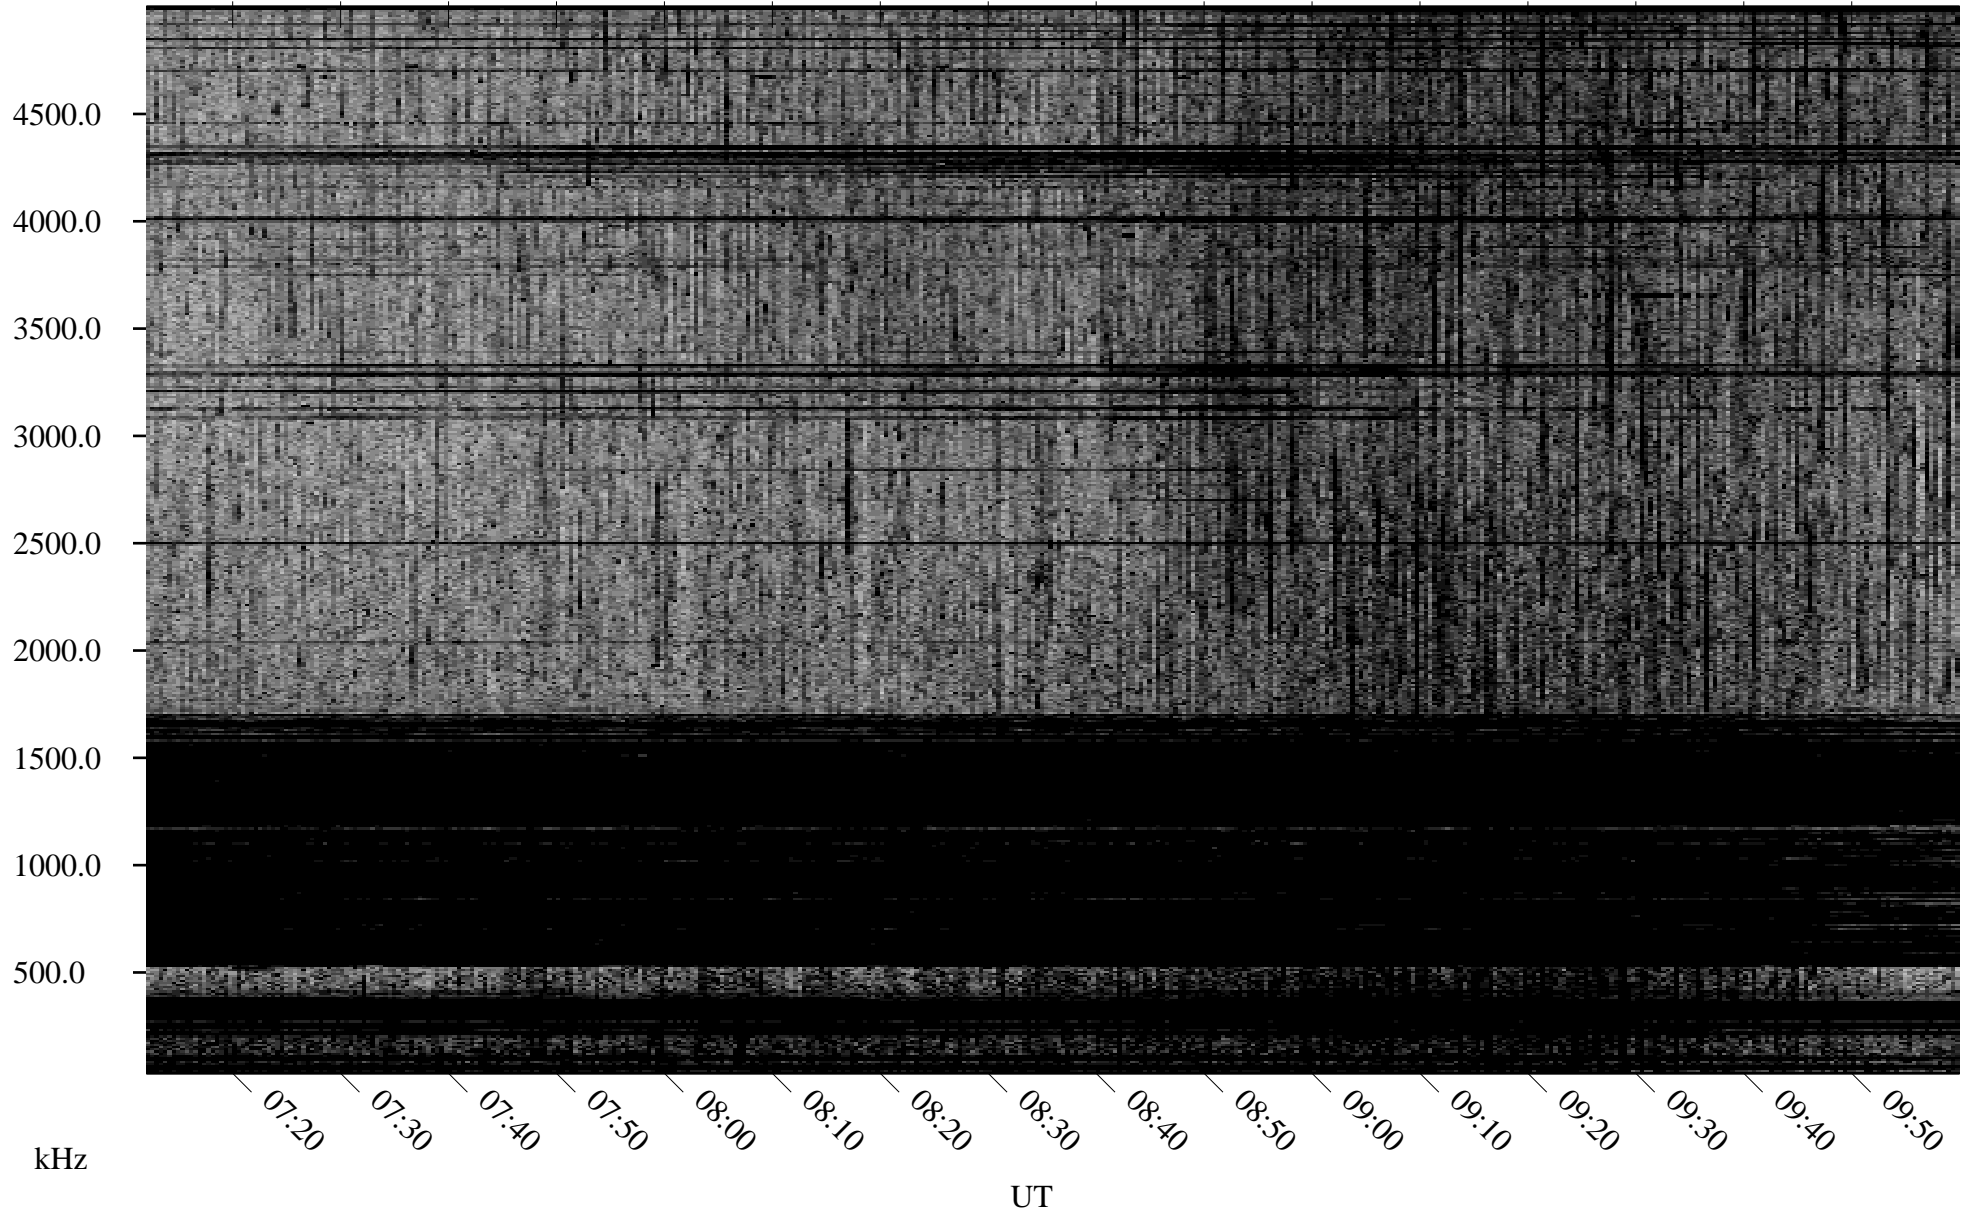

08/03/2001 Churchill, Manitoba

Linear Scale Black = 161 White = 15

ch01215l.r01m max_12

Page 1

08/03/2001 Churchill, Manitoba

Linear Scale Black = 161 White = 15

ch01215l.r01m max_12

Page 2

08/04/2001 Churchill, Manitoba

Linear Scale Black = 161 White = 15

ch01215l.r01m max_12

Page 3

08/04/2001 Churchill, Manitoba

Linear Scale Black = 161 White = 15

ch01215l.r01m max_12

Page 4

08/04/2001 Churchill, Manitoba

Linear Scale Black = 161 White = 15

ch01215l.r01m max_12

Page 5

08/04/2001 Churchill, Manitoba

Linear Scale Black = 161 White = 15

ch01215l.r01m max_12

Page 6

08/04/2001 Churchill, Manitoba

Linear Scale Black = 161 White = 15

ch01215l.r01m max_12

Page 7

08/04/2001 Churchill, Manitoba

Linear Scale Black = 161 White = 15

ch01215l.r01m max_12