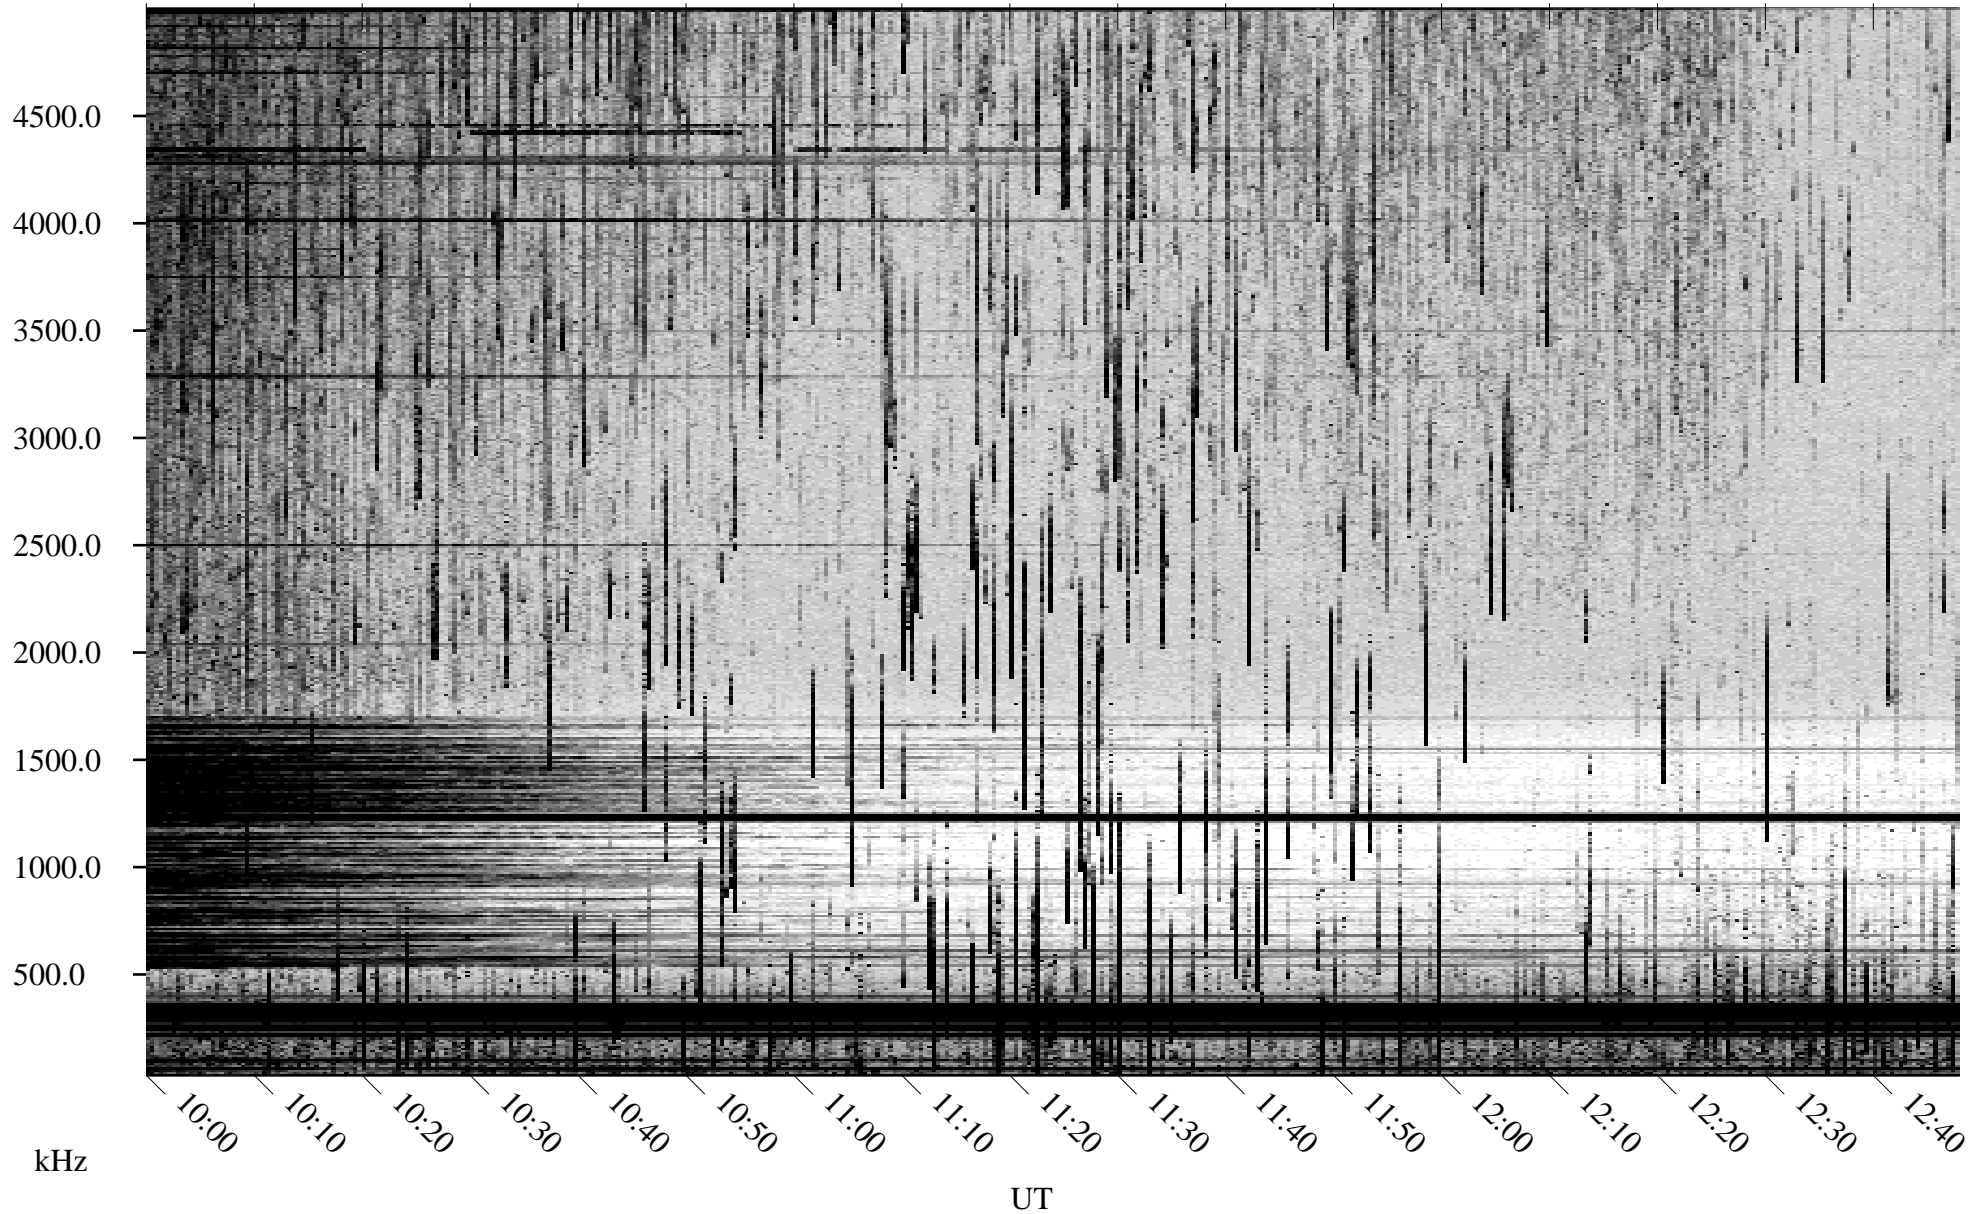

08/03/2001 Churchill, Manitoba

Linear Scale Black = 161 White = 15

ch01215l.r01m max_12

Page 1

08/03/2001 Churchill, Manitoba

Linear Scale Black = 161 White = 15

ch01215l.r01m max_12

Page 2

08/04/2001 Churchill, Manitoba

Linear Scale Black = 161 White = 15

ch01215l.r01m max_12

Page 3

08/04/2001 Churchill, Manitoba

Linear Scale Black = 161 White = 15

ch01215l.r01m max_12

Page 4

08/04/2001 Churchill, Manitoba

Linear Scale Black = 161 White = 15

ch01215l.r01m max_12

Page 5

08/04/2001 Churchill, Manitoba

Linear Scale Black = 161 White = 15

ch01215l.r01m max_12

Page 6

08/04/2001 Churchill, Manitoba

Linear Scale Black = 161 White = 15

ch01215l.r01m max_12

Page 7

08/04/2001 Churchill, Manitoba

Linear Scale Black = 161 White = 15

ch01215l.r01m max_12