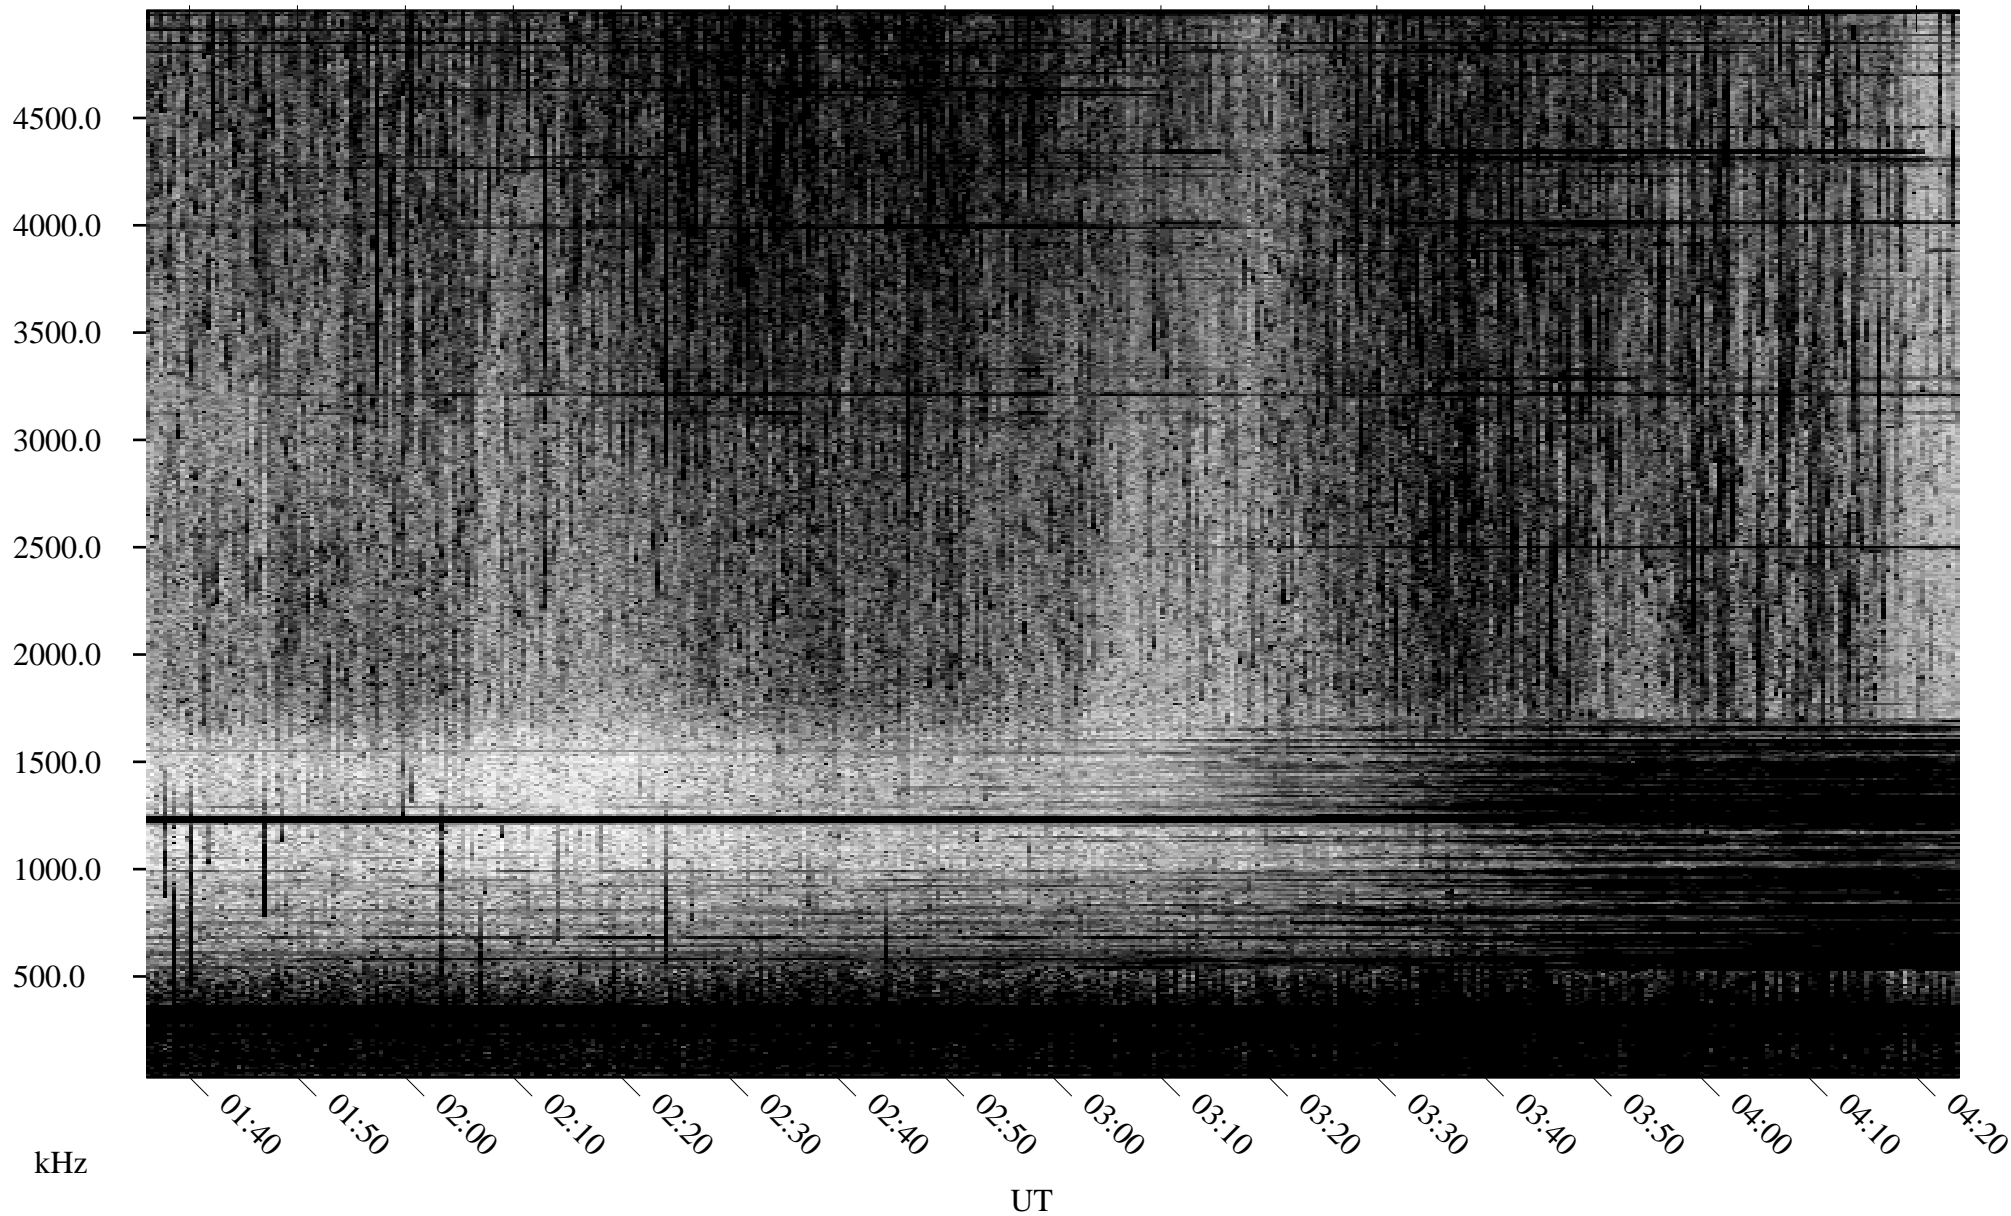

08/05/2001 Churchill, Manitoba

Linear Scale Black = 161 White = 15

ch01217l.r00m max_12

Page 1

08/05/2001 Churchill, Manitoba

Linear Scale Black = 161 White = 15

ch01217l.r00m max_12

Page 2

08/06/2001 Churchill, Manitoba

Linear Scale Black = 161 White = 15

ch01217l.r00m max_12

Page 3

08/06/2001 Churchill, Manitoba

Linear Scale Black = 161 White = 15

ch01217l.r00m max_12

Page 4

08/06/2001 Churchill, Manitoba

Linear Scale Black = 161 White = 15

ch01217l.r00m max_12

Page 5

08/06/2001 Churchill, Manitoba

Linear Scale Black = 161 White = 15

ch01217l.r00m max_12

Page 6

08/06/2001 Churchill, Manitoba

Linear Scale Black = 161 White = 15

ch01217l.r00m max_12

Page 7

08/06/2001 Churchill, Manitoba

Linear Scale Black = 161 White = 15

ch01217l.r00m max_12

Page 8