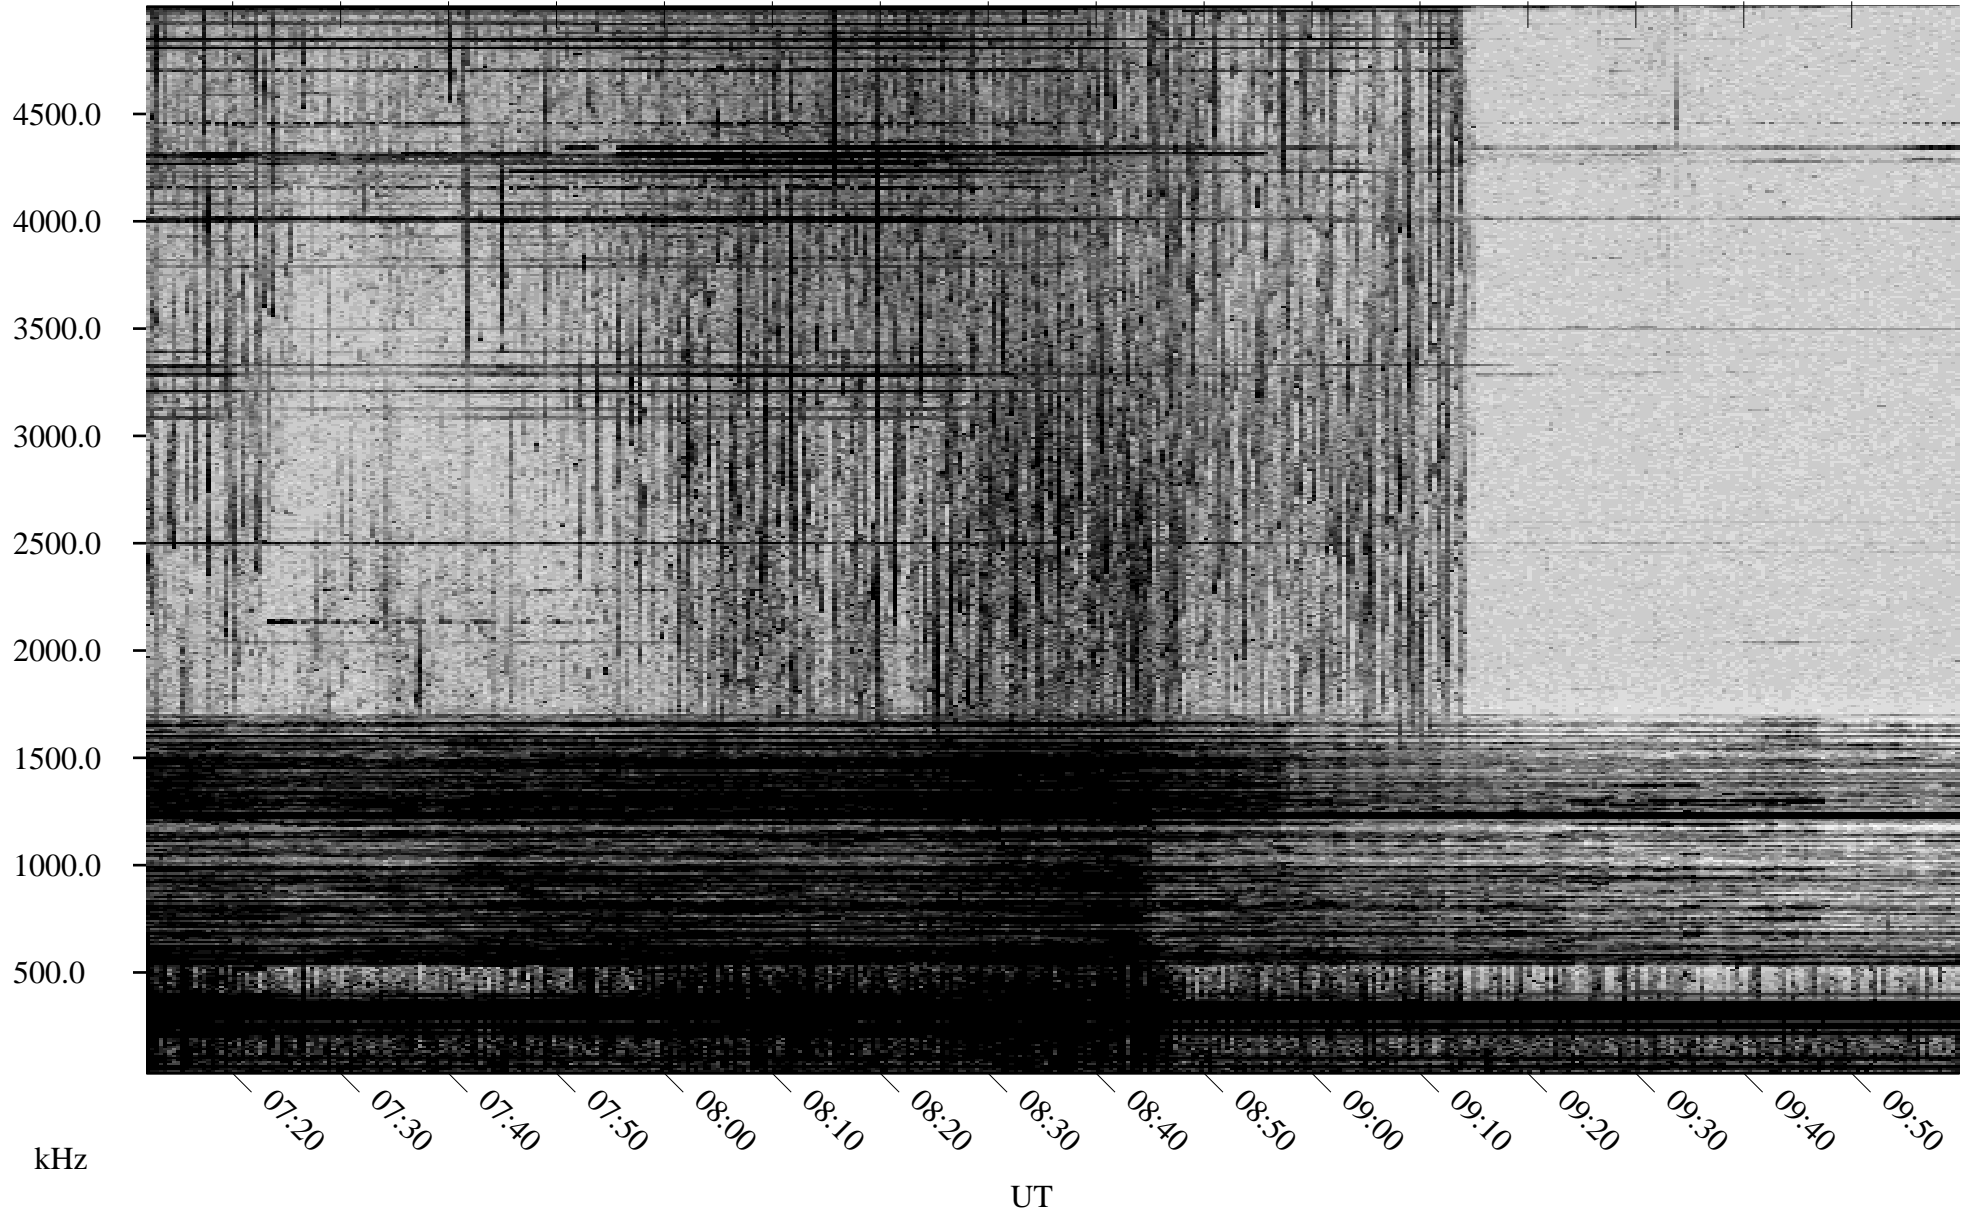

08/05/2001 Churchill, Manitoba

Linear Scale Black = 161 White = 15

ch01217l.r00m max_12

Page 1

08/05/2001 Churchill, Manitoba

Linear Scale Black = 161 White = 15

ch01217l.r00m max_12

Page 2

08/06/2001 Churchill, Manitoba

Linear Scale Black = 161 White = 15

ch01217l.r00m max_12

Page 3

08/06/2001 Churchill, Manitoba

Linear Scale Black = 161 White = 15

ch01217l.r00m max_12

Page 4

08/06/2001 Churchill, Manitoba

Linear Scale Black = 161 White = 15

ch01217l.r00m max_12

Page 5

08/06/2001 Churchill, Manitoba

Linear Scale Black = 161 White = 15

ch01217l.r00m max_12

Page 6

08/06/2001 Churchill, Manitoba

Linear Scale Black = 161 White = 15

ch01217l.r00m max_12

Page 7

08/06/2001 Churchill, Manitoba

Linear Scale Black = 161 White = 15

ch01217l.r00m max_12

Page 8