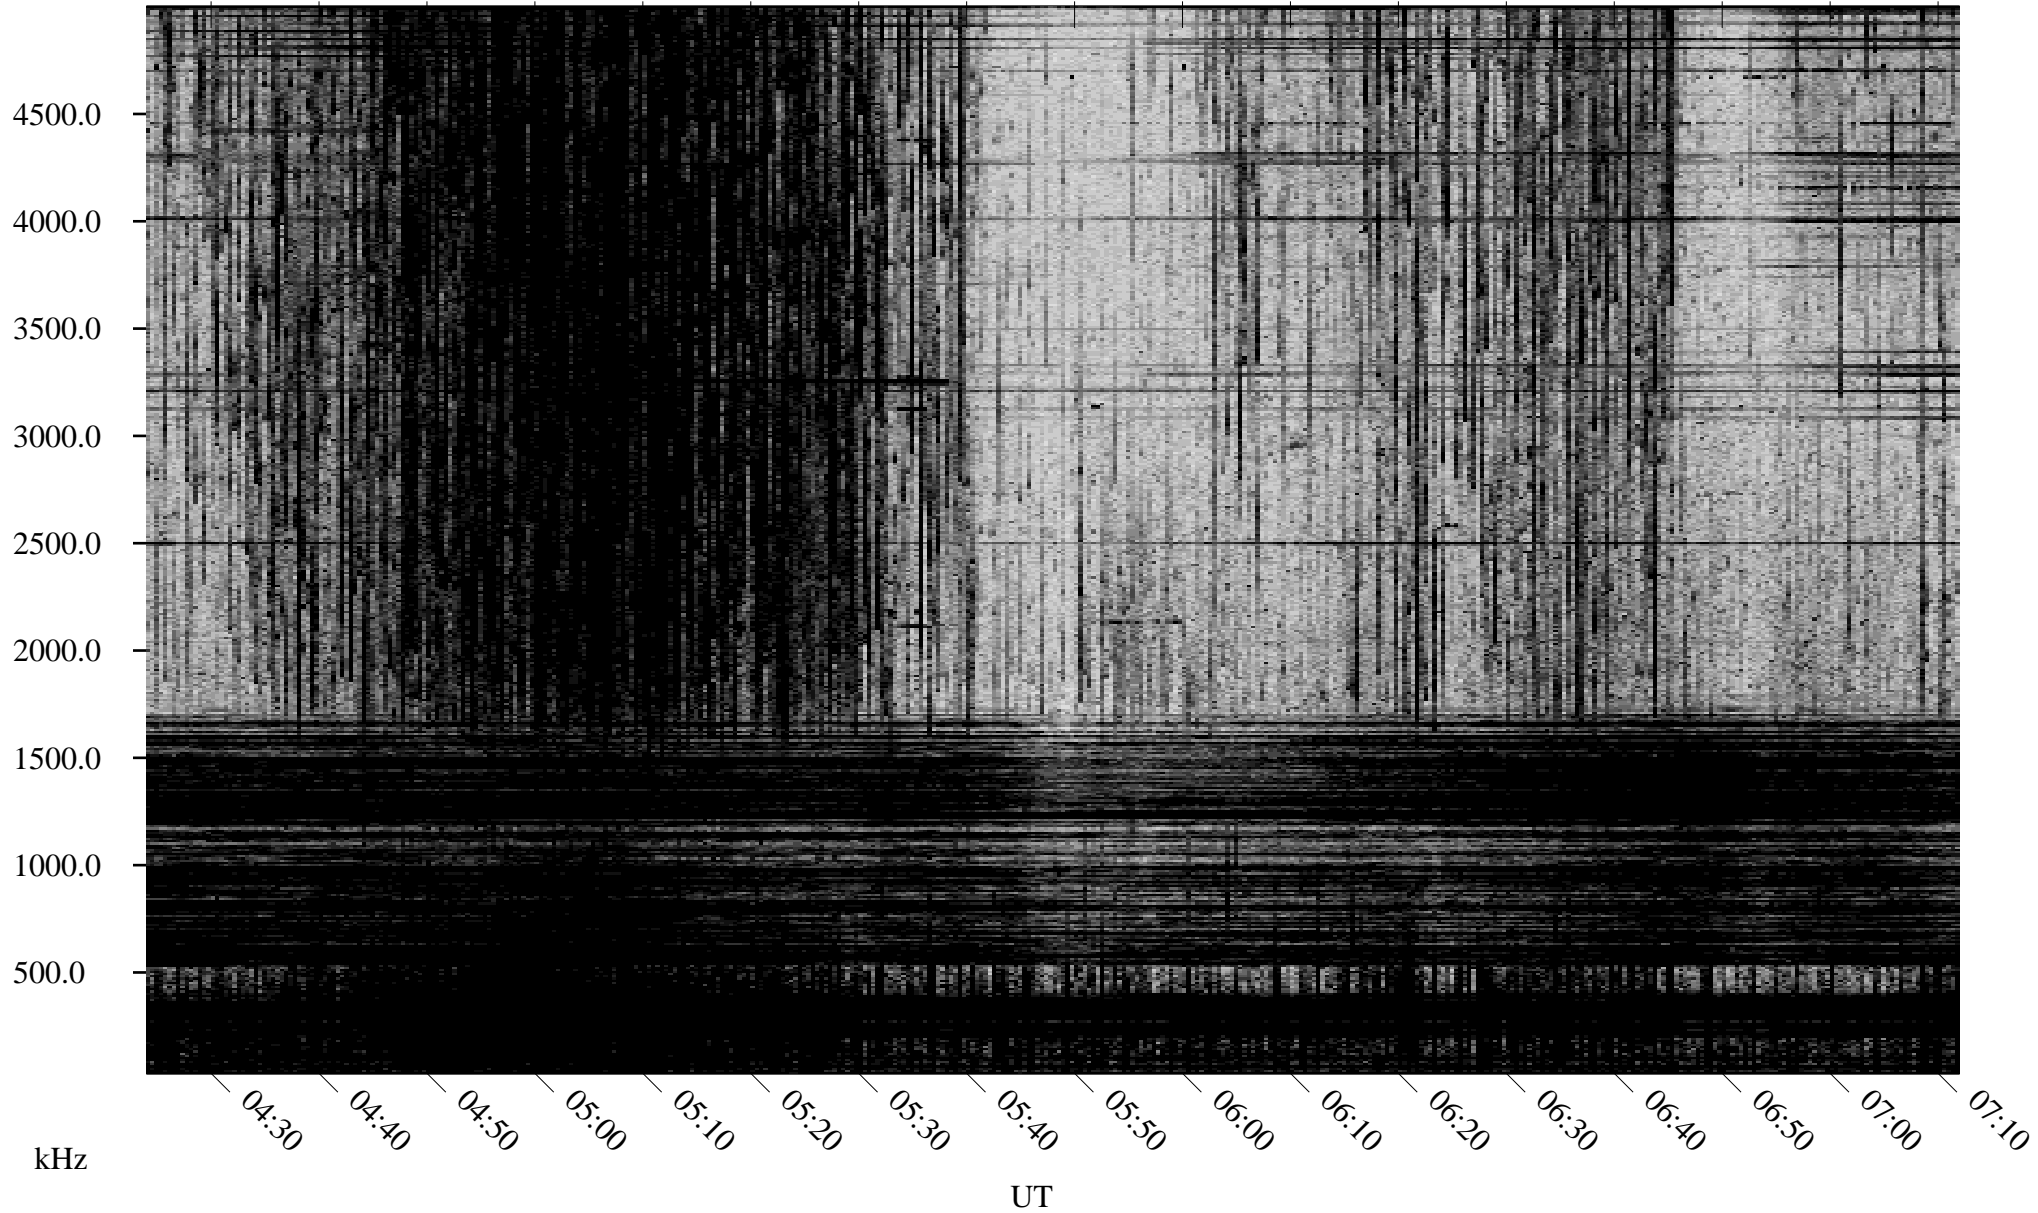

08/05/2001 Churchill, Manitoba

Linear Scale Black = 161 White = 15

ch01217l.r00m max_12

Page 1

08/05/2001 Churchill, Manitoba

Linear Scale Black = 161 White = 15

ch01217l.r00m max_12

Page 2

08/06/2001 Churchill, Manitoba

Linear Scale Black = 161 White = 15

ch01217l.r00m max_12

Page 3

08/06/2001 Churchill, Manitoba

Linear Scale Black = 161 White = 15

ch01217l.r00m max_12

Page 4

08/06/2001 Churchill, Manitoba

Linear Scale Black = 161 White = 15

ch01217l.r00m max_12

Page 5

08/06/2001 Churchill, Manitoba

Linear Scale Black = 161 White = 15

ch01217l.r00m max_12

Page 6

08/06/2001 Churchill, Manitoba

Linear Scale Black = 161 White = 15

ch01217l.r00m max_12

Page 7

08/06/2001 Churchill, Manitoba

Linear Scale Black = 161 White = 15

ch01217l.r00m max_12

Page 8