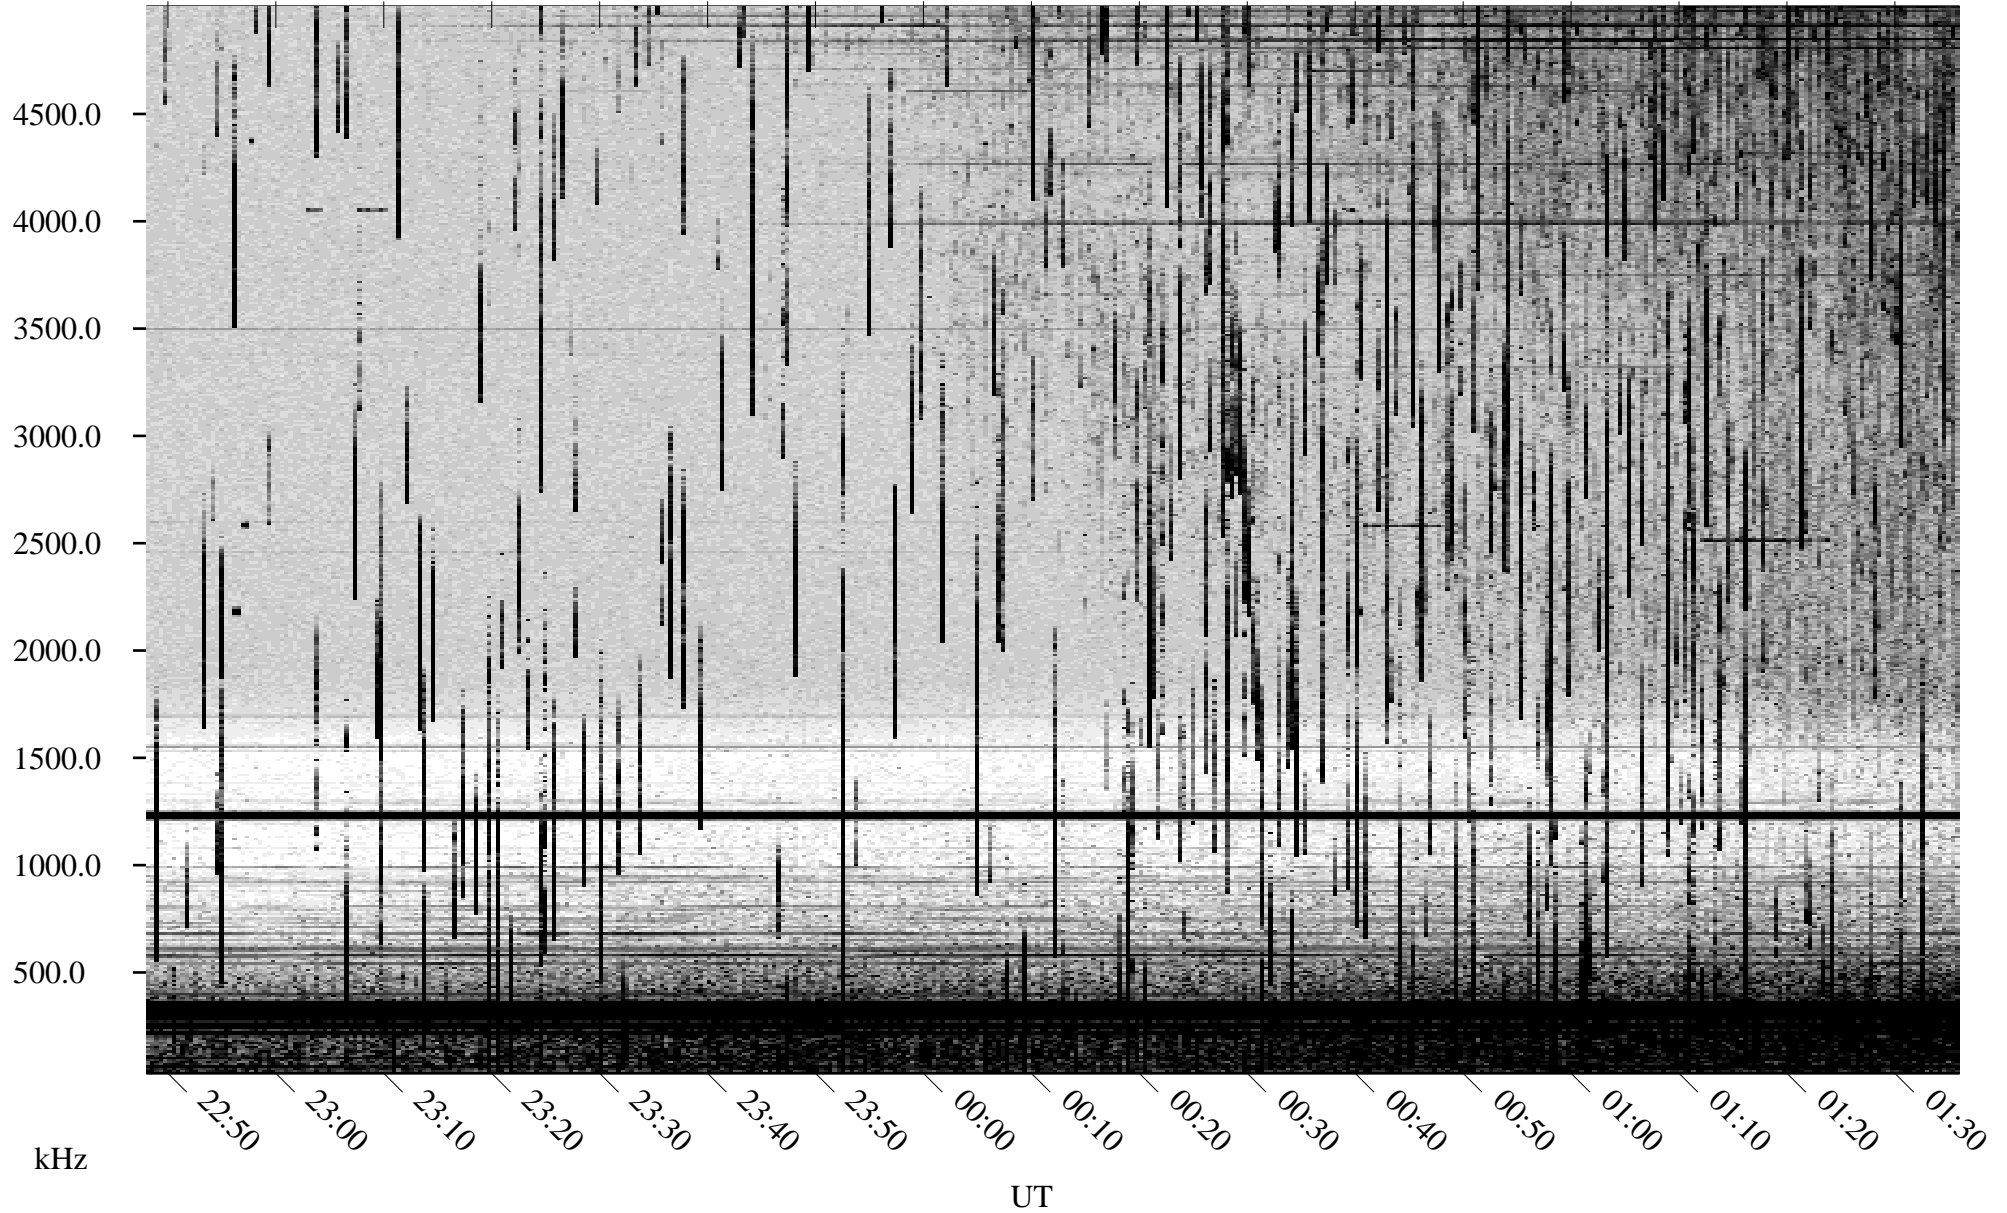

08/05/2001 Churchill, Manitoba

Linear Scale Black = 161 White = 15

ch01217l.r00m max_12

Page 1

08/05/2001 Churchill, Manitoba

Linear Scale Black = 161 White = 15

ch01217l.r00m max_12

Page 2

08/06/2001 Churchill, Manitoba

Linear Scale Black = 161 White = 15

ch01217l.r00m max_12

Page 3

08/06/2001 Churchill, Manitoba

Linear Scale Black = 161 White = 15

ch01217l.r00m max_12

Page 4

08/06/2001 Churchill, Manitoba

Linear Scale Black = 161 White = 15

ch01217l.r00m max_12

Page 5

08/06/2001 Churchill, Manitoba

Linear Scale Black = 161 White = 15

ch01217l.r00m max_12

Page 6

08/06/2001 Churchill, Manitoba

Linear Scale Black = 161 White = 15

ch01217l.r00m max_12

Page 7

08/06/2001 Churchill, Manitoba

Linear Scale Black = 161 White = 15

ch01217l.r00m max_12

Page 8