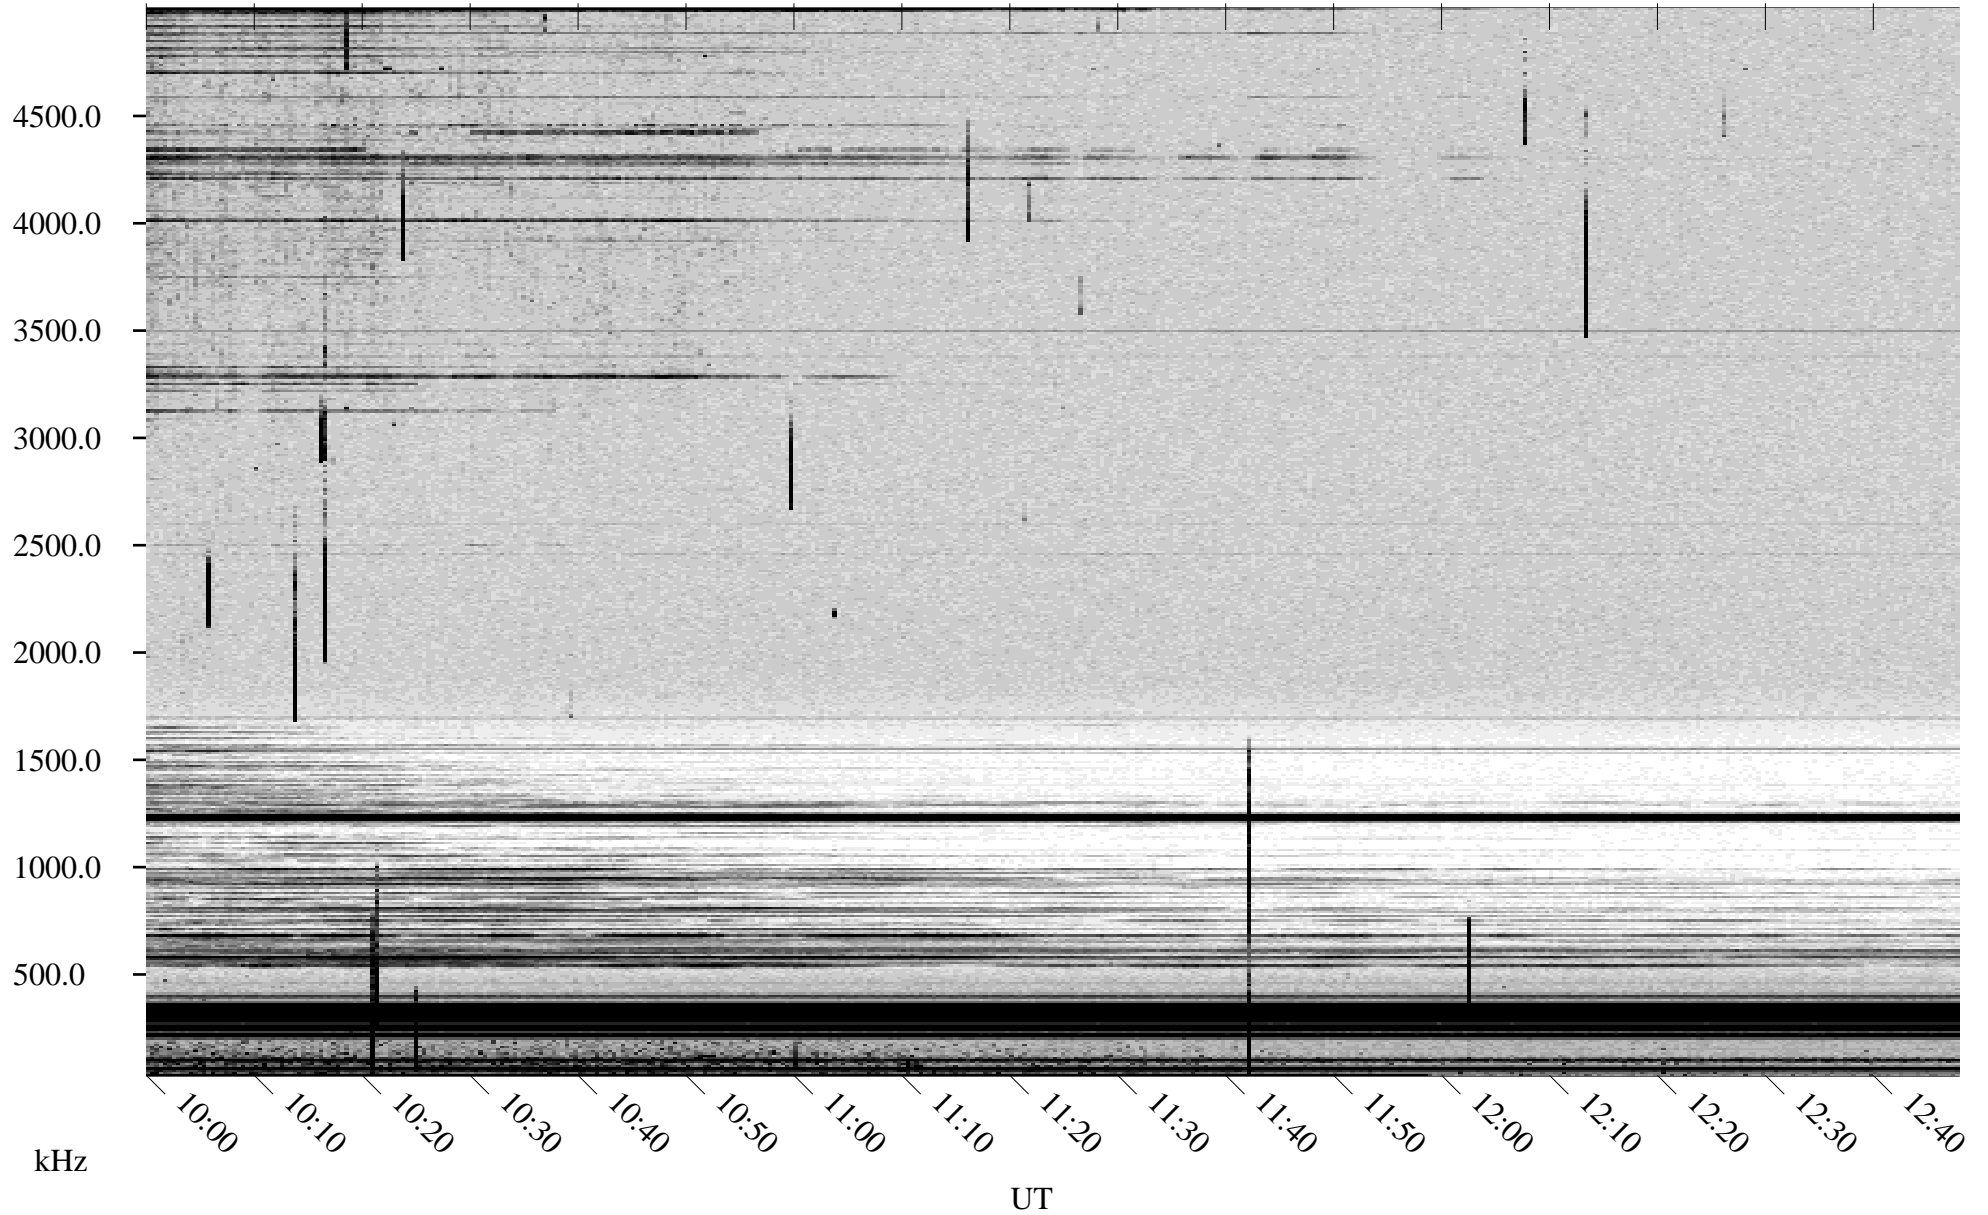

08/06/2001 Churchill, Manitoba

Linear Scale Black = 161 White = 15

ch01218l.r00m max_12

Page 1

08/06/2001 Churchill, Manitoba

Linear Scale Black = 161 White = 15

ch01218l.r00m max_12

Page 2

08/07/2001 Churchill, Manitoba

Linear Scale Black = 161 White = 15

ch01218l.r00m max_12

Page 3

08/07/2001 Churchill, Manitoba

Linear Scale Black = 161 White = 15

ch01218l.r00m max_12

Page 4

08/07/2001 Churchill, Manitoba

Linear Scale Black = 161 White = 15

ch01218l.r00m max_12

Page 5

08/07/2001 Churchill, Manitoba

Linear Scale Black = 161 White = 15

ch01218l.r00m max_12

Page 6

08/07/2001 Churchill, Manitoba

Linear Scale Black = 161 White = 15

ch01218l.r00m max_12

Page 7

08/07/2001 Churchill, Manitoba

Linear Scale Black = 161 White = 15

ch01218l.r00m max_12