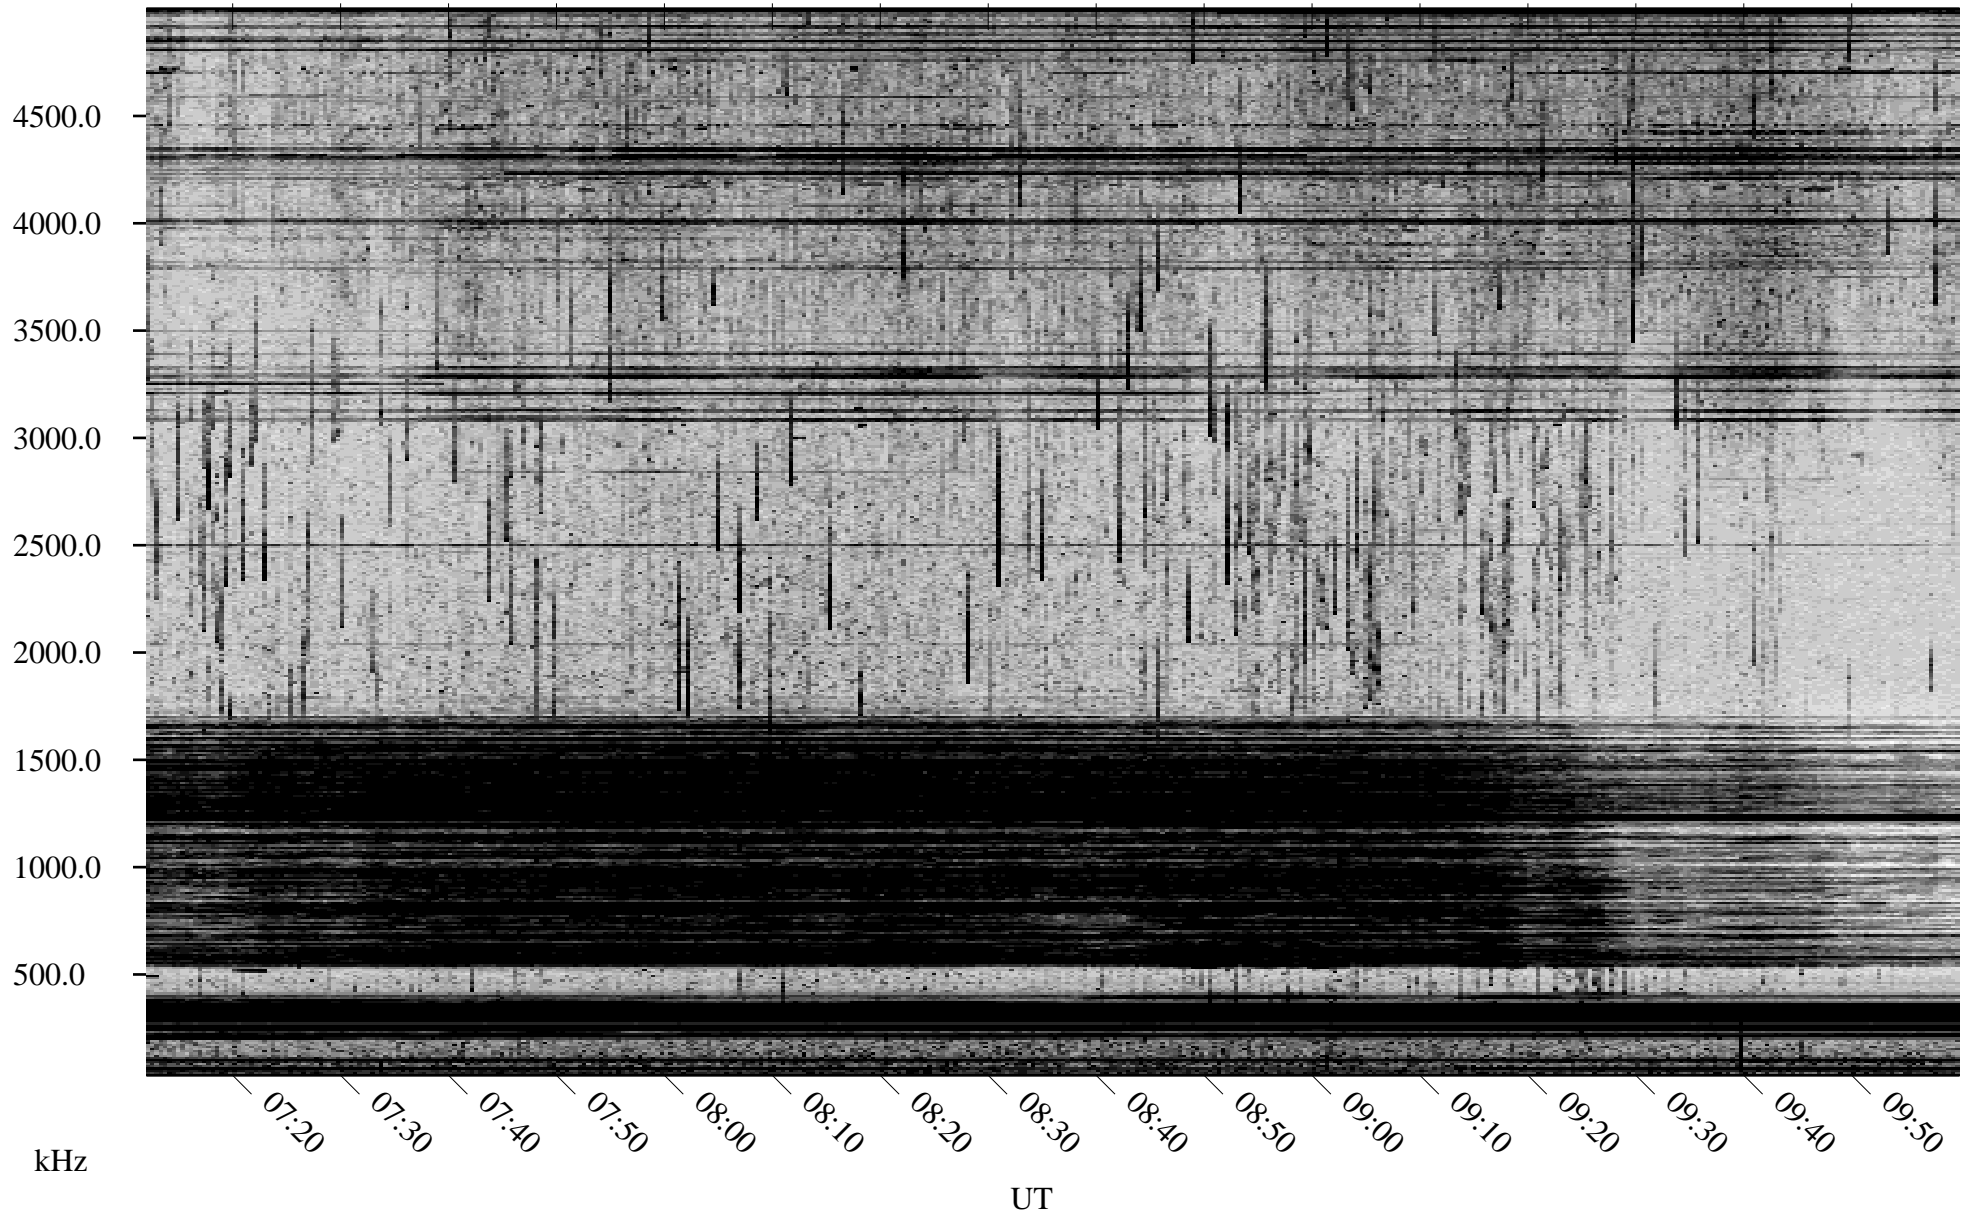

08/06/2001 Churchill, Manitoba

Linear Scale Black = 161 White = 15

ch01218l.r00m max_12

Page 1

08/06/2001 Churchill, Manitoba

Linear Scale Black = 161 White = 15

ch01218l.r00m max_12

Page 2

08/07/2001 Churchill, Manitoba

Linear Scale Black = 161 White = 15

ch01218l.r00m max_12

Page 3

08/07/2001 Churchill, Manitoba

Linear Scale Black = 161 White = 15

ch01218l.r00m max_12

Page 4

08/07/2001 Churchill, Manitoba

Linear Scale Black = 161 White = 15

ch01218l.r00m max_12

Page 5

08/07/2001 Churchill, Manitoba

Linear Scale Black = 161 White = 15

ch01218l.r00m max_12

Page 6

08/07/2001 Churchill, Manitoba

Linear Scale Black = 161 White = 15

ch01218l.r00m max_12

Page 7

08/07/2001 Churchill, Manitoba

Linear Scale Black = 161 White = 15

ch01218l.r00m max_12