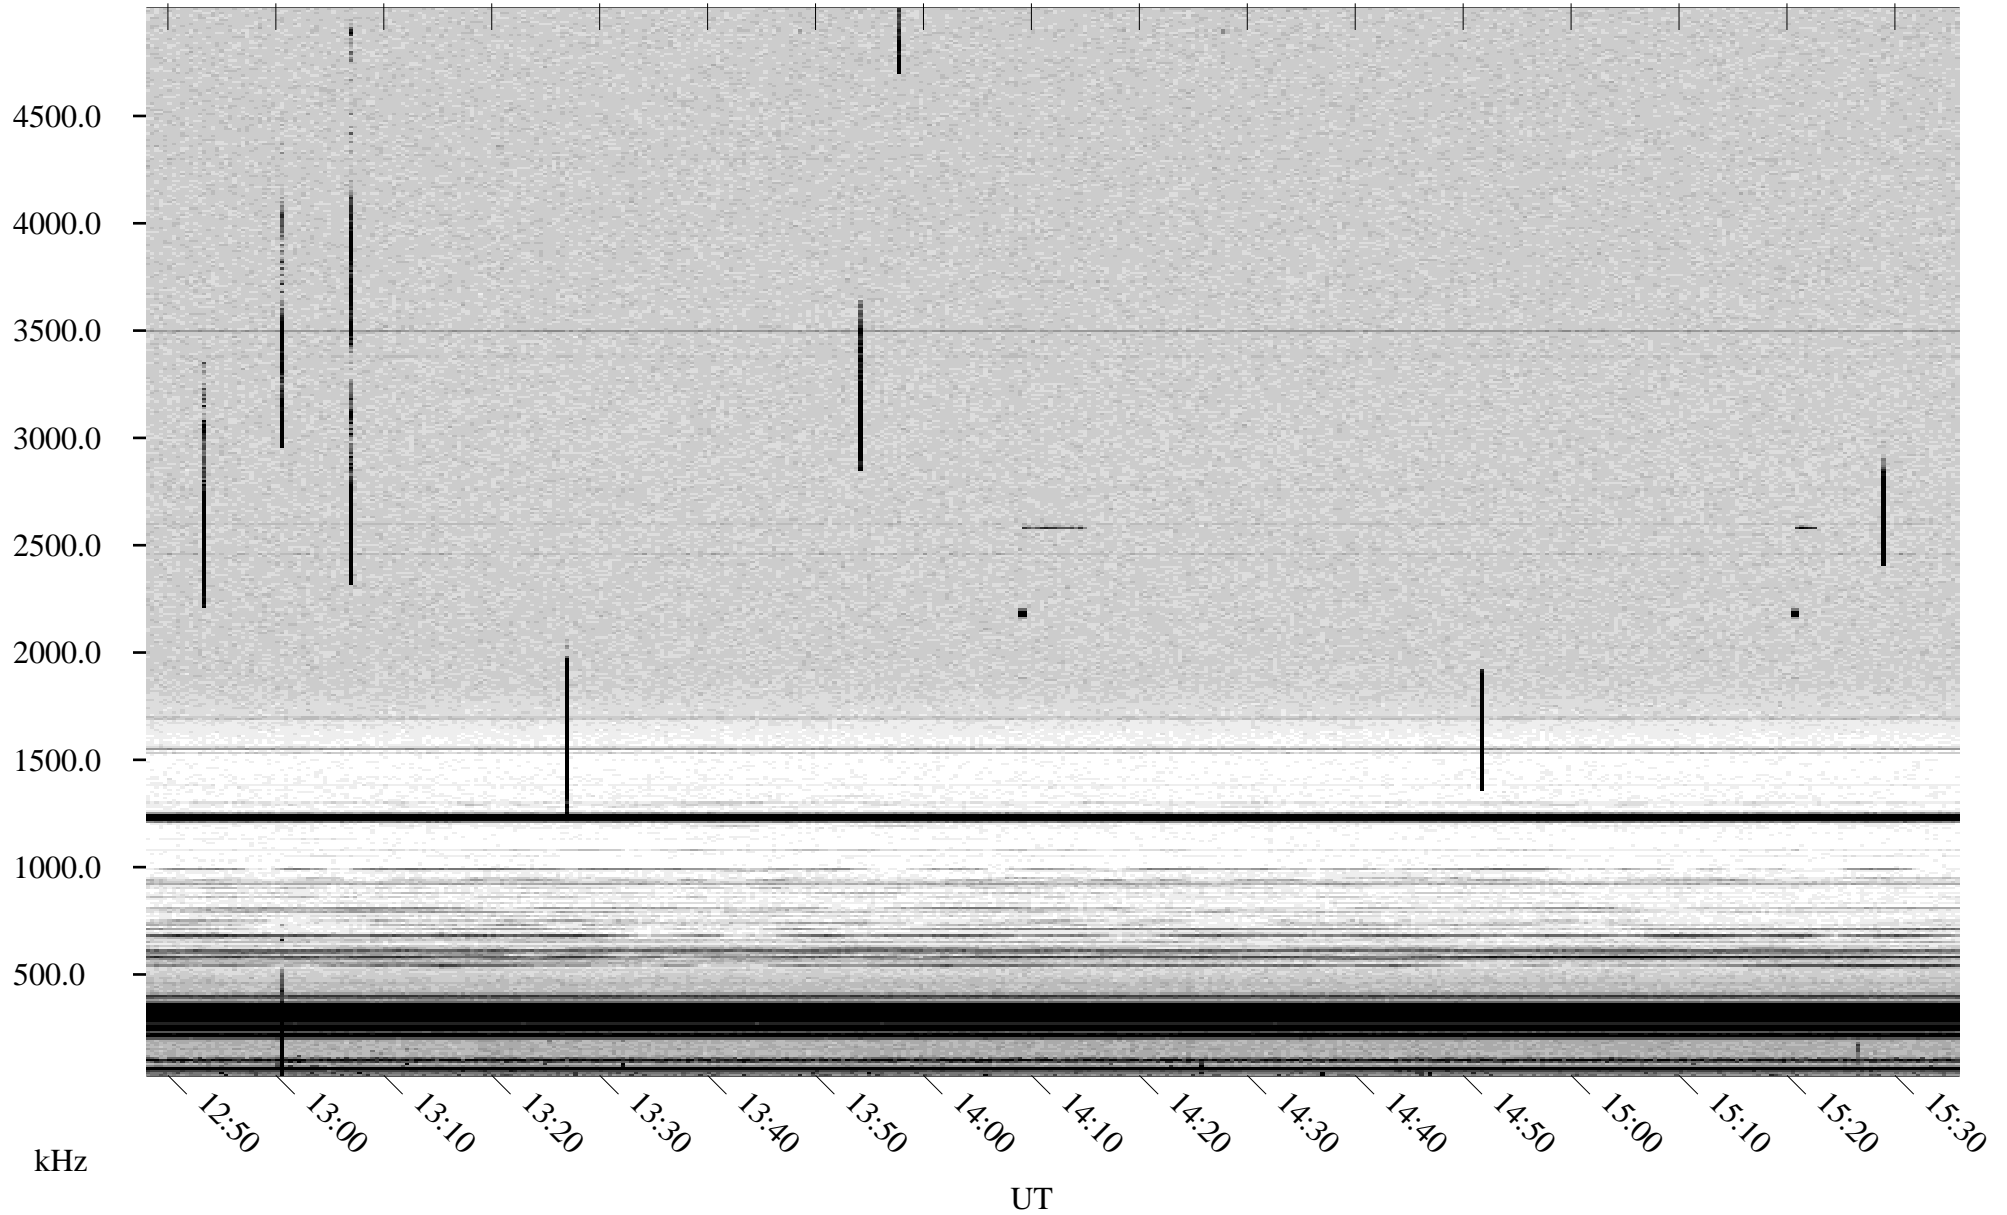

08/06/2001 Churchill, Manitoba

Linear Scale Black = 161 White = 15

ch01218l.r00m max_12

Page 1

08/06/2001 Churchill, Manitoba

Linear Scale Black = 161 White = 15

ch01218l.r00m max_12

Page 2

08/07/2001 Churchill, Manitoba

Linear Scale Black = 161 White = 15

ch01218l.r00m max_12

Page 3

08/07/2001 Churchill, Manitoba

Linear Scale Black = 161 White = 15

ch01218l.r00m max_12

Page 4

08/07/2001 Churchill, Manitoba

Linear Scale Black = 161 White = 15

ch01218l.r00m max_12

Page 5

08/07/2001 Churchill, Manitoba

Linear Scale Black = 161 White = 15

ch01218l.r00m max_12

Page 6

08/07/2001 Churchill, Manitoba

Linear Scale Black = 161 White = 15

ch01218l.r00m max_12

Page 7

08/07/2001 Churchill, Manitoba

Linear Scale Black = 161 White = 15

ch01218l.r00m max_12