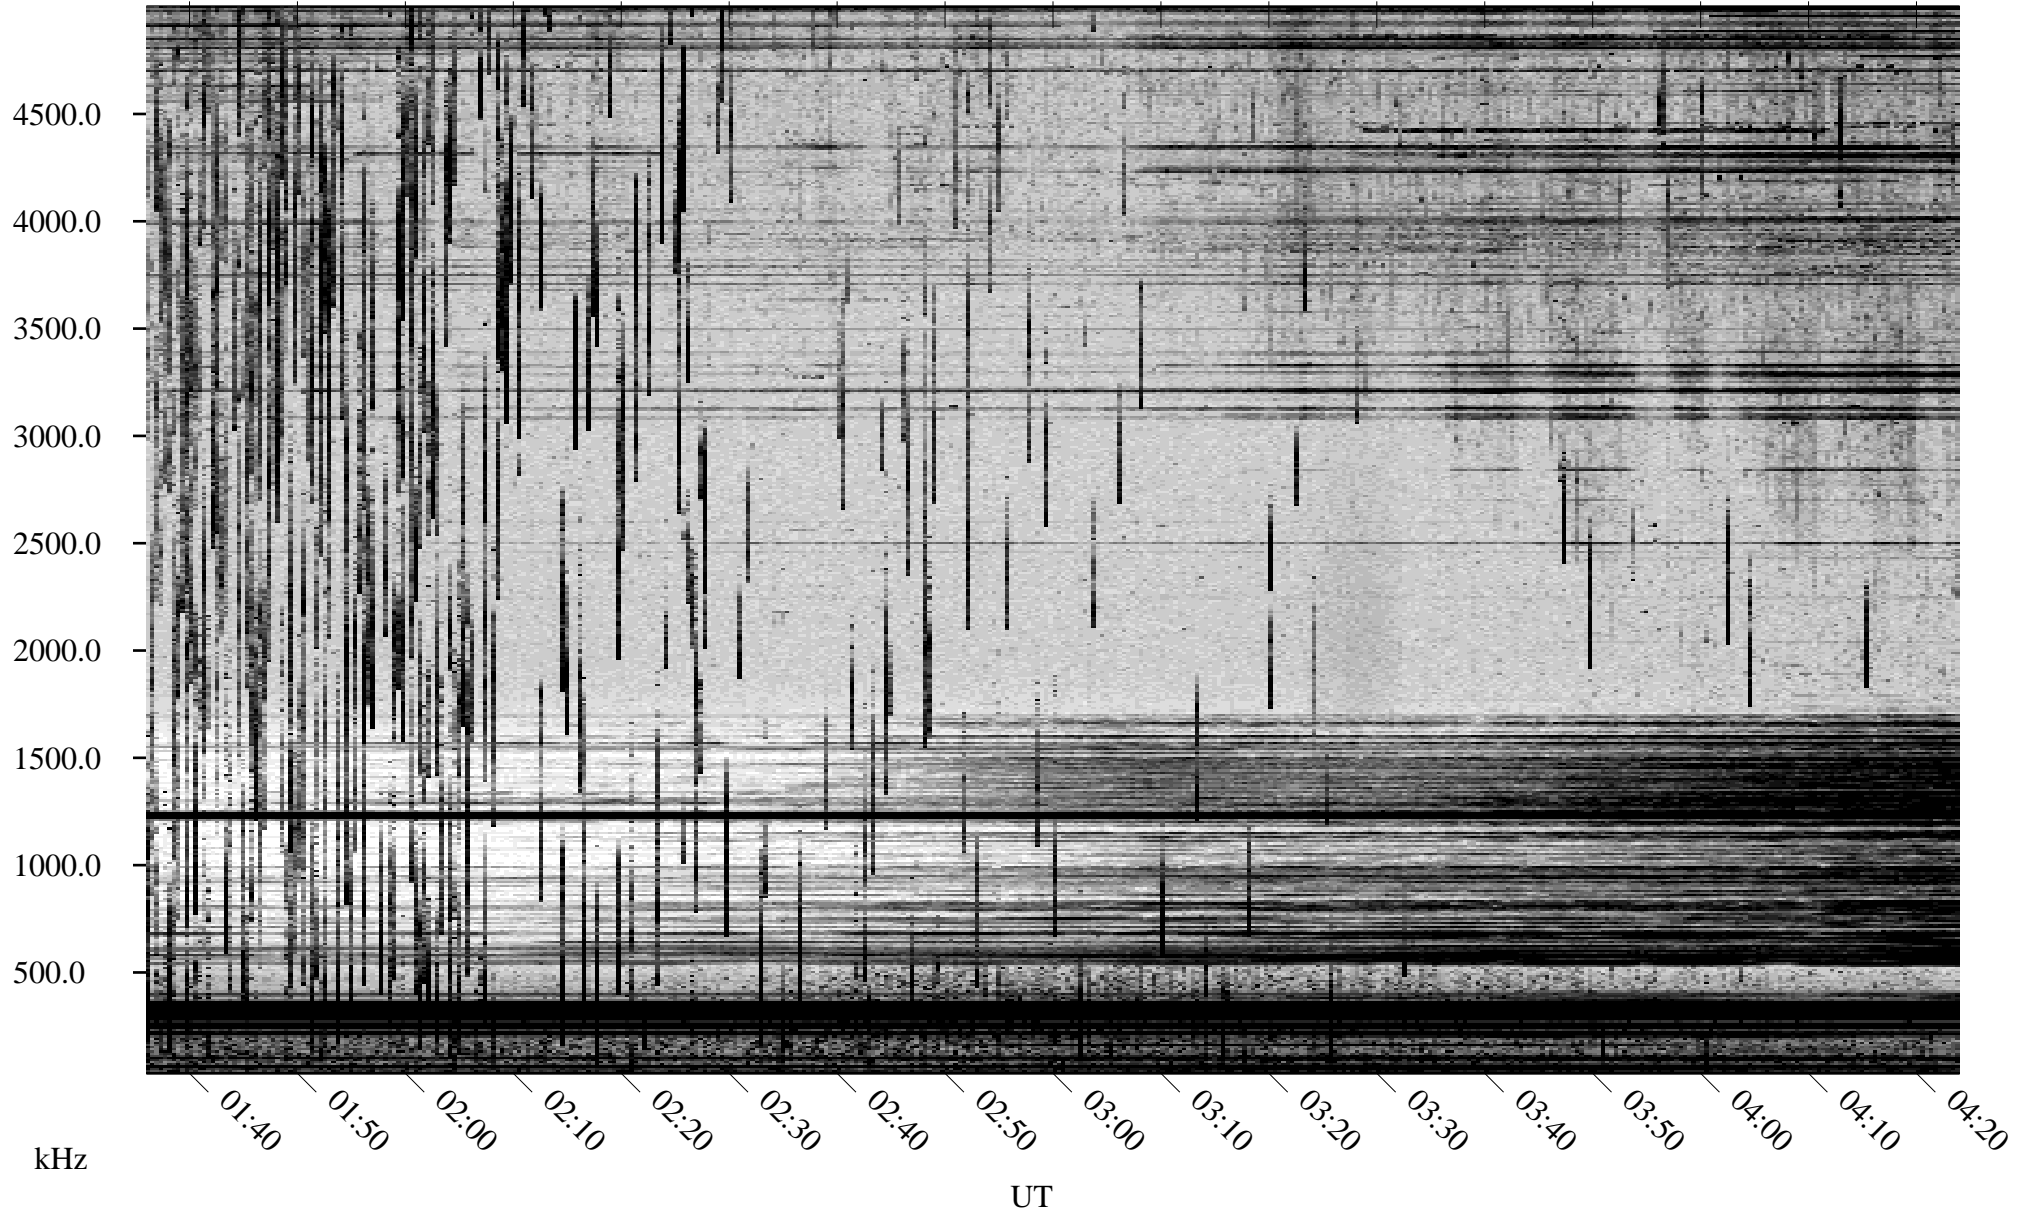

08/06/2001 Churchill, Manitoba

Linear Scale Black = 161 White = 15

ch01218l.r00m max_12

Page 1

08/06/2001 Churchill, Manitoba

Linear Scale Black = 161 White = 15

ch01218l.r00m max_12

Page 2

08/07/2001 Churchill, Manitoba

Linear Scale Black = 161 White = 15

ch01218l.r00m max_12

Page 3

08/07/2001 Churchill, Manitoba

Linear Scale Black = 161 White = 15

ch01218l.r00m max_12

Page 4

08/07/2001 Churchill, Manitoba

Linear Scale Black = 161 White = 15

ch01218l.r00m max_12

Page 5

08/07/2001 Churchill, Manitoba

Linear Scale Black = 161 White = 15

ch01218l.r00m max_12

Page 6

08/07/2001 Churchill, Manitoba

Linear Scale Black = 161 White = 15

ch01218l.r00m max_12

Page 7

08/07/2001 Churchill, Manitoba

Linear Scale Black = 161 White = 15

ch01218l.r00m max_12