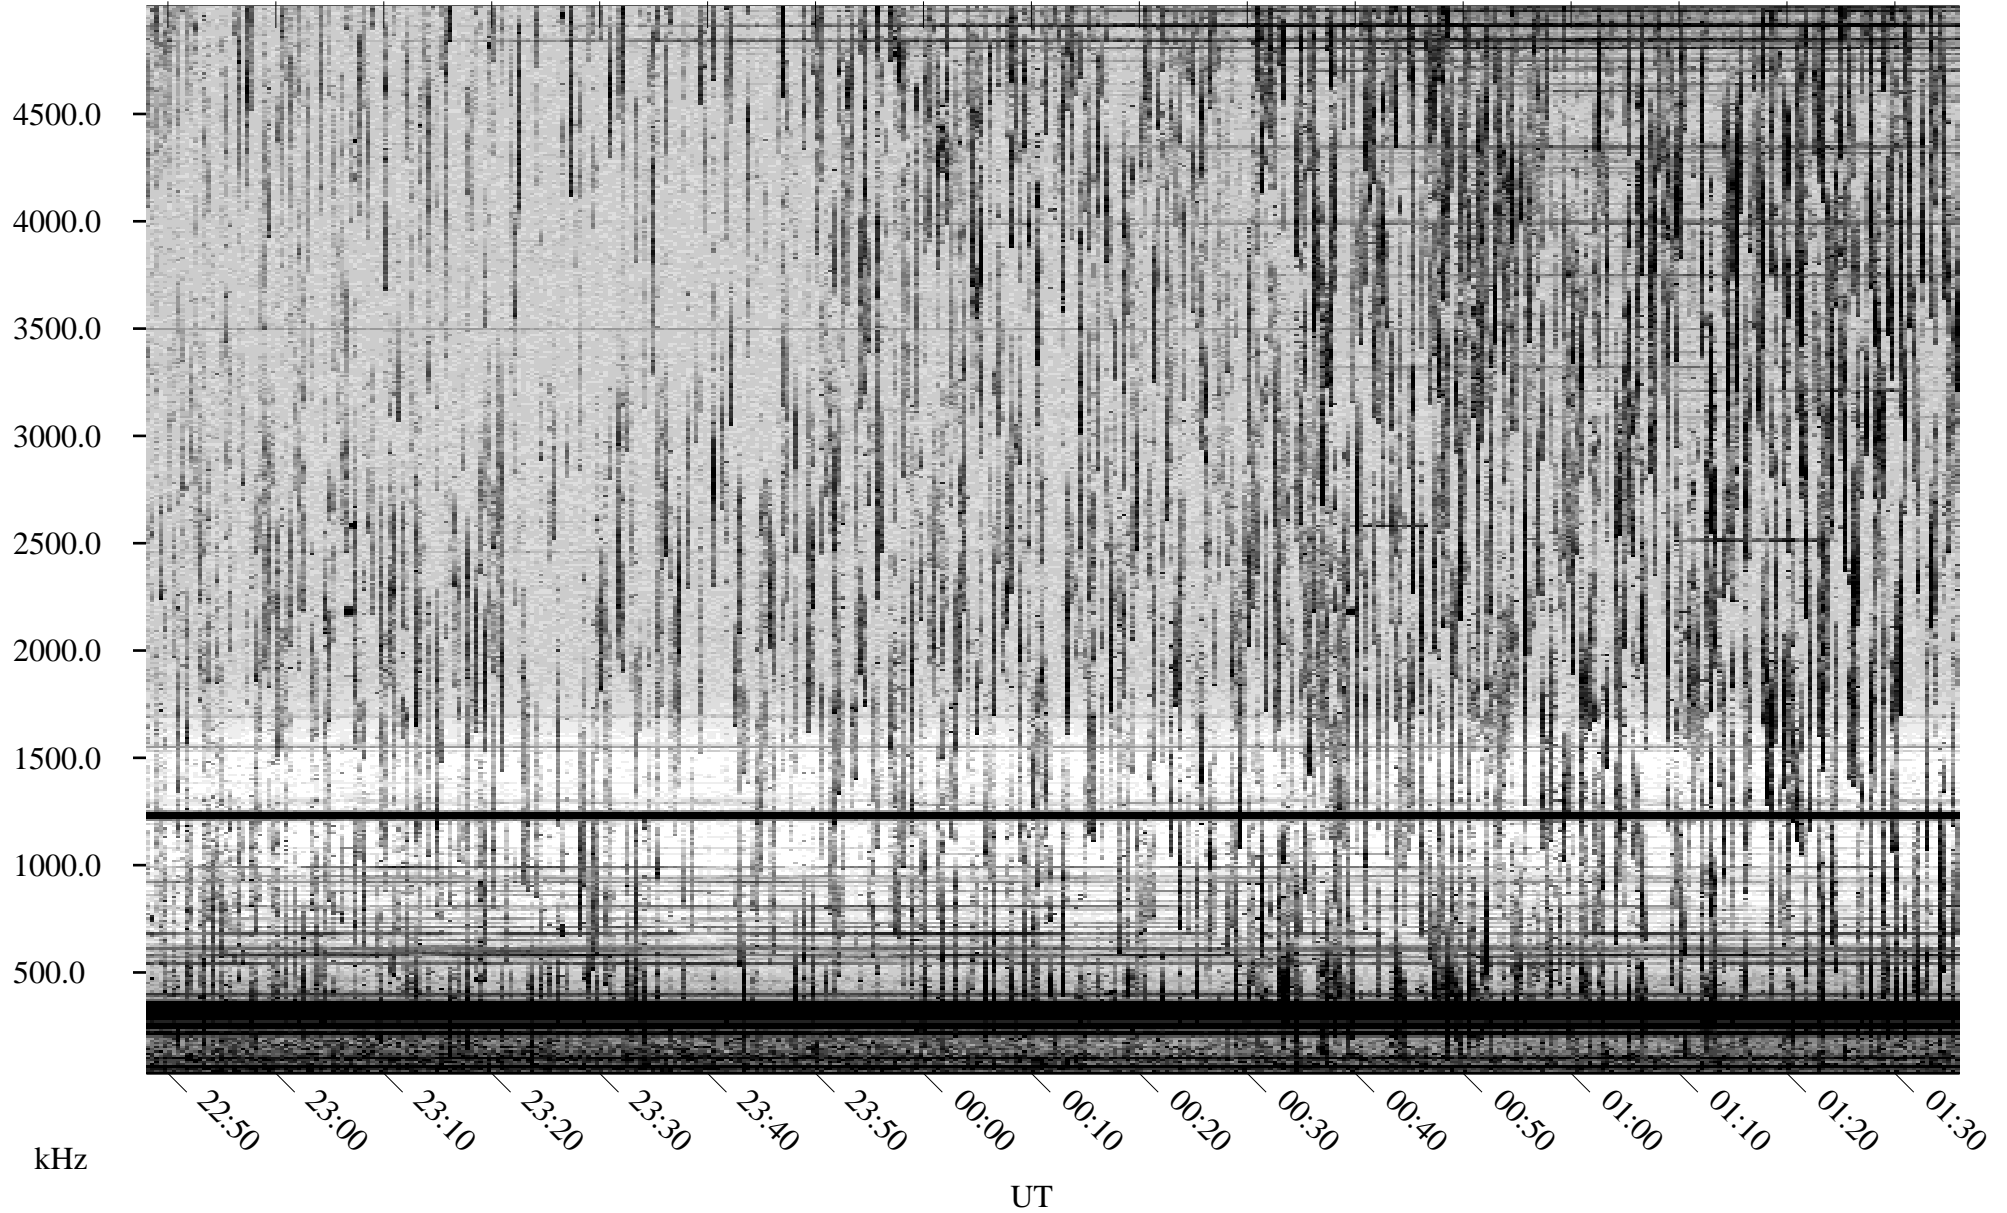

08/06/2001 Churchill, Manitoba

Linear Scale Black = 161 White = 15

ch01218l.r00m max_12

Page 1

08/06/2001 Churchill, Manitoba

Linear Scale Black = 161 White = 15

ch01218l.r00m max_12

Page 2

08/07/2001 Churchill, Manitoba

Linear Scale Black = 161 White = 15

ch01218l.r00m max_12

Page 3

08/07/2001 Churchill, Manitoba

Linear Scale Black = 161 White = 15

ch01218l.r00m max_12

Page 4

08/07/2001 Churchill, Manitoba

Linear Scale Black = 161 White = 15

ch01218l.r00m max_12

Page 5

08/07/2001 Churchill, Manitoba

Linear Scale Black = 161 White = 15

ch01218l.r00m max_12

Page 6

08/07/2001 Churchill, Manitoba

Linear Scale Black = 161 White = 15

ch01218l.r00m max_12

Page 7

08/07/2001 Churchill, Manitoba

Linear Scale Black = 161 White = 15

ch01218l.r00m max_12