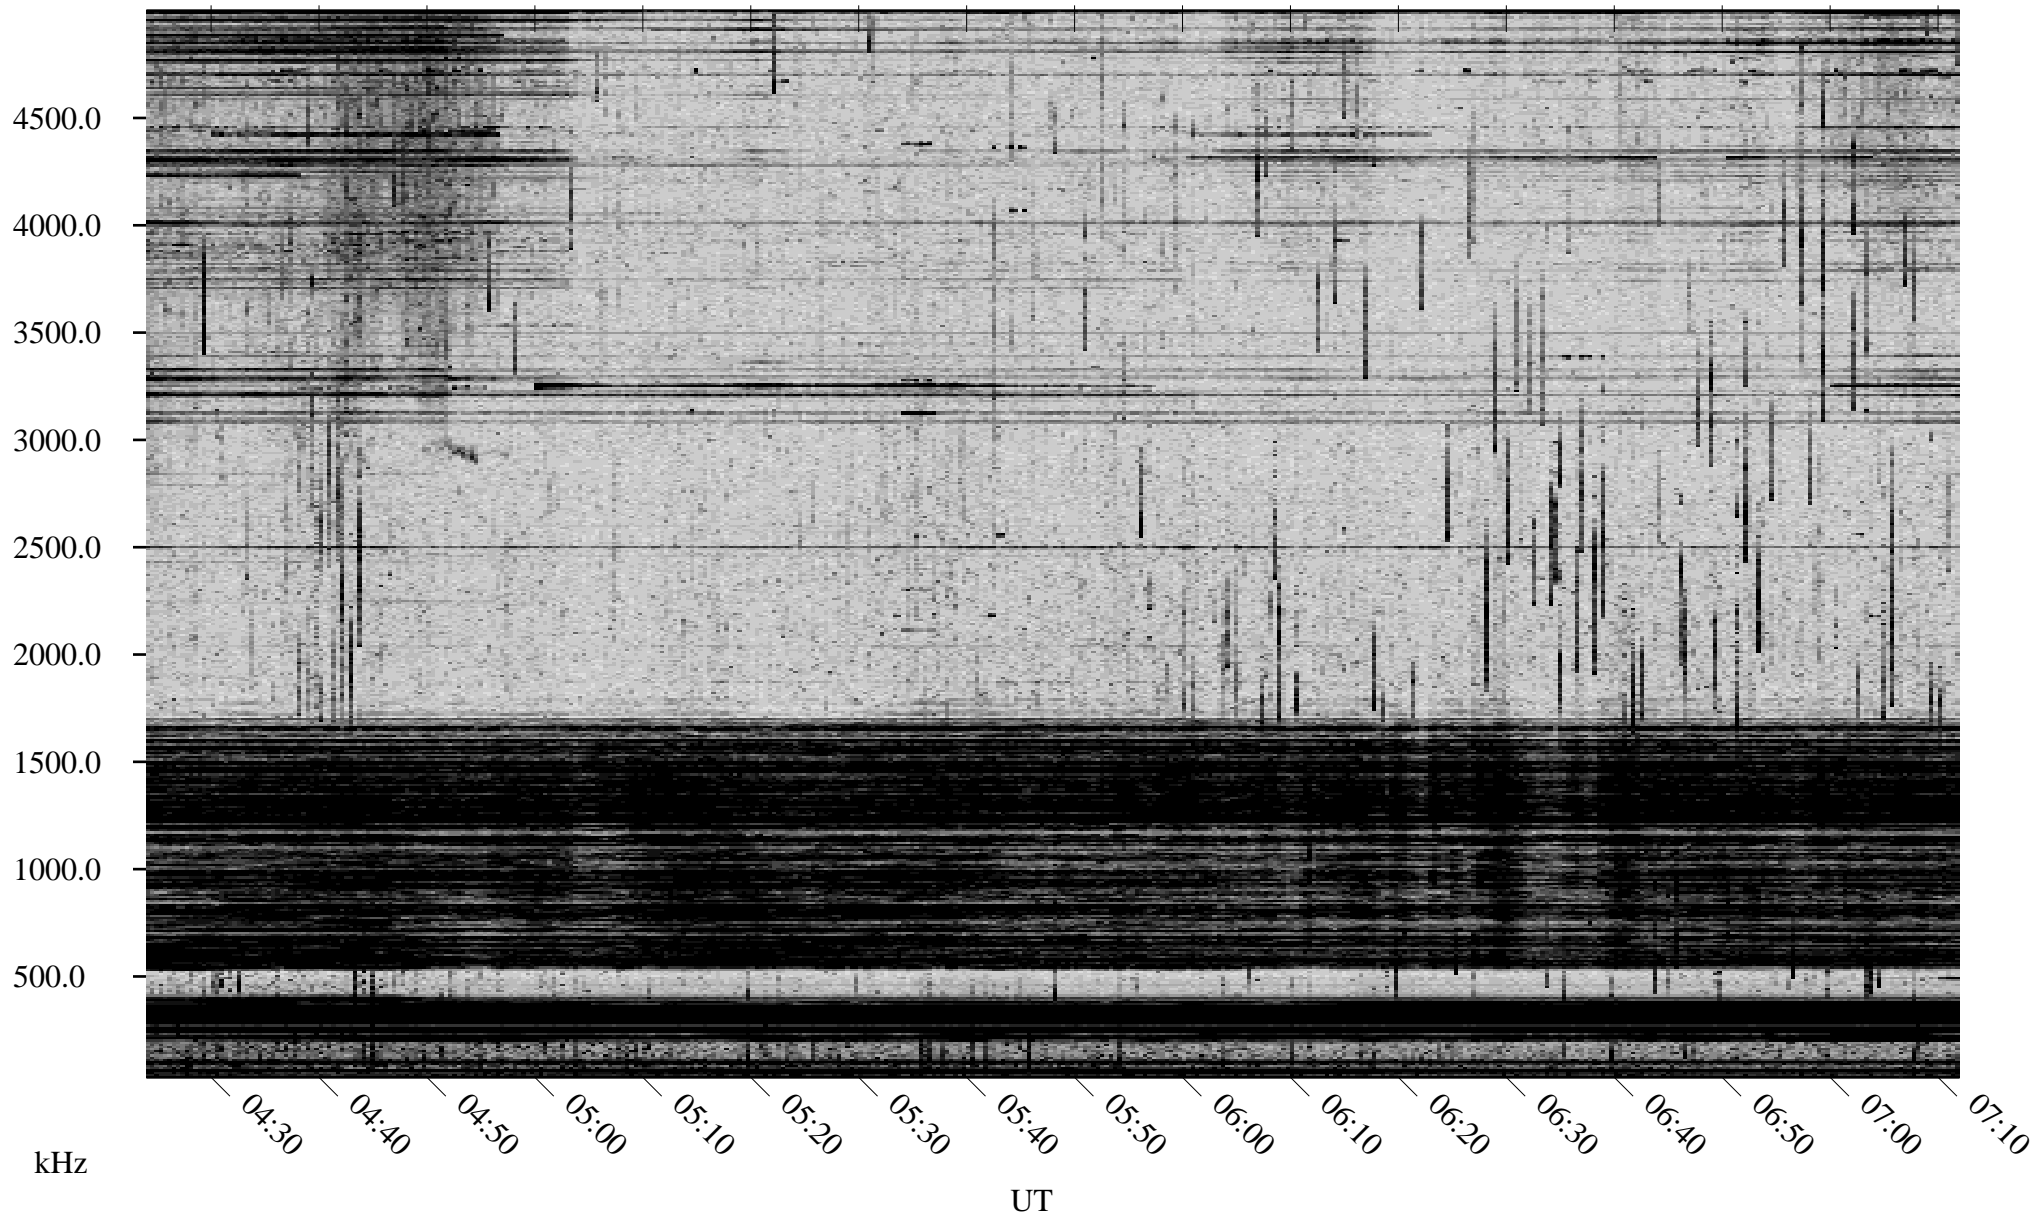

08/06/2001 Churchill, Manitoba

Linear Scale Black = 161 White = 15

ch01218l.r00m max_12

Page 1

08/06/2001 Churchill, Manitoba

Linear Scale Black = 161 White = 15

ch01218l.r00m max_12

Page 2

08/07/2001 Churchill, Manitoba

Linear Scale Black = 161 White = 15

ch01218l.r00m max_12

Page 3

08/07/2001 Churchill, Manitoba

Linear Scale Black = 161 White = 15

ch01218l.r00m max_12

Page 4

08/07/2001 Churchill, Manitoba

Linear Scale Black = 161 White = 15

ch01218l.r00m max_12

Page 5

08/07/2001 Churchill, Manitoba

Linear Scale Black = 161 White = 15

ch01218l.r00m max_12

Page 6

08/07/2001 Churchill, Manitoba

Linear Scale Black = 161 White = 15

ch01218l.r00m max_12

Page 7

08/07/2001 Churchill, Manitoba

Linear Scale Black = 161 White = 15

ch01218l.r00m max_12