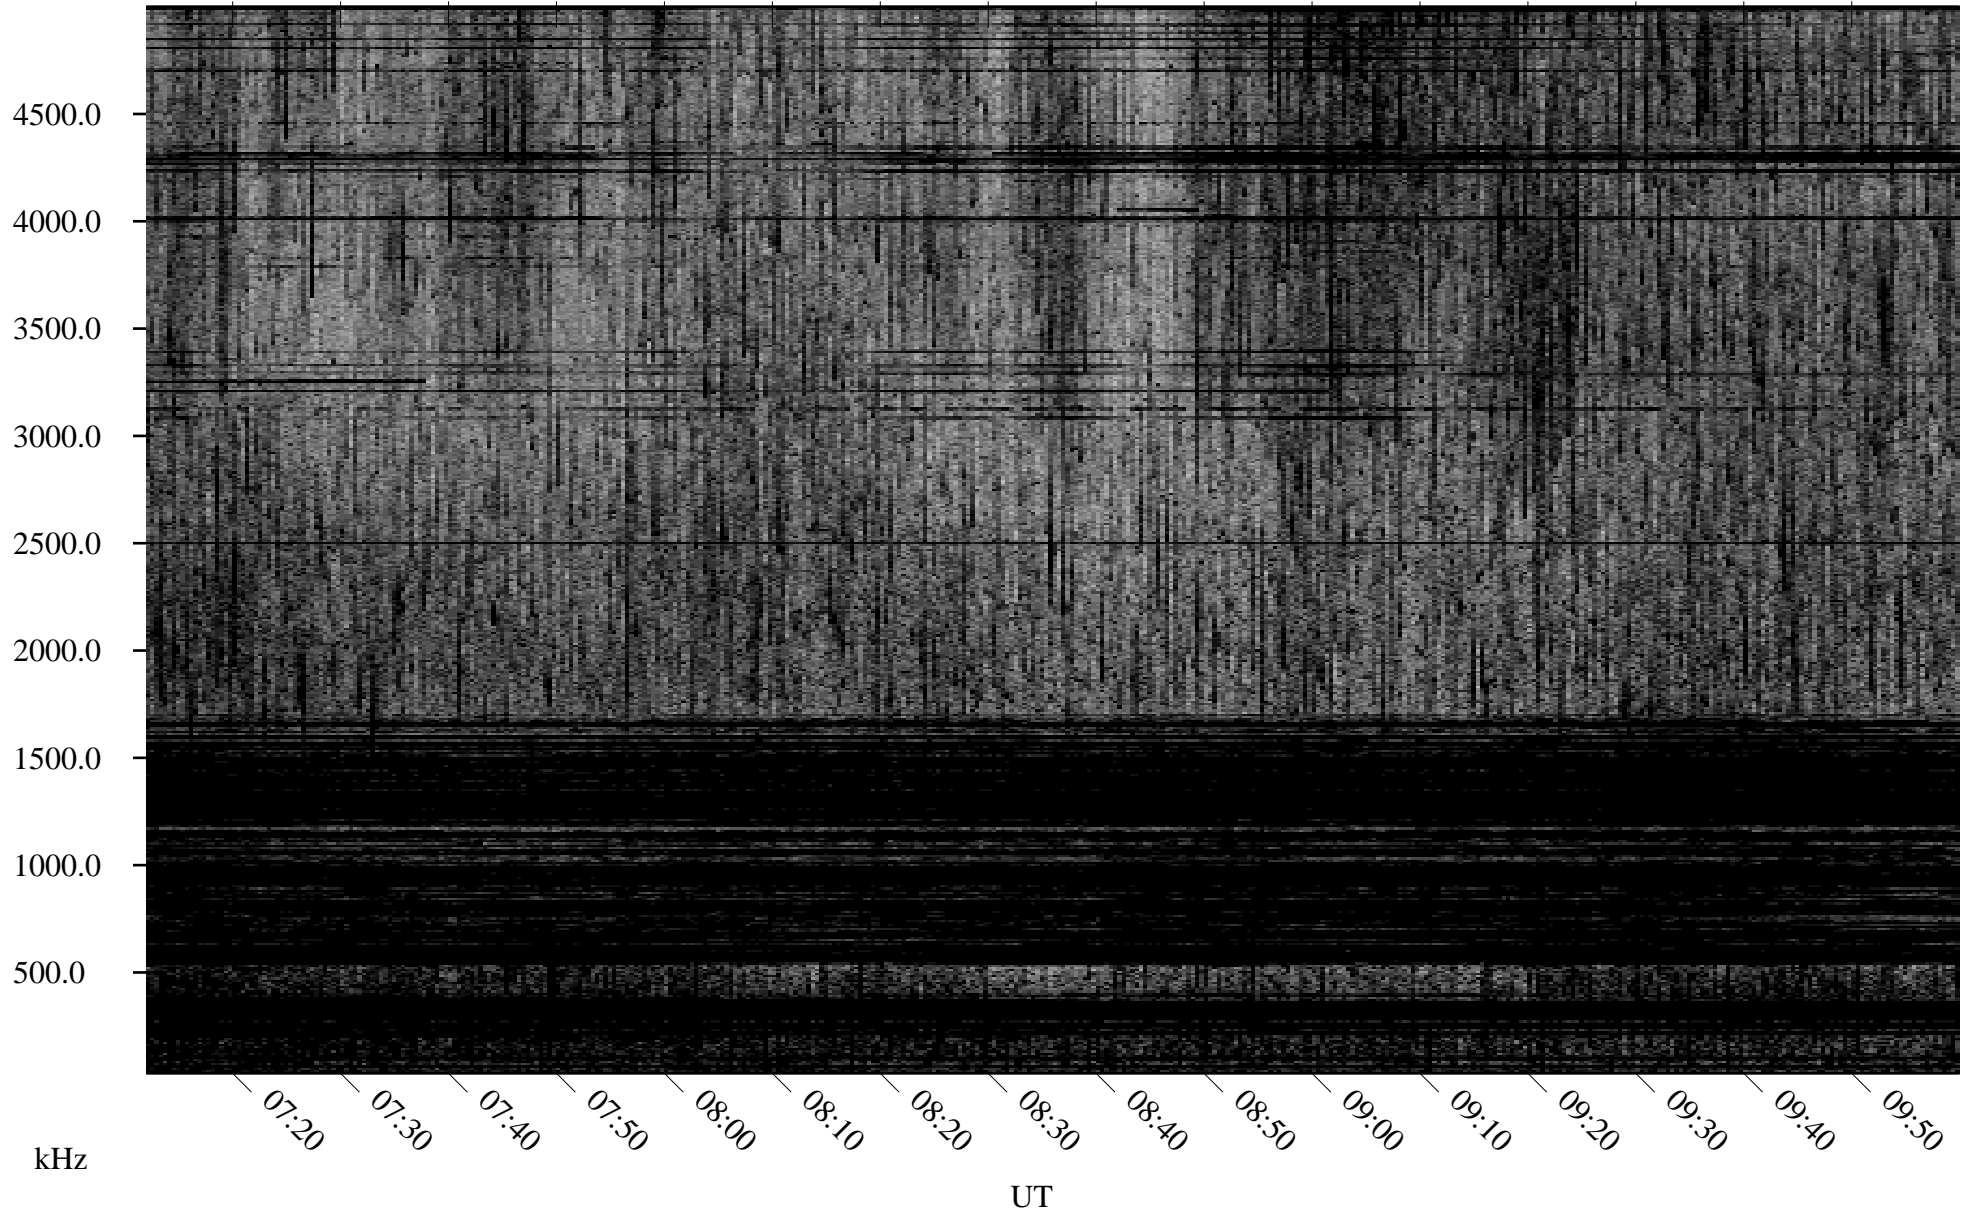

08/07/2001 Churchill, Manitoba

Linear Scale Black = 161 White = 15

ch01219l.r00m max_12

Page 1

08/07/2001 Churchill, Manitoba

Linear Scale Black = 161 White = 15

ch01219l.r00m max_12

Page 2

08/08/2001 Churchill, Manitoba

Linear Scale Black = 161 White = 15

ch01219l.r00m max_12

Page 3

08/08/2001 Churchill, Manitoba

Linear Scale Black = 161 White = 15

ch01219l.r00m max_12

Page 4

08/08/2001 Churchill, Manitoba

Linear Scale Black = 161 White = 15

ch01219l.r00m max_12

Page 5

08/08/2001 Churchill, Manitoba

Linear Scale Black = 161 White = 15

ch01219l.r00m max_12

Page 6

08/08/2001 Churchill, Manitoba

Linear Scale Black = 161 White = 15

ch01219l.r00m max_12

Page 7

08/08/2001 Churchill, Manitoba

Linear Scale Black = 161 White = 15

ch01219l.r00m max_12

Page 8