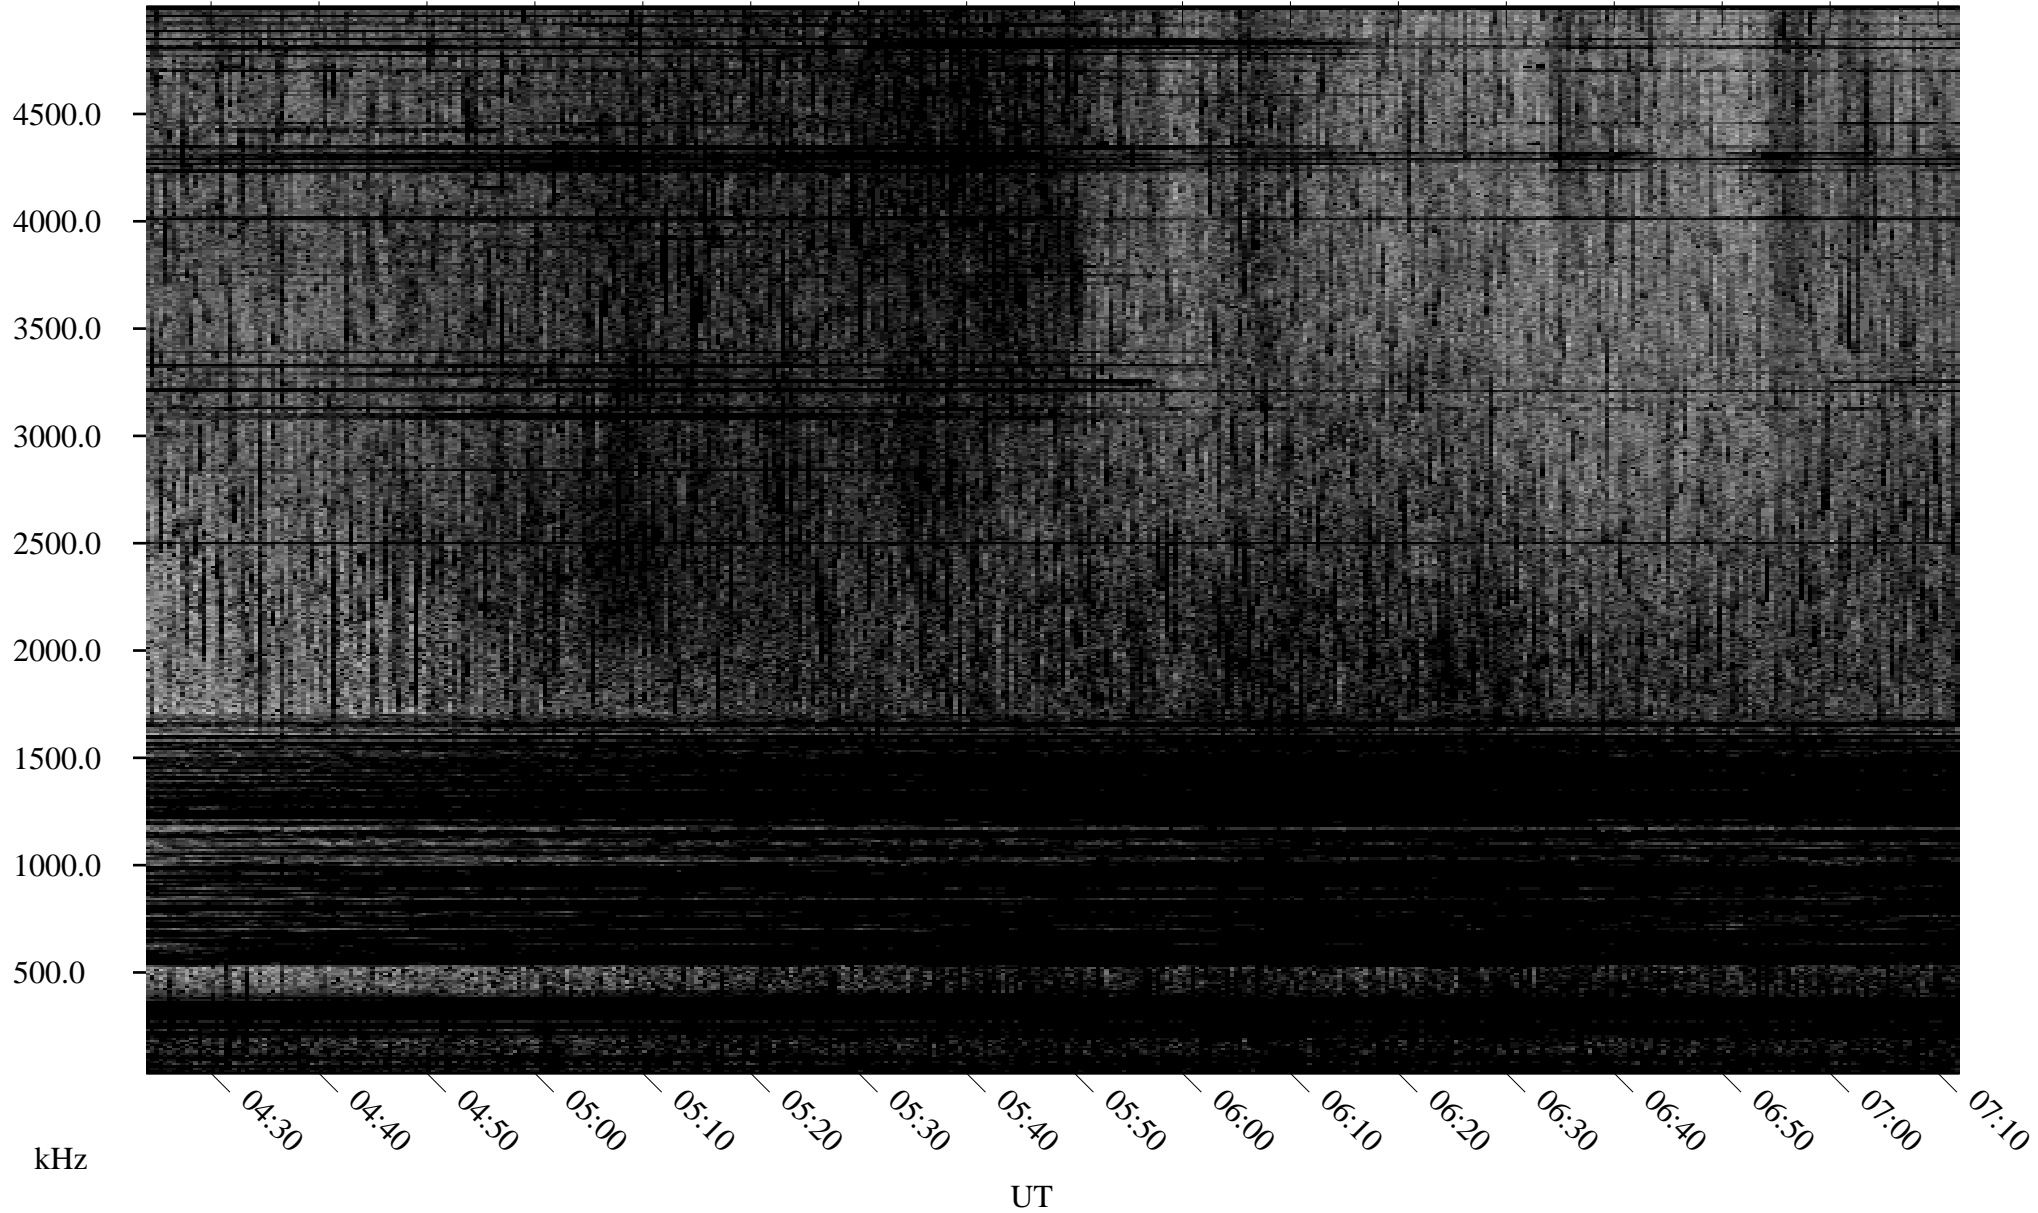

08/07/2001 Churchill, Manitoba

Linear Scale Black = 161 White = 15

ch01219l.r00m max_12

Page 1

08/07/2001 Churchill, Manitoba

Linear Scale Black = 161 White = 15

ch01219l.r00m max_12

Page 2

08/08/2001 Churchill, Manitoba

Linear Scale Black = 161 White = 15

ch01219l.r00m max_12

Page 3

08/08/2001 Churchill, Manitoba

Linear Scale Black = 161 White = 15

ch01219l.r00m max_12

Page 4

08/08/2001 Churchill, Manitoba

Linear Scale Black = 161 White = 15

ch01219l.r00m max_12

Page 5

08/08/2001 Churchill, Manitoba

Linear Scale Black = 161 White = 15

ch01219l.r00m max_12

Page 6

08/08/2001 Churchill, Manitoba

Linear Scale Black = 161 White = 15

ch01219l.r00m max_12

Page 7

08/08/2001 Churchill, Manitoba

Linear Scale Black = 161 White = 15

ch01219l.r00m max_12

Page 8