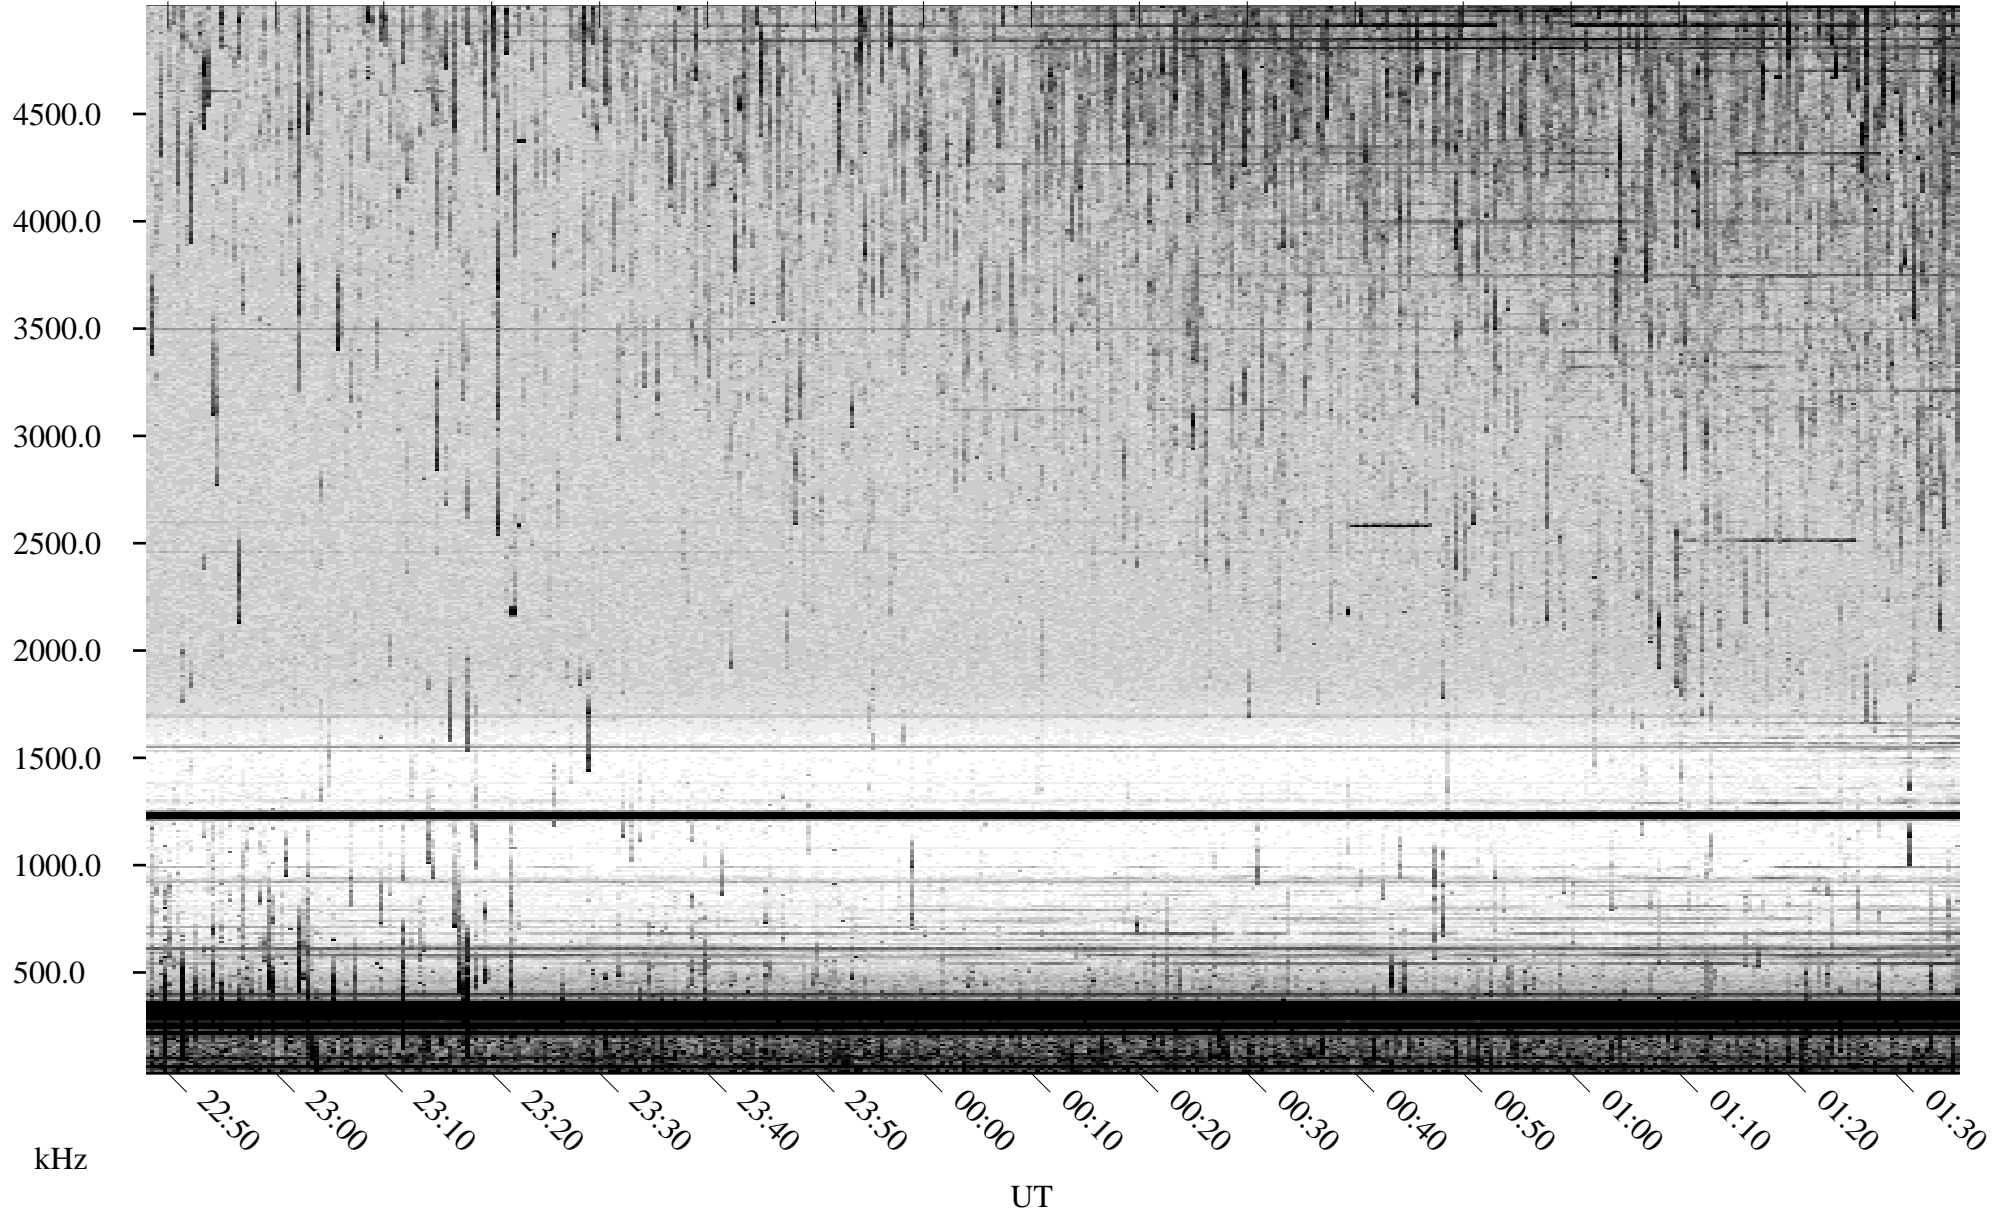

08/07/2001 Churchill, Manitoba

Linear Scale Black = 161 White = 15

ch01219l.r00m max_12

Page 1

08/07/2001 Churchill, Manitoba

Linear Scale Black = 161 White = 15

ch01219l.r00m max_12

Page 2

08/08/2001 Churchill, Manitoba

Linear Scale Black = 161 White = 15

ch01219l.r00m max_12

Page 3

08/08/2001 Churchill, Manitoba

Linear Scale Black = 161 White = 15

ch01219l.r00m max_12

Page 4

08/08/2001 Churchill, Manitoba

Linear Scale Black = 161 White = 15

ch01219l.r00m max_12

Page 5

08/08/2001 Churchill, Manitoba

Linear Scale Black = 161 White = 15

ch01219l.r00m max_12

Page 6

08/08/2001 Churchill, Manitoba

Linear Scale Black = 161 White = 15

ch01219l.r00m max_12

Page 7

08/08/2001 Churchill, Manitoba

Linear Scale Black = 161 White = 15

ch01219l.r00m max_12

Page 8