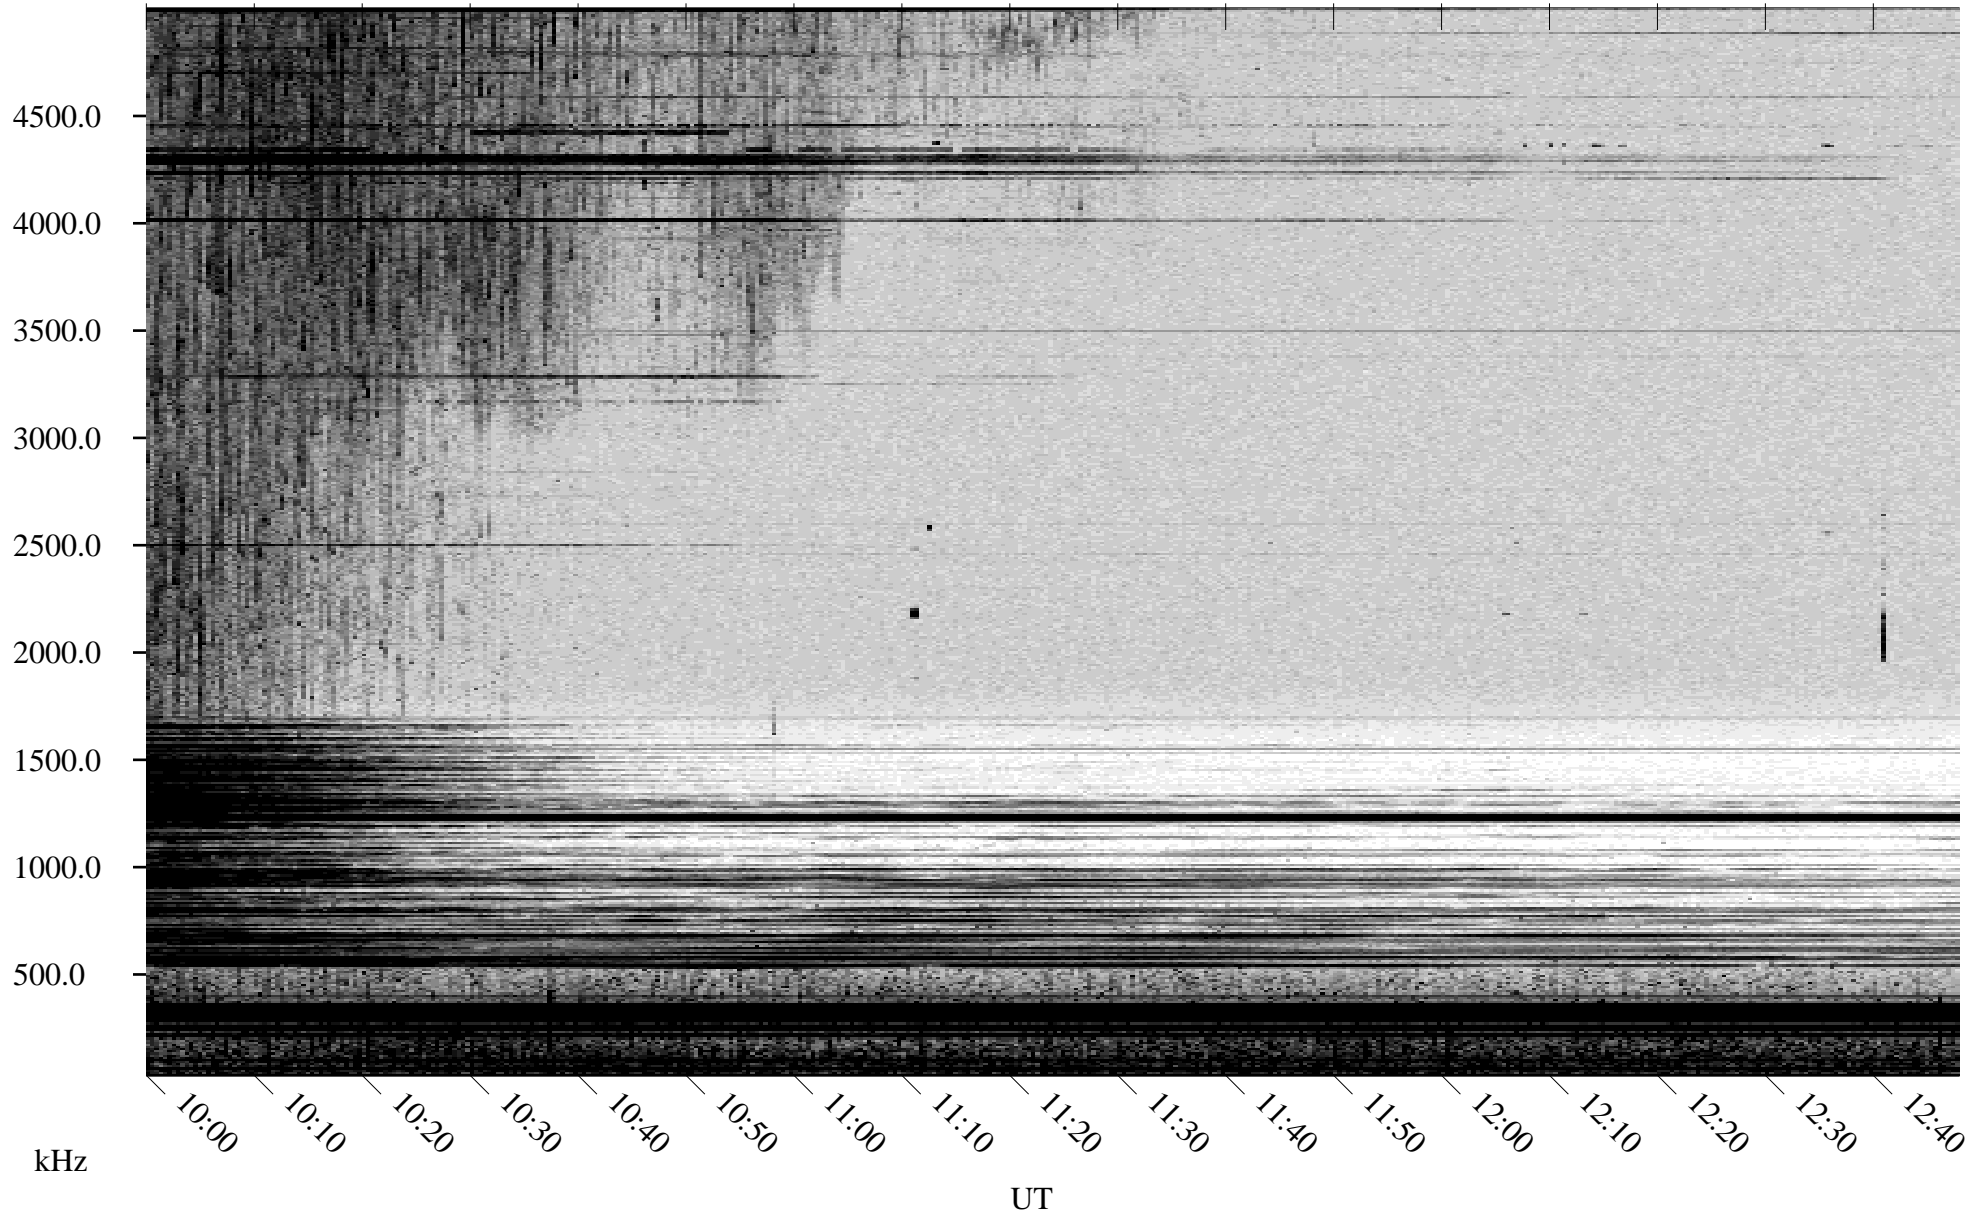

08/07/2001 Churchill, Manitoba

Linear Scale Black = 161 White = 15

ch01219l.r00m max_12

Page 1

08/07/2001 Churchill, Manitoba

Linear Scale Black = 161 White = 15

ch01219l.r00m max_12

Page 2

08/08/2001 Churchill, Manitoba

Linear Scale Black = 161 White = 15

ch01219l.r00m max_12

Page 3

08/08/2001 Churchill, Manitoba

Linear Scale Black = 161 White = 15

ch01219l.r00m max_12

Page 4

08/08/2001 Churchill, Manitoba

Linear Scale Black = 161 White = 15

ch01219l.r00m max_12

Page 5

08/08/2001 Churchill, Manitoba

Linear Scale Black = 161 White = 15

ch01219l.r00m max_12

Page 6

08/08/2001 Churchill, Manitoba

Linear Scale Black = 161 White = 15

ch01219l.r00m max_12

Page 7

08/08/2001 Churchill, Manitoba

Linear Scale Black = 161 White = 15

ch01219l.r00m max_12

Page 8