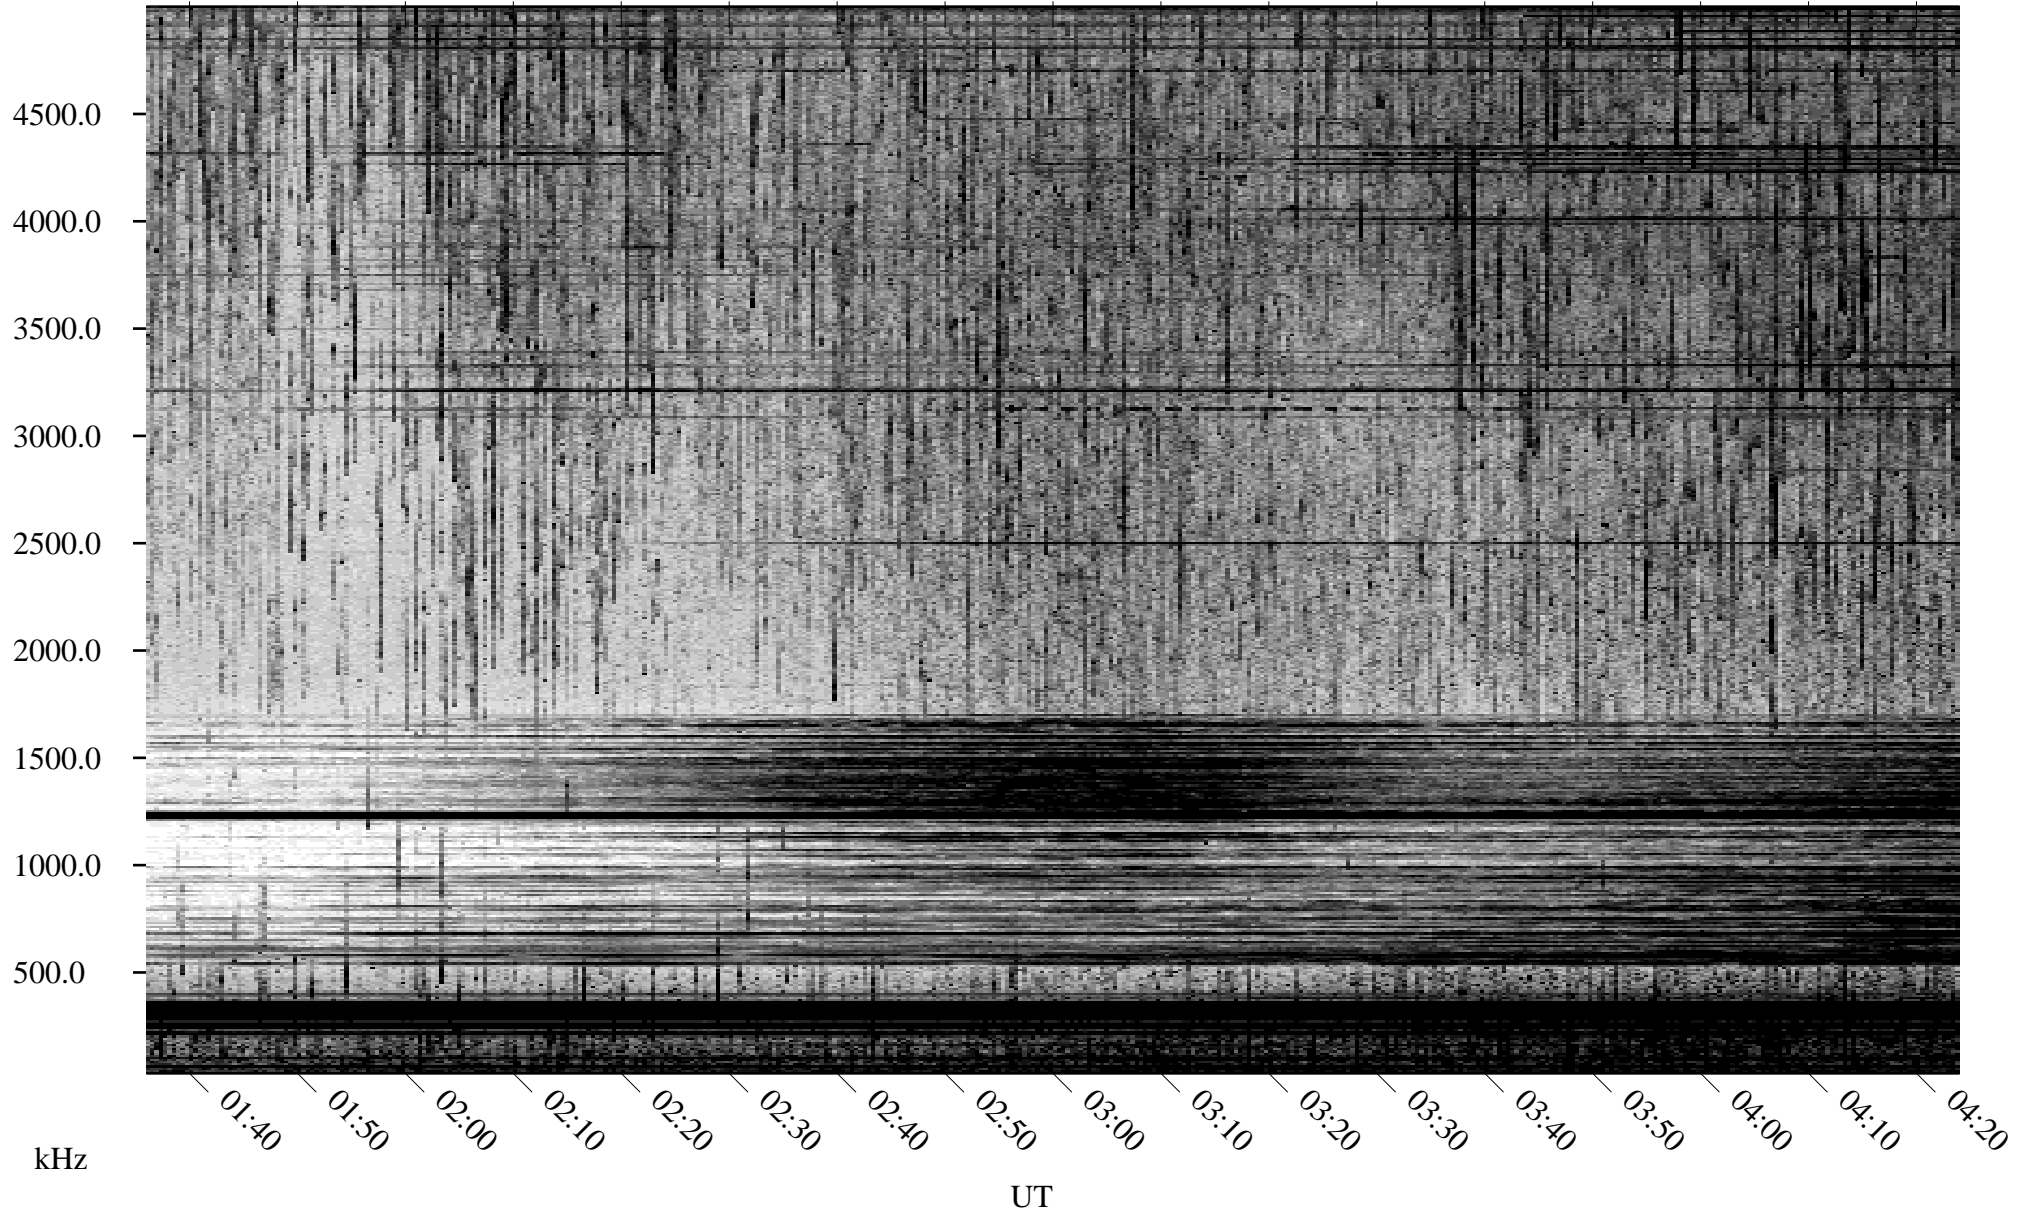

08/07/2001 Churchill, Manitoba

Linear Scale Black = 161 White = 15

ch01219l.r00m max_12

Page 1

08/07/2001 Churchill, Manitoba

Linear Scale Black = 161 White = 15

ch01219l.r00m max_12

Page 2

08/08/2001 Churchill, Manitoba

Linear Scale Black = 161 White = 15

ch01219l.r00m max_12

Page 3

08/08/2001 Churchill, Manitoba

Linear Scale Black = 161 White = 15

ch01219l.r00m max_12

Page 4

08/08/2001 Churchill, Manitoba

Linear Scale Black = 161 White = 15

ch01219l.r00m max_12

Page 5

08/08/2001 Churchill, Manitoba

Linear Scale Black = 161 White = 15

ch01219l.r00m max_12

Page 6

08/08/2001 Churchill, Manitoba

Linear Scale Black = 161 White = 15

ch01219l.r00m max_12

Page 7

08/08/2001 Churchill, Manitoba

Linear Scale Black = 161 White = 15

ch01219l.r00m max_12

Page 8