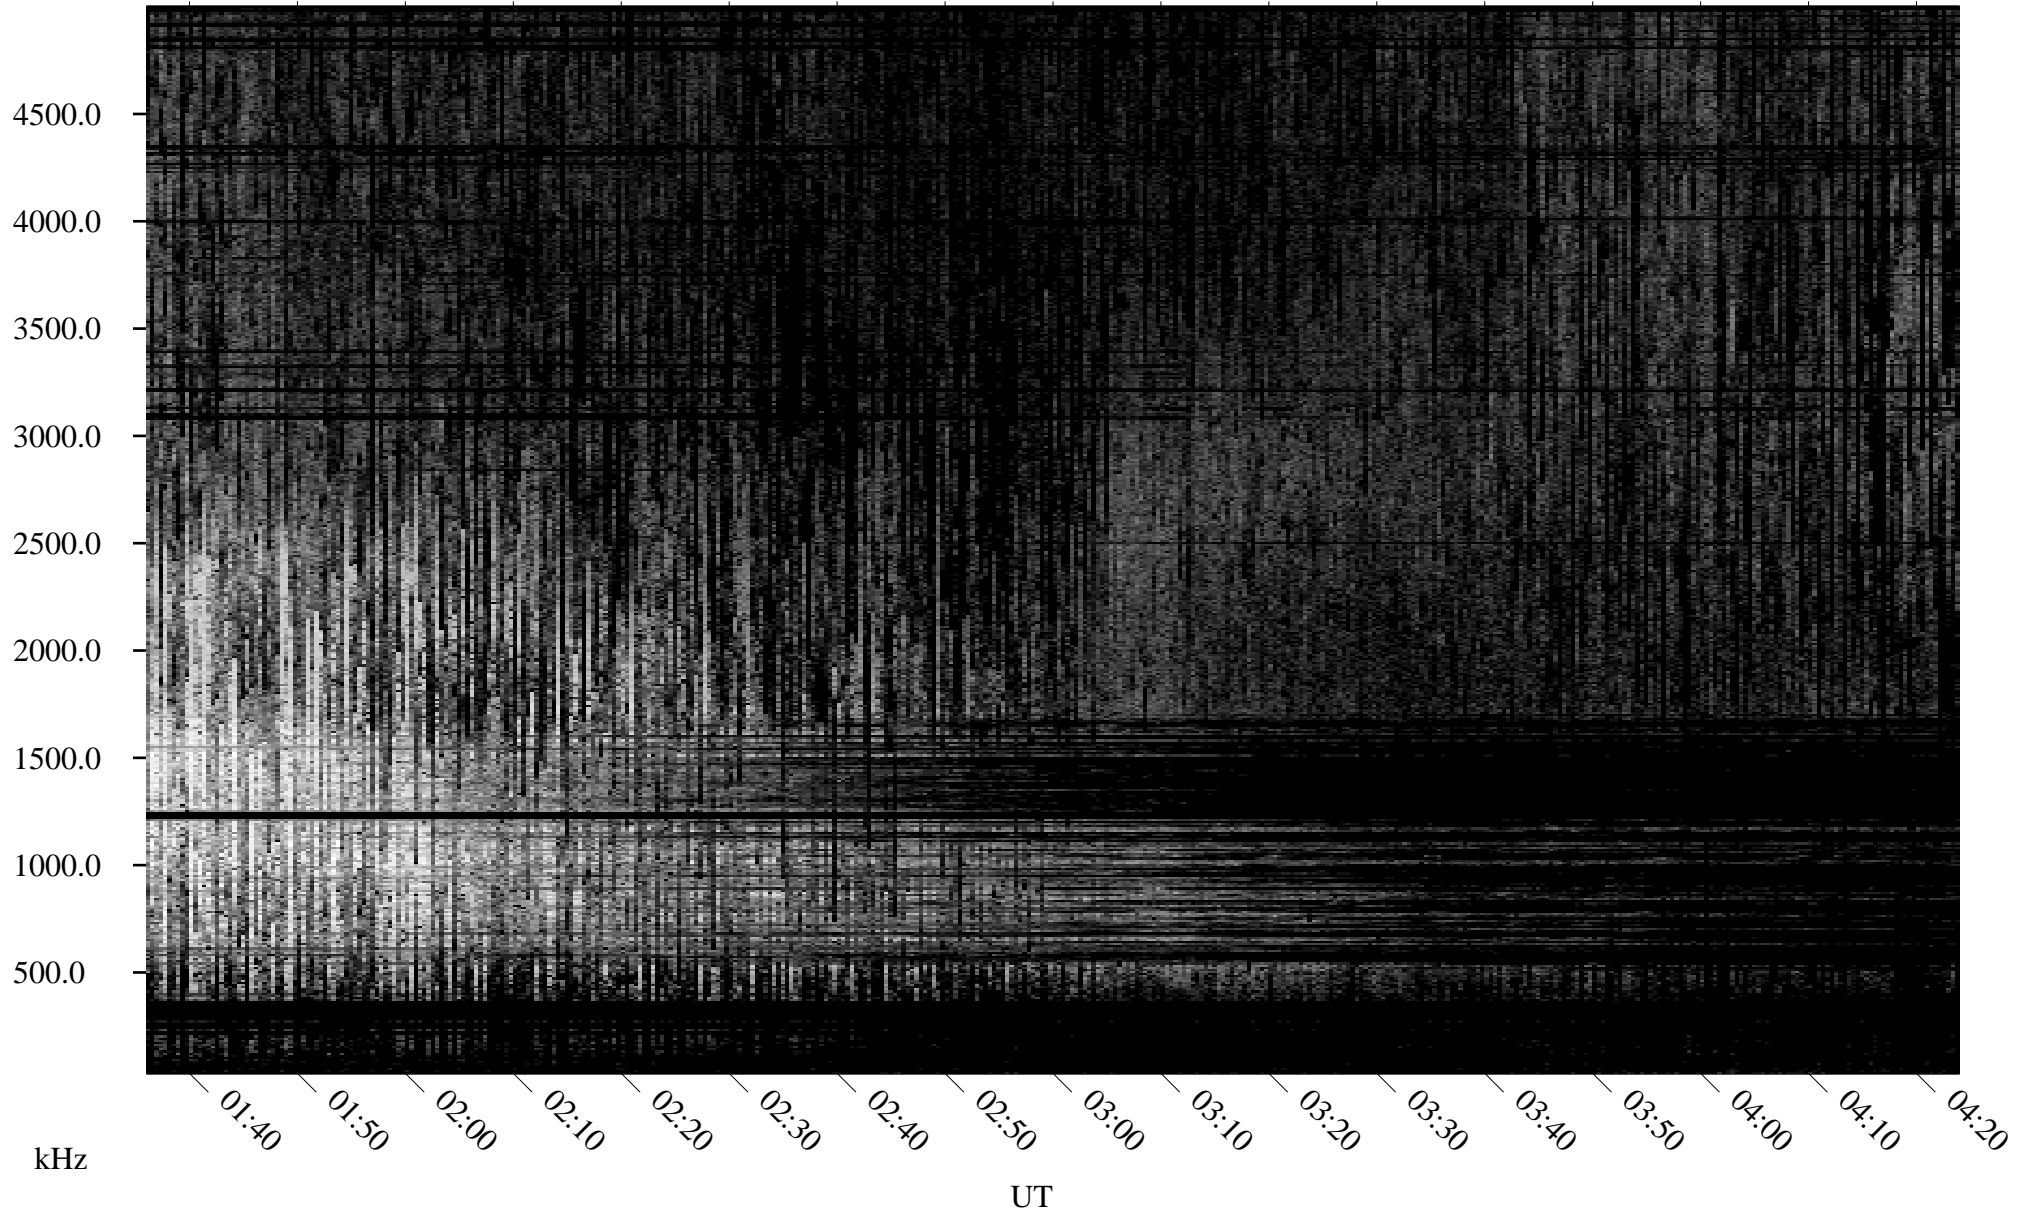

08/08/2001 Churchill, Manitoba

Linear Scale Black = 161 White = 15

ch01220l.r00m max_12

Page 1

08/08/2001 Churchill, Manitoba

Linear Scale Black = 161 White = 15

ch01220l.r00m max_12

Page 2

08/09/2001 Churchill, Manitoba

Linear Scale Black = 161 White = 15

ch01220l.r00m max_12

Page 3

08/09/2001 Churchill, Manitoba

Linear Scale Black = 161 White = 15

ch01220l.r00m max_12

Page 4

08/09/2001 Churchill, Manitoba

Linear Scale Black = 161 White = 15

ch01220l.r00m max_12

Page 5

08/09/2001 Churchill, Manitoba

Linear Scale Black = 161 White = 15

ch01220l.r00m max_12

Page 6

08/09/2001 Churchill, Manitoba

Linear Scale Black = 161 White = 15

ch01220l.r00m max_12

Page 7

08/09/2001 Churchill, Manitoba

Linear Scale Black = 161 White = 15

ch01220l.r00m max_12