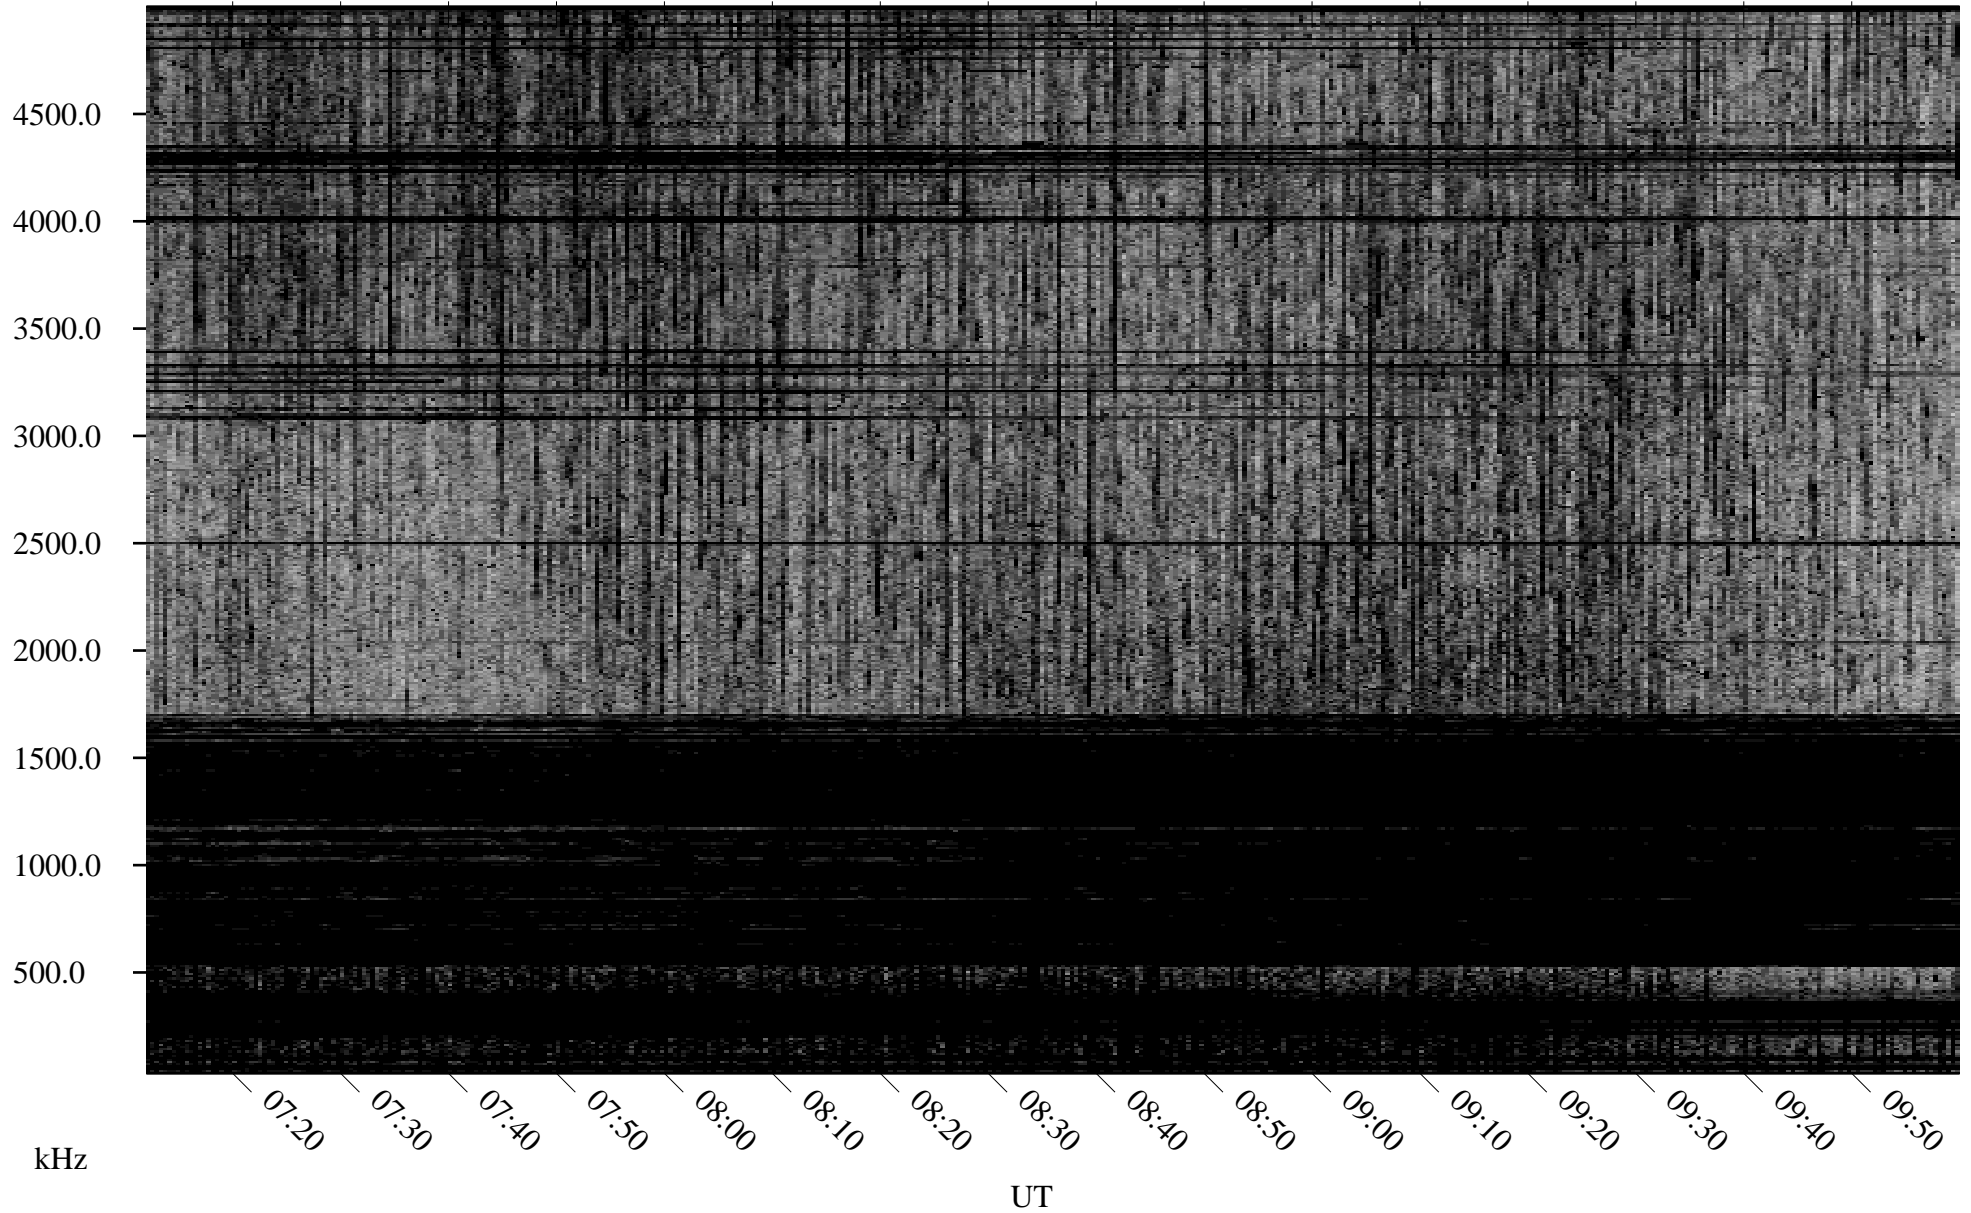

08/08/2001 Churchill, Manitoba

Linear Scale Black = 161 White = 15

ch01220l.r00m max_12

Page 1

08/08/2001 Churchill, Manitoba

Linear Scale Black = 161 White = 15

ch01220l.r00m max_12

Page 2

08/09/2001 Churchill, Manitoba

Linear Scale Black = 161 White = 15

ch01220l.r00m max_12

Page 3

08/09/2001 Churchill, Manitoba

Linear Scale Black = 161 White = 15

ch01220l.r00m max_12

Page 4

08/09/2001 Churchill, Manitoba

Linear Scale Black = 161 White = 15

ch01220l.r00m max_12

Page 5

08/09/2001 Churchill, Manitoba

Linear Scale Black = 161 White = 15

ch01220l.r00m max_12

Page 6

08/09/2001 Churchill, Manitoba

Linear Scale Black = 161 White = 15

ch01220l.r00m max_12

Page 7

08/09/2001 Churchill, Manitoba

Linear Scale Black = 161 White = 15

ch01220l.r00m max_12