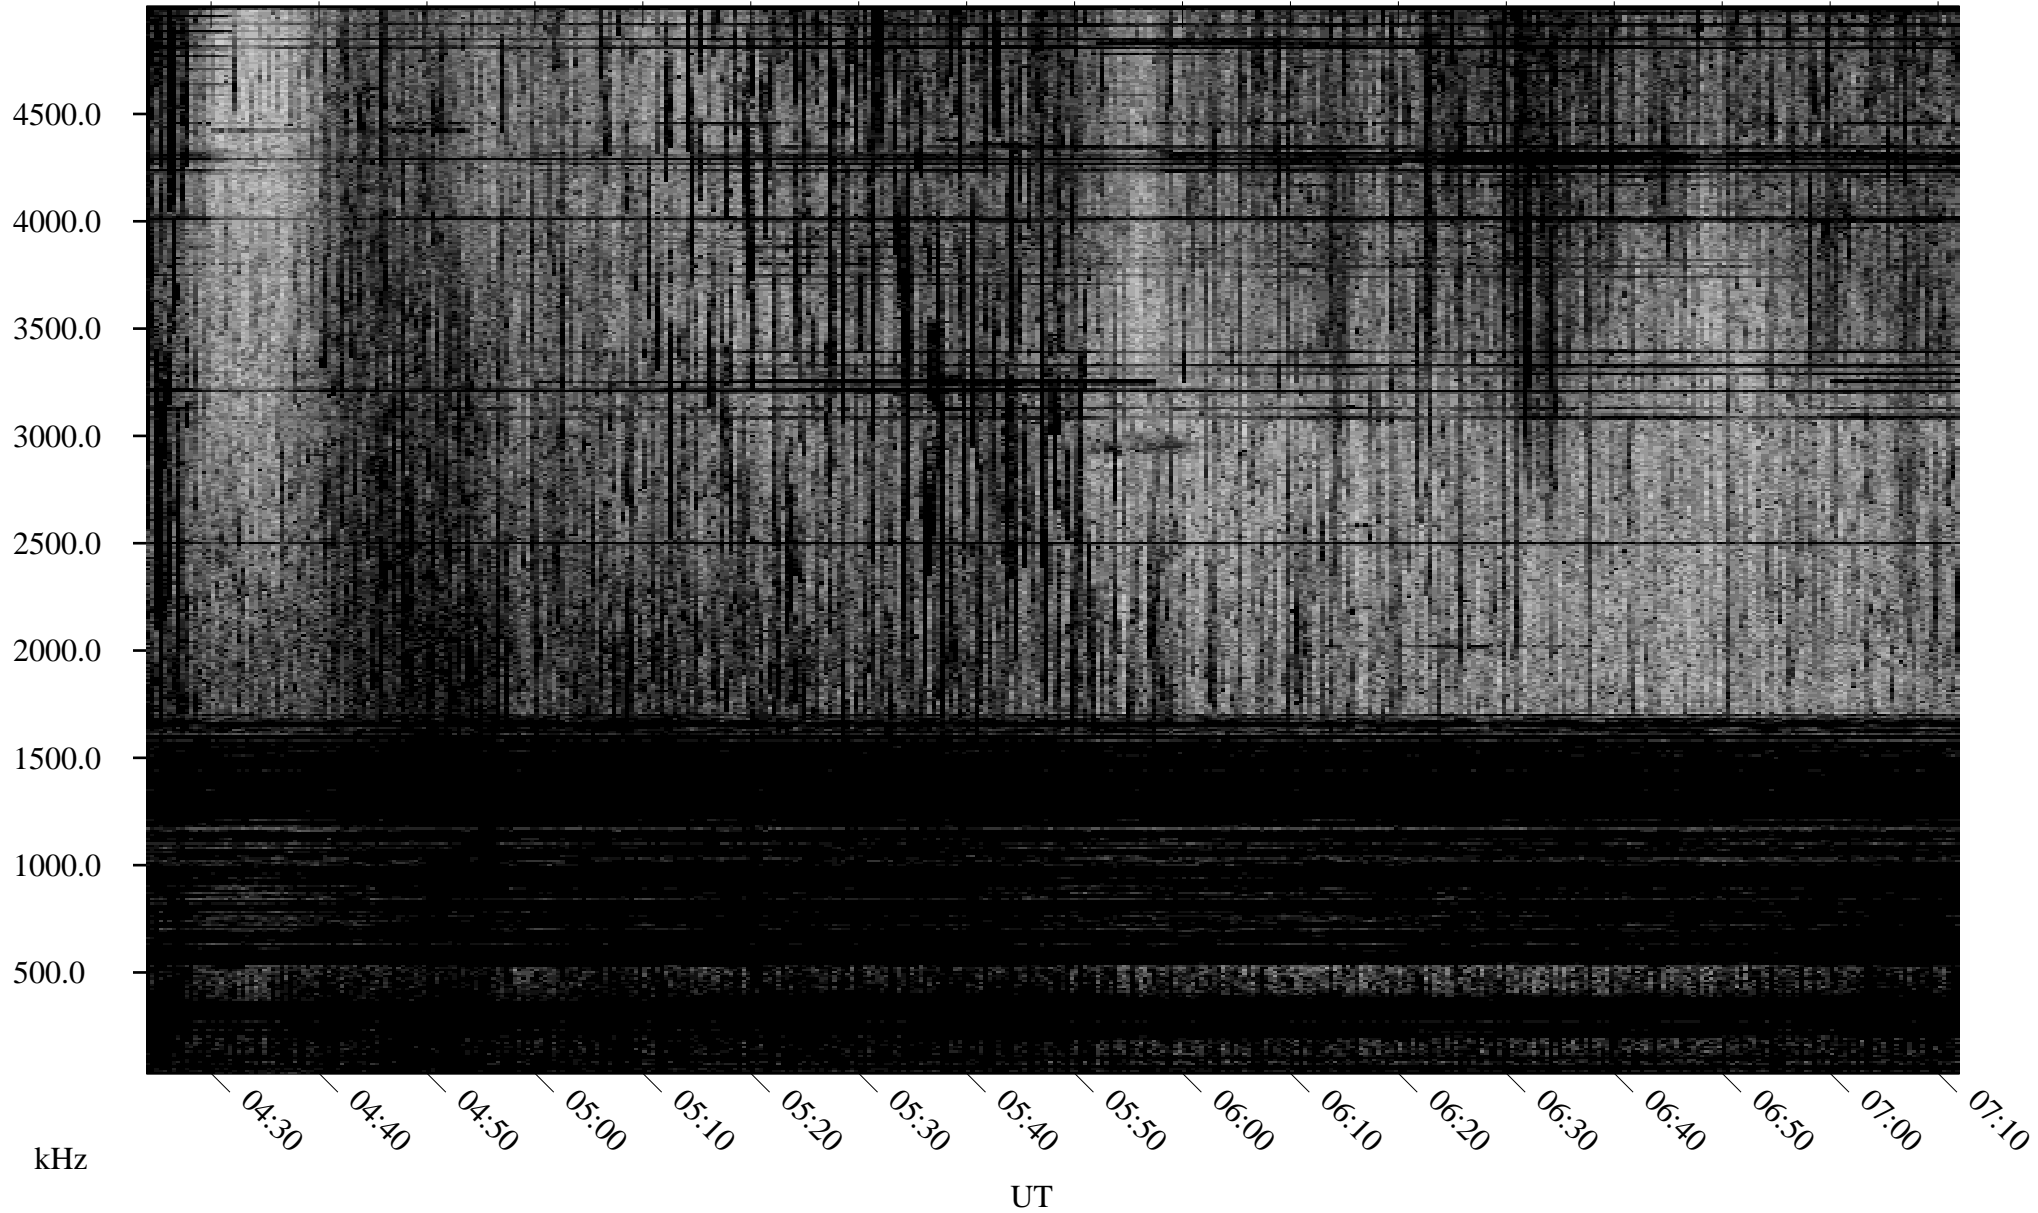

08/08/2001 Churchill, Manitoba

Linear Scale Black = 161 White = 15

ch01220l.r00m max_12

Page 1

08/08/2001 Churchill, Manitoba

Linear Scale Black = 161 White = 15

ch01220l.r00m max_12

Page 2

08/09/2001 Churchill, Manitoba

Linear Scale Black = 161 White = 15

ch01220l.r00m max_12

Page 3

08/09/2001 Churchill, Manitoba

Linear Scale Black = 161 White = 15

ch01220l.r00m max_12

Page 4

08/09/2001 Churchill, Manitoba

Linear Scale Black = 161 White = 15

ch01220l.r00m max_12

Page 5

08/09/2001 Churchill, Manitoba

Linear Scale Black = 161 White = 15

ch01220l.r00m max_12

Page 6

08/09/2001 Churchill, Manitoba

Linear Scale Black = 161 White = 15

ch01220l.r00m max_12

Page 7

08/09/2001 Churchill, Manitoba

Linear Scale Black = 161 White = 15

ch01220l.r00m max_12