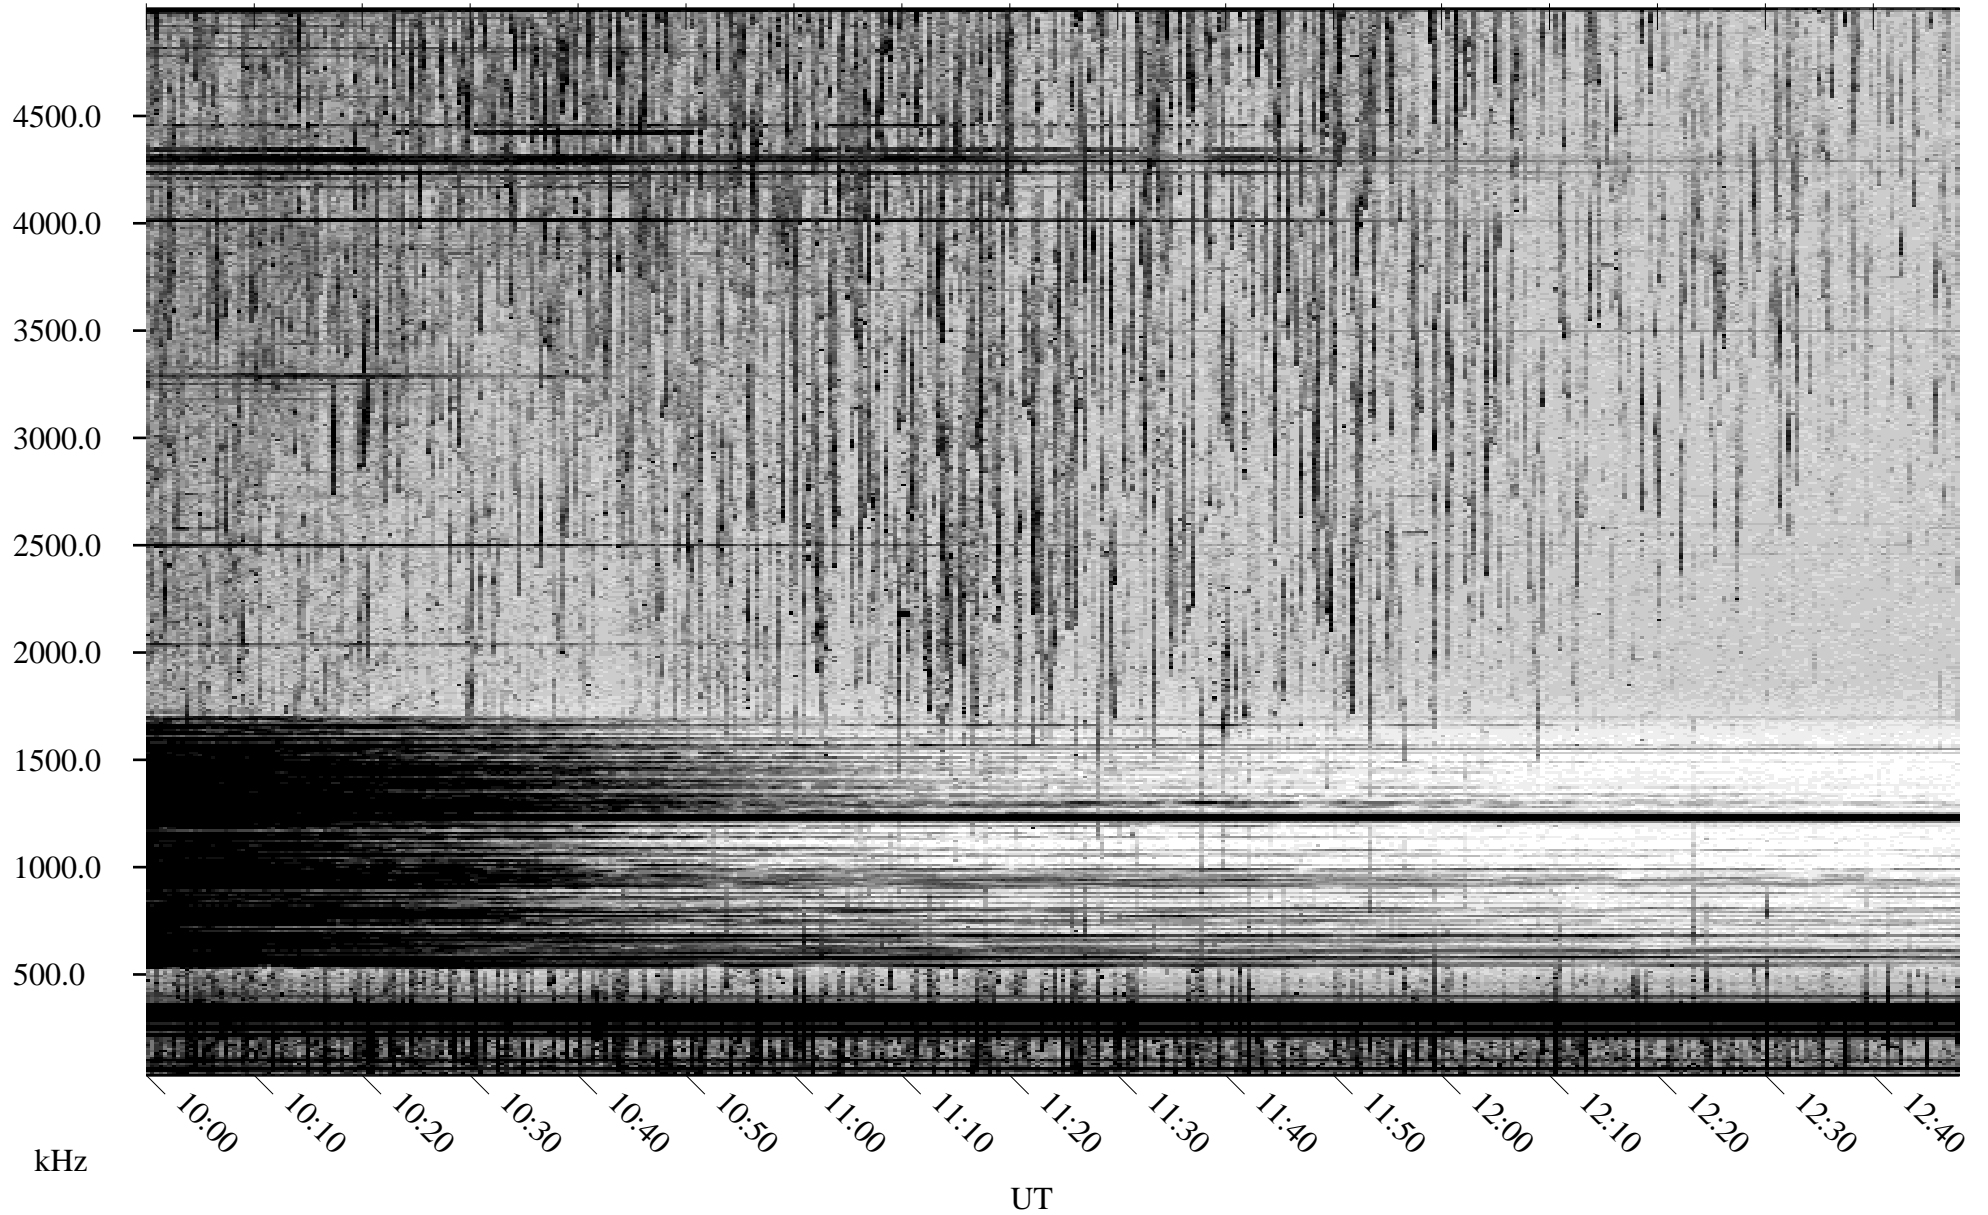

08/08/2001 Churchill, Manitoba

Linear Scale Black = 161 White = 15

ch01220l.r00m max_12

Page 1

08/08/2001 Churchill, Manitoba

Linear Scale Black = 161 White = 15

ch01220l.r00m max_12

Page 2

08/09/2001 Churchill, Manitoba

Linear Scale Black = 161 White = 15

ch01220l.r00m max_12

Page 3

08/09/2001 Churchill, Manitoba

Linear Scale Black = 161 White = 15

ch01220l.r00m max_12

Page 4

08/09/2001 Churchill, Manitoba

Linear Scale Black = 161 White = 15

ch01220l.r00m max_12

Page 5

08/09/2001 Churchill, Manitoba

Linear Scale Black = 161 White = 15

ch01220l.r00m max_12

Page 6

08/09/2001 Churchill, Manitoba

Linear Scale Black = 161 White = 15

ch01220l.r00m max_12

Page 7

08/09/2001 Churchill, Manitoba

Linear Scale Black = 161 White = 15

ch01220l.r00m max_12