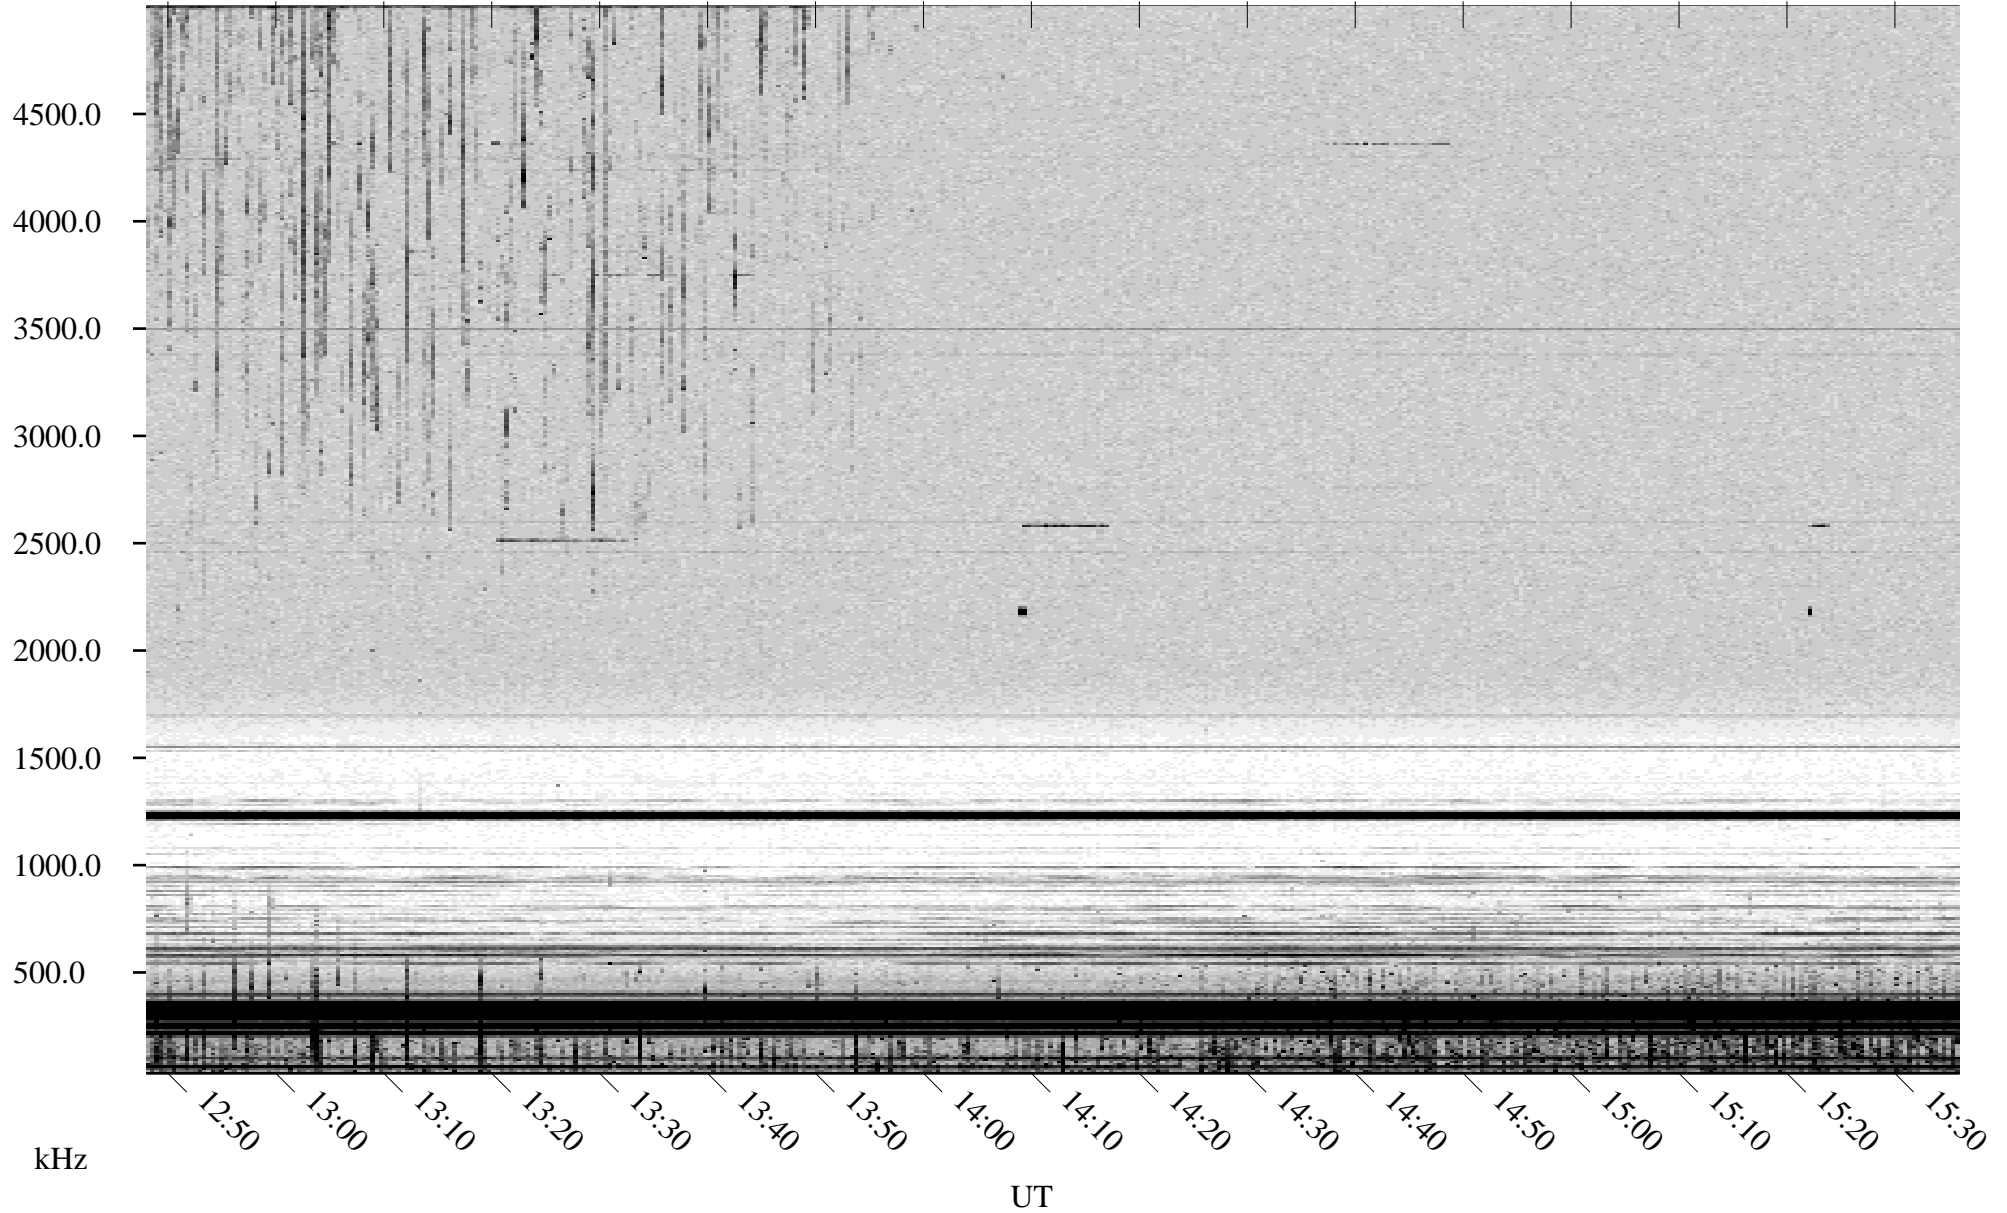

08/08/2001 Churchill, Manitoba

Linear Scale Black = 161 White = 15

ch01220l.r00m max_12

Page 1

08/08/2001 Churchill, Manitoba

Linear Scale Black = 161 White = 15

ch01220l.r00m max_12

Page 2

08/09/2001 Churchill, Manitoba

Linear Scale Black = 161 White = 15

ch01220l.r00m max_12

Page 3

08/09/2001 Churchill, Manitoba

Linear Scale Black = 161 White = 15

ch01220l.r00m max_12

Page 4

08/09/2001 Churchill, Manitoba

Linear Scale Black = 161 White = 15

ch01220l.r00m max_12

Page 5

08/09/2001 Churchill, Manitoba

Linear Scale Black = 161 White = 15

ch01220l.r00m max_12

Page 6

08/09/2001 Churchill, Manitoba

Linear Scale Black = 161 White = 15

ch01220l.r00m max_12

Page 7

08/09/2001 Churchill, Manitoba

Linear Scale Black = 161 White = 15

ch01220l.r00m max_12