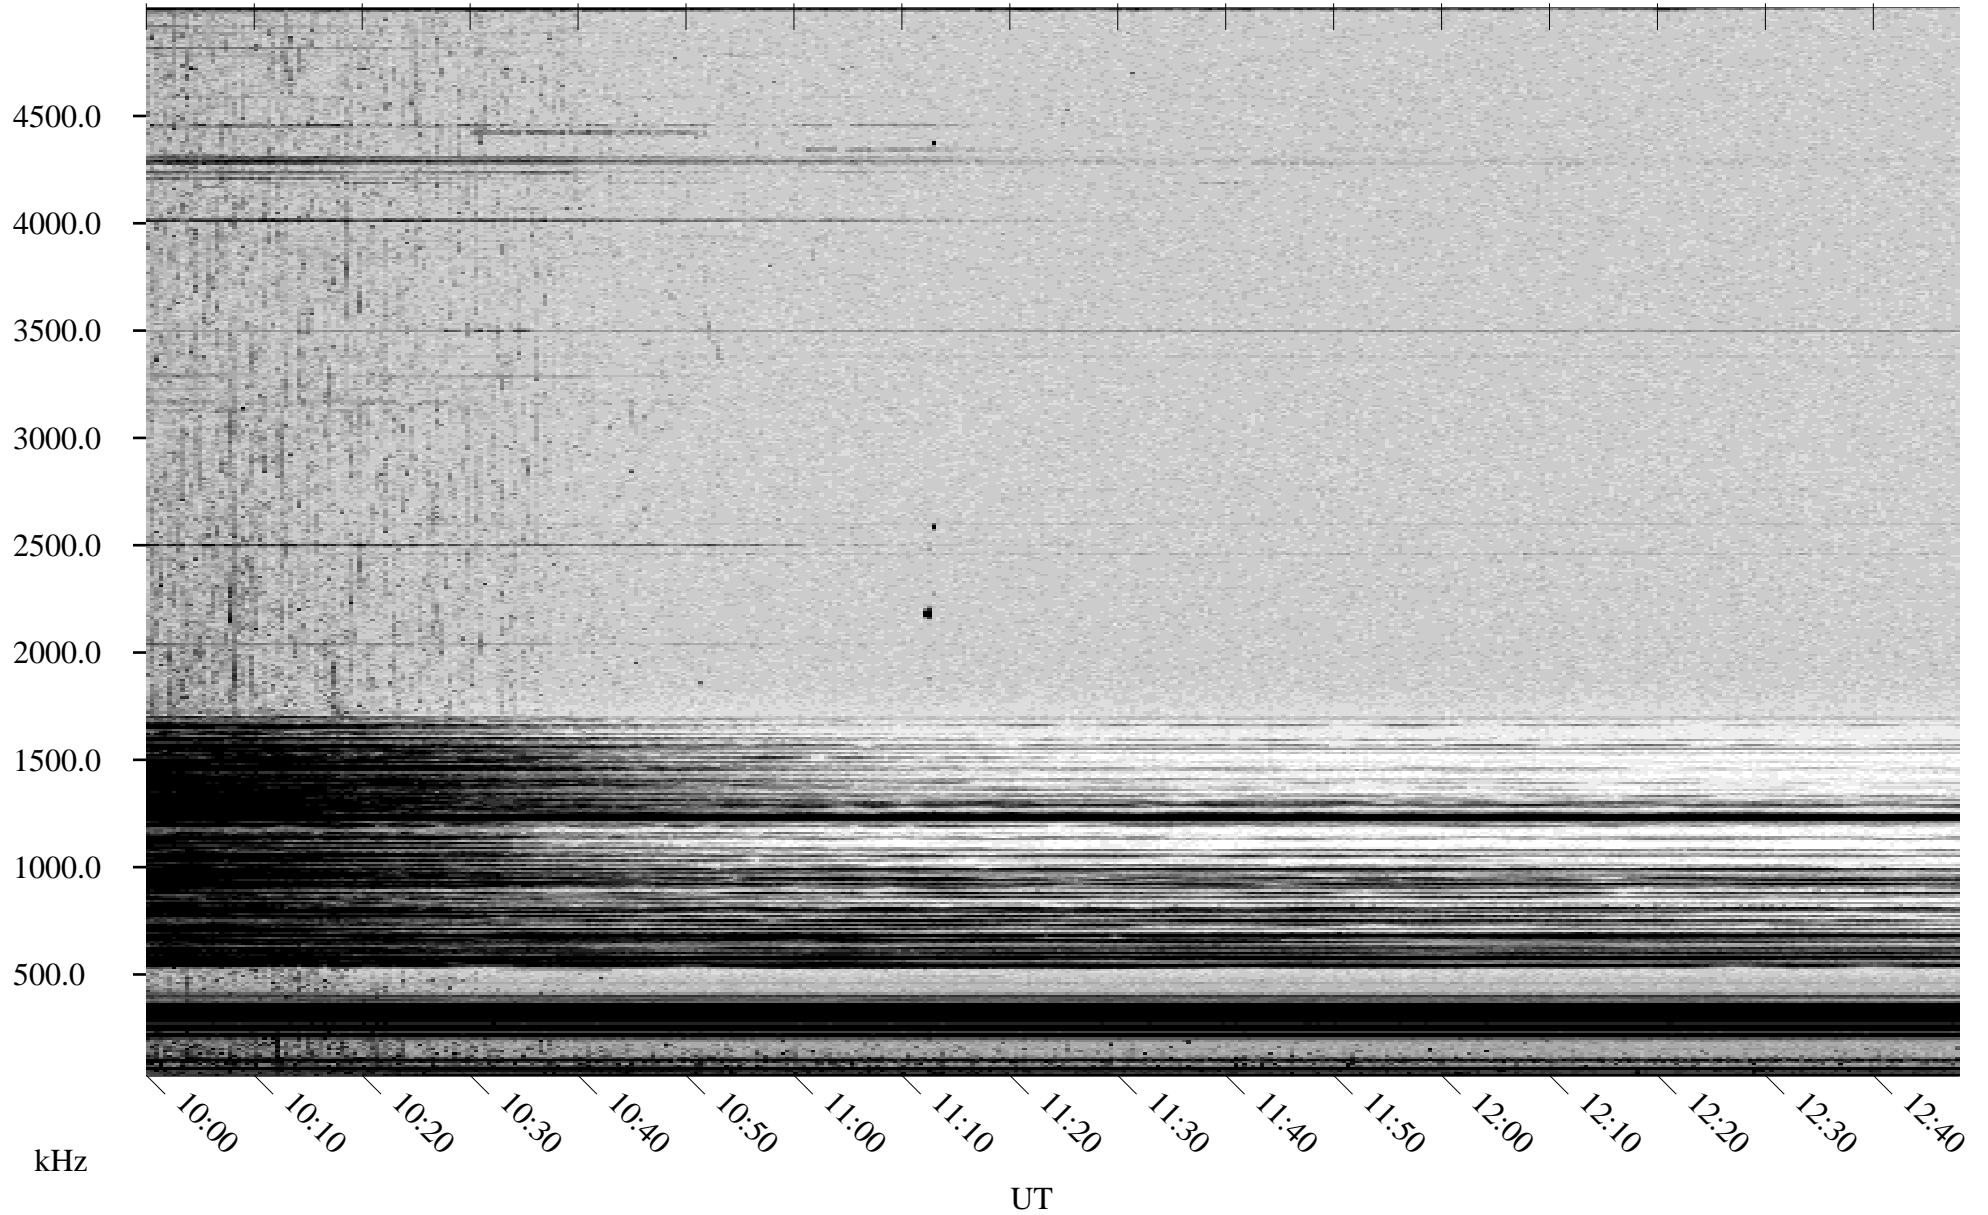

08/09/2001 Churchill, Manitoba

Linear Scale Black = 161 White = 15

ch012211.r00m max_12

Page 1

08/09/2001 Churchill, Manitoba

Linear Scale Black = 161 White = 15

ch012211.r00m max_12

Page 2

08/10/2001 Churchill, Manitoba

Linear Scale Black = 161 White = 15

ch012211.r00m max_12

Page 3

08/10/2001 Churchill, Manitoba

Linear Scale Black = 161 White = 15

ch012211.r00m max_12

Page 4

08/10/2001 Churchill, Manitoba

Linear Scale Black = 161 White = 15

ch01221l.r00m max_12

Page 5

08/10/2001 Churchill, Manitoba

Linear Scale Black = 161 White = 15

ch012211.r00m max_12

Page 6

08/10/2001 Churchill, Manitoba

Linear Scale Black = 161 White = 15

ch012211.r00m max_12

Page 7

08/10/2001 Churchill, Manitoba

Linear Scale Black = 161 White = 15

ch012211.r00m max_12