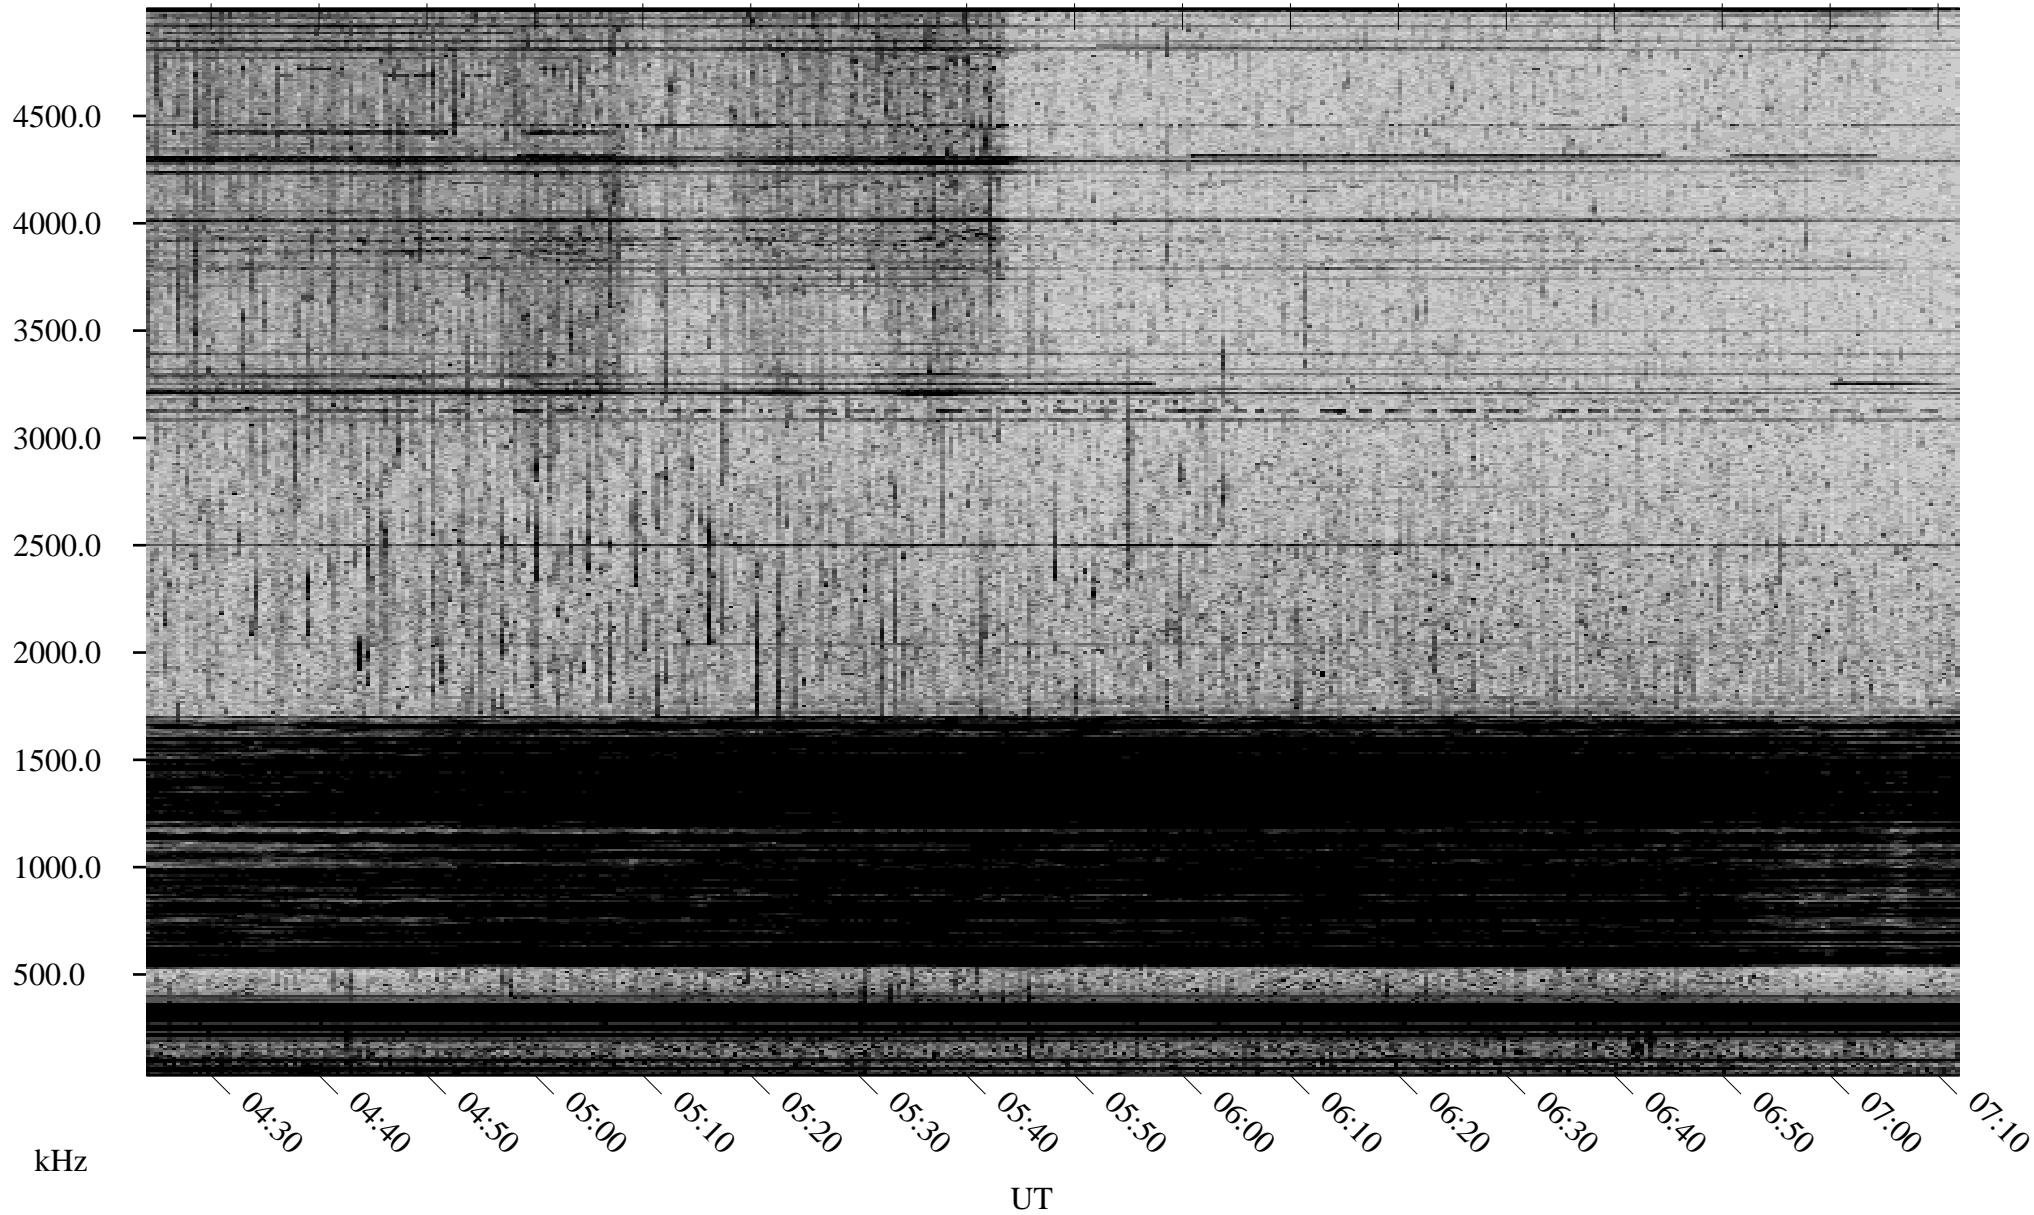

08/09/2001 Churchill, Manitoba

Linear Scale Black = 161 White = 15

ch012211.r00m max_12

Page 1

08/09/2001 Churchill, Manitoba

Linear Scale Black = 161 White = 15

ch012211.r00m max_12

Page 2

08/10/2001 Churchill, Manitoba

Linear Scale Black = 161 White = 15

ch012211.r00m max_12

Page 3

08/10/2001 Churchill, Manitoba

Linear Scale Black = 161 White = 15

ch012211.r00m max_12

Page 4

08/10/2001 Churchill, Manitoba

Linear Scale Black = 161 White = 15

ch01221l.r00m max_12

Page 5

08/10/2001 Churchill, Manitoba

Linear Scale Black = 161 White = 15

ch012211.r00m max_12

Page 6

08/10/2001 Churchill, Manitoba

Linear Scale Black = 161 White = 15

ch012211.r00m max_12

Page 7

08/10/2001 Churchill, Manitoba

Linear Scale Black = 161 White = 15

ch012211.r00m max_12