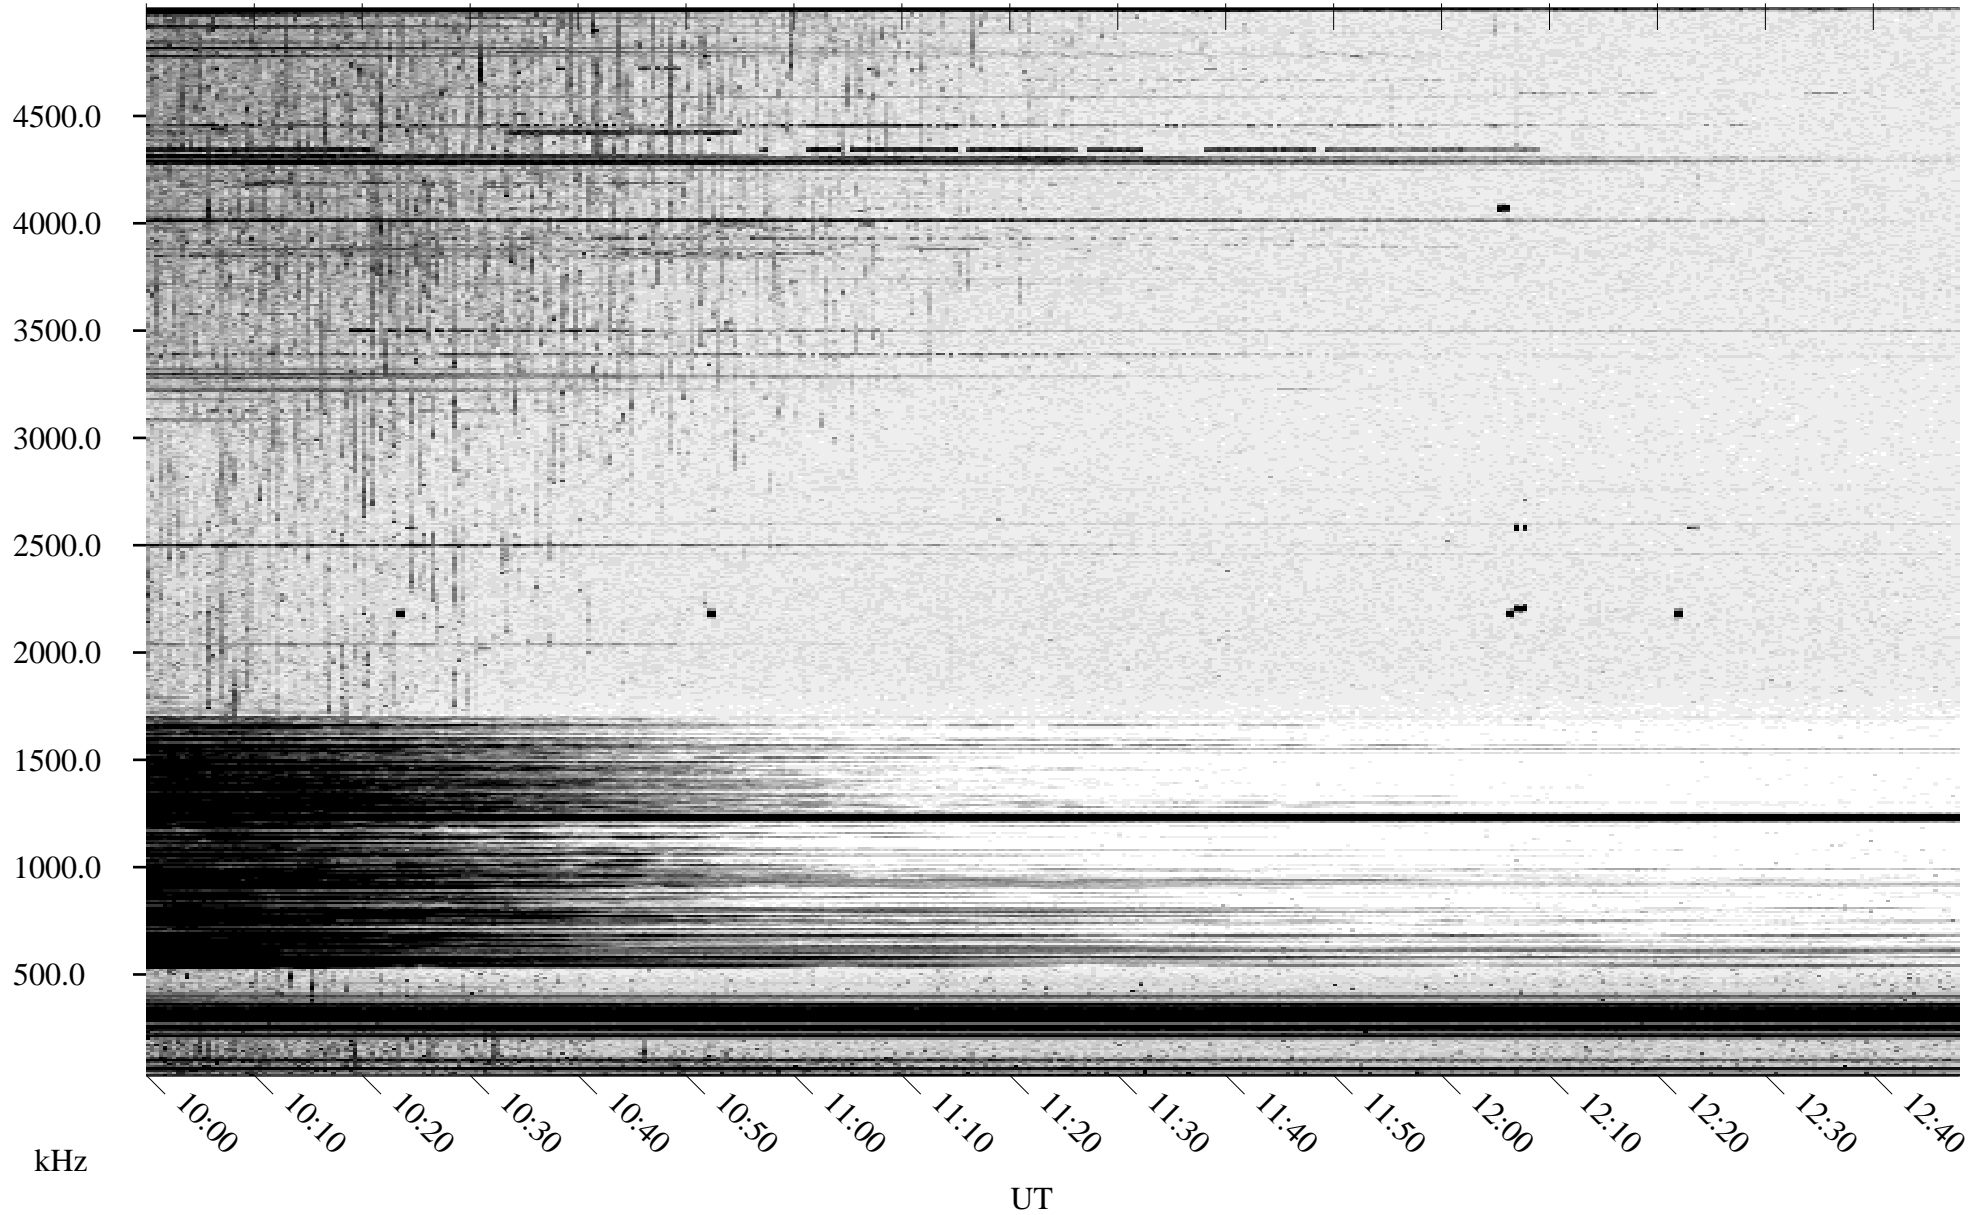

08/10/2001 Churchill, Manitoba

Linear Scale Black = 161 White = 15

ch01222l.r00m max_12

Page 1

08/10/2001 Churchill, Manitoba

Linear Scale Black = 161 White = 15

ch01222l.r00m max_12

Page 2

08/11/2001 Churchill, Manitoba

Linear Scale Black = 161 White = 15

ch01222l.r00m max_12

Page 3

08/11/2001 Churchill, Manitoba

Linear Scale Black = 161 White = 15

ch01222l.r00m max_12

Page 4

08/11/2001 Churchill, Manitoba

Linear Scale Black = 161 White = 15

ch01222l.r00m max_12

Page 5

08/11/2001 Churchill, Manitoba

Linear Scale Black = 161 White = 15

ch01222l.r00m max_12

Page 6

08/11/2001 Churchill, Manitoba

Linear Scale Black = 161 White = 15

ch01222l.r00m max_12

Page 7

08/11/2001 Churchill, Manitoba

Linear Scale Black = 161 White = 15

ch01222l.r00m max_12