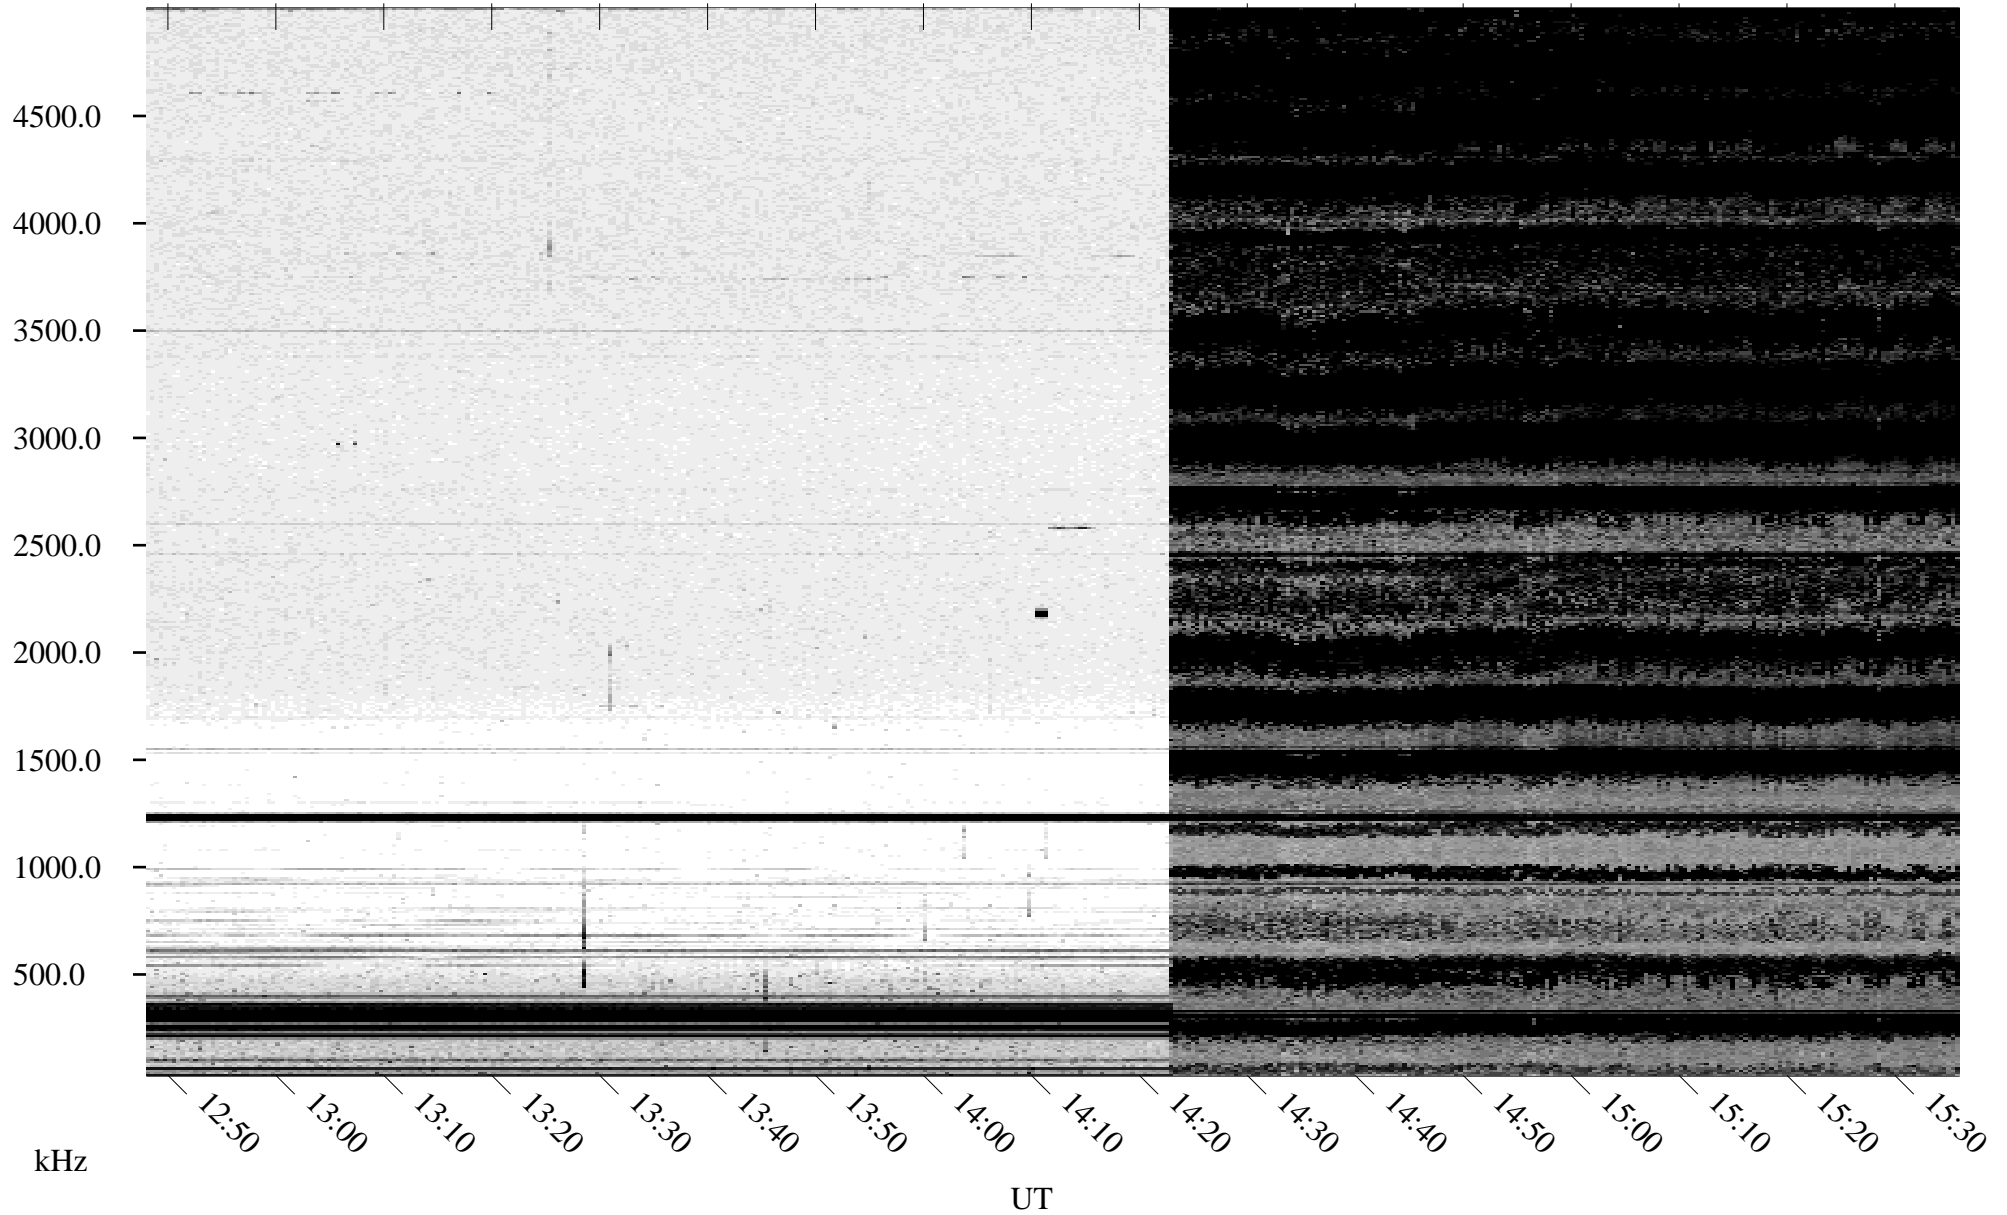

08/11/2001 Churchill, Manitoba

Linear Scale Black = 161 White = 15

ch01222l.r00m max_12

Page 5

08/11/2001 Churchill, Manitoba

Linear Scale Black = 161 White = 15

ch01222l.r00m max_12

Page 6

08/11/2001 Churchill, Manitoba

Linear Scale Black = 161 White = 15

ch01222l.r00m max_12

Page 7

08/11/2001 Churchill, Manitoba

Linear Scale Black = 161 White = 15

ch01222l.r00m max_12