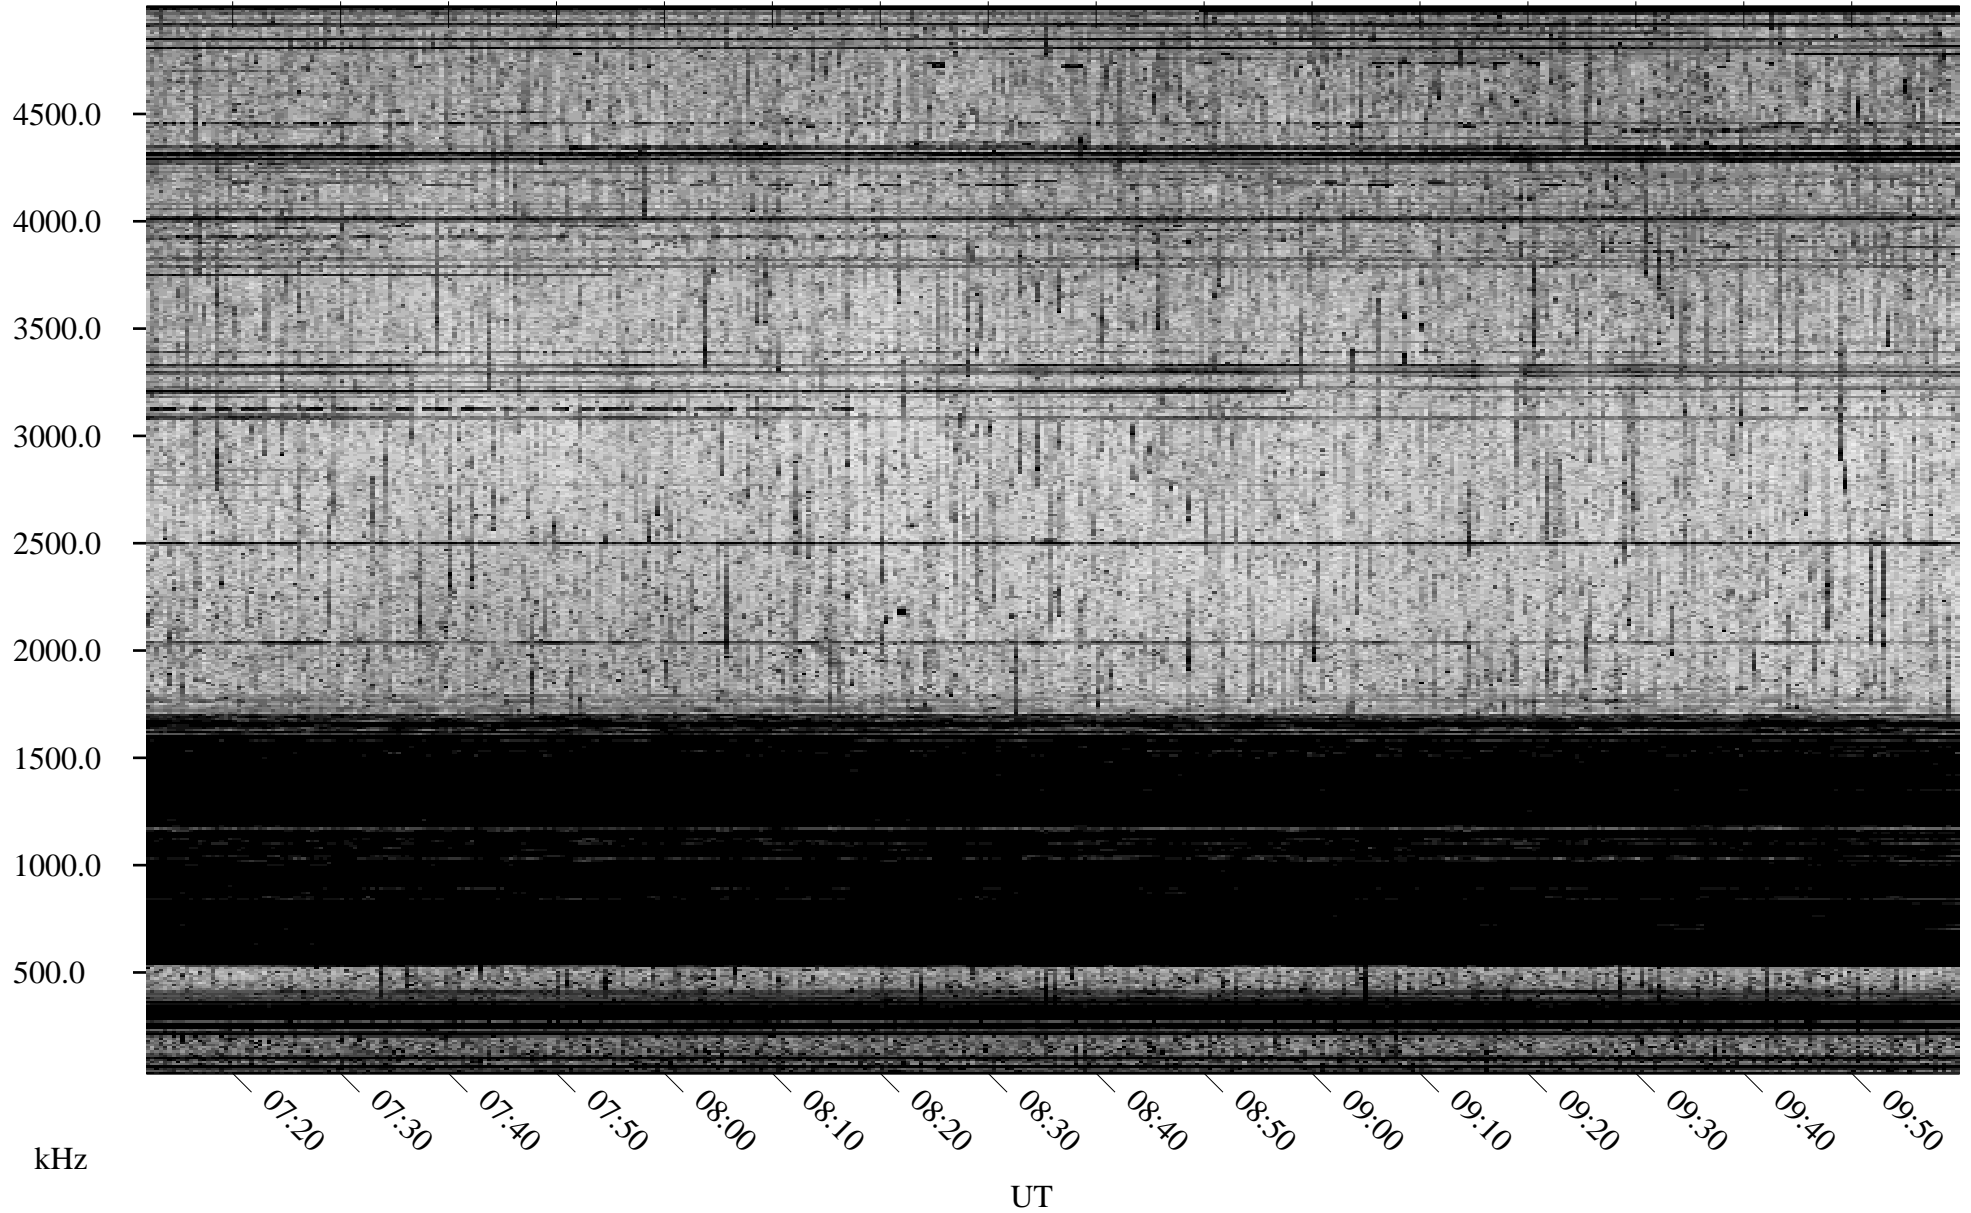

08/10/2001 Churchill, Manitoba

Linear Scale Black = 161 White = 15

ch01222l.r00m max_12

Page 1

08/10/2001 Churchill, Manitoba

Linear Scale Black = 161 White = 15

ch01222l.r00m max_12

Page 2

08/11/2001 Churchill, Manitoba

Linear Scale Black = 161 White = 15

ch01222l.r00m max_12

Page 3

08/11/2001 Churchill, Manitoba

Linear Scale Black = 161 White = 15

ch01222l.r00m max_12

Page 4

08/11/2001 Churchill, Manitoba

Linear Scale Black = 161 White = 15

ch01222l.r00m max_12

Page 5

08/11/2001 Churchill, Manitoba

Linear Scale Black = 161 White = 15

ch01222l.r00m max_12

Page 6

08/11/2001 Churchill, Manitoba

Linear Scale Black = 161 White = 15

ch01222l.r00m max_12

Page 7

08/11/2001 Churchill, Manitoba

Linear Scale Black = 161 White = 15

ch01222l.r00m max_12