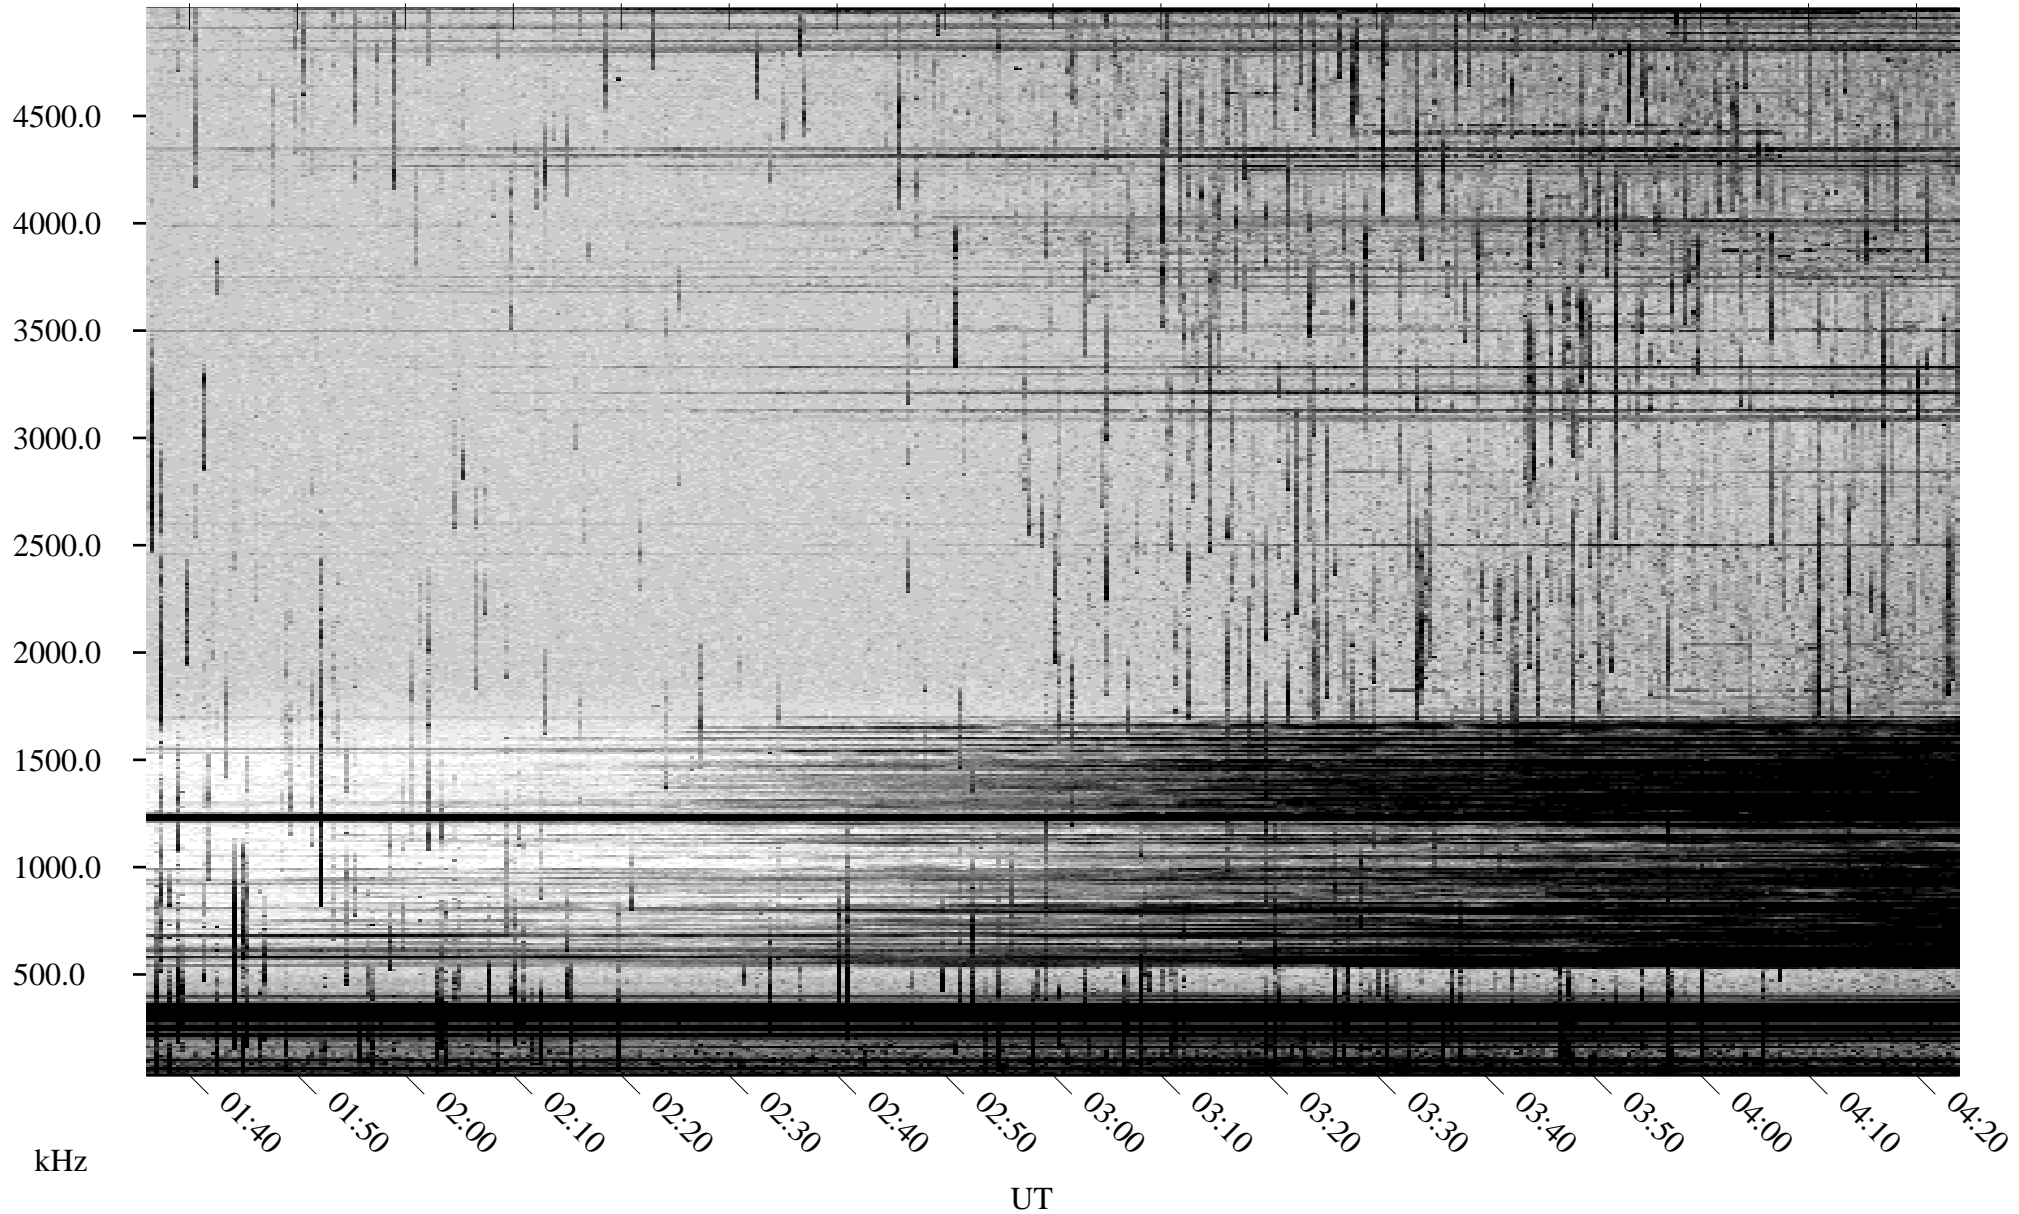

08/10/2001 Churchill, Manitoba

Linear Scale Black = 161 White = 15

ch01222l.r00m max_12

Page 1

08/10/2001 Churchill, Manitoba

Linear Scale Black = 161 White = 15

ch01222l.r00m max_12

Page 2

08/11/2001 Churchill, Manitoba

Linear Scale Black = 161 White = 15

ch01222l.r00m max_12

Page 3

08/11/2001 Churchill, Manitoba

Linear Scale Black = 161 White = 15

ch01222l.r00m max_12

Page 4

08/11/2001 Churchill, Manitoba

Linear Scale Black = 161 White = 15

ch01222l.r00m max_12

Page 5

08/11/2001 Churchill, Manitoba

Linear Scale Black = 161 White = 15

ch01222l.r00m max_12

Page 6

08/11/2001 Churchill, Manitoba

Linear Scale Black = 161 White = 15

ch01222l.r00m max_12

Page 7

08/11/2001 Churchill, Manitoba

Linear Scale Black = 161 White = 15

ch01222l.r00m max_12