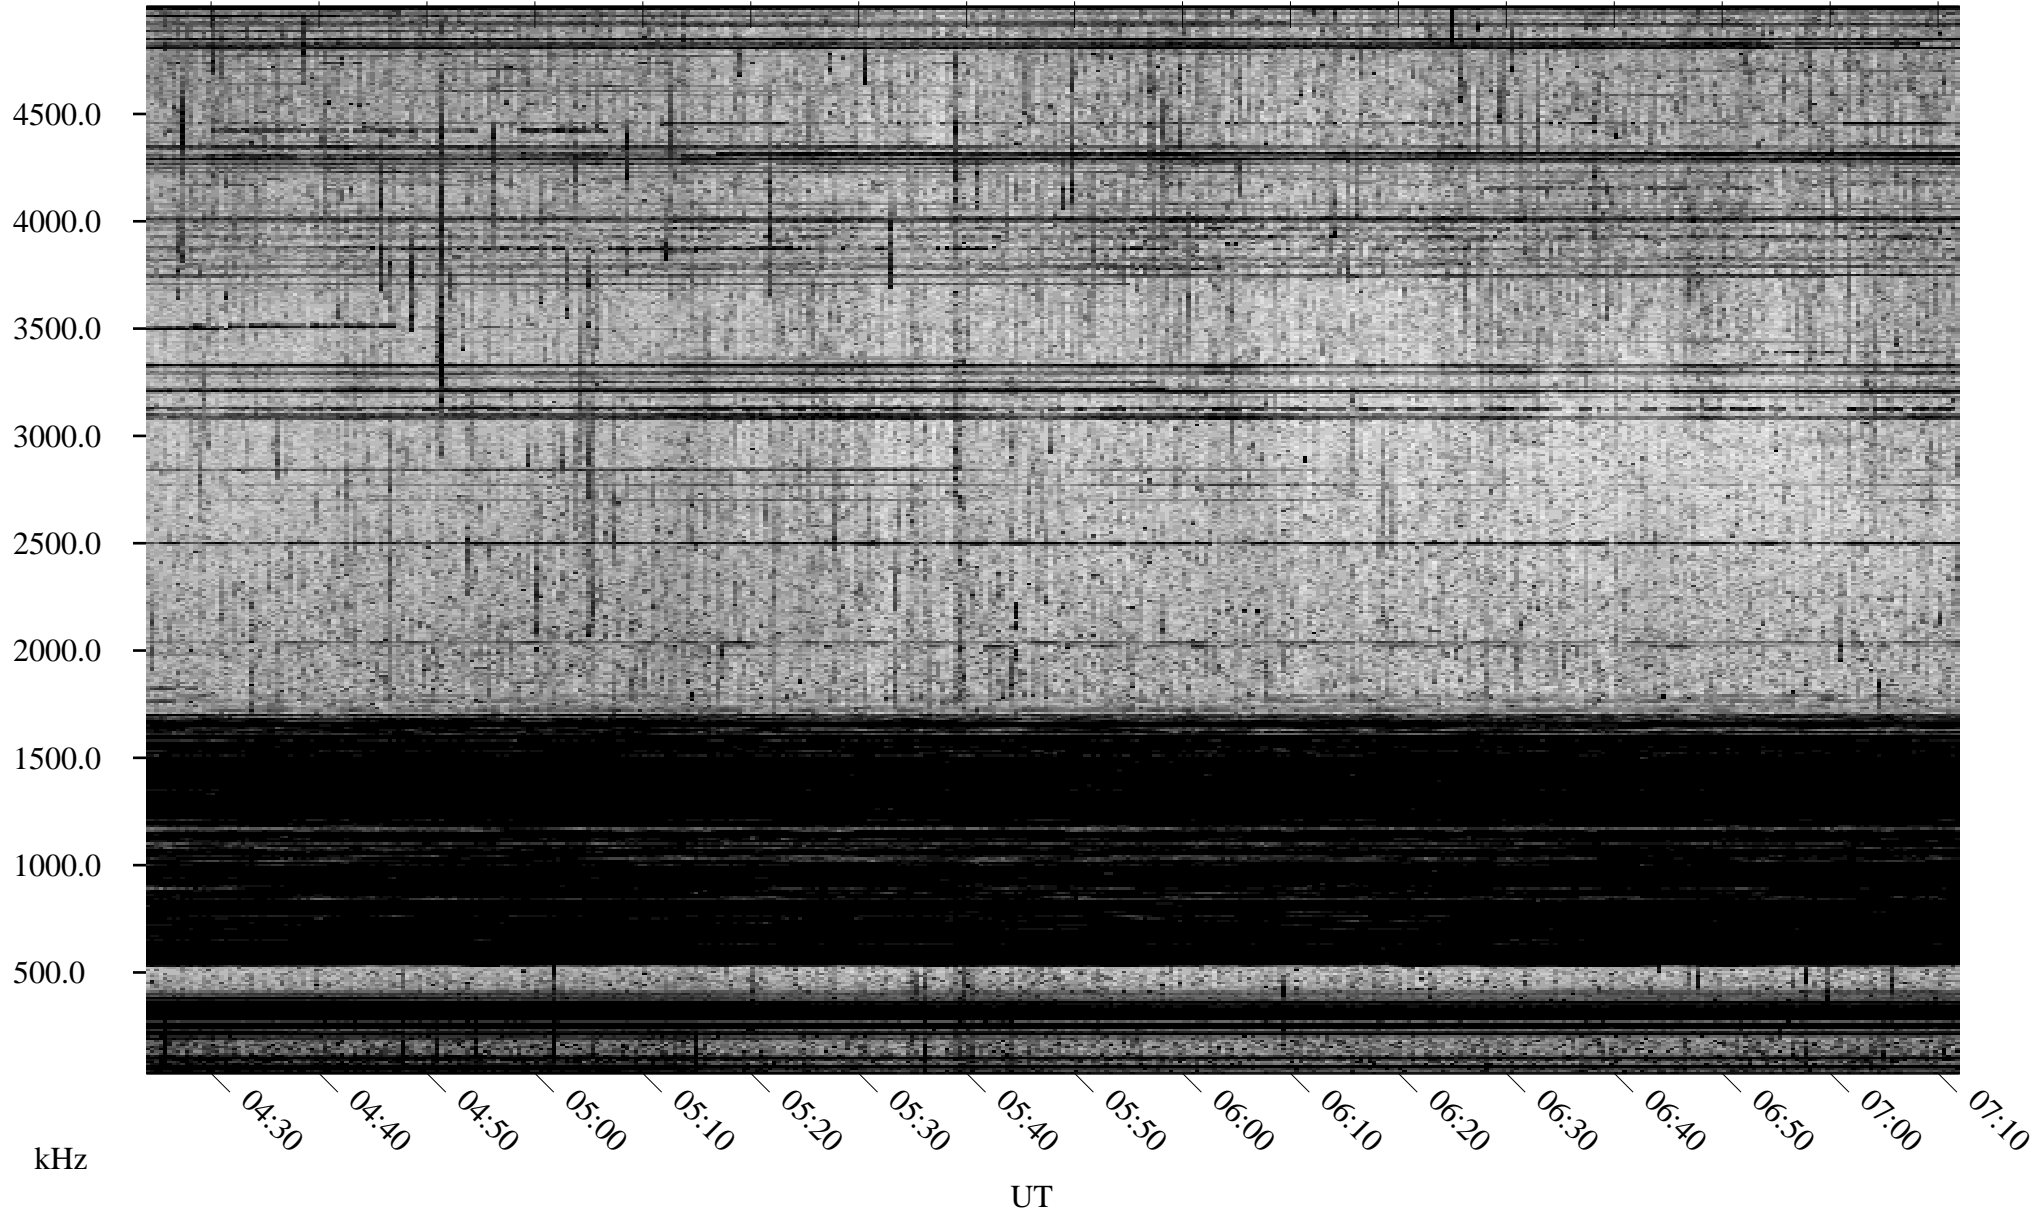

08/10/2001 Churchill, Manitoba

Linear Scale Black = 161 White = 15

ch01222l.r00m max_12

Page 1

08/10/2001 Churchill, Manitoba

Linear Scale Black = 161 White = 15

ch01222l.r00m max_12

Page 2

08/11/2001 Churchill, Manitoba

Linear Scale Black = 161 White = 15

ch01222l.r00m max_12

Page 3

08/11/2001 Churchill, Manitoba

Linear Scale Black = 161 White = 15

ch01222l.r00m max_12

Page 4

08/11/2001 Churchill, Manitoba

Linear Scale Black = 161 White = 15

ch01222l.r00m max_12

Page 5

08/11/2001 Churchill, Manitoba

Linear Scale Black = 161 White = 15

ch01222l.r00m max_12

Page 6

08/11/2001 Churchill, Manitoba

Linear Scale Black = 161 White = 15

ch01222l.r00m max_12

Page 7

08/11/2001 Churchill, Manitoba

Linear Scale Black = 161 White = 15

ch01222l.r00m max_12