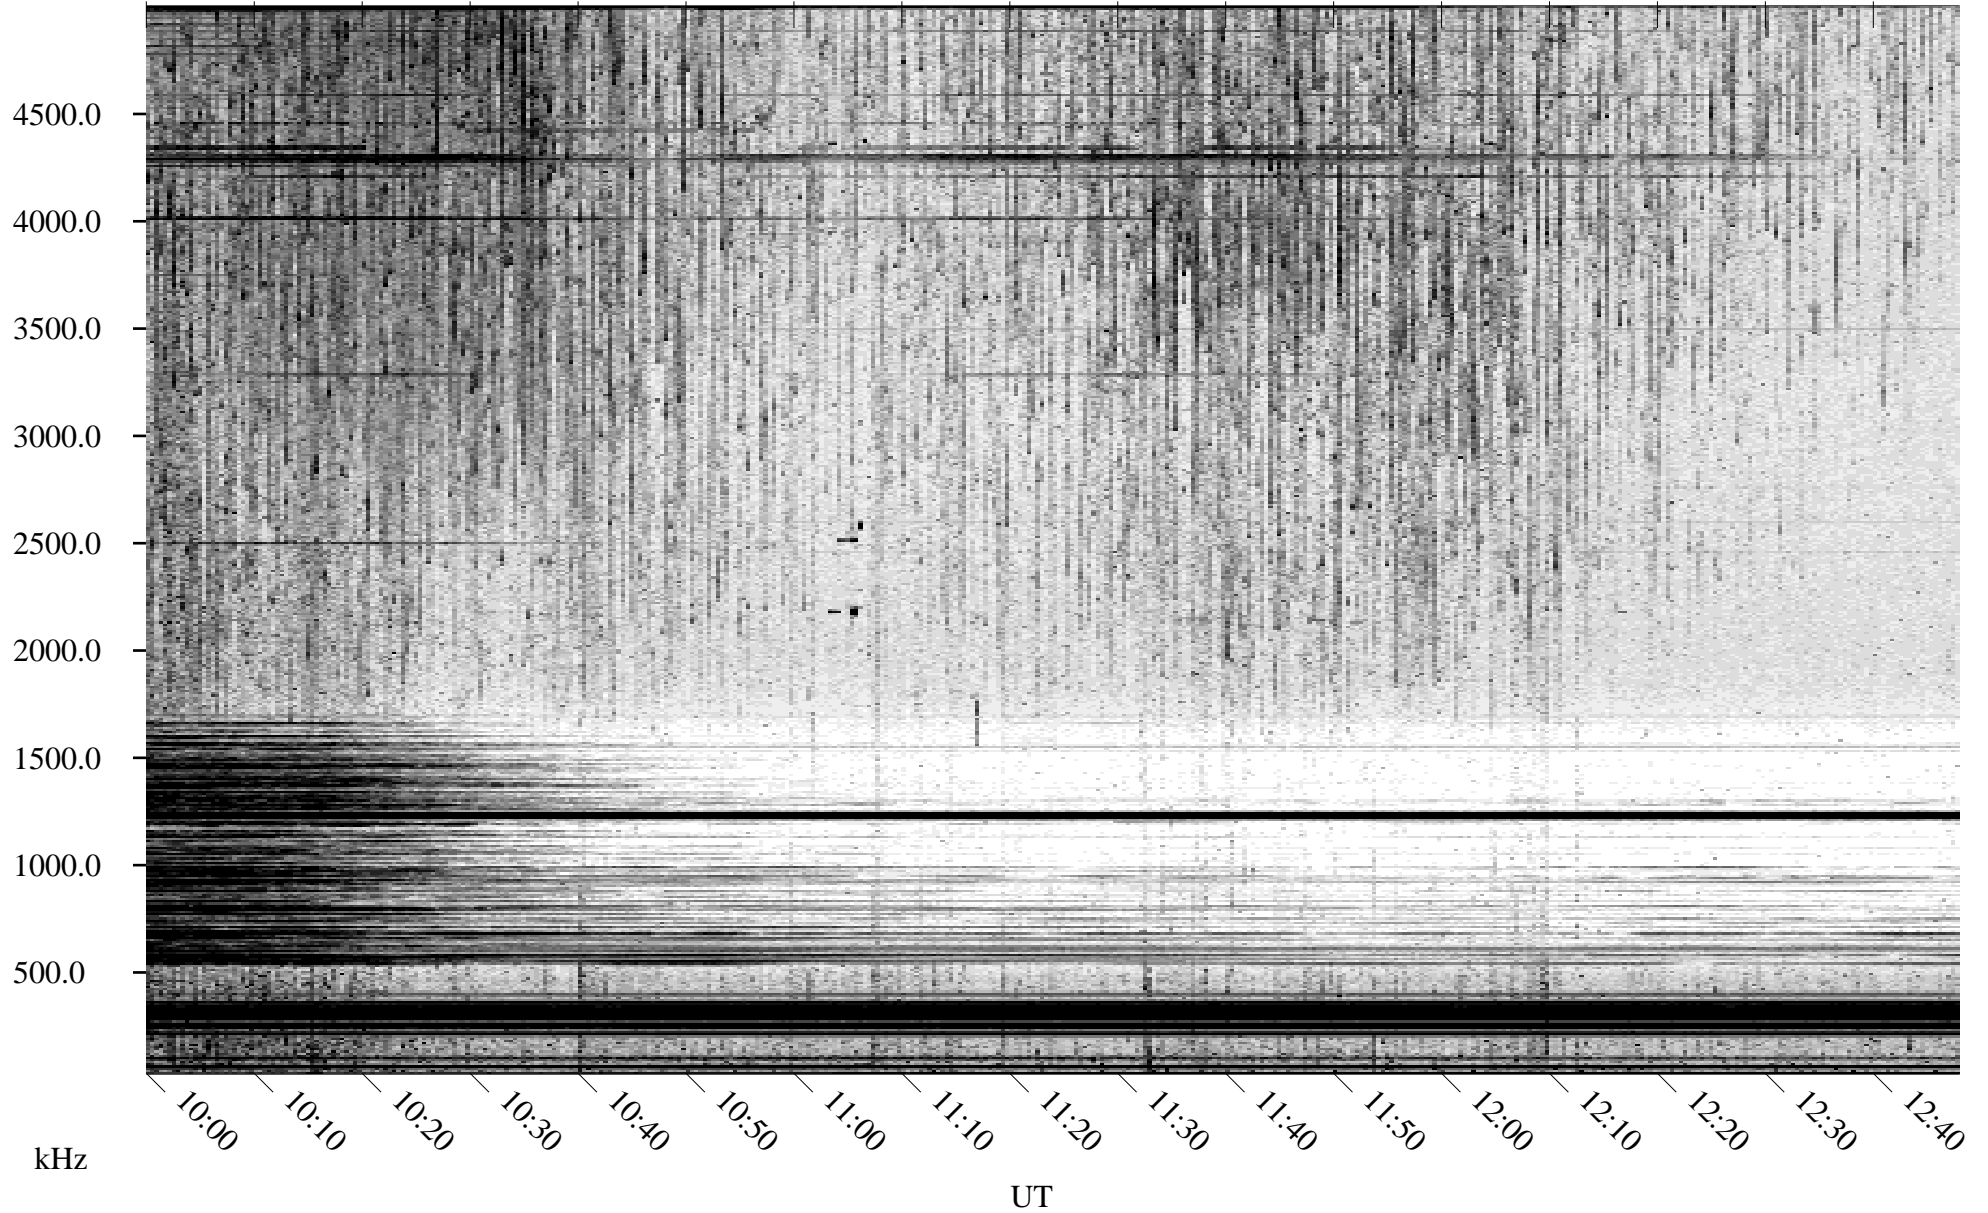

# 08/13/2001 Churchill, Manitoba

Linear Scale    Black = 161    White = 15

ch01224l.r00m max\_12

Page 4

# 08/13/2001 Churchill, Manitoba

Linear Scale    Black = 161    White = 15

ch01224l.r00m max\_12

Page 5

# 08/13/2001 Churchill, Manitoba

Linear Scale    Black = 161    White = 15

ch01224l.r00m max\_12

Page 6

# 08/13/2001 Churchill, Manitoba

Linear Scale    Black = 161    White = 15

ch01224l.r00m max\_12

Page 7