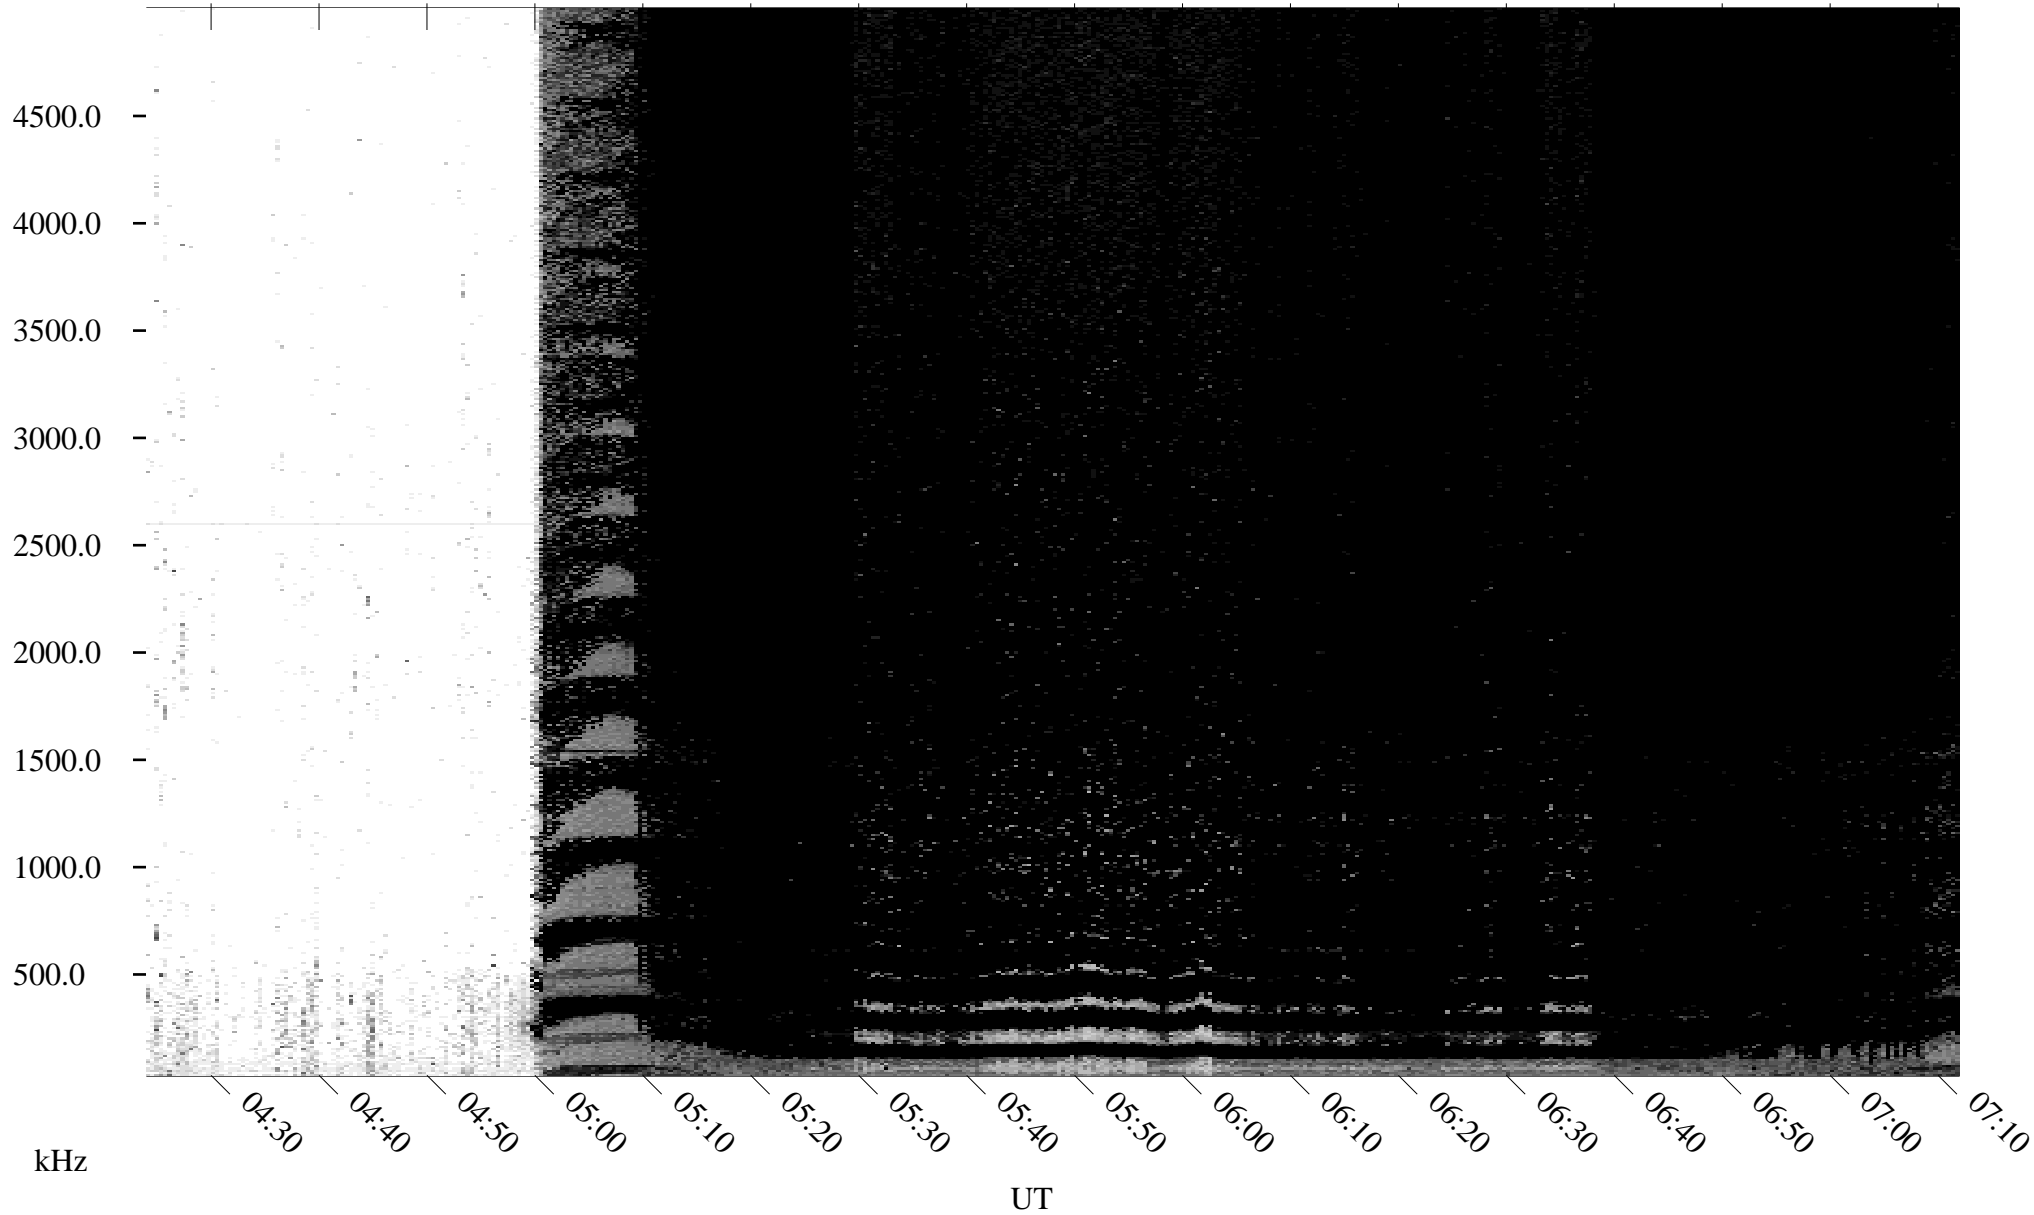

# 08/12/2001 Churchill, Manitoba

Linear Scale    Black = 161    White = 15

ch01224l.r00m max\_12

Page 2

# 08/13/2001 Churchill, Manitoba

Linear Scale    Black = 161    White = 15

ch01224l.r00m max\_12

Page 3

# 08/13/2001 Churchill, Manitoba

Linear Scale    Black = 161    White = 15

ch01224l.r00m max\_12

Page 4

# 08/13/2001 Churchill, Manitoba

Linear Scale    Black = 161    White = 15

ch01224l.r00m max\_12

Page 5