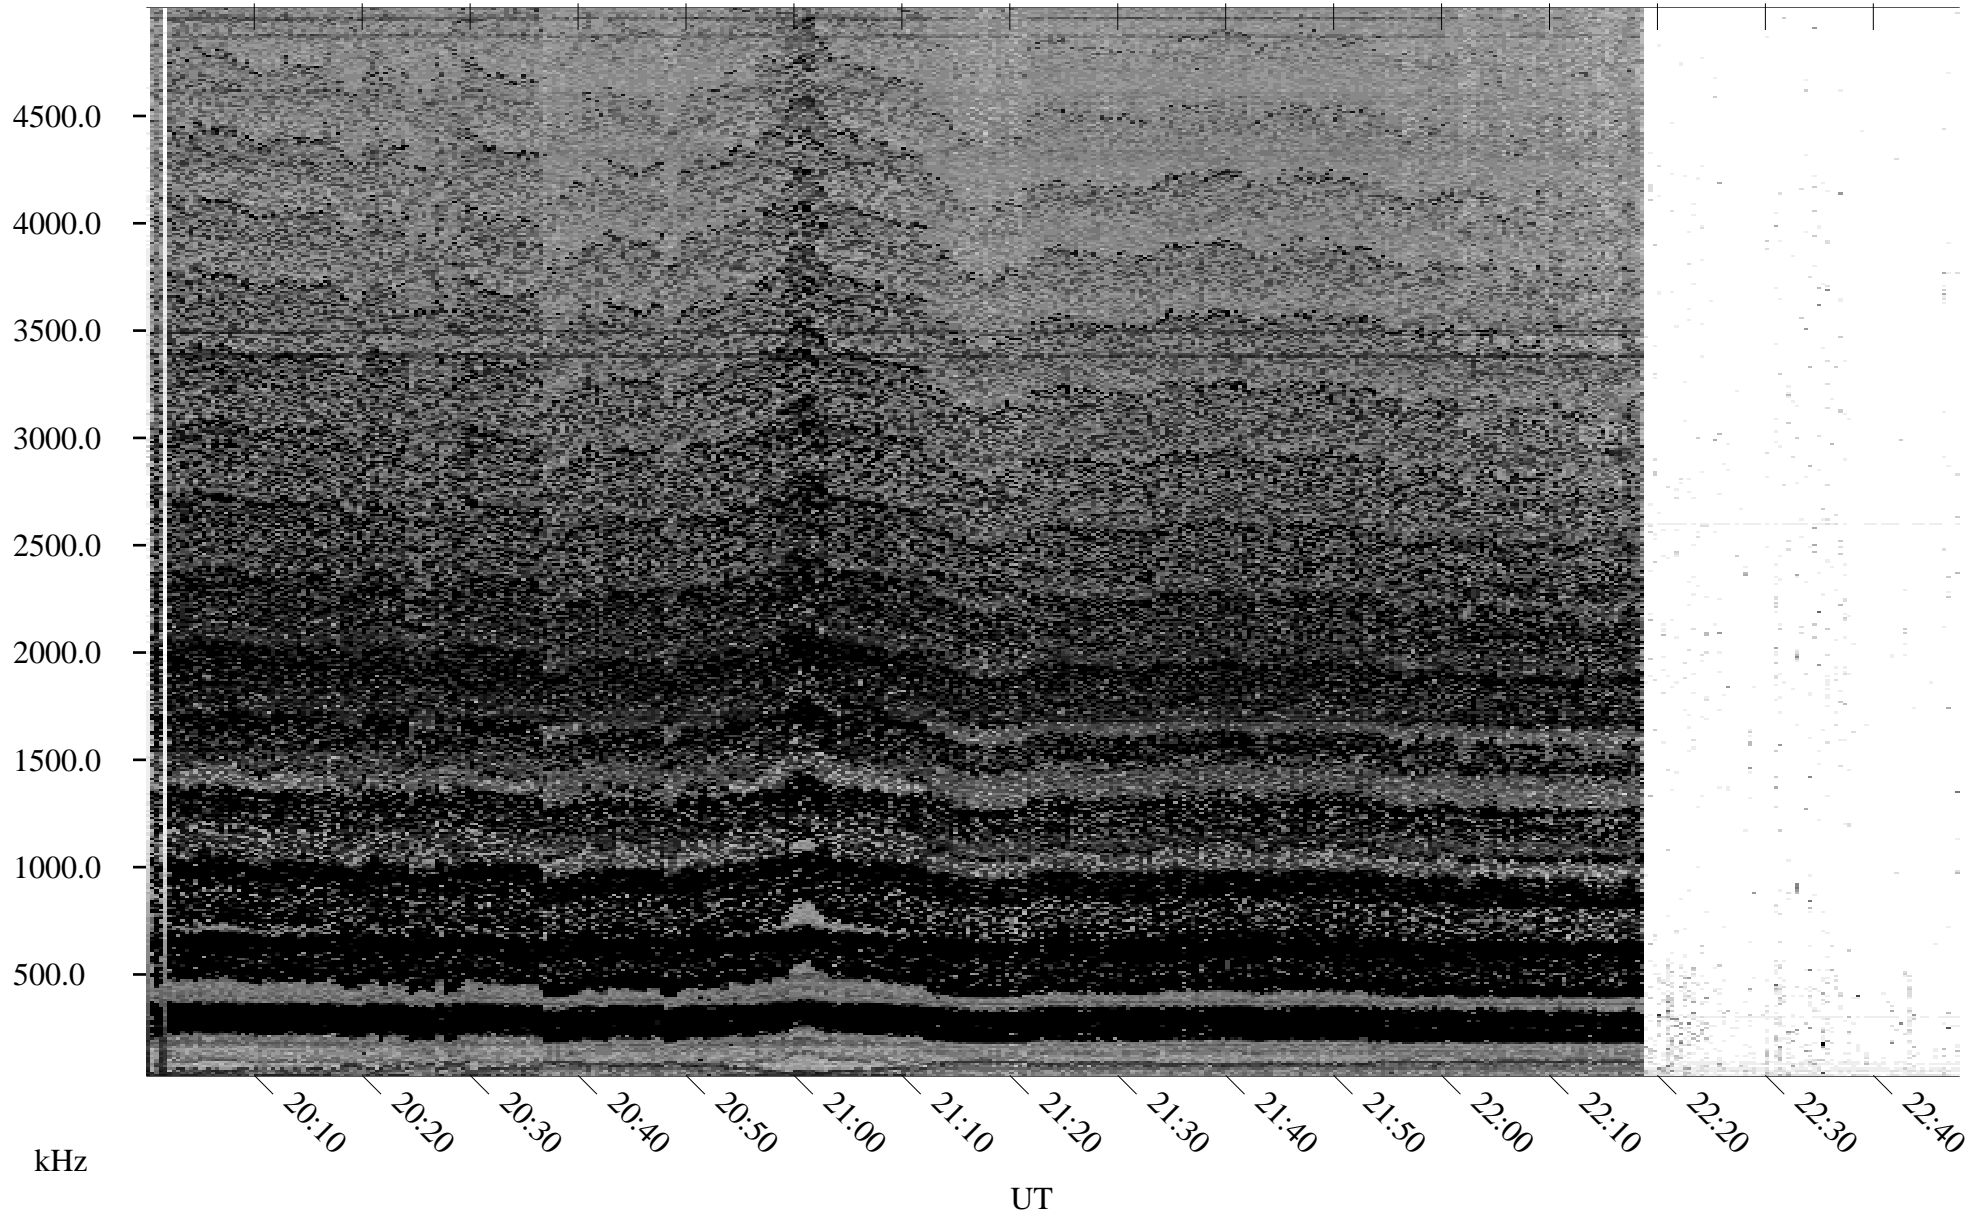

# 08/12/2001 Churchill, Manitoba

Linear Scale    Black = 161    White = 15

ch01224l.r00m max\_12

Page 1

# 08/12/2001 Churchill, Manitoba

Linear Scale    Black = 161    White = 15

ch01224l.r00m max\_12

Page 2

# 08/13/2001 Churchill, Manitoba

Linear Scale    Black = 161    White = 15

ch01224l.r00m max\_12

Page 3

# 08/13/2001 Churchill, Manitoba

Linear Scale    Black = 161    White = 15

ch01224l.r00m max\_12

Page 4