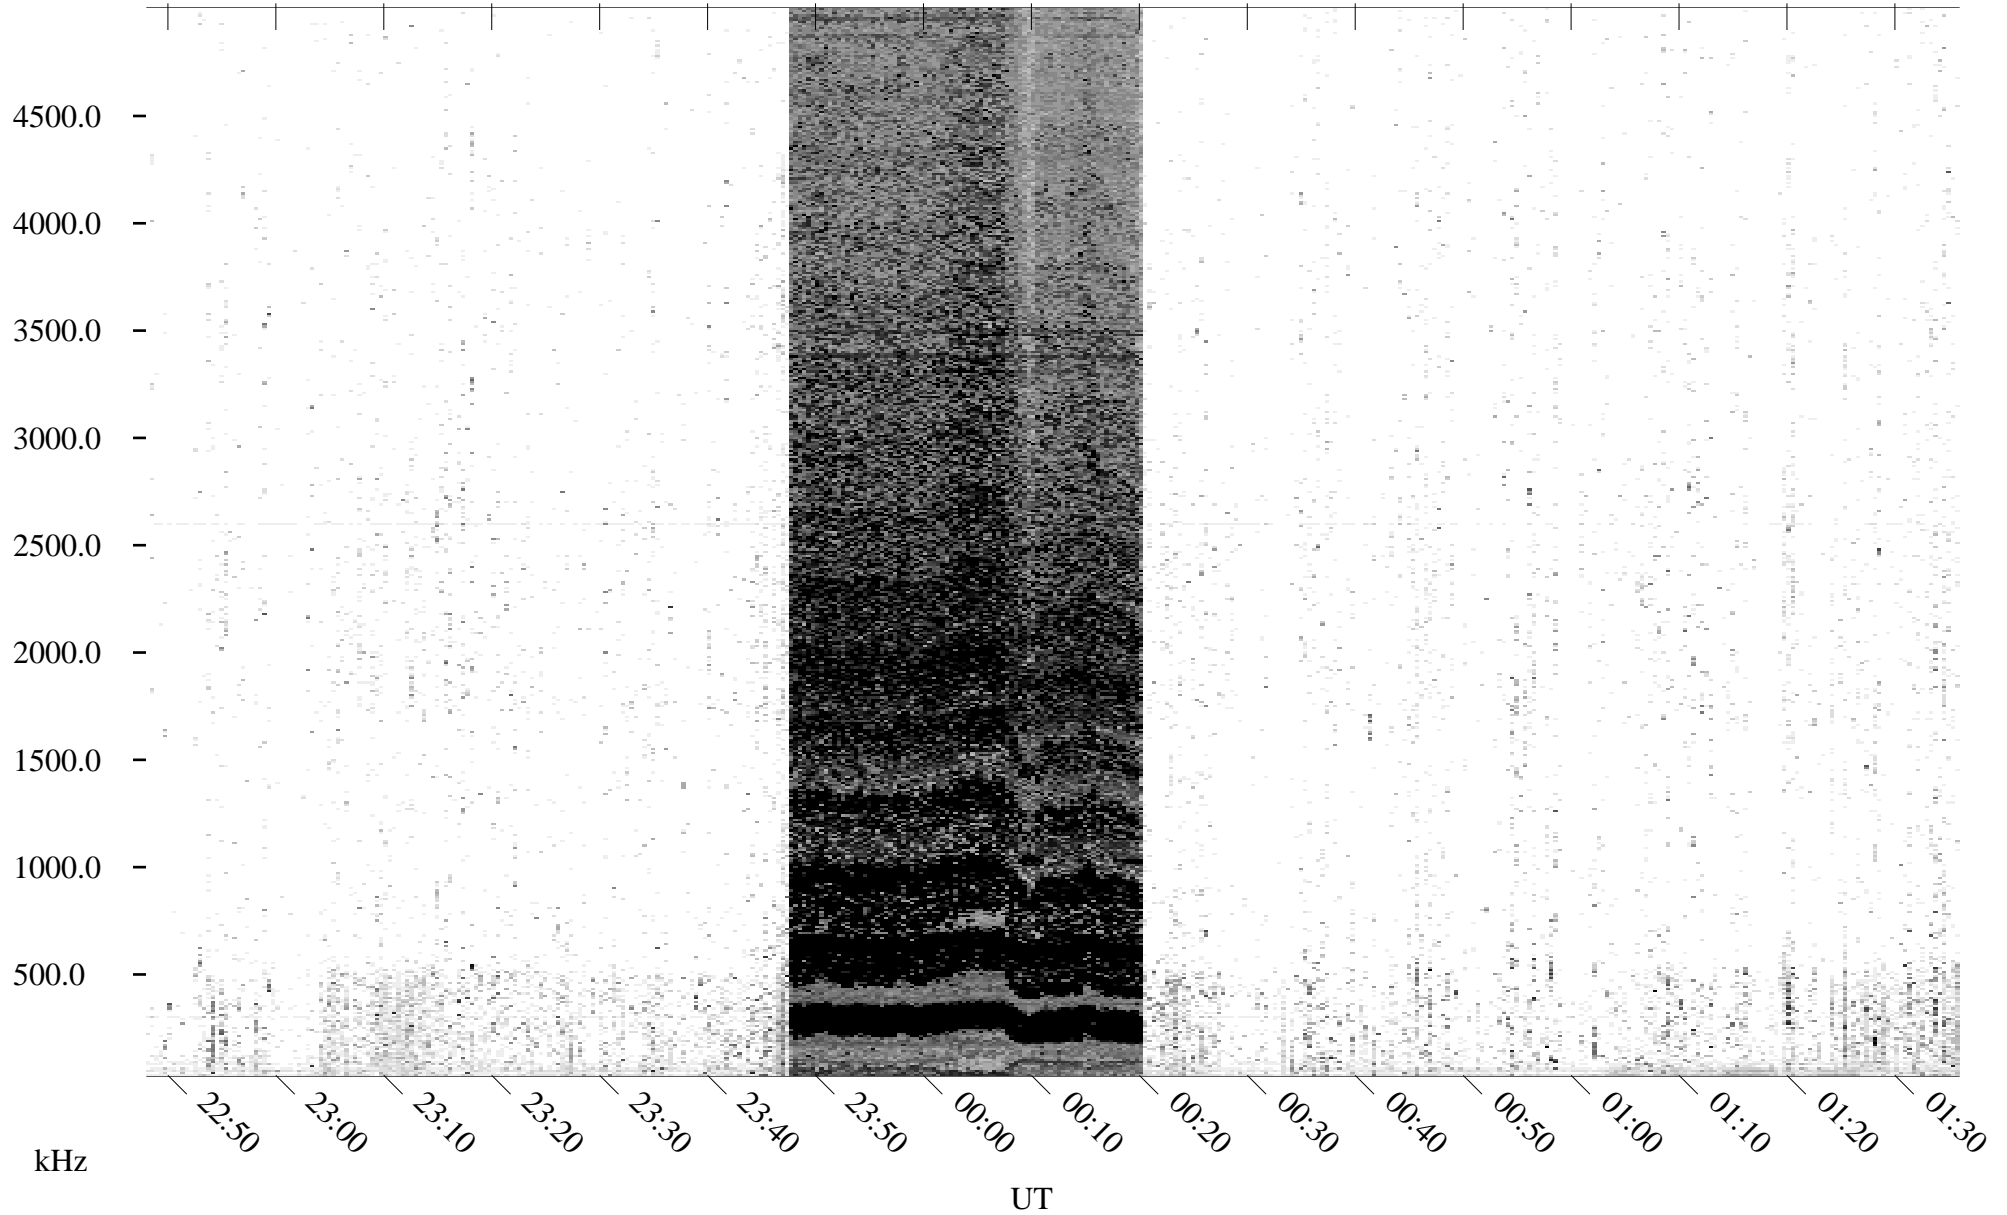

# 08/12/2001 Churchill, Manitoba

Linear Scale    Black = 161    White = 15

ch01224l.r00m max\_12

Page 1

# 08/12/2001 Churchill, Manitoba

Linear Scale    Black = 161    White = 15

ch01224l.r00m max\_12

Page 2

# 08/13/2001 Churchill, Manitoba

Linear Scale    Black = 161    White = 15

ch01224l.r00m max\_12

Page 3

# 08/13/2001 Churchill, Manitoba

Linear Scale    Black = 161    White = 15

ch01224l.r00m max\_12

Page 4