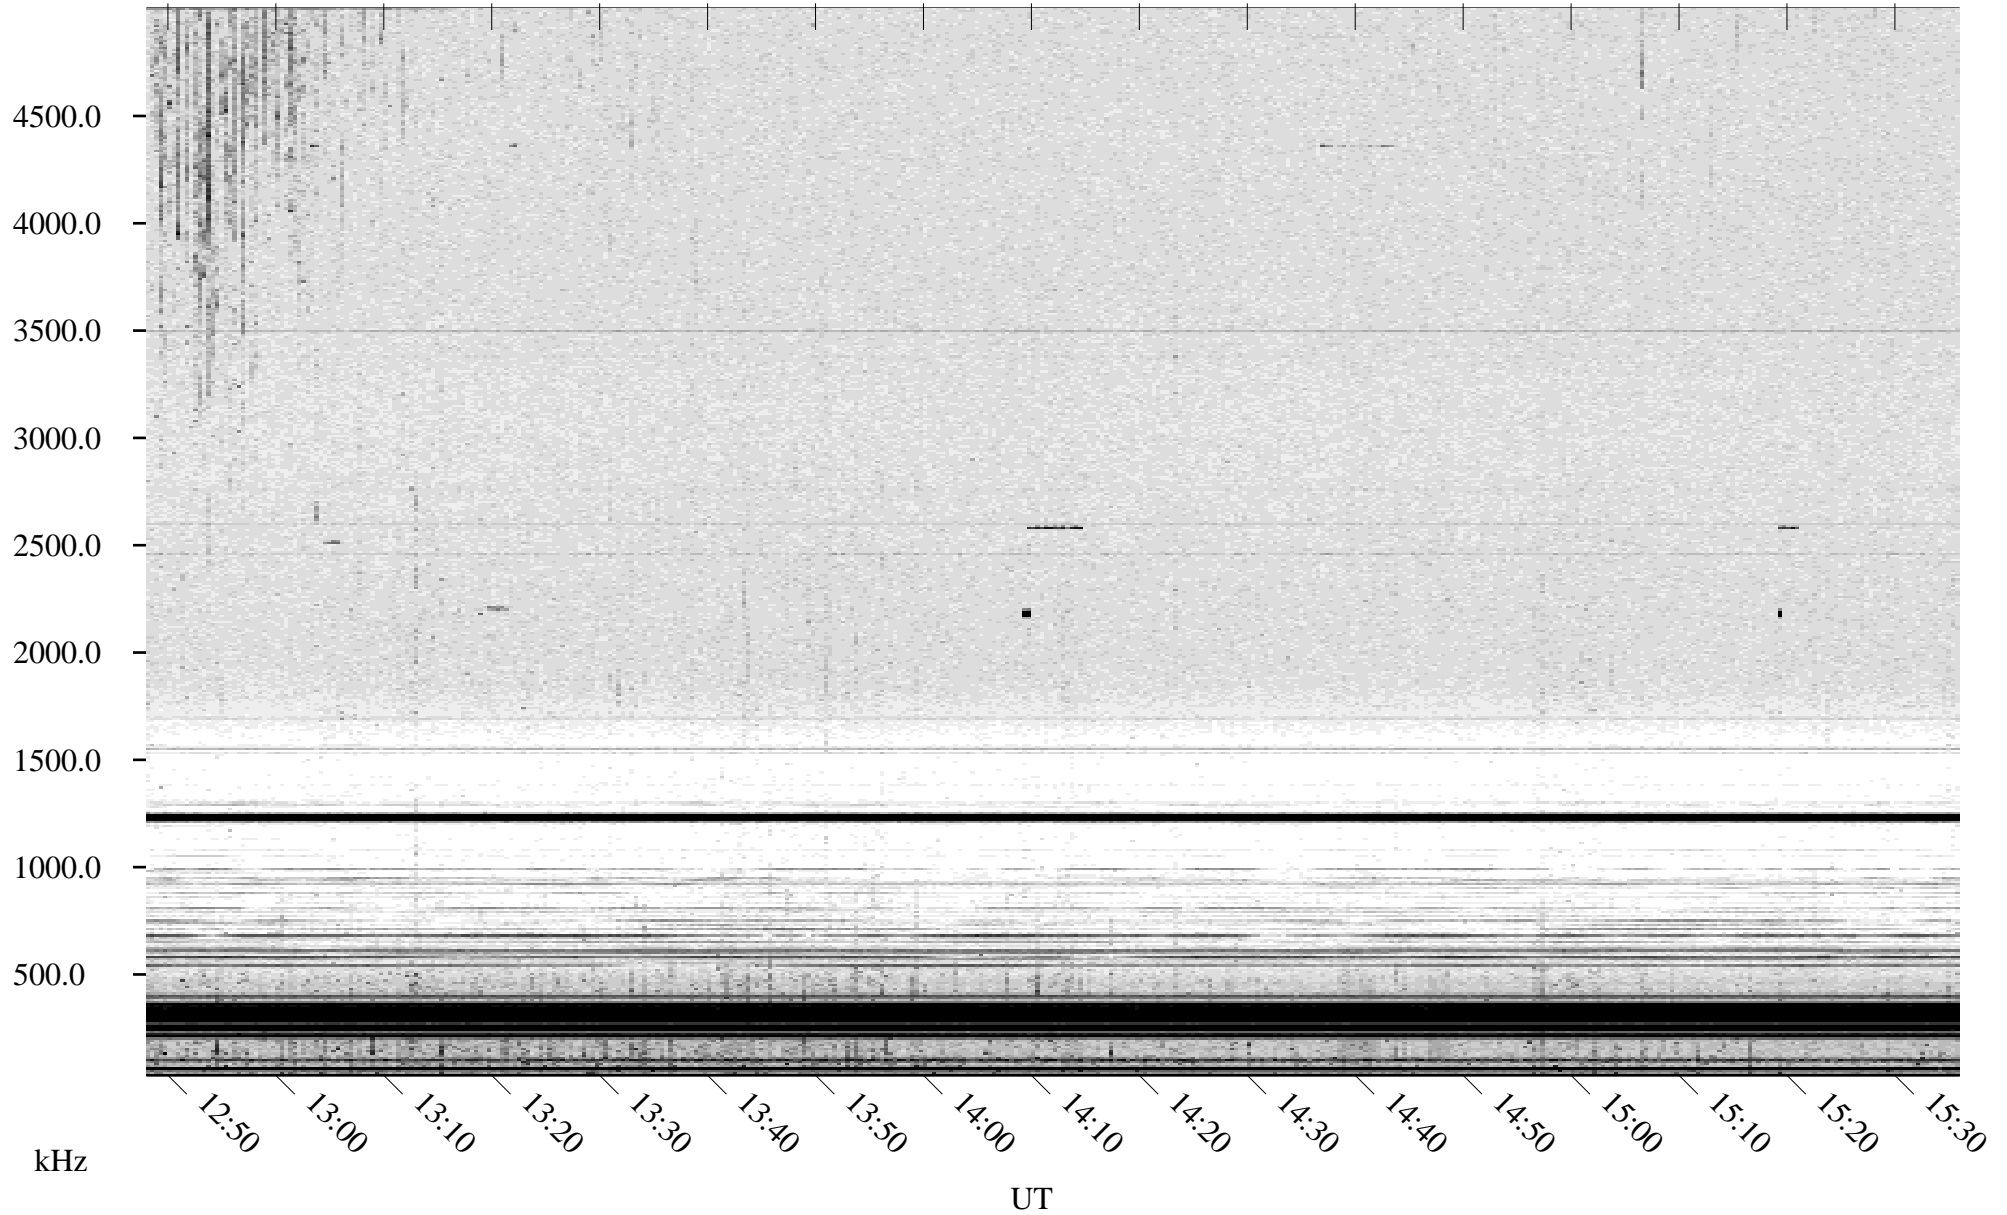

# 08/13/2001 Churchill, Manitoba

Linear Scale    Black = 161    White = 15

ch01224l.r00m max\_12

Page 5

# 08/13/2001 Churchill, Manitoba

Linear Scale    Black = 161    White = 15

ch01224l.r00m max\_12

Page 6

# 08/13/2001 Churchill, Manitoba

Linear Scale    Black = 161    White = 15

ch01224l.r00m max\_12

Page 7

# 08/13/2001 Churchill, Manitoba

Linear Scale Black = 161 White = 15

ch01224l.r00m max\_12

Page 8