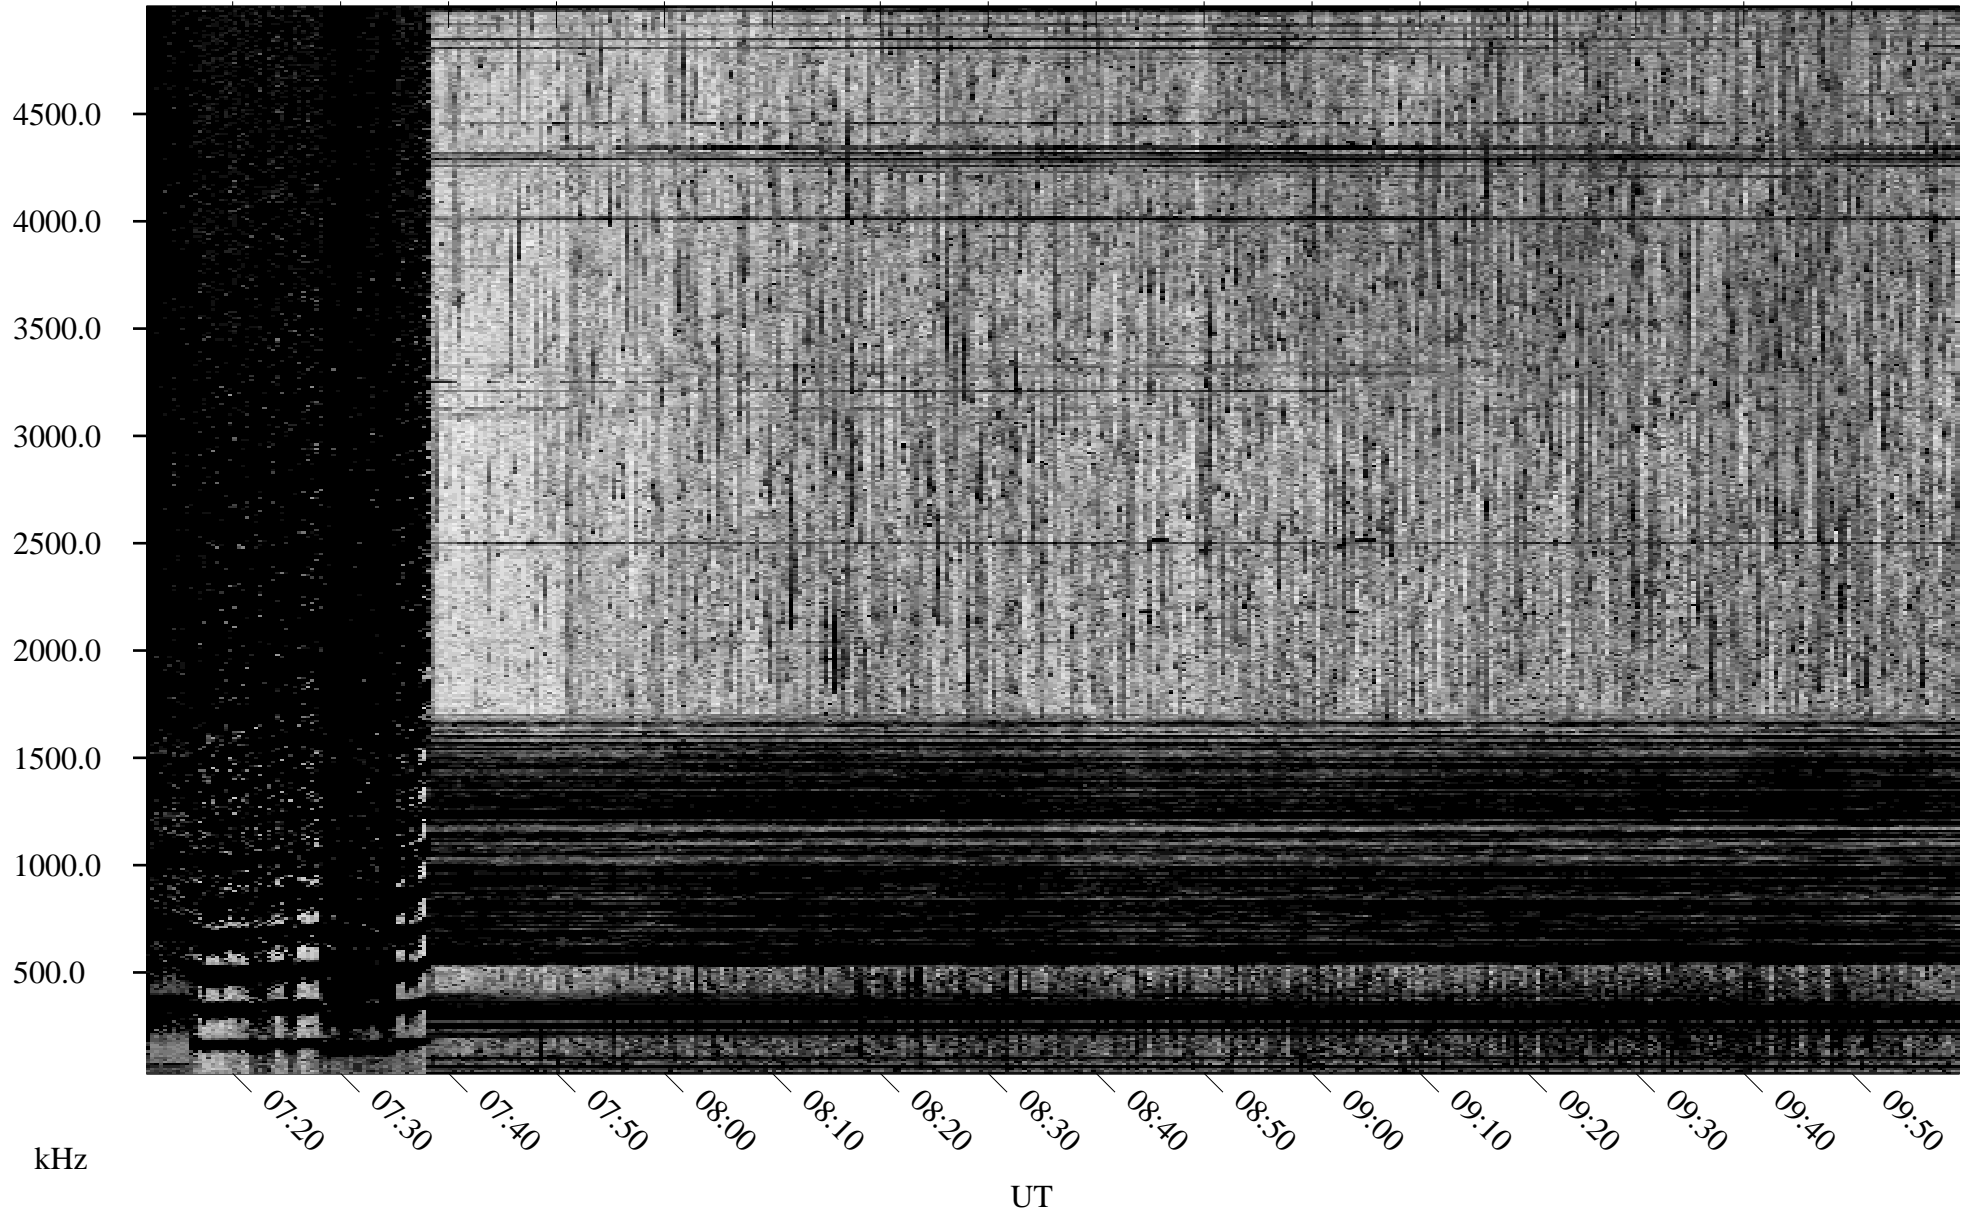

# 08/13/2001 Churchill, Manitoba

Linear Scale    Black = 161    White = 15

ch01224l.r00m max\_12

Page 4

# 08/13/2001 Churchill, Manitoba

Linear Scale    Black = 161    White = 15

ch01224l.r00m max\_12

Page 5