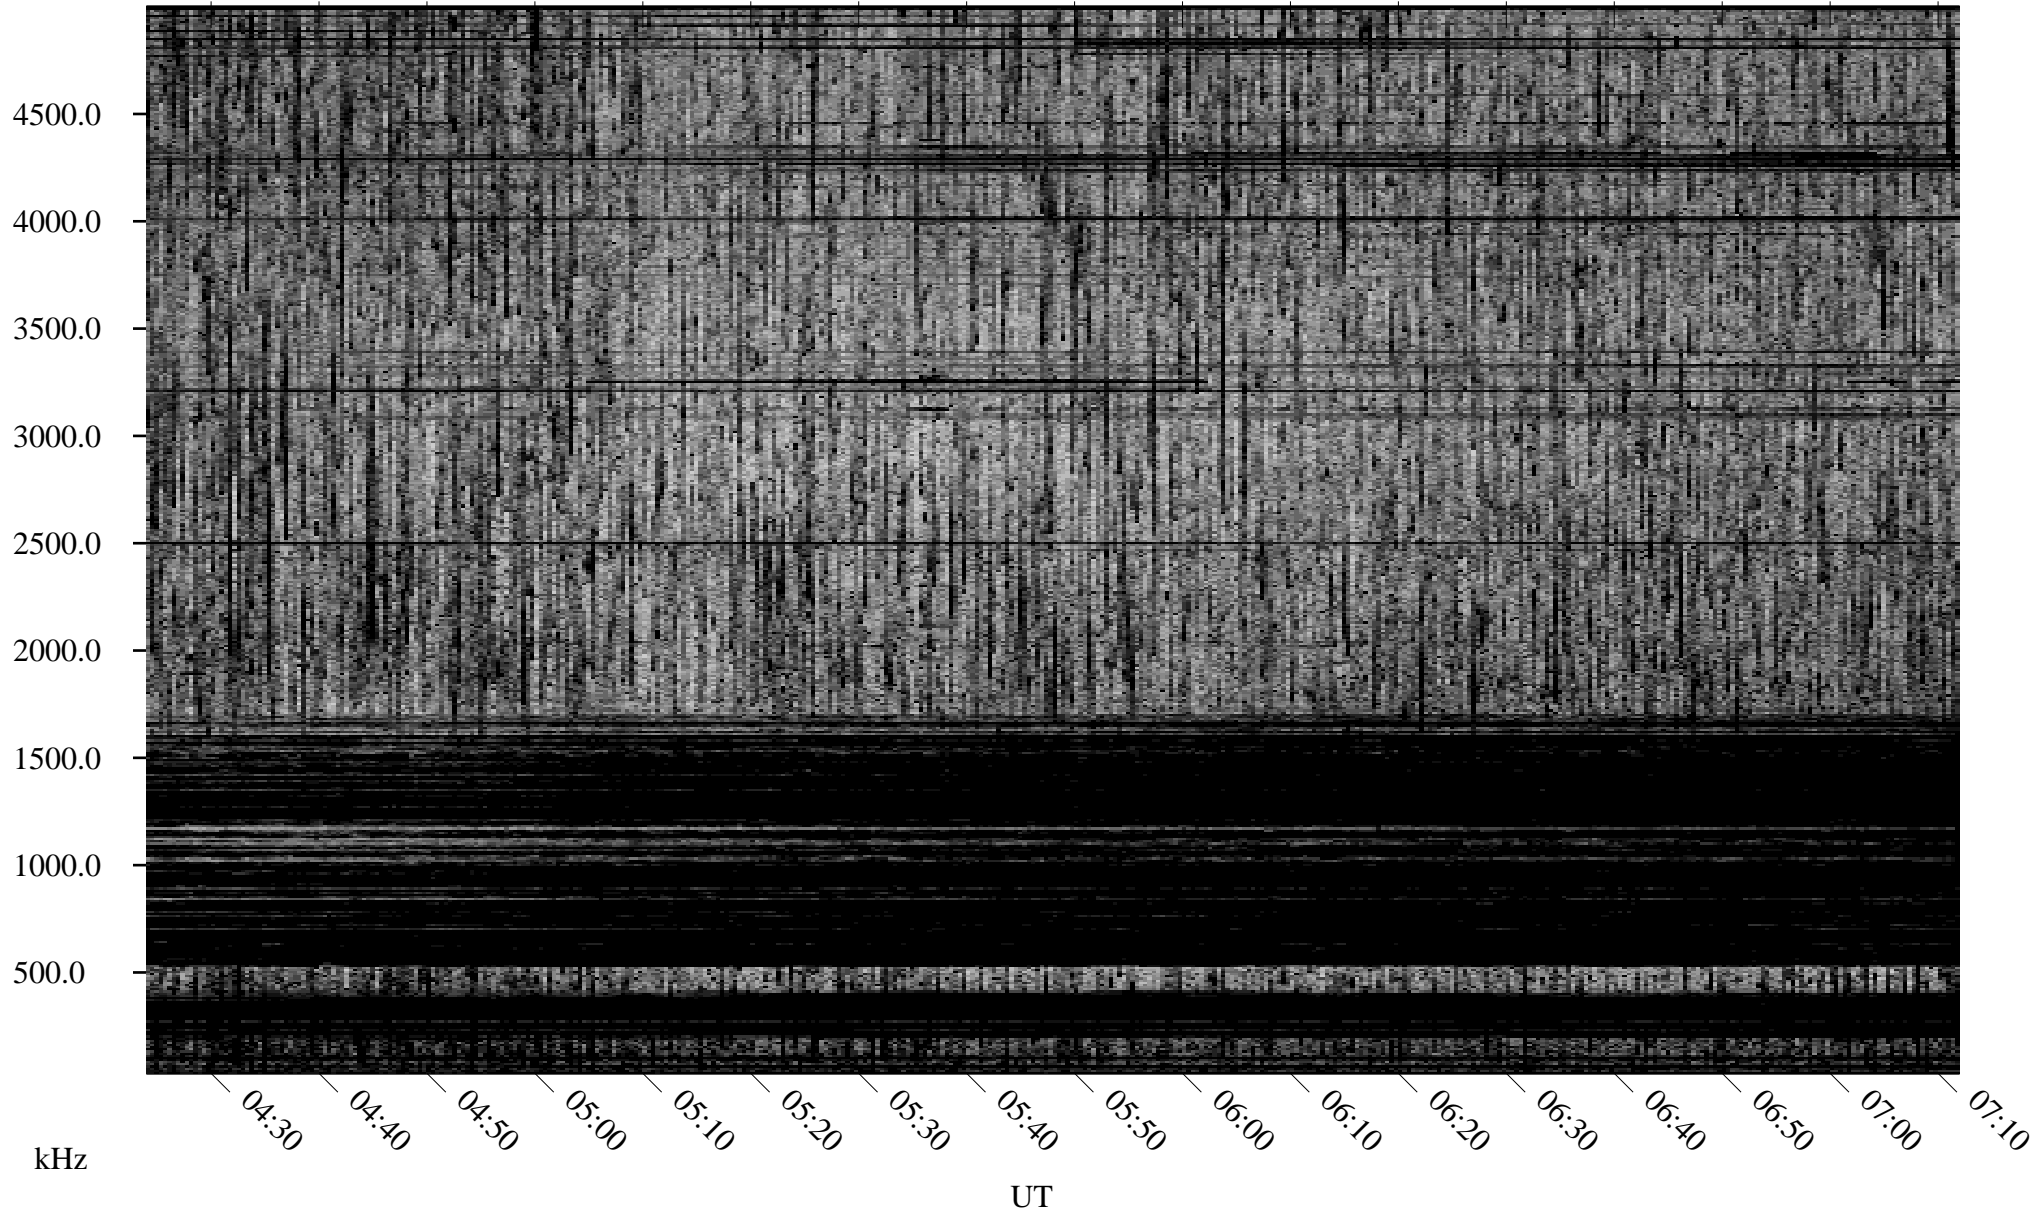

08/13/2001 Churchill, Manitoba

Linear Scale Black = 161 White = 15

ch01225l.r00m max_12

Page 1

08/13/2001 Churchill, Manitoba

Linear Scale Black = 161 White = 15

ch01225l.r00m max_12

Page 2

08/14/2001 Churchill, Manitoba

Linear Scale Black = 161 White = 15

ch01225l.r00m max_12

Page 3

08/14/2001 Churchill, Manitoba

Linear Scale Black = 161 White = 15

ch01225l.r00m max_12

Page 4

08/14/2001 Churchill, Manitoba

Linear Scale Black = 161 White = 15

ch012251.r00m max_12

Page 5

08/14/2001 Churchill, Manitoba

Linear Scale Black = 161 White = 15

ch012251.r00m max_12

Page 6

08/14/2001 Churchill, Manitoba

Linear Scale Black = 161 White = 15

ch012251.r00m max_12

Page 7

08/14/2001 Churchill, Manitoba

Linear Scale Black = 161 White = 15

ch012251.r00m max_12

Page 8