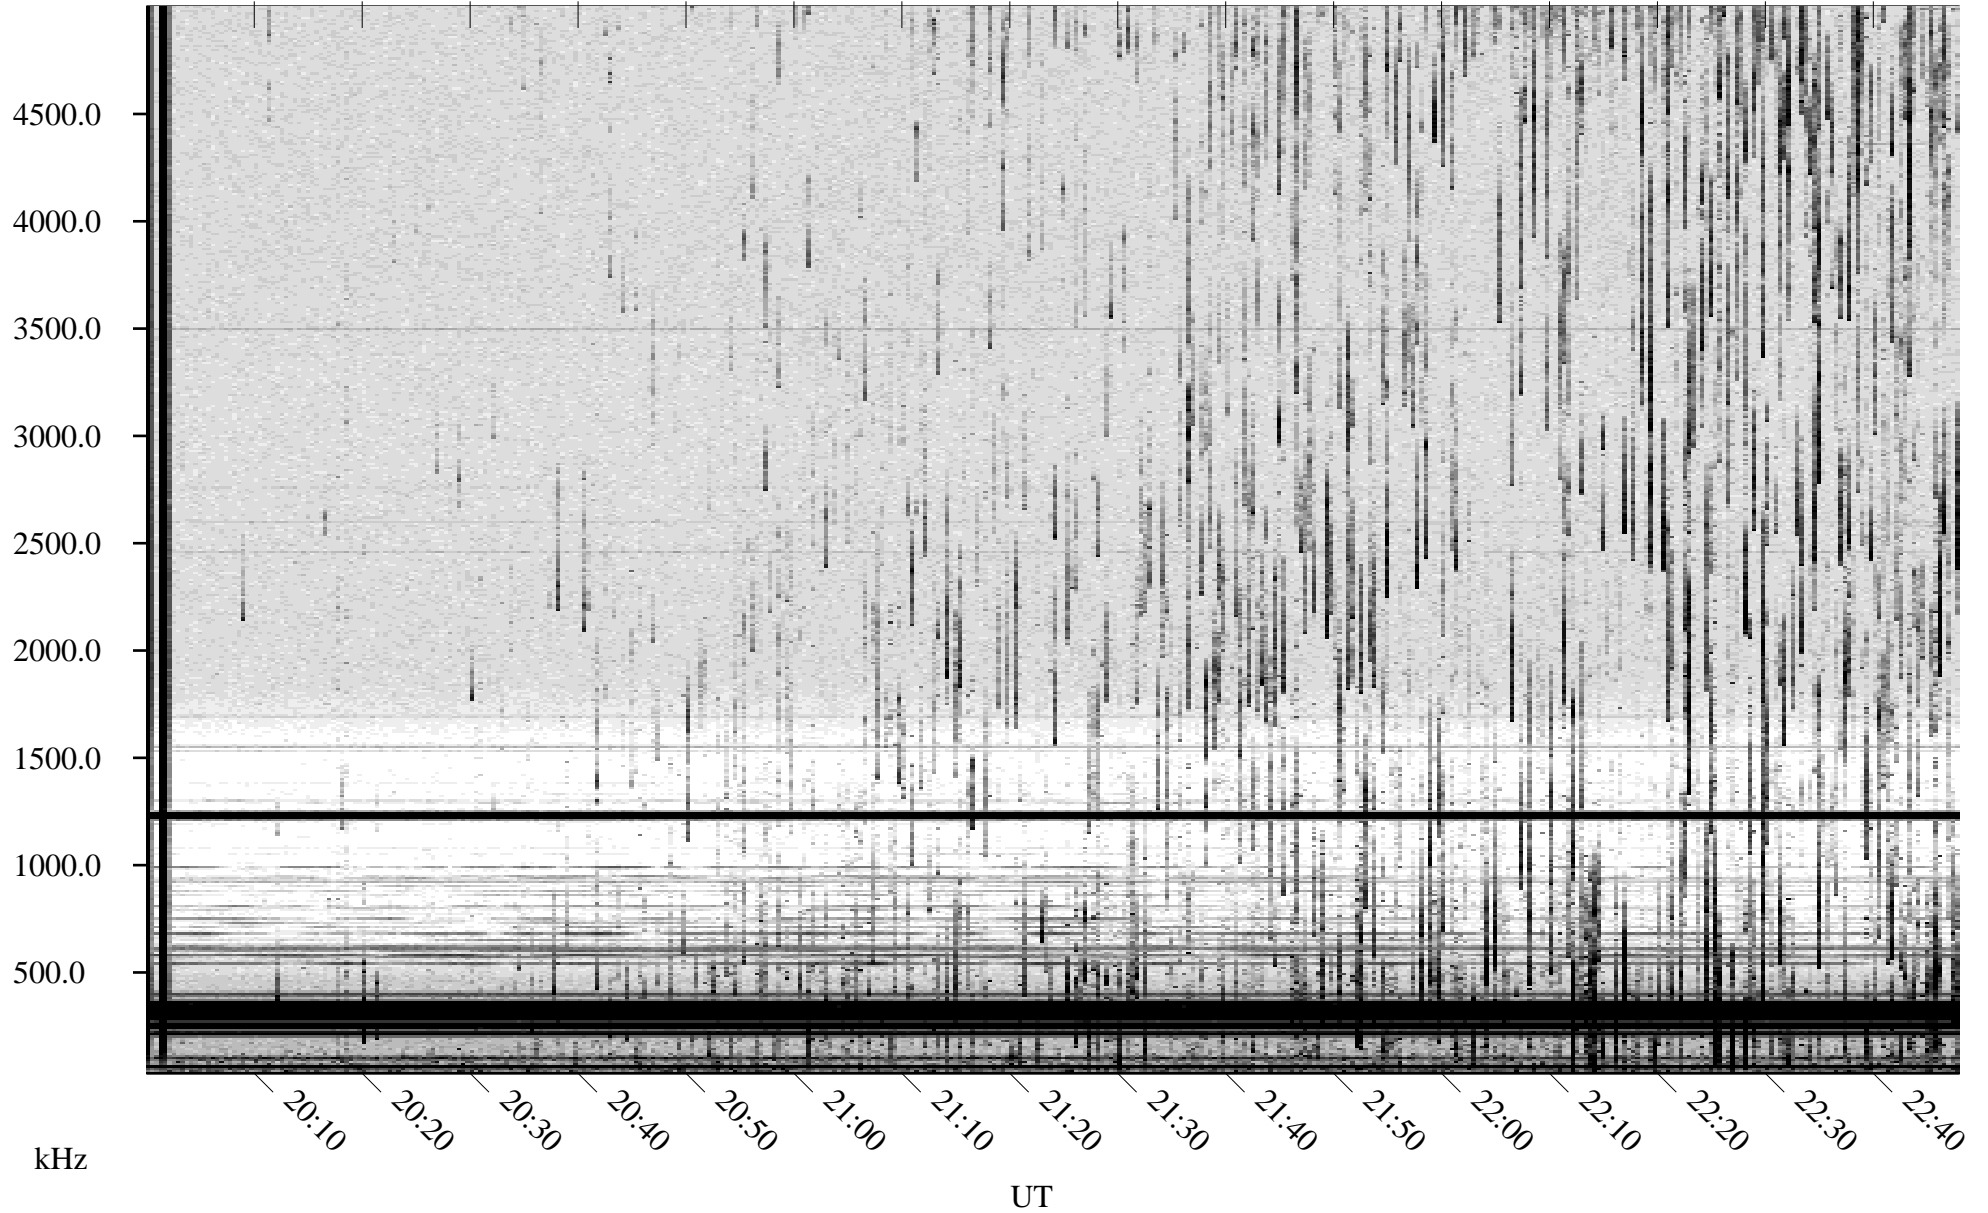

08/13/2001 Churchill, Manitoba

Linear Scale Black = 161 White = 15

ch01225l.r00m max_12

Page 1

08/13/2001 Churchill, Manitoba

Linear Scale Black = 161 White = 15

ch01225l.r00m max_12

Page 2

08/14/2001 Churchill, Manitoba

Linear Scale Black = 161 White = 15

ch01225l.r00m max_12

Page 3

08/14/2001 Churchill, Manitoba

Linear Scale Black = 161 White = 15

ch01225l.r00m max_12

Page 4

08/14/2001 Churchill, Manitoba

Linear Scale Black = 161 White = 15

ch012251.r00m max_12

Page 5

08/14/2001 Churchill, Manitoba

Linear Scale Black = 161 White = 15

ch012251.r00m max_12

Page 6

08/14/2001 Churchill, Manitoba

Linear Scale Black = 161 White = 15

ch012251.r00m max_12

Page 7

08/14/2001 Churchill, Manitoba

Linear Scale Black = 161 White = 15

ch012251.r00m max_12

Page 8