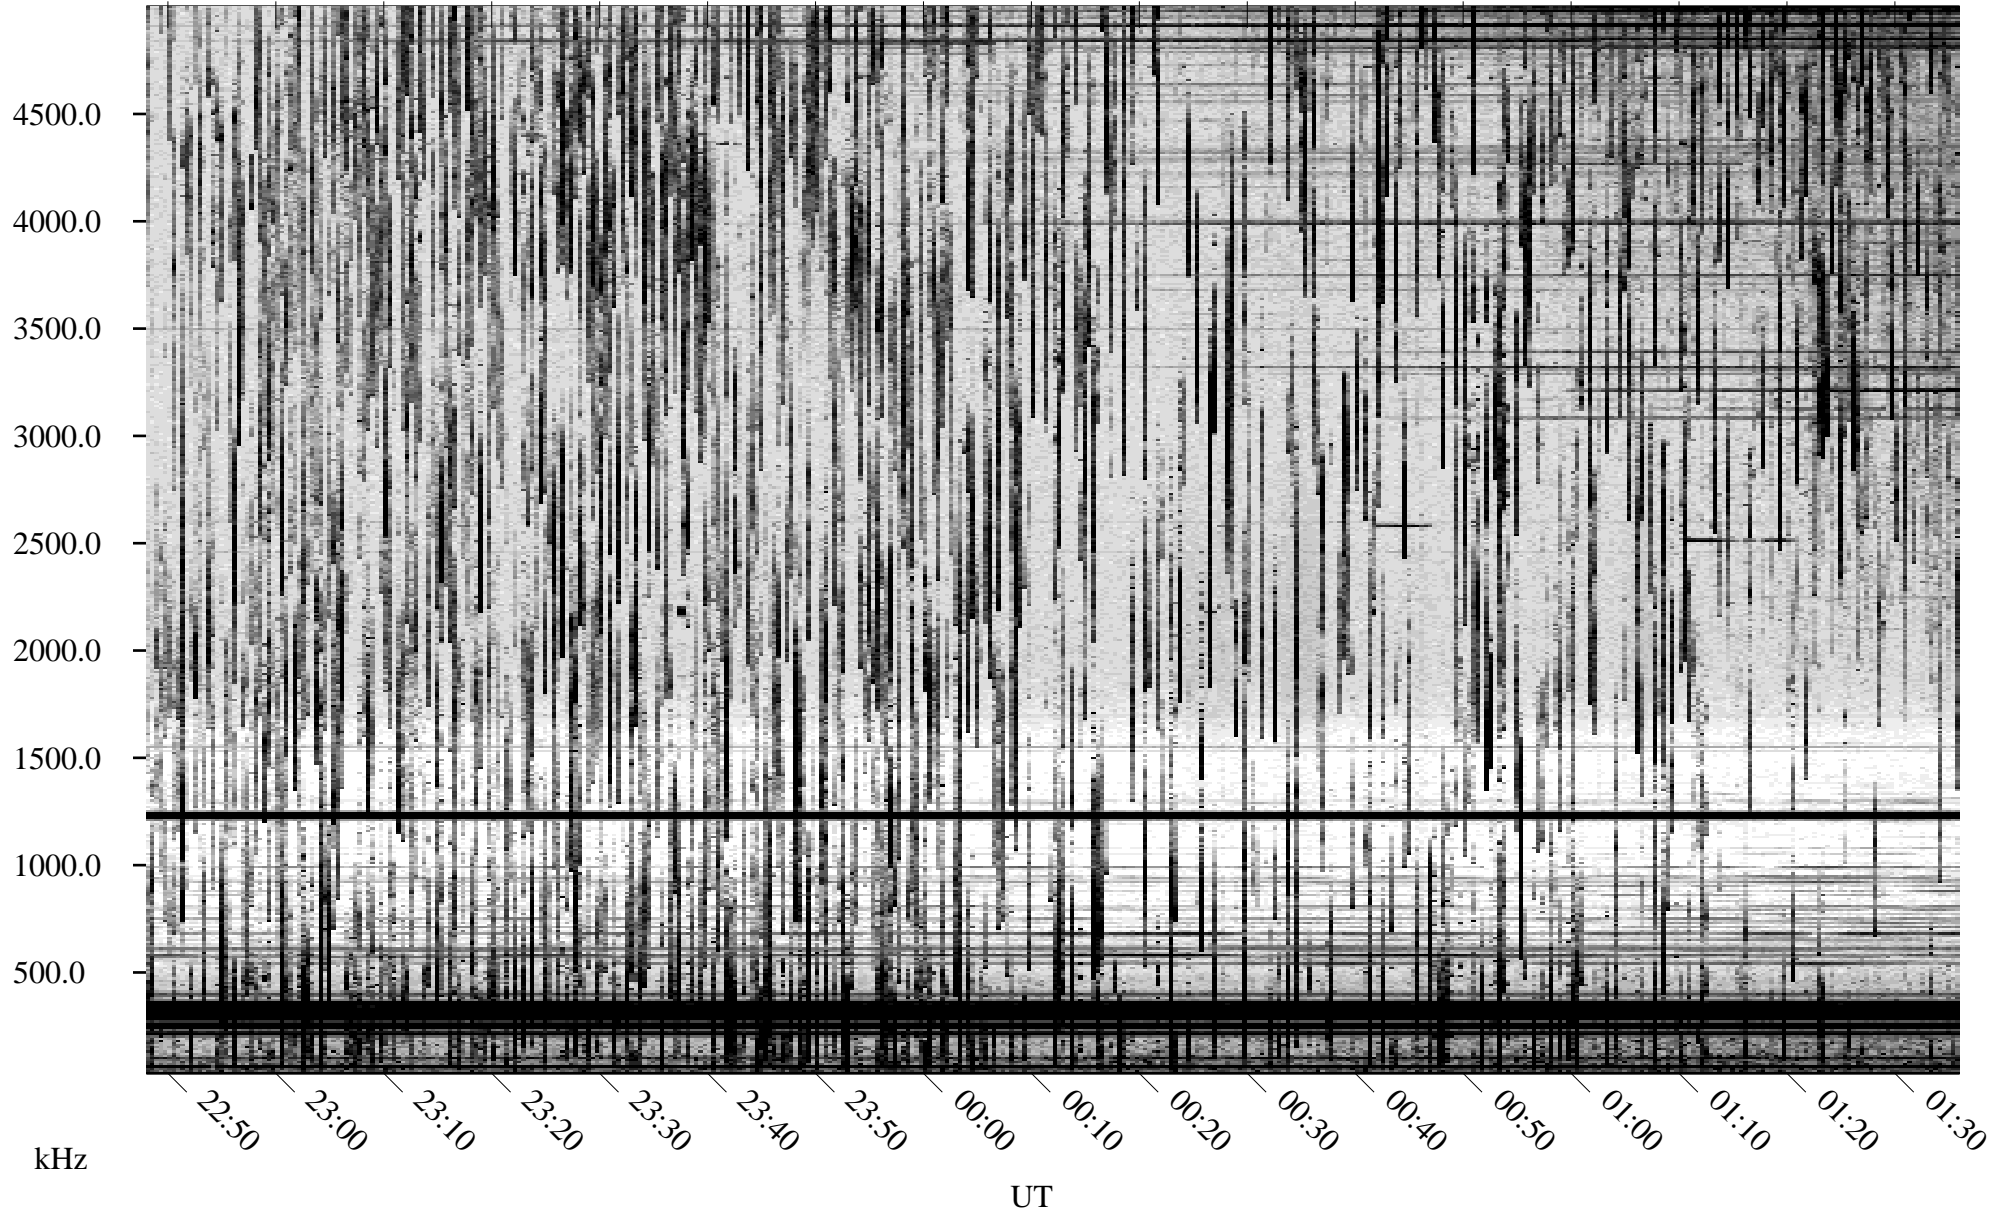

08/13/2001 Churchill, Manitoba

Linear Scale Black = 161 White = 15

ch01225l.r00m max_12

Page 1

08/13/2001 Churchill, Manitoba

Linear Scale Black = 161 White = 15

ch01225l.r00m max_12

Page 2

08/14/2001 Churchill, Manitoba

Linear Scale Black = 161 White = 15

ch01225l.r00m max_12

Page 3

08/14/2001 Churchill, Manitoba

Linear Scale Black = 161 White = 15

ch01225l.r00m max_12

Page 4

08/14/2001 Churchill, Manitoba

Linear Scale Black = 161 White = 15

ch012251.r00m max_12

Page 5

08/14/2001 Churchill, Manitoba

Linear Scale Black = 161 White = 15

ch012251.r00m max_12

Page 6

08/14/2001 Churchill, Manitoba

Linear Scale Black = 161 White = 15

ch012251.r00m max_12

Page 7

08/14/2001 Churchill, Manitoba

Linear Scale Black = 161 White = 15

ch012251.r00m max_12

Page 8