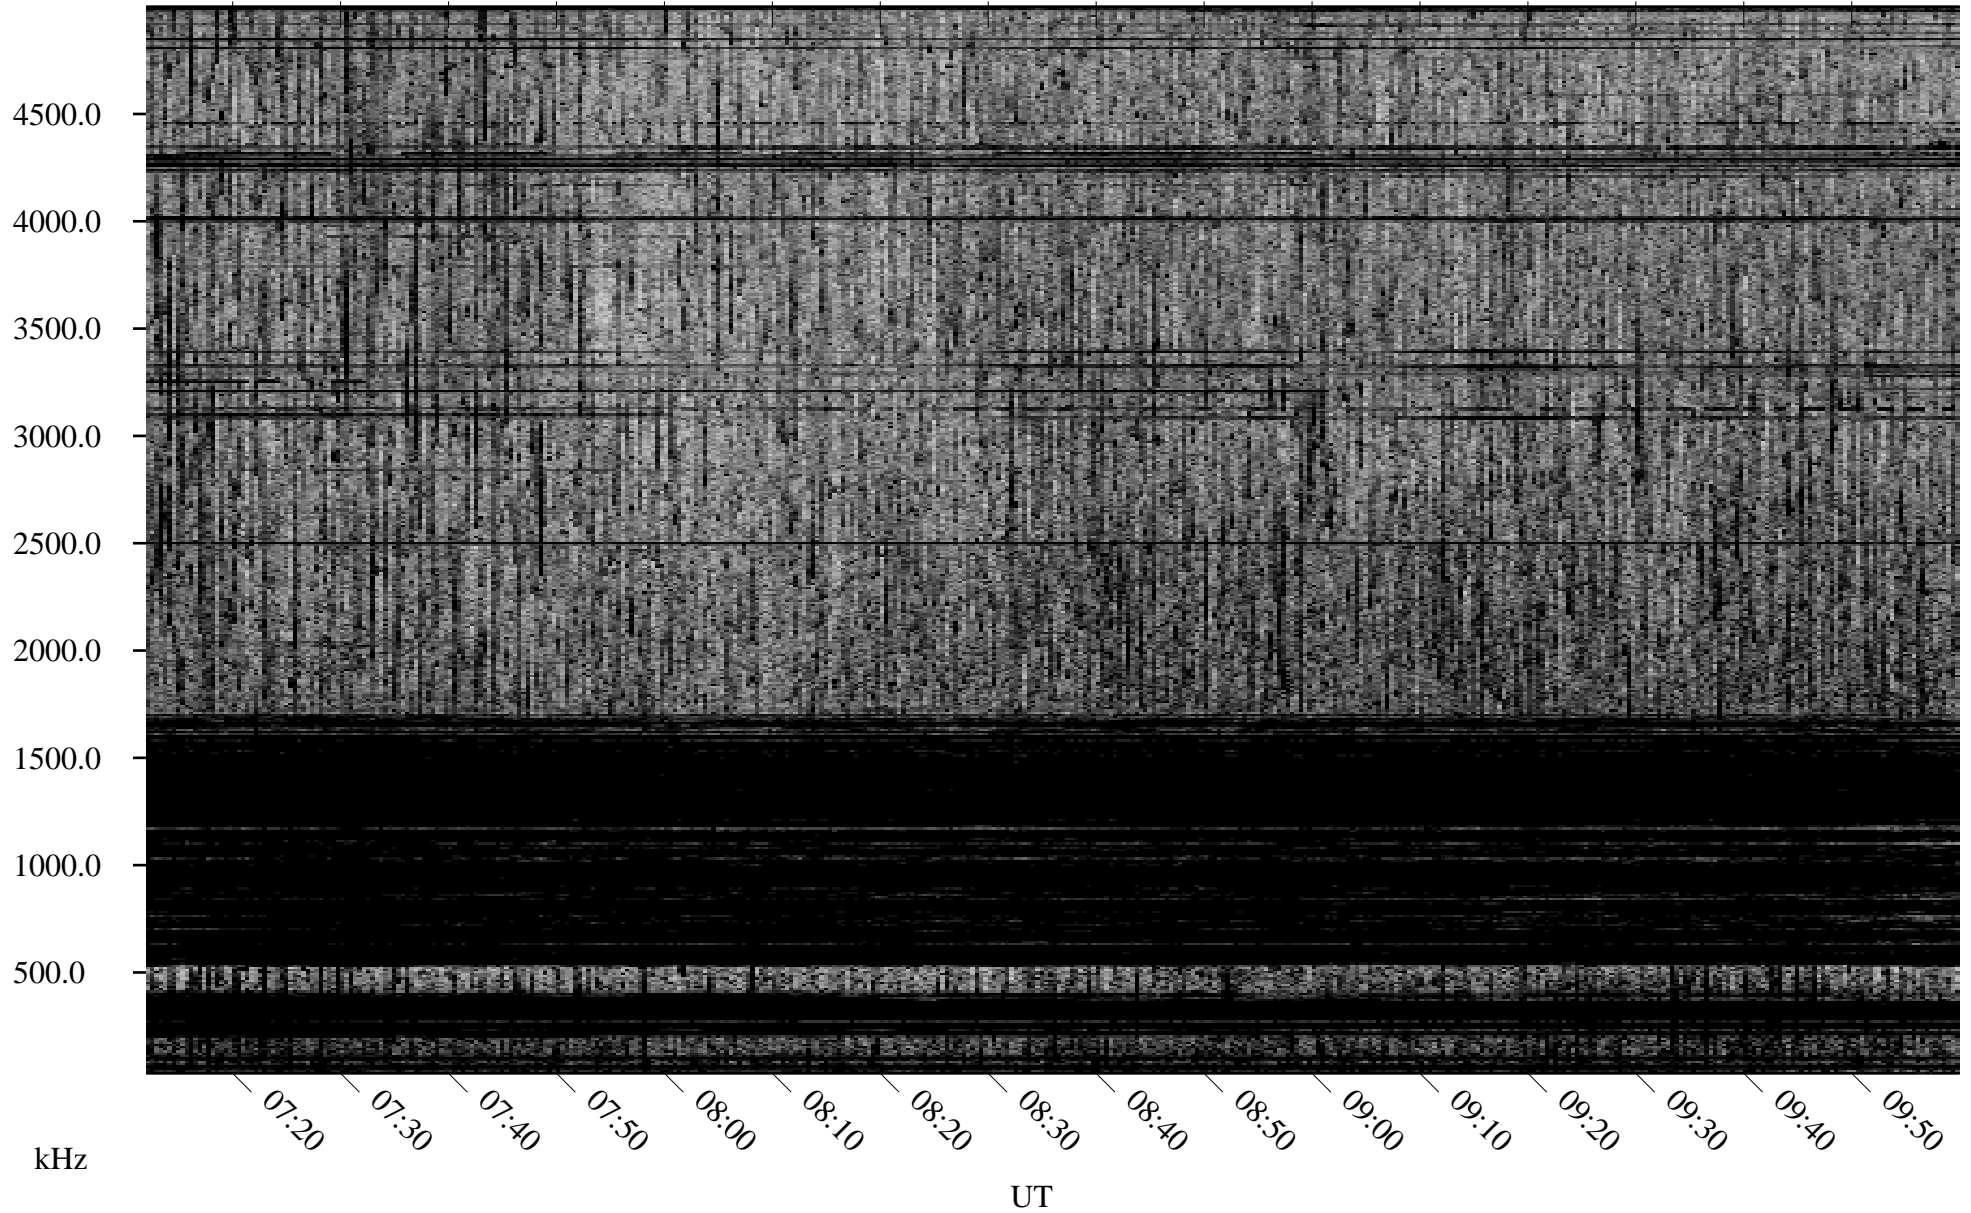

08/13/2001 Churchill, Manitoba

Linear Scale Black = 161 White = 15

ch01225l.r00m max_12

Page 1

08/13/2001 Churchill, Manitoba

Linear Scale Black = 161 White = 15

ch01225l.r00m max_12

Page 2

08/14/2001 Churchill, Manitoba

Linear Scale Black = 161 White = 15

ch01225l.r00m max_12

Page 3

08/14/2001 Churchill, Manitoba

Linear Scale Black = 161 White = 15

ch01225l.r00m max_12

Page 4

08/14/2001 Churchill, Manitoba

Linear Scale Black = 161 White = 15

ch012251.r00m max_12

Page 5

08/14/2001 Churchill, Manitoba

Linear Scale Black = 161 White = 15

ch012251.r00m max_12

Page 6

08/14/2001 Churchill, Manitoba

Linear Scale Black = 161 White = 15

ch012251.r00m max_12

Page 7

08/14/2001 Churchill, Manitoba

Linear Scale Black = 161 White = 15

ch012251.r00m max_12

Page 8