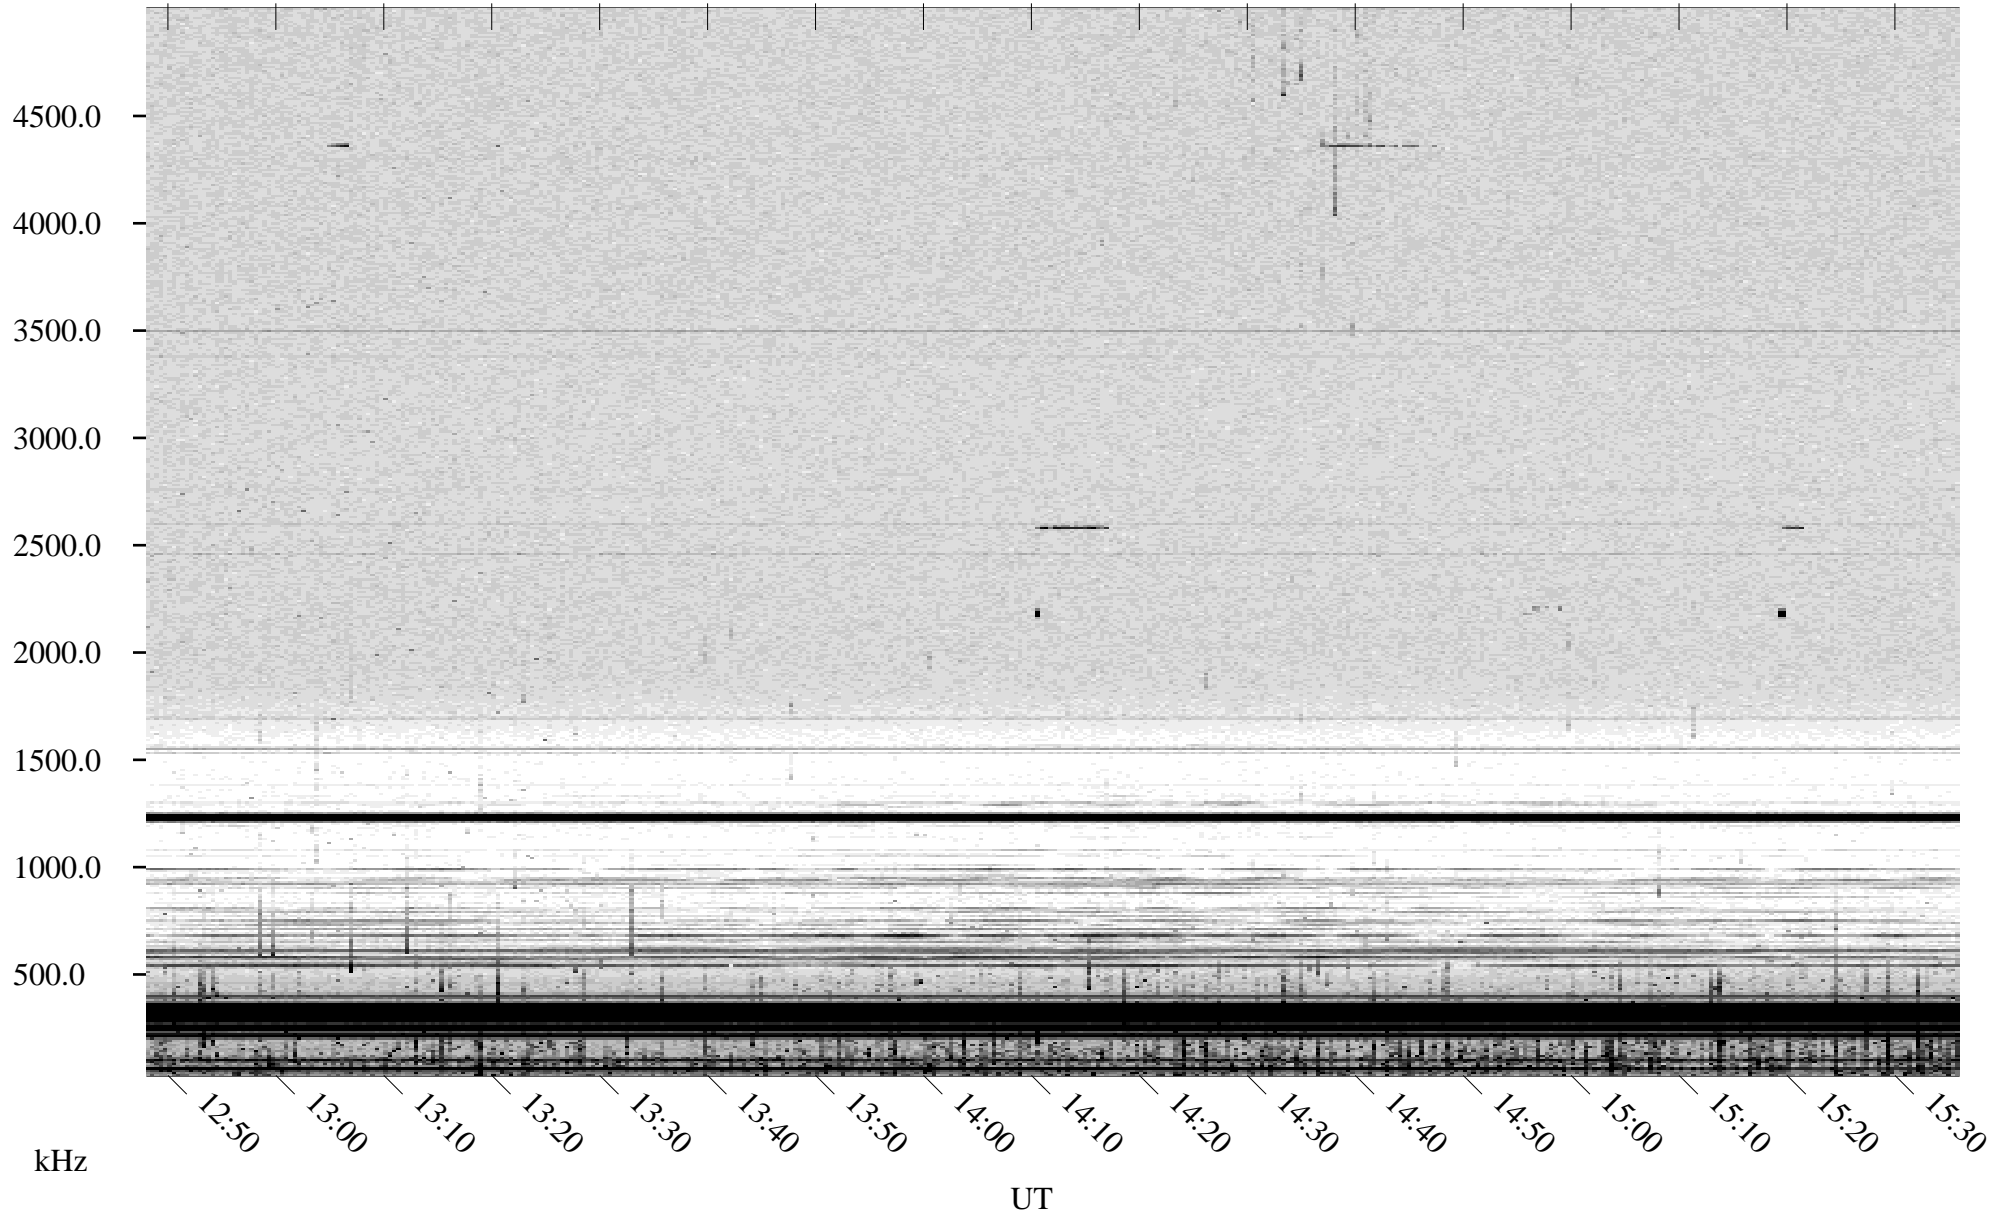

08/13/2001 Churchill, Manitoba

Linear Scale Black = 161 White = 15

ch01225l.r00m max_12

Page 1

08/13/2001 Churchill, Manitoba

Linear Scale Black = 161 White = 15

ch01225l.r00m max_12

Page 2

08/14/2001 Churchill, Manitoba

Linear Scale Black = 161 White = 15

ch01225l.r00m max_12

Page 3

08/14/2001 Churchill, Manitoba

Linear Scale Black = 161 White = 15

ch01225l.r00m max_12

Page 4

08/14/2001 Churchill, Manitoba

Linear Scale Black = 161 White = 15

ch012251.r00m max_12

Page 5

08/14/2001 Churchill, Manitoba

Linear Scale Black = 161 White = 15

ch012251.r00m max_12

Page 6

08/14/2001 Churchill, Manitoba

Linear Scale Black = 161 White = 15

ch012251.r00m max_12

Page 7

08/14/2001 Churchill, Manitoba

Linear Scale Black = 161 White = 15

ch012251.r00m max_12

Page 8