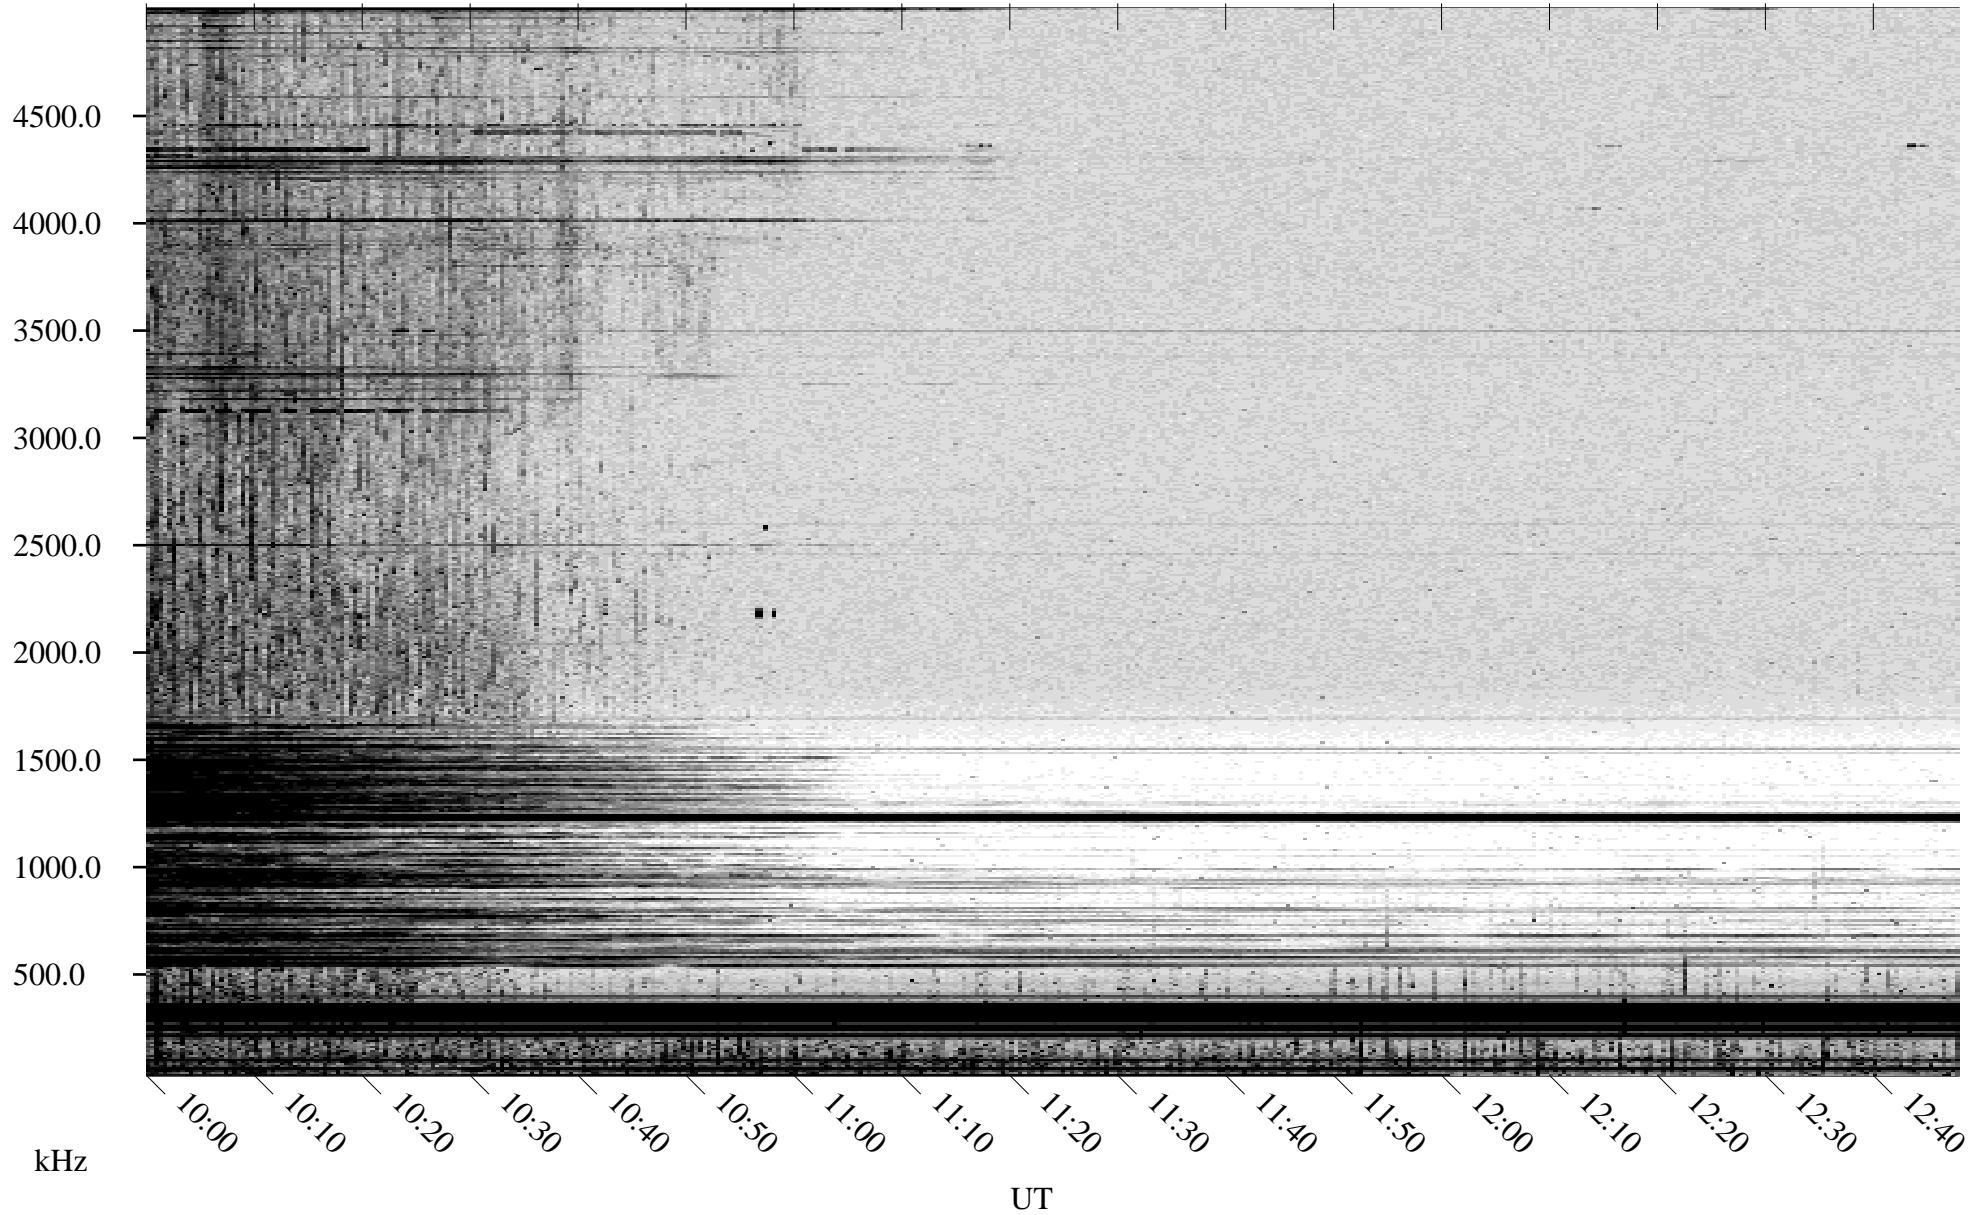

08/13/2001 Churchill, Manitoba

Linear Scale Black = 161 White = 15

ch01225l.r00m max_12

Page 1

08/13/2001 Churchill, Manitoba

Linear Scale Black = 161 White = 15

ch01225l.r00m max_12

Page 2

08/14/2001 Churchill, Manitoba

Linear Scale Black = 161 White = 15

ch01225l.r00m max_12

Page 3

08/14/2001 Churchill, Manitoba

Linear Scale Black = 161 White = 15

ch01225l.r00m max_12

Page 4

08/14/2001 Churchill, Manitoba

Linear Scale Black = 161 White = 15

ch012251.r00m max_12

Page 5

08/14/2001 Churchill, Manitoba

Linear Scale Black = 161 White = 15

ch012251.r00m max_12

Page 6

08/14/2001 Churchill, Manitoba

Linear Scale Black = 161 White = 15

ch012251.r00m max_12

Page 7

08/14/2001 Churchill, Manitoba

Linear Scale Black = 161 White = 15

ch012251.r00m max_12

Page 8