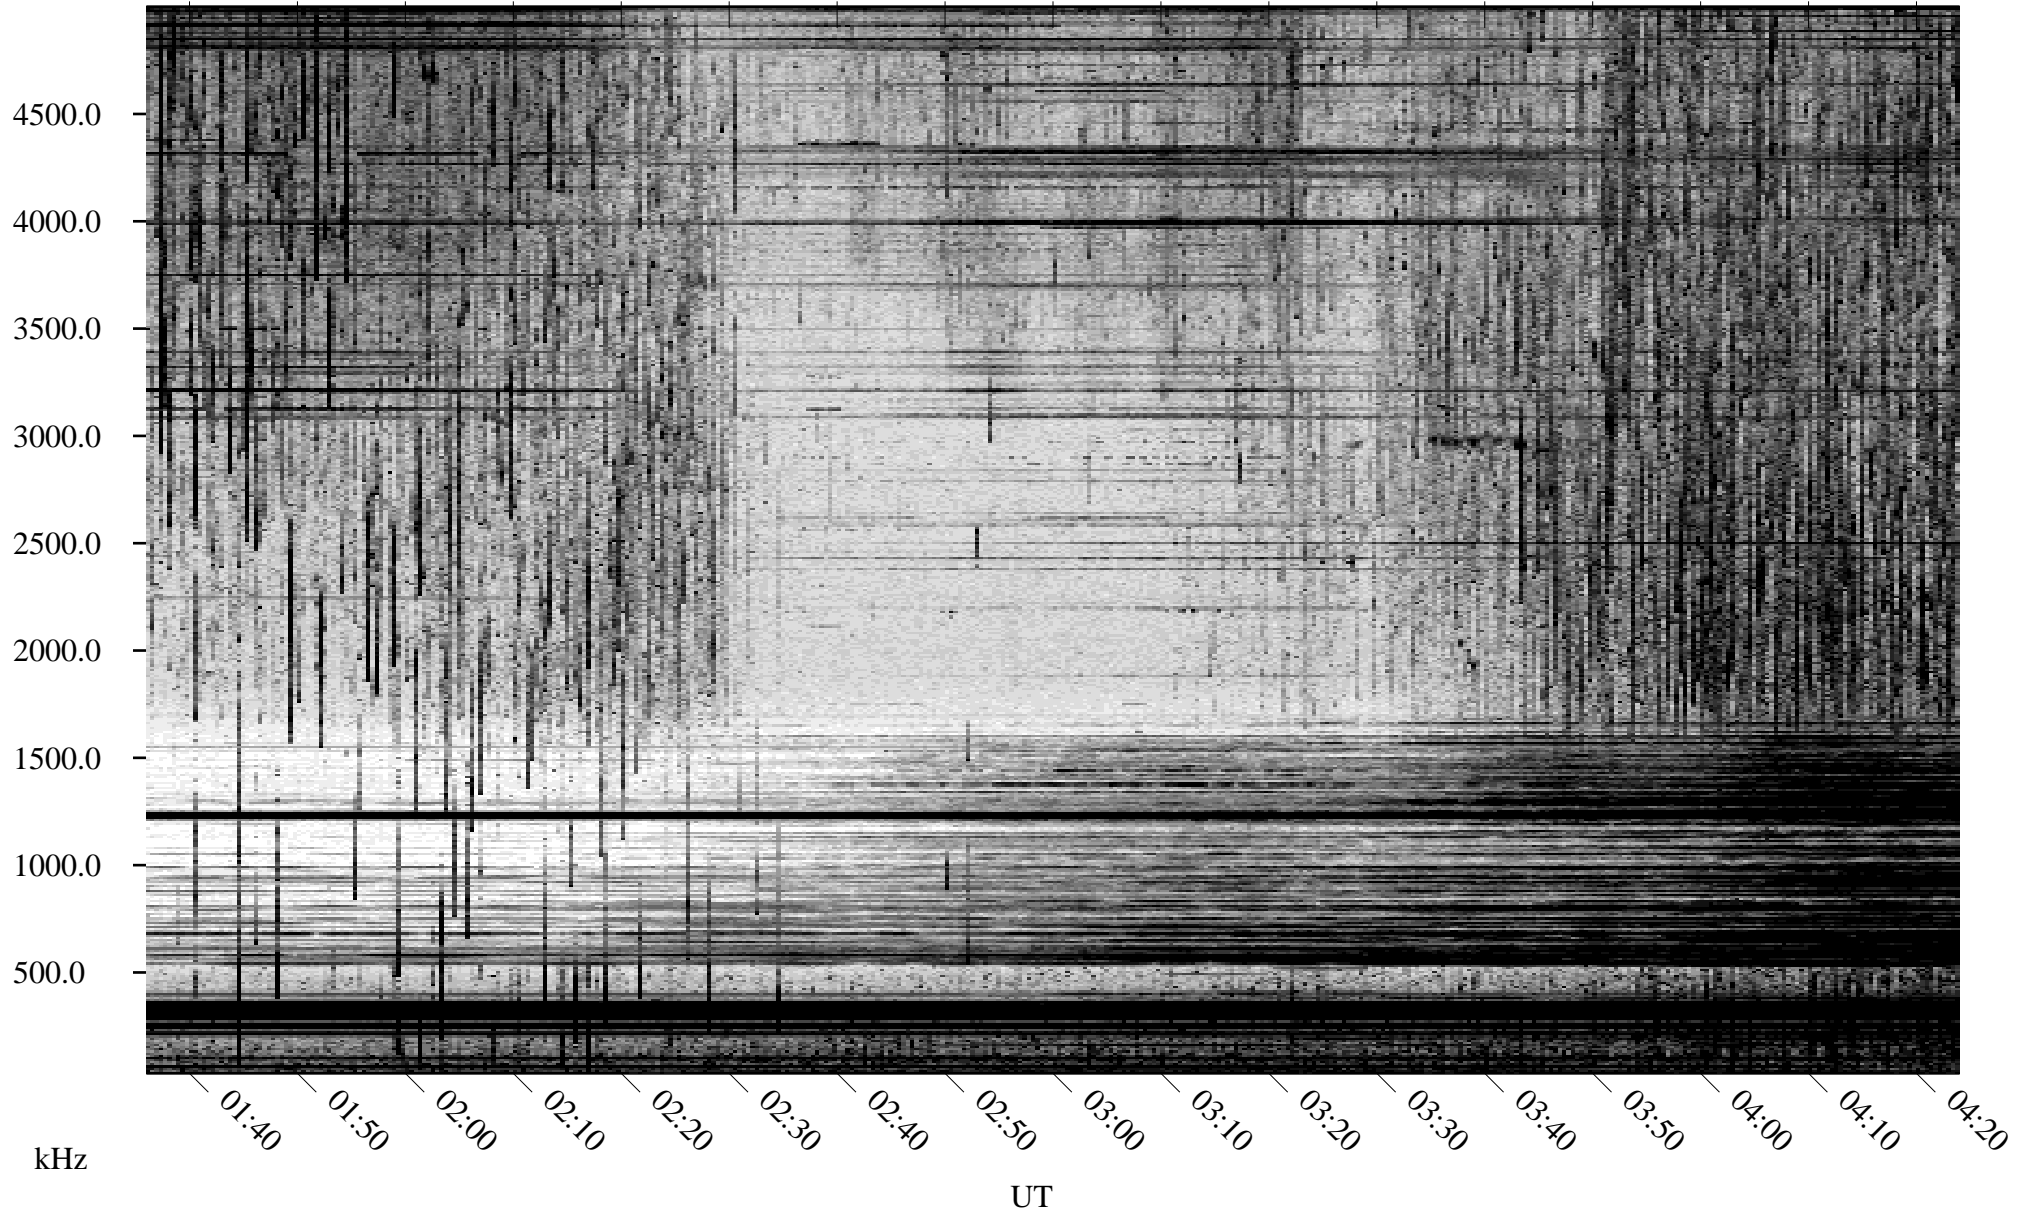

08/13/2001 Churchill, Manitoba

Linear Scale Black = 161 White = 15

ch01225l.r00m max_12

Page 1

08/13/2001 Churchill, Manitoba

Linear Scale Black = 161 White = 15

ch01225l.r00m max_12

Page 2

08/14/2001 Churchill, Manitoba

Linear Scale Black = 161 White = 15

ch01225l.r00m max_12

Page 3

08/14/2001 Churchill, Manitoba

Linear Scale Black = 161 White = 15

ch01225l.r00m max_12

Page 4

08/14/2001 Churchill, Manitoba

Linear Scale Black = 161 White = 15

ch012251.r00m max_12

Page 5

08/14/2001 Churchill, Manitoba

Linear Scale Black = 161 White = 15

ch012251.r00m max_12

Page 6

08/14/2001 Churchill, Manitoba

Linear Scale Black = 161 White = 15

ch012251.r00m max_12

Page 7

08/14/2001 Churchill, Manitoba

Linear Scale Black = 161 White = 15

ch012251.r00m max_12

Page 8