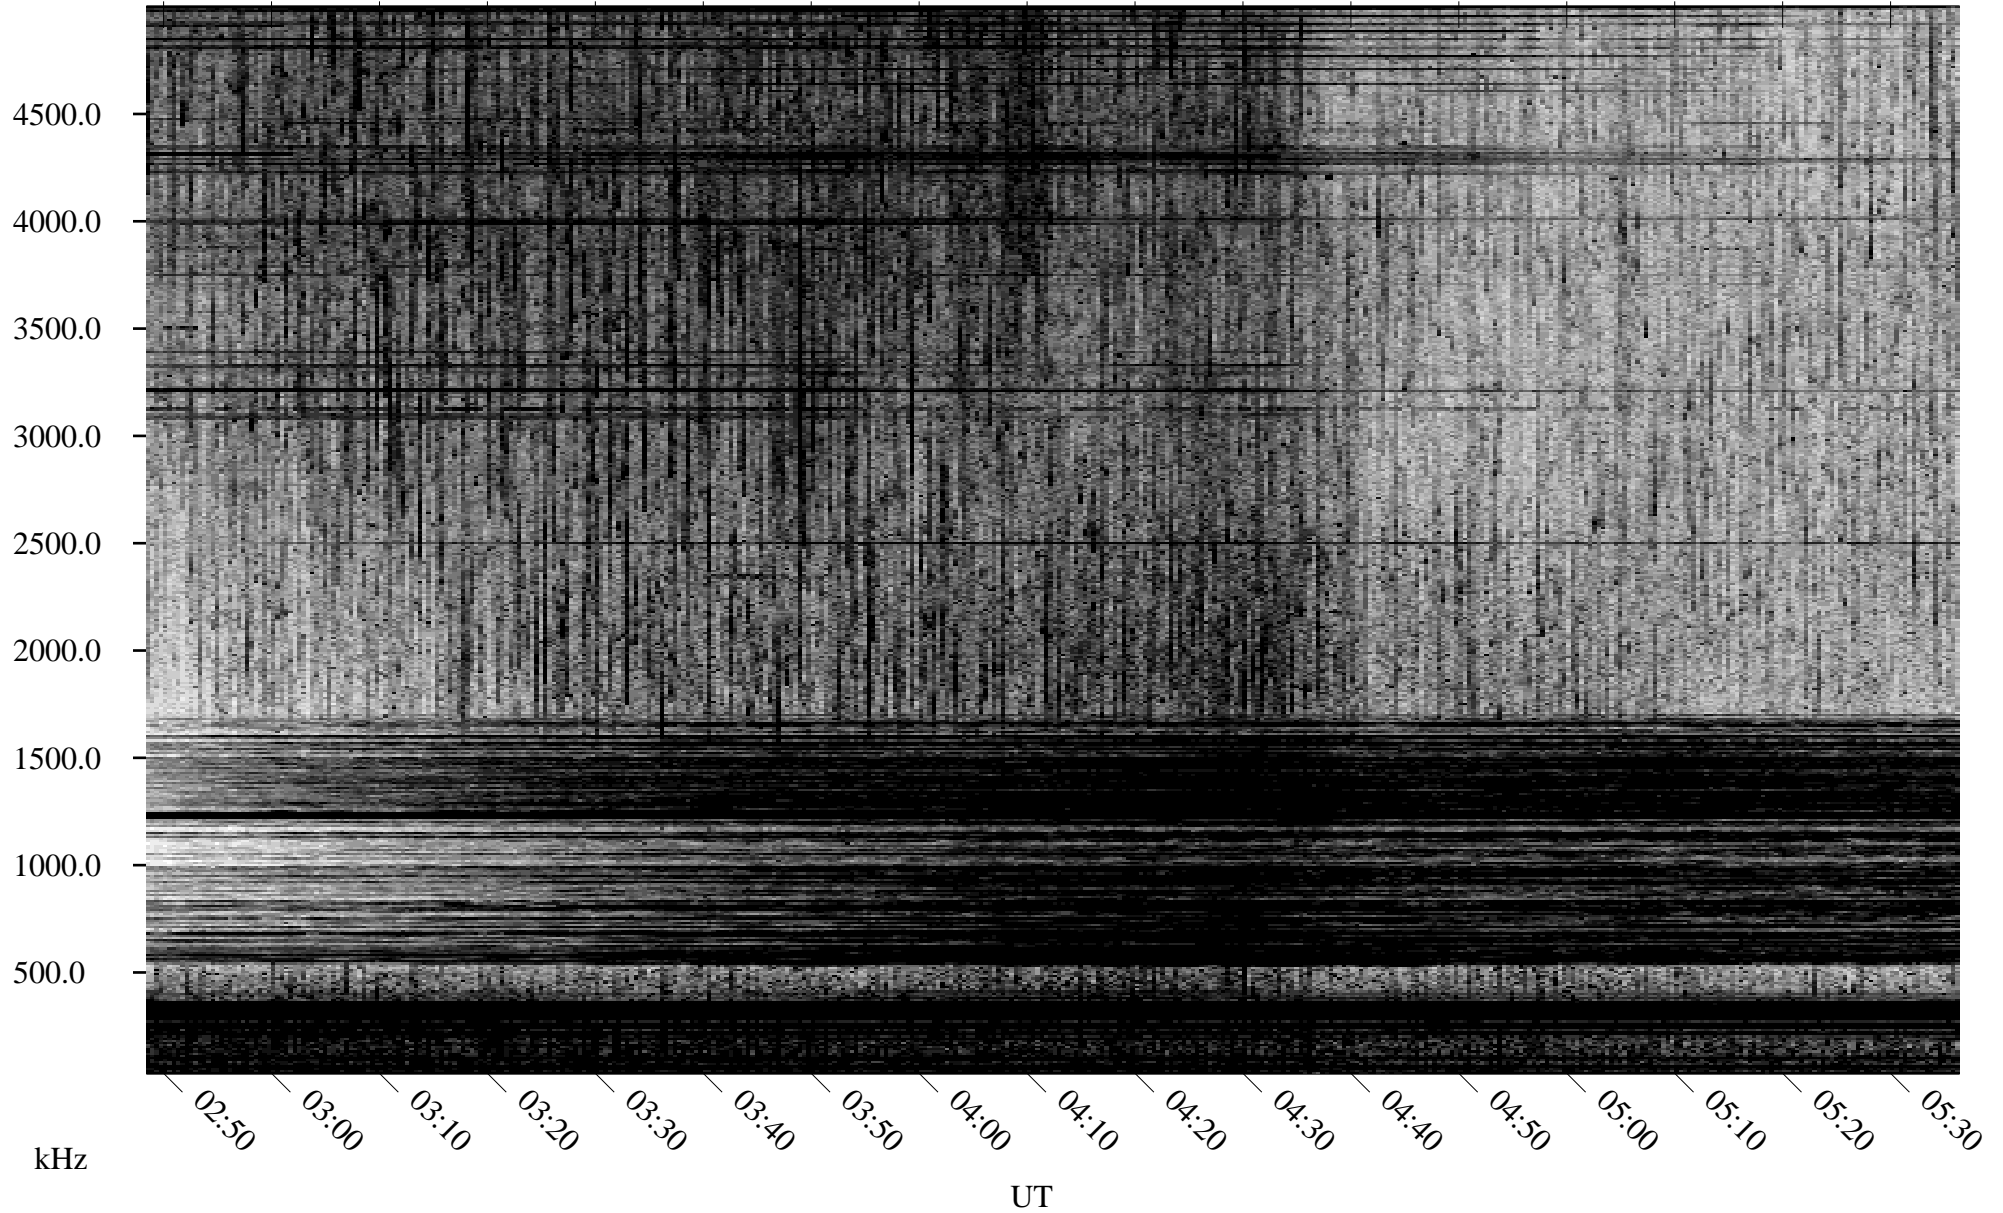

08/14/2001 Churchill, Manitoba

Linear Scale Black = 161 White = 15

ch01226l.r00m max_12

Page 1

08/15/2001 Churchill, Manitoba

Linear Scale Black = 161 White = 15

ch01226l.r00m max_12

Page 2

08/15/2001 Churchill, Manitoba

Linear Scale Black = 161 White = 15

ch01226l.r00m max_12

Page 3

08/15/2001 Churchill, Manitoba

Linear Scale Black = 161 White = 15

ch01226l.r00m max_12

Page 4

08/15/2001 Churchill, Manitoba

Linear Scale Black = 161 White = 15

ch01226l.r00m max_12

Page 5

08/15/2001 Churchill, Manitoba

Linear Scale Black = 161 White = 15

ch01226l.r00m max_12

Page 6

08/15/2001 Churchill, Manitoba

Linear Scale Black = 161 White = 15

ch01226l.r00m max_12

Page 7

08/15/2001 Churchill, Manitoba

Linear Scale Black = 161 White = 15

ch01226l.r00m max_12

Page 8