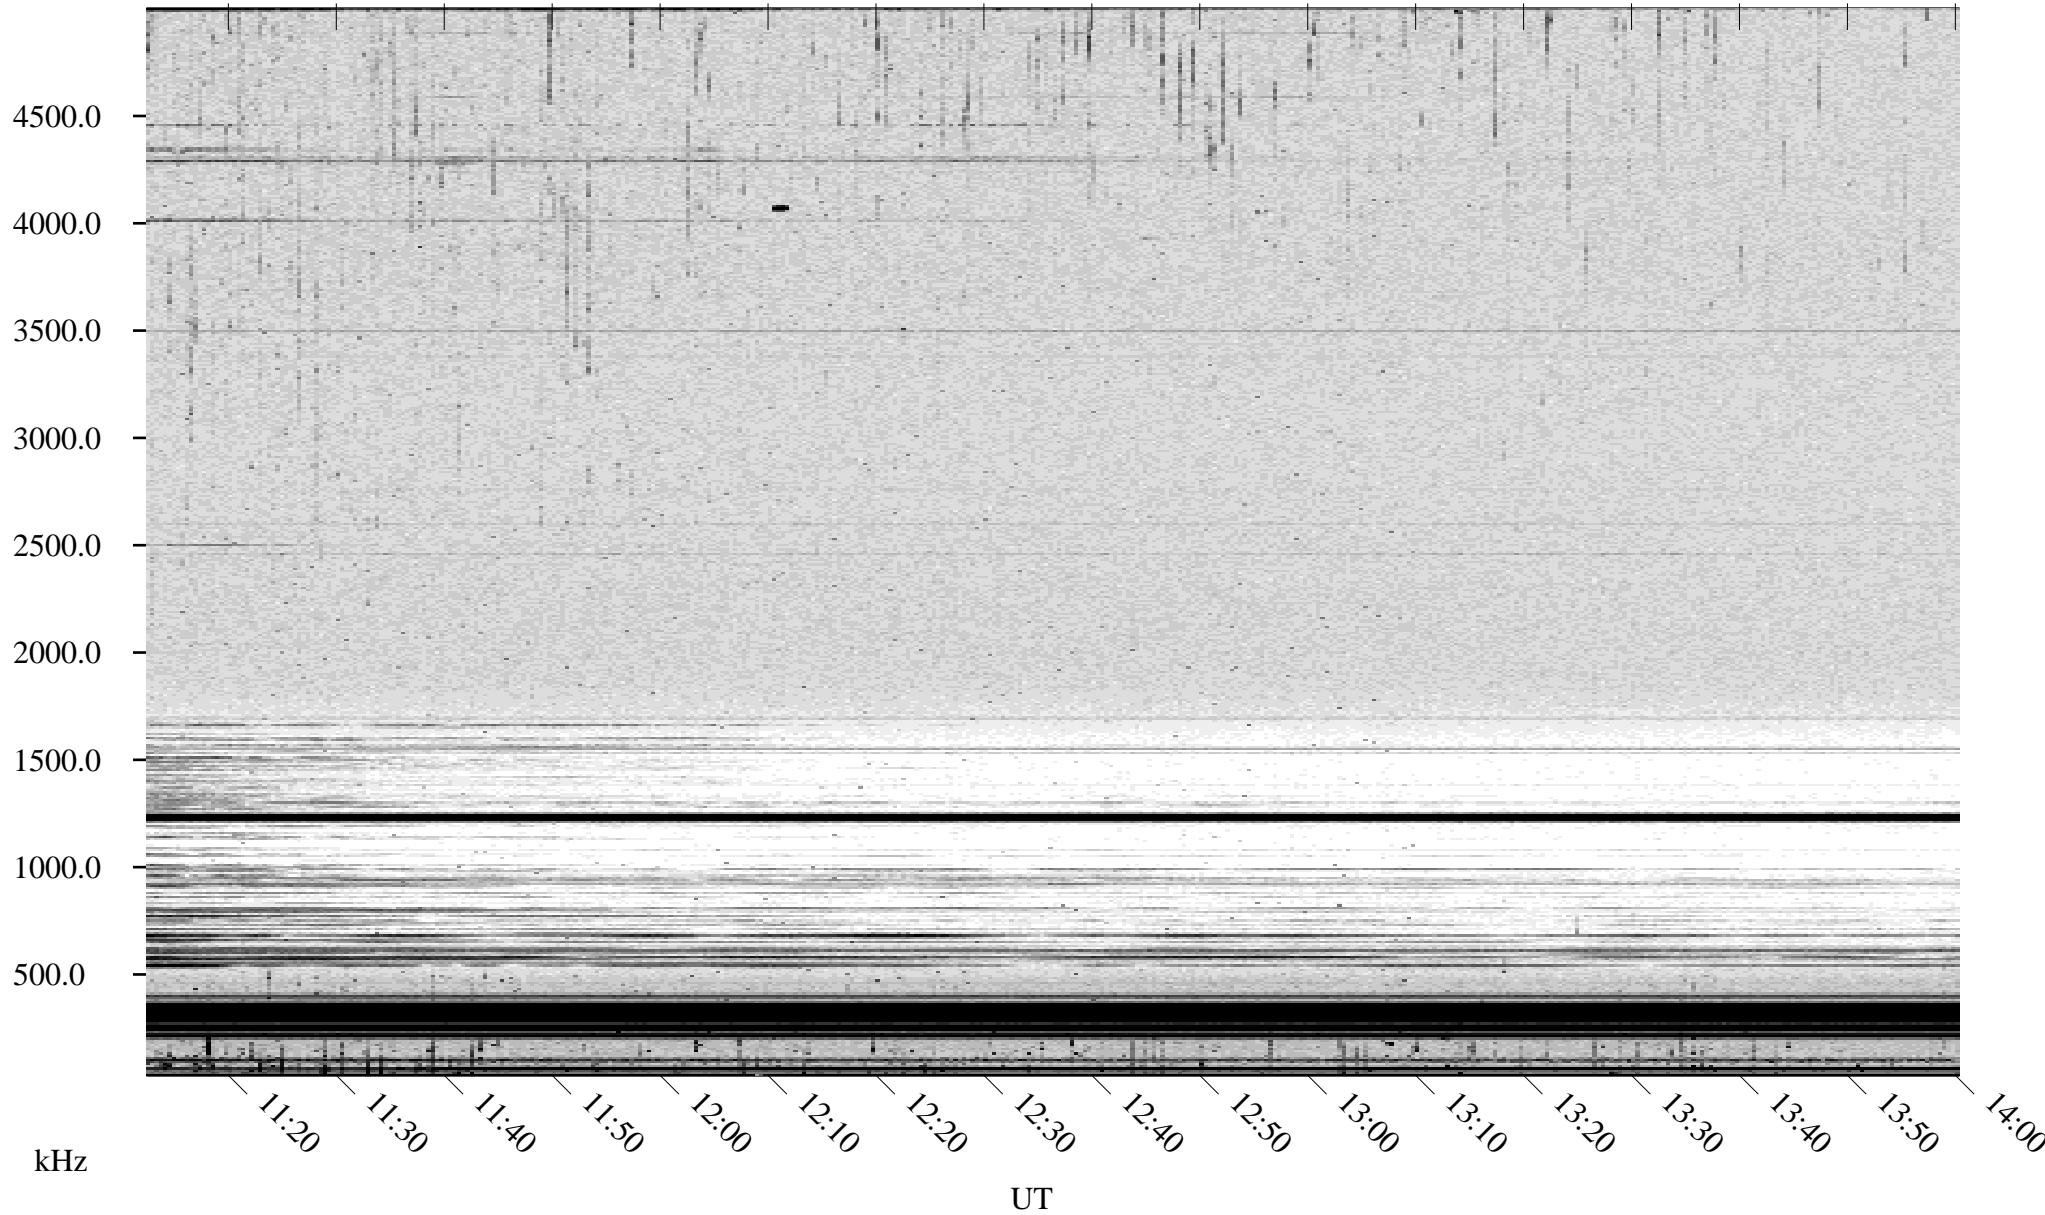

08/14/2001 Churchill, Manitoba

Linear Scale Black = 161 White = 15

ch01226l.r00m max_12

Page 1

08/15/2001 Churchill, Manitoba

Linear Scale Black = 161 White = 15

ch01226l.r00m max_12

Page 2

08/15/2001 Churchill, Manitoba

Linear Scale Black = 161 White = 15

ch01226l.r00m max_12

Page 3

08/15/2001 Churchill, Manitoba

Linear Scale Black = 161 White = 15

ch01226l.r00m max_12

Page 4

08/15/2001 Churchill, Manitoba

Linear Scale Black = 161 White = 15

ch01226l.r00m max_12

Page 5

08/15/2001 Churchill, Manitoba

Linear Scale Black = 161 White = 15

ch01226l.r00m max_12

Page 6

08/15/2001 Churchill, Manitoba

Linear Scale Black = 161 White = 15

ch01226l.r00m max_12

Page 7

08/15/2001 Churchill, Manitoba

Linear Scale Black = 161 White = 15

ch01226l.r00m max_12

Page 8