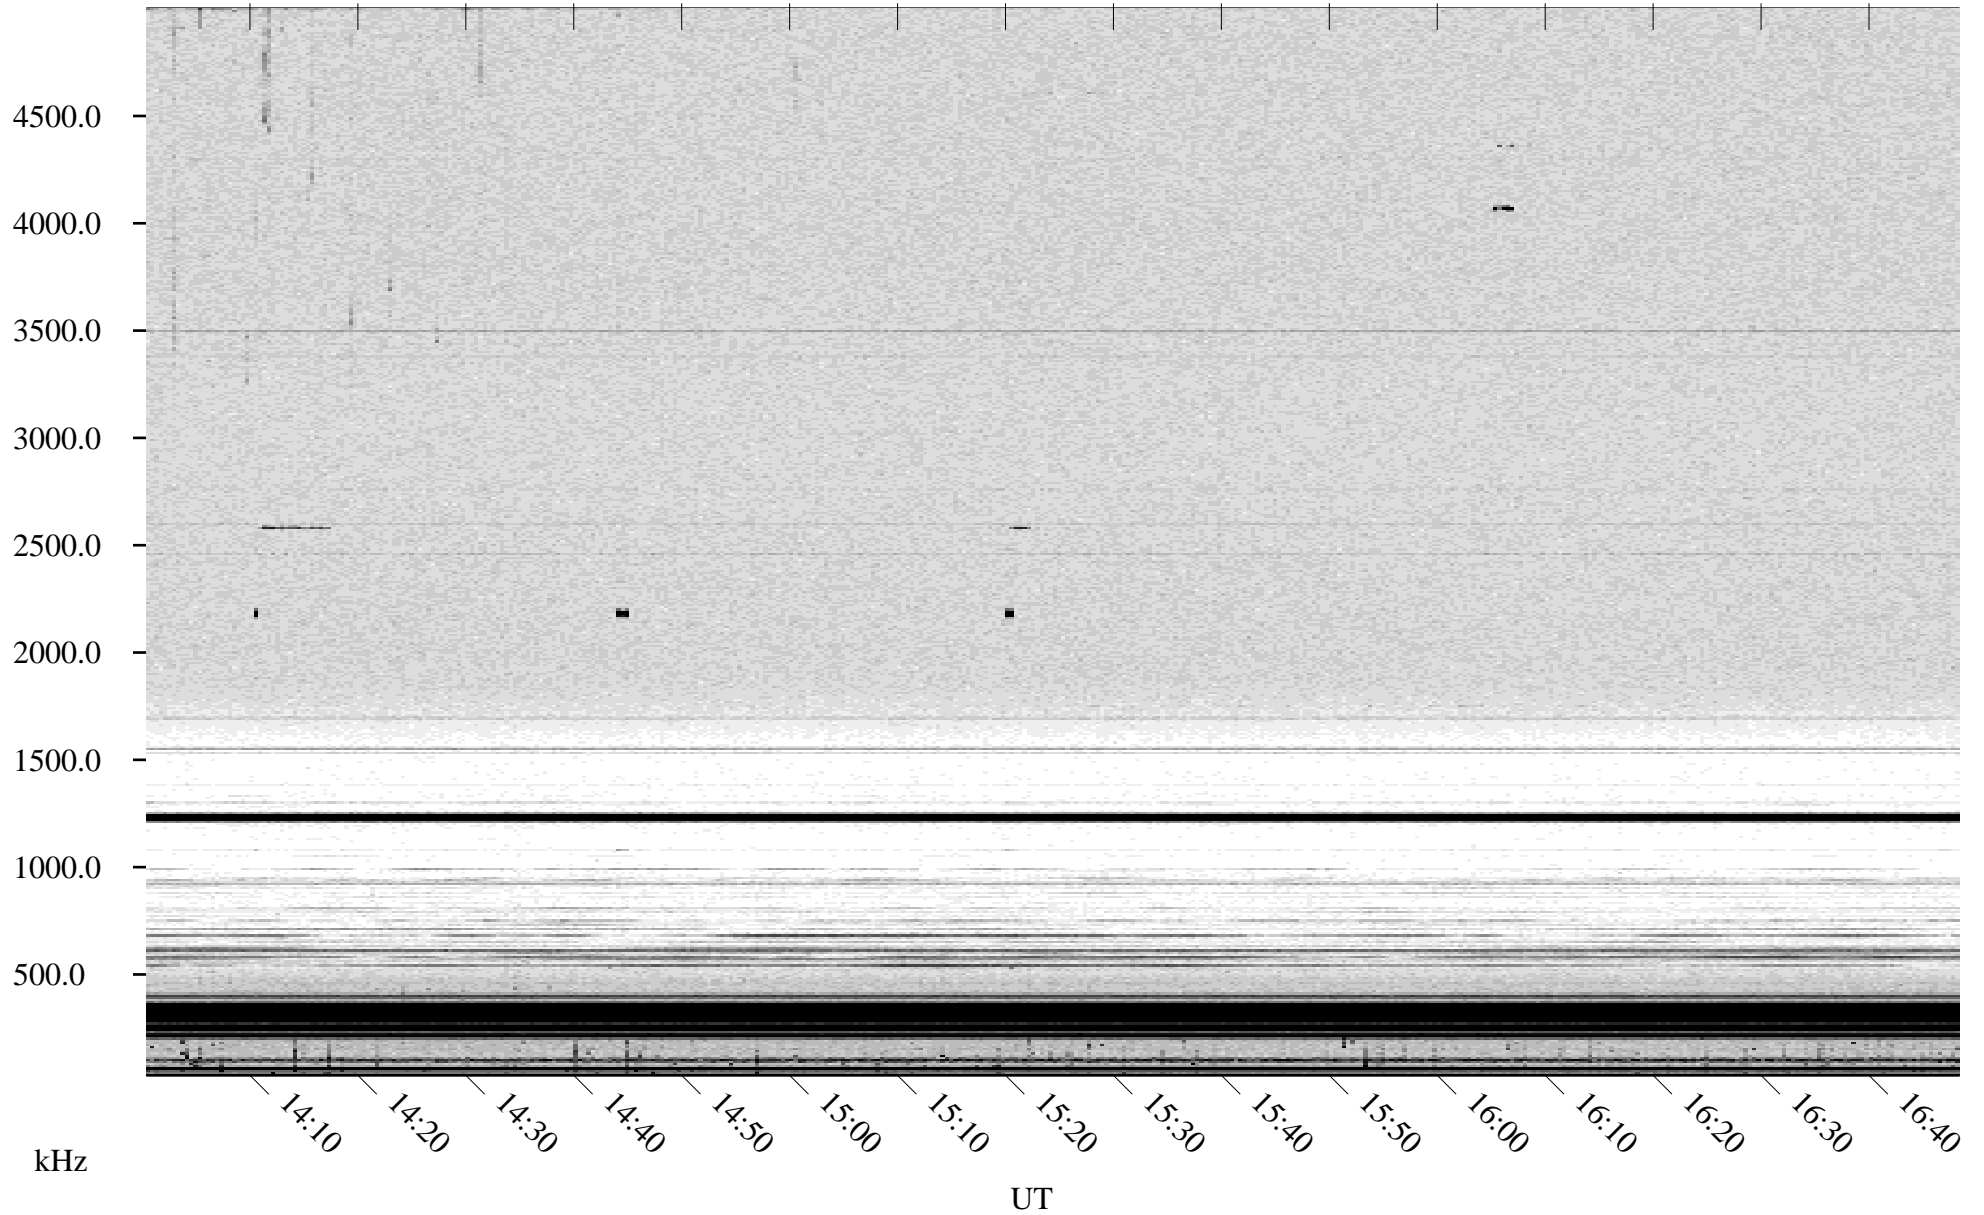

08/14/2001 Churchill, Manitoba

Linear Scale Black = 161 White = 15

ch01226l.r00m max_12

Page 1

08/15/2001 Churchill, Manitoba

Linear Scale Black = 161 White = 15

ch01226l.r00m max_12

Page 2

08/15/2001 Churchill, Manitoba

Linear Scale Black = 161 White = 15

ch01226l.r00m max_12

Page 3

08/15/2001 Churchill, Manitoba

Linear Scale Black = 161 White = 15

ch01226l.r00m max_12

Page 4

08/15/2001 Churchill, Manitoba

Linear Scale Black = 161 White = 15

ch01226l.r00m max_12

Page 5

08/15/2001 Churchill, Manitoba

Linear Scale Black = 161 White = 15

ch01226l.r00m max_12

Page 6

08/15/2001 Churchill, Manitoba

Linear Scale Black = 161 White = 15

ch01226l.r00m max_12

Page 7

08/15/2001 Churchill, Manitoba

Linear Scale Black = 161 White = 15

ch01226l.r00m max_12

Page 8