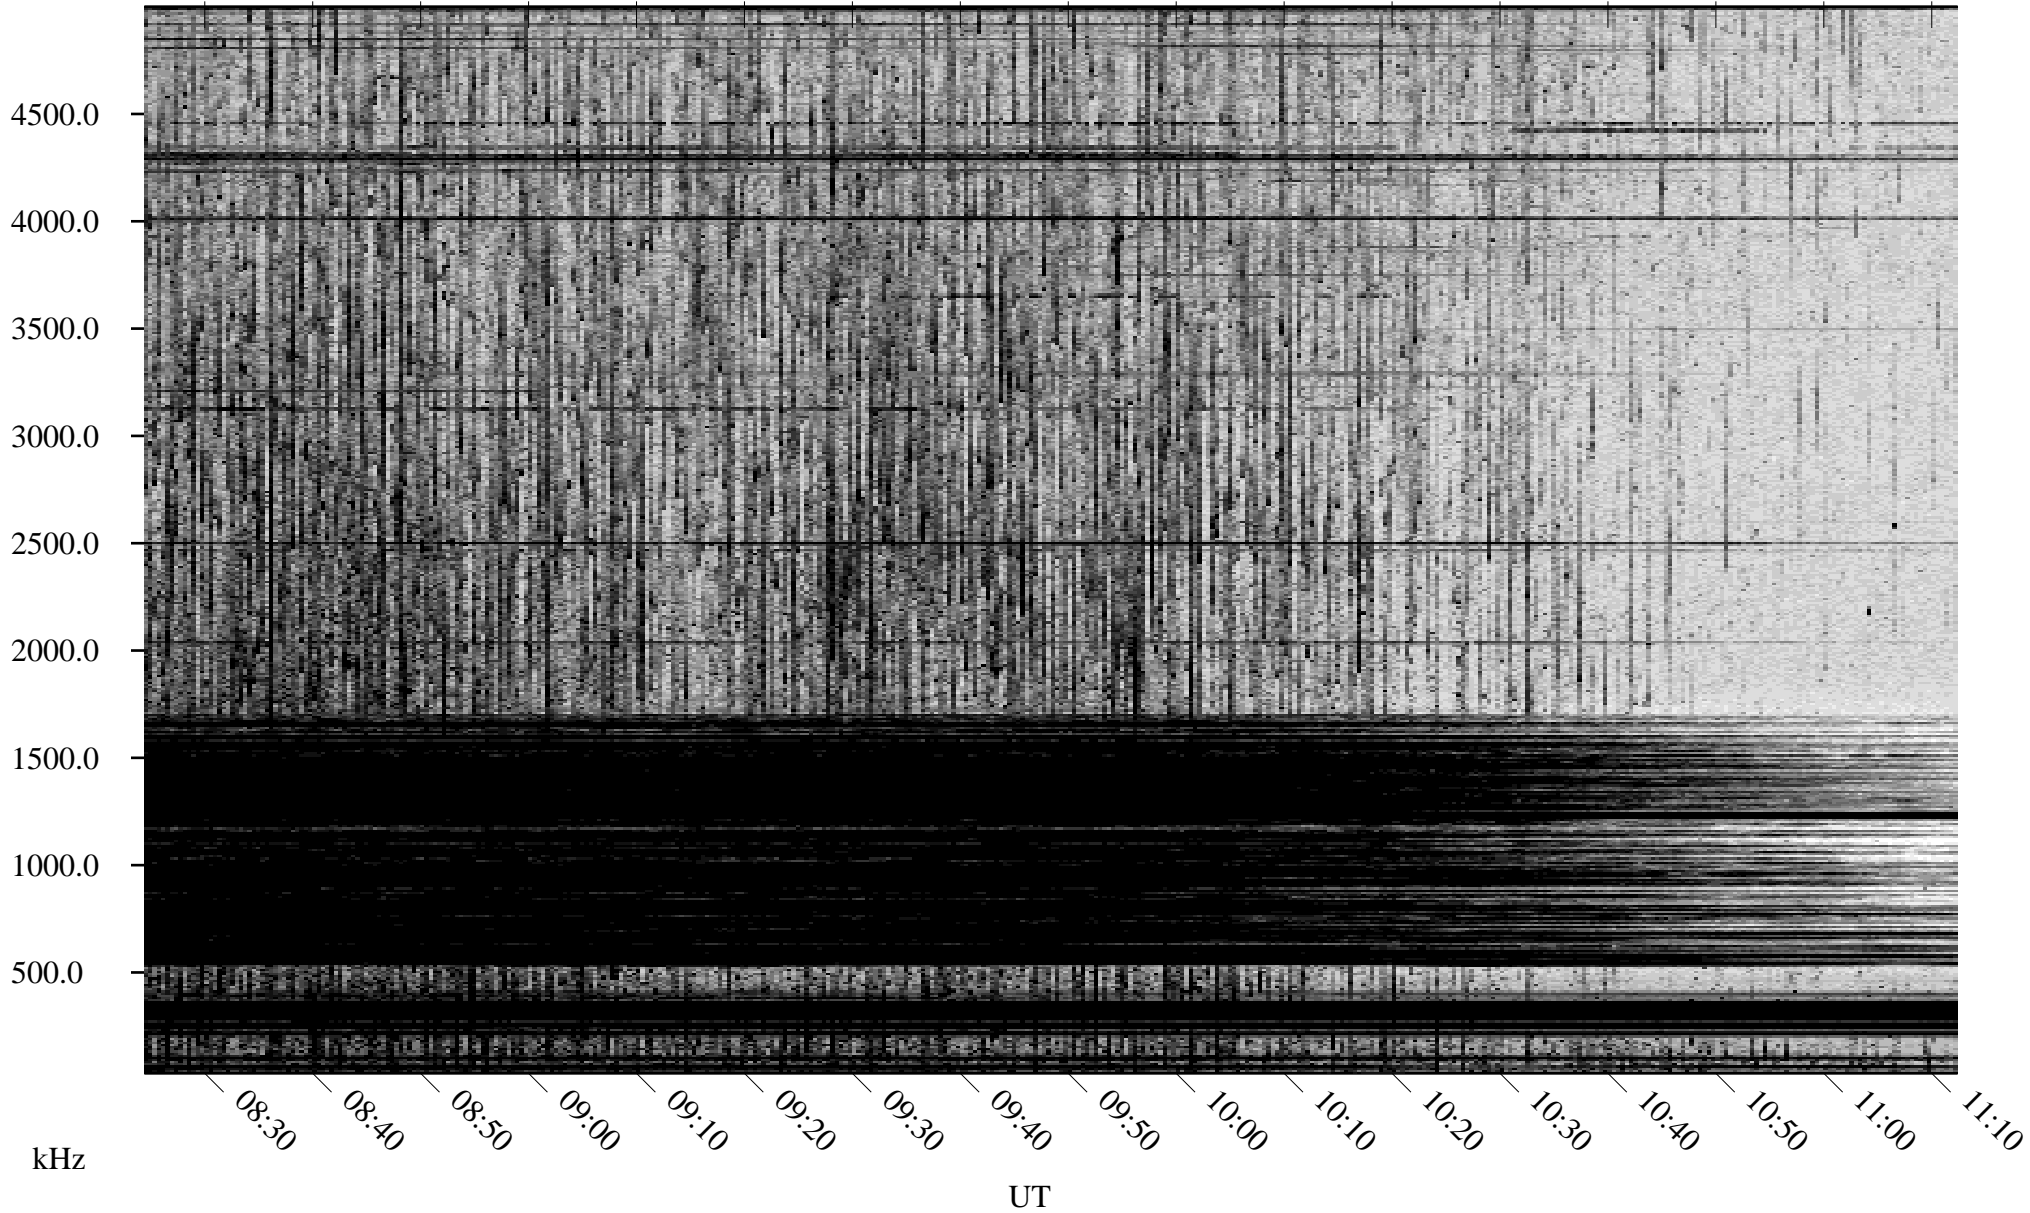

08/14/2001 Churchill, Manitoba

Linear Scale Black = 161 White = 15

ch01226l.r00m max_12

Page 1

08/15/2001 Churchill, Manitoba

Linear Scale Black = 161 White = 15

ch01226l.r00m max_12

Page 2

08/15/2001 Churchill, Manitoba

Linear Scale Black = 161 White = 15

ch01226l.r00m max_12

Page 3

08/15/2001 Churchill, Manitoba

Linear Scale Black = 161 White = 15

ch01226l.r00m max_12

Page 4

08/15/2001 Churchill, Manitoba

Linear Scale Black = 161 White = 15

ch01226l.r00m max_12

Page 5

08/15/2001 Churchill, Manitoba

Linear Scale Black = 161 White = 15

ch01226l.r00m max_12

Page 6

08/15/2001 Churchill, Manitoba

Linear Scale Black = 161 White = 15

ch01226l.r00m max_12

Page 7

08/15/2001 Churchill, Manitoba

Linear Scale Black = 161 White = 15

ch01226l.r00m max_12

Page 8