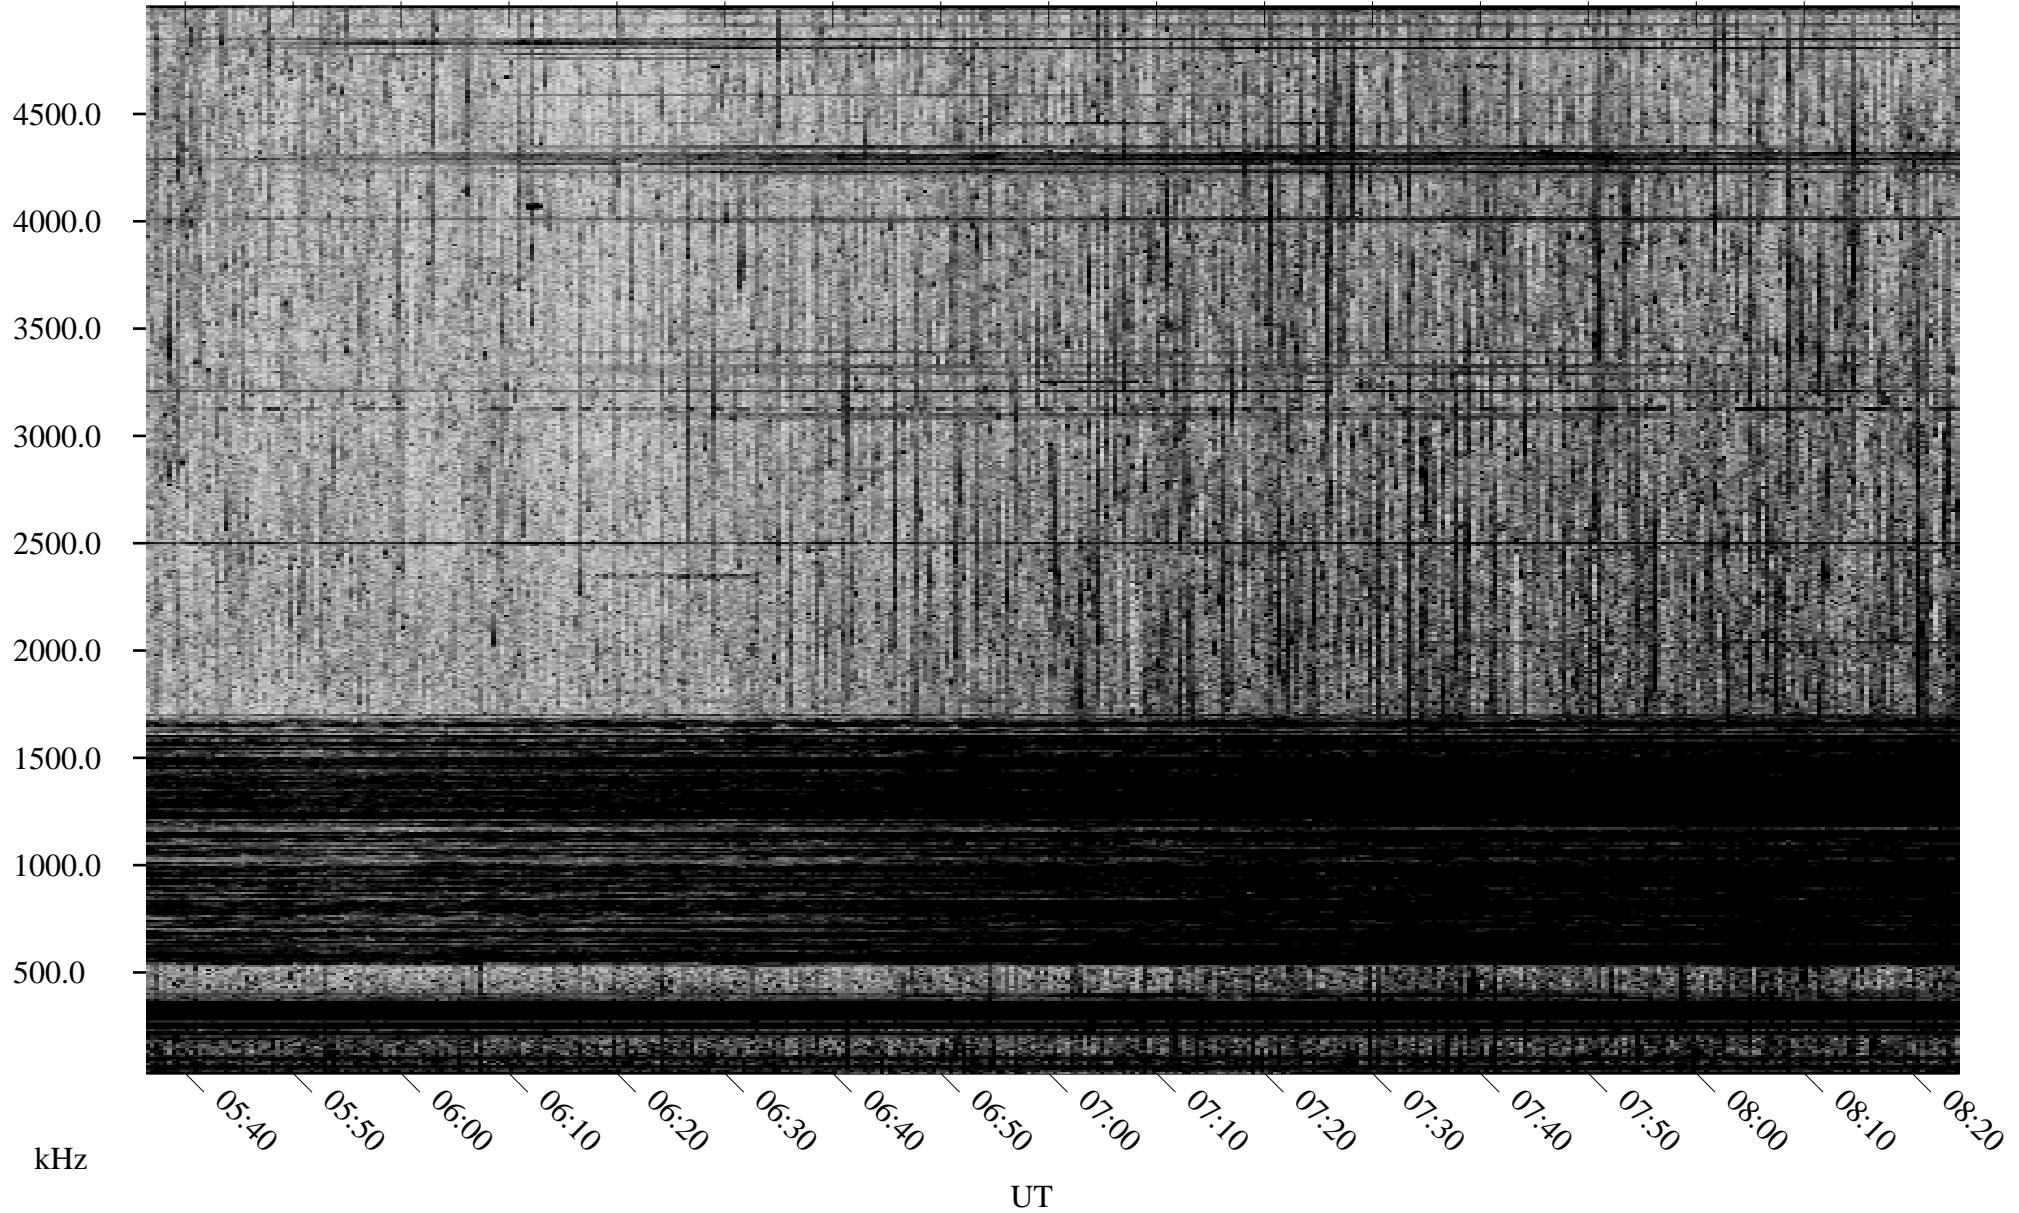

08/14/2001 Churchill, Manitoba

Linear Scale Black = 161 White = 15

ch01226l.r00m max_12

Page 1

08/15/2001 Churchill, Manitoba

Linear Scale Black = 161 White = 15

ch01226l.r00m max_12

Page 2

08/15/2001 Churchill, Manitoba

Linear Scale Black = 161 White = 15

ch01226l.r00m max_12

Page 3

08/15/2001 Churchill, Manitoba

Linear Scale Black = 161 White = 15

ch01226l.r00m max_12

Page 4

08/15/2001 Churchill, Manitoba

Linear Scale Black = 161 White = 15

ch01226l.r00m max_12

Page 5

08/15/2001 Churchill, Manitoba

Linear Scale Black = 161 White = 15

ch01226l.r00m max_12

Page 6

08/15/2001 Churchill, Manitoba

Linear Scale Black = 161 White = 15

ch01226l.r00m max_12

Page 7

08/15/2001 Churchill, Manitoba

Linear Scale Black = 161 White = 15

ch01226l.r00m max_12

Page 8