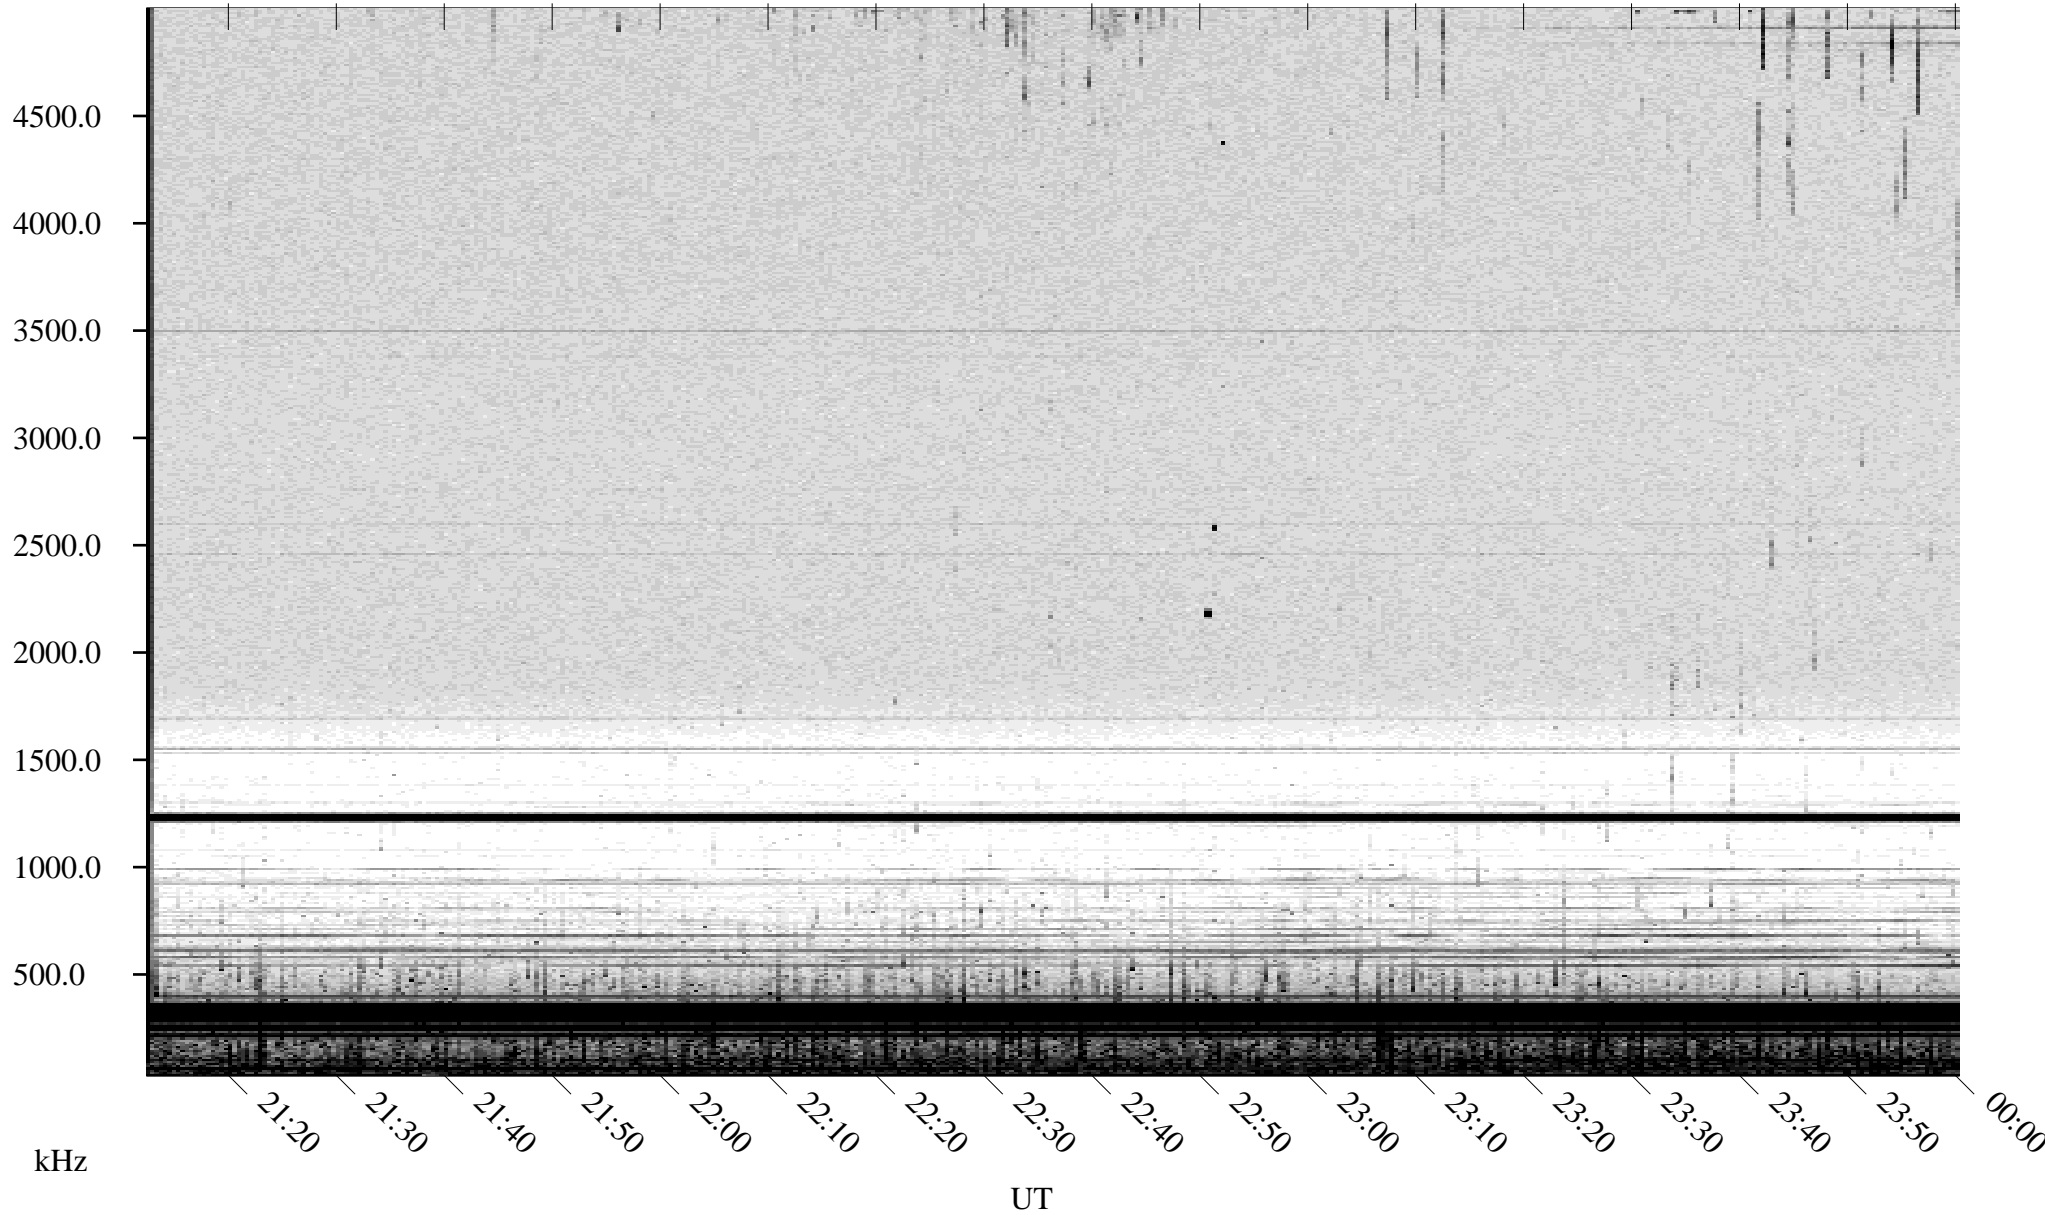

08/14/2001 Churchill, Manitoba

Linear Scale Black = 161 White = 15

ch01226l.r00m max_12

Page 1

08/15/2001 Churchill, Manitoba

Linear Scale Black = 161 White = 15

ch01226l.r00m max_12

Page 2

08/15/2001 Churchill, Manitoba

Linear Scale Black = 161 White = 15

ch01226l.r00m max_12

Page 3

08/15/2001 Churchill, Manitoba

Linear Scale Black = 161 White = 15

ch01226l.r00m max_12

Page 4

08/15/2001 Churchill, Manitoba

Linear Scale Black = 161 White = 15

ch01226l.r00m max_12

Page 5

08/15/2001 Churchill, Manitoba

Linear Scale Black = 161 White = 15

ch01226l.r00m max_12

Page 6

08/15/2001 Churchill, Manitoba

Linear Scale Black = 161 White = 15

ch01226l.r00m max_12

Page 7

08/15/2001 Churchill, Manitoba

Linear Scale Black = 161 White = 15

ch01226l.r00m max_12

Page 8