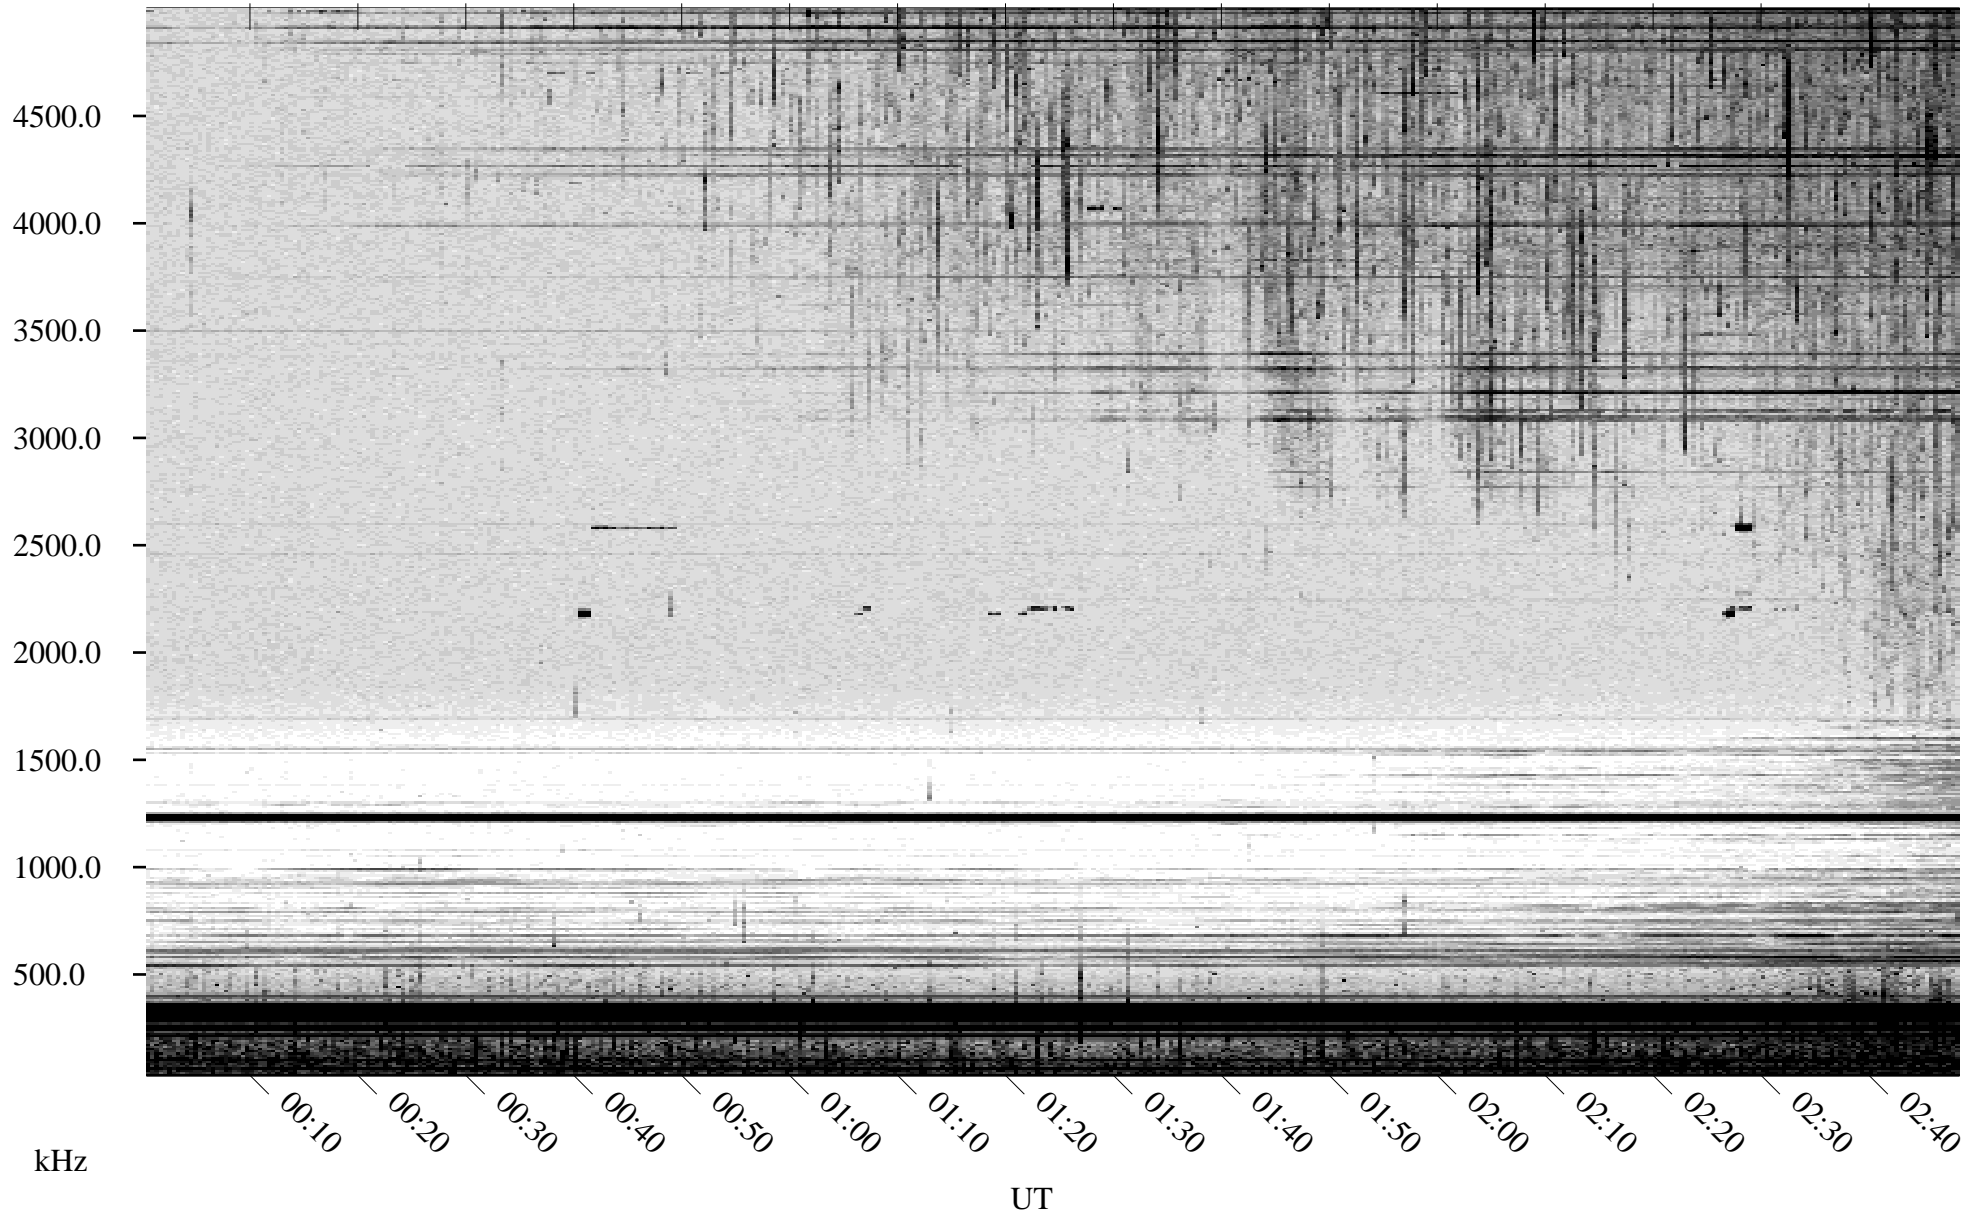

08/14/2001 Churchill, Manitoba

Linear Scale Black = 161 White = 15

ch01226l.r00m max_12

Page 1

08/15/2001 Churchill, Manitoba

Linear Scale Black = 161 White = 15

ch01226l.r00m max_12

Page 2

08/15/2001 Churchill, Manitoba

Linear Scale Black = 161 White = 15

ch01226l.r00m max_12

Page 3

08/15/2001 Churchill, Manitoba

Linear Scale Black = 161 White = 15

ch01226l.r00m max_12

Page 4

08/15/2001 Churchill, Manitoba

Linear Scale Black = 161 White = 15

ch01226l.r00m max_12

Page 5

08/15/2001 Churchill, Manitoba

Linear Scale Black = 161 White = 15

ch01226l.r00m max_12

Page 6

08/15/2001 Churchill, Manitoba

Linear Scale Black = 161 White = 15

ch01226l.r00m max_12

Page 7

08/15/2001 Churchill, Manitoba

Linear Scale Black = 161 White = 15

ch01226l.r00m max_12

Page 8