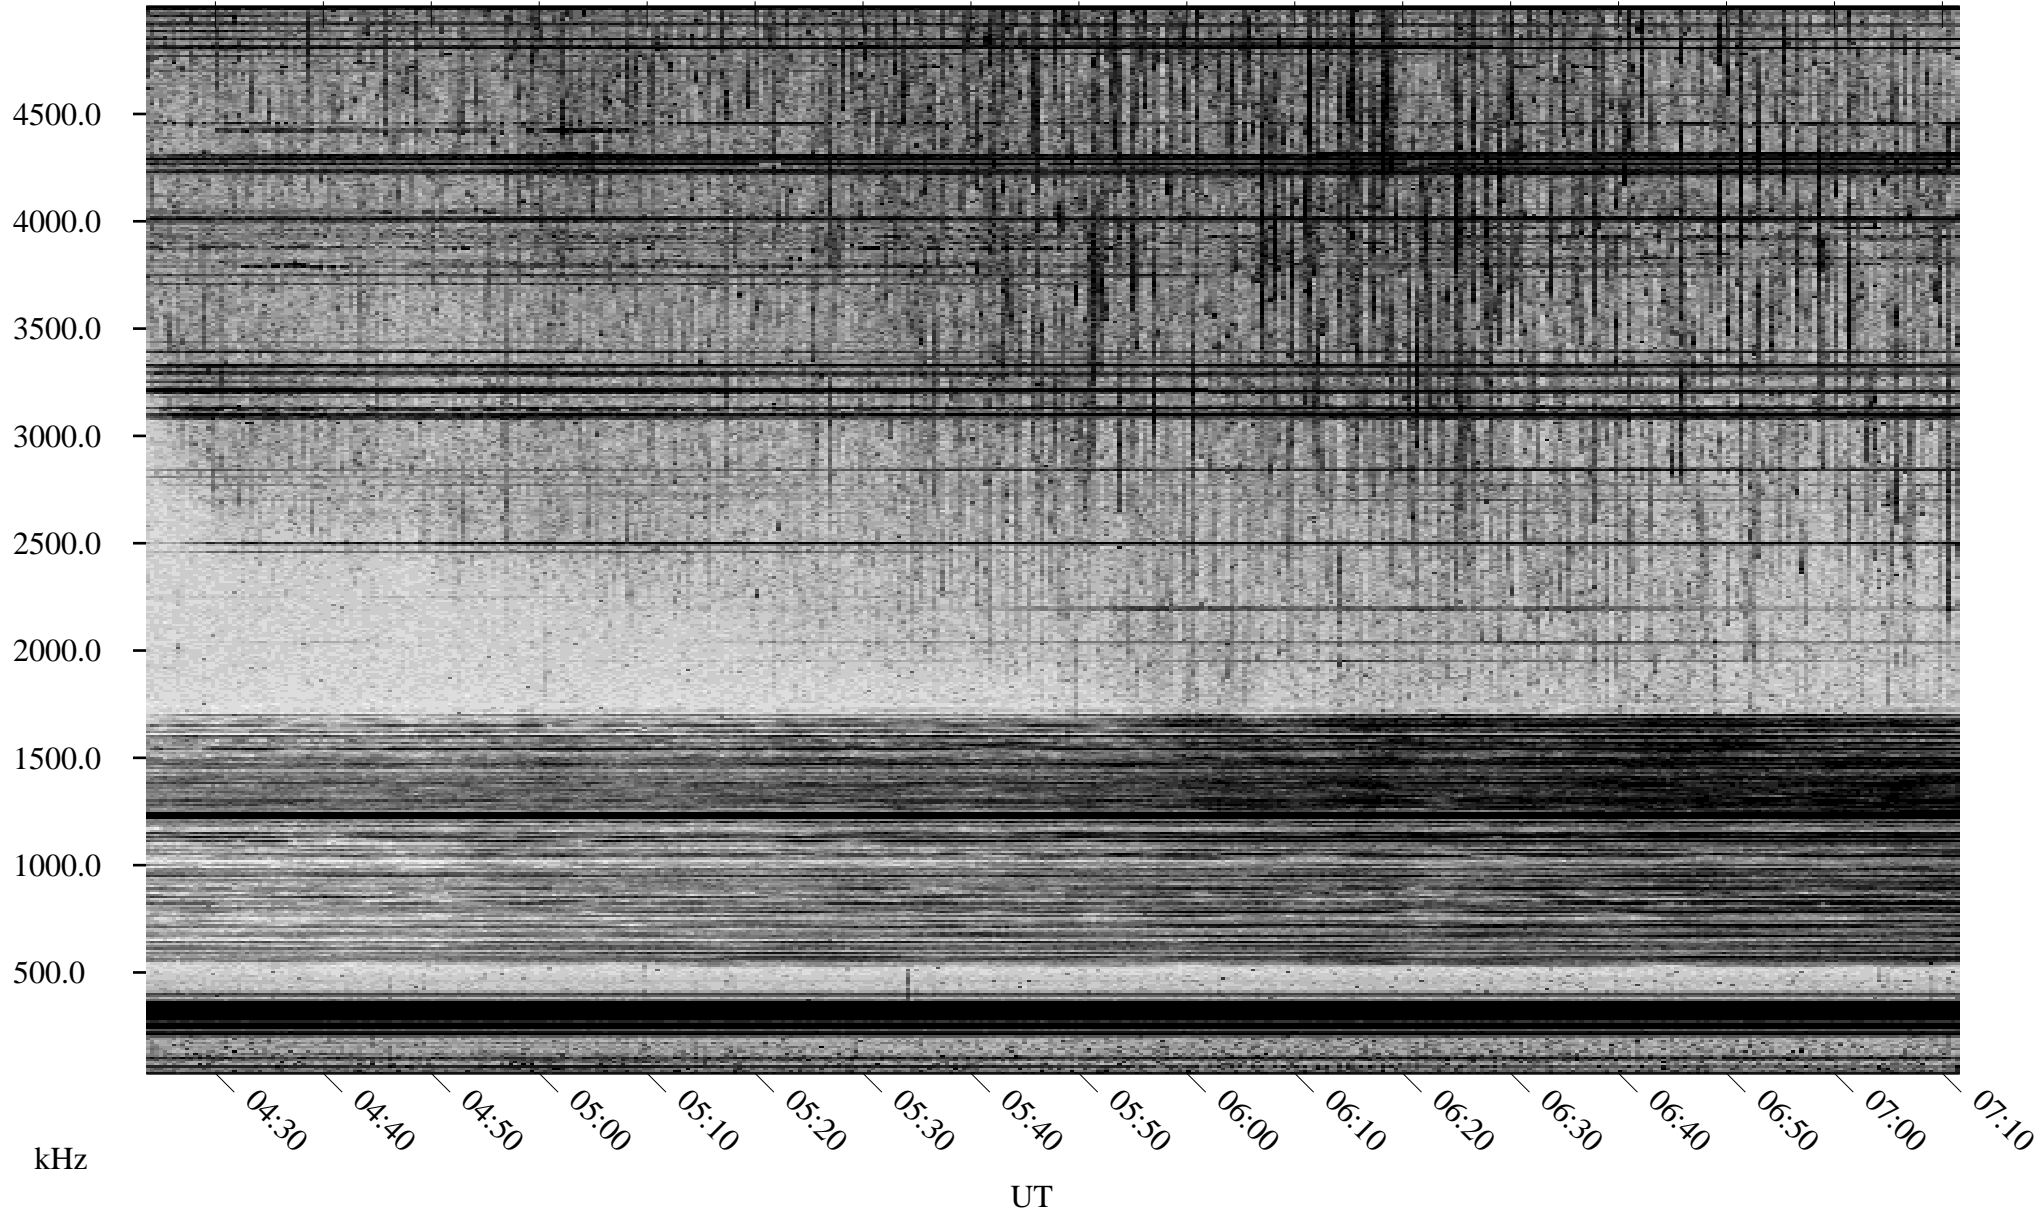

# 08/15/2001 Churchill, Manitoba

Linear Scale    Black = 161    White = 15

ch012271.r00m max\_12

Page 1

# 08/15/2001 Churchill, Manitoba

Linear Scale    Black = 161    White = 15

ch01227l.r00m max\_12

Page 2

# 08/16/2001 Churchill, Manitoba

Linear Scale    Black = 161    White = 15

ch01227l.r00m max\_12

Page 3

# 08/16/2001 Churchill, Manitoba

Linear Scale    Black = 161    White = 15

ch01227l.r00m max\_12

Page 4