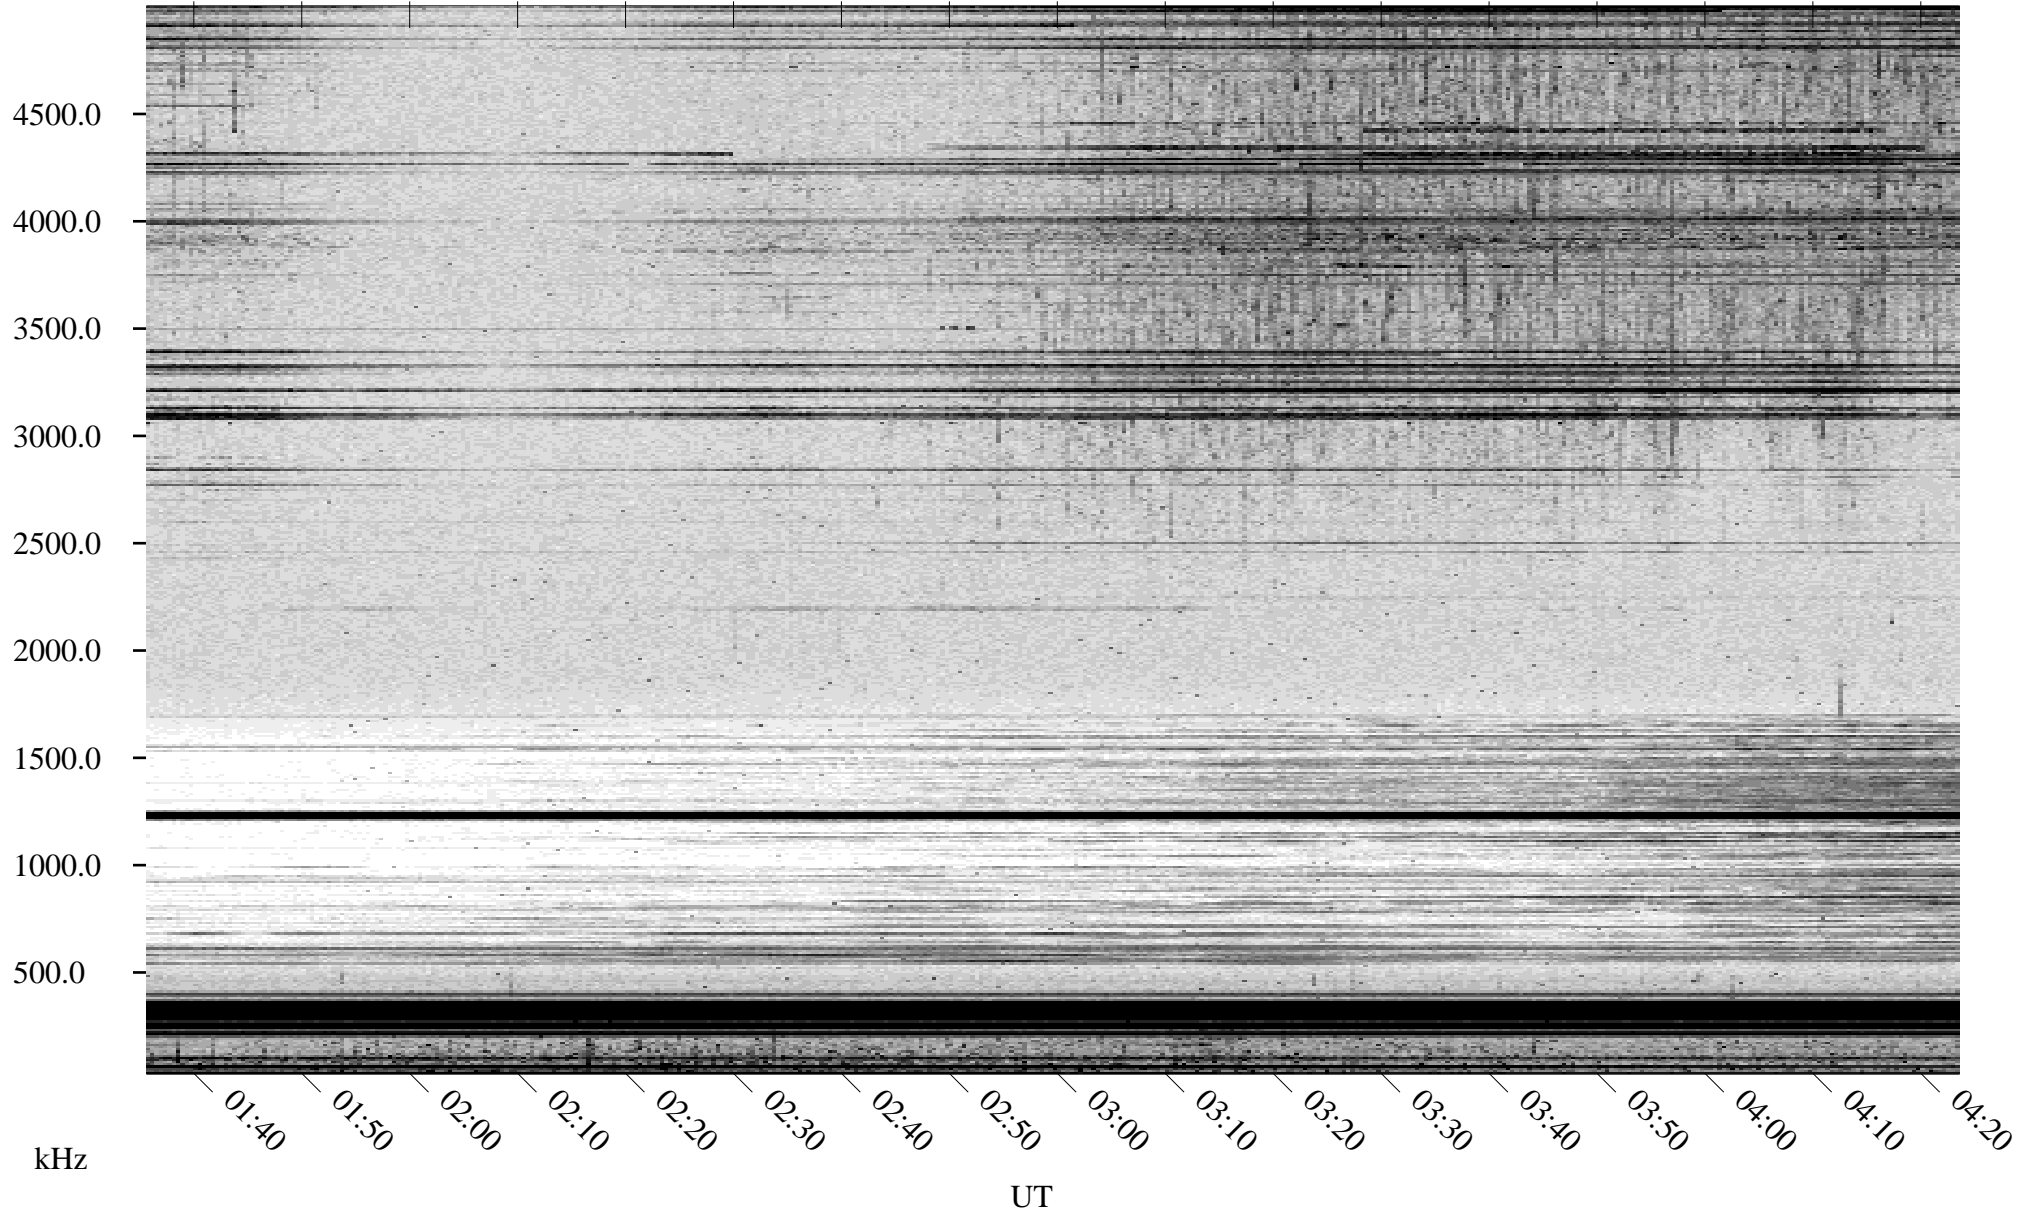

# 08/15/2001 Churchill, Manitoba

Linear Scale    Black = 161    White = 15

ch012271.r00m max\_12

Page 1

# 08/15/2001 Churchill, Manitoba

Linear Scale    Black = 161    White = 15

ch01227l.r00m max\_12

Page 2

# 08/16/2001 Churchill, Manitoba

Linear Scale    Black = 161    White = 15

ch01227l.r00m max\_12

Page 3

# 08/16/2001 Churchill, Manitoba

Linear Scale    Black = 161    White = 15

ch01227l.r00m max\_12

Page 4