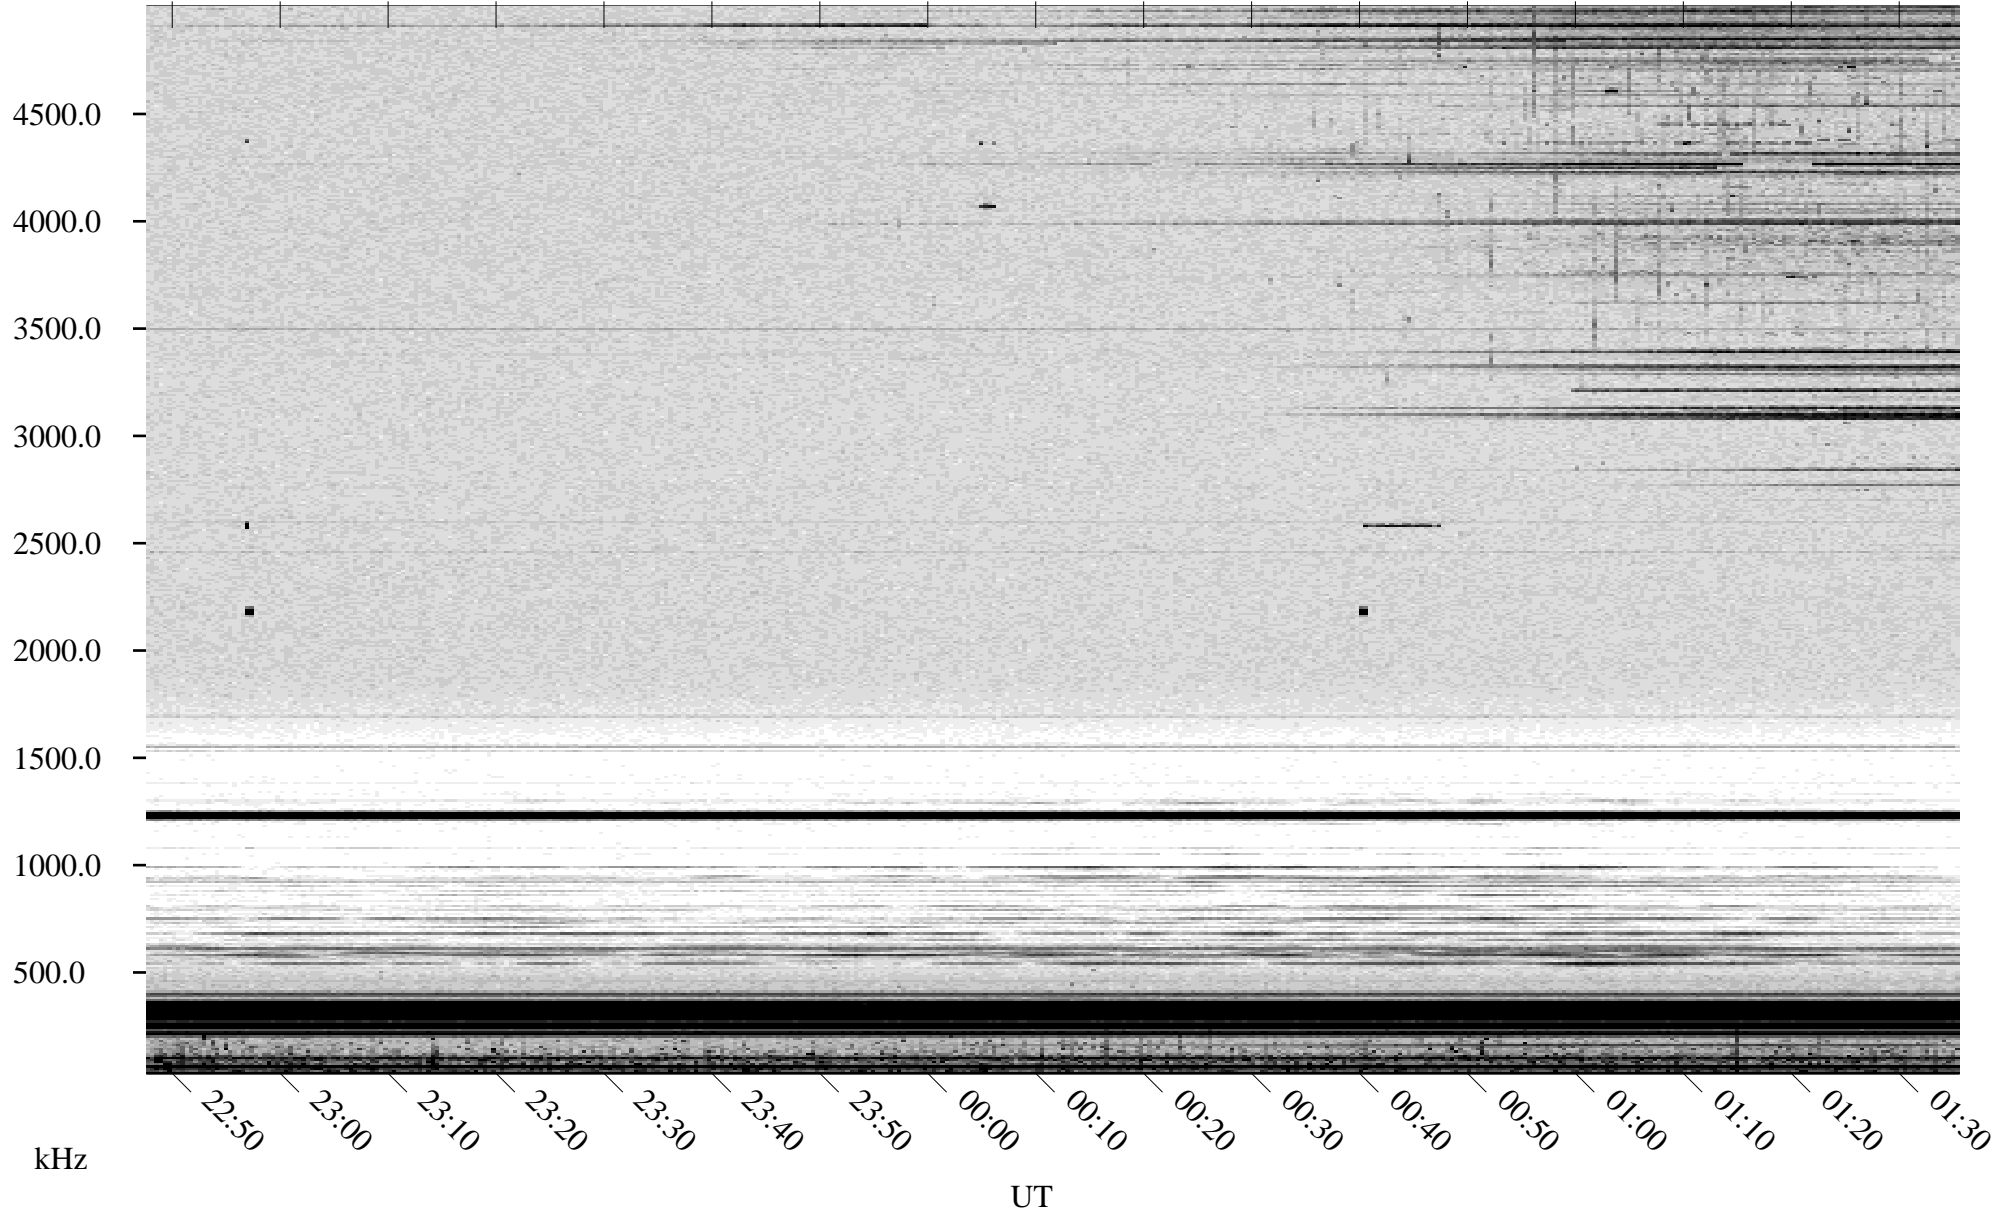

# 08/15/2001 Churchill, Manitoba

Linear Scale    Black = 161    White = 15

ch012271.r00m max\_12

Page 1

# 08/15/2001 Churchill, Manitoba

Linear Scale    Black = 161    White = 15

ch01227l.r00m max\_12

Page 2

# 08/16/2001 Churchill, Manitoba

Linear Scale    Black = 161    White = 15

ch01227l.r00m max\_12

Page 3

# 08/16/2001 Churchill, Manitoba

Linear Scale    Black = 161    White = 15

ch01227l.r00m max\_12

Page 4