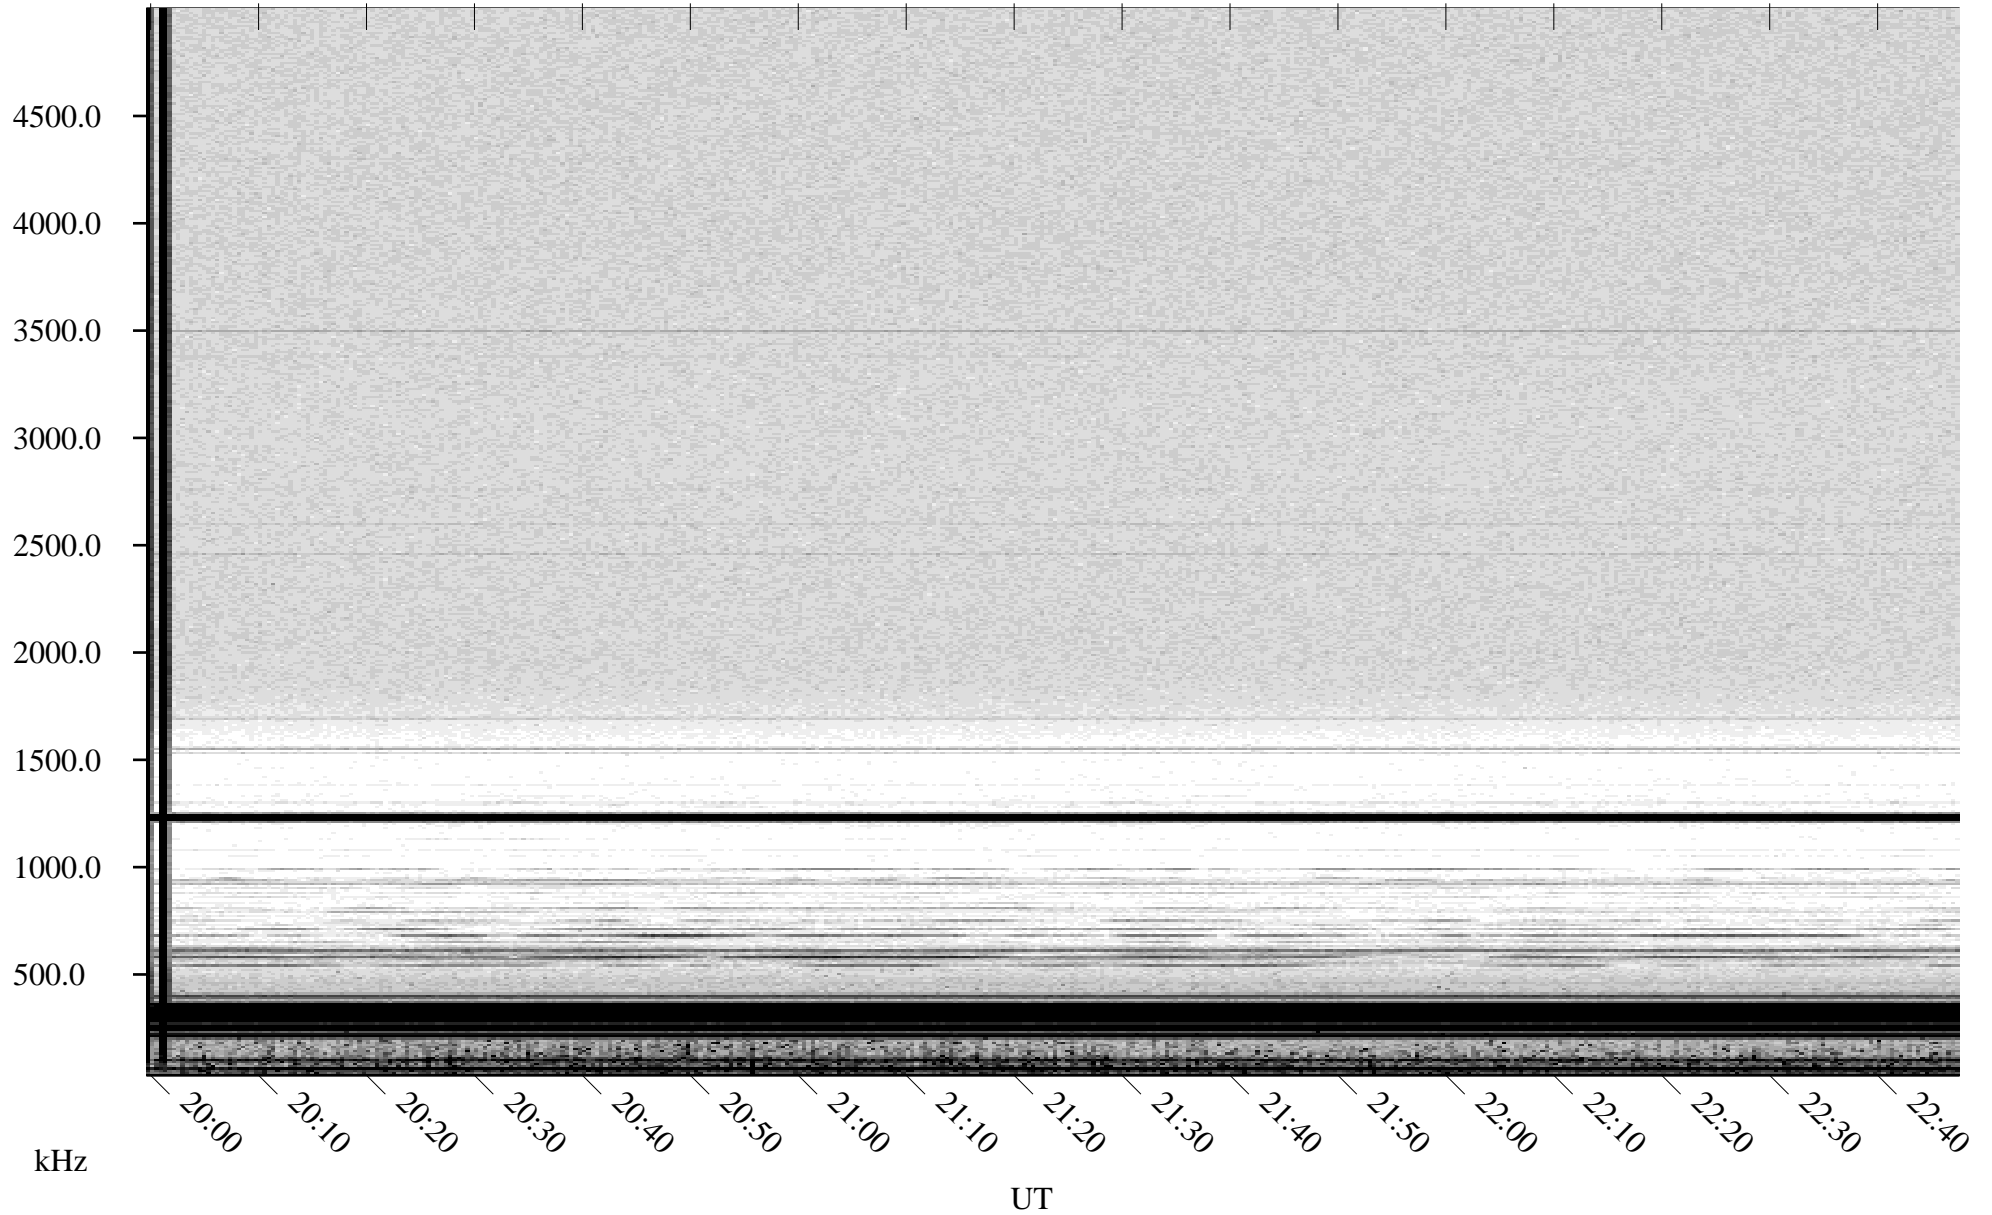

# 08/15/2001 Churchill, Manitoba

Linear Scale    Black = 161    White = 15

ch012271.r00m max\_12

Page 1

# 08/15/2001 Churchill, Manitoba

Linear Scale    Black = 161    White = 15

ch01227l.r00m max\_12

Page 2

# 08/16/2001 Churchill, Manitoba

Linear Scale    Black = 161    White = 15

ch01227l.r00m max\_12

Page 3

# 08/16/2001 Churchill, Manitoba

Linear Scale    Black = 161    White = 15

ch01227l.r00m max\_12

Page 4