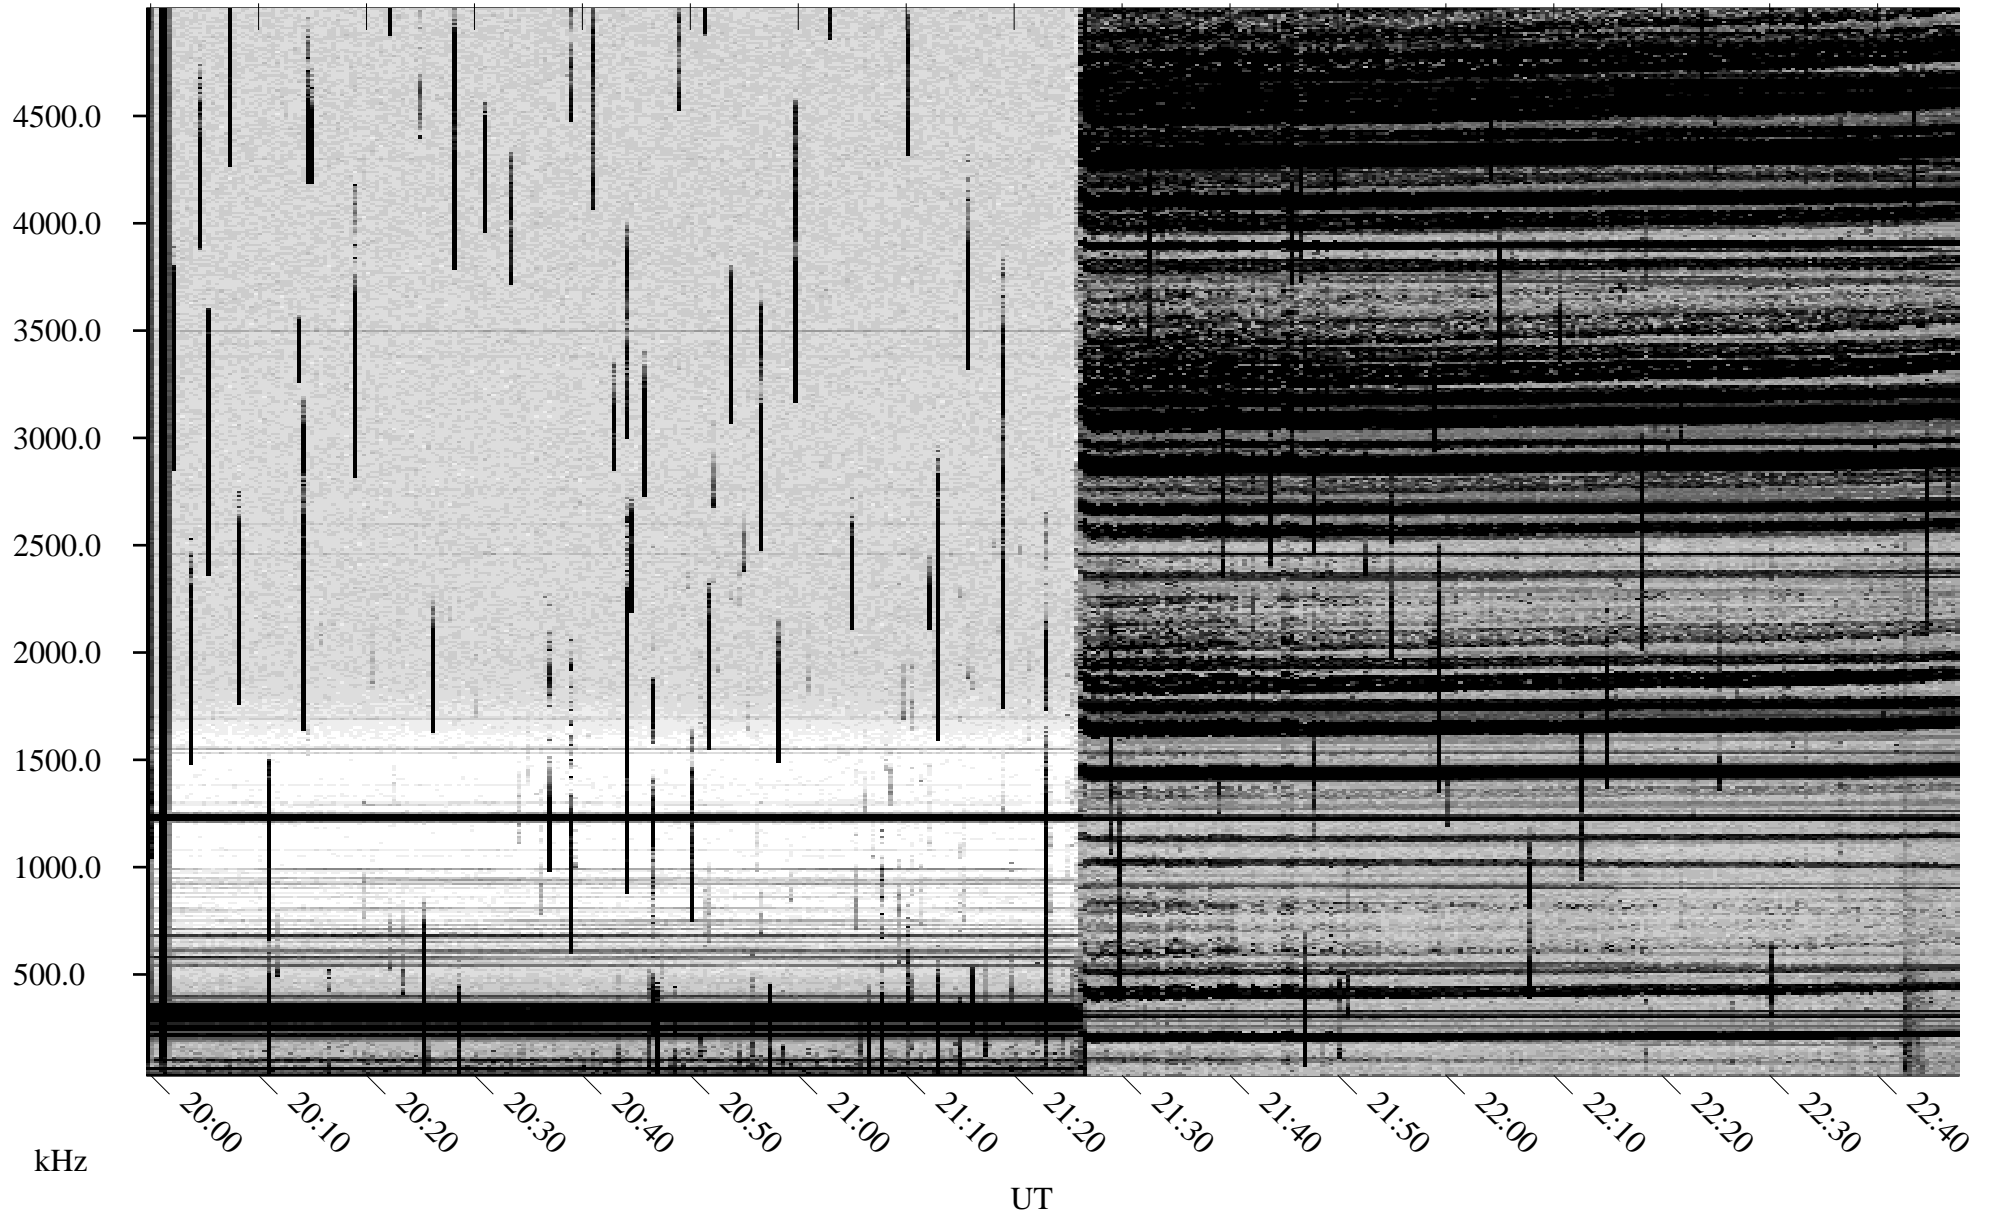

08/16/2001 Churchill, Manitoba

Linear Scale Black = 161 White = 15

ch01228l.r00m max_12

Page 1

08/16/2001 Churchill, Manitoba

Linear Scale Black = 161 White = 15

ch01228l.r00m max_12

Page 2

08/17/2001 Churchill, Manitoba

Linear Scale Black = 161 White = 15

ch01228l.r00m max_12

Page 3

08/17/2001 Churchill, Manitoba

Linear Scale Black = 161 White = 15

ch01228l.r00m max_12

Page 4

08/17/2001 Churchill, Manitoba

Linear Scale

Black = 161

White = 15

ch01228l.r00m max_12

Page 5

08/17/2001 Churchill, Manitoba

Linear Scale

Black = 161

White = 15

ch01228l.r00m max_12

Page 6

08/17/2001 Churchill, Manitoba

Linear Scale

Black = 161

White = 15