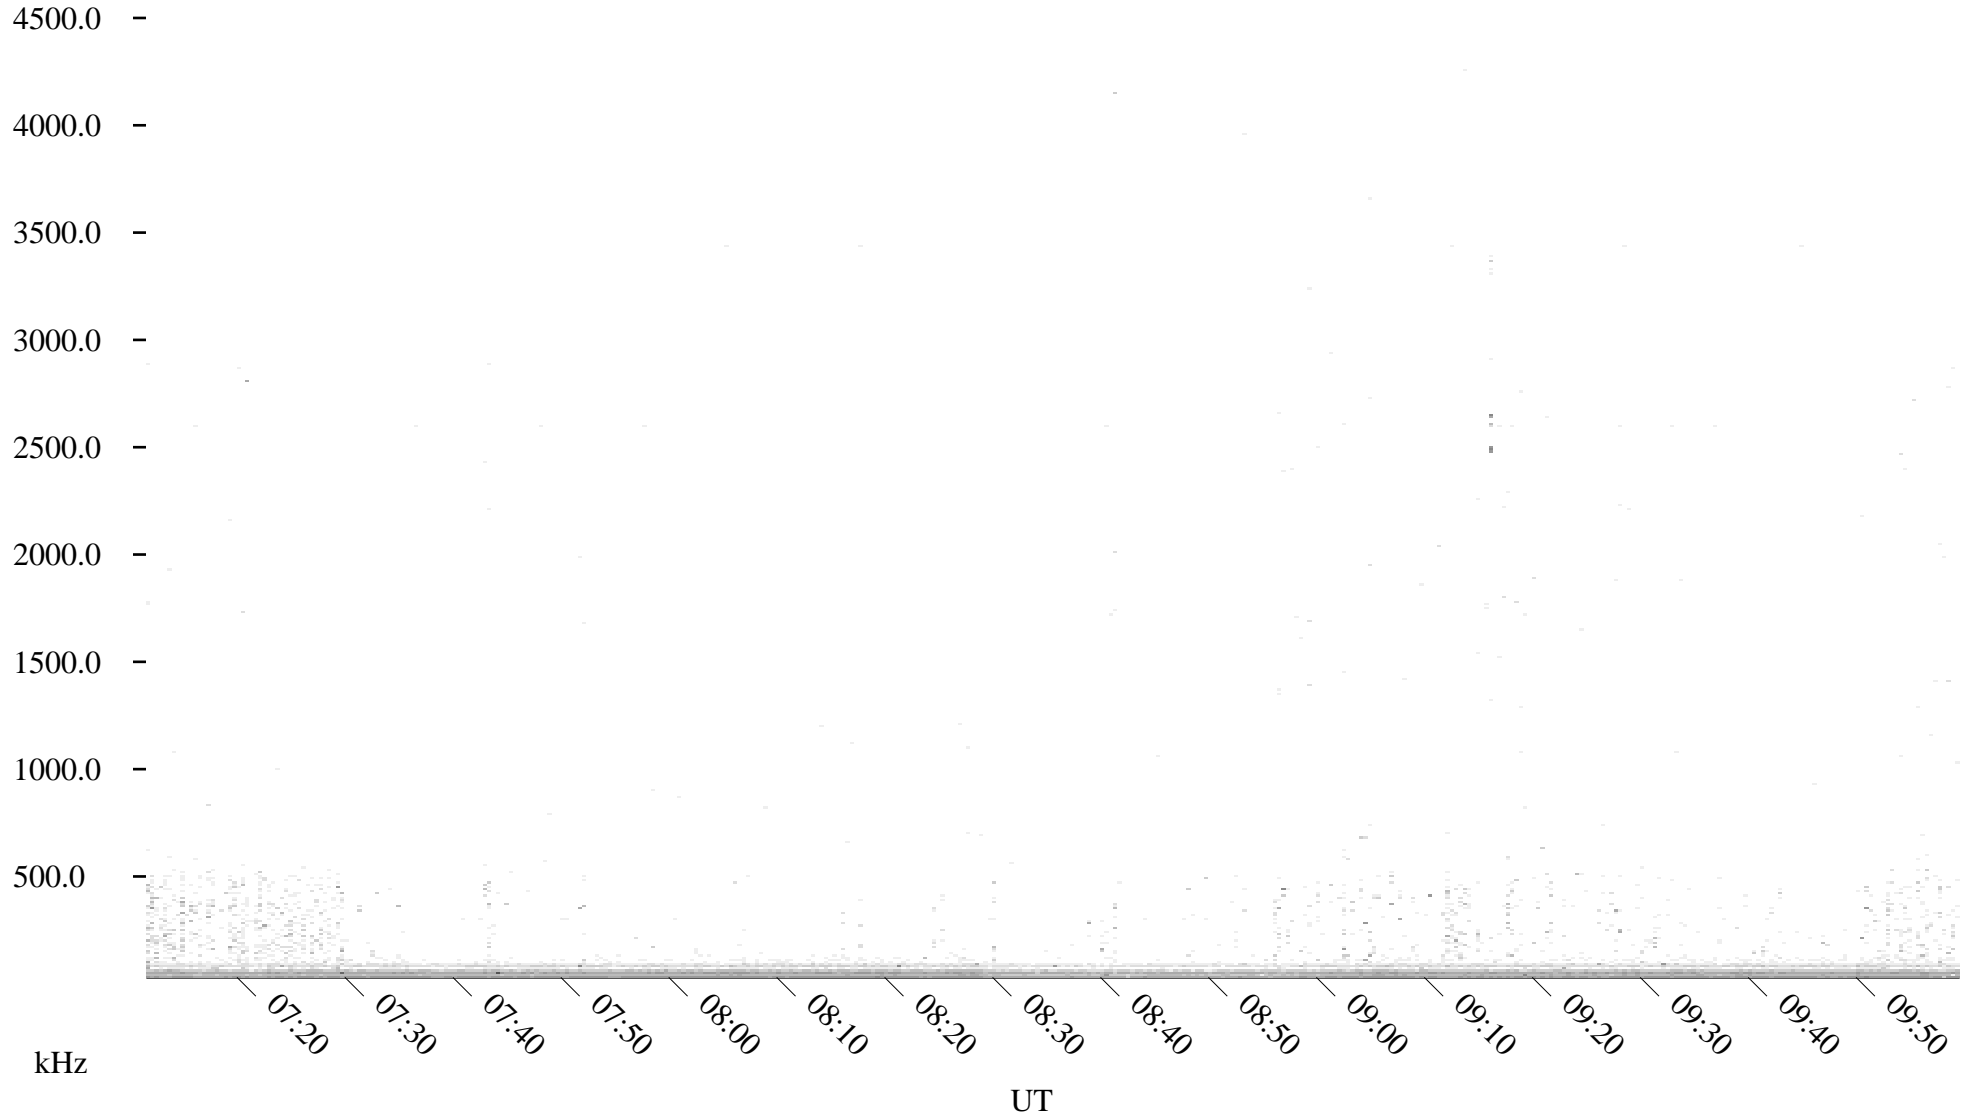

08/17/2001 Churchill, Manitoba

Linear Scale Black = 161 White = 15

ch01228l.r00m max_12

Page 3

08/17/2001 Churchill, Manitoba

Linear Scale Black = 161 White = 15

ch01228l.r00m max_12

Page 4

08/17/2001 Churchill, Manitoba

Linear Scale

Black = 161

White = 15

ch01228l.r00m max_12

Page 5

08/17/2001 Churchill, Manitoba

Linear Scale

Black = 161

White = 15

ch01228l.r00m max_12

Page 6

08/17/2001 Churchill, Manitoba

Linear Scale

Black = 161

White = 15

ch01228l.r00m max_12

Page 7

08/17/2001 Churchill, Manitoba

Linear Scale

Black = 161

White = 15

ch01228l.r00m max_12

Page 8