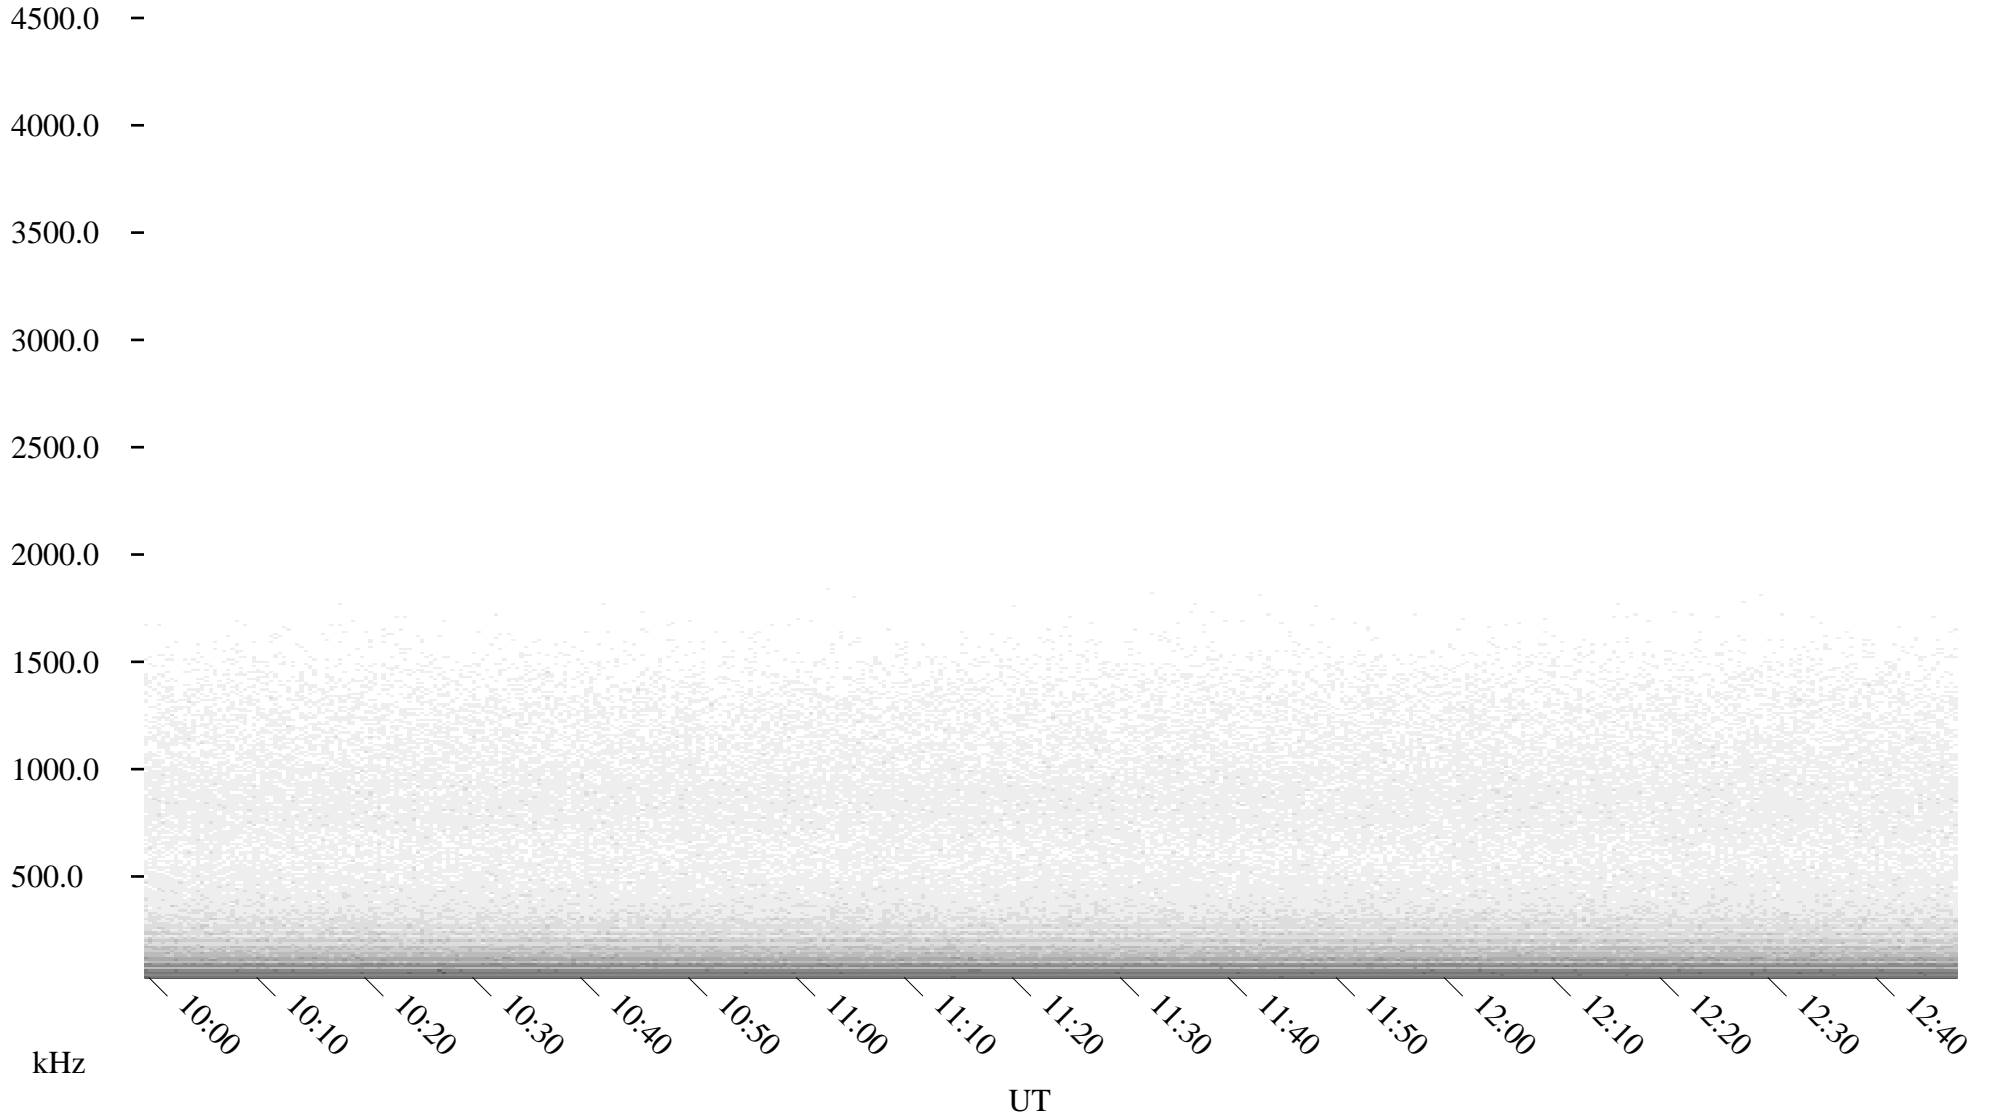

08/18/2001 Churchill, Manitoba

Linear Scale

Black = 161

White = 15

ch01229l.r00m max_12

Page 6