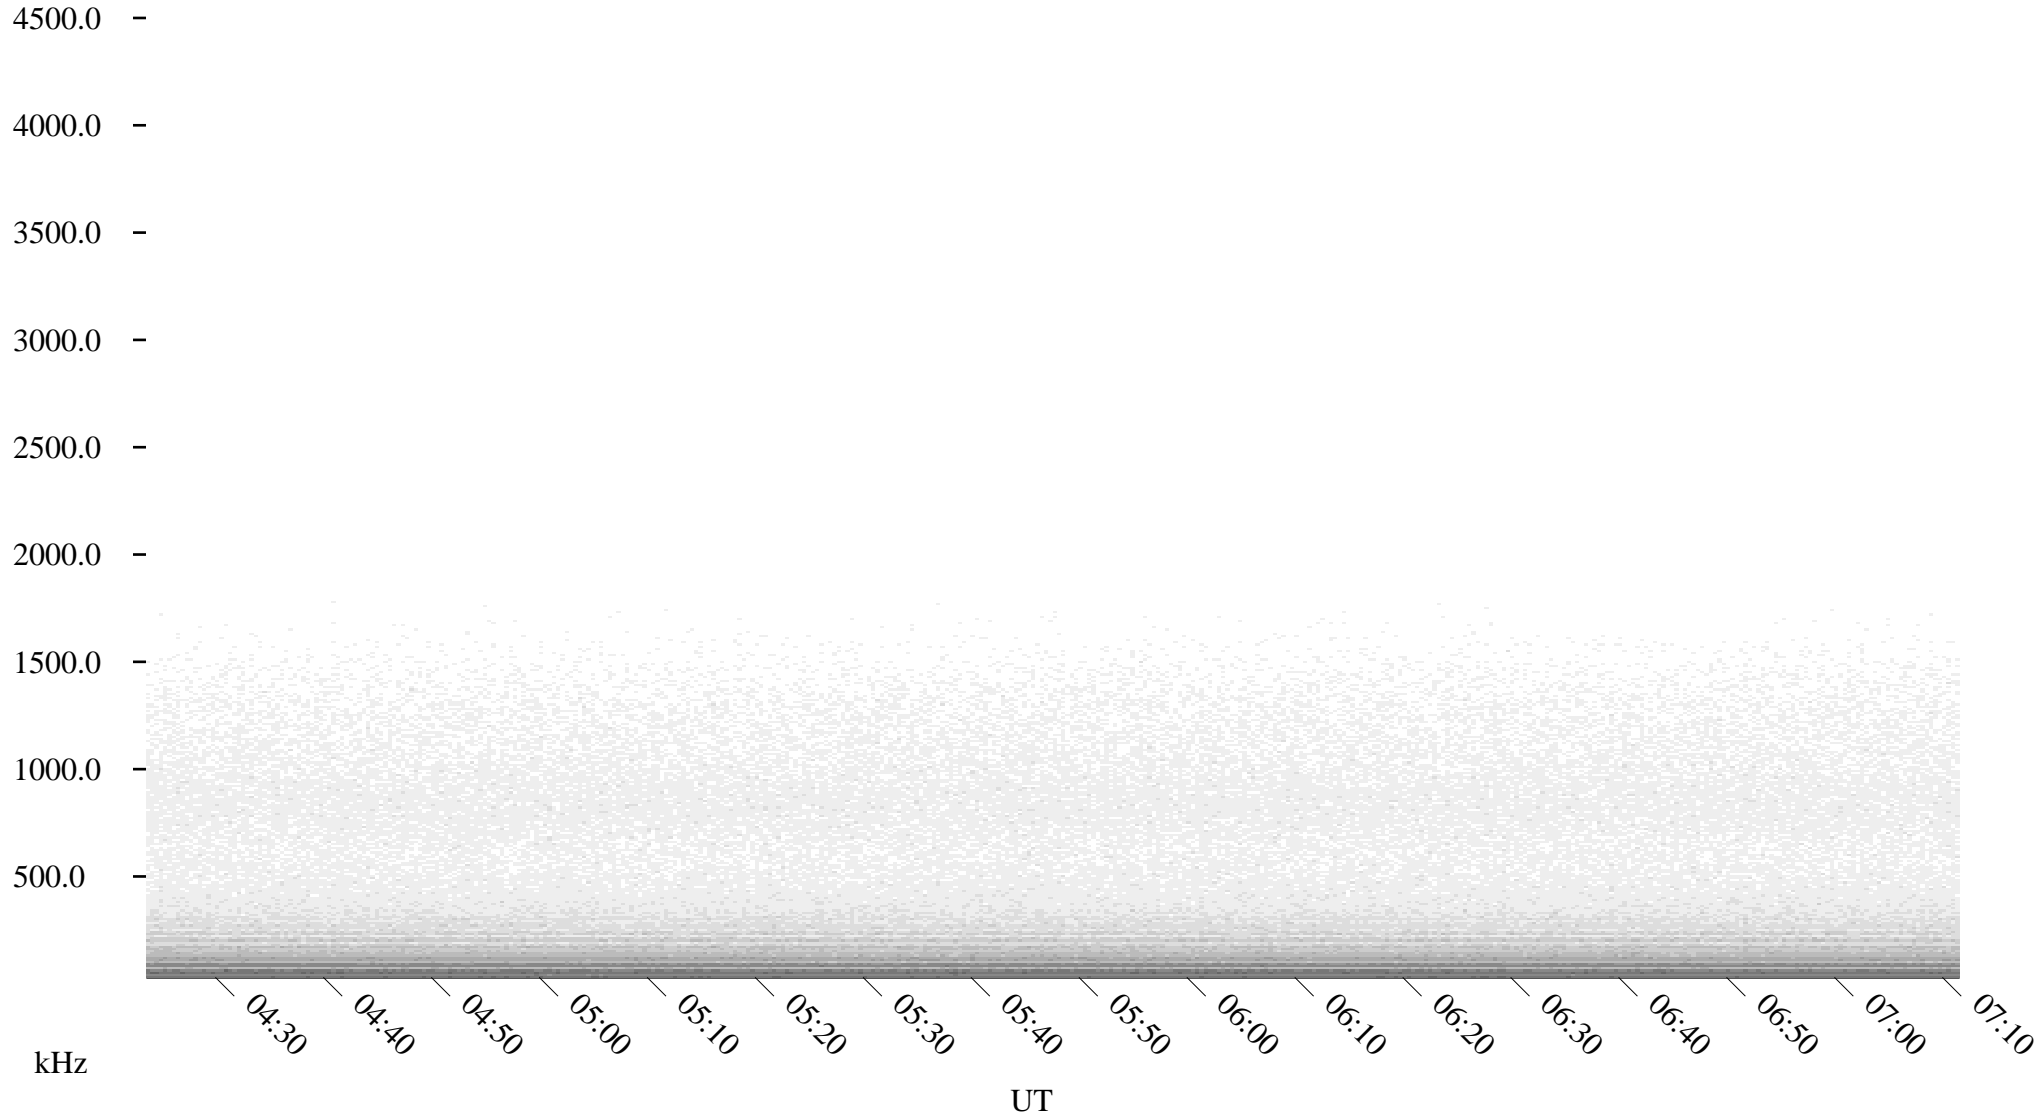

ch01229l.r00m max_12

Page 3

08/18/2001 Churchill, Manitoba

Linear Scale

Black = 161

White = 15

ch01229l.r00m max_12

Page 4

08/18/2001 Churchill, Manitoba

Linear Scale

Black = 161

White = 15

ch01229l.r00m max_12

Page 5

08/18/2001 Churchill, Manitoba

Linear Scale