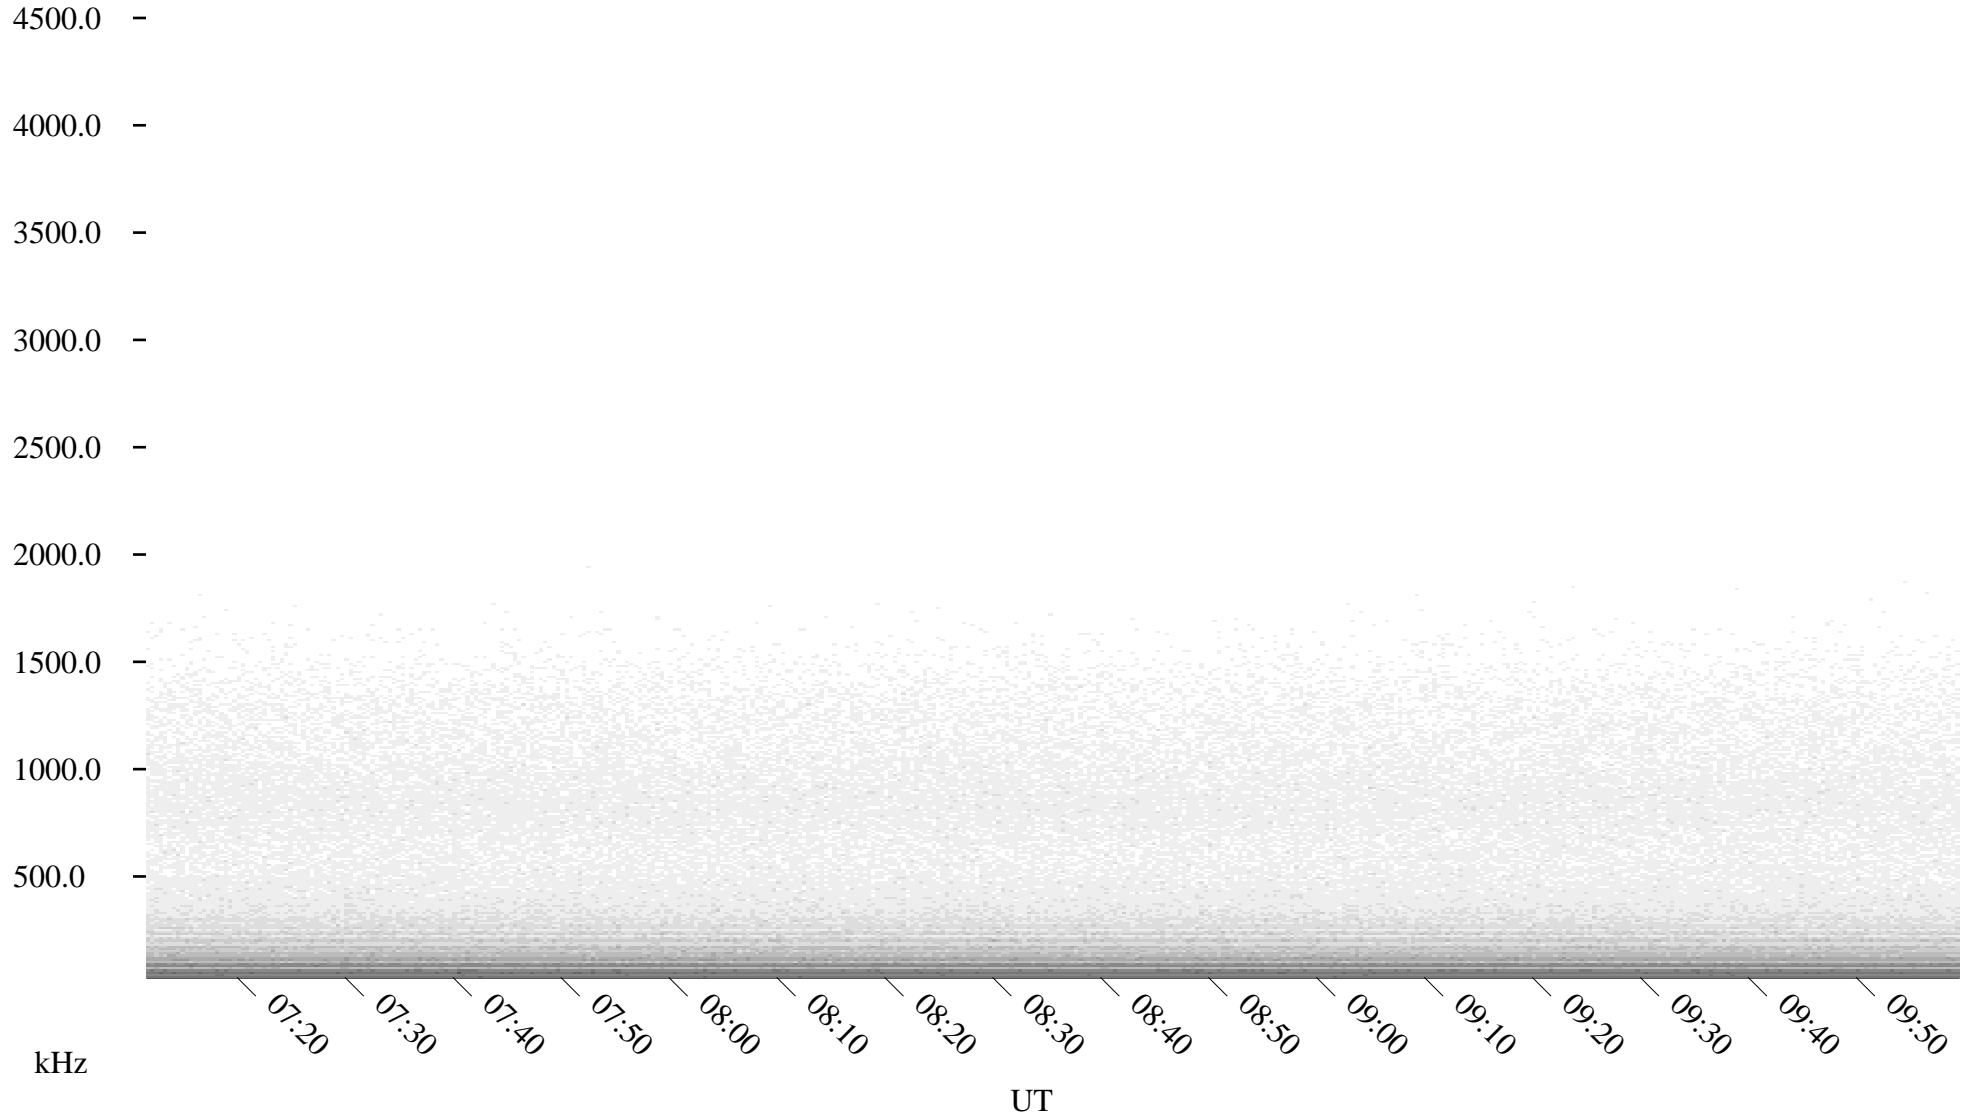

ch01229l.r00m max_12

Page 3

08/18/2001 Churchill, Manitoba

Linear Scale

Black = 161

White = 15

ch01229l.r00m max_12

Page 4

08/18/2001 Churchill, Manitoba

Linear Scale

Black = 161

White = 15

ch01229l.r00m max_12

Page 5

08/18/2001 Churchill, Manitoba

Linear Scale

Black = 161

White = 15

ch01229l.r00m max_12

Page 6

08/18/2001 Churchill, Manitoba

Linear Scale

Black = 161

White = 15

ch01229l.r00m max_12

Page 7

08/18/2001 Churchill, Manitoba

Linear Scale Black = 161 White = 15

ch01229l.r00m max_12