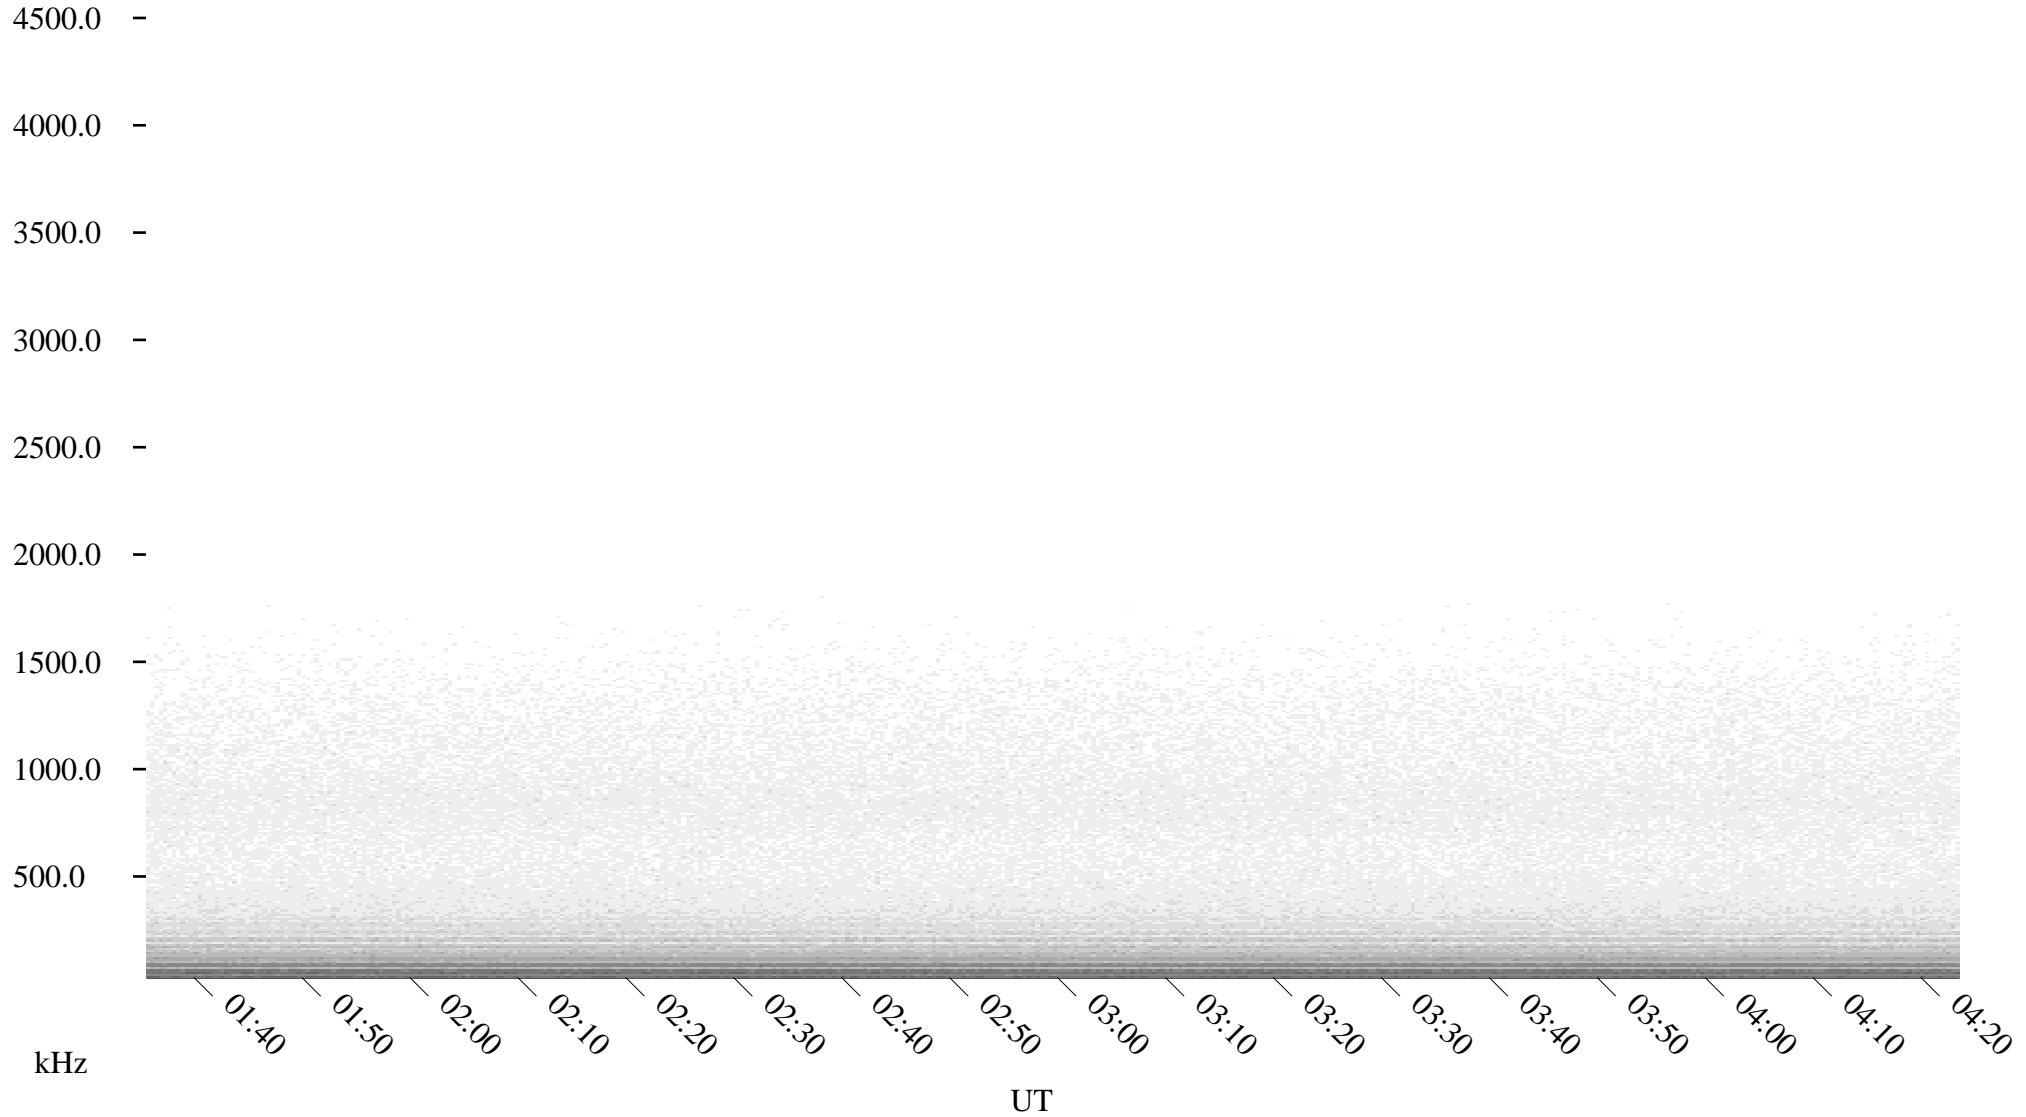

Black = 161

White = 15

ch01229l.r00m max_12

Page 2

08/18/2001 Churchill, Manitoba

Linear Scale

Black = 161

White = 15

ch01229l.r00m max_12

Page 3

08/18/2001 Churchill, Manitoba

Linear Scale

Black = 161

White = 15

ch01229l.r00m max_12

Page 4

08/18/2001 Churchill, Manitoba

Linear Scale

Black = 161

White = 15

ch01229l.r00m max_12

Page 5

08/18/2001 Churchill, Manitoba

Linear Scale