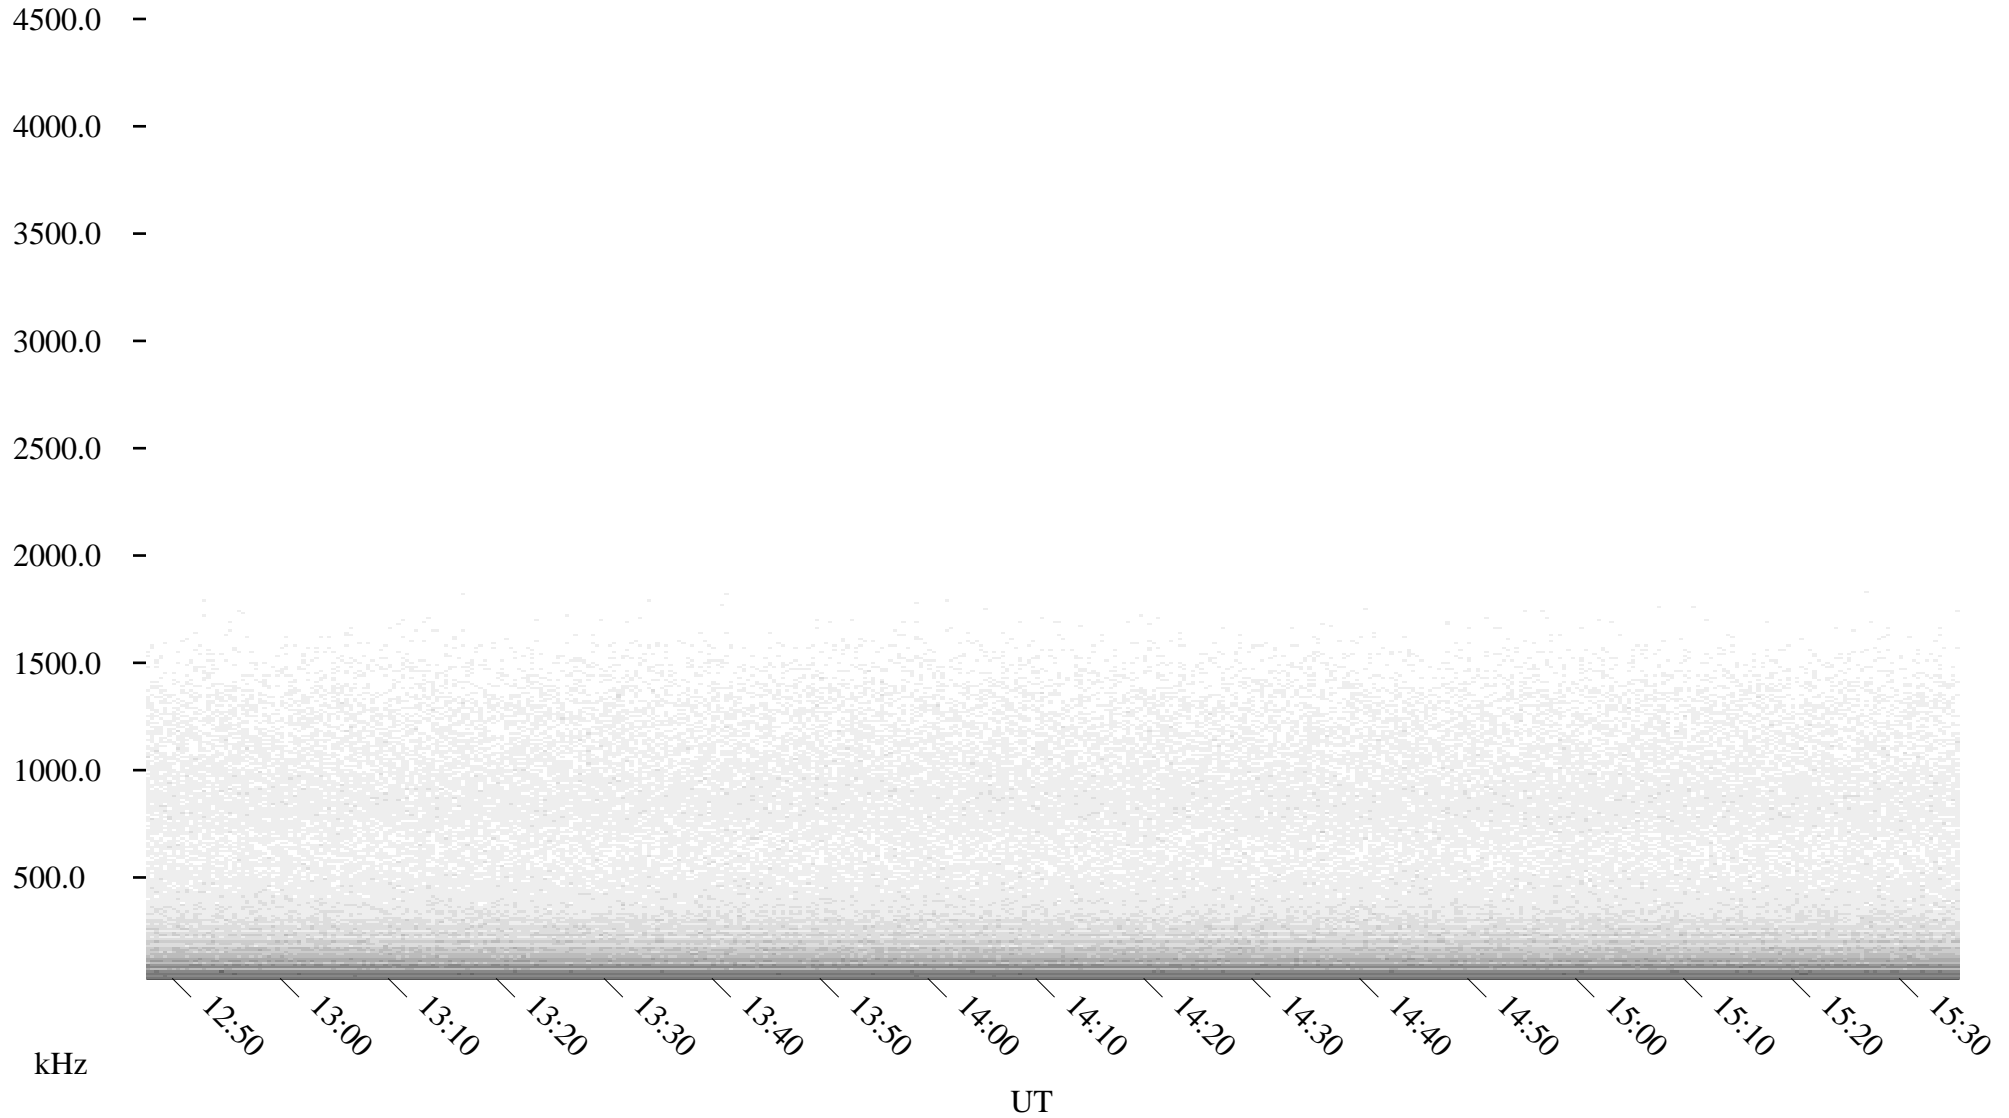

Black = 161

White = 15

ch01229l.r00m max_12

Page 6

08/18/2001 Churchill, Manitoba

Linear Scale

Black = 161

White = 15

ch01229l.r00m max_12

Page 7

08/18/2001 Churchill, Manitoba

Linear Scale Black = 161 White = 15

ch01229l.r00m max_12