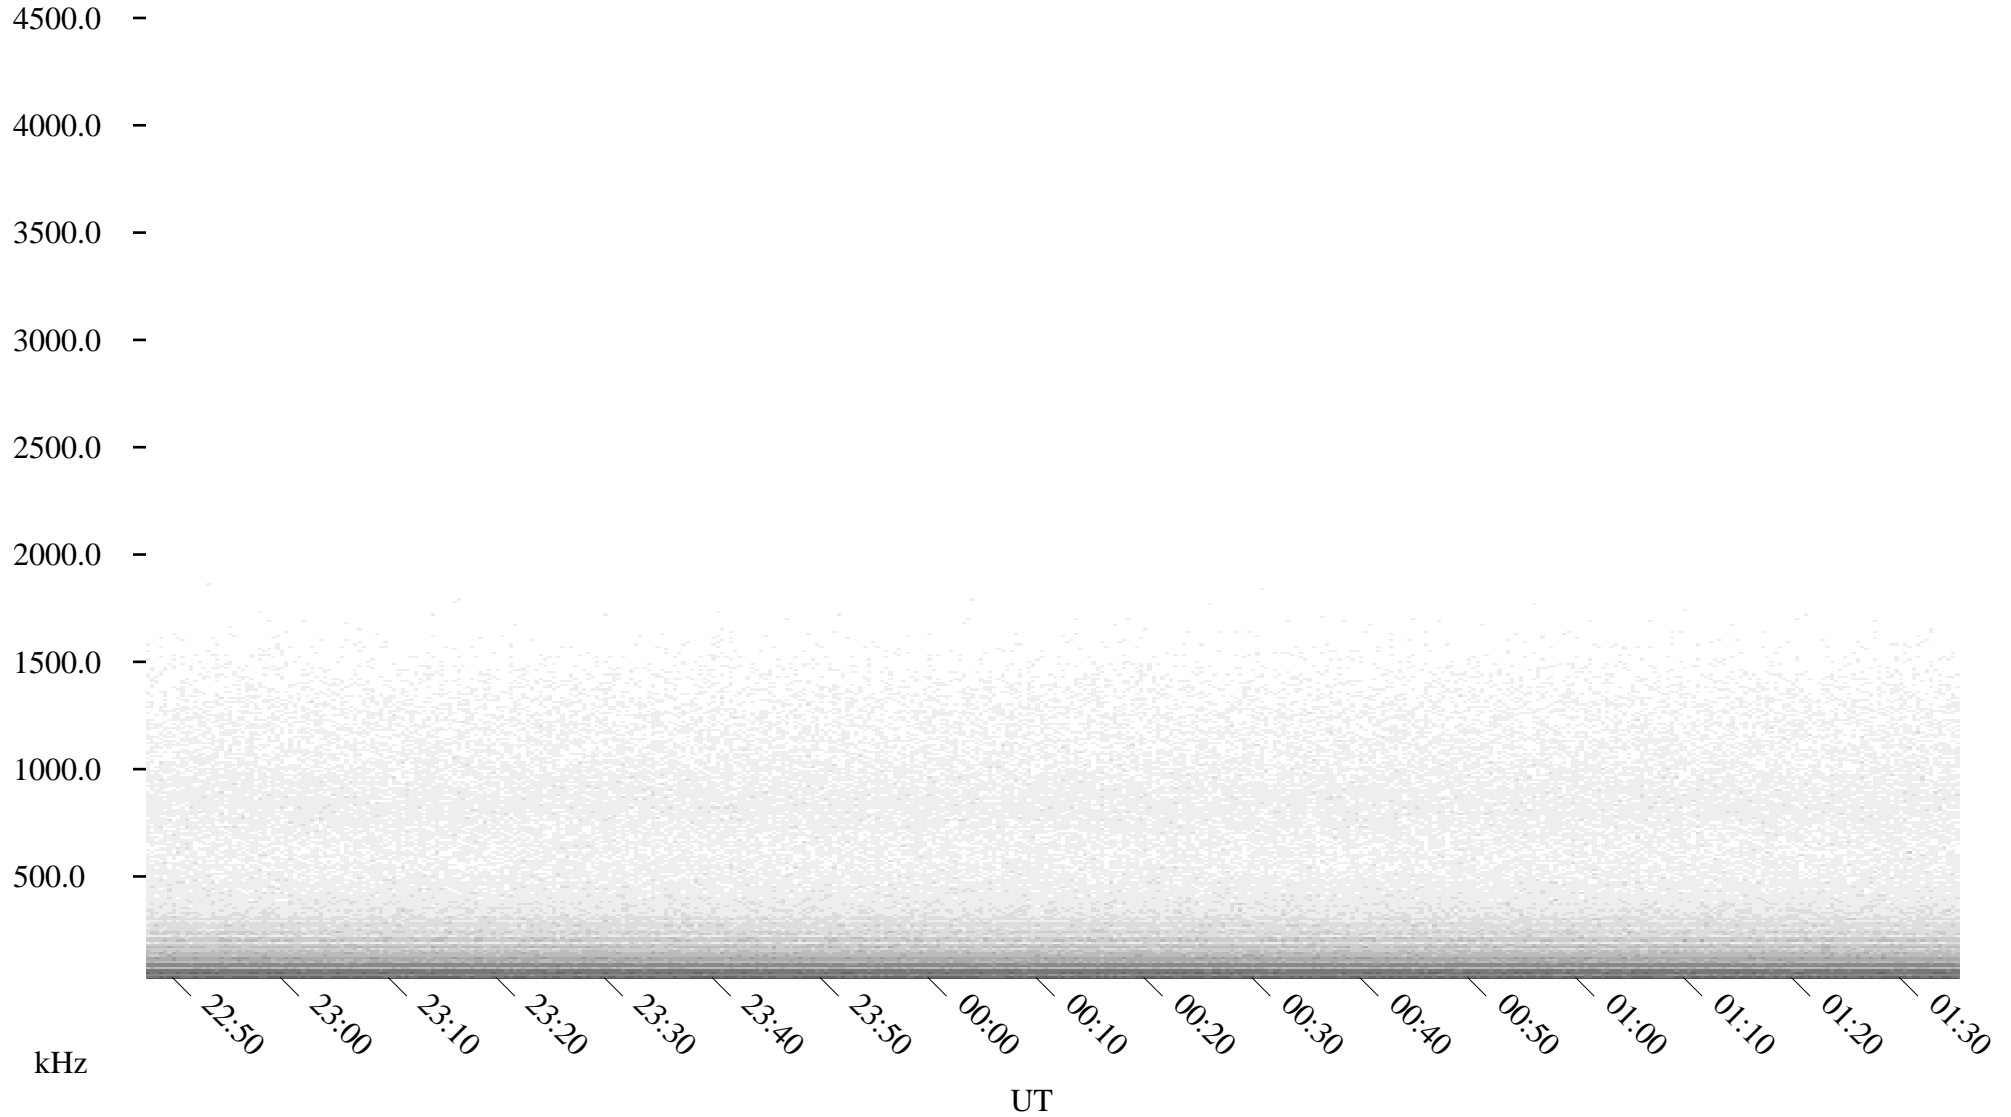

08/17/2001 Churchill, Manitoba

Linear Scale

Black = 161

White = 15

ch01229l.r00m max_12

Page 1

08/17/2001 Churchill, Manitoba

Linear Scale

Black = 161

White = 15

ch01229l.r00m max_12

Page 2

08/18/2001 Churchill, Manitoba

Linear Scale

Black = 161

White = 15

ch01229l.r00m max_12

Page 3

08/18/2001 Churchill, Manitoba

Linear Scale

Black = 161

White = 15

ch01229l.r00m max_12

Page 4

08/18/2001 Churchill, Manitoba

Linear Scale

Black = 161

White = 15

ch01229l.r00m max_12

Page 5

08/18/2001 Churchill, Manitoba

Linear Scale