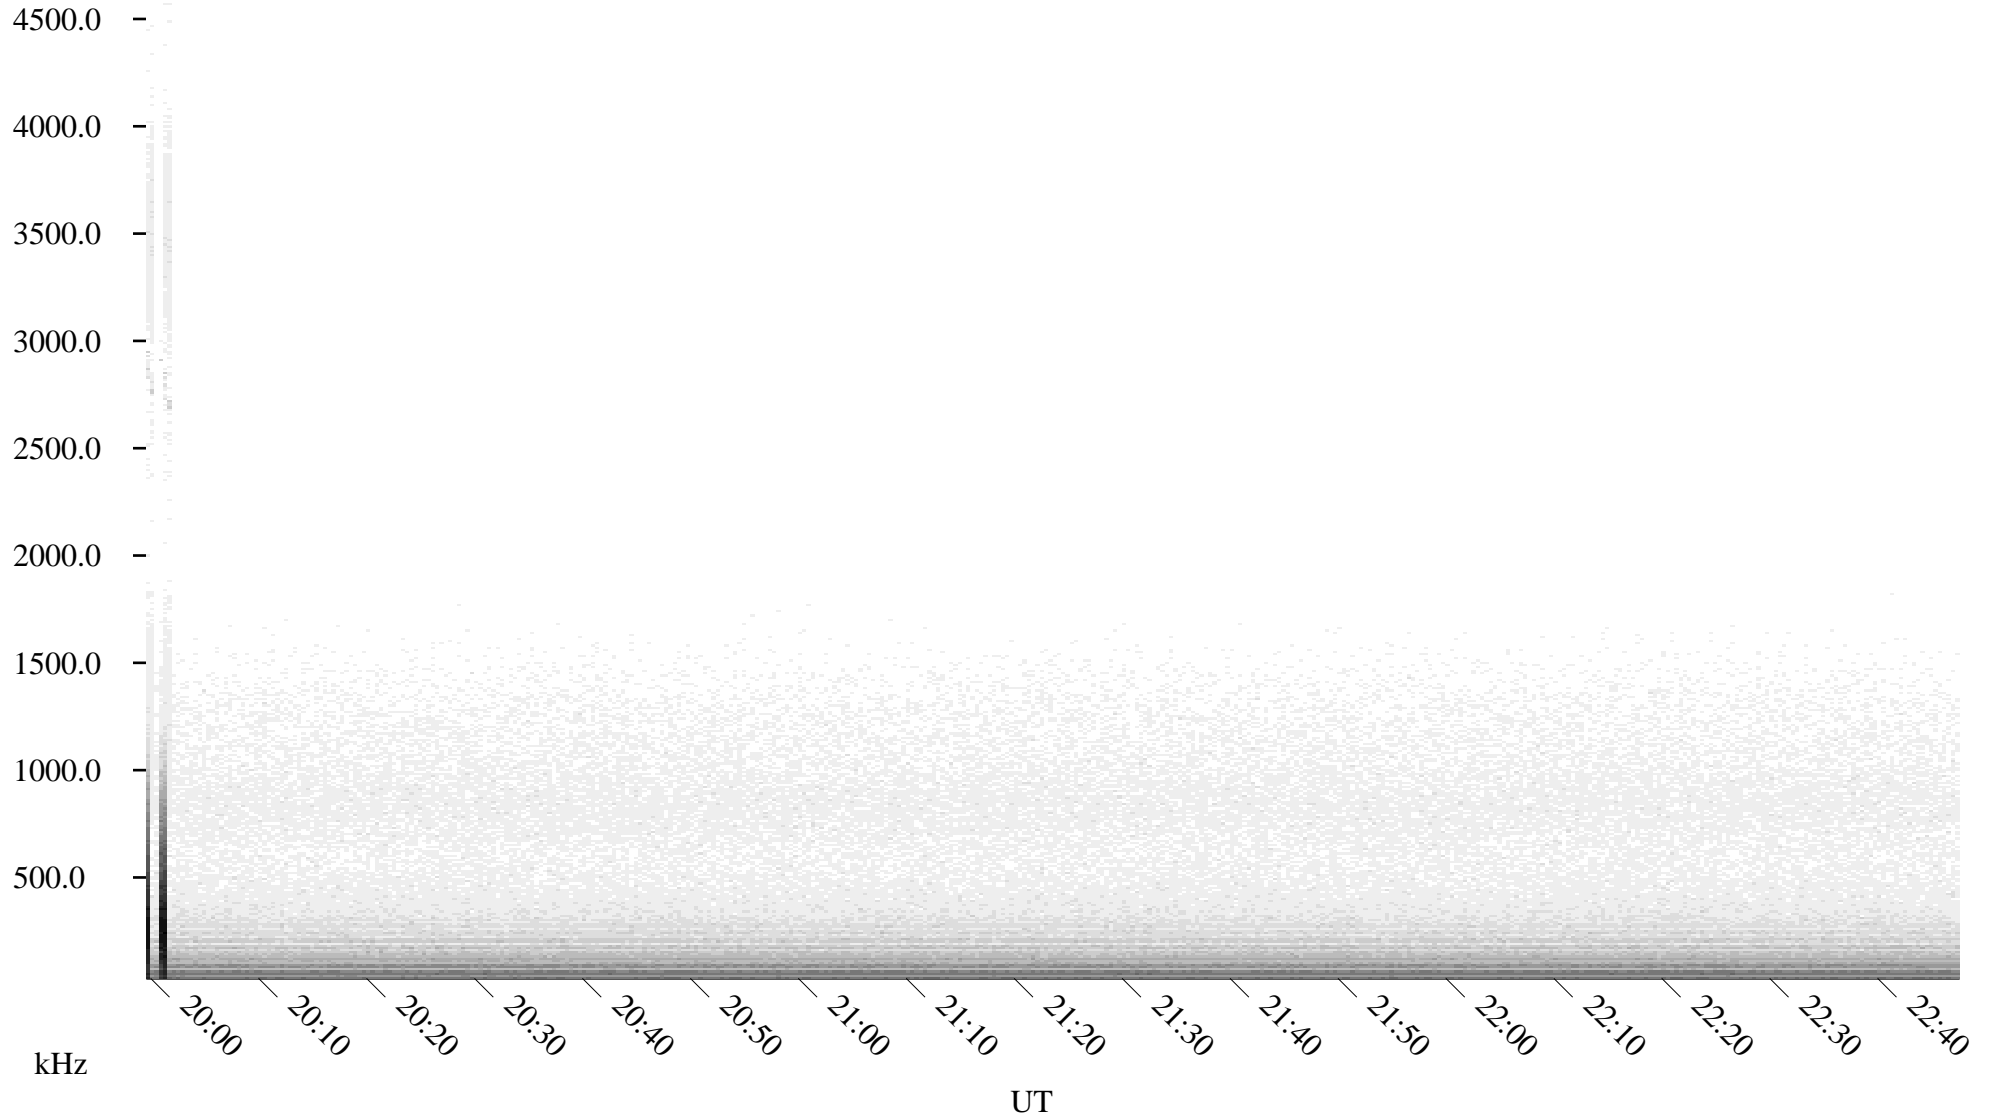

08/18/2001 Churchill, Manitoba

Linear Scale

Black = 161

White = 15

ch01230l.r00m max_12

Page 1

08/18/2001 Churchill, Manitoba

Linear Scale

Black = 161

White = 15

ch01230l.r00m max_12

Page 2

08/19/2001 Churchill, Manitoba

Linear Scale

Black = 161

White = 15

ch01230l.r00m max_12

Page 3

08/19/2001 Churchill, Manitoba

Linear Scale

Black = 161

White = 15

ch01230l.r00m max_12

Page 4

08/19/2001 Churchill, Manitoba

Linear Scale

Black = 161

White = 15

ch01230l.r00m max_12

Page 5

08/19/2001 Churchill, Manitoba

Linear Scale