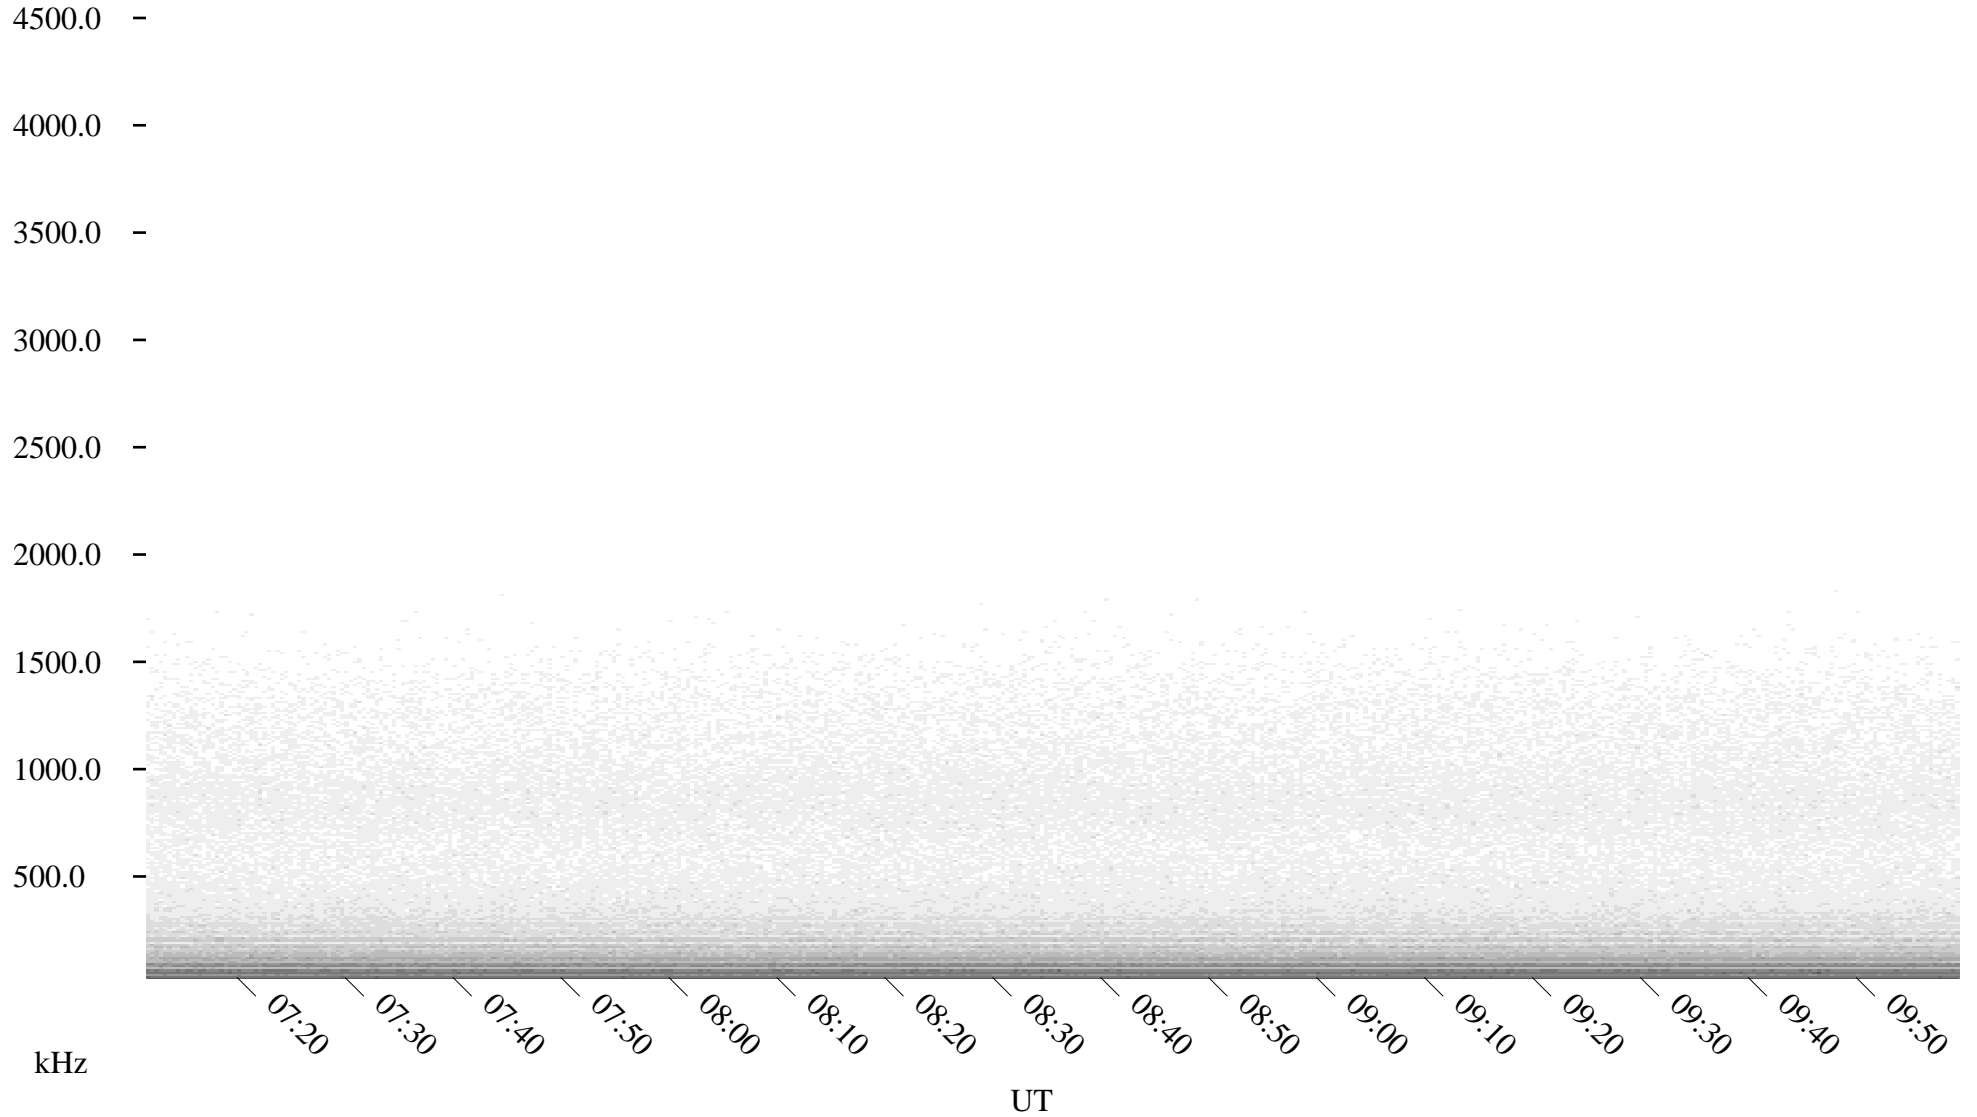

08/19/2001 Churchill, Manitoba

Linear Scale

Black = 161

White = 15

ch01230l.r00m max_12

Page 5

08/19/2001 Churchill, Manitoba

Linear Scale

Black = 161

White = 15

ch01230l.r00m max_12

Page 6

08/19/2001 Churchill, Manitoba

Linear Scale

Black = 161

White = 15

ch01230l.r00m max_12

Page 7

08/19/2001 Churchill, Manitoba

Linear Scale

Black = 161

White = 15

ch01230l.r00m max_12

Page 8