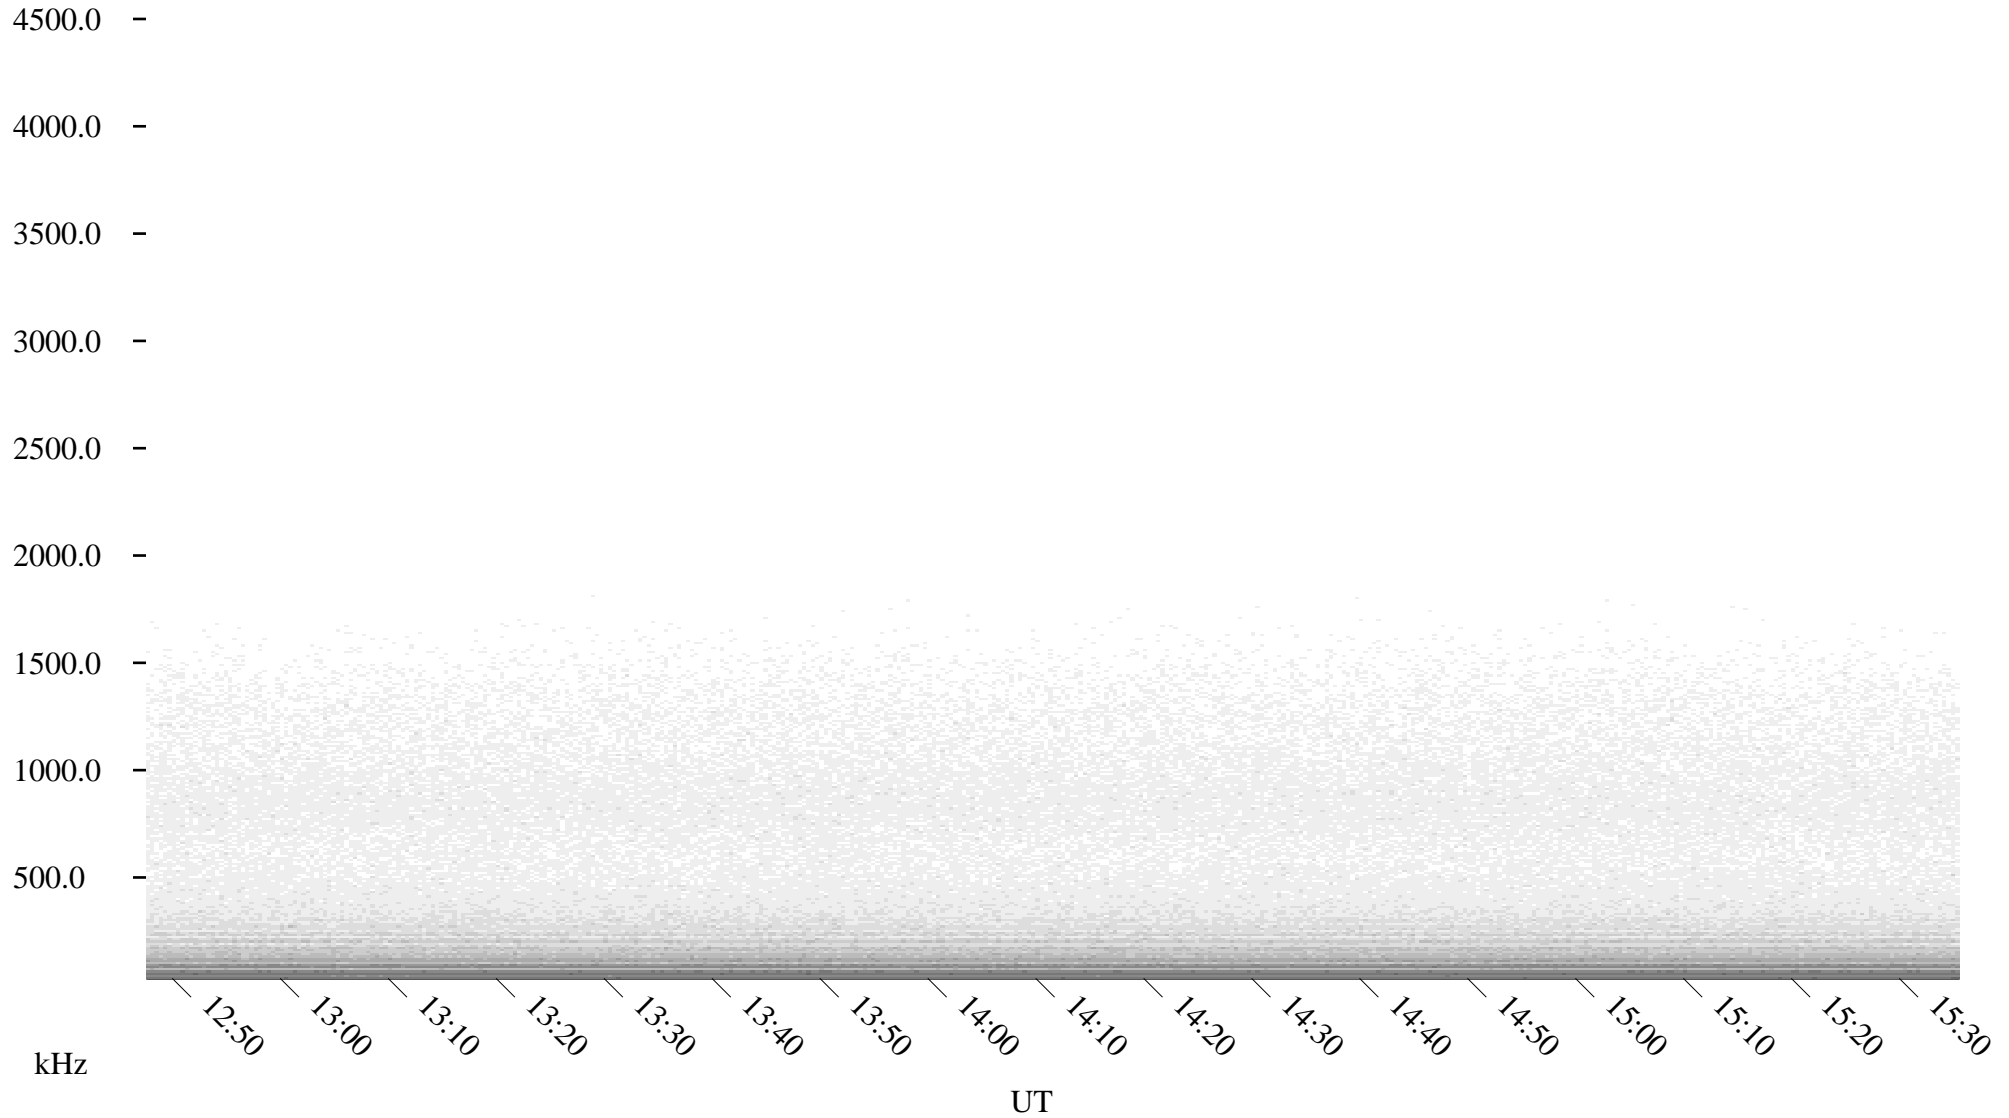

Black = 161

White = 15

ch01230l.r00m max_12

Page 6

08/19/2001 Churchill, Manitoba

Linear Scale

Black = 161

White = 15

ch01230l.r00m max_12

Page 7

08/19/2001 Churchill, Manitoba

Linear Scale

Black = 161

White = 15

ch01230l.r00m max_12

Page 8