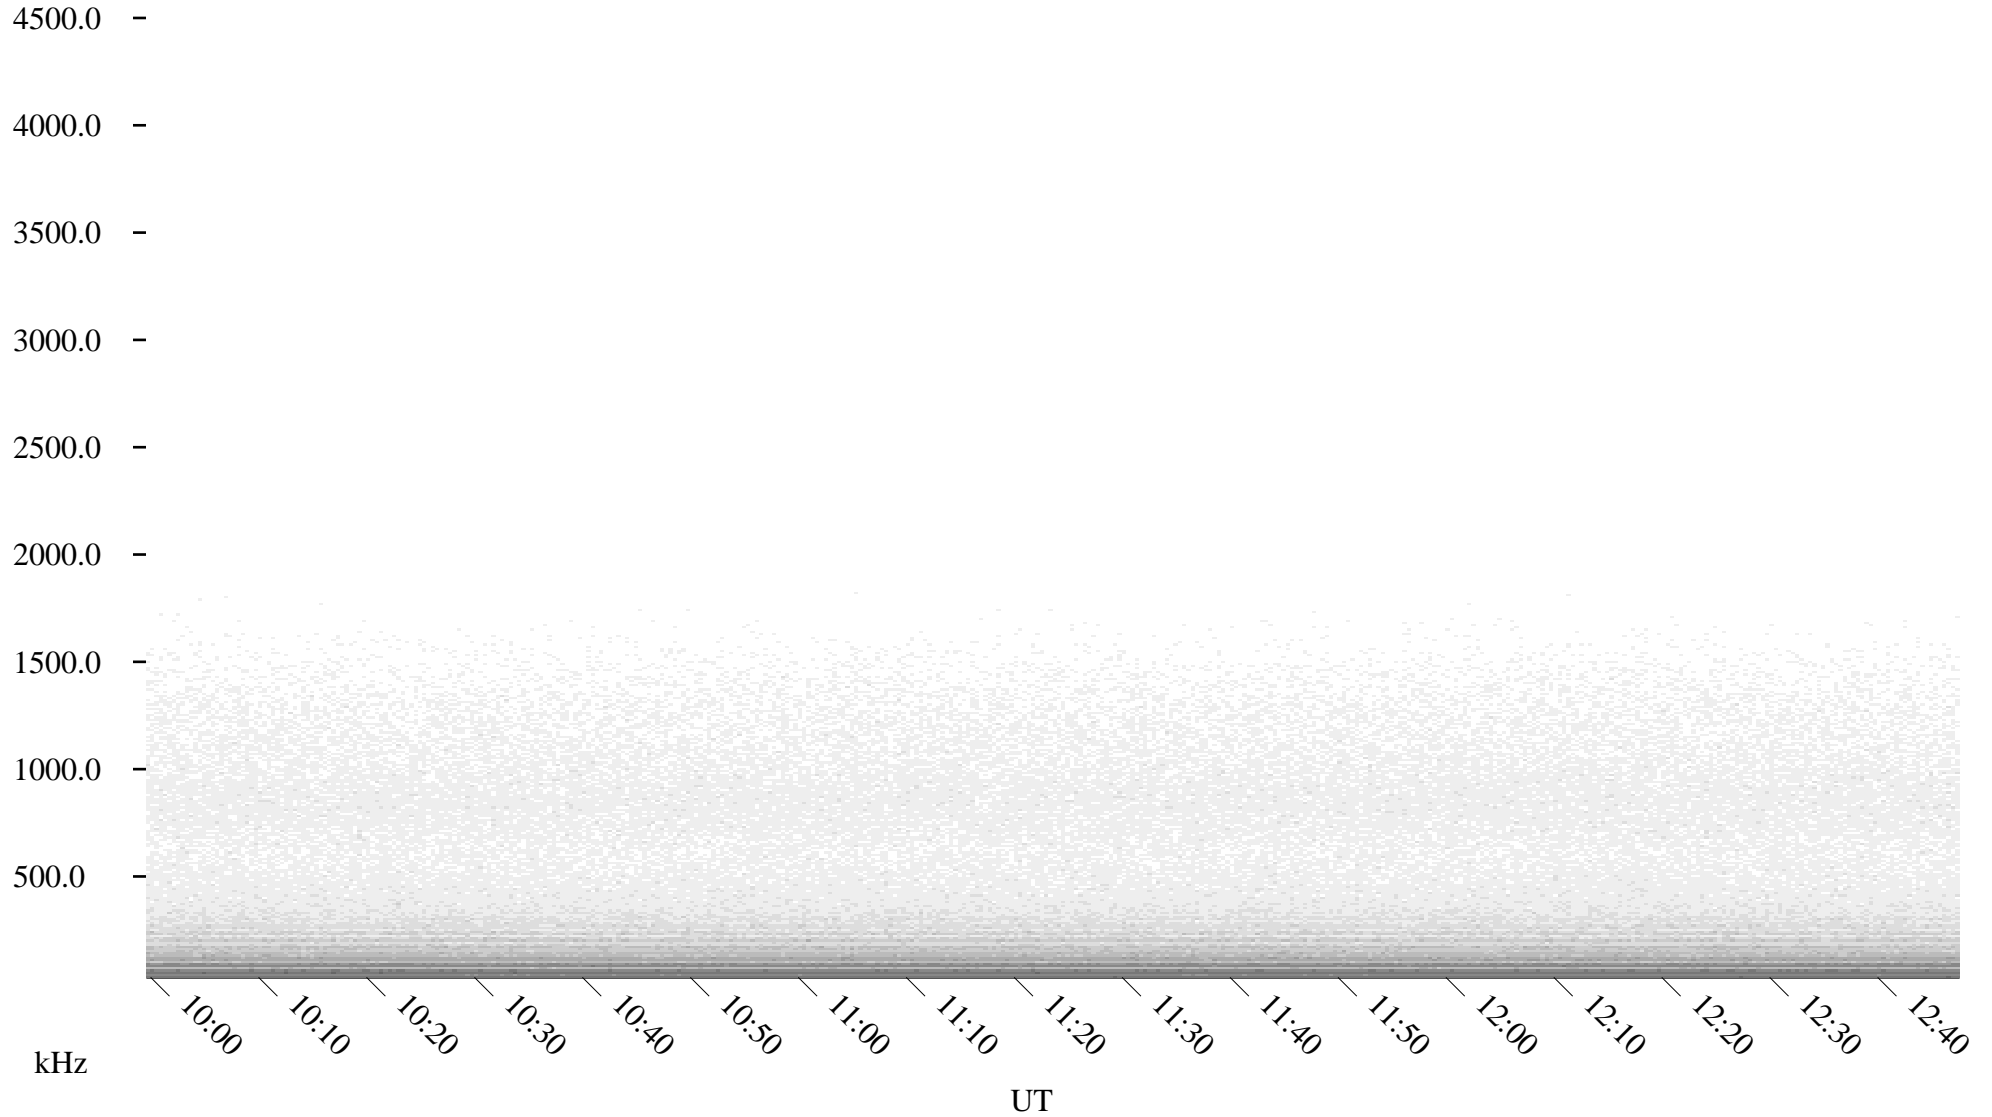

08/19/2001 Churchill, Manitoba

Linear Scale

Black = 161

White = 15

ch01230l.r00m max_12

Page 6