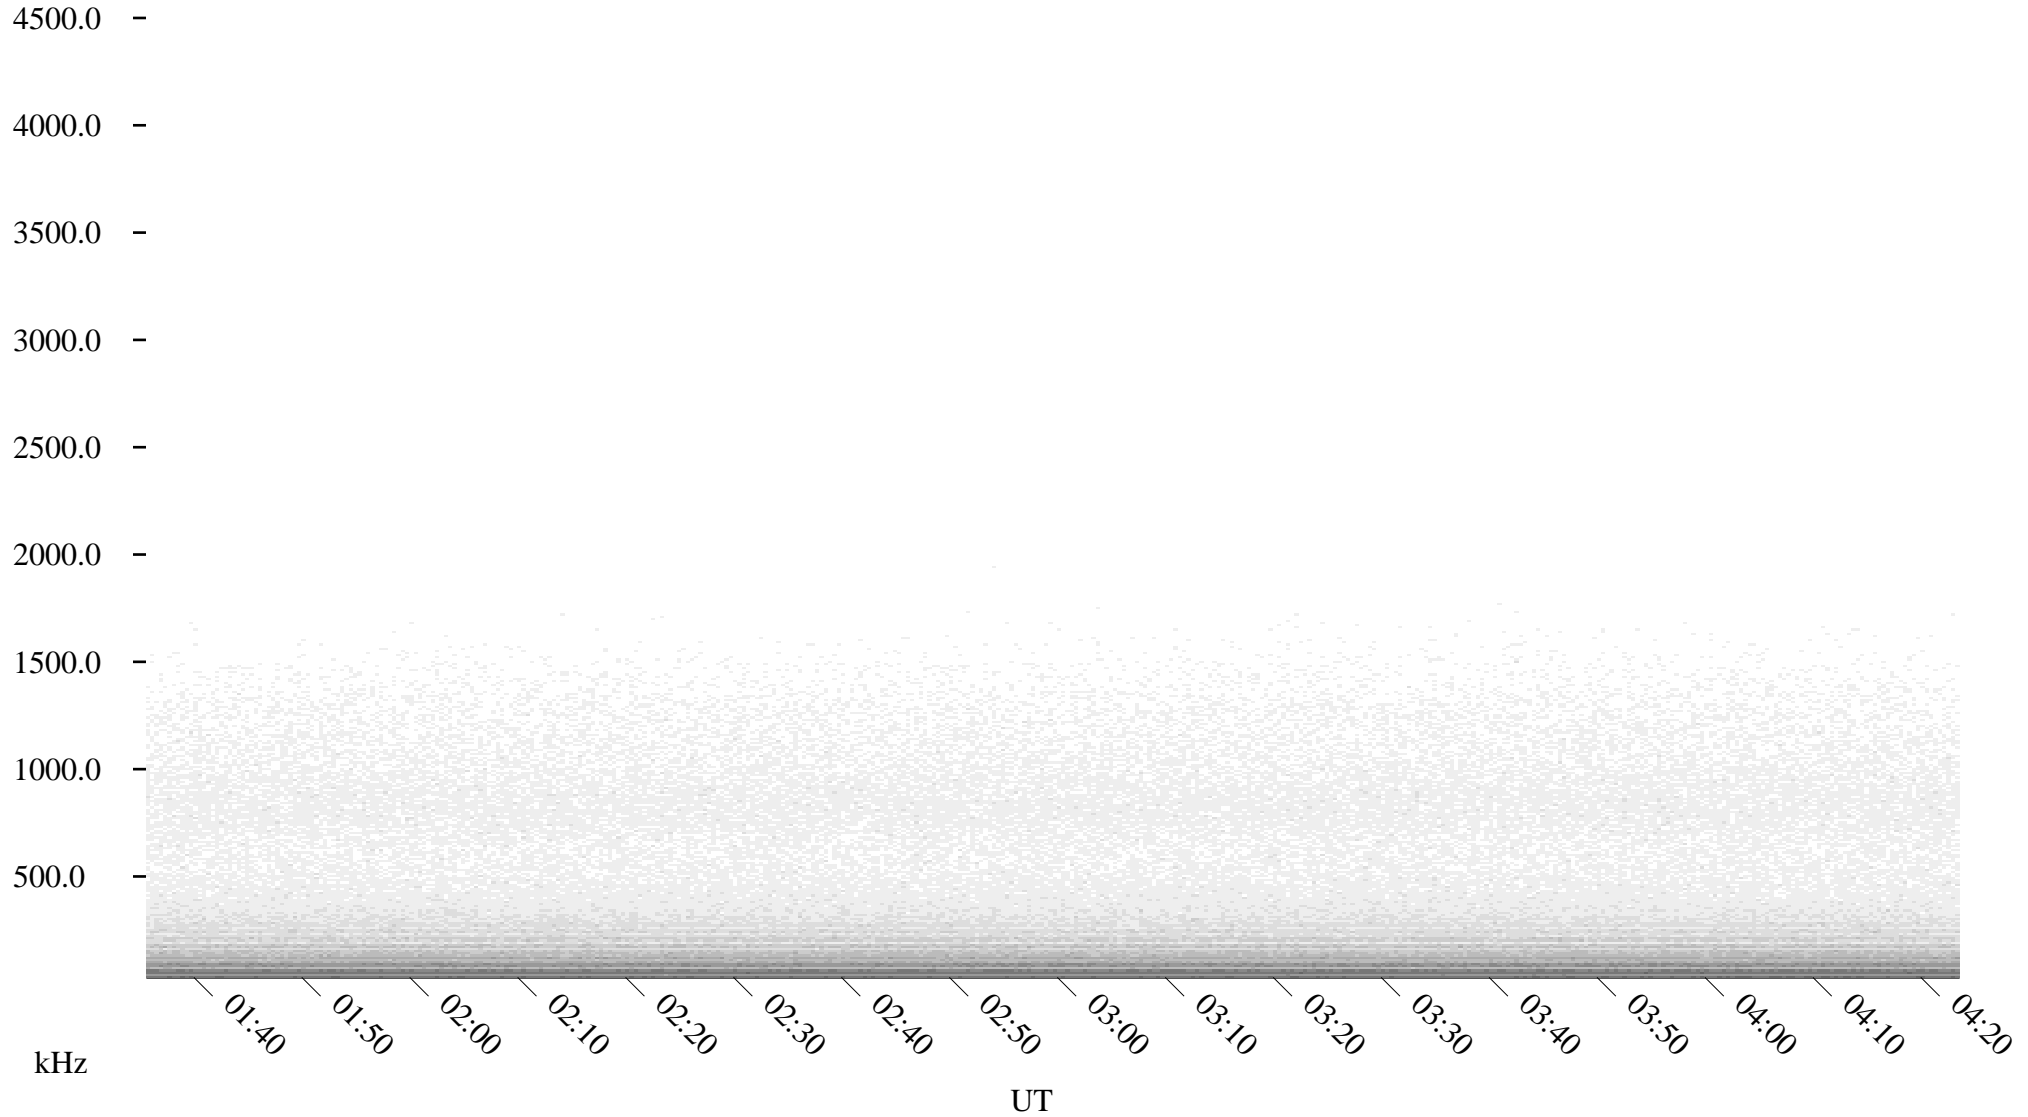

08/18/2001 Churchill, Manitoba

Linear Scale

Black = 161

White = 15

ch01230l.r00m max_12

Page 1

08/18/2001 Churchill, Manitoba

Linear Scale

Black = 161

White = 15

ch01230l.r00m max_12

Page 2

08/19/2001 Churchill, Manitoba

Linear Scale

Black = 161

White = 15

ch01230l.r00m max_12

Page 3

08/19/2001 Churchill, Manitoba

Linear Scale

Black = 161

White = 15

ch01230l.r00m max_12

Page 4

08/19/2001 Churchill, Manitoba

Linear Scale

Black = 161

White = 15

ch01230l.r00m max_12

Page 5

08/19/2001 Churchill, Manitoba

Linear Scale