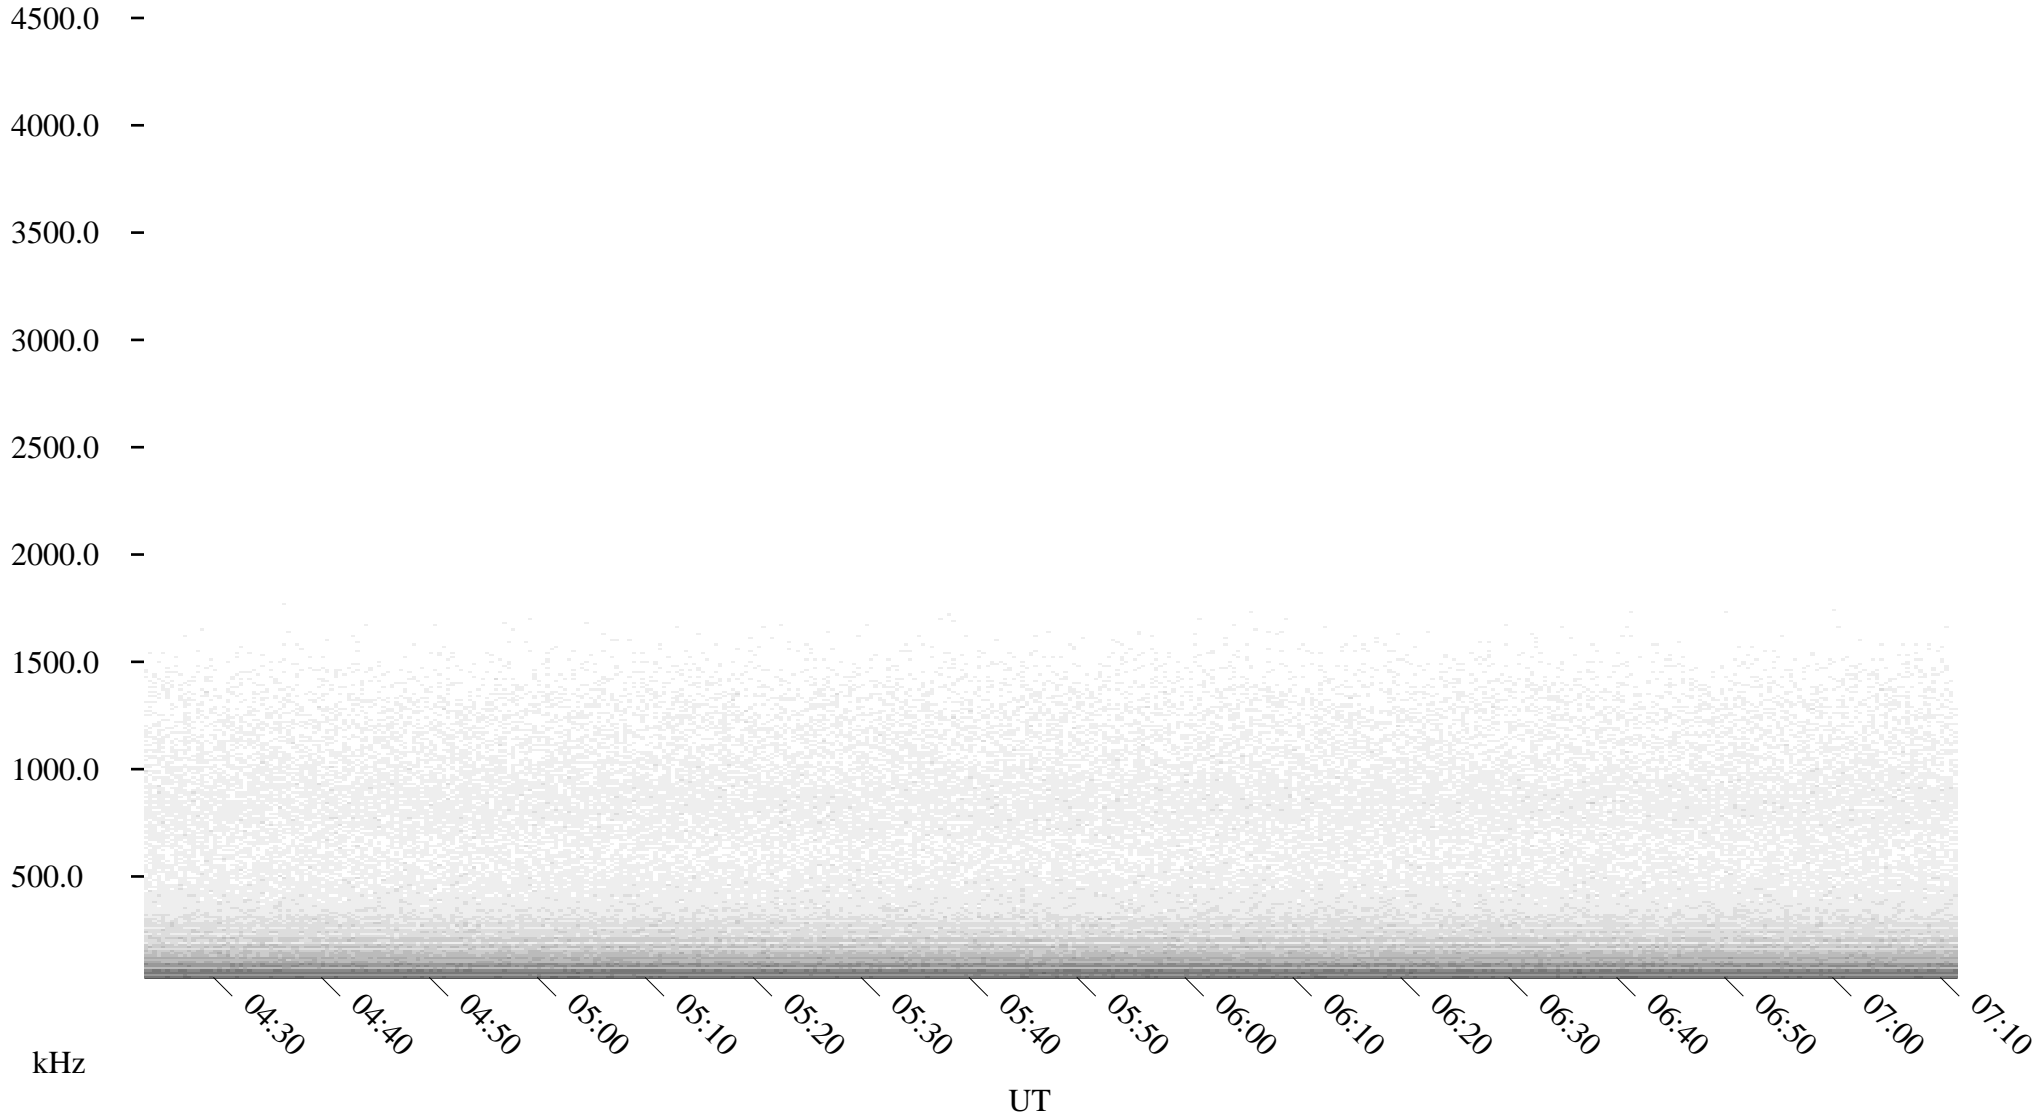

ch01230l.r00m max_12

Page 3

08/19/2001 Churchill, Manitoba

Linear Scale

Black = 161

White = 15

ch01230l.r00m max_12

Page 4

08/19/2001 Churchill, Manitoba

Linear Scale

Black = 161

White = 15

ch01230l.r00m max_12

Page 5

08/19/2001 Churchill, Manitoba

Linear Scale