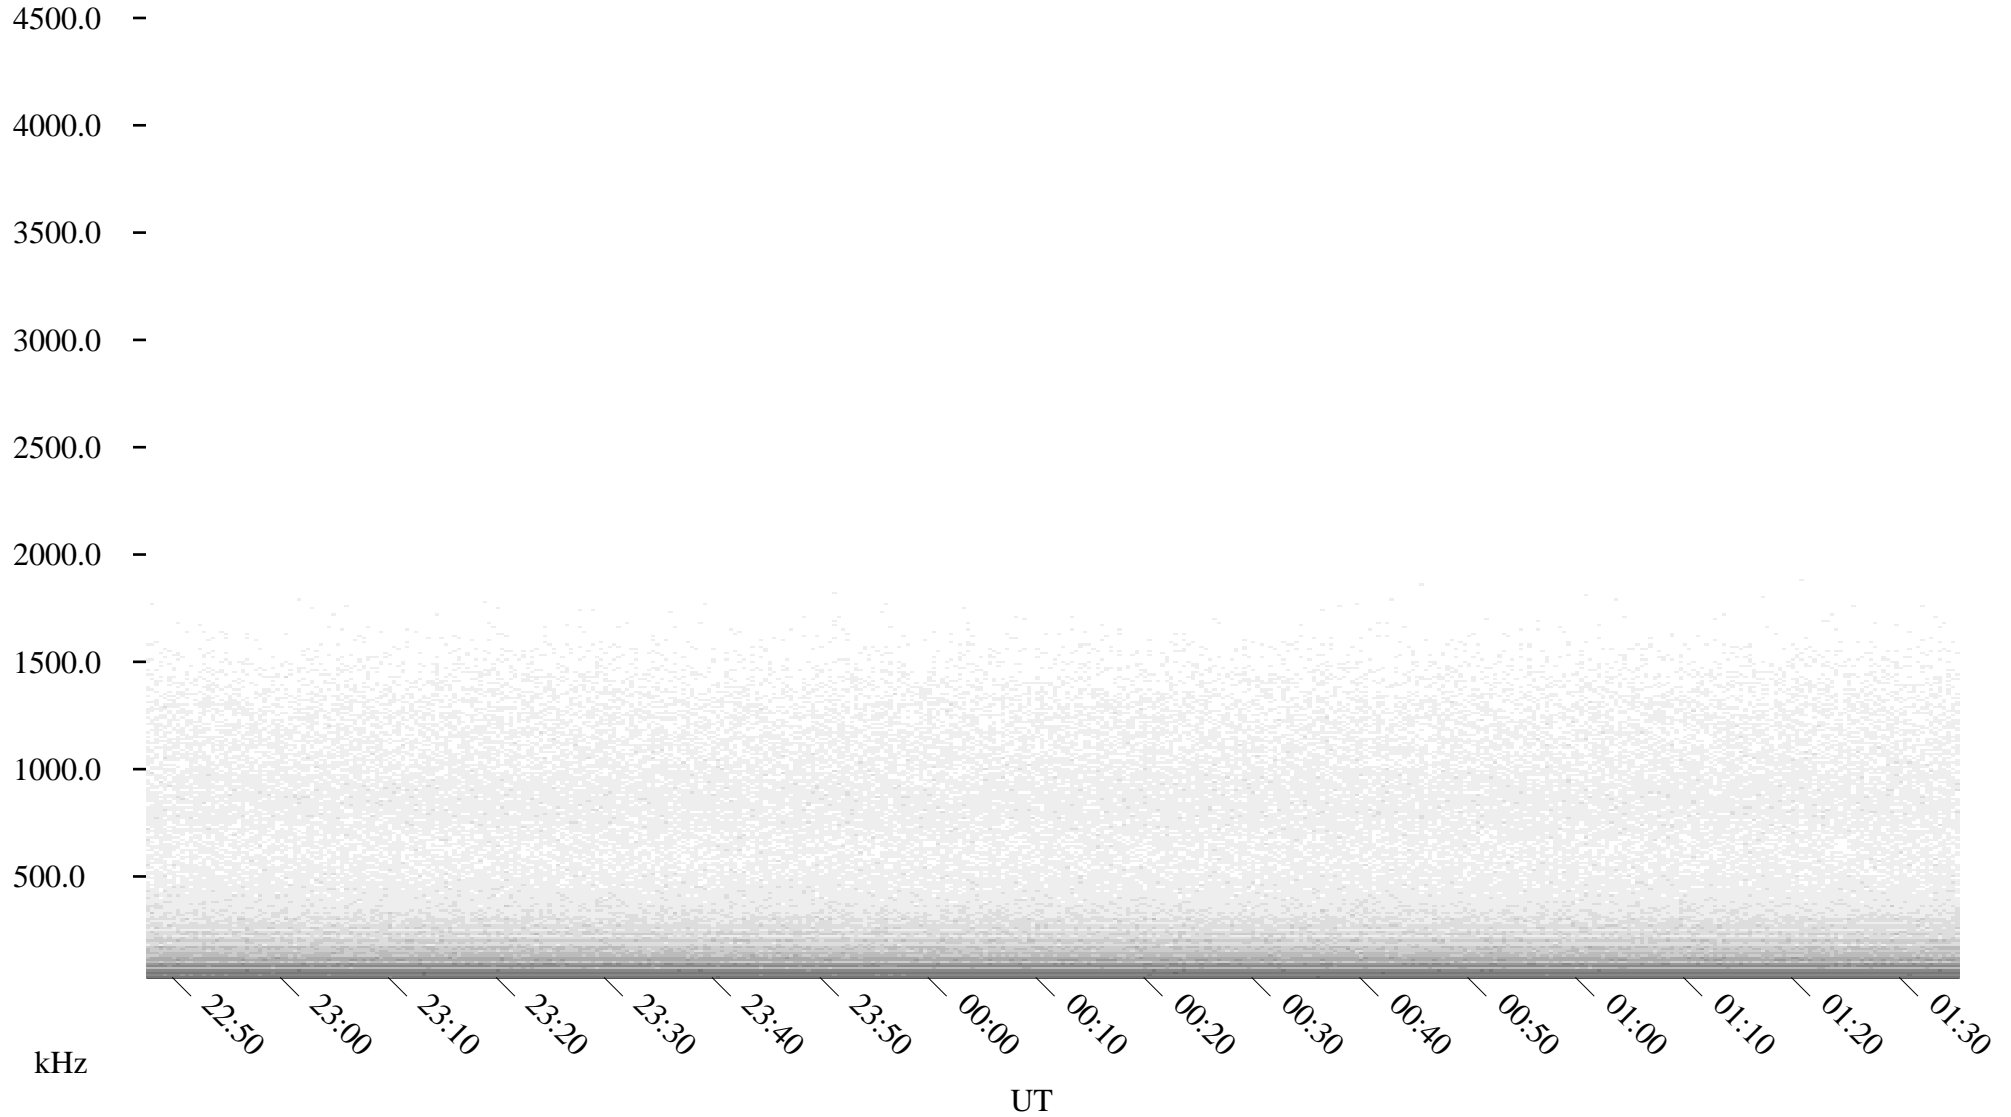

# 08/19/2001 Churchill, Manitoba

Linear Scale

Black = 161

White = 15

ch012311.r00m max\_12

Page 2