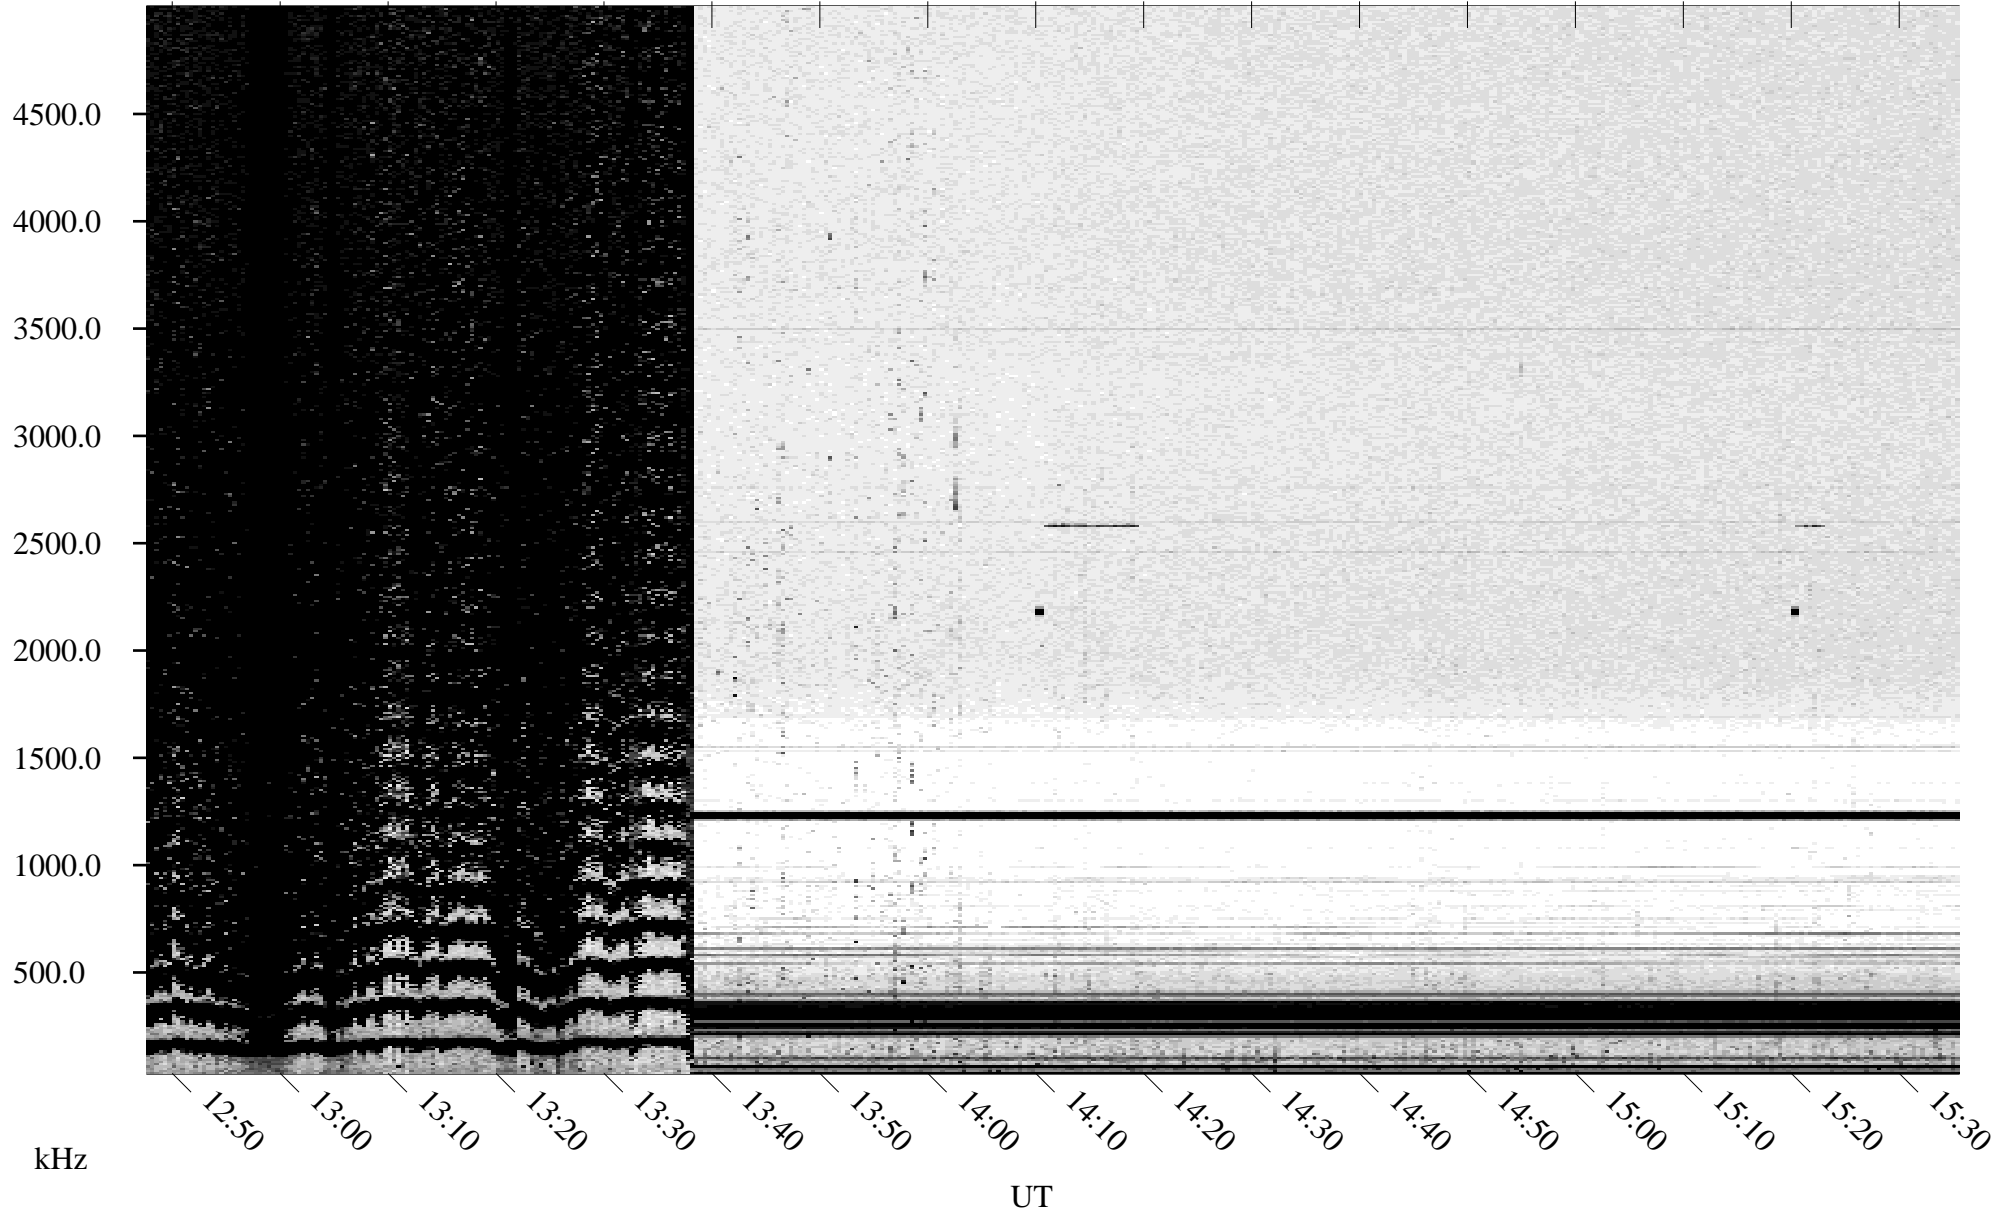

# 08/20/2001 Churchill, Manitoba

Linear Scale    Black = 161    White = 15

ch01231l.r00m max\_12

# 08/20/2001 Churchill, Manitoba

Linear Scale    Black = 161    White = 15

ch01231l.r00m max\_12

Page 6

# 08/20/2001 Churchill, Manitoba

Linear Scale    Black = 161    White = 15

ch01231l.r00m max\_12

Page 7