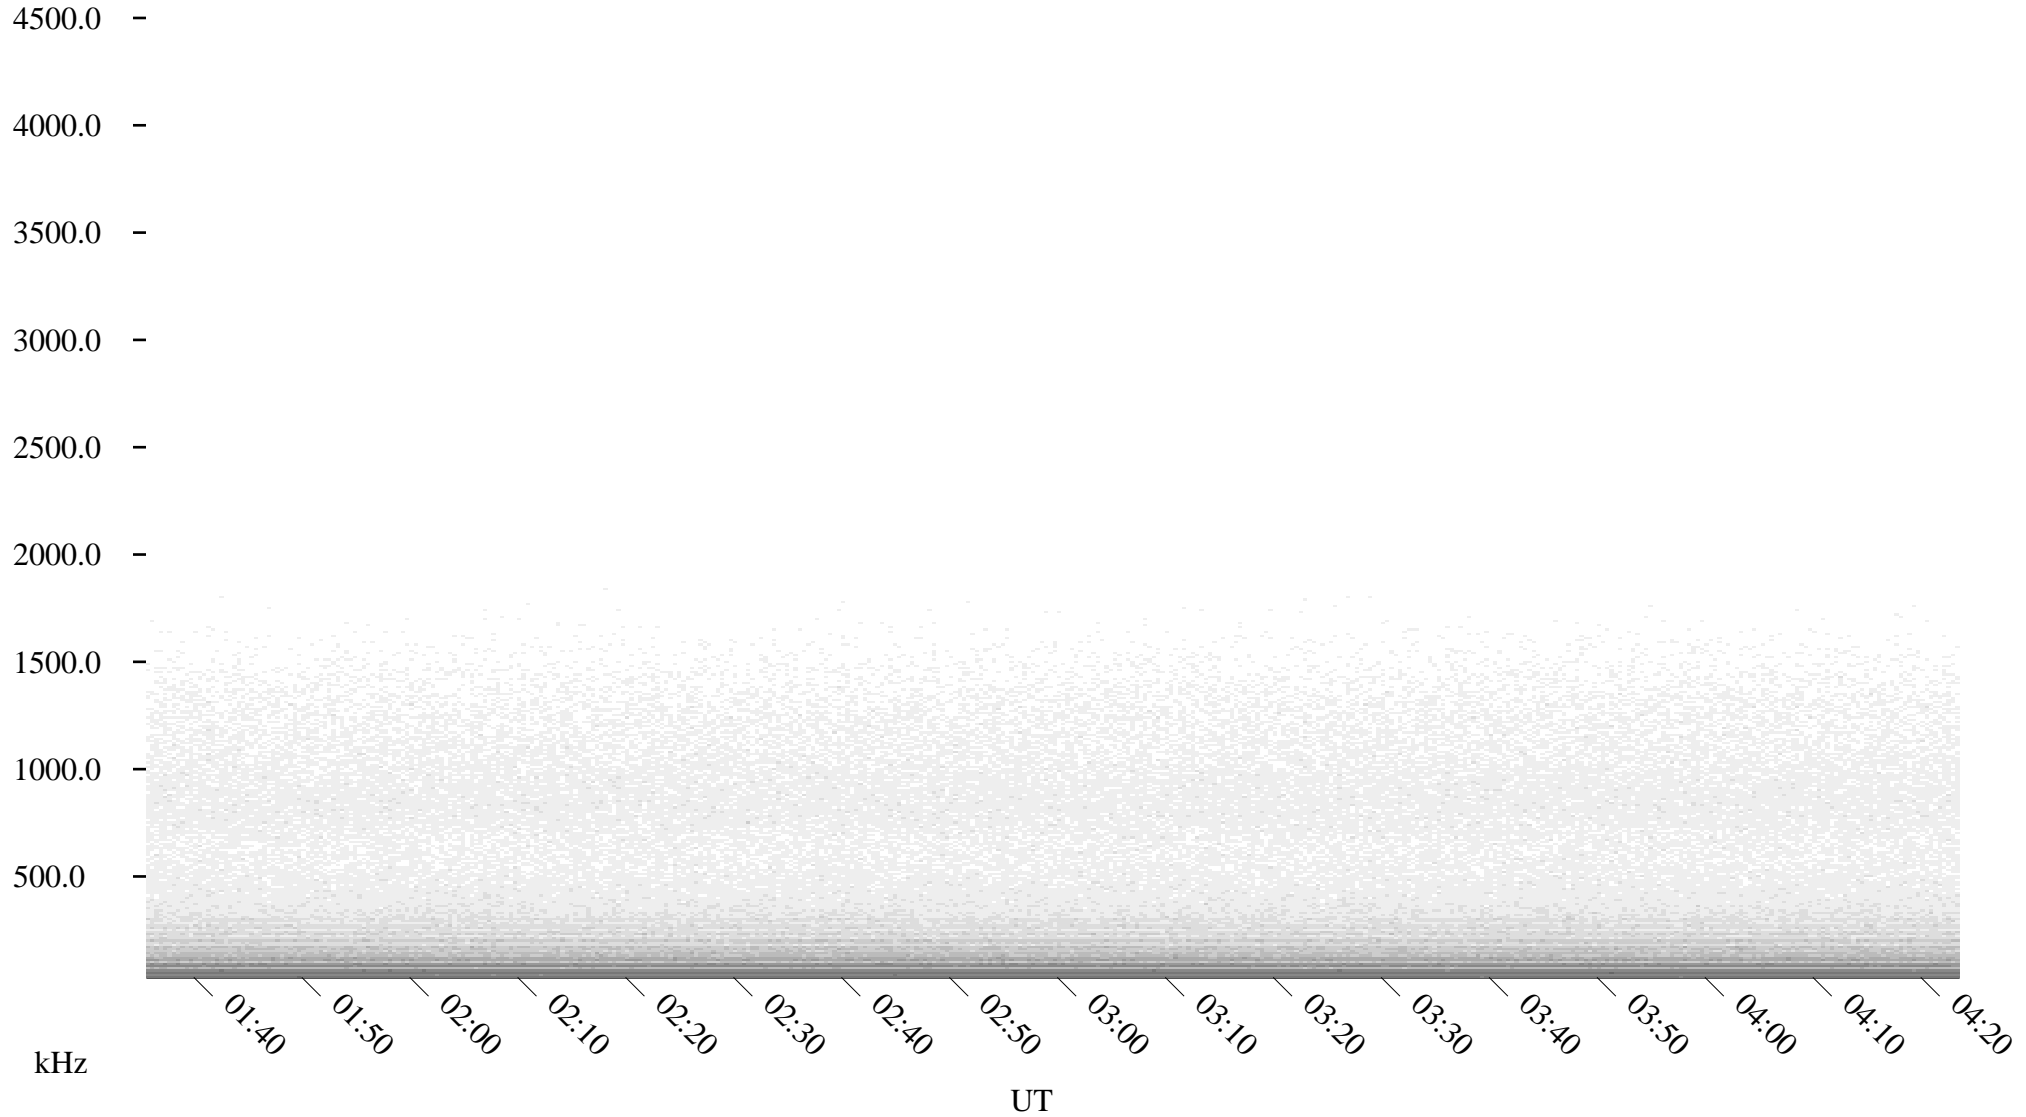

# 08/20/2001 Churchill, Manitoba

Linear Scale

Black = 161

White = 15

ch01231l.r00m max\_12

Page 3