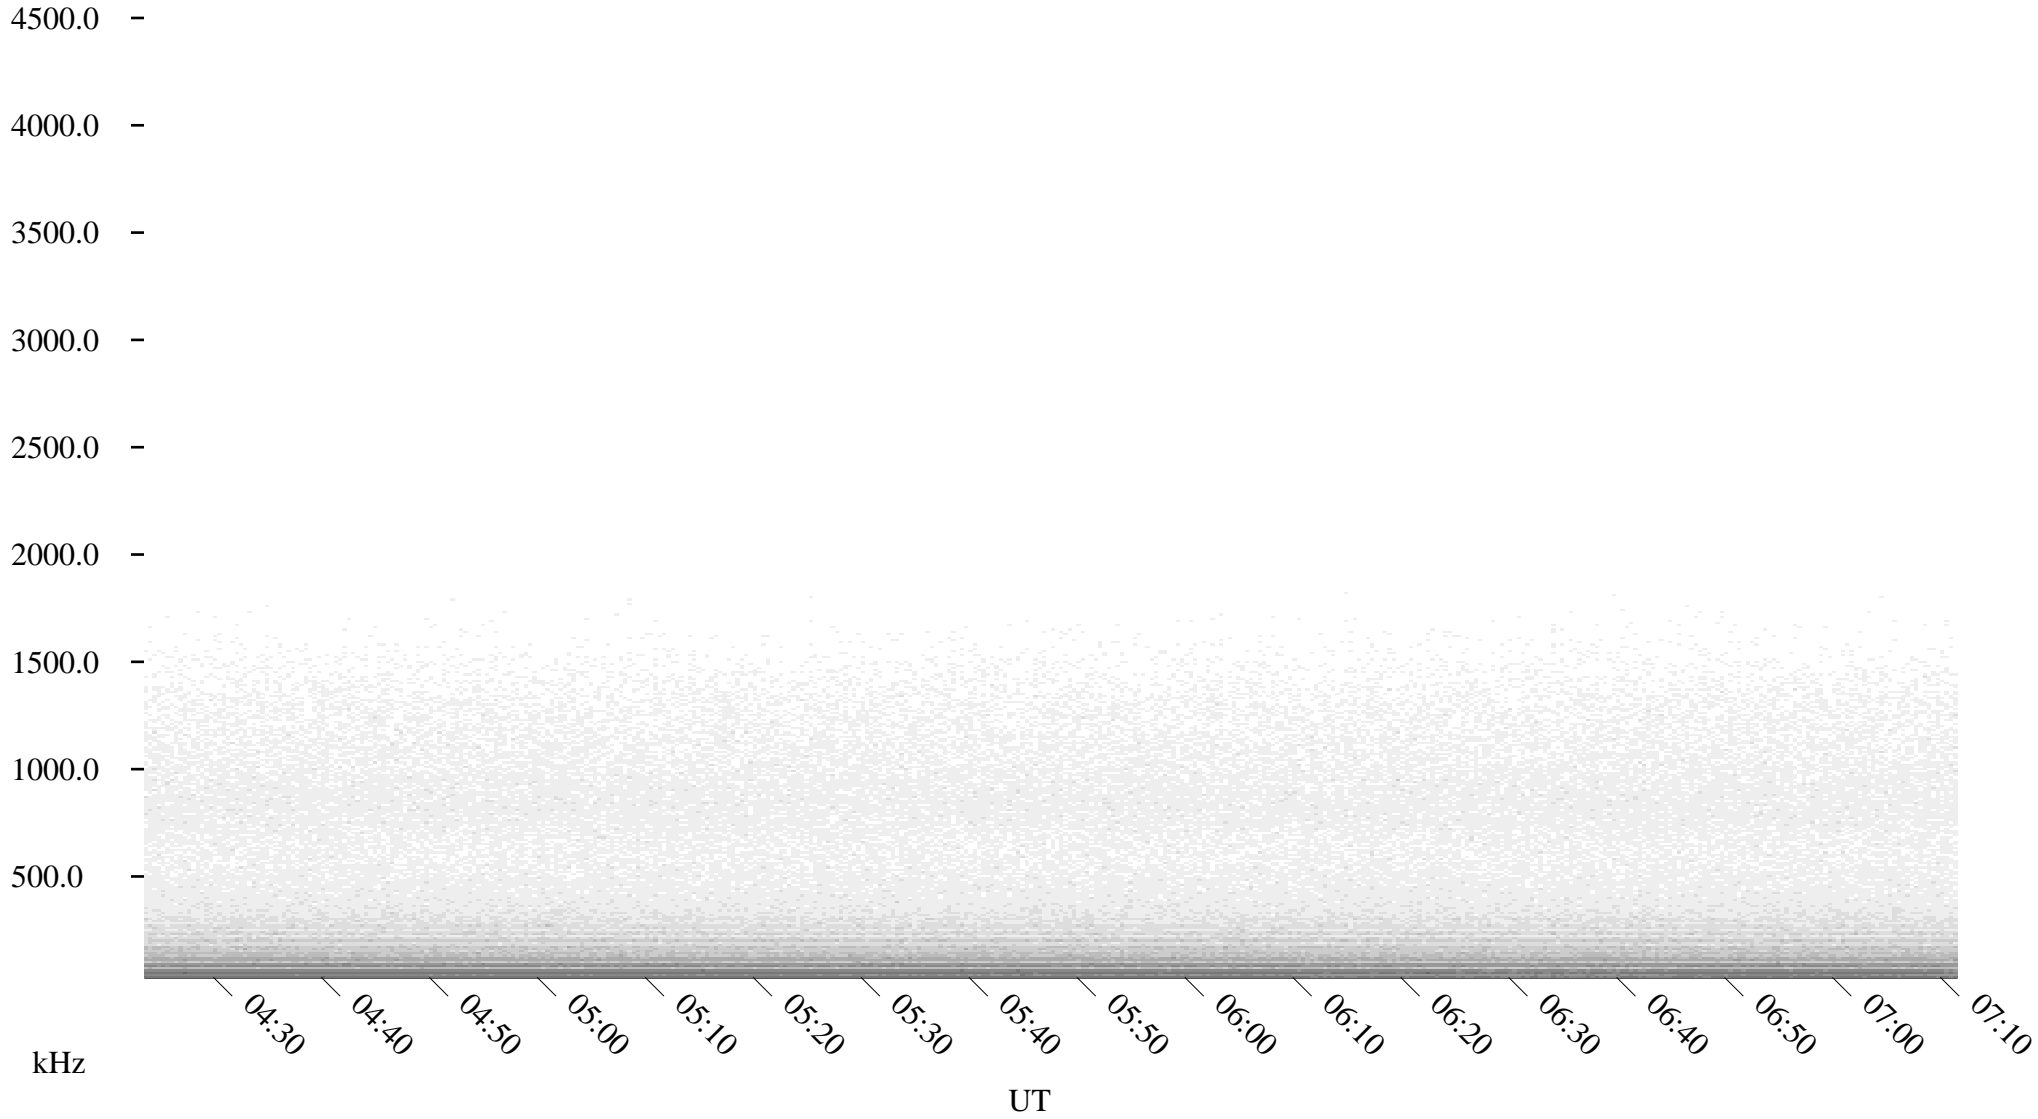

# 08/20/2001 Churchill, Manitoba

Linear Scale

Black = 161

White = 15

ch01231l.r00m max\_12

Page 4

# 08/20/2001 Churchill, Manitoba

Linear Scale    Black = 161    White = 15

ch01231l.r00m max\_12