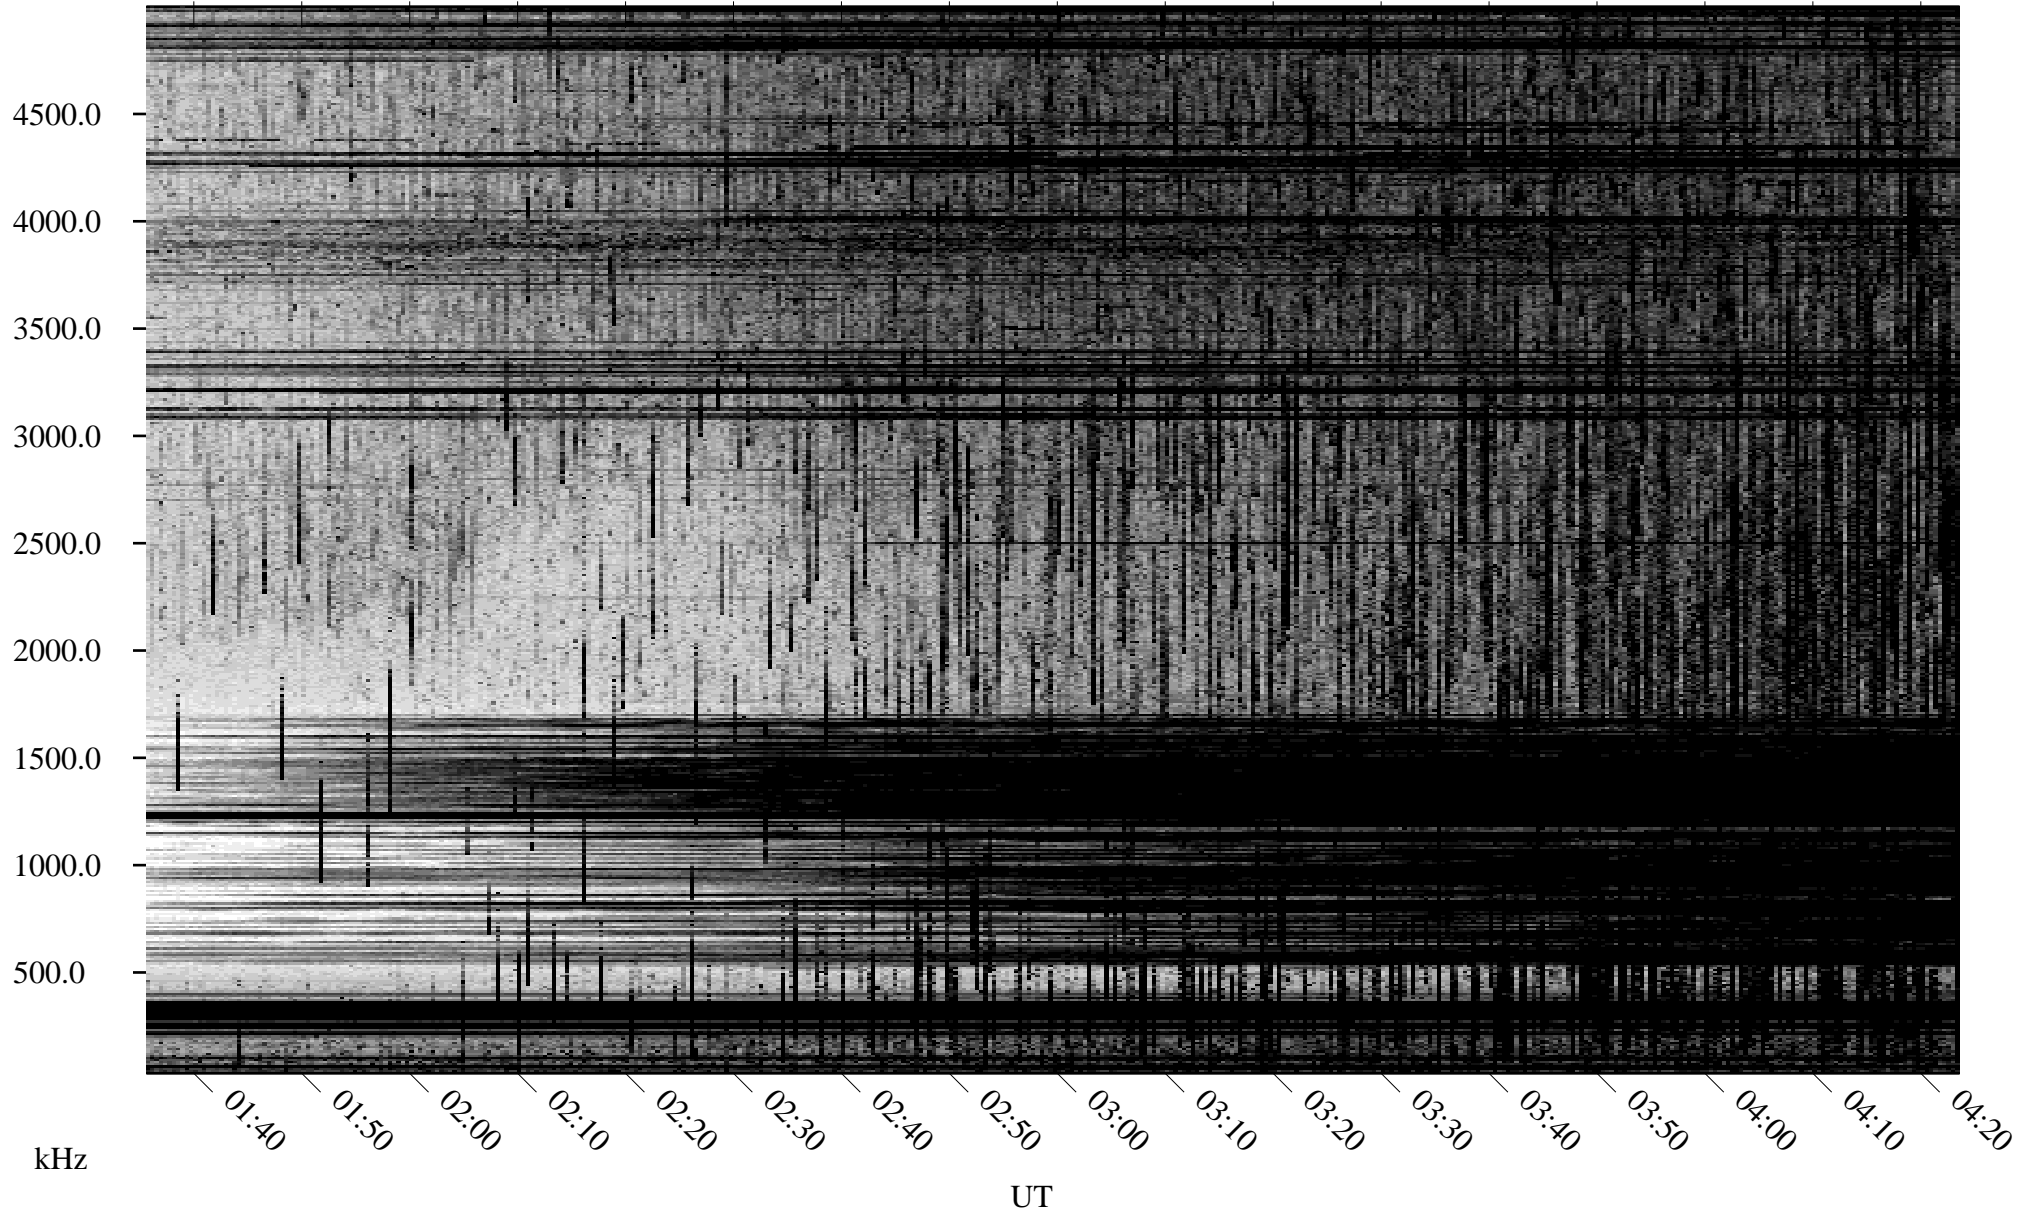

# 08/20/2001 Churchill, Manitoba

Linear Scale    Black = 161    White = 15

ch01232l.r00m max\_12

Page 1

# 08/20/2001 Churchill, Manitoba

Linear Scale    Black = 161    White = 15

ch01232l.r00m max\_12

Page 2

# 08/21/2001 Churchill, Manitoba

Linear Scale    Black = 161    White = 15

ch01232l.r00m max\_12

Page 3

# 08/21/2001 Churchill, Manitoba

Linear Scale    Black = 161    White = 15

ch01232l.r00m max\_12

Page 4