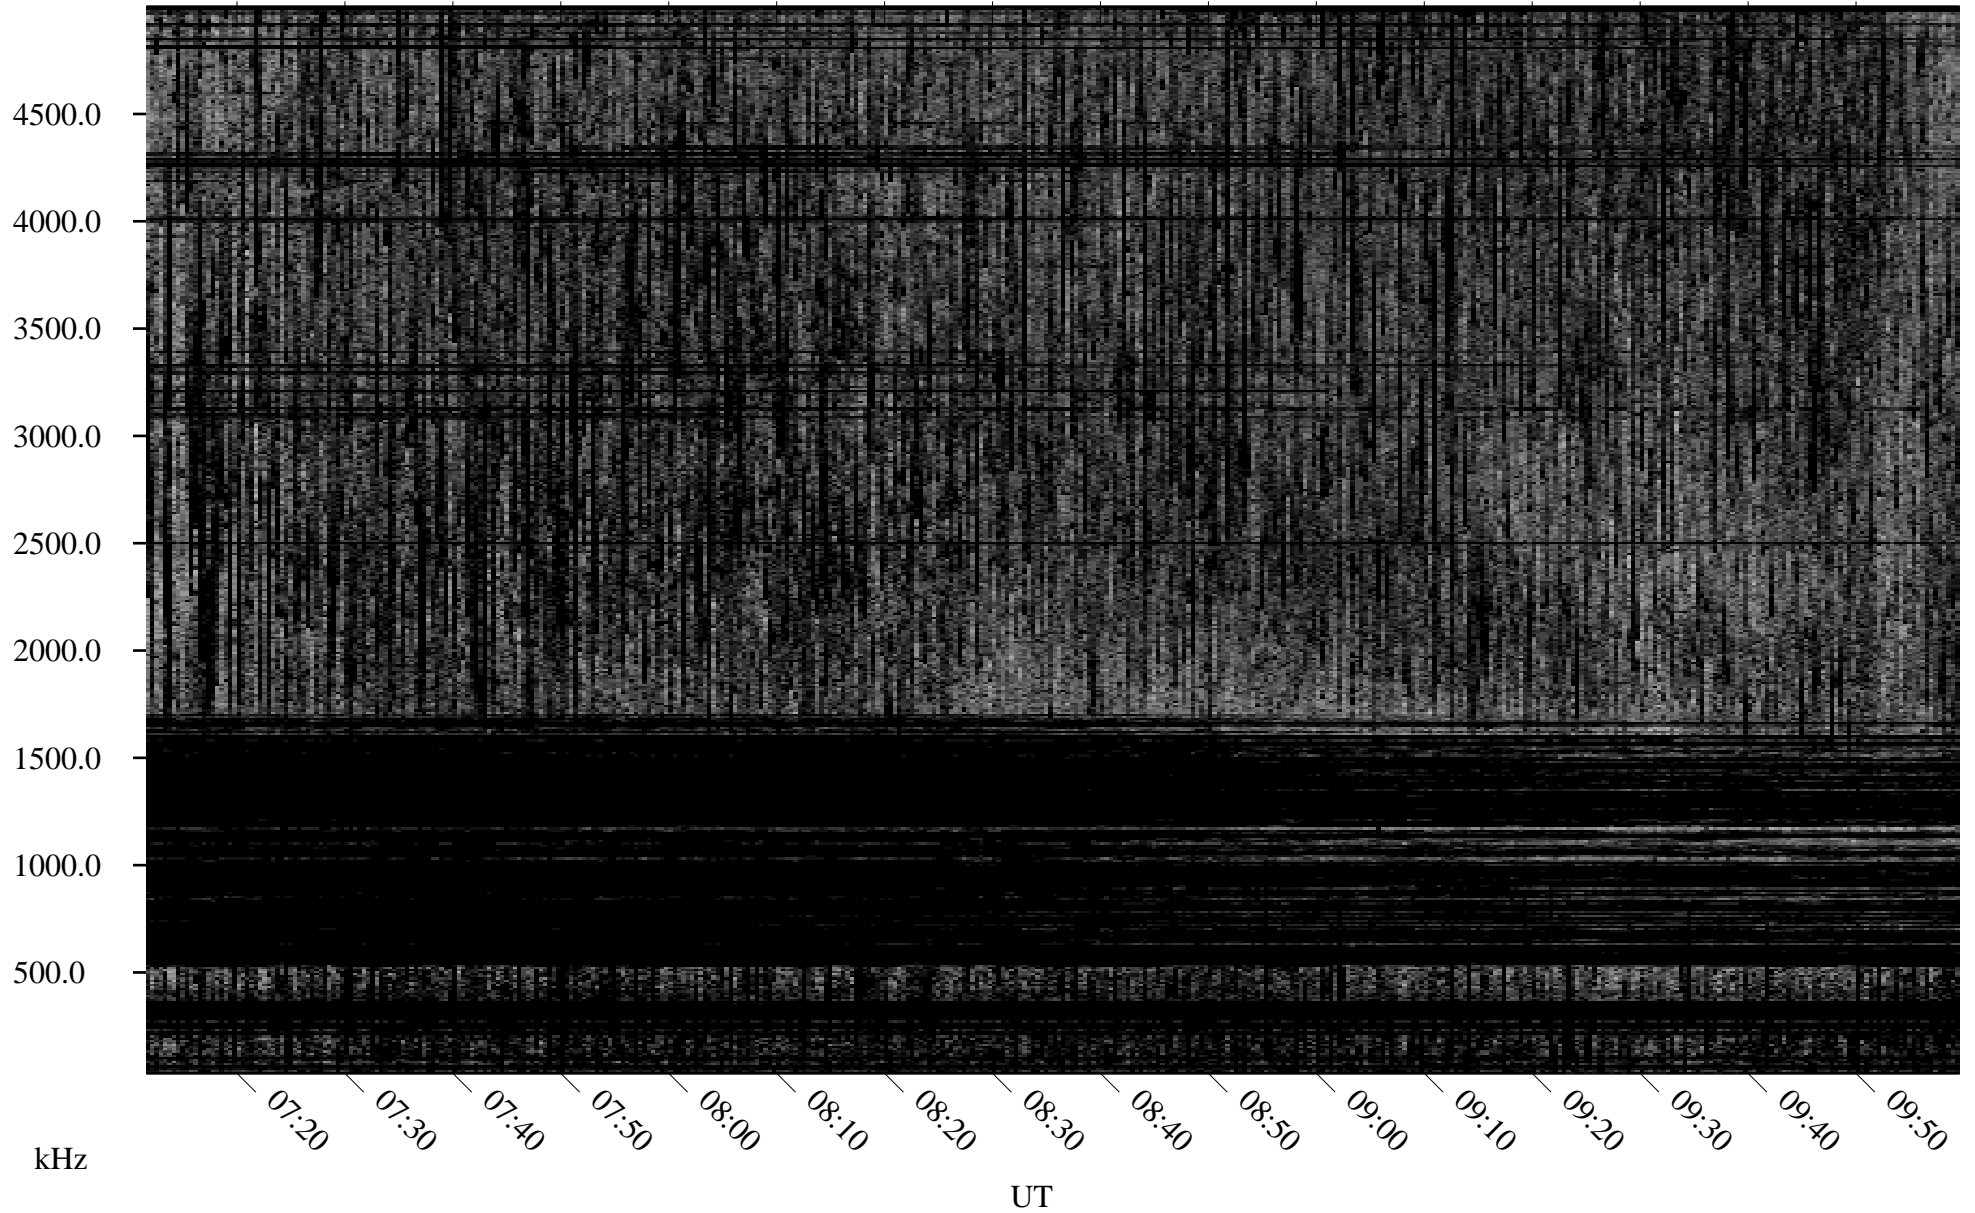

# 08/21/2001 Churchill, Manitoba

Linear Scale    Black = 161    White = 15

ch01232l.r00m max\_12

Page 4

# 08/21/2001 Churchill, Manitoba

Linear Scale    Black = 161    White = 15

ch01232l.r00m max\_12

Page 5

# 08/21/2001 Churchill, Manitoba

Linear Scale    Black = 161    White = 15

ch01232l.r00m max\_12

Page 6