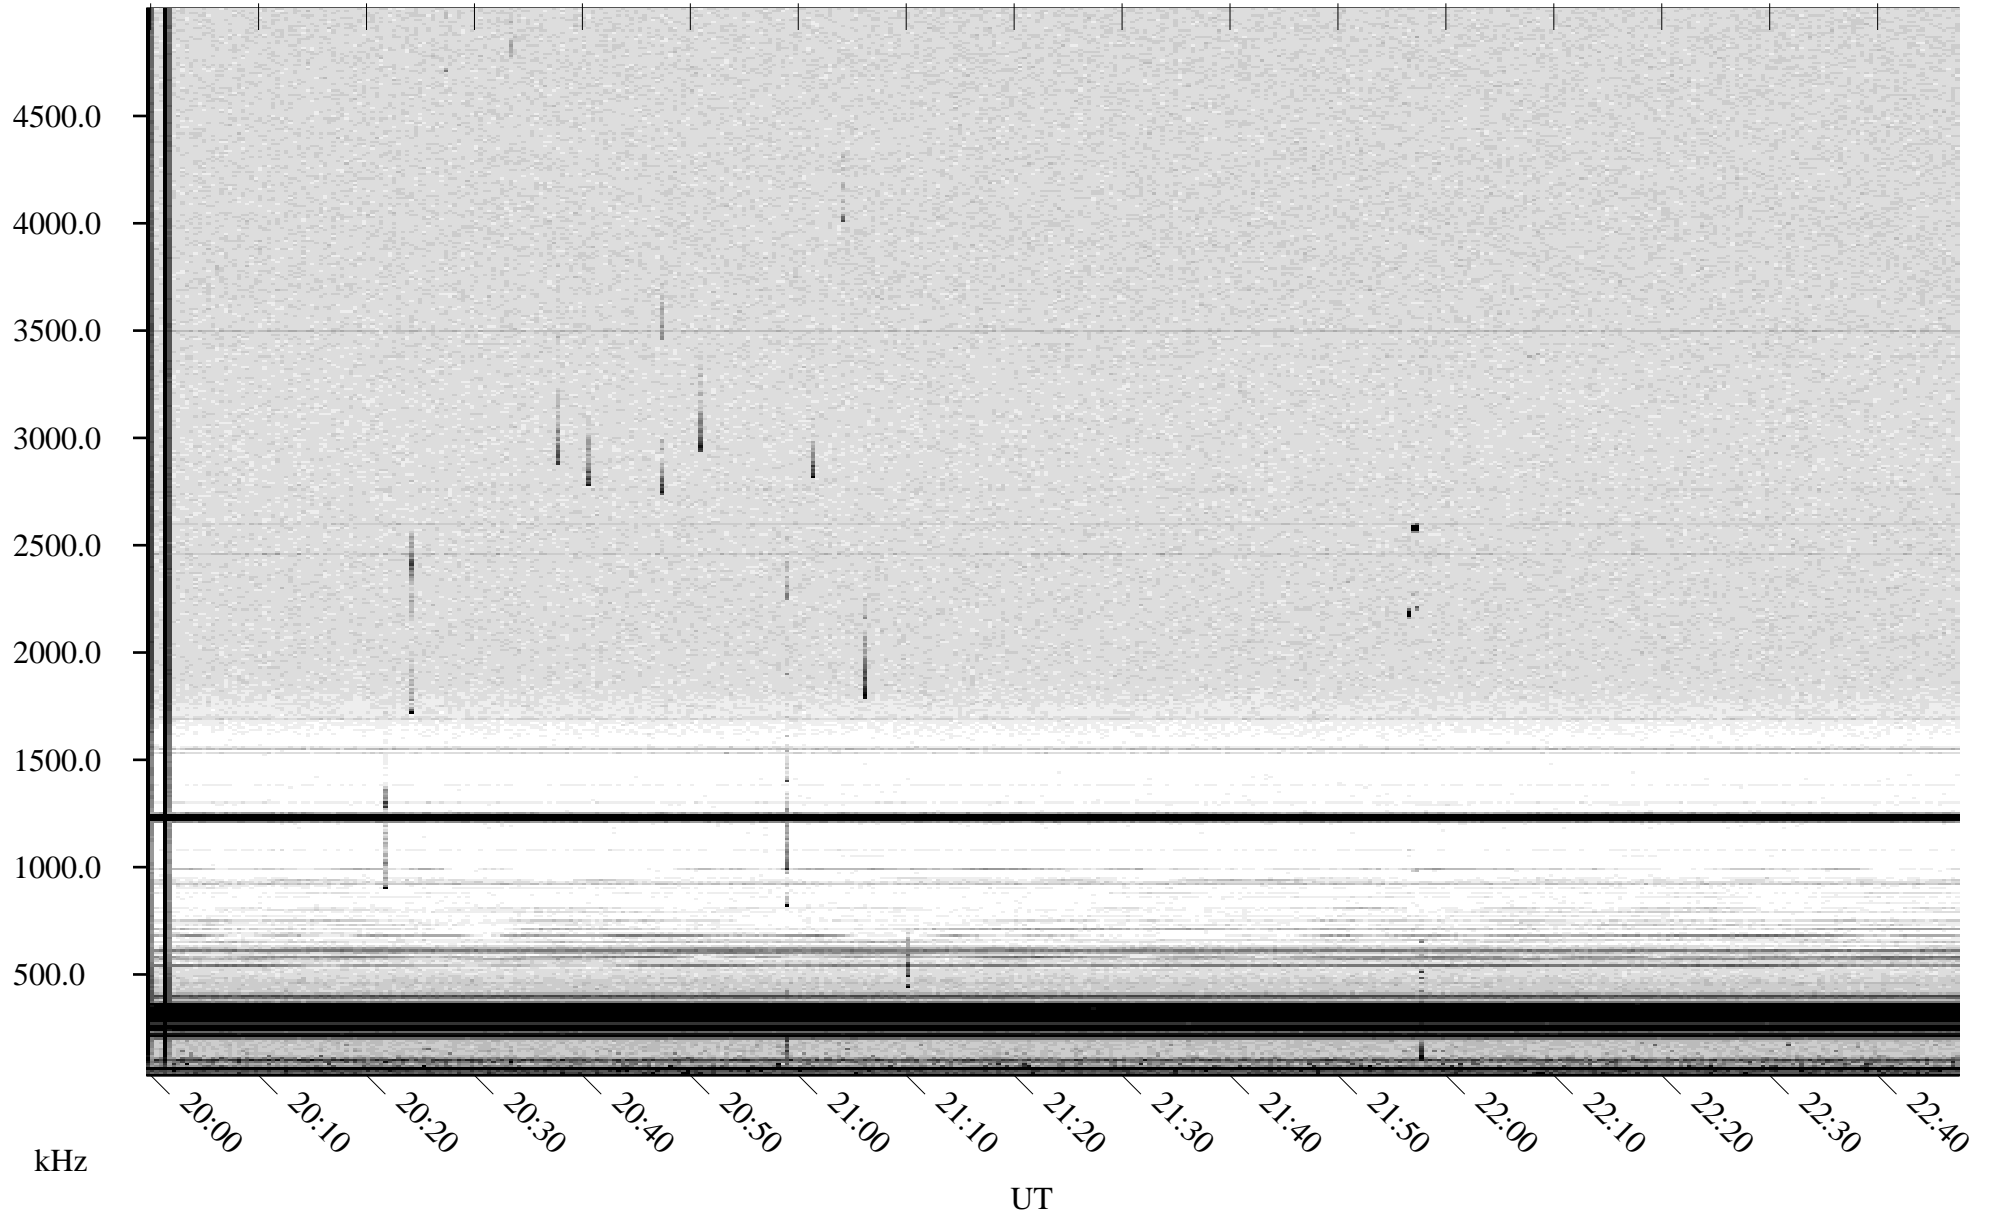

# 08/20/2001 Churchill, Manitoba

Linear Scale    Black = 161    White = 15

ch01232l.r00m max\_12

Page 1

# 08/20/2001 Churchill, Manitoba

Linear Scale    Black = 161    White = 15

ch01232l.r00m max\_12

Page 2

# 08/21/2001 Churchill, Manitoba

Linear Scale    Black = 161    White = 15

ch01232l.r00m max\_12

Page 3

# 08/21/2001 Churchill, Manitoba

Linear Scale    Black = 161    White = 15

ch01232l.r00m max\_12

Page 4