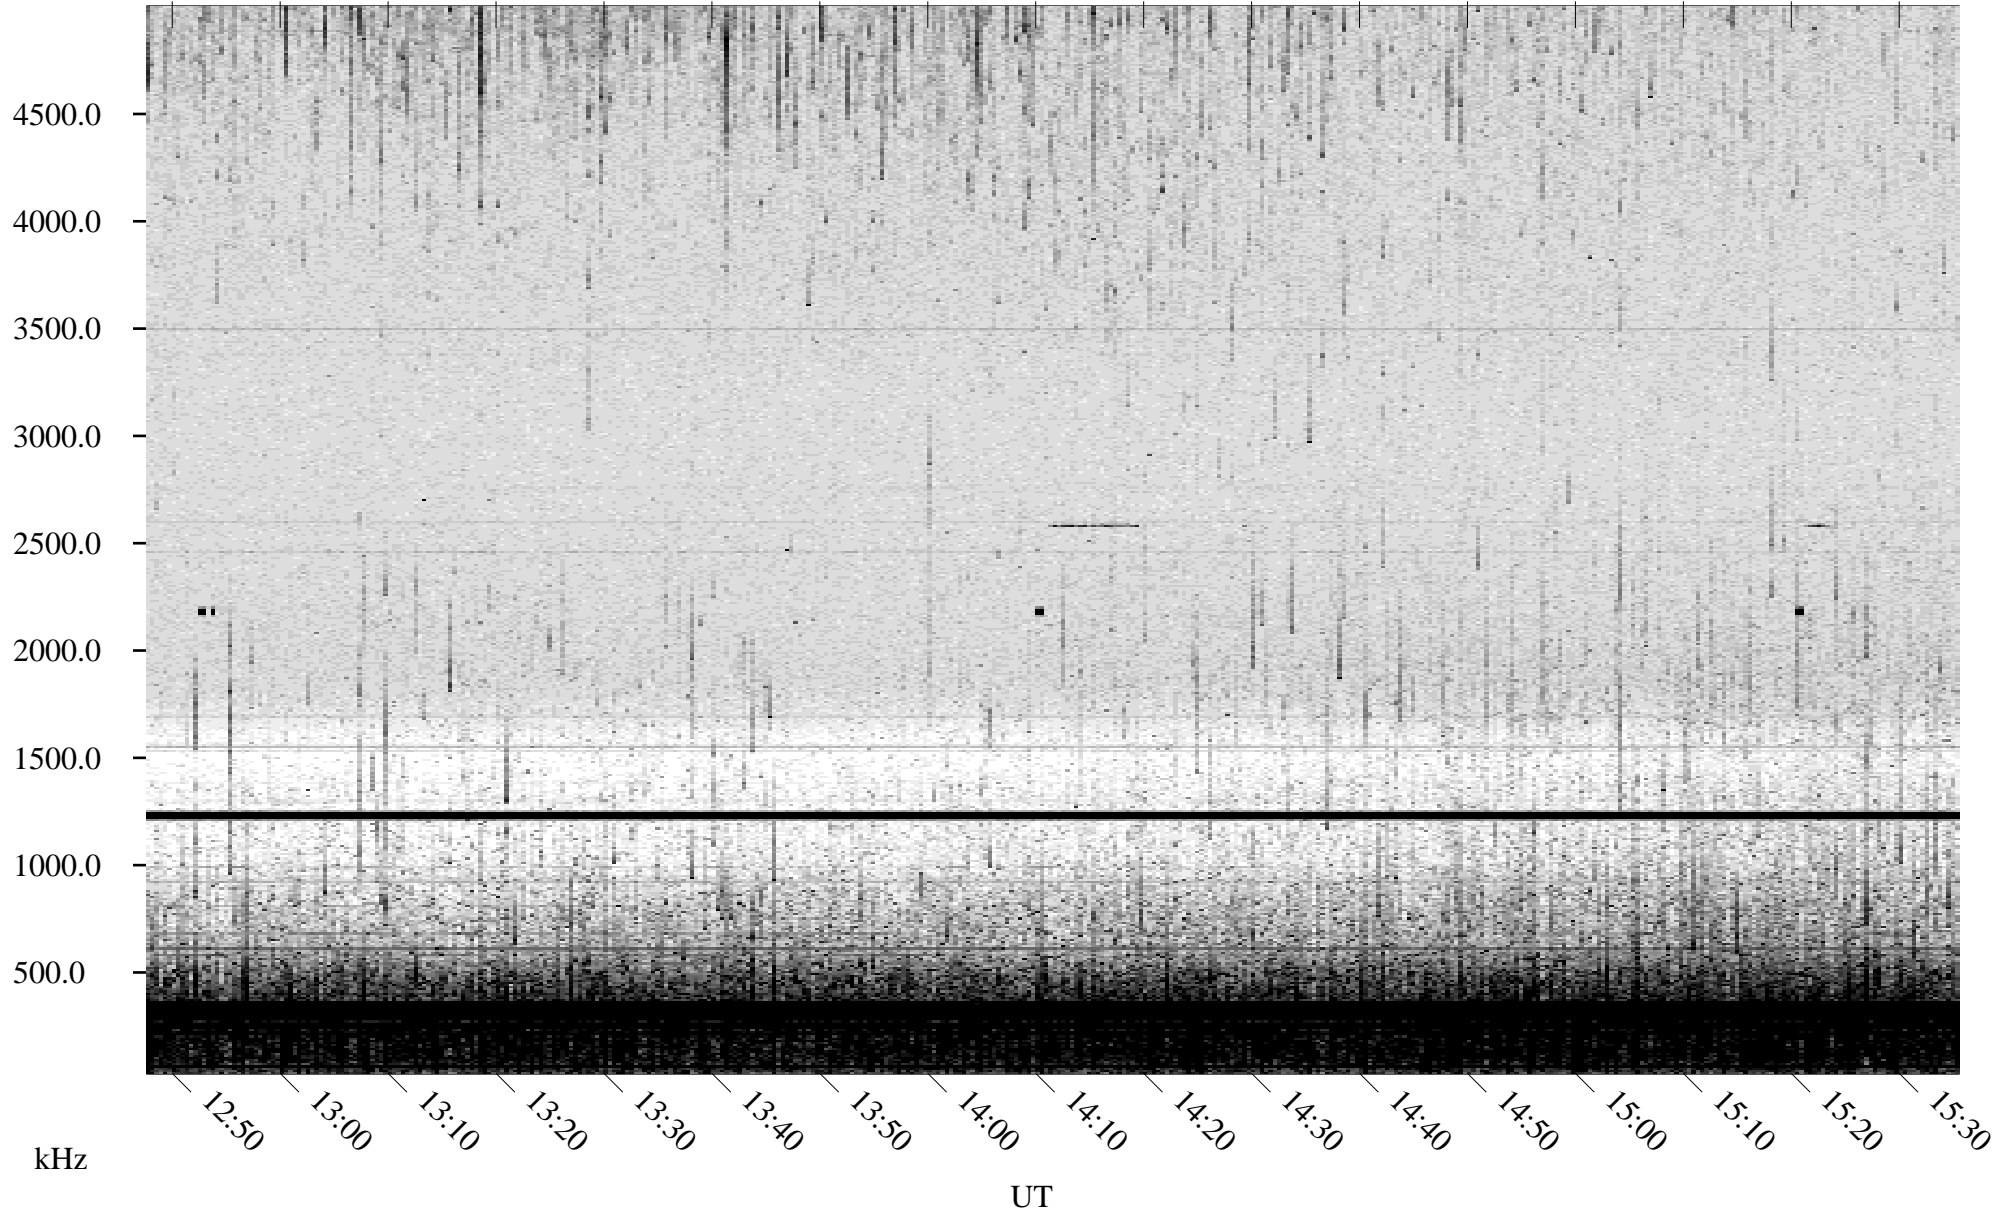

# 08/21/2001 Churchill, Manitoba

Linear Scale    Black = 161    White = 15

ch01232l.r00m max\_12

Page 5

# 08/21/2001 Churchill, Manitoba

Linear Scale    Black = 161    White = 15

ch01232l.r00m max\_12

Page 6

# 08/21/2001 Churchill, Manitoba

Linear Scale    Black = 161    White = 15

ch01232l.r00m max\_12

Page 7

# 08/21/2001 Churchill, Manitoba

Linear Scale    Black = 161    White = 15

ch01232l.r00m max\_12

Page 8