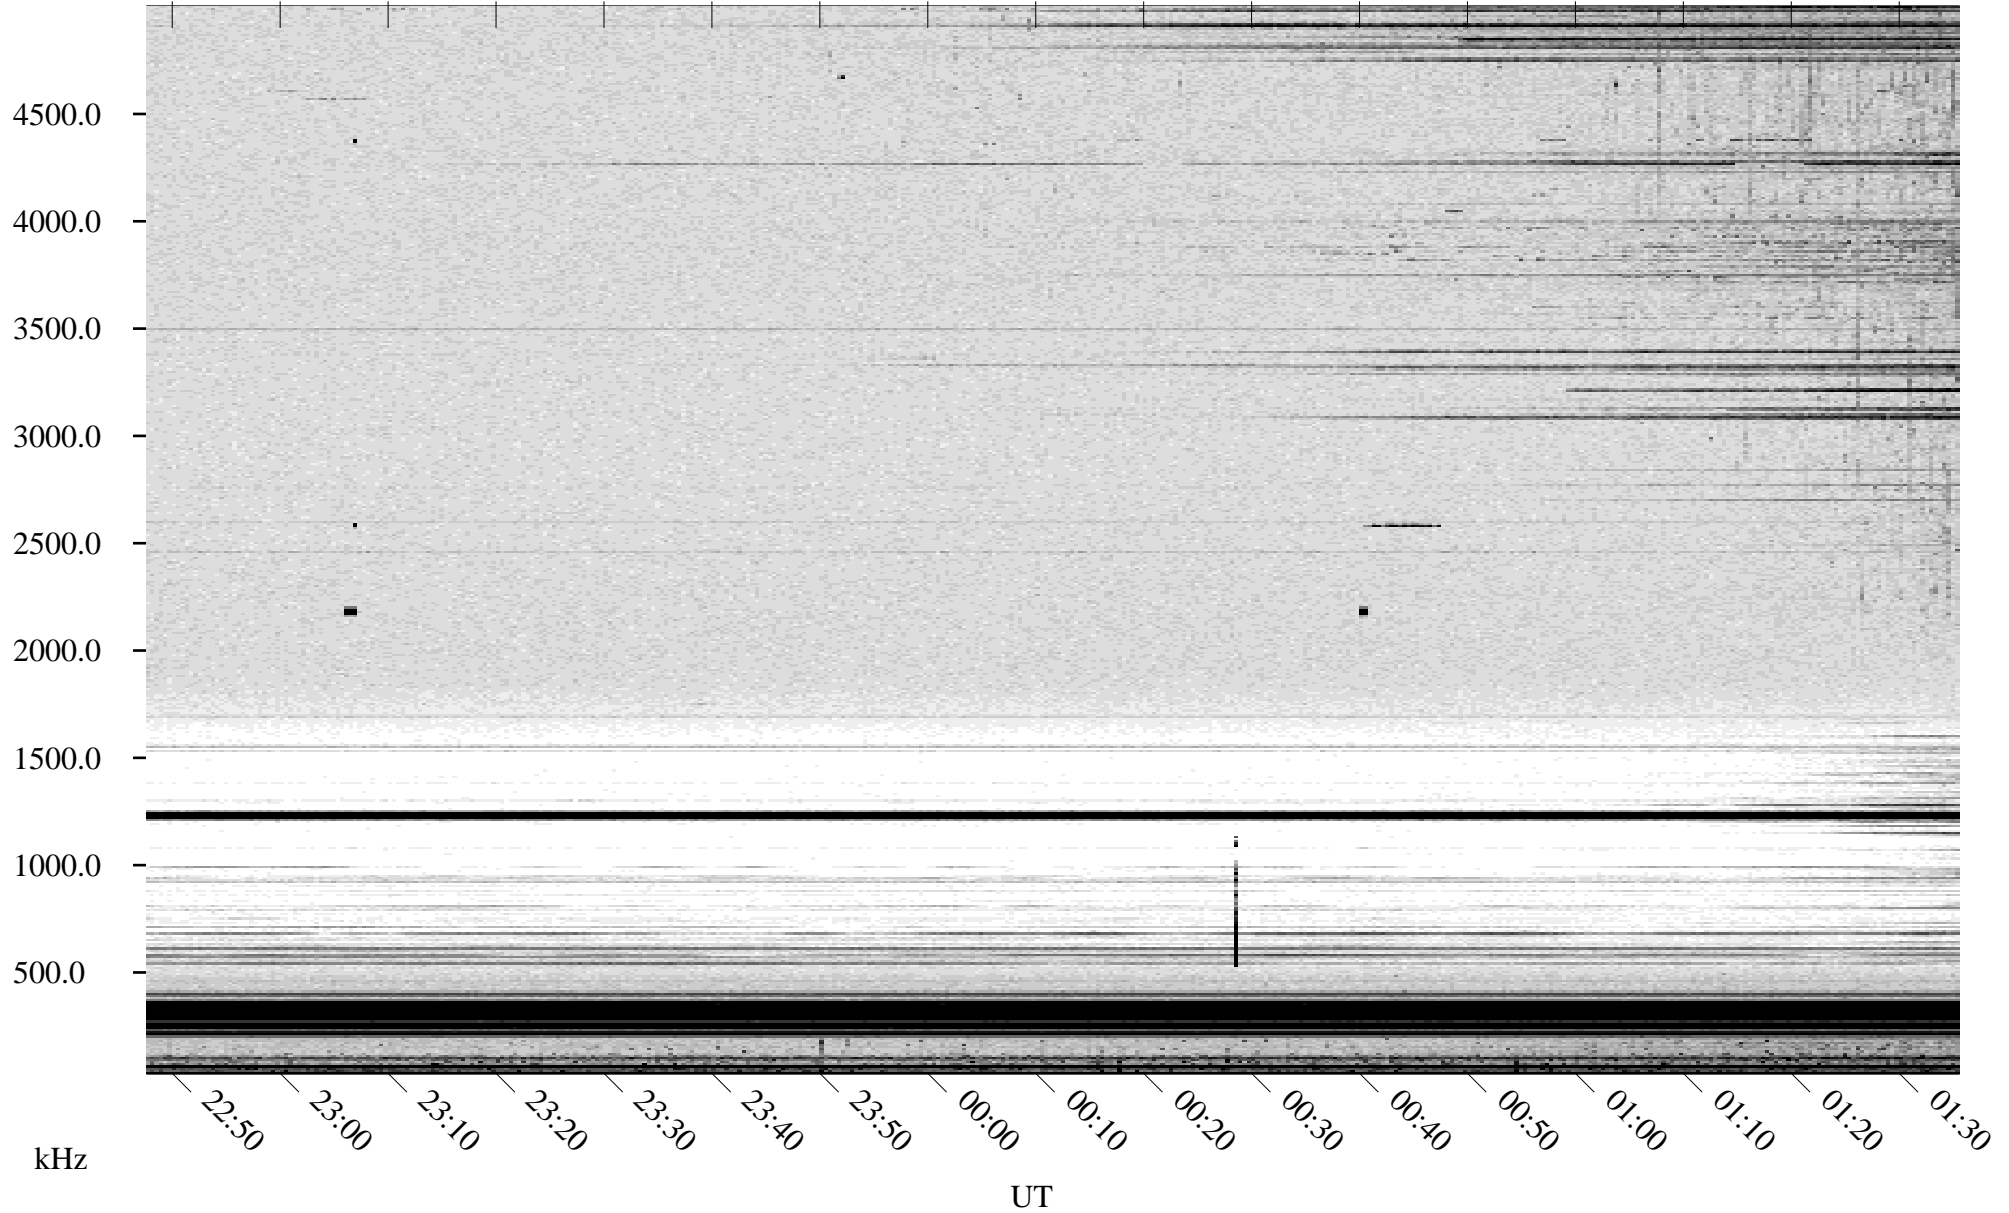

# 08/20/2001 Churchill, Manitoba

Linear Scale    Black = 161    White = 15

ch01232l.r00m max\_12

Page 1

# 08/20/2001 Churchill, Manitoba

Linear Scale    Black = 161    White = 15

ch01232l.r00m max\_12

Page 2

# 08/21/2001 Churchill, Manitoba

Linear Scale    Black = 161    White = 15

ch01232l.r00m max\_12

Page 3

# 08/21/2001 Churchill, Manitoba

Linear Scale    Black = 161    White = 15

ch01232l.r00m max\_12

Page 4