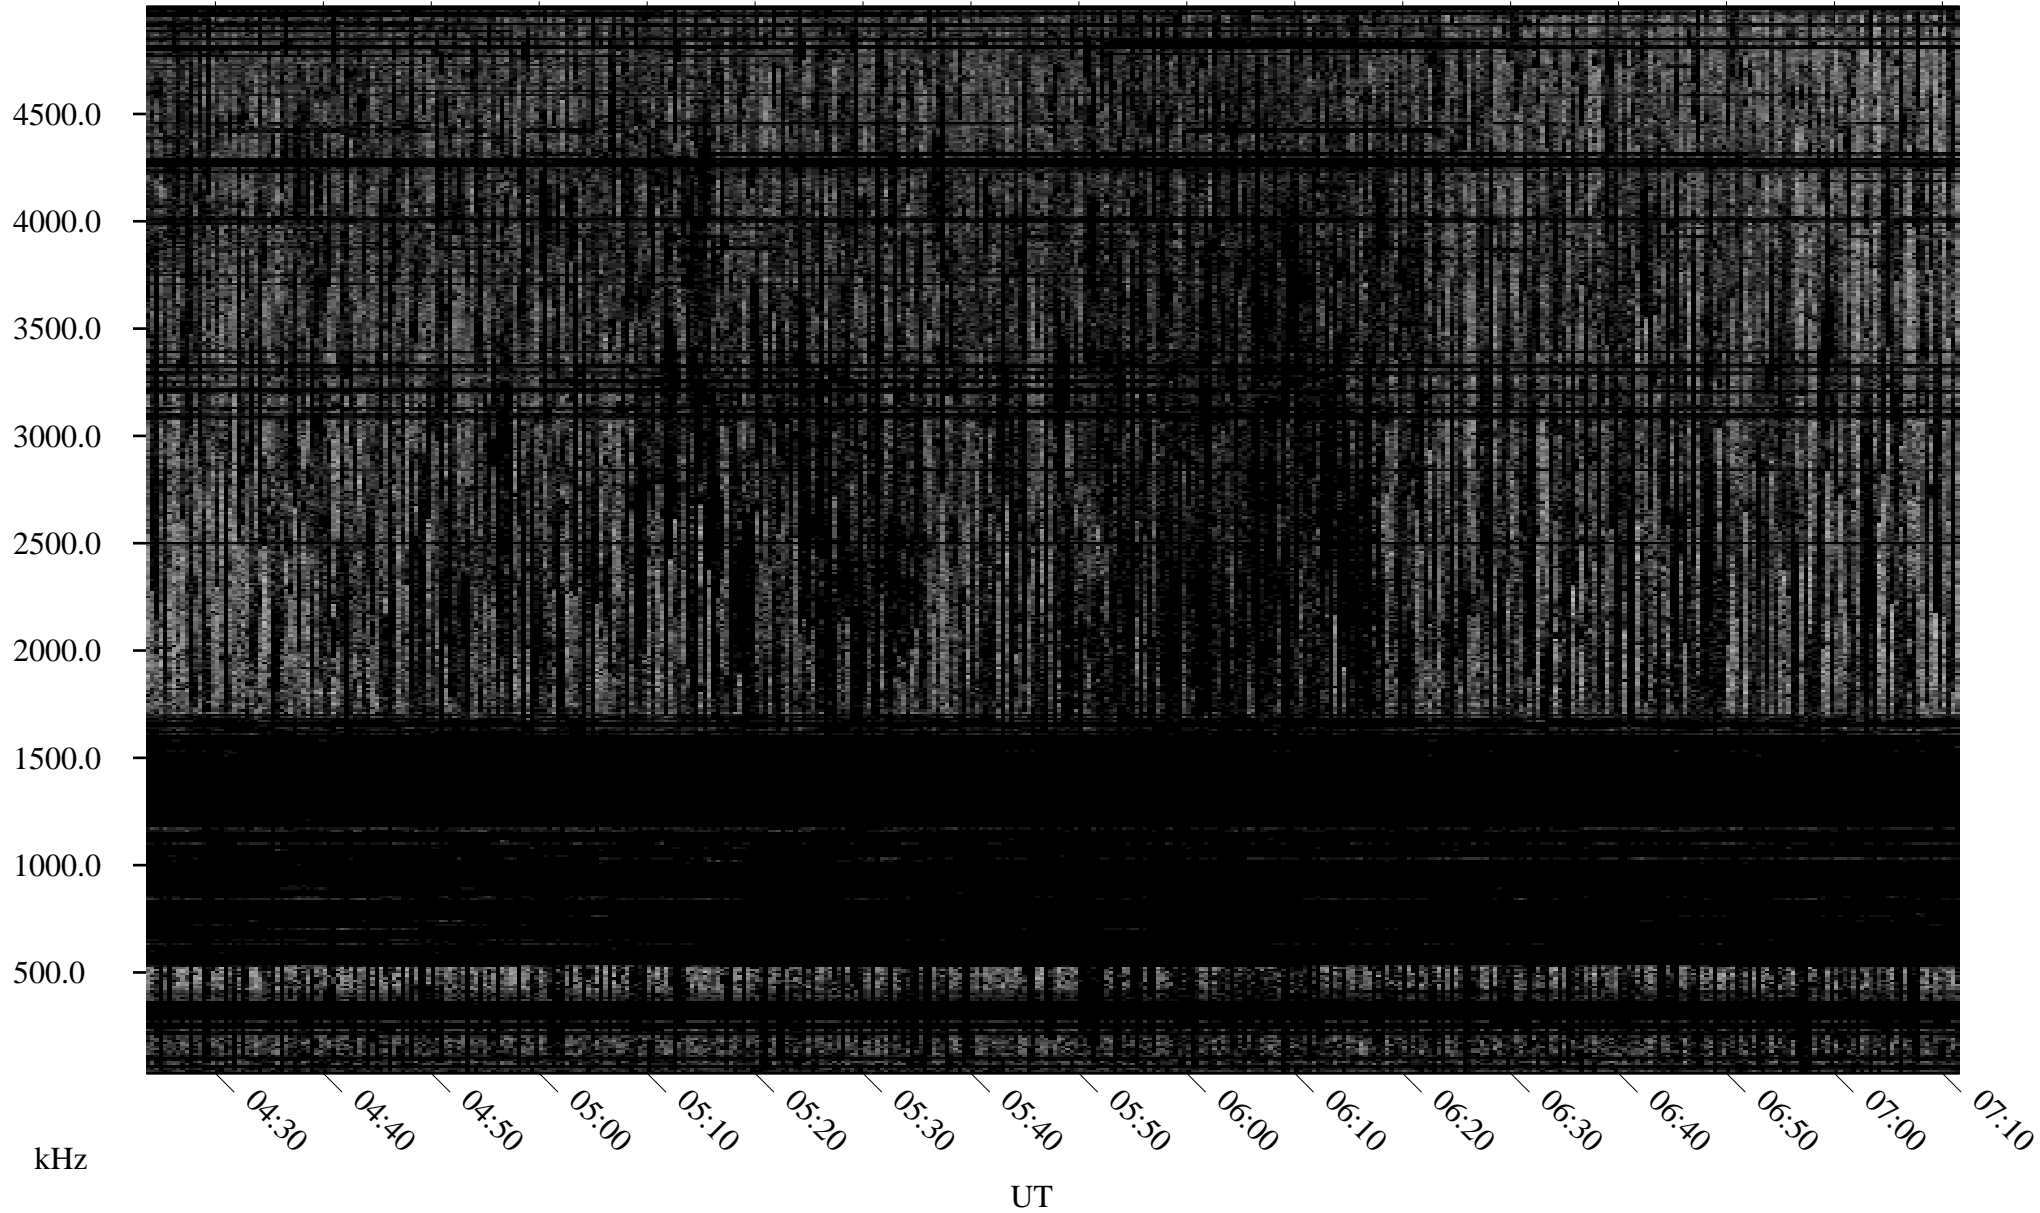

# 08/20/2001 Churchill, Manitoba

Linear Scale    Black = 161    White = 15

ch01232l.r00m max\_12

Page 1

# 08/20/2001 Churchill, Manitoba

Linear Scale    Black = 161    White = 15

ch01232l.r00m max\_12

Page 2

# 08/21/2001 Churchill, Manitoba

Linear Scale    Black = 161    White = 15

ch01232l.r00m max\_12

Page 3

# 08/21/2001 Churchill, Manitoba

Linear Scale    Black = 161    White = 15

ch01232l.r00m max\_12

Page 4