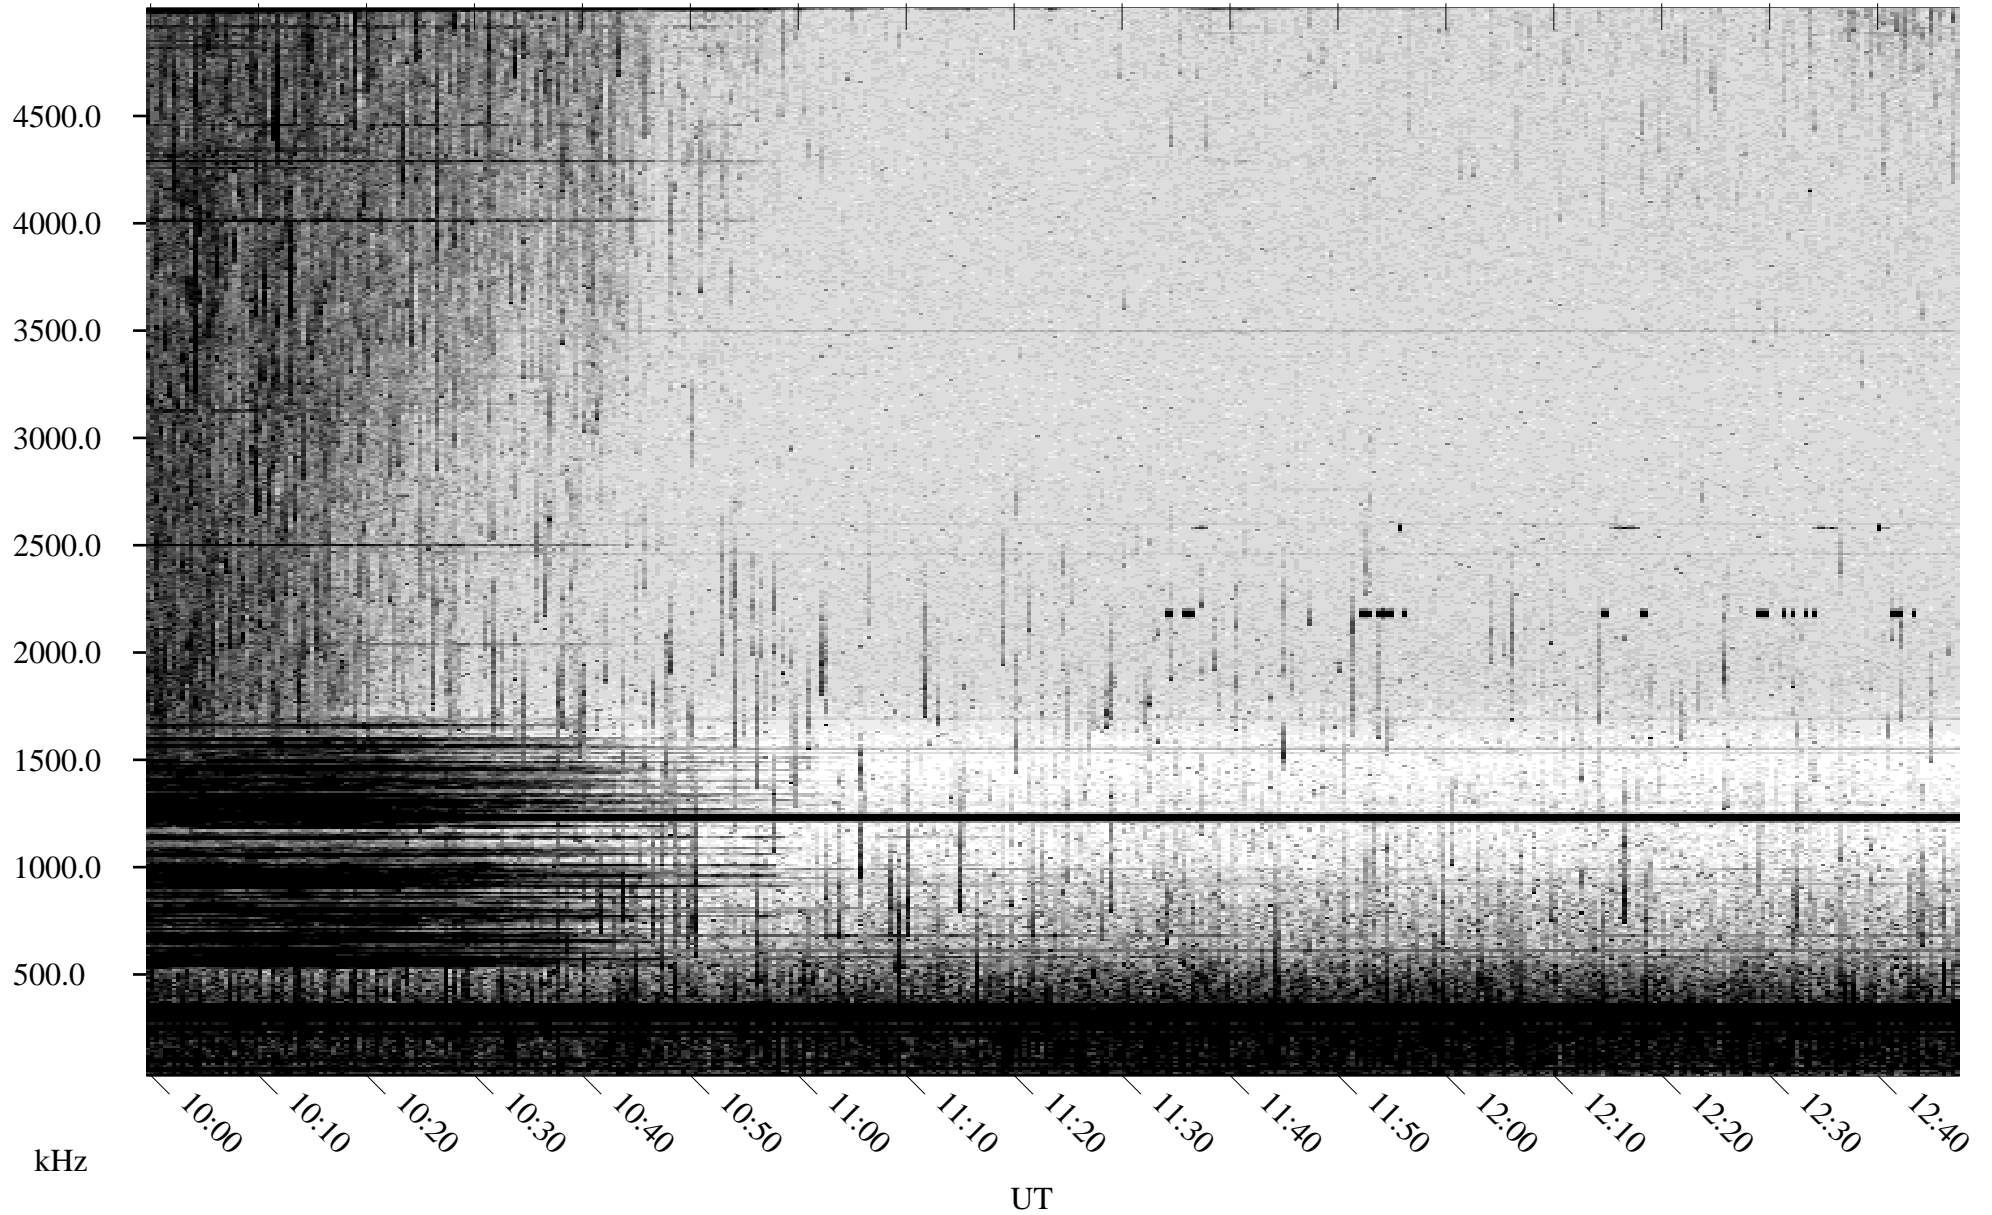

# 08/21/2001 Churchill, Manitoba

Linear Scale    Black = 161    White = 15

ch01232l.r00m max\_12

Page 4

# 08/21/2001 Churchill, Manitoba

Linear Scale    Black = 161    White = 15

ch01232l.r00m max\_12

Page 5

# 08/21/2001 Churchill, Manitoba

Linear Scale    Black = 161    White = 15

ch01232l.r00m max\_12

Page 6

# 08/21/2001 Churchill, Manitoba

Linear Scale    Black = 161    White = 15

ch01232l.r00m max\_12

Page 7