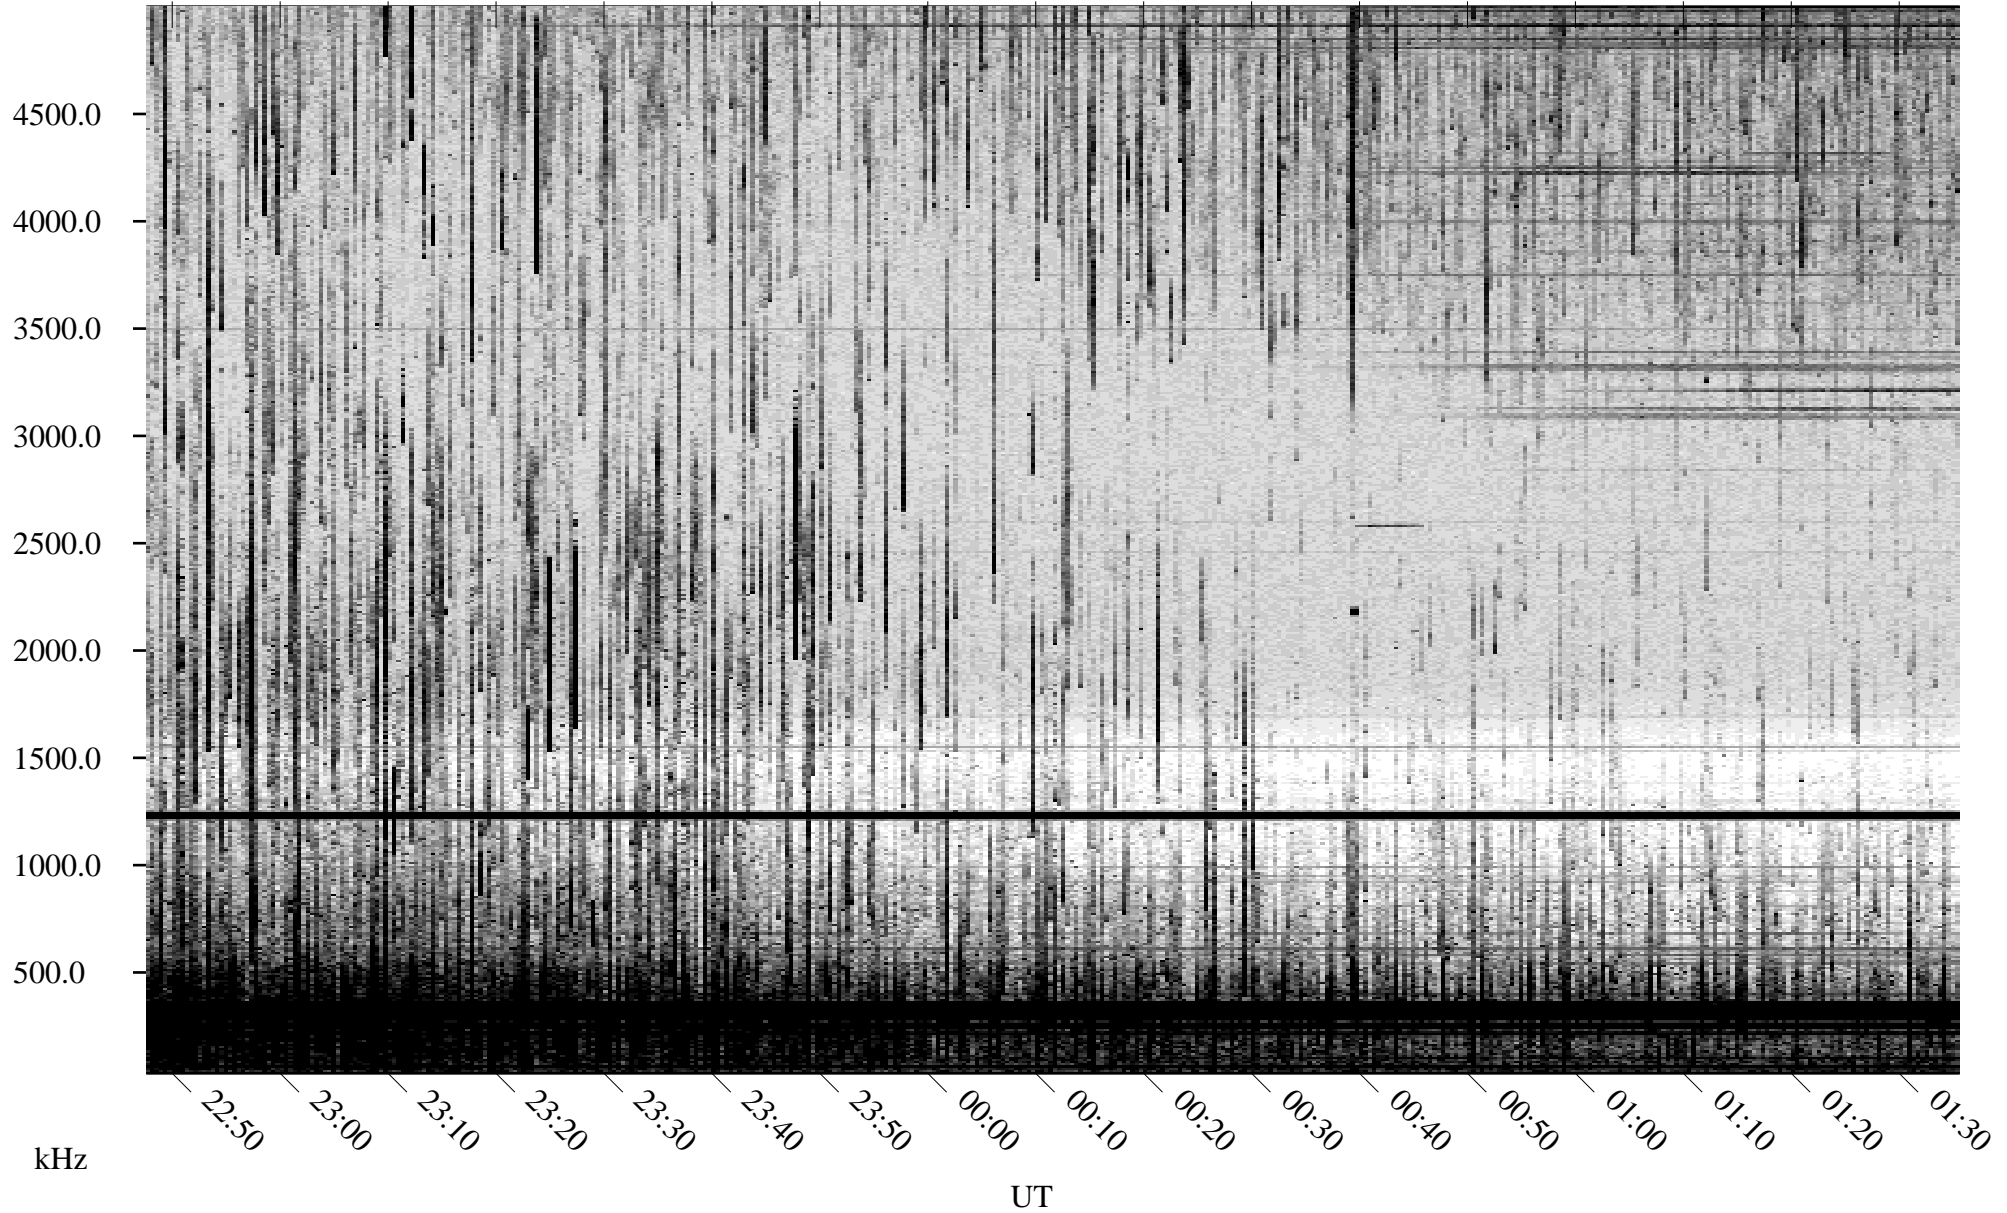

08/21/2001 Churchill, Manitoba

Linear Scale Black = 161 White = 15

ch01233l.r00m max_12

Page 1

08/21/2001 Churchill, Manitoba

Linear Scale Black = 161 White = 15

ch01233l.r00m max_12

Page 2

08/22/2001 Churchill, Manitoba

Linear Scale Black = 161 White = 15

ch01233l.r00m max_12

Page 3

08/22/2001 Churchill, Manitoba

Linear Scale Black = 161 White = 15

ch01233l.r00m max_12

Page 4

08/22/2001 Churchill, Manitoba

Linear Scale Black = 161 White = 15

ch01233l.r00m max_12

Page 5

08/22/2001 Churchill, Manitoba

Linear Scale Black = 161 White = 15

ch01233l.r00m max_12

Page 6

08/22/2001 Churchill, Manitoba

Linear Scale Black = 161 White = 15

ch01233l.r00m max_12

Page 7

08/22/2001 Churchill, Manitoba

Linear Scale Black = 161 White = 15

ch01233l.r00m max_12