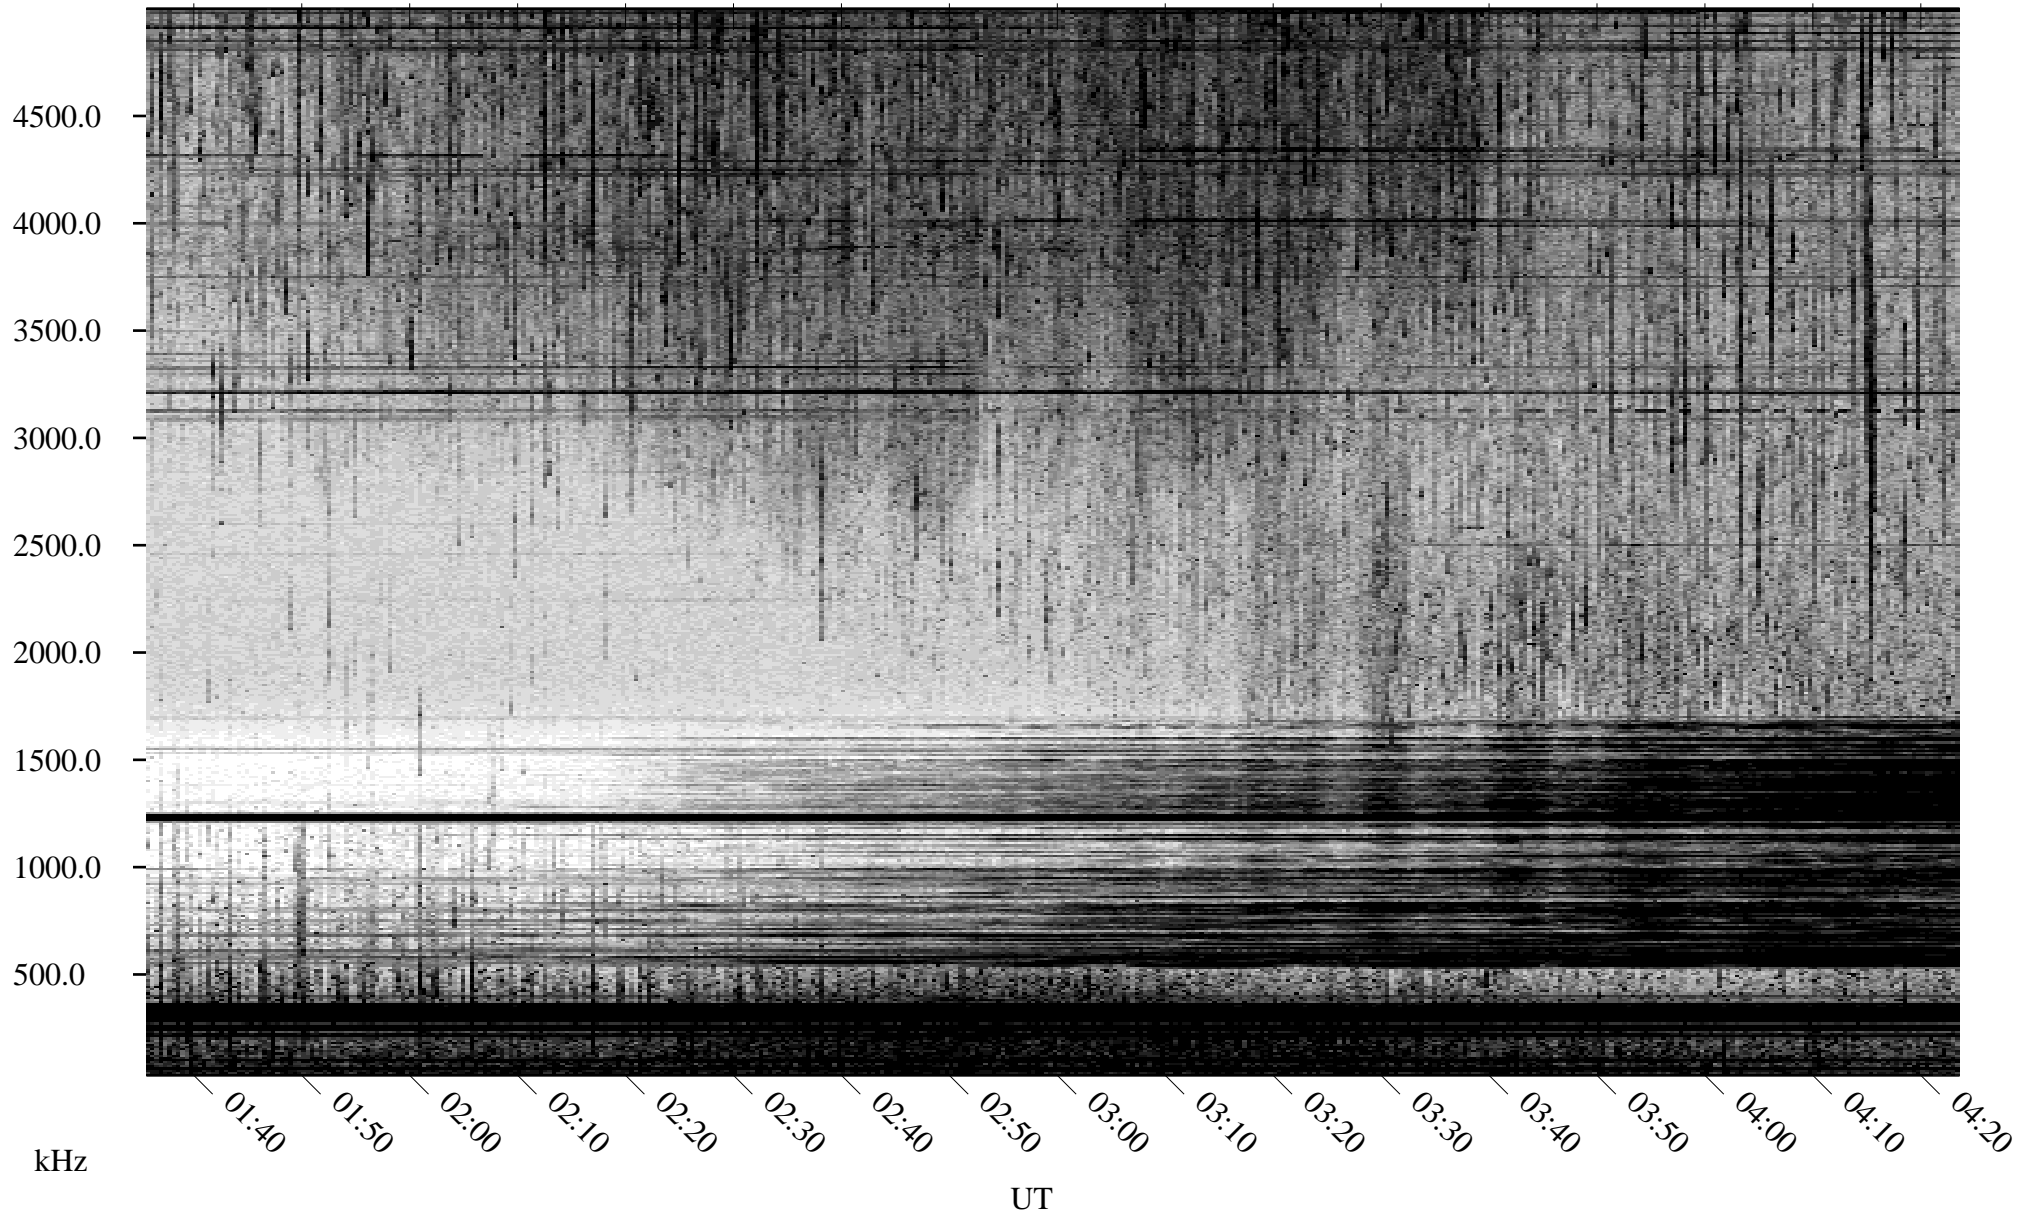

08/21/2001 Churchill, Manitoba

Linear Scale Black = 161 White = 15

ch01233l.r00m max_12

Page 1

08/21/2001 Churchill, Manitoba

Linear Scale Black = 161 White = 15

ch01233l.r00m max_12

Page 2

08/22/2001 Churchill, Manitoba

Linear Scale Black = 161 White = 15

ch01233l.r00m max_12

Page 3

08/22/2001 Churchill, Manitoba

Linear Scale Black = 161 White = 15

ch01233l.r00m max_12

Page 4

08/22/2001 Churchill, Manitoba

Linear Scale Black = 161 White = 15

ch01233l.r00m max_12

Page 5

08/22/2001 Churchill, Manitoba

Linear Scale Black = 161 White = 15

ch01233l.r00m max_12

Page 6

08/22/2001 Churchill, Manitoba

Linear Scale Black = 161 White = 15

ch01233l.r00m max_12

Page 7

08/22/2001 Churchill, Manitoba

Linear Scale Black = 161 White = 15

ch01233l.r00m max_12