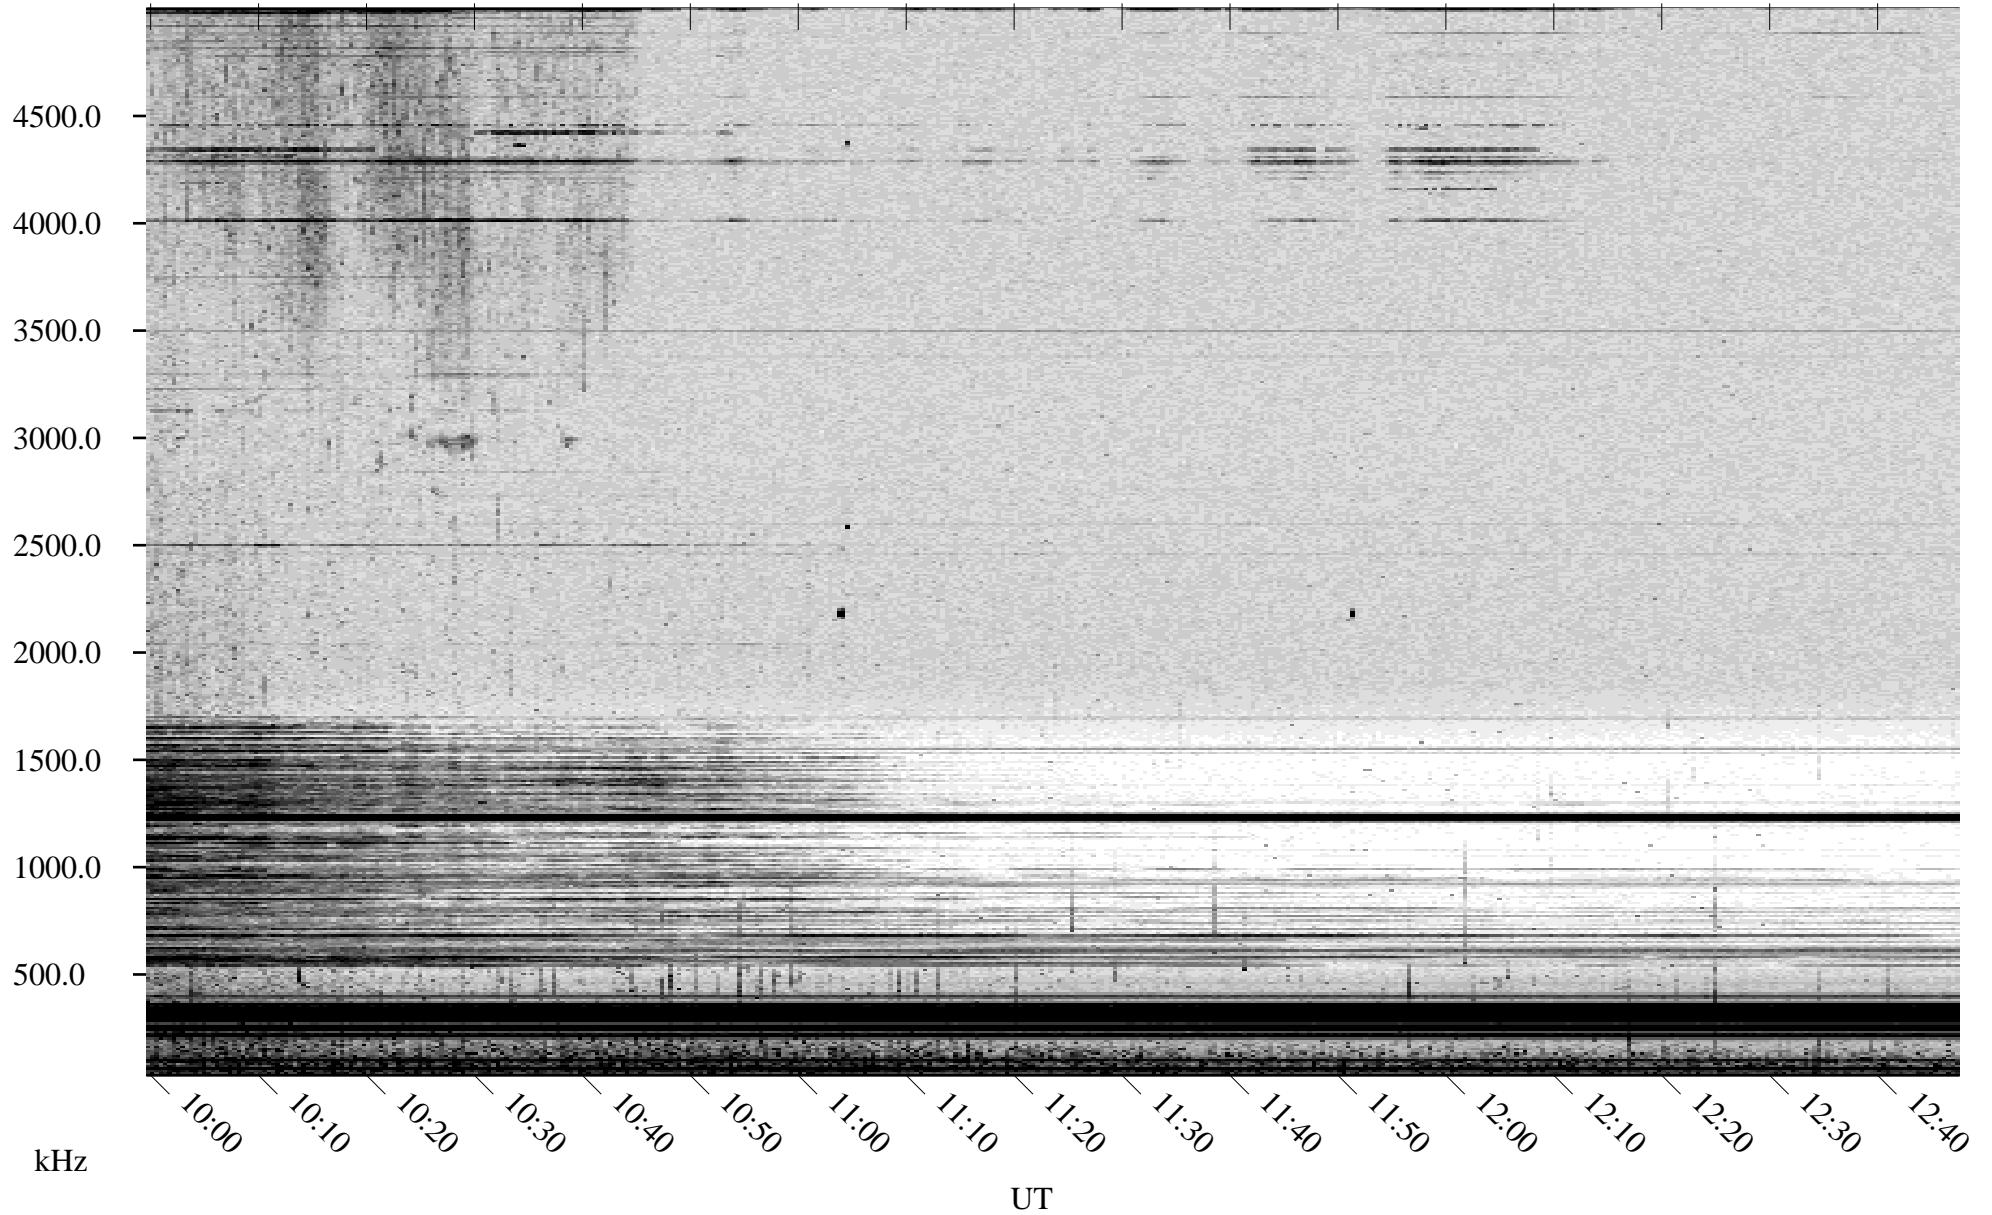

08/21/2001 Churchill, Manitoba

Linear Scale Black = 161 White = 15

ch01233l.r00m max_12

Page 1

08/21/2001 Churchill, Manitoba

Linear Scale Black = 161 White = 15

ch01233l.r00m max_12

Page 2

08/22/2001 Churchill, Manitoba

Linear Scale Black = 161 White = 15

ch01233l.r00m max_12

Page 3

08/22/2001 Churchill, Manitoba

Linear Scale Black = 161 White = 15

ch01233l.r00m max_12

Page 4

08/22/2001 Churchill, Manitoba

Linear Scale Black = 161 White = 15

ch01233l.r00m max_12

Page 5

08/22/2001 Churchill, Manitoba

Linear Scale Black = 161 White = 15

ch01233l.r00m max_12

Page 6

08/22/2001 Churchill, Manitoba

Linear Scale Black = 161 White = 15

ch01233l.r00m max_12

Page 7

08/22/2001 Churchill, Manitoba

Linear Scale Black = 161 White = 15

ch01233l.r00m max_12