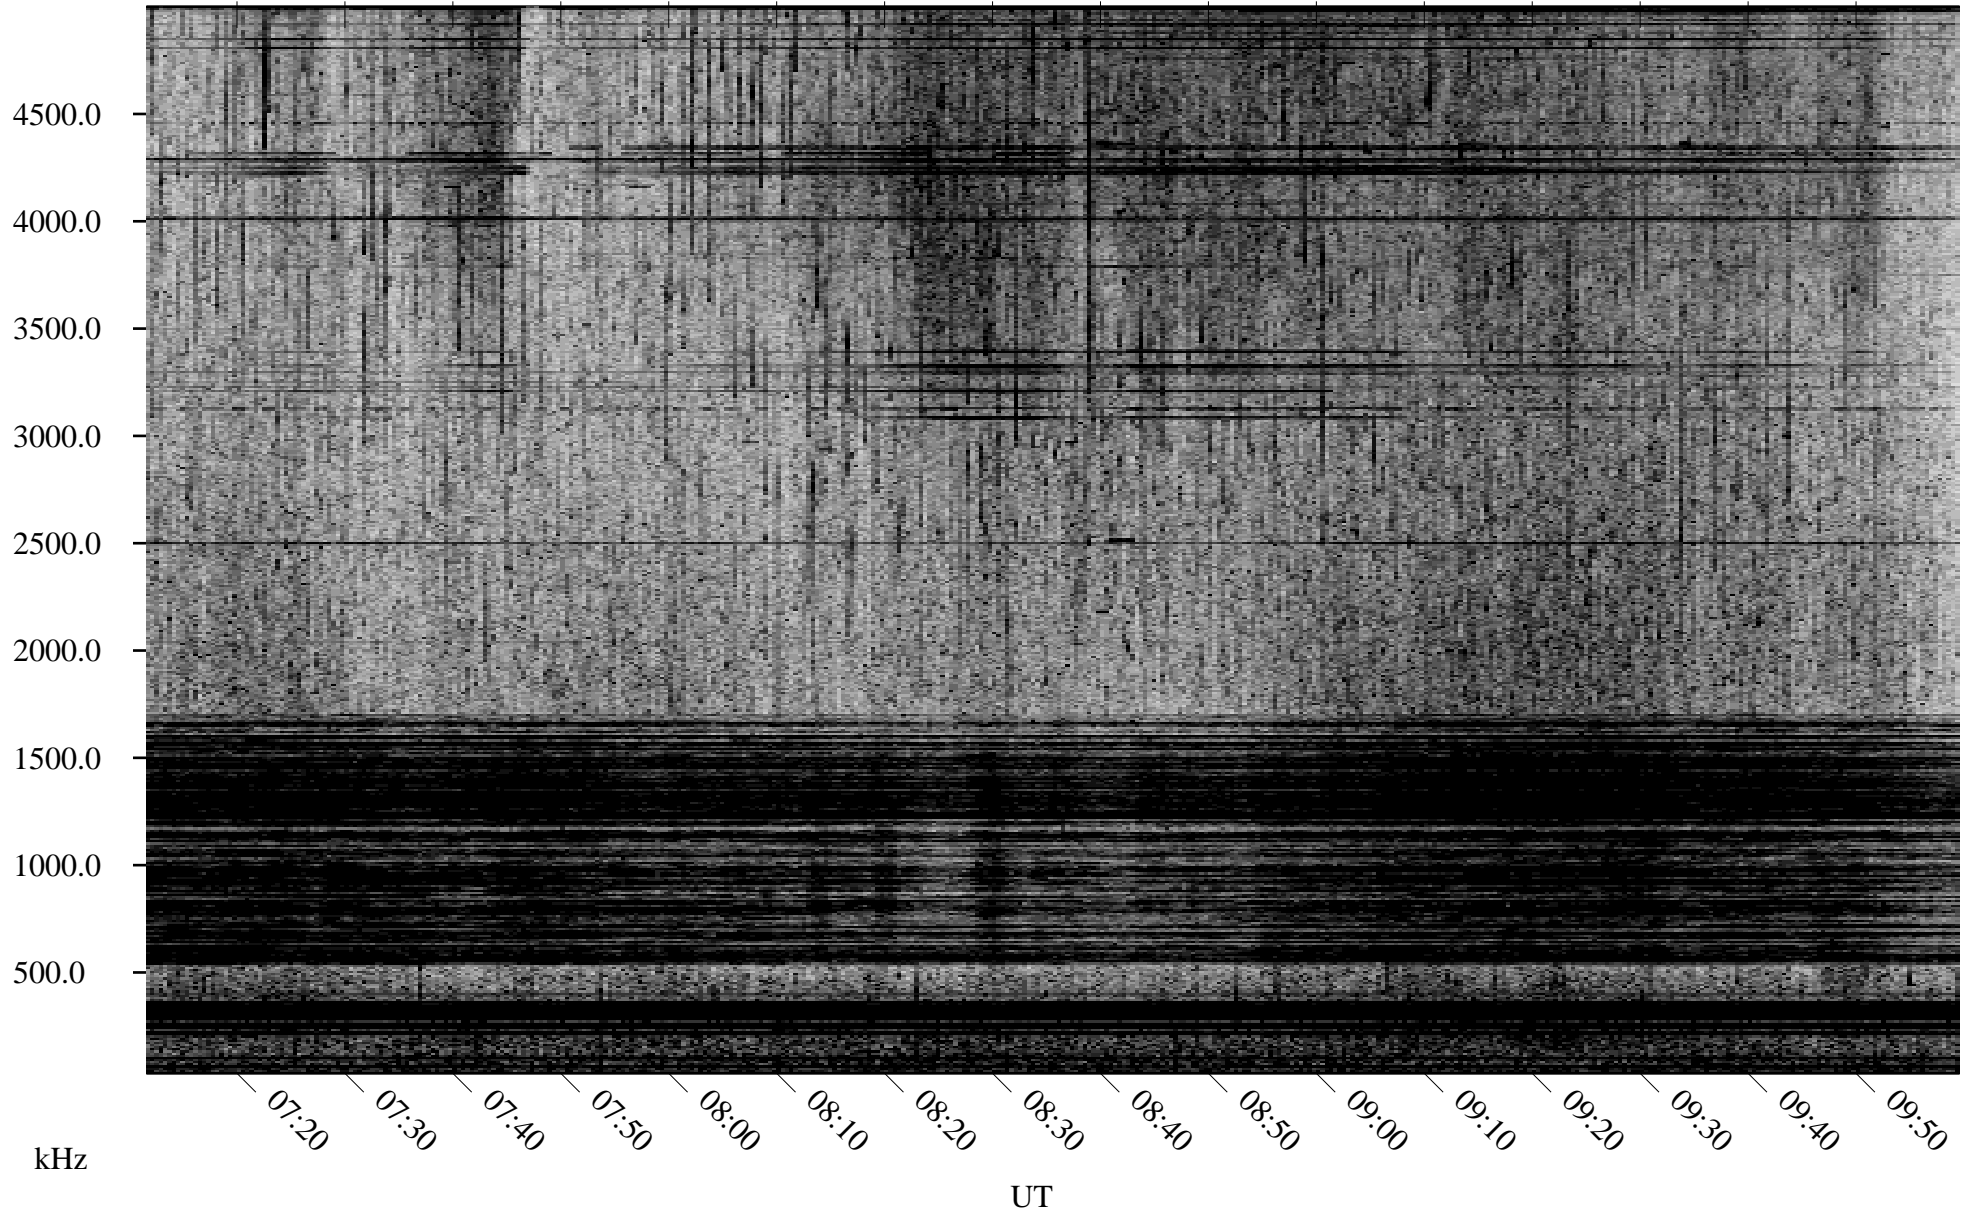

08/21/2001 Churchill, Manitoba

Linear Scale Black = 161 White = 15

ch01233l.r00m max_12

Page 1

08/21/2001 Churchill, Manitoba

Linear Scale Black = 161 White = 15

ch01233l.r00m max_12

Page 2

08/22/2001 Churchill, Manitoba

Linear Scale Black = 161 White = 15

ch01233l.r00m max_12

Page 3

08/22/2001 Churchill, Manitoba

Linear Scale Black = 161 White = 15

ch01233l.r00m max_12

Page 4

08/22/2001 Churchill, Manitoba

Linear Scale Black = 161 White = 15

ch01233l.r00m max_12

Page 5

08/22/2001 Churchill, Manitoba

Linear Scale Black = 161 White = 15

ch01233l.r00m max_12

Page 6

08/22/2001 Churchill, Manitoba

Linear Scale Black = 161 White = 15

ch01233l.r00m max_12

Page 7

08/22/2001 Churchill, Manitoba

Linear Scale Black = 161 White = 15

ch01233l.r00m max_12