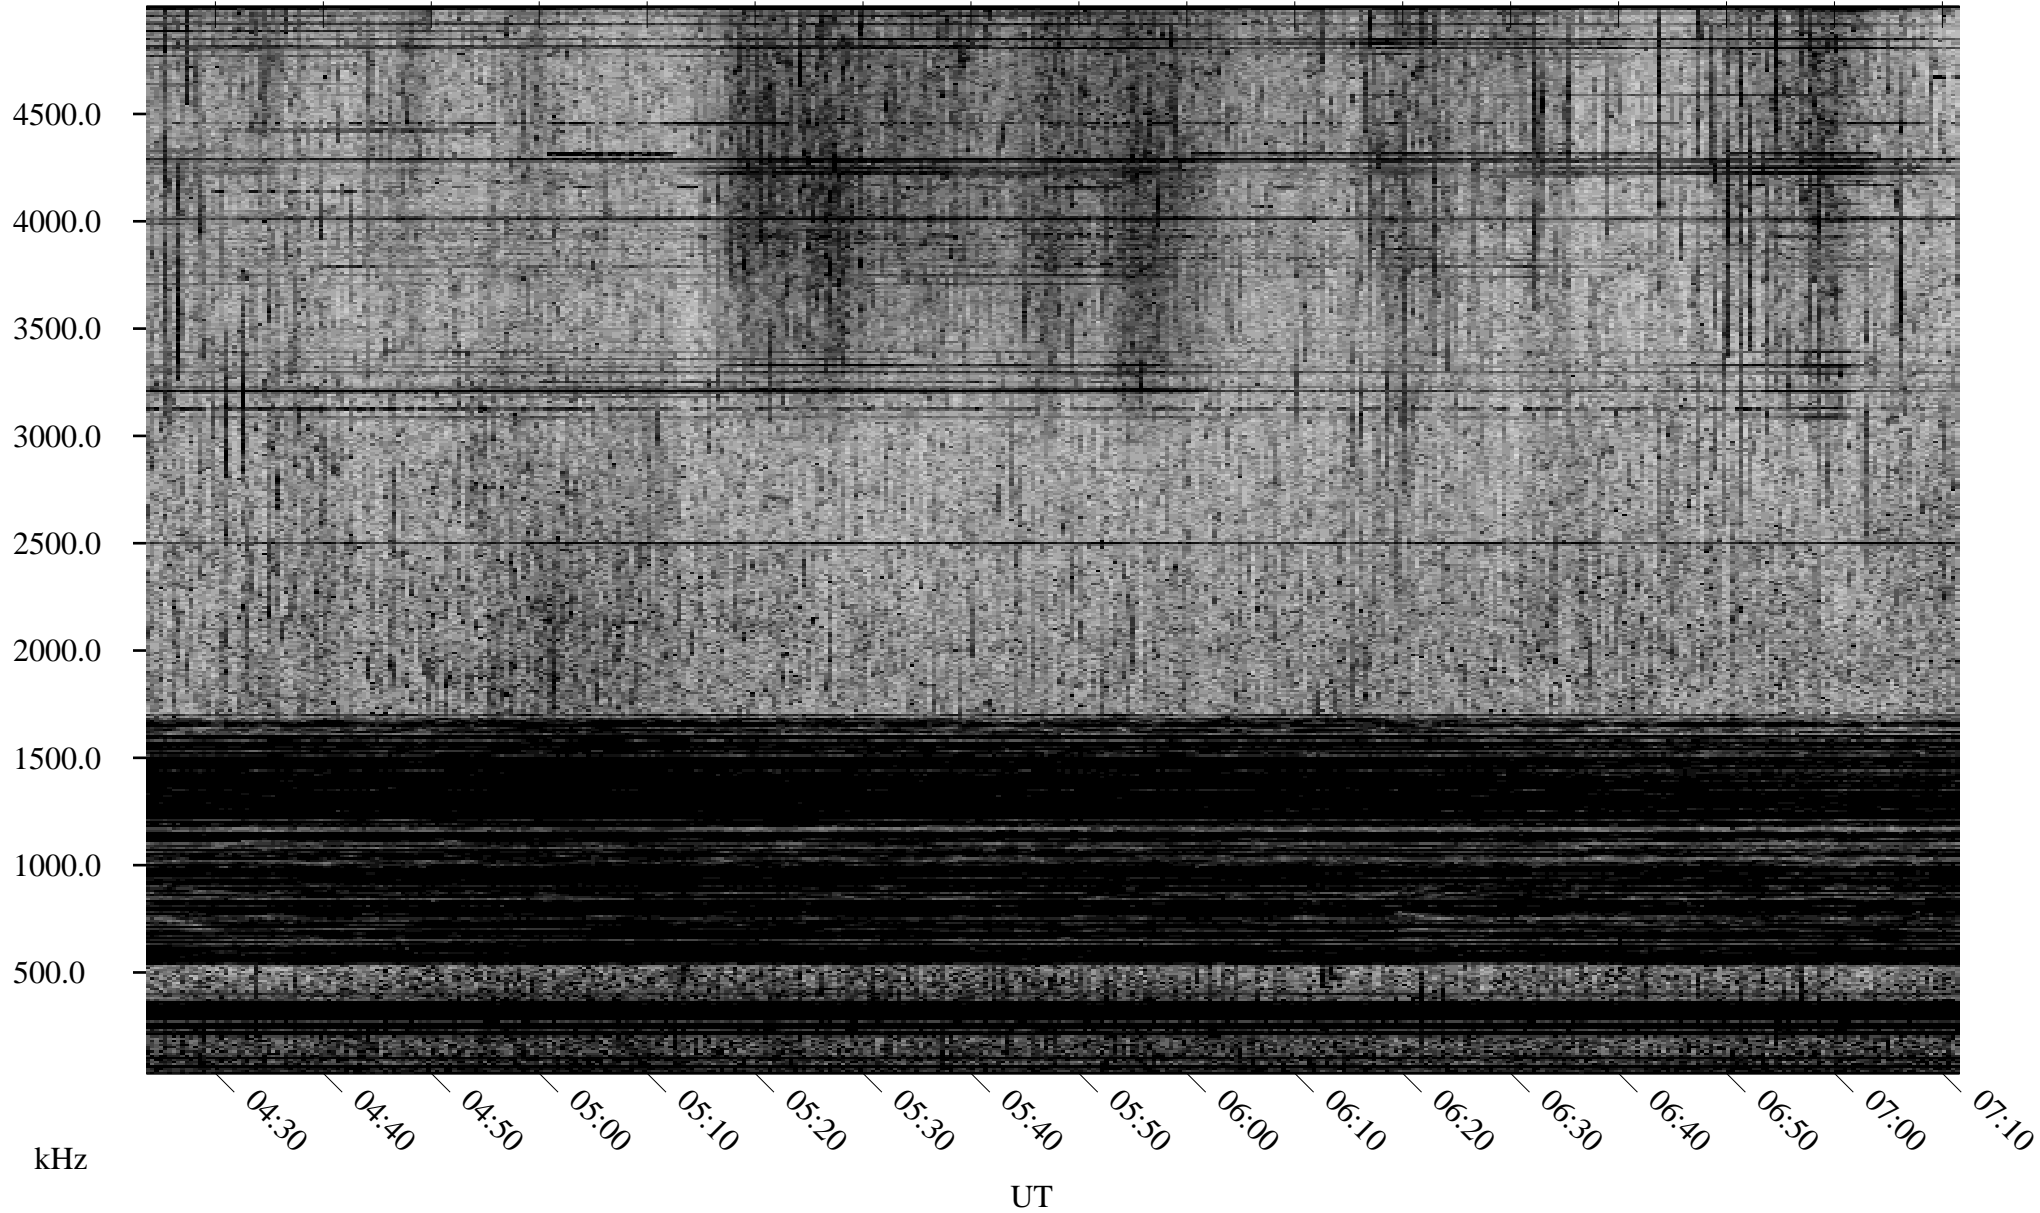

08/21/2001 Churchill, Manitoba

Linear Scale Black = 161 White = 15

ch01233l.r00m max_12

Page 1

08/21/2001 Churchill, Manitoba

Linear Scale Black = 161 White = 15

ch01233l.r00m max_12

Page 2

08/22/2001 Churchill, Manitoba

Linear Scale Black = 161 White = 15

ch01233l.r00m max_12

Page 3

08/22/2001 Churchill, Manitoba

Linear Scale Black = 161 White = 15

ch01233l.r00m max_12

Page 4

08/22/2001 Churchill, Manitoba

Linear Scale Black = 161 White = 15

ch01233l.r00m max_12

Page 5

08/22/2001 Churchill, Manitoba

Linear Scale Black = 161 White = 15

ch01233l.r00m max_12

Page 6

08/22/2001 Churchill, Manitoba

Linear Scale Black = 161 White = 15

ch01233l.r00m max_12

Page 7

08/22/2001 Churchill, Manitoba

Linear Scale Black = 161 White = 15

ch01233l.r00m max_12