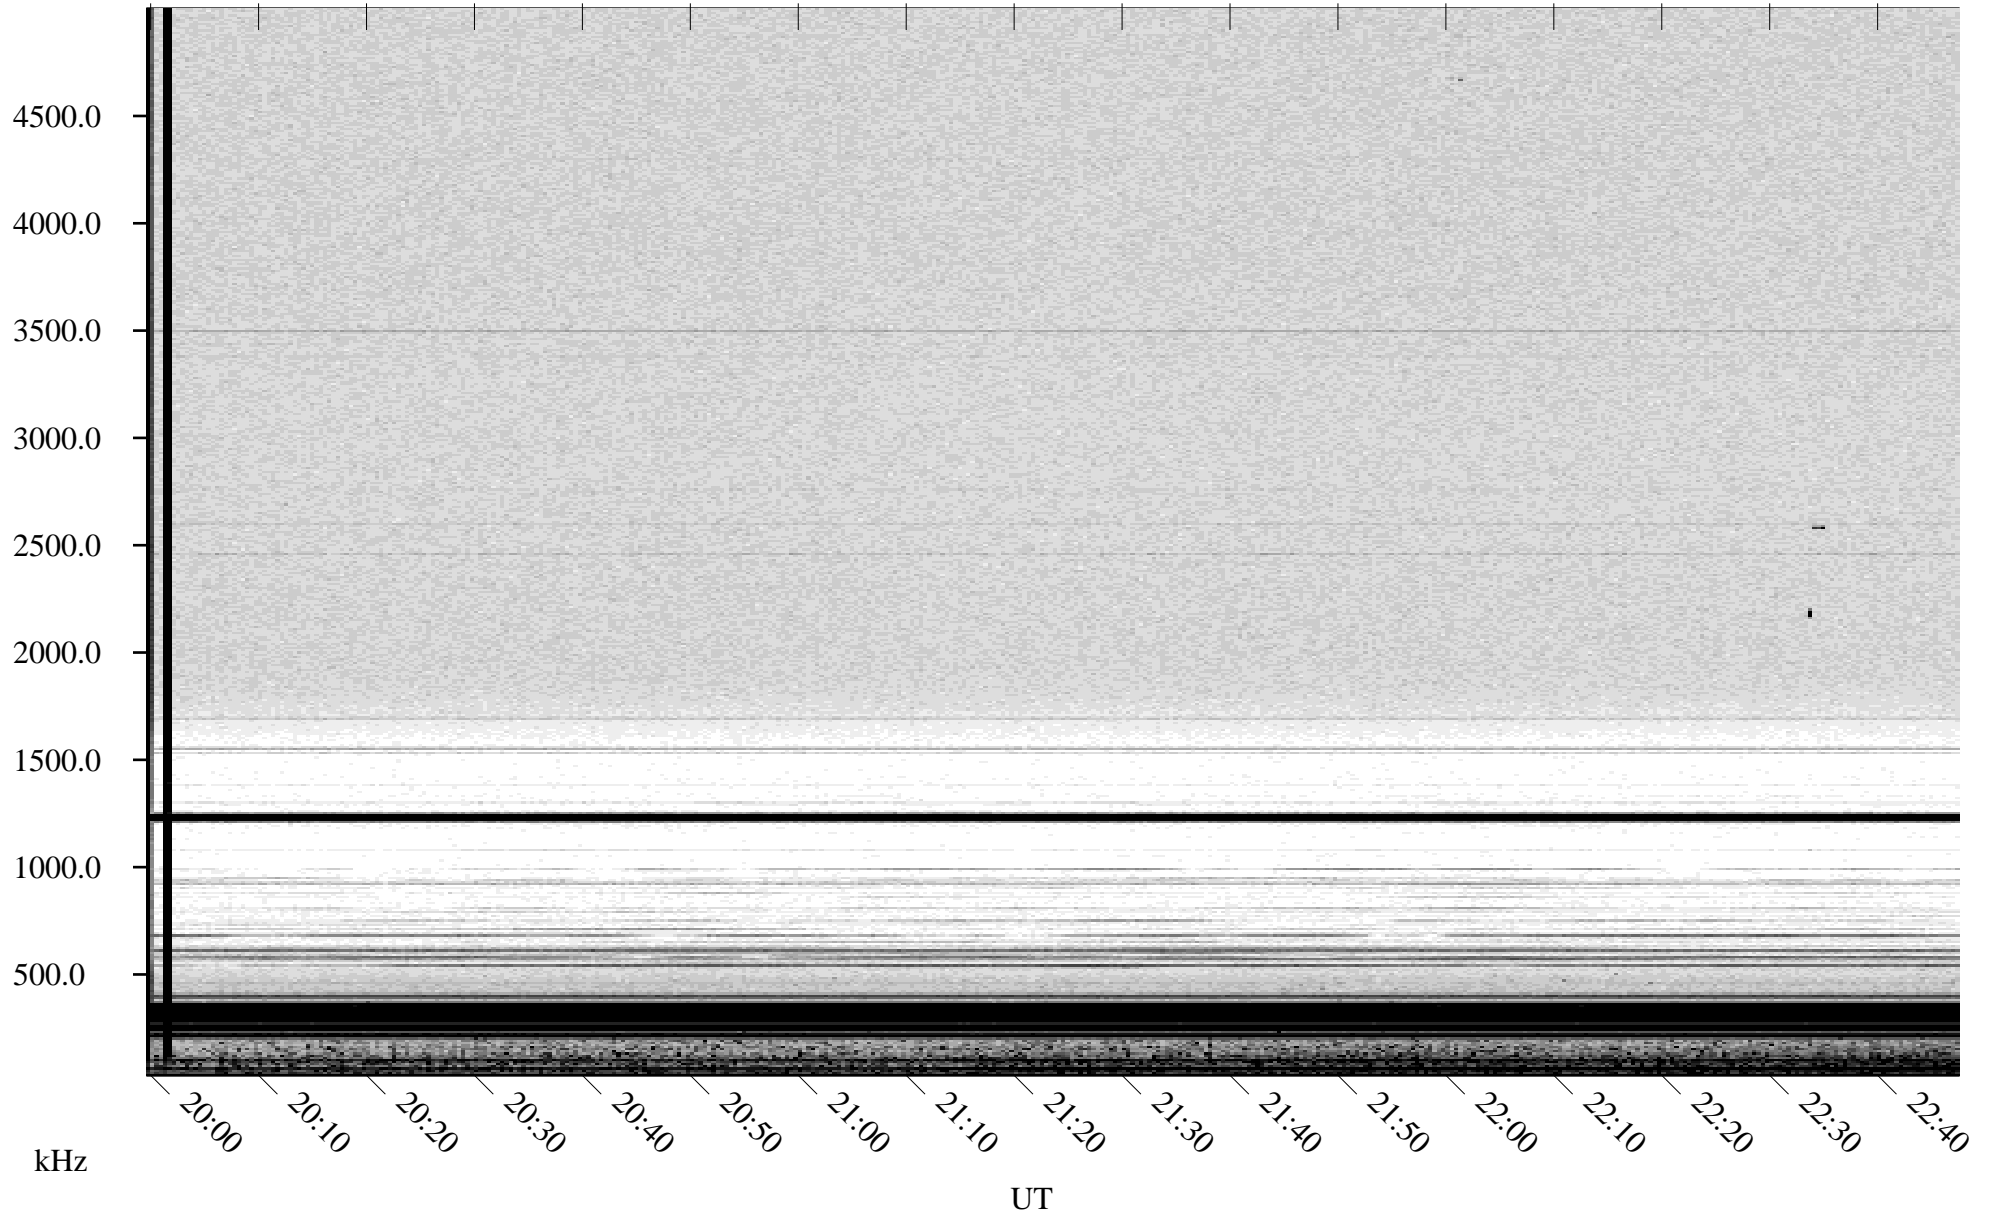

08/22/2001 Churchill, Manitoba

Linear Scale Black = 161 White = 15

ch01234l.r00m max\_12

Page 1

# 08/22/2001 Churchill, Manitoba

Linear Scale    Black = 161    White = 15

ch01234l.r00m max\_12

Page 2

# 08/23/2001 Churchill, Manitoba

Linear Scale    Black = 161    White = 15

ch01234l.r00m max\_12

Page 3

# 08/23/2001 Churchill, Manitoba

Linear Scale    Black = 161    White = 15

ch01234l.r00m max\_12

Page 4