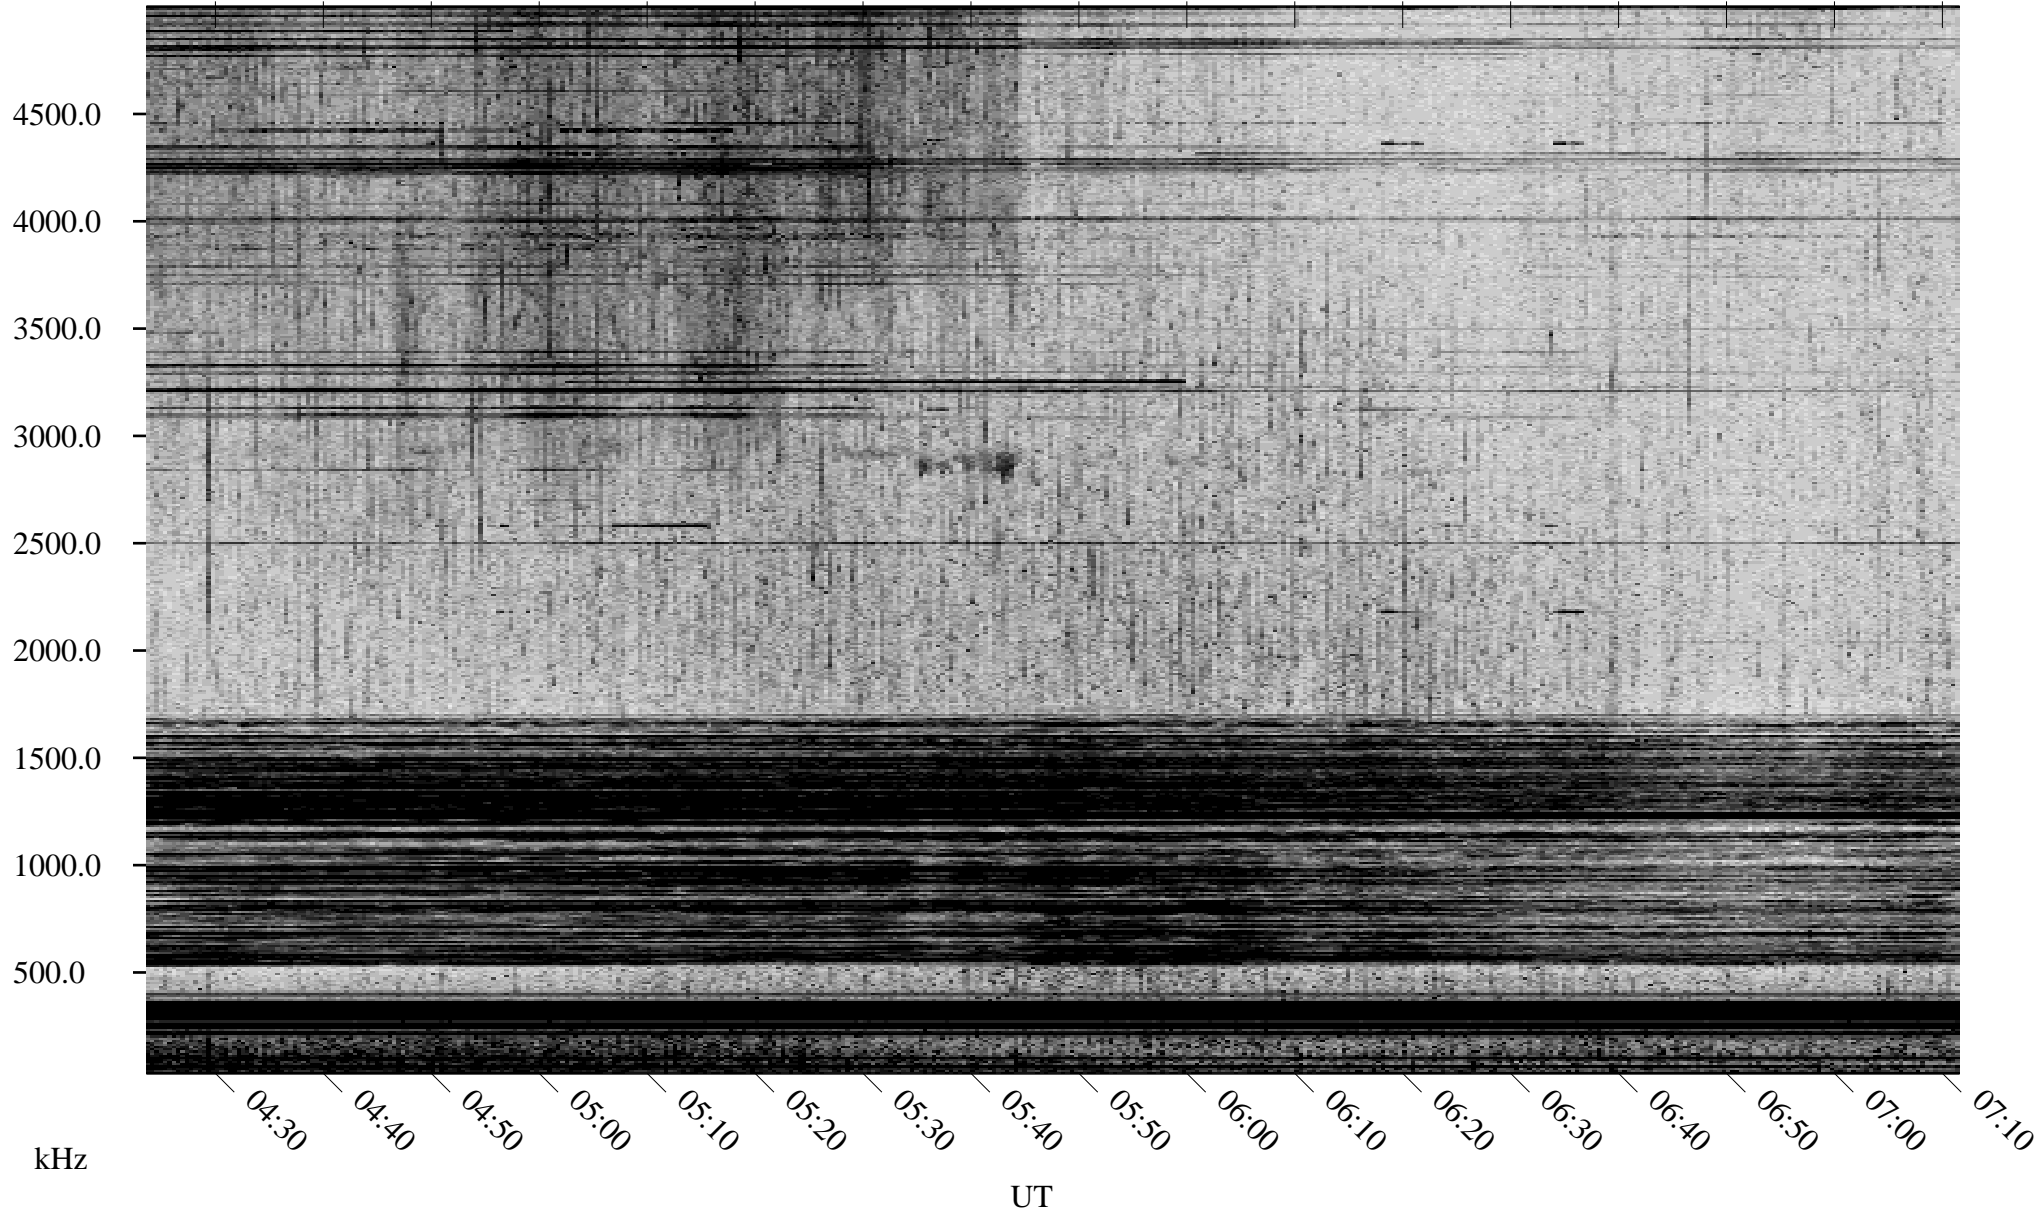

08/22/2001 Churchill, Manitoba

Linear Scale Black = 161 White = 15

ch01234l.r00m max\_12

Page 1

# 08/22/2001 Churchill, Manitoba

Linear Scale    Black = 161    White = 15

ch01234l.r00m max\_12

Page 2

# 08/23/2001 Churchill, Manitoba

Linear Scale    Black = 161    White = 15

ch01234l.r00m max\_12

Page 3

# 08/23/2001 Churchill, Manitoba

Linear Scale    Black = 161    White = 15

ch01234l.r00m max\_12

Page 4