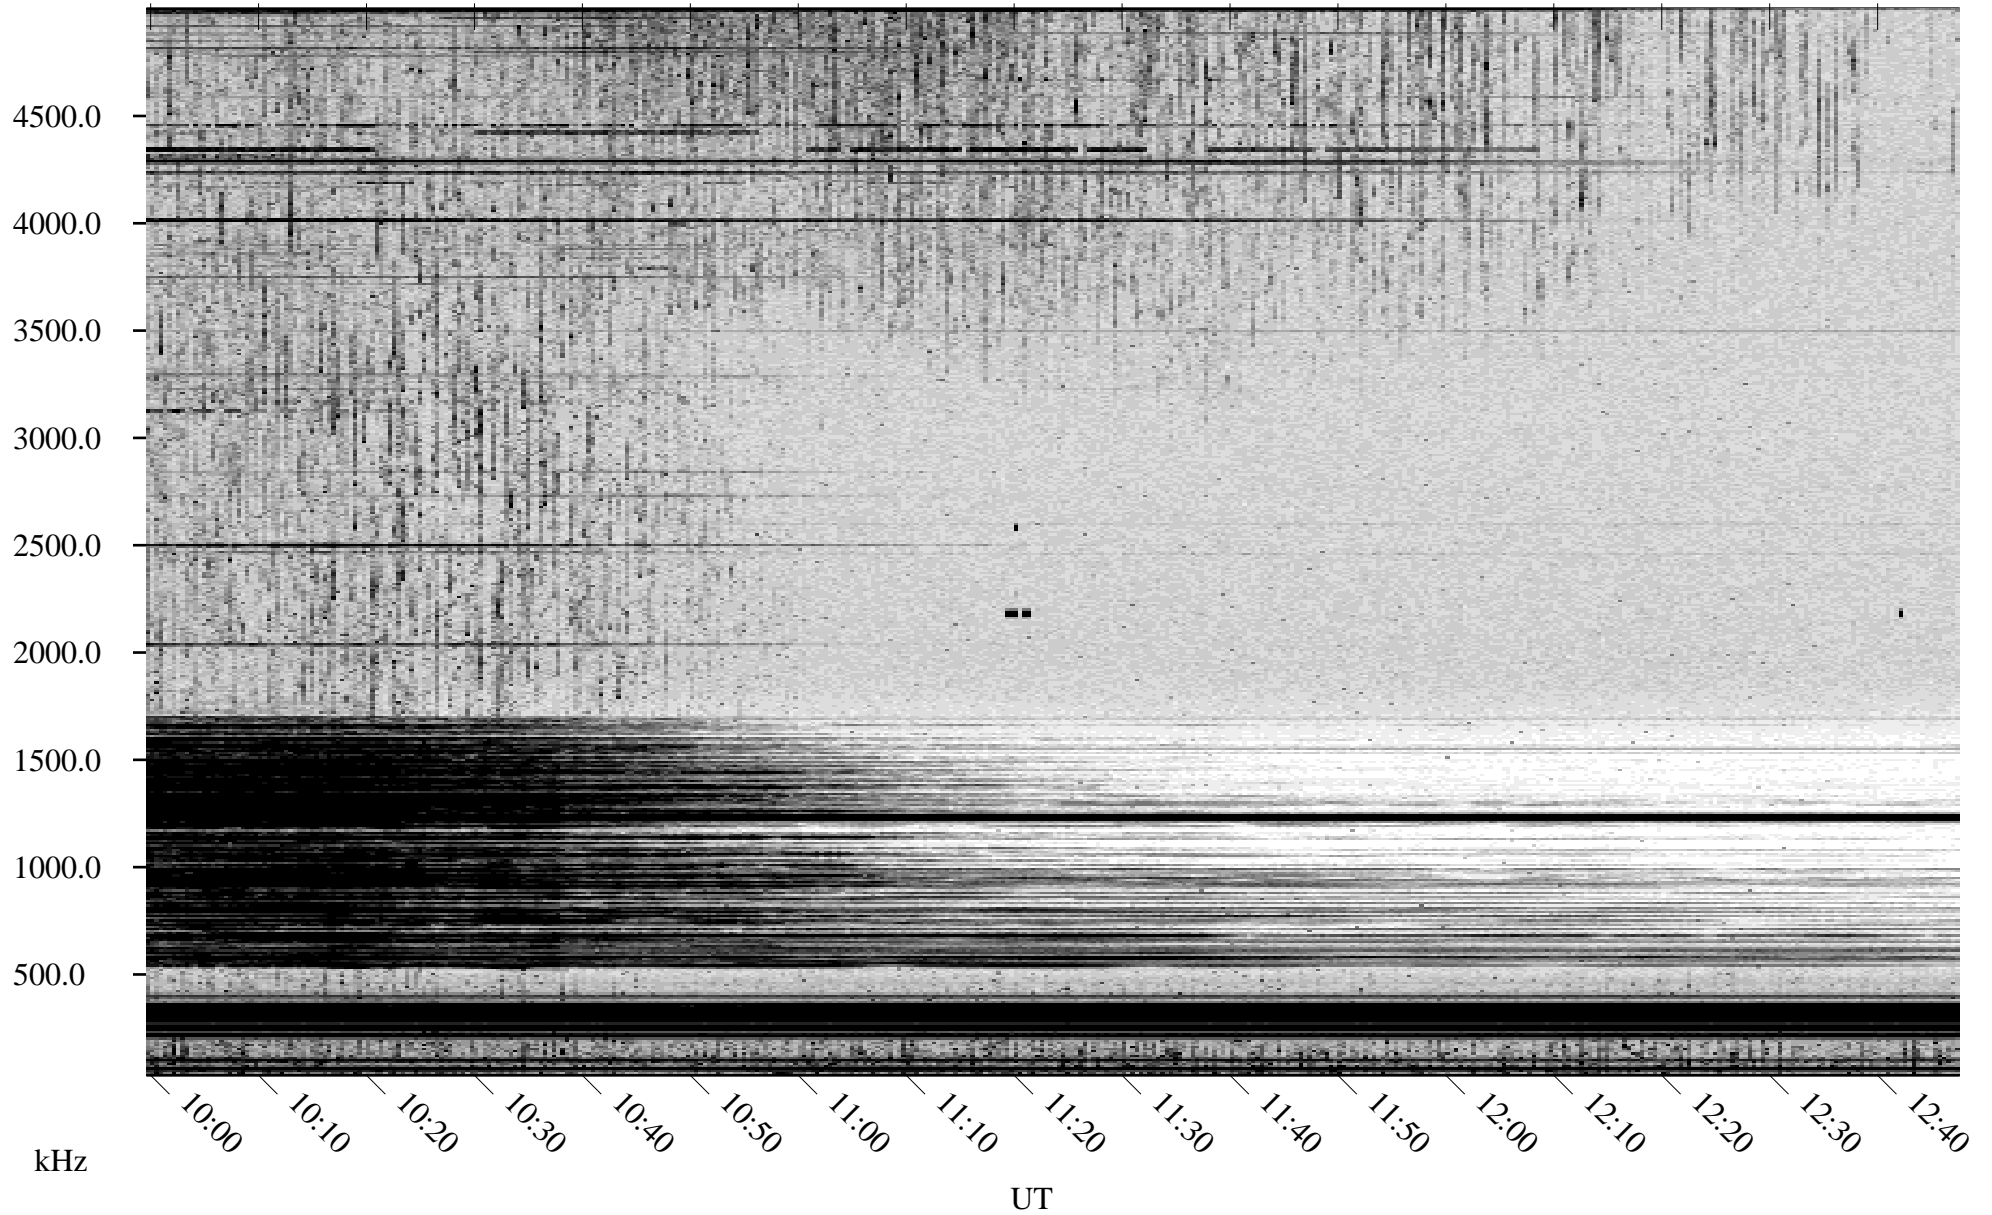

# 08/23/2001 Churchill, Manitoba

Linear Scale    Black = 161    White = 15

ch01234l.r00m max\_12

Page 5

# 08/23/2001 Churchill, Manitoba

Linear Scale    Black = 161    White = 15

ch01234l.r00m max\_12

Page 6