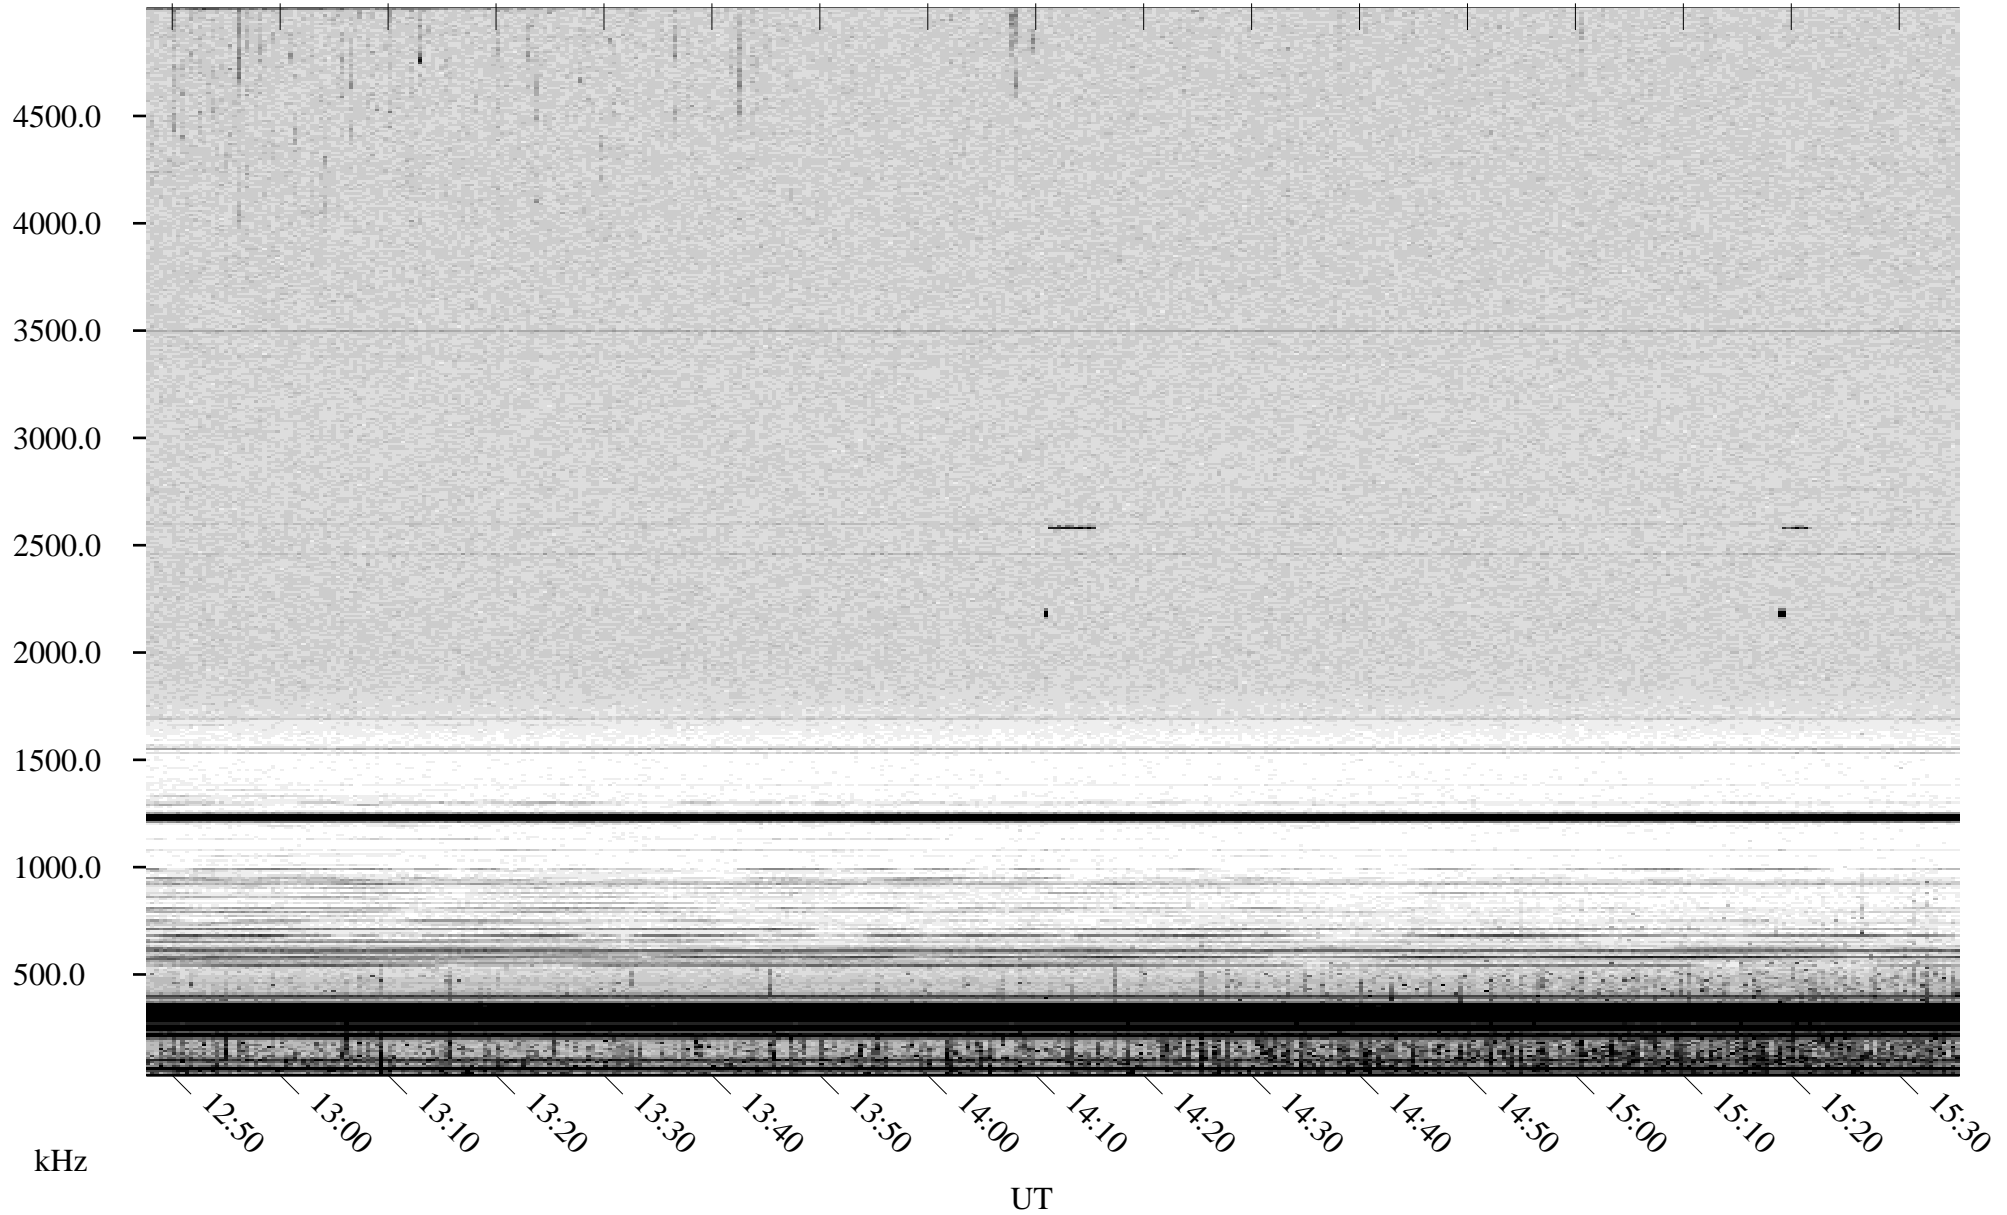

# 08/23/2001 Churchill, Manitoba

Linear Scale    Black = 161    White = 15

ch01234l.r00m max\_12

Page 5

# 08/23/2001 Churchill, Manitoba

Linear Scale    Black = 161    White = 15

ch01234l.r00m max\_12

Page 6

# 08/23/2001 Churchill, Manitoba

Linear Scale    Black = 161    White = 15

ch01234l.r00m max\_12

Page 7

# 08/23/2001 Churchill, Manitoba

Linear Scale    Black = 161    White = 15

ch01234l.r00m max\_12