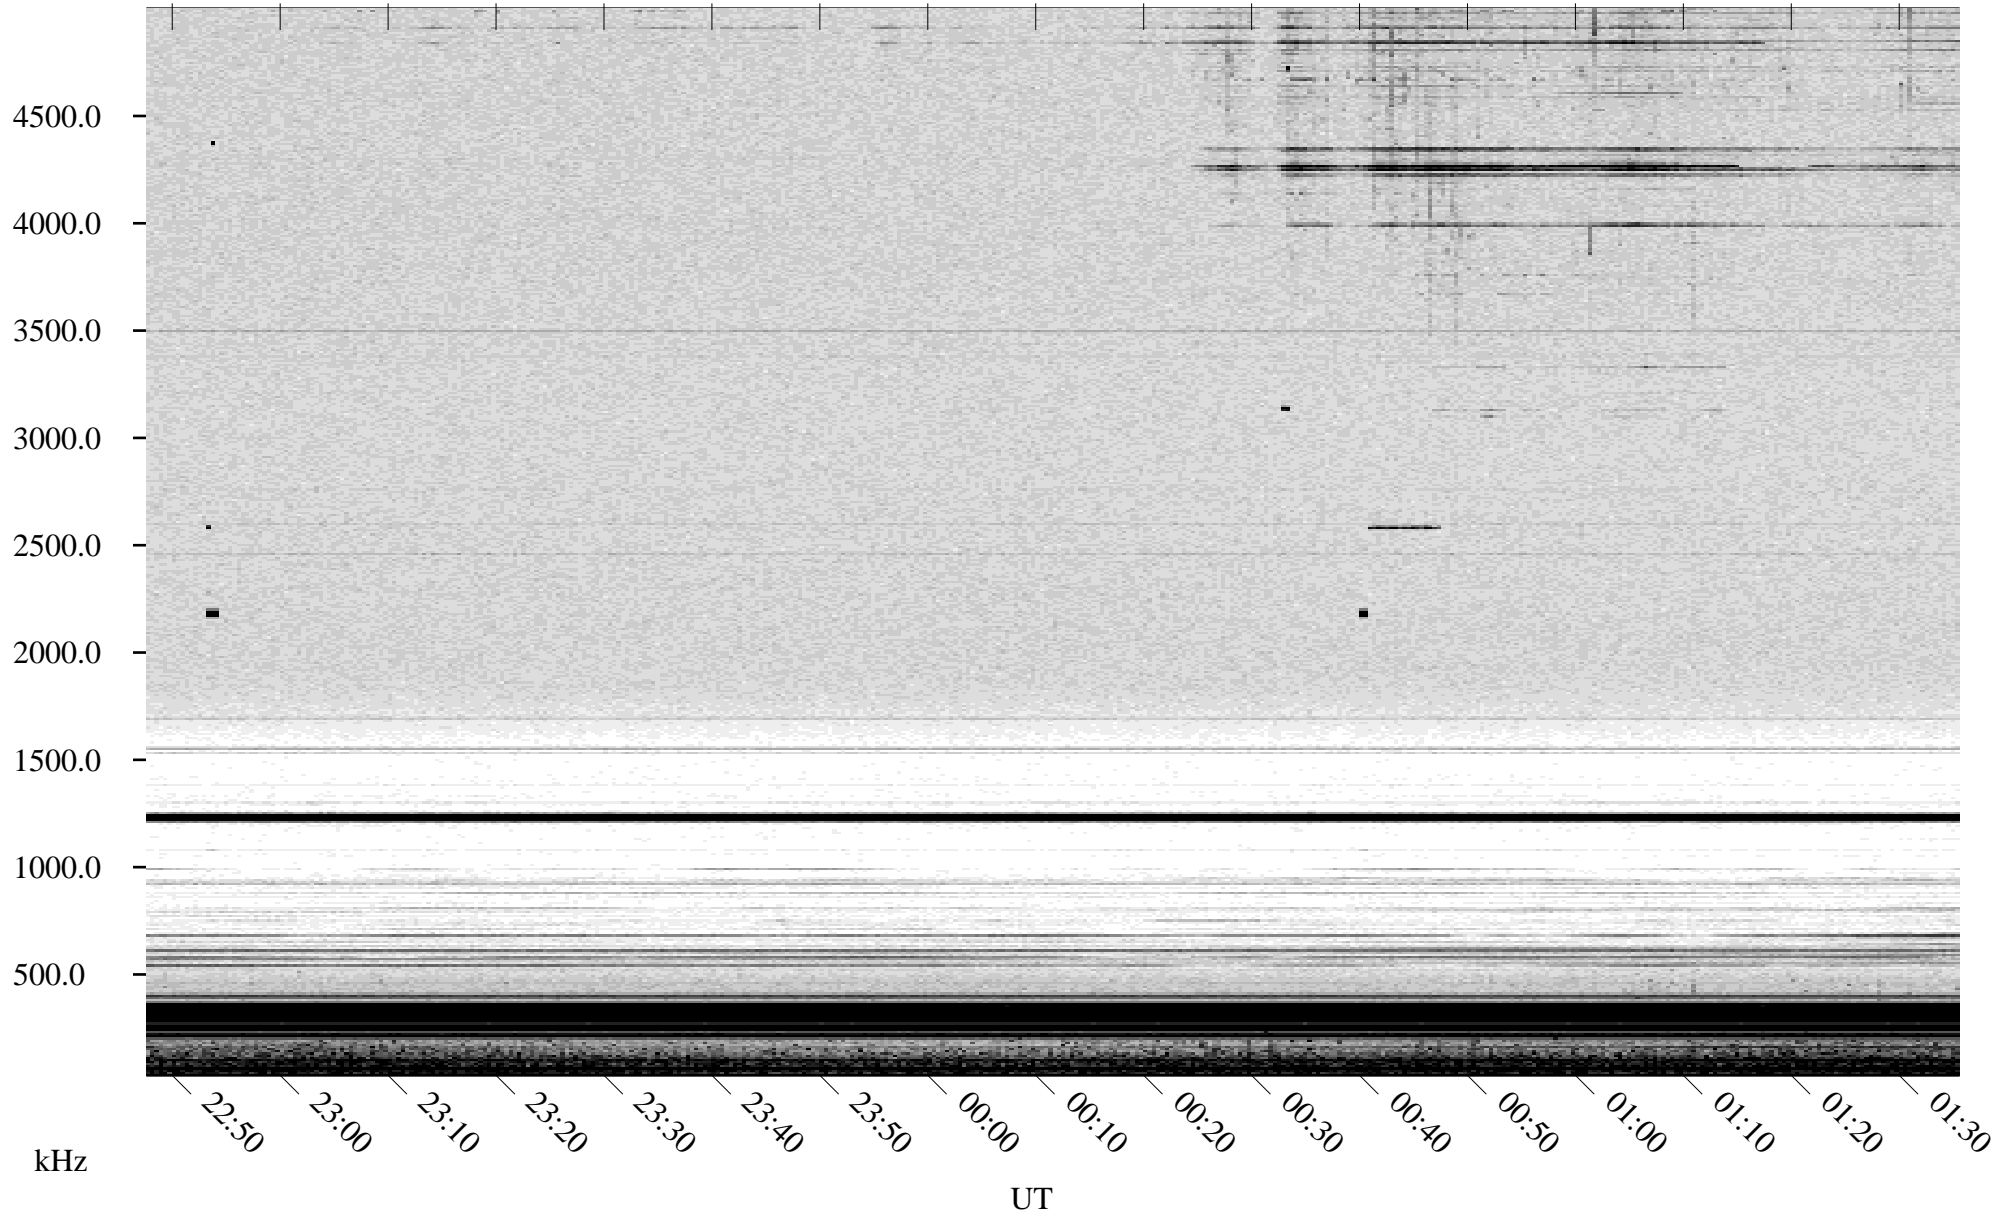

08/22/2001 Churchill, Manitoba

Linear Scale Black = 161 White = 15

ch01234l.r00m max\_12

Page 1

# 08/22/2001 Churchill, Manitoba

Linear Scale    Black = 161    White = 15

ch01234l.r00m max\_12

Page 2

# 08/23/2001 Churchill, Manitoba

Linear Scale    Black = 161    White = 15

ch01234l.r00m max\_12

Page 3

# 08/23/2001 Churchill, Manitoba

Linear Scale    Black = 161    White = 15

ch01234l.r00m max\_12

Page 4