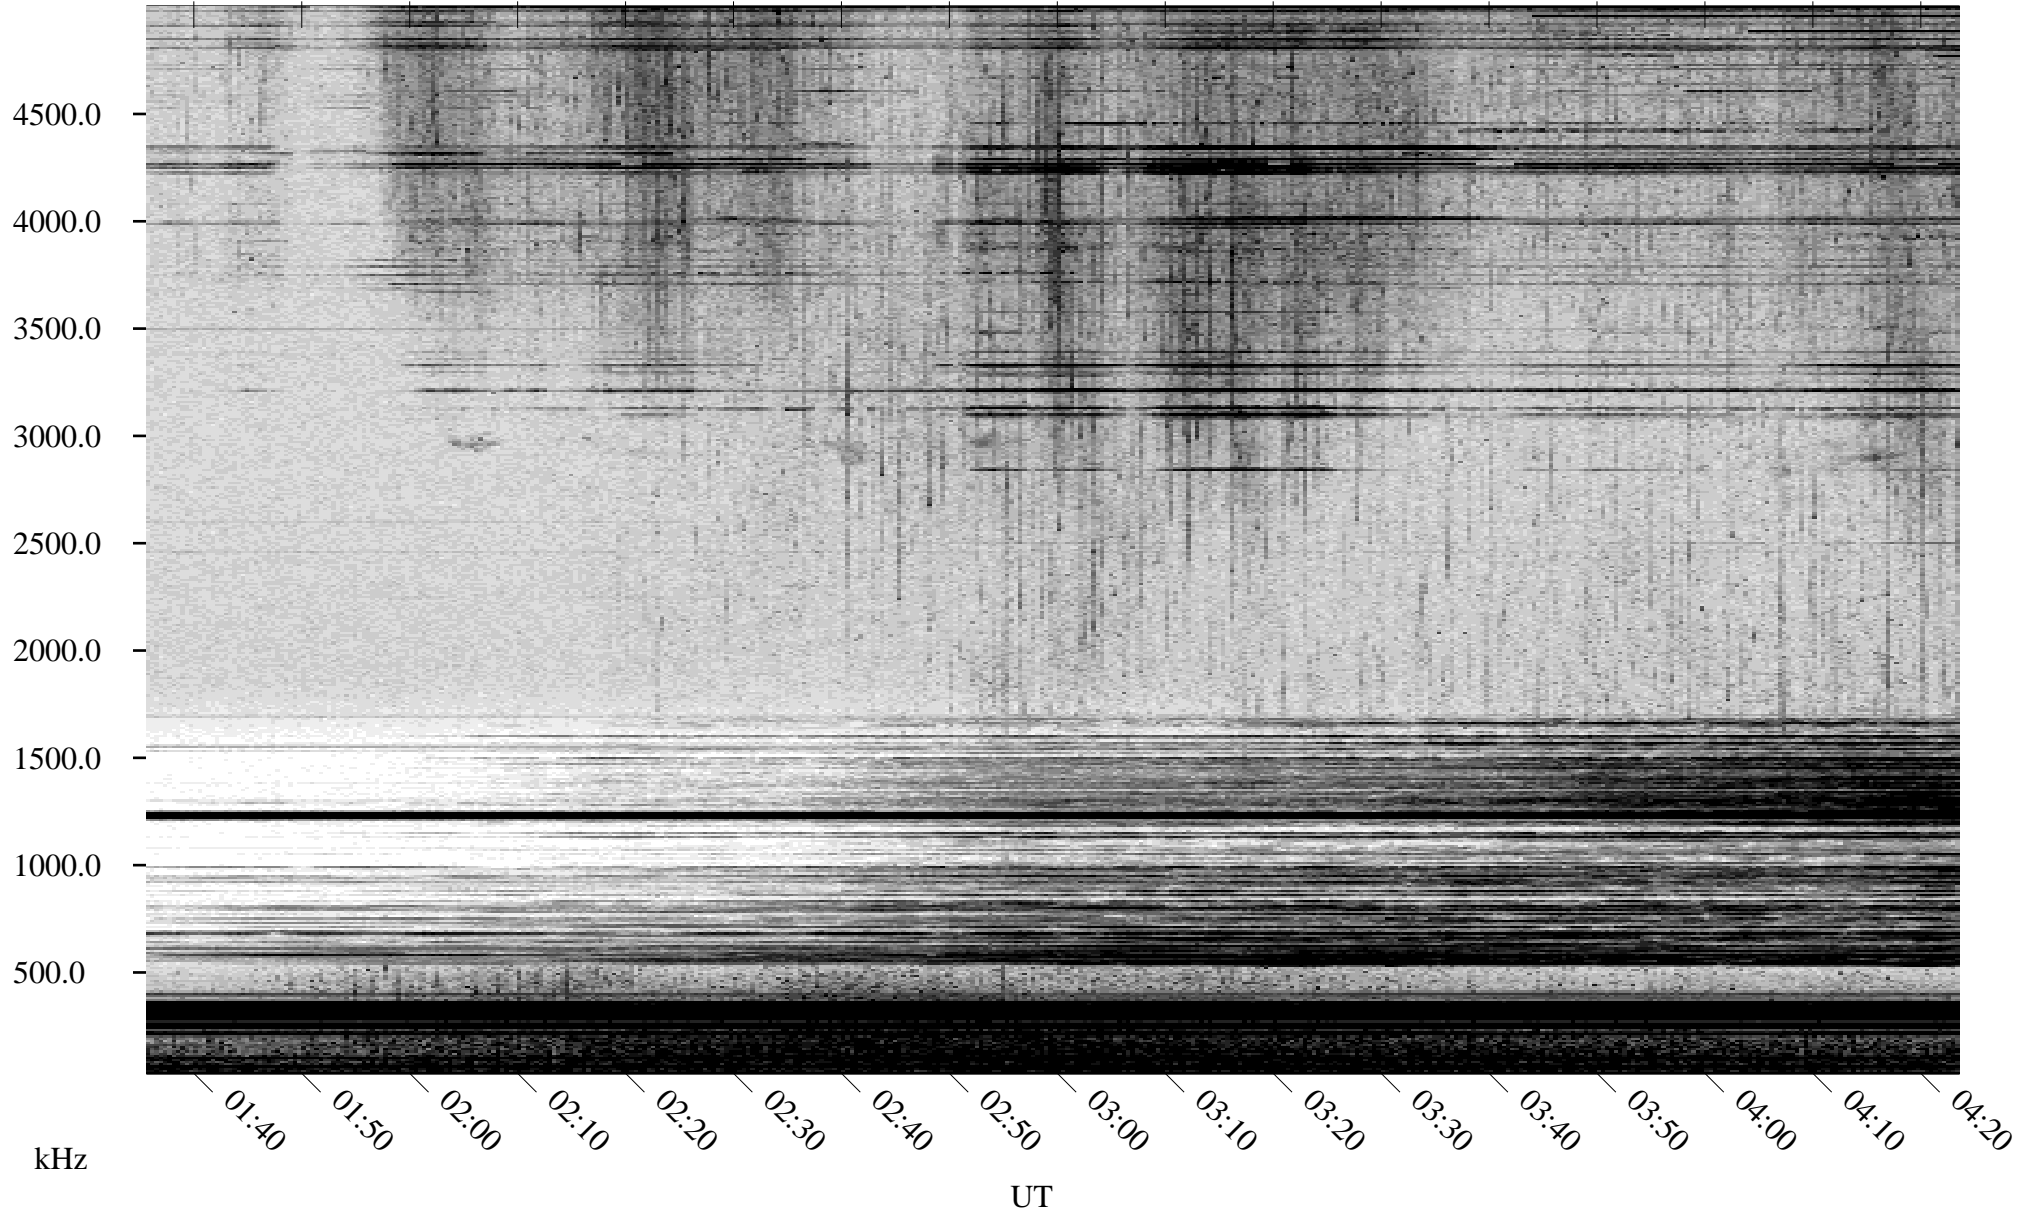

08/22/2001 Churchill, Manitoba

Linear Scale Black = 161 White = 15

ch01234l.r00m max\_12

Page 1

# 08/22/2001 Churchill, Manitoba

Linear Scale    Black = 161    White = 15

ch01234l.r00m max\_12

Page 2

# 08/23/2001 Churchill, Manitoba

Linear Scale    Black = 161    White = 15

ch01234l.r00m max\_12

Page 3

# 08/23/2001 Churchill, Manitoba

Linear Scale    Black = 161    White = 15

ch01234l.r00m max\_12

Page 4