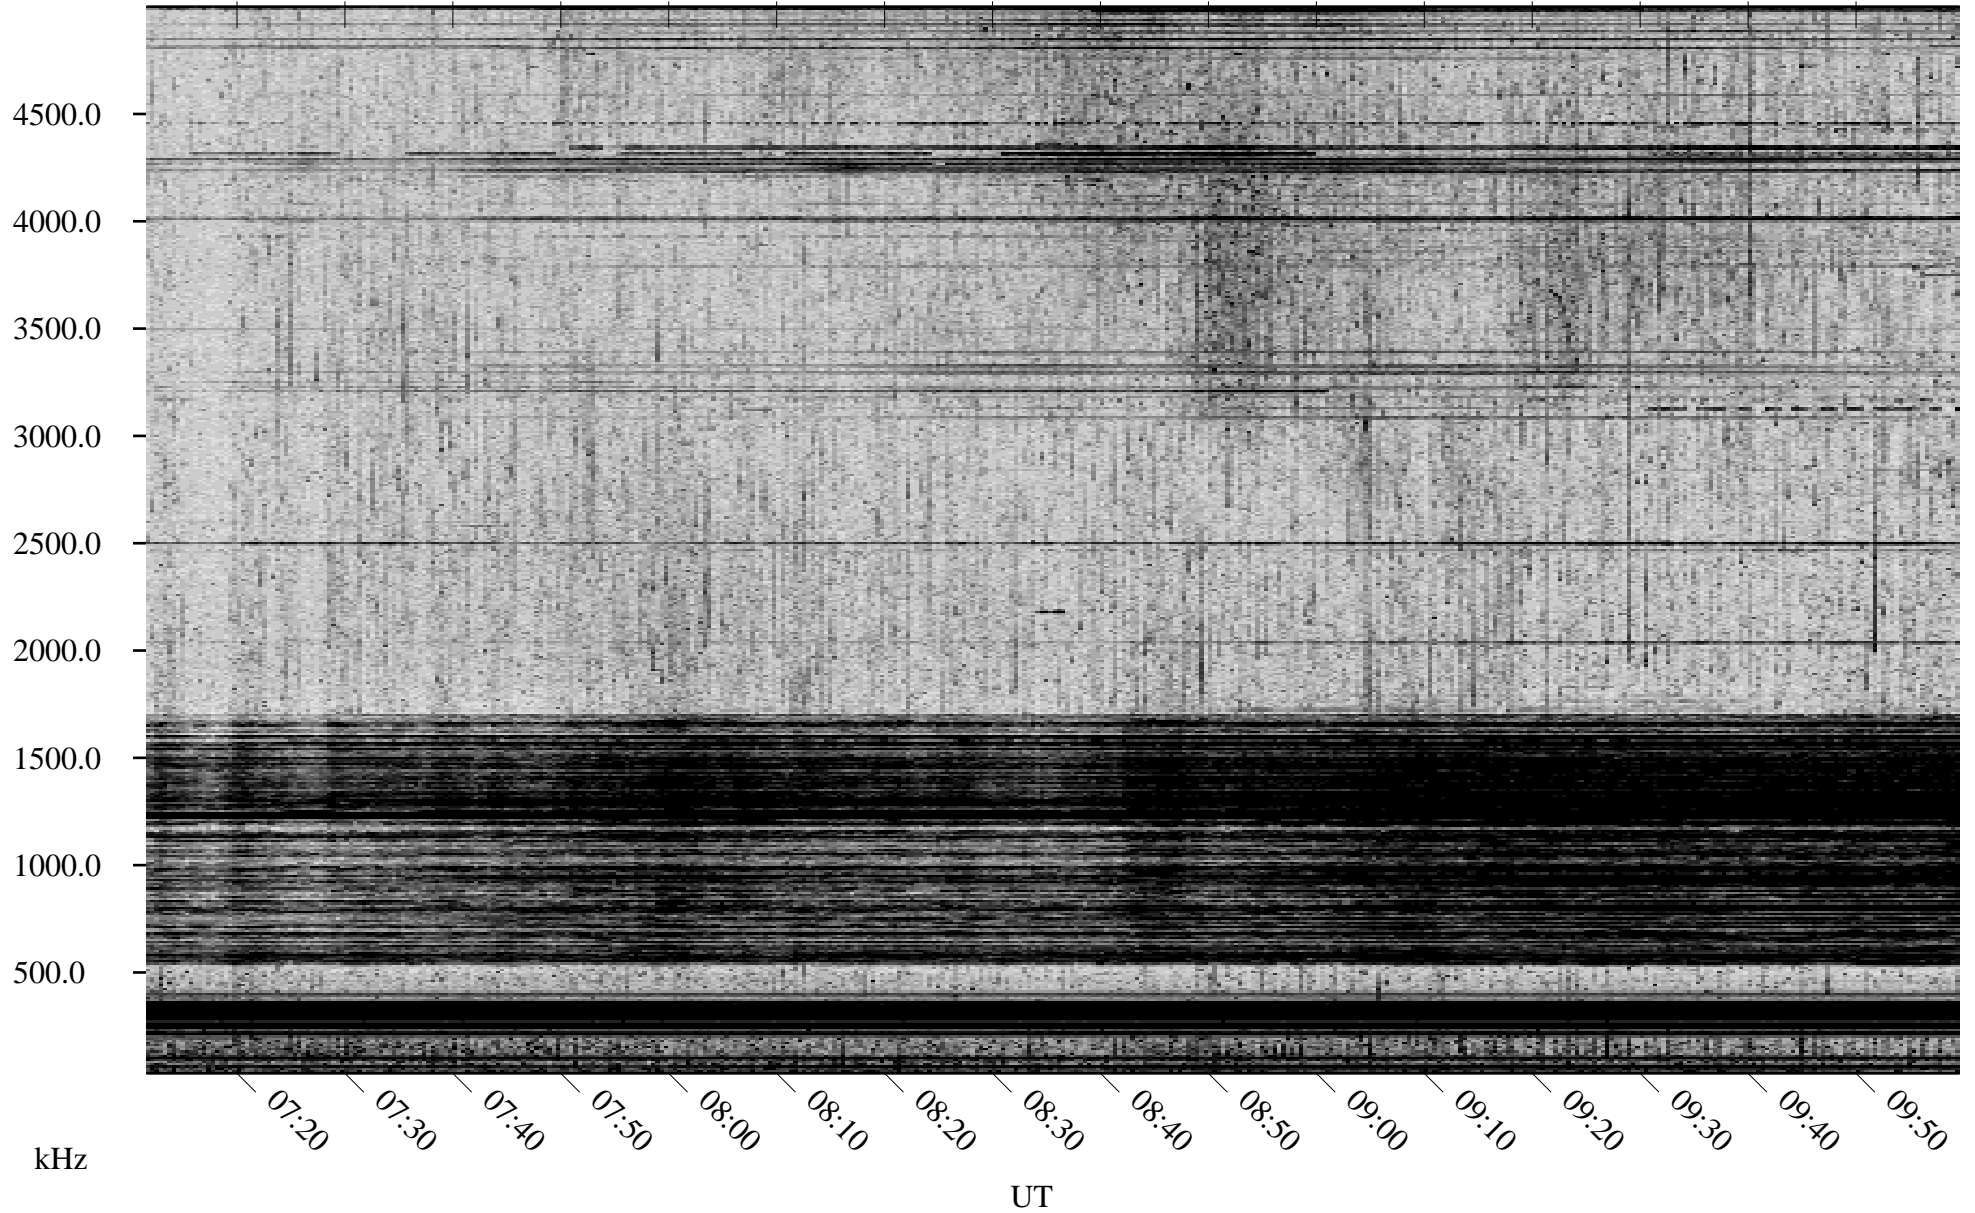

# 08/23/2001 Churchill, Manitoba

Linear Scale    Black = 161    White = 15

ch01234l.r00m max\_12

Page 4

# 08/23/2001 Churchill, Manitoba

Linear Scale    Black = 161    White = 15

ch01234l.r00m max\_12

Page 5