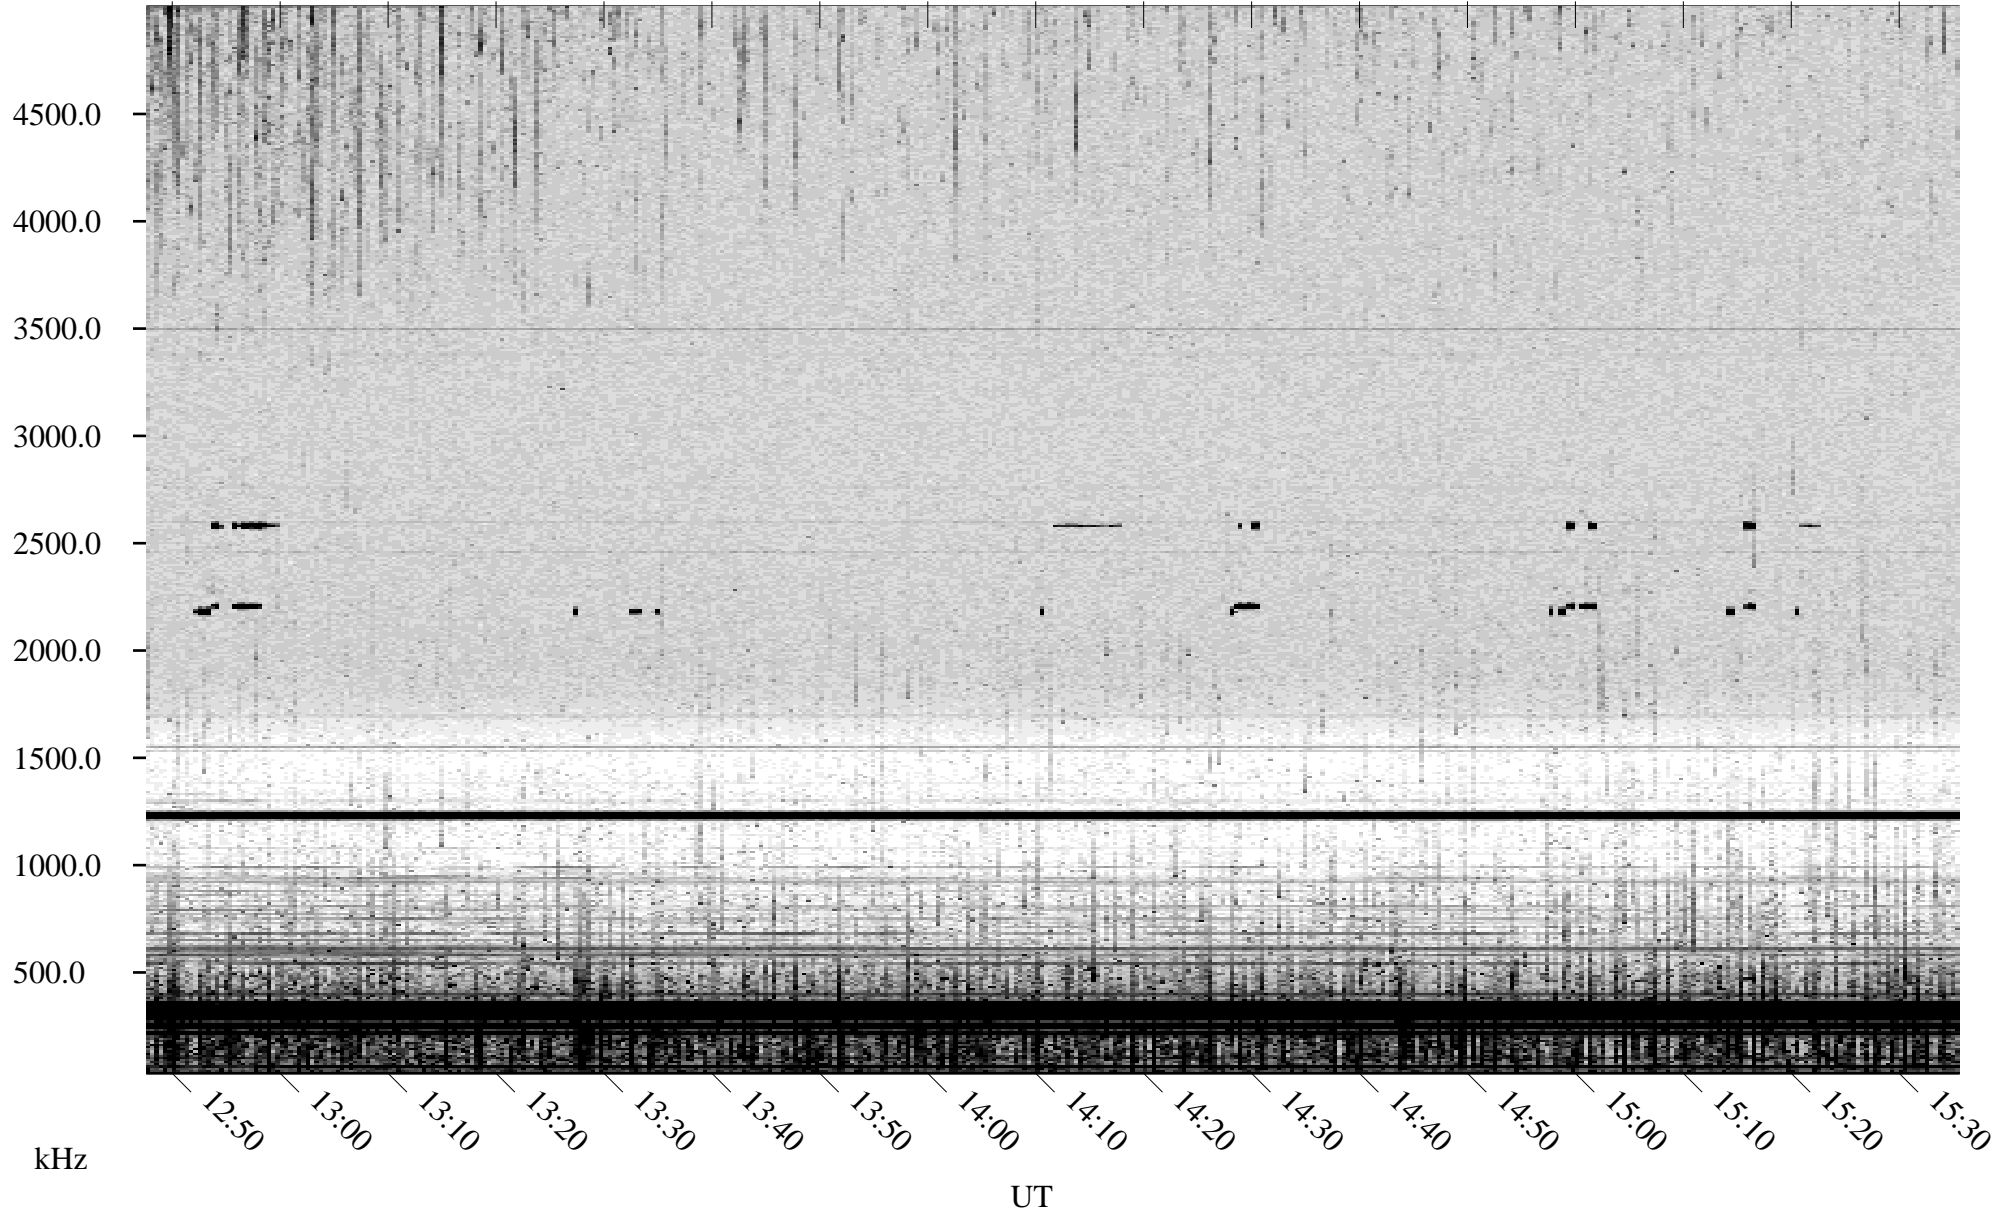

08/23/2001 Churchill, Manitoba

Linear Scale Black = 161 White = 15

ch01235l.r00m max_12

Page 1

08/23/2001 Churchill, Manitoba

Linear Scale Black = 161 White = 15

ch01235l.r00m max_12

Page 2

08/24/2001 Churchill, Manitoba

Linear Scale Black = 161 White = 15

ch01235l.r00m max_12

Page 3

08/24/2001 Churchill, Manitoba

Linear Scale Black = 161 White = 15

ch012351.r00m max_12

Page 4

08/24/2001 Churchill, Manitoba

Linear Scale Black = 161 White = 15

ch01235l.r00m max_12

Page 5

08/24/2001 Churchill, Manitoba

Linear Scale Black = 161 White = 15

ch01235l.r00m max_12

Page 6

08/24/2001 Churchill, Manitoba

Linear Scale Black = 161 White = 15

ch01235l.r00m max_12

Page 7

08/24/2001 Churchill, Manitoba

Linear Scale Black = 161 White = 15

ch01235l.r00m max_12