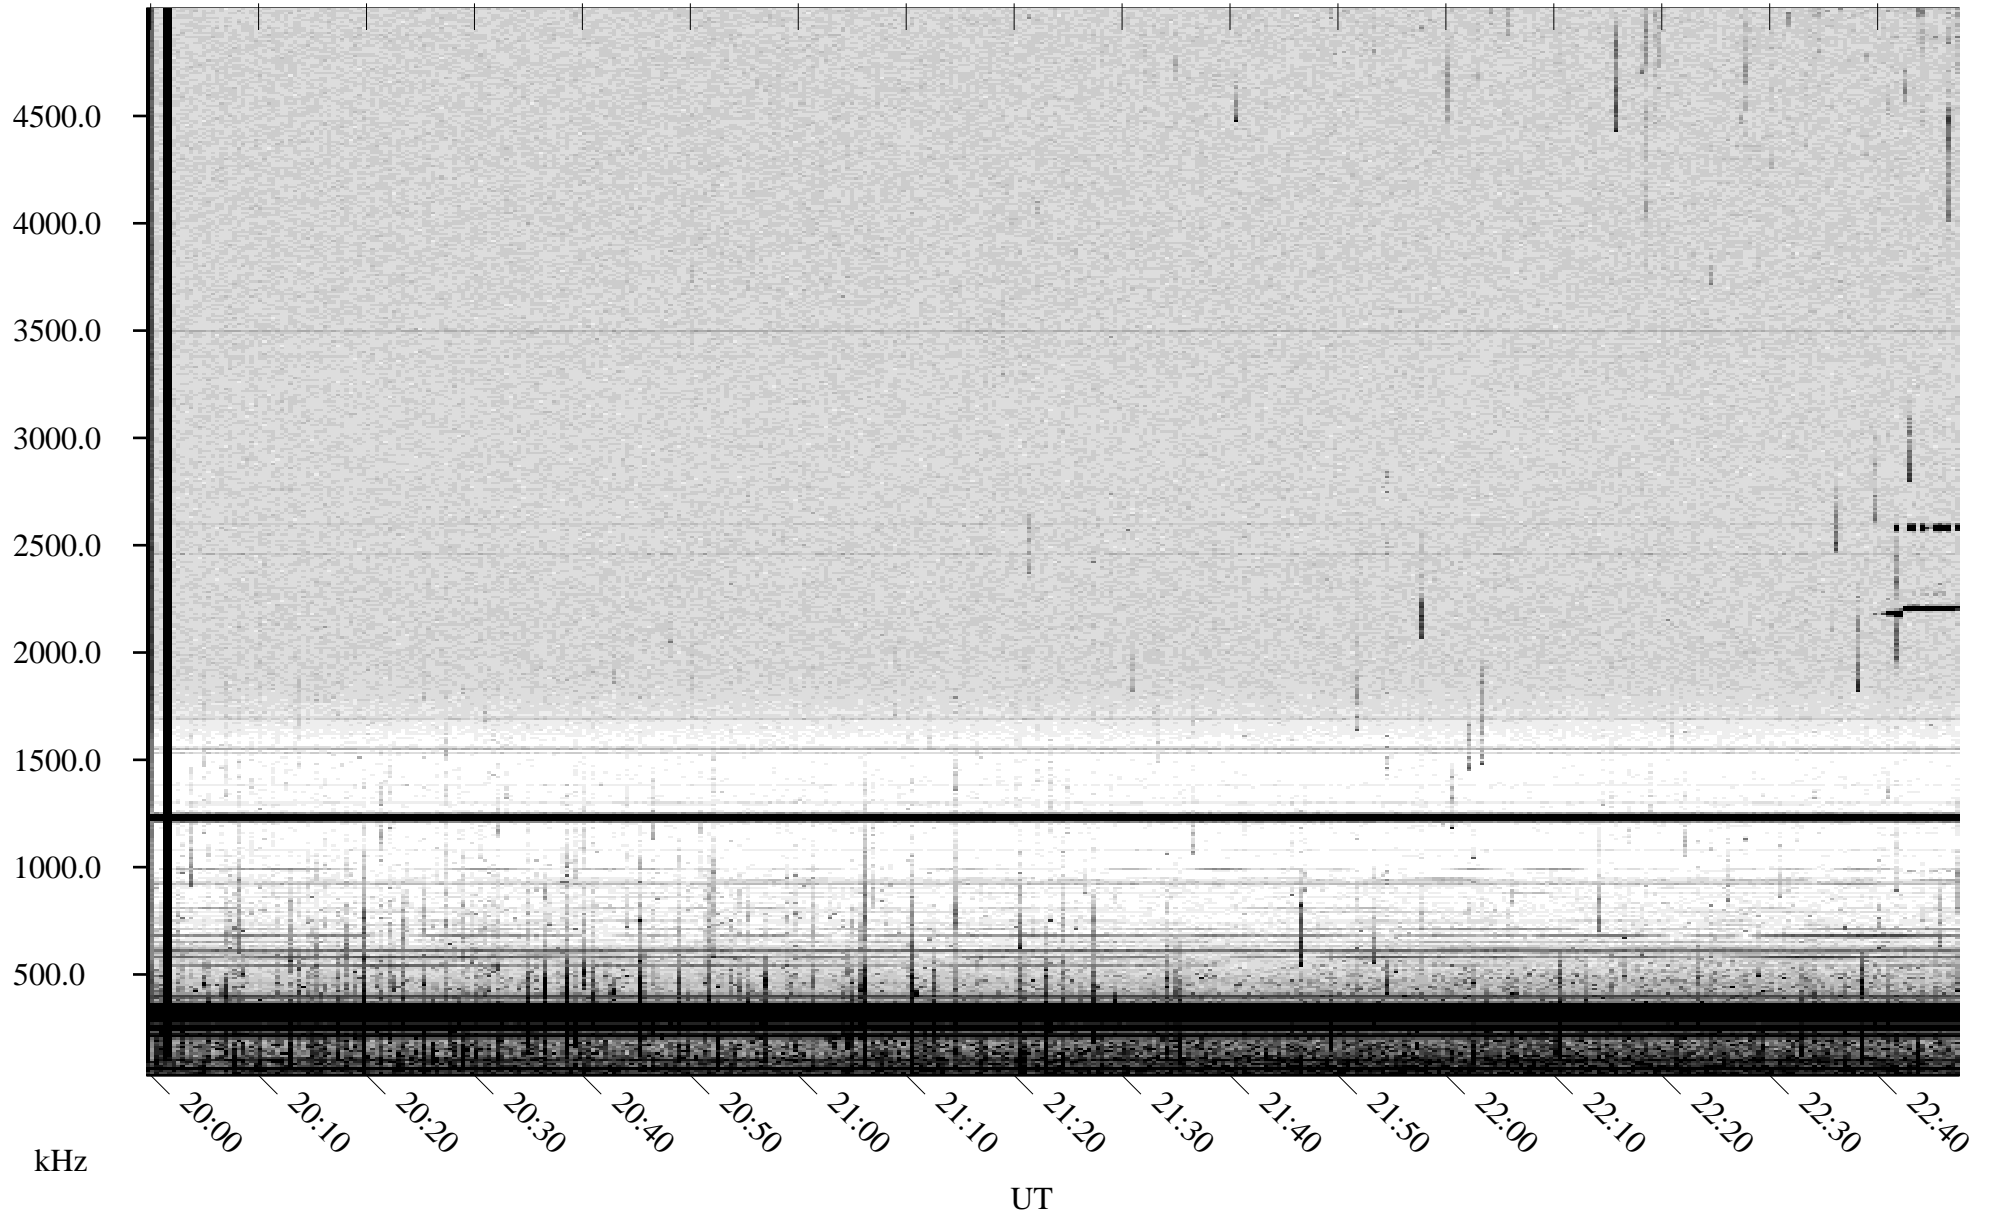

08/23/2001 Churchill, Manitoba

Linear Scale Black = 161 White = 15

ch01235l.r00m max_12

Page 1

08/23/2001 Churchill, Manitoba

Linear Scale Black = 161 White = 15

ch01235l.r00m max_12

Page 2

08/24/2001 Churchill, Manitoba

Linear Scale Black = 161 White = 15

ch01235l.r00m max_12

Page 3

08/24/2001 Churchill, Manitoba

Linear Scale Black = 161 White = 15

ch012351.r00m max_12

Page 4

08/24/2001 Churchill, Manitoba

Linear Scale Black = 161 White = 15

ch01235l.r00m max_12

Page 5

08/24/2001 Churchill, Manitoba

Linear Scale Black = 161 White = 15

ch01235l.r00m max_12

Page 6

08/24/2001 Churchill, Manitoba

Linear Scale Black = 161 White = 15

ch01235l.r00m max_12

Page 7

08/24/2001 Churchill, Manitoba

Linear Scale Black = 161 White = 15

ch01235l.r00m max_12