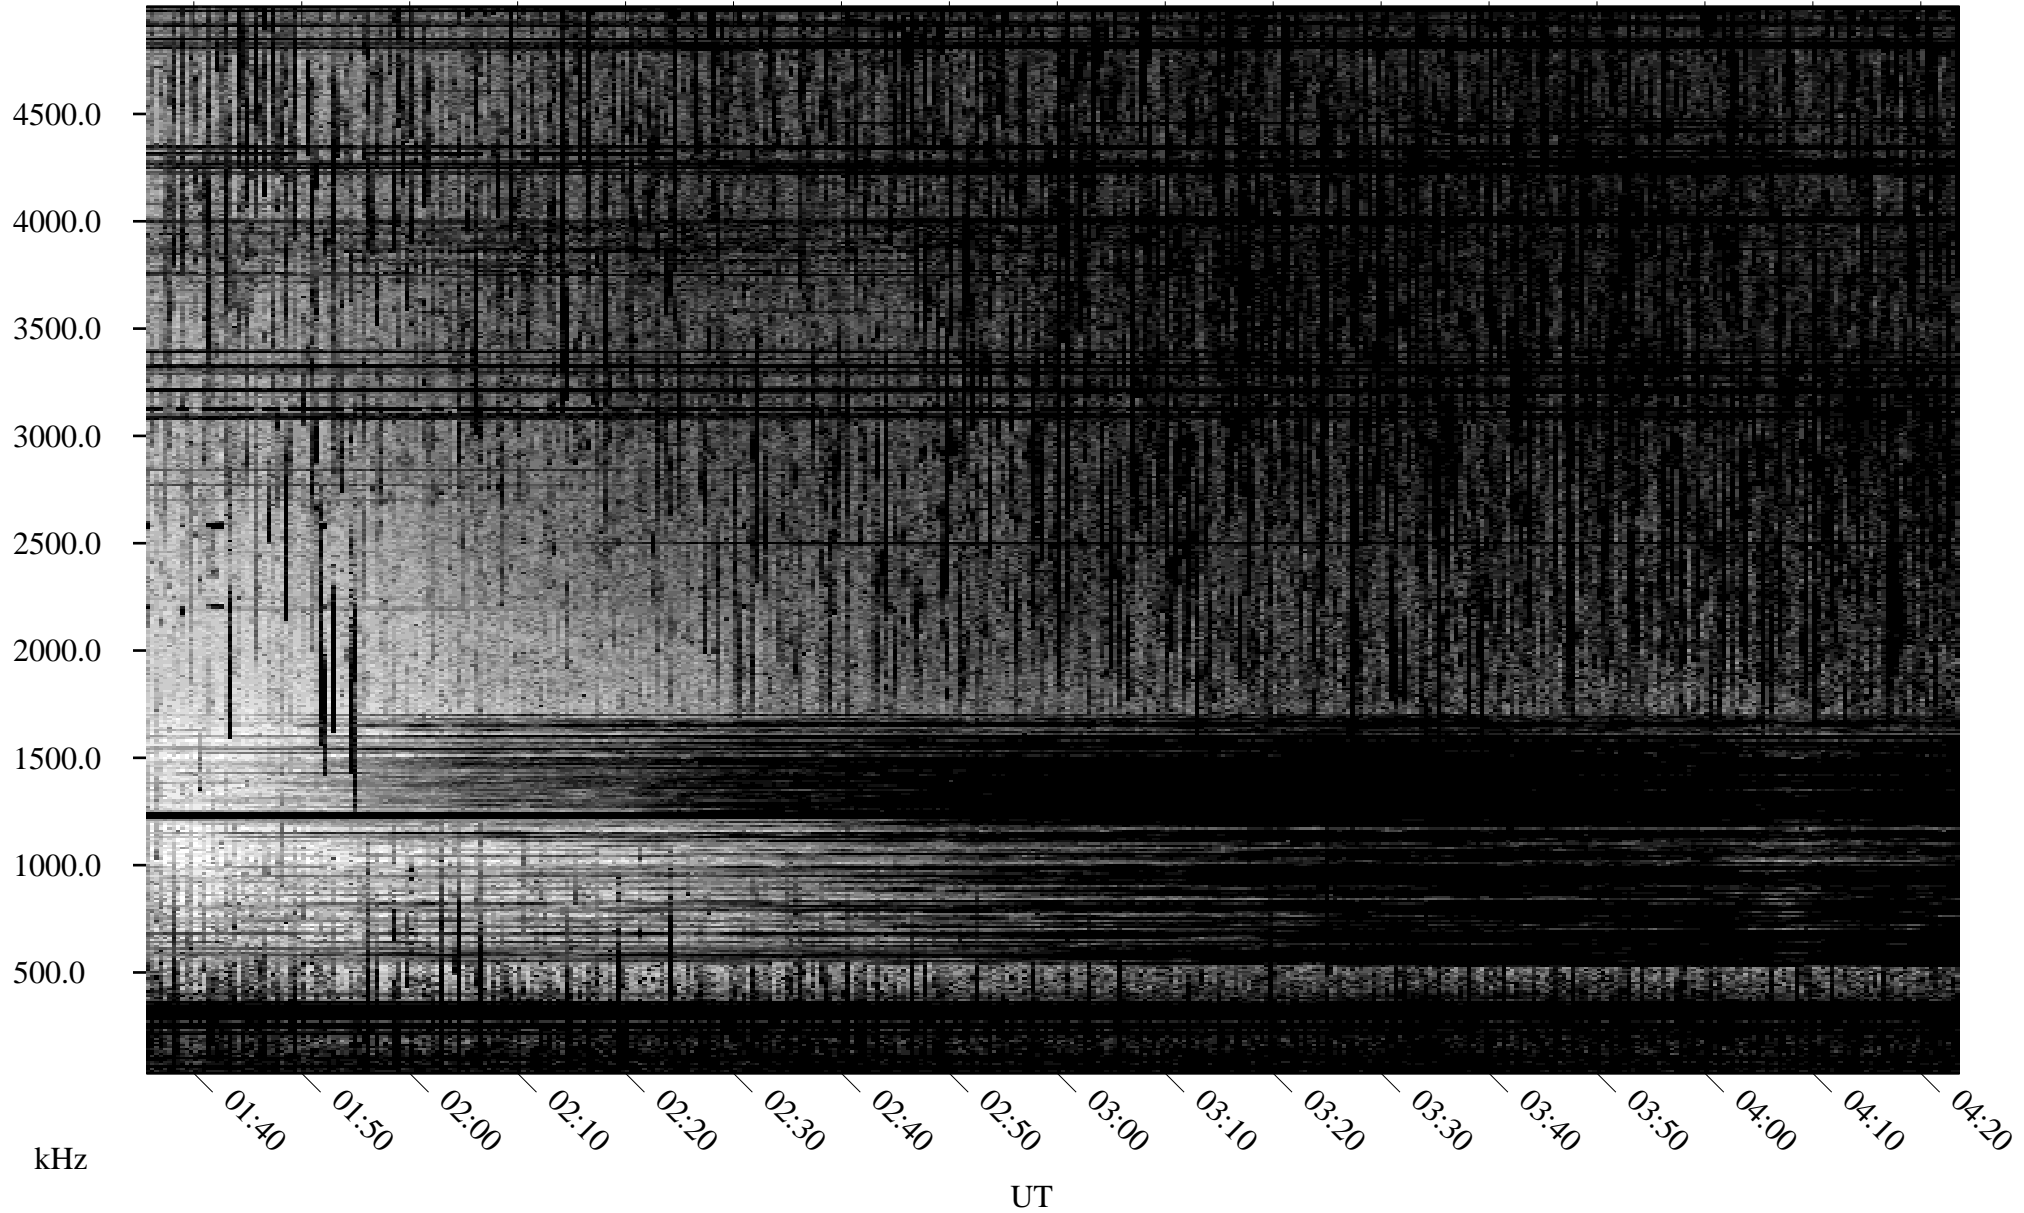

08/23/2001 Churchill, Manitoba

Linear Scale Black = 161 White = 15

ch01235l.r00m max_12

Page 1

08/23/2001 Churchill, Manitoba

Linear Scale Black = 161 White = 15

ch01235l.r00m max_12

Page 2

08/24/2001 Churchill, Manitoba

Linear Scale Black = 161 White = 15

ch01235l.r00m max_12

Page 3

08/24/2001 Churchill, Manitoba

Linear Scale Black = 161 White = 15

ch012351.r00m max_12

Page 4

08/24/2001 Churchill, Manitoba

Linear Scale Black = 161 White = 15

ch01235l.r00m max_12

Page 5

08/24/2001 Churchill, Manitoba

Linear Scale Black = 161 White = 15

ch01235l.r00m max_12

Page 6

08/24/2001 Churchill, Manitoba

Linear Scale Black = 161 White = 15

ch01235l.r00m max_12

Page 7

08/24/2001 Churchill, Manitoba

Linear Scale Black = 161 White = 15

ch01235l.r00m max_12