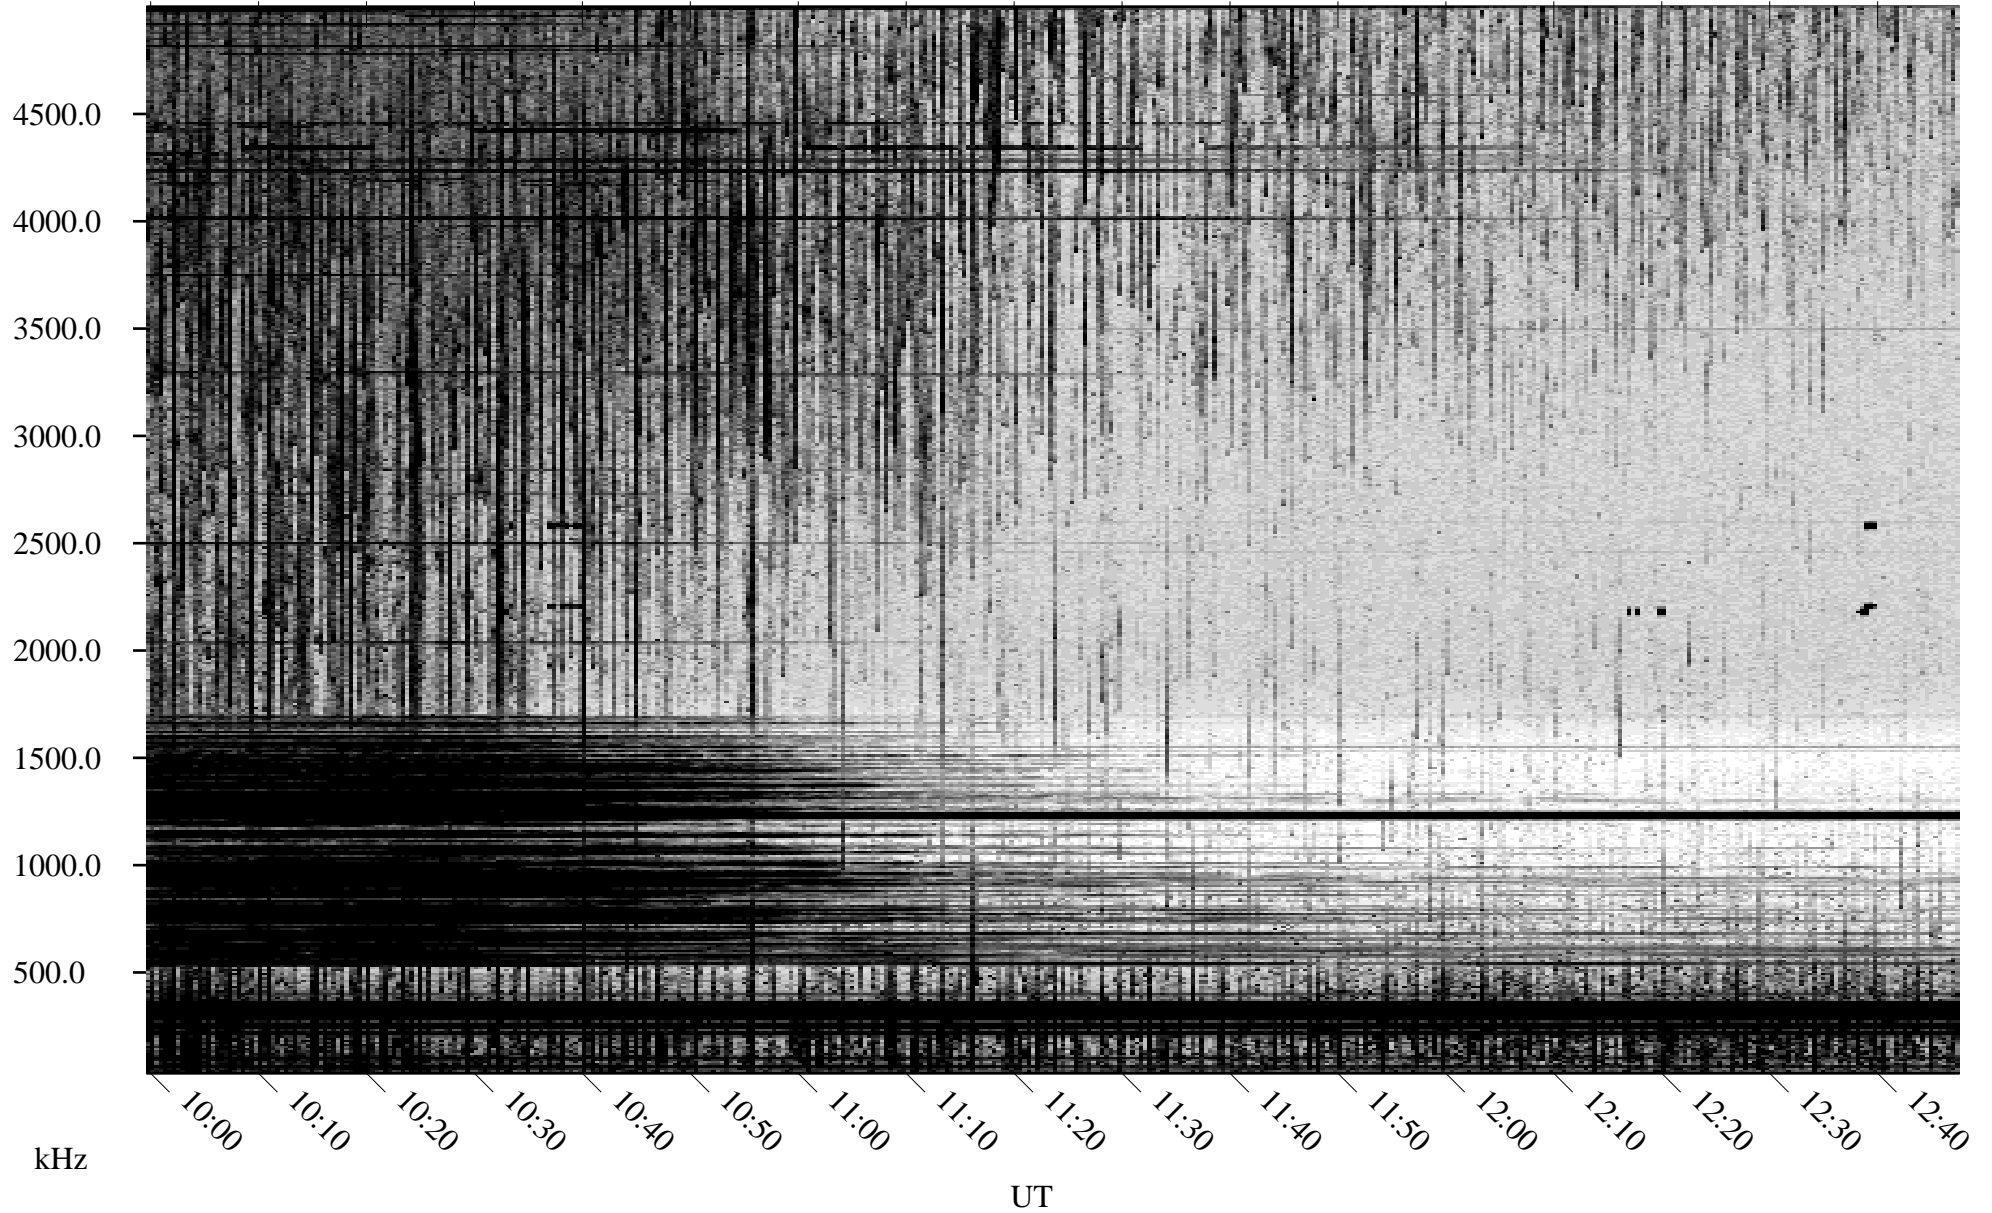

08/23/2001 Churchill, Manitoba

Linear Scale Black = 161 White = 15

ch01235l.r00m max_12

Page 1

08/23/2001 Churchill, Manitoba

Linear Scale Black = 161 White = 15

ch01235l.r00m max_12

Page 2

08/24/2001 Churchill, Manitoba

Linear Scale Black = 161 White = 15

ch01235l.r00m max_12

Page 3

08/24/2001 Churchill, Manitoba

Linear Scale Black = 161 White = 15

ch012351.r00m max_12

Page 4

08/24/2001 Churchill, Manitoba

Linear Scale Black = 161 White = 15

ch01235l.r00m max_12

Page 5

08/24/2001 Churchill, Manitoba

Linear Scale Black = 161 White = 15

ch01235l.r00m max_12

Page 6

08/24/2001 Churchill, Manitoba

Linear Scale Black = 161 White = 15

ch01235l.r00m max_12

Page 7

08/24/2001 Churchill, Manitoba

Linear Scale Black = 161 White = 15

ch01235l.r00m max_12