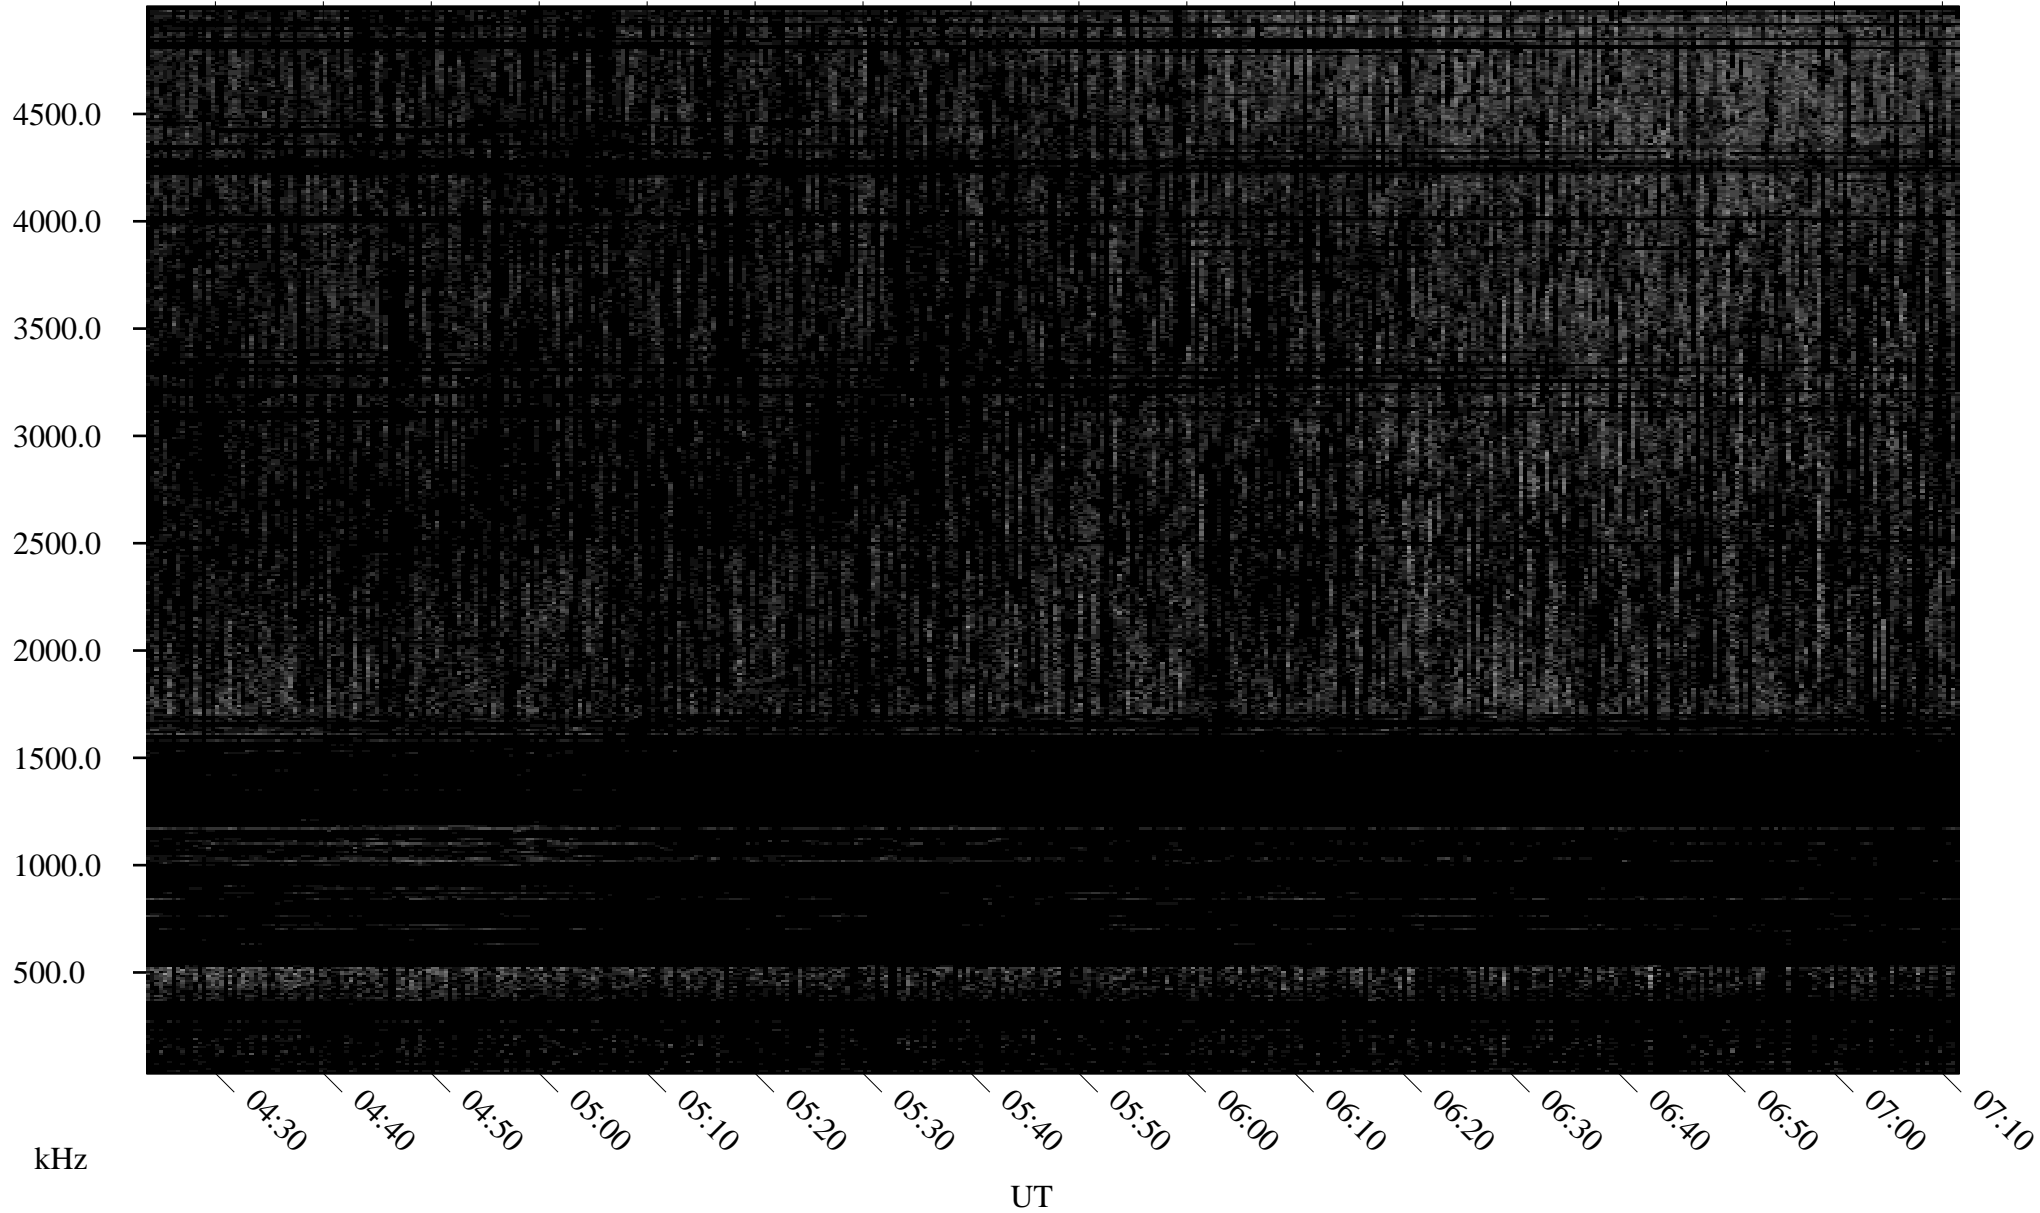

08/23/2001 Churchill, Manitoba

Linear Scale Black = 161 White = 15

ch01235l.r00m max_12

Page 1

08/23/2001 Churchill, Manitoba

Linear Scale Black = 161 White = 15

ch01235l.r00m max_12

Page 2

08/24/2001 Churchill, Manitoba

Linear Scale Black = 161 White = 15

ch01235l.r00m max_12

Page 3

08/24/2001 Churchill, Manitoba

Linear Scale Black = 161 White = 15

ch012351.r00m max_12

Page 4

08/24/2001 Churchill, Manitoba

Linear Scale Black = 161 White = 15

ch01235l.r00m max_12

Page 5

08/24/2001 Churchill, Manitoba

Linear Scale Black = 161 White = 15

ch01235l.r00m max_12

Page 6

08/24/2001 Churchill, Manitoba

Linear Scale Black = 161 White = 15

ch01235l.r00m max_12

Page 7

08/24/2001 Churchill, Manitoba

Linear Scale Black = 161 White = 15

ch01235l.r00m max_12