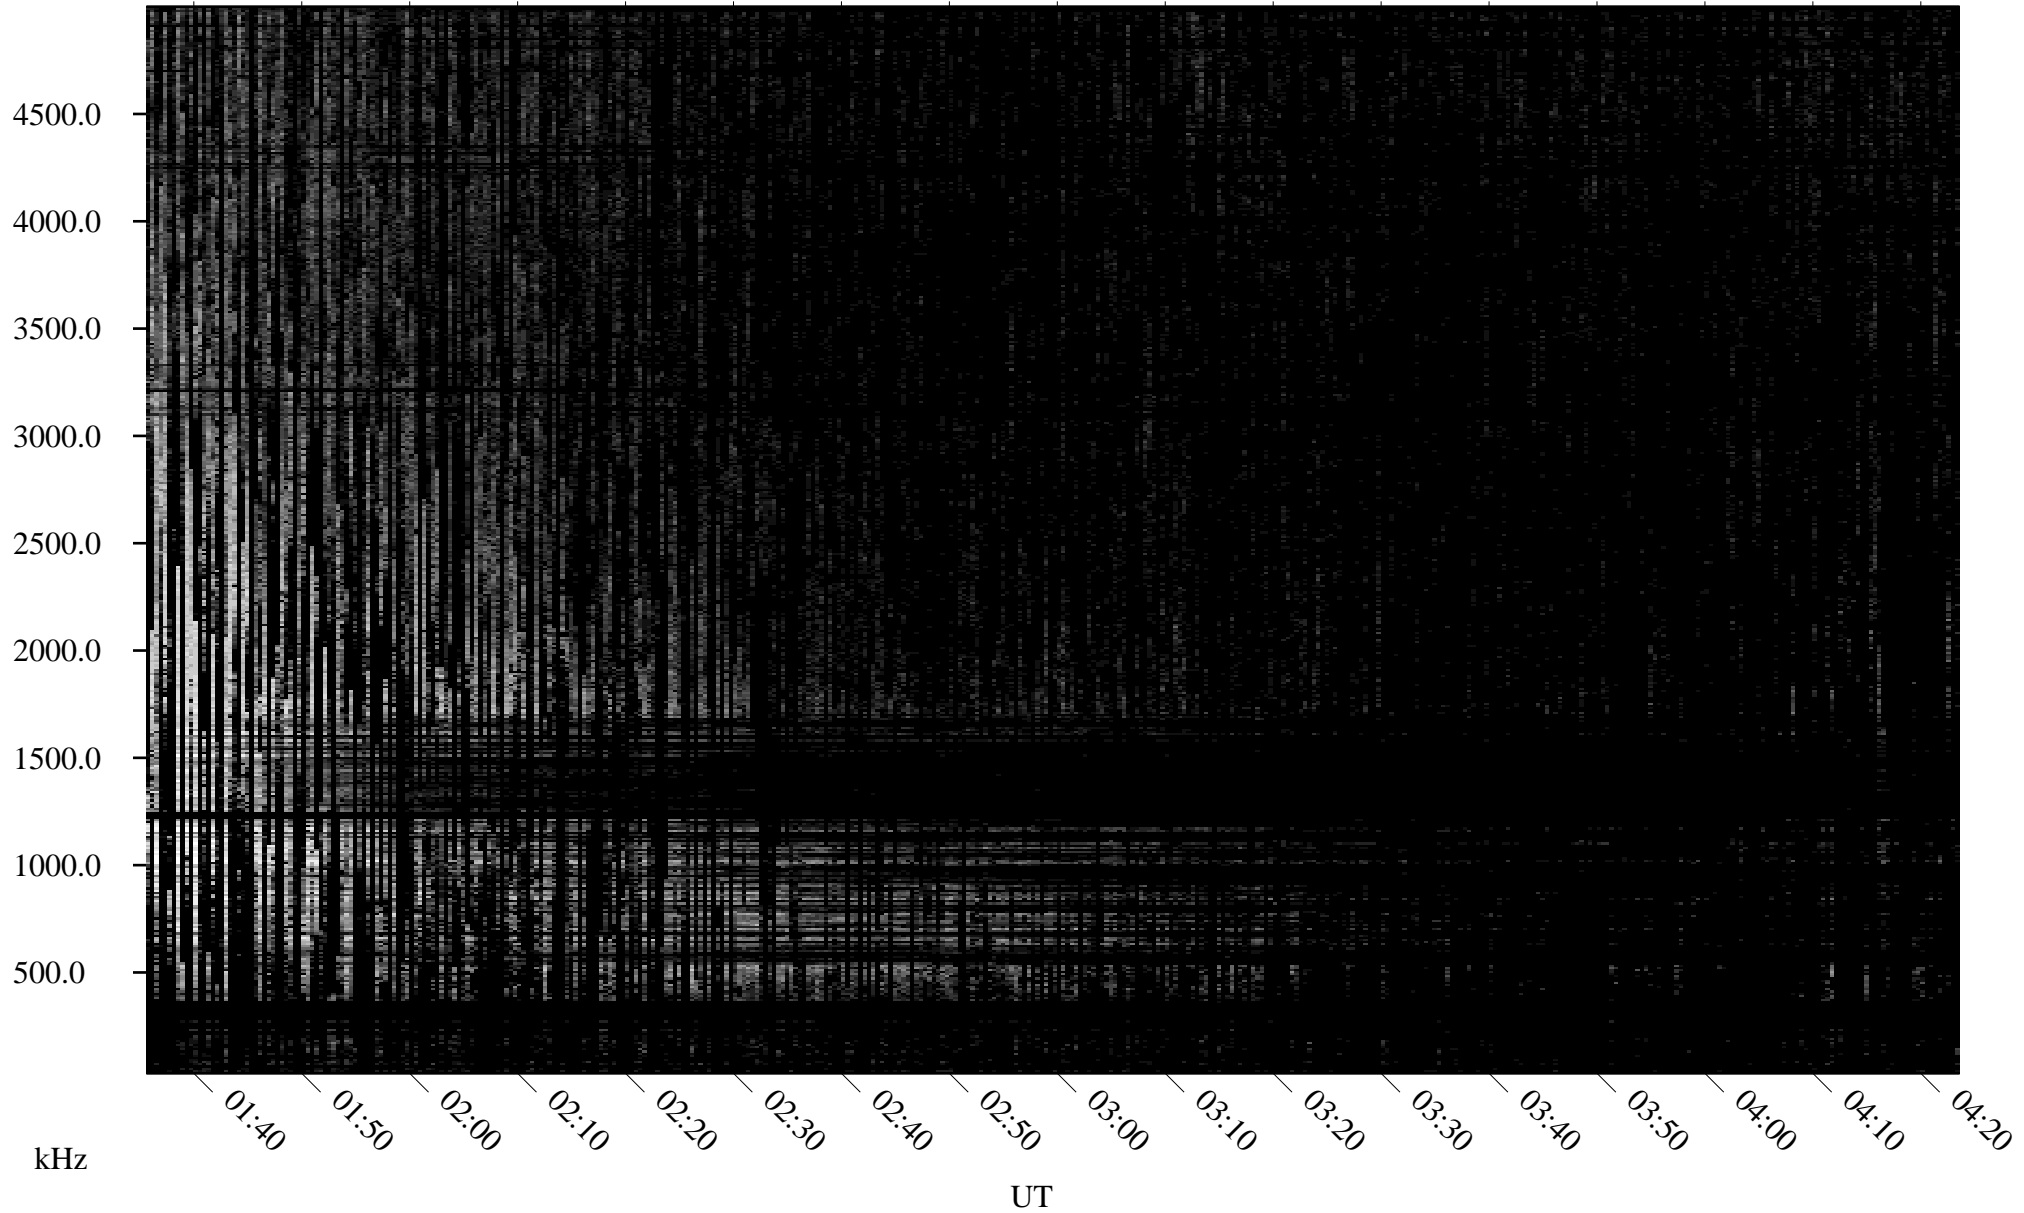

08/24/2001 Churchill, Manitoba

Linear Scale Black = 161 White = 15

ch01236l.r00m max_12

Page 1

08/24/2001 Churchill, Manitoba

Linear Scale Black = 161 White = 15

ch01236l.r00m max_12

Page 2

08/25/2001 Churchill, Manitoba

Linear Scale Black = 161 White = 15

ch01236l.r00m max_12

Page 3

08/25/2001 Churchill, Manitoba

Linear Scale Black = 161 White = 15

ch01236l.r00m max_12