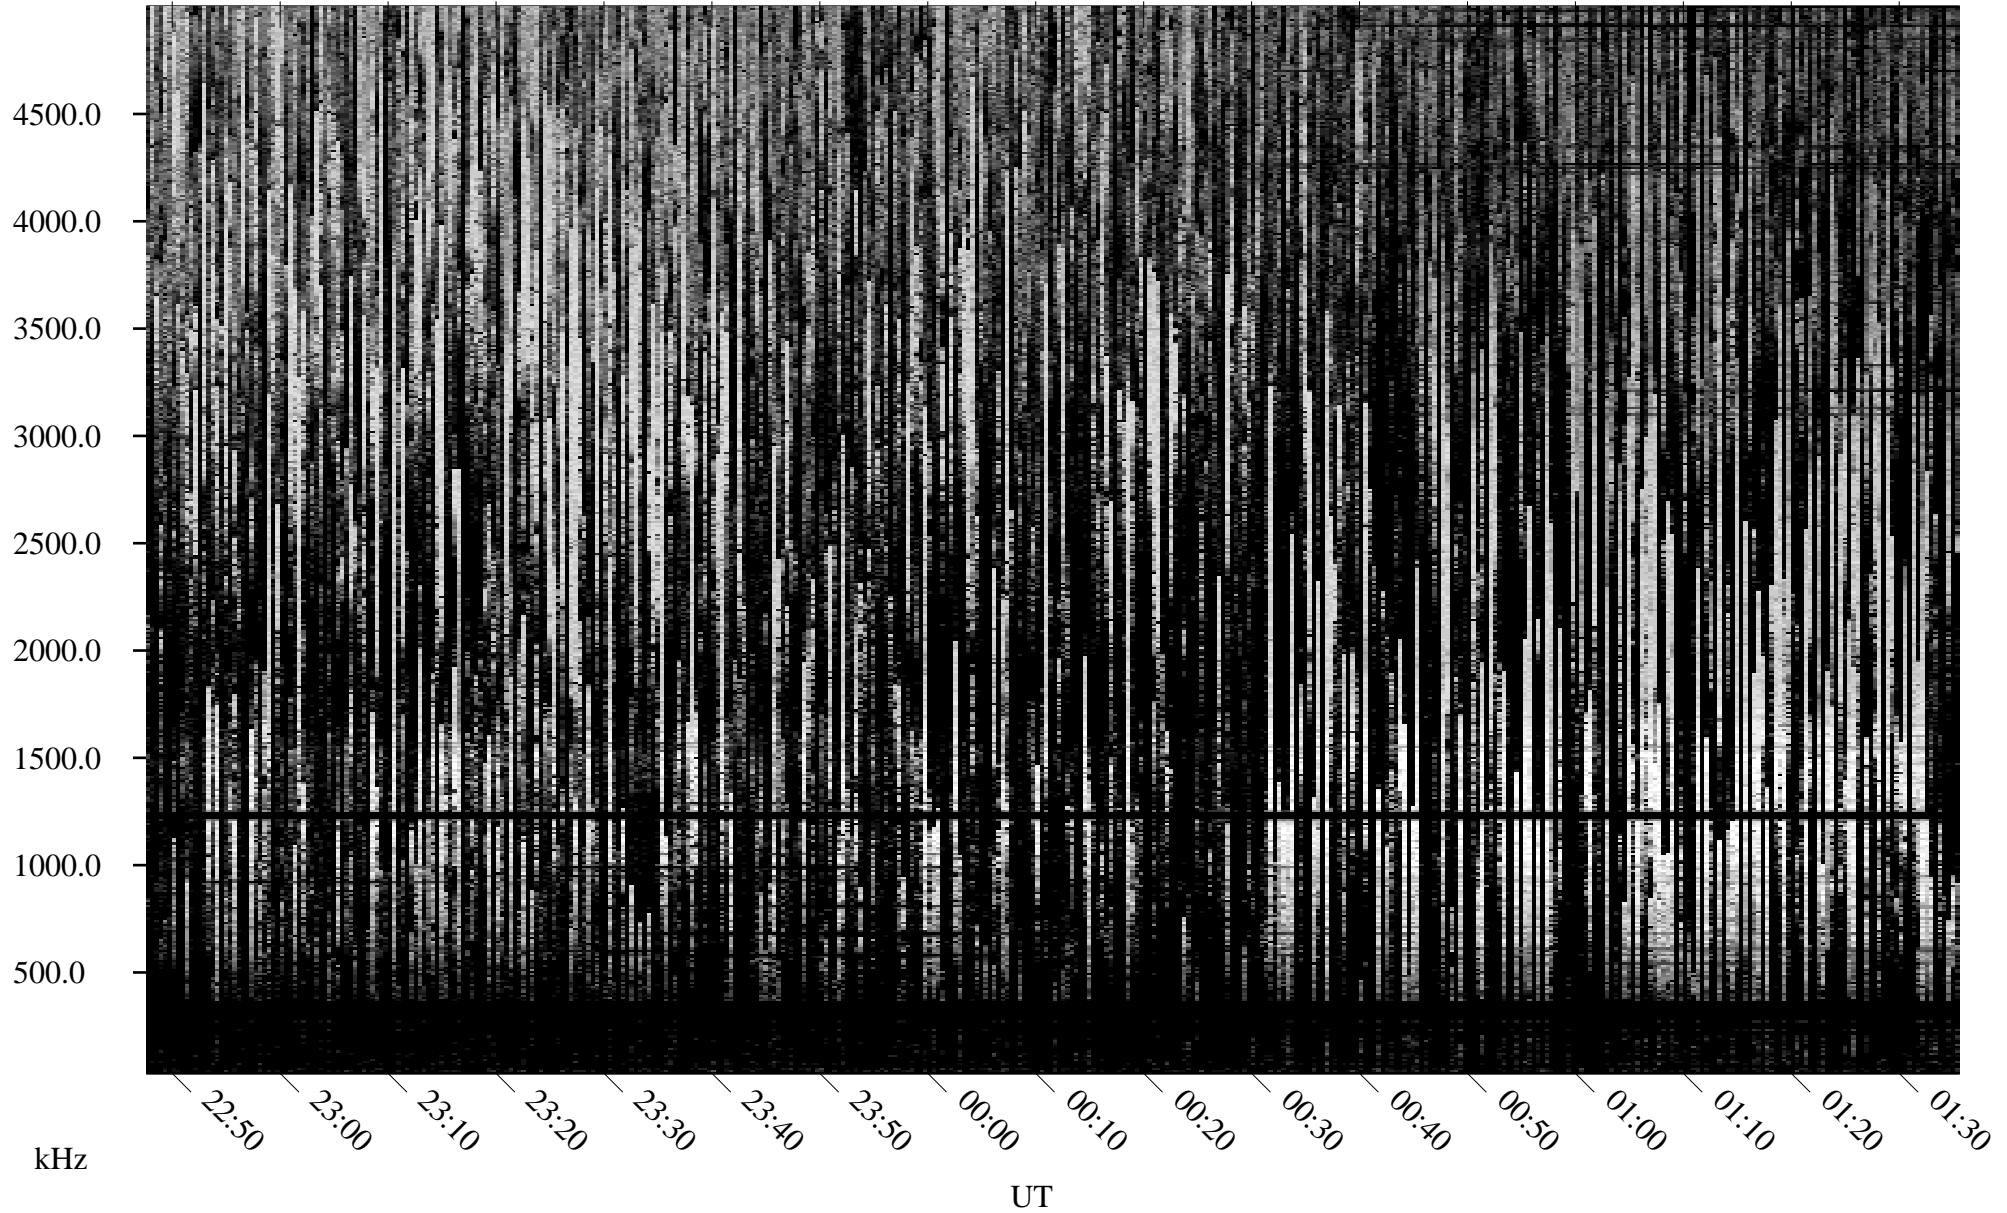

08/24/2001 Churchill, Manitoba

Linear Scale Black = 161 White = 15

ch01236l.r00m max_12

Page 1

08/24/2001 Churchill, Manitoba

Linear Scale Black = 161 White = 15

ch01236l.r00m max_12

Page 2

08/25/2001 Churchill, Manitoba

Linear Scale Black = 161 White = 15

ch01236l.r00m max_12

Page 3

08/25/2001 Churchill, Manitoba

Linear Scale Black = 161 White = 15

ch01236l.r00m max_12