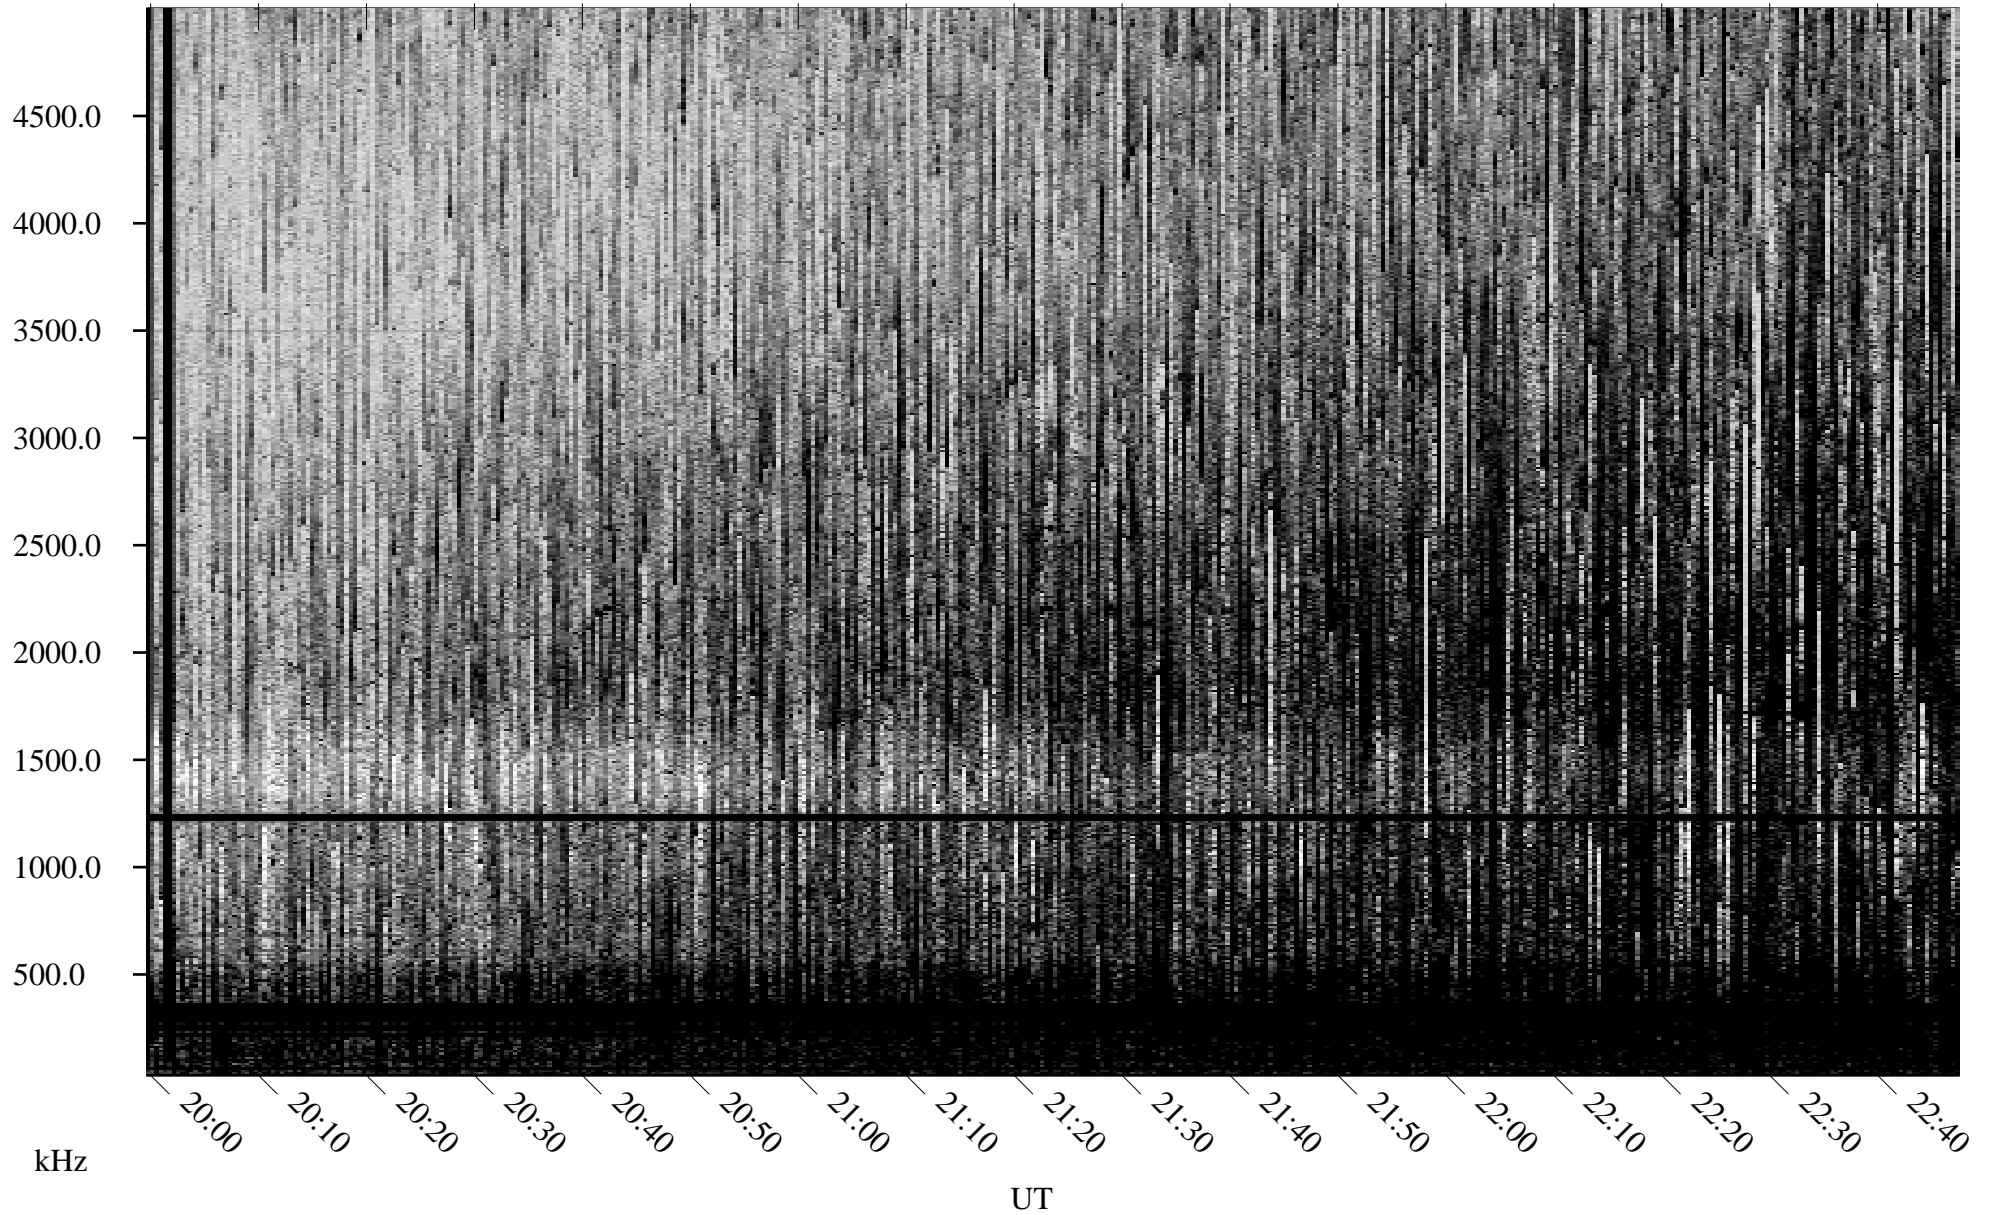

08/24/2001 Churchill, Manitoba

Linear Scale Black = 161 White = 15

ch01236l.r00m max_12

Page 1

08/24/2001 Churchill, Manitoba

Linear Scale Black = 161 White = 15

ch01236l.r00m max_12

Page 2

08/25/2001 Churchill, Manitoba

Linear Scale Black = 161 White = 15

ch01236l.r00m max_12

Page 3

08/25/2001 Churchill, Manitoba

Linear Scale Black = 161 White = 15

ch01236l.r00m max_12