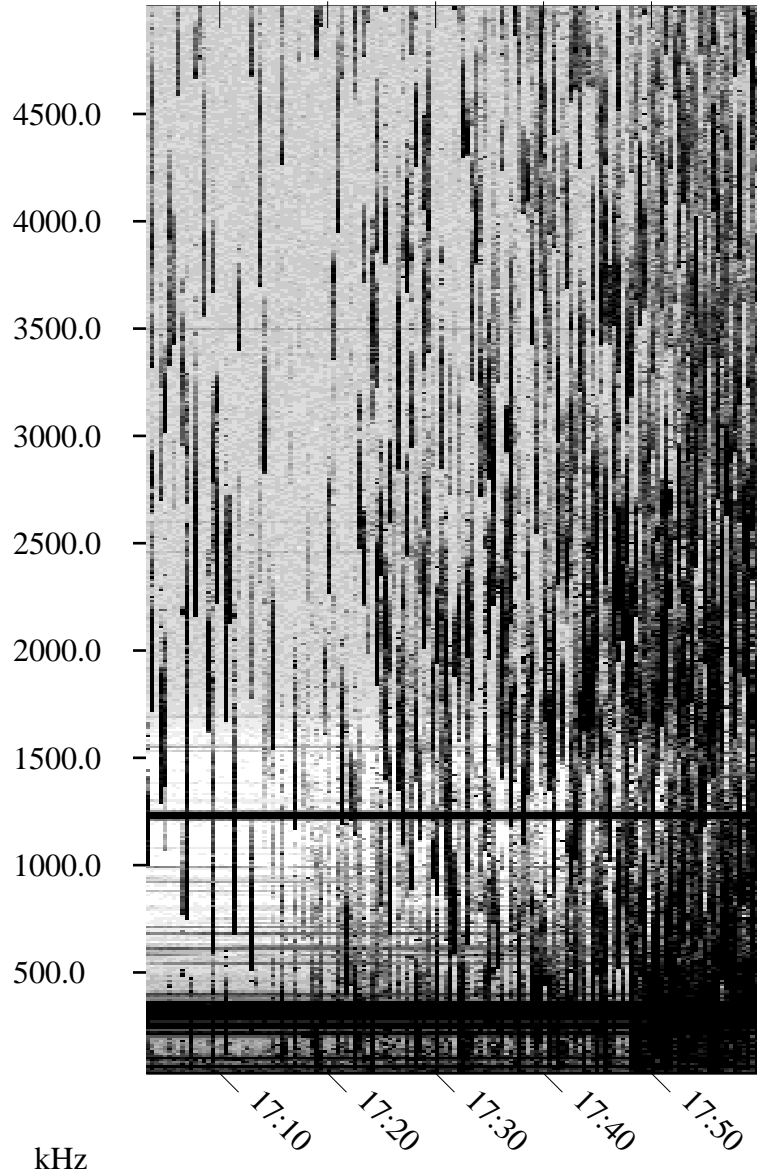

08/25/2001 Churchill, Manitoba

Linear Scale Black = 161 White = 15

ch01237l.r00m max_12

Page 1

08/25/2001 Churchill, Manitoba

Linear Scale Black = 161 White = 15

ch01237l.r00m max_12

Page 2

08/25/2001 Churchill, Manitoba

Linear Scale Black = 161 White = 15

ch01237l.r00m max_12

Page 3

08/25/2001 Churchill, Manitoba

Linear Scale Black = 161 White = 15

ch01237l.r00m max_12

Page 4

08/25/2001 Churchill, Manitoba

Linear Scale Black = 161 White = 15

ch01237l.r00m max_12

Page 5

UT