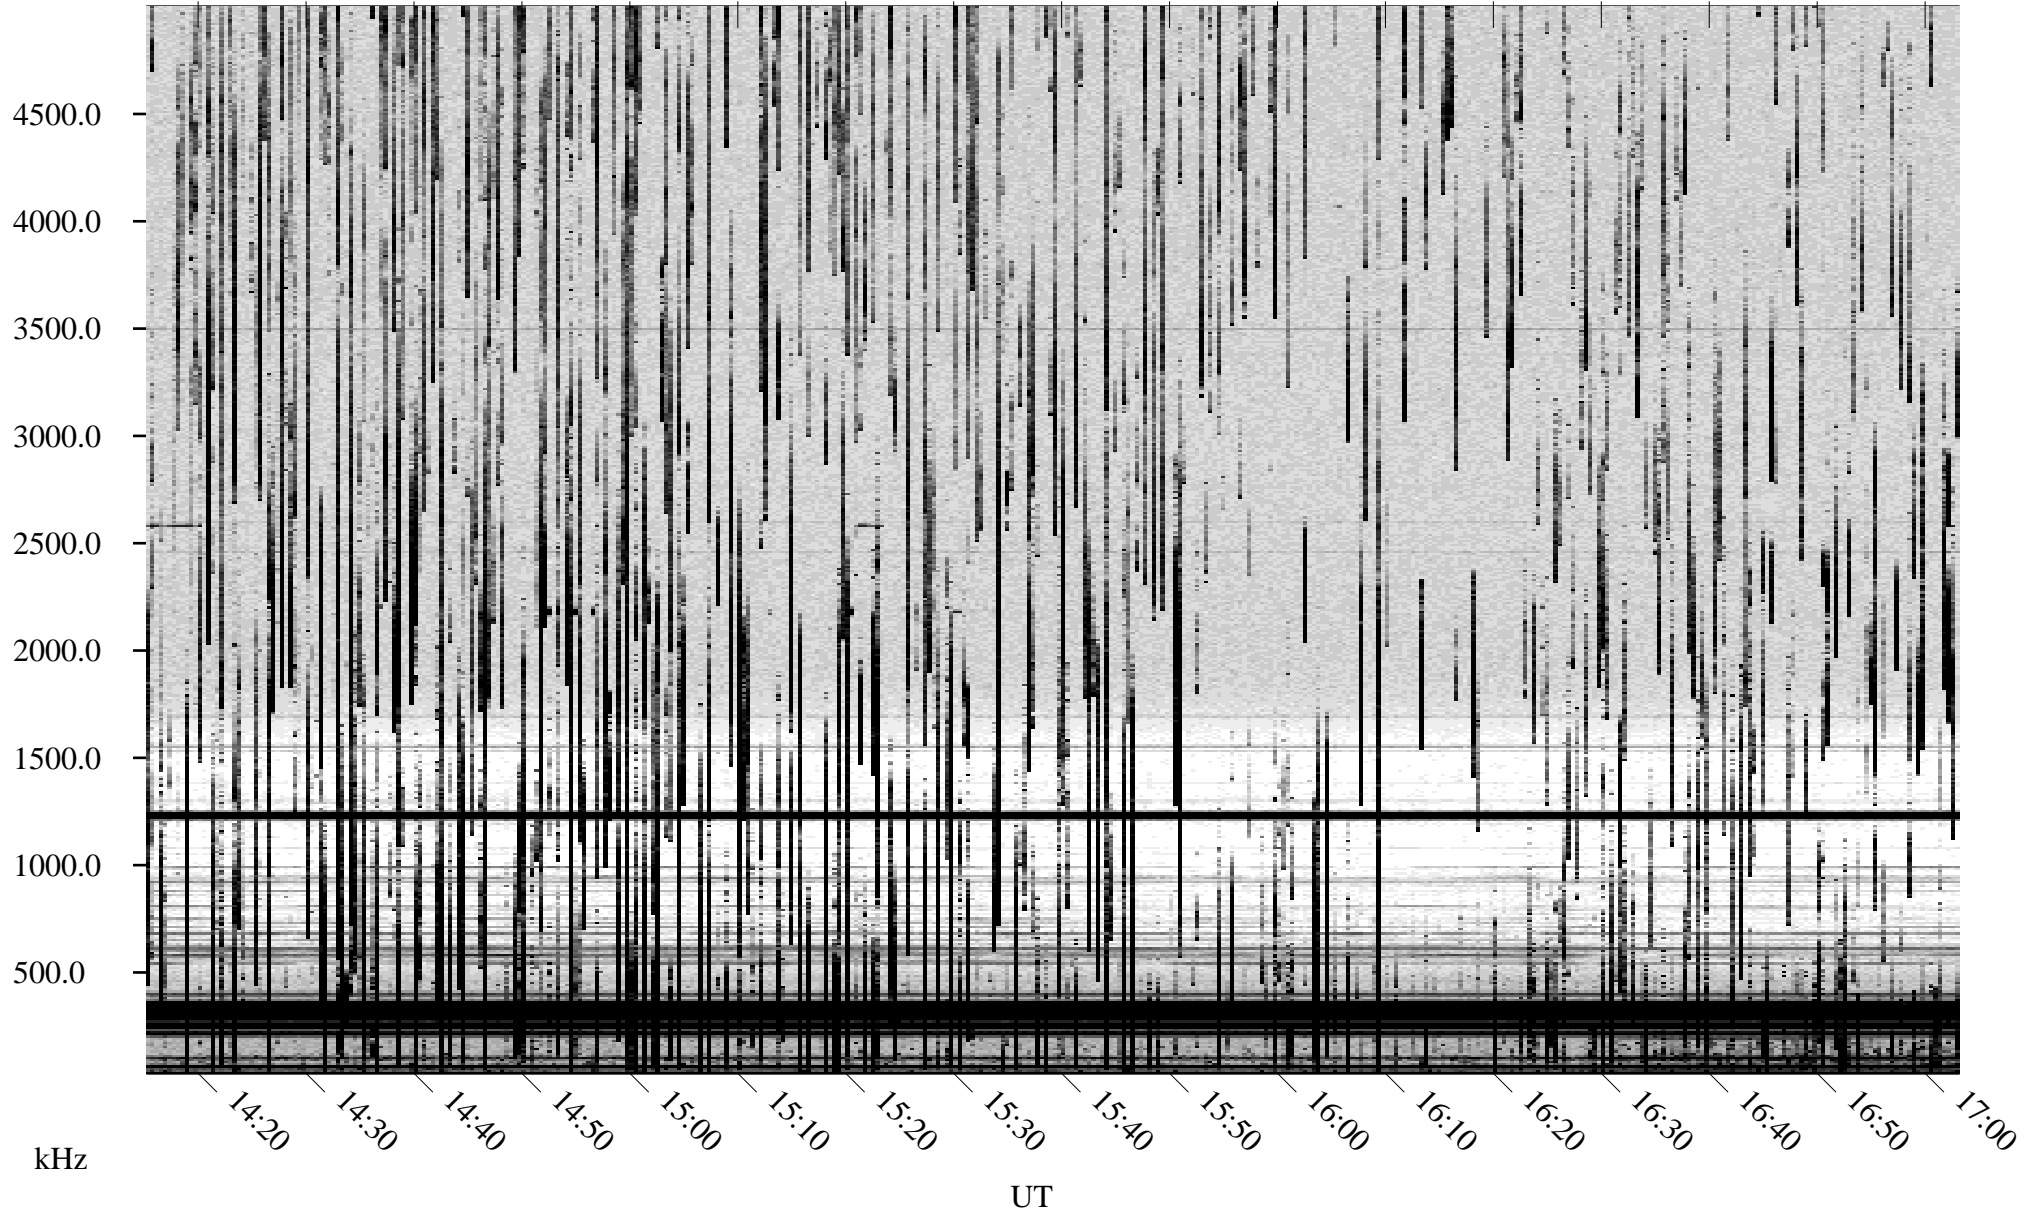

08/25/2001 Churchill, Manitoba

Linear Scale Black = 161 White = 15

ch01237l.r00m max_12

Page 1

08/25/2001 Churchill, Manitoba

Linear Scale Black = 161 White = 15

ch01237l.r00m max_12

Page 2

08/25/2001 Churchill, Manitoba

Linear Scale Black = 161 White = 15

ch01237l.r00m max_12

Page 3

08/25/2001 Churchill, Manitoba

Linear Scale Black = 161 White = 15

ch01237l.r00m max_12

Page 4

08/25/2001 Churchill, Manitoba

Linear Scale Black = 161 White = 15

ch01237l.r00m max_12

Page 5

UT