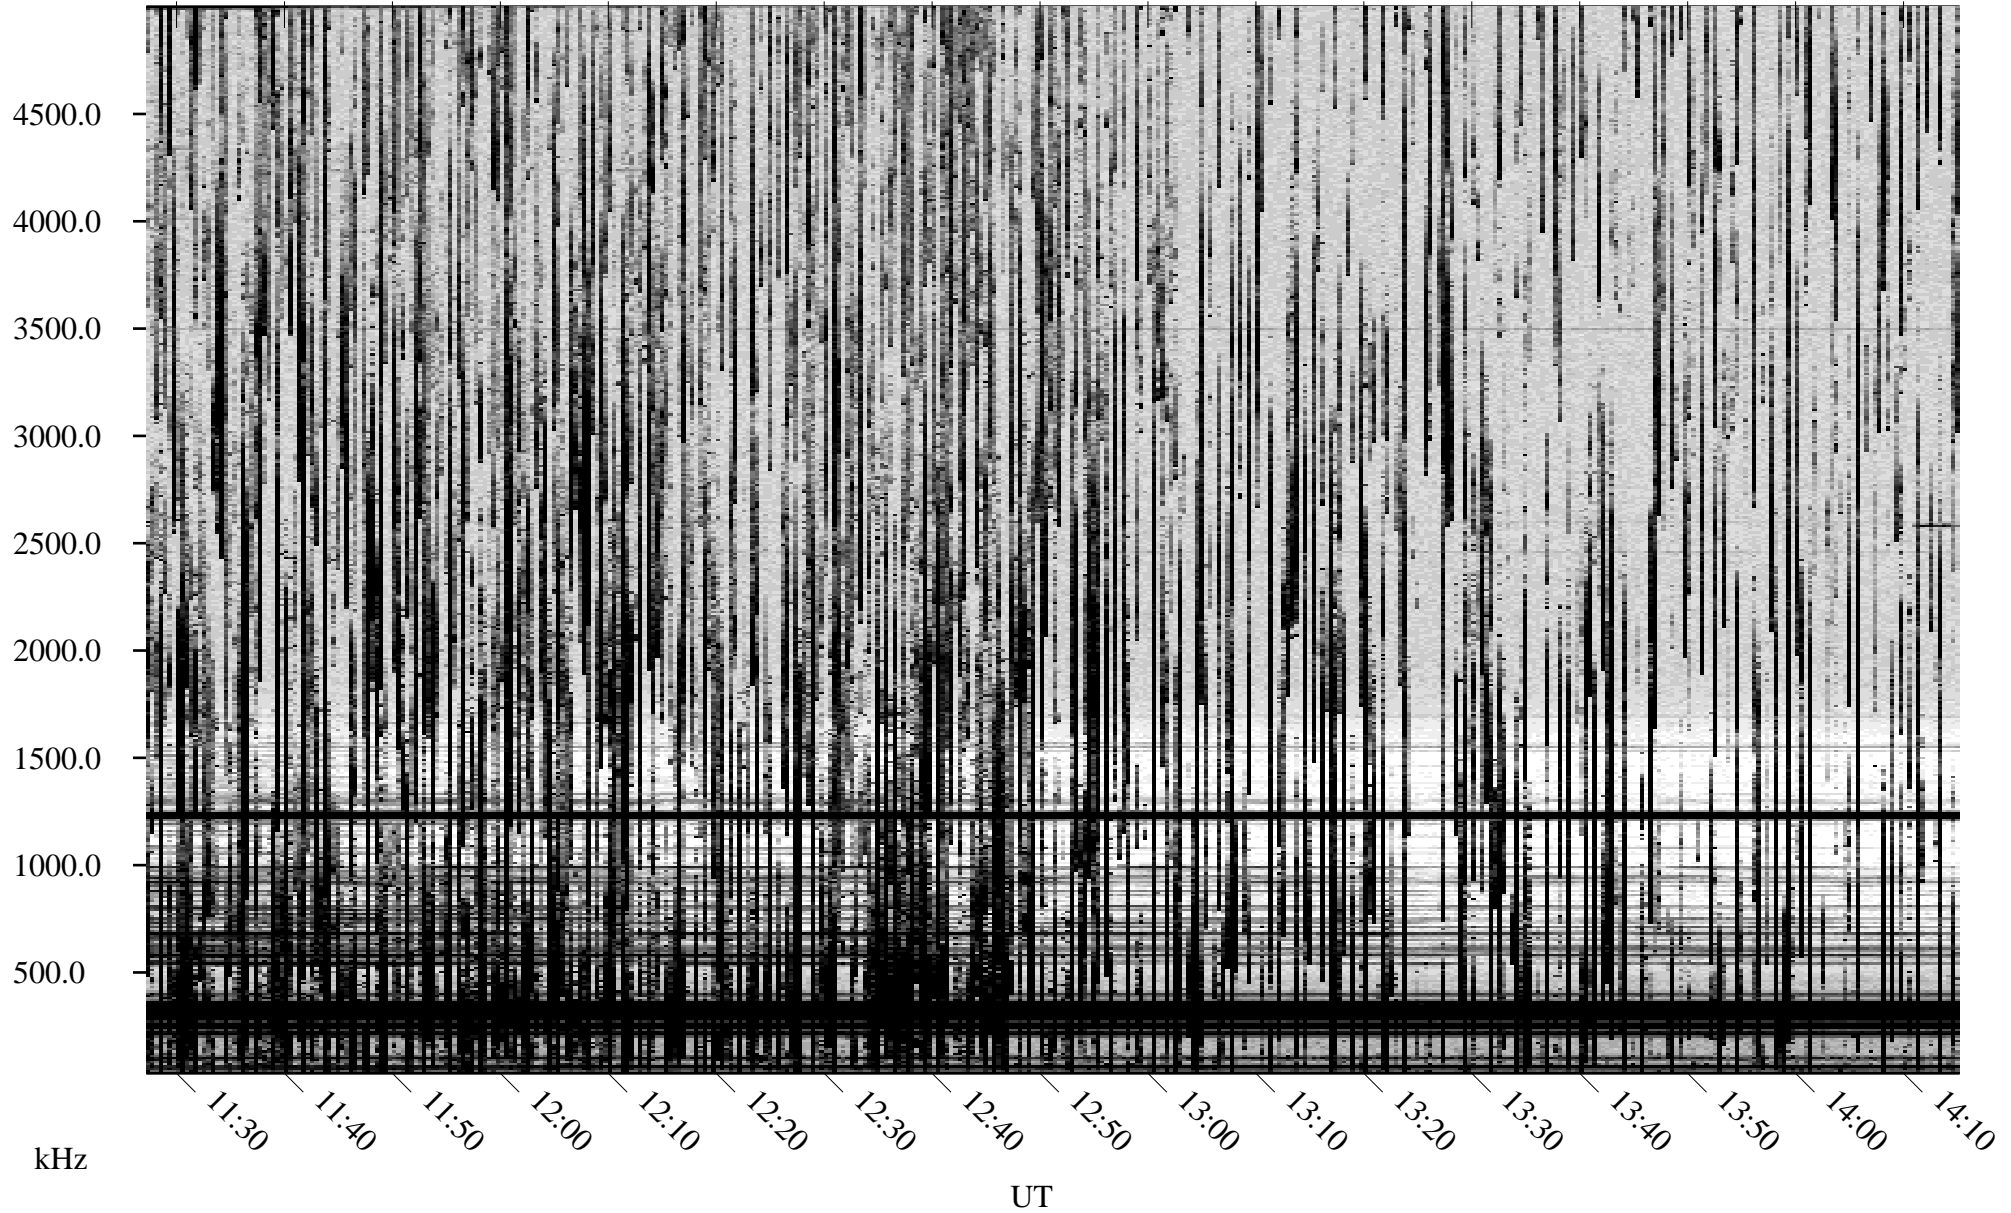

08/25/2001 Churchill, Manitoba

Linear Scale Black = 161 White = 15

ch01237l.r00m max_12

Page 1

08/25/2001 Churchill, Manitoba

Linear Scale Black = 161 White = 15

ch01237l.r00m max_12

Page 2

08/25/2001 Churchill, Manitoba

Linear Scale Black = 161 White = 15

ch01237l.r00m max_12

Page 3

08/25/2001 Churchill, Manitoba

Linear Scale Black = 161 White = 15

ch01237l.r00m max_12

Page 4

08/25/2001 Churchill, Manitoba

Linear Scale Black = 161 White = 15

ch01237l.r00m max_12

Page 5

UT