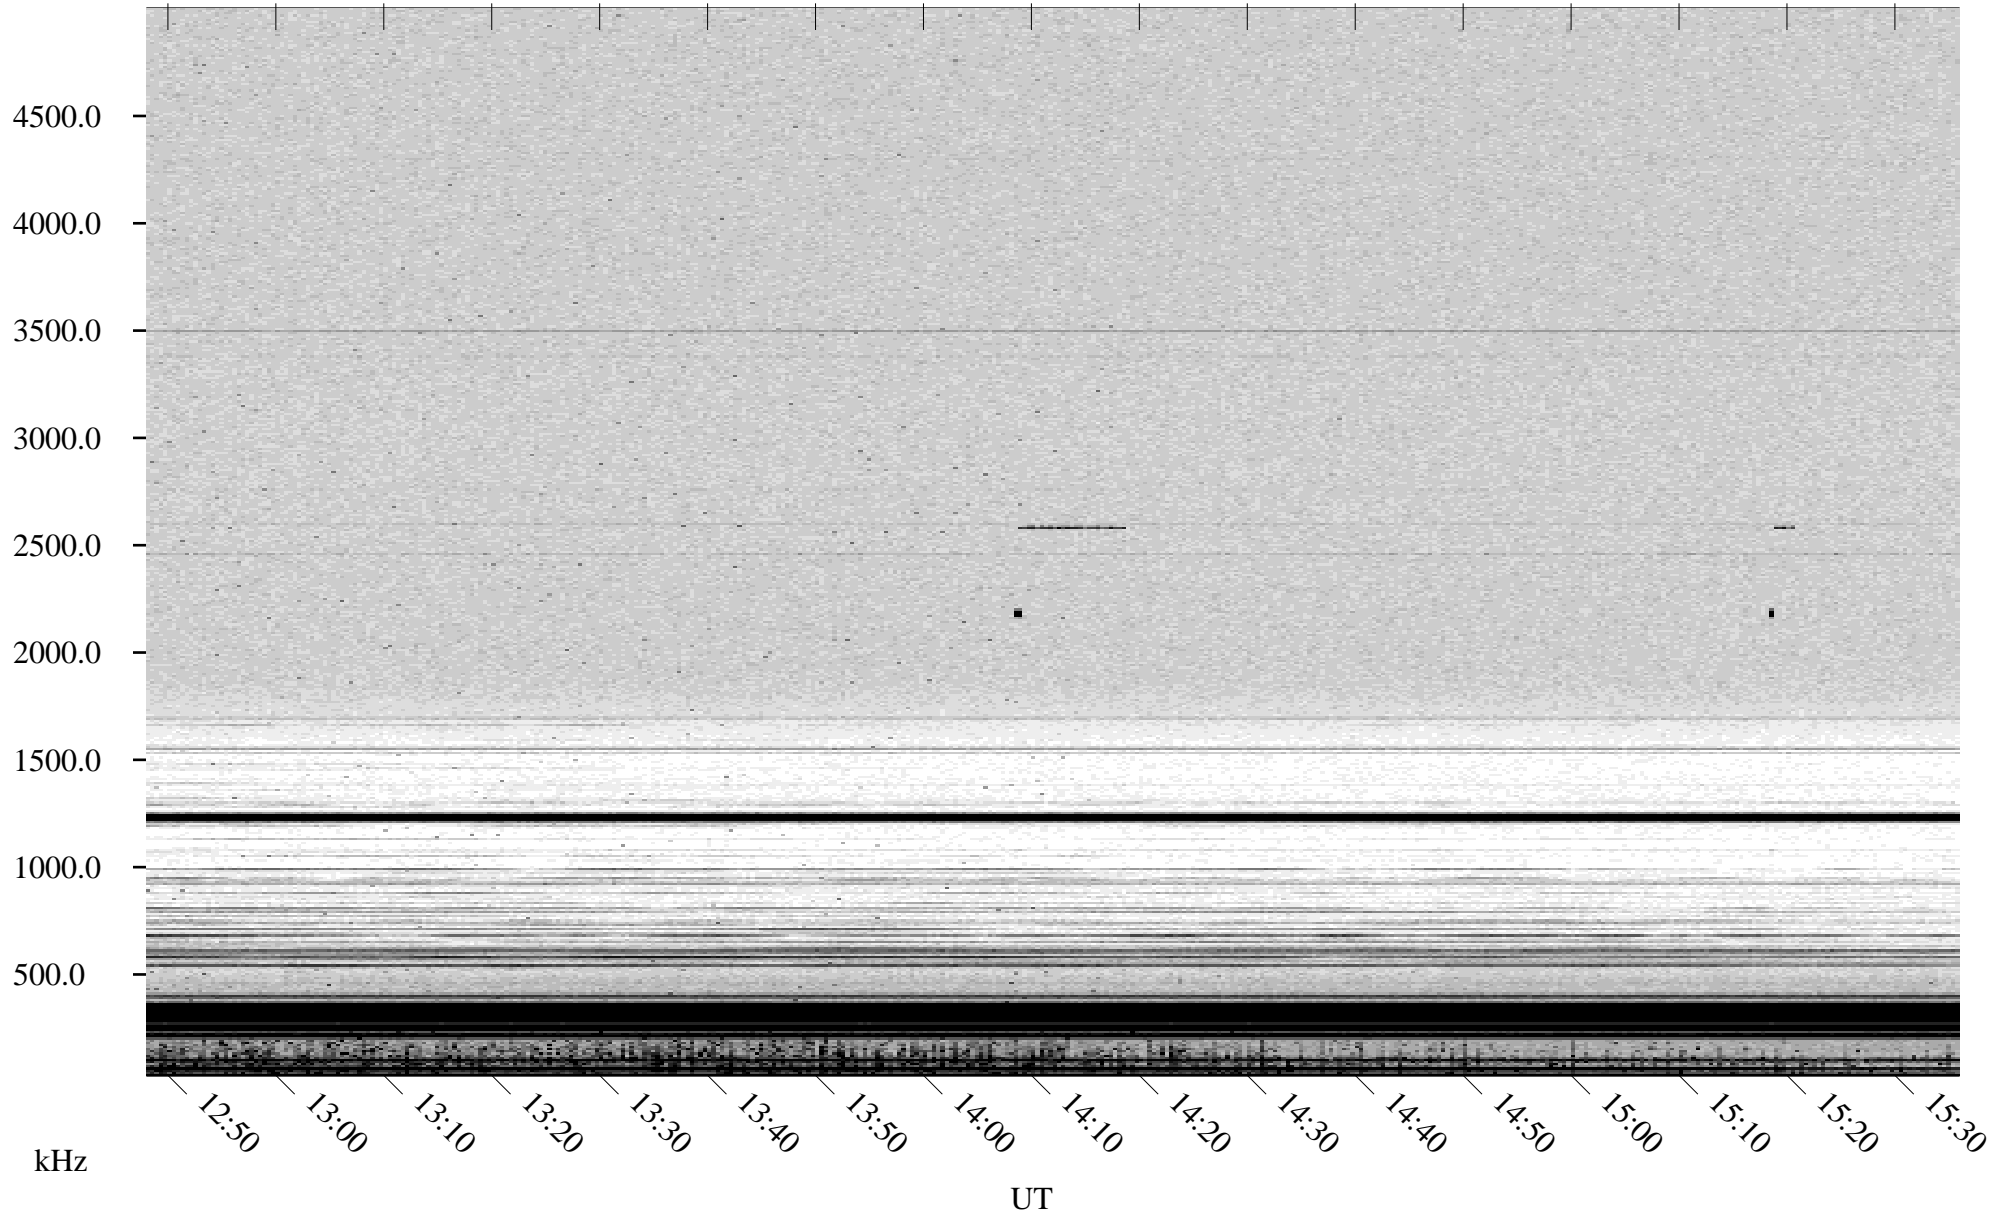

# 08/26/2001 Churchill, Manitoba

Linear Scale    Black = 161    White = 15

ch01237l.r01m max\_12

Page 6

# 08/26/2001 Churchill, Manitoba

Linear Scale    Black = 161    White = 15

ch01237l.r01m max\_12

Page 7

08/26/2001 Churchill, Manitoba

Linear Scale Black = 161 White = 15

ch01237l.r01m max\_12

Page 8