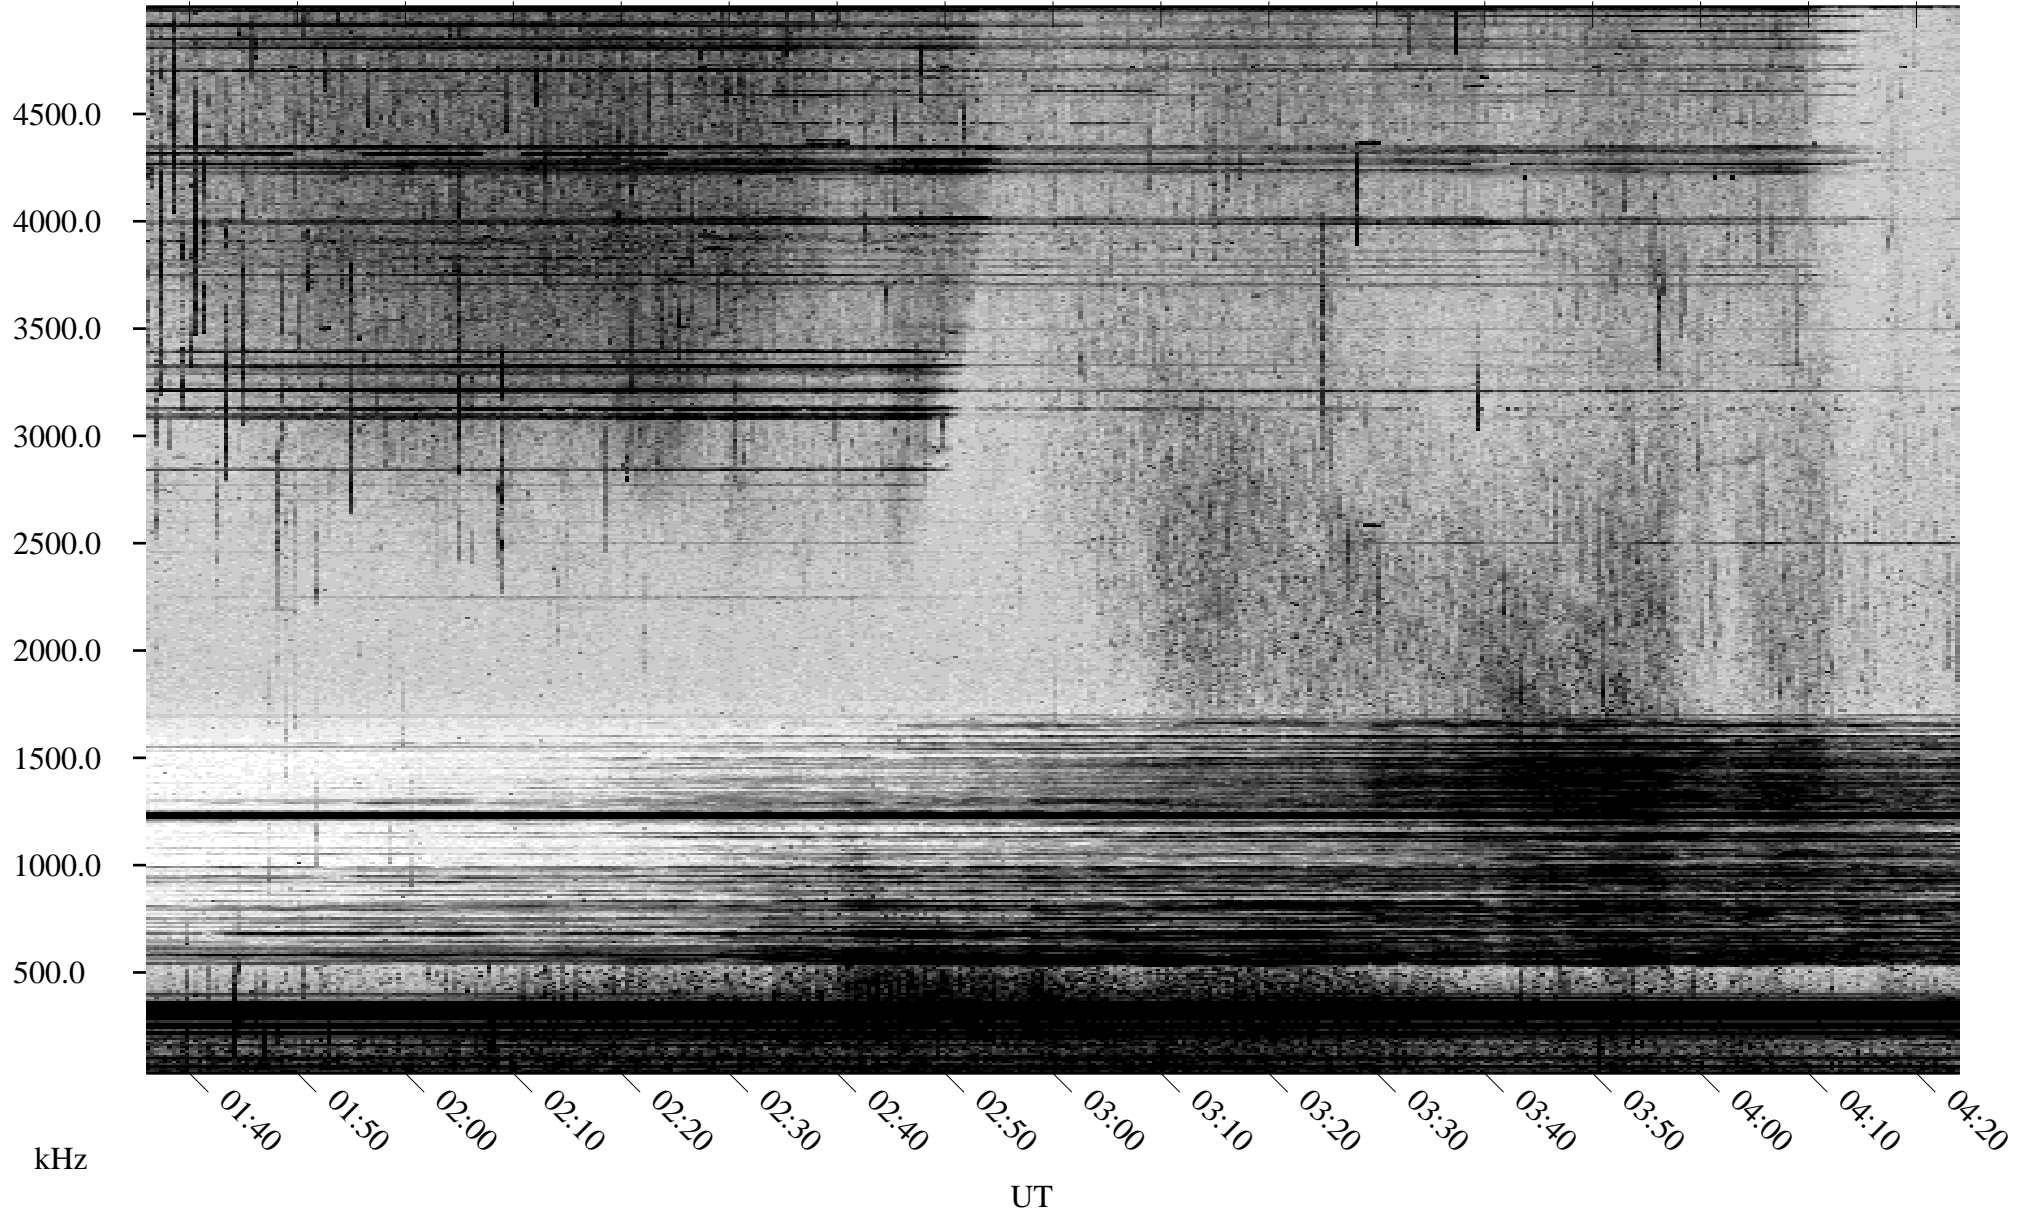

# 08/26/2001 Churchill, Manitoba

Linear Scale    Black = 161    White = 15

ch01238l.r00m max\_12

Page 1

# 08/26/2001 Churchill, Manitoba

Linear Scale    Black = 161    White = 15

ch01238l.r00m max\_12

Page 2

# 08/27/2001 Churchill, Manitoba

Linear Scale    Black = 161    White = 15

ch01238l.r00m max\_12

Page 3

# 08/27/2001 Churchill, Manitoba

Linear Scale    Black = 161    White = 15

ch01238l.r00m max\_12

Page 4