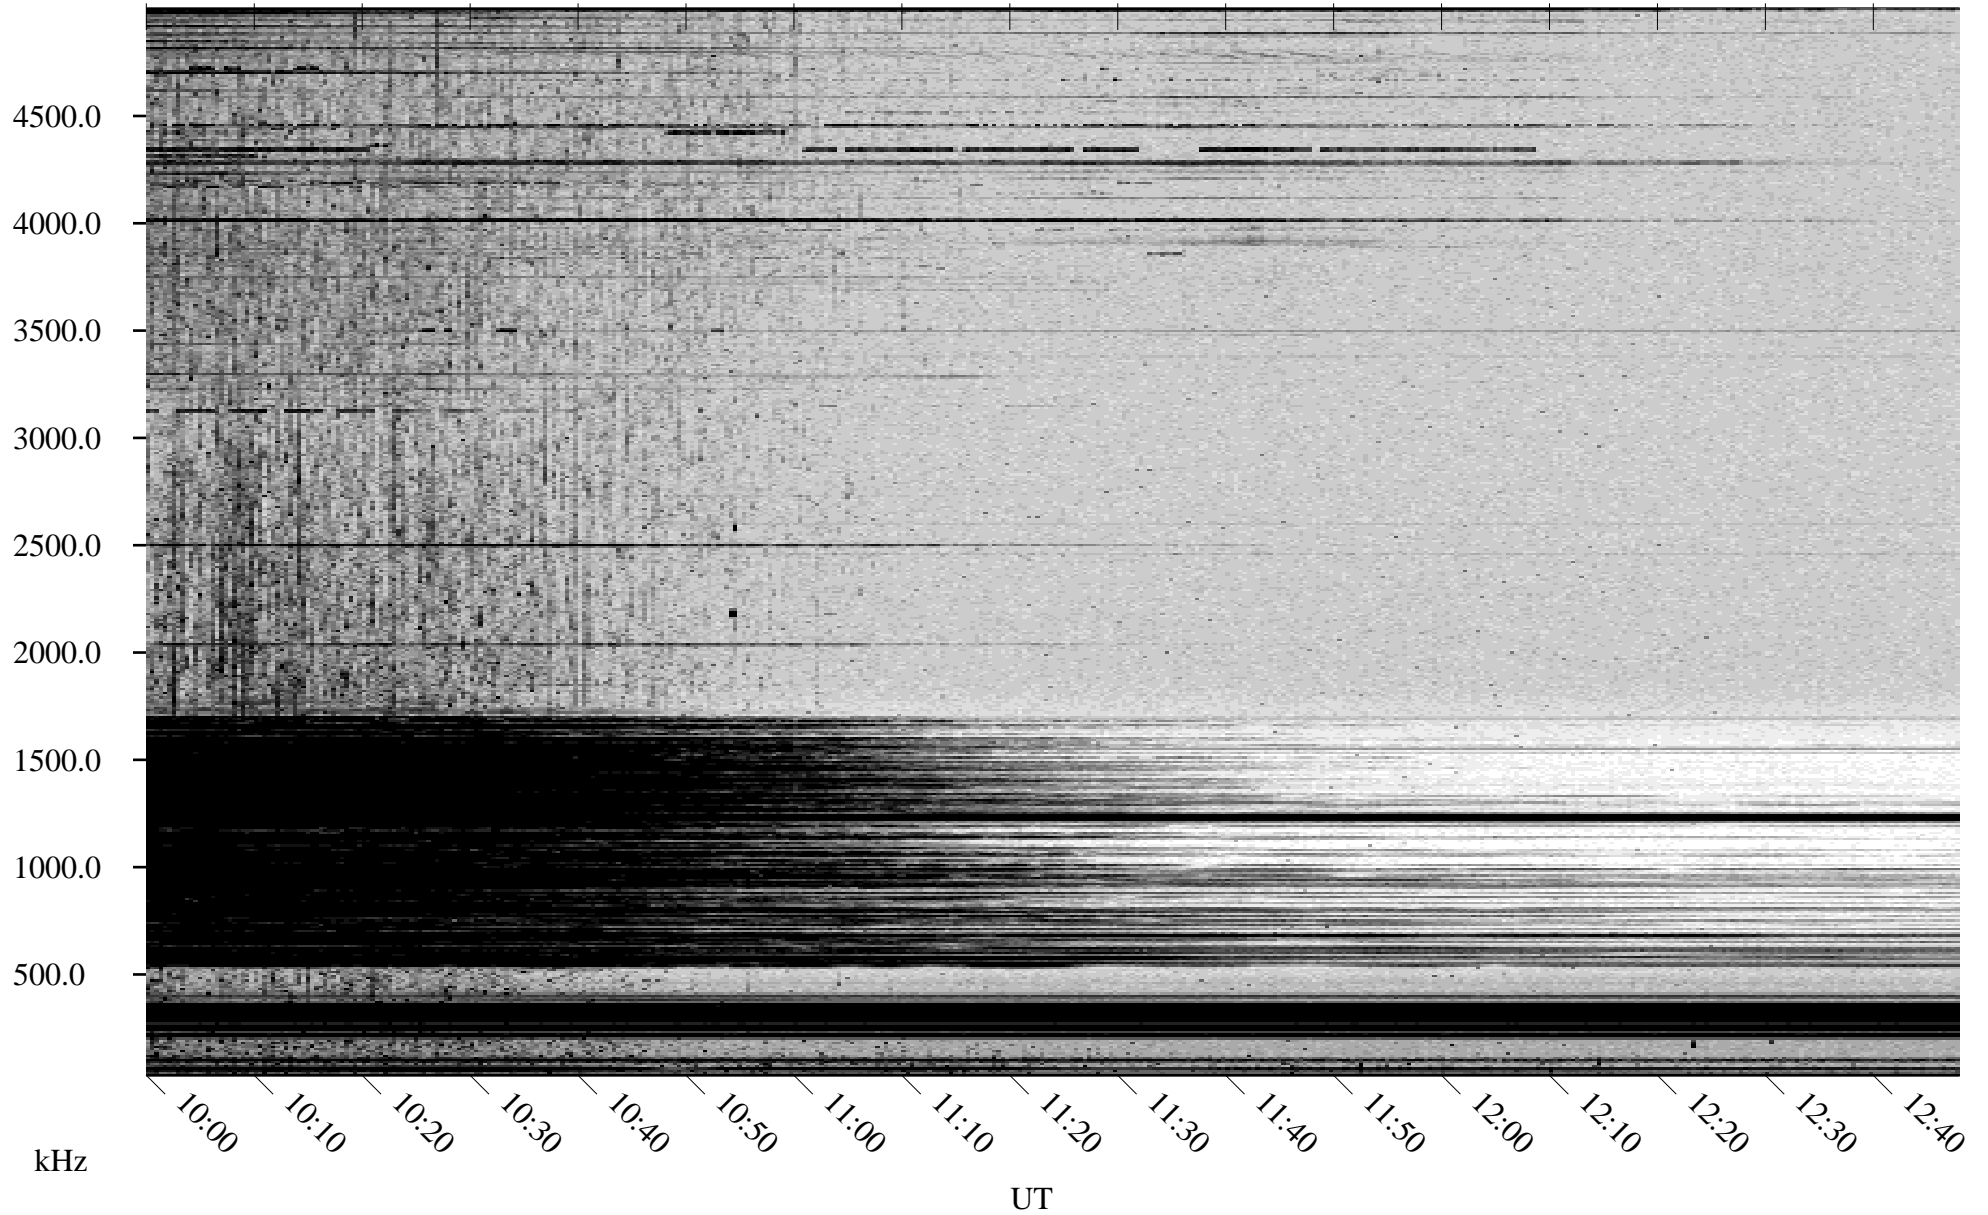

# 08/27/2001 Churchill, Manitoba

Linear Scale    Black = 161    White = 15

ch01238l.r00m max\_12

Page 5

# 08/27/2001 Churchill, Manitoba

Linear Scale    Black = 161    White = 15

ch01238l.r00m max\_12

Page 6