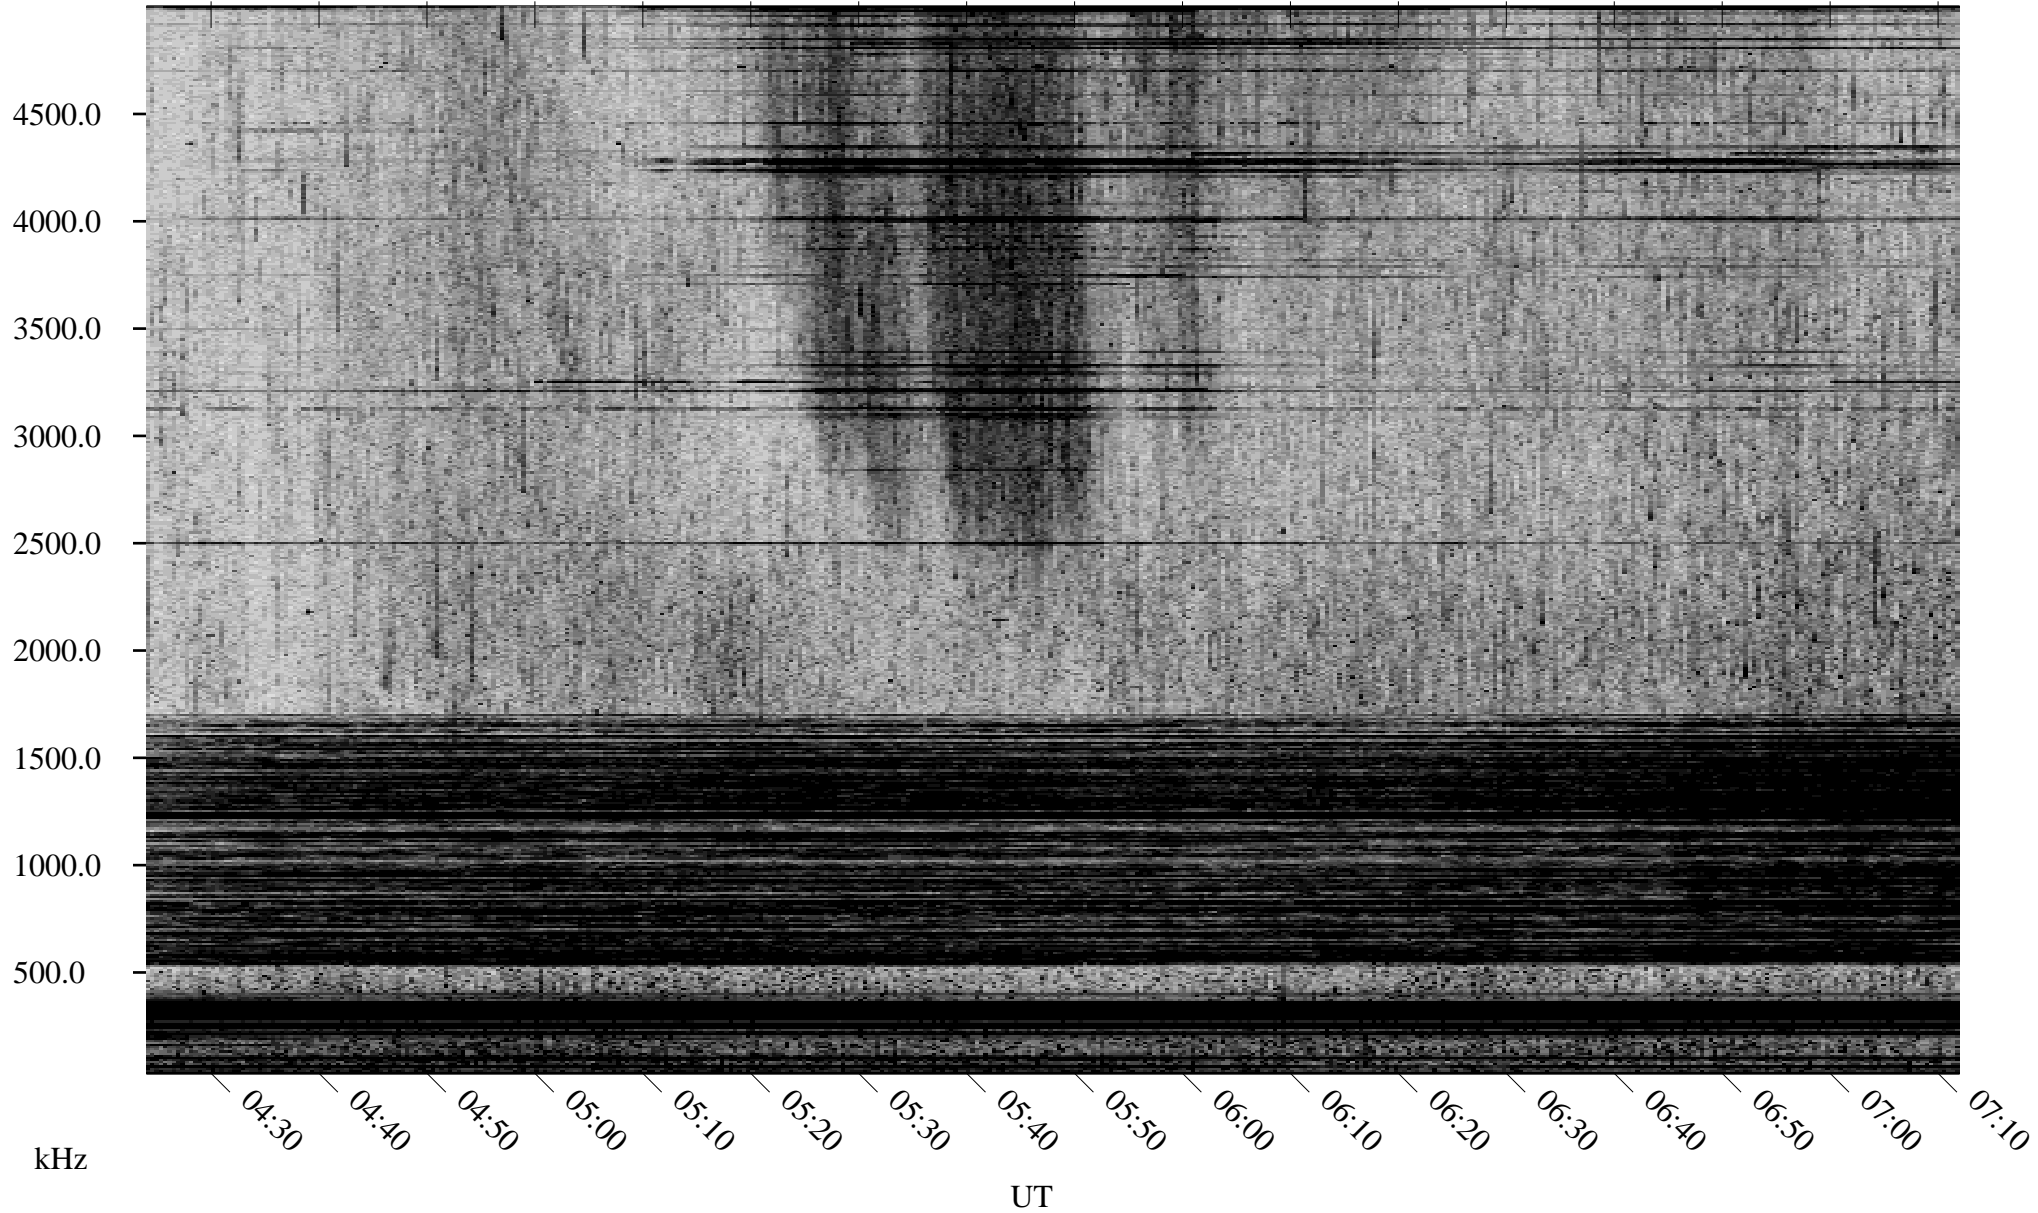

# 08/26/2001 Churchill, Manitoba

Linear Scale    Black = 161    White = 15

ch01238l.r00m max\_12

Page 1

# 08/26/2001 Churchill, Manitoba

Linear Scale    Black = 161    White = 15

ch01238l.r00m max\_12

Page 2

# 08/27/2001 Churchill, Manitoba

Linear Scale    Black = 161    White = 15

ch01238l.r00m max\_12

Page 3

# 08/27/2001 Churchill, Manitoba

Linear Scale    Black = 161    White = 15

ch01238l.r00m max\_12

Page 4