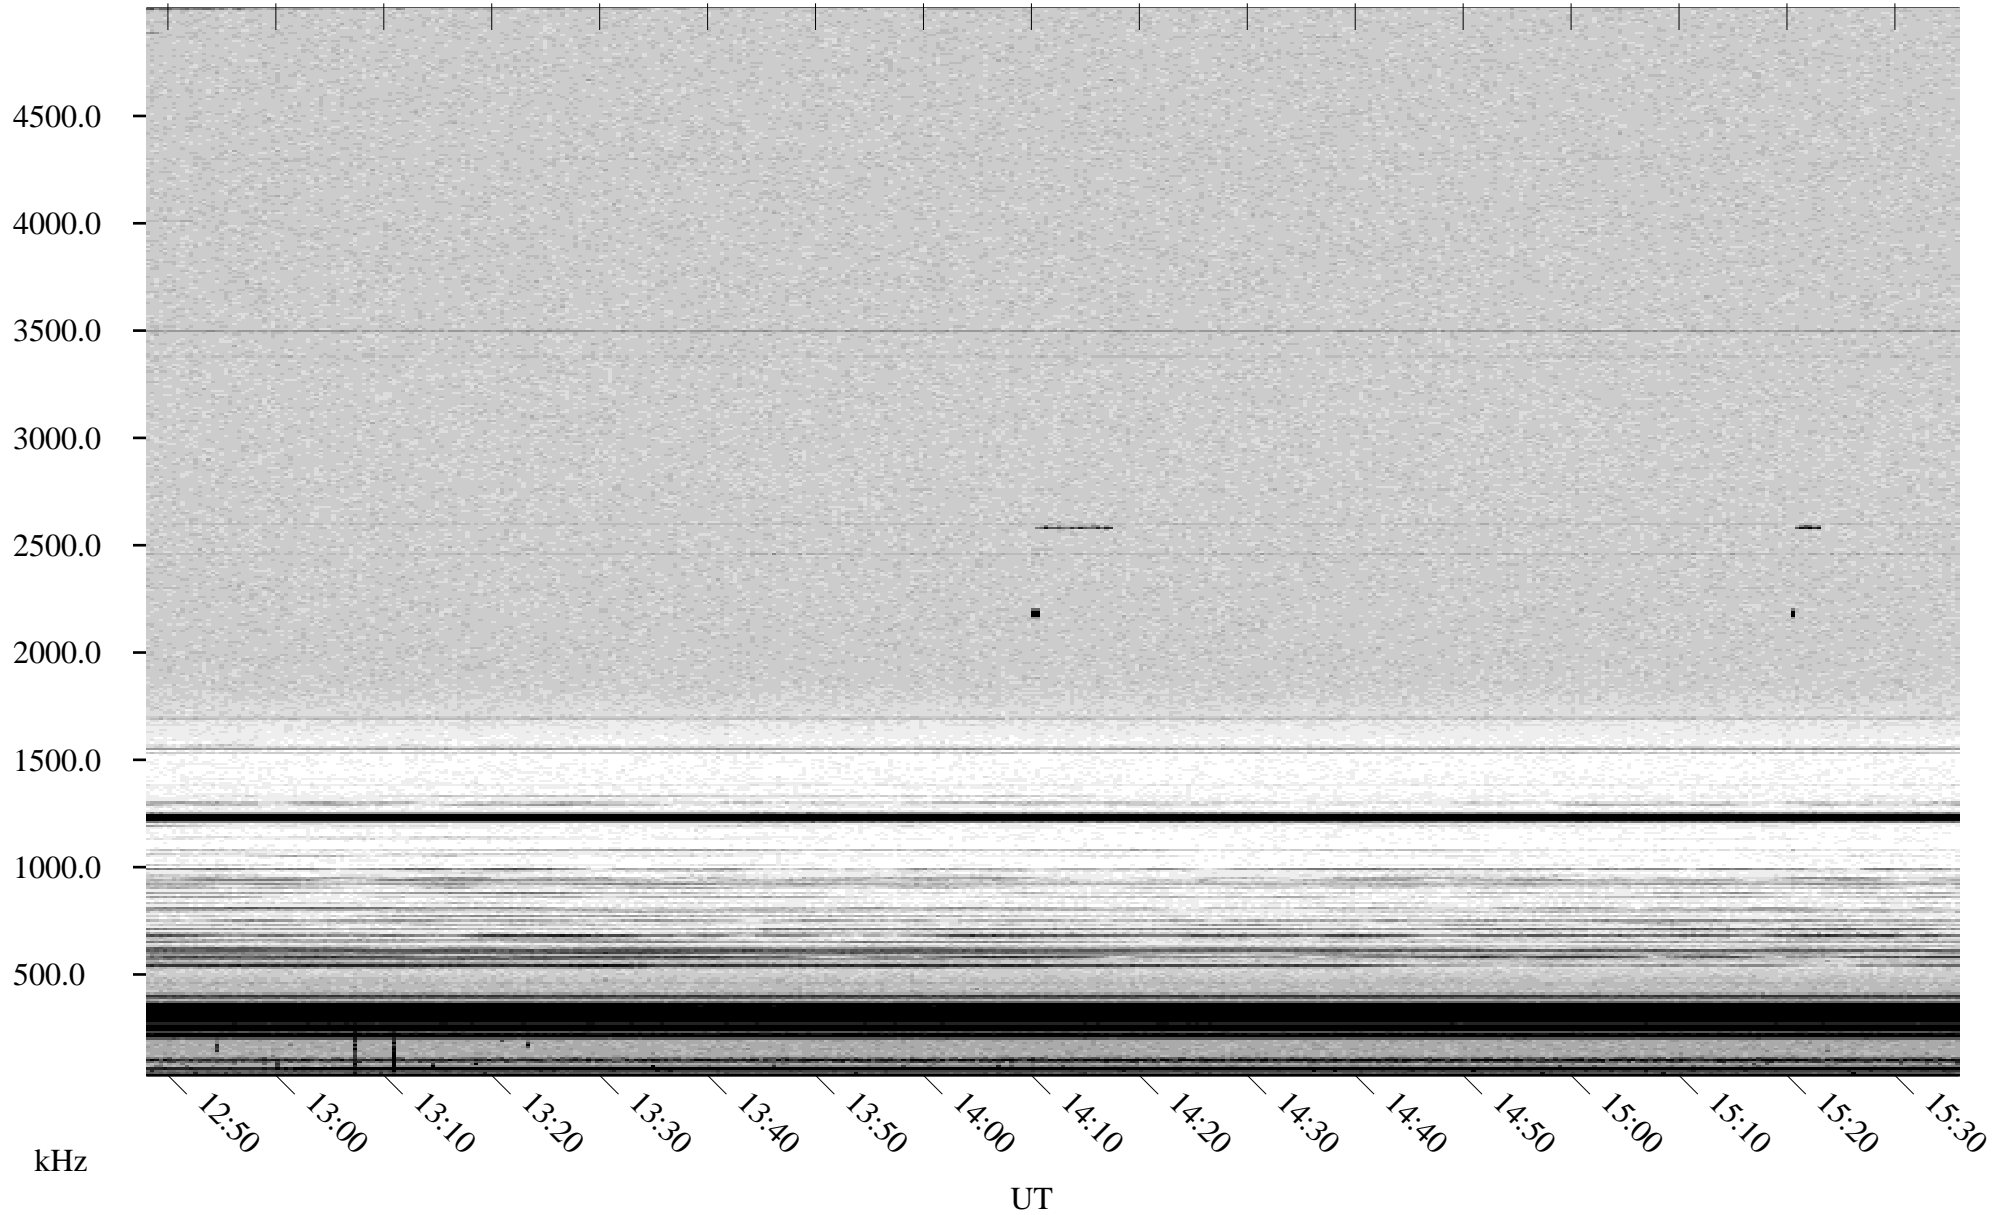

# 08/27/2001 Churchill, Manitoba

Linear Scale    Black = 161    White = 15

ch01238l.r00m max\_12

Page 6

# 08/27/2001 Churchill, Manitoba

Linear Scale    Black = 161    White = 15

ch01238l.r00m max\_12

Page 7

# 08/27/2001 Churchill, Manitoba

Linear Scale    Black = 161    White = 15

ch01238l.r00m max\_12