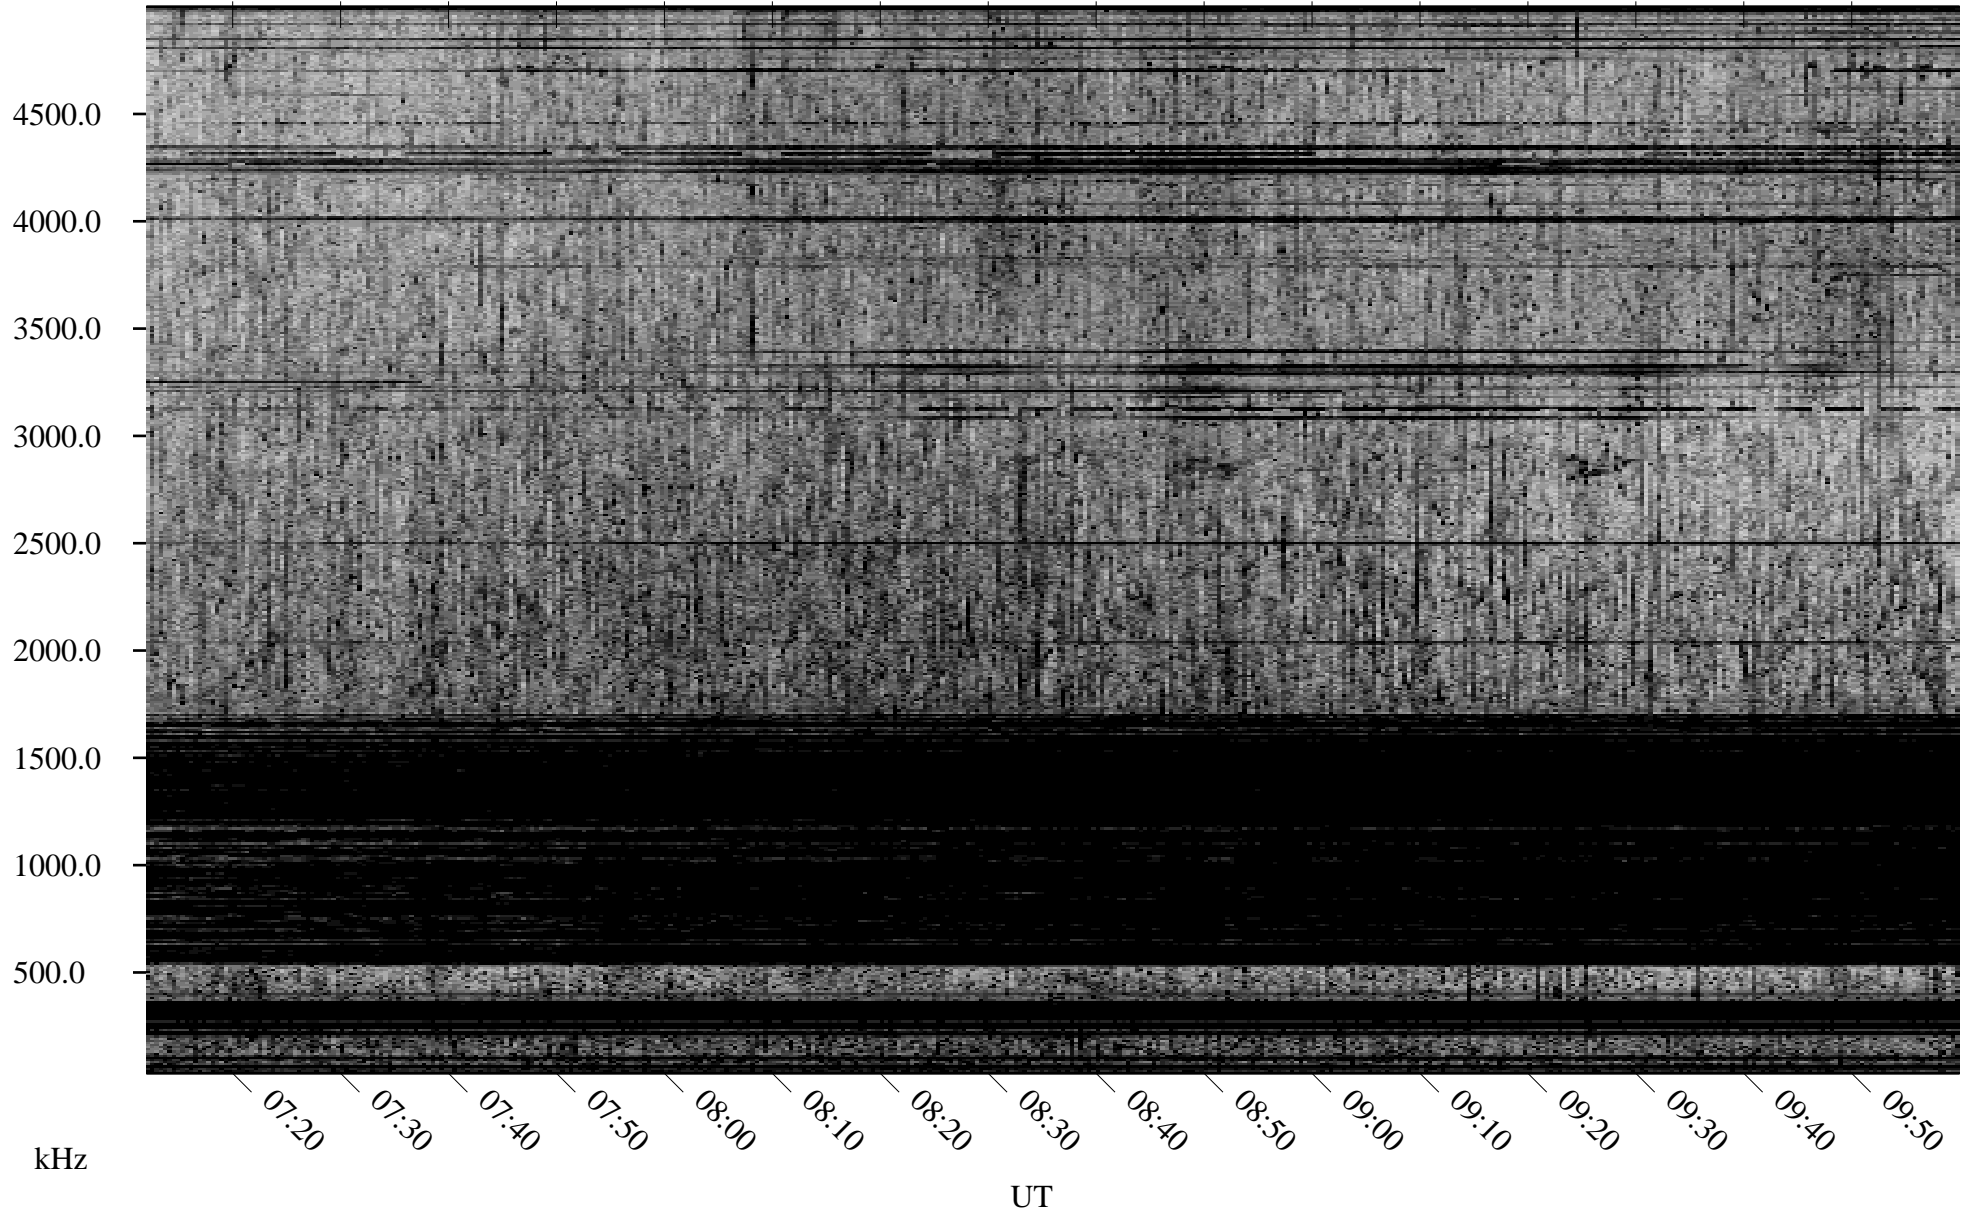

# 08/27/2001 Churchill, Manitoba

Linear Scale    Black = 161    White = 15

ch01238l.r00m max\_12

Page 4

# 08/27/2001 Churchill, Manitoba

Linear Scale    Black = 161    White = 15

ch01238l.r00m max\_12

Page 5

# 08/27/2001 Churchill, Manitoba

Linear Scale    Black = 161    White = 15

ch01238l.r00m max\_12

Page 6