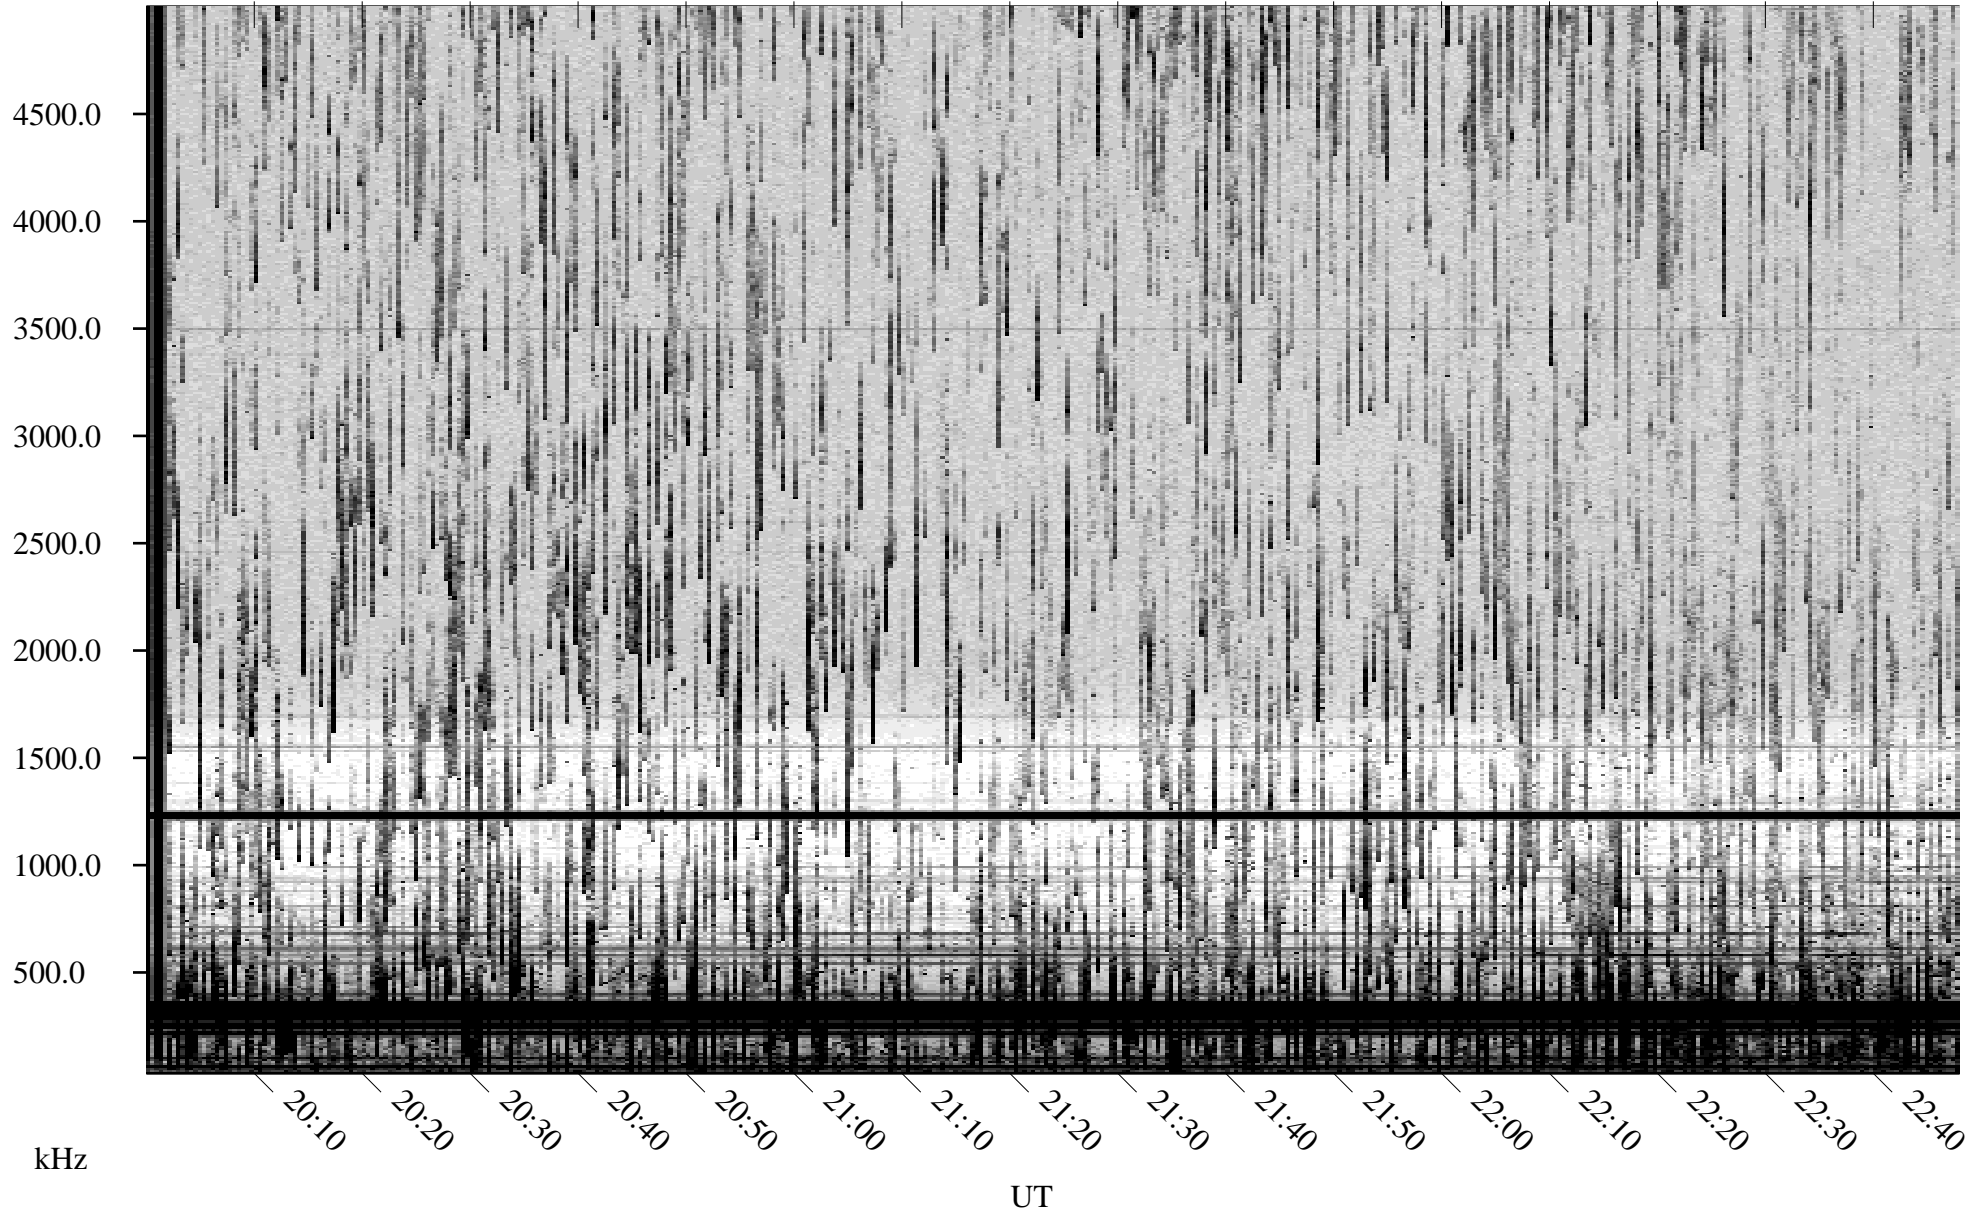

# 08/26/2001 Churchill, Manitoba

Linear Scale    Black = 161    White = 15

ch01238l.r00m max\_12

Page 1

# 08/26/2001 Churchill, Manitoba

Linear Scale    Black = 161    White = 15

ch01238l.r00m max\_12

Page 2

# 08/27/2001 Churchill, Manitoba

Linear Scale    Black = 161    White = 15

ch01238l.r00m max\_12

Page 3

# 08/27/2001 Churchill, Manitoba

Linear Scale    Black = 161    White = 15

ch01238l.r00m max\_12

Page 4