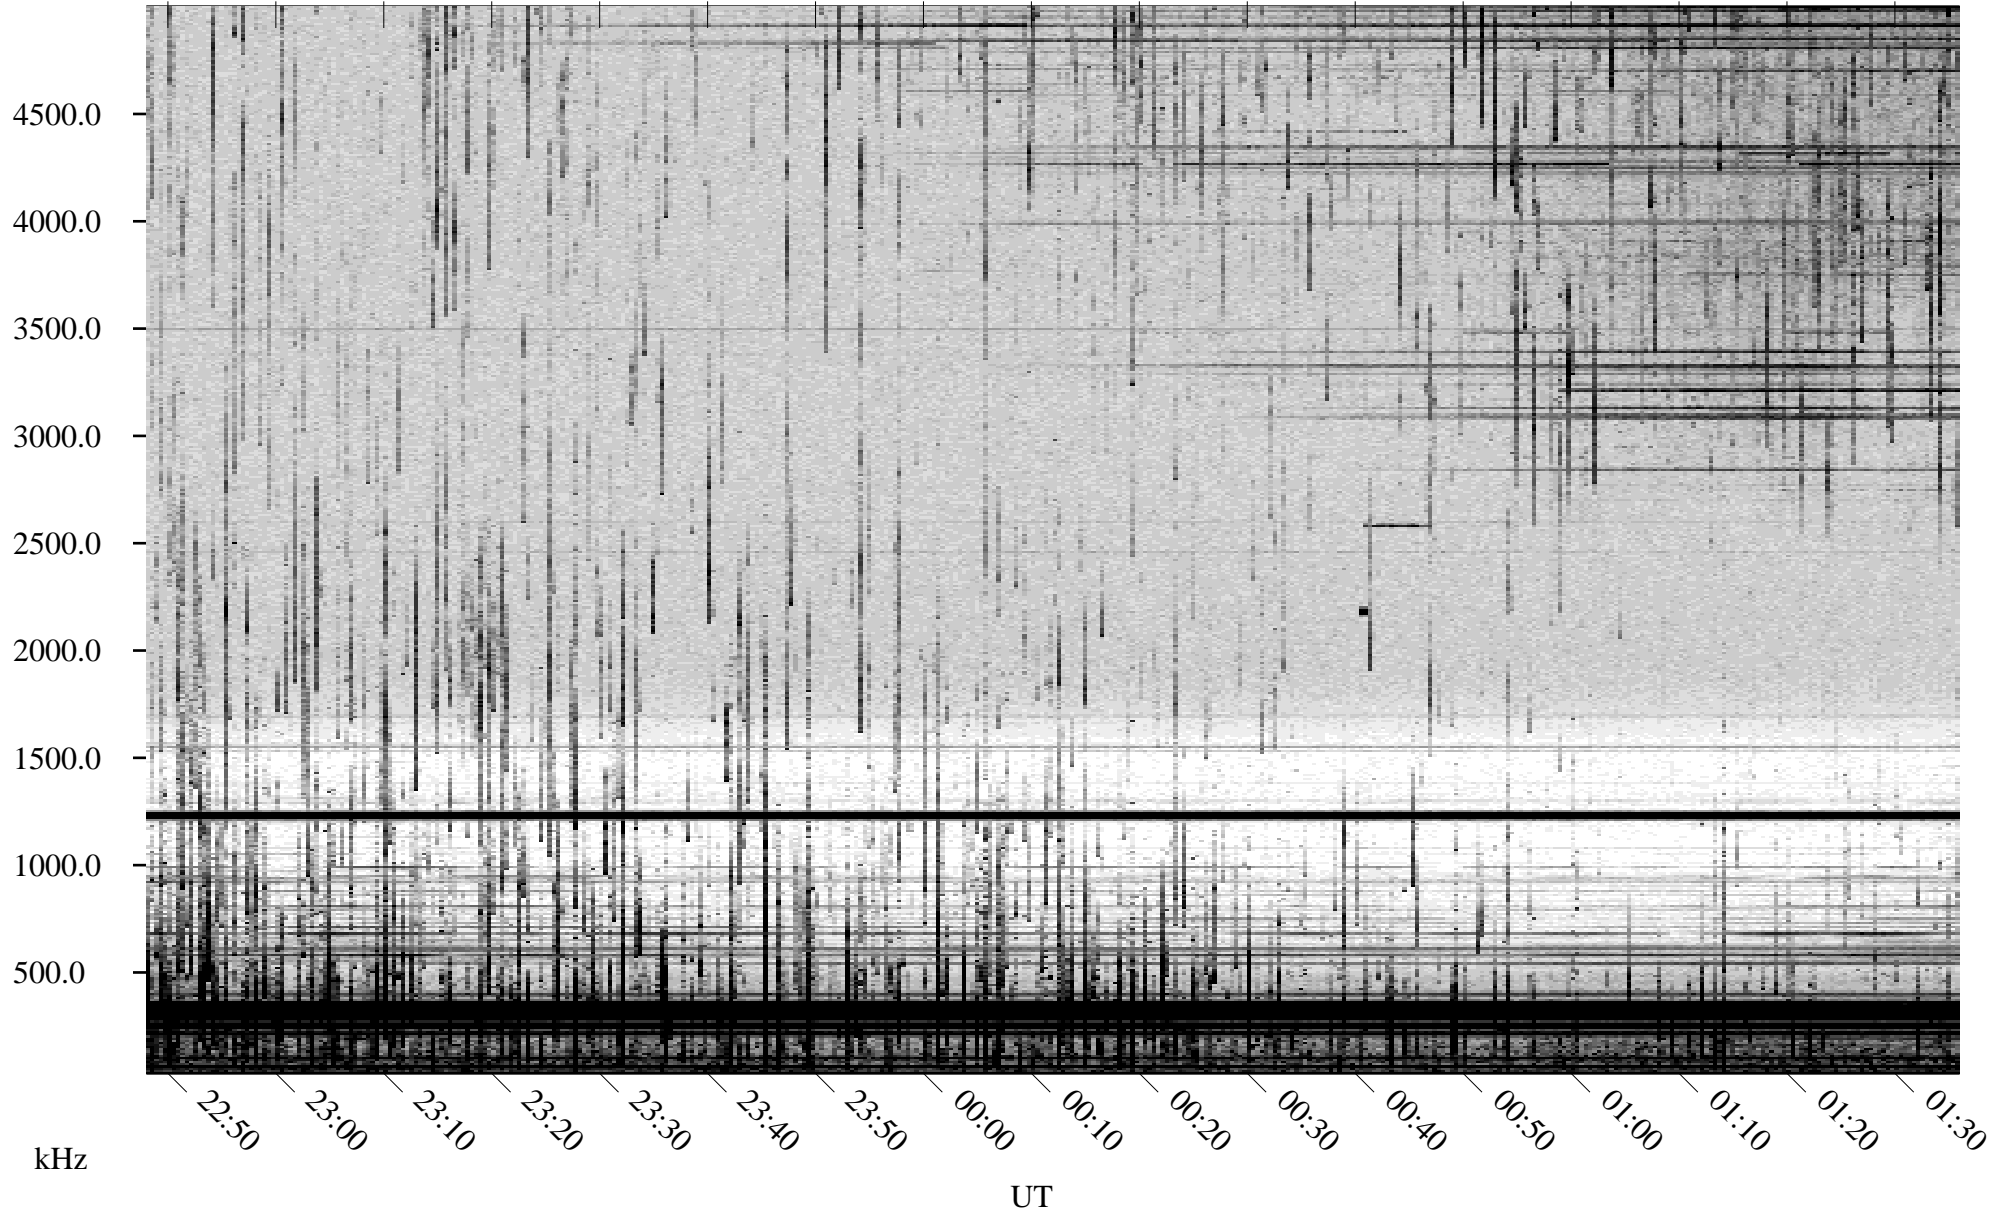

# 08/26/2001 Churchill, Manitoba

Linear Scale    Black = 161    White = 15

ch01238l.r00m max\_12

Page 1

# 08/26/2001 Churchill, Manitoba

Linear Scale    Black = 161    White = 15

ch01238l.r00m max\_12

Page 2

# 08/27/2001 Churchill, Manitoba

Linear Scale    Black = 161    White = 15

ch01238l.r00m max\_12

Page 3

# 08/27/2001 Churchill, Manitoba

Linear Scale    Black = 161    White = 15

ch01238l.r00m max\_12

Page 4