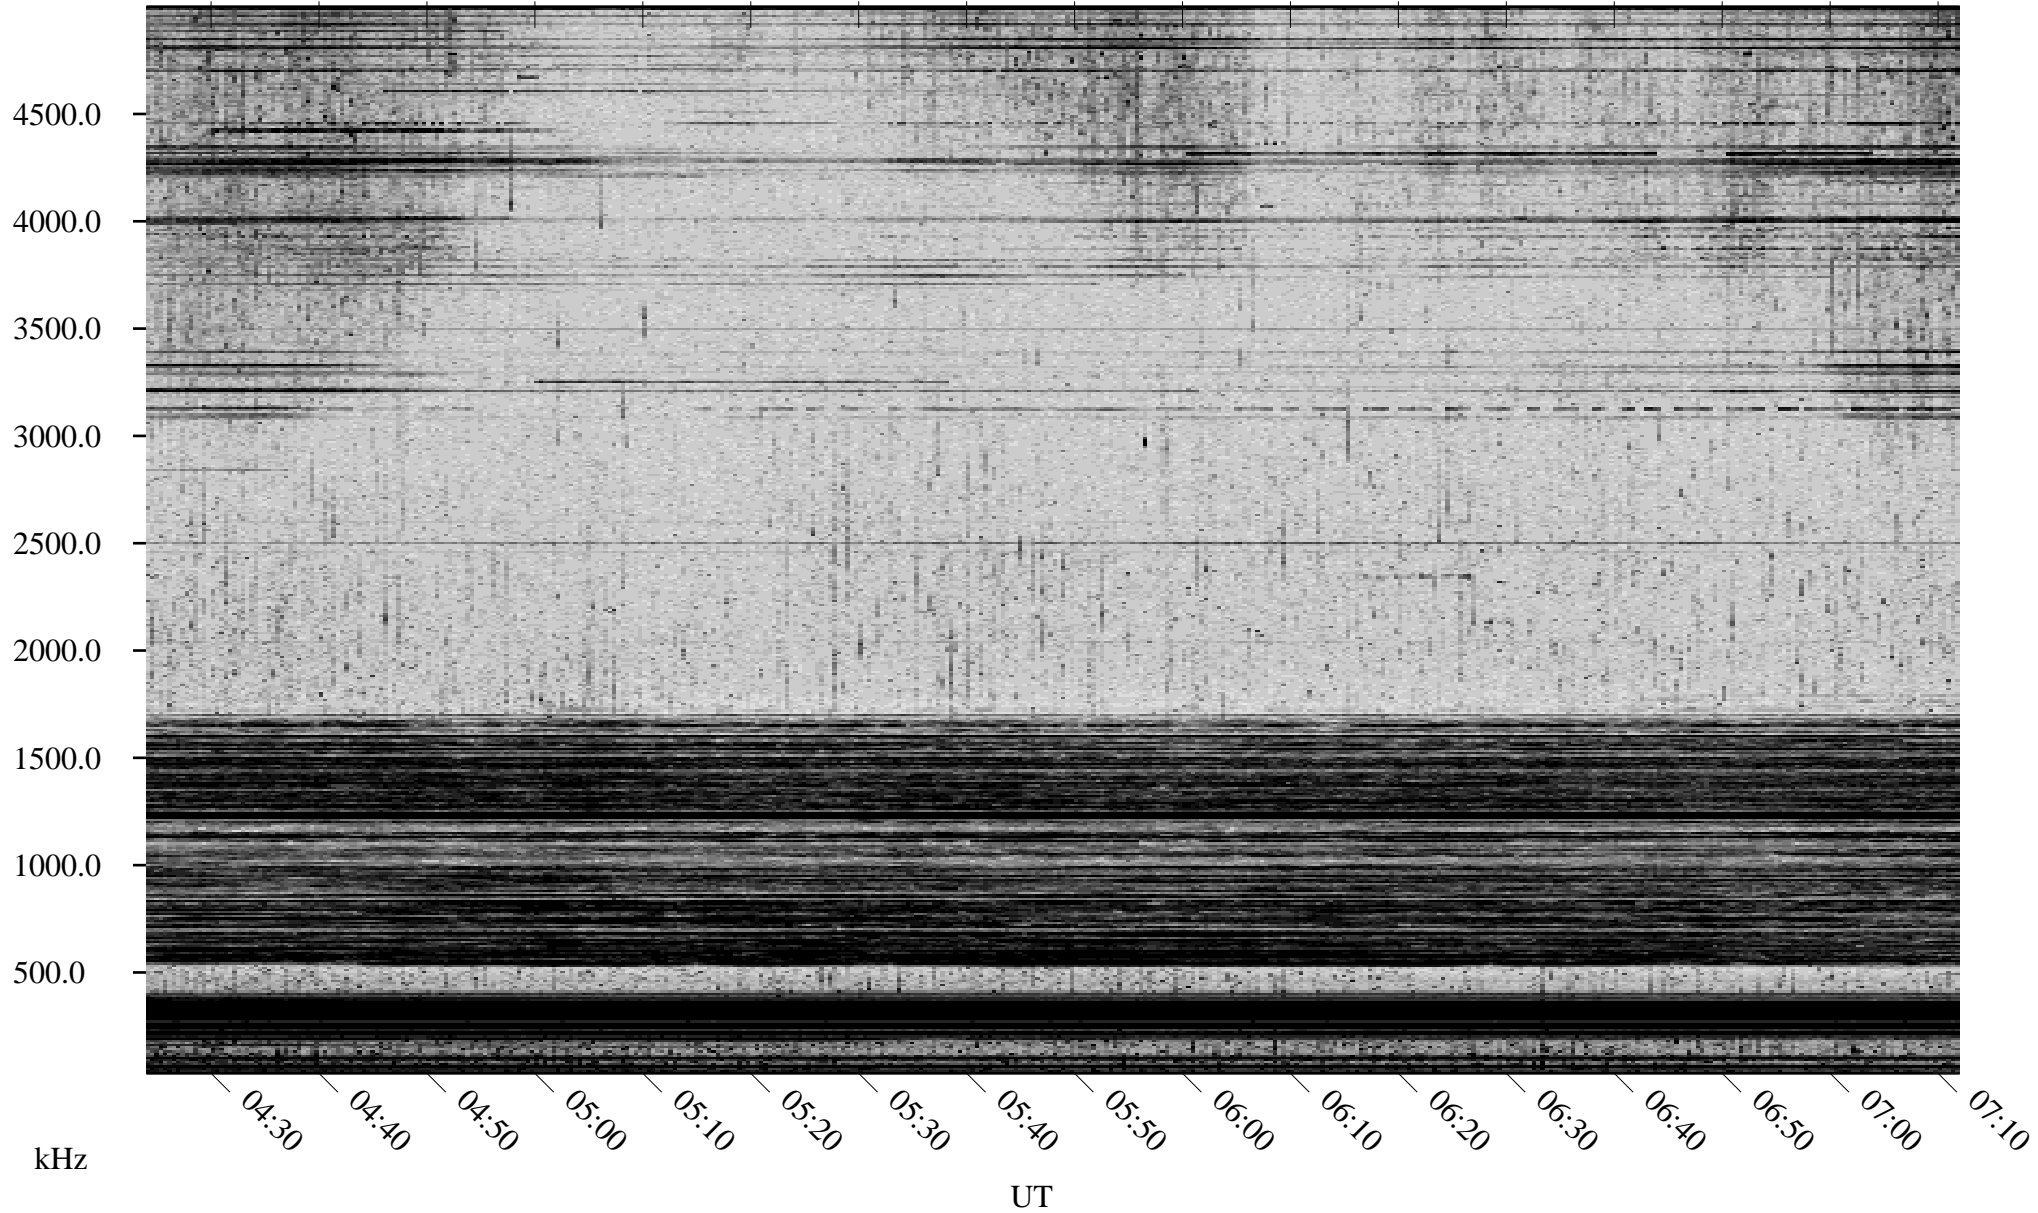

08/27/2001 Churchill, Manitoba

Linear Scale Black = 161 White = 15

ch01239l.r00m max_12

08/27/2001 Churchill, Manitoba

Linear Scale Black = 161 White = 15

ch01239l.r00m max_12

Page 2

08/28/2001 Churchill, Manitoba

Linear Scale Black = 161 White = 15

ch01239l.r00m max_12

Page 3

08/28/2001 Churchill, Manitoba

Linear Scale Black = 161 White = 15

ch01239l.r00m max_12

Page 4

08/28/2001 Churchill, Manitoba

Linear Scale Black = 161 White = 15

ch01239l.r00m max_12

Page 5

08/28/2001 Churchill, Manitoba

Linear Scale Black = 161 White = 15

ch01239l.r00m max_12

Page 6

08/28/2001 Churchill, Manitoba

Linear Scale Black = 161 White = 15

ch01239l.r00m max_12

Page 7