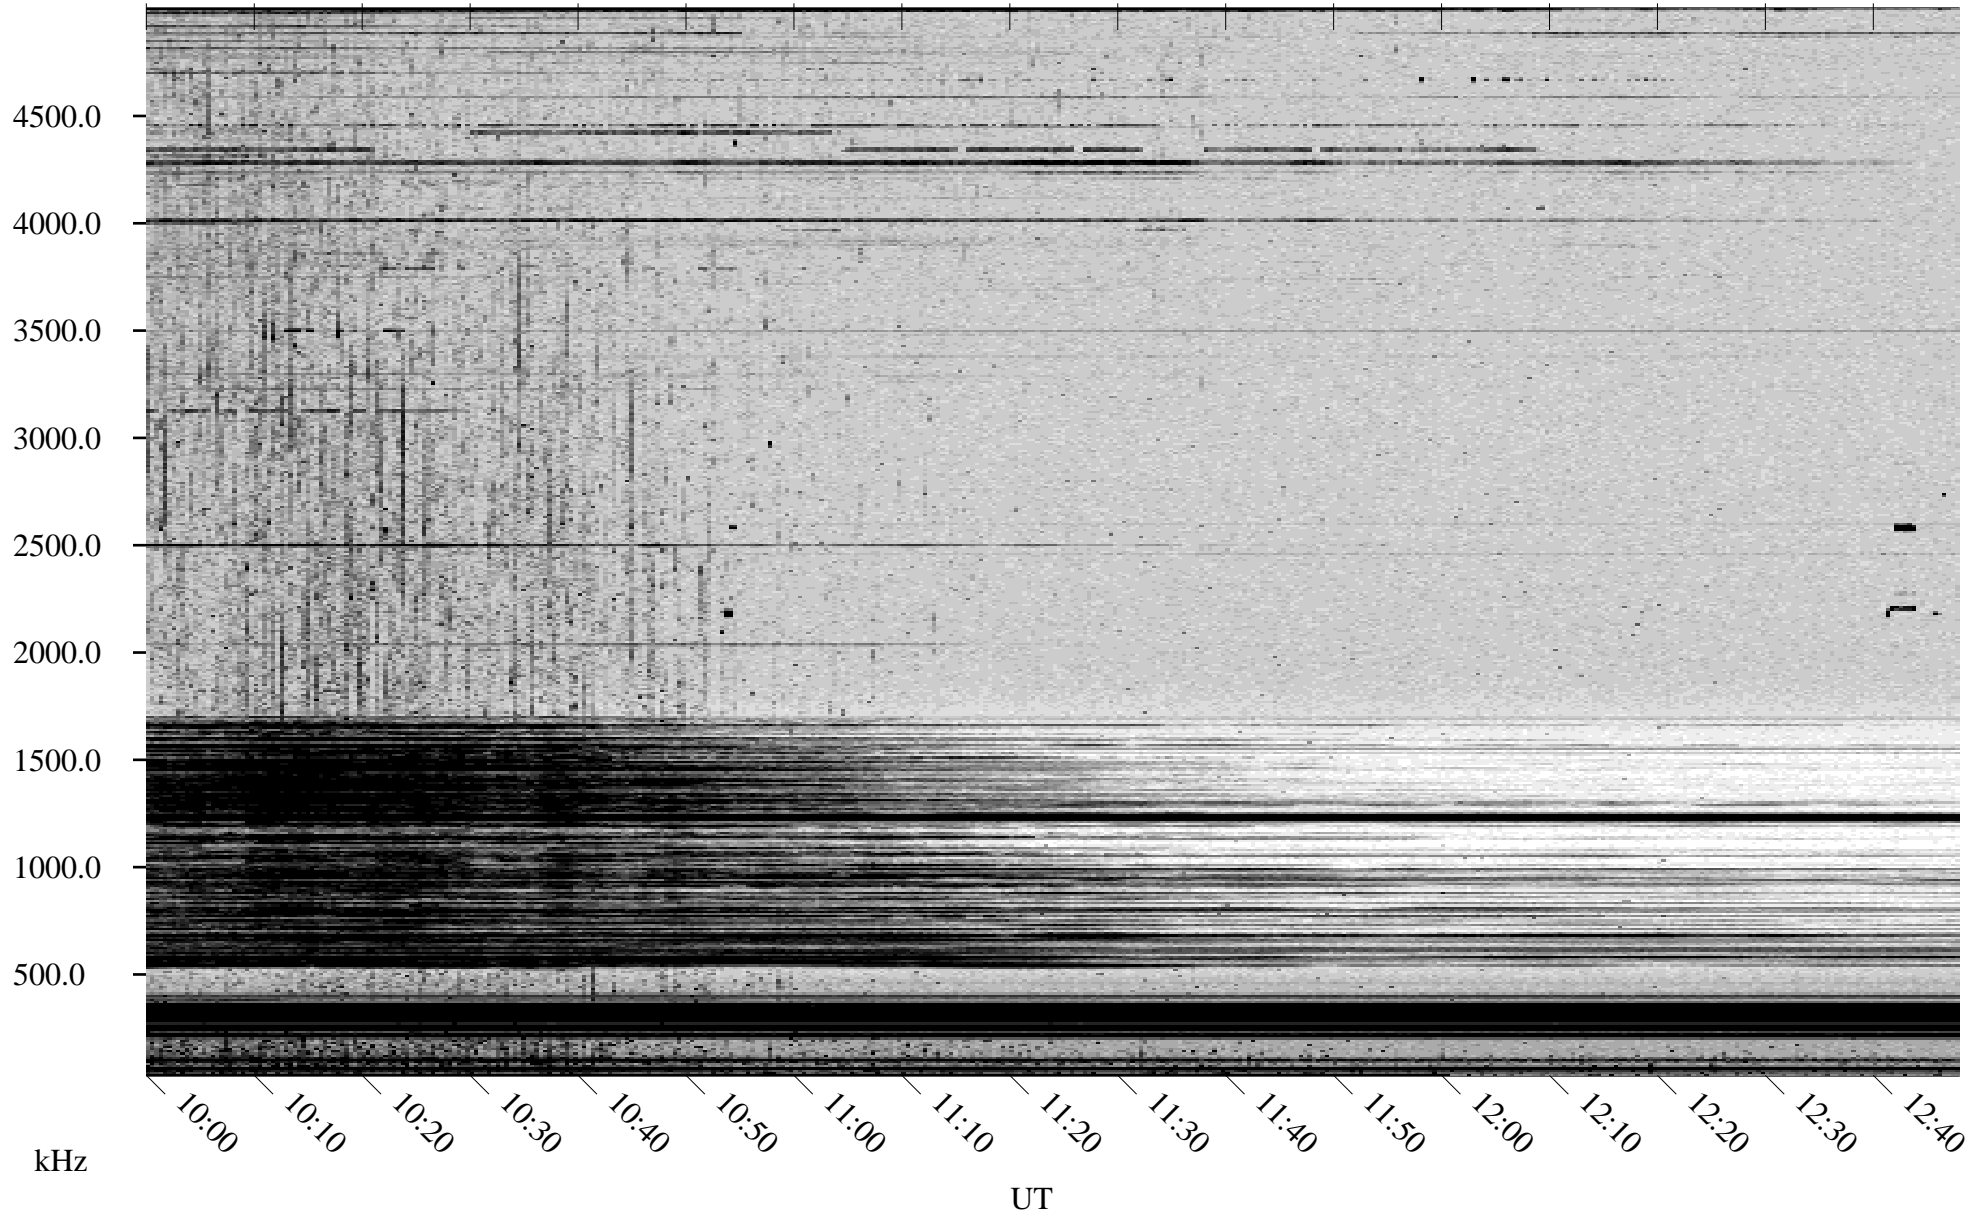

08/27/2001 Churchill, Manitoba

Linear Scale Black = 161 White = 15

ch01239l.r00m max_12

08/27/2001 Churchill, Manitoba

Linear Scale Black = 161 White = 15

ch01239l.r00m max_12

Page 2

08/28/2001 Churchill, Manitoba

Linear Scale Black = 161 White = 15

ch01239l.r00m max_12

Page 3

08/28/2001 Churchill, Manitoba

Linear Scale Black = 161 White = 15

ch01239l.r00m max_12

Page 4

08/28/2001 Churchill, Manitoba

Linear Scale Black = 161 White = 15

ch01239l.r00m max_12

Page 5

08/28/2001 Churchill, Manitoba

Linear Scale Black = 161 White = 15

ch01239l.r00m max_12

Page 6

08/28/2001 Churchill, Manitoba

Linear Scale Black = 161 White = 15

ch01239l.r00m max_12

Page 7