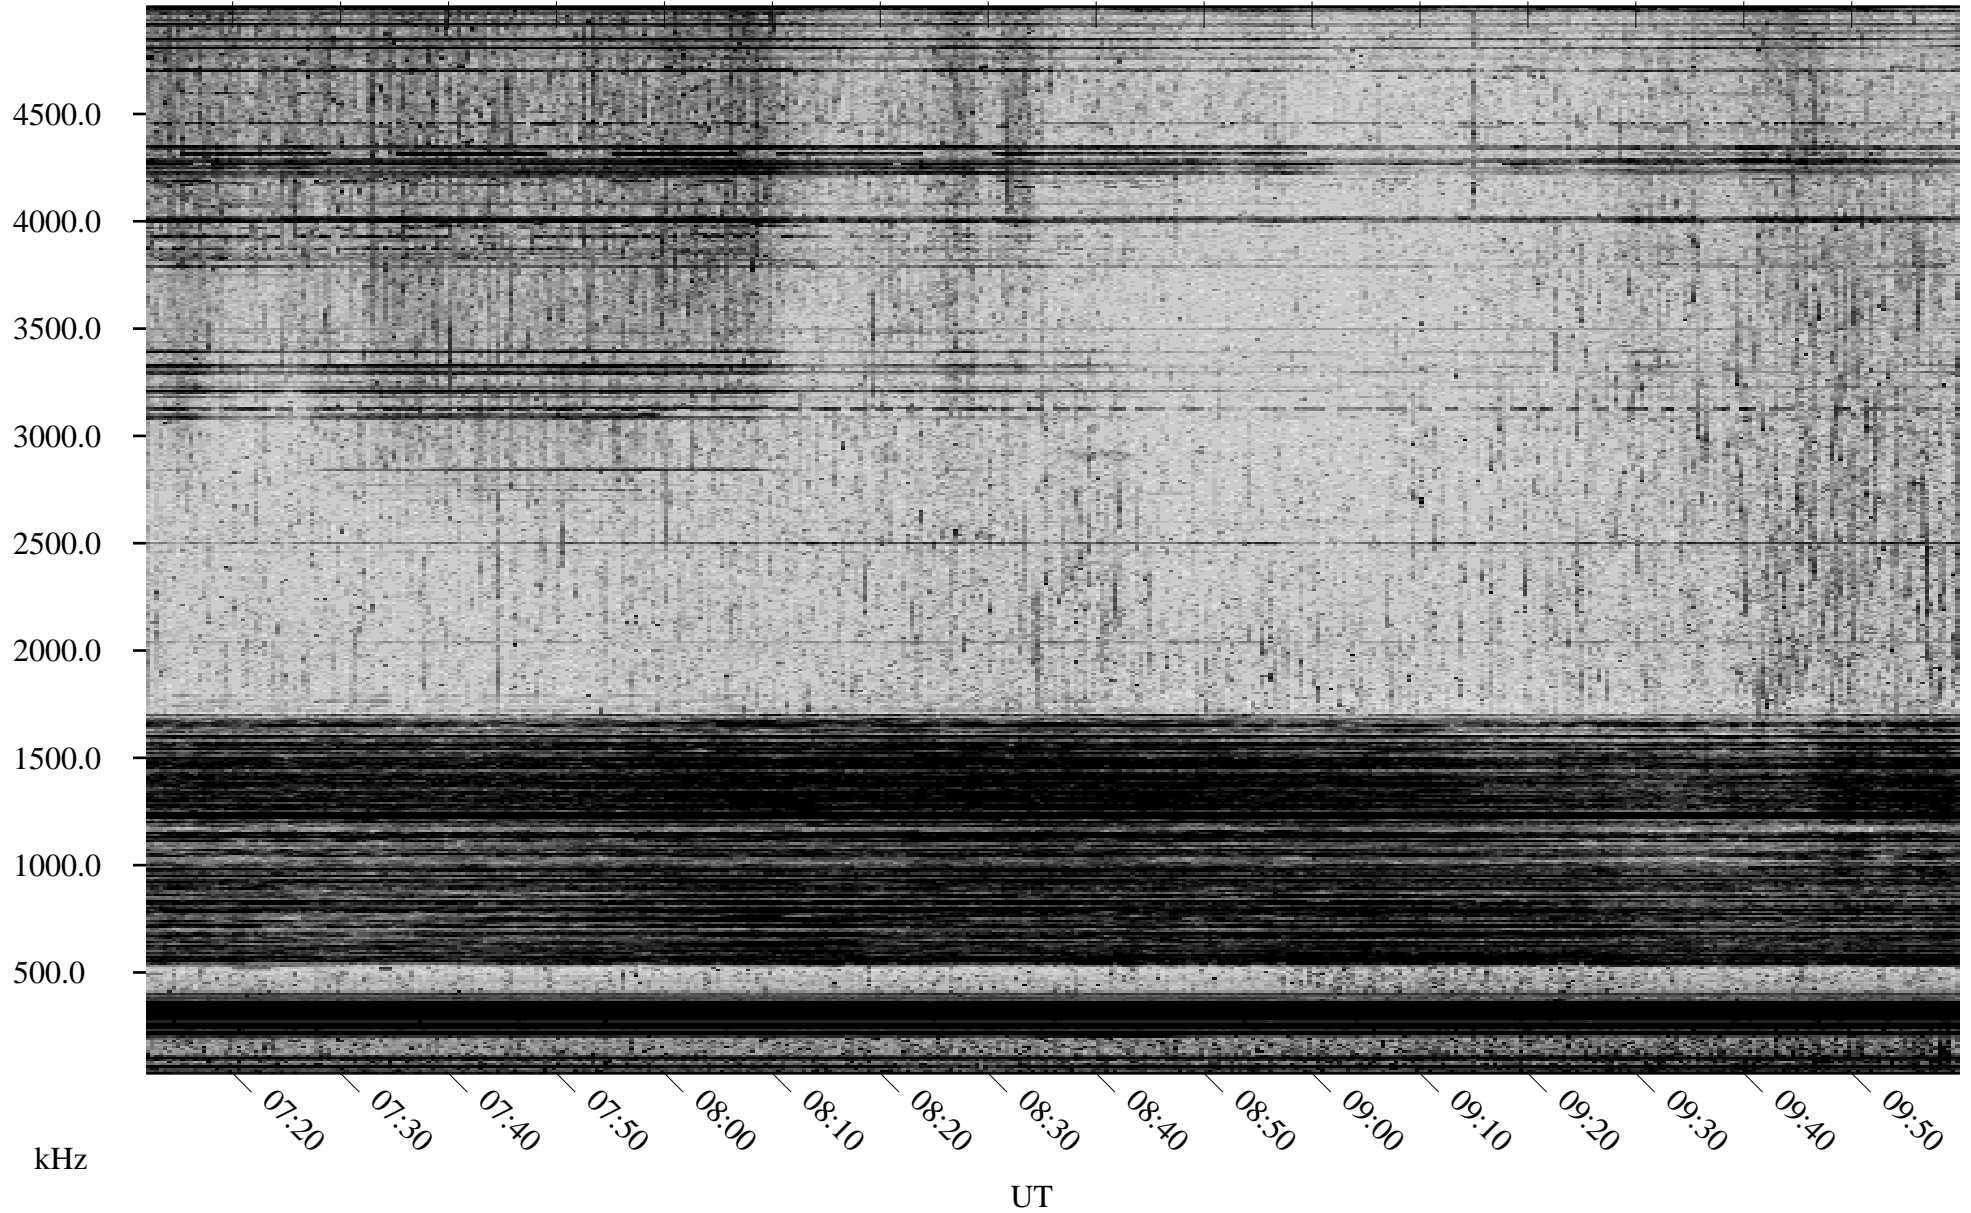

08/27/2001 Churchill, Manitoba

Linear Scale Black = 161 White = 15

ch01239l.r00m max_12

08/27/2001 Churchill, Manitoba

Linear Scale Black = 161 White = 15

ch01239l.r00m max_12

Page 2

08/28/2001 Churchill, Manitoba

Linear Scale Black = 161 White = 15

ch01239l.r00m max_12

Page 3

08/28/2001 Churchill, Manitoba

Linear Scale Black = 161 White = 15

ch01239l.r00m max_12

Page 4

08/28/2001 Churchill, Manitoba

Linear Scale Black = 161 White = 15

ch01239l.r00m max_12

Page 5

08/28/2001 Churchill, Manitoba

Linear Scale Black = 161 White = 15

ch01239l.r00m max_12

Page 6

08/28/2001 Churchill, Manitoba

Linear Scale Black = 161 White = 15

ch01239l.r00m max_12

Page 7