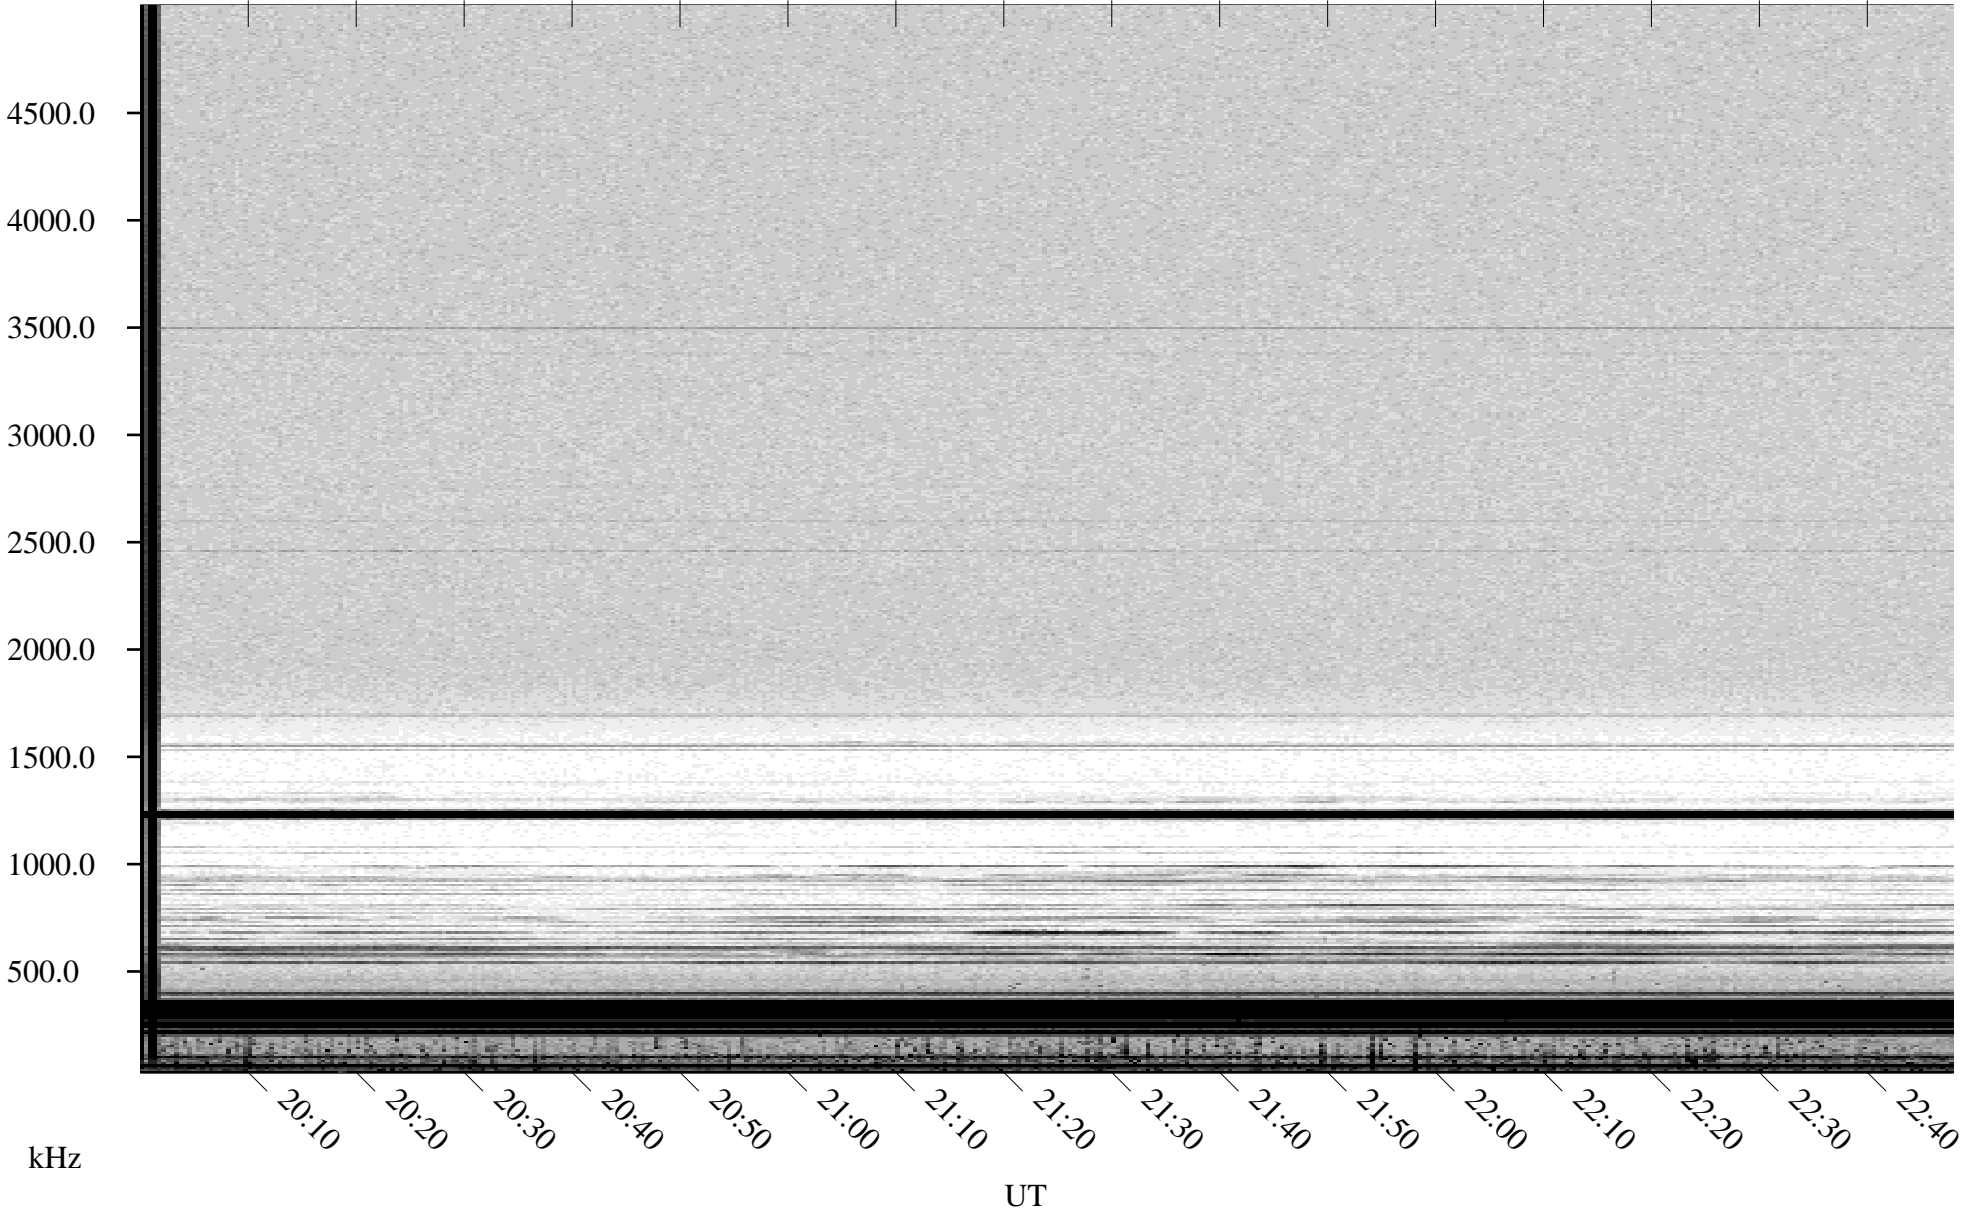

08/27/2001 Churchill, Manitoba

Linear Scale Black = 161 White = 15

ch01239l.r00m max_12

08/27/2001 Churchill, Manitoba

Linear Scale Black = 161 White = 15

ch01239l.r00m max_12

Page 2

08/28/2001 Churchill, Manitoba

Linear Scale Black = 161 White = 15

ch01239l.r00m max_12

Page 3

08/28/2001 Churchill, Manitoba

Linear Scale Black = 161 White = 15

ch01239l.r00m max_12

Page 4

08/28/2001 Churchill, Manitoba

Linear Scale Black = 161 White = 15

ch01239l.r00m max_12

Page 5

08/28/2001 Churchill, Manitoba

Linear Scale Black = 161 White = 15

ch01239l.r00m max_12

Page 6

08/28/2001 Churchill, Manitoba

Linear Scale Black = 161 White = 15

ch01239l.r00m max_12

Page 7