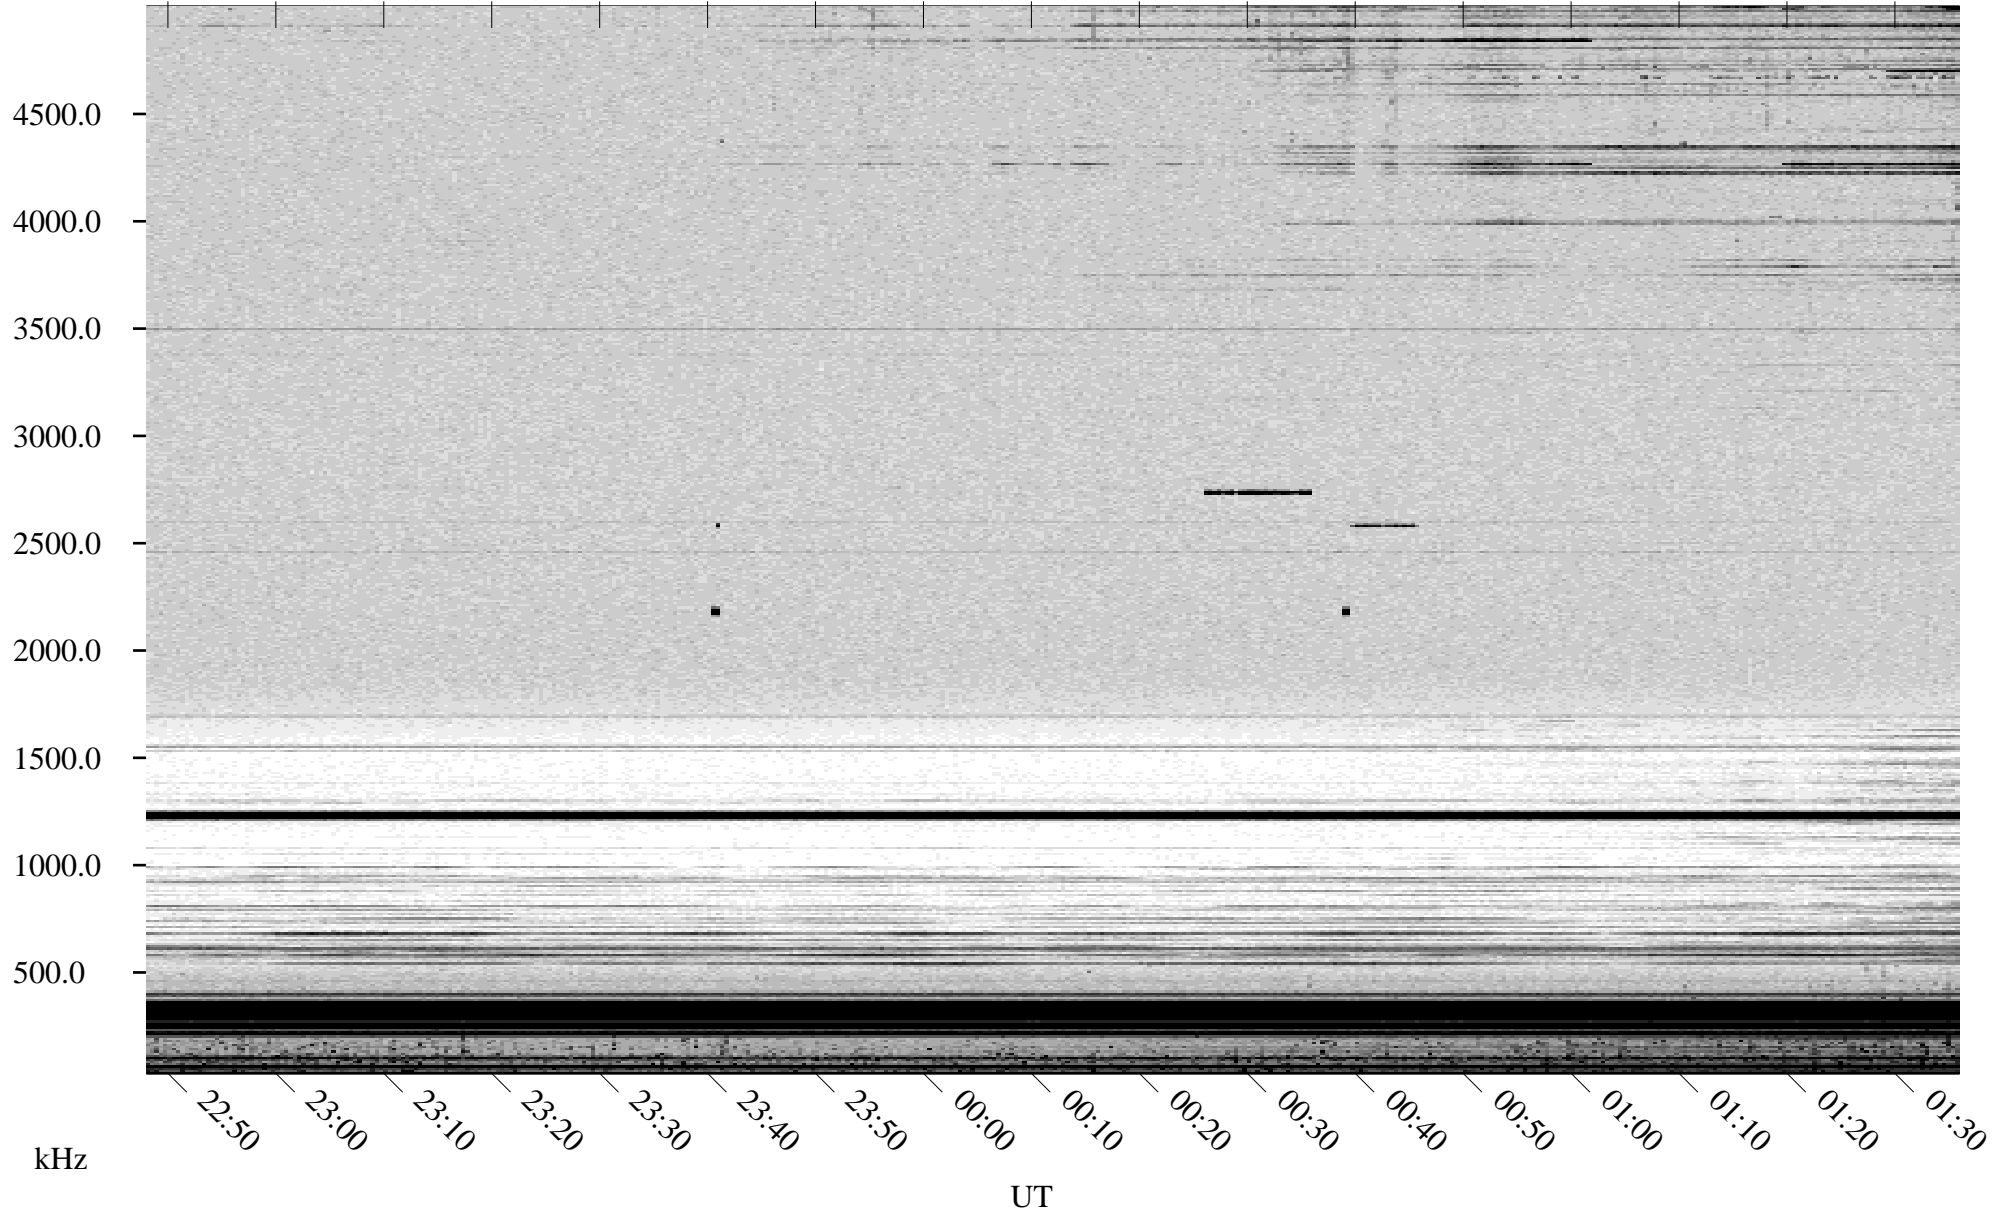

08/27/2001 Churchill, Manitoba

Linear Scale Black = 161 White = 15

ch01239l.r00m max_12

08/27/2001 Churchill, Manitoba

Linear Scale Black = 161 White = 15

ch01239l.r00m max_12

Page 2

08/28/2001 Churchill, Manitoba

Linear Scale Black = 161 White = 15

ch01239l.r00m max_12

Page 3

08/28/2001 Churchill, Manitoba

Linear Scale Black = 161 White = 15

ch01239l.r00m max_12

Page 4

08/28/2001 Churchill, Manitoba

Linear Scale Black = 161 White = 15

ch01239l.r00m max_12

Page 5

08/28/2001 Churchill, Manitoba

Linear Scale Black = 161 White = 15

ch01239l.r00m max_12

Page 6

08/28/2001 Churchill, Manitoba

Linear Scale Black = 161 White = 15

ch01239l.r00m max_12

Page 7