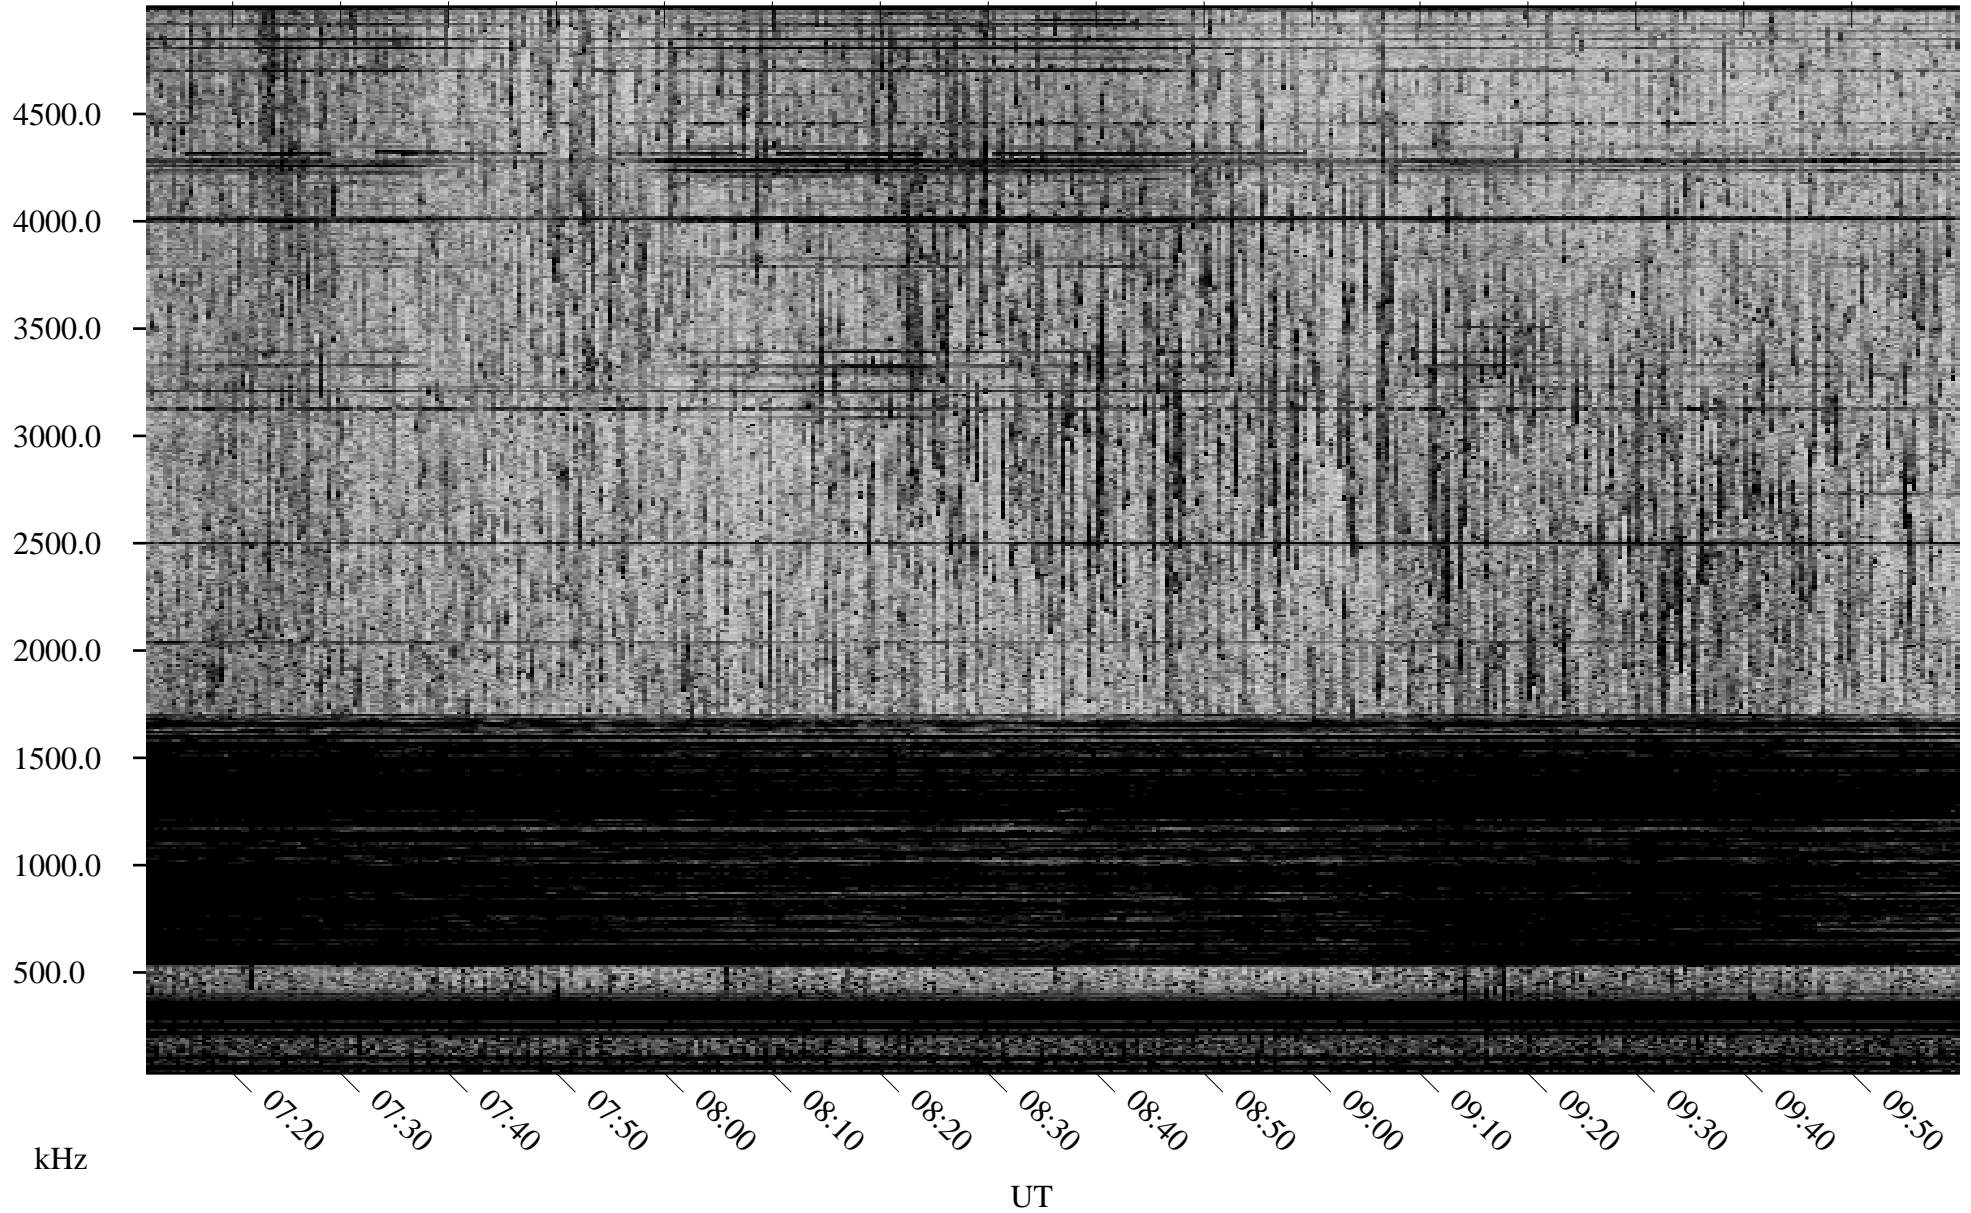

08/28/2001 Churchill, Manitoba

Linear Scale Black = 161 White = 15

ch01240l.r01m max_12

Page 1

08/28/2001 Churchill, Manitoba

Linear Scale Black = 161 White = 15

ch01240l.r01m max_12

Page 2

08/29/2001 Churchill, Manitoba

Linear Scale Black = 161 White = 15

ch01240l.r01m max_12

Page 3

08/29/2001 Churchill, Manitoba

Linear Scale Black = 161 White = 15

ch01240l.r01m max_12

Page 4

08/29/2001 Churchill, Manitoba

Linear Scale Black = 161 White = 15

ch01240l.r01m max_12

Page 5

08/29/2001 Churchill, Manitoba

Linear Scale Black = 161 White = 15

ch01240l.r01m max_12

Page 6

08/29/2001 Churchill, Manitoba

Linear Scale Black = 161 White = 15

ch01240l.r01m max_12

Page 7

08/29/2001 Churchill, Manitoba

Linear Scale Black = 161 White = 15

ch01240l.r01m max_12