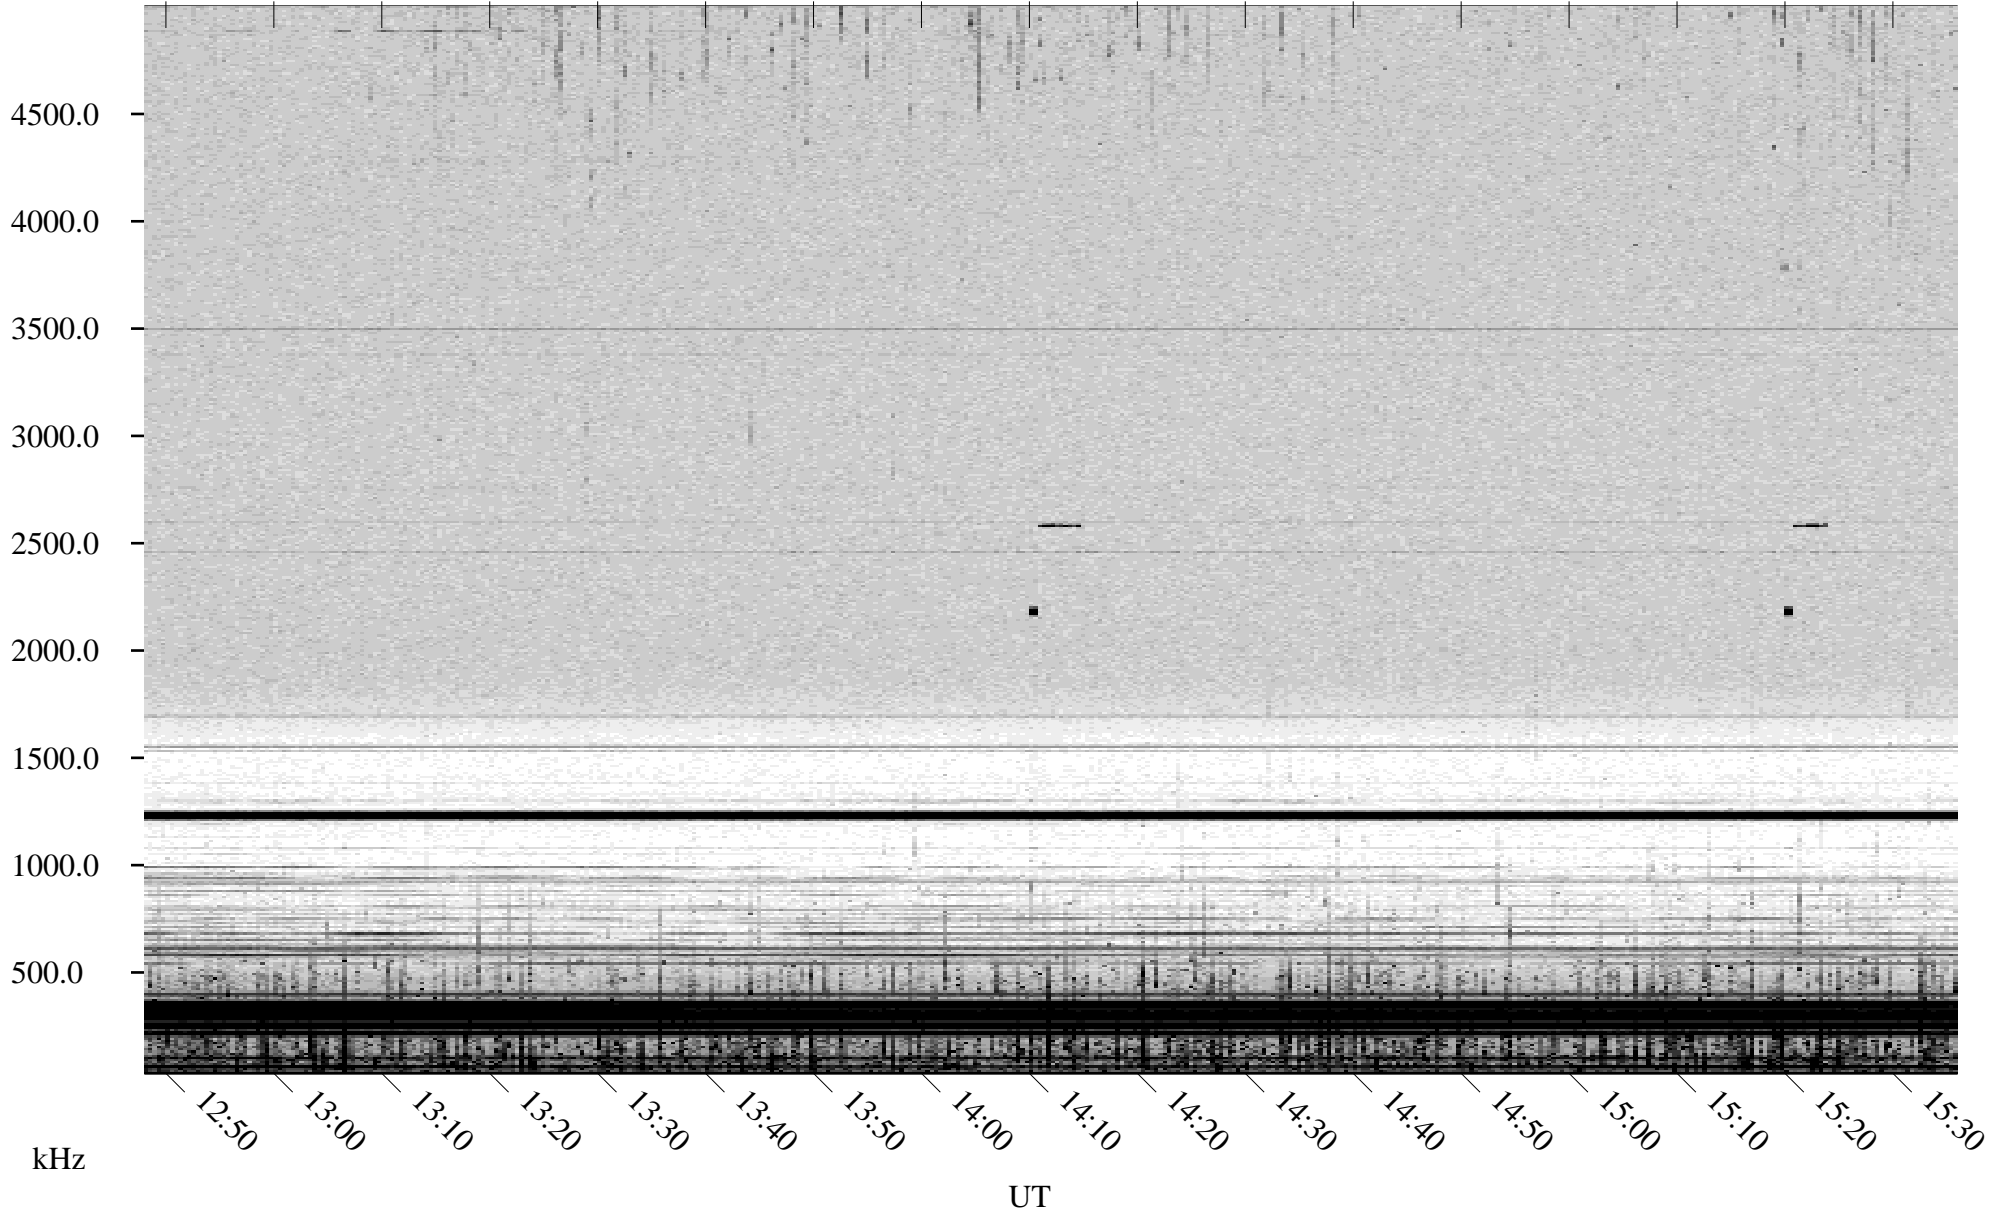

08/28/2001 Churchill, Manitoba

Linear Scale Black = 161 White = 15

ch01240l.r01m max_12

Page 1

08/28/2001 Churchill, Manitoba

Linear Scale Black = 161 White = 15

ch01240l.r01m max_12

Page 2

08/29/2001 Churchill, Manitoba

Linear Scale Black = 161 White = 15

ch01240l.r01m max_12

Page 3

08/29/2001 Churchill, Manitoba

Linear Scale Black = 161 White = 15

ch01240l.r01m max_12

Page 4

08/29/2001 Churchill, Manitoba

Linear Scale Black = 161 White = 15

ch01240l.r01m max_12

Page 5

08/29/2001 Churchill, Manitoba

Linear Scale Black = 161 White = 15

ch01240l.r01m max_12

Page 6

08/29/2001 Churchill, Manitoba

Linear Scale Black = 161 White = 15

ch01240l.r01m max_12

Page 7

08/29/2001 Churchill, Manitoba

Linear Scale Black = 161 White = 15

ch01240l.r01m max_12