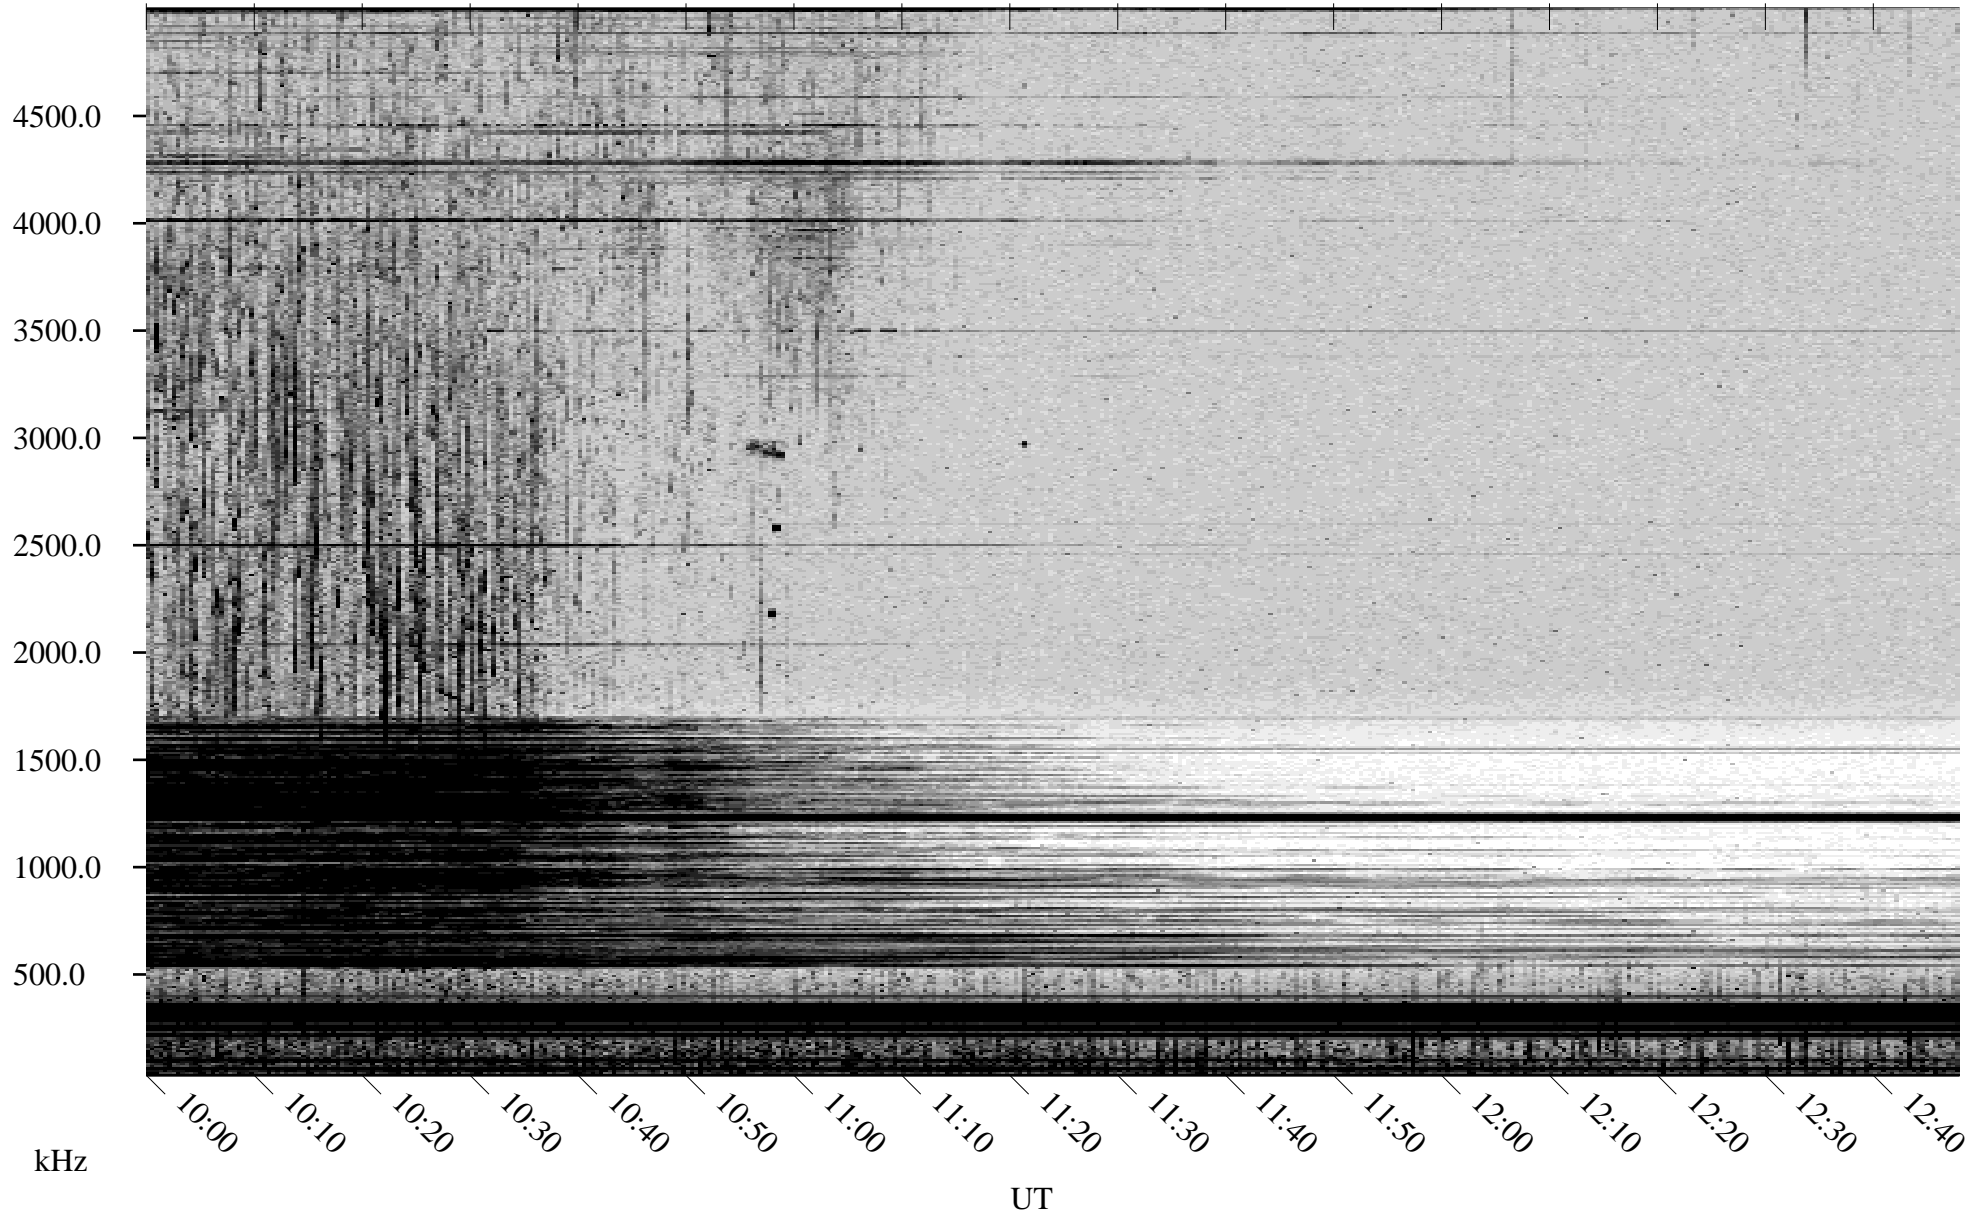

08/28/2001 Churchill, Manitoba

Linear Scale Black = 161 White = 15

ch01240l.r01m max_12

Page 1

08/28/2001 Churchill, Manitoba

Linear Scale Black = 161 White = 15

ch01240l.r01m max_12

Page 2

08/29/2001 Churchill, Manitoba

Linear Scale Black = 161 White = 15

ch01240l.r01m max_12

Page 3

08/29/2001 Churchill, Manitoba

Linear Scale Black = 161 White = 15

ch01240l.r01m max_12

Page 4

08/29/2001 Churchill, Manitoba

Linear Scale Black = 161 White = 15

ch01240l.r01m max_12

Page 5

08/29/2001 Churchill, Manitoba

Linear Scale Black = 161 White = 15

ch01240l.r01m max_12

Page 6

08/29/2001 Churchill, Manitoba

Linear Scale Black = 161 White = 15

ch01240l.r01m max_12

Page 7

08/29/2001 Churchill, Manitoba

Linear Scale Black = 161 White = 15

ch01240l.r01m max_12