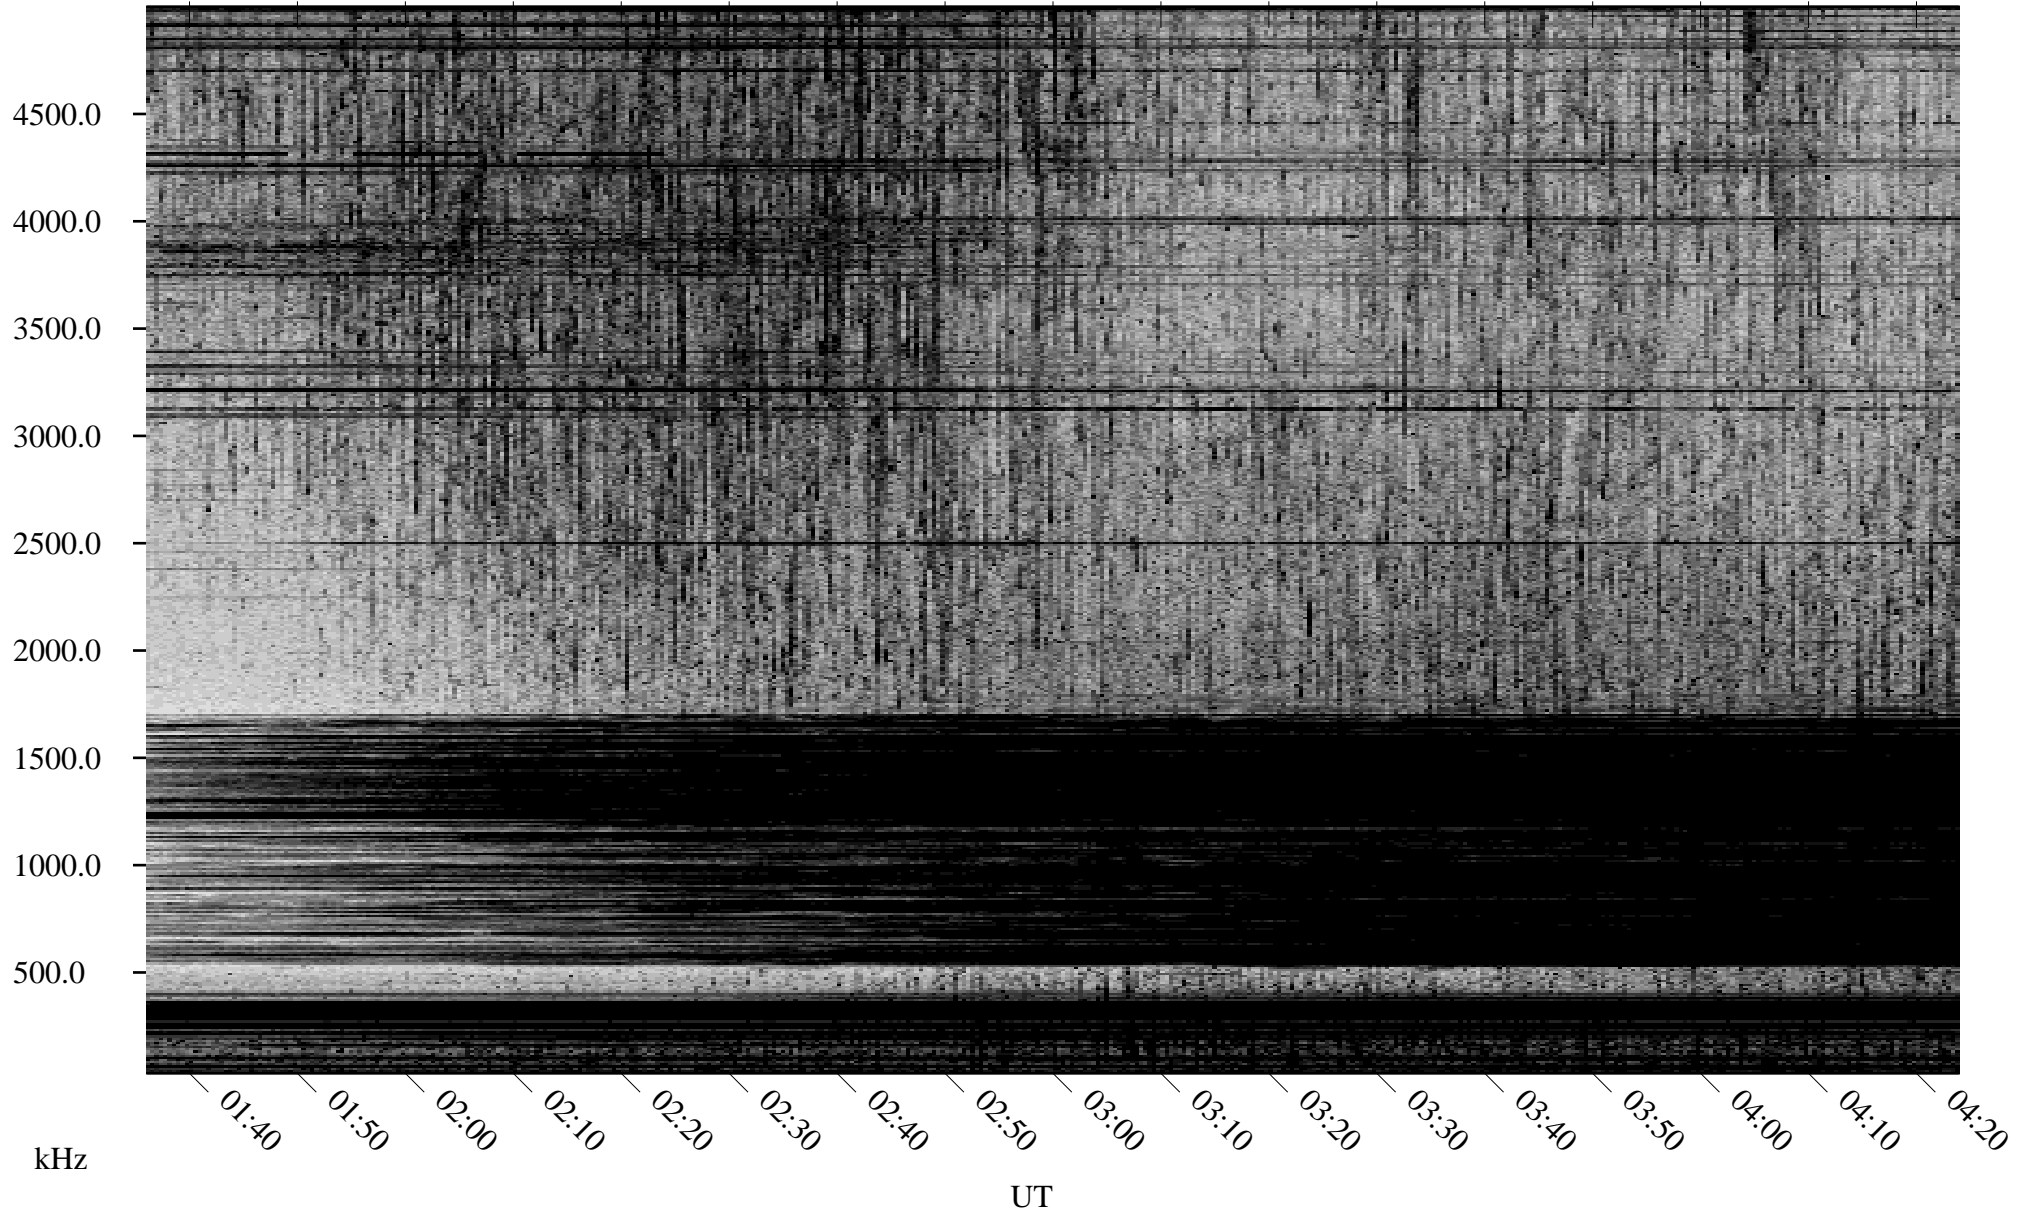

08/28/2001 Churchill, Manitoba

Linear Scale Black = 161 White = 15

ch01240l.r01m max_12

Page 1

08/28/2001 Churchill, Manitoba

Linear Scale Black = 161 White = 15

ch01240l.r01m max_12

Page 2

08/29/2001 Churchill, Manitoba

Linear Scale Black = 161 White = 15

ch01240l.r01m max_12

Page 3

08/29/2001 Churchill, Manitoba

Linear Scale Black = 161 White = 15

ch01240l.r01m max_12

Page 4

08/29/2001 Churchill, Manitoba

Linear Scale Black = 161 White = 15

ch01240l.r01m max_12

Page 5

08/29/2001 Churchill, Manitoba

Linear Scale Black = 161 White = 15

ch01240l.r01m max_12

Page 6

08/29/2001 Churchill, Manitoba

Linear Scale Black = 161 White = 15

ch01240l.r01m max_12

Page 7

08/29/2001 Churchill, Manitoba

Linear Scale Black = 161 White = 15

ch01240l.r01m max_12