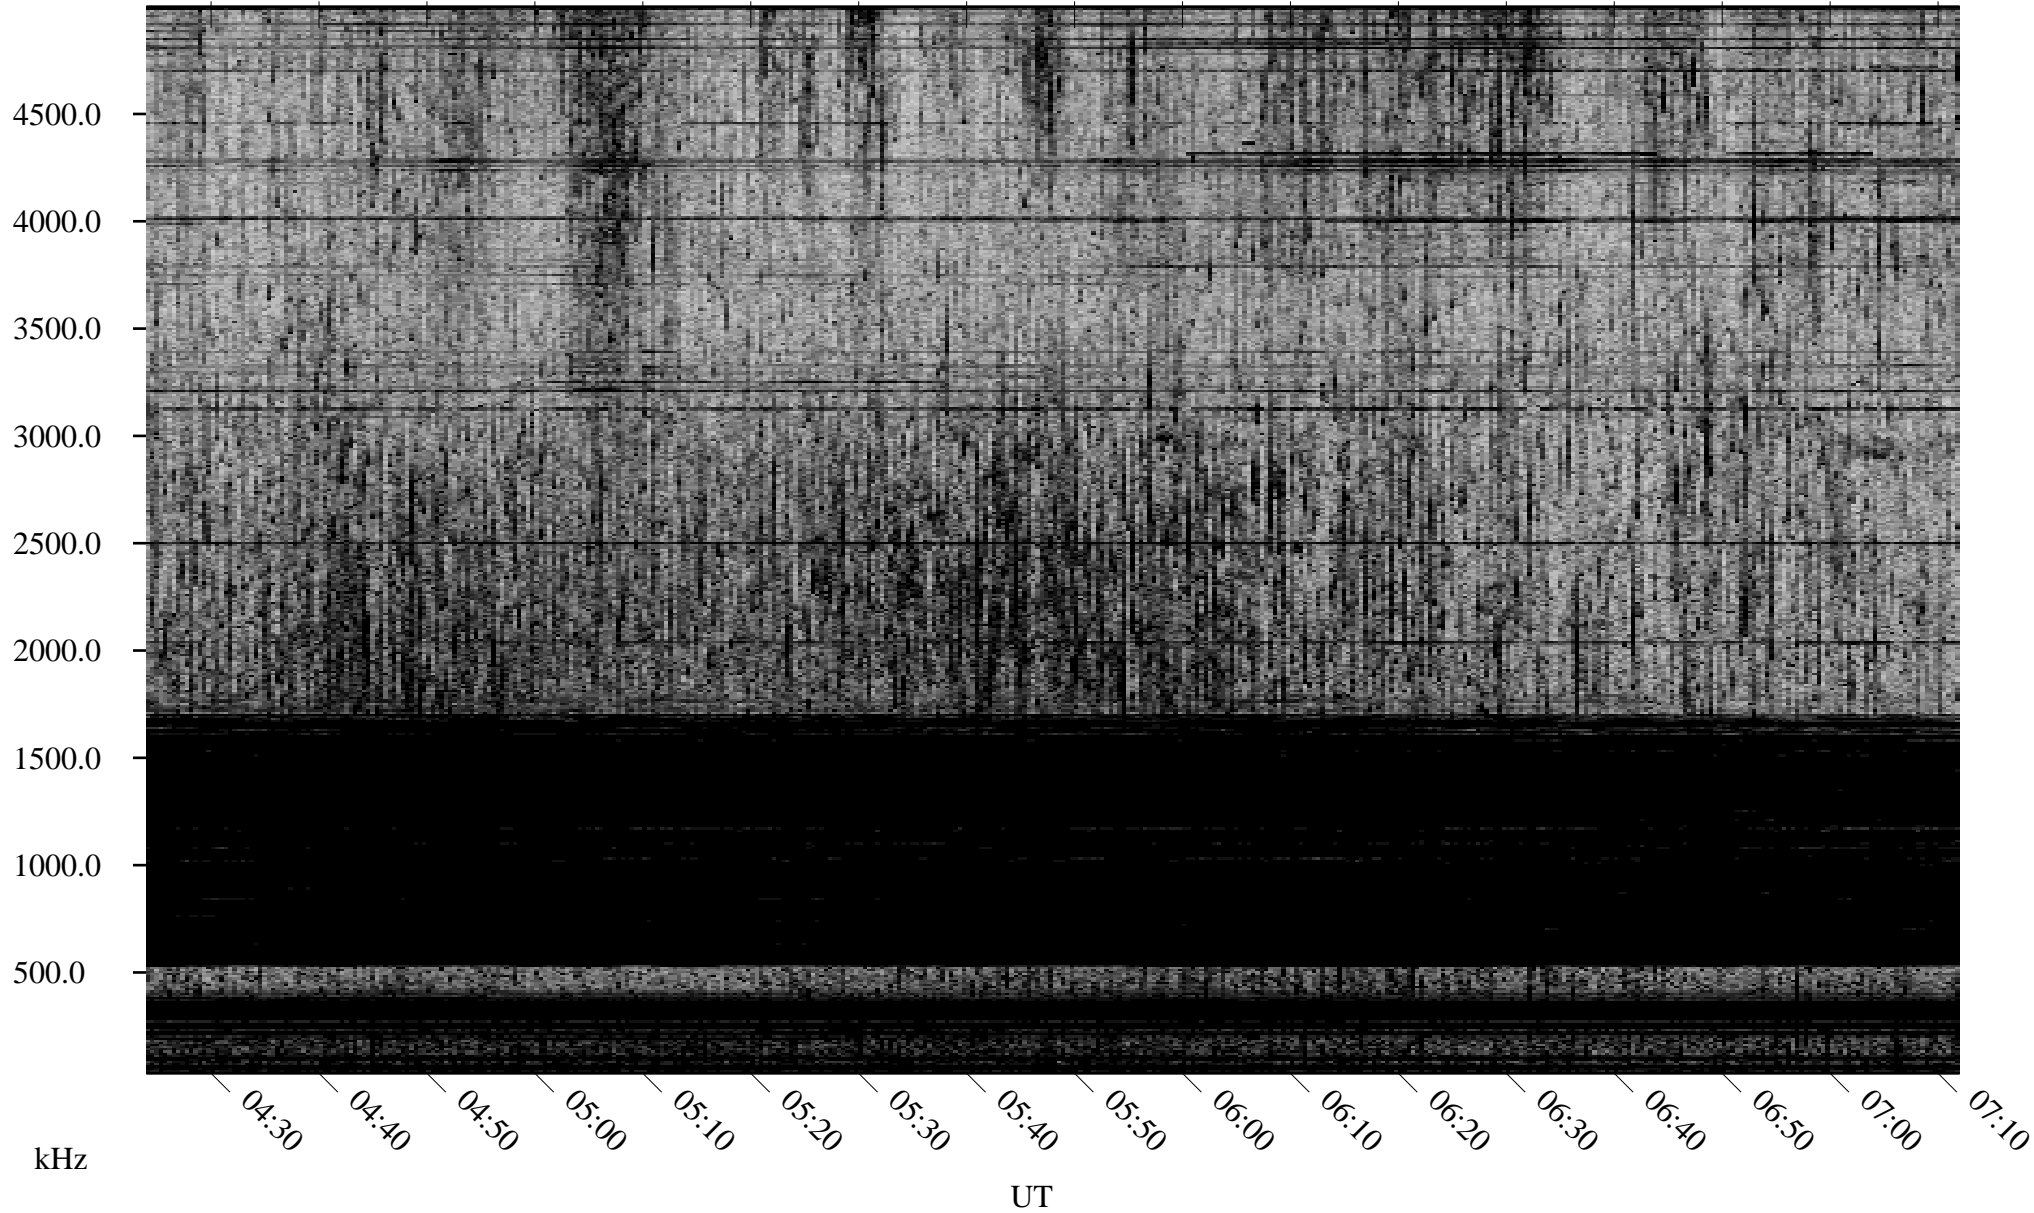

08/28/2001 Churchill, Manitoba

Linear Scale Black = 161 White = 15

ch01240l.r01m max_12

Page 1

08/28/2001 Churchill, Manitoba

Linear Scale Black = 161 White = 15

ch01240l.r01m max_12

Page 2

08/29/2001 Churchill, Manitoba

Linear Scale Black = 161 White = 15

ch01240l.r01m max_12

Page 3

08/29/2001 Churchill, Manitoba

Linear Scale Black = 161 White = 15

ch01240l.r01m max_12

Page 4

08/29/2001 Churchill, Manitoba

Linear Scale Black = 161 White = 15

ch01240l.r01m max_12

Page 5

08/29/2001 Churchill, Manitoba

Linear Scale Black = 161 White = 15

ch01240l.r01m max_12

Page 6

08/29/2001 Churchill, Manitoba

Linear Scale Black = 161 White = 15

ch01240l.r01m max_12

Page 7

08/29/2001 Churchill, Manitoba

Linear Scale Black = 161 White = 15

ch01240l.r01m max_12