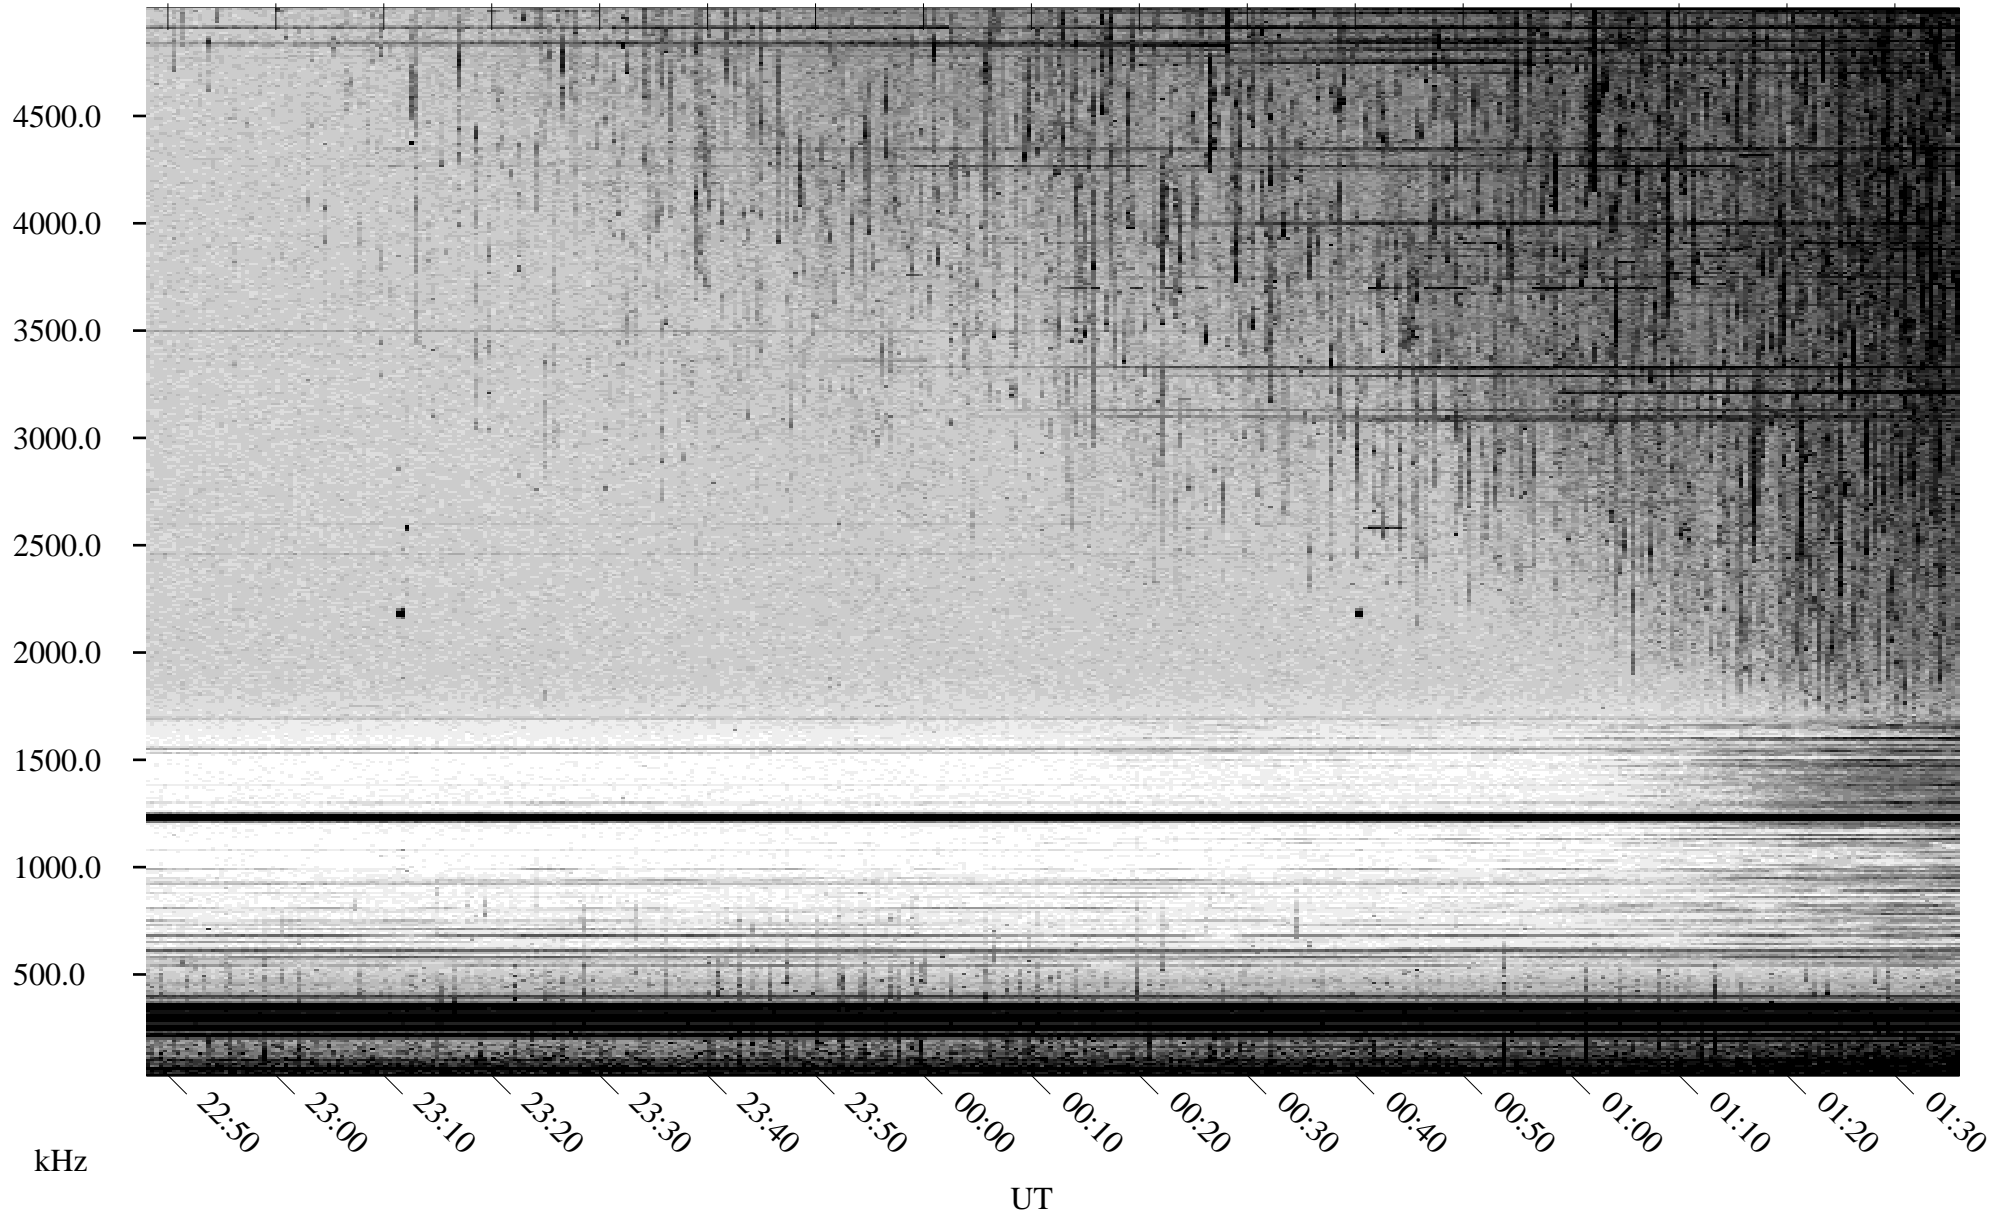

08/29/2001 Churchill, Manitoba

Linear Scale Black = 161 White = 15

ch012411.r00m max_12

Page 1

08/29/2001 Churchill, Manitoba

Linear Scale Black = 161 White = 15

ch012411.r00m max_12

Page 2

08/30/2001 Churchill, Manitoba

Linear Scale Black = 161 White = 15

ch012411.r00m max_12

Page 3

08/30/2001 Churchill, Manitoba

Linear Scale Black = 161 White = 15

ch012411.r00m max_12

Page 4

08/30/2001 Churchill, Manitoba

Linear Scale Black = 161 White = 15

ch012411.r00m max_12

Page 5

08/30/2001 Churchill, Manitoba

Linear Scale Black = 161 White = 15

ch012411.r00m max_12

Page 6

08/30/2001 Churchill, Manitoba

Linear Scale Black = 161 White = 15

ch012411.r00m max_12

Page 7

08/30/2001 Churchill, Manitoba

Linear Scale Black = 161 White = 15

ch012411.r00m max_12

Page 8