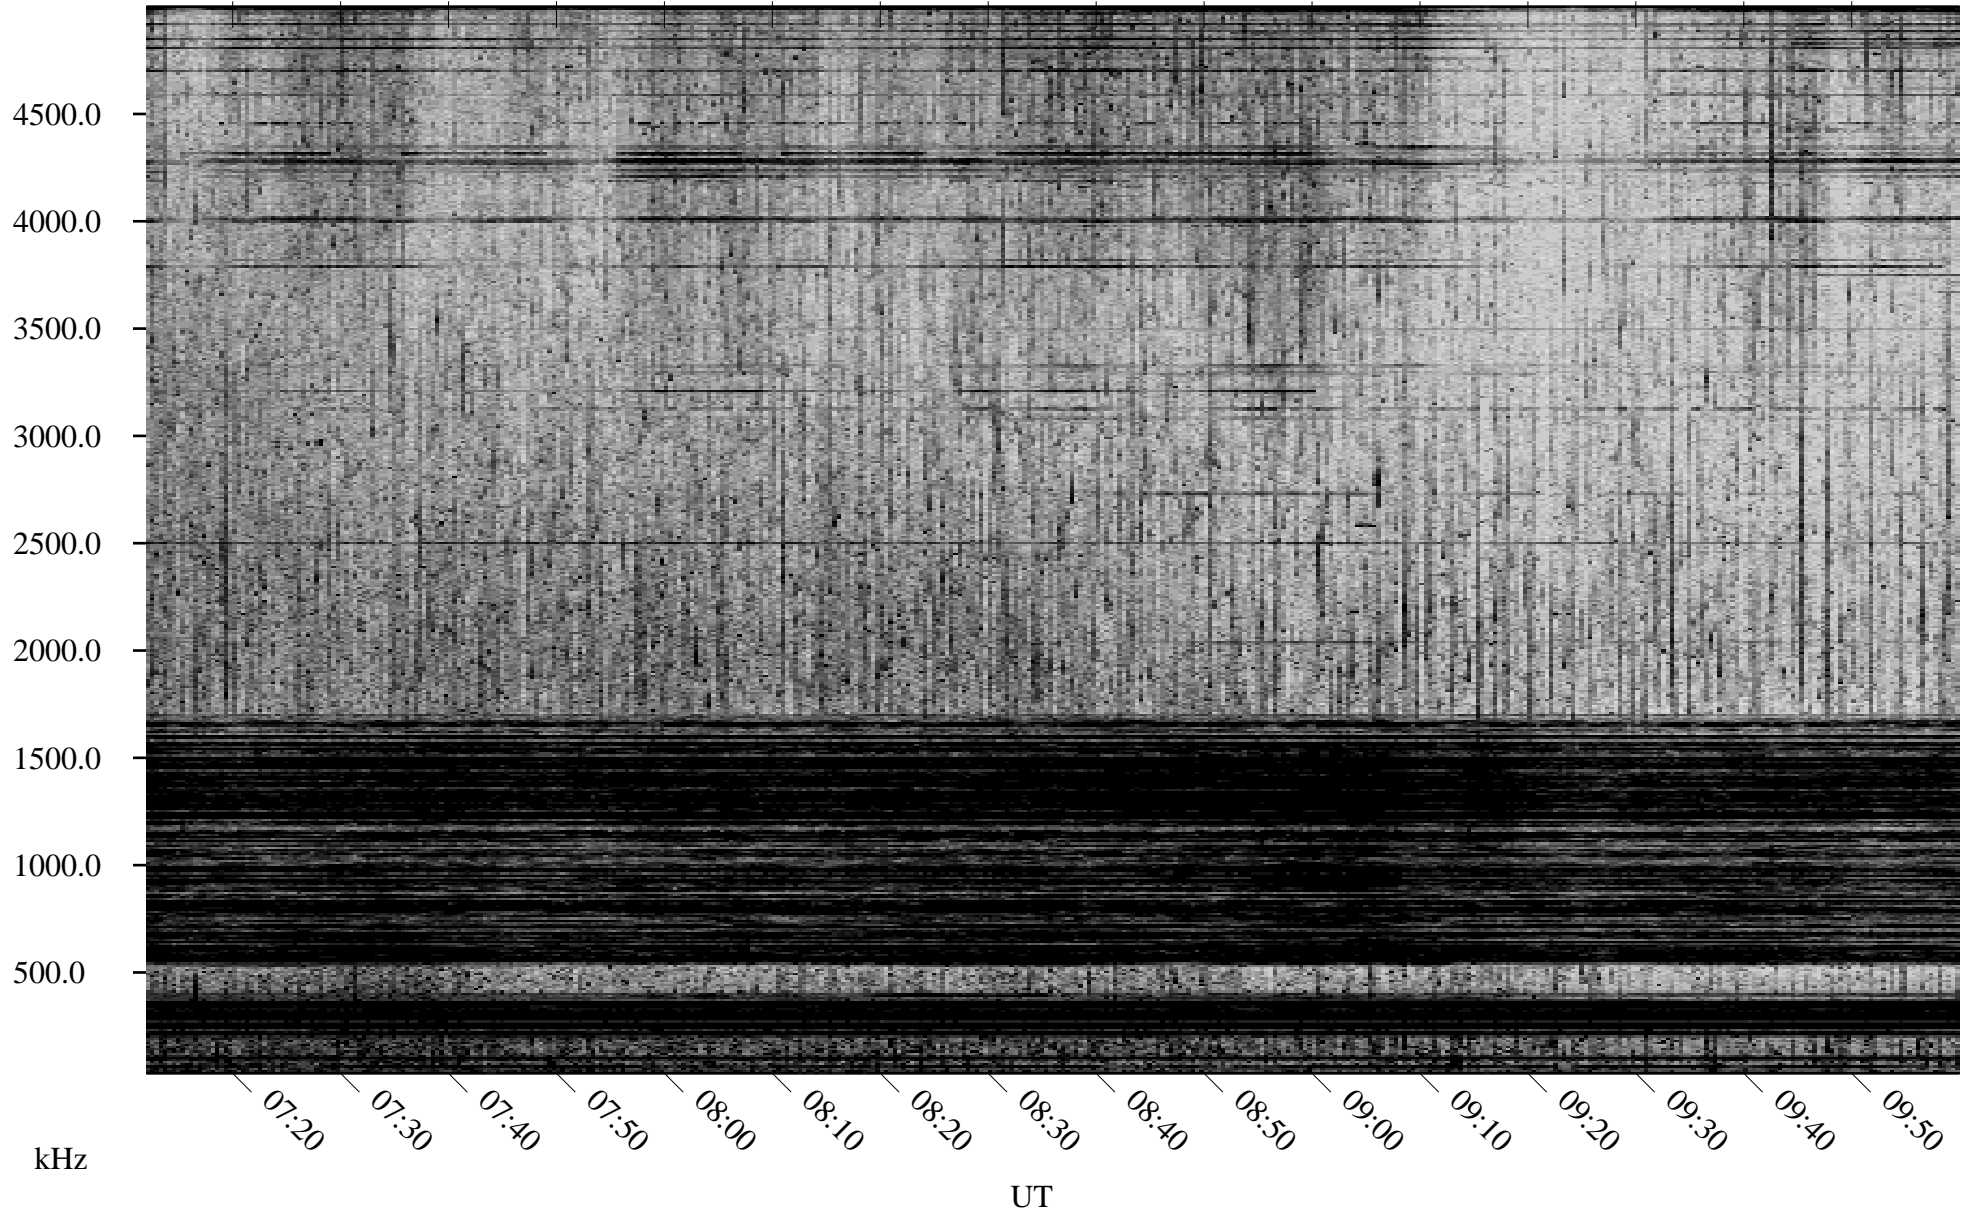

08/29/2001 Churchill, Manitoba

Linear Scale Black = 161 White = 15

ch012411.r00m max_12

Page 1

08/29/2001 Churchill, Manitoba

Linear Scale Black = 161 White = 15

ch012411.r00m max_12

Page 2

08/30/2001 Churchill, Manitoba

Linear Scale Black = 161 White = 15

ch012411.r00m max_12

Page 3

08/30/2001 Churchill, Manitoba

Linear Scale Black = 161 White = 15

ch012411.r00m max_12

Page 4

08/30/2001 Churchill, Manitoba

Linear Scale Black = 161 White = 15

ch012411.r00m max_12

Page 5

08/30/2001 Churchill, Manitoba

Linear Scale Black = 161 White = 15

ch012411.r00m max_12

Page 6

08/30/2001 Churchill, Manitoba

Linear Scale Black = 161 White = 15

ch012411.r00m max_12

Page 7

08/30/2001 Churchill, Manitoba

Linear Scale Black = 161 White = 15

ch012411.r00m max_12

Page 8