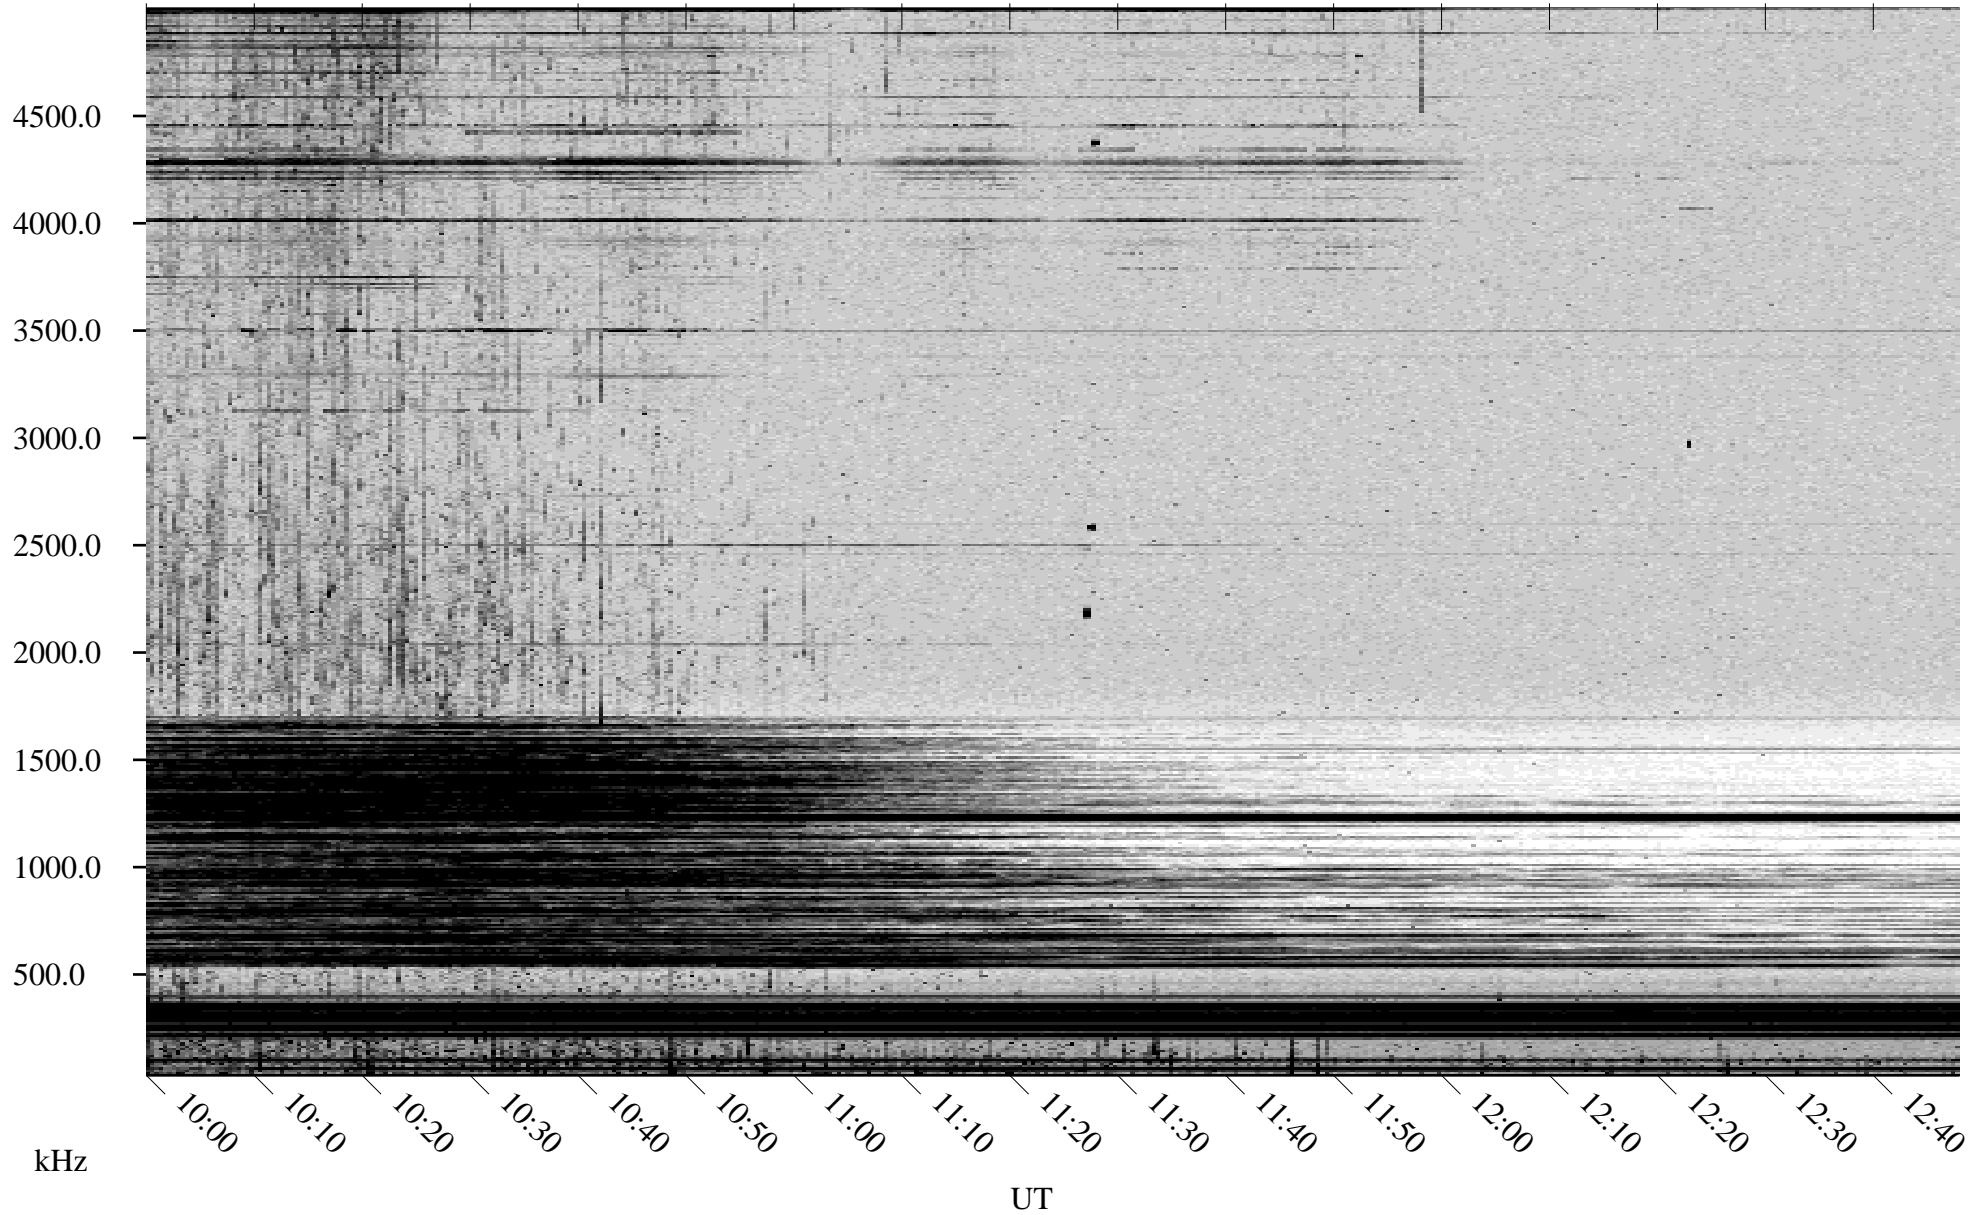

08/29/2001 Churchill, Manitoba

Linear Scale Black = 161 White = 15

ch012411.r00m max_12

Page 1

08/29/2001 Churchill, Manitoba

Linear Scale Black = 161 White = 15

ch012411.r00m max_12

Page 2

08/30/2001 Churchill, Manitoba

Linear Scale Black = 161 White = 15

ch012411.r00m max_12

Page 3

08/30/2001 Churchill, Manitoba

Linear Scale Black = 161 White = 15

ch012411.r00m max_12

Page 4

08/30/2001 Churchill, Manitoba

Linear Scale Black = 161 White = 15

ch012411.r00m max_12

Page 5

08/30/2001 Churchill, Manitoba

Linear Scale Black = 161 White = 15

ch012411.r00m max_12

Page 6

08/30/2001 Churchill, Manitoba

Linear Scale Black = 161 White = 15

ch012411.r00m max_12

Page 7

08/30/2001 Churchill, Manitoba

Linear Scale Black = 161 White = 15

ch012411.r00m max_12

Page 8