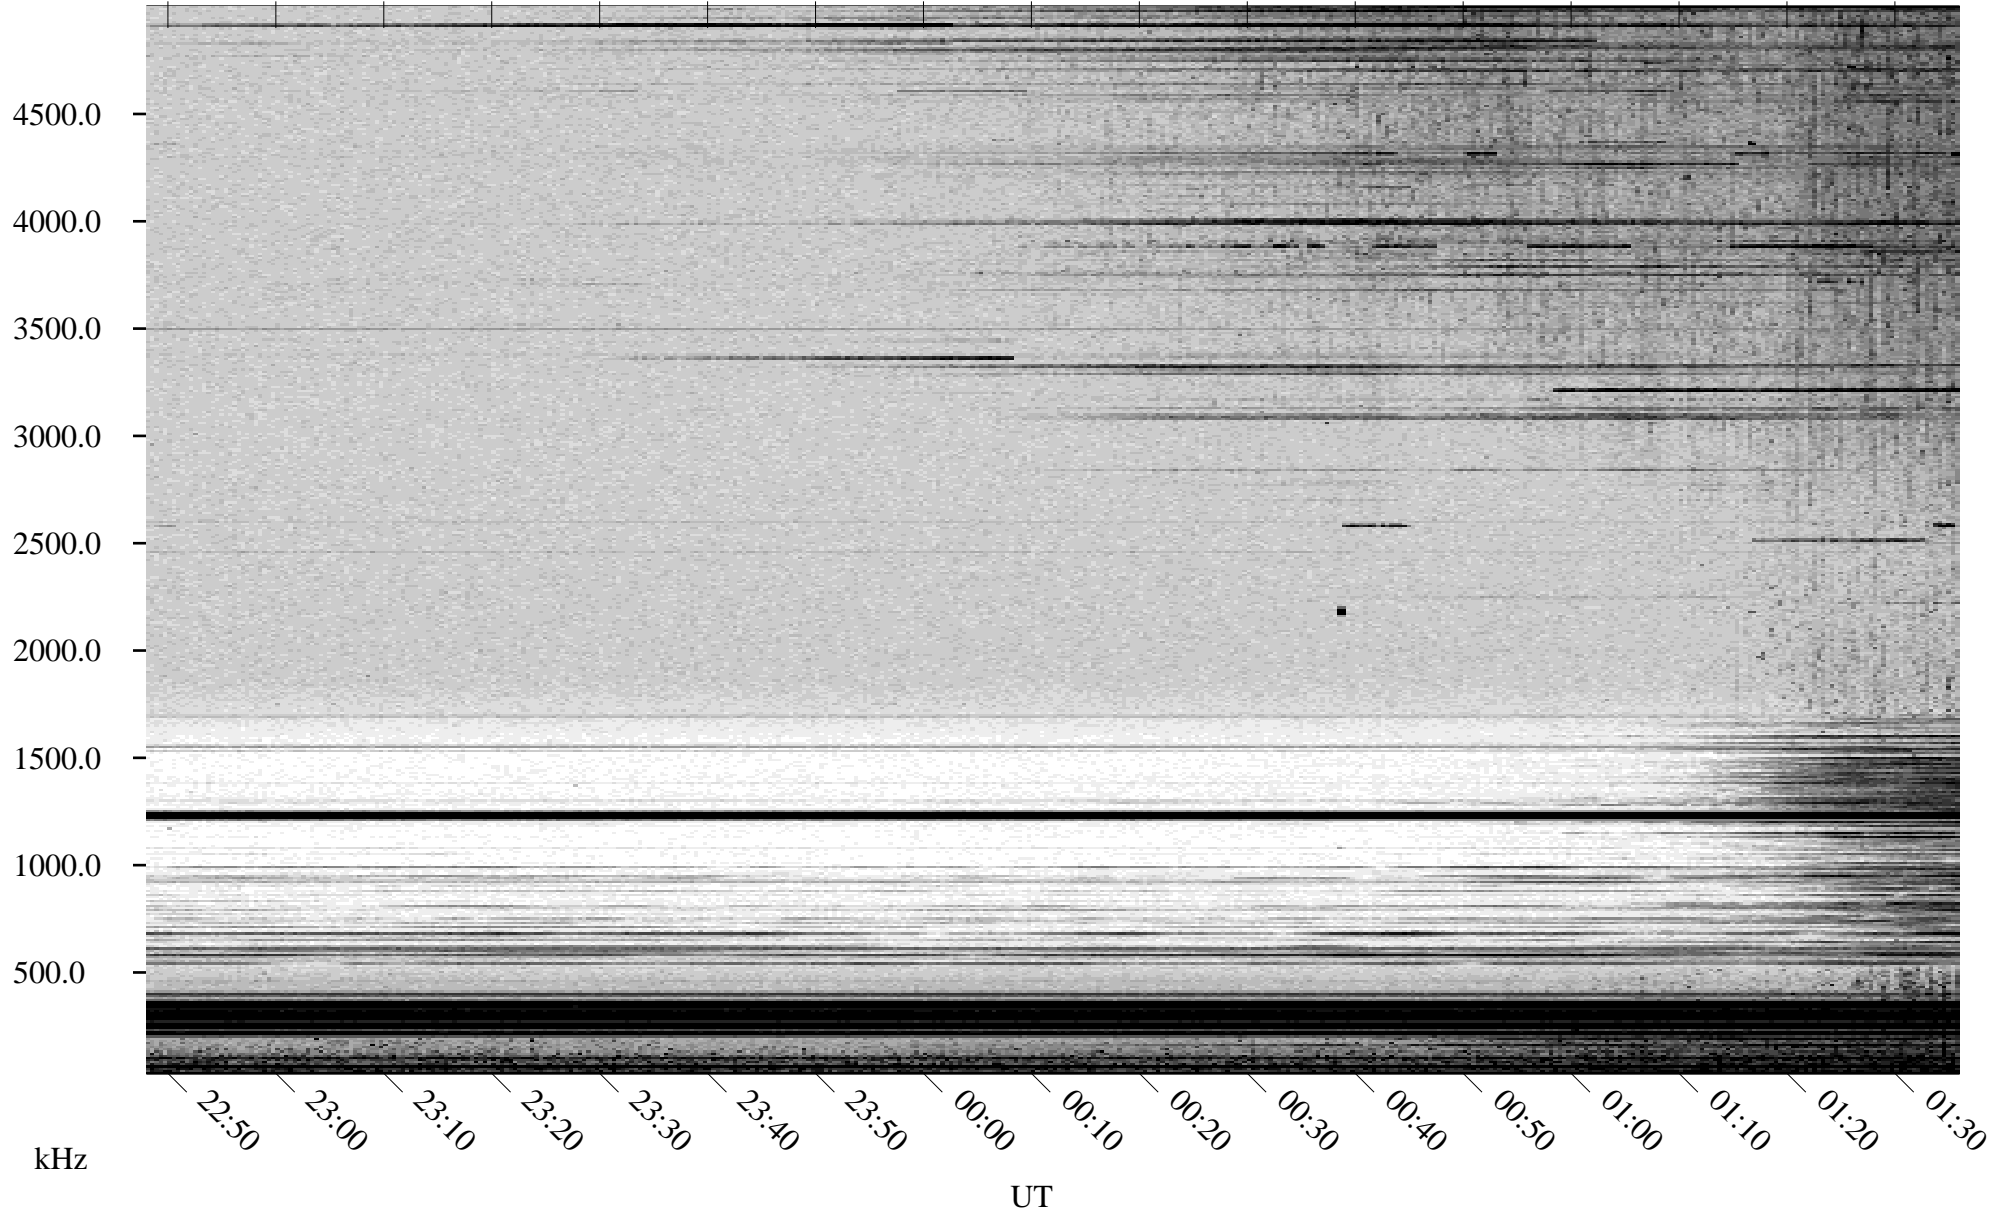

08/30/2001 Churchill, Manitoba

Linear Scale Black = 161 White = 15

ch01242l.r00m max_12

Page 1

08/30/2001 Churchill, Manitoba

Linear Scale Black = 161 White = 15

ch01242l.r00m max_12

Page 2

08/31/2001 Churchill, Manitoba

Linear Scale Black = 161 White = 15

ch01242l.r00m max_12

Page 3

08/31/2001 Churchill, Manitoba

Linear Scale Black = 161 White = 15

ch01242l.r00m max_12

Page 4

08/31/2001 Churchill, Manitoba

Linear Scale Black = 161 White = 15

ch01242l.r00m max_12

Page 5

08/31/2001 Churchill, Manitoba

Linear Scale Black = 161 White = 15

ch01242l.r00m max_12

Page 6

08/31/2001 Churchill, Manitoba

Linear Scale Black = 161 White = 15

ch01242l.r00m max_12

Page 7

08/31/2001 Churchill, Manitoba

Linear Scale Black = 161 White = 15

ch01242l.r00m max_12