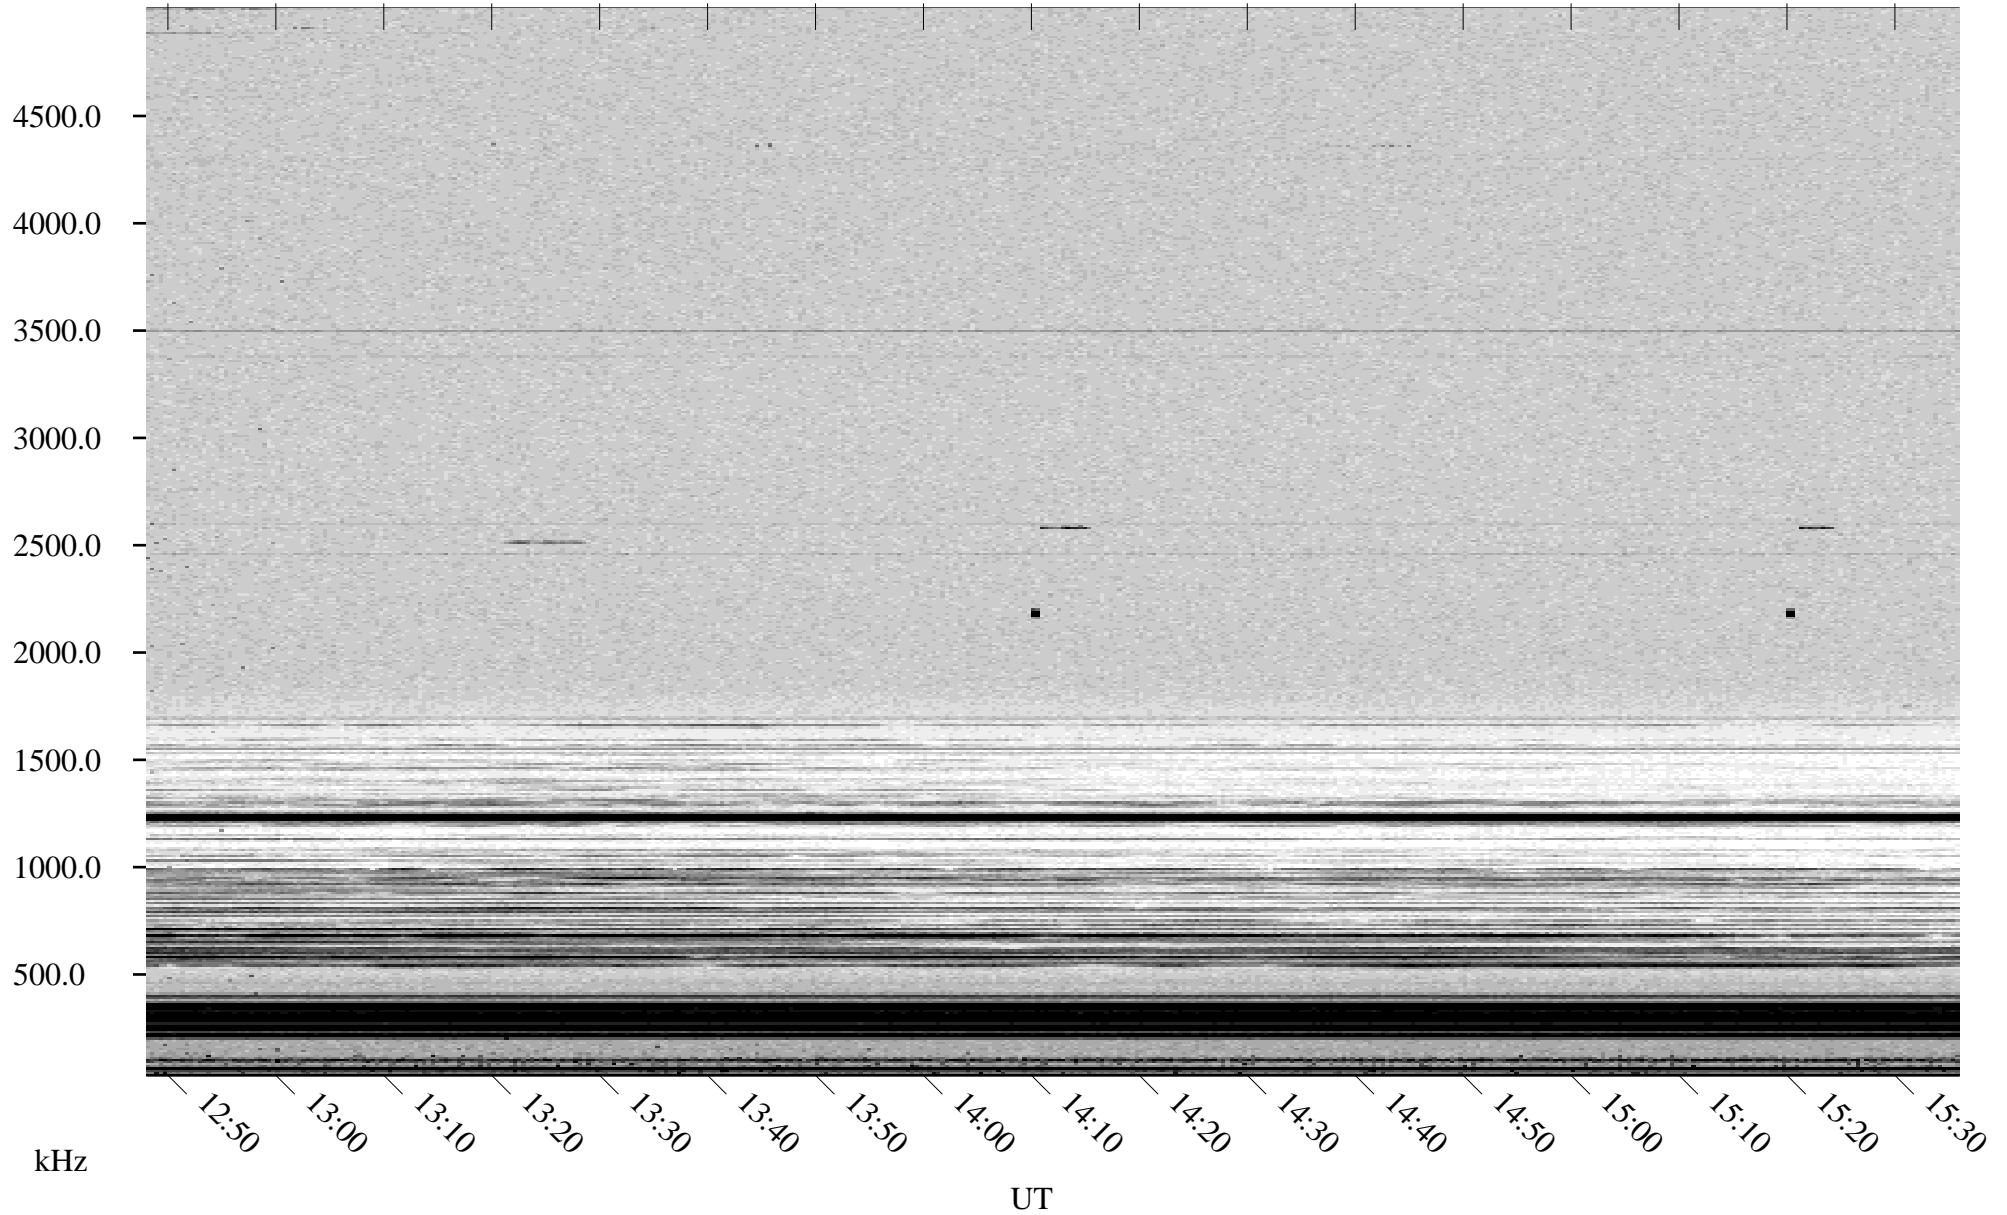

08/31/2001 Churchill, Manitoba

Linear Scale Black = 161 White = 15

ch01242l.r00m max_12

Page 5

08/31/2001 Churchill, Manitoba

Linear Scale Black = 161 White = 15

ch01242l.r00m max_12

Page 6

08/31/2001 Churchill, Manitoba

Linear Scale Black = 161 White = 15

ch01242l.r00m max_12

Page 7

08/31/2001 Churchill, Manitoba

Linear Scale Black = 161 White = 15

ch01242l.r00m max_12