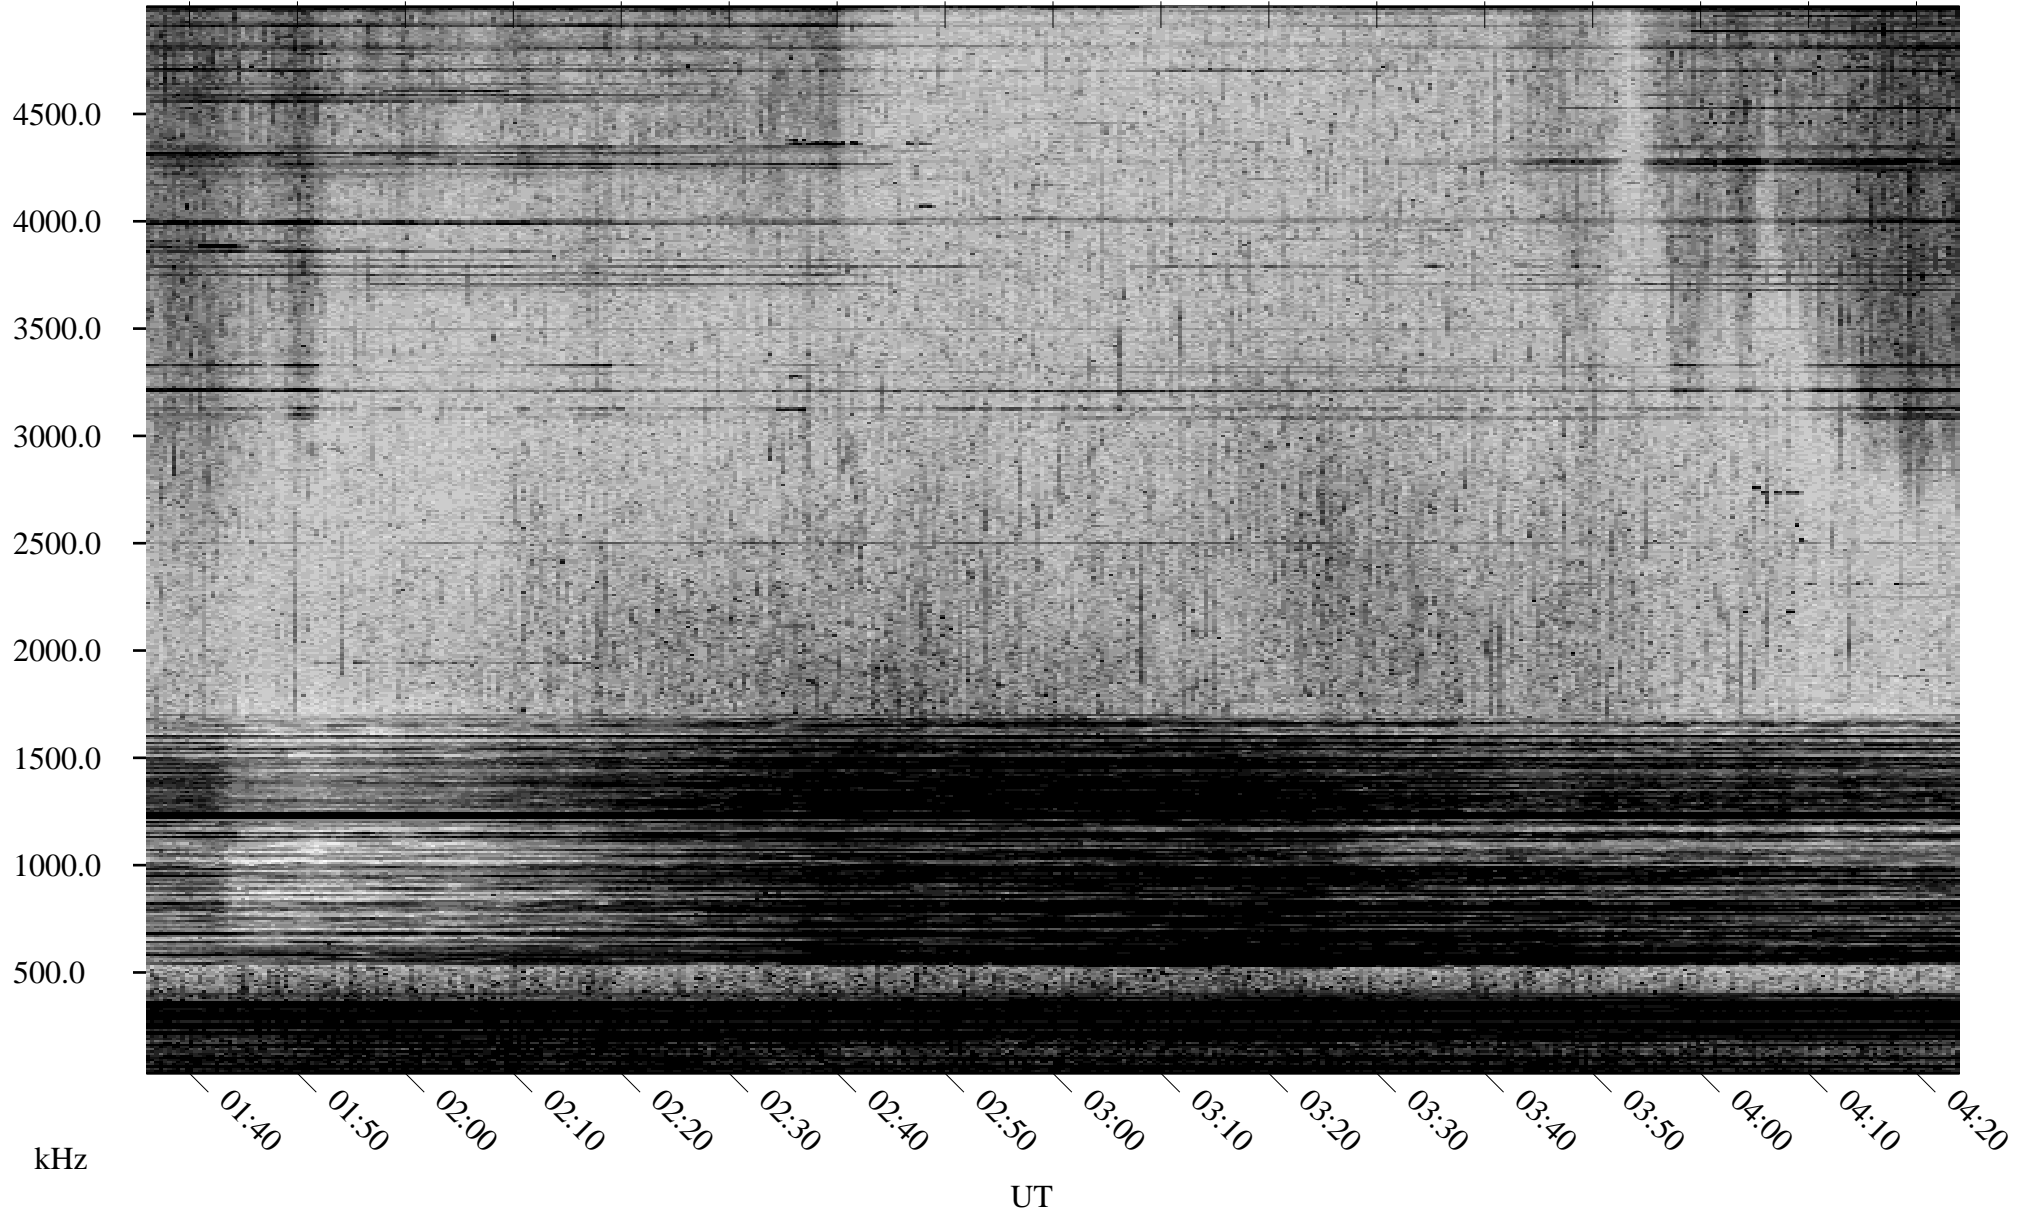

08/30/2001 Churchill, Manitoba

Linear Scale Black = 161 White = 15

ch01242l.r00m max_12

Page 1

08/30/2001 Churchill, Manitoba

Linear Scale Black = 161 White = 15

ch01242l.r00m max_12

Page 2

08/31/2001 Churchill, Manitoba

Linear Scale Black = 161 White = 15

ch01242l.r00m max_12

Page 3

08/31/2001 Churchill, Manitoba

Linear Scale Black = 161 White = 15

ch01242l.r00m max_12

Page 4

08/31/2001 Churchill, Manitoba

Linear Scale Black = 161 White = 15

ch01242l.r00m max_12

Page 5

08/31/2001 Churchill, Manitoba

Linear Scale Black = 161 White = 15

ch01242l.r00m max_12

Page 6

08/31/2001 Churchill, Manitoba

Linear Scale Black = 161 White = 15

ch01242l.r00m max_12

Page 7

08/31/2001 Churchill, Manitoba

Linear Scale Black = 161 White = 15

ch01242l.r00m max_12