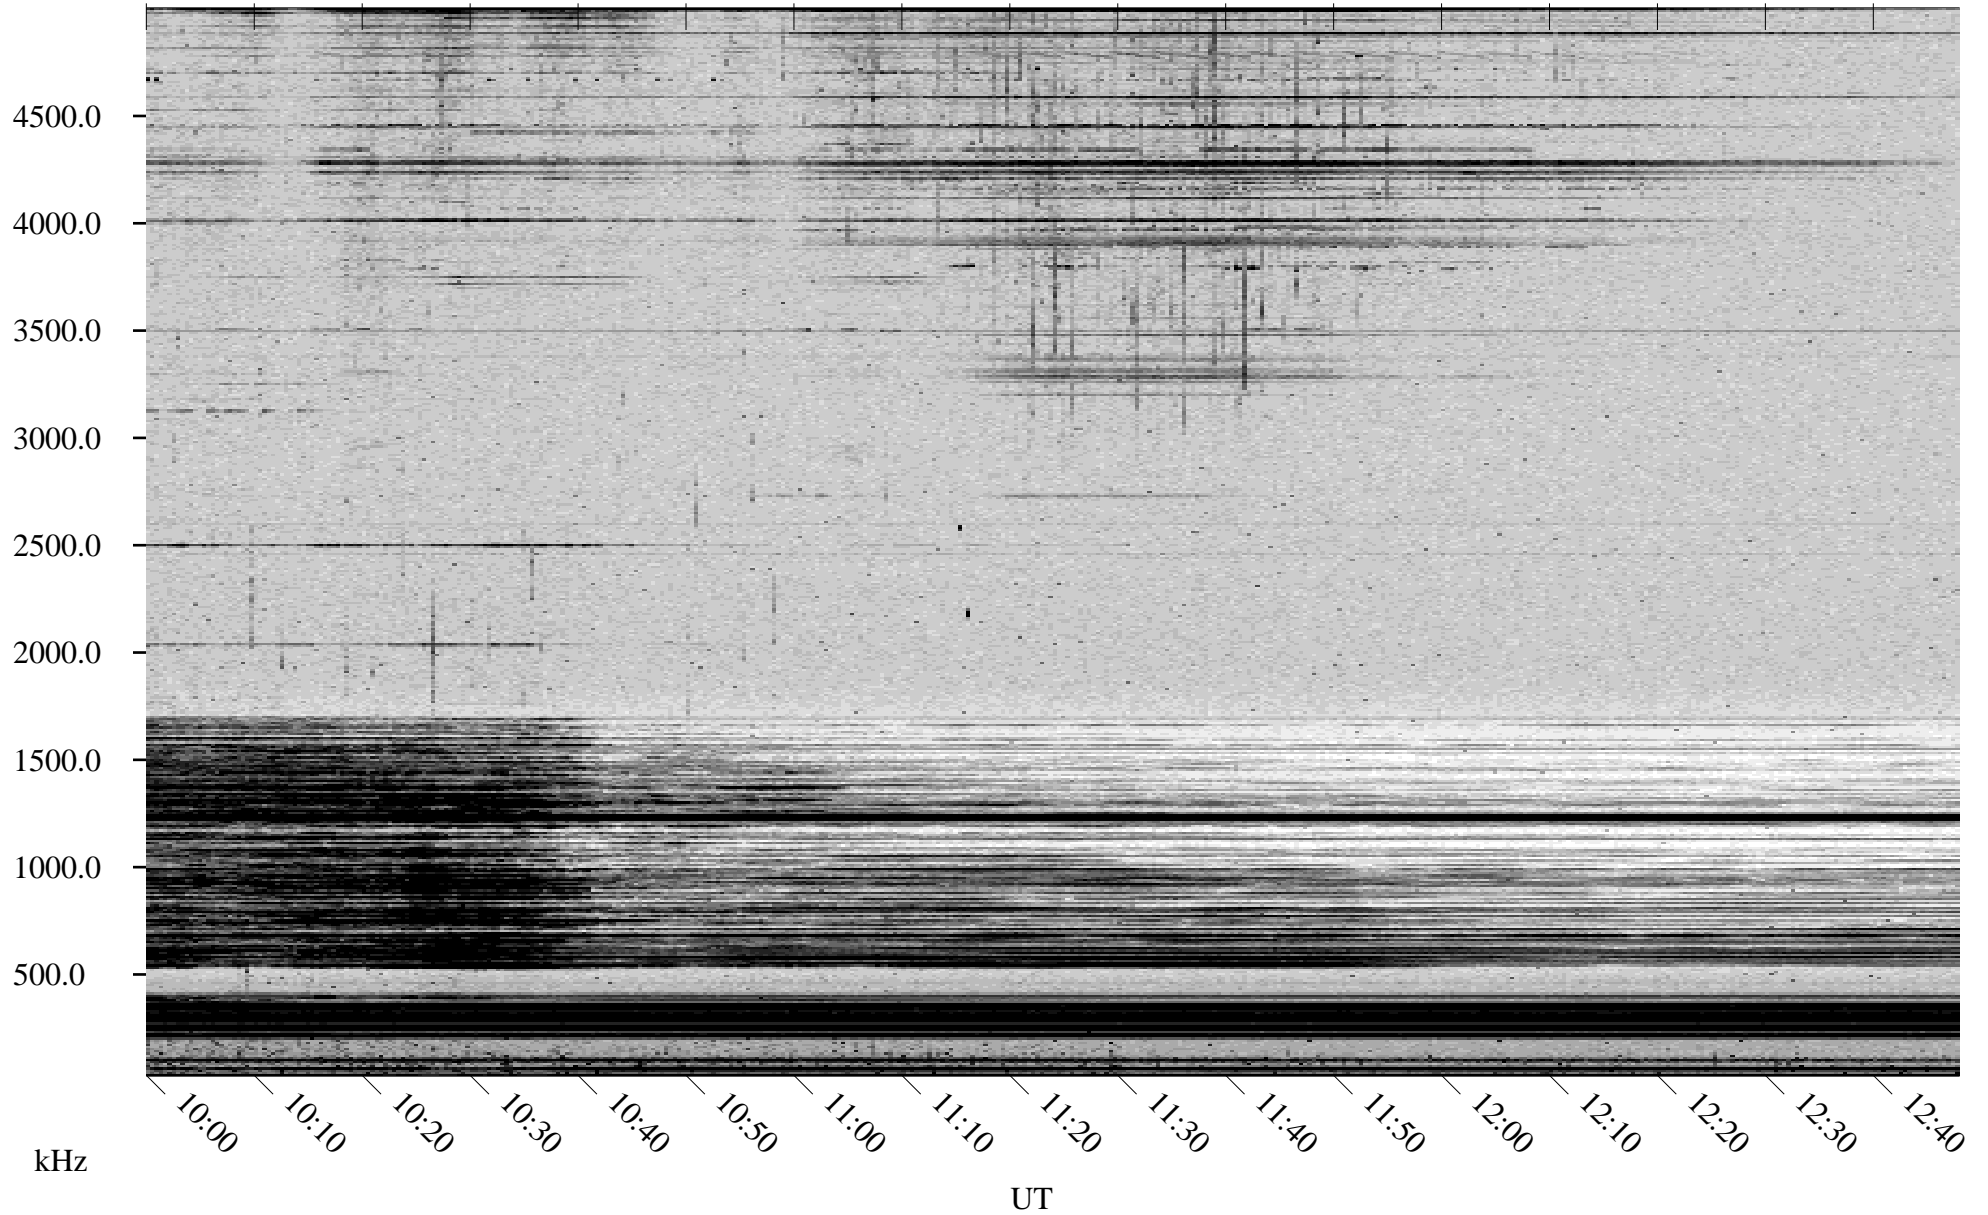

08/30/2001 Churchill, Manitoba

Linear Scale Black = 161 White = 15

ch01242l.r00m max_12

Page 1

08/30/2001 Churchill, Manitoba

Linear Scale Black = 161 White = 15

ch01242l.r00m max_12

Page 2

08/31/2001 Churchill, Manitoba

Linear Scale Black = 161 White = 15

ch01242l.r00m max_12

Page 3

08/31/2001 Churchill, Manitoba

Linear Scale Black = 161 White = 15

ch01242l.r00m max_12

Page 4

08/31/2001 Churchill, Manitoba

Linear Scale Black = 161 White = 15

ch01242l.r00m max_12

Page 5

08/31/2001 Churchill, Manitoba

Linear Scale Black = 161 White = 15

ch01242l.r00m max_12

Page 6

08/31/2001 Churchill, Manitoba

Linear Scale Black = 161 White = 15

ch01242l.r00m max_12

Page 7

08/31/2001 Churchill, Manitoba

Linear Scale Black = 161 White = 15

ch01242l.r00m max_12