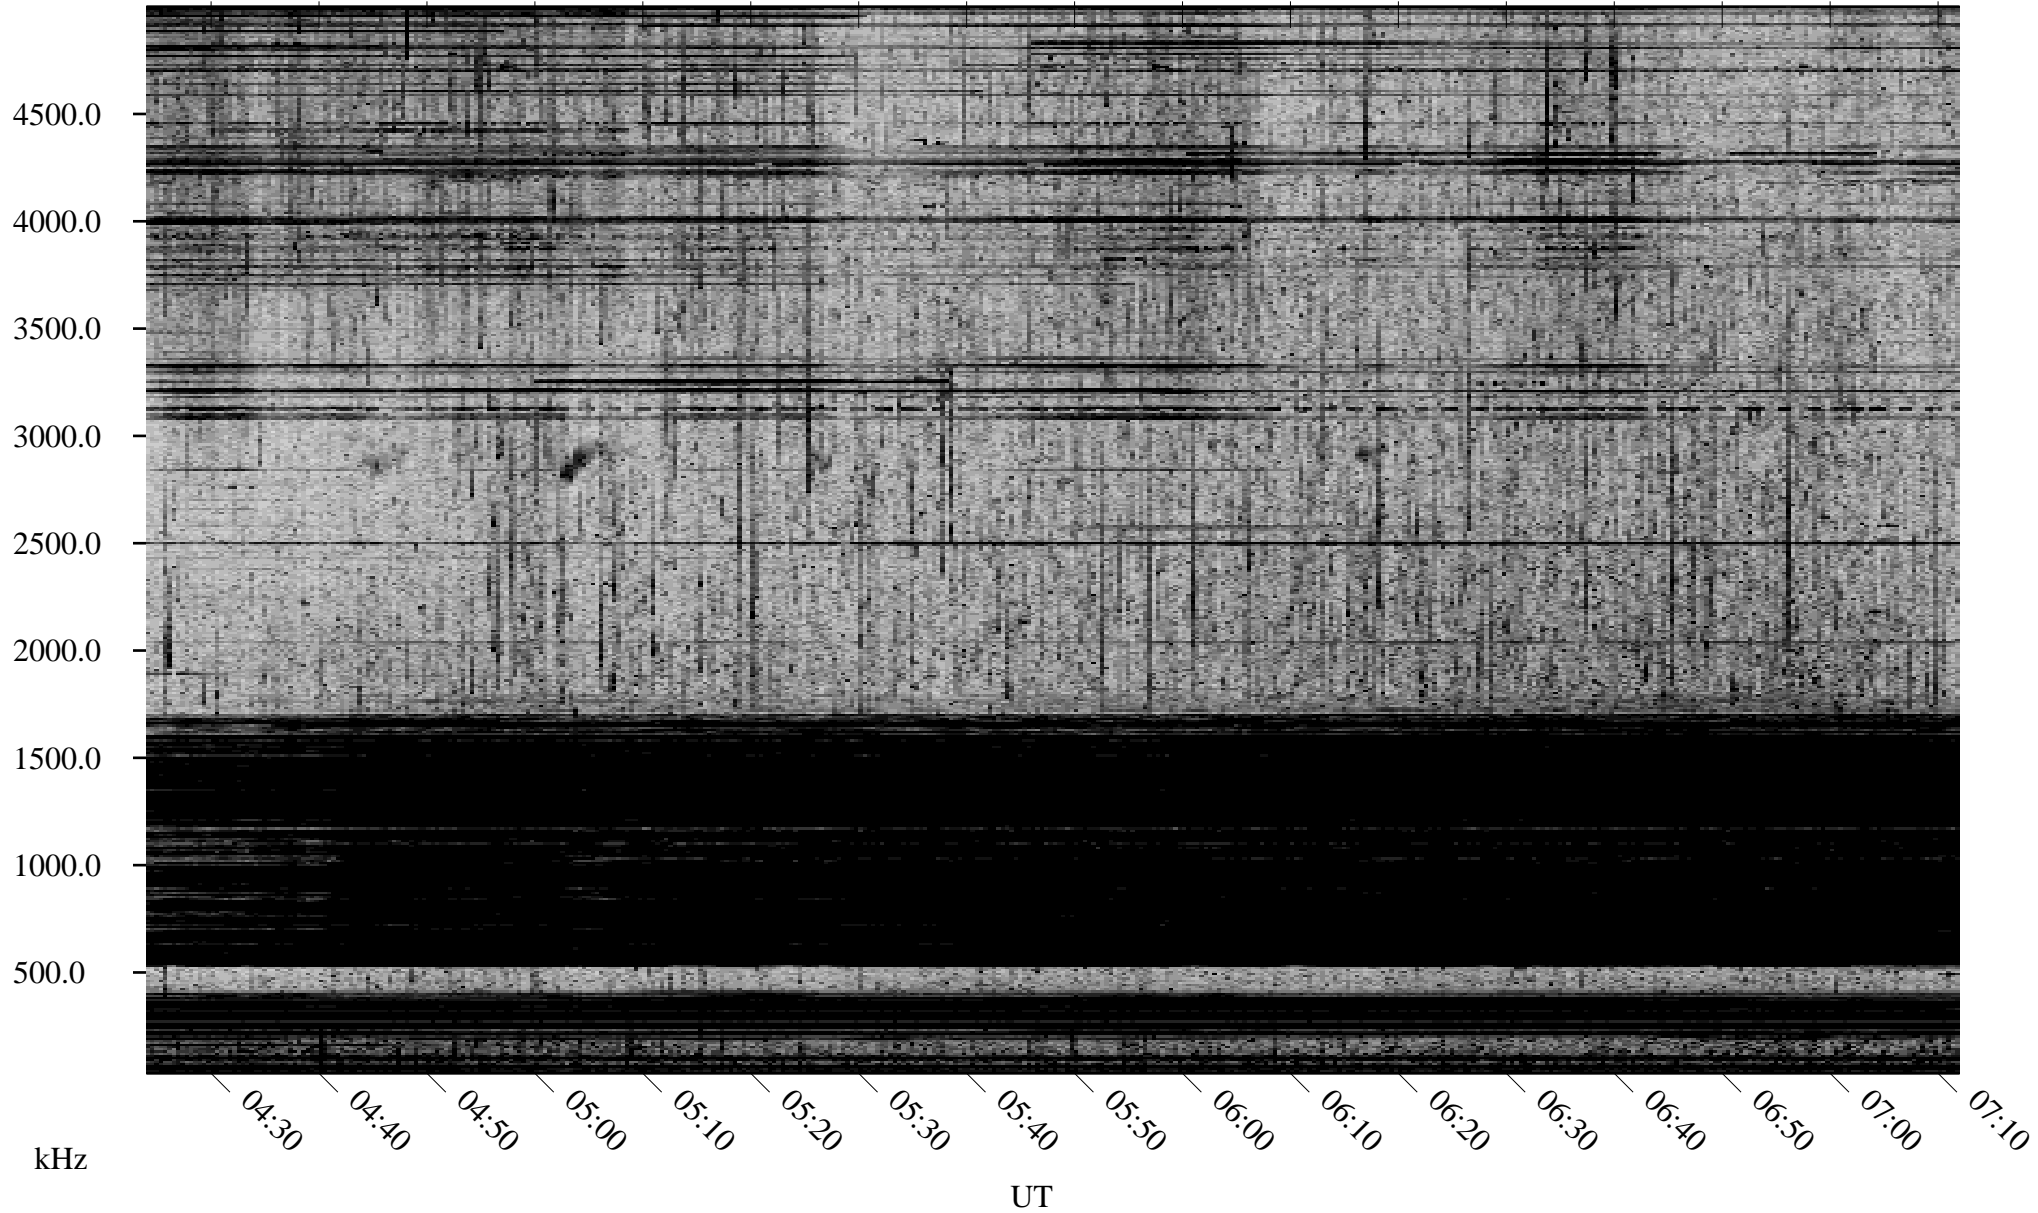

# 09/01/2001 Churchill, Manitoba

Linear Scale    Black = 161    White = 15

ch01243l.r00m max\_12

Page 3

# 09/01/2001 Churchill, Manitoba

Linear Scale    Black = 161    White = 15

ch01243l.r00m max\_12

Page 4