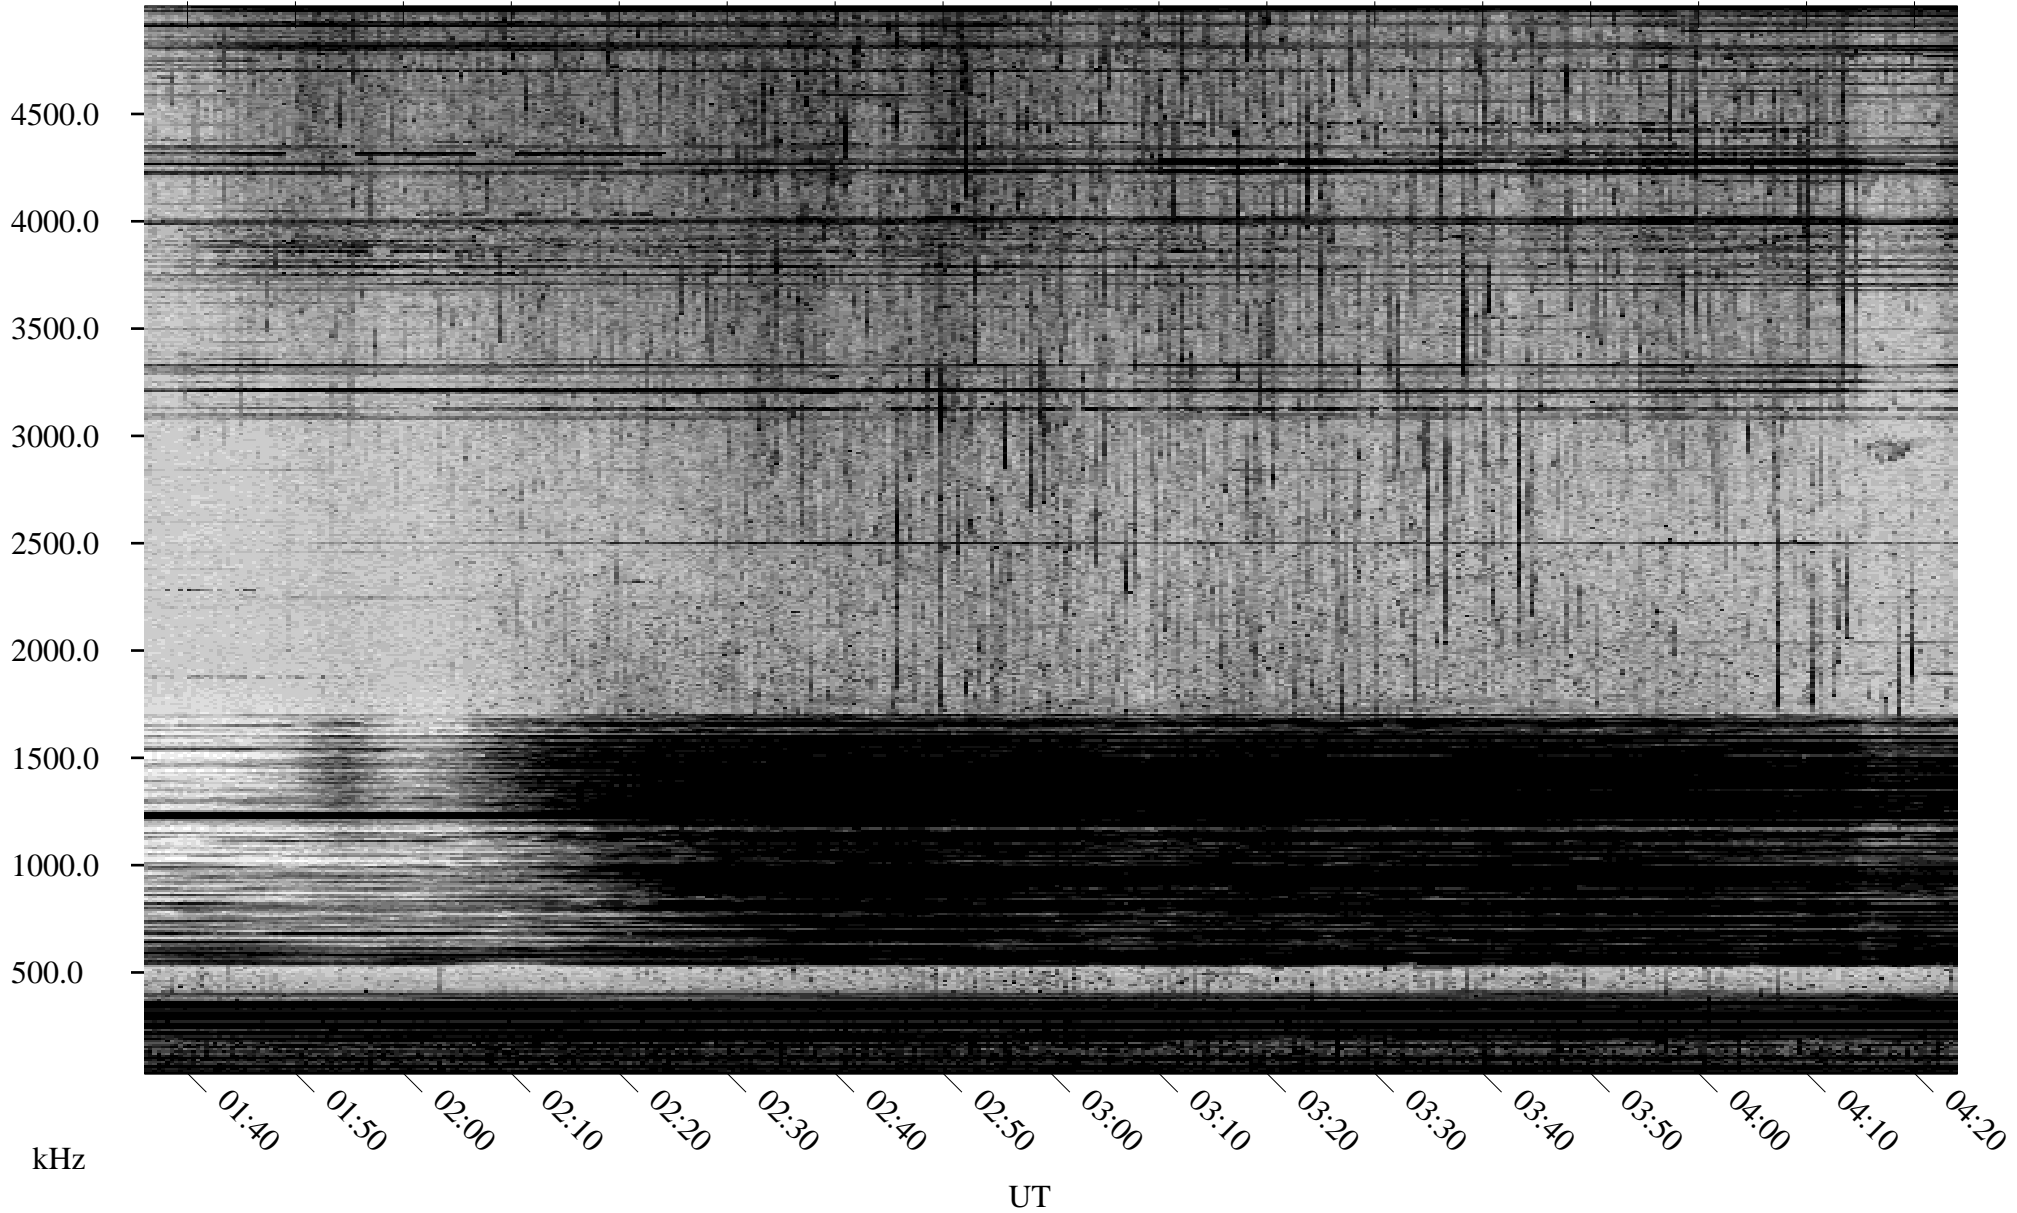

# 08/31/2001 Churchill, Manitoba

Linear Scale    Black = 161    White = 15

ch01243l.r00m max\_12

Page 1

# 08/31/2001 Churchill, Manitoba

Linear Scale    Black = 161    White = 15

ch01243l.r00m max\_12

Page 2

# 09/01/2001 Churchill, Manitoba

Linear Scale    Black = 161    White = 15

ch01243l.r00m max\_12

Page 3

# 09/01/2001 Churchill, Manitoba

Linear Scale    Black = 161    White = 15

ch01243l.r00m max\_12

Page 4