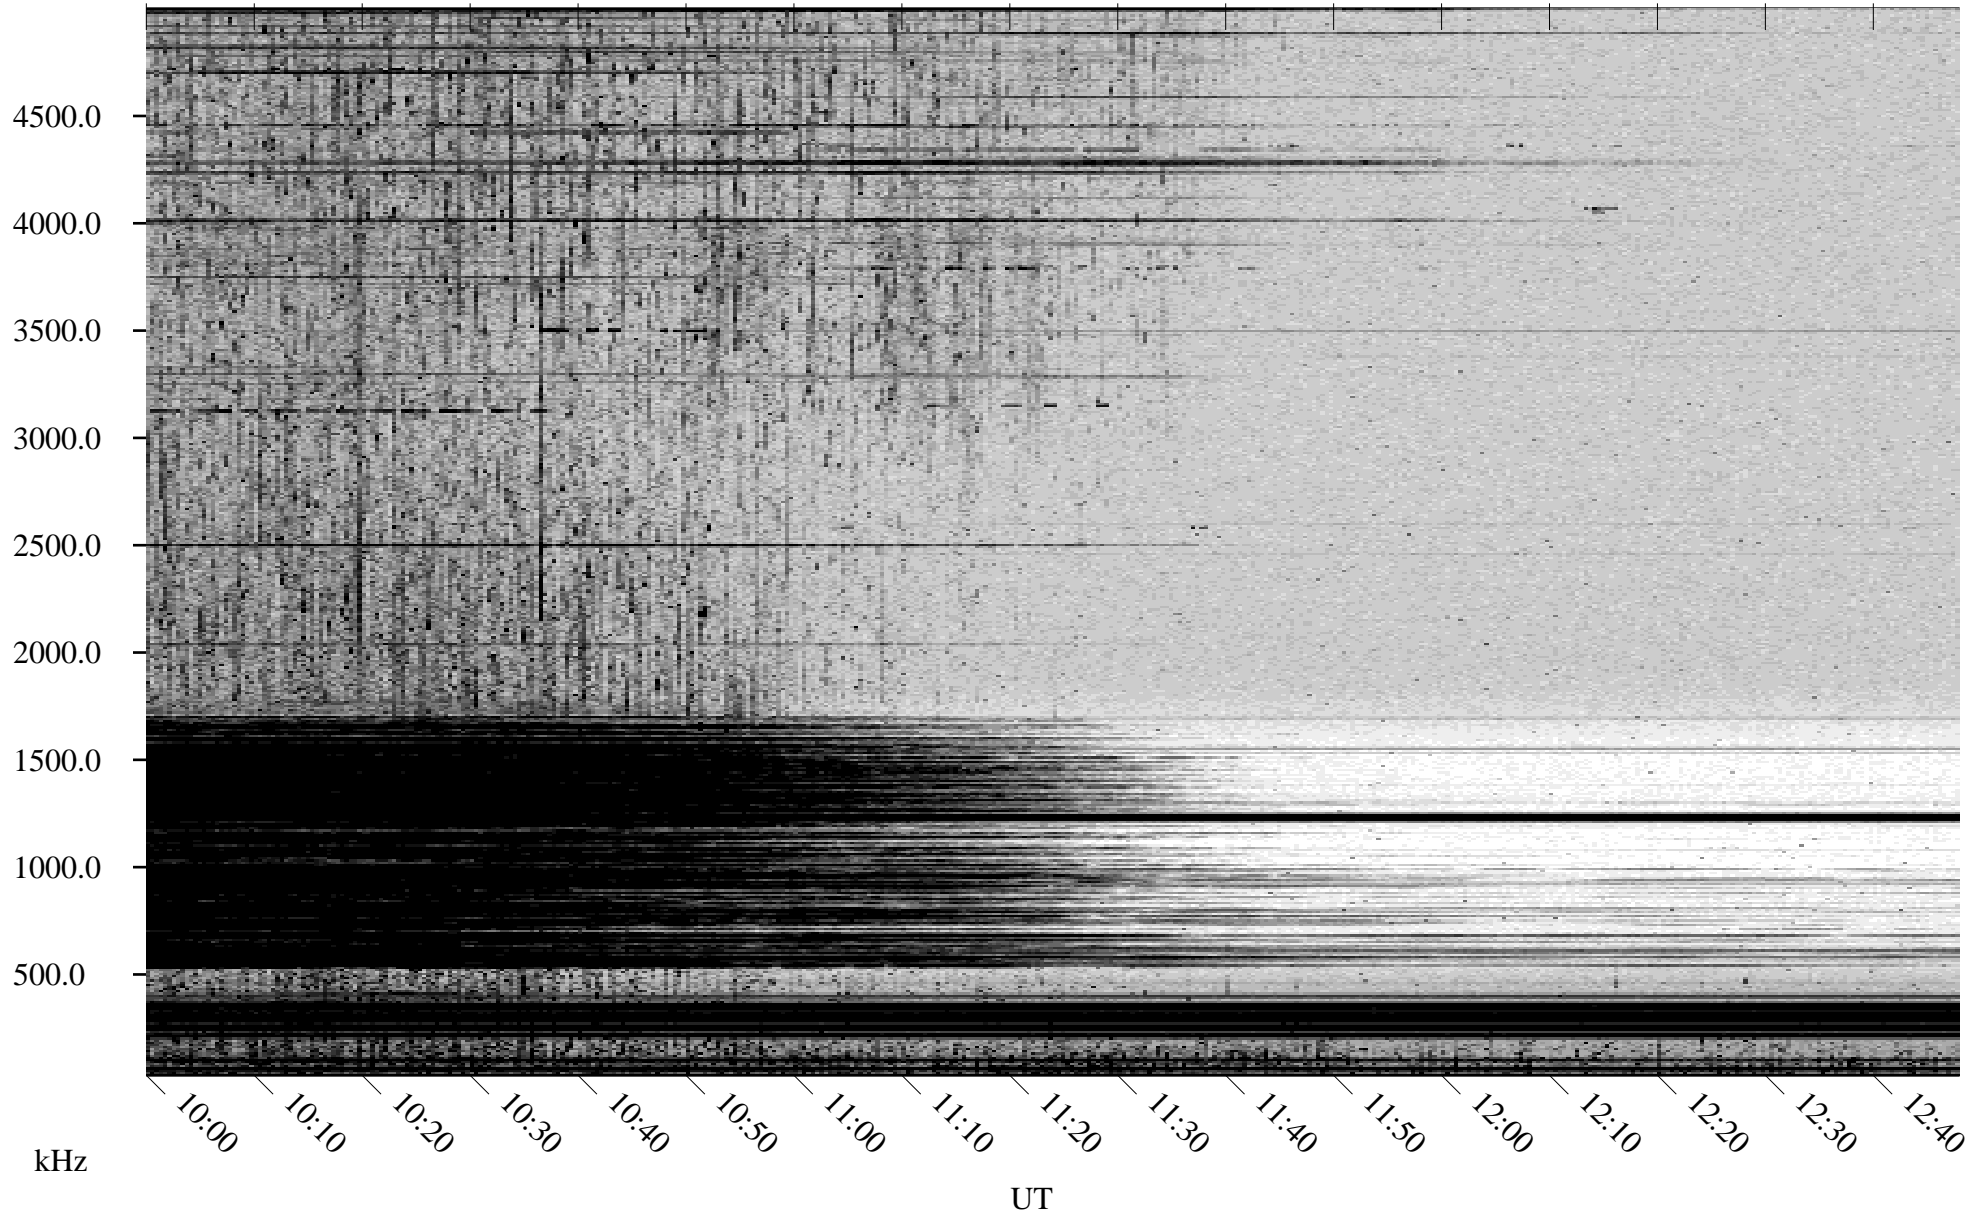

# 09/01/2001 Churchill, Manitoba

Linear Scale    Black = 161    White = 15

ch01243l.r00m max\_12

Page 5

# 09/01/2001 Churchill, Manitoba

Linear Scale    Black = 161    White = 15

ch01243l.r00m max\_12

Page 6