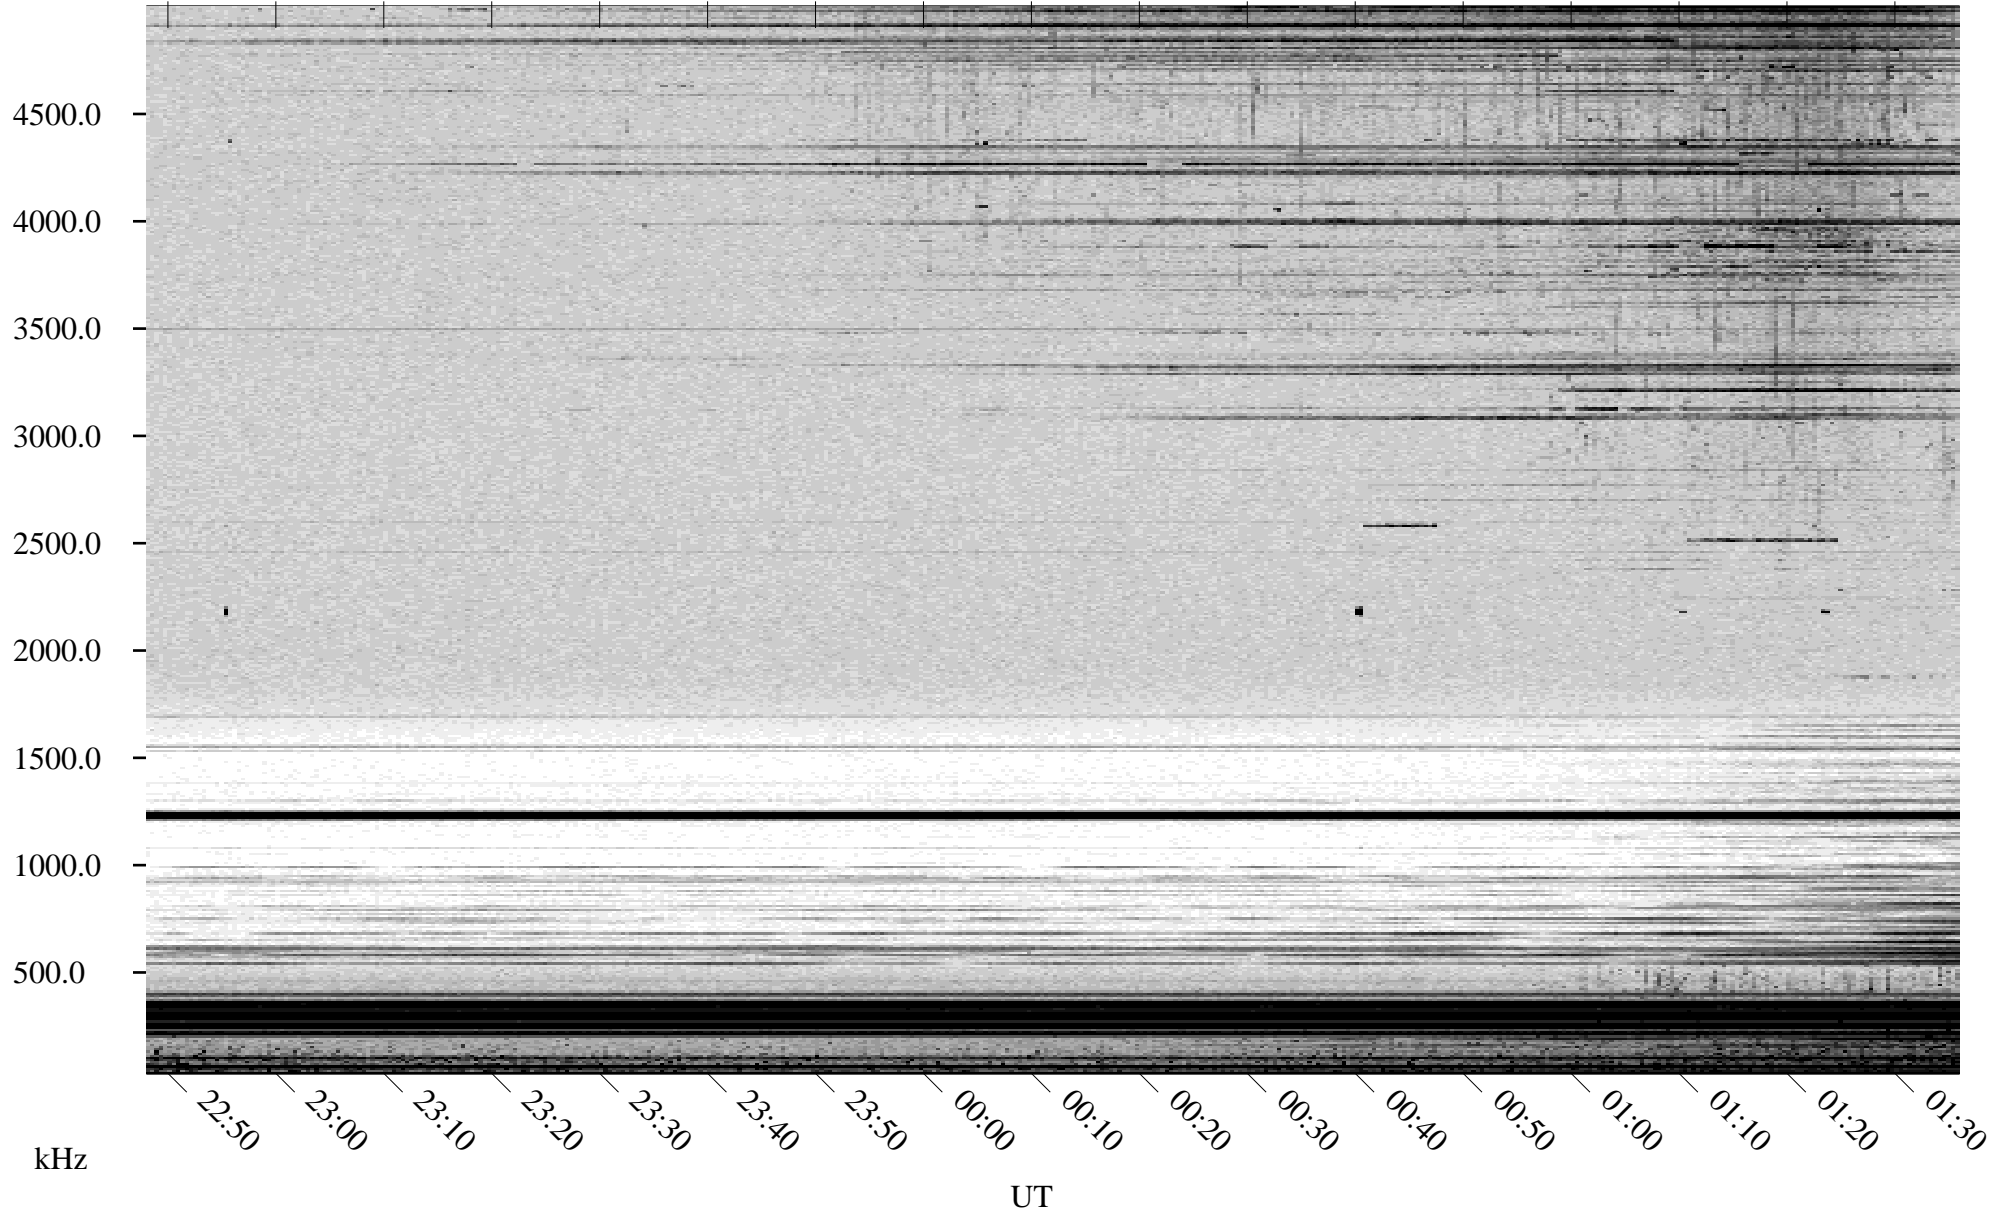

# 08/31/2001 Churchill, Manitoba

Linear Scale    Black = 161    White = 15

ch01243l.r00m max\_12

Page 1

# 08/31/2001 Churchill, Manitoba

Linear Scale    Black = 161    White = 15

ch01243l.r00m max\_12

Page 2

# 09/01/2001 Churchill, Manitoba

Linear Scale    Black = 161    White = 15

ch01243l.r00m max\_12

Page 3

# 09/01/2001 Churchill, Manitoba

Linear Scale    Black = 161    White = 15

ch01243l.r00m max\_12

Page 4