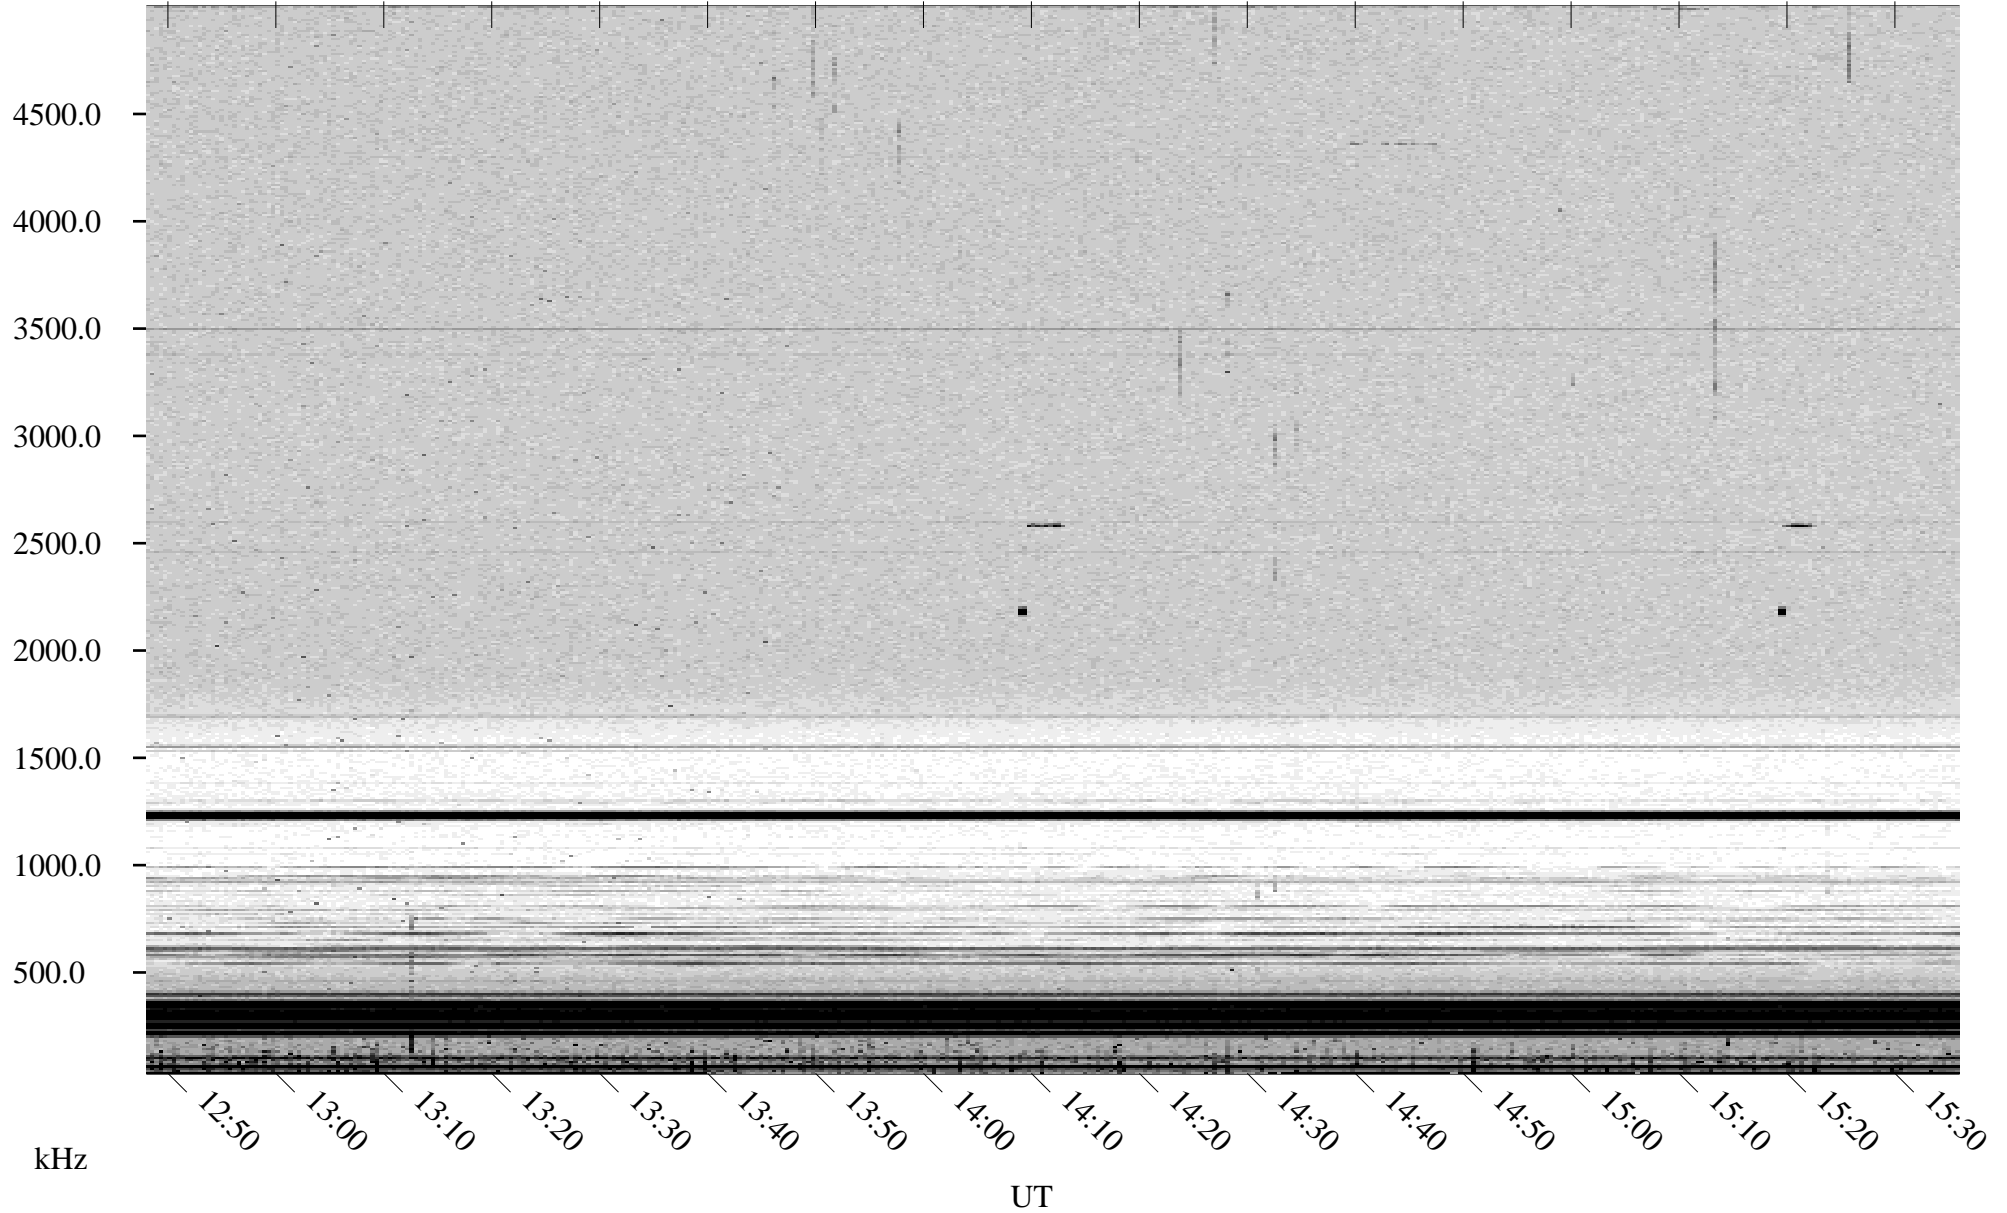

# 09/01/2001 Churchill, Manitoba

Linear Scale    Black = 161    White = 15

ch01243l.r00m max\_12

Page 5

# 09/01/2001 Churchill, Manitoba

Linear Scale    Black = 161    White = 15

ch01243l.r00m max\_12

Page 6

# 09/01/2001 Churchill, Manitoba

Linear Scale    Black = 161    White = 15

ch01243l.r00m max\_12

Page 7

# 09/01/2001 Churchill, Manitoba

Linear Scale    Black = 161    White = 15

ch01243l.r00m max\_12