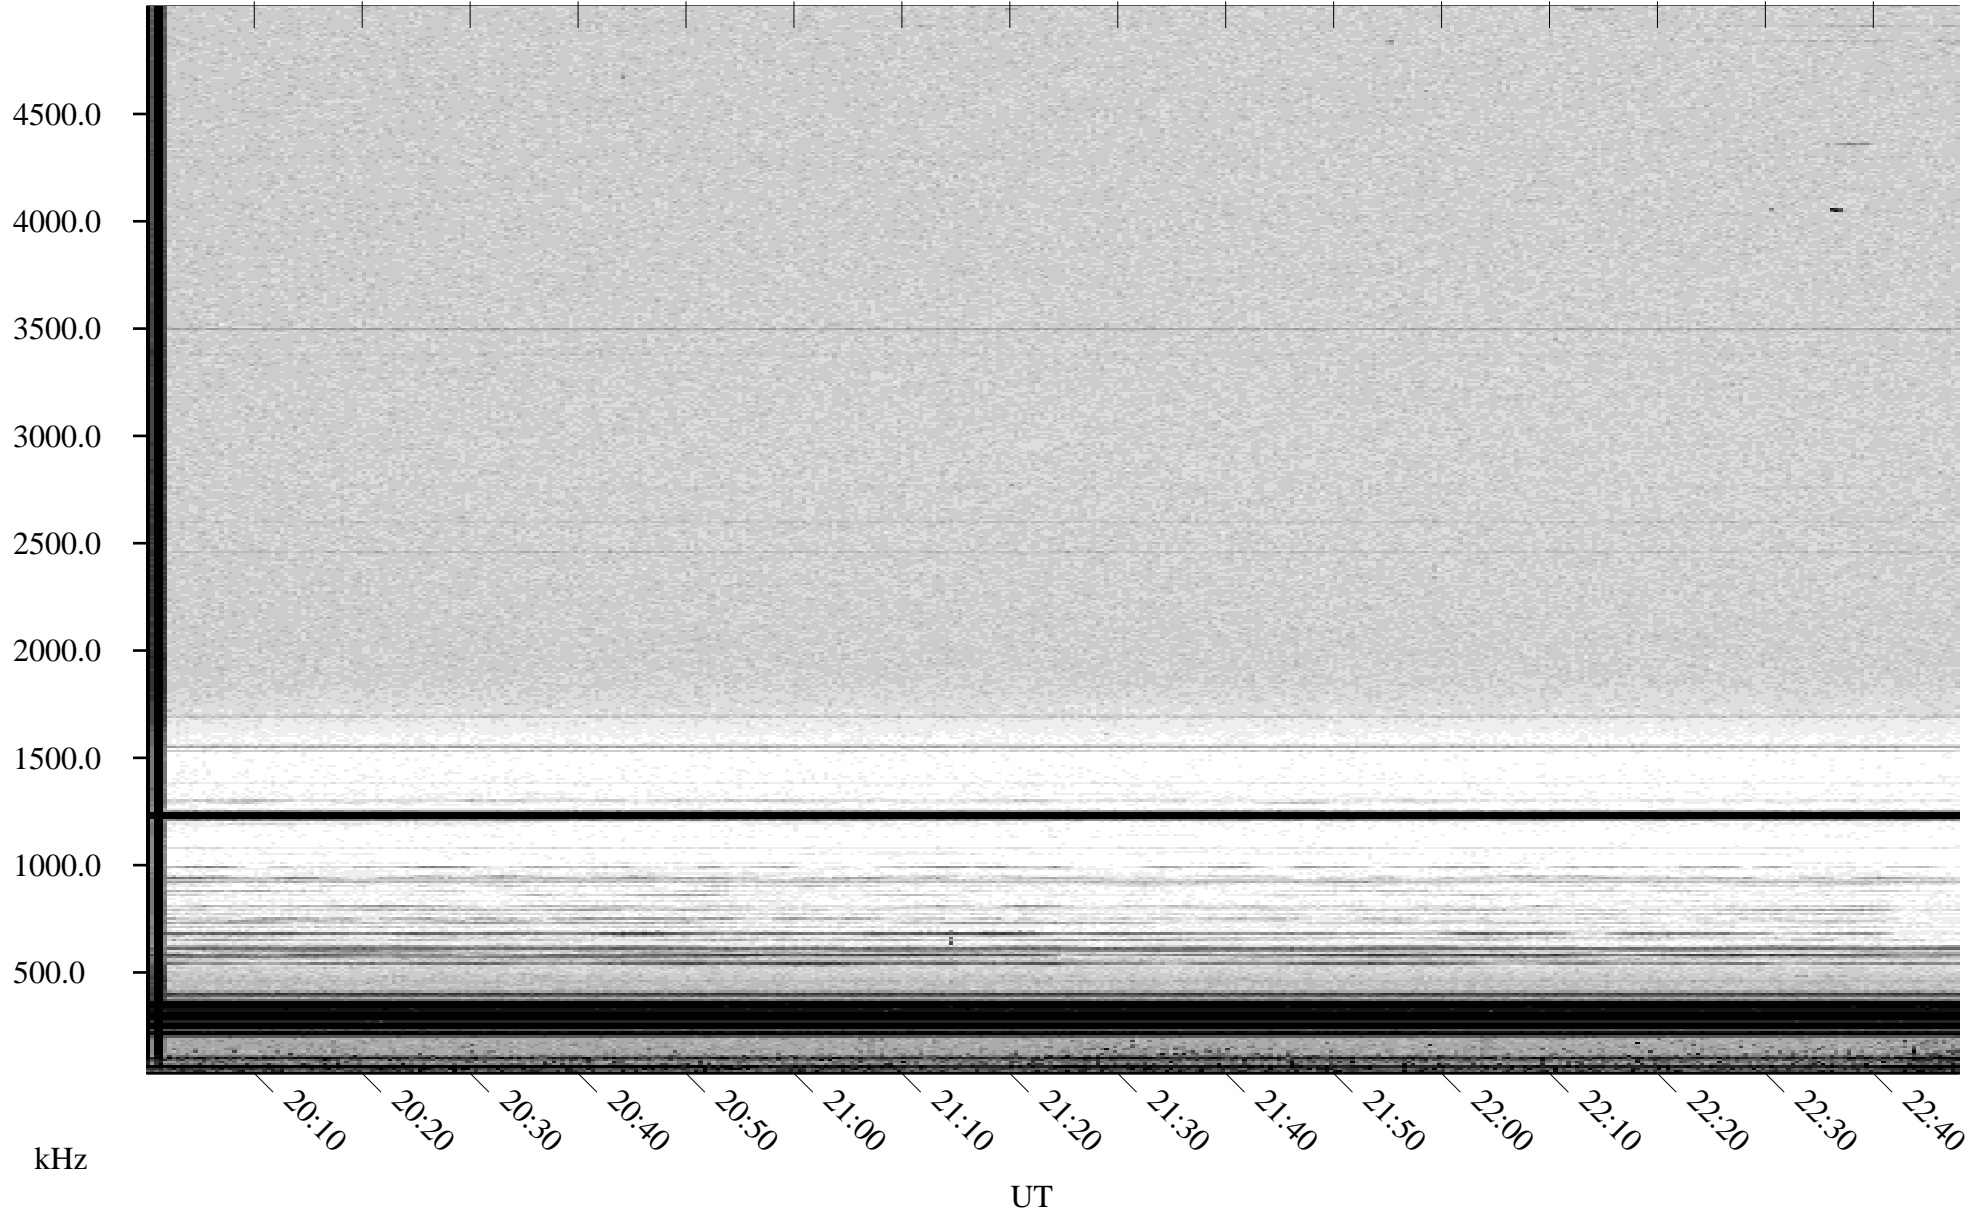

# 08/31/2001 Churchill, Manitoba

Linear Scale    Black = 161    White = 15

ch01243l.r00m max\_12

Page 1

# 08/31/2001 Churchill, Manitoba

Linear Scale    Black = 161    White = 15

ch01243l.r00m max\_12

Page 2

# 09/01/2001 Churchill, Manitoba

Linear Scale    Black = 161    White = 15

ch01243l.r00m max\_12

Page 3

# 09/01/2001 Churchill, Manitoba

Linear Scale    Black = 161    White = 15

ch01243l.r00m max\_12

Page 4