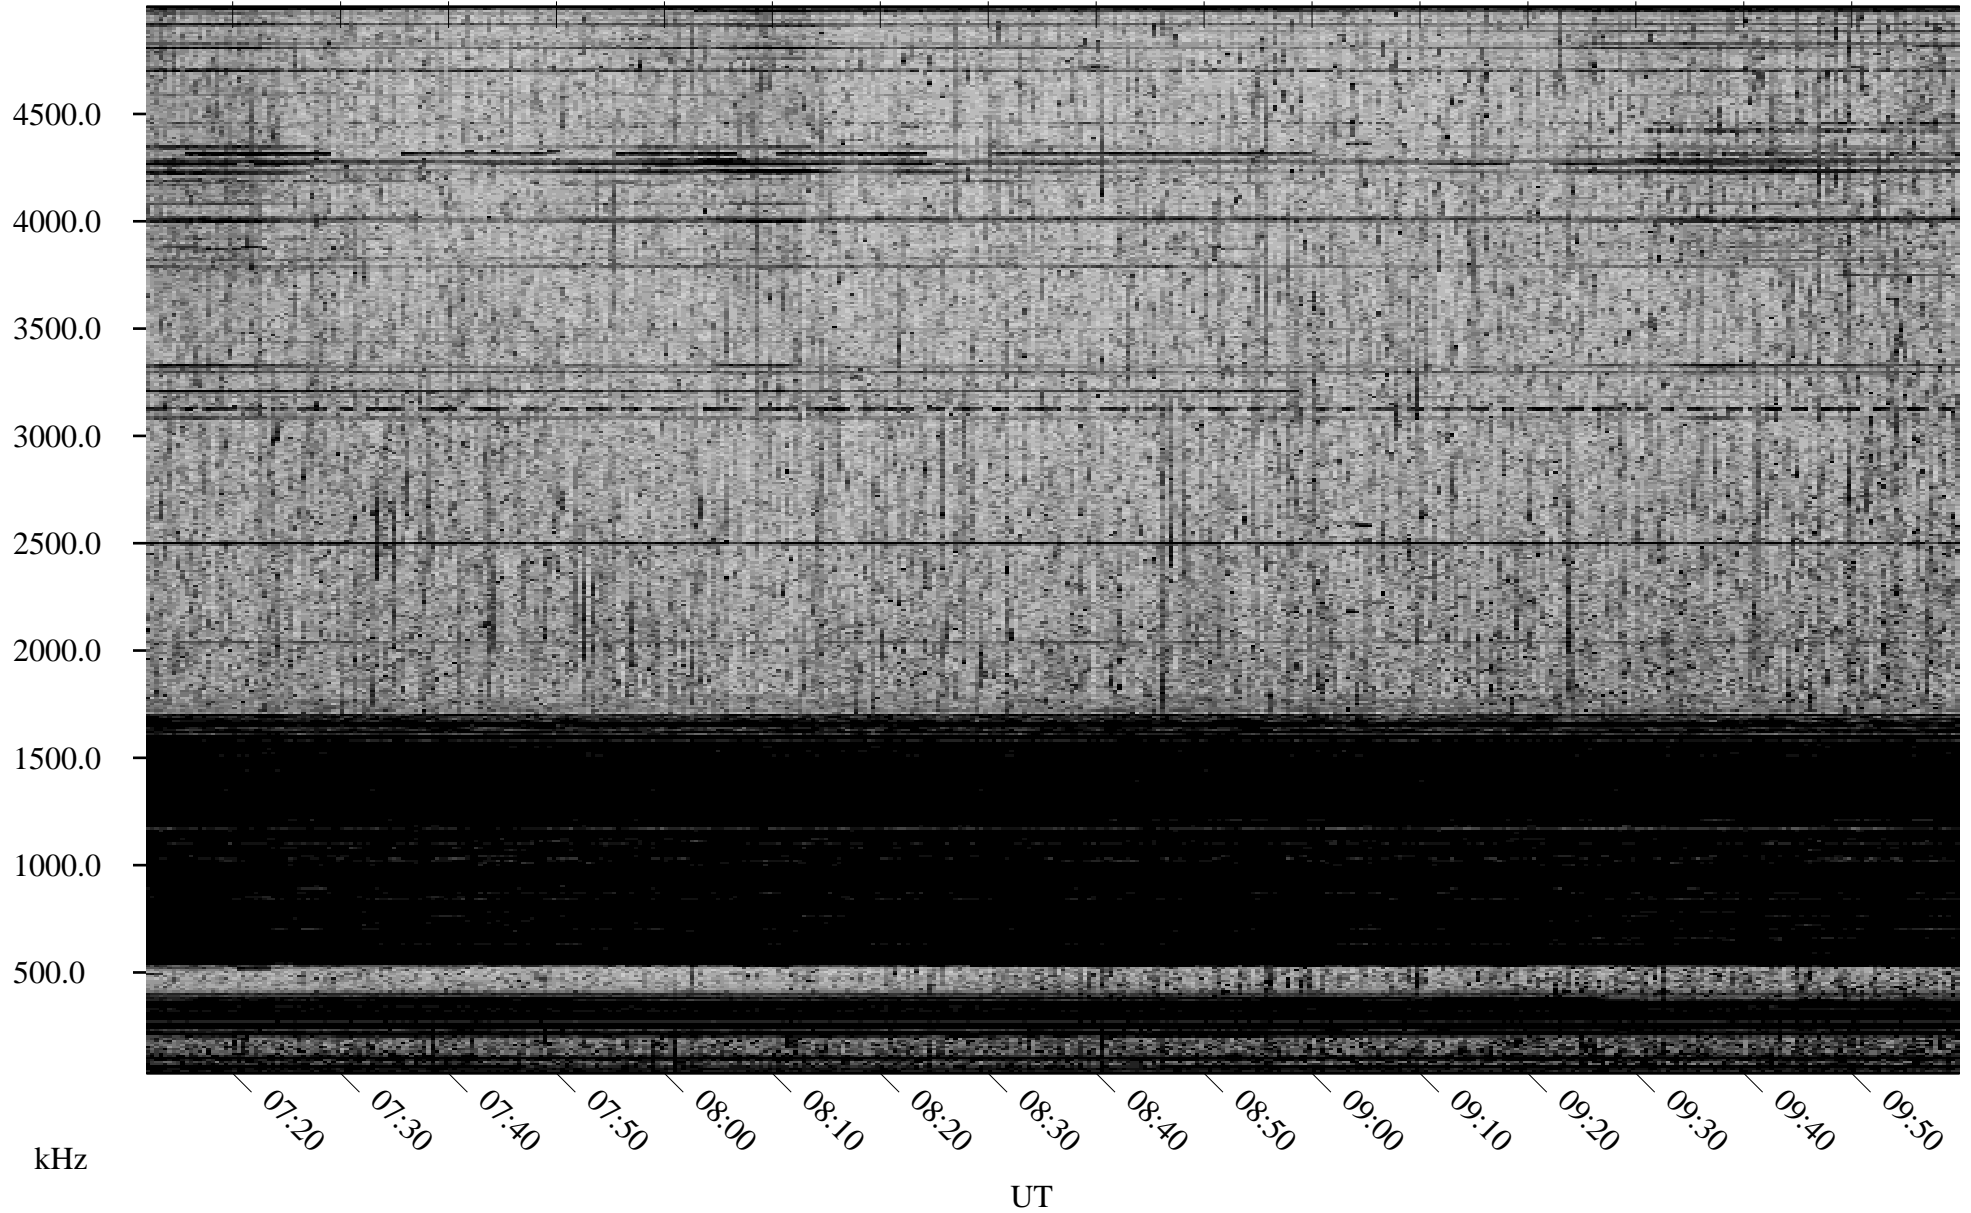

# 09/01/2001 Churchill, Manitoba

Linear Scale    Black = 161    White = 15

ch01243l.r00m max\_12

Page 4

# 09/01/2001 Churchill, Manitoba

Linear Scale    Black = 161    White = 15

ch01243l.r00m max\_12

Page 5