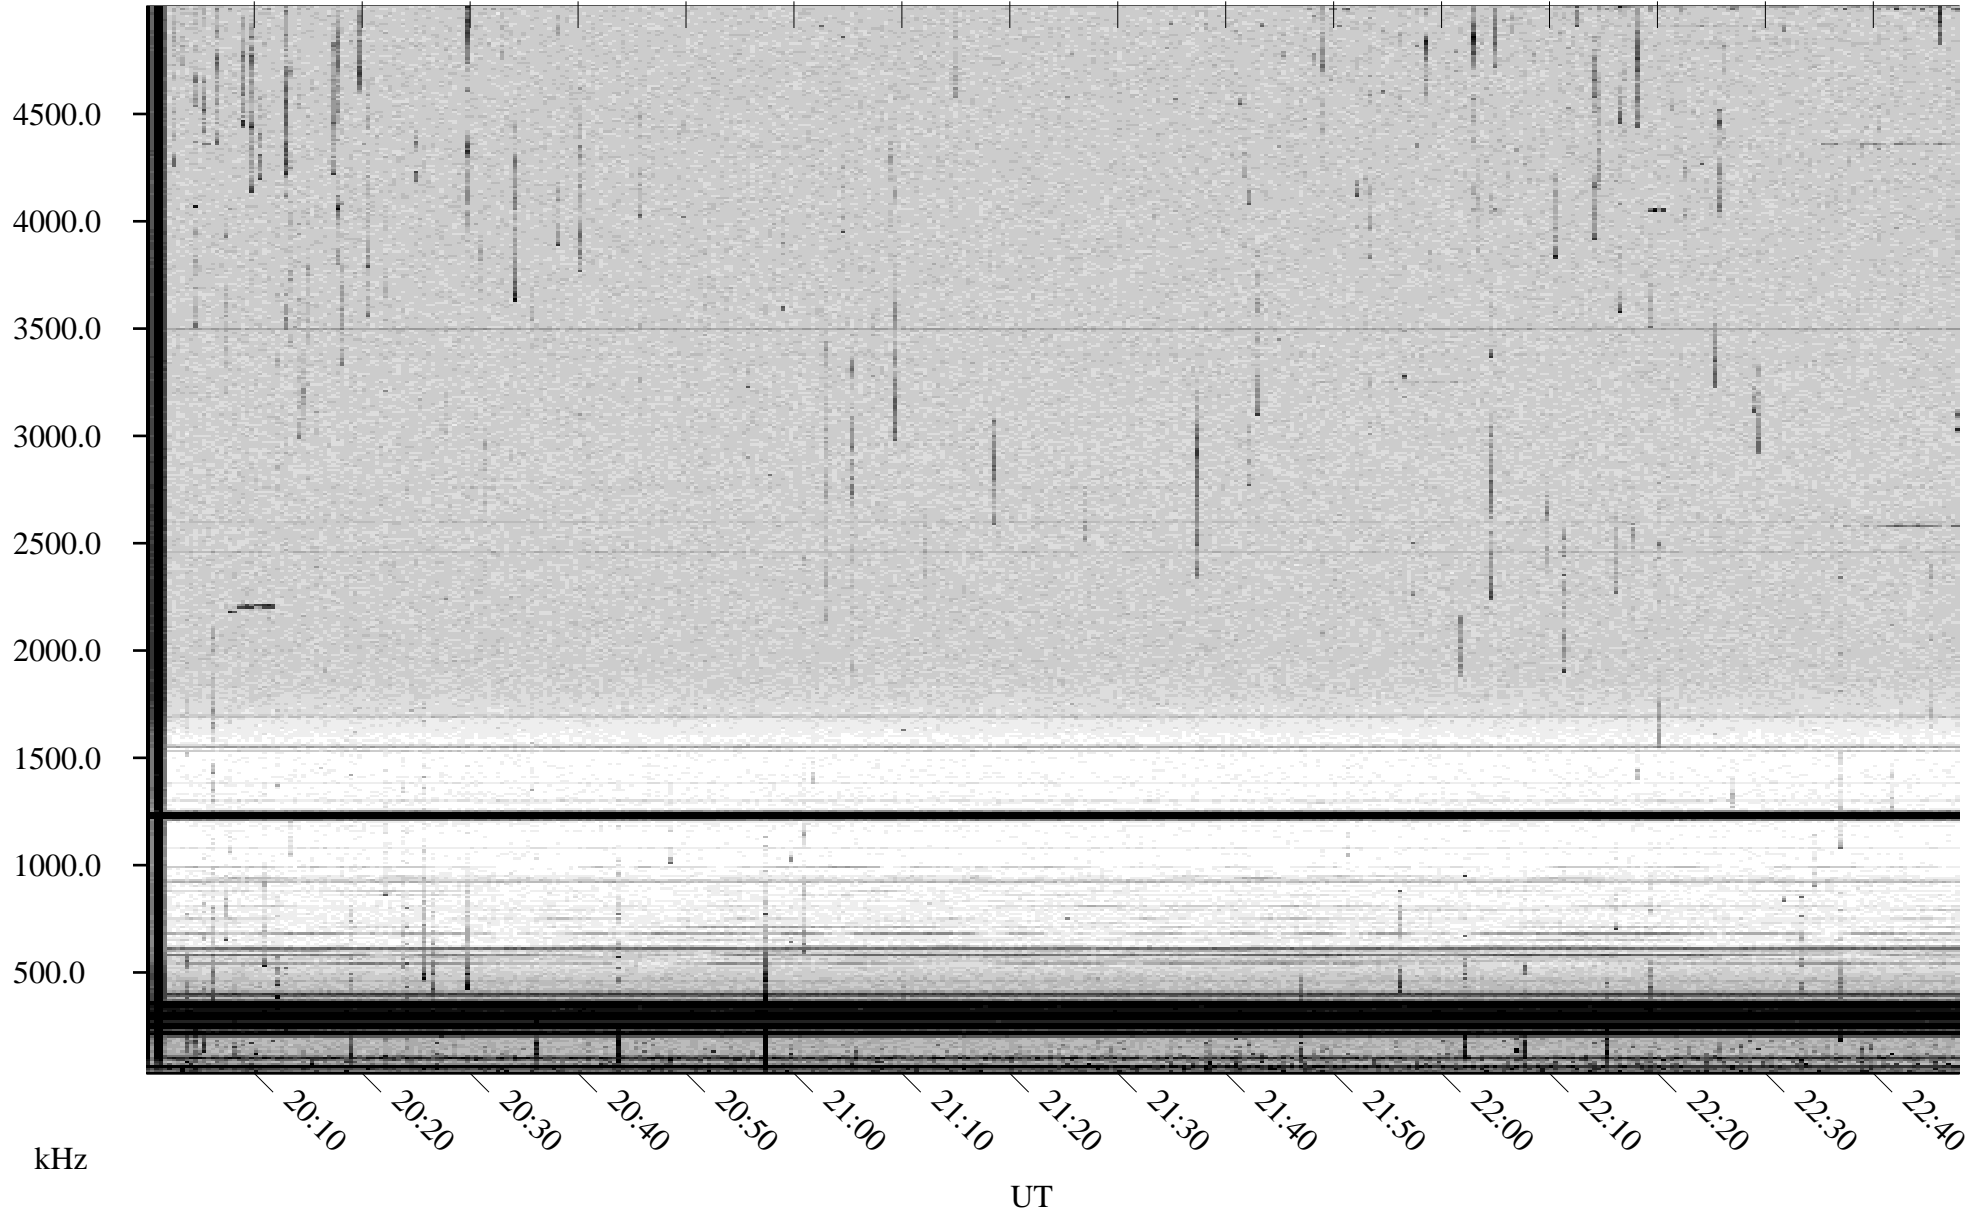

09/01/2001 Churchill, Manitoba

Linear Scale Black = 161 White = 15

ch01244l.r00m max_12

Page 1

09/01/2001 Churchill, Manitoba

Linear Scale Black = 161 White = 15

ch01244l.r00m max_12

Page 2

09/02/2001 Churchill, Manitoba

Linear Scale Black = 161 White = 15

ch01244l.r00m max_12

Page 3

09/02/2001 Churchill, Manitoba

Linear Scale Black = 161 White = 15

ch01244l.r00m max_12

Page 4

09/02/2001 Churchill, Manitoba

Linear Scale Black = 161 White = 15

ch01244l.r00m max_12

Page 5

09/02/2001 Churchill, Manitoba

Linear Scale Black = 161 White = 15

ch01244l.r00m max_12

Page 6

09/02/2001 Churchill, Manitoba

Linear Scale Black = 161 White = 15

ch01244l.r00m max_12

Page 7

09/02/2001 Churchill, Manitoba

Linear Scale Black = 161 White = 15

ch01244l.r00m max_12

Page 8