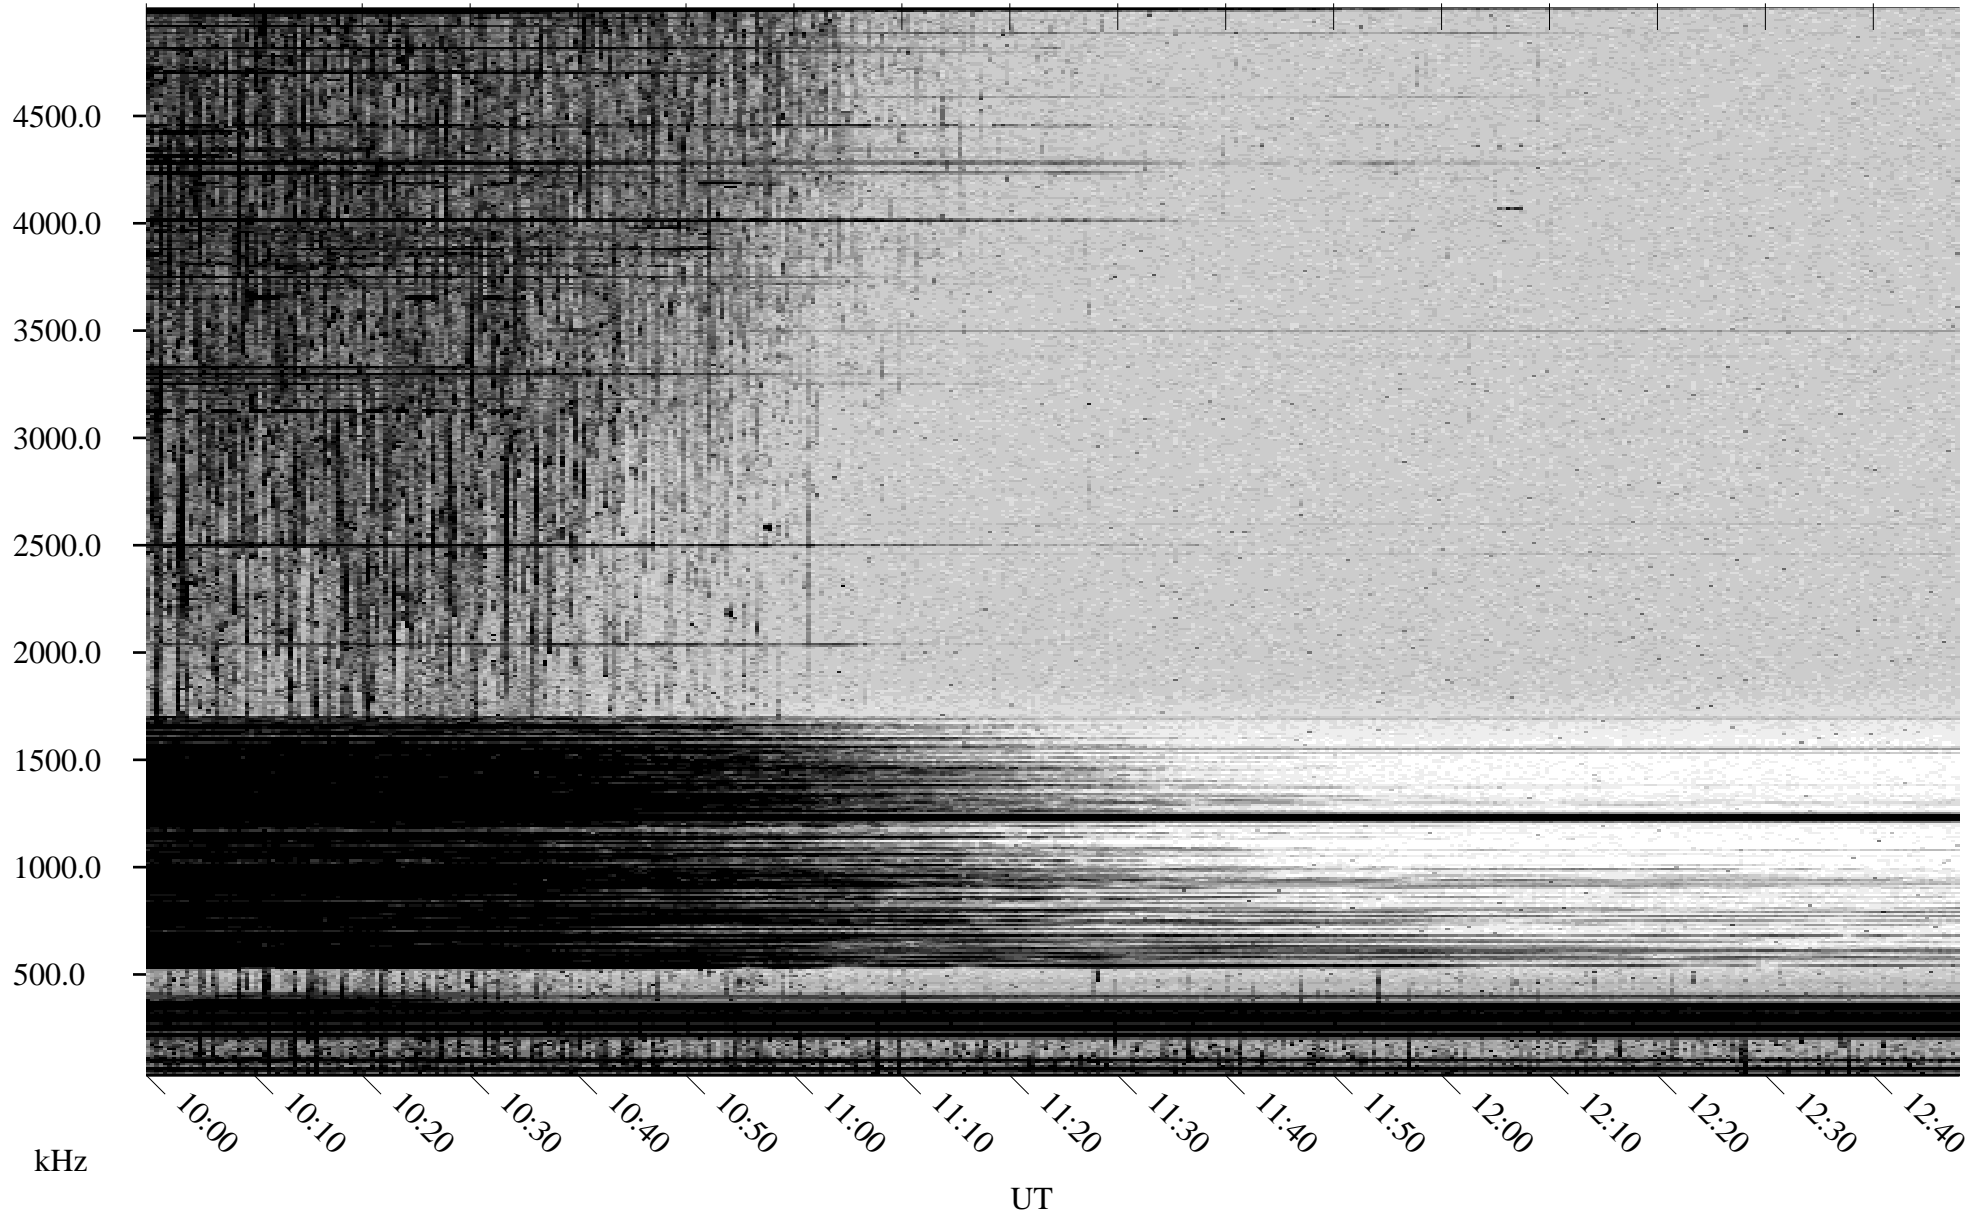

09/01/2001 Churchill, Manitoba

Linear Scale Black = 161 White = 15

ch01244l.r00m max_12

Page 1

09/01/2001 Churchill, Manitoba

Linear Scale Black = 161 White = 15

ch01244l.r00m max_12

Page 2

09/02/2001 Churchill, Manitoba

Linear Scale Black = 161 White = 15

ch01244l.r00m max_12

Page 3

09/02/2001 Churchill, Manitoba

Linear Scale Black = 161 White = 15

ch01244l.r00m max_12

Page 4

09/02/2001 Churchill, Manitoba

Linear Scale Black = 161 White = 15

ch01244l.r00m max_12

Page 5

09/02/2001 Churchill, Manitoba

Linear Scale Black = 161 White = 15

ch01244l.r00m max_12

Page 6

09/02/2001 Churchill, Manitoba

Linear Scale Black = 161 White = 15

ch01244l.r00m max_12

Page 7

09/02/2001 Churchill, Manitoba

Linear Scale Black = 161 White = 15

ch01244l.r00m max_12

Page 8