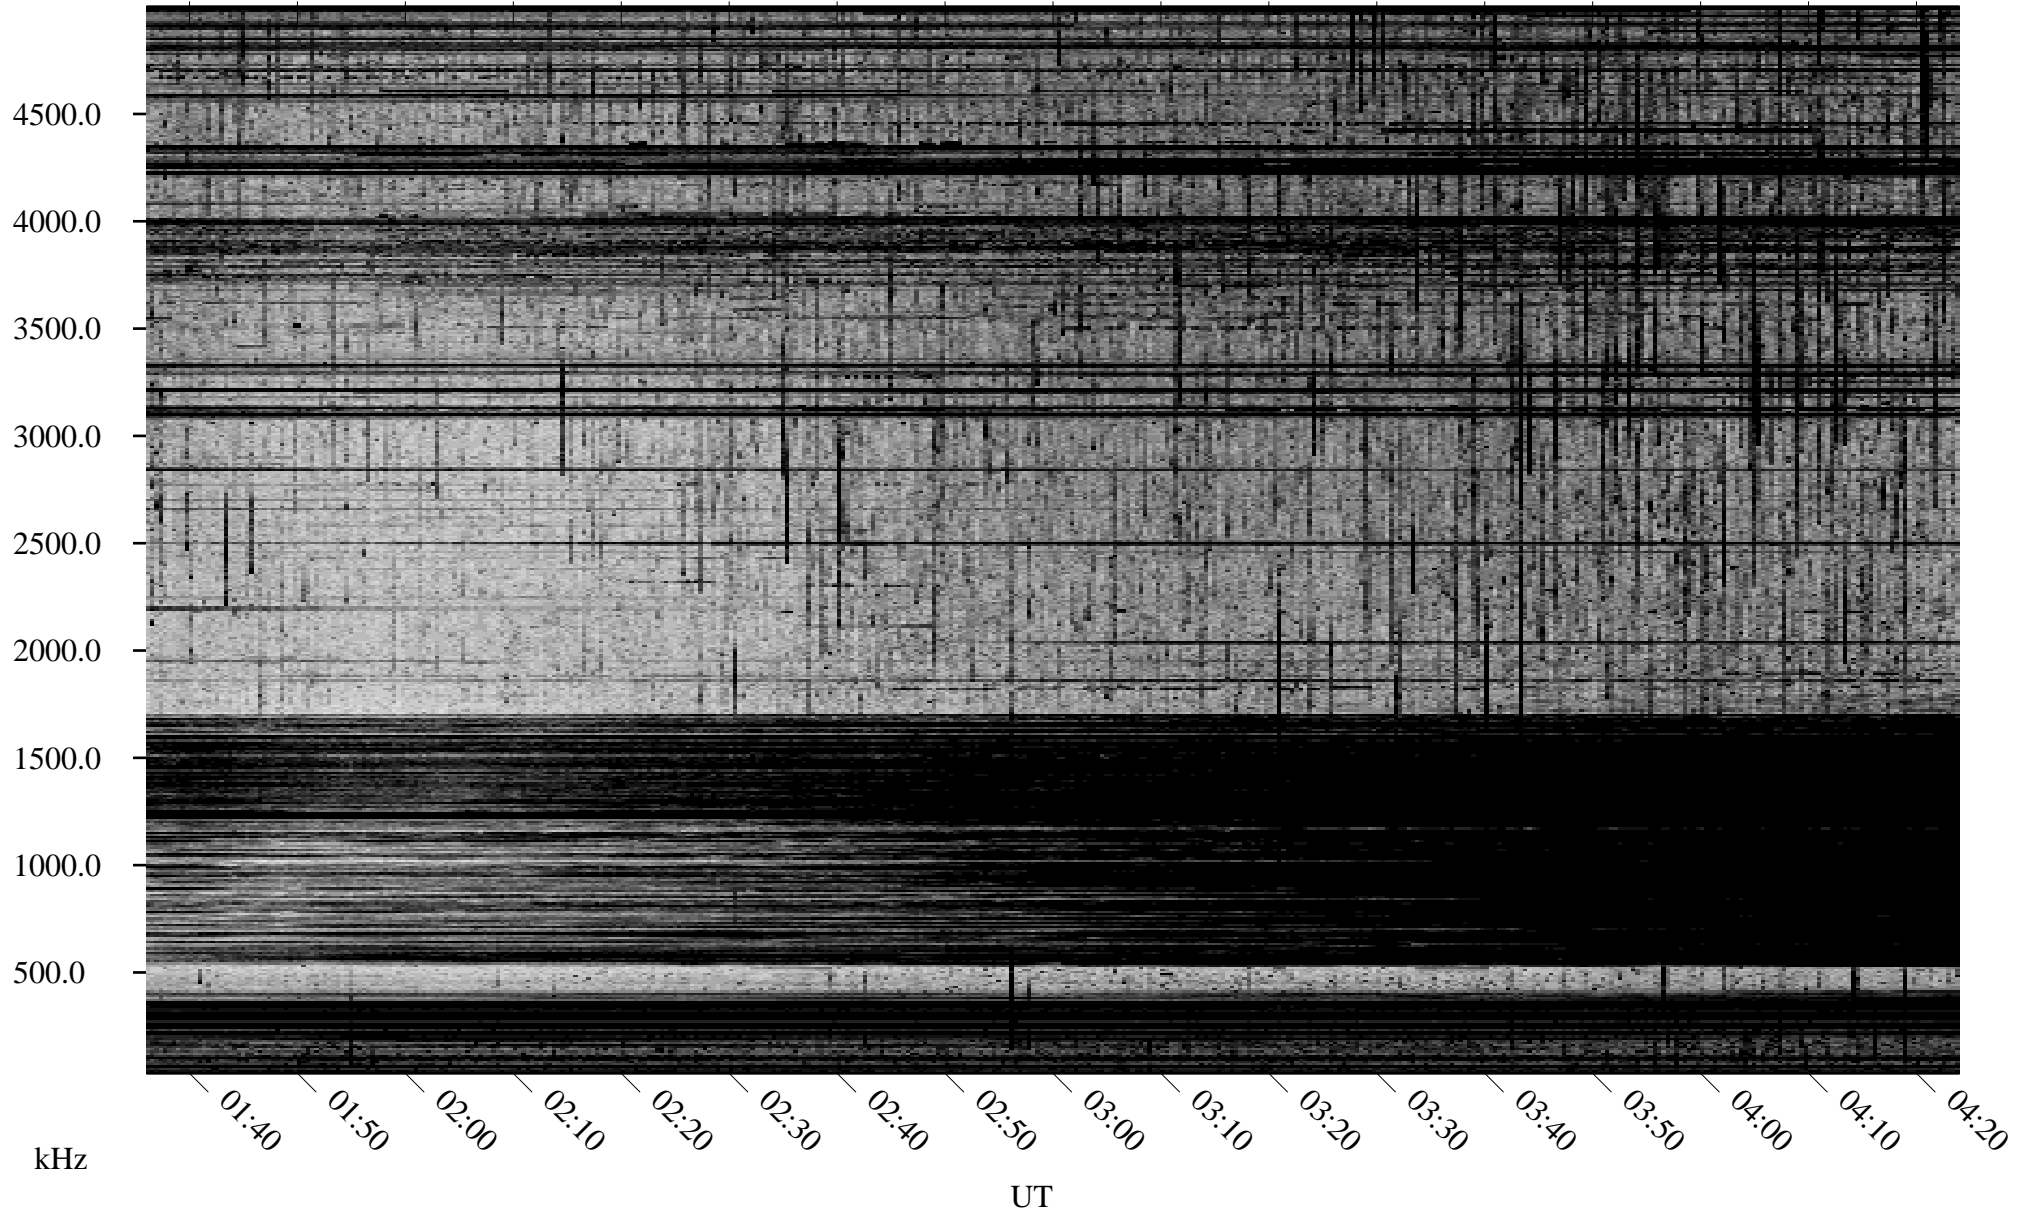

09/01/2001 Churchill, Manitoba

Linear Scale Black = 161 White = 15

ch01244l.r00m max_12

Page 1

09/01/2001 Churchill, Manitoba

Linear Scale Black = 161 White = 15

ch01244l.r00m max_12

Page 2

09/02/2001 Churchill, Manitoba

Linear Scale Black = 161 White = 15

ch01244l.r00m max_12

Page 3

09/02/2001 Churchill, Manitoba

Linear Scale Black = 161 White = 15

ch01244l.r00m max_12

Page 4

09/02/2001 Churchill, Manitoba

Linear Scale Black = 161 White = 15

ch01244l.r00m max_12

Page 5

09/02/2001 Churchill, Manitoba

Linear Scale Black = 161 White = 15

ch01244l.r00m max_12

Page 6

09/02/2001 Churchill, Manitoba

Linear Scale Black = 161 White = 15

ch01244l.r00m max_12

Page 7

09/02/2001 Churchill, Manitoba

Linear Scale Black = 161 White = 15

ch01244l.r00m max_12

Page 8