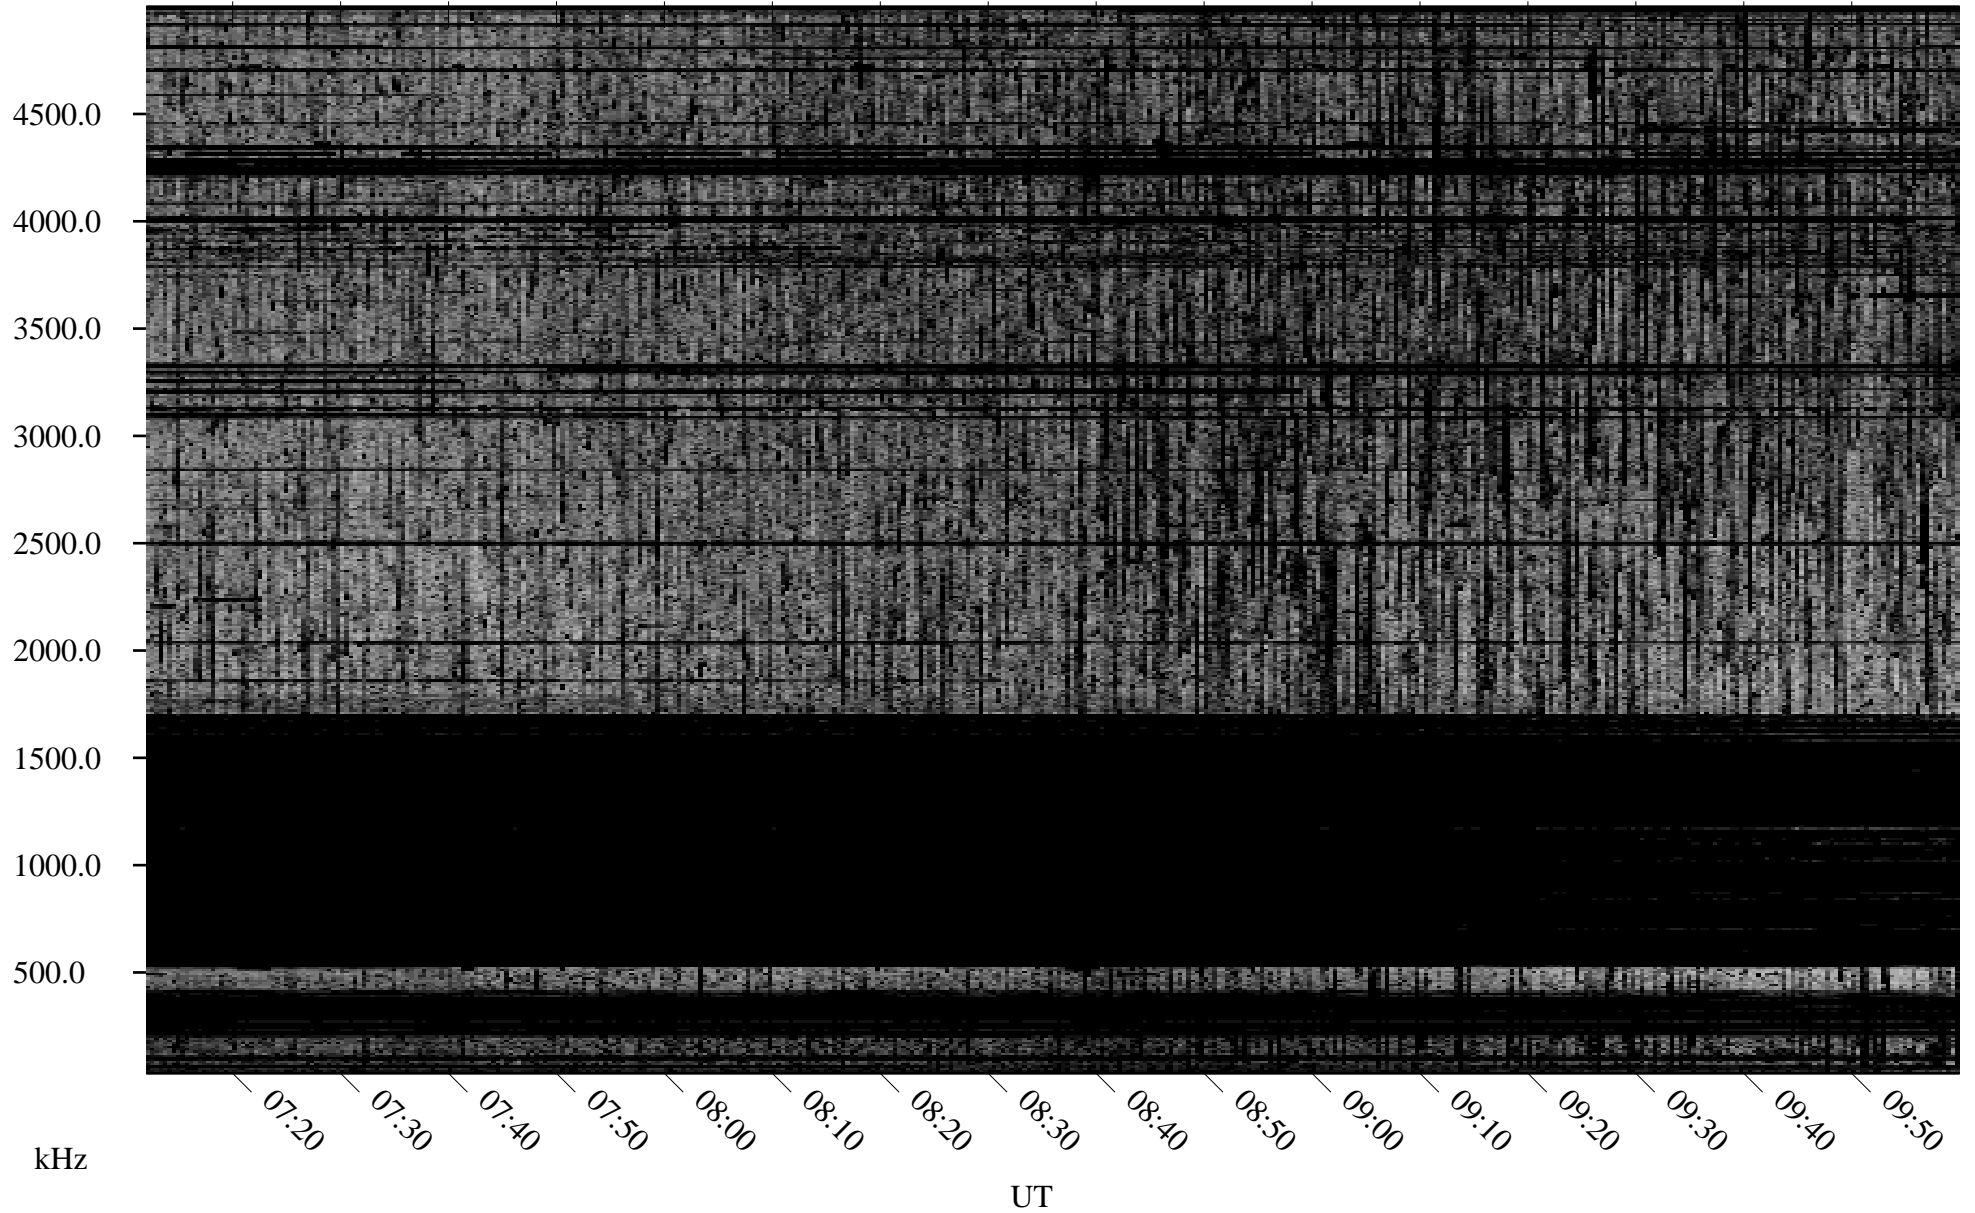

09/01/2001 Churchill, Manitoba

Linear Scale Black = 161 White = 15

ch01244l.r00m max_12

Page 1

09/01/2001 Churchill, Manitoba

Linear Scale Black = 161 White = 15

ch01244l.r00m max_12

Page 2

09/02/2001 Churchill, Manitoba

Linear Scale Black = 161 White = 15

ch01244l.r00m max_12

Page 3

09/02/2001 Churchill, Manitoba

Linear Scale Black = 161 White = 15

ch01244l.r00m max_12

Page 4

09/02/2001 Churchill, Manitoba

Linear Scale Black = 161 White = 15

ch01244l.r00m max_12

Page 5

09/02/2001 Churchill, Manitoba

Linear Scale Black = 161 White = 15

ch01244l.r00m max_12

Page 6

09/02/2001 Churchill, Manitoba

Linear Scale Black = 161 White = 15

ch01244l.r00m max_12

Page 7

09/02/2001 Churchill, Manitoba

Linear Scale Black = 161 White = 15

ch01244l.r00m max_12

Page 8