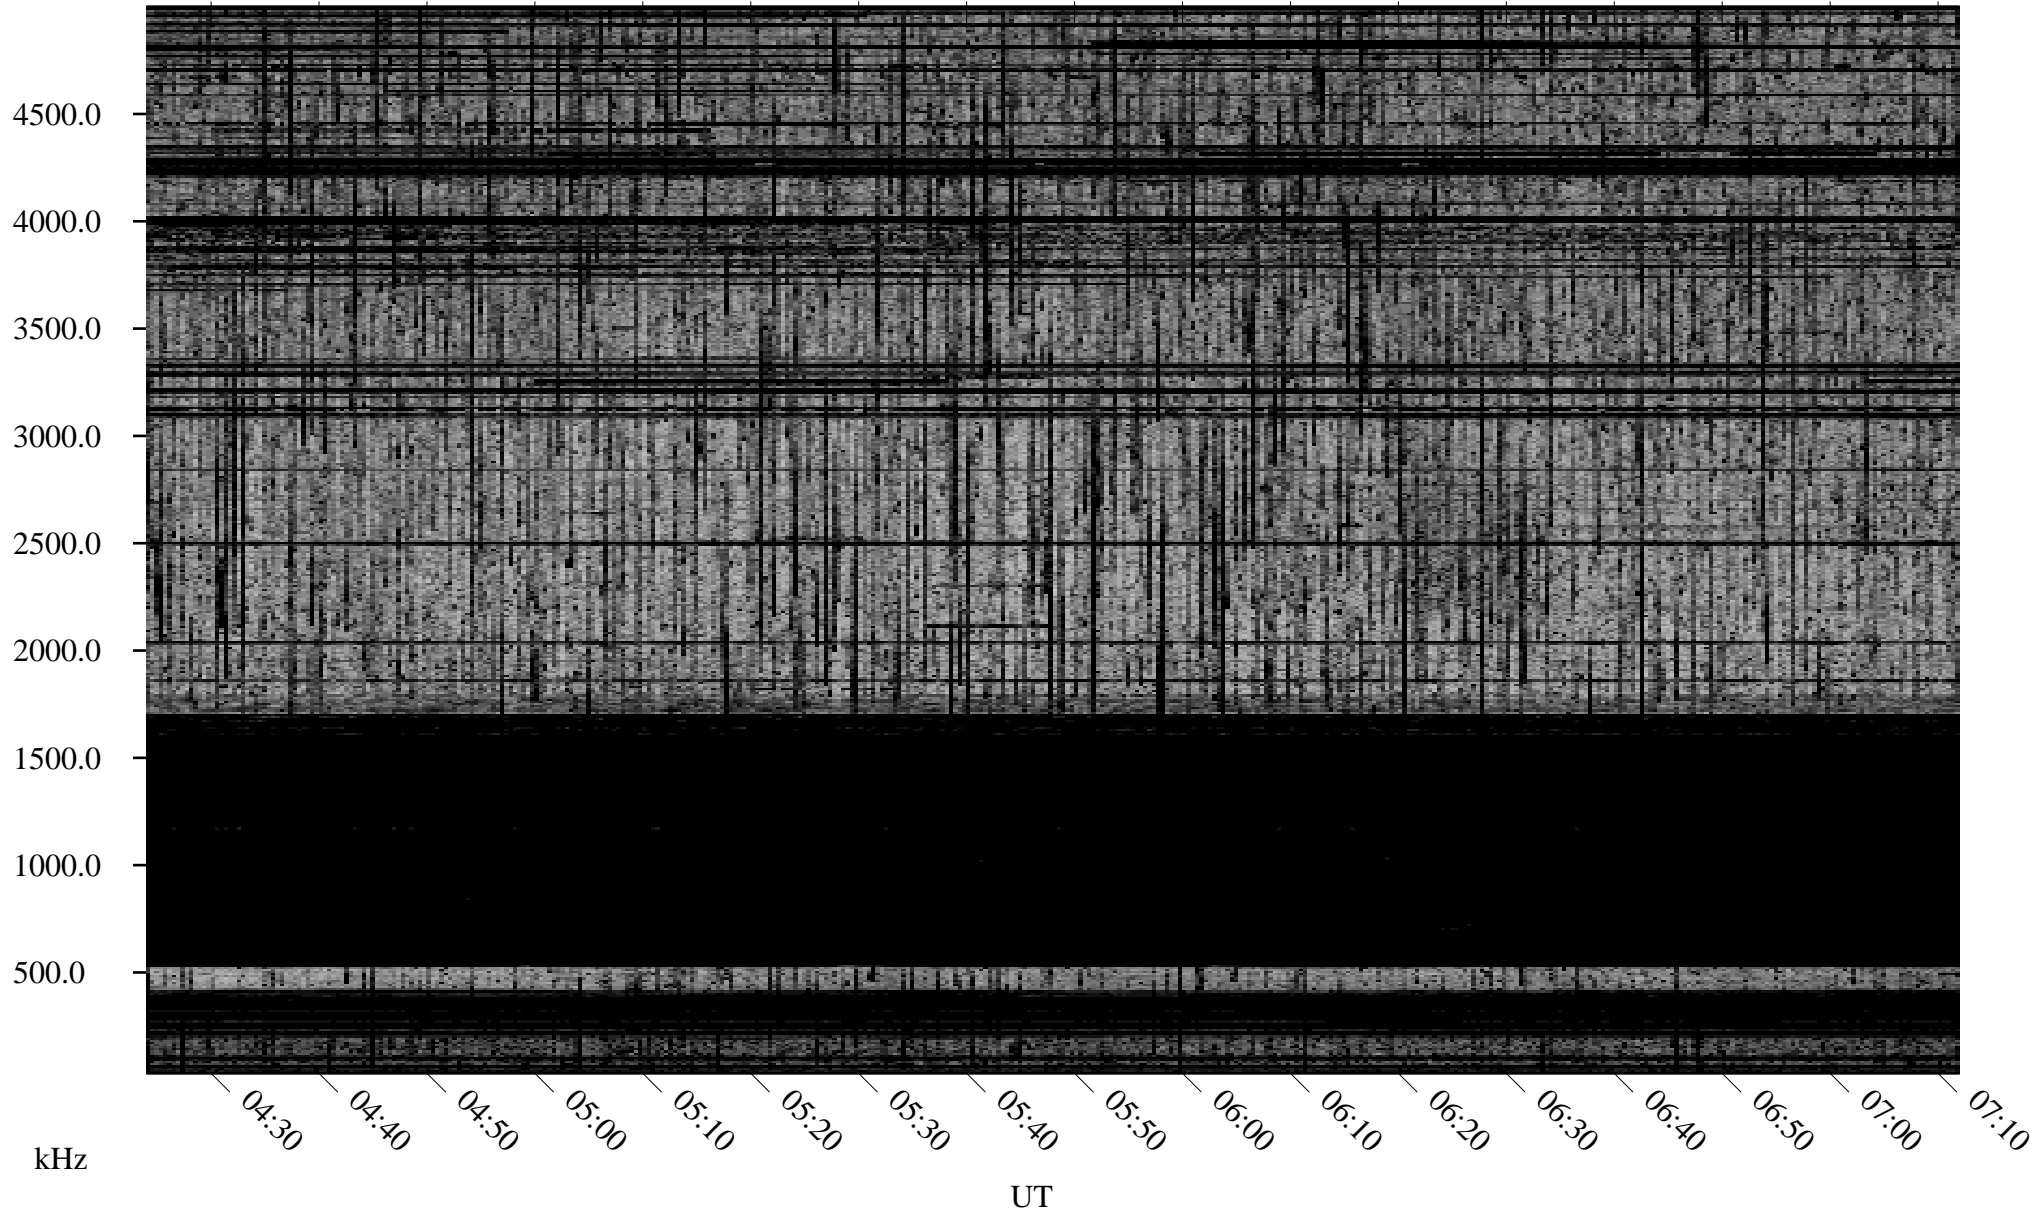

09/01/2001 Churchill, Manitoba

Linear Scale Black = 161 White = 15

ch01244l.r00m max_12

Page 1

09/01/2001 Churchill, Manitoba

Linear Scale Black = 161 White = 15

ch01244l.r00m max_12

Page 2

09/02/2001 Churchill, Manitoba

Linear Scale Black = 161 White = 15

ch01244l.r00m max_12

Page 3

09/02/2001 Churchill, Manitoba

Linear Scale Black = 161 White = 15

ch01244l.r00m max_12

Page 4

09/02/2001 Churchill, Manitoba

Linear Scale Black = 161 White = 15

ch01244l.r00m max_12

Page 5

09/02/2001 Churchill, Manitoba

Linear Scale Black = 161 White = 15

ch01244l.r00m max_12

Page 6

09/02/2001 Churchill, Manitoba

Linear Scale Black = 161 White = 15

ch01244l.r00m max_12

Page 7

09/02/2001 Churchill, Manitoba

Linear Scale Black = 161 White = 15

ch01244l.r00m max_12

Page 8