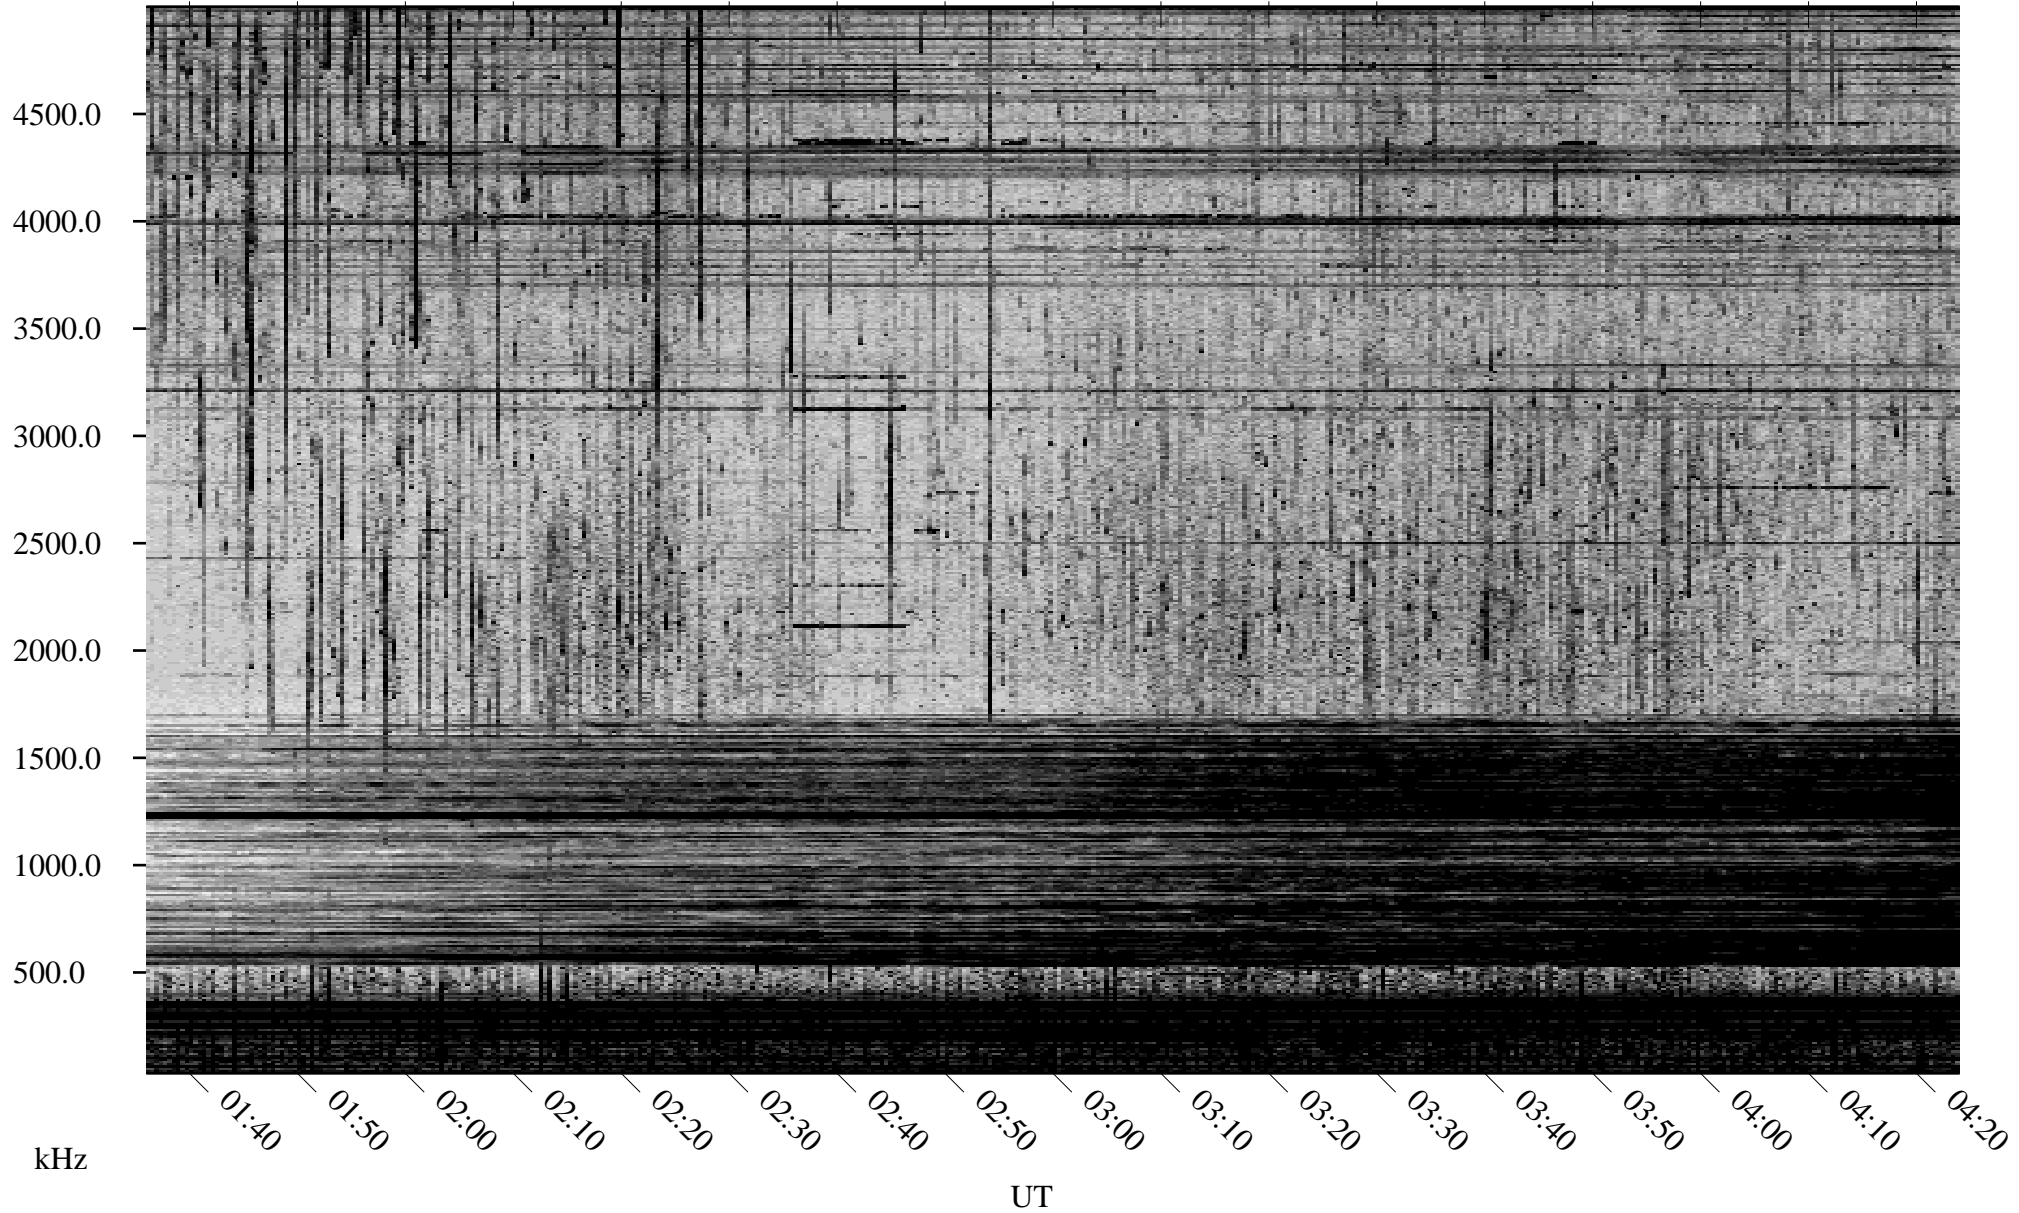

# 09/02/2001 Churchill, Manitoba

Linear Scale    Black = 161    White = 15

ch012451.r00m max\_12

Page 1

# 09/02/2001 Churchill, Manitoba

Linear Scale    Black = 161    White = 15

ch01245l.r00m max\_12

Page 2

# 09/03/2001 Churchill, Manitoba

Linear Scale    Black = 161    White = 15

ch01245l.r00m max\_12

Page 3

# 09/03/2001 Churchill, Manitoba

Linear Scale    Black = 161    White = 15

ch01245l.r00m max\_12

Page 4