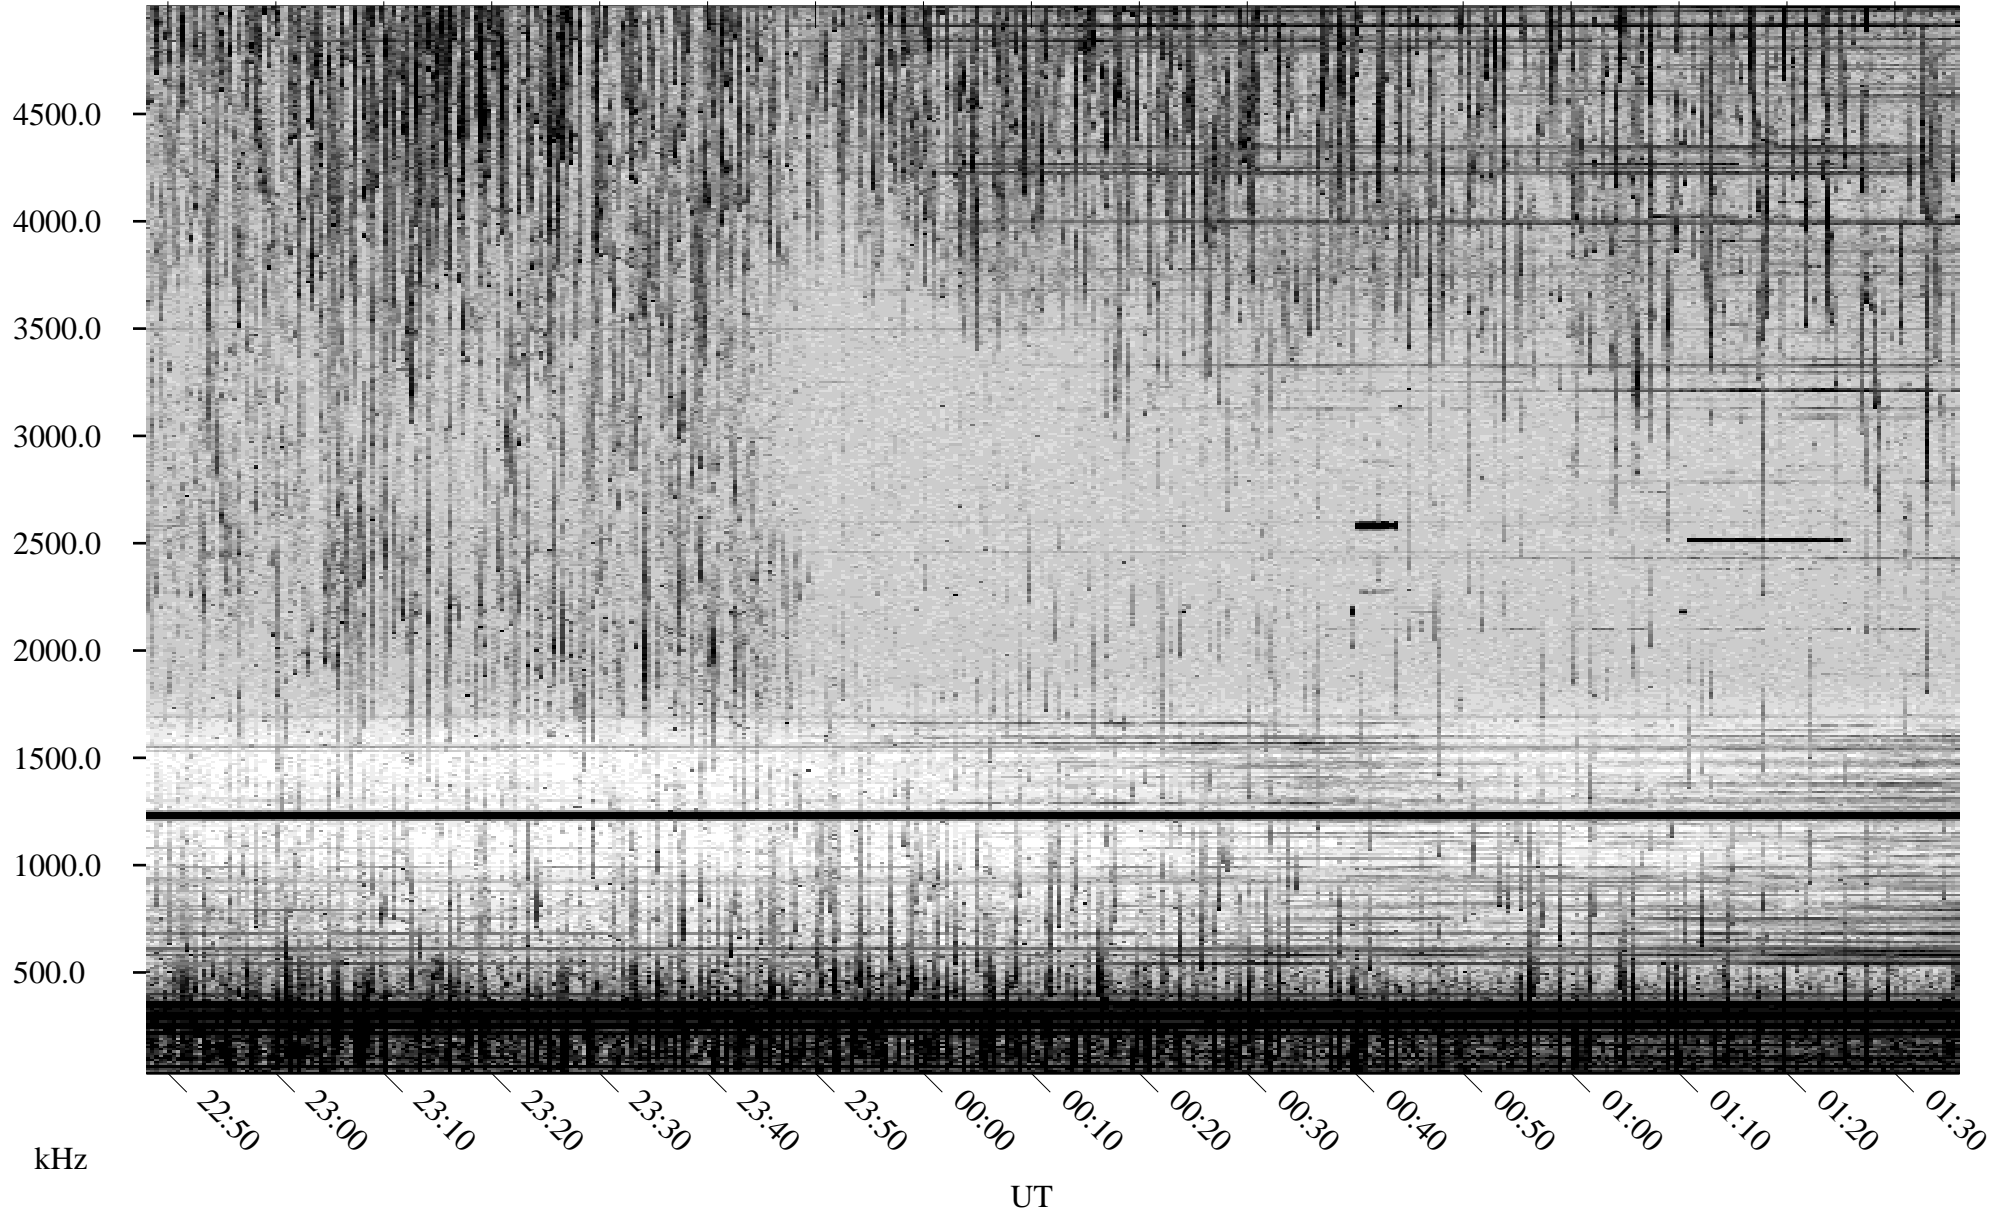

# 09/02/2001 Churchill, Manitoba

Linear Scale    Black = 161    White = 15

ch012451.r00m max\_12

Page 1

# 09/02/2001 Churchill, Manitoba

Linear Scale    Black = 161    White = 15

ch01245l.r00m max\_12

Page 2

# 09/03/2001 Churchill, Manitoba

Linear Scale    Black = 161    White = 15

ch01245l.r00m max\_12

Page 3

# 09/03/2001 Churchill, Manitoba

Linear Scale    Black = 161    White = 15

ch01245l.r00m max\_12

Page 4