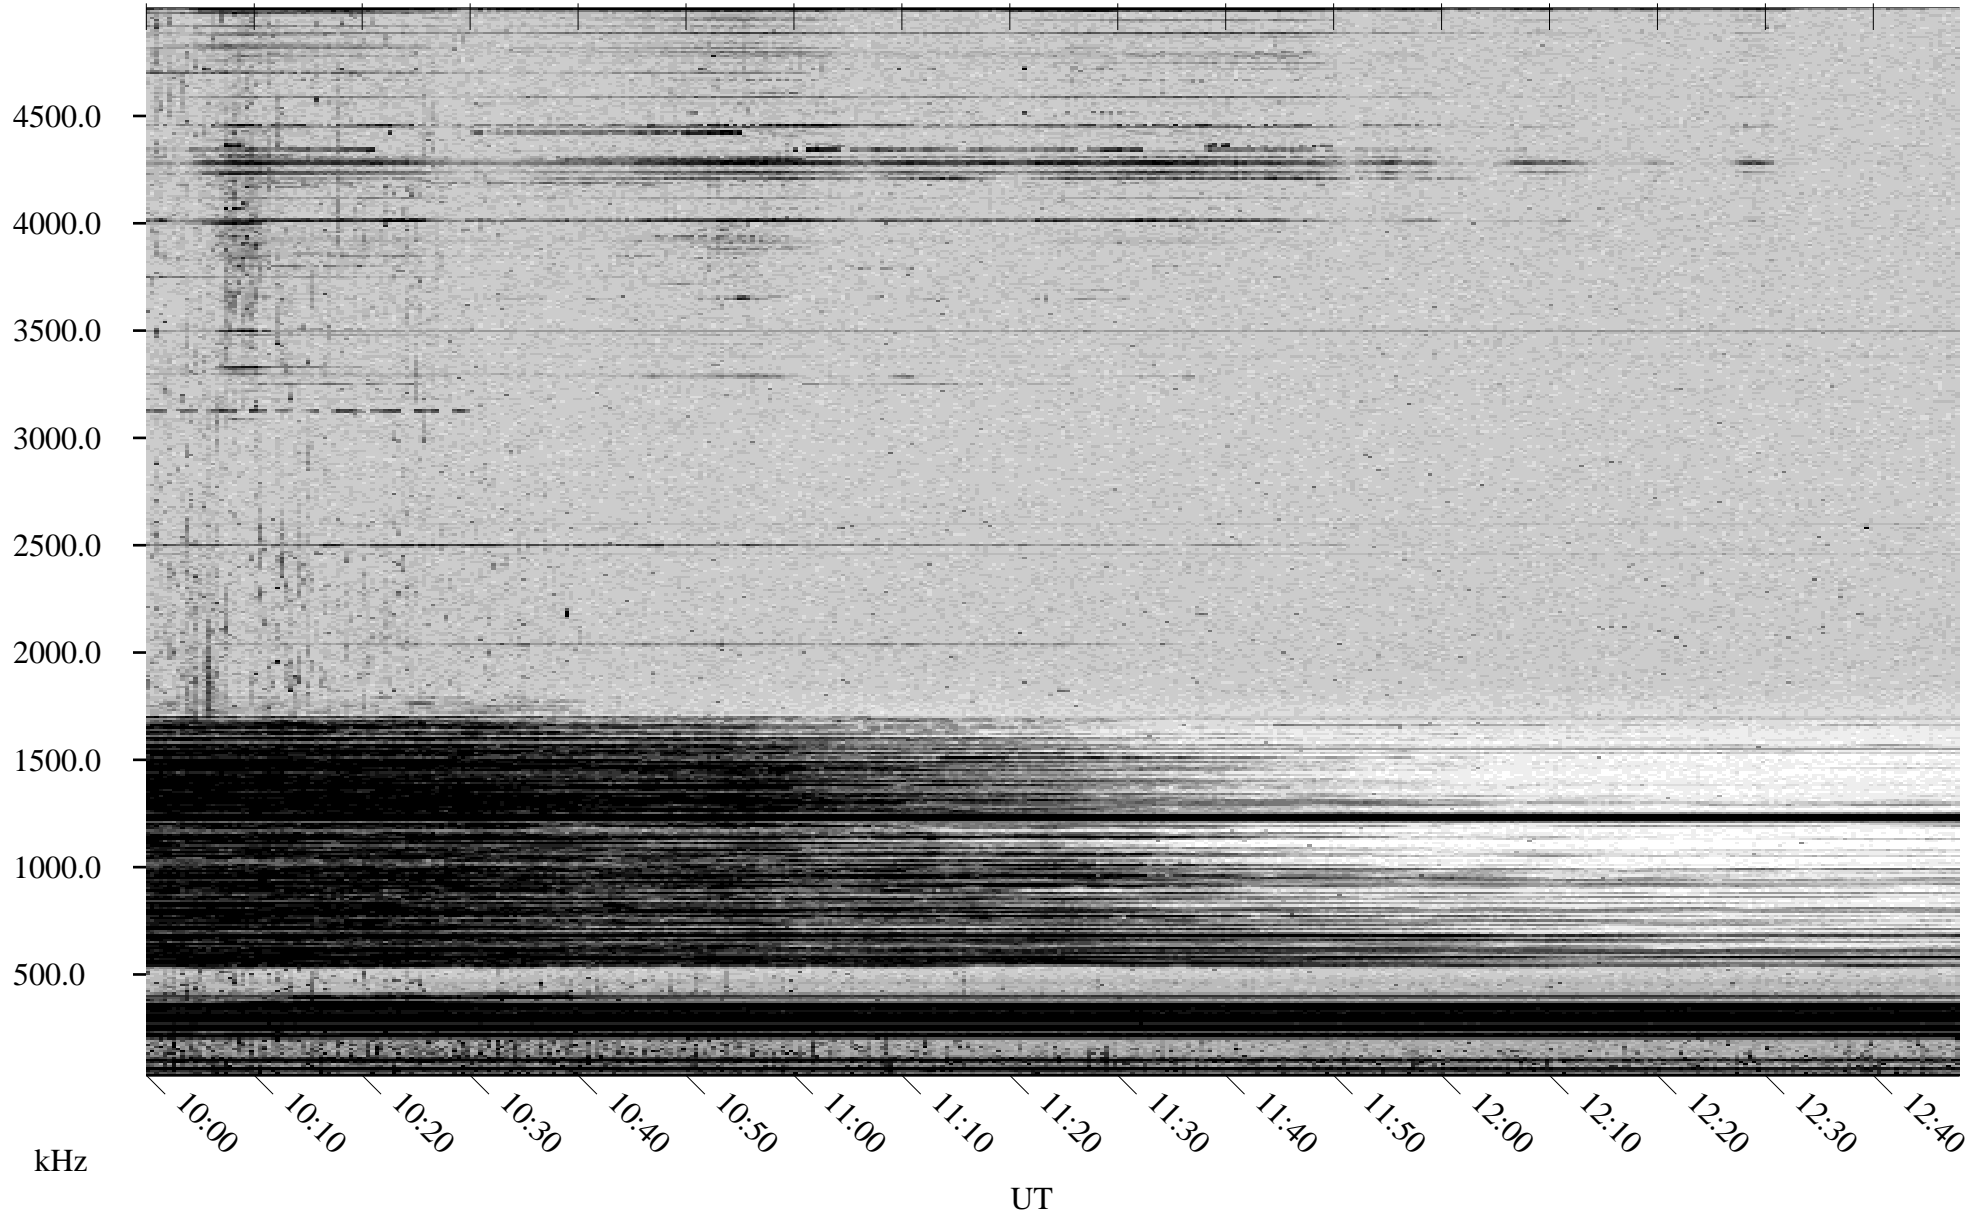

# 09/03/2001 Churchill, Manitoba

Linear Scale    Black = 161    White = 15

ch01245l.r00m max\_12

Page 4

# 09/03/2001 Churchill, Manitoba

Linear Scale    Black = 161    White = 15

ch01245l.r00m max\_12

Page 5

# 09/03/2001 Churchill, Manitoba

Linear Scale Black = 161 White = 15

ch01245l.r00m max\_12

Page 6

09/03/2001 Churchill, Manitoba

Linear Scale Black = 161 White = 15

ch01245l.r00m max\_12

Page 7

09/03/2001 Churchill, Manitoba

Linear Scale Black = 161 White = 15

ch012451.r00m max\_12

Page 8