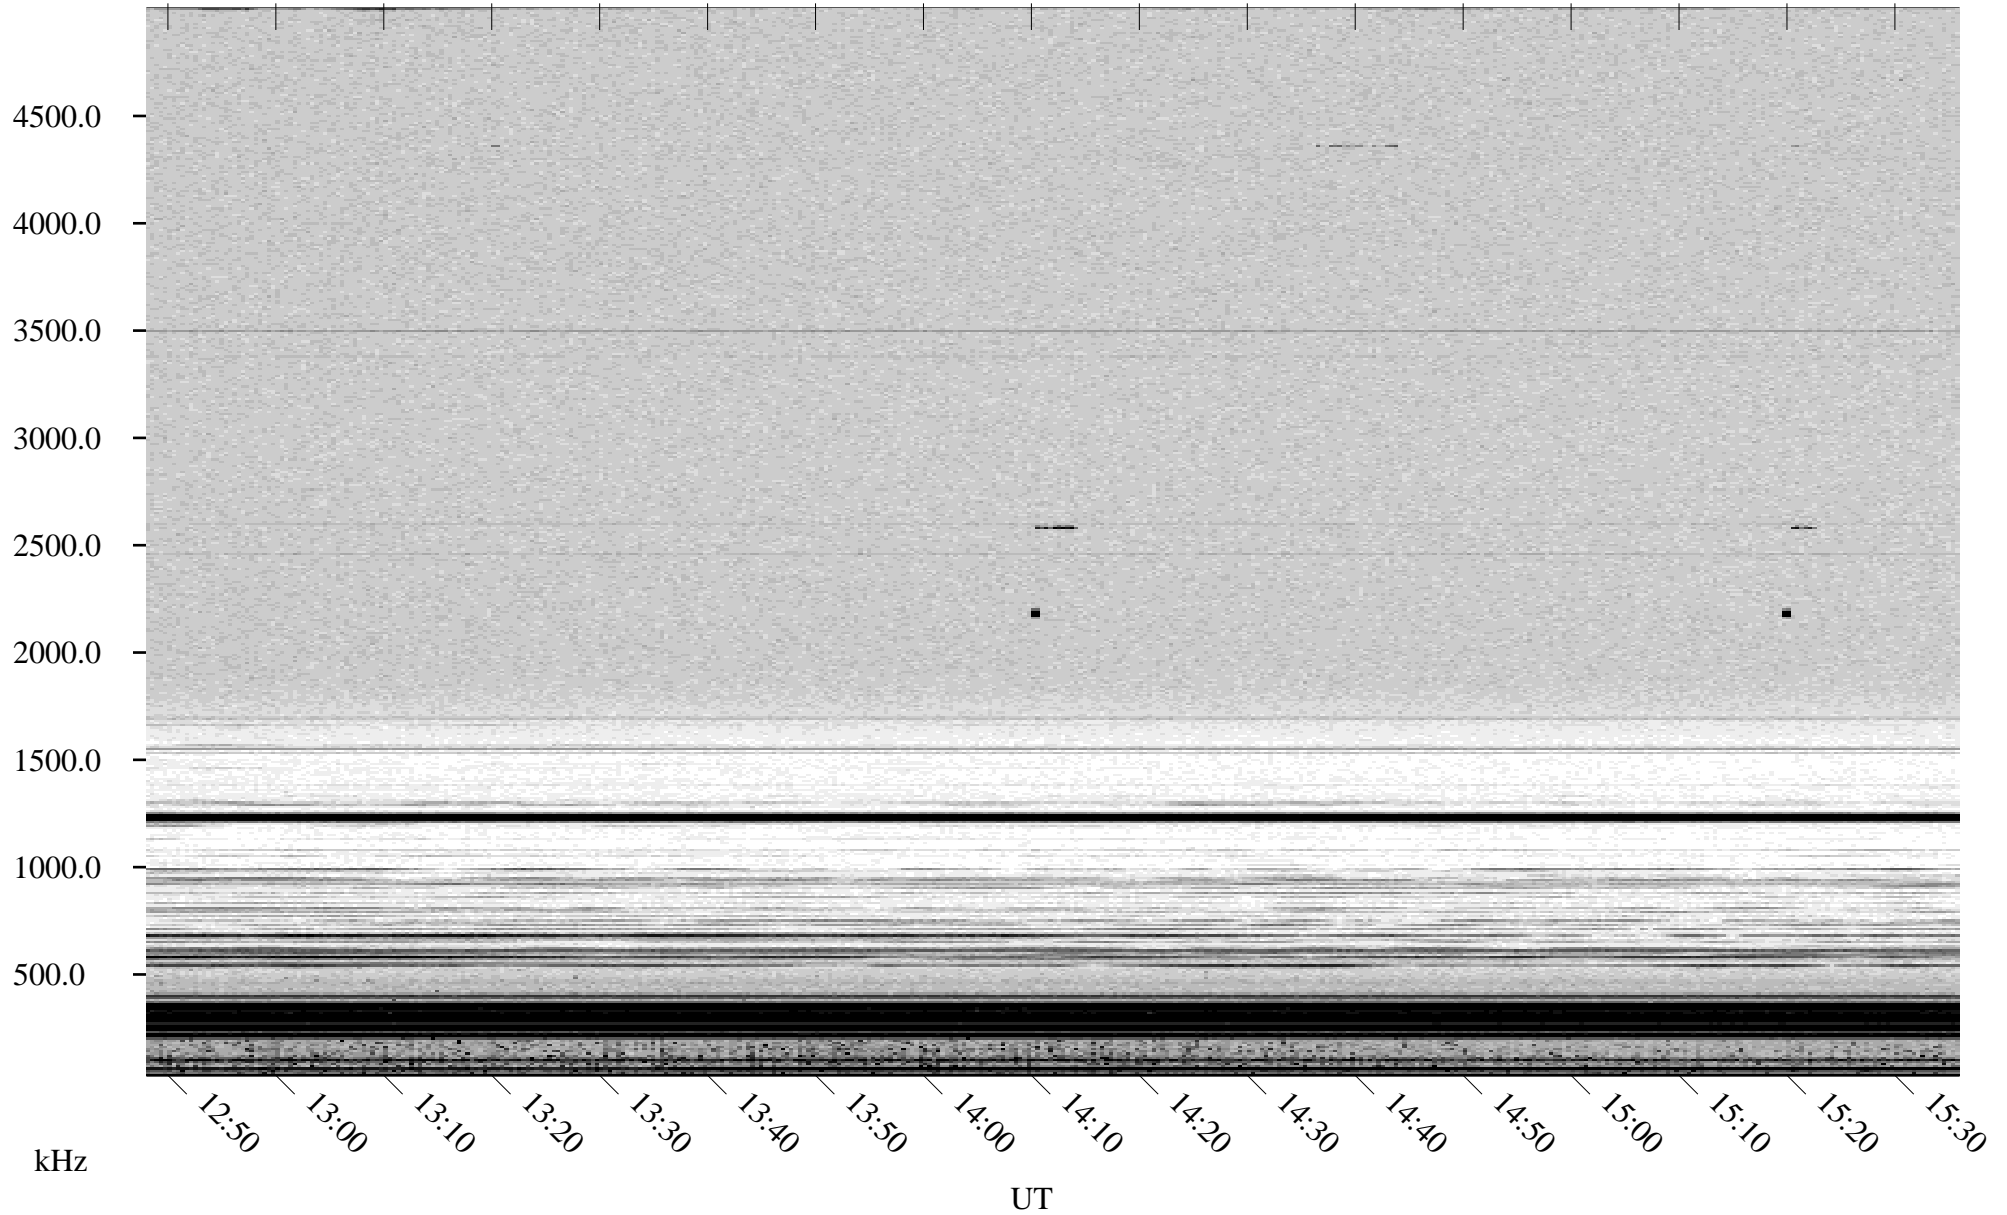

# 09/03/2001 Churchill, Manitoba

Linear Scale    Black = 161    White = 15

ch01245l.r00m max\_12

Page 5

# 09/03/2001 Churchill, Manitoba

Linear Scale Black = 161 White = 15

ch01245l.r00m max\_12

Page 6

09/03/2001 Churchill, Manitoba

Linear Scale Black = 161 White = 15

ch01245l.r00m max\_12

Page 7

09/03/2001 Churchill, Manitoba

Linear Scale Black = 161 White = 15

ch012451.r00m max\_12

Page 8