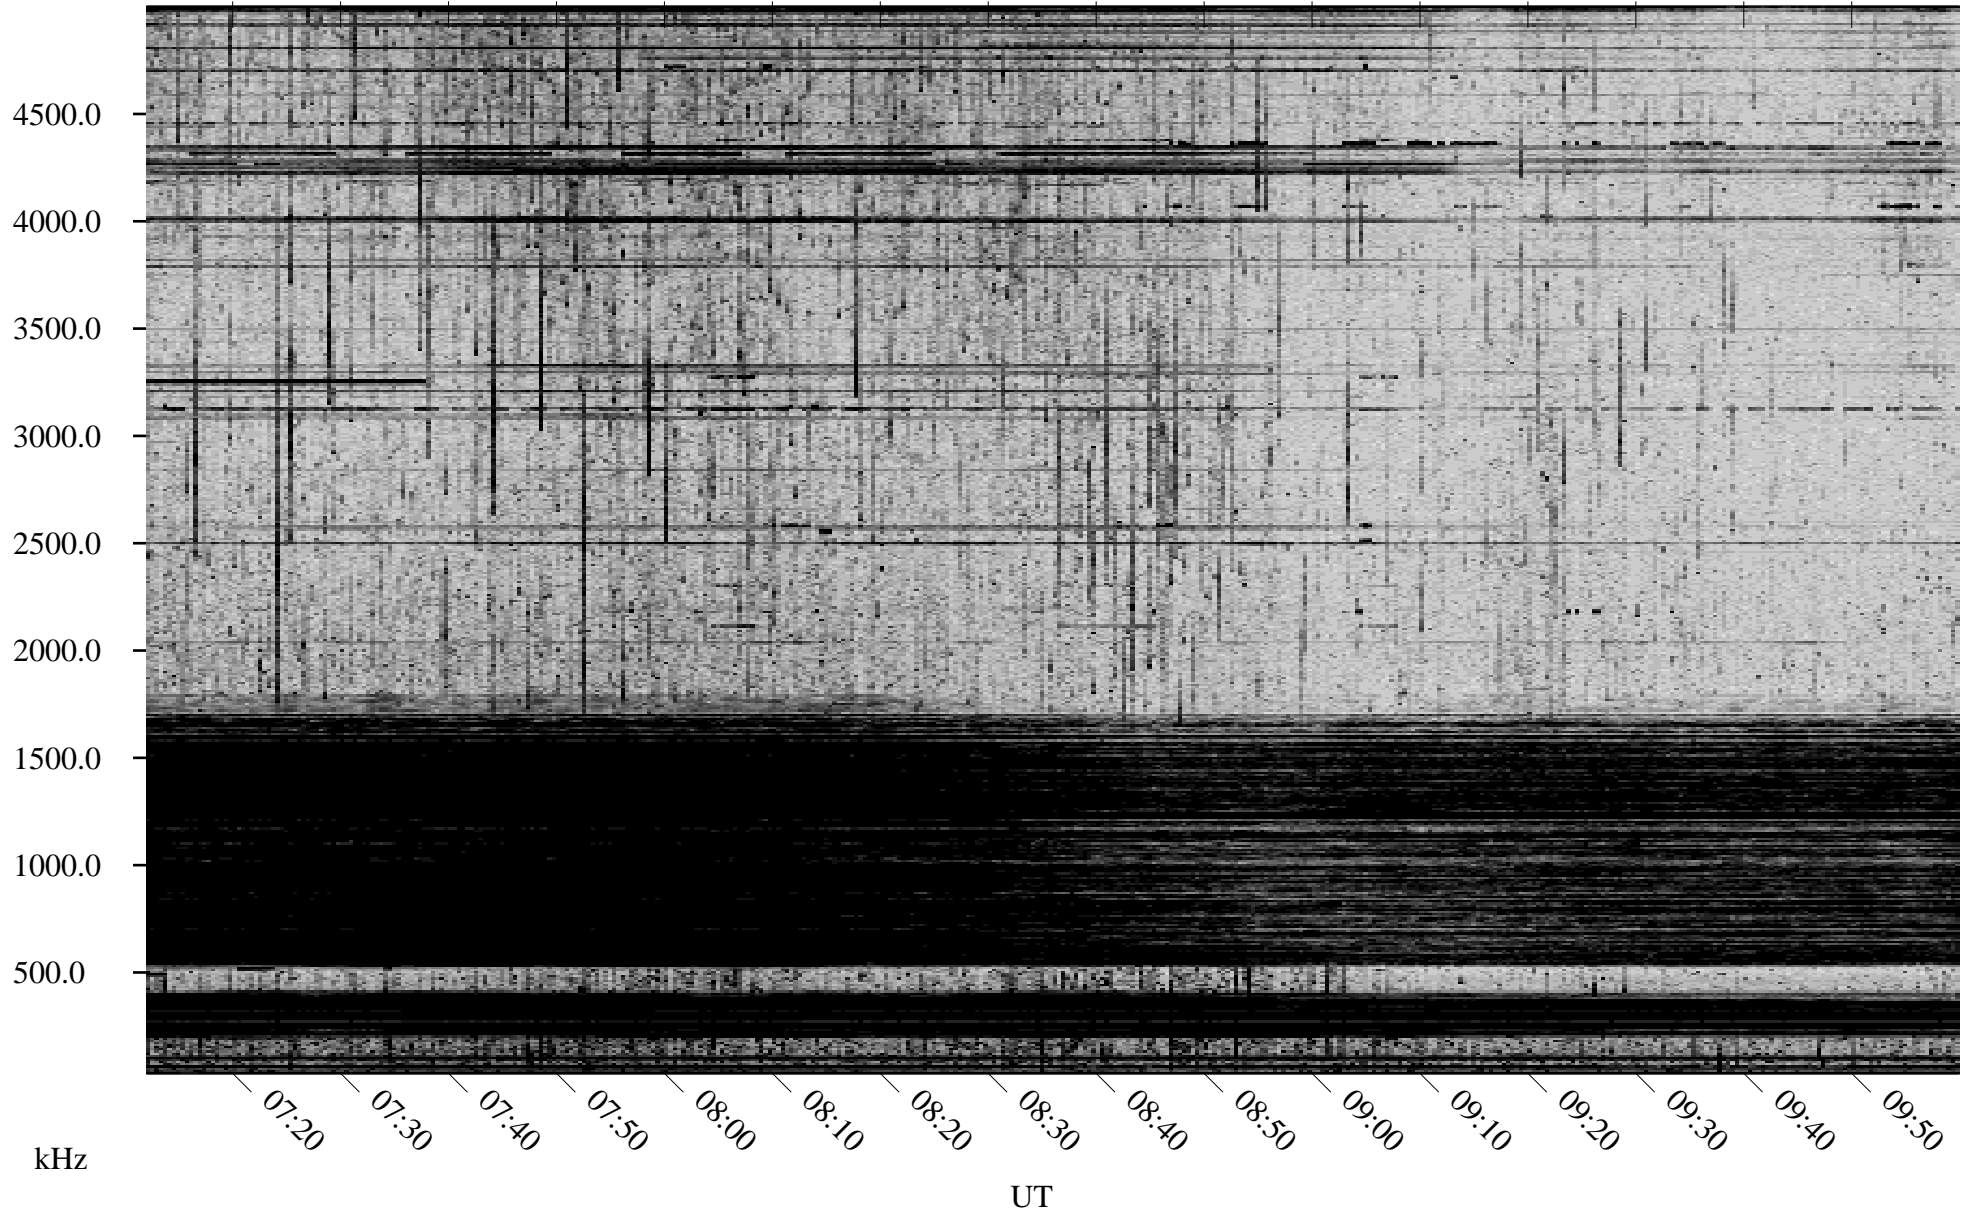

# 09/03/2001 Churchill, Manitoba

Linear Scale    Black = 161    White = 15

ch01245l.r00m max\_12

Page 4

# 09/03/2001 Churchill, Manitoba

Linear Scale    Black = 161    White = 15

ch01245l.r00m max\_12

Page 5