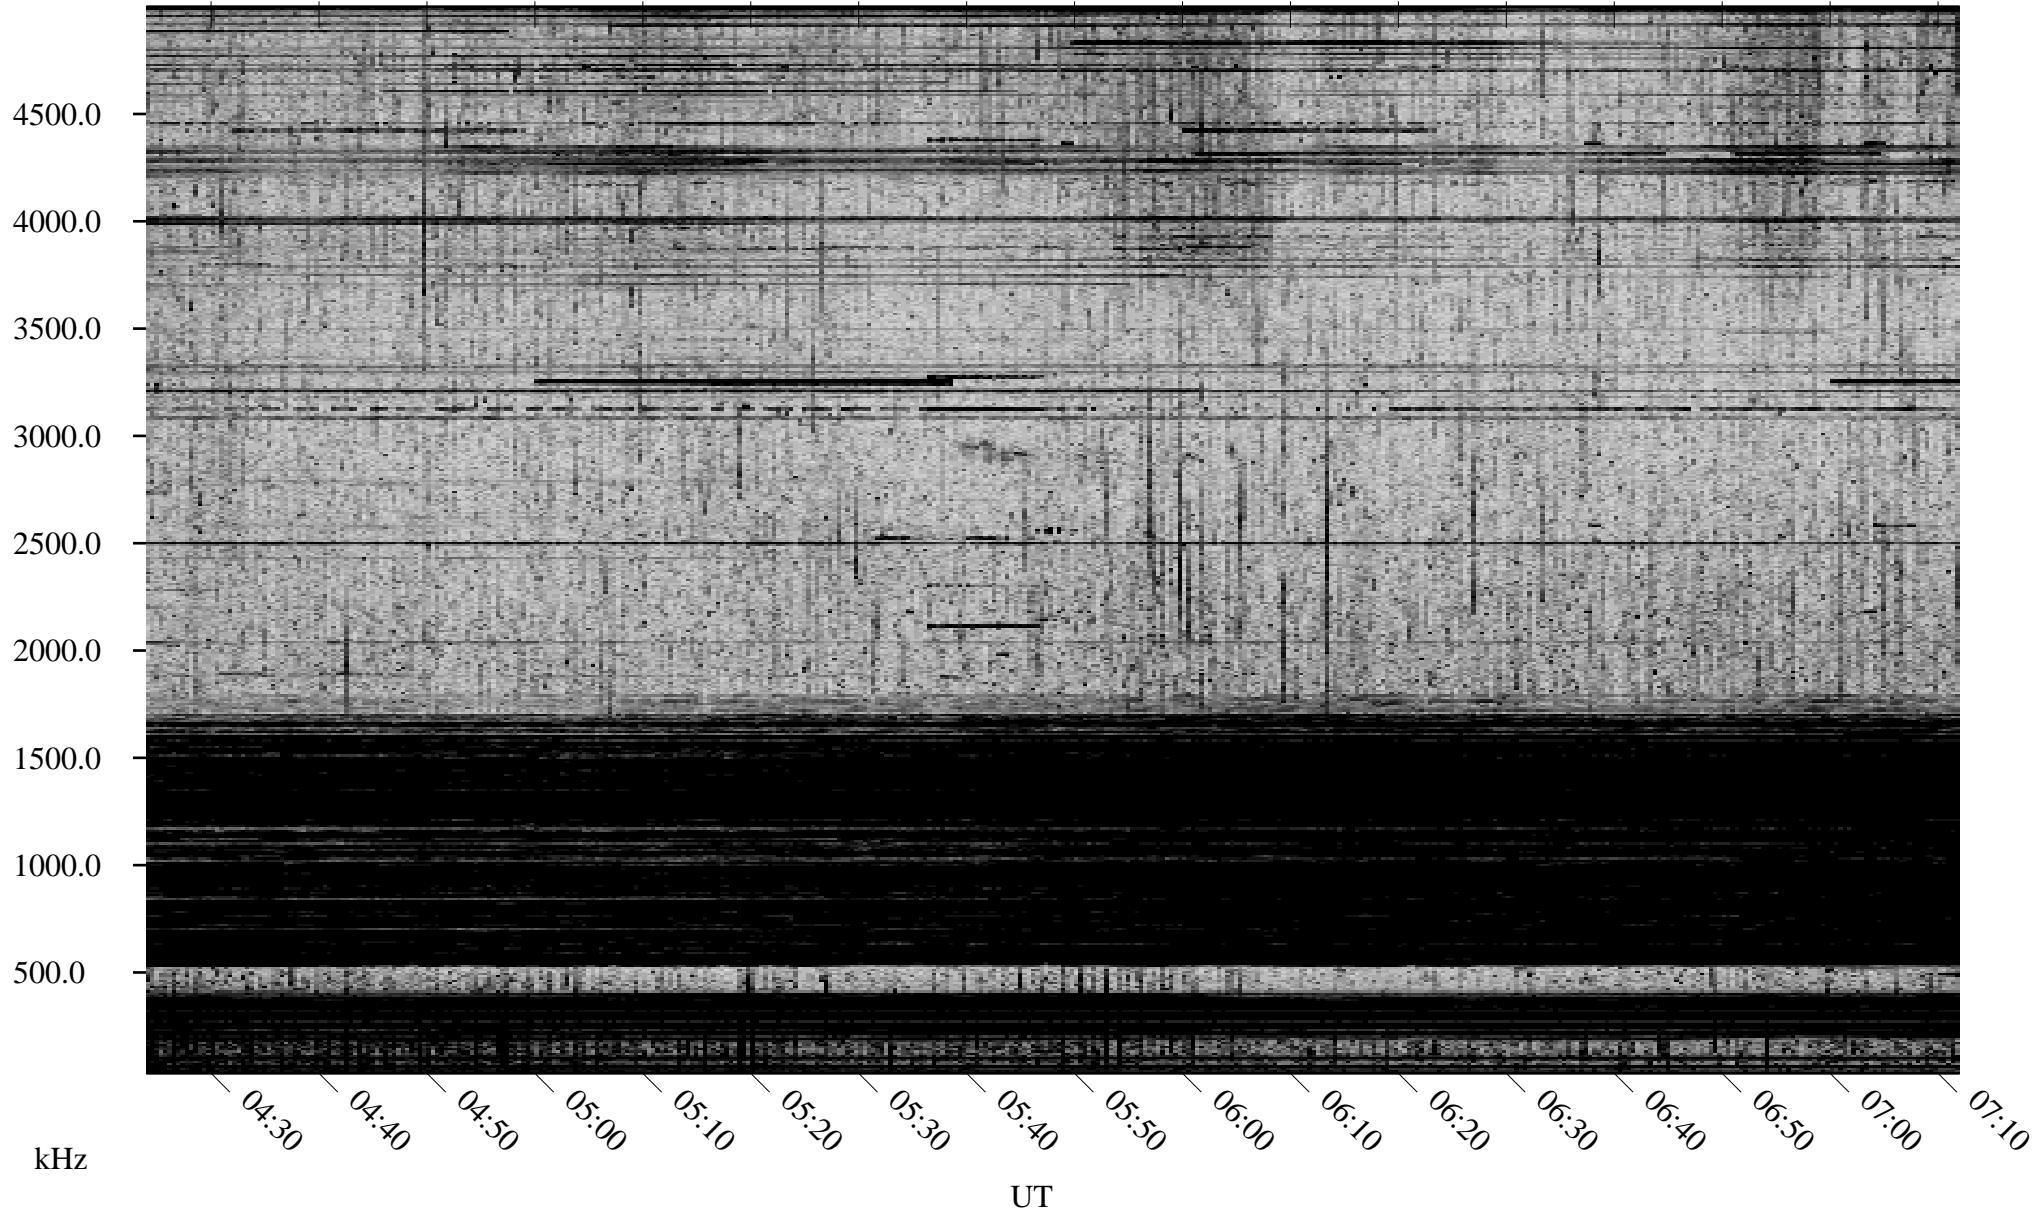

# 09/03/2001 Churchill, Manitoba

Linear Scale    Black = 161    White = 15

ch01245l.r00m max\_12

Page 3

# 09/03/2001 Churchill, Manitoba

Linear Scale    Black = 161    White = 15

ch01245l.r00m max\_12

Page 4