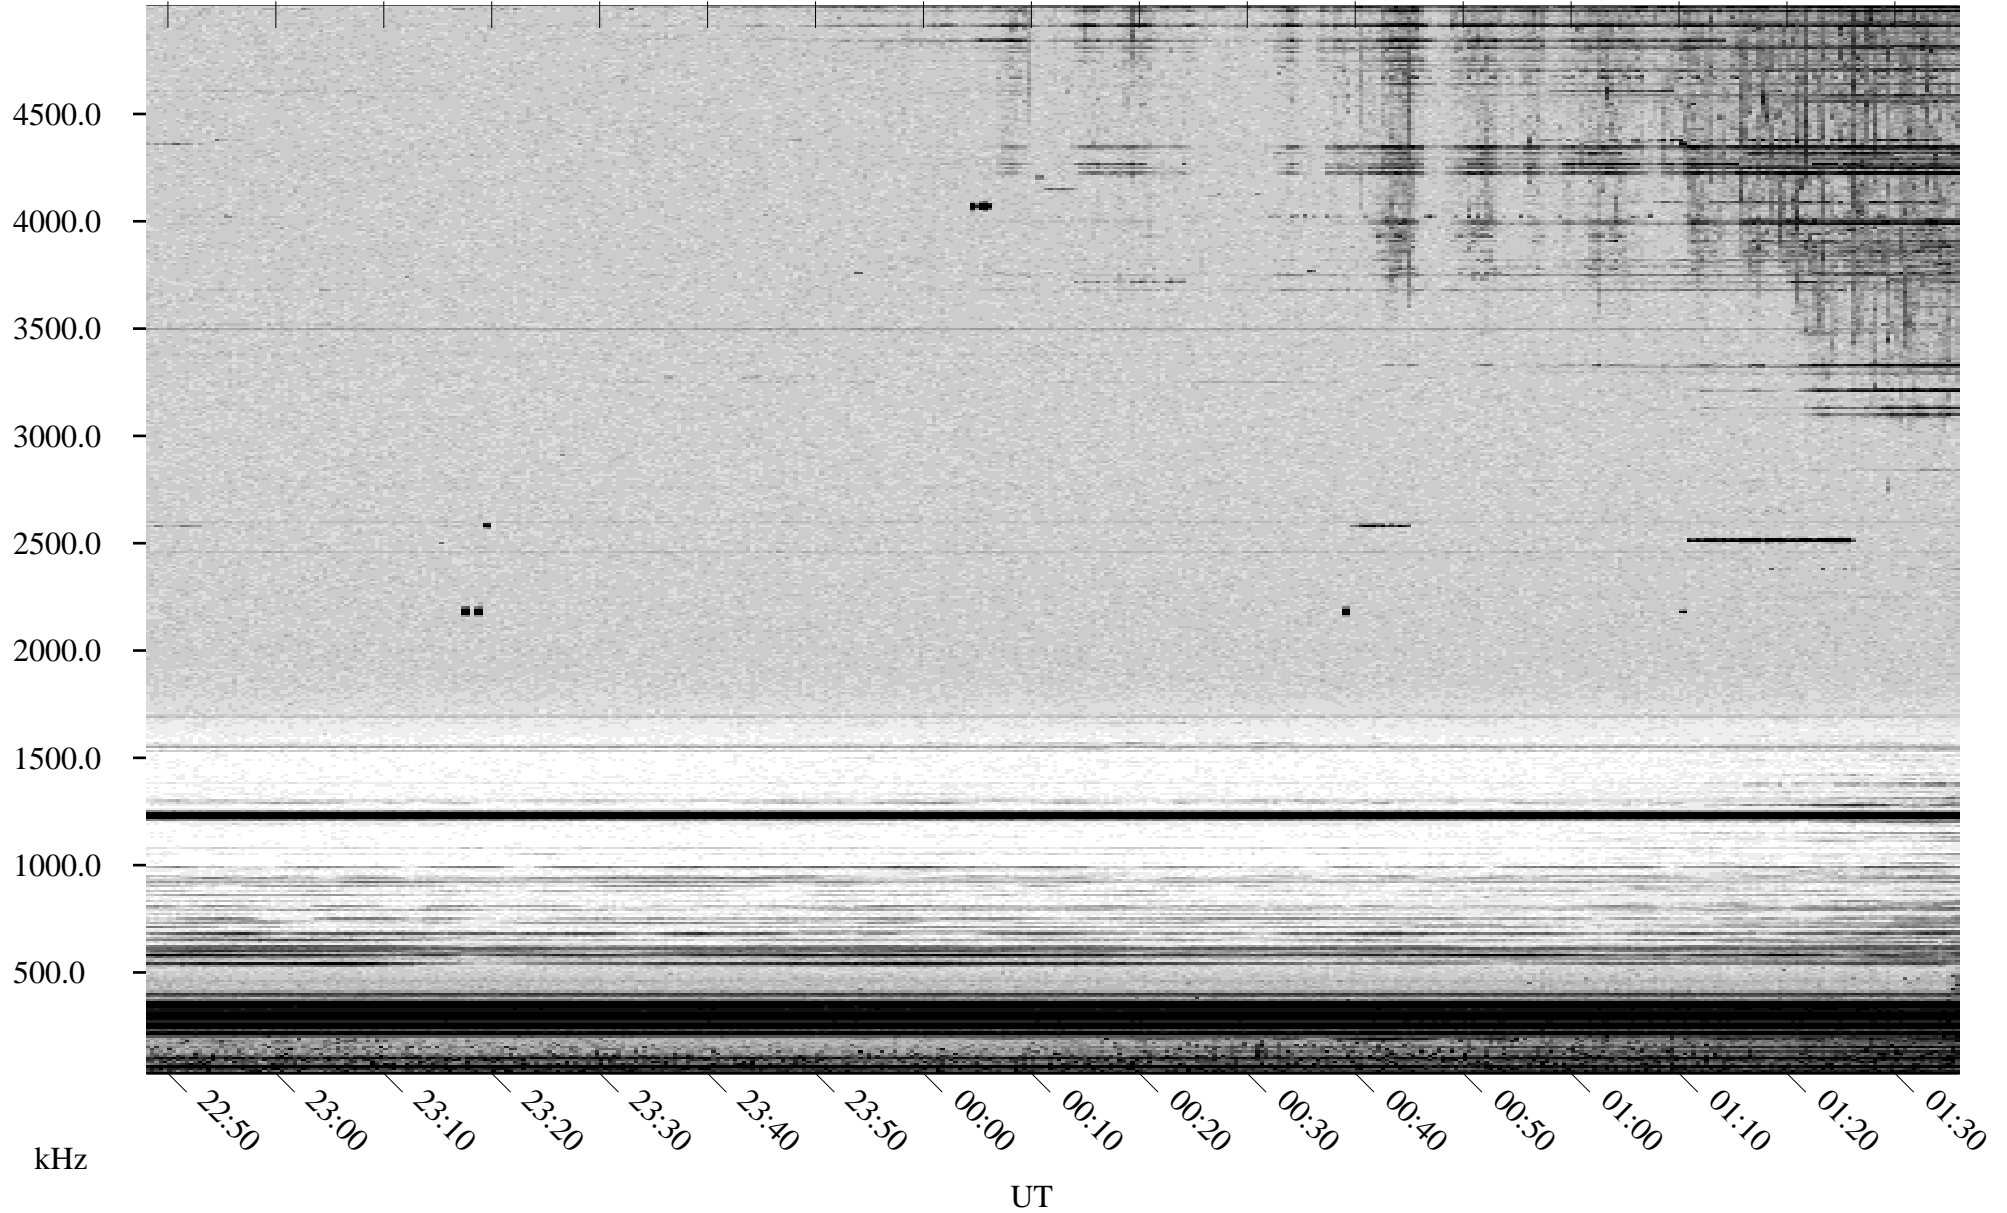

09/03/2001 Churchill, Manitoba

Linear Scale Black = 161 White = 15

ch01246l.r00m max_12

Page 1

09/03/2001 Churchill, Manitoba

Linear Scale Black = 161 White = 15

ch01246l.r00m max_12

Page 2

09/04/2001 Churchill, Manitoba

Linear Scale Black = 161 White = 15

ch01246l.r00m max_12

Page 3

09/04/2001 Churchill, Manitoba

Linear Scale Black = 161 White = 15

ch01246l.r00m max_12

Page 4

09/04/2001 Churchill, Manitoba

Linear Scale Black = 161 White = 15

ch01246l.r00m max_12

Page 5

09/04/2001 Churchill, Manitoba

Linear Scale Black = 161 White = 15

ch01246l.r00m max_12

Page 6

09/04/2001 Churchill, Manitoba

Linear Scale Black = 161 White = 15

ch01246l.r00m max_12

Page 7

09/04/2001 Churchill, Manitoba

Linear Scale Black = 161 White = 15

ch01246l.r00m max_12

Page 8