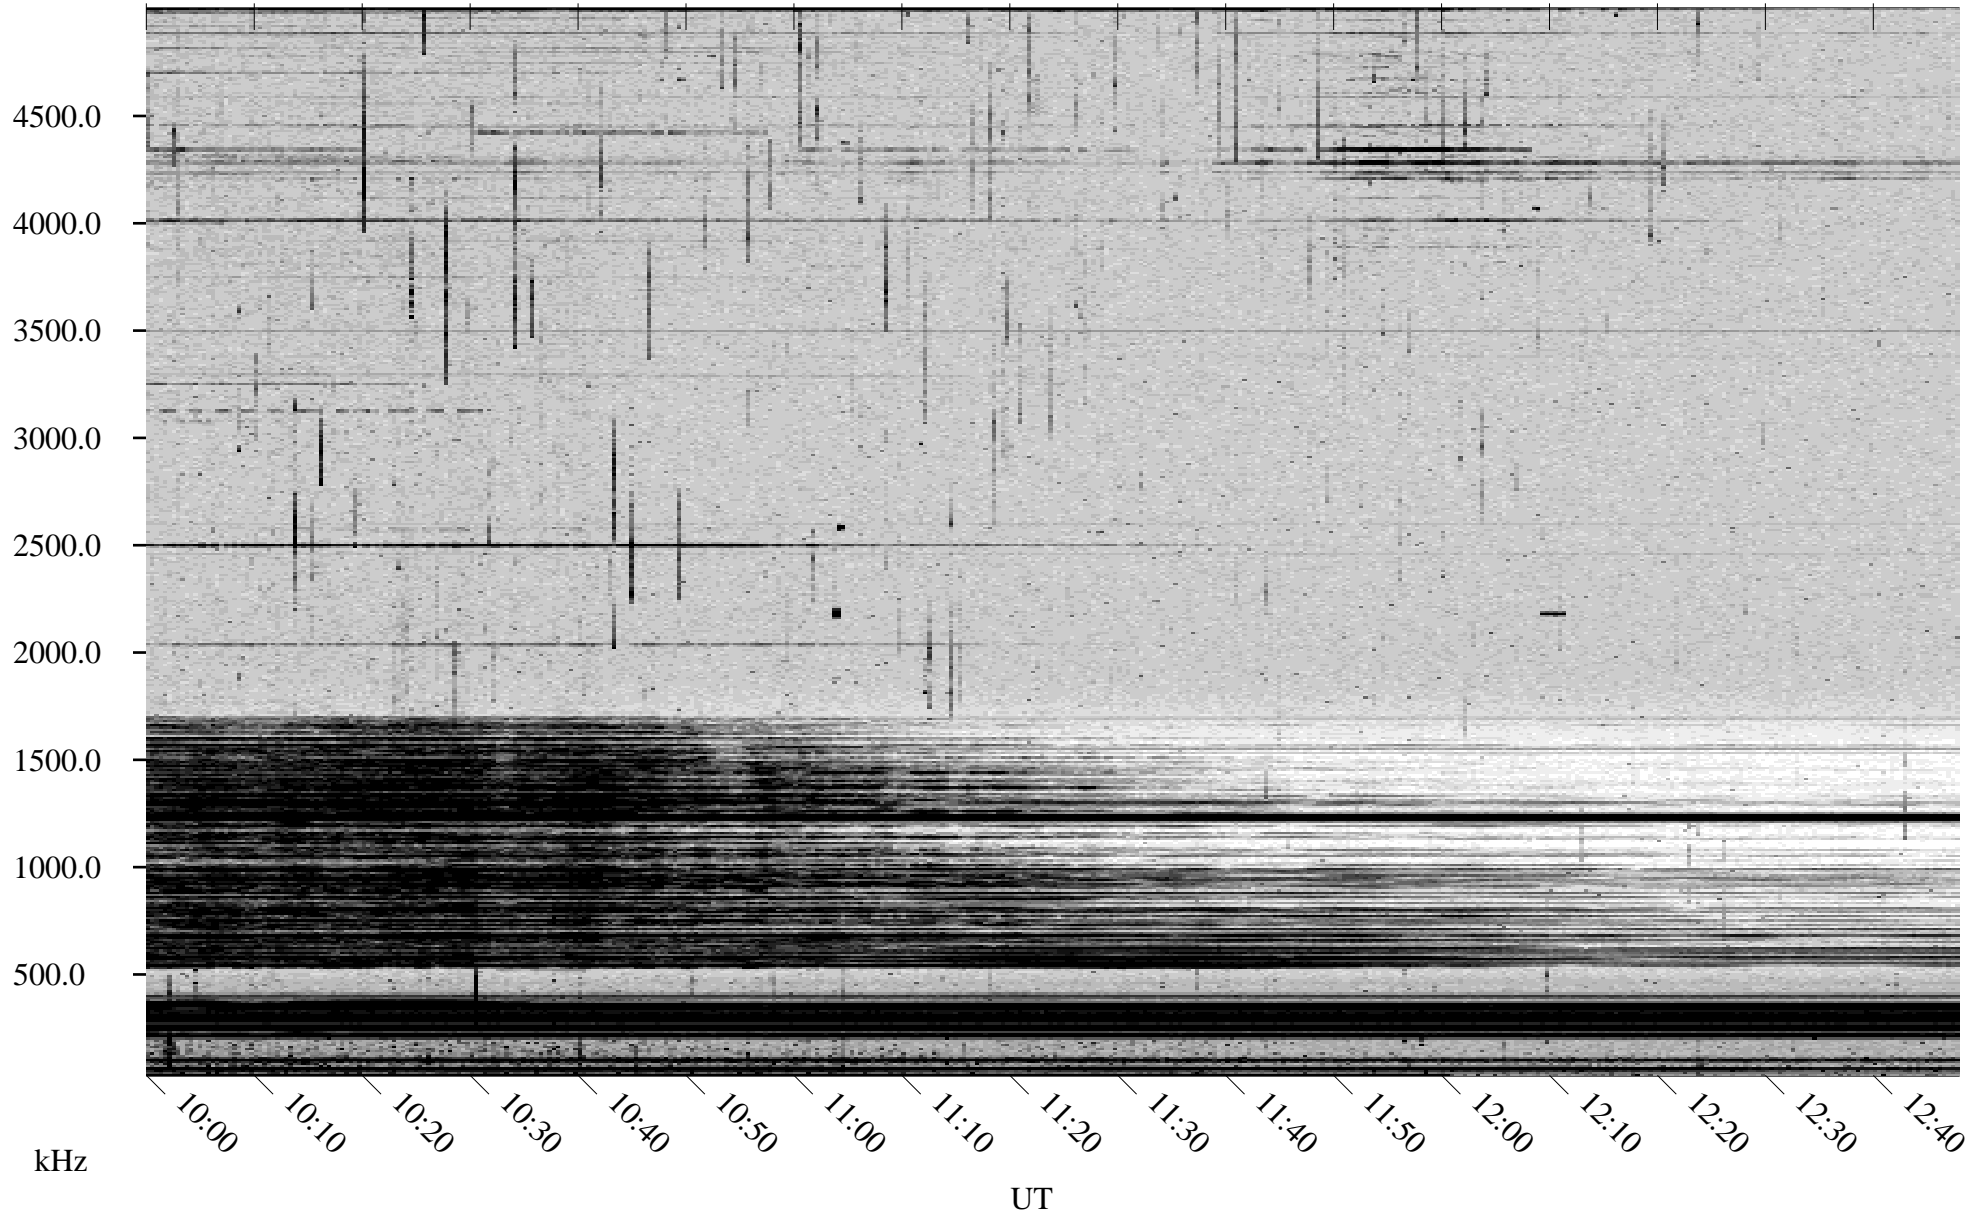

09/03/2001 Churchill, Manitoba

Linear Scale Black = 161 White = 15

ch01246l.r00m max_12

Page 1

09/03/2001 Churchill, Manitoba

Linear Scale Black = 161 White = 15

ch01246l.r00m max_12

Page 2

09/04/2001 Churchill, Manitoba

Linear Scale Black = 161 White = 15

ch01246l.r00m max_12

Page 3

09/04/2001 Churchill, Manitoba

Linear Scale Black = 161 White = 15

ch01246l.r00m max_12

Page 4

09/04/2001 Churchill, Manitoba

Linear Scale Black = 161 White = 15

ch01246l.r00m max_12

Page 5

09/04/2001 Churchill, Manitoba

Linear Scale Black = 161 White = 15

ch01246l.r00m max_12

Page 6

09/04/2001 Churchill, Manitoba

Linear Scale Black = 161 White = 15

ch01246l.r00m max_12

Page 7

09/04/2001 Churchill, Manitoba

Linear Scale Black = 161 White = 15

ch01246l.r00m max_12

Page 8