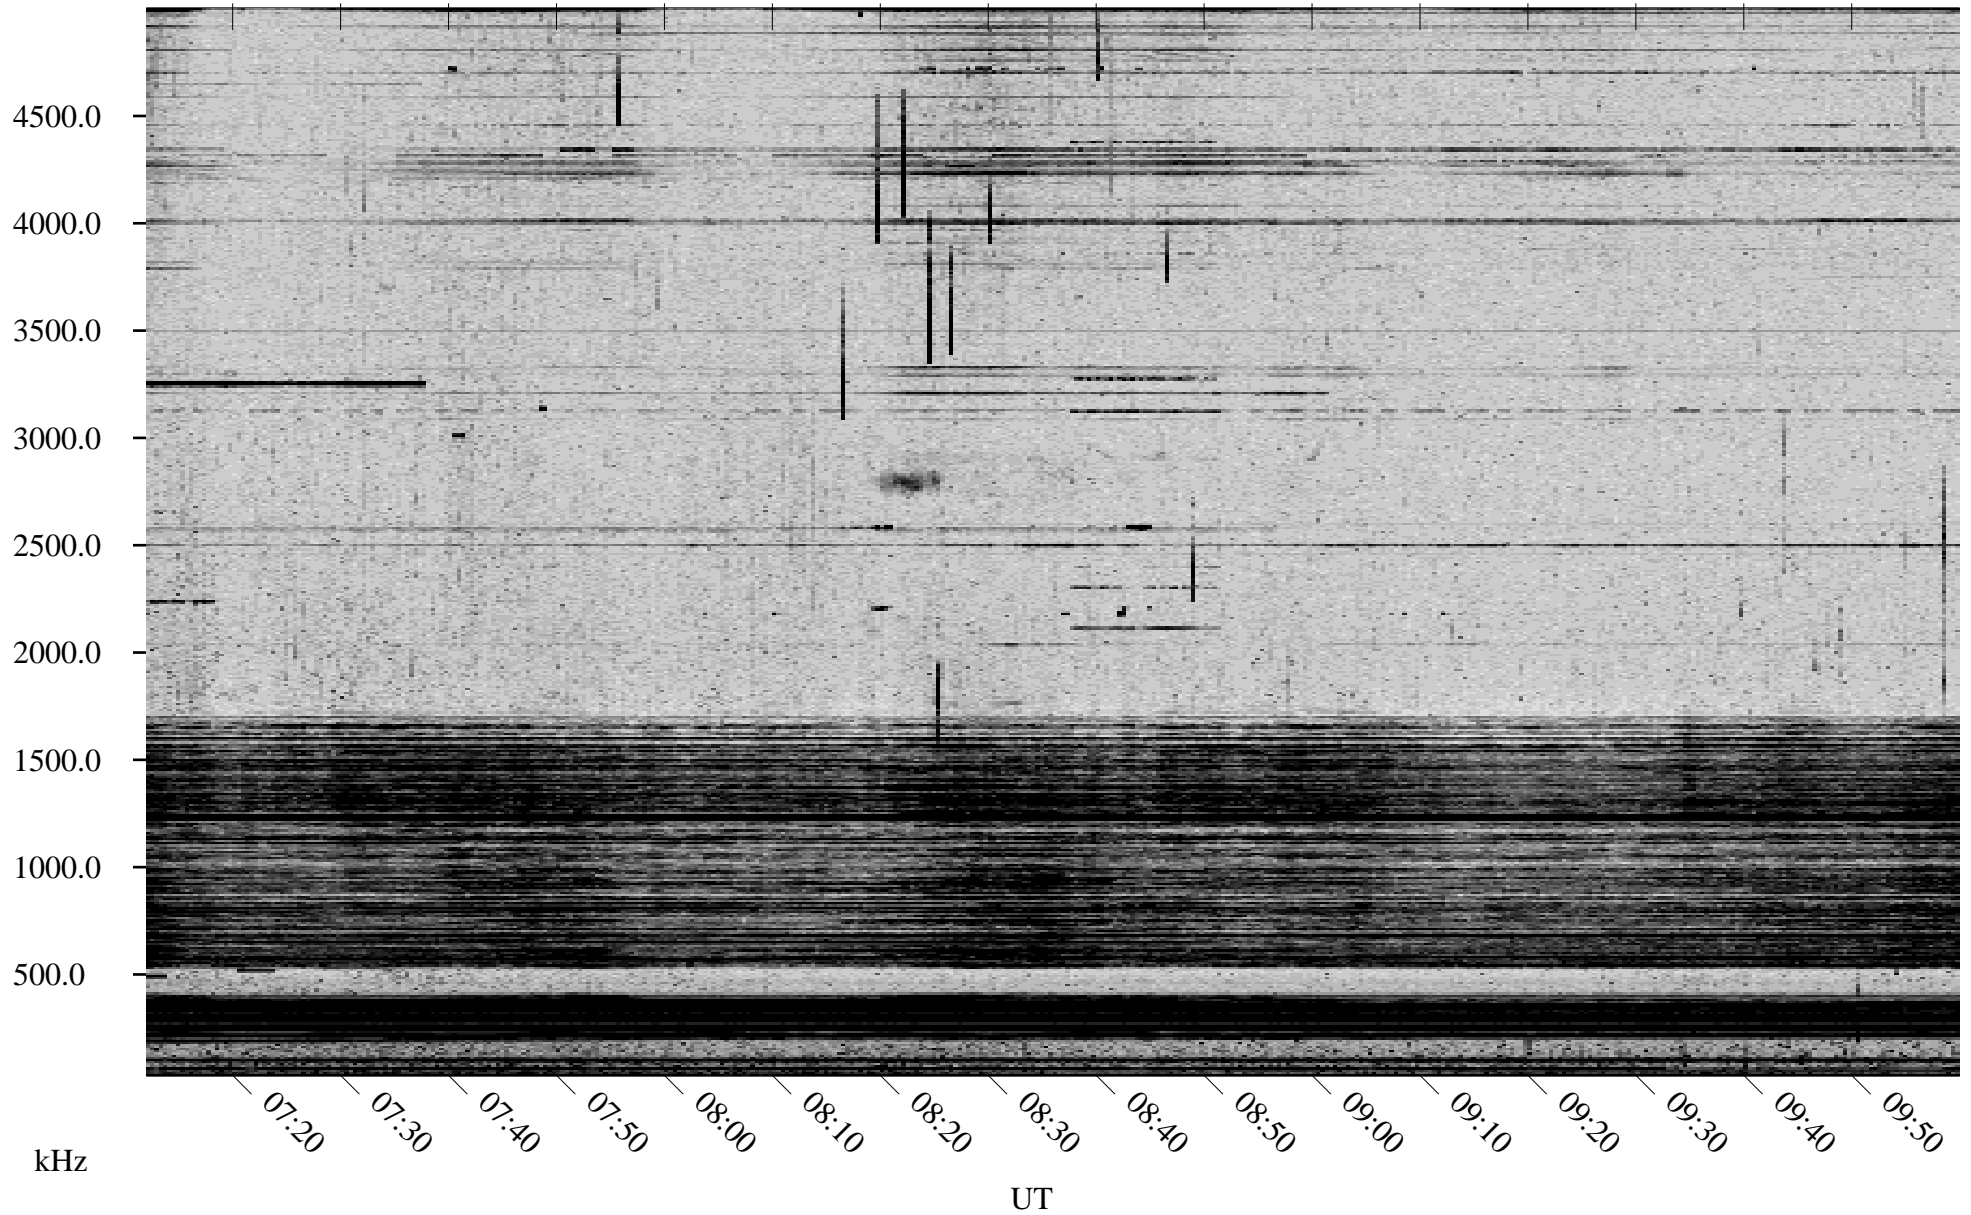

09/03/2001 Churchill, Manitoba

Linear Scale Black = 161 White = 15

ch01246l.r00m max_12

Page 1

09/03/2001 Churchill, Manitoba

Linear Scale Black = 161 White = 15

ch01246l.r00m max_12

Page 2

09/04/2001 Churchill, Manitoba

Linear Scale Black = 161 White = 15

ch01246l.r00m max_12

Page 3

09/04/2001 Churchill, Manitoba

Linear Scale Black = 161 White = 15

ch01246l.r00m max_12

Page 4

09/04/2001 Churchill, Manitoba

Linear Scale Black = 161 White = 15

ch01246l.r00m max_12

Page 5

09/04/2001 Churchill, Manitoba

Linear Scale Black = 161 White = 15

ch01246l.r00m max_12

Page 6

09/04/2001 Churchill, Manitoba

Linear Scale Black = 161 White = 15

ch01246l.r00m max_12

Page 7

09/04/2001 Churchill, Manitoba

Linear Scale Black = 161 White = 15

ch01246l.r00m max_12

Page 8