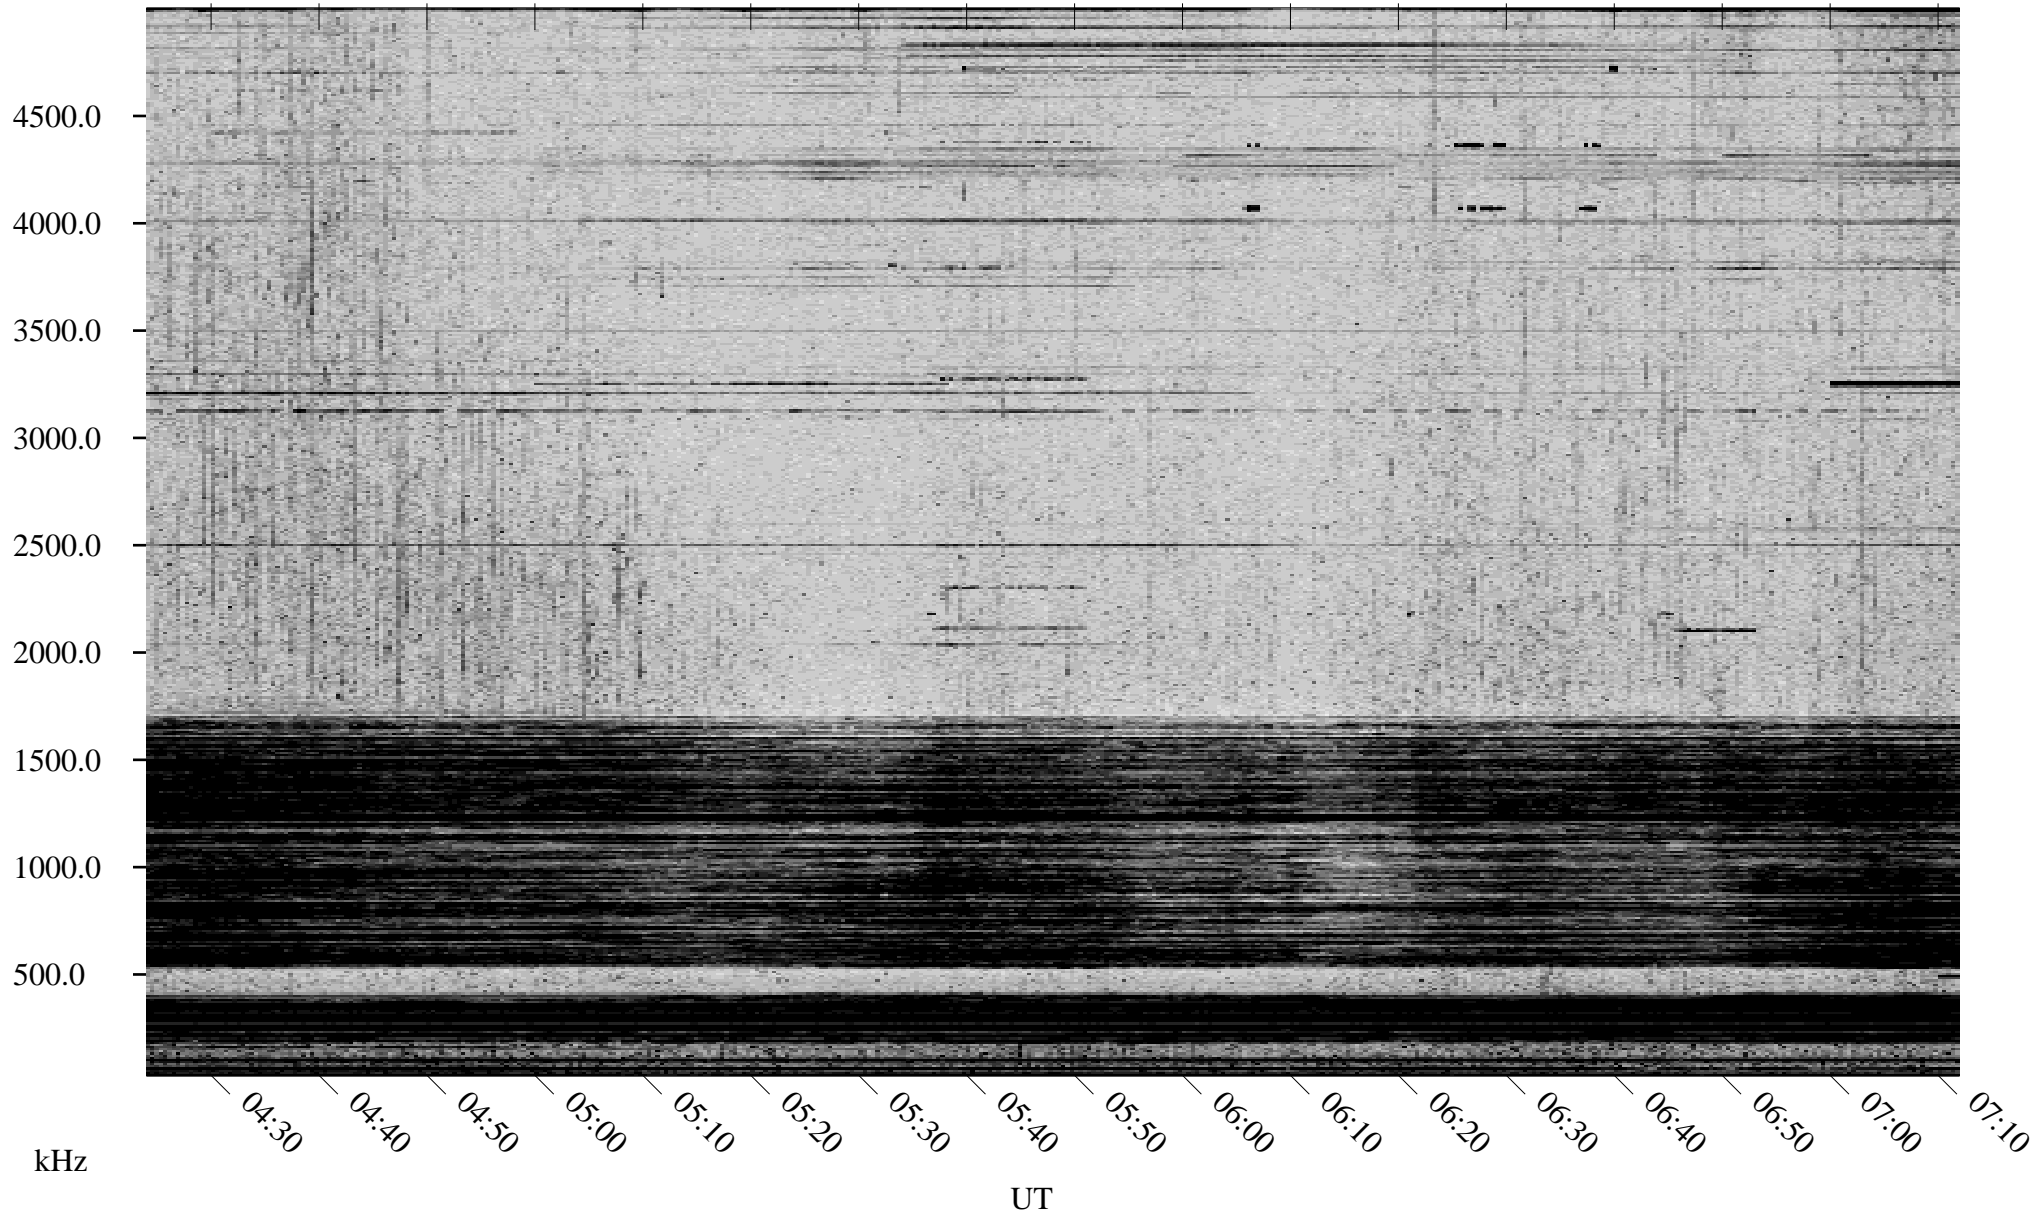

09/03/2001 Churchill, Manitoba

Linear Scale Black = 161 White = 15

ch01246l.r00m max_12

Page 1

09/03/2001 Churchill, Manitoba

Linear Scale Black = 161 White = 15

ch01246l.r00m max_12

Page 2

09/04/2001 Churchill, Manitoba

Linear Scale Black = 161 White = 15

ch01246l.r00m max_12

Page 3

09/04/2001 Churchill, Manitoba

Linear Scale Black = 161 White = 15

ch01246l.r00m max_12

Page 4

09/04/2001 Churchill, Manitoba

Linear Scale Black = 161 White = 15

ch01246l.r00m max_12

Page 5

09/04/2001 Churchill, Manitoba

Linear Scale Black = 161 White = 15

ch01246l.r00m max_12

Page 6

09/04/2001 Churchill, Manitoba

Linear Scale Black = 161 White = 15

ch01246l.r00m max_12

Page 7

09/04/2001 Churchill, Manitoba

Linear Scale Black = 161 White = 15

ch01246l.r00m max_12

Page 8