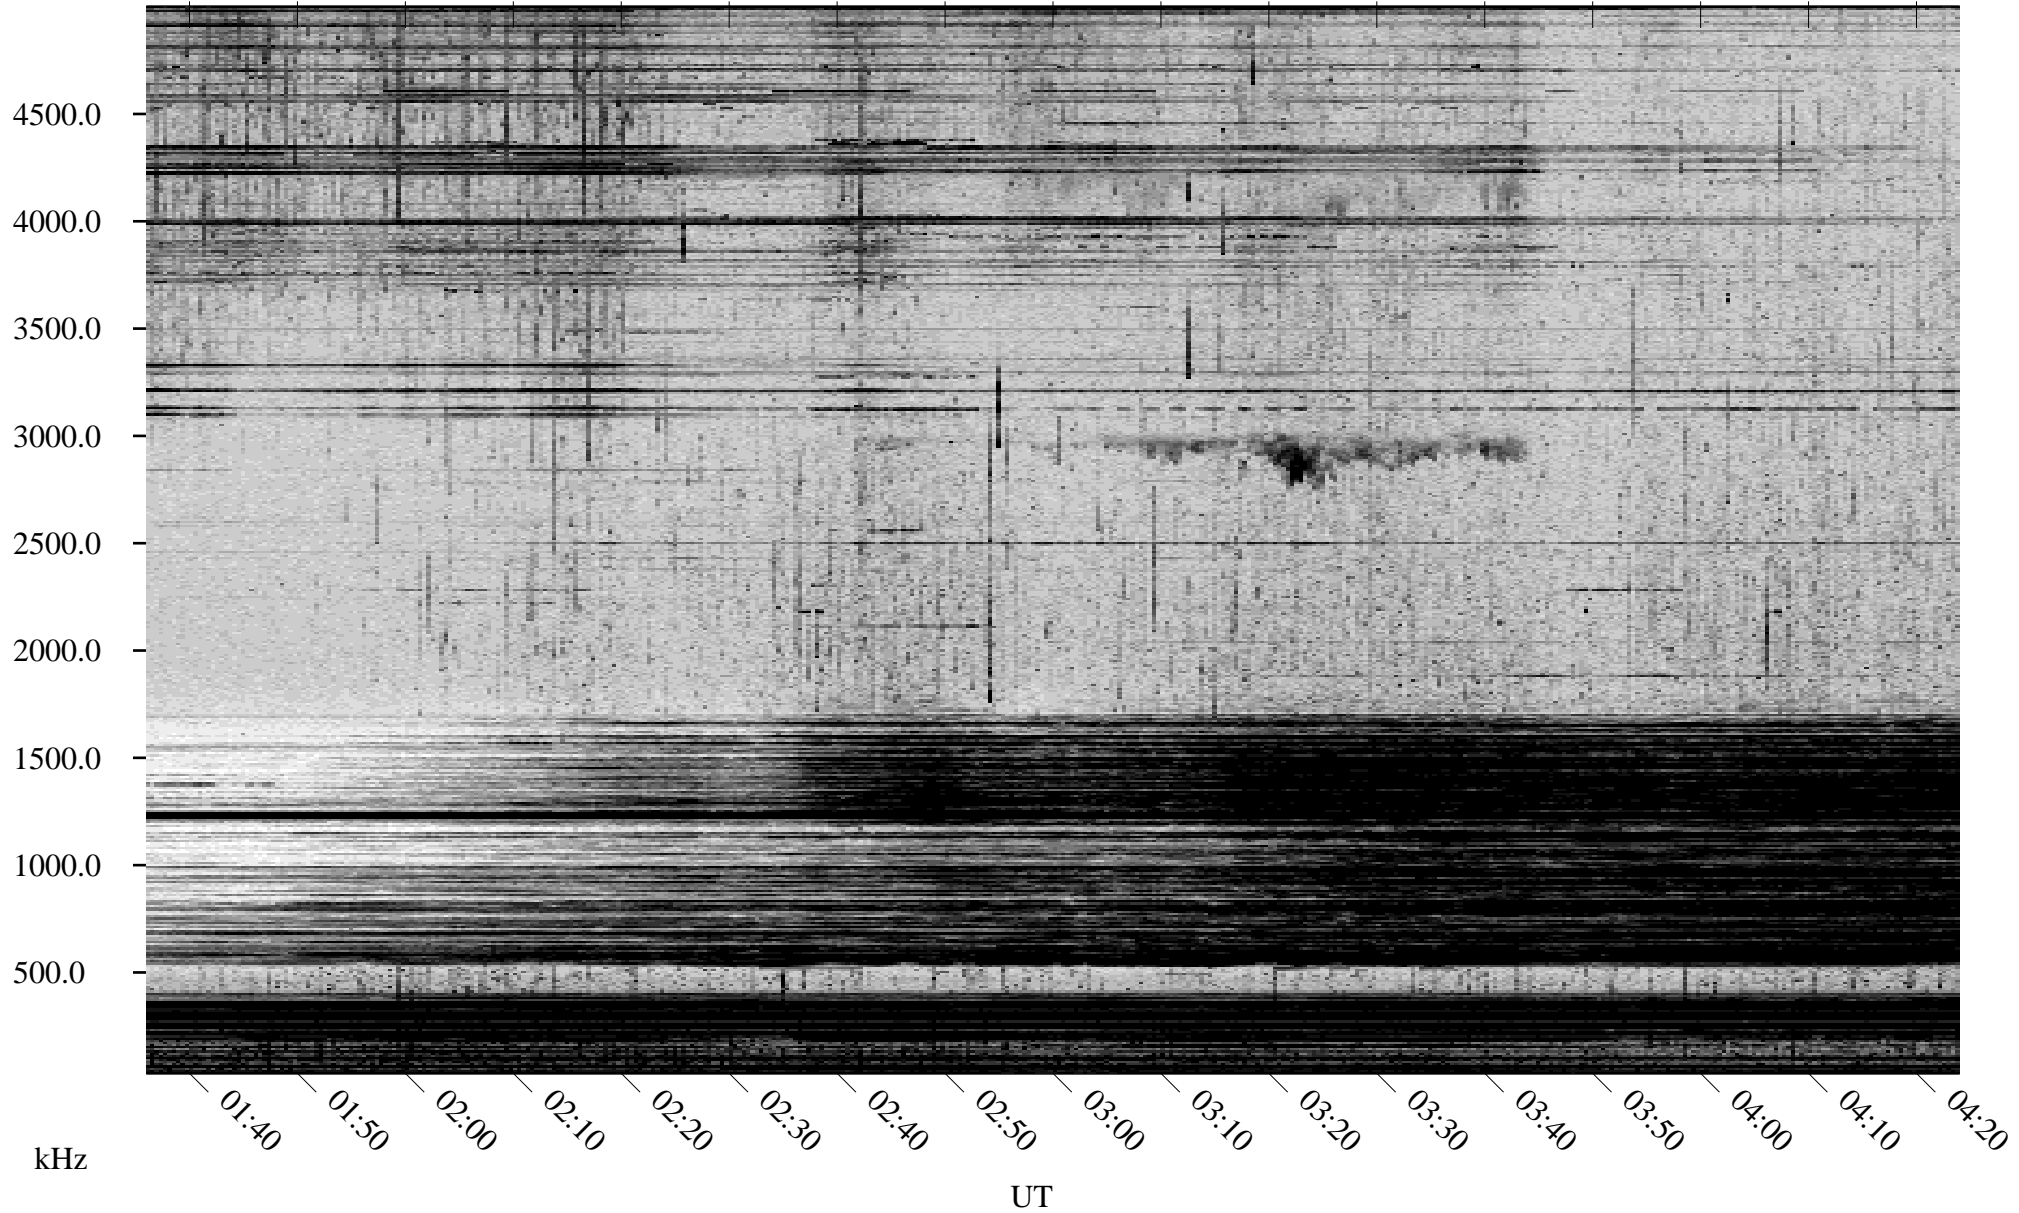

09/03/2001 Churchill, Manitoba

Linear Scale Black = 161 White = 15

ch01246l.r00m max_12

Page 1

09/03/2001 Churchill, Manitoba

Linear Scale Black = 161 White = 15

ch01246l.r00m max_12

Page 2

09/04/2001 Churchill, Manitoba

Linear Scale Black = 161 White = 15

ch01246l.r00m max_12

Page 3

09/04/2001 Churchill, Manitoba

Linear Scale Black = 161 White = 15

ch01246l.r00m max_12

Page 4

09/04/2001 Churchill, Manitoba

Linear Scale Black = 161 White = 15

ch01246l.r00m max_12

Page 5

09/04/2001 Churchill, Manitoba

Linear Scale Black = 161 White = 15

ch01246l.r00m max_12

Page 6

09/04/2001 Churchill, Manitoba

Linear Scale Black = 161 White = 15

ch01246l.r00m max_12

Page 7

09/04/2001 Churchill, Manitoba

Linear Scale Black = 161 White = 15

ch01246l.r00m max_12

Page 8