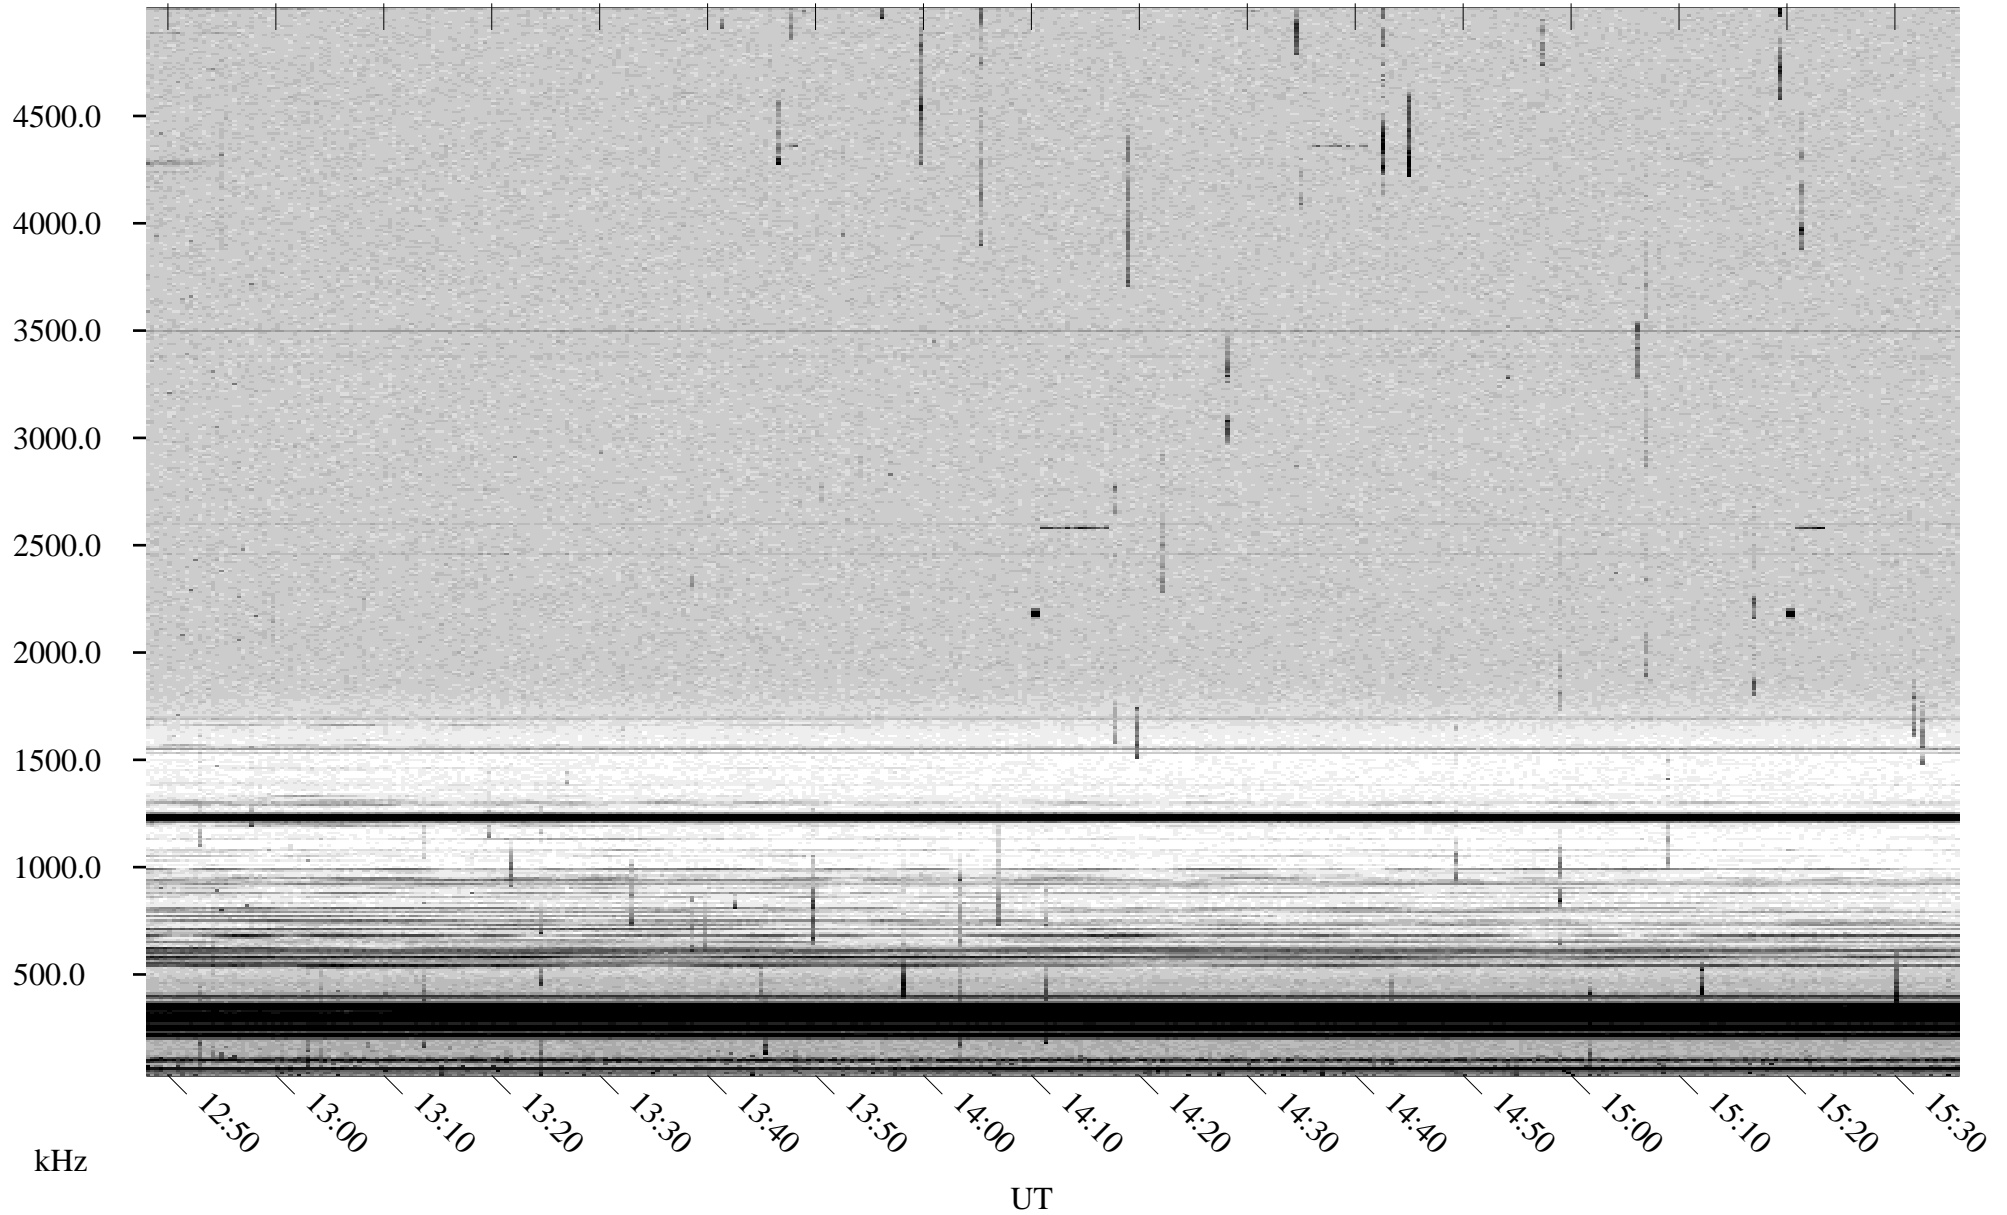

09/03/2001 Churchill, Manitoba

Linear Scale Black = 161 White = 15

ch01246l.r00m max_12

Page 1

09/03/2001 Churchill, Manitoba

Linear Scale Black = 161 White = 15

ch01246l.r00m max_12

Page 2

09/04/2001 Churchill, Manitoba

Linear Scale Black = 161 White = 15

ch01246l.r00m max_12

Page 3

09/04/2001 Churchill, Manitoba

Linear Scale Black = 161 White = 15

ch01246l.r00m max_12

Page 4

09/04/2001 Churchill, Manitoba

Linear Scale Black = 161 White = 15

ch01246l.r00m max_12

Page 5

09/04/2001 Churchill, Manitoba

Linear Scale Black = 161 White = 15

ch01246l.r00m max_12

Page 6

09/04/2001 Churchill, Manitoba

Linear Scale Black = 161 White = 15

ch01246l.r00m max_12

Page 7

09/04/2001 Churchill, Manitoba

Linear Scale Black = 161 White = 15

ch01246l.r00m max_12

Page 8