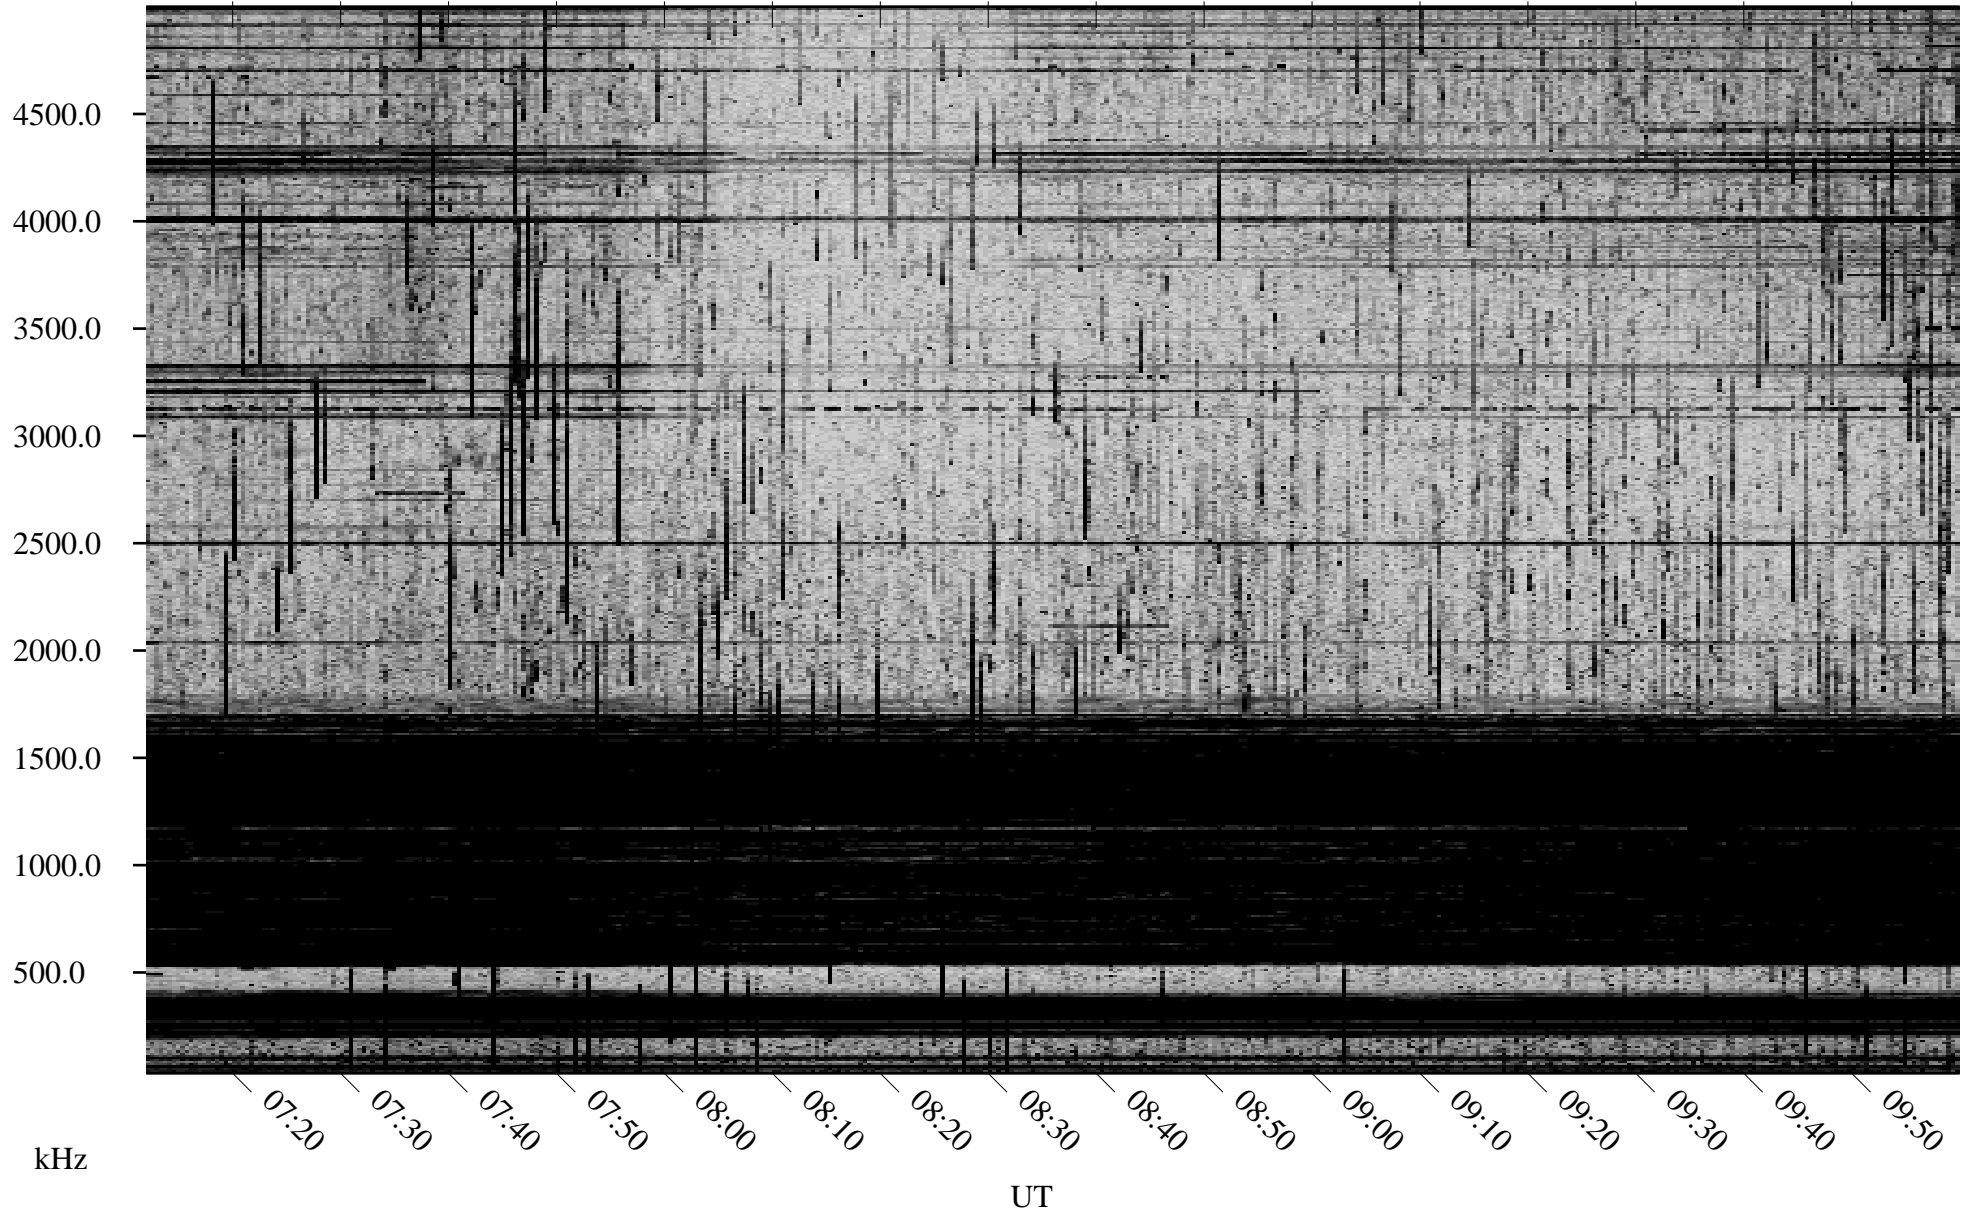

09/04/2001 Churchill, Manitoba

Linear Scale Black = 161 White = 15

ch01247l.r00m max_12

Page 1

09/04/2001 Churchill, Manitoba

Linear Scale Black = 161 White = 15

ch01247l.r00m max_12

Page 2

09/05/2001 Churchill, Manitoba

Linear Scale Black = 161 White = 15

ch01247l.r00m max_12

Page 3

09/05/2001 Churchill, Manitoba

Linear Scale Black = 161 White = 15

ch01247l.r00m max_12

Page 4

09/05/2001 Churchill, Manitoba

Linear Scale Black = 161 White = 15

ch01247l.r00m max_12

Page 5

09/05/2001 Churchill, Manitoba

Linear Scale Black = 161 White = 15

ch01247l.r00m max_12

Page 6

09/05/2001 Churchill, Manitoba

Linear Scale Black = 161 White = 15

ch01247l.r00m max_12

Page 7

UT