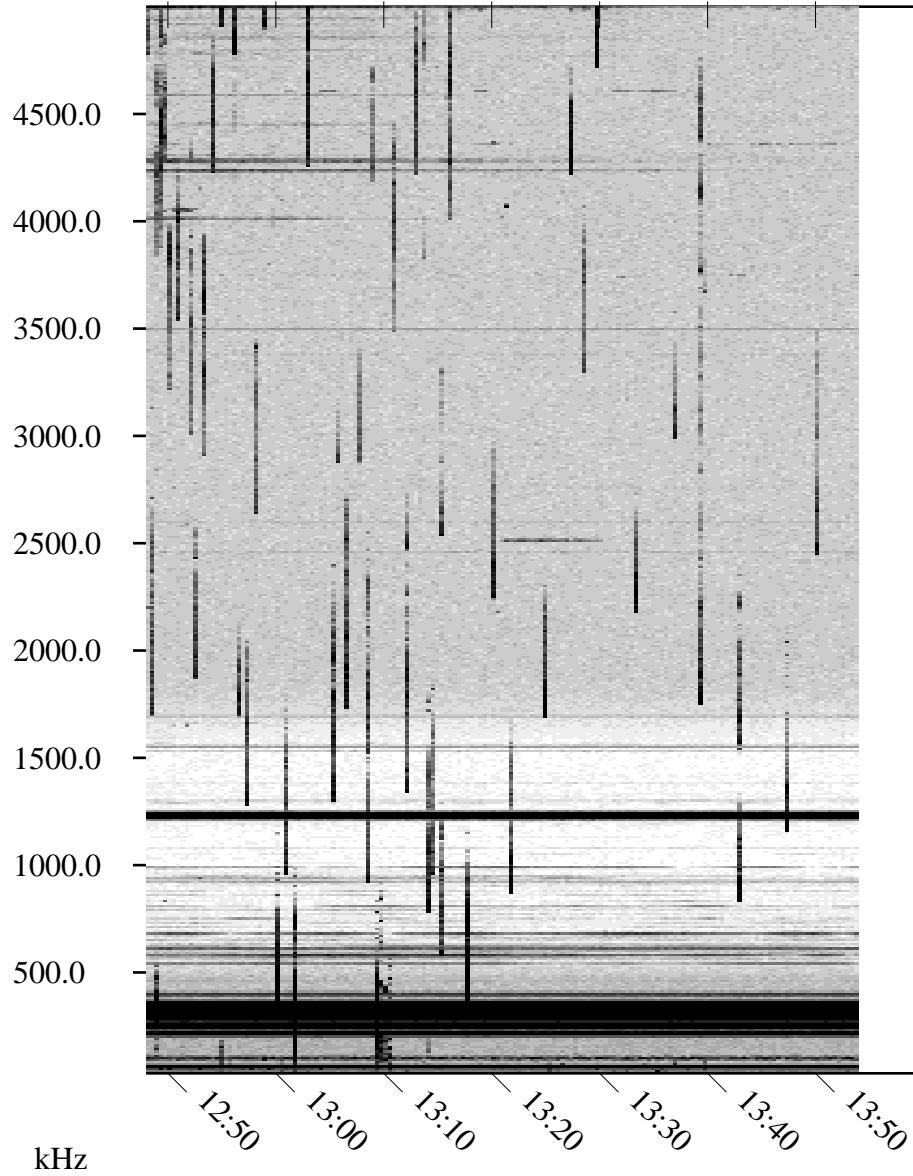

09/04/2001 Churchill, Manitoba

Linear Scale Black = 161 White = 15

ch01247l.r00m max_12

Page 1

09/04/2001 Churchill, Manitoba

Linear Scale Black = 161 White = 15

ch01247l.r00m max_12

Page 2

09/05/2001 Churchill, Manitoba

Linear Scale Black = 161 White = 15

ch01247l.r00m max_12

Page 3

09/05/2001 Churchill, Manitoba

Linear Scale Black = 161 White = 15

ch01247l.r00m max_12

Page 4

09/05/2001 Churchill, Manitoba

Linear Scale Black = 161 White = 15

ch01247l.r00m max_12

Page 5

09/05/2001 Churchill, Manitoba

Linear Scale Black = 161 White = 15

ch01247l.r00m max_12

Page 6

09/05/2001 Churchill, Manitoba

Linear Scale Black = 161 White = 15

ch01247l.r00m max_12

Page 7

UT