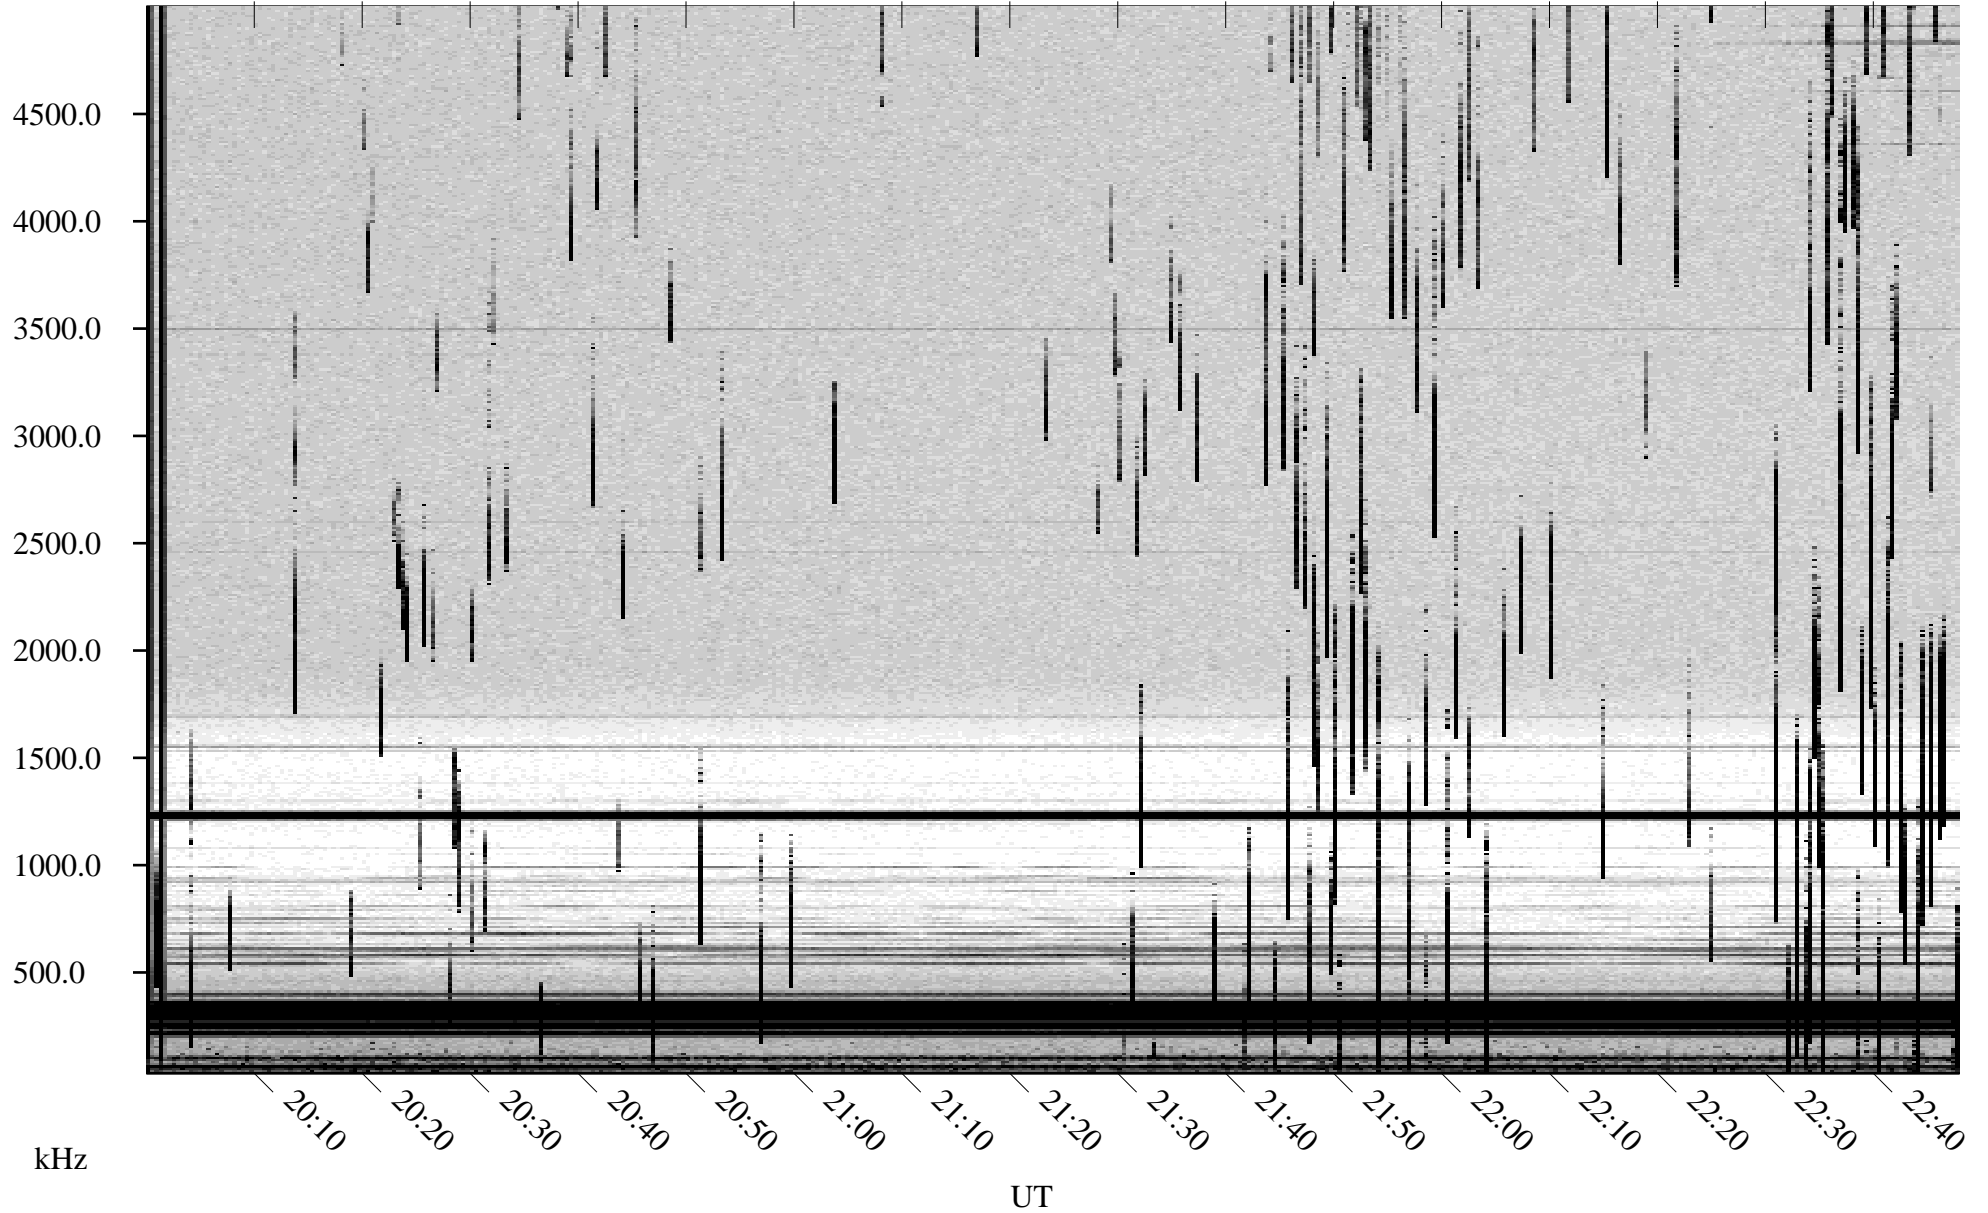

09/04/2001 Churchill, Manitoba

Linear Scale Black = 161 White = 15

ch01247l.r00m max_12

Page 1

09/04/2001 Churchill, Manitoba

Linear Scale Black = 161 White = 15

ch01247l.r00m max_12

Page 2

09/05/2001 Churchill, Manitoba

Linear Scale Black = 161 White = 15

ch01247l.r00m max_12

Page 3

09/05/2001 Churchill, Manitoba

Linear Scale Black = 161 White = 15

ch01247l.r00m max_12

Page 4

09/05/2001 Churchill, Manitoba

Linear Scale Black = 161 White = 15

ch01247l.r00m max_12

Page 5

09/05/2001 Churchill, Manitoba

Linear Scale Black = 161 White = 15

ch01247l.r00m max_12

Page 6

09/05/2001 Churchill, Manitoba

Linear Scale Black = 161 White = 15

ch01247l.r00m max_12

Page 7

UT