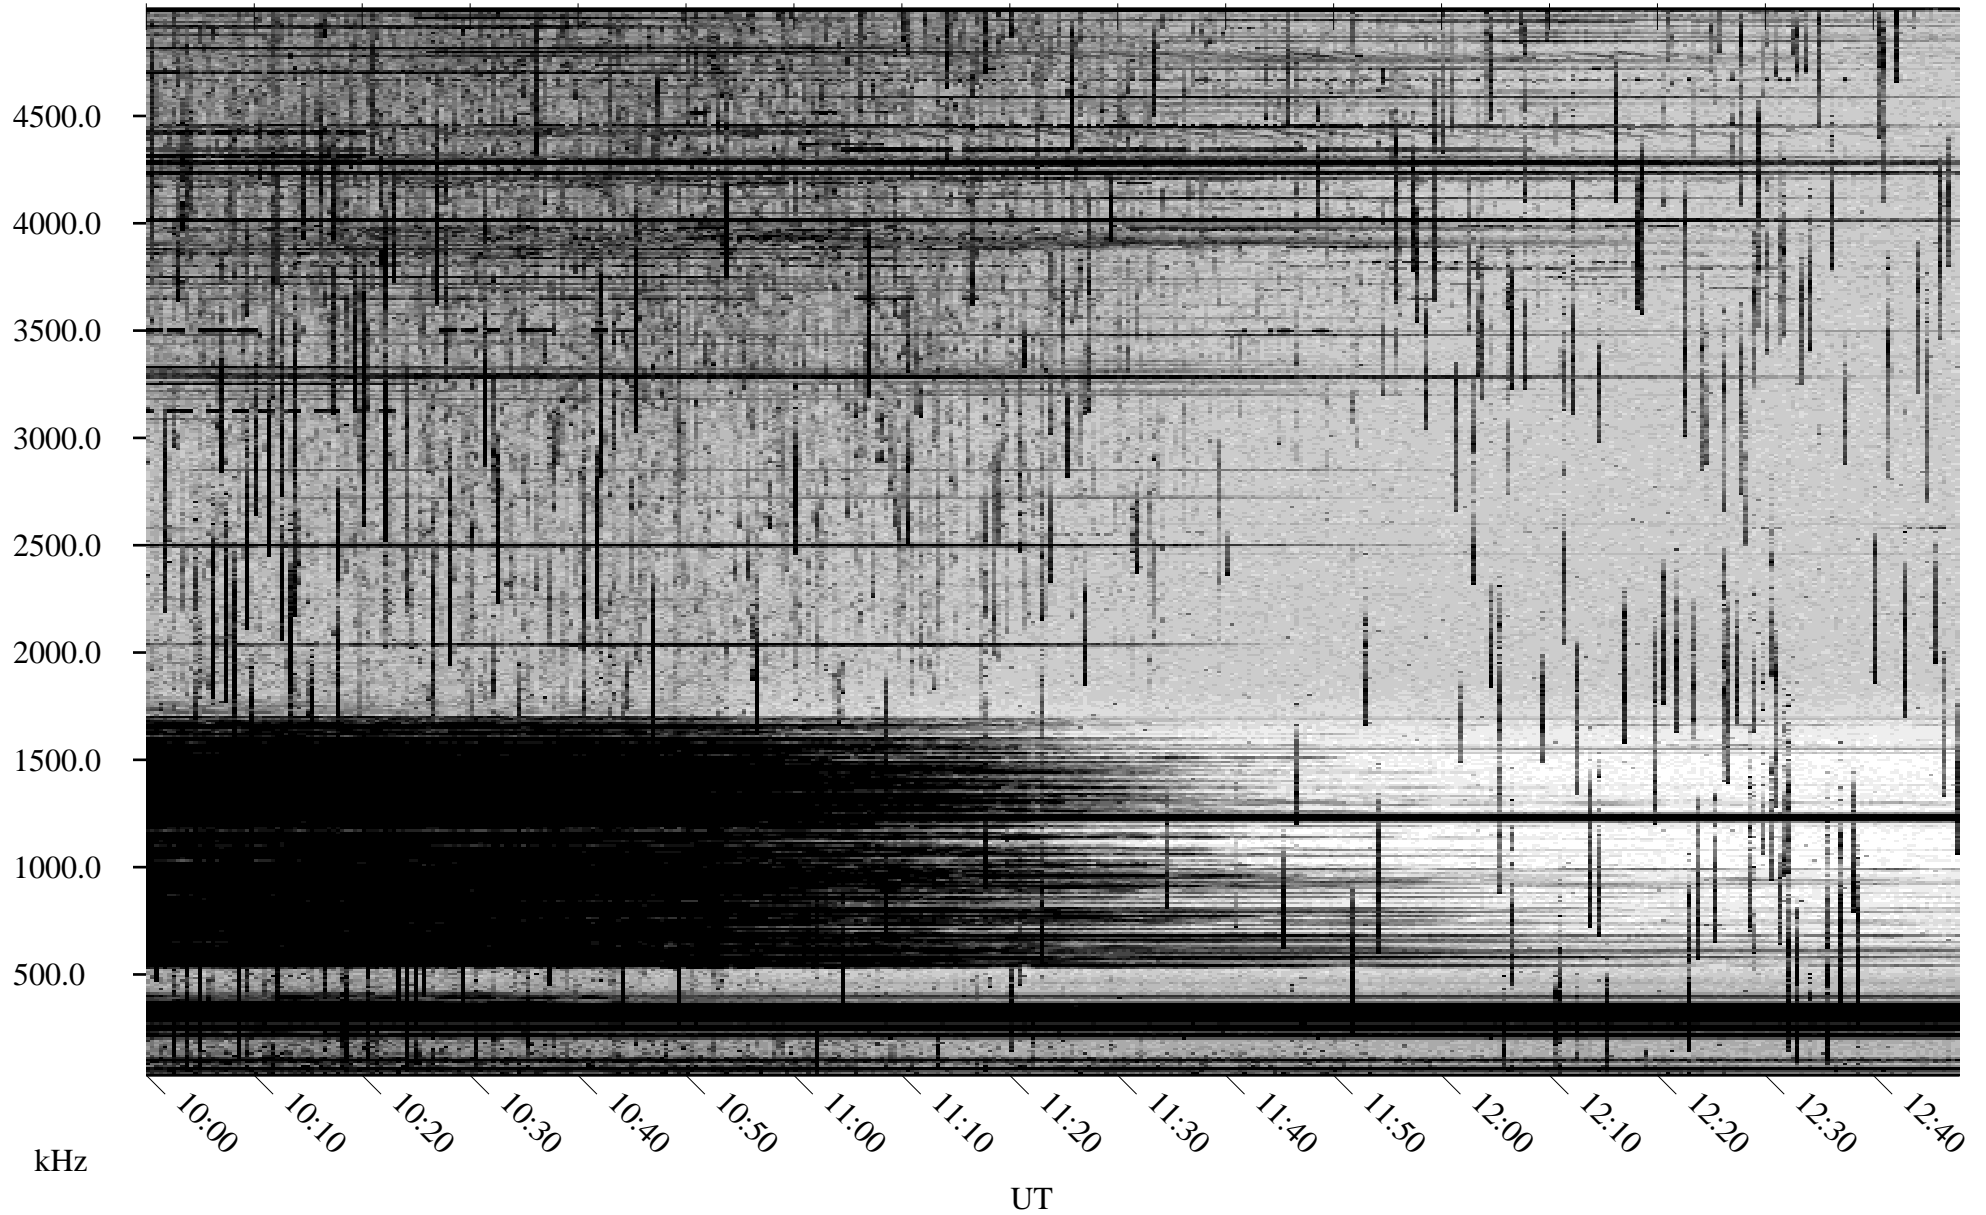

09/04/2001 Churchill, Manitoba

Linear Scale Black = 161 White = 15

ch01247l.r00m max_12

Page 1

09/04/2001 Churchill, Manitoba

Linear Scale Black = 161 White = 15

ch01247l.r00m max_12

Page 2

09/05/2001 Churchill, Manitoba

Linear Scale Black = 161 White = 15

ch01247l.r00m max_12

Page 3

09/05/2001 Churchill, Manitoba

Linear Scale Black = 161 White = 15

ch01247l.r00m max_12

Page 4

09/05/2001 Churchill, Manitoba

Linear Scale Black = 161 White = 15

ch01247l.r00m max_12

Page 5

09/05/2001 Churchill, Manitoba

Linear Scale Black = 161 White = 15

ch01247l.r00m max_12

Page 6

09/05/2001 Churchill, Manitoba

Linear Scale Black = 161 White = 15

ch01247l.r00m max_12

Page 7

UT