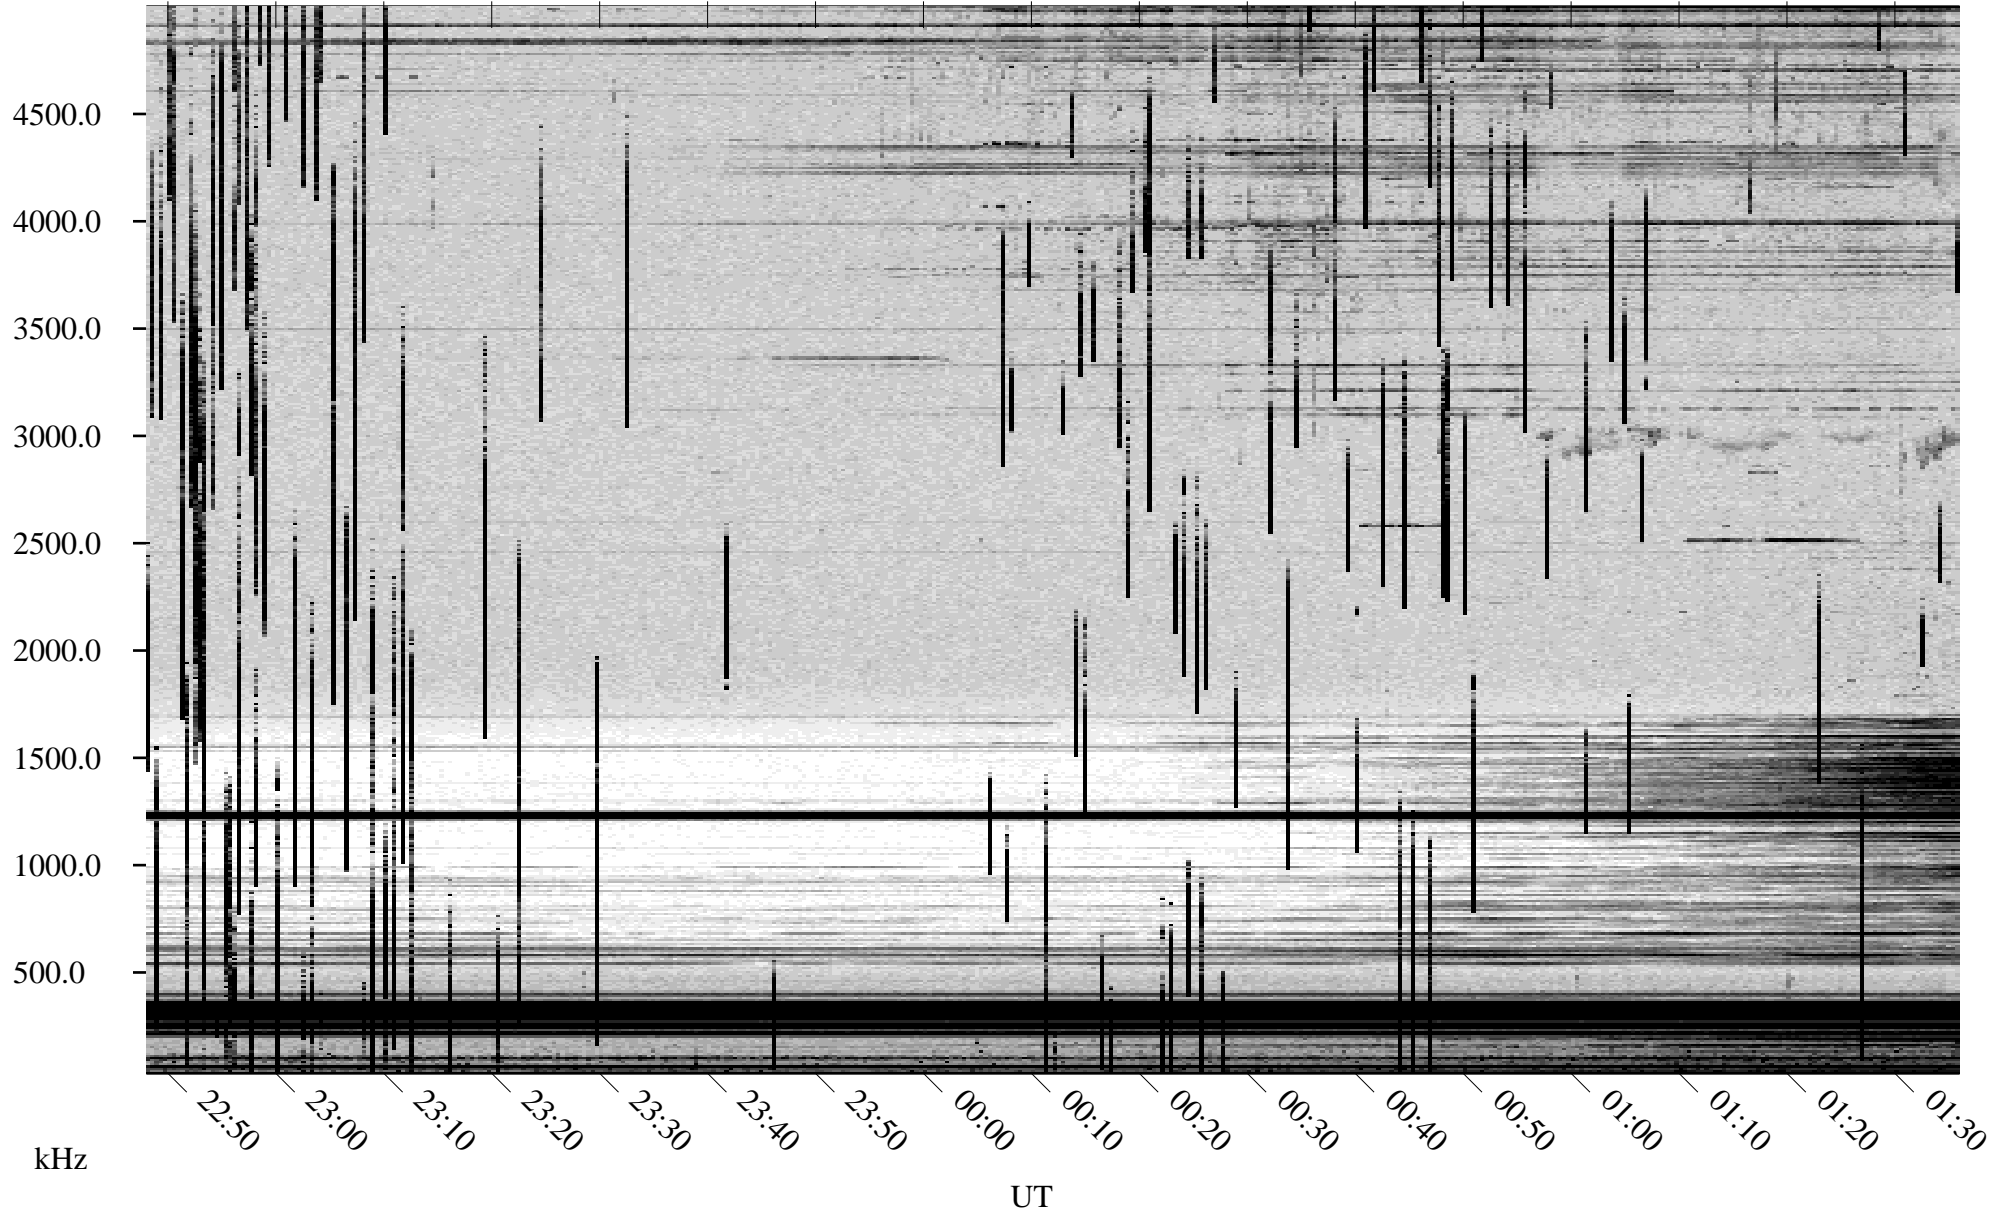

09/04/2001 Churchill, Manitoba

Linear Scale Black = 161 White = 15

ch01247l.r00m max_12

Page 1

09/04/2001 Churchill, Manitoba

Linear Scale Black = 161 White = 15

ch01247l.r00m max_12

Page 2

09/05/2001 Churchill, Manitoba

Linear Scale Black = 161 White = 15

ch01247l.r00m max_12

Page 3

09/05/2001 Churchill, Manitoba

Linear Scale Black = 161 White = 15

ch01247l.r00m max_12

Page 4

09/05/2001 Churchill, Manitoba

Linear Scale Black = 161 White = 15

ch01247l.r00m max_12

Page 5

09/05/2001 Churchill, Manitoba

Linear Scale Black = 161 White = 15

ch01247l.r00m max_12

Page 6

09/05/2001 Churchill, Manitoba

Linear Scale Black = 161 White = 15

ch01247l.r00m max_12

Page 7

UT