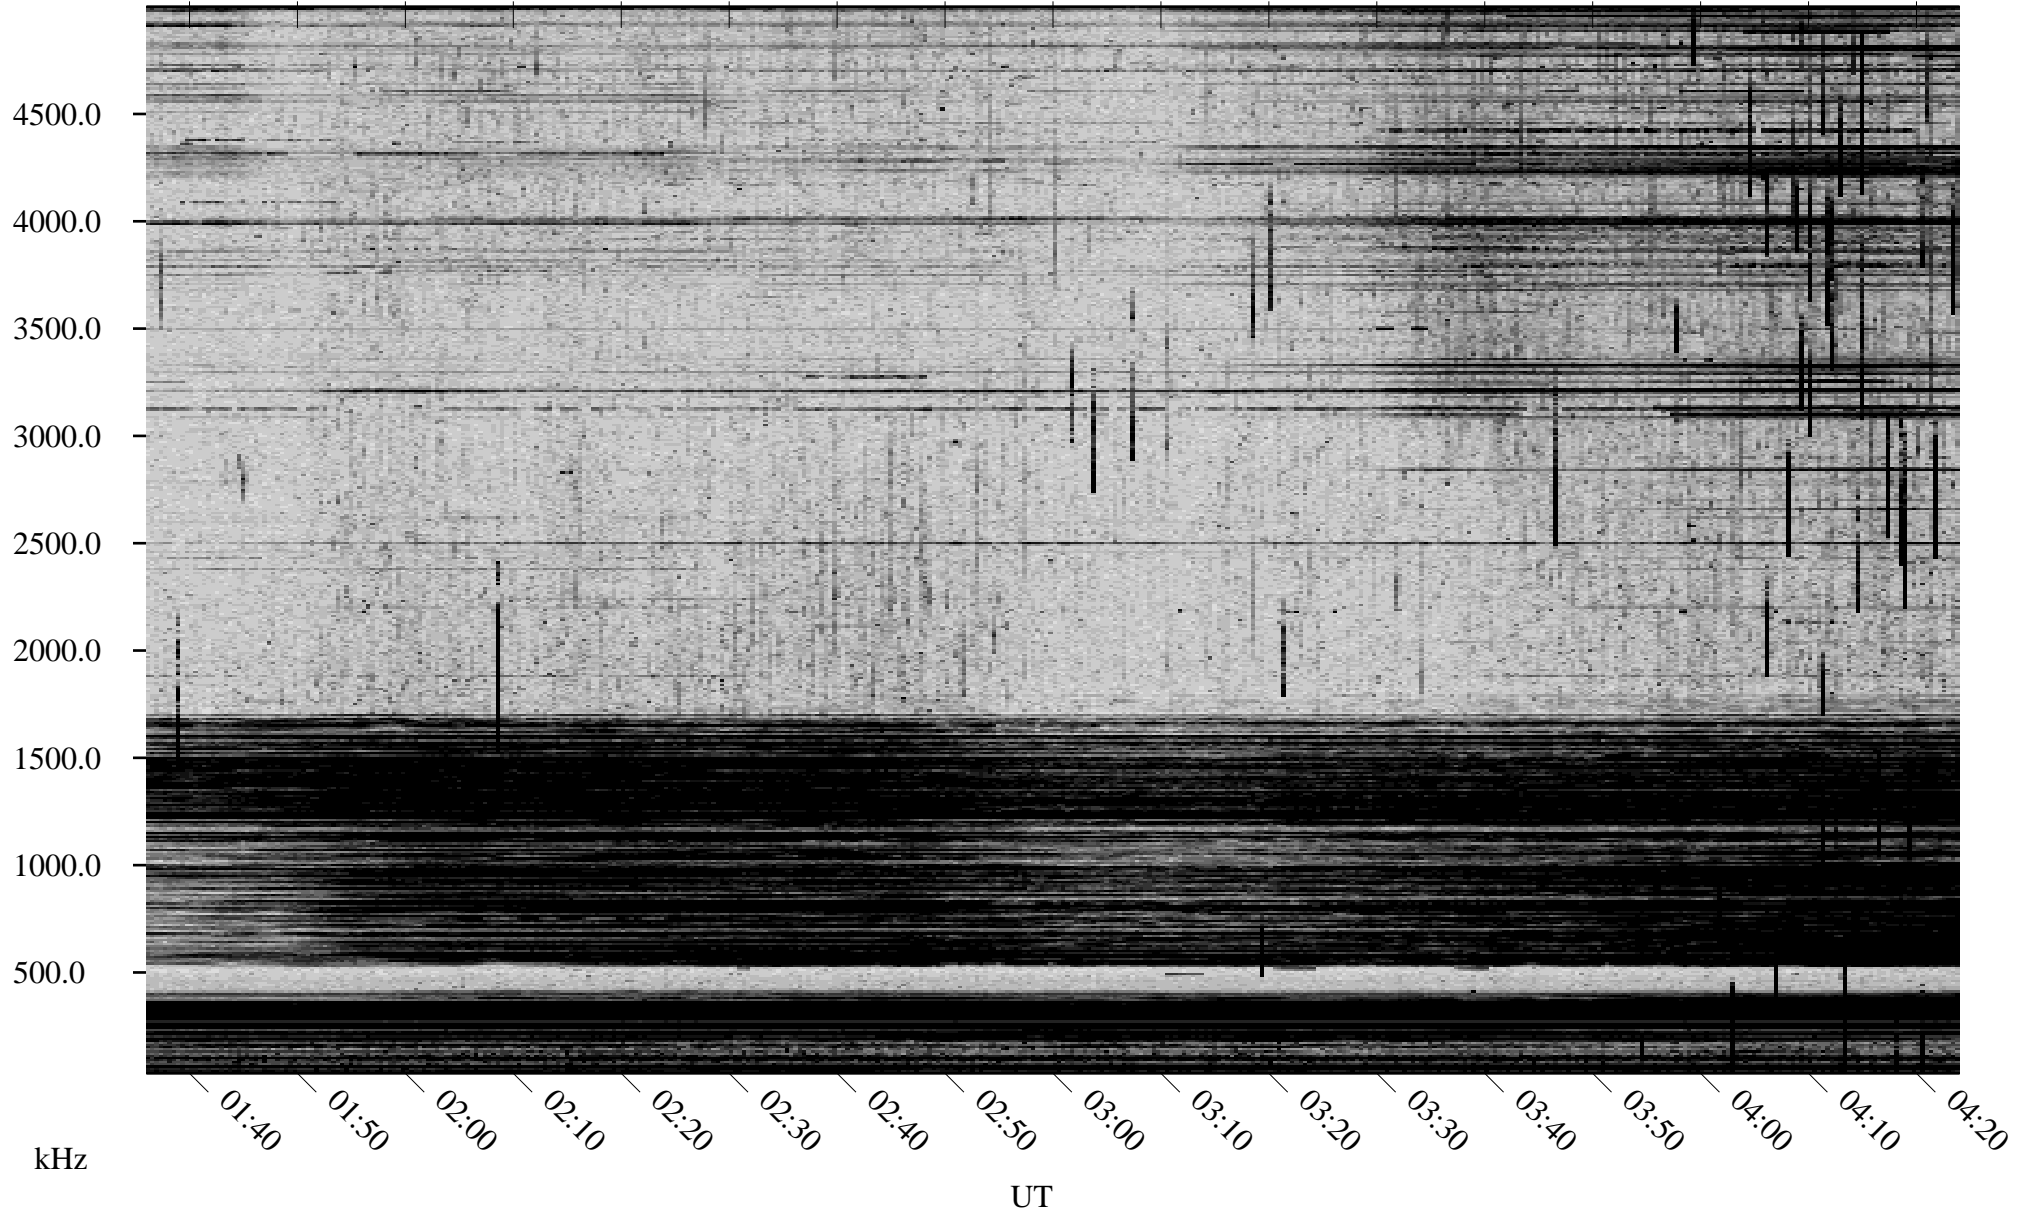

09/04/2001 Churchill, Manitoba

Linear Scale Black = 161 White = 15

ch01247l.r00m max_12

Page 1

09/04/2001 Churchill, Manitoba

Linear Scale Black = 161 White = 15

ch01247l.r00m max_12

Page 2

09/05/2001 Churchill, Manitoba

Linear Scale Black = 161 White = 15

ch01247l.r00m max_12

Page 3

09/05/2001 Churchill, Manitoba

Linear Scale Black = 161 White = 15

ch01247l.r00m max_12

Page 4

09/05/2001 Churchill, Manitoba

Linear Scale Black = 161 White = 15

ch01247l.r00m max_12

Page 5

09/05/2001 Churchill, Manitoba

Linear Scale Black = 161 White = 15

ch01247l.r00m max_12

Page 6

09/05/2001 Churchill, Manitoba

Linear Scale Black = 161 White = 15

ch01247l.r00m max_12

Page 7

UT