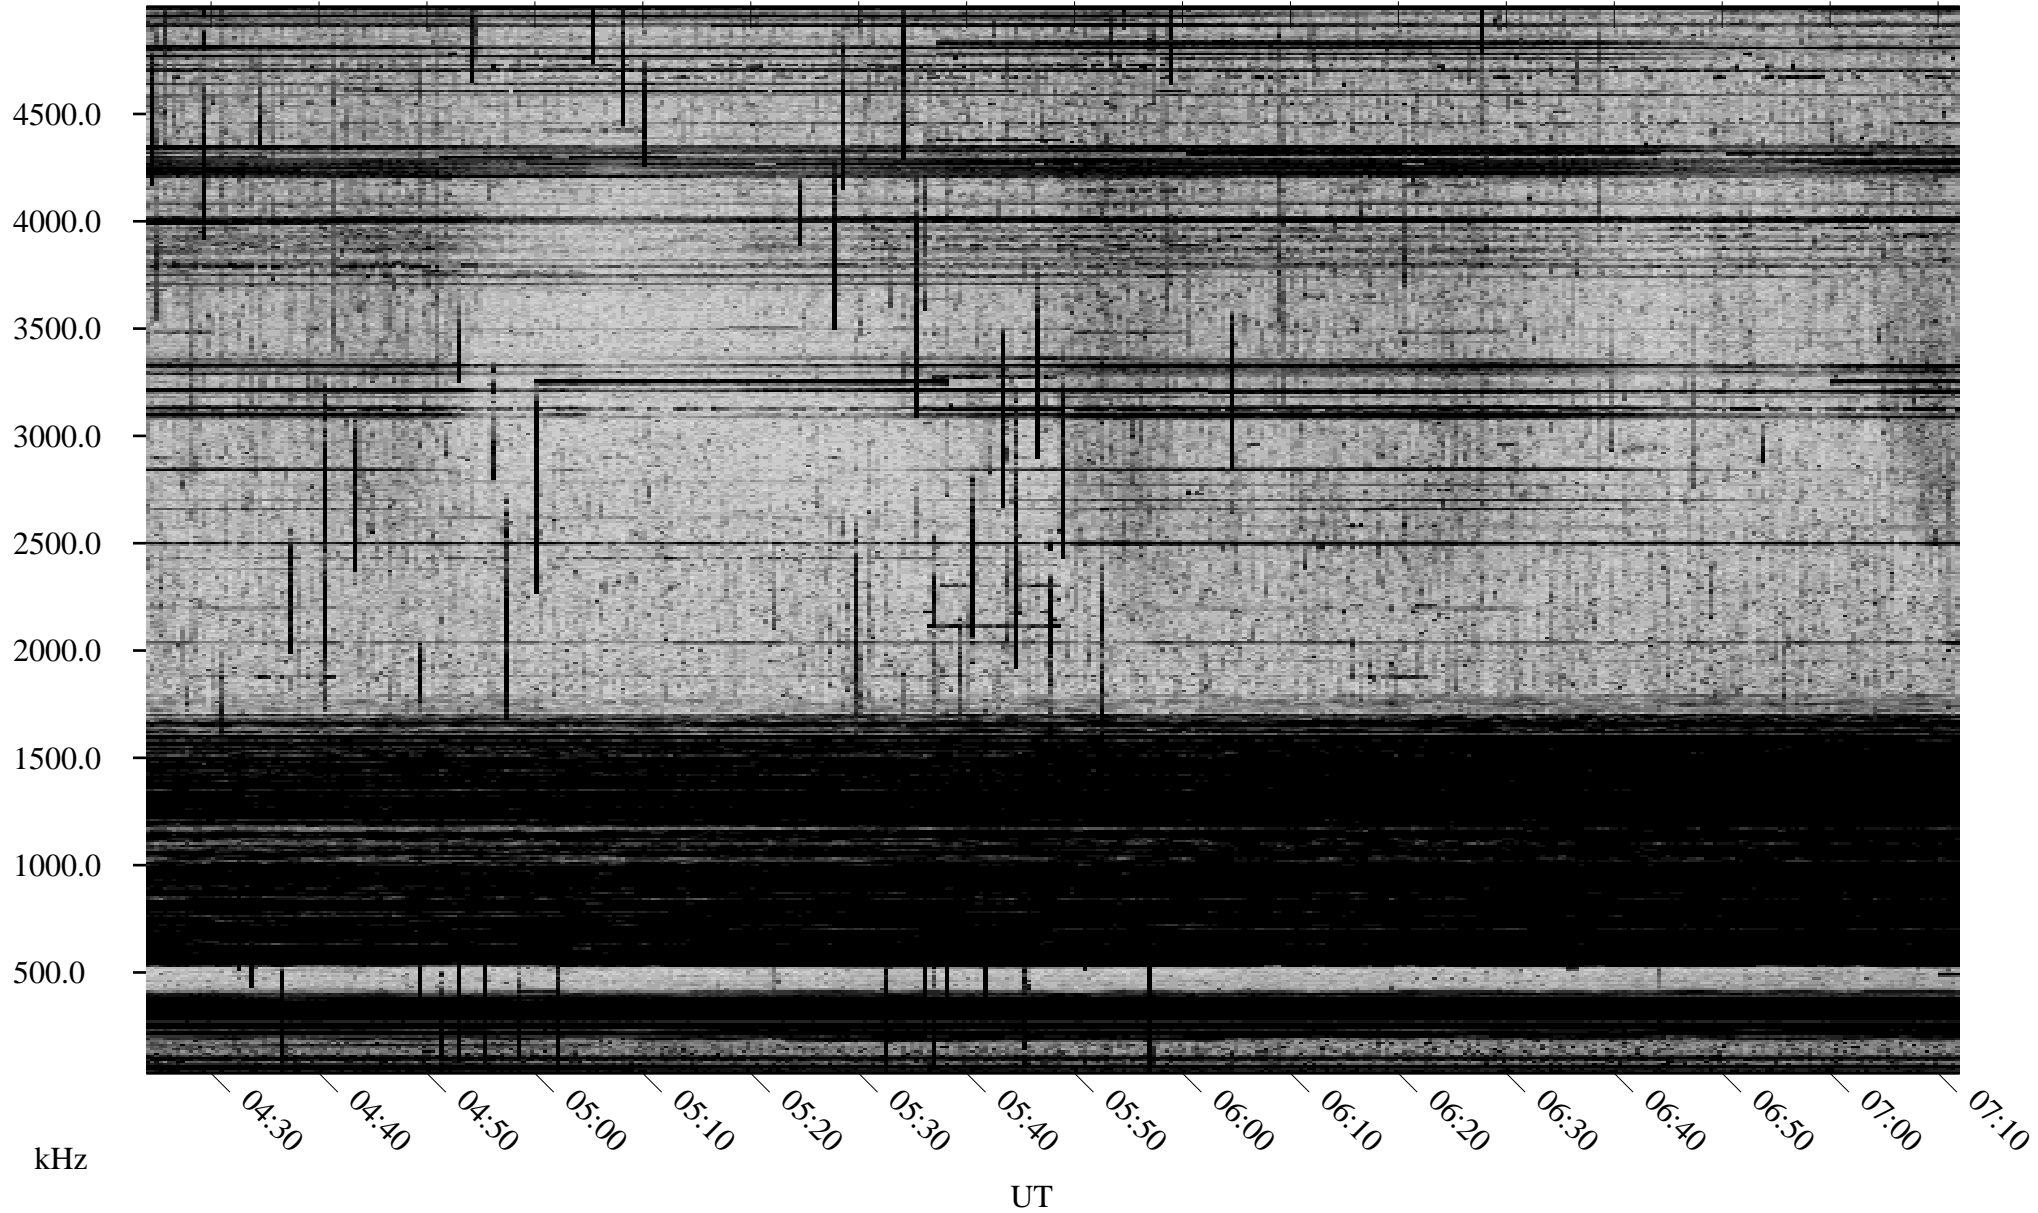

09/04/2001 Churchill, Manitoba

Linear Scale Black = 161 White = 15

ch01247l.r00m max_12

Page 1

09/04/2001 Churchill, Manitoba

Linear Scale Black = 161 White = 15

ch01247l.r00m max_12

Page 2

09/05/2001 Churchill, Manitoba

Linear Scale Black = 161 White = 15

ch01247l.r00m max_12

Page 3

09/05/2001 Churchill, Manitoba

Linear Scale Black = 161 White = 15

ch01247l.r00m max_12

Page 4

09/05/2001 Churchill, Manitoba

Linear Scale Black = 161 White = 15

ch01247l.r00m max_12

Page 5

09/05/2001 Churchill, Manitoba

Linear Scale Black = 161 White = 15

ch01247l.r00m max_12

Page 6

09/05/2001 Churchill, Manitoba

Linear Scale Black = 161 White = 15

ch01247l.r00m max_12

Page 7

UT