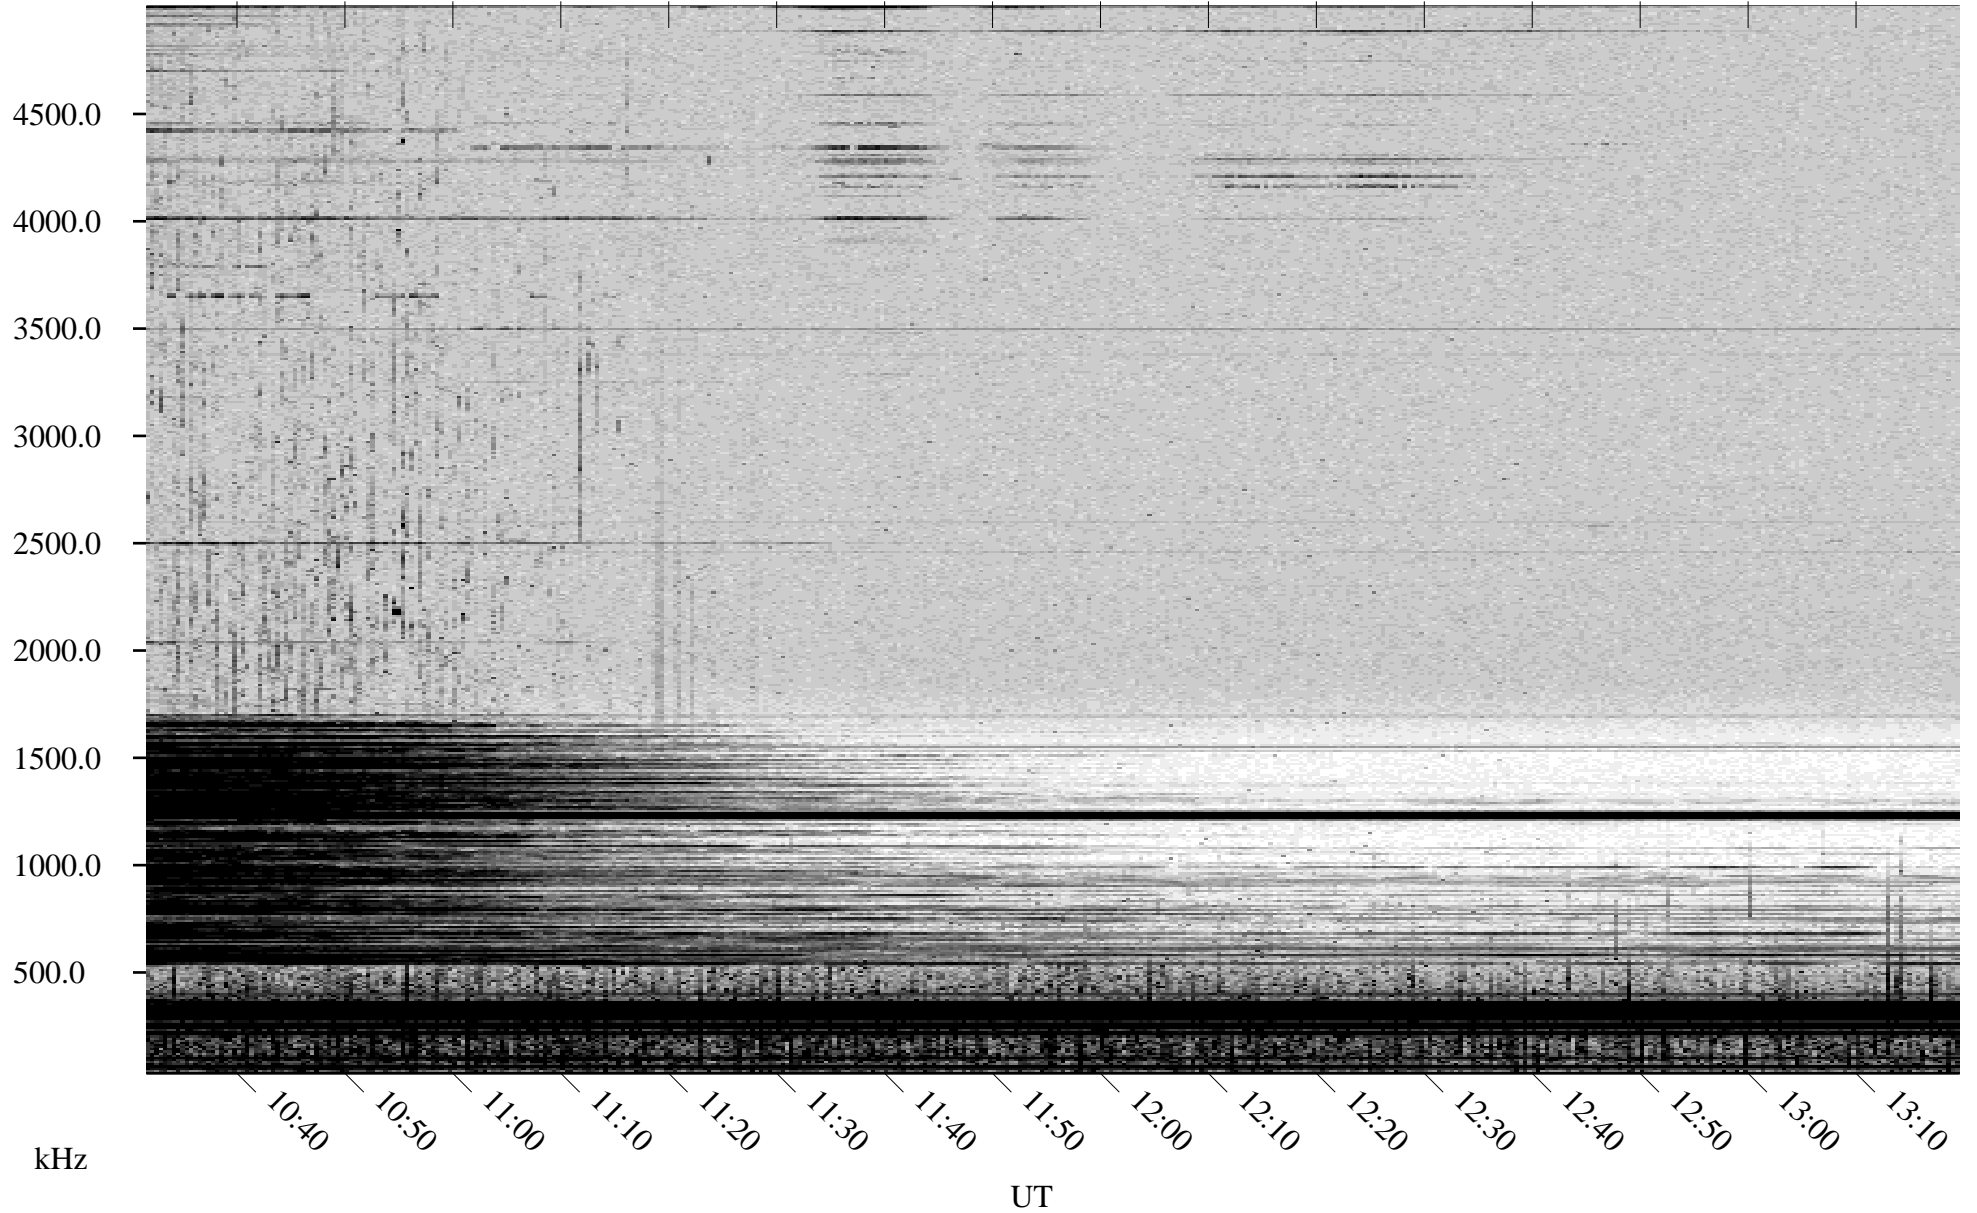

09/05/2001 Churchill, Manitoba

Linear Scale Black = 161 White = 15

ch01248l.r02m max_12

Page 1

09/05/2001 Churchill, Manitoba

Linear Scale Black = 161 White = 15

ch01248l.r02m max_12

Page 2

09/06/2001 Churchill, Manitoba

Linear Scale Black = 161 White = 15

ch01248l.r02m max_12

Page 3

09/06/2001 Churchill, Manitoba

Linear Scale Black = 161 White = 15

ch01248l.r02m max_12

Page 4

09/06/2001 Churchill, Manitoba

Linear Scale Black = 161 White = 15

ch01248l.r02m max_12

Page 5

09/06/2001 Churchill, Manitoba

Linear Scale Black = 161 White = 15

ch01248l.r02m max_12

Page 6

09/06/2001 Churchill, Manitoba

Linear Scale Black = 161 White = 15

ch01248l.r02m max_12

Page 7

09/06/2001 Churchill, Manitoba

Linear Scale Black = 161 White = 15

ch01248l.r02m max_12