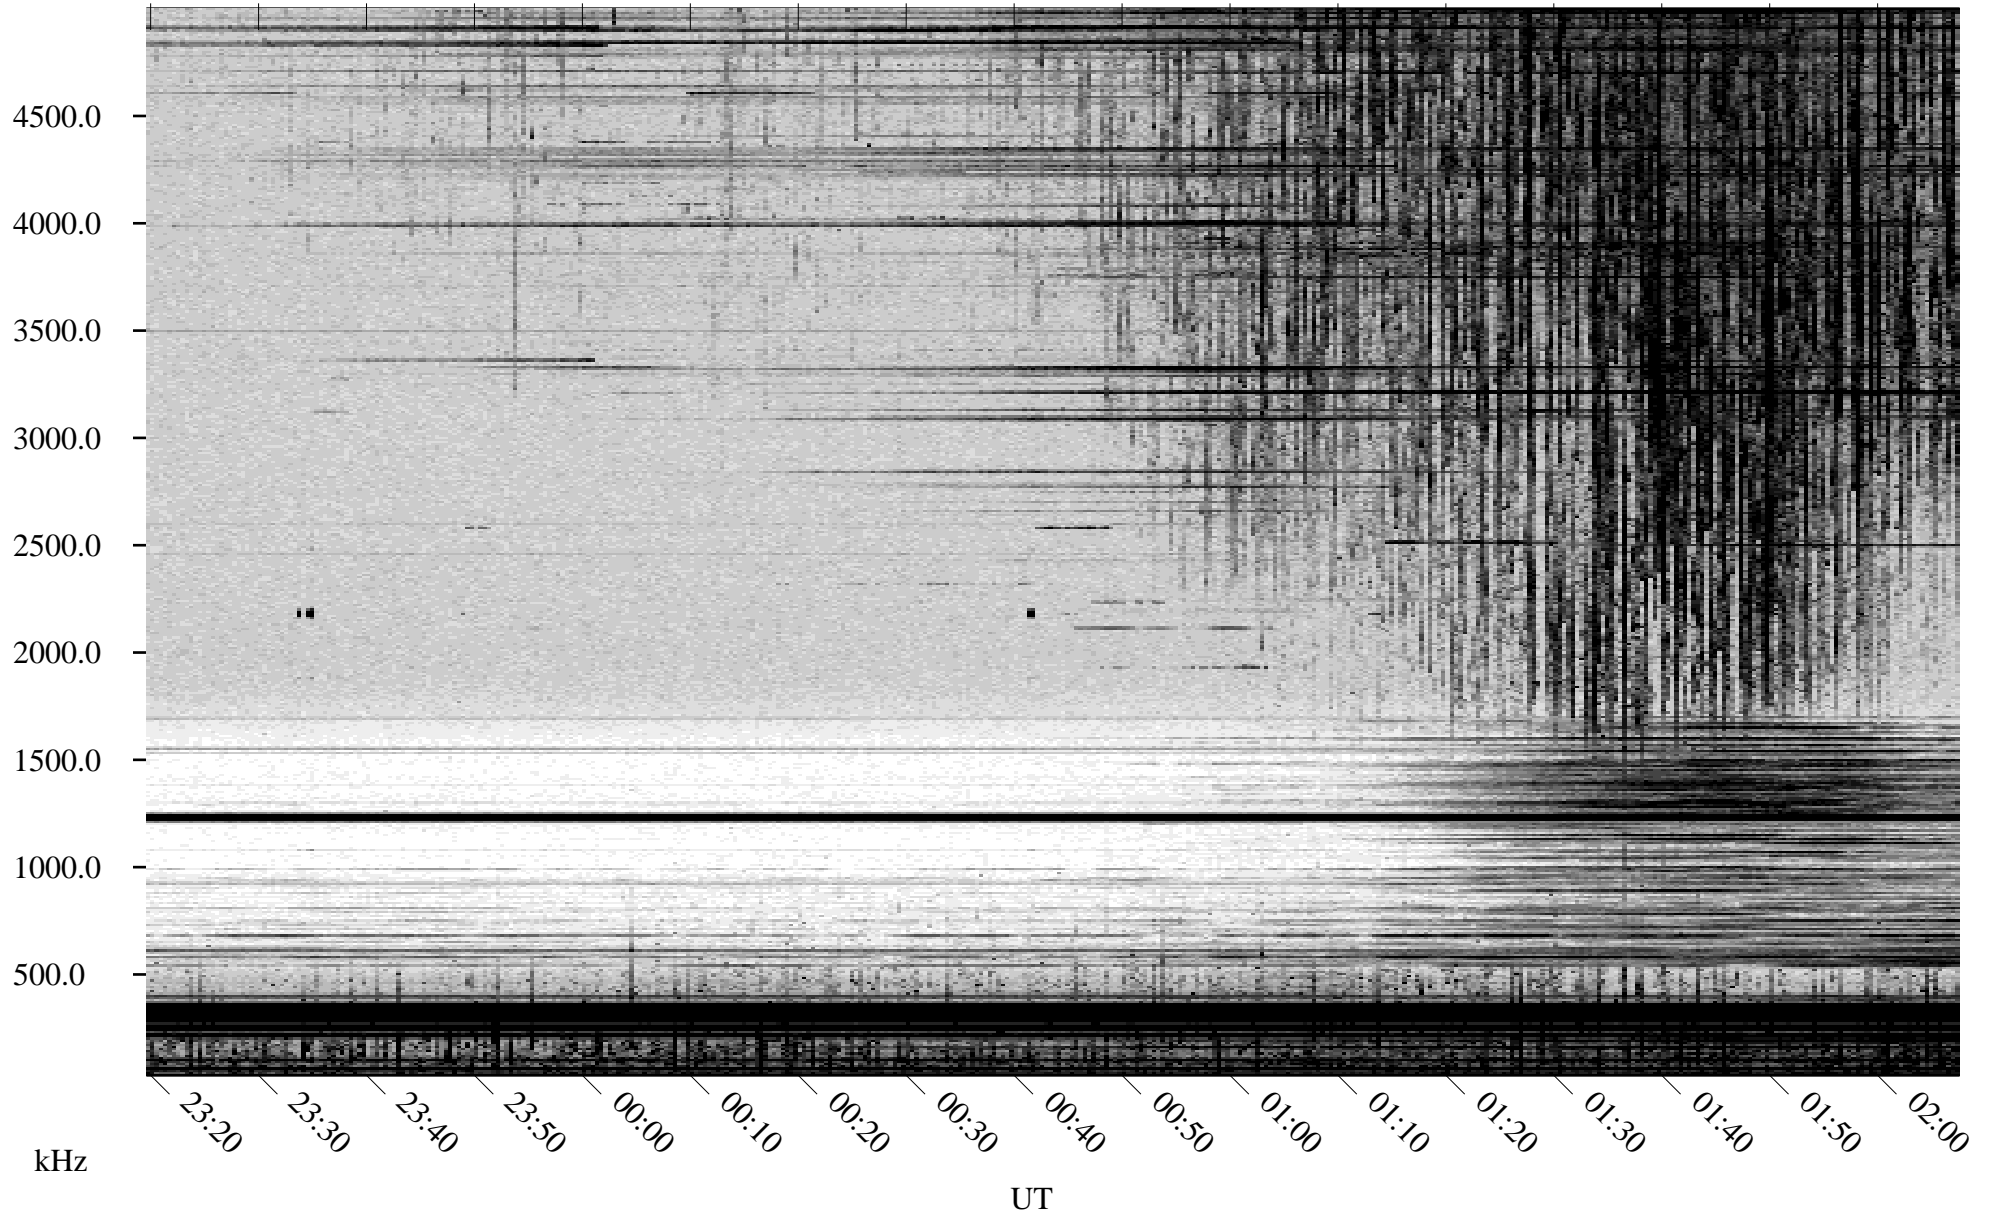

09/05/2001 Churchill, Manitoba

Linear Scale Black = 161 White = 15

ch01248l.r02m max_12

Page 1

09/05/2001 Churchill, Manitoba

Linear Scale Black = 161 White = 15

ch01248l.r02m max_12

Page 2

09/06/2001 Churchill, Manitoba

Linear Scale Black = 161 White = 15

ch01248l.r02m max_12

Page 3

09/06/2001 Churchill, Manitoba

Linear Scale Black = 161 White = 15

ch01248l.r02m max_12

Page 4

09/06/2001 Churchill, Manitoba

Linear Scale Black = 161 White = 15

ch01248l.r02m max_12

Page 5

09/06/2001 Churchill, Manitoba

Linear Scale Black = 161 White = 15

ch01248l.r02m max_12

Page 6

09/06/2001 Churchill, Manitoba

Linear Scale Black = 161 White = 15

ch01248l.r02m max_12

Page 7

09/06/2001 Churchill, Manitoba

Linear Scale Black = 161 White = 15

ch01248l.r02m max_12