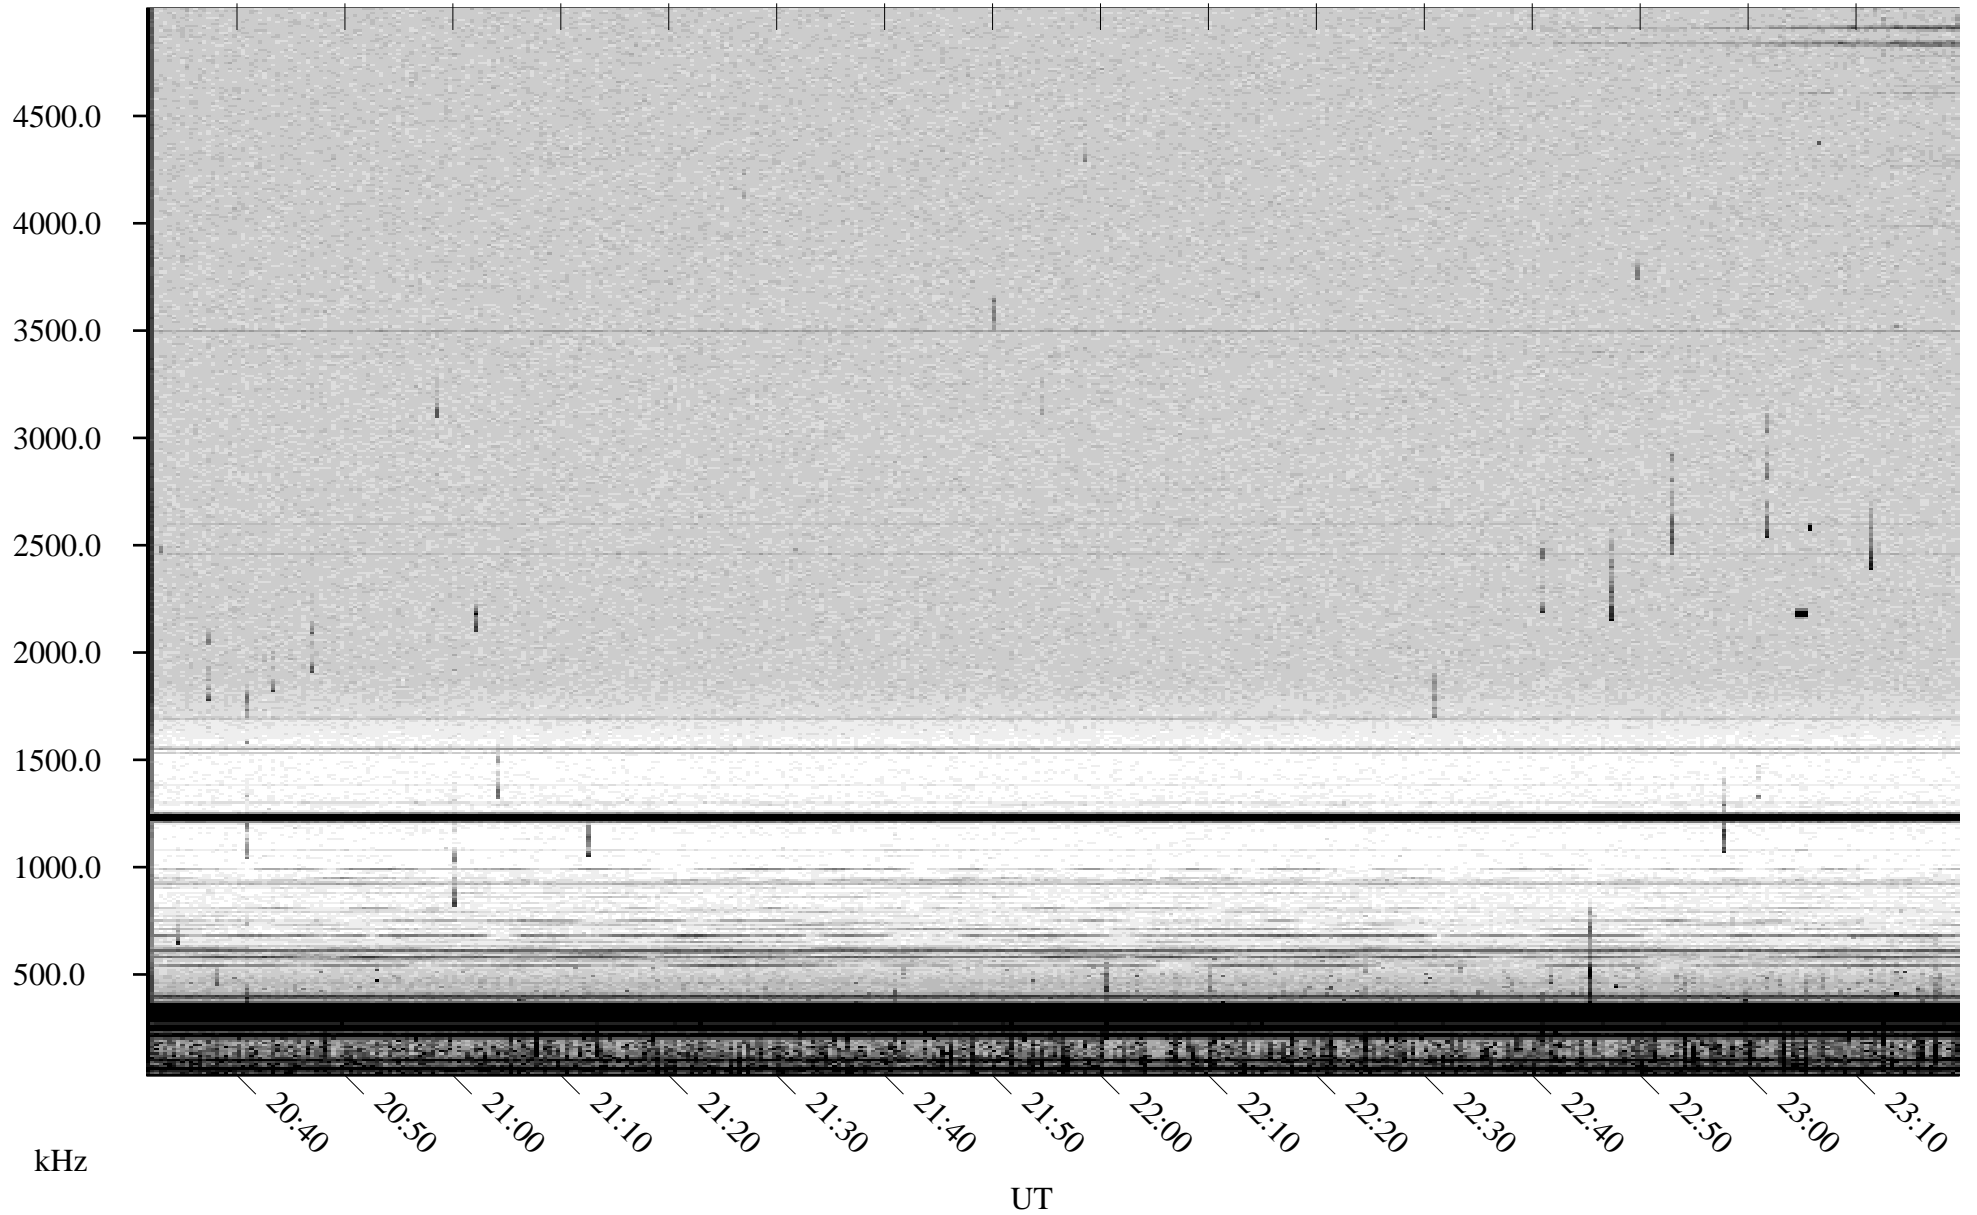

09/05/2001 Churchill, Manitoba

Linear Scale Black = 161 White = 15

ch01248l.r02m max_12

Page 1

09/05/2001 Churchill, Manitoba

Linear Scale Black = 161 White = 15

ch01248l.r02m max_12

Page 2

09/06/2001 Churchill, Manitoba

Linear Scale Black = 161 White = 15

ch01248l.r02m max_12

Page 3

09/06/2001 Churchill, Manitoba

Linear Scale Black = 161 White = 15

ch01248l.r02m max_12

Page 4

09/06/2001 Churchill, Manitoba

Linear Scale Black = 161 White = 15

ch01248l.r02m max_12

Page 5

09/06/2001 Churchill, Manitoba

Linear Scale Black = 161 White = 15

ch01248l.r02m max_12

Page 6

09/06/2001 Churchill, Manitoba

Linear Scale Black = 161 White = 15

ch01248l.r02m max_12

Page 7

09/06/2001 Churchill, Manitoba

Linear Scale Black = 161 White = 15

ch01248l.r02m max_12