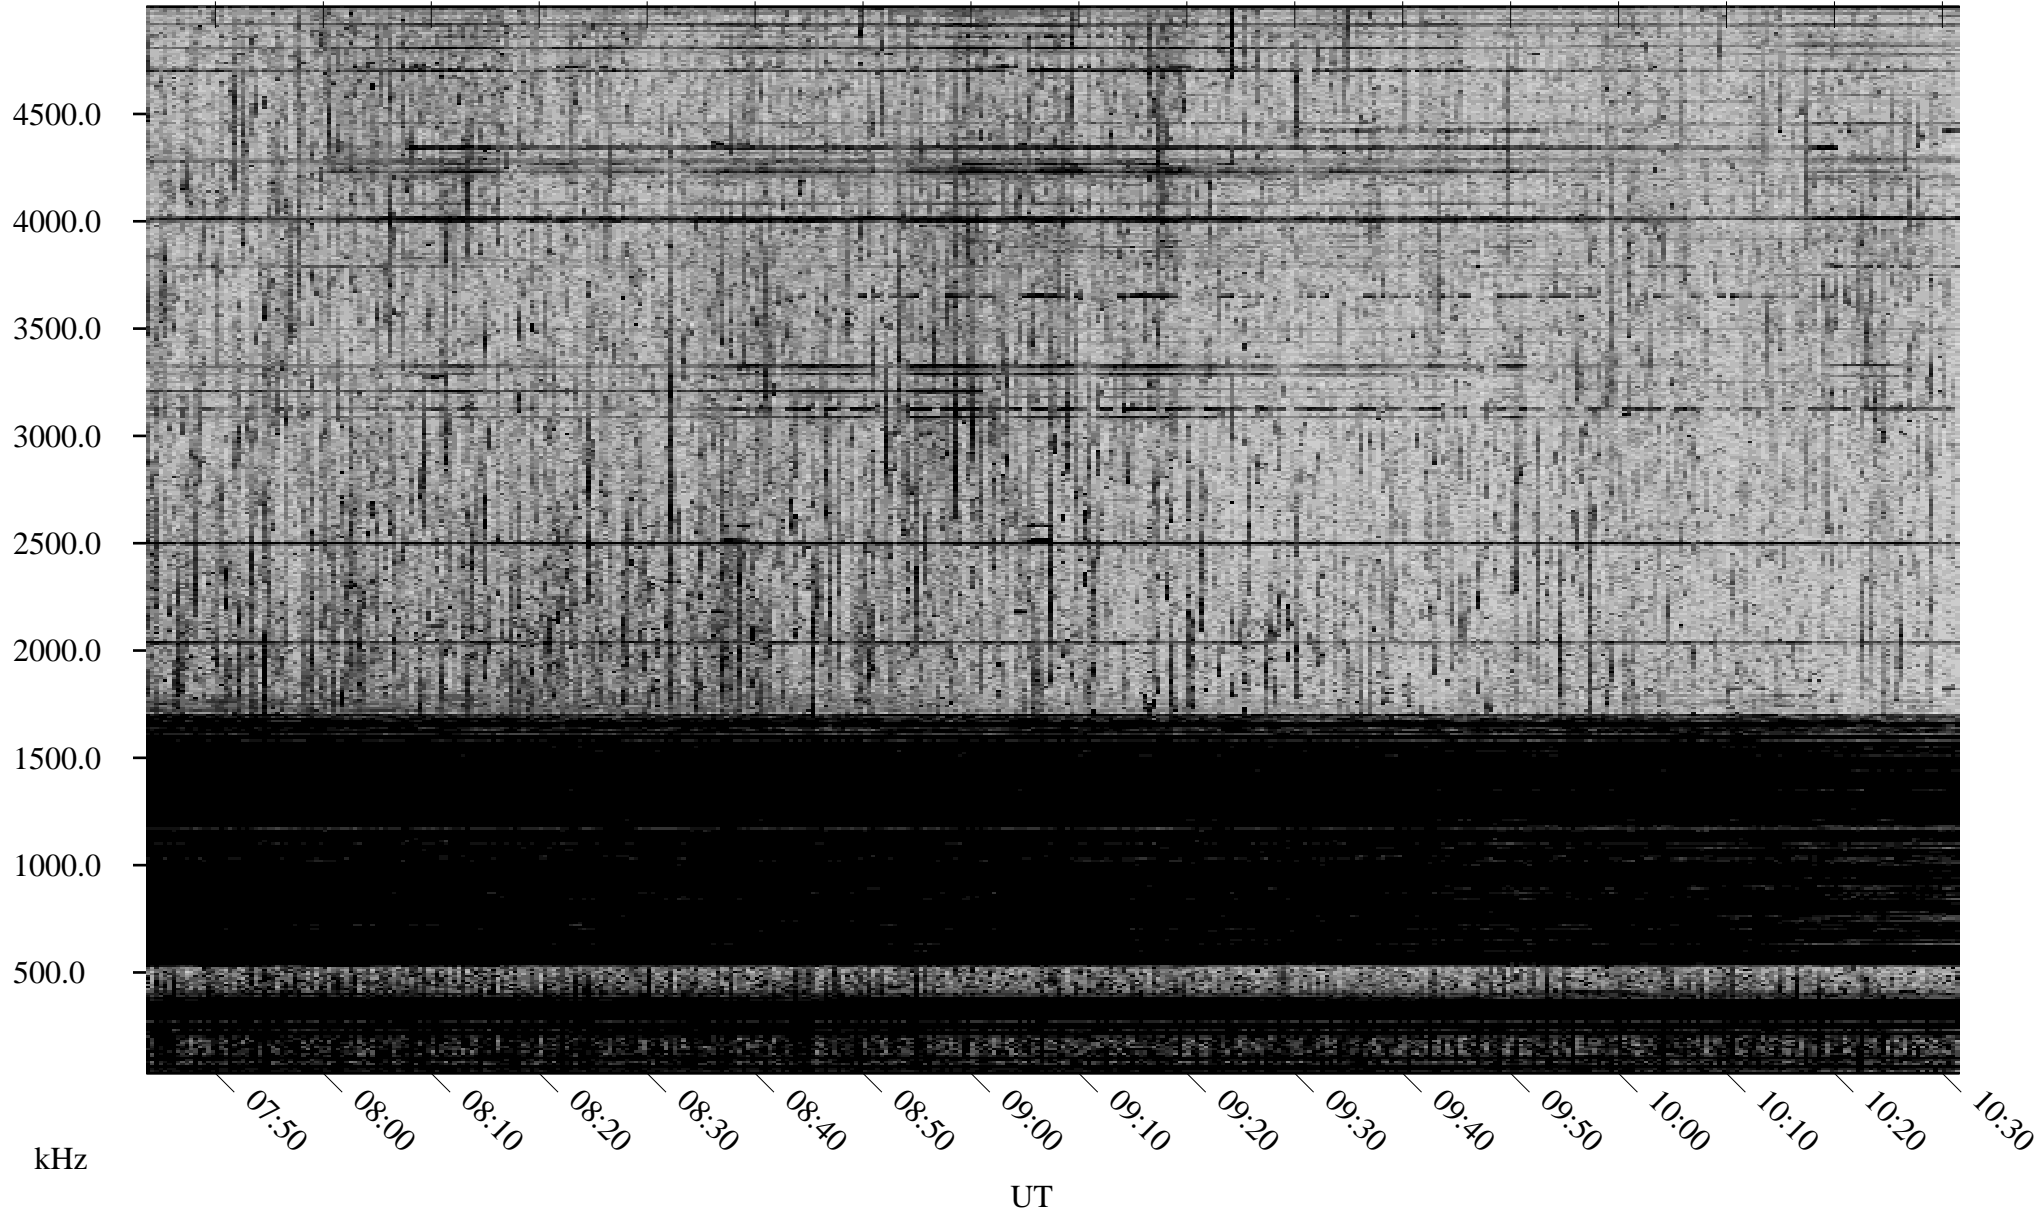

09/05/2001 Churchill, Manitoba

Linear Scale Black = 161 White = 15

ch01248l.r02m max_12

Page 1

09/05/2001 Churchill, Manitoba

Linear Scale Black = 161 White = 15

ch01248l.r02m max_12

Page 2

09/06/2001 Churchill, Manitoba

Linear Scale Black = 161 White = 15

ch01248l.r02m max_12

Page 3

09/06/2001 Churchill, Manitoba

Linear Scale Black = 161 White = 15

ch01248l.r02m max_12

Page 4

09/06/2001 Churchill, Manitoba

Linear Scale Black = 161 White = 15

ch01248l.r02m max_12

Page 5

09/06/2001 Churchill, Manitoba

Linear Scale Black = 161 White = 15

ch01248l.r02m max_12

Page 6

09/06/2001 Churchill, Manitoba

Linear Scale Black = 161 White = 15

ch01248l.r02m max_12

Page 7

09/06/2001 Churchill, Manitoba

Linear Scale Black = 161 White = 15

ch01248l.r02m max_12