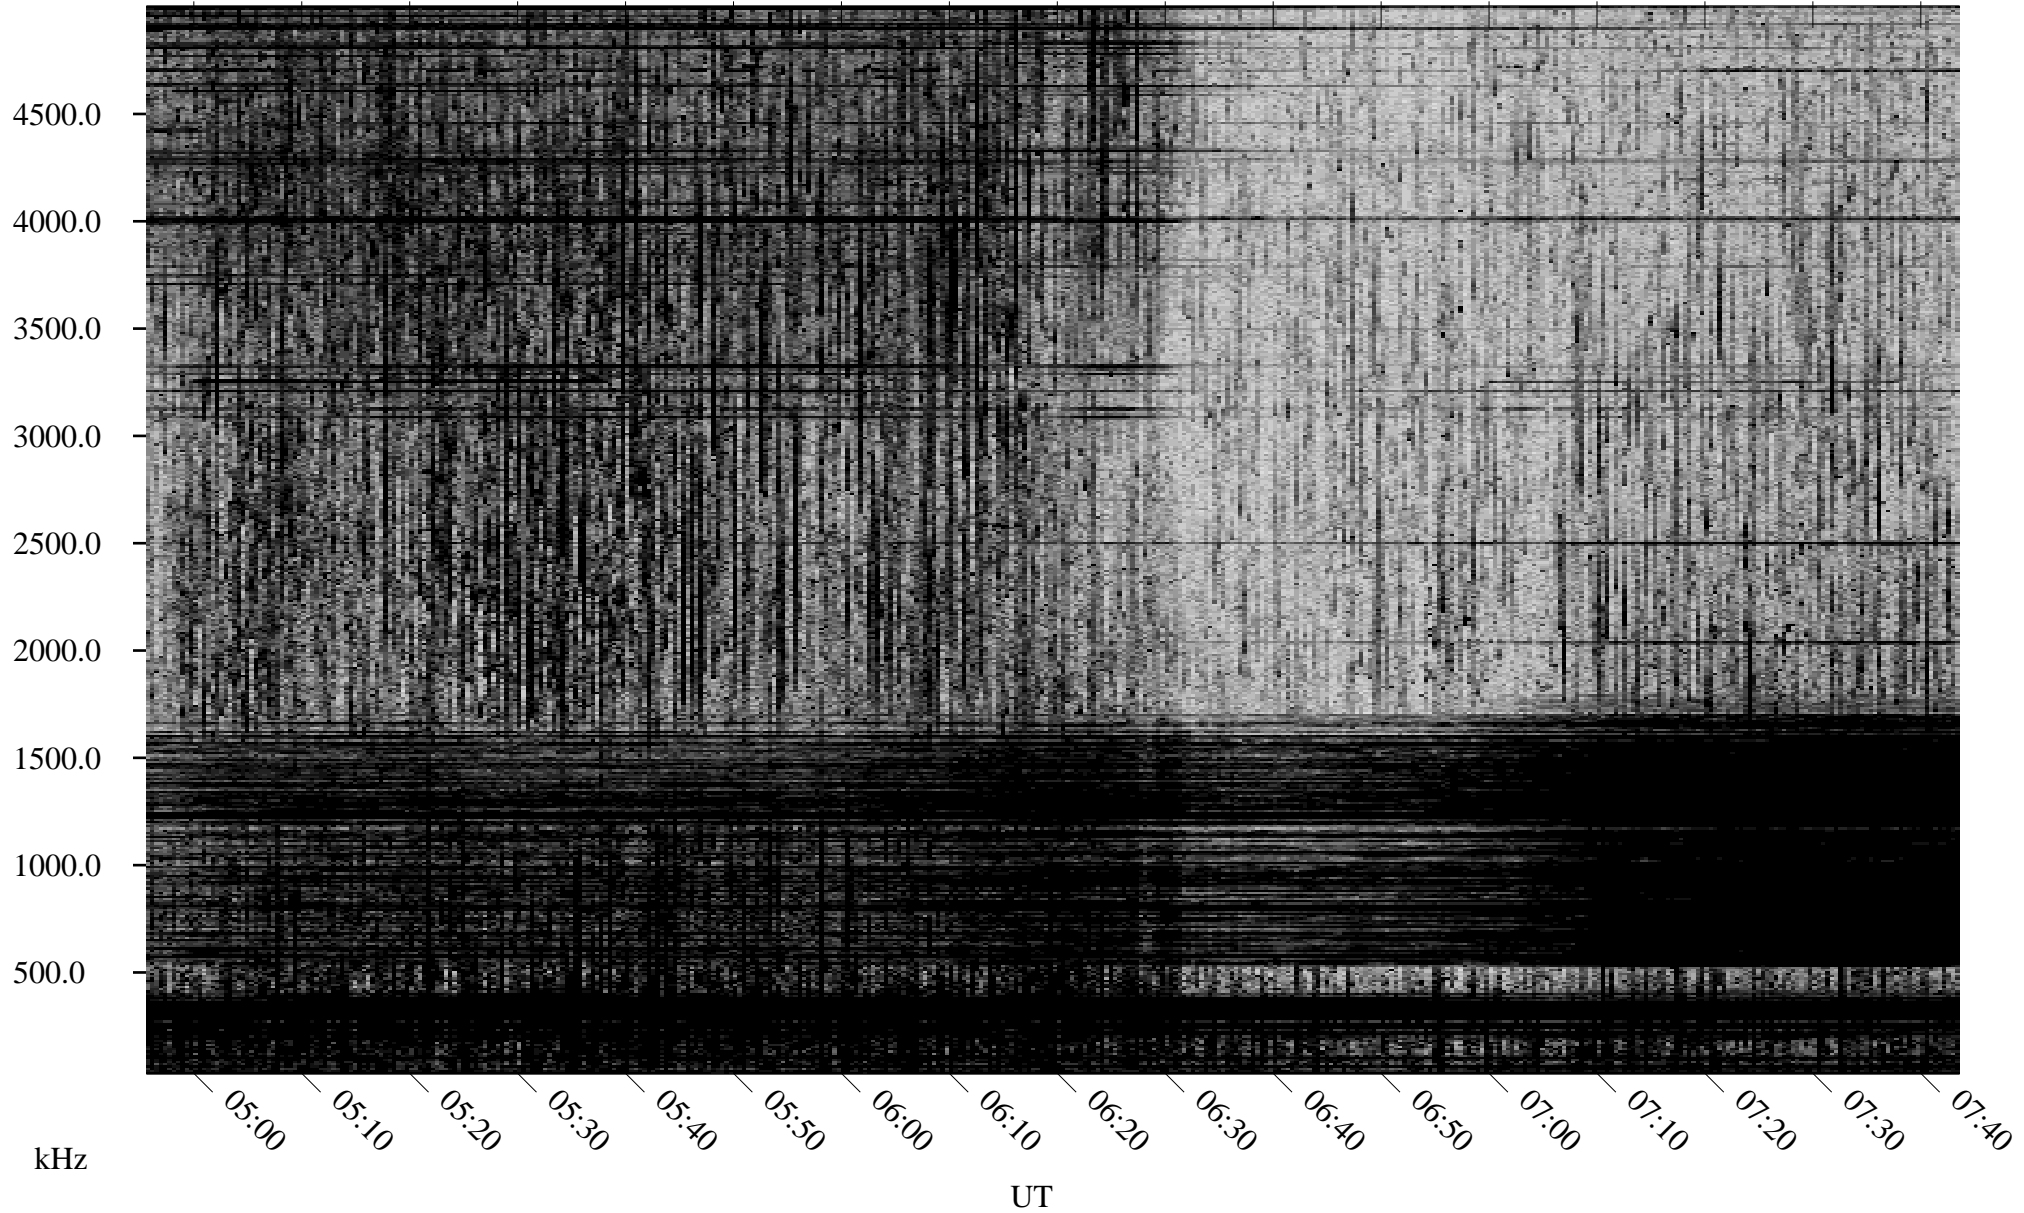

09/05/2001 Churchill, Manitoba

Linear Scale Black = 161 White = 15

ch01248l.r02m max_12

Page 1

09/05/2001 Churchill, Manitoba

Linear Scale Black = 161 White = 15

ch01248l.r02m max_12

Page 2

09/06/2001 Churchill, Manitoba

Linear Scale Black = 161 White = 15

ch01248l.r02m max_12

Page 3

09/06/2001 Churchill, Manitoba

Linear Scale Black = 161 White = 15

ch01248l.r02m max_12

Page 4

09/06/2001 Churchill, Manitoba

Linear Scale Black = 161 White = 15

ch01248l.r02m max_12

Page 5

09/06/2001 Churchill, Manitoba

Linear Scale Black = 161 White = 15

ch01248l.r02m max_12

Page 6

09/06/2001 Churchill, Manitoba

Linear Scale Black = 161 White = 15

ch01248l.r02m max_12

Page 7

09/06/2001 Churchill, Manitoba

Linear Scale Black = 161 White = 15

ch01248l.r02m max_12