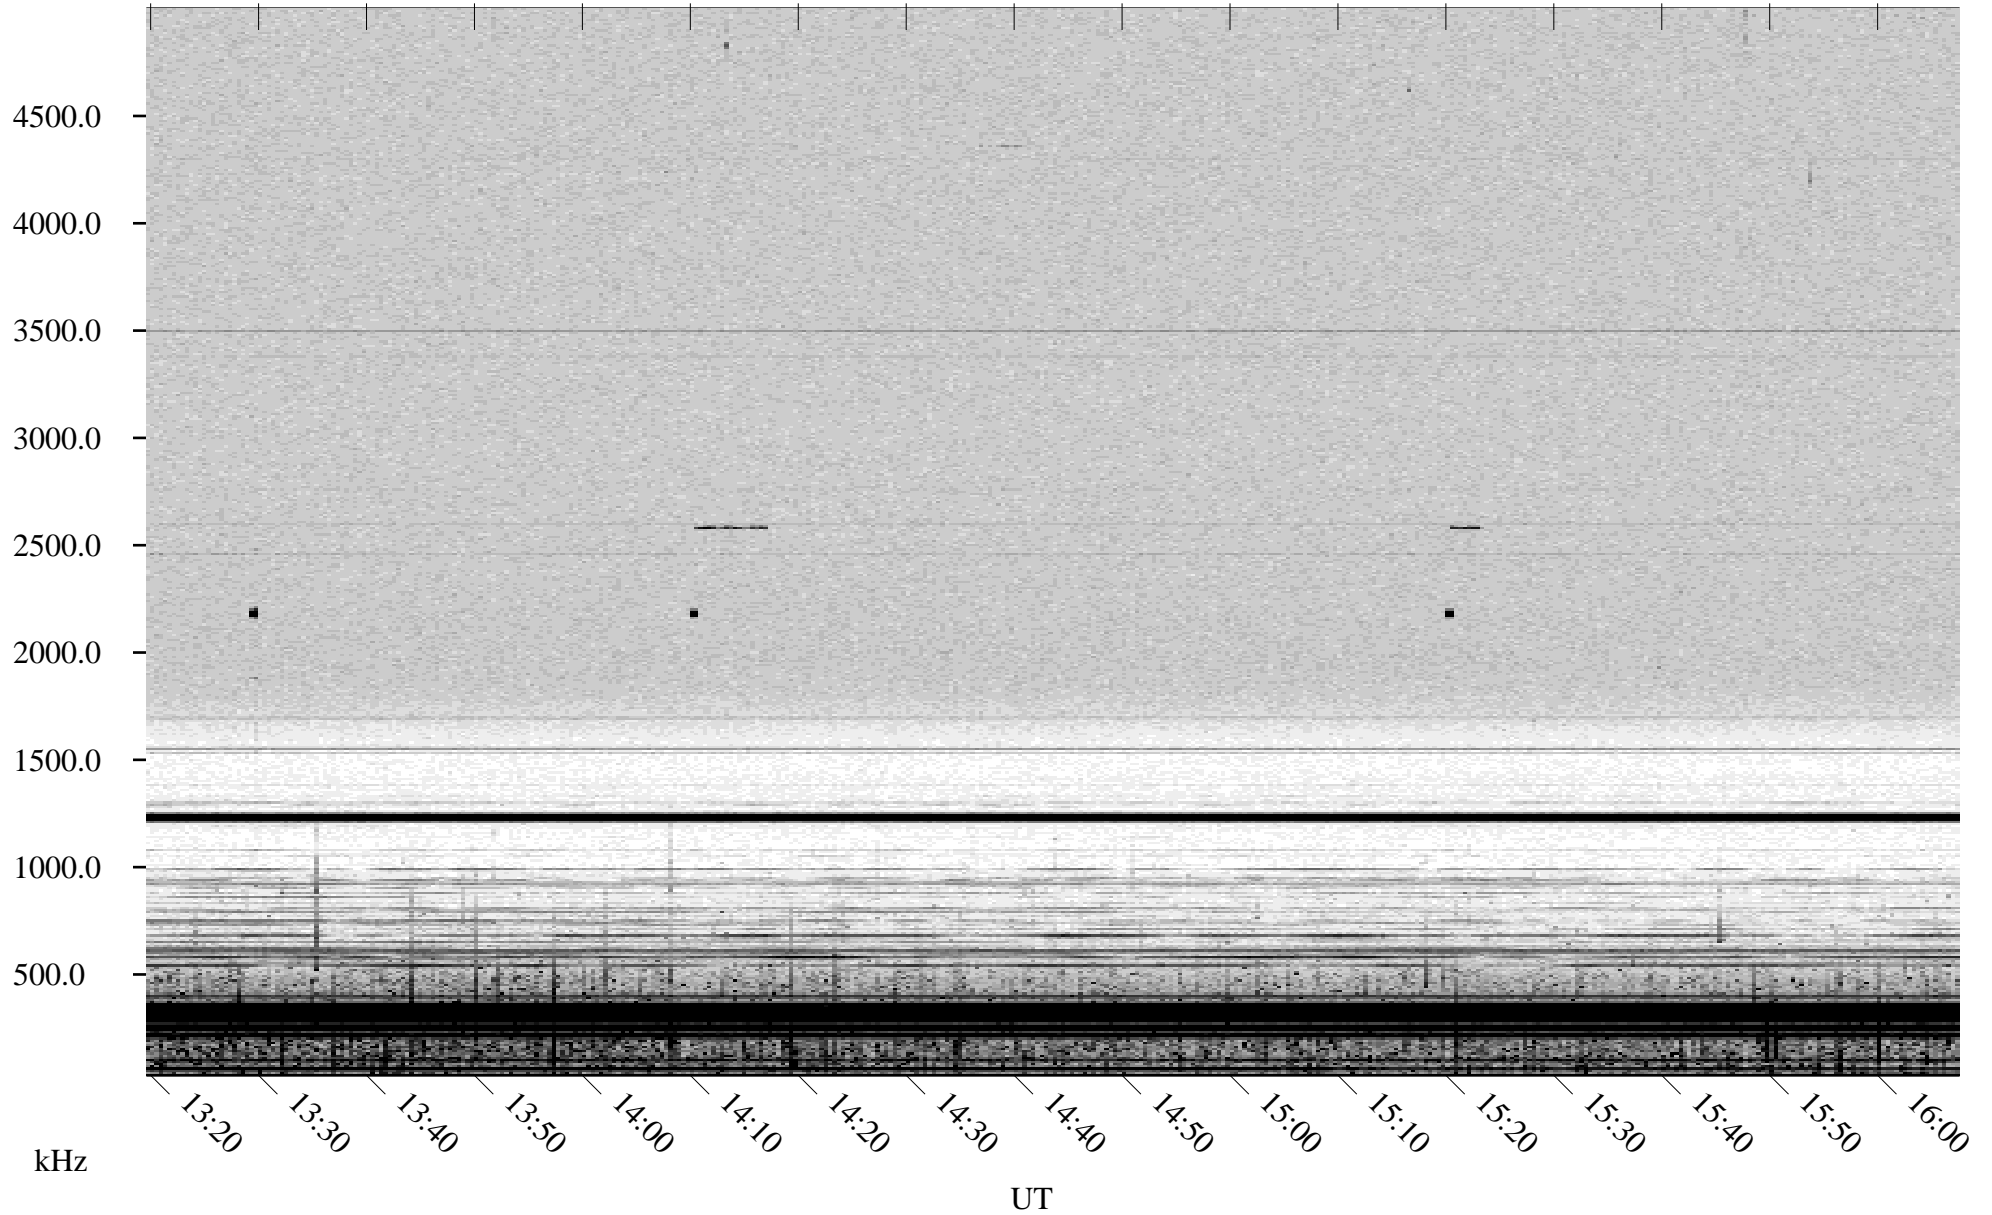

09/06/2001 Churchill, Manitoba

Linear Scale Black = 161 White = 15

ch01248l.r02m max_12

Page 3

09/06/2001 Churchill, Manitoba

Linear Scale Black = 161 White = 15

ch01248l.r02m max_12

Page 4

09/06/2001 Churchill, Manitoba

Linear Scale Black = 161 White = 15

ch01248l.r02m max_12

Page 5

09/06/2001 Churchill, Manitoba

Linear Scale Black = 161 White = 15

ch01248l.r02m max_12

Page 6

09/06/2001 Churchill, Manitoba

Linear Scale Black = 161 White = 15

ch01248l.r02m max_12

Page 7

09/06/2001 Churchill, Manitoba

Linear Scale Black = 161 White = 15

ch01248l.r02m max_12