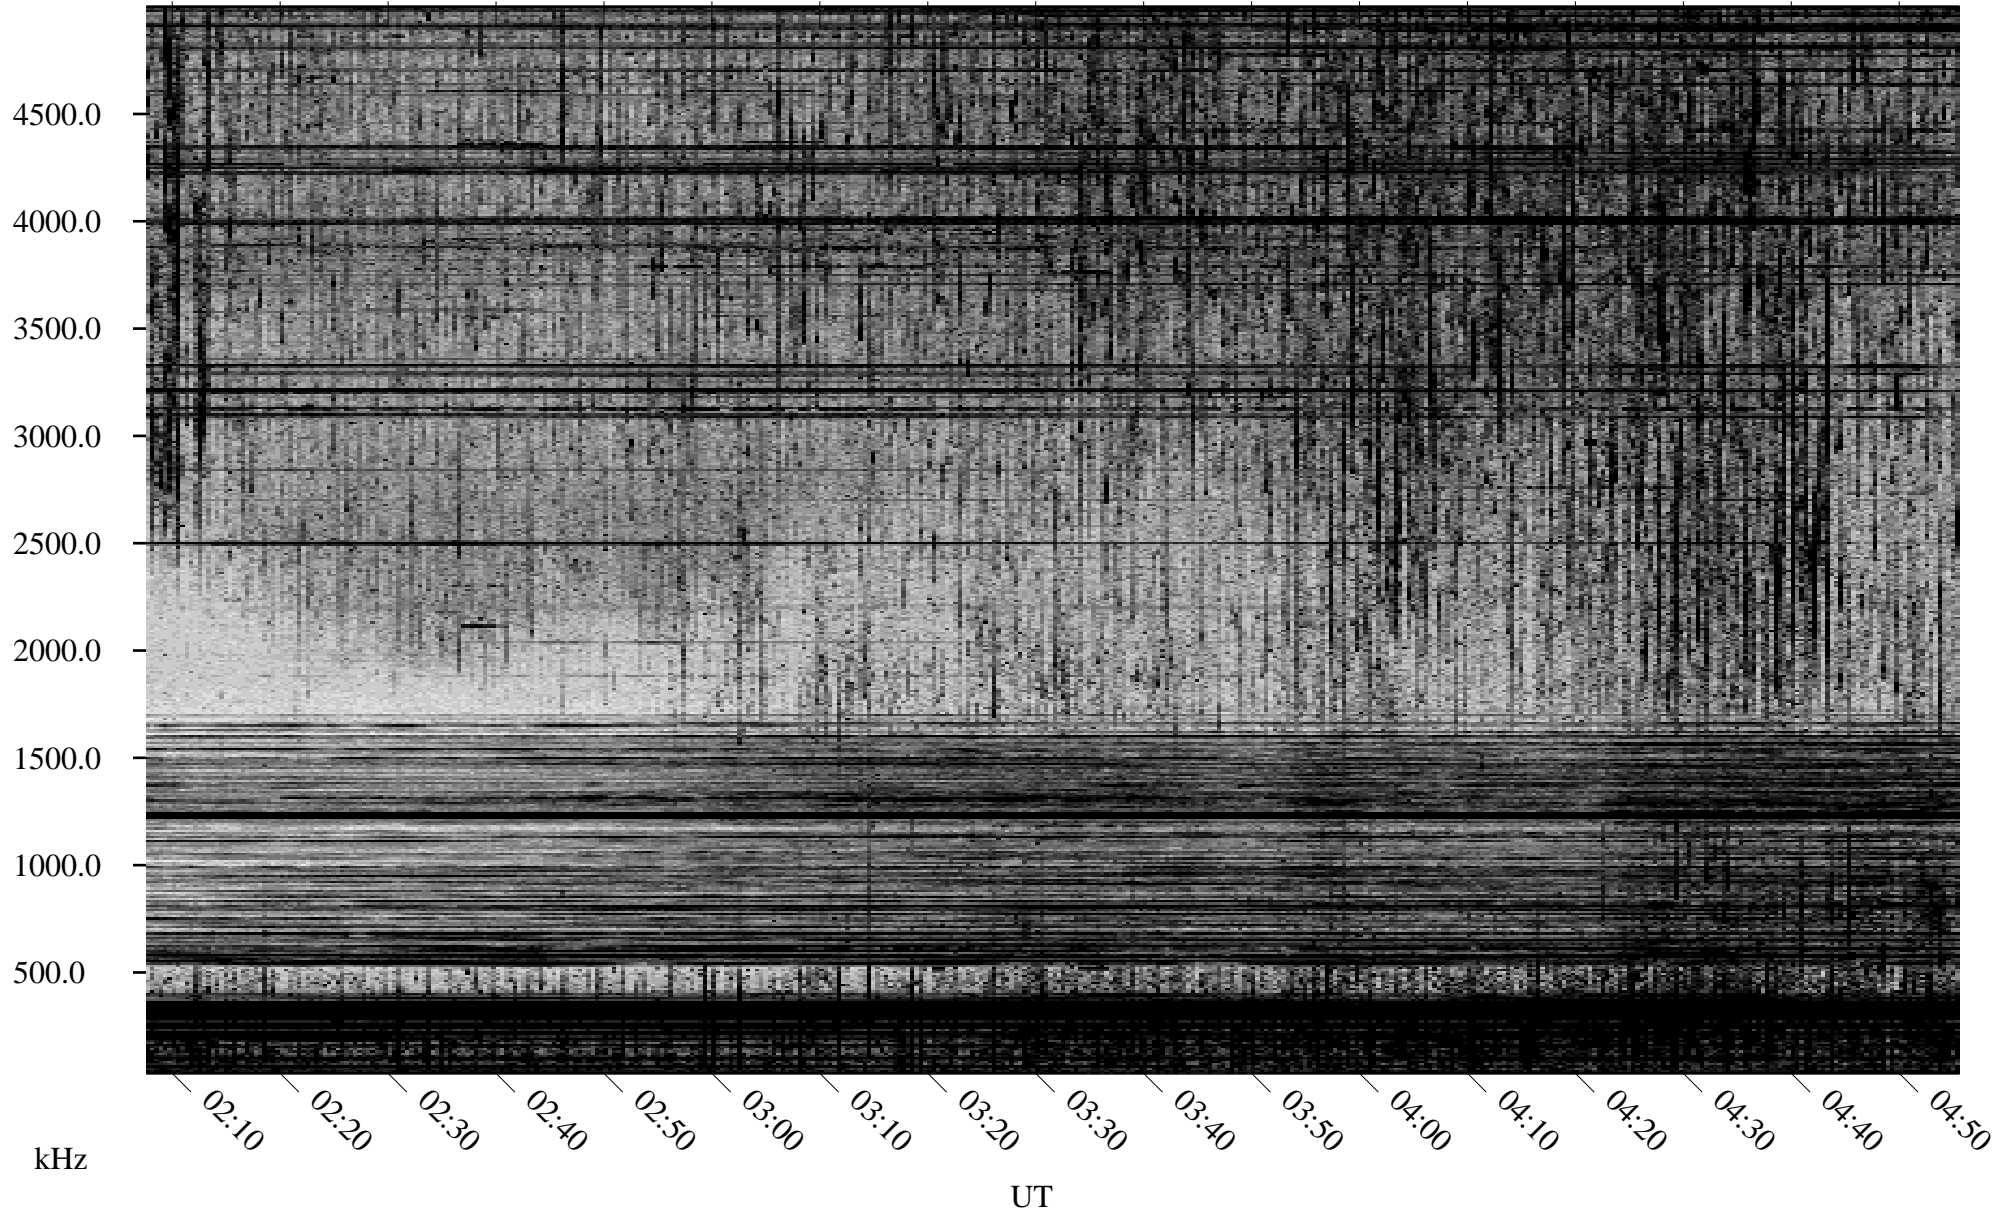

09/05/2001 Churchill, Manitoba

Linear Scale Black = 161 White = 15

ch01248l.r02m max_12

Page 1

09/05/2001 Churchill, Manitoba

Linear Scale Black = 161 White = 15

ch01248l.r02m max_12

Page 2

09/06/2001 Churchill, Manitoba

Linear Scale Black = 161 White = 15

ch01248l.r02m max_12

Page 3

09/06/2001 Churchill, Manitoba

Linear Scale Black = 161 White = 15

ch01248l.r02m max_12

Page 4

09/06/2001 Churchill, Manitoba

Linear Scale Black = 161 White = 15

ch01248l.r02m max_12

Page 5

09/06/2001 Churchill, Manitoba

Linear Scale Black = 161 White = 15

ch01248l.r02m max_12

Page 6

09/06/2001 Churchill, Manitoba

Linear Scale Black = 161 White = 15

ch01248l.r02m max_12

Page 7

09/06/2001 Churchill, Manitoba

Linear Scale Black = 161 White = 15

ch01248l.r02m max_12