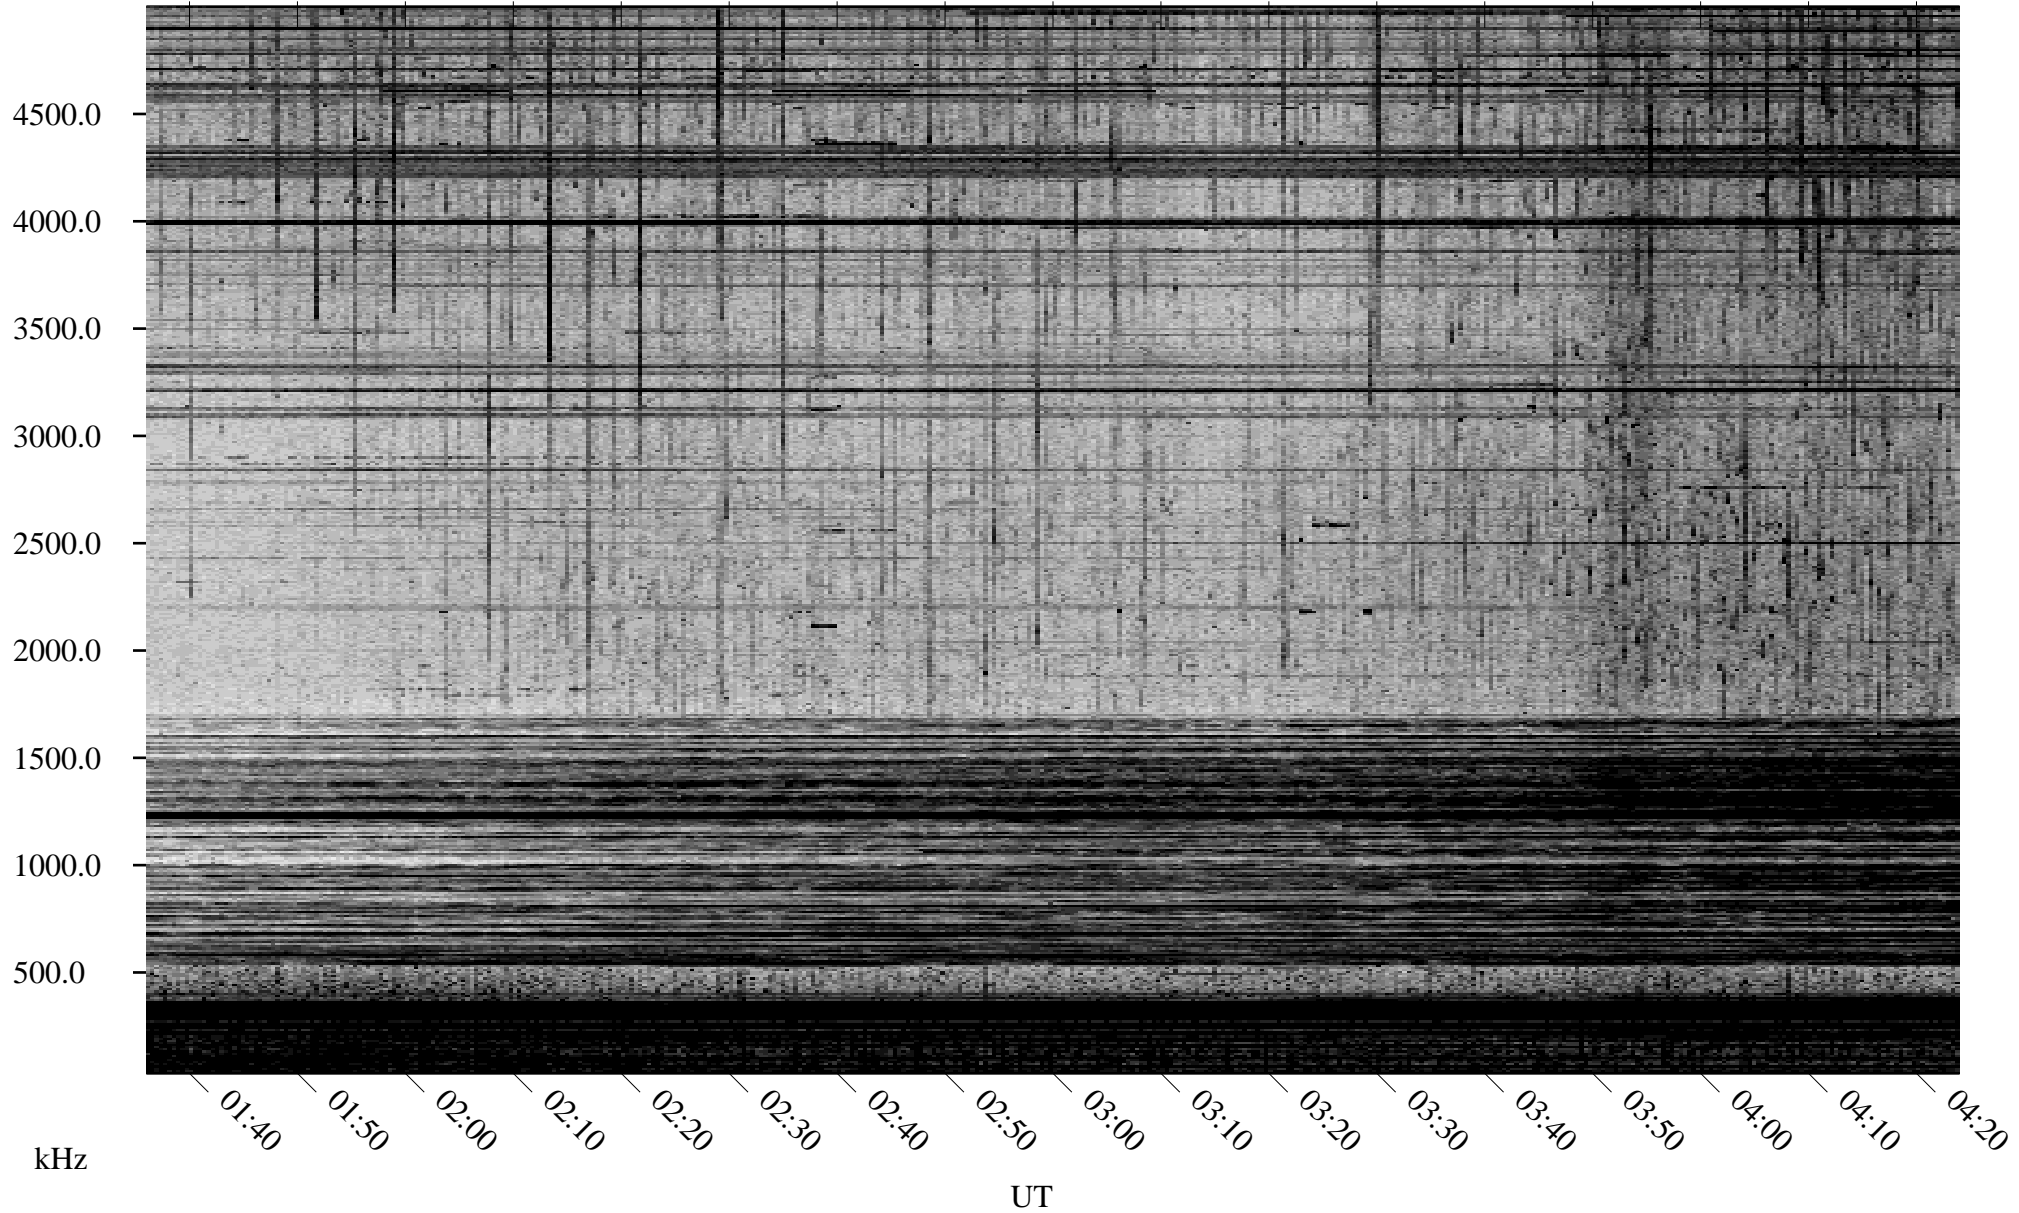

09/06/2001 Churchill, Manitoba

Linear Scale Black = 161 White = 15

ch01249l.r00m max_12

Page 1

09/06/2001 Churchill, Manitoba

Linear Scale Black = 161 White = 15

ch01249l.r00m max_12

Page 2

09/07/2001 Churchill, Manitoba

Linear Scale Black = 161 White = 15

ch01249l.r00m max_12

Page 3

09/07/2001 Churchill, Manitoba

Linear Scale Black = 161 White = 15

ch01249l.r00m max_12

Page 4

09/07/2001 Churchill, Manitoba

Linear Scale Black = 161 White = 15

ch01249l.r00m max_12

Page 5

09/07/2001 Churchill, Manitoba

Linear Scale Black = 161 White = 15

ch01249l.r00m max_12

Page 6

09/07/2001 Churchill, Manitoba

Linear Scale Black = 161 White = 15

ch01249l.r00m max_12

Page 7

09/07/2001 Churchill, Manitoba

Linear Scale Black = 161 White = 15

ch01249l.r00m max_12

Page 8