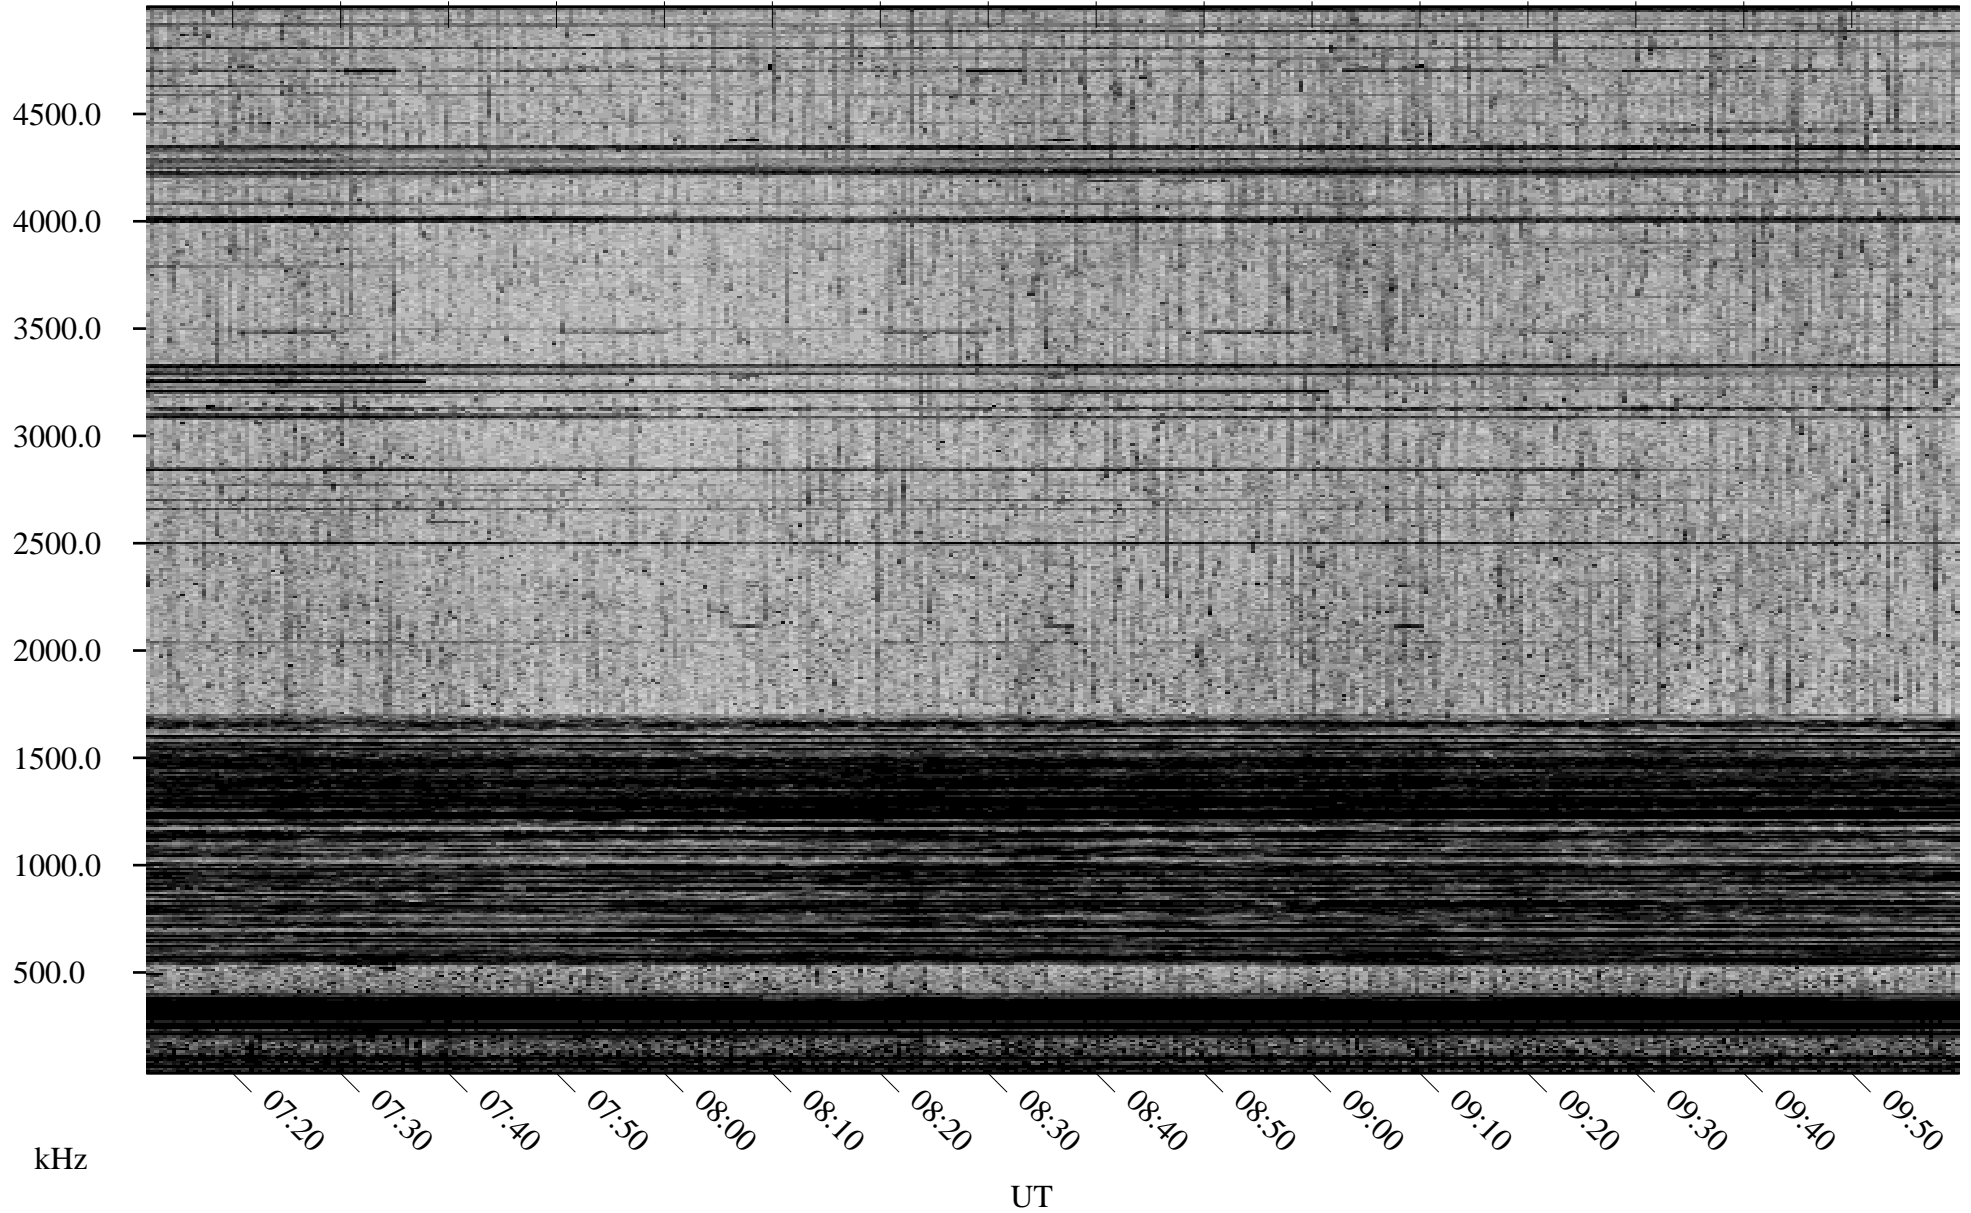

09/06/2001 Churchill, Manitoba

Linear Scale Black = 161 White = 15

ch01249l.r00m max_12

Page 1

09/06/2001 Churchill, Manitoba

Linear Scale Black = 161 White = 15

ch01249l.r00m max_12

Page 2

09/07/2001 Churchill, Manitoba

Linear Scale Black = 161 White = 15

ch01249l.r00m max_12

Page 3

09/07/2001 Churchill, Manitoba

Linear Scale Black = 161 White = 15

ch01249l.r00m max_12

Page 4

09/07/2001 Churchill, Manitoba

Linear Scale Black = 161 White = 15

ch01249l.r00m max_12

Page 5

09/07/2001 Churchill, Manitoba

Linear Scale Black = 161 White = 15

ch01249l.r00m max_12

Page 6

09/07/2001 Churchill, Manitoba

Linear Scale Black = 161 White = 15

ch01249l.r00m max_12

Page 7

09/07/2001 Churchill, Manitoba

Linear Scale Black = 161 White = 15

ch01249l.r00m max_12

Page 8