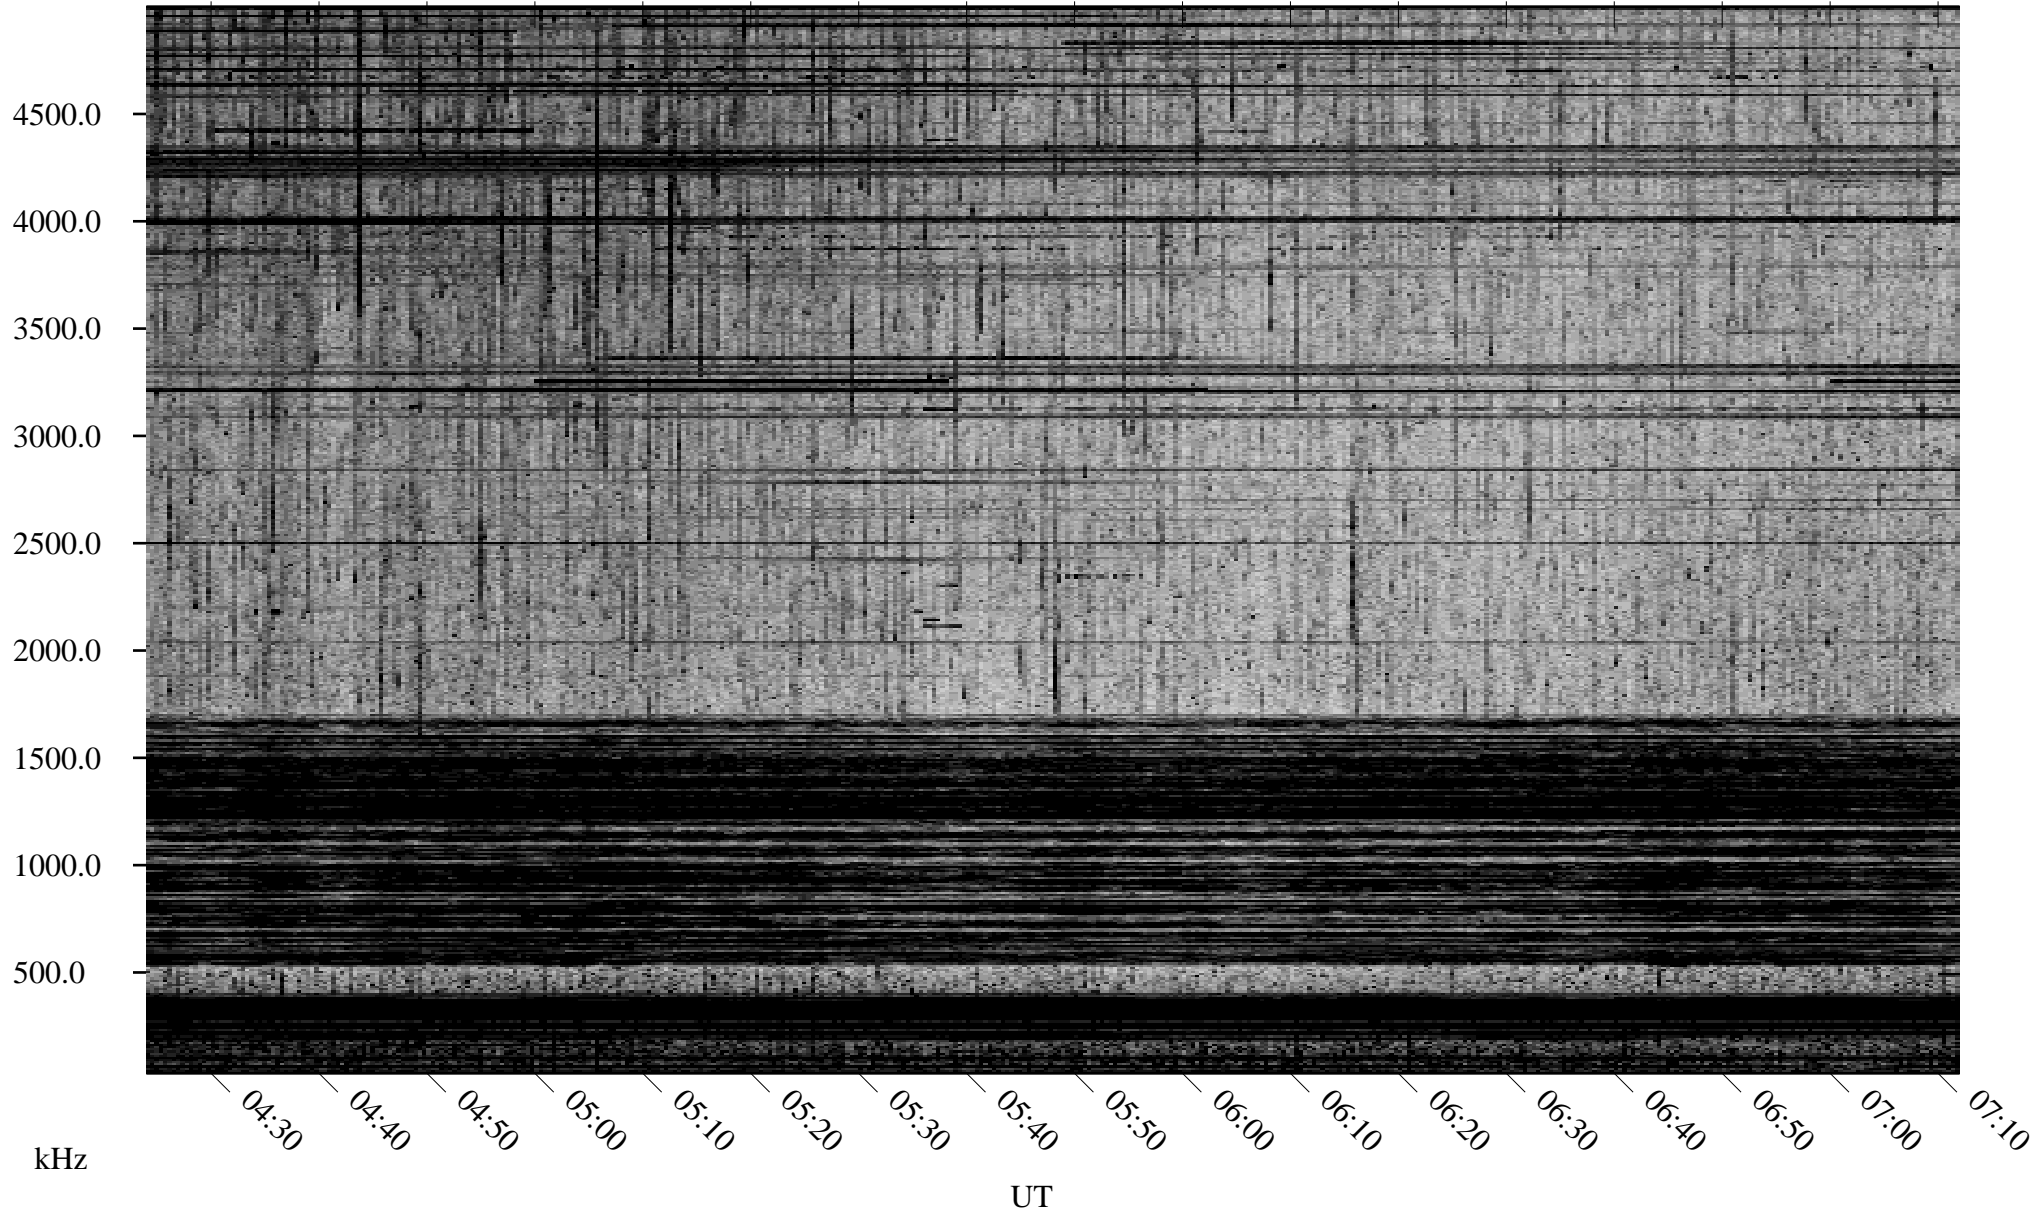

09/06/2001 Churchill, Manitoba

Linear Scale Black = 161 White = 15

ch01249l.r00m max_12

Page 1

09/06/2001 Churchill, Manitoba

Linear Scale Black = 161 White = 15

ch01249l.r00m max_12

Page 2

09/07/2001 Churchill, Manitoba

Linear Scale Black = 161 White = 15

ch01249l.r00m max_12

Page 3

09/07/2001 Churchill, Manitoba

Linear Scale Black = 161 White = 15

ch01249l.r00m max_12

Page 4

09/07/2001 Churchill, Manitoba

Linear Scale Black = 161 White = 15

ch01249l.r00m max_12

Page 5

09/07/2001 Churchill, Manitoba

Linear Scale Black = 161 White = 15

ch01249l.r00m max_12

Page 6

09/07/2001 Churchill, Manitoba

Linear Scale Black = 161 White = 15

ch01249l.r00m max_12

Page 7

09/07/2001 Churchill, Manitoba

Linear Scale Black = 161 White = 15

ch01249l.r00m max_12

Page 8