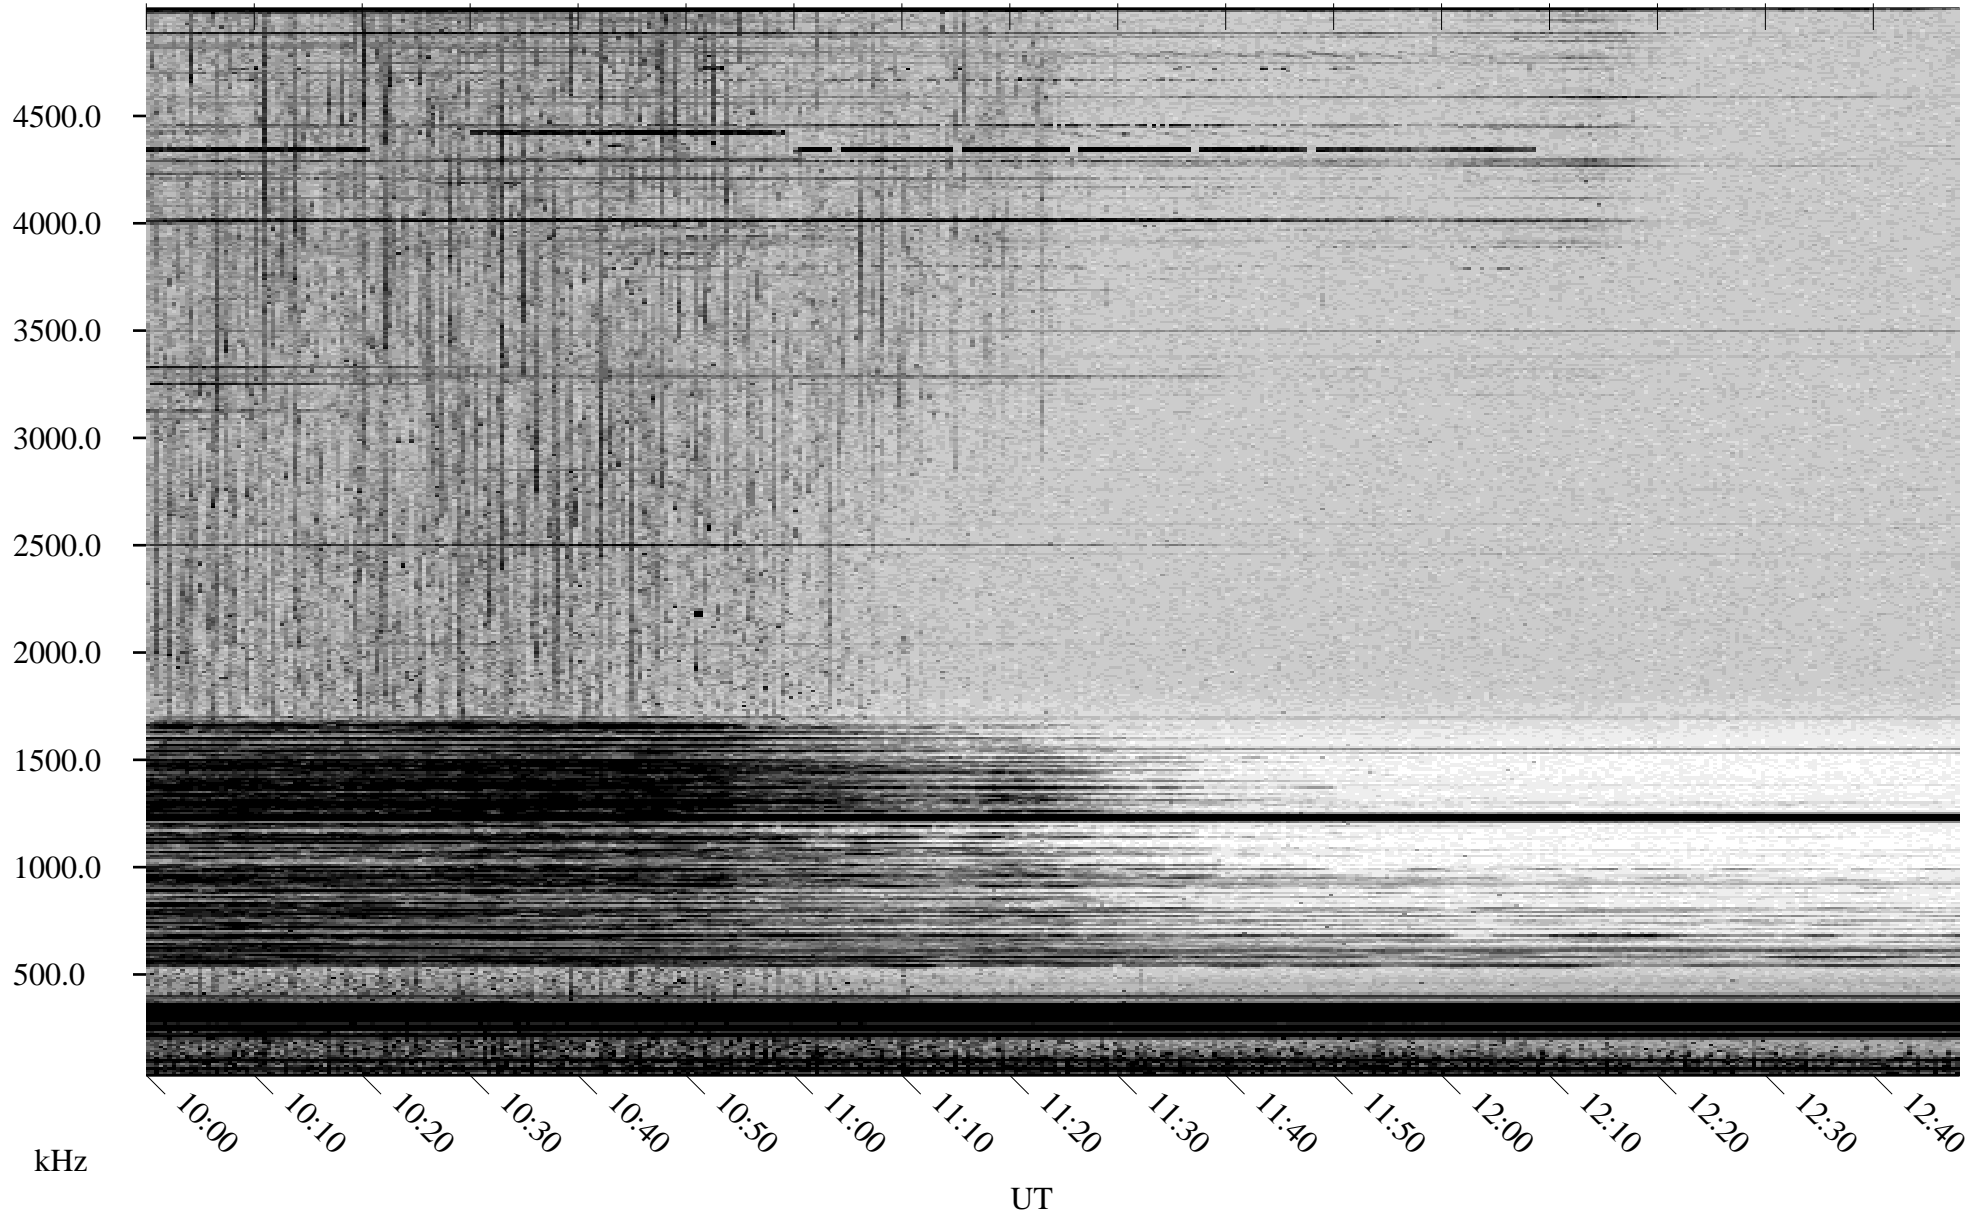

09/06/2001 Churchill, Manitoba

Linear Scale Black = 161 White = 15

ch01249l.r00m max_12

Page 1

09/06/2001 Churchill, Manitoba

Linear Scale Black = 161 White = 15

ch01249l.r00m max_12

Page 2

09/07/2001 Churchill, Manitoba

Linear Scale Black = 161 White = 15

ch01249l.r00m max_12

Page 3

09/07/2001 Churchill, Manitoba

Linear Scale Black = 161 White = 15

ch01249l.r00m max_12

Page 4

09/07/2001 Churchill, Manitoba

Linear Scale Black = 161 White = 15

ch01249l.r00m max_12

Page 5

09/07/2001 Churchill, Manitoba

Linear Scale Black = 161 White = 15

ch01249l.r00m max_12

Page 6

09/07/2001 Churchill, Manitoba

Linear Scale Black = 161 White = 15

ch01249l.r00m max_12

Page 7

09/07/2001 Churchill, Manitoba

Linear Scale Black = 161 White = 15

ch01249l.r00m max_12

Page 8