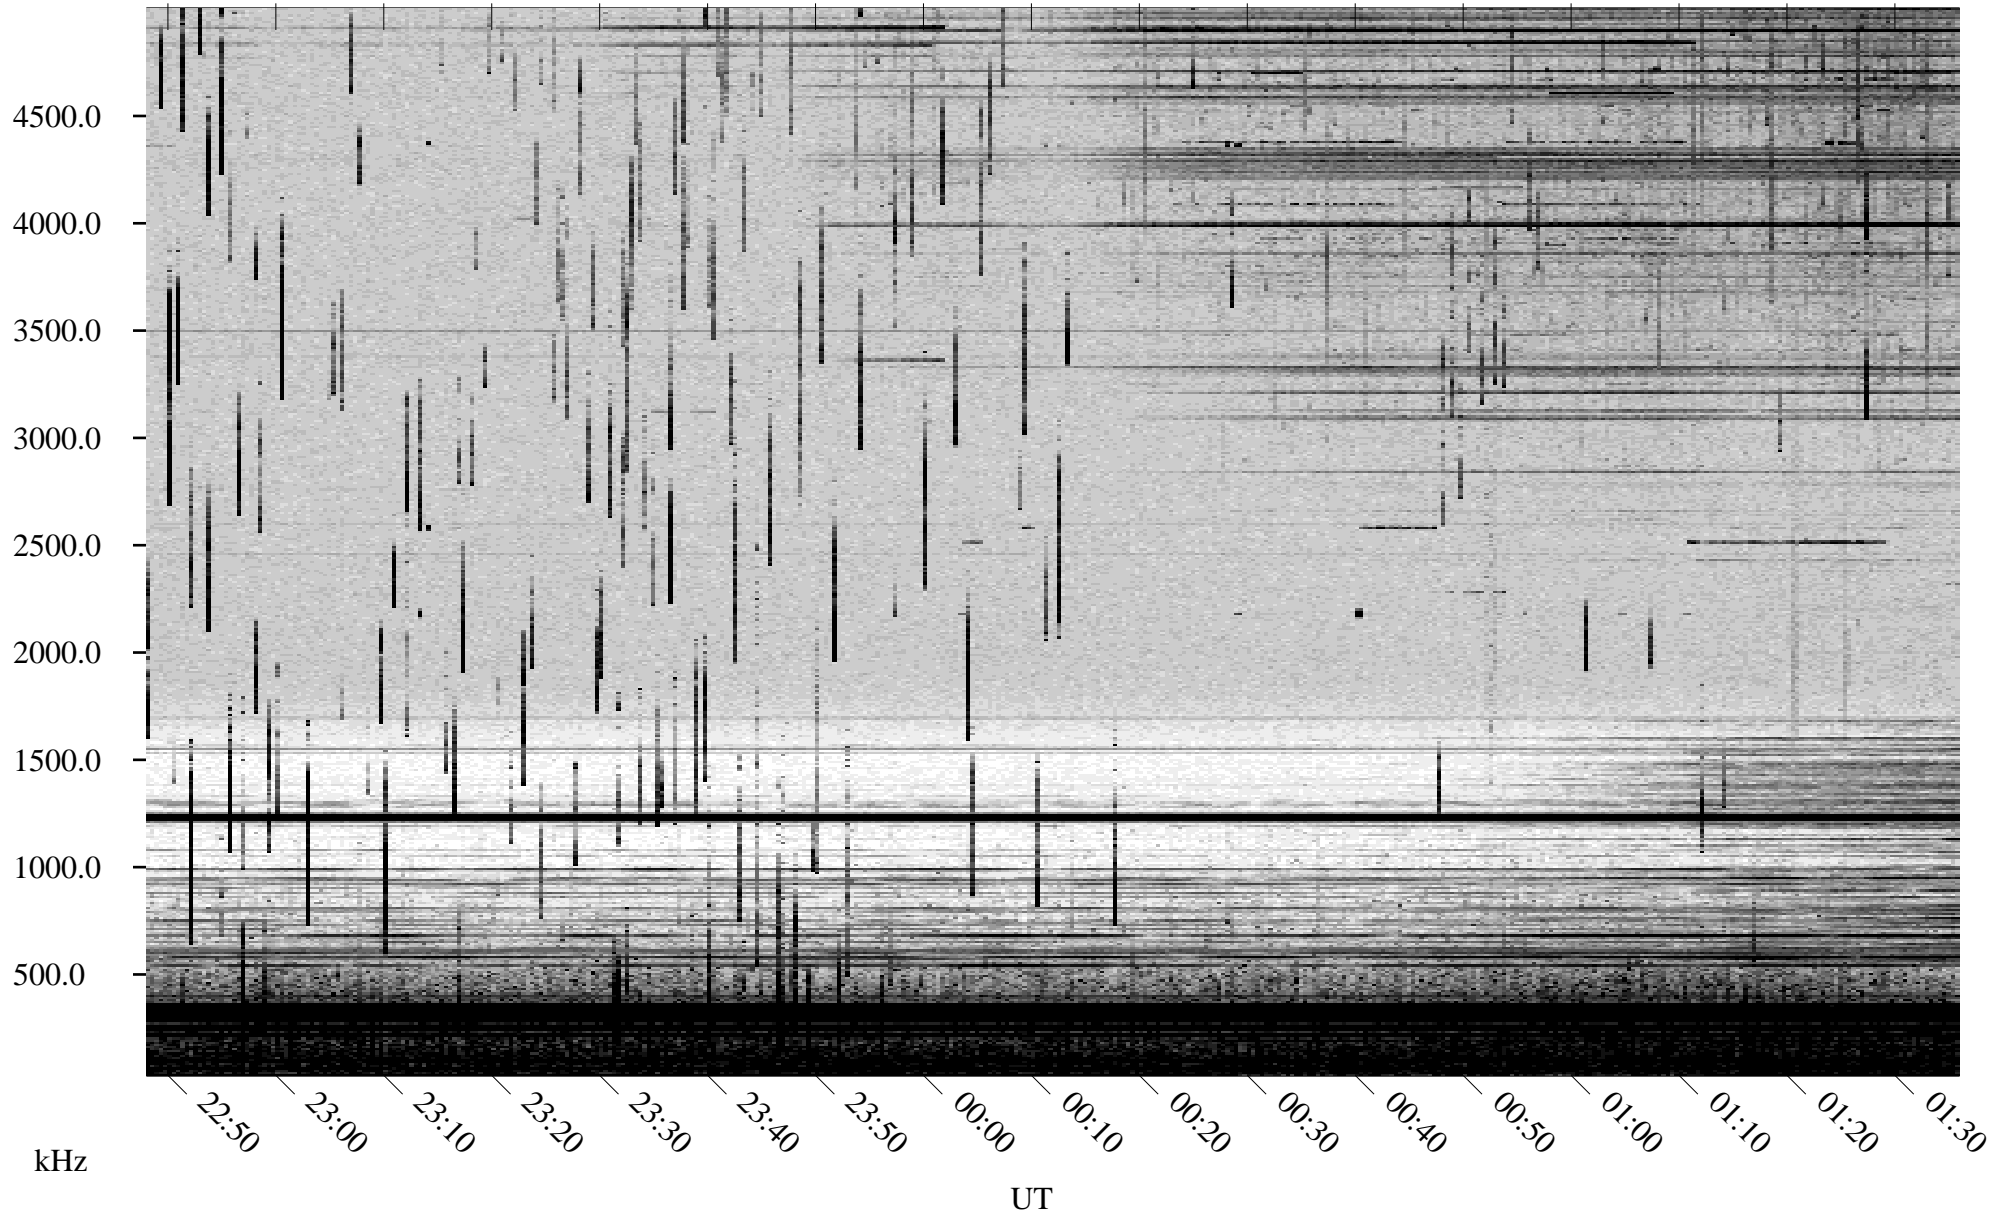

09/06/2001 Churchill, Manitoba

Linear Scale Black = 161 White = 15

ch01249l.r00m max_12

Page 1

09/06/2001 Churchill, Manitoba

Linear Scale Black = 161 White = 15

ch01249l.r00m max_12

Page 2

09/07/2001 Churchill, Manitoba

Linear Scale Black = 161 White = 15

ch01249l.r00m max_12

Page 3

09/07/2001 Churchill, Manitoba

Linear Scale Black = 161 White = 15

ch01249l.r00m max_12

Page 4

09/07/2001 Churchill, Manitoba

Linear Scale Black = 161 White = 15

ch01249l.r00m max_12

Page 5

09/07/2001 Churchill, Manitoba

Linear Scale Black = 161 White = 15

ch01249l.r00m max_12

Page 6

09/07/2001 Churchill, Manitoba

Linear Scale Black = 161 White = 15

ch01249l.r00m max_12

Page 7

09/07/2001 Churchill, Manitoba

Linear Scale Black = 161 White = 15

ch01249l.r00m max_12

Page 8