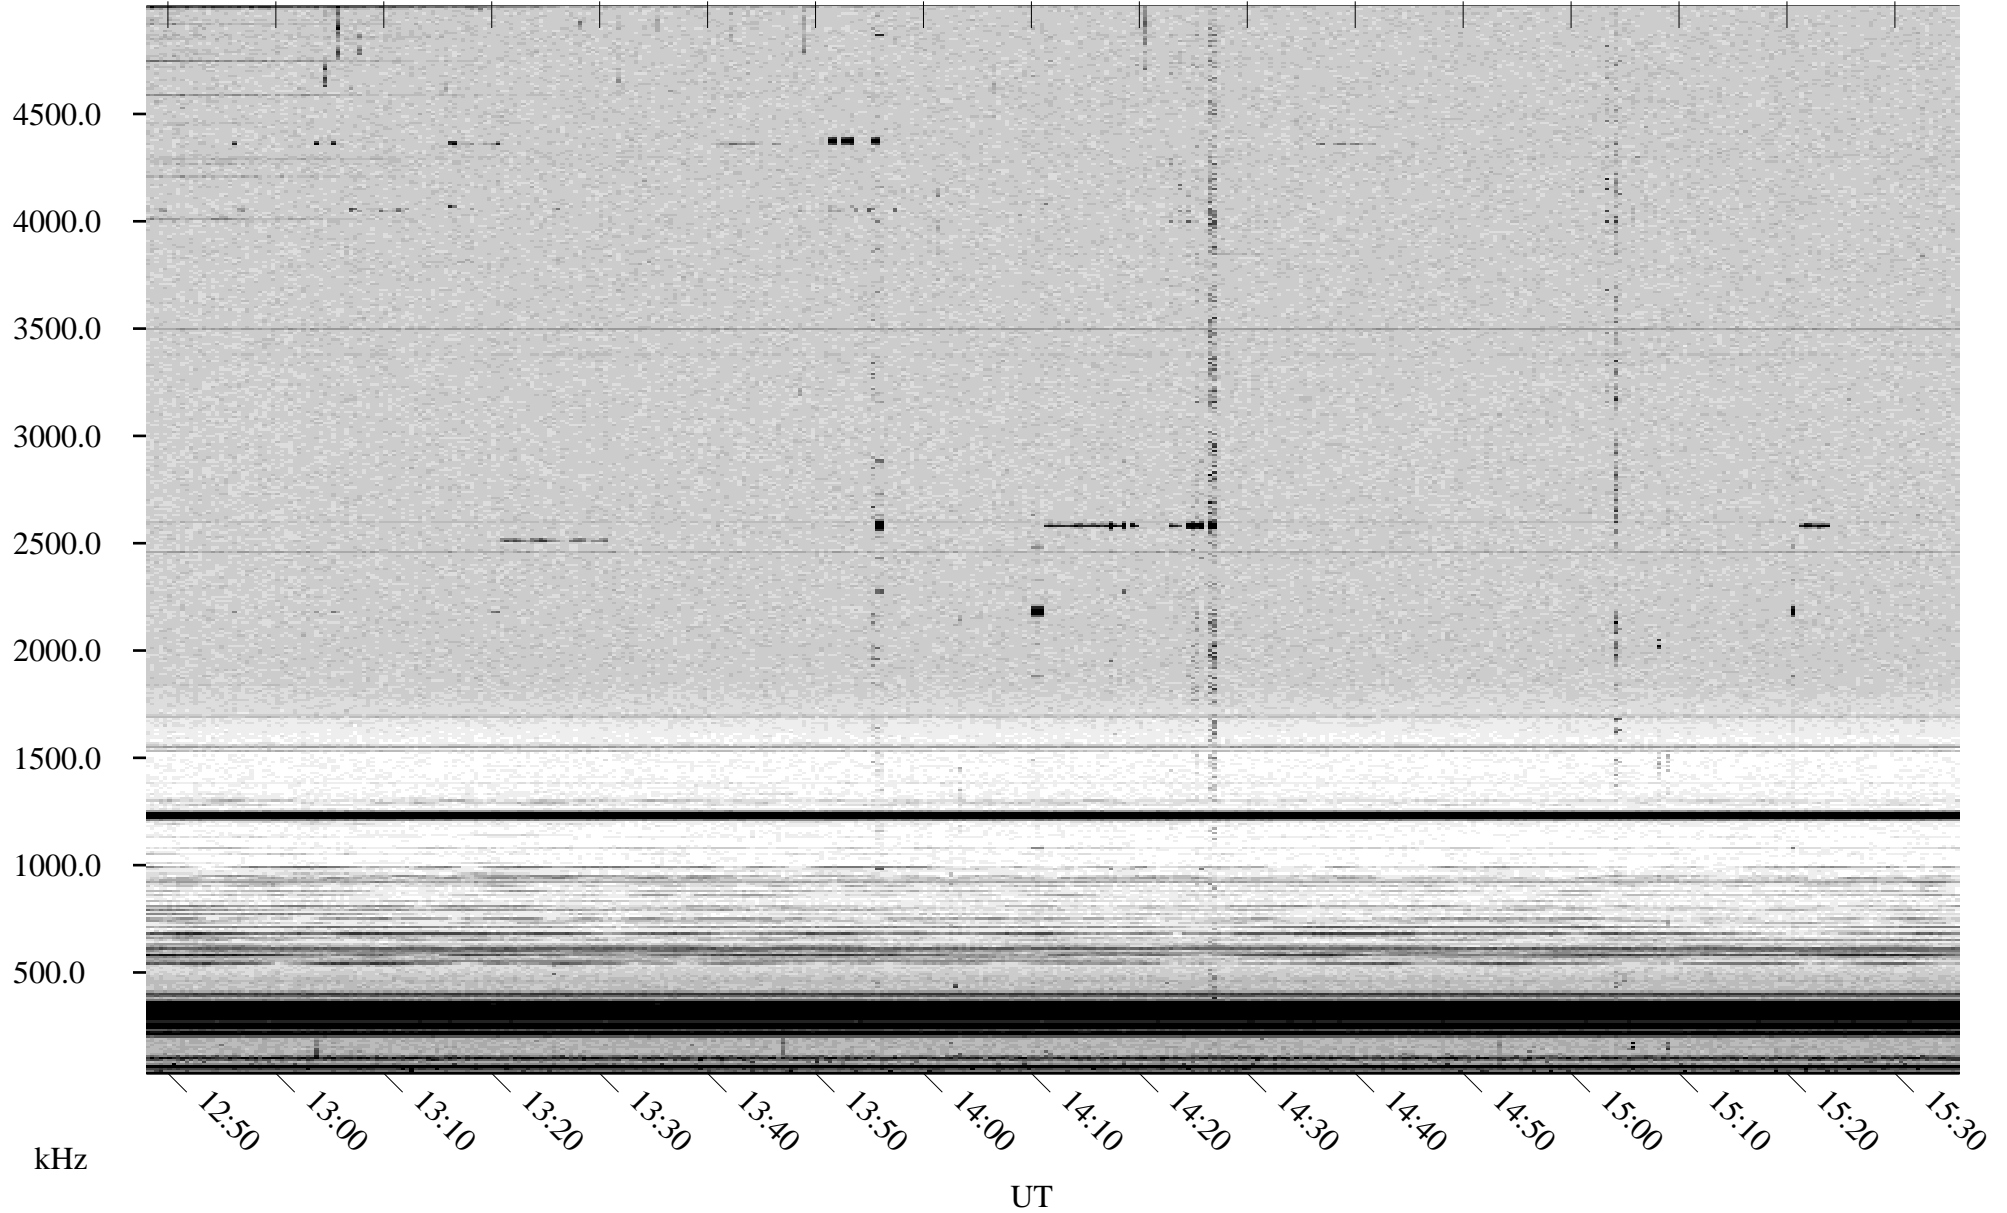

# 09/08/2001 Churchill, Manitoba

Linear Scale    Black = 161    White = 15

ch01250l.r00m max\_12

Page 4

# 09/08/2001 Churchill, Manitoba

Linear Scale    Black = 161    White = 15

ch01250l.r00m max\_12

Page 5

# 09/08/2001 Churchill, Manitoba

Linear Scale    Black = 161    White = 15

ch01250l.r00m max\_12

Page 6

# 09/08/2001 Churchill, Manitoba

Linear Scale Black = 161 White = 15

ch01250l.r00m max\_12

Page 7

09/08/2001 Churchill, Manitoba

Linear Scale Black = 161 White = 15

ch01250l.r00m max\_12

Page 8