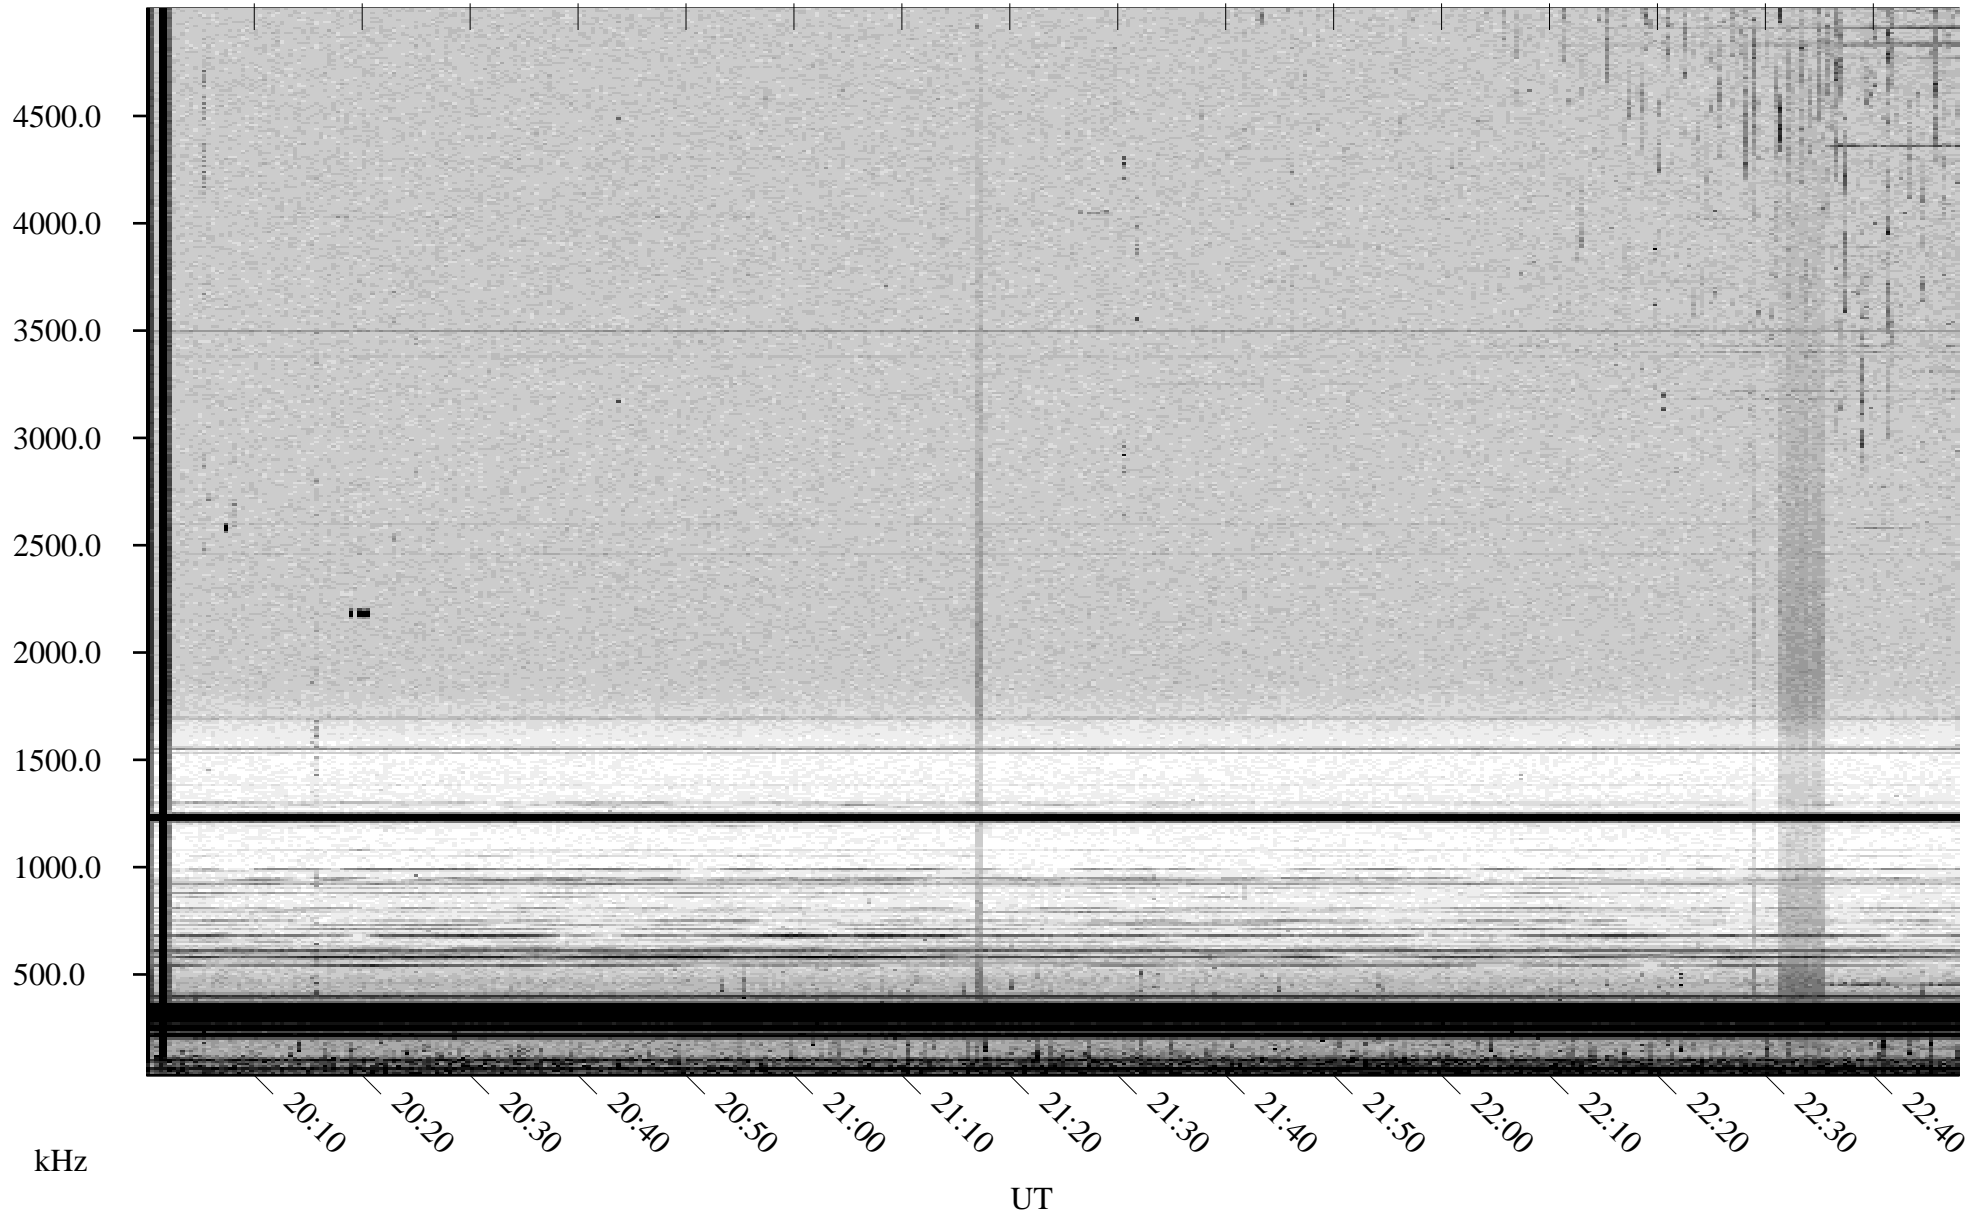

# 09/07/2001 Churchill, Manitoba

Linear Scale    Black = 161    White = 15

ch01250l.r00m max\_12

Page 1

# 09/07/2001 Churchill, Manitoba

Linear Scale    Black = 161    White = 15

ch01250l.r00m max\_12

Page 2

# 09/08/2001 Churchill, Manitoba

Linear Scale    Black = 161    White = 15

ch01250l.r00m max\_12

Page 3

# 09/08/2001 Churchill, Manitoba

Linear Scale    Black = 161    White = 15

ch01250l.r00m max\_12

Page 4