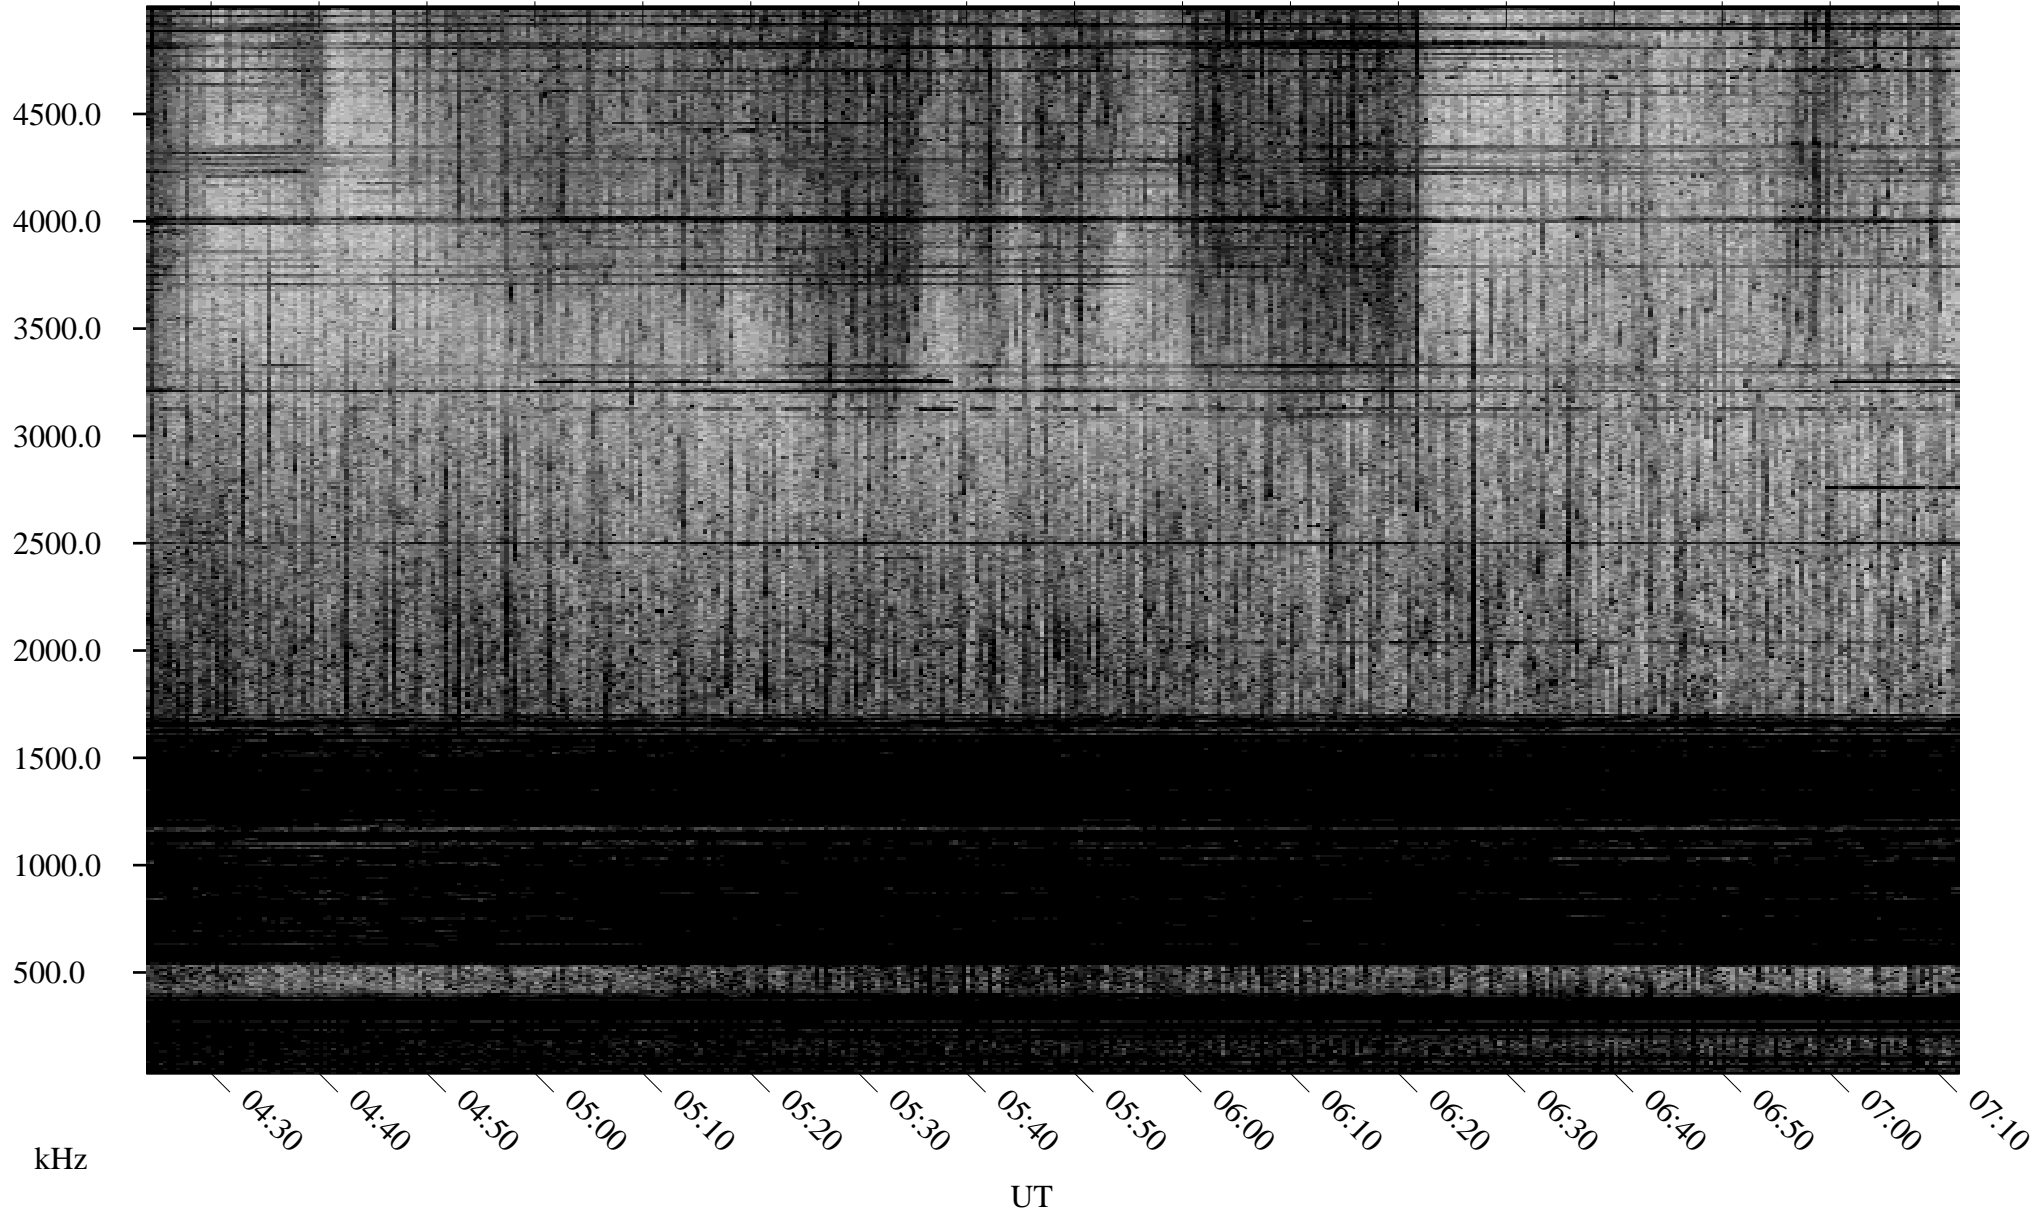

# 09/07/2001 Churchill, Manitoba

Linear Scale    Black = 161    White = 15

ch01250l.r00m max\_12

Page 2

# 09/08/2001 Churchill, Manitoba

Linear Scale    Black = 161    White = 15

ch01250l.r00m max\_12

Page 3

# 09/08/2001 Churchill, Manitoba

Linear Scale    Black = 161    White = 15

ch01250l.r00m max\_12

Page 4

# 09/08/2001 Churchill, Manitoba

Linear Scale    Black = 161    White = 15

ch01250l.r00m max\_12

Page 5