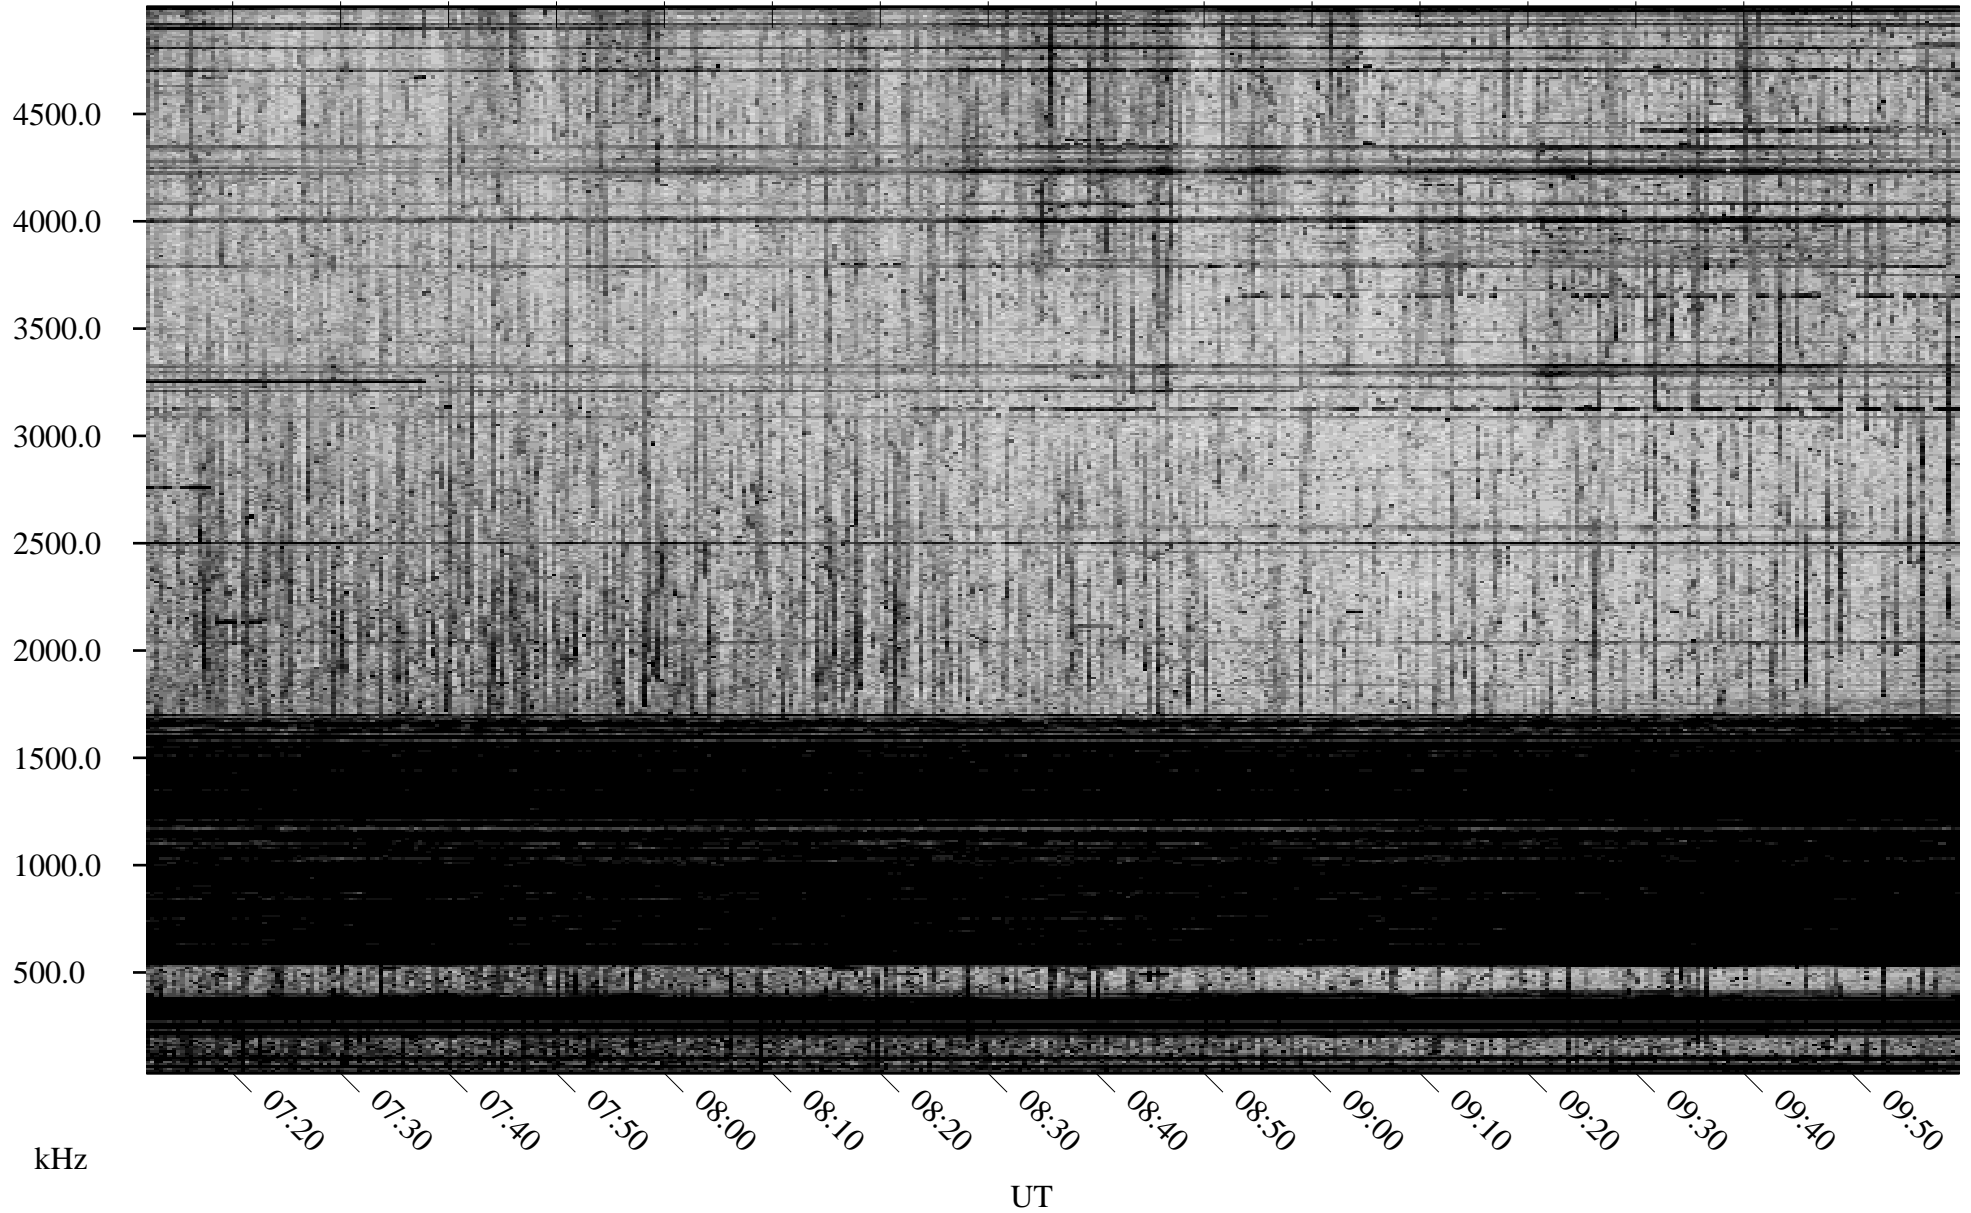

# 09/08/2001 Churchill, Manitoba

Linear Scale    Black = 161    White = 15

ch01250l.r00m max\_12

Page 4

# 09/08/2001 Churchill, Manitoba

Linear Scale    Black = 161    White = 15

ch01250l.r00m max\_12

Page 5