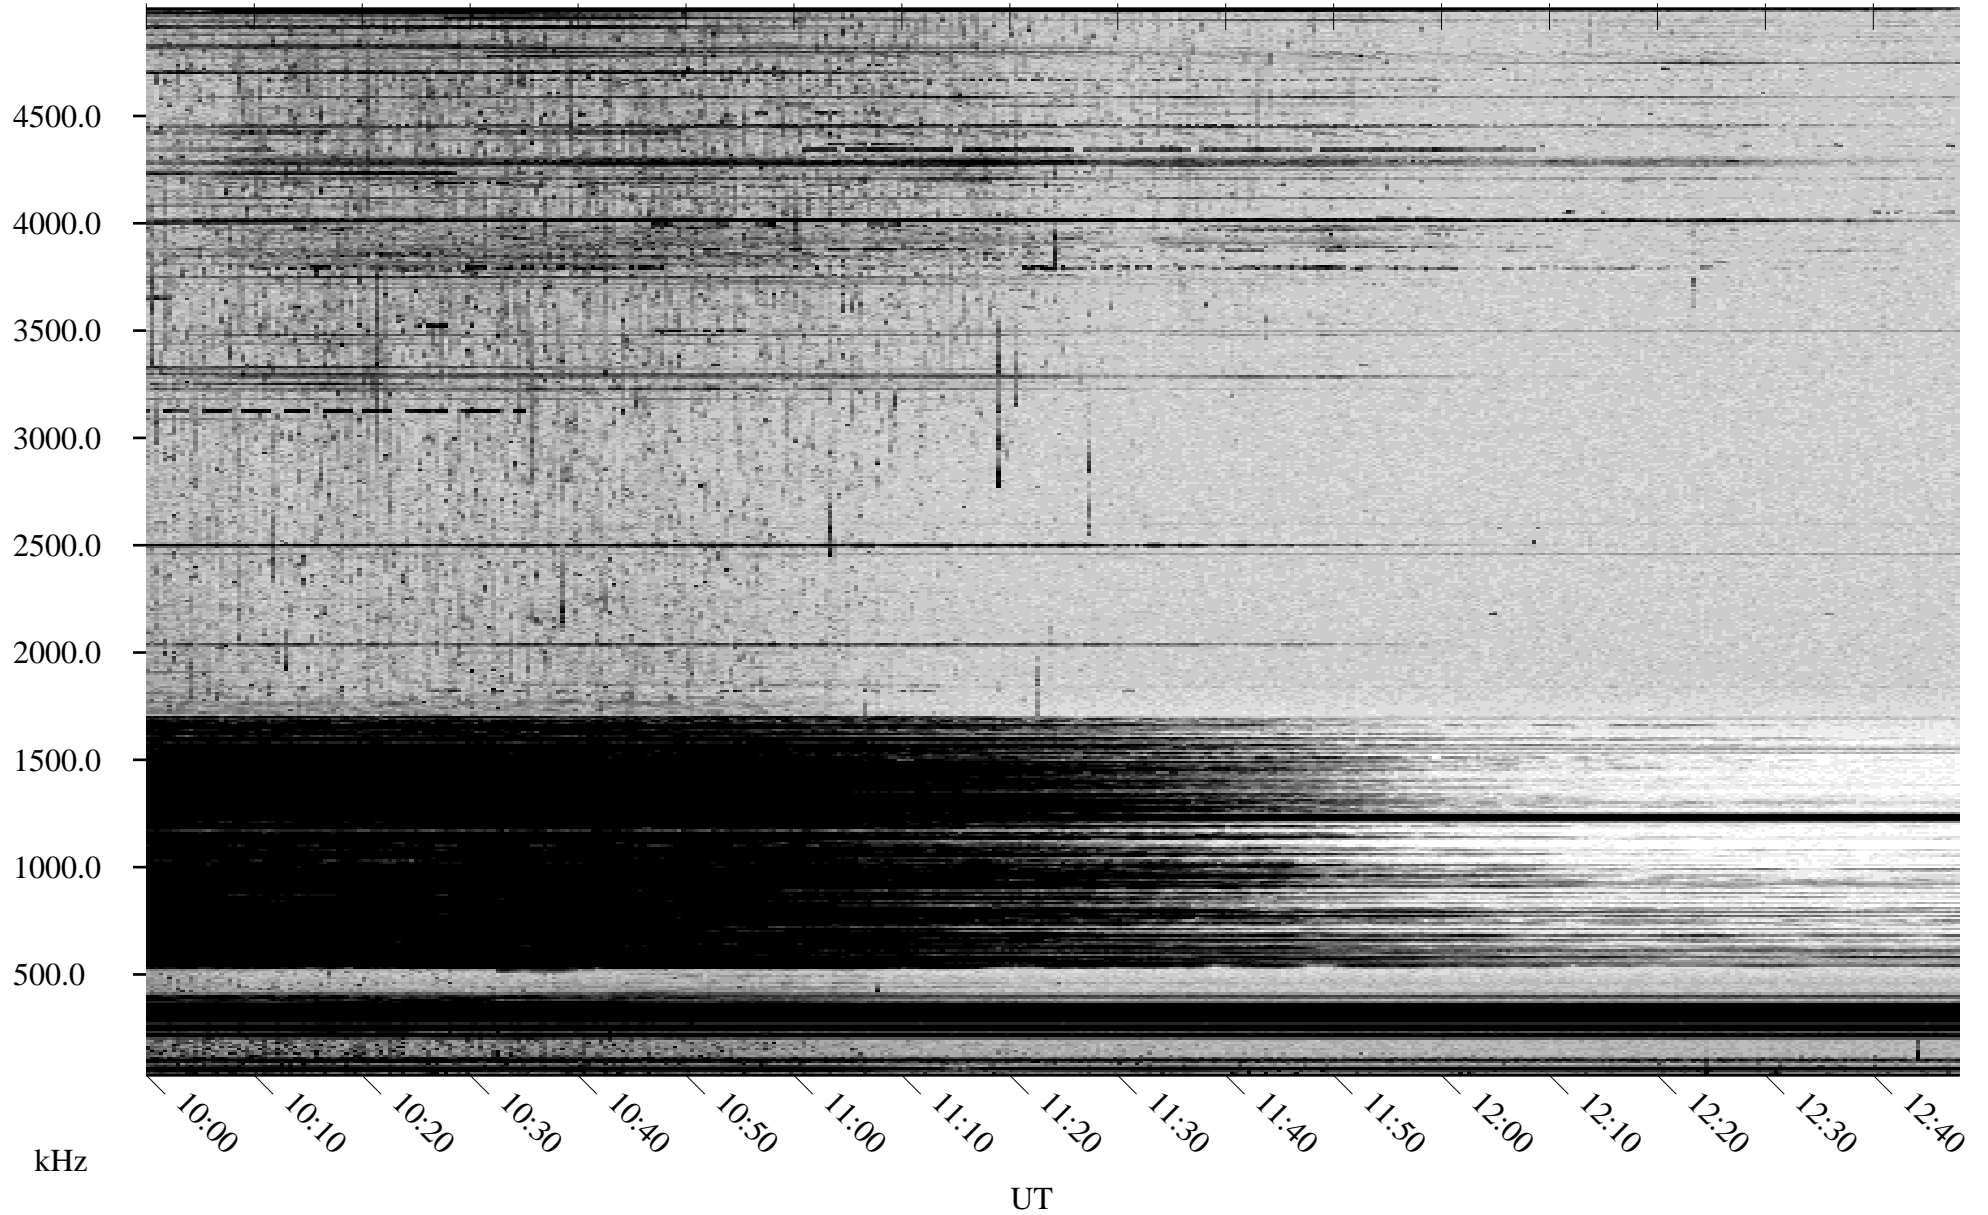

# 09/08/2001 Churchill, Manitoba

Linear Scale    Black = 161    White = 15

ch01250l.r00m max\_12

Page 4

# 09/08/2001 Churchill, Manitoba

Linear Scale    Black = 161    White = 15

ch01250l.r00m max\_12

Page 5

# 09/08/2001 Churchill, Manitoba

Linear Scale    Black = 161    White = 15

ch01250l.r00m max\_12

Page 6