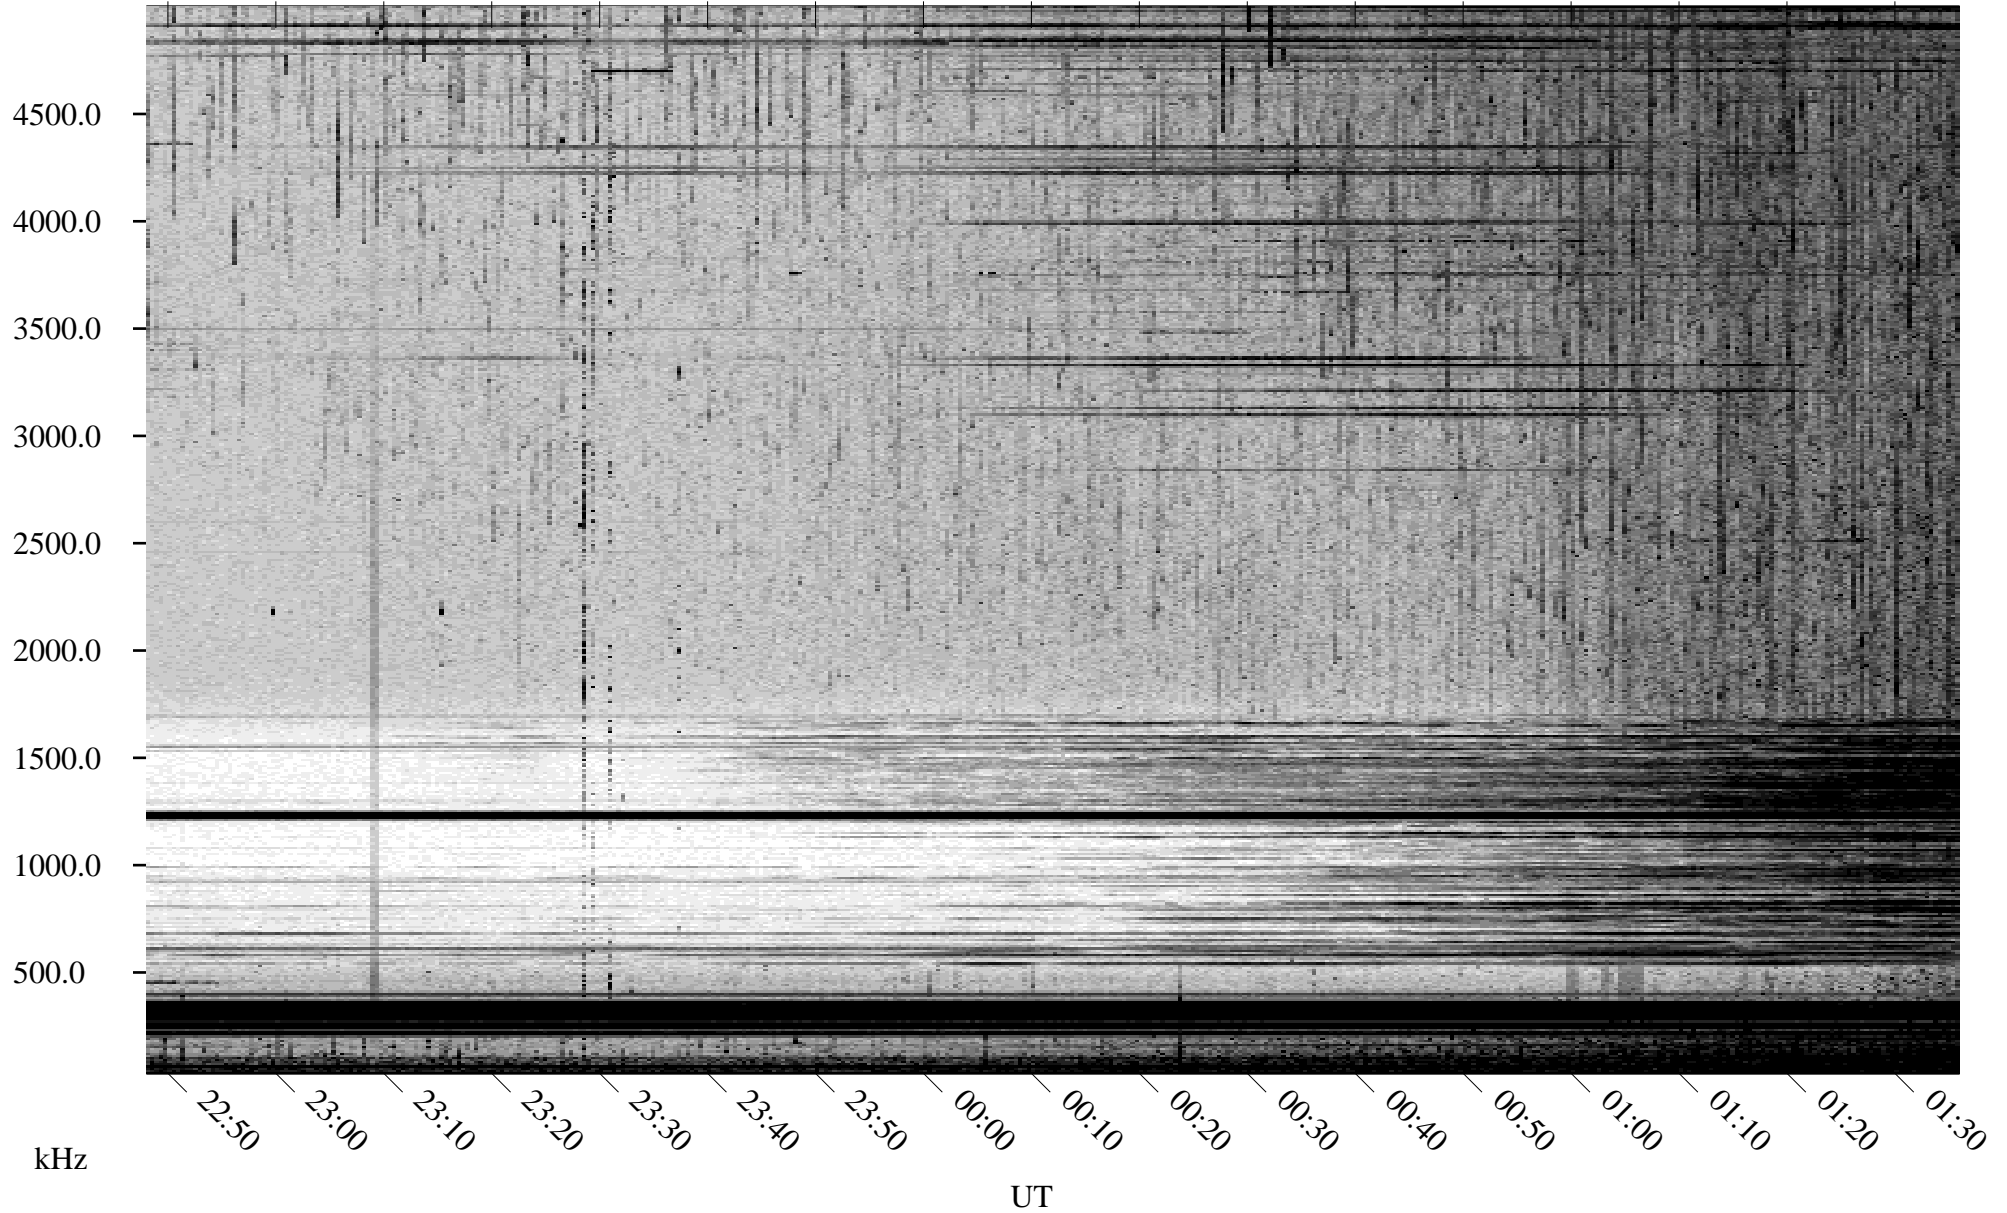

# 09/07/2001 Churchill, Manitoba

Linear Scale    Black = 161    White = 15

ch01250l.r00m max\_12

Page 1

# 09/07/2001 Churchill, Manitoba

Linear Scale    Black = 161    White = 15

ch01250l.r00m max\_12

Page 2

# 09/08/2001 Churchill, Manitoba

Linear Scale    Black = 161    White = 15

ch01250l.r00m max\_12

Page 3

# 09/08/2001 Churchill, Manitoba

Linear Scale    Black = 161    White = 15

ch01250l.r00m max\_12

Page 4