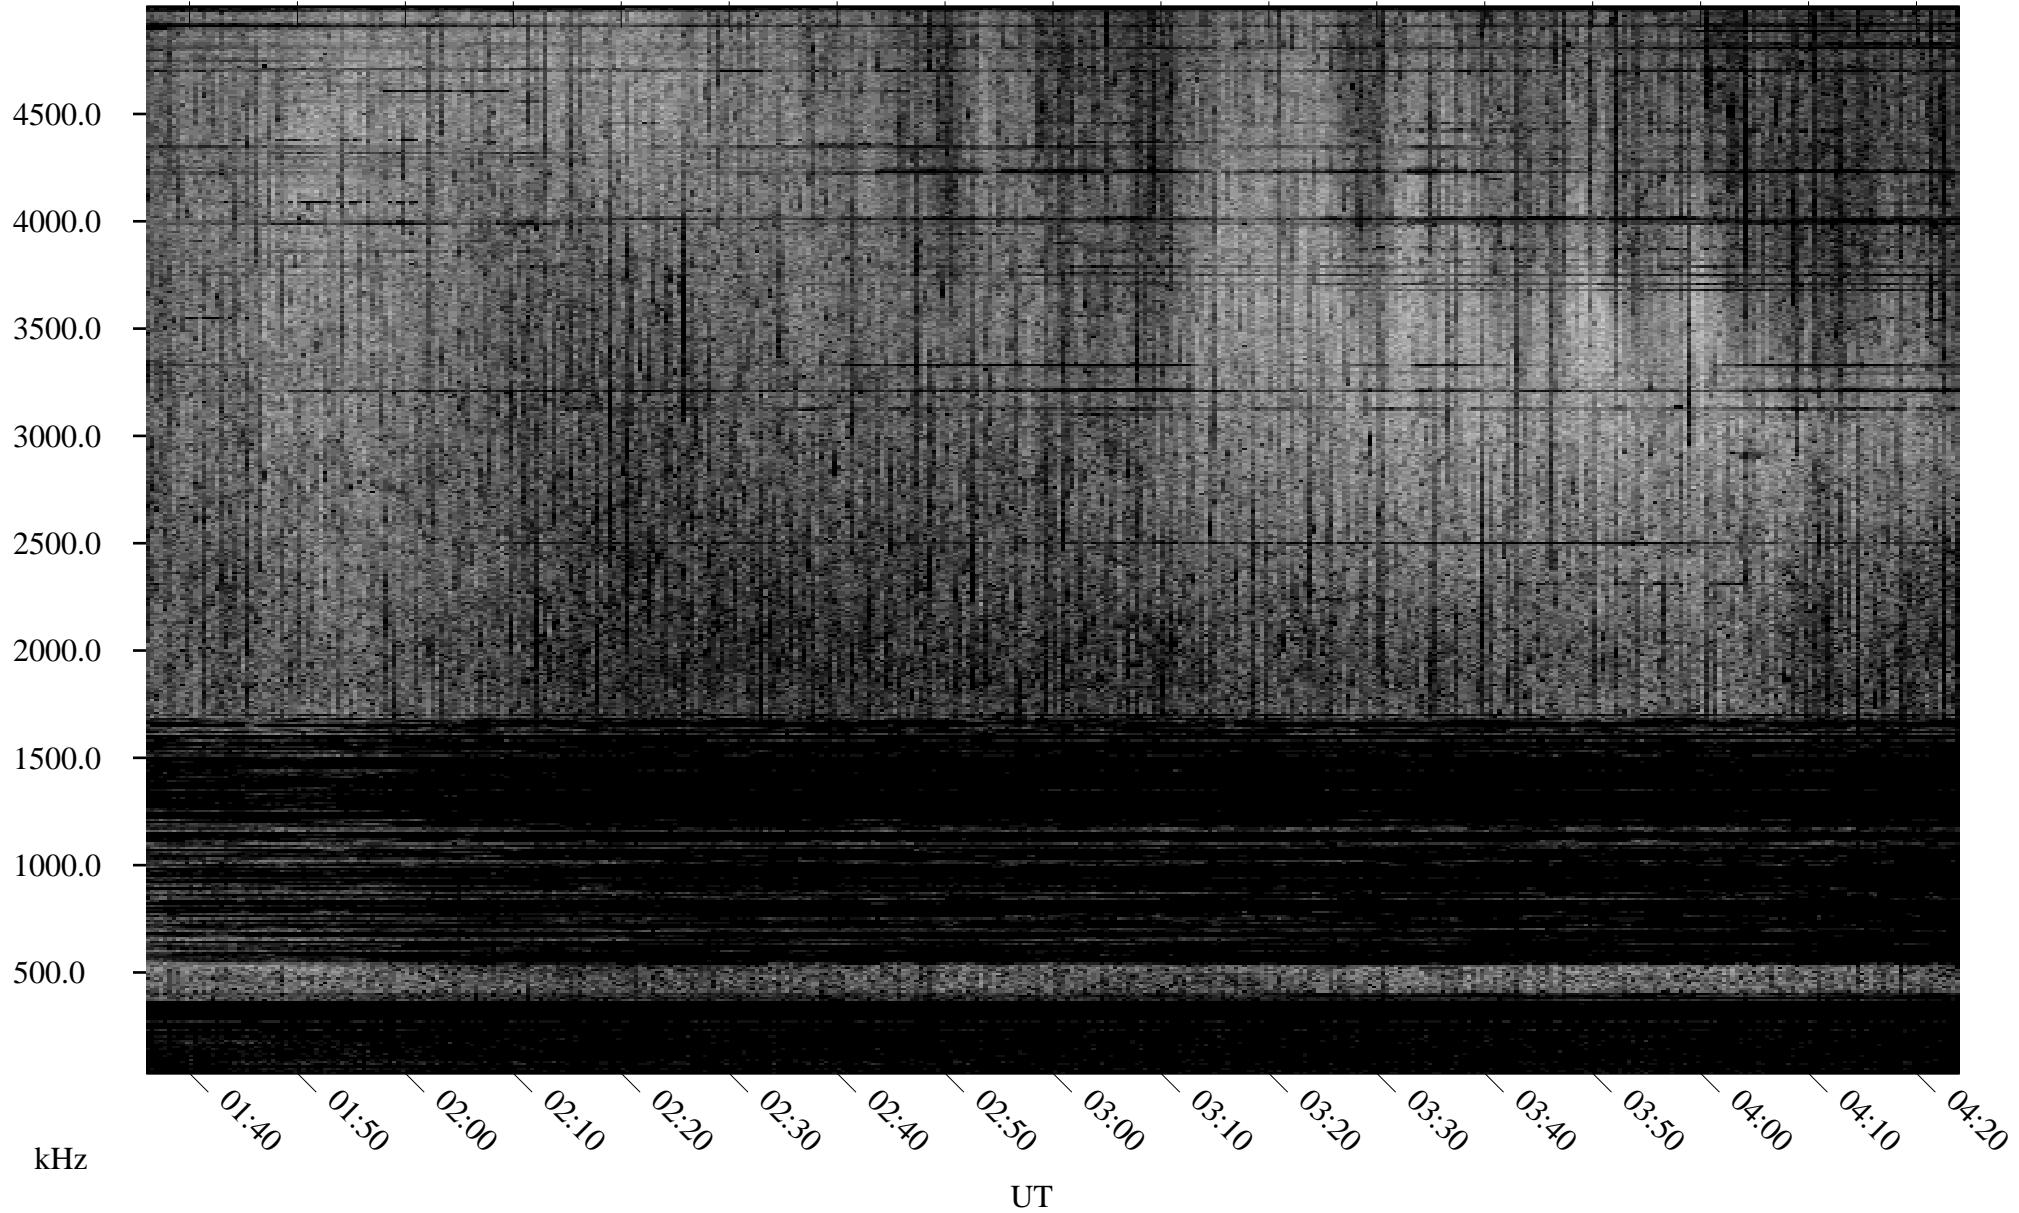

# 09/07/2001 Churchill, Manitoba

Linear Scale    Black = 161    White = 15

ch01250l.r00m max\_12

Page 1

# 09/07/2001 Churchill, Manitoba

Linear Scale    Black = 161    White = 15

ch01250l.r00m max\_12

Page 2

# 09/08/2001 Churchill, Manitoba

Linear Scale    Black = 161    White = 15

ch01250l.r00m max\_12

Page 3

# 09/08/2001 Churchill, Manitoba

Linear Scale    Black = 161    White = 15

ch01250l.r00m max\_12

Page 4