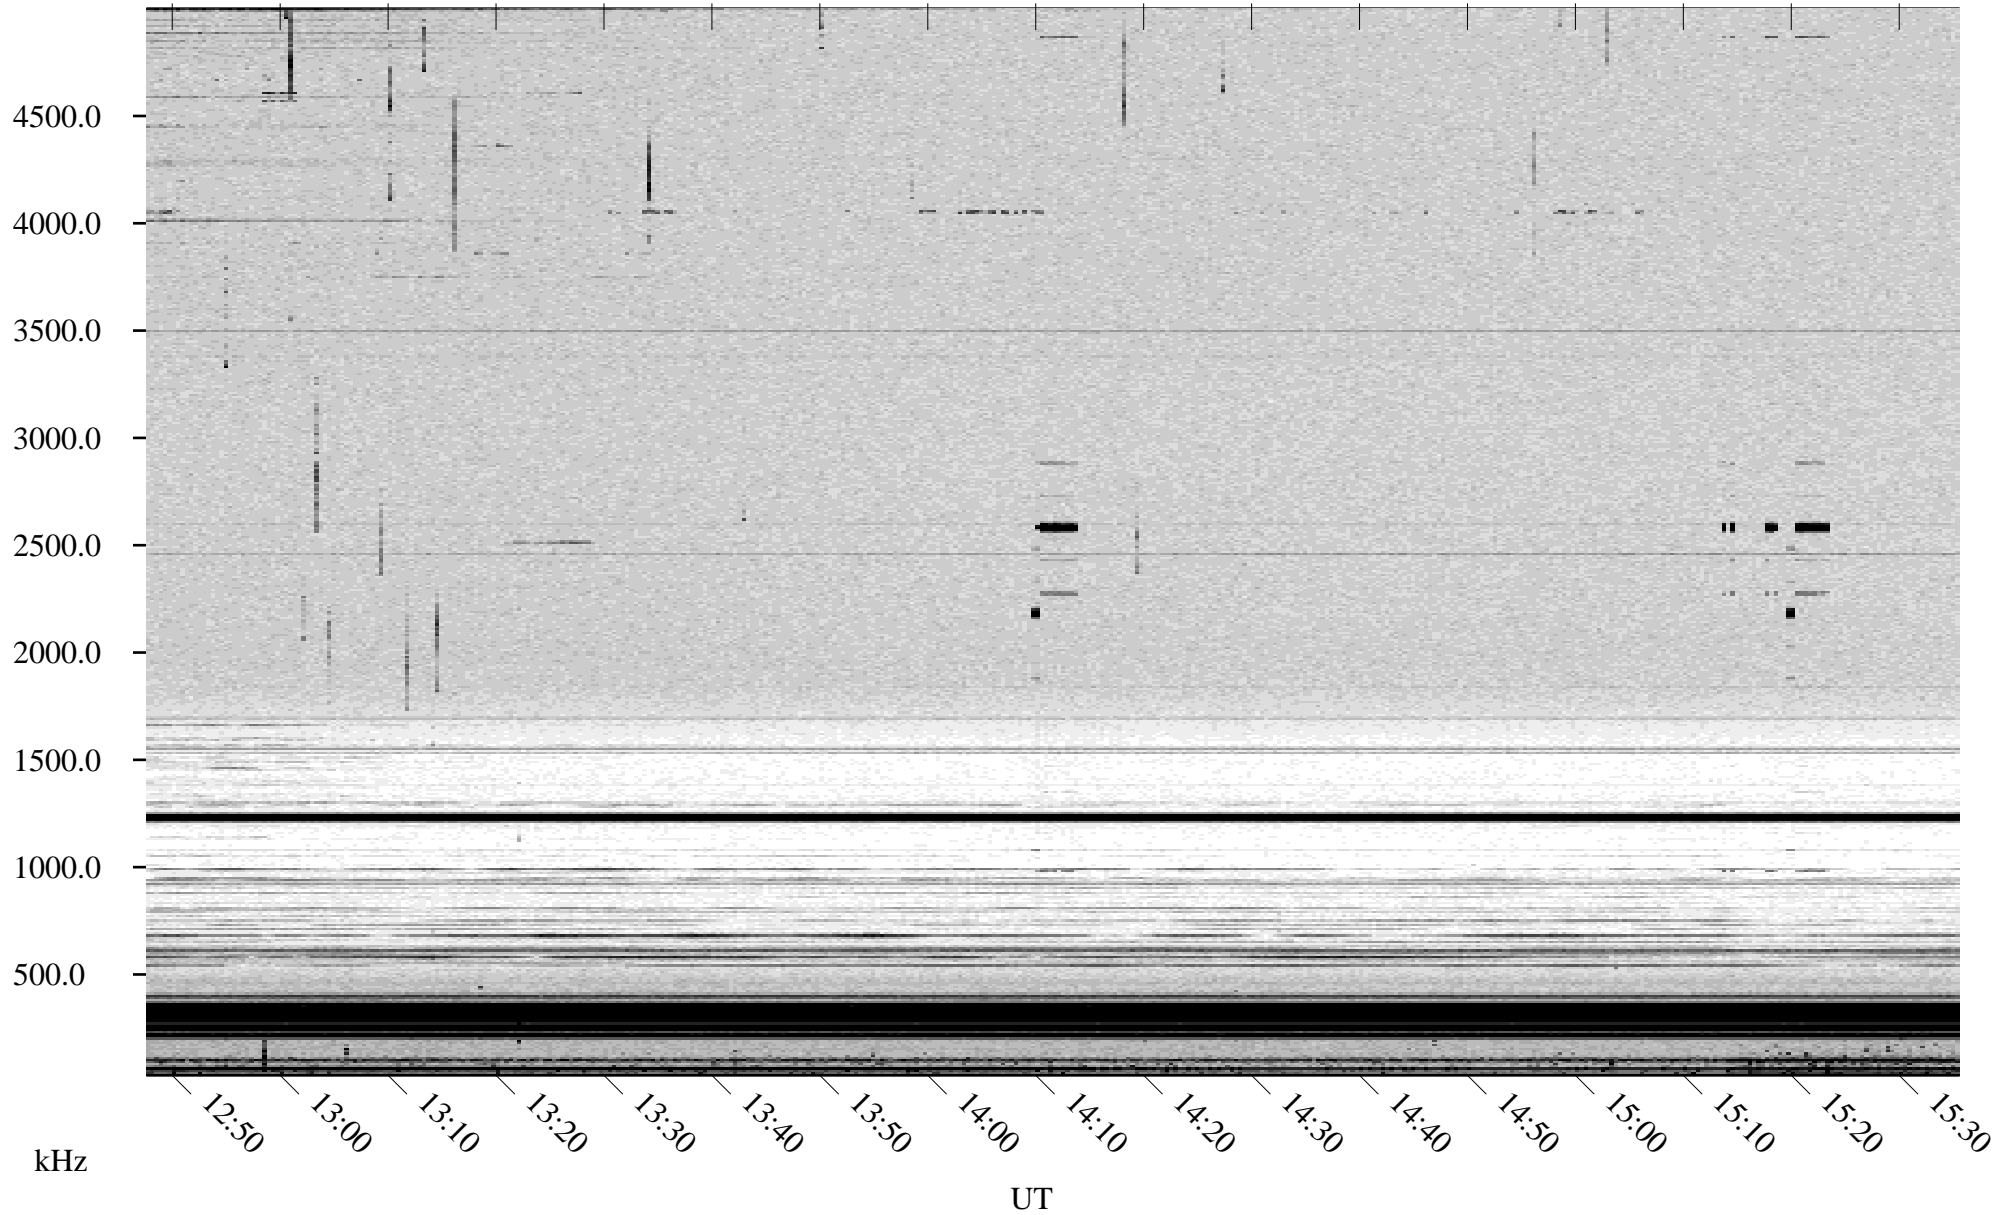

09/08/2001 Churchill, Manitoba

Linear Scale Black = 161 White = 15

ch01251l.r00m max_12

Page 1

09/08/2001 Churchill, Manitoba

Linear Scale Black = 161 White = 15

ch01251l.r00m max_12

Page 2

09/09/2001 Churchill, Manitoba

Linear Scale Black = 161 White = 15

ch012511.r00m max_12

Page 3

09/09/2001 Churchill, Manitoba

Linear Scale Black = 161 White = 15

ch01251l.r00m max_12

Page 4

09/09/2001 Churchill, Manitoba

Linear Scale Black = 161 White = 15

ch01251l.r00m max_12

Page 5

09/09/2001 Churchill, Manitoba

Linear Scale Black = 161 White = 15

ch01251l.r00m max_12

Page 6

09/09/2001 Churchill, Manitoba

Linear Scale Black = 161 White = 15

ch01251l.r00m max_12

Page 7

09/09/2001 Churchill, Manitoba

Linear Scale Black = 161 White = 15

ch012511.r00m max_12

Page 8