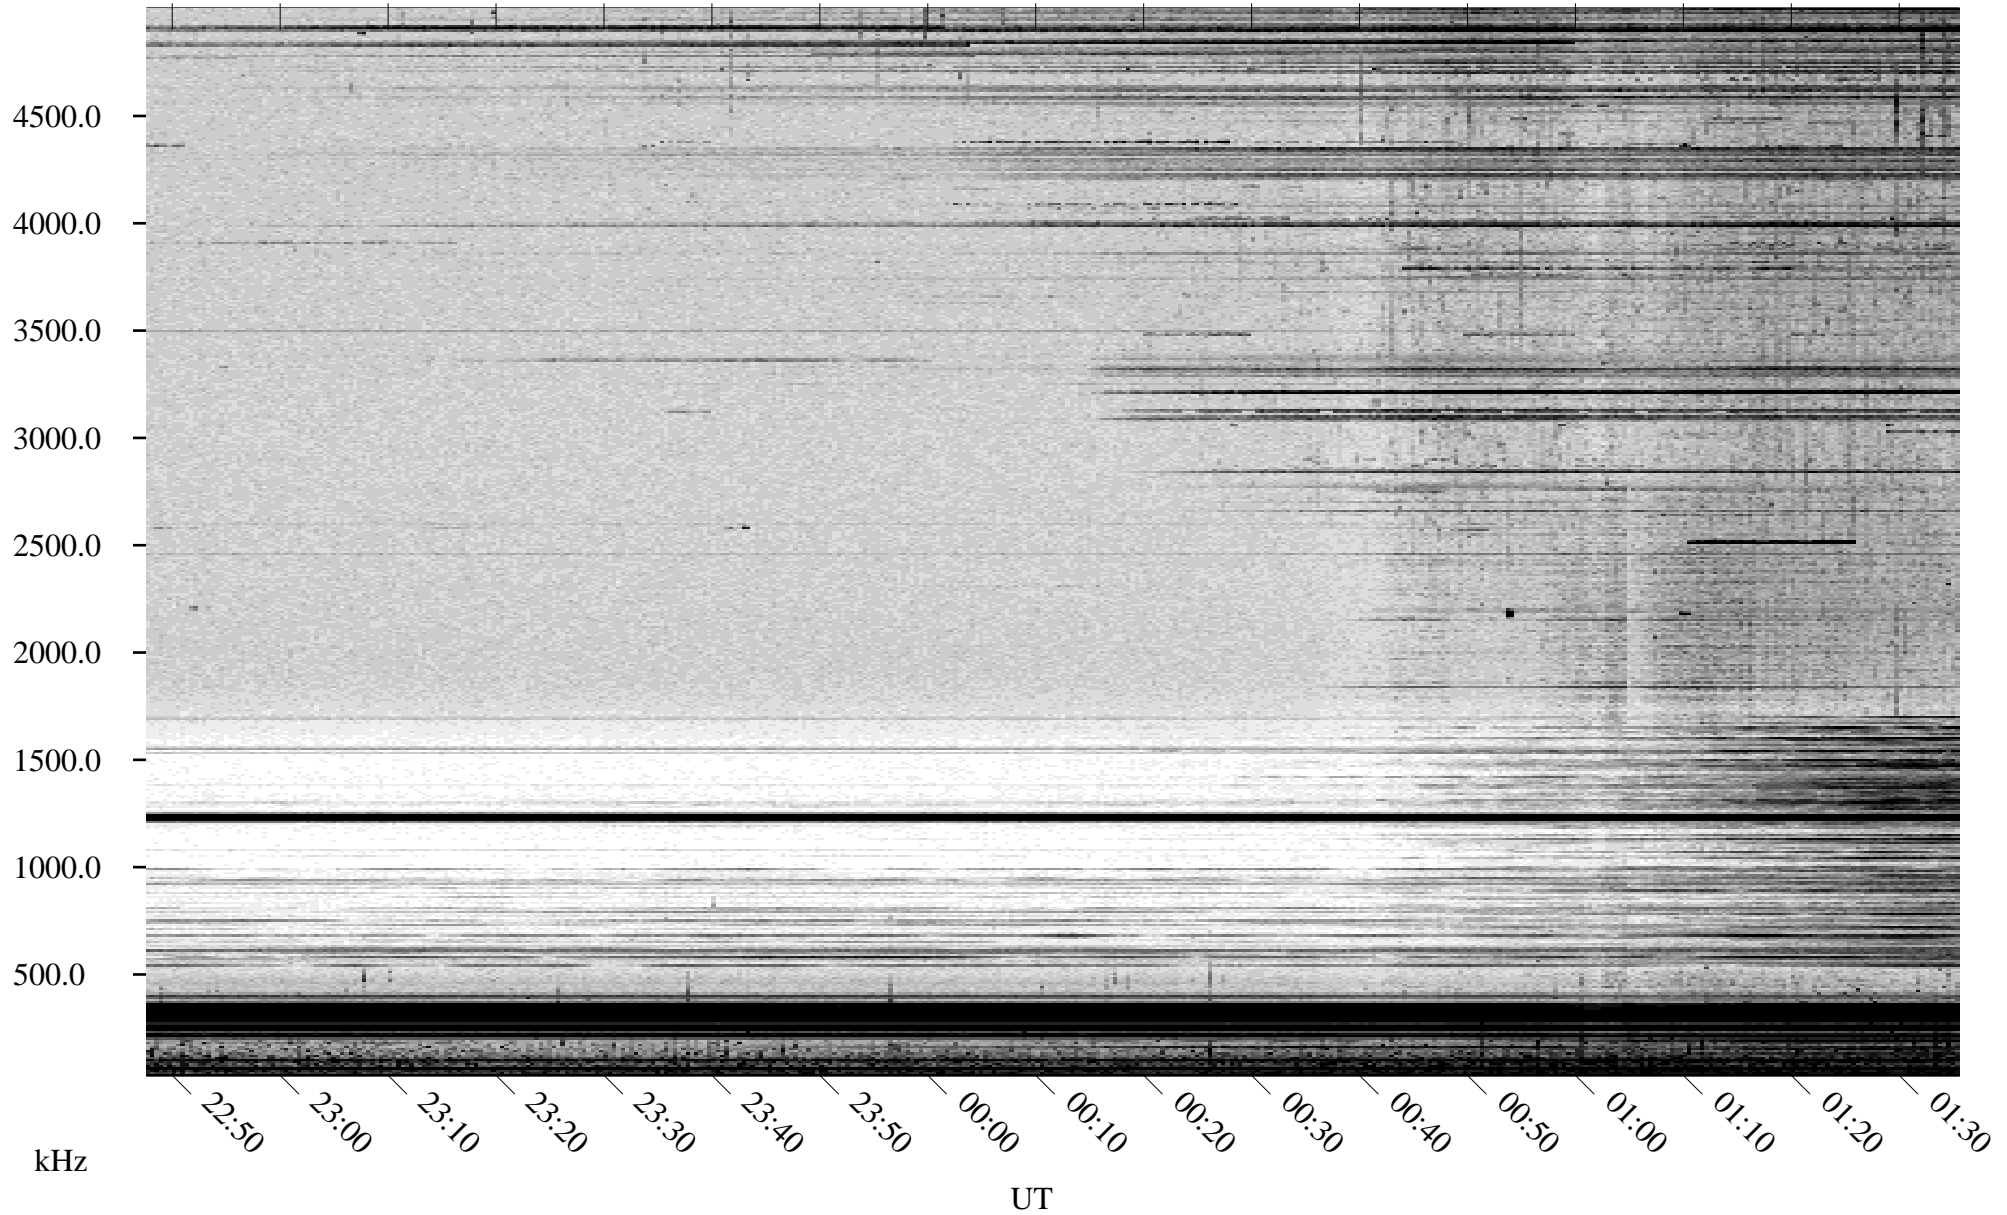

09/08/2001 Churchill, Manitoba

Linear Scale Black = 161 White = 15

ch01251l.r00m max_12

Page 1

09/08/2001 Churchill, Manitoba

Linear Scale Black = 161 White = 15

ch01251l.r00m max_12

Page 2

09/09/2001 Churchill, Manitoba

Linear Scale Black = 161 White = 15

ch012511.r00m max_12

Page 3

09/09/2001 Churchill, Manitoba

Linear Scale Black = 161 White = 15

ch01251l.r00m max_12

Page 4

09/09/2001 Churchill, Manitoba

Linear Scale Black = 161 White = 15

ch01251l.r00m max_12

Page 5

09/09/2001 Churchill, Manitoba

Linear Scale Black = 161 White = 15

ch01251l.r00m max_12

Page 6

09/09/2001 Churchill, Manitoba

Linear Scale Black = 161 White = 15

ch01251l.r00m max_12

Page 7

09/09/2001 Churchill, Manitoba

Linear Scale Black = 161 White = 15

ch012511.r00m max_12

Page 8