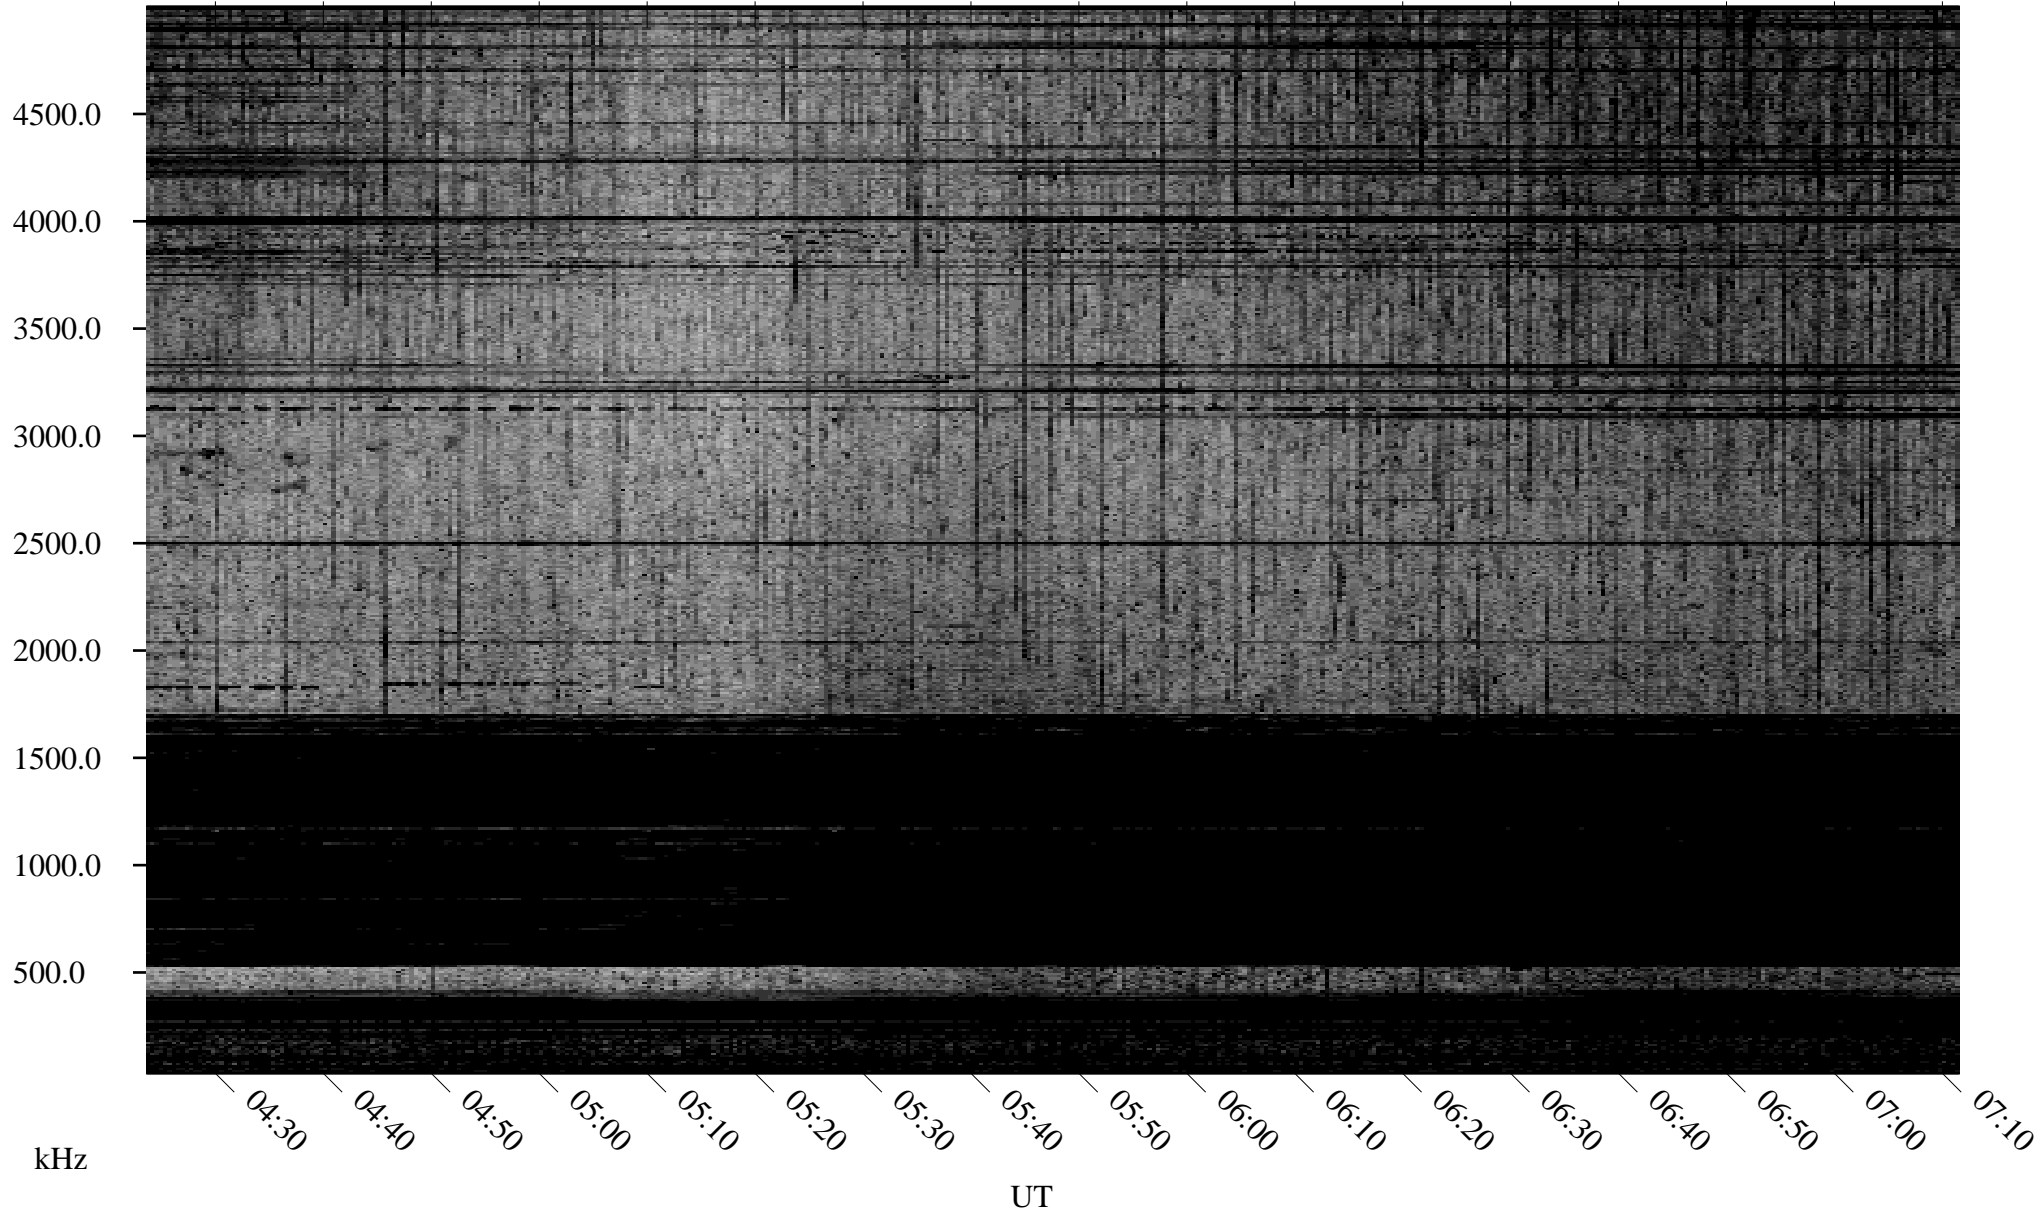

09/08/2001 Churchill, Manitoba

Linear Scale Black = 161 White = 15

ch01251l.r00m max_12

Page 1

09/08/2001 Churchill, Manitoba

Linear Scale Black = 161 White = 15

ch01251l.r00m max_12

Page 2

09/09/2001 Churchill, Manitoba

Linear Scale Black = 161 White = 15

ch012511.r00m max_12

Page 3

09/09/2001 Churchill, Manitoba

Linear Scale Black = 161 White = 15

ch01251l.r00m max_12

Page 4

09/09/2001 Churchill, Manitoba

Linear Scale Black = 161 White = 15

ch01251l.r00m max_12

Page 5

09/09/2001 Churchill, Manitoba

Linear Scale Black = 161 White = 15

ch01251l.r00m max_12

Page 6

09/09/2001 Churchill, Manitoba

Linear Scale Black = 161 White = 15

ch01251l.r00m max_12

Page 7

09/09/2001 Churchill, Manitoba

Linear Scale Black = 161 White = 15

ch012511.r00m max_12

Page 8