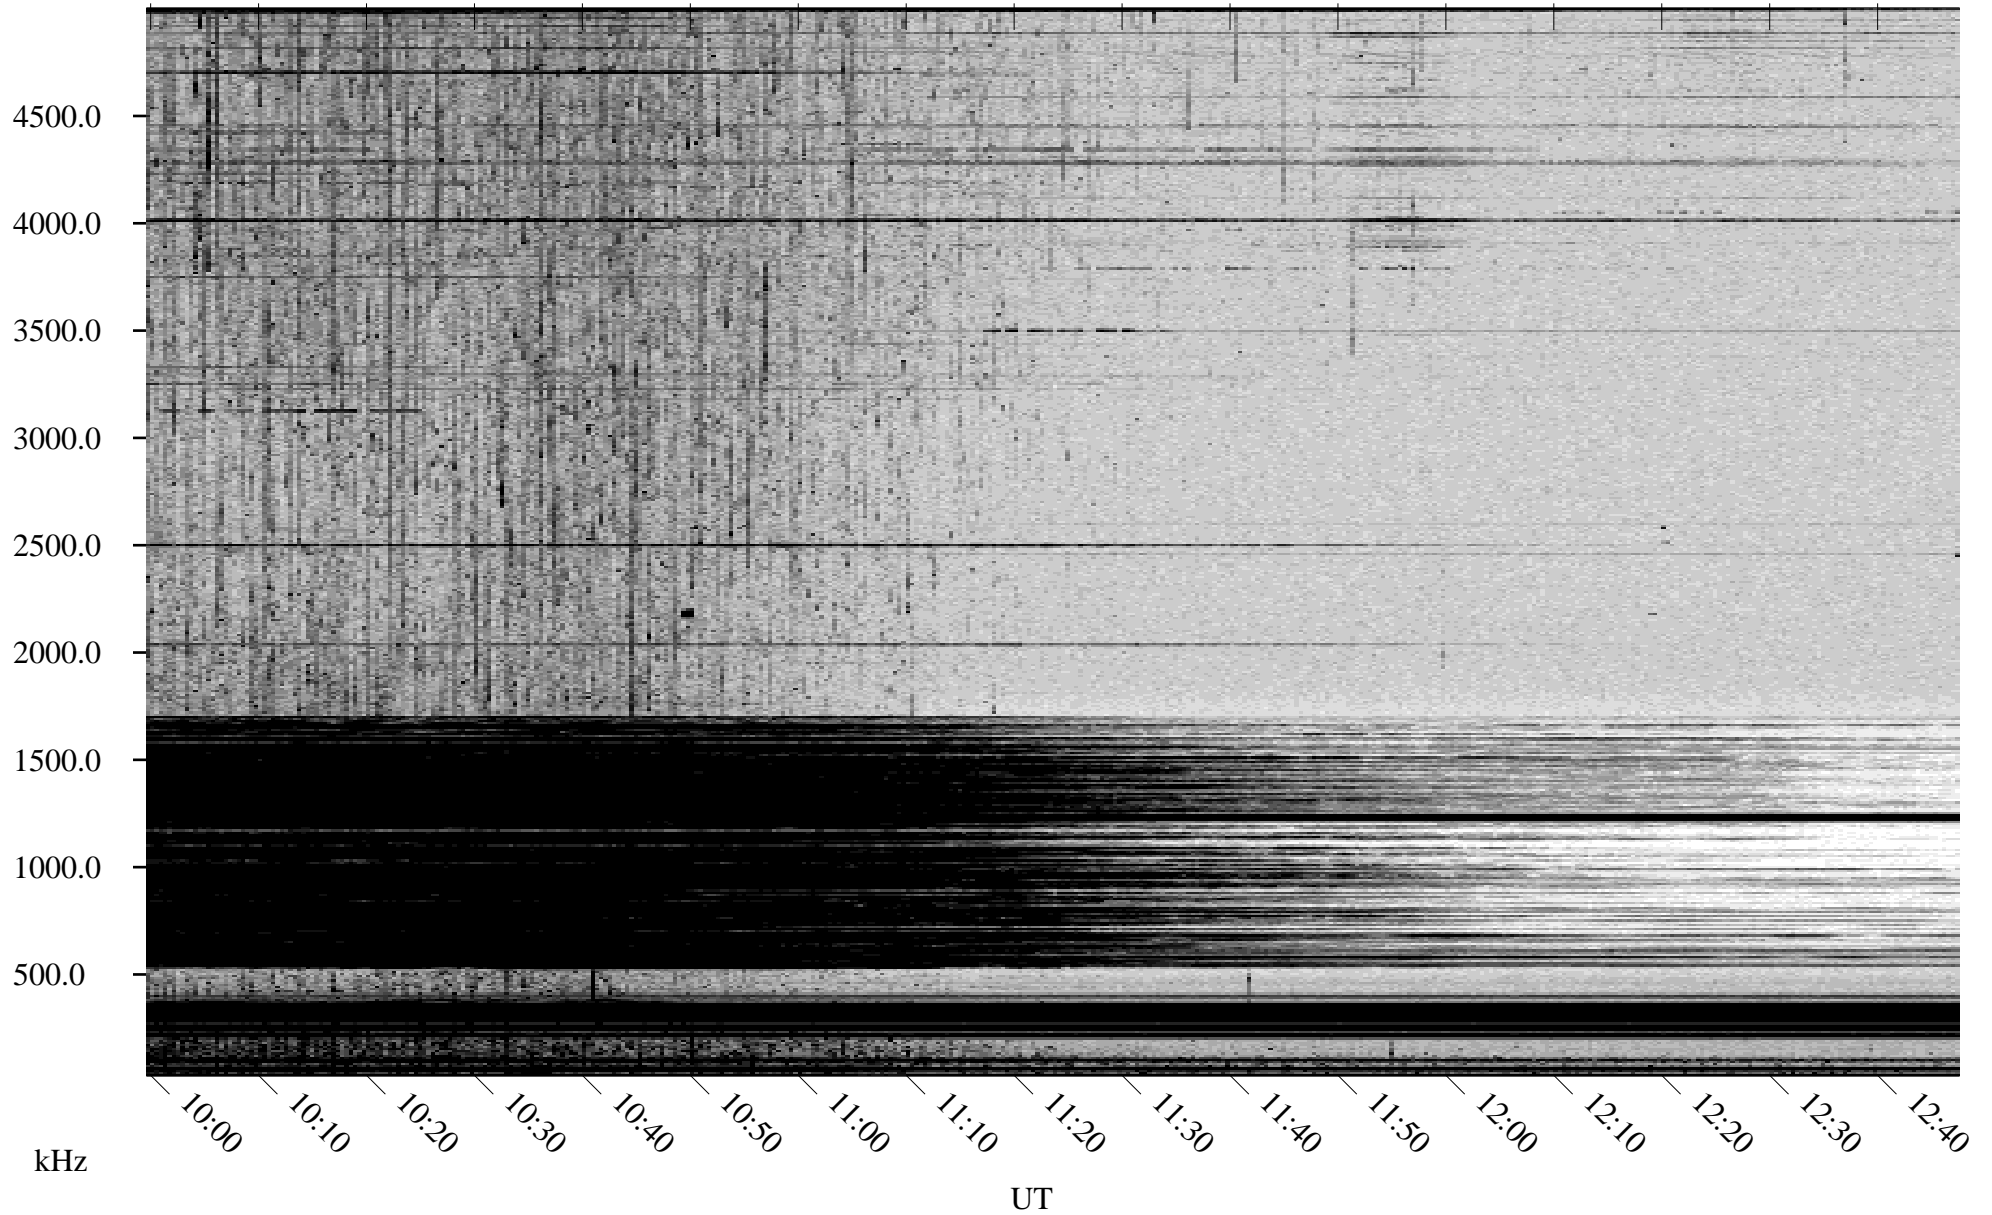

09/08/2001 Churchill, Manitoba

Linear Scale Black = 161 White = 15

ch01251l.r00m max_12

Page 1

09/08/2001 Churchill, Manitoba

Linear Scale Black = 161 White = 15

ch01251l.r00m max_12

Page 2

09/09/2001 Churchill, Manitoba

Linear Scale Black = 161 White = 15

ch012511.r00m max_12

Page 3

09/09/2001 Churchill, Manitoba

Linear Scale Black = 161 White = 15

ch01251l.r00m max_12

Page 4

09/09/2001 Churchill, Manitoba

Linear Scale Black = 161 White = 15

ch01251l.r00m max_12

Page 5

09/09/2001 Churchill, Manitoba

Linear Scale Black = 161 White = 15

ch01251l.r00m max_12

Page 6

09/09/2001 Churchill, Manitoba

Linear Scale Black = 161 White = 15

ch01251l.r00m max_12

Page 7

09/09/2001 Churchill, Manitoba

Linear Scale Black = 161 White = 15

ch012511.r00m max_12

Page 8