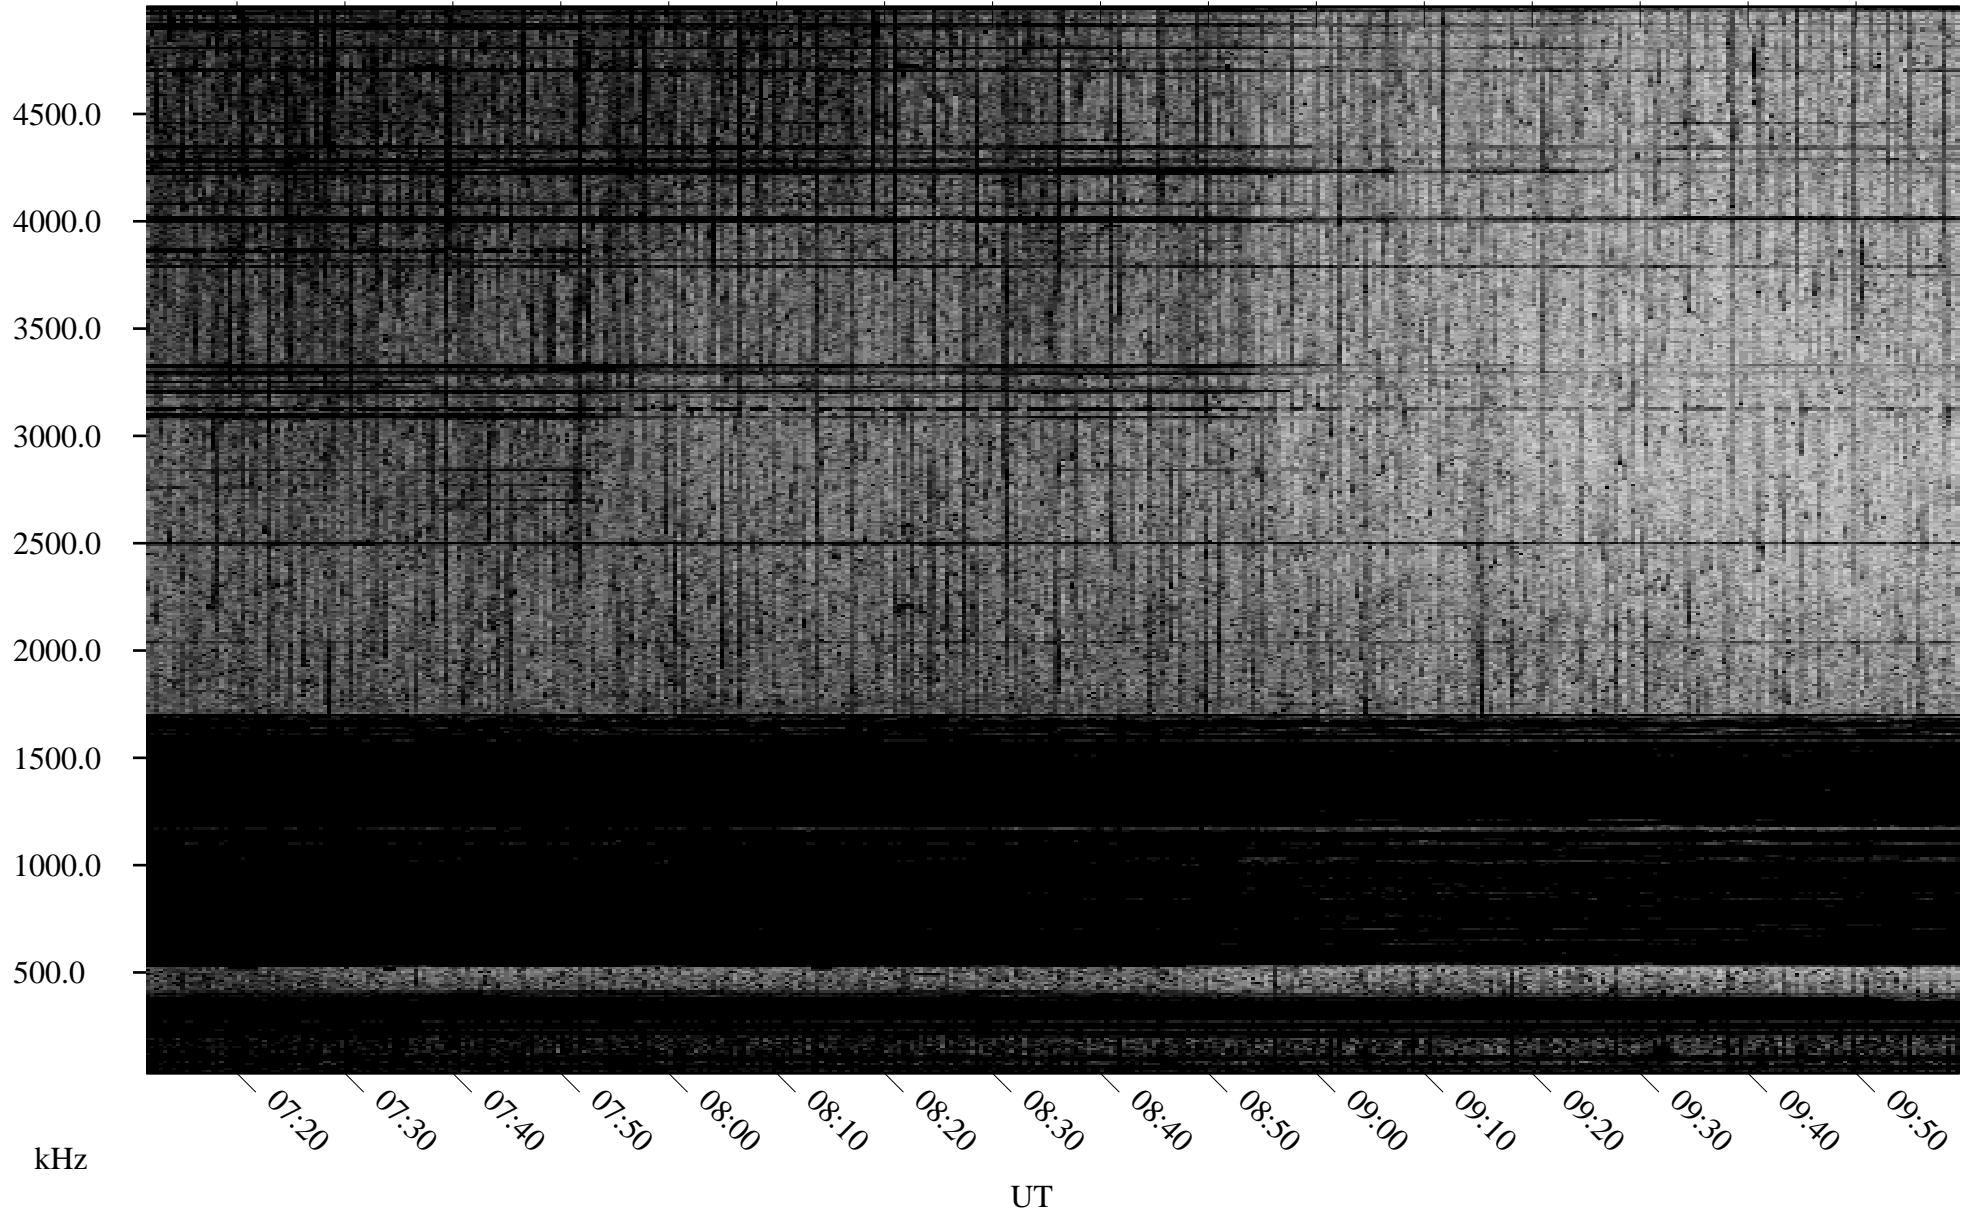

09/08/2001 Churchill, Manitoba

Linear Scale Black = 161 White = 15

ch01251l.r00m max_12

Page 1

09/08/2001 Churchill, Manitoba

Linear Scale Black = 161 White = 15

ch01251l.r00m max_12

Page 2

09/09/2001 Churchill, Manitoba

Linear Scale Black = 161 White = 15

ch012511.r00m max_12

Page 3

09/09/2001 Churchill, Manitoba

Linear Scale Black = 161 White = 15

ch01251l.r00m max_12

Page 4

09/09/2001 Churchill, Manitoba

Linear Scale Black = 161 White = 15

ch01251l.r00m max_12

Page 5

09/09/2001 Churchill, Manitoba

Linear Scale Black = 161 White = 15

ch01251l.r00m max_12

Page 6

09/09/2001 Churchill, Manitoba

Linear Scale Black = 161 White = 15

ch01251l.r00m max_12

Page 7

09/09/2001 Churchill, Manitoba

Linear Scale Black = 161 White = 15

ch012511.r00m max_12

Page 8