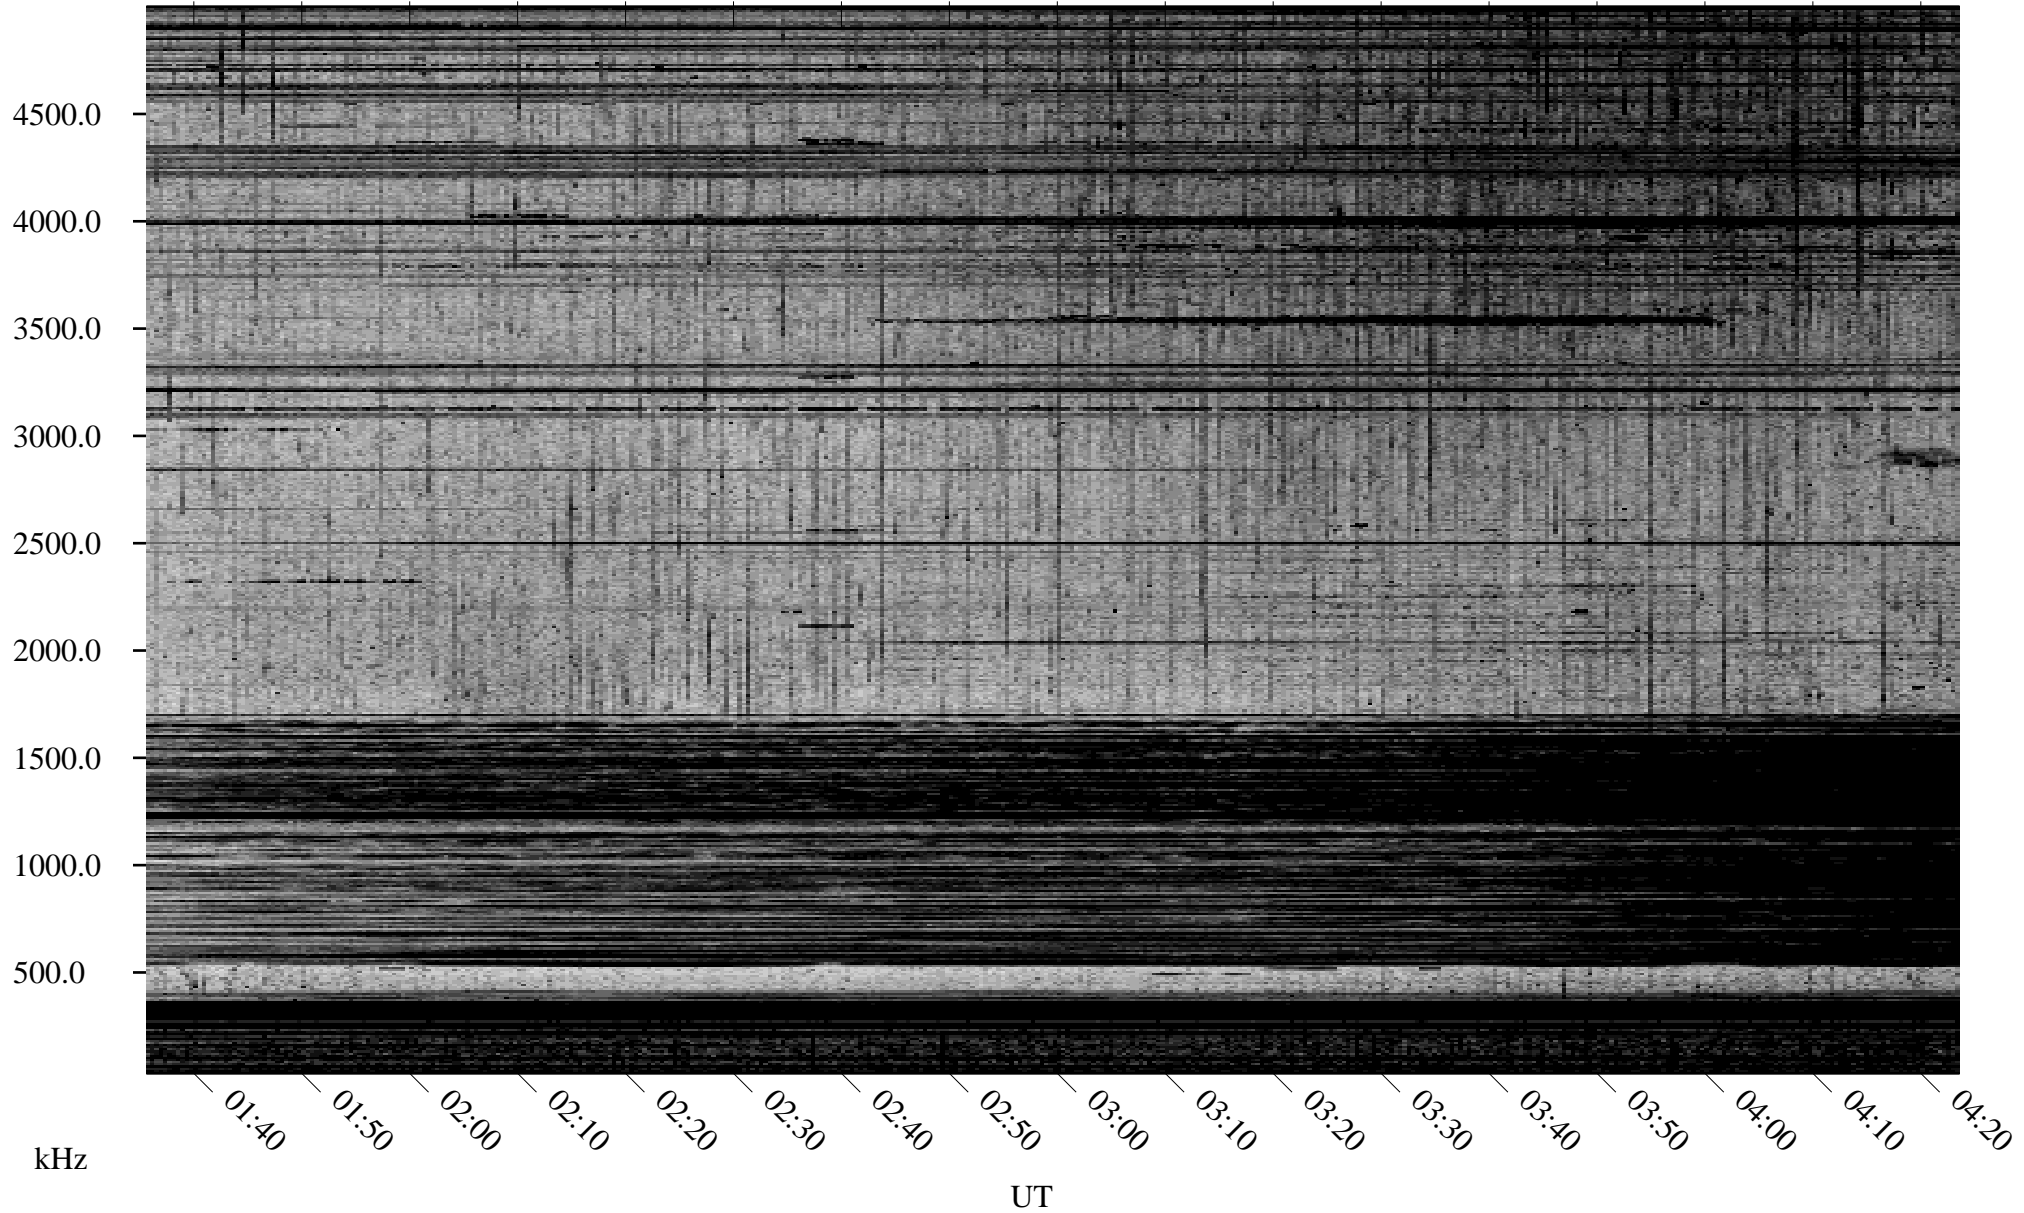

09/08/2001 Churchill, Manitoba

Linear Scale Black = 161 White = 15

ch01251l.r00m max_12

Page 1

09/08/2001 Churchill, Manitoba

Linear Scale Black = 161 White = 15

ch01251l.r00m max_12

Page 2

09/09/2001 Churchill, Manitoba

Linear Scale Black = 161 White = 15

ch012511.r00m max_12

Page 3

09/09/2001 Churchill, Manitoba

Linear Scale Black = 161 White = 15

ch01251l.r00m max_12

Page 4

09/09/2001 Churchill, Manitoba

Linear Scale Black = 161 White = 15

ch01251l.r00m max_12

Page 5

09/09/2001 Churchill, Manitoba

Linear Scale Black = 161 White = 15

ch01251l.r00m max_12

Page 6

09/09/2001 Churchill, Manitoba

Linear Scale Black = 161 White = 15

ch01251l.r00m max_12

Page 7

09/09/2001 Churchill, Manitoba

Linear Scale Black = 161 White = 15

ch012511.r00m max_12

Page 8