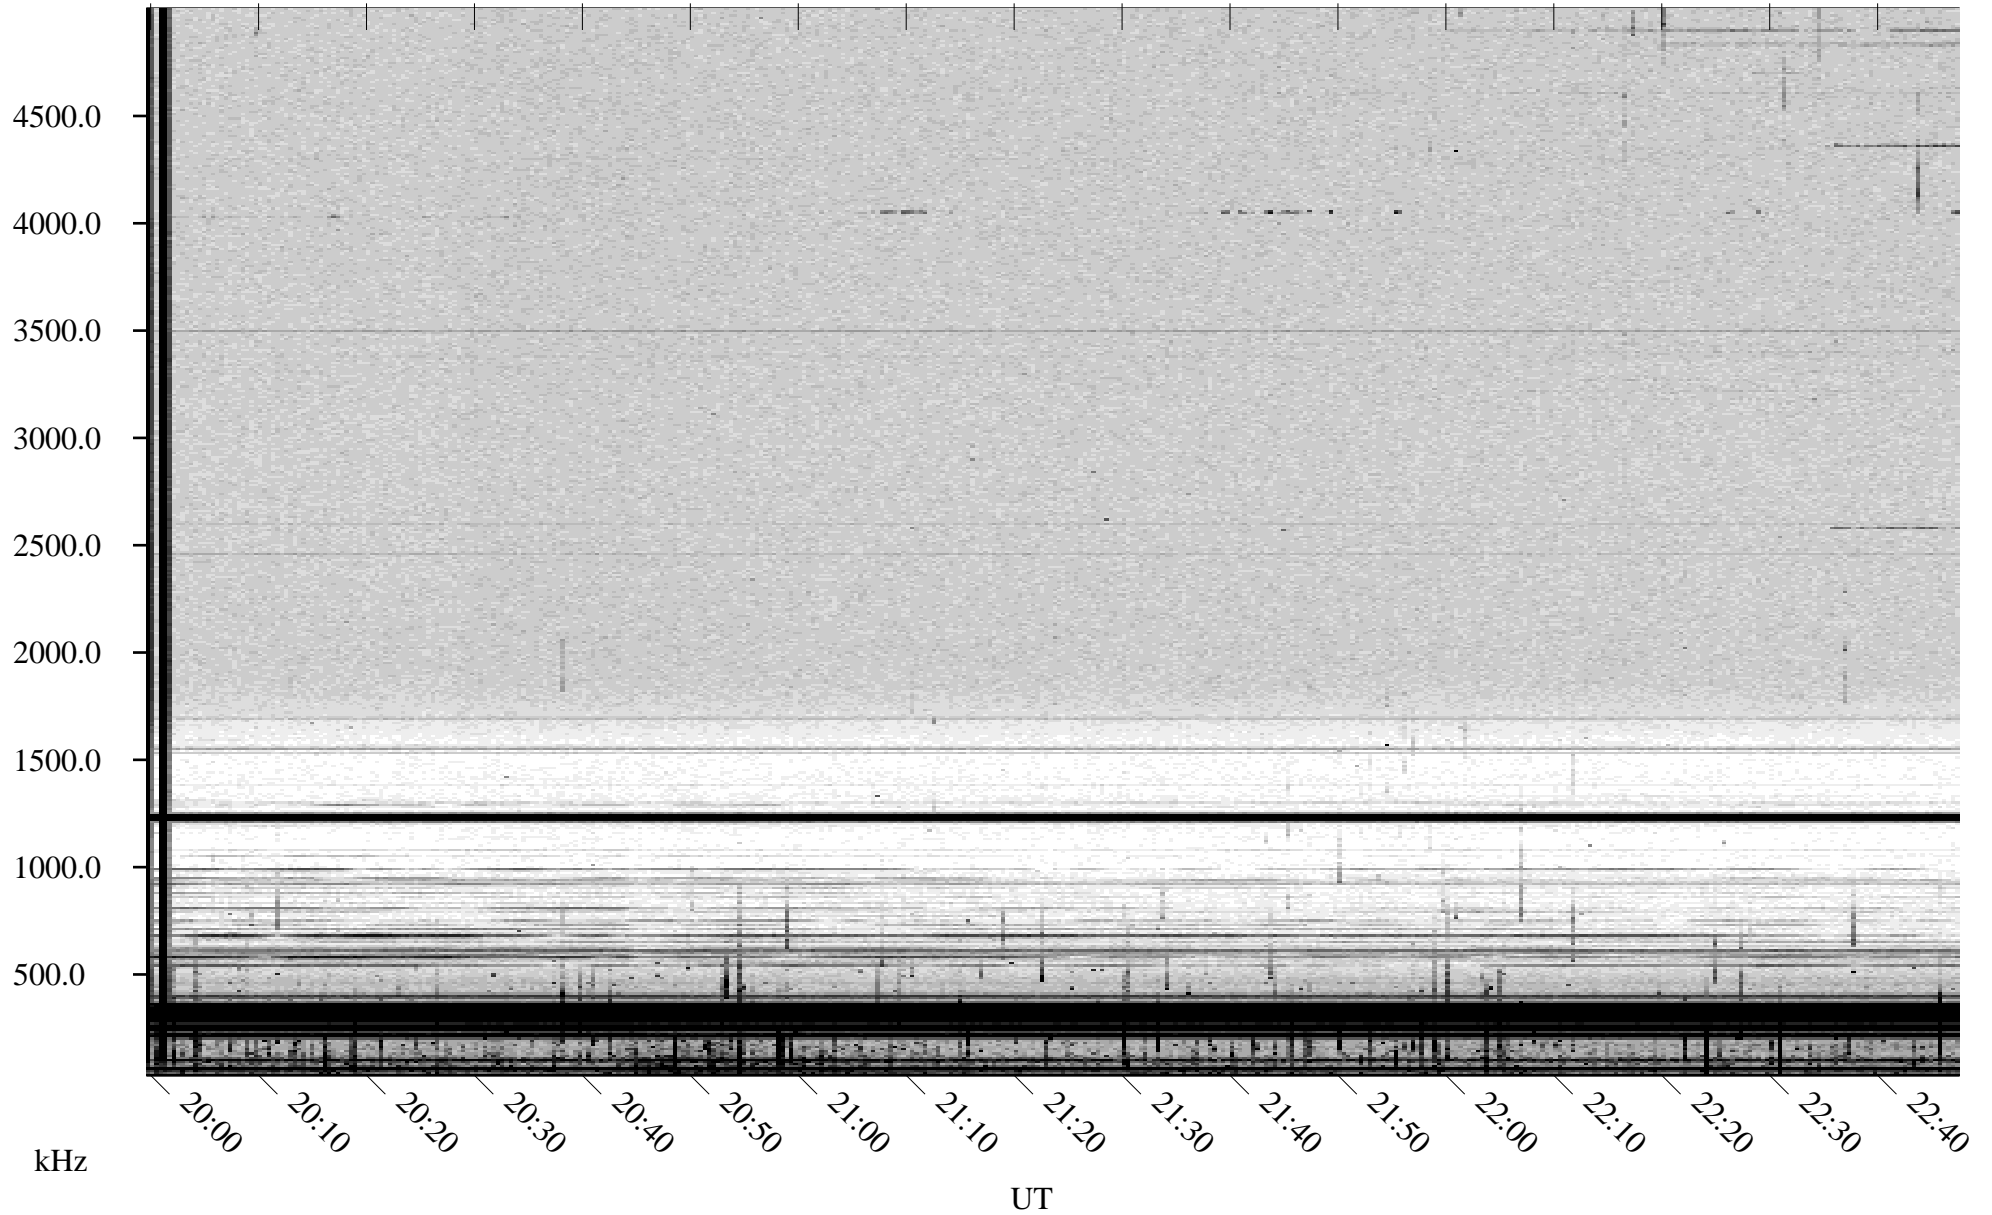

09/09/2001 Churchill, Manitoba

Linear Scale Black = 161 White = 15

ch01252l.r00m max_12

Page 1

09/09/2001 Churchill, Manitoba

Linear Scale Black = 161 White = 15

ch01252l.r00m max_12

Page 2

09/10/2001 Churchill, Manitoba

Linear Scale Black = 161 White = 15

ch01252l.r00m max_12

Page 3

09/10/2001 Churchill, Manitoba

Linear Scale Black = 161 White = 15

ch01252l.r00m max_12

Page 4

09/10/2001 Churchill, Manitoba

Linear Scale Black = 161 White = 15

ch01252l.r00m max_12

Page 5

09/10/2001 Churchill, Manitoba

Linear Scale Black = 161 White = 15

ch01252l.r00m max_12

Page 6

09/10/2001 Churchill, Manitoba

Linear Scale Black = 161 White = 15

ch01252l.r00m max_12

Page 7

09/10/2001 Churchill, Manitoba

Linear Scale Black = 161 White = 15

ch01252l.r00m max_12

Page 8