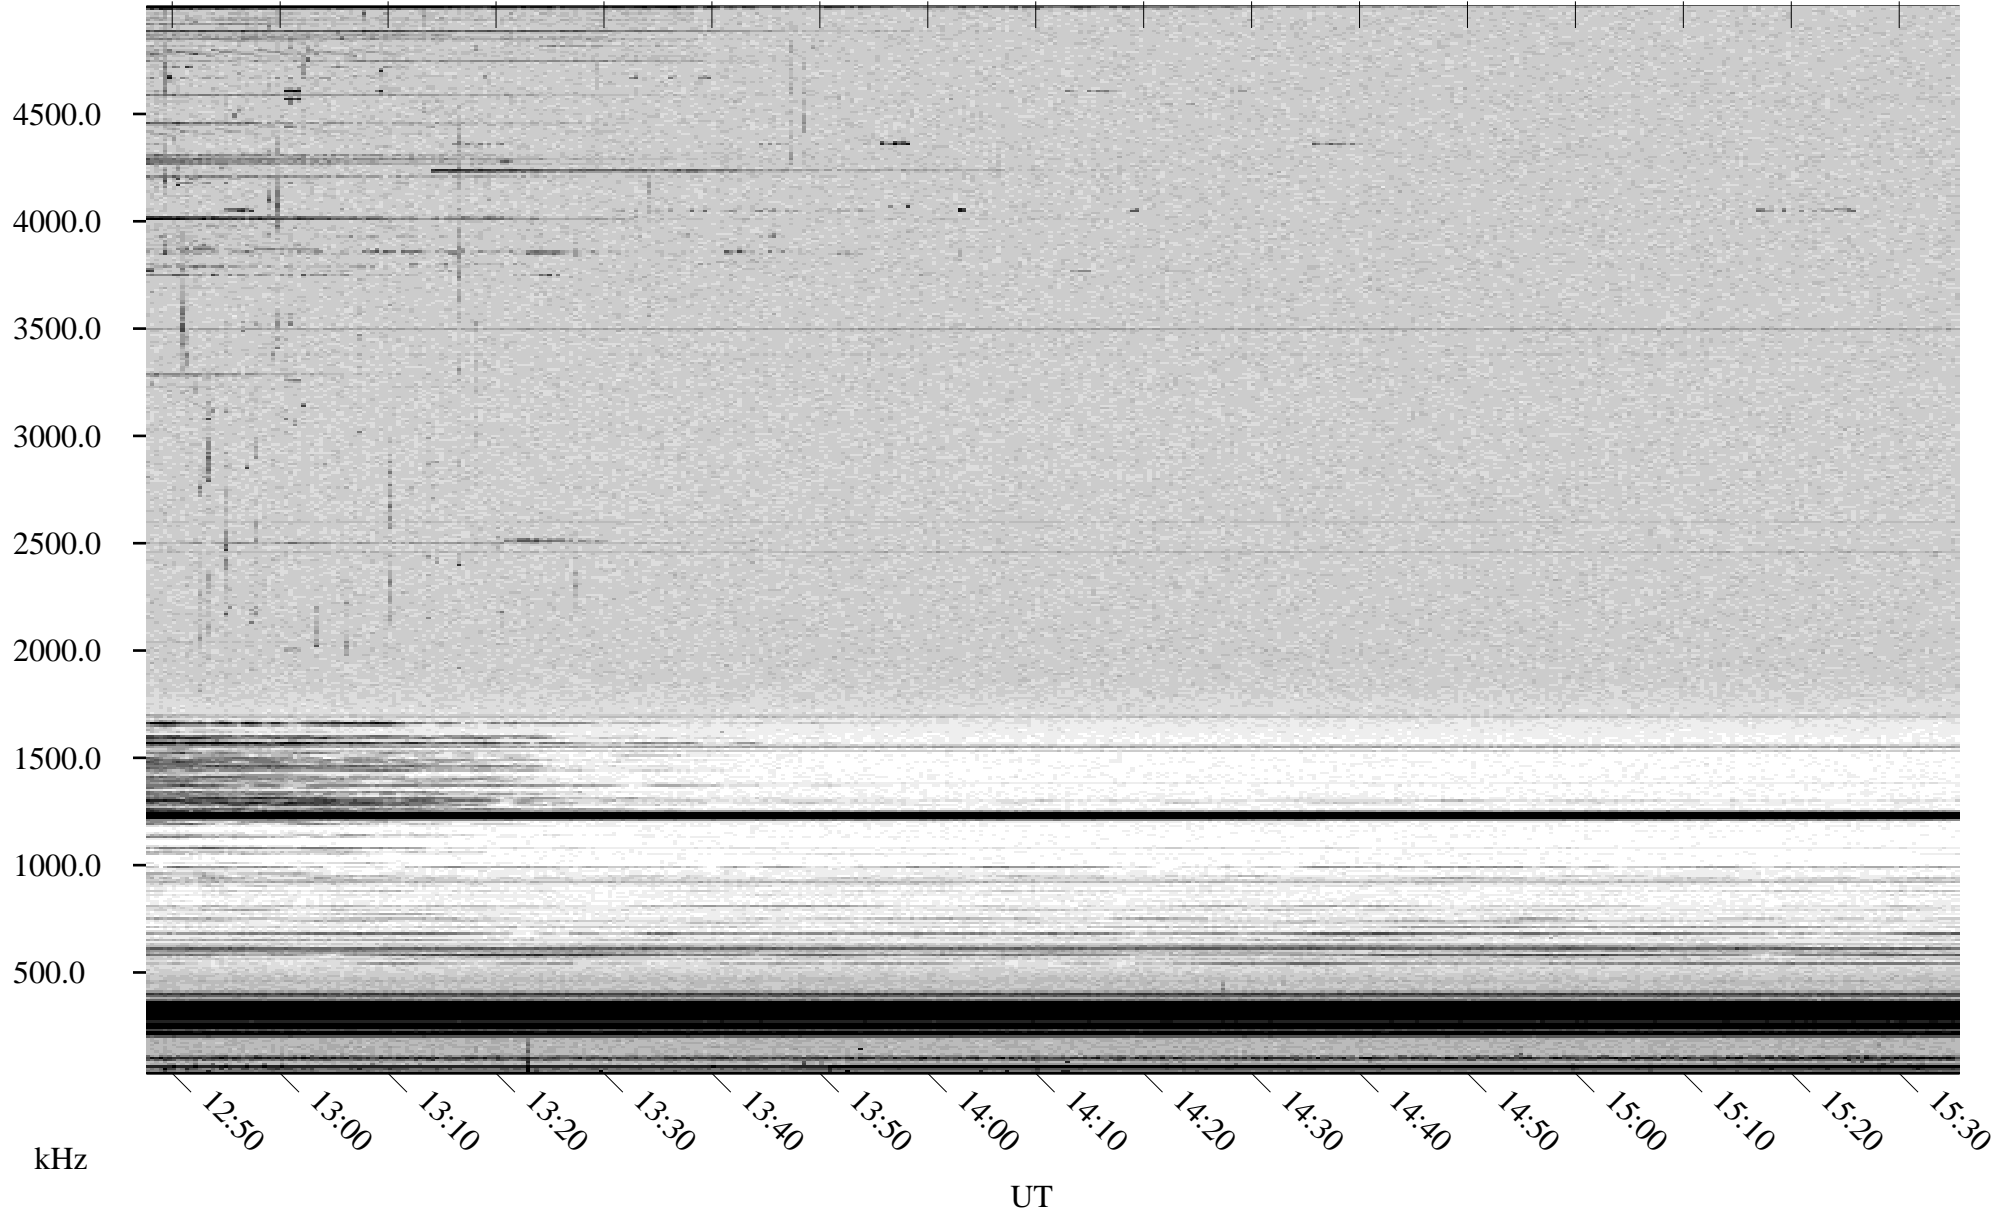

09/10/2001 Churchill, Manitoba

Linear Scale Black = 161 White = 15

ch01252l.r00m max_12

Page 3

09/10/2001 Churchill, Manitoba

Linear Scale Black = 161 White = 15

ch01252l.r00m max_12

Page 4

09/10/2001 Churchill, Manitoba

Linear Scale Black = 161 White = 15

ch01252l.r00m max_12

Page 5

09/10/2001 Churchill, Manitoba

Linear Scale Black = 161 White = 15

ch01252l.r00m max_12

Page 6

09/10/2001 Churchill, Manitoba

Linear Scale Black = 161 White = 15

ch01252l.r00m max_12

Page 7

09/10/2001 Churchill, Manitoba

Linear Scale Black = 161 White = 15

ch01252l.r00m max_12

Page 8