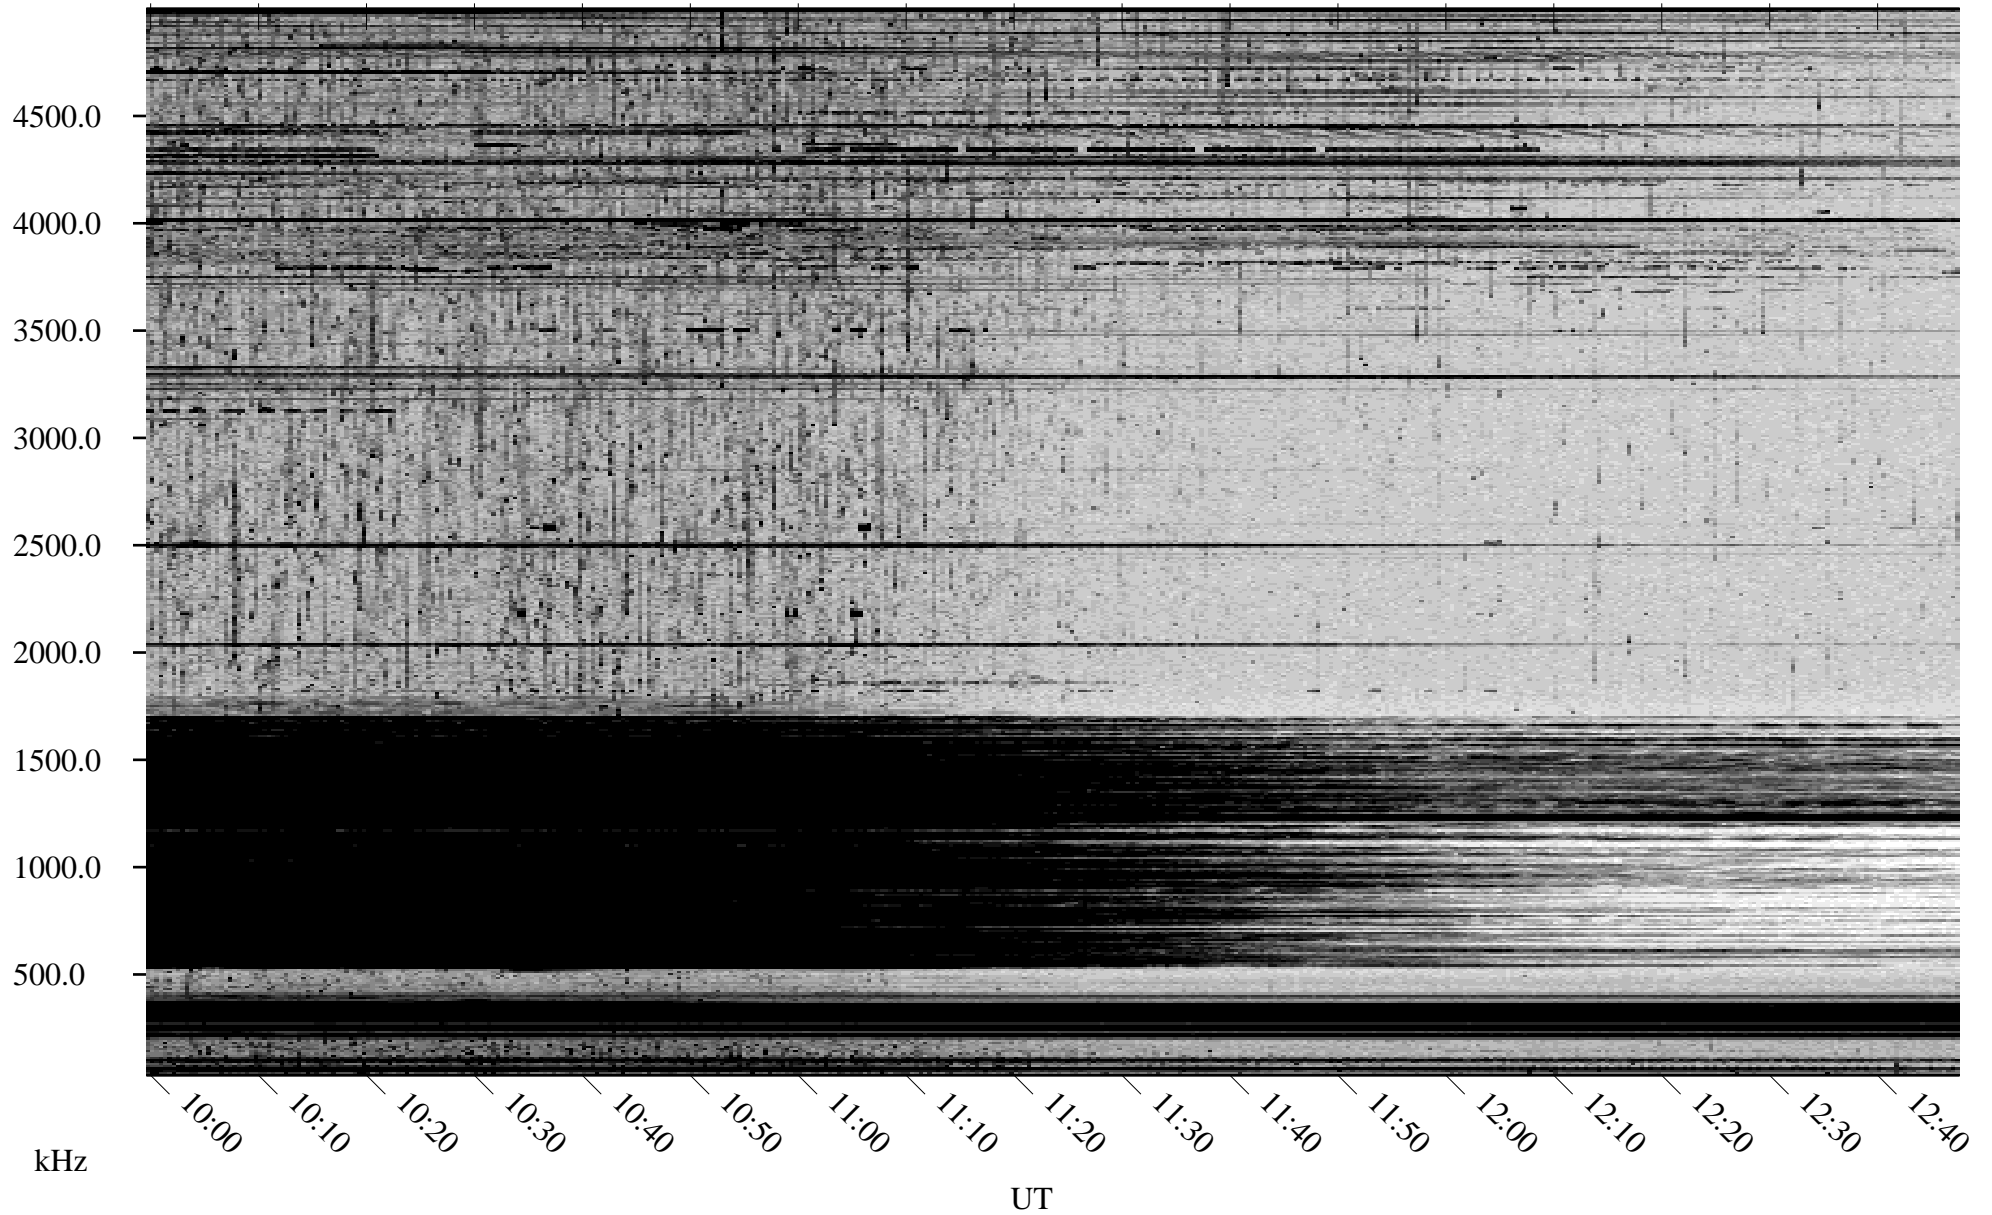

09/09/2001 Churchill, Manitoba

Linear Scale Black = 161 White = 15

ch01252l.r00m max_12

Page 1

09/09/2001 Churchill, Manitoba

Linear Scale Black = 161 White = 15

ch01252l.r00m max_12

Page 2

09/10/2001 Churchill, Manitoba

Linear Scale Black = 161 White = 15

ch01252l.r00m max_12

Page 3

09/10/2001 Churchill, Manitoba

Linear Scale Black = 161 White = 15

ch01252l.r00m max_12

Page 4

09/10/2001 Churchill, Manitoba

Linear Scale Black = 161 White = 15

ch01252l.r00m max_12

Page 5

09/10/2001 Churchill, Manitoba

Linear Scale Black = 161 White = 15

ch01252l.r00m max_12

Page 6

09/10/2001 Churchill, Manitoba

Linear Scale Black = 161 White = 15

ch01252l.r00m max_12

Page 7

09/10/2001 Churchill, Manitoba

Linear Scale Black = 161 White = 15

ch01252l.r00m max_12

Page 8