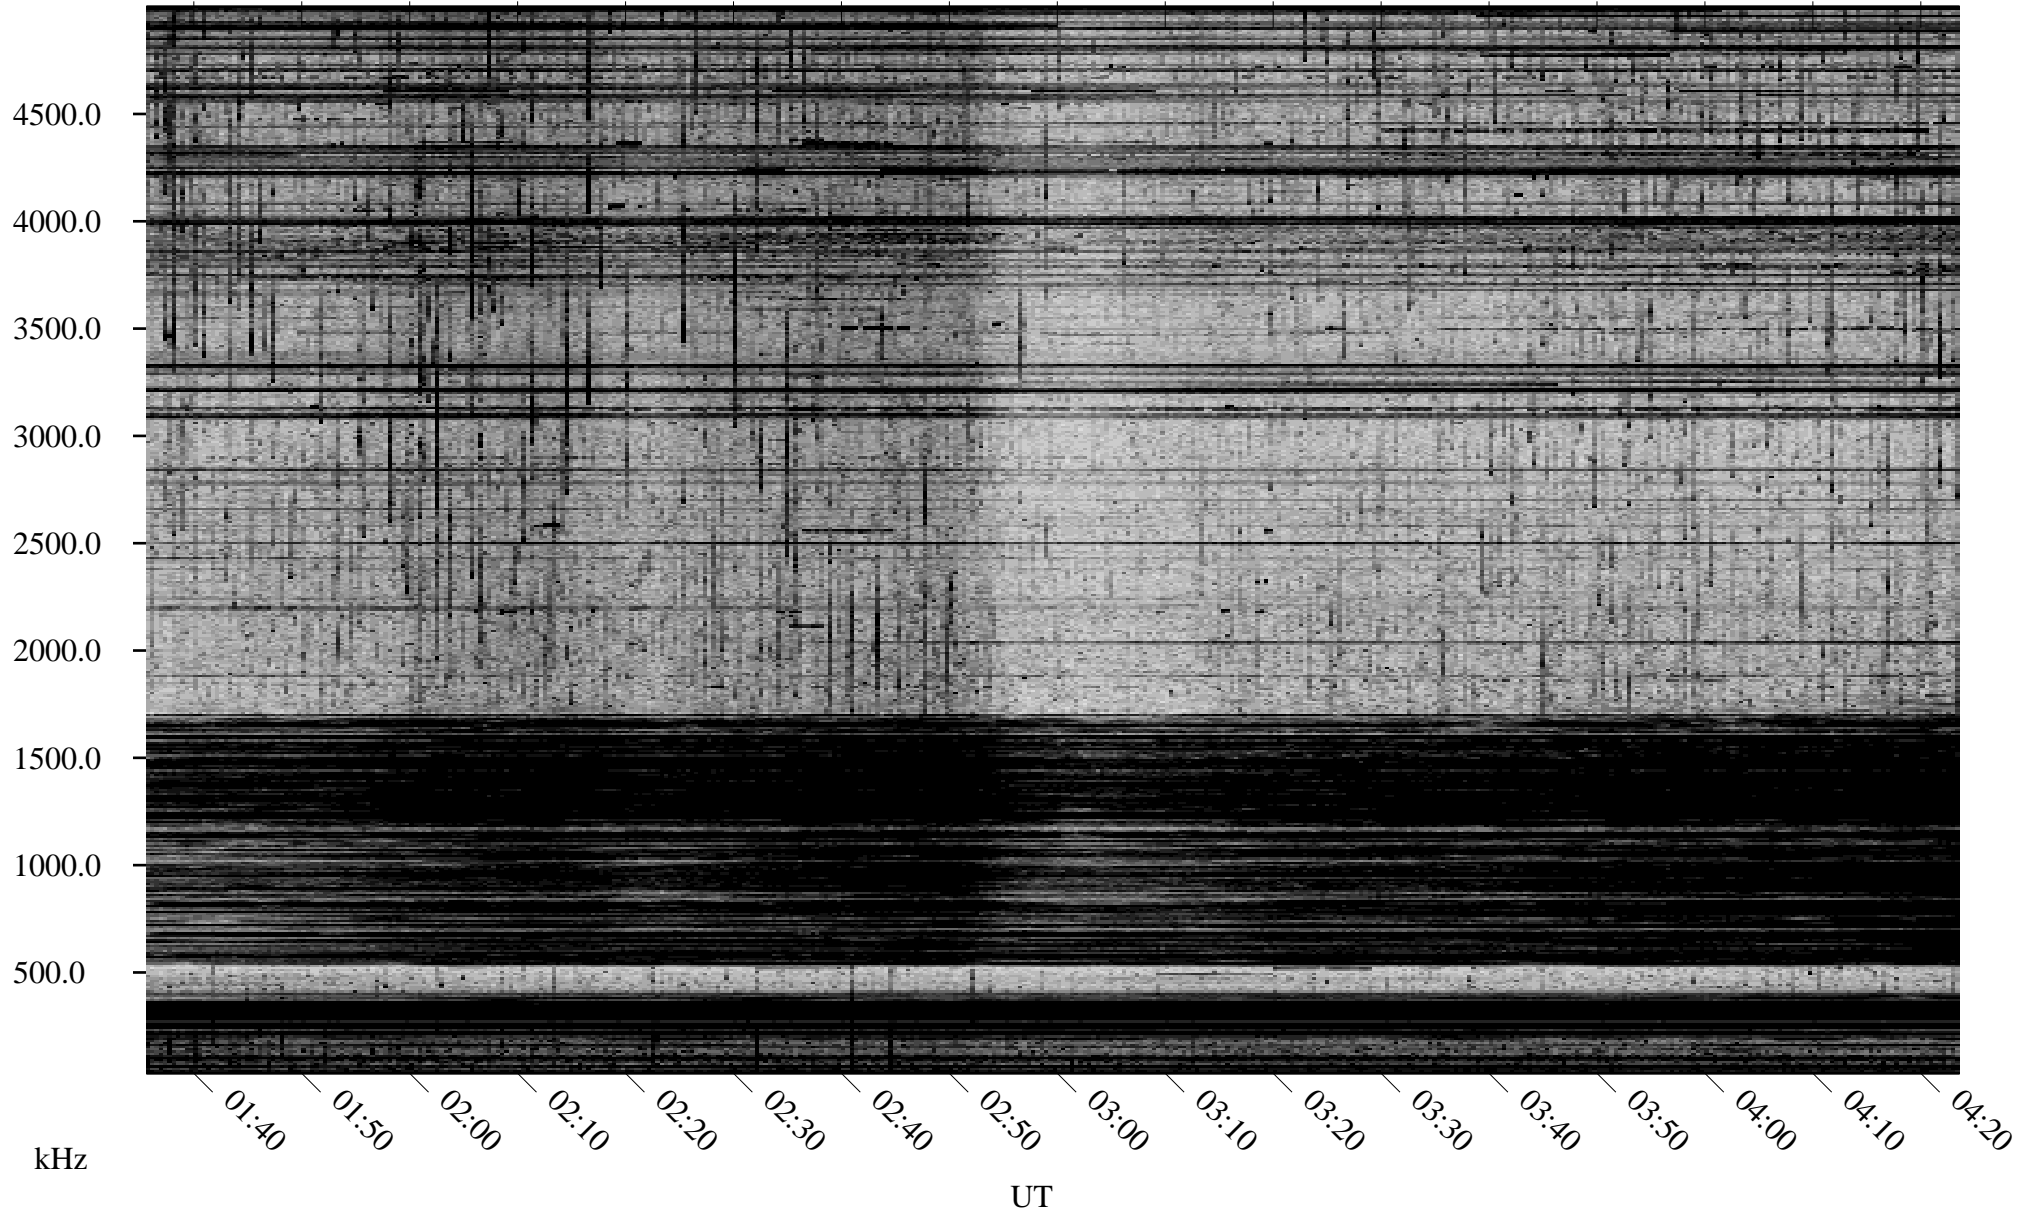

09/09/2001 Churchill, Manitoba

Linear Scale Black = 161 White = 15

ch01252l.r00m max_12

Page 1

09/09/2001 Churchill, Manitoba

Linear Scale Black = 161 White = 15

ch01252l.r00m max_12

Page 2

09/10/2001 Churchill, Manitoba

Linear Scale Black = 161 White = 15

ch01252l.r00m max_12

Page 3

09/10/2001 Churchill, Manitoba

Linear Scale Black = 161 White = 15

ch01252l.r00m max_12

Page 4

09/10/2001 Churchill, Manitoba

Linear Scale Black = 161 White = 15

ch01252l.r00m max_12

Page 5

09/10/2001 Churchill, Manitoba

Linear Scale Black = 161 White = 15

ch01252l.r00m max_12

Page 6

09/10/2001 Churchill, Manitoba

Linear Scale Black = 161 White = 15

ch01252l.r00m max_12

Page 7

09/10/2001 Churchill, Manitoba

Linear Scale Black = 161 White = 15

ch01252l.r00m max_12

Page 8