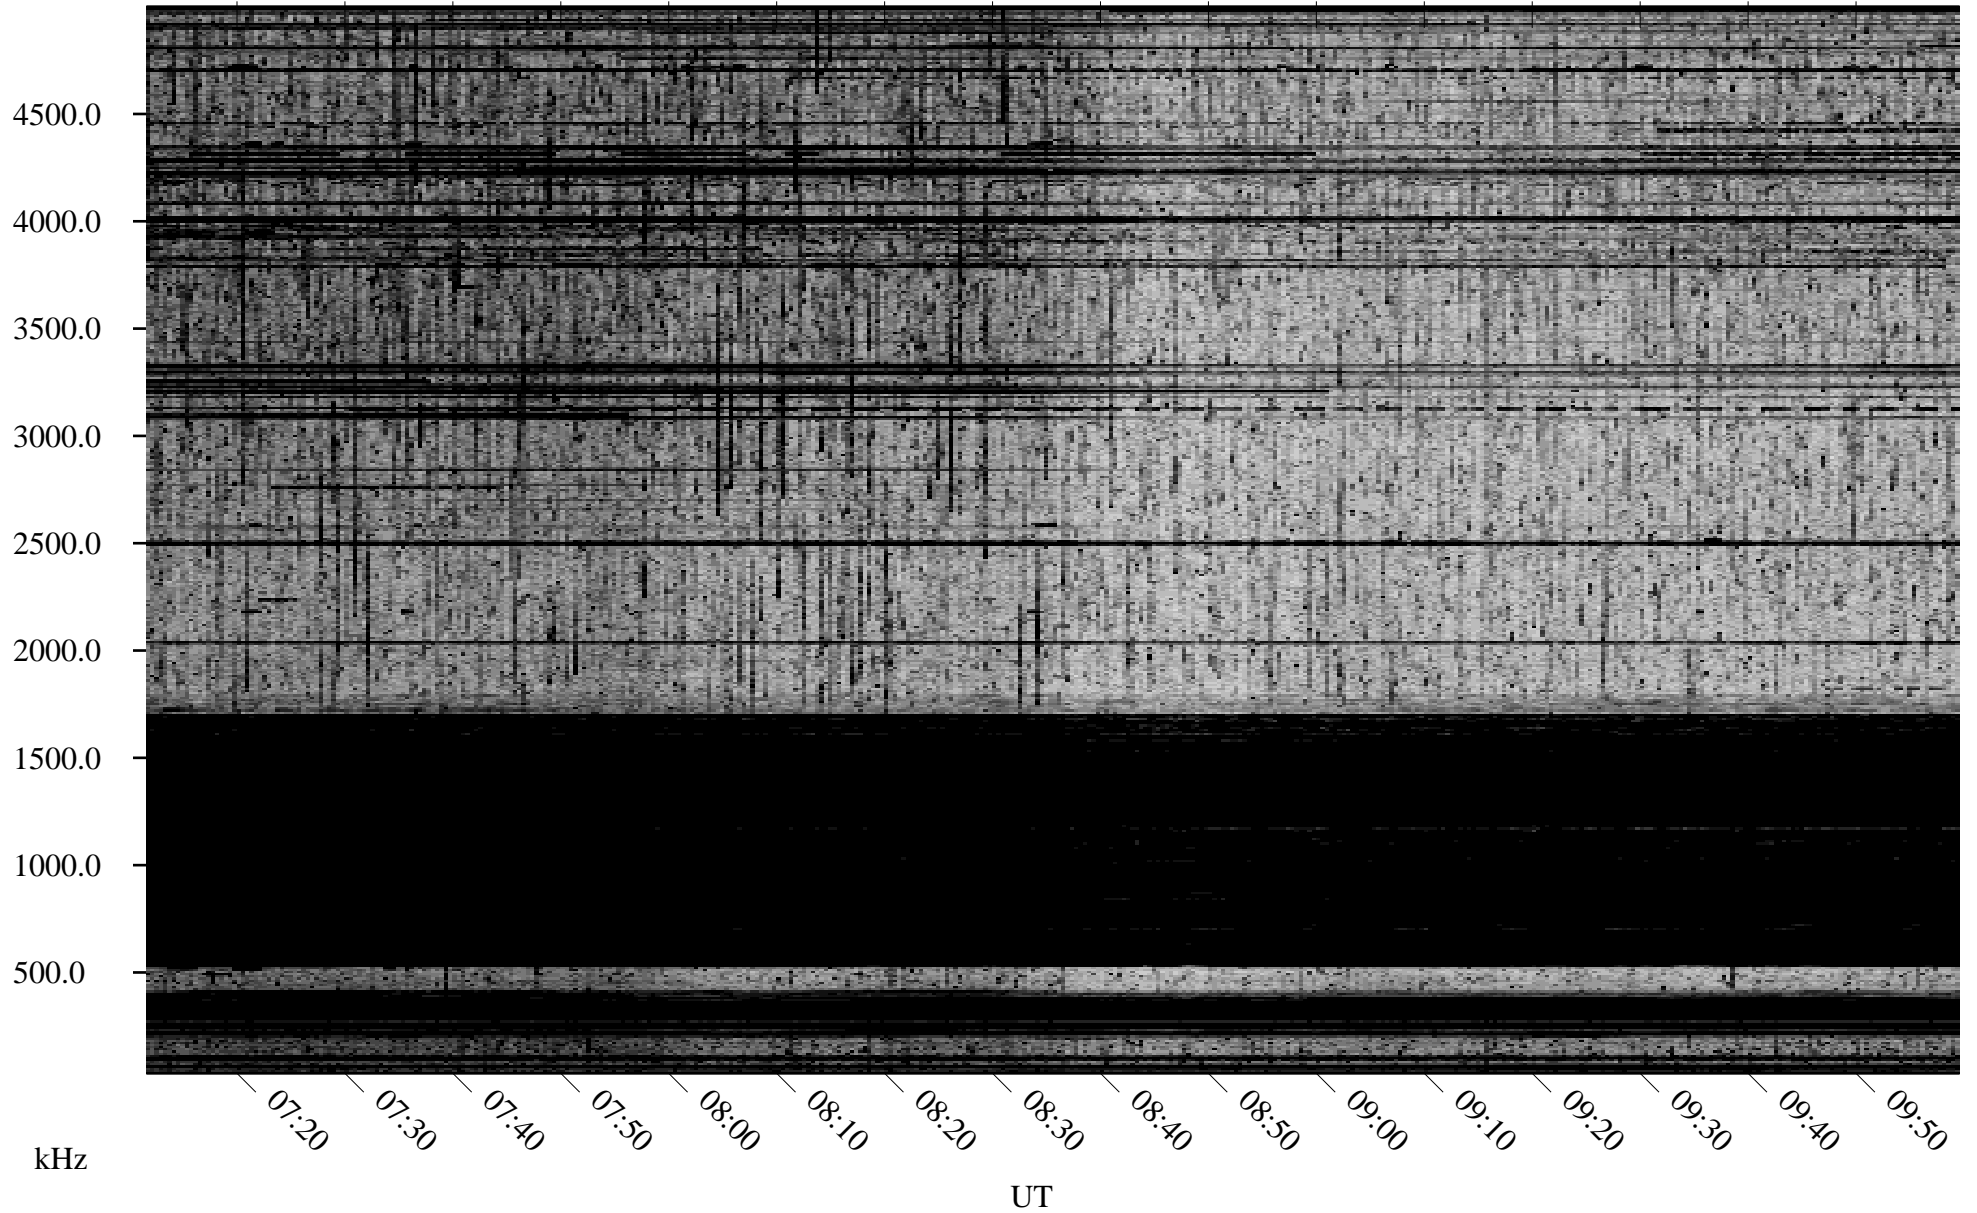

09/09/2001 Churchill, Manitoba

Linear Scale Black = 161 White = 15

ch01252l.r00m max_12

Page 1

09/09/2001 Churchill, Manitoba

Linear Scale Black = 161 White = 15

ch01252l.r00m max_12

Page 2

09/10/2001 Churchill, Manitoba

Linear Scale Black = 161 White = 15

ch01252l.r00m max_12

Page 3

09/10/2001 Churchill, Manitoba

Linear Scale Black = 161 White = 15

ch01252l.r00m max_12

Page 4

09/10/2001 Churchill, Manitoba

Linear Scale Black = 161 White = 15

ch01252l.r00m max_12

Page 5

09/10/2001 Churchill, Manitoba

Linear Scale Black = 161 White = 15

ch01252l.r00m max_12

Page 6

09/10/2001 Churchill, Manitoba

Linear Scale Black = 161 White = 15

ch01252l.r00m max_12

Page 7

09/10/2001 Churchill, Manitoba

Linear Scale Black = 161 White = 15

ch01252l.r00m max_12

Page 8