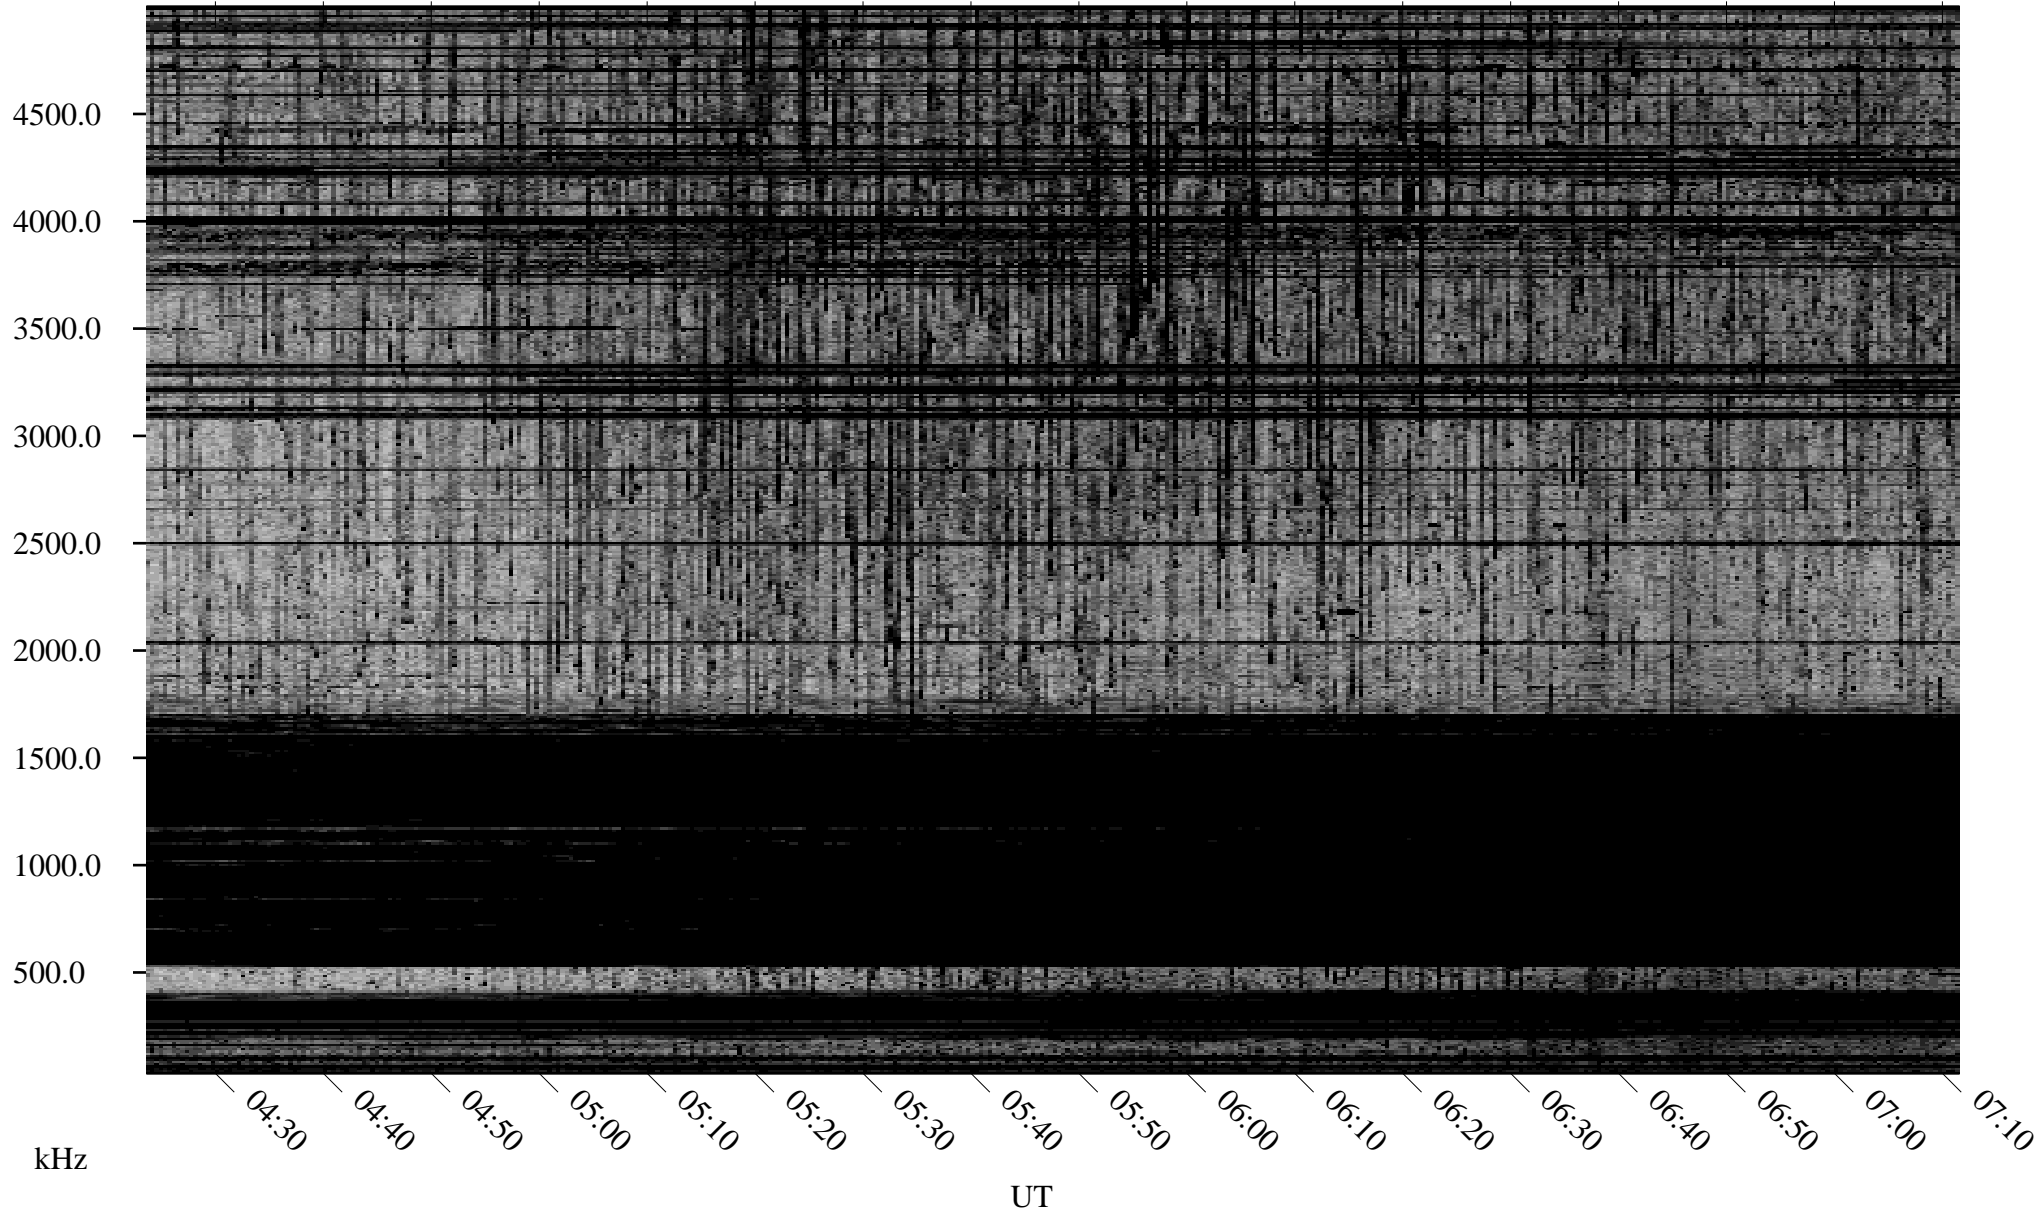

09/09/2001 Churchill, Manitoba

Linear Scale Black = 161 White = 15

ch01252l.r00m max_12

Page 1

09/09/2001 Churchill, Manitoba

Linear Scale Black = 161 White = 15

ch01252l.r00m max_12

Page 2

09/10/2001 Churchill, Manitoba

Linear Scale Black = 161 White = 15

ch01252l.r00m max_12

Page 3

09/10/2001 Churchill, Manitoba

Linear Scale Black = 161 White = 15

ch01252l.r00m max_12

Page 4

09/10/2001 Churchill, Manitoba

Linear Scale Black = 161 White = 15

ch01252l.r00m max_12

Page 5

09/10/2001 Churchill, Manitoba

Linear Scale Black = 161 White = 15

ch01252l.r00m max_12

Page 6

09/10/2001 Churchill, Manitoba

Linear Scale Black = 161 White = 15

ch01252l.r00m max_12

Page 7

09/10/2001 Churchill, Manitoba

Linear Scale Black = 161 White = 15

ch01252l.r00m max_12

Page 8