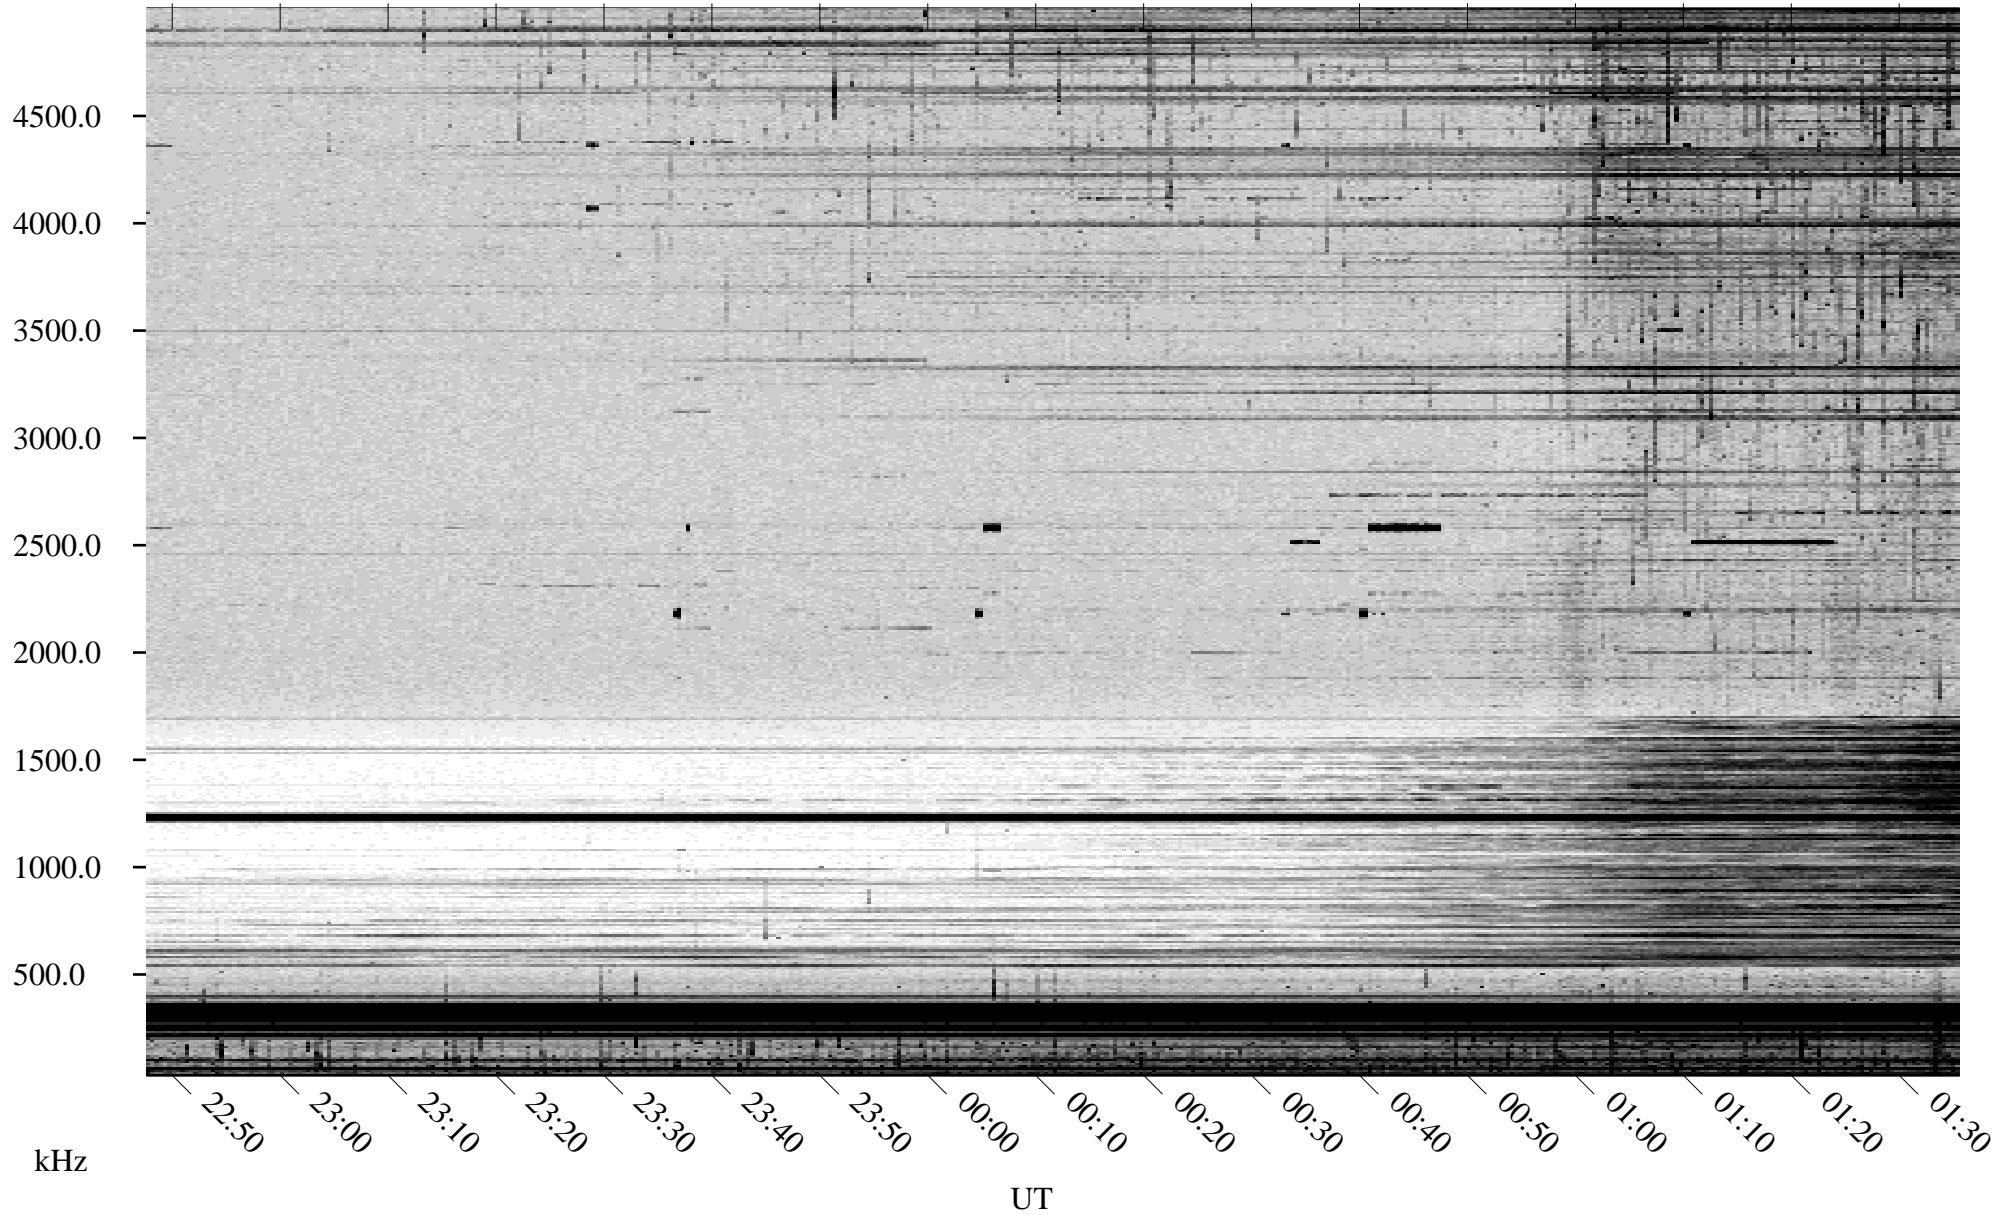

09/09/2001 Churchill, Manitoba

Linear Scale Black = 161 White = 15

ch01252l.r00m max_12

Page 1

09/09/2001 Churchill, Manitoba

Linear Scale Black = 161 White = 15

ch01252l.r00m max_12

Page 2

09/10/2001 Churchill, Manitoba

Linear Scale Black = 161 White = 15

ch01252l.r00m max_12

Page 3

09/10/2001 Churchill, Manitoba

Linear Scale Black = 161 White = 15

ch01252l.r00m max_12

Page 4

09/10/2001 Churchill, Manitoba

Linear Scale Black = 161 White = 15

ch01252l.r00m max_12

Page 5

09/10/2001 Churchill, Manitoba

Linear Scale Black = 161 White = 15

ch01252l.r00m max_12

Page 6

09/10/2001 Churchill, Manitoba

Linear Scale Black = 161 White = 15

ch01252l.r00m max_12

Page 7

09/10/2001 Churchill, Manitoba

Linear Scale Black = 161 White = 15

ch01252l.r00m max_12

Page 8