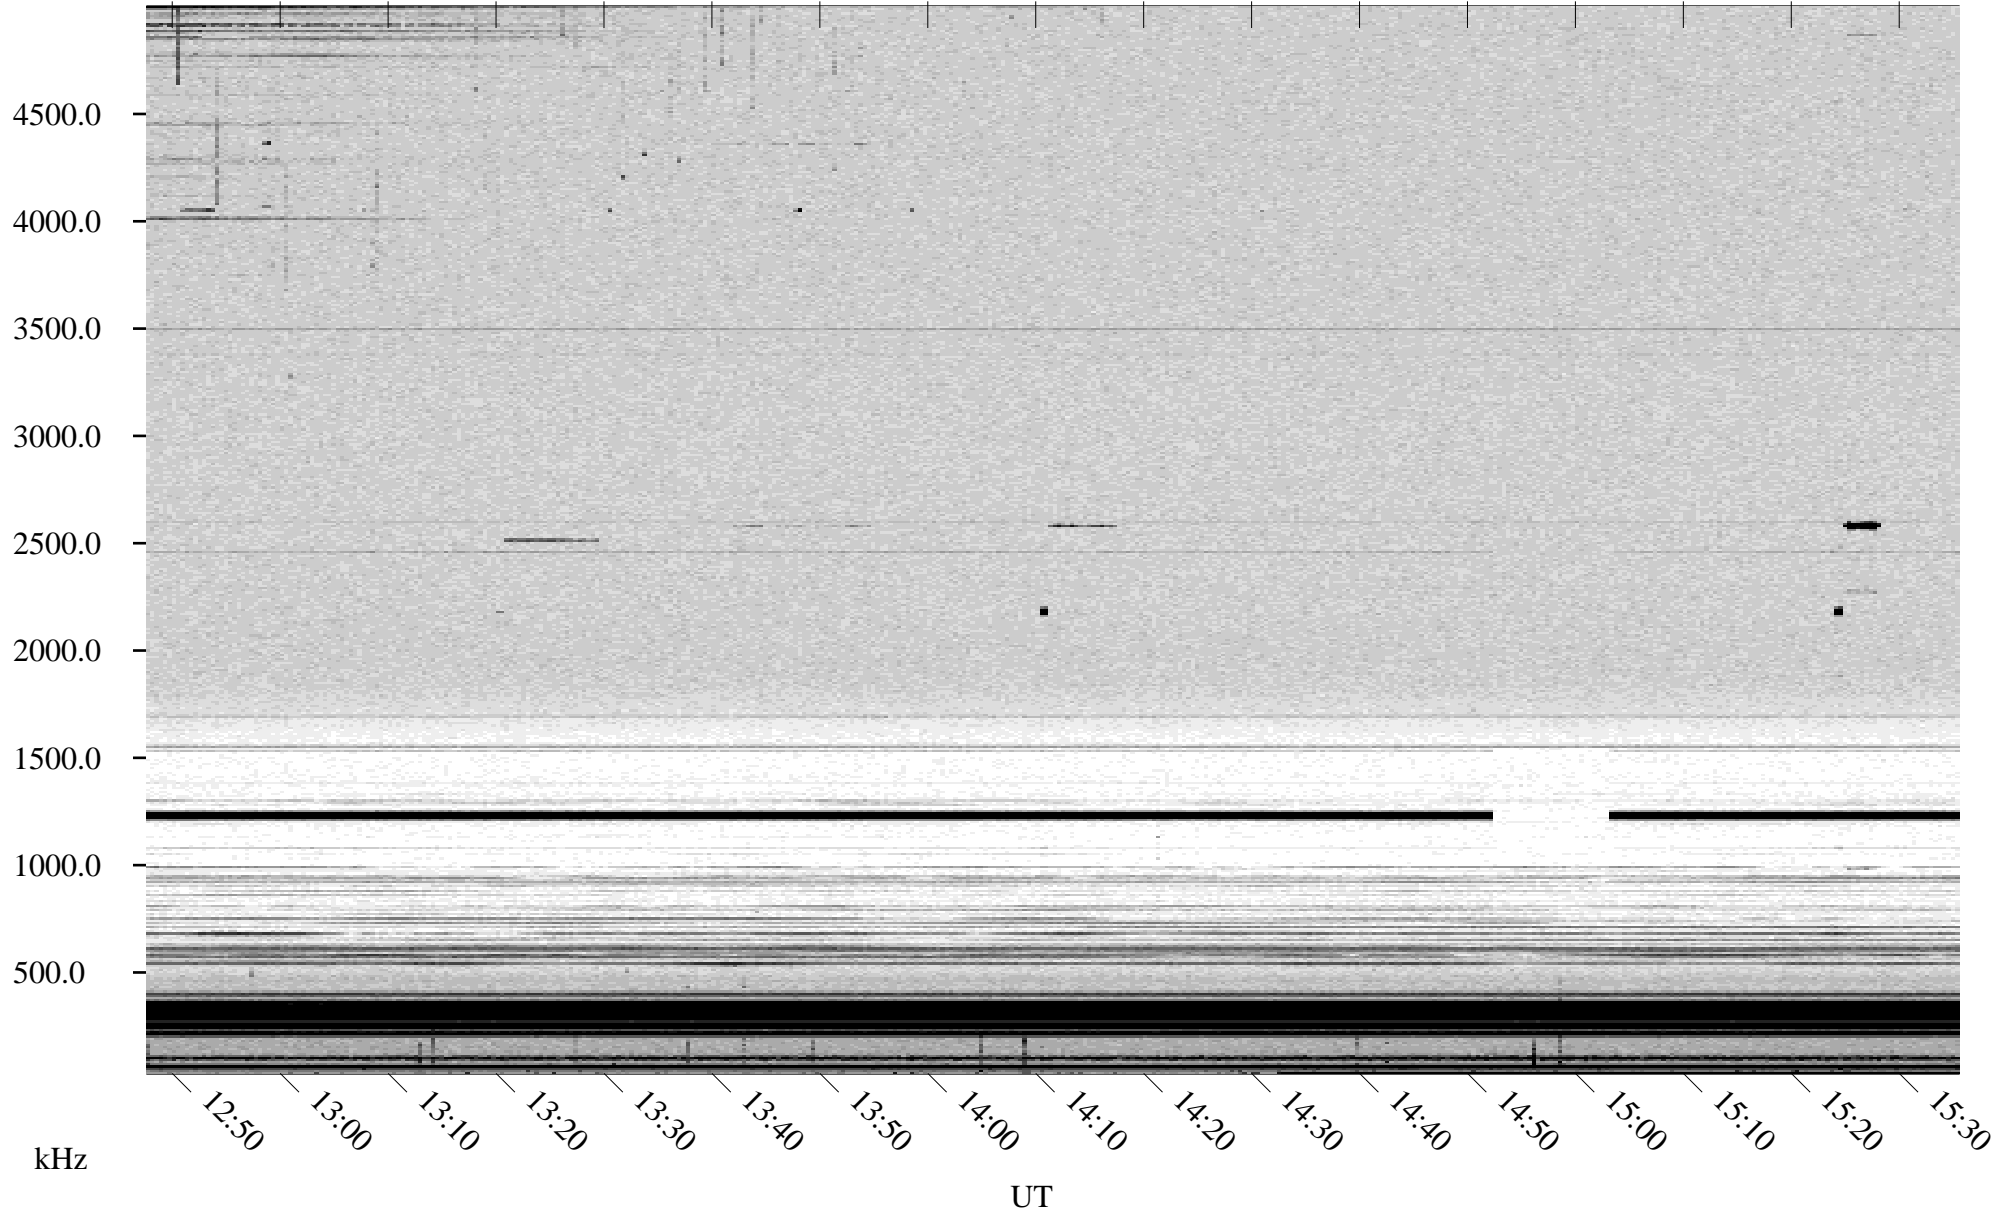

# 09/11/2001 Churchill, Manitoba

Linear Scale    Black = 161    White = 15

ch01253l.r00m max\_12

Page 5

# 09/11/2001 Churchill, Manitoba

Linear Scale    Black = 161    White = 15

ch01253l.r00m max\_12

Page 6

# 09/11/2001 Churchill, Manitoba

Linear Scale    Black = 161    White = 15

ch01253l.r00m max\_12

Page 7

# 09/11/2001 Churchill, Manitoba

Linear Scale    Black = 161    White = 15

ch01253l.r00m max\_12