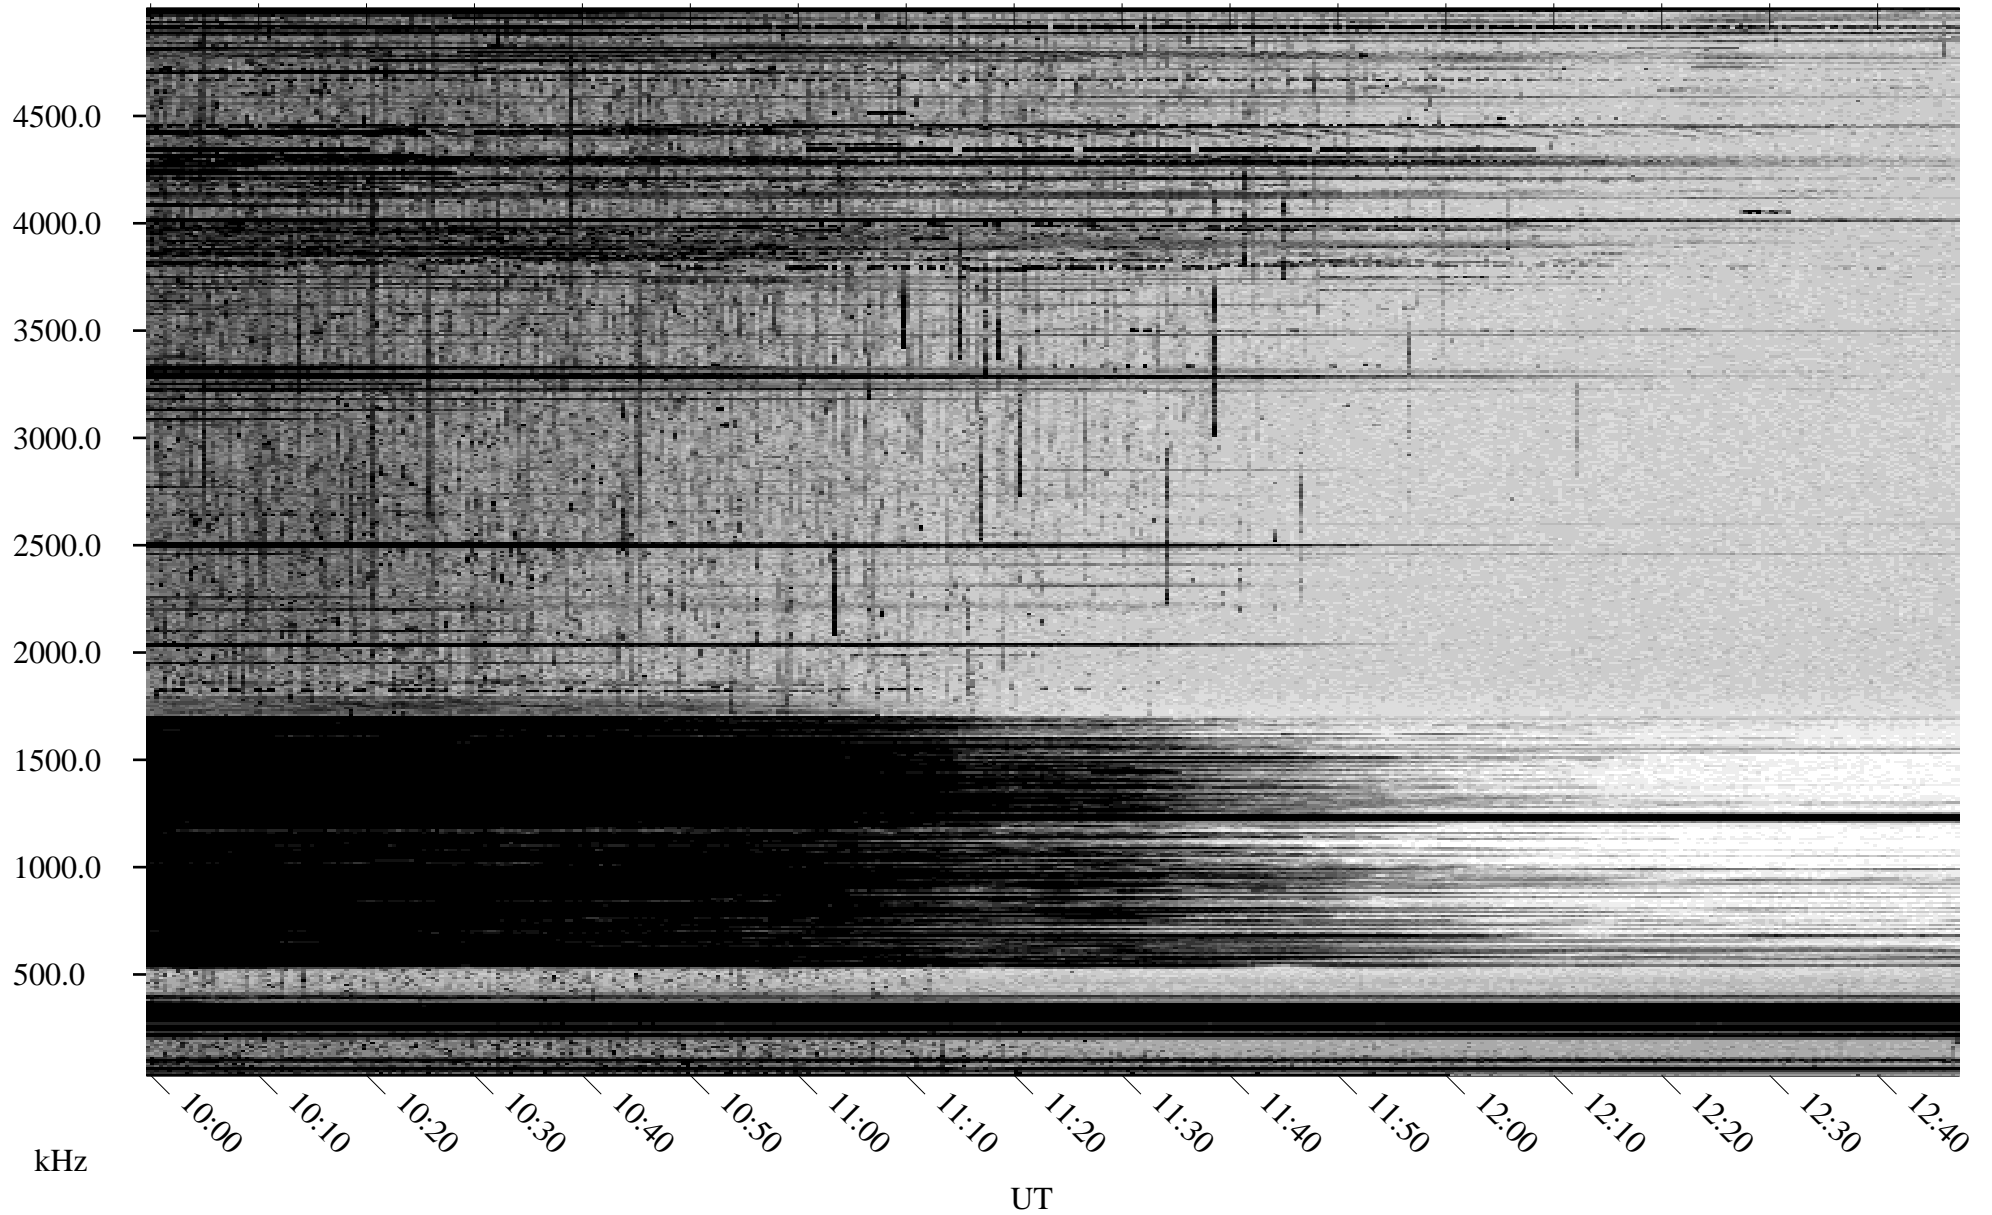

# 09/11/2001 Churchill, Manitoba

Linear Scale    Black = 161    White = 15

ch01253l.r00m max\_12

Page 5

# 09/11/2001 Churchill, Manitoba

Linear Scale    Black = 161    White = 15

ch01253l.r00m max\_12

Page 6