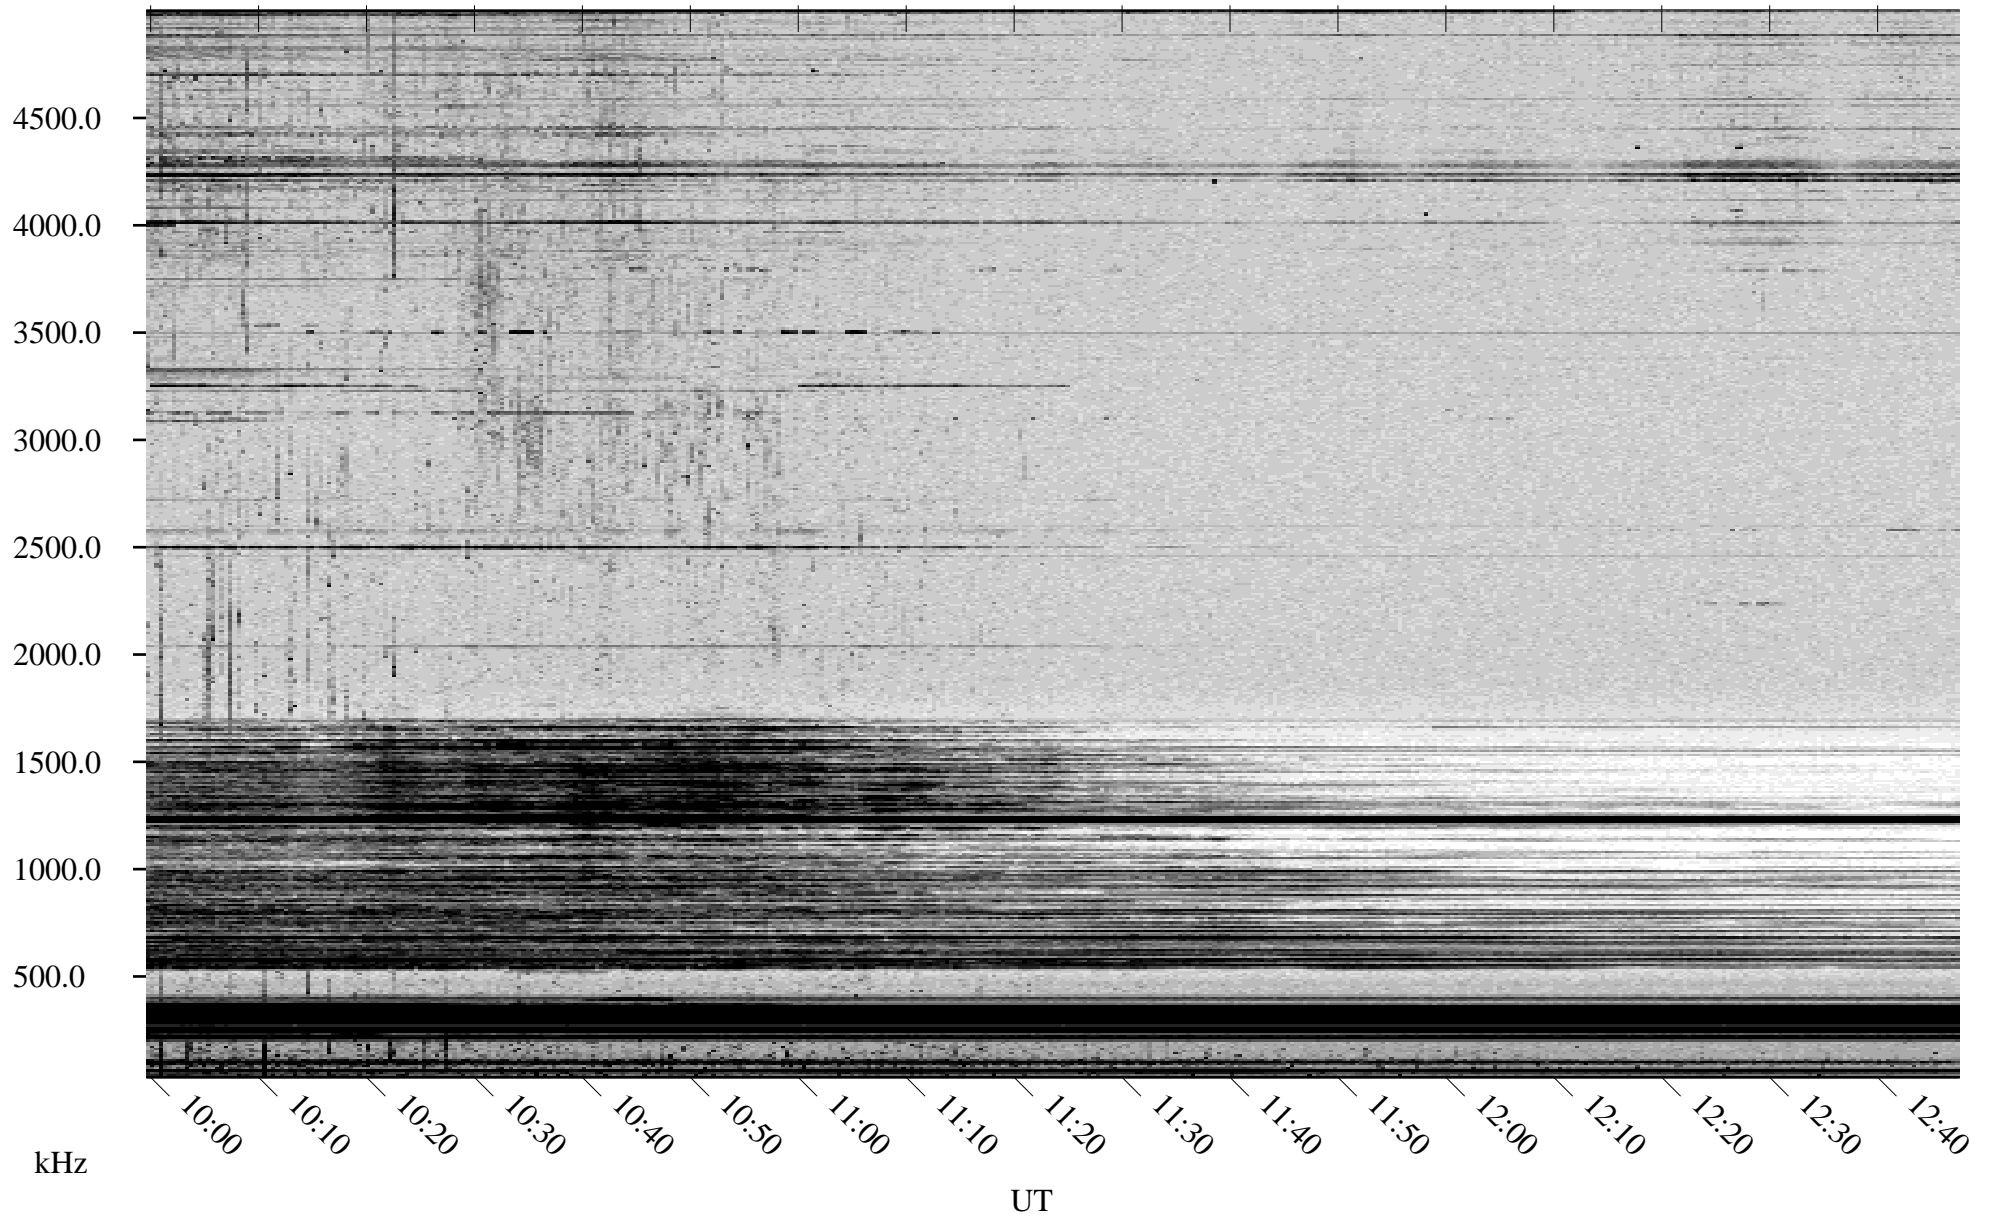

09/12/2001 Churchill, Manitoba

Linear Scale Black = 161 White = 15

ch01254l.r00m max_12

Page 3

09/12/2001 Churchill, Manitoba

Linear Scale Black = 161 White = 15

ch01254l.r00m max_12

Page 4

09/12/2001 Churchill, Manitoba

Linear Scale Black = 161 White = 15

ch01254l.r00m max_12

Page 5

09/12/2001 Churchill, Manitoba

Linear Scale Black = 161 White = 15

ch01254l.r00m max_12

Page 6

09/12/2001 Churchill, Manitoba

Linear Scale Black = 161 White = 15

ch01254l.r00m max_12

Page 7

09/12/2001 Churchill, Manitoba

Linear Scale Black = 161 White = 15

ch01254l.r00m max_12