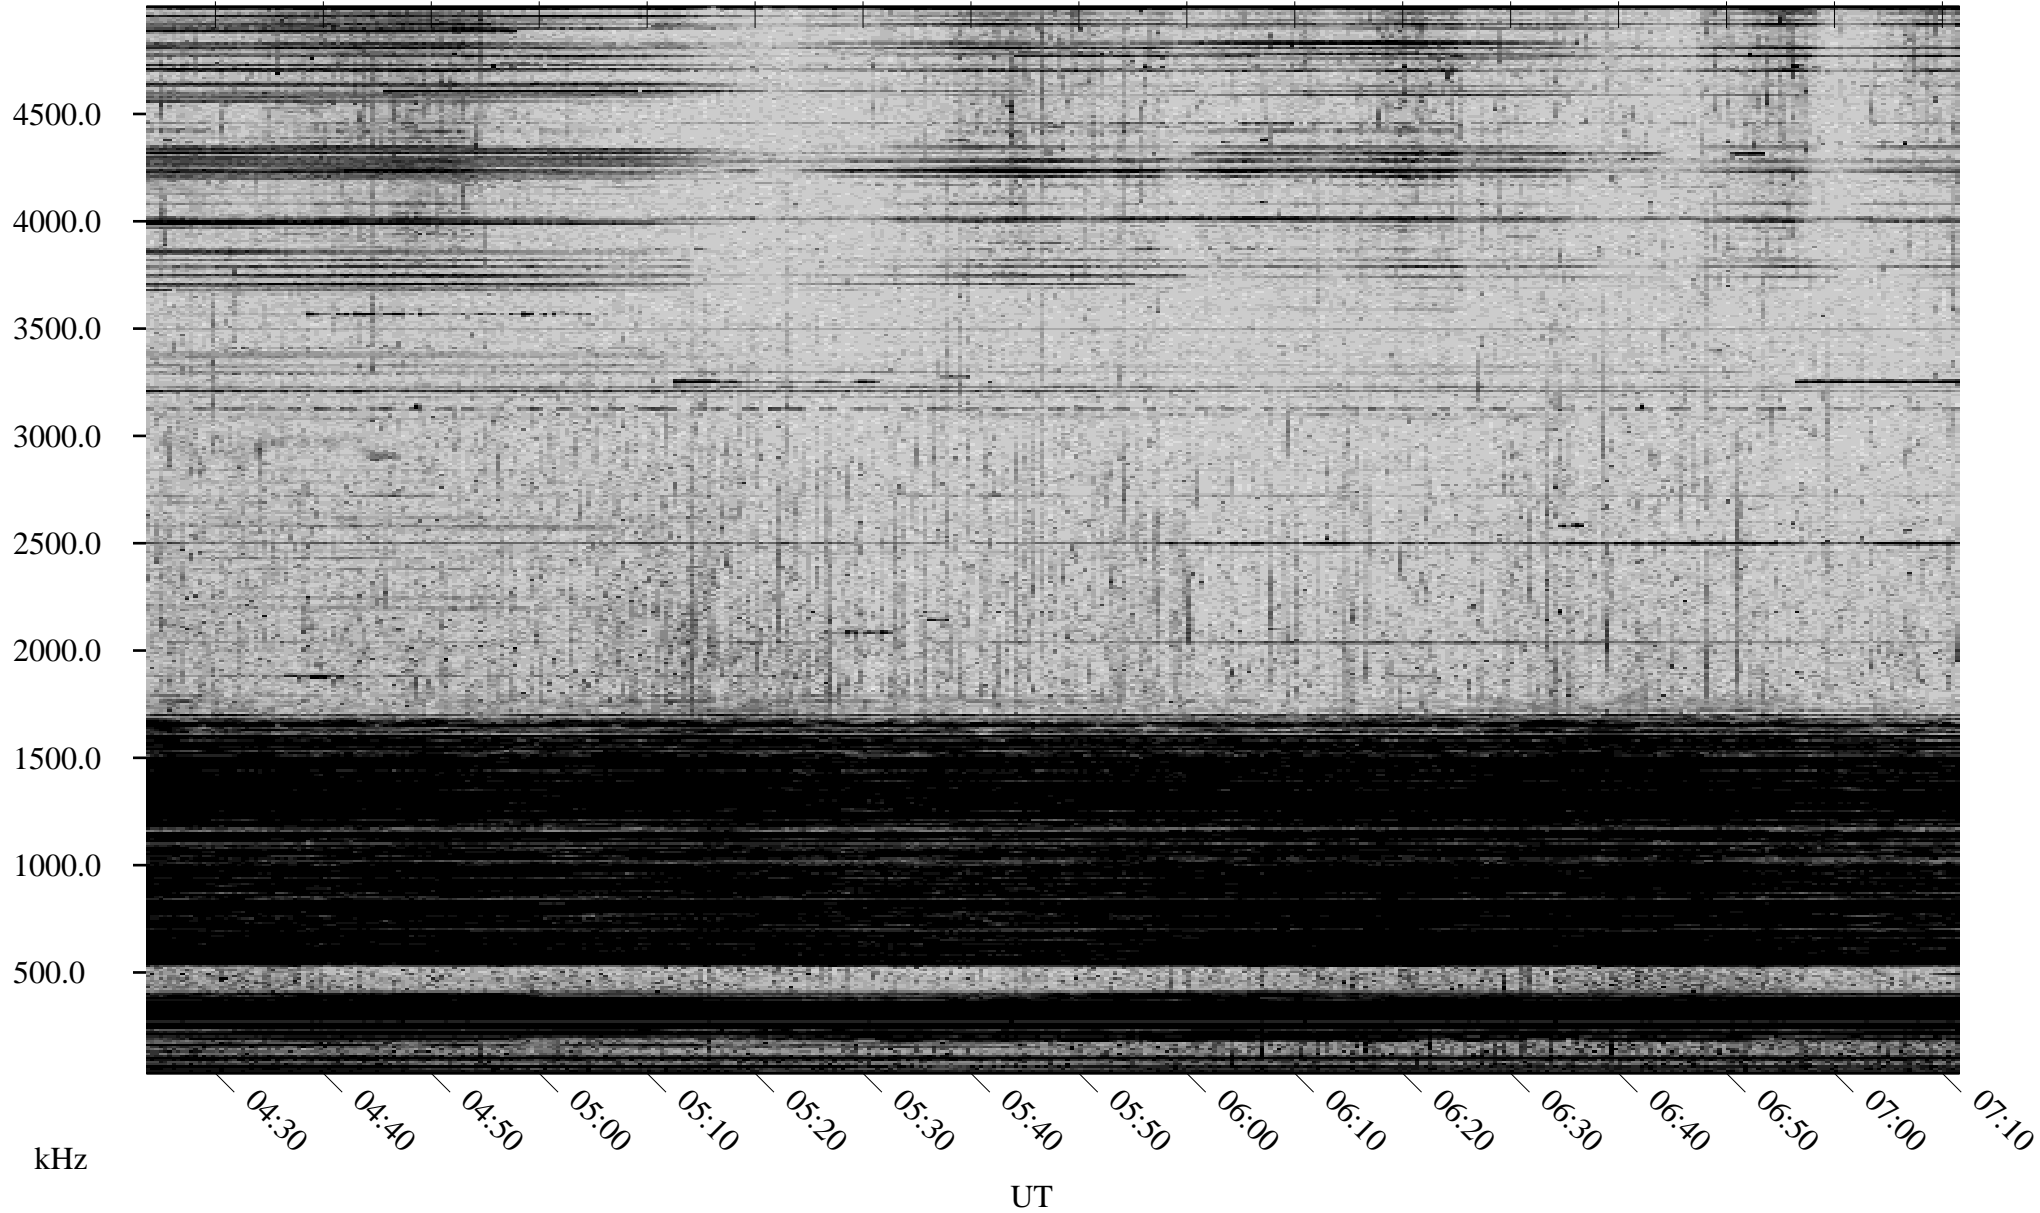

09/11/2001 Churchill, Manitoba

Linear Scale Black = 161 White = 15

ch01254l.r00m max_12

Page 1

09/11/2001 Churchill, Manitoba

Linear Scale Black = 161 White = 15

ch01254l.r00m max_12

Page 2

09/12/2001 Churchill, Manitoba

Linear Scale Black = 161 White = 15

ch01254l.r00m max_12

Page 3

09/12/2001 Churchill, Manitoba

Linear Scale Black = 161 White = 15

ch01254l.r00m max_12

Page 4

09/12/2001 Churchill, Manitoba

Linear Scale Black = 161 White = 15

ch01254l.r00m max_12

Page 5

09/12/2001 Churchill, Manitoba

Linear Scale Black = 161 White = 15

ch01254l.r00m max_12

Page 6

09/12/2001 Churchill, Manitoba

Linear Scale Black = 161 White = 15

ch01254l.r00m max_12

Page 7

09/12/2001 Churchill, Manitoba

Linear Scale Black = 161 White = 15

ch01254l.r00m max_12