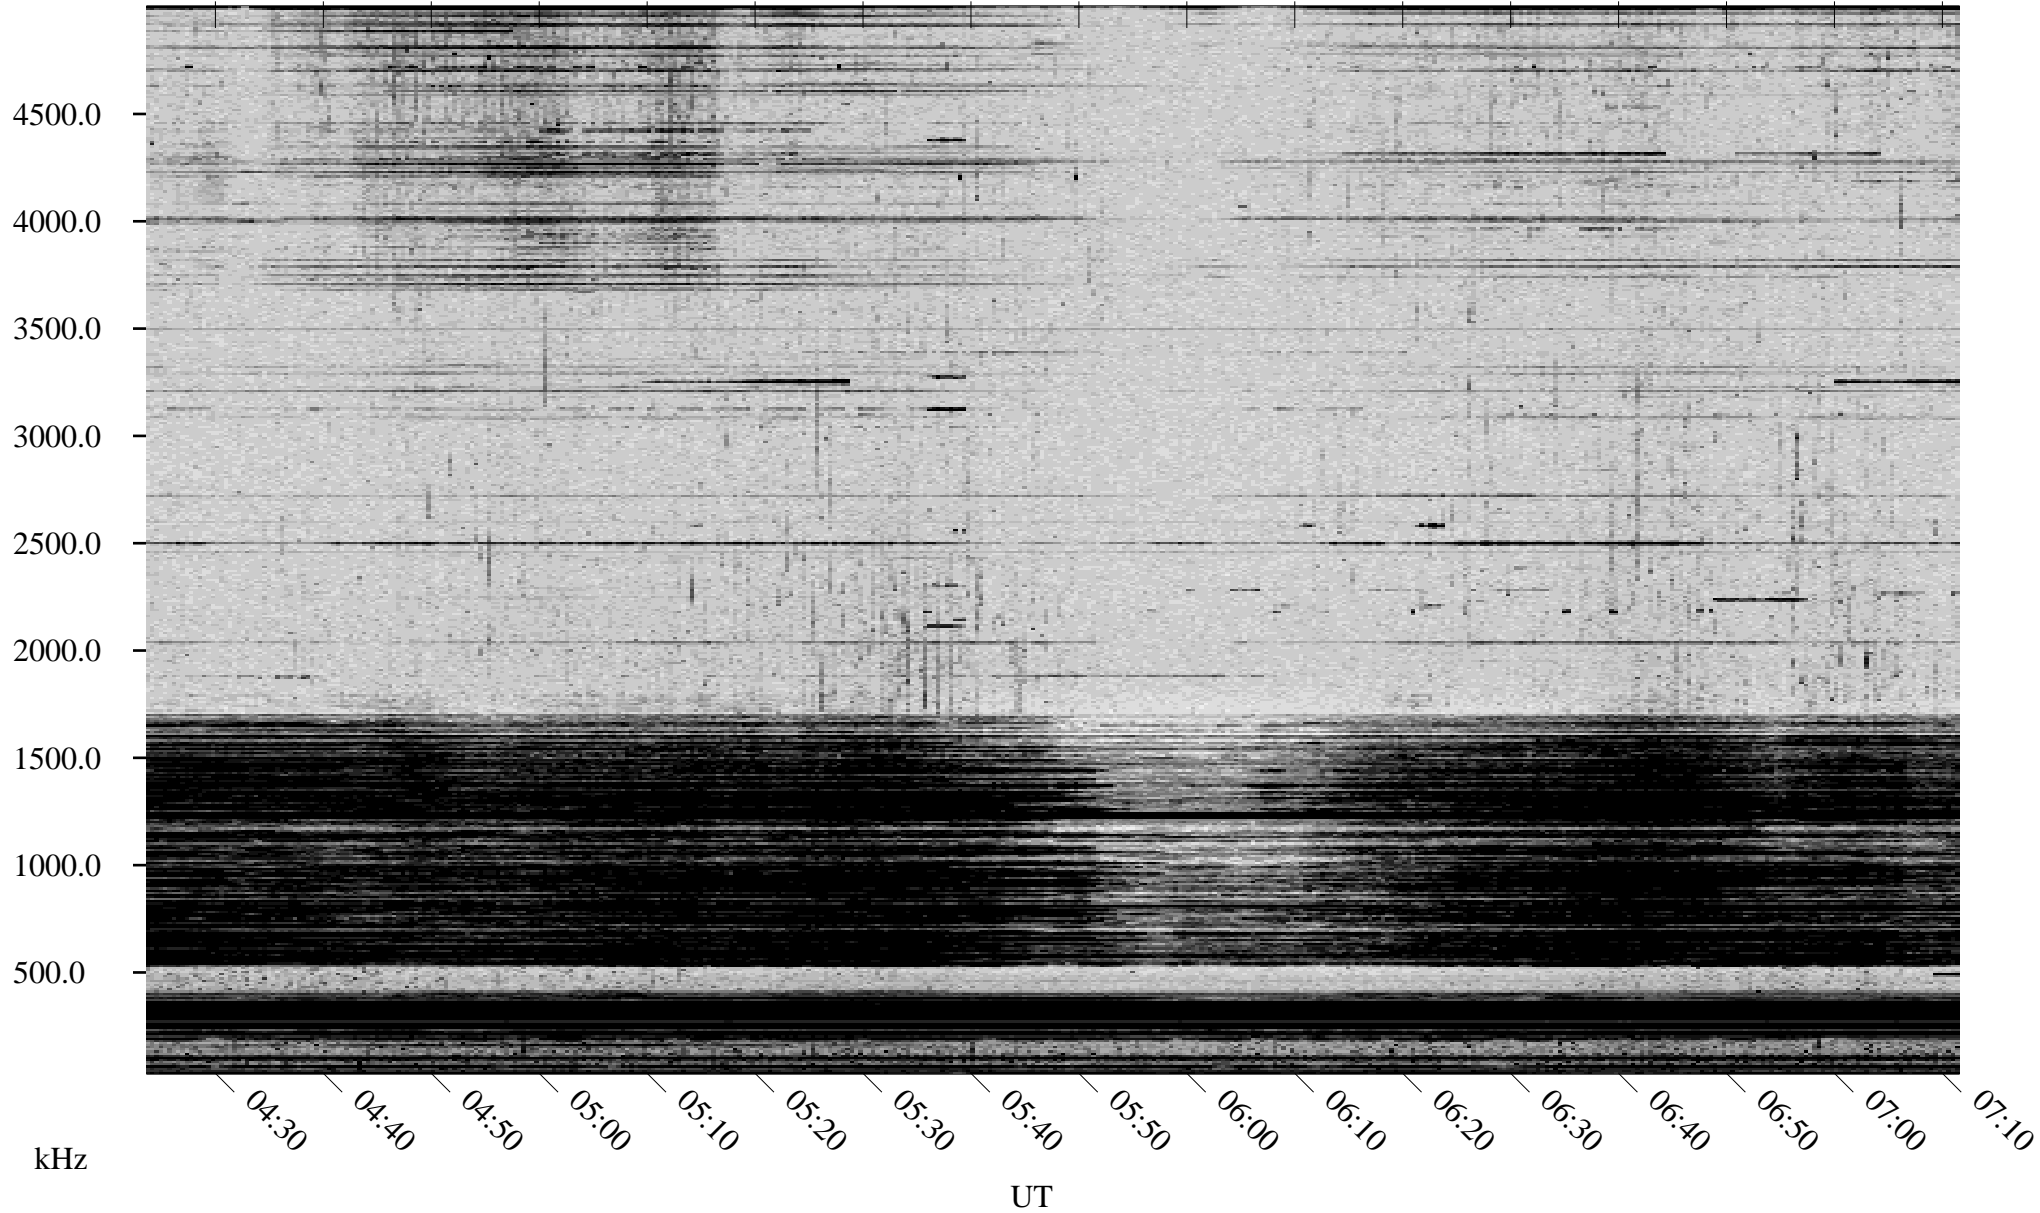

# 09/12/2001 Churchill, Manitoba

Linear Scale    Black = 161    White = 15

ch01255l.r00m max\_12

Page 1

# 09/12/2001 Churchill, Manitoba

Linear Scale    Black = 161    White = 15

ch012551.r00m max\_12

Page 2

# 09/13/2001 Churchill, Manitoba

Linear Scale    Black = 161    White = 15

ch01255l.r00m max\_12

Page 3

# 09/13/2001 Churchill, Manitoba

Linear Scale    Black = 161    White = 15

ch012551.r00m max\_12

Page 4