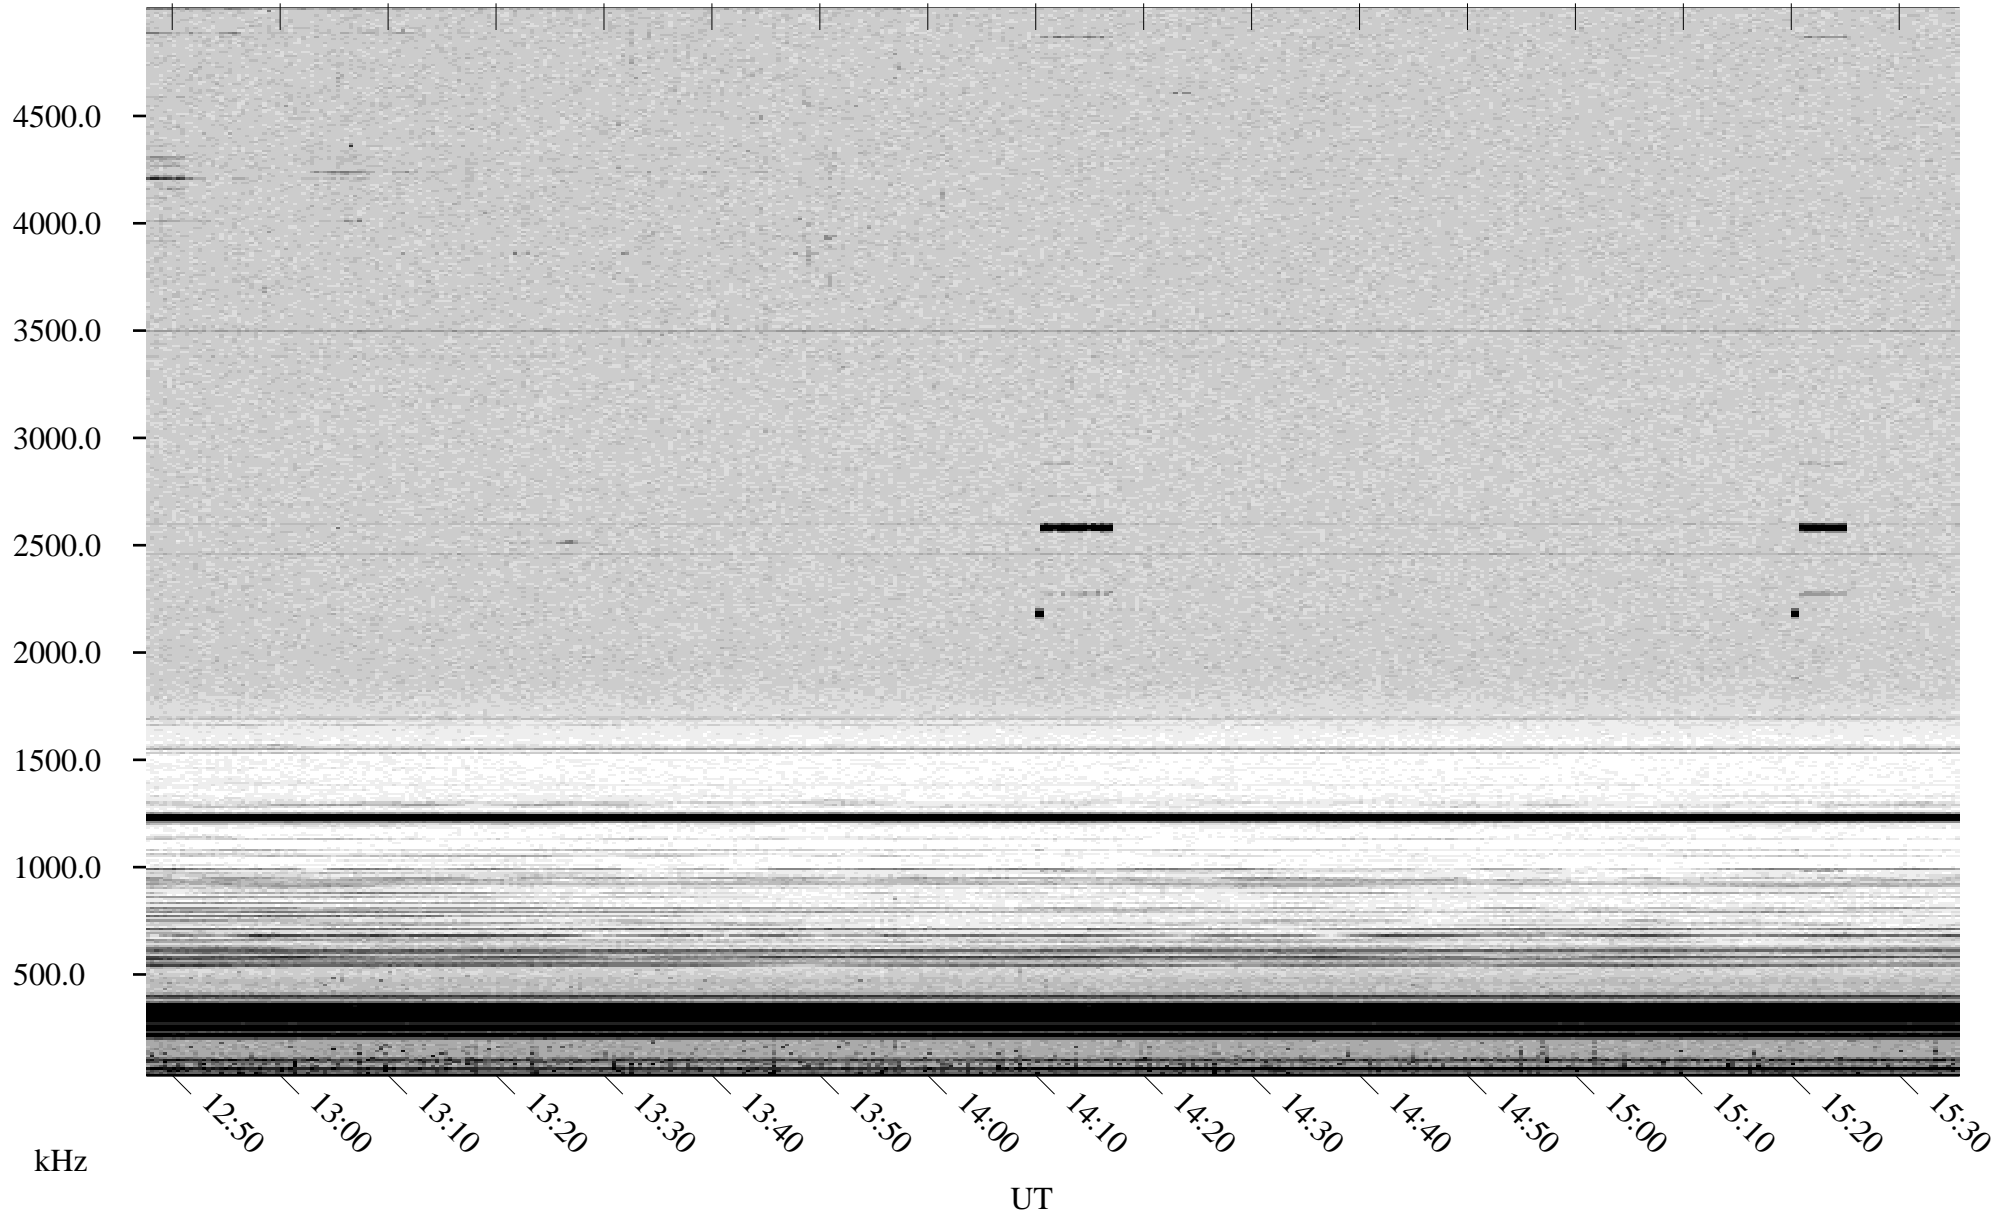

# 09/13/2001 Churchill, Manitoba

Linear Scale    Black = 161    White = 15

ch01255l.r00m max\_12

Page 6

# 09/13/2001 Churchill, Manitoba

Linear Scale Black = 161 White = 15

ch01255l.r00m max\_12

Page 7

# 09/13/2001 Churchill, Manitoba

Linear Scale    Black = 161    White = 15

ch012551.r00m max\_12

Page 8