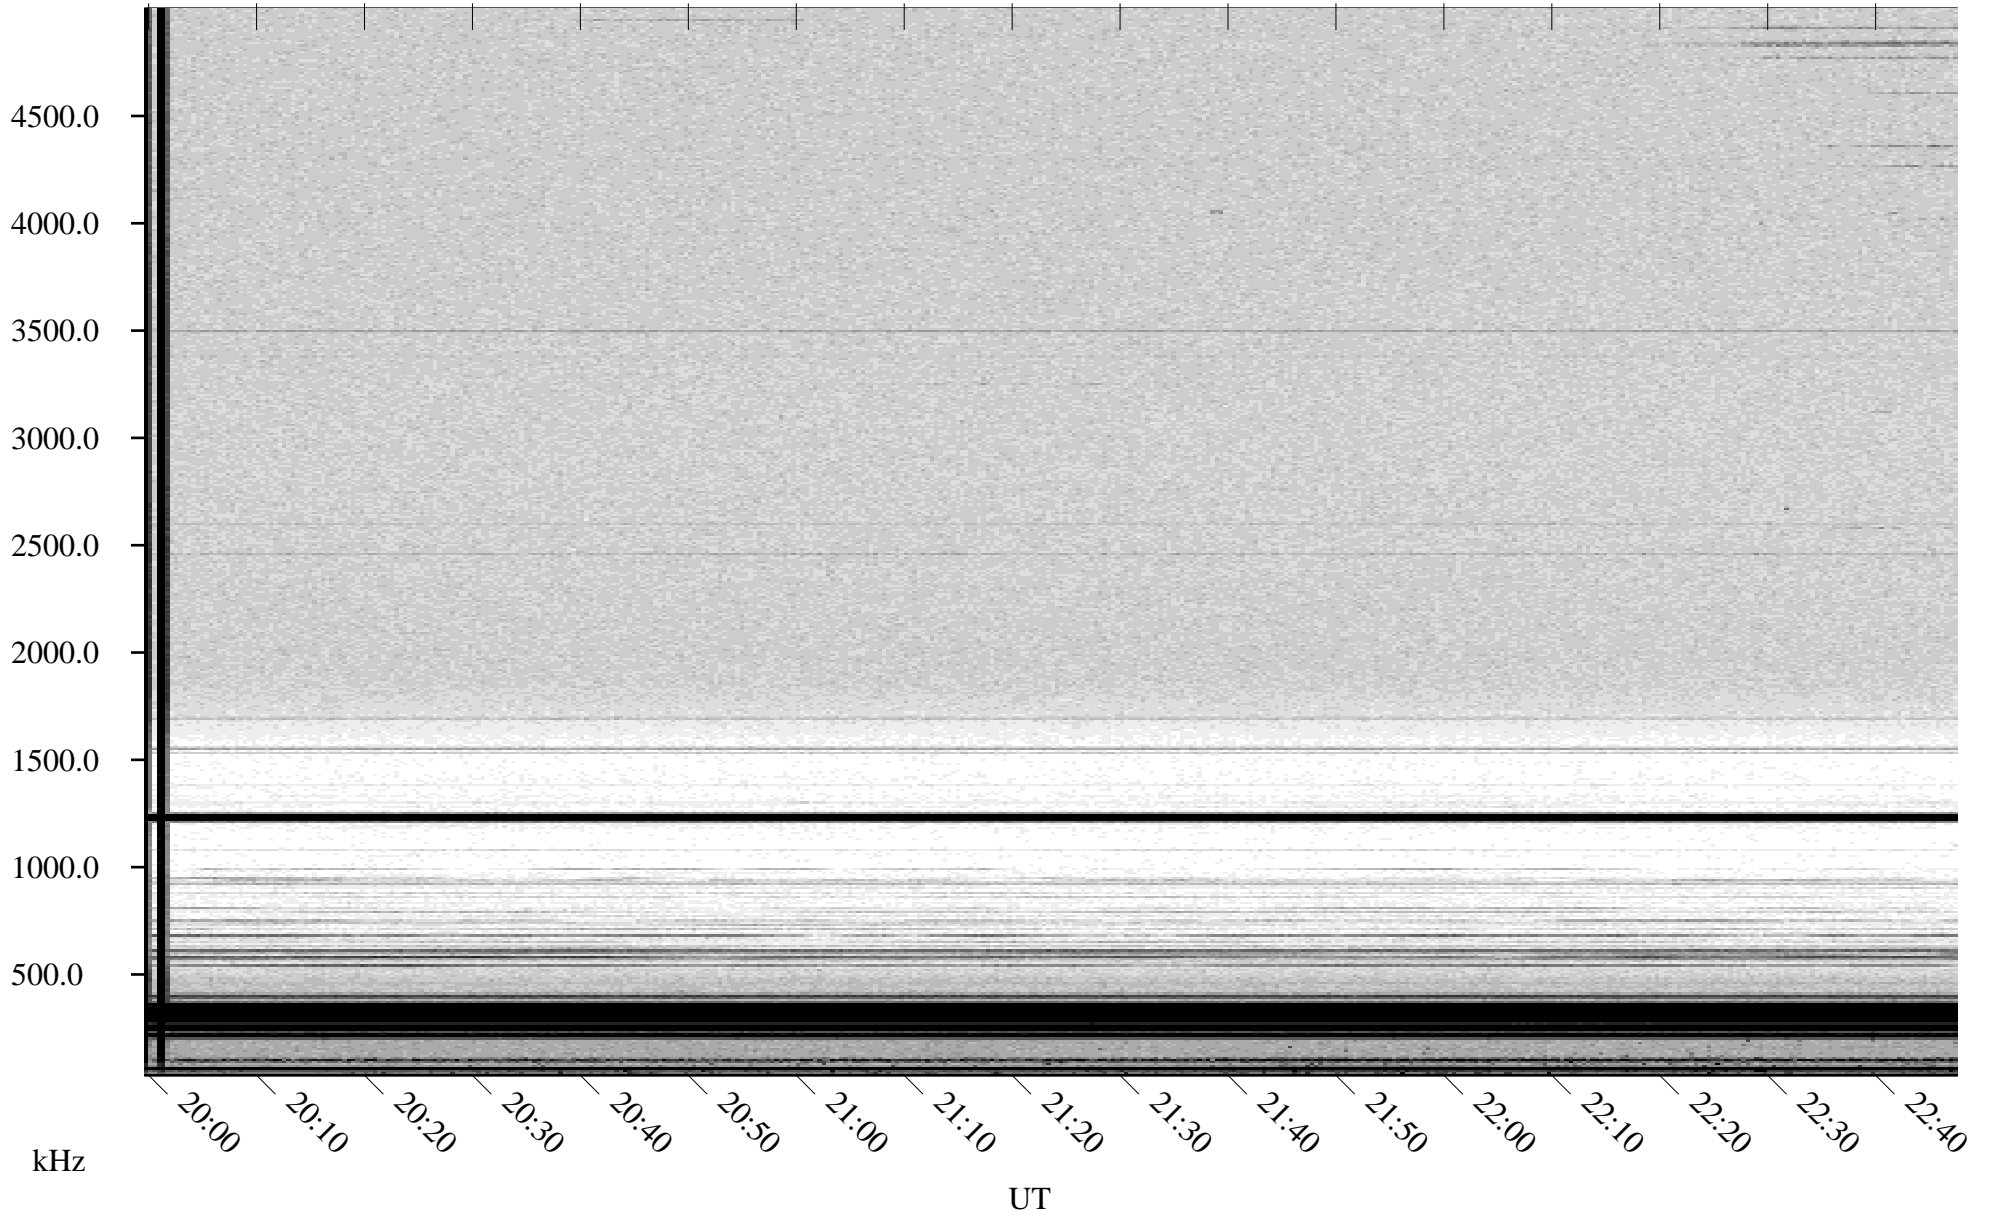

# 09/12/2001 Churchill, Manitoba

Linear Scale    Black = 161    White = 15

ch01255l.r00m max\_12

Page 1

# 09/12/2001 Churchill, Manitoba

Linear Scale    Black = 161    White = 15

ch012551.r00m max\_12

Page 2

# 09/13/2001 Churchill, Manitoba

Linear Scale    Black = 161    White = 15

ch01255l.r00m max\_12

Page 3

# 09/13/2001 Churchill, Manitoba

Linear Scale    Black = 161    White = 15

ch012551.r00m max\_12

Page 4