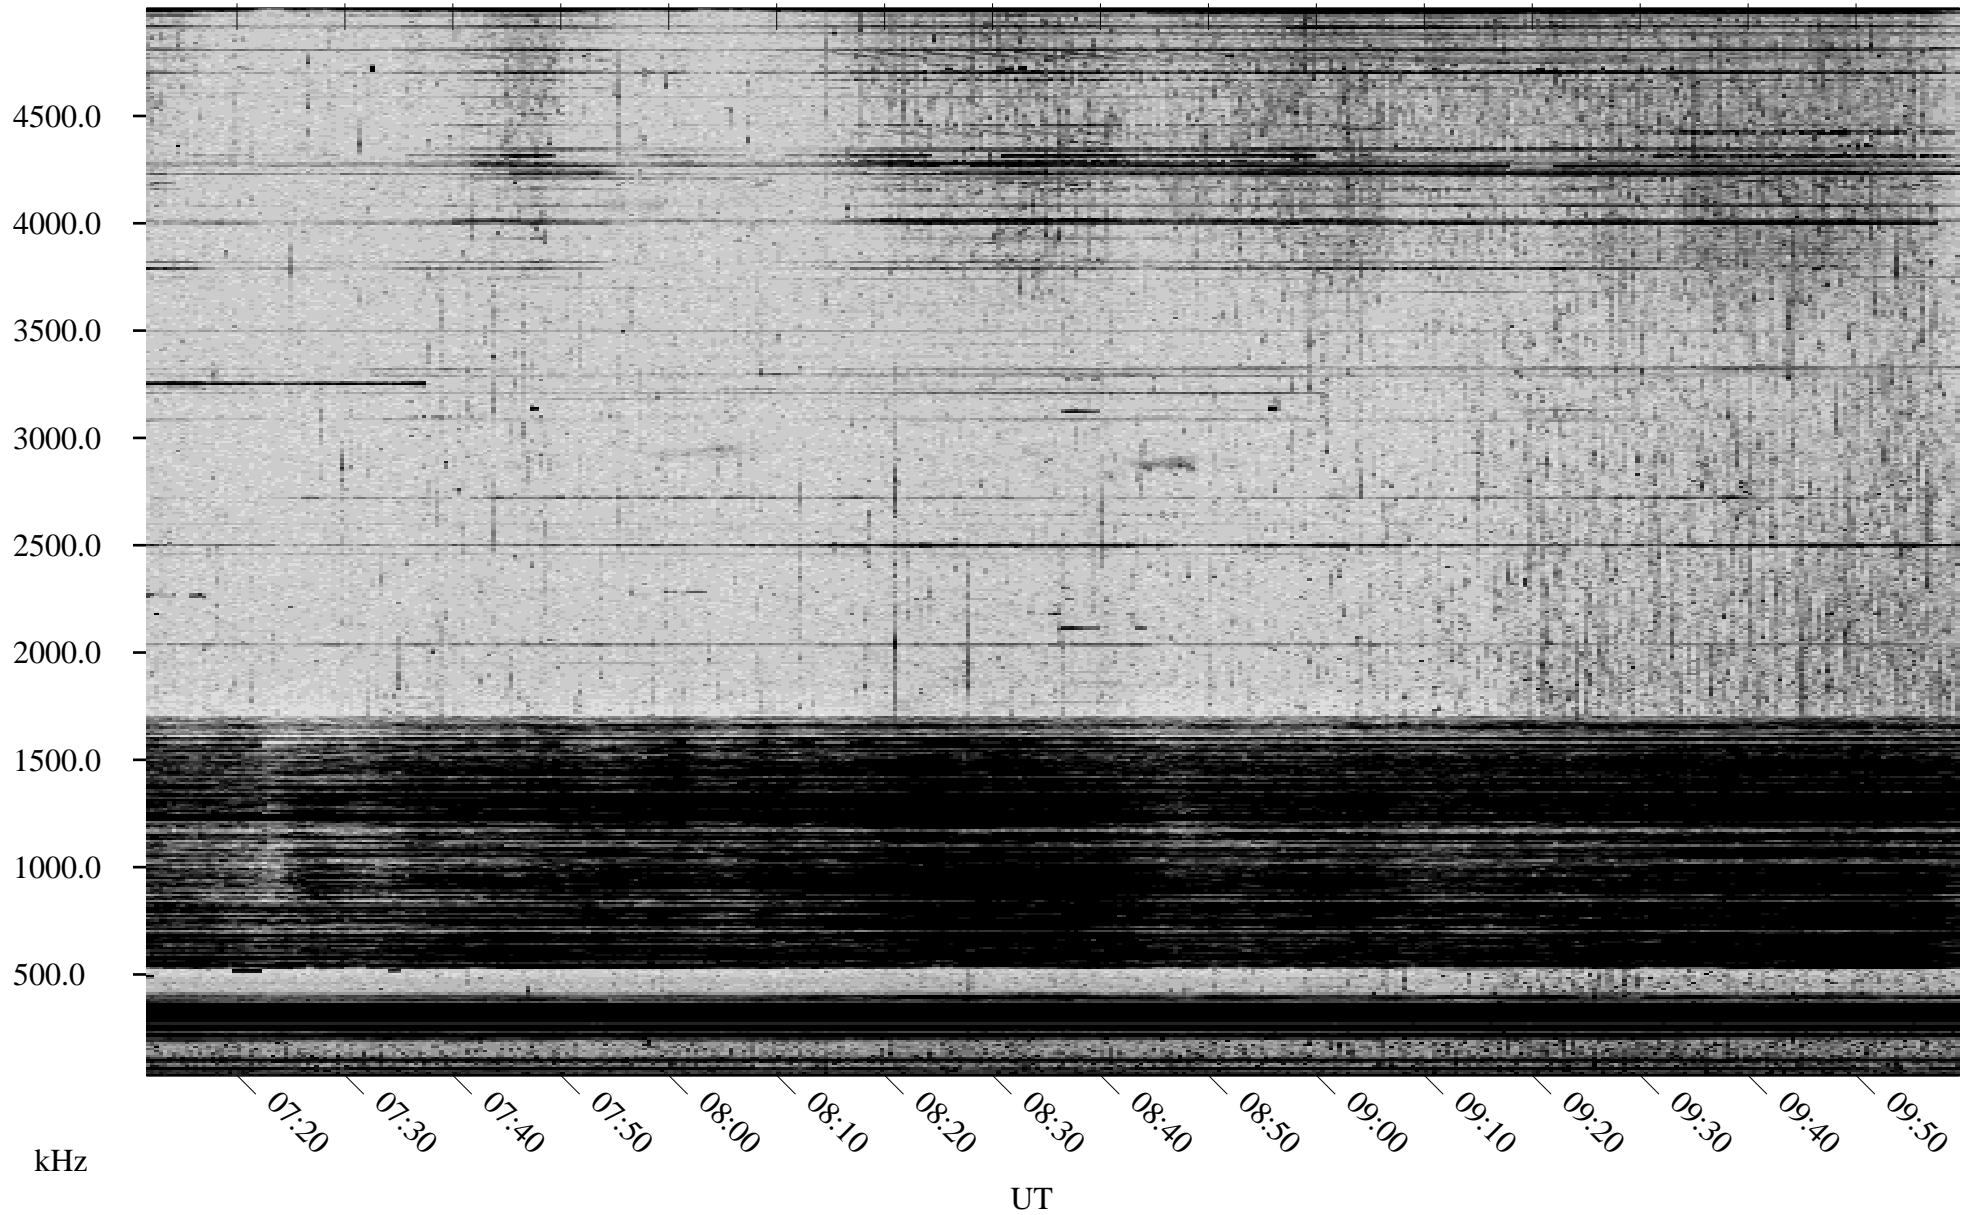

# 09/13/2001 Churchill, Manitoba

Linear Scale    Black = 161    White = 15

ch012551.r00m max\_12

Page 4

# 09/13/2001 Churchill, Manitoba

Linear Scale    Black = 161    White = 15

ch01255l.r00m max\_12

Page 5