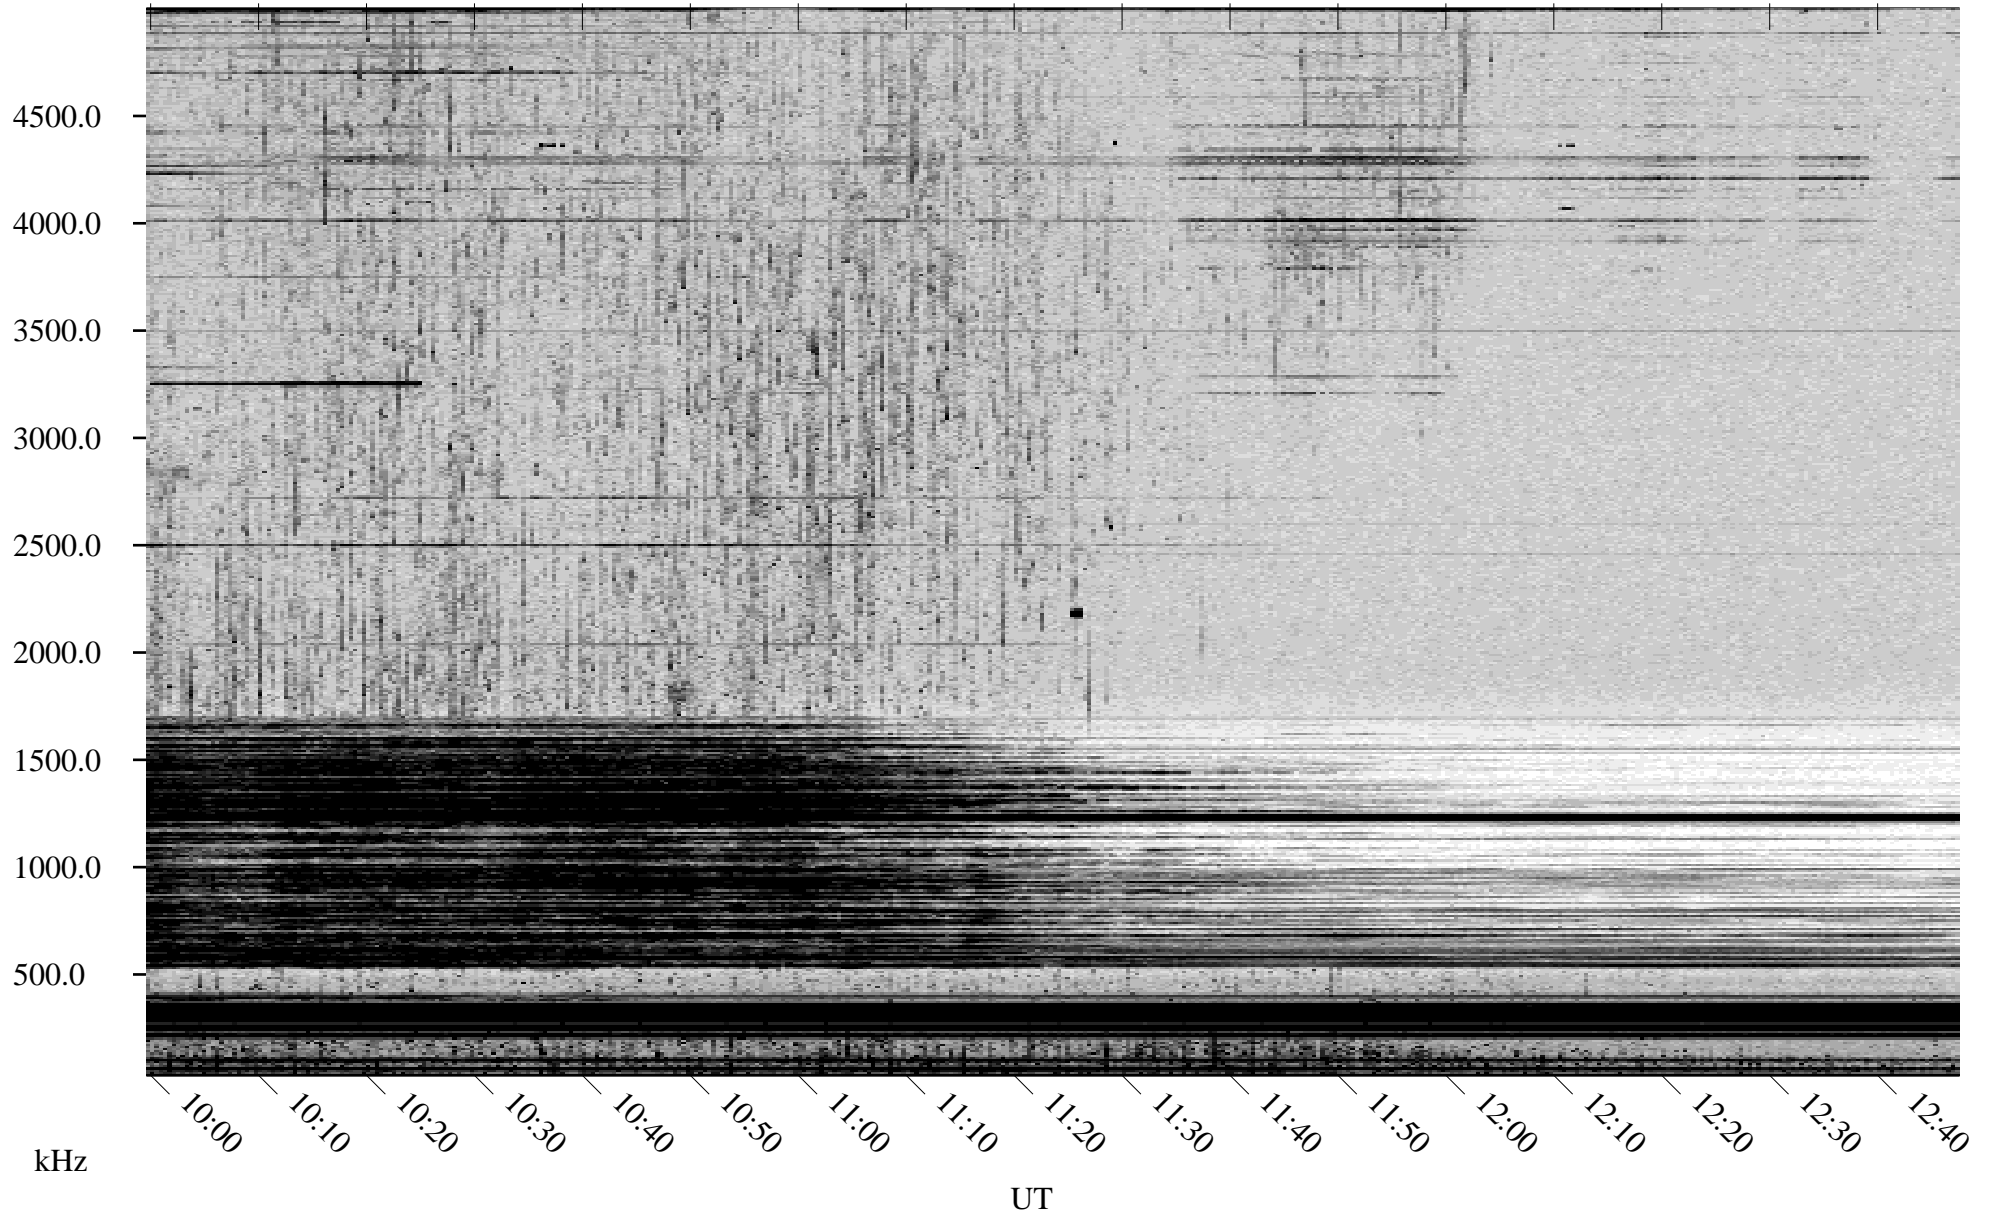

# 09/13/2001 Churchill, Manitoba

Linear Scale    Black = 161    White = 15

ch012551.r00m max\_12

Page 4

# 09/13/2001 Churchill, Manitoba

Linear Scale    Black = 161    White = 15

ch01255l.r00m max\_12

Page 5

# 09/13/2001 Churchill, Manitoba

Linear Scale    Black = 161    White = 15

ch01255l.r00m max\_12

Page 6

# 09/13/2001 Churchill, Manitoba

Linear Scale Black = 161 White = 15

ch01255l.r00m max\_12

Page 7