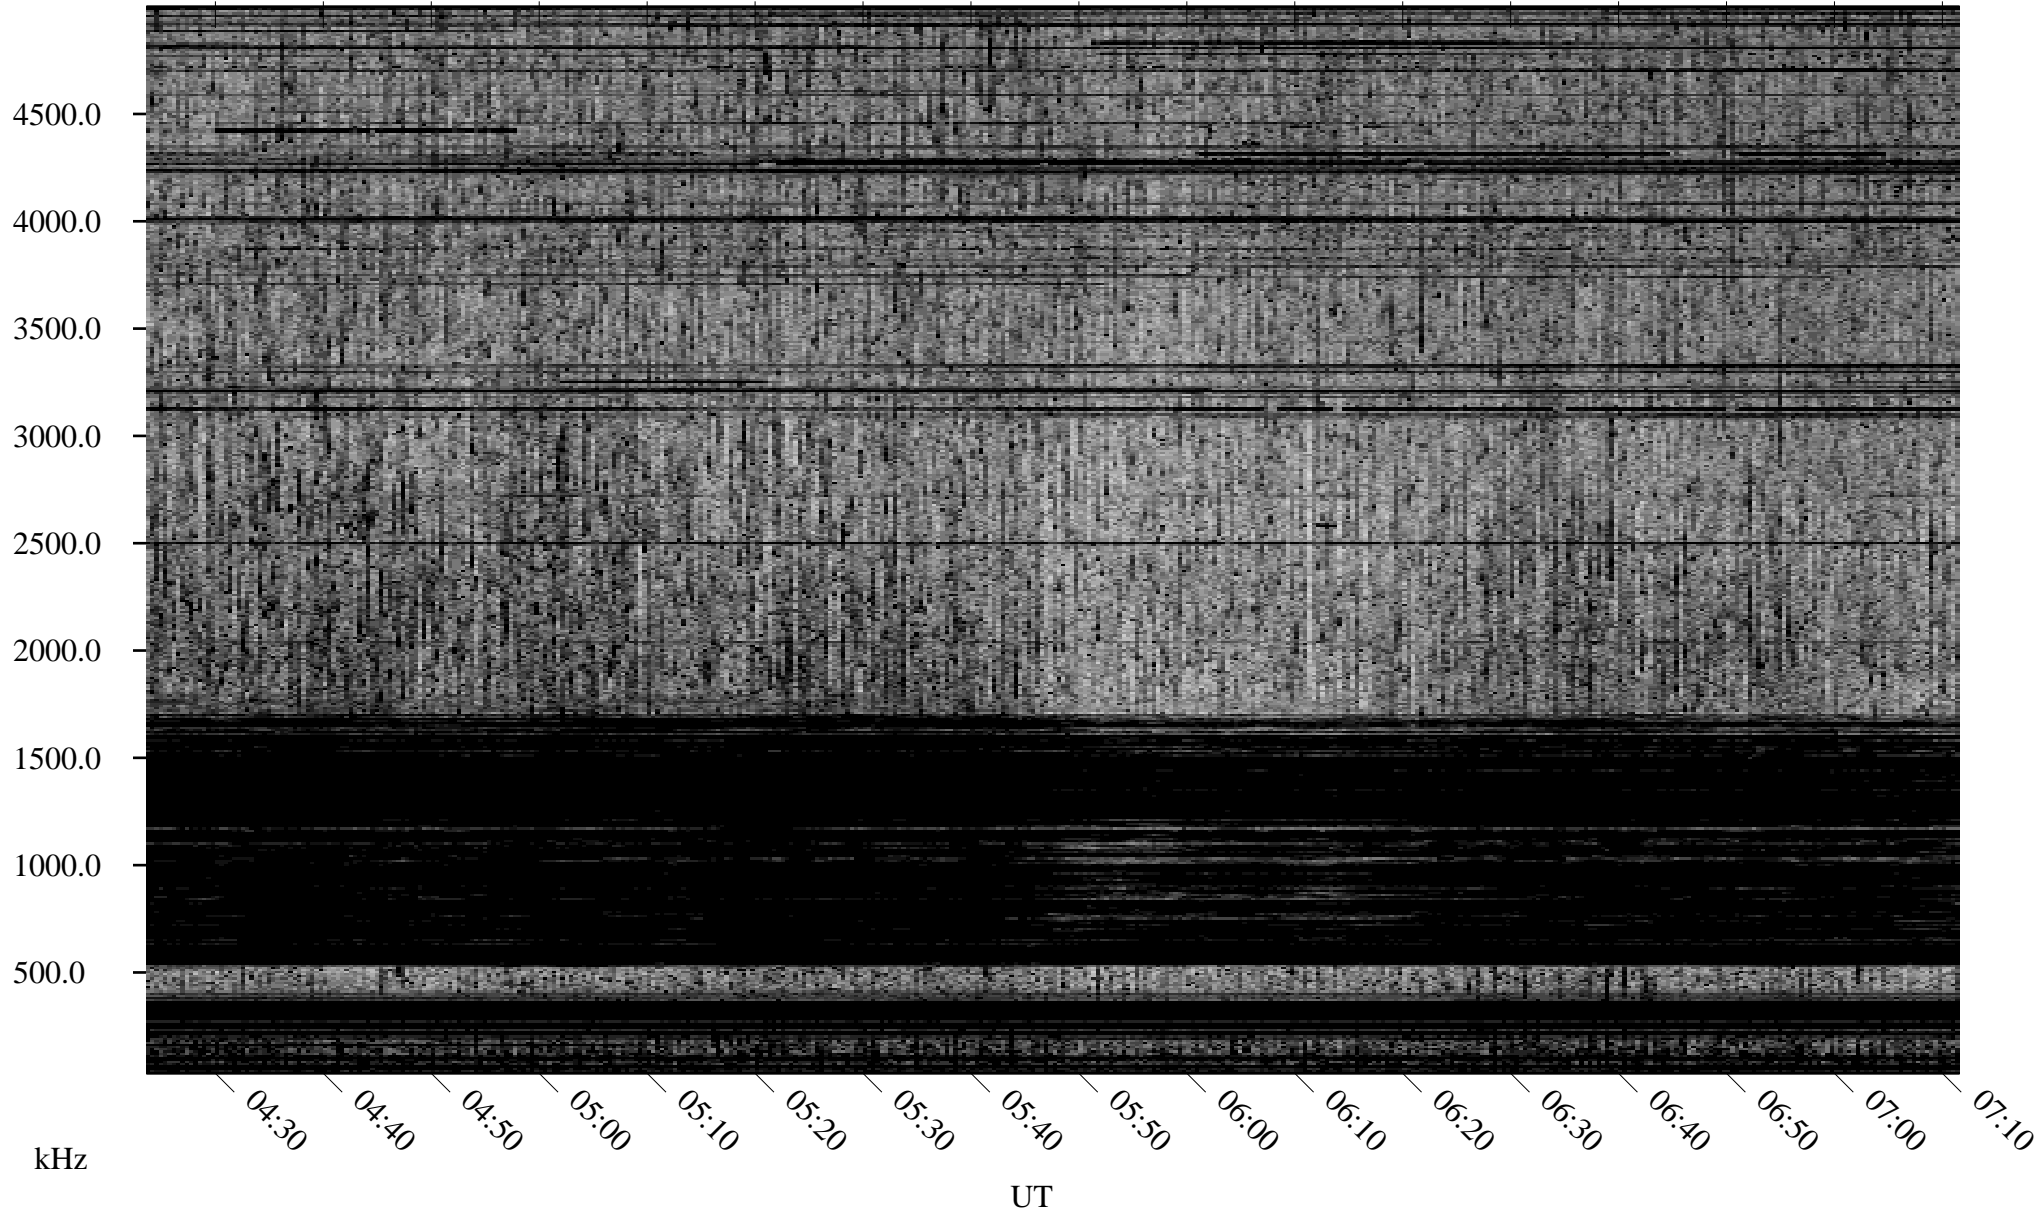

09/13/2001 Churchill, Manitoba

Linear Scale Black = 161 White = 15

ch01256l.r00m max_12

Page 1

09/13/2001 Churchill, Manitoba

Linear Scale Black = 161 White = 15

ch01256l.r00m max_12

Page 2

09/14/2001 Churchill, Manitoba

Linear Scale Black = 161 White = 15

ch01256l.r00m max_12

Page 3

09/14/2001 Churchill, Manitoba

Linear Scale Black = 161 White = 15

ch01256l.r00m max_12

Page 4

09/14/2001 Churchill, Manitoba

Linear Scale Black = 161 White = 15

ch01256l.r00m max_12

Page 5

09/14/2001 Churchill, Manitoba

Linear Scale Black = 161 White = 15

ch01256l.r00m max_12

Page 6

09/14/2001 Churchill, Manitoba

Linear Scale Black = 161 White = 15

ch01256l.r00m max_12

Page 7

09/14/2001 Churchill, Manitoba

Linear Scale Black = 161 White = 15

ch01256l.r00m max_12