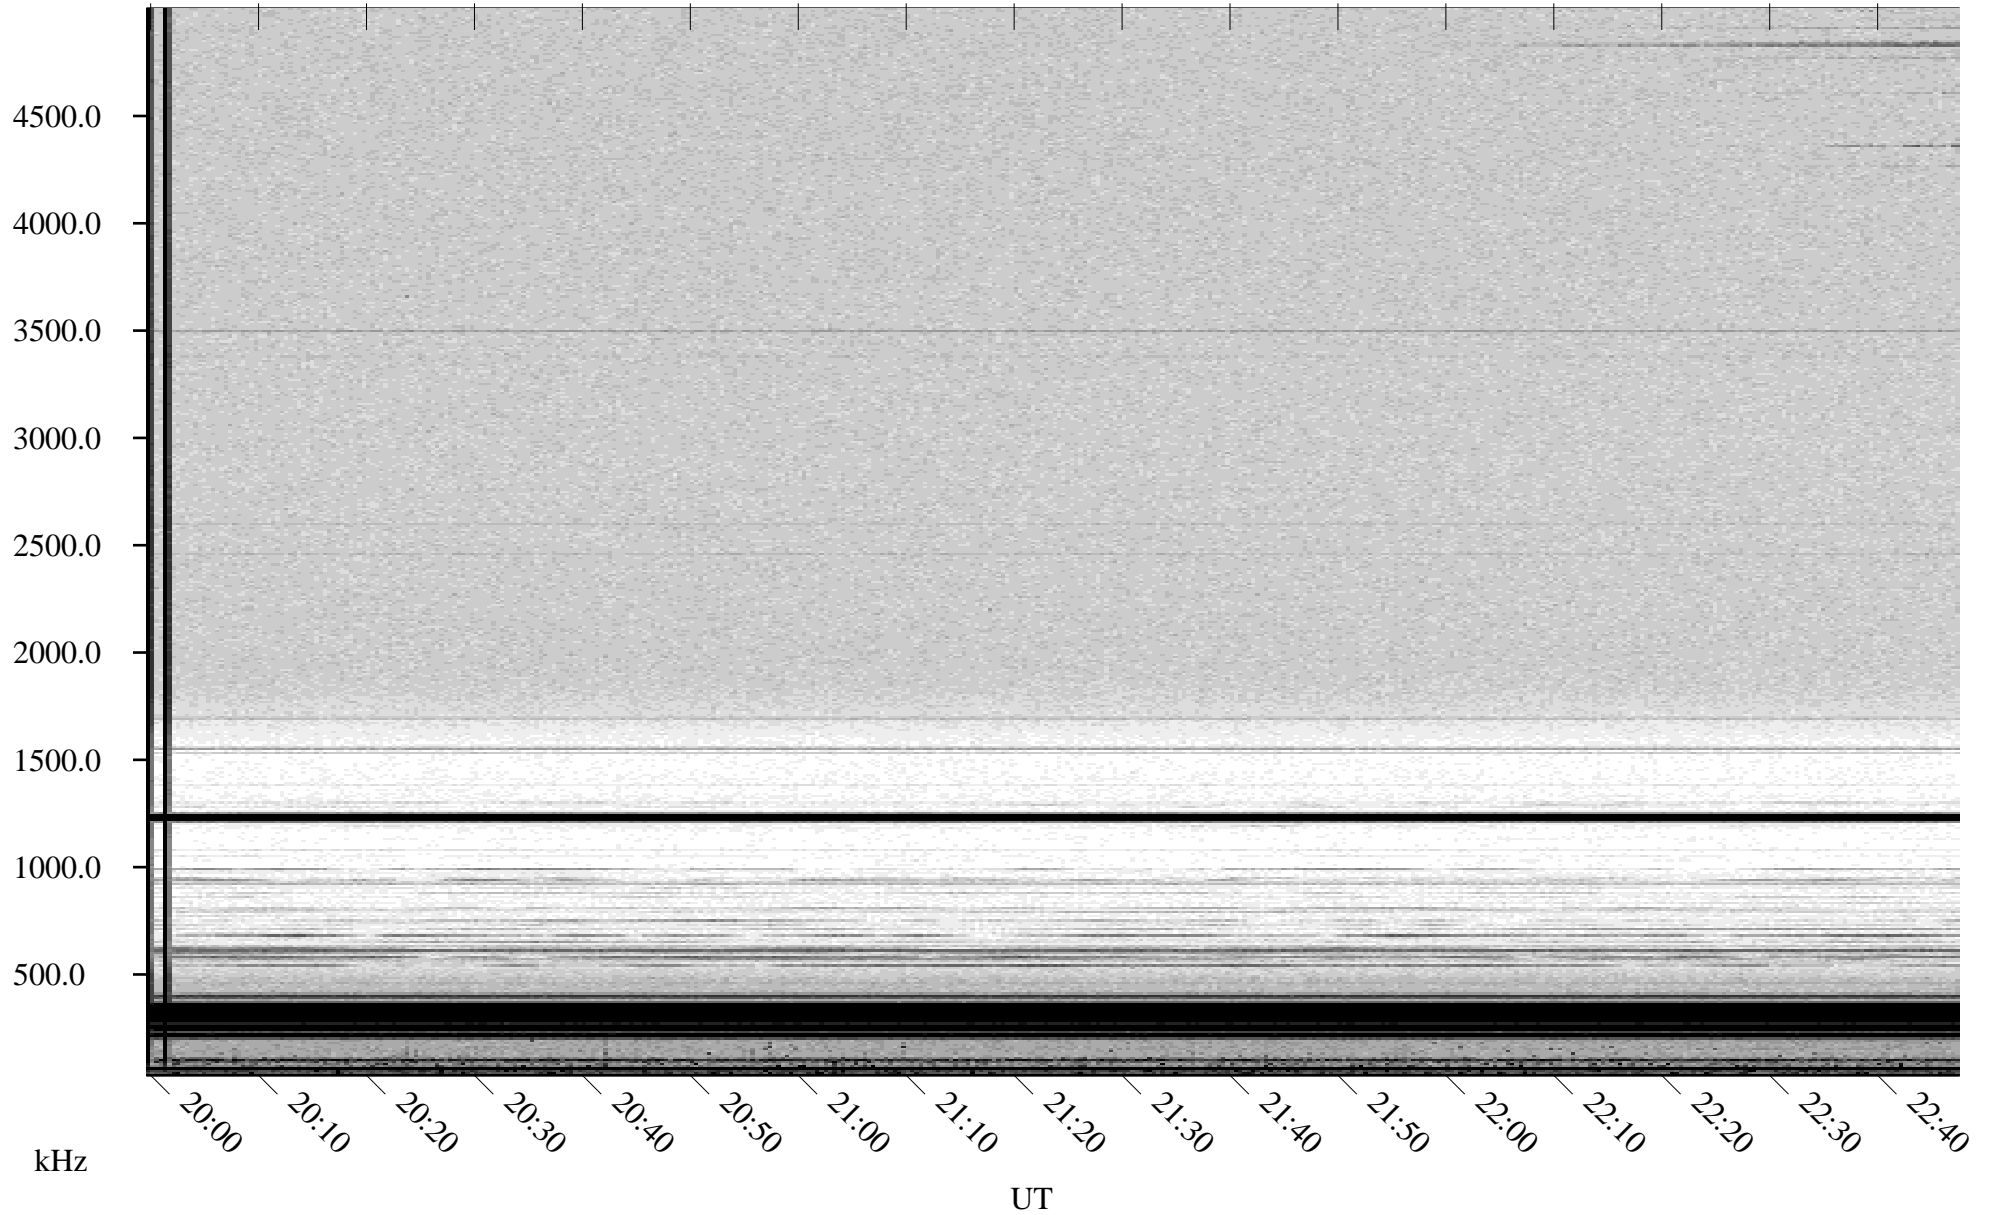

09/13/2001 Churchill, Manitoba

Linear Scale Black = 161 White = 15

ch01256l.r00m max_12

Page 1

09/13/2001 Churchill, Manitoba

Linear Scale Black = 161 White = 15

ch01256l.r00m max_12

Page 2

09/14/2001 Churchill, Manitoba

Linear Scale Black = 161 White = 15

ch01256l.r00m max_12

Page 3

09/14/2001 Churchill, Manitoba

Linear Scale Black = 161 White = 15

ch01256l.r00m max_12

Page 4

09/14/2001 Churchill, Manitoba

Linear Scale Black = 161 White = 15

ch01256l.r00m max_12

Page 5

09/14/2001 Churchill, Manitoba

Linear Scale Black = 161 White = 15

ch01256l.r00m max_12

Page 6

09/14/2001 Churchill, Manitoba

Linear Scale Black = 161 White = 15

ch01256l.r00m max_12

Page 7

09/14/2001 Churchill, Manitoba

Linear Scale Black = 161 White = 15

ch01256l.r00m max_12