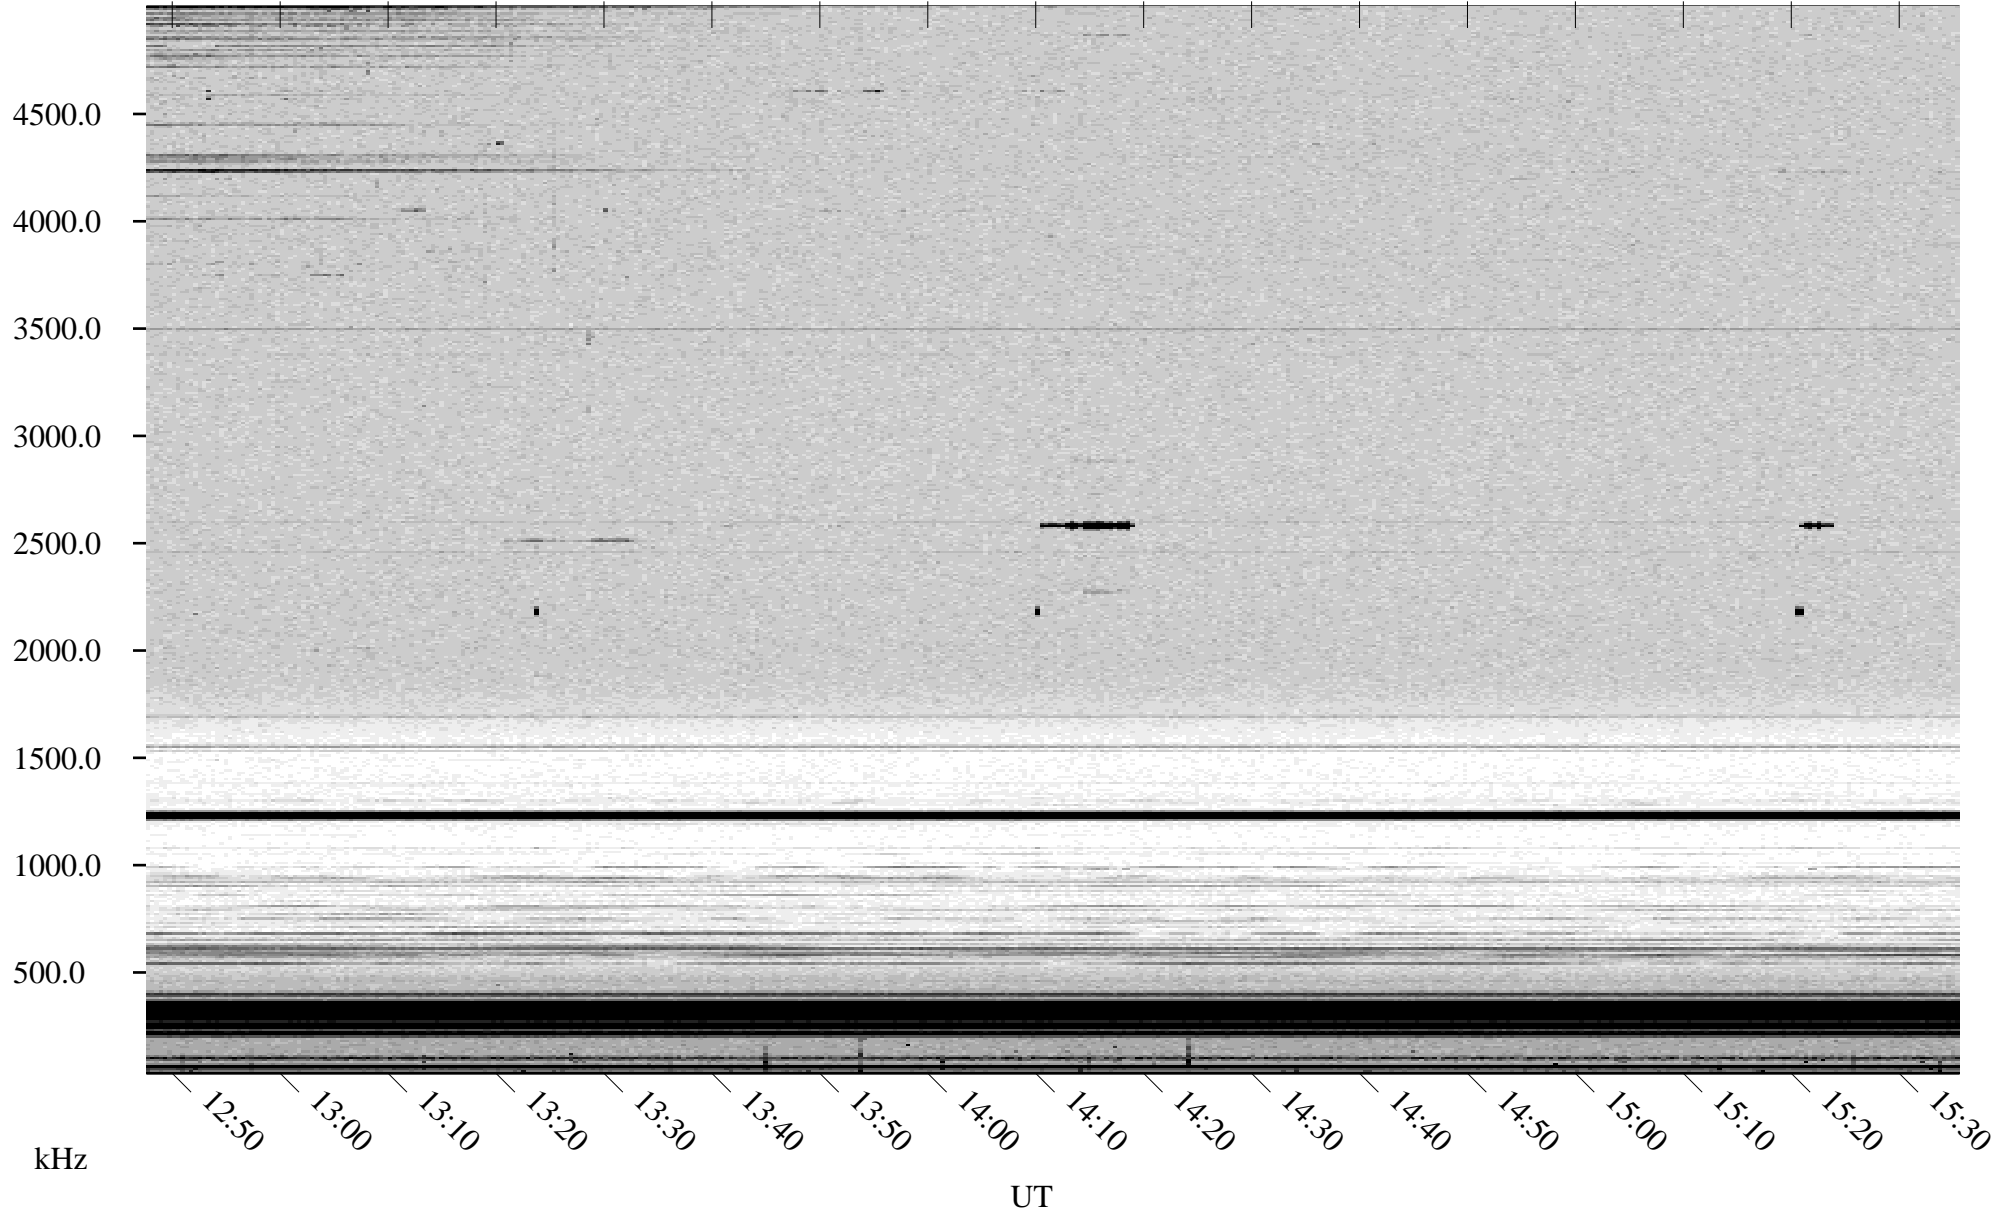

09/13/2001 Churchill, Manitoba

Linear Scale Black = 161 White = 15

ch01256l.r00m max_12

Page 1

09/13/2001 Churchill, Manitoba

Linear Scale Black = 161 White = 15

ch01256l.r00m max_12

Page 2

09/14/2001 Churchill, Manitoba

Linear Scale Black = 161 White = 15

ch01256l.r00m max_12

Page 3

09/14/2001 Churchill, Manitoba

Linear Scale Black = 161 White = 15

ch01256l.r00m max_12

Page 4

09/14/2001 Churchill, Manitoba

Linear Scale Black = 161 White = 15

ch01256l.r00m max_12

Page 5

09/14/2001 Churchill, Manitoba

Linear Scale Black = 161 White = 15

ch01256l.r00m max_12

Page 6

09/14/2001 Churchill, Manitoba

Linear Scale Black = 161 White = 15

ch01256l.r00m max_12

Page 7

09/14/2001 Churchill, Manitoba

Linear Scale Black = 161 White = 15

ch01256l.r00m max_12