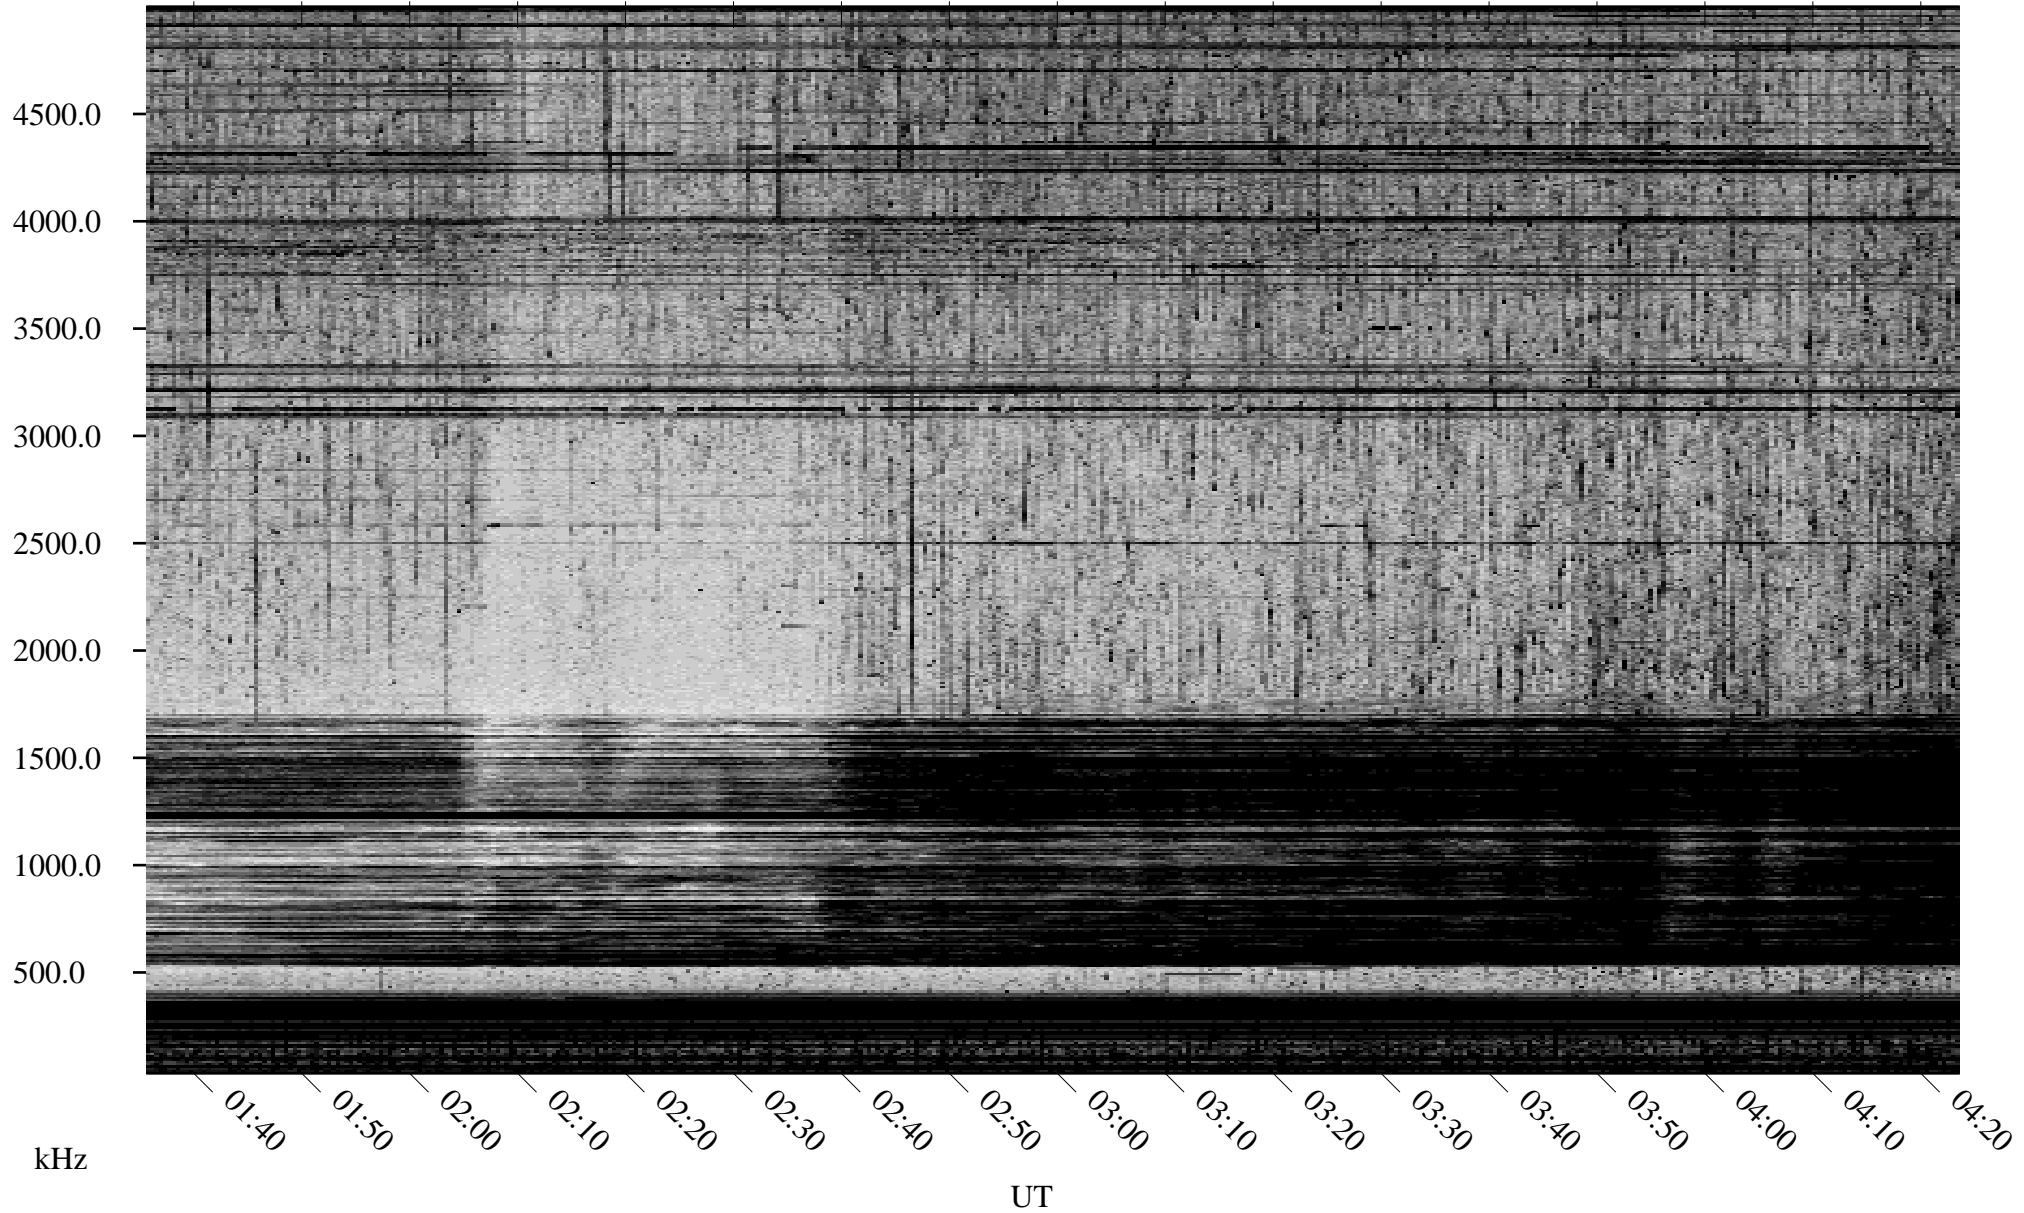

09/13/2001 Churchill, Manitoba

Linear Scale Black = 161 White = 15

ch01256l.r00m max_12

Page 1

09/13/2001 Churchill, Manitoba

Linear Scale Black = 161 White = 15

ch01256l.r00m max_12

Page 2

09/14/2001 Churchill, Manitoba

Linear Scale Black = 161 White = 15

ch01256l.r00m max_12

Page 3

09/14/2001 Churchill, Manitoba

Linear Scale Black = 161 White = 15

ch01256l.r00m max_12

Page 4

09/14/2001 Churchill, Manitoba

Linear Scale Black = 161 White = 15

ch01256l.r00m max_12

Page 5

09/14/2001 Churchill, Manitoba

Linear Scale Black = 161 White = 15

ch01256l.r00m max_12

Page 6

09/14/2001 Churchill, Manitoba

Linear Scale Black = 161 White = 15

ch01256l.r00m max_12

Page 7

09/14/2001 Churchill, Manitoba

Linear Scale Black = 161 White = 15

ch01256l.r00m max_12