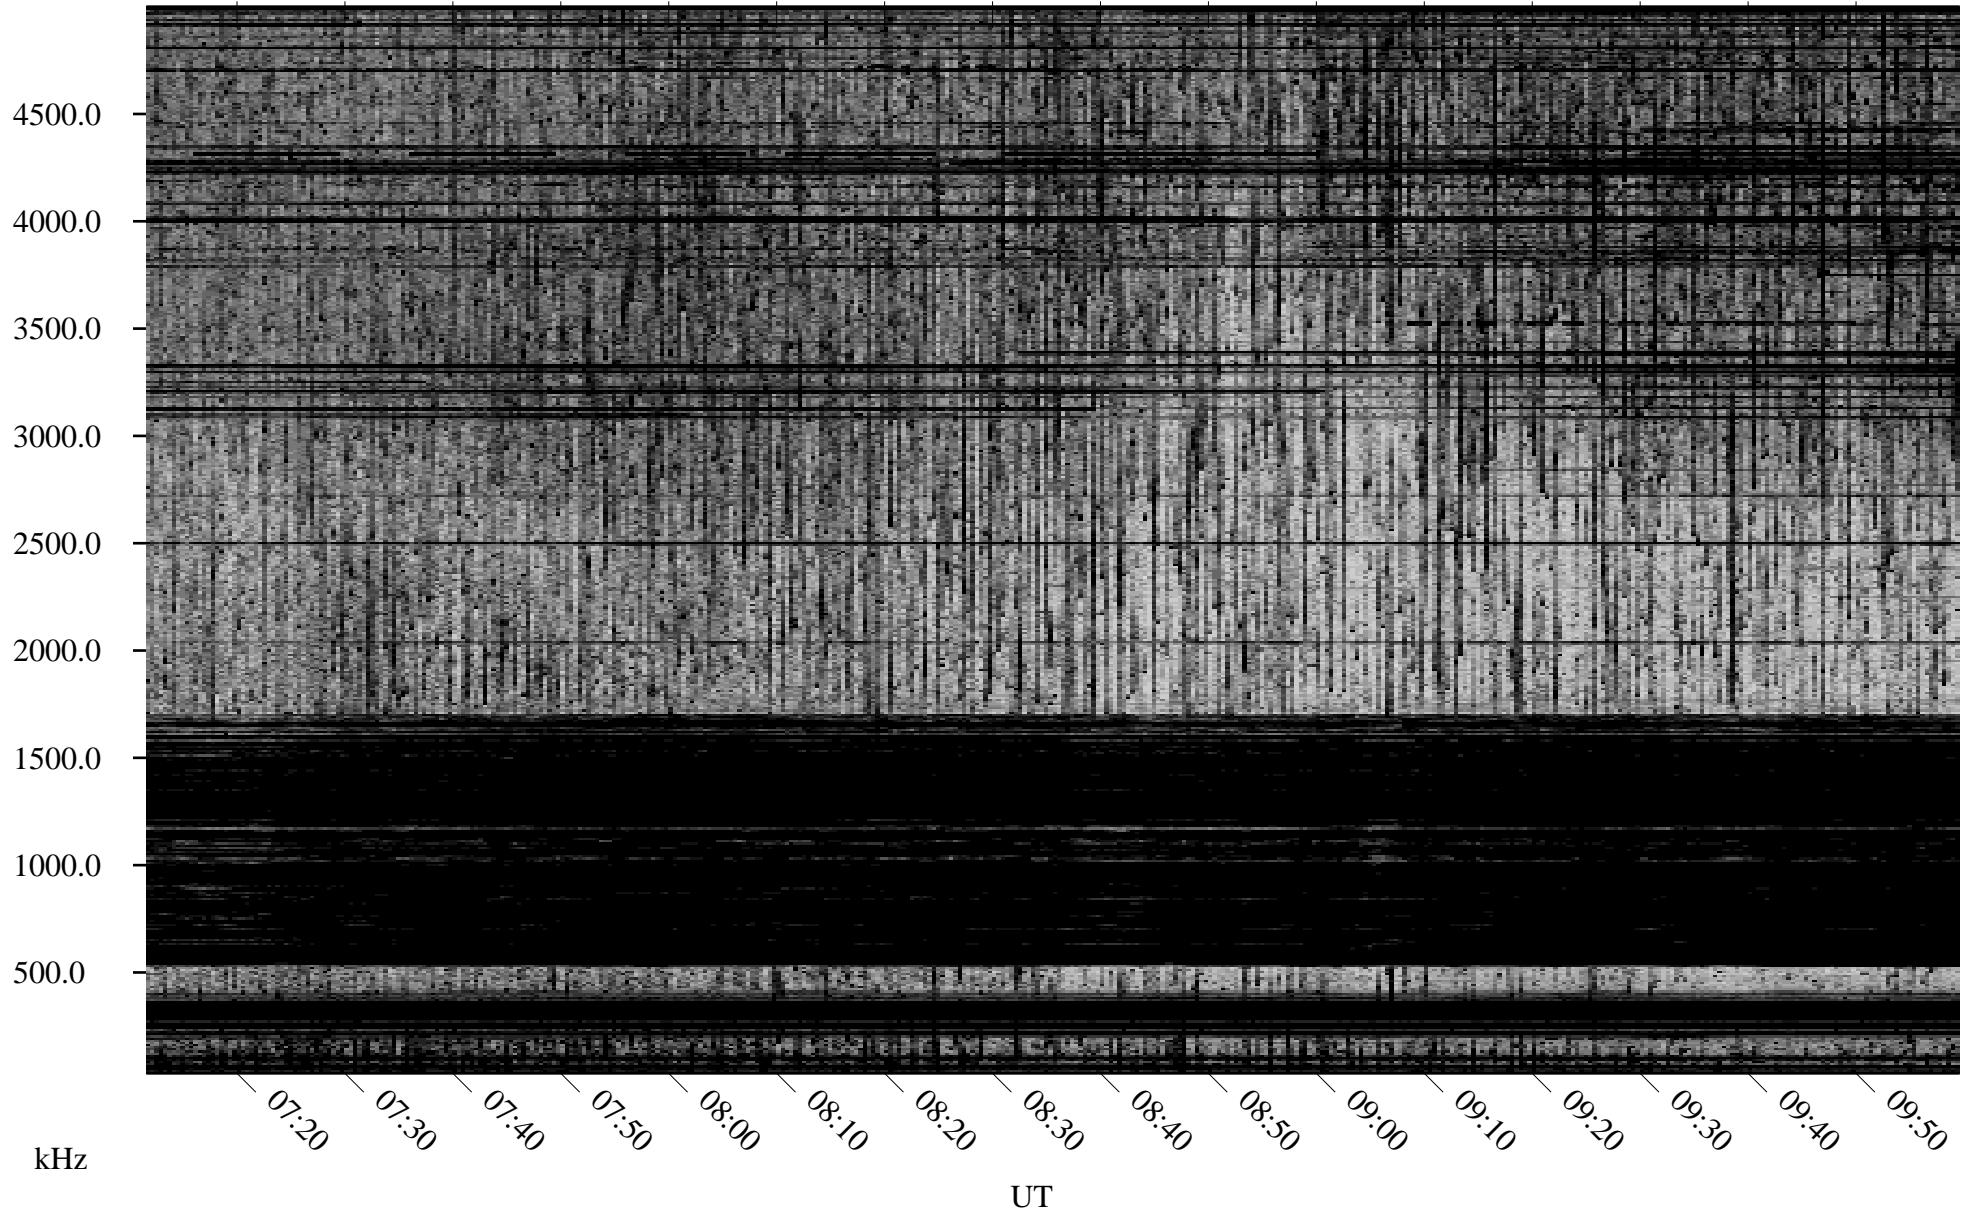

09/13/2001 Churchill, Manitoba

Linear Scale Black = 161 White = 15

ch01256l.r00m max_12

Page 1

09/13/2001 Churchill, Manitoba

Linear Scale Black = 161 White = 15

ch01256l.r00m max_12

Page 2

09/14/2001 Churchill, Manitoba

Linear Scale Black = 161 White = 15

ch01256l.r00m max_12

Page 3

09/14/2001 Churchill, Manitoba

Linear Scale Black = 161 White = 15

ch01256l.r00m max_12

Page 4

09/14/2001 Churchill, Manitoba

Linear Scale Black = 161 White = 15

ch01256l.r00m max_12

Page 5

09/14/2001 Churchill, Manitoba

Linear Scale Black = 161 White = 15

ch01256l.r00m max_12

Page 6

09/14/2001 Churchill, Manitoba

Linear Scale Black = 161 White = 15

ch01256l.r00m max_12

Page 7

09/14/2001 Churchill, Manitoba

Linear Scale Black = 161 White = 15

ch01256l.r00m max_12