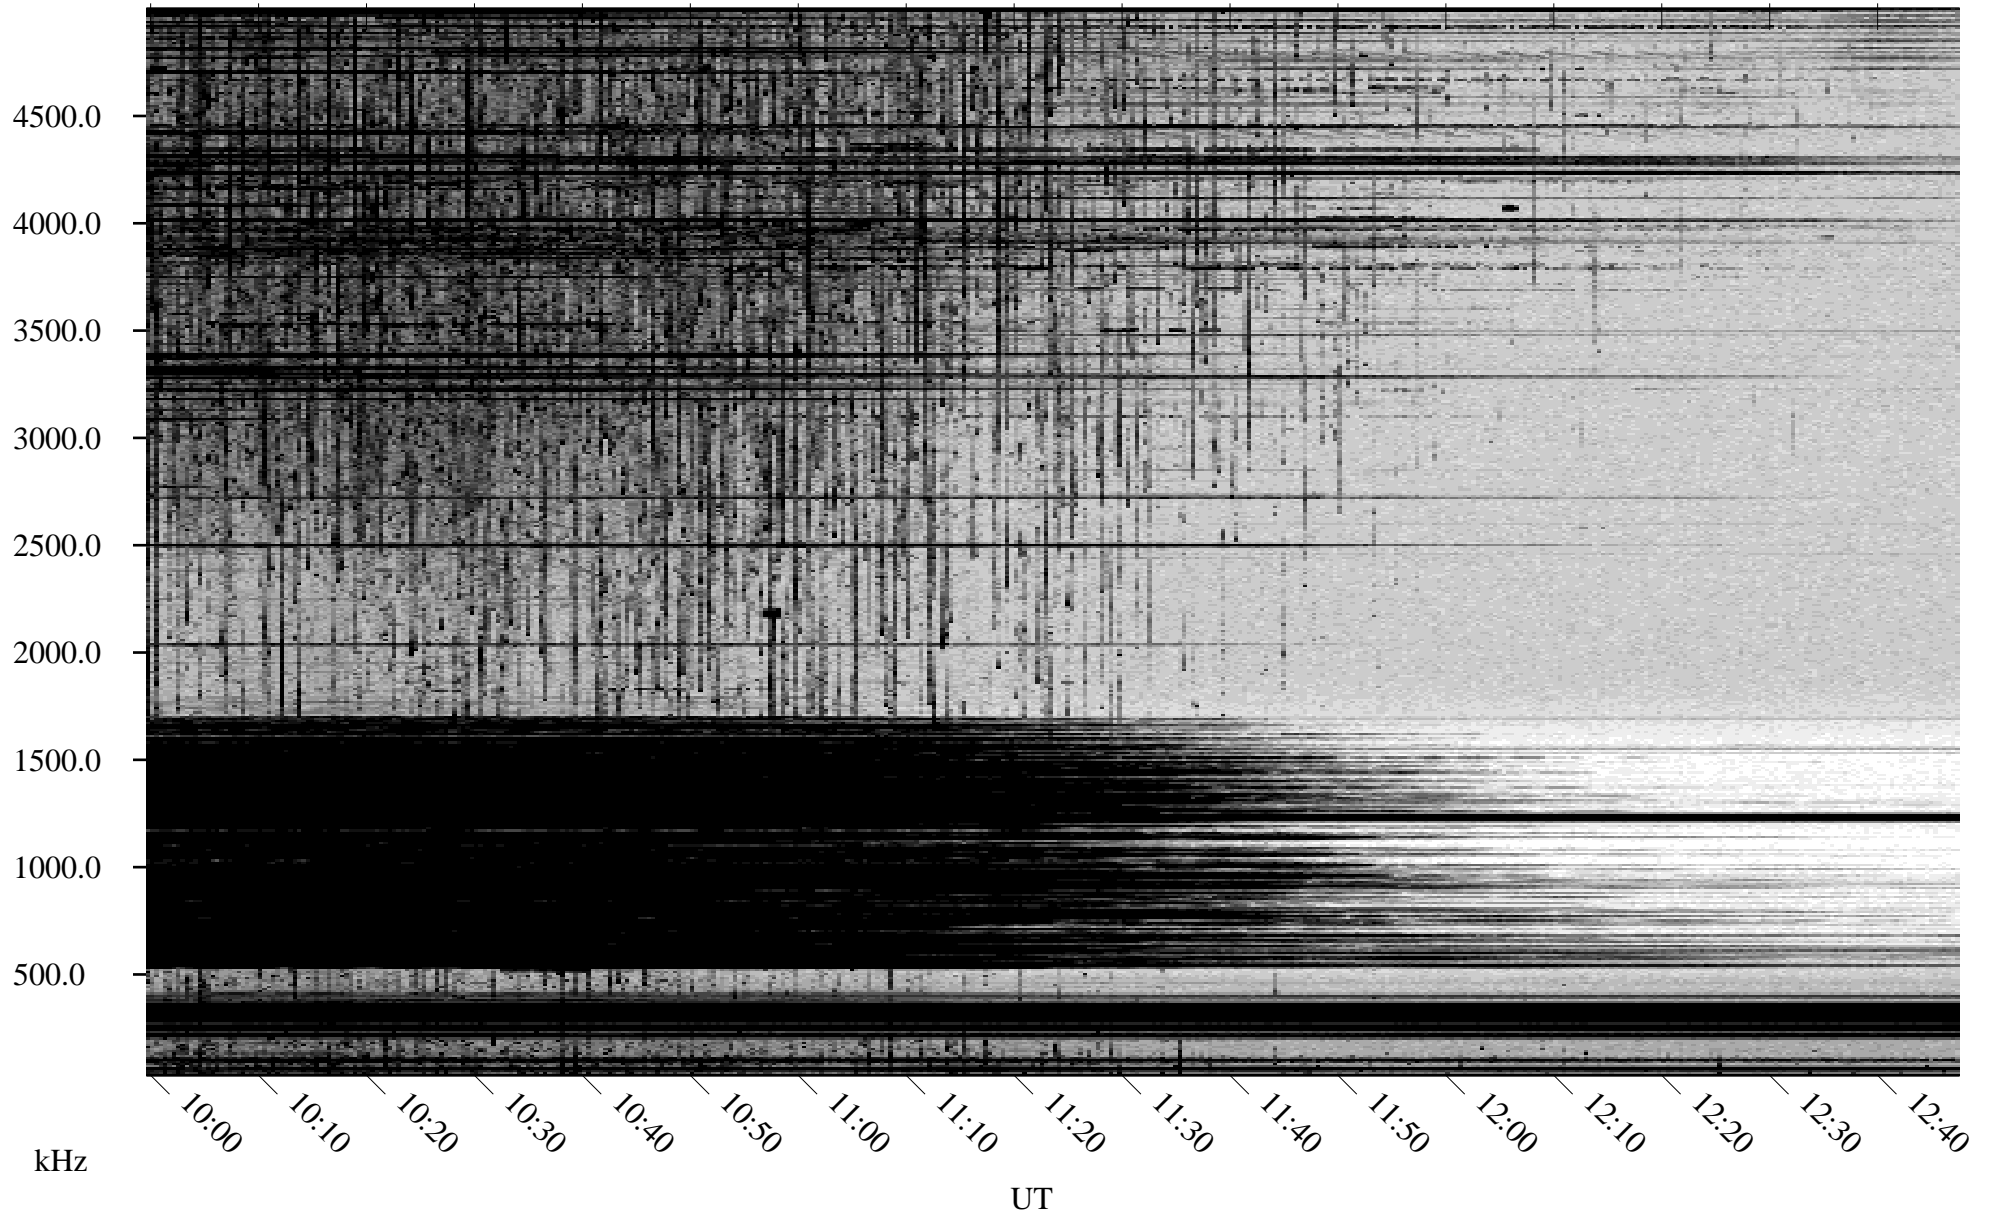

09/13/2001 Churchill, Manitoba

Linear Scale Black = 161 White = 15

ch01256l.r00m max_12

Page 1

09/13/2001 Churchill, Manitoba

Linear Scale Black = 161 White = 15

ch01256l.r00m max_12

Page 2

09/14/2001 Churchill, Manitoba

Linear Scale Black = 161 White = 15

ch01256l.r00m max_12

Page 3

09/14/2001 Churchill, Manitoba

Linear Scale Black = 161 White = 15

ch01256l.r00m max_12

Page 4

09/14/2001 Churchill, Manitoba

Linear Scale Black = 161 White = 15

ch01256l.r00m max_12

Page 5

09/14/2001 Churchill, Manitoba

Linear Scale Black = 161 White = 15

ch01256l.r00m max_12

Page 6

09/14/2001 Churchill, Manitoba

Linear Scale Black = 161 White = 15

ch01256l.r00m max_12

Page 7

09/14/2001 Churchill, Manitoba

Linear Scale Black = 161 White = 15

ch01256l.r00m max_12