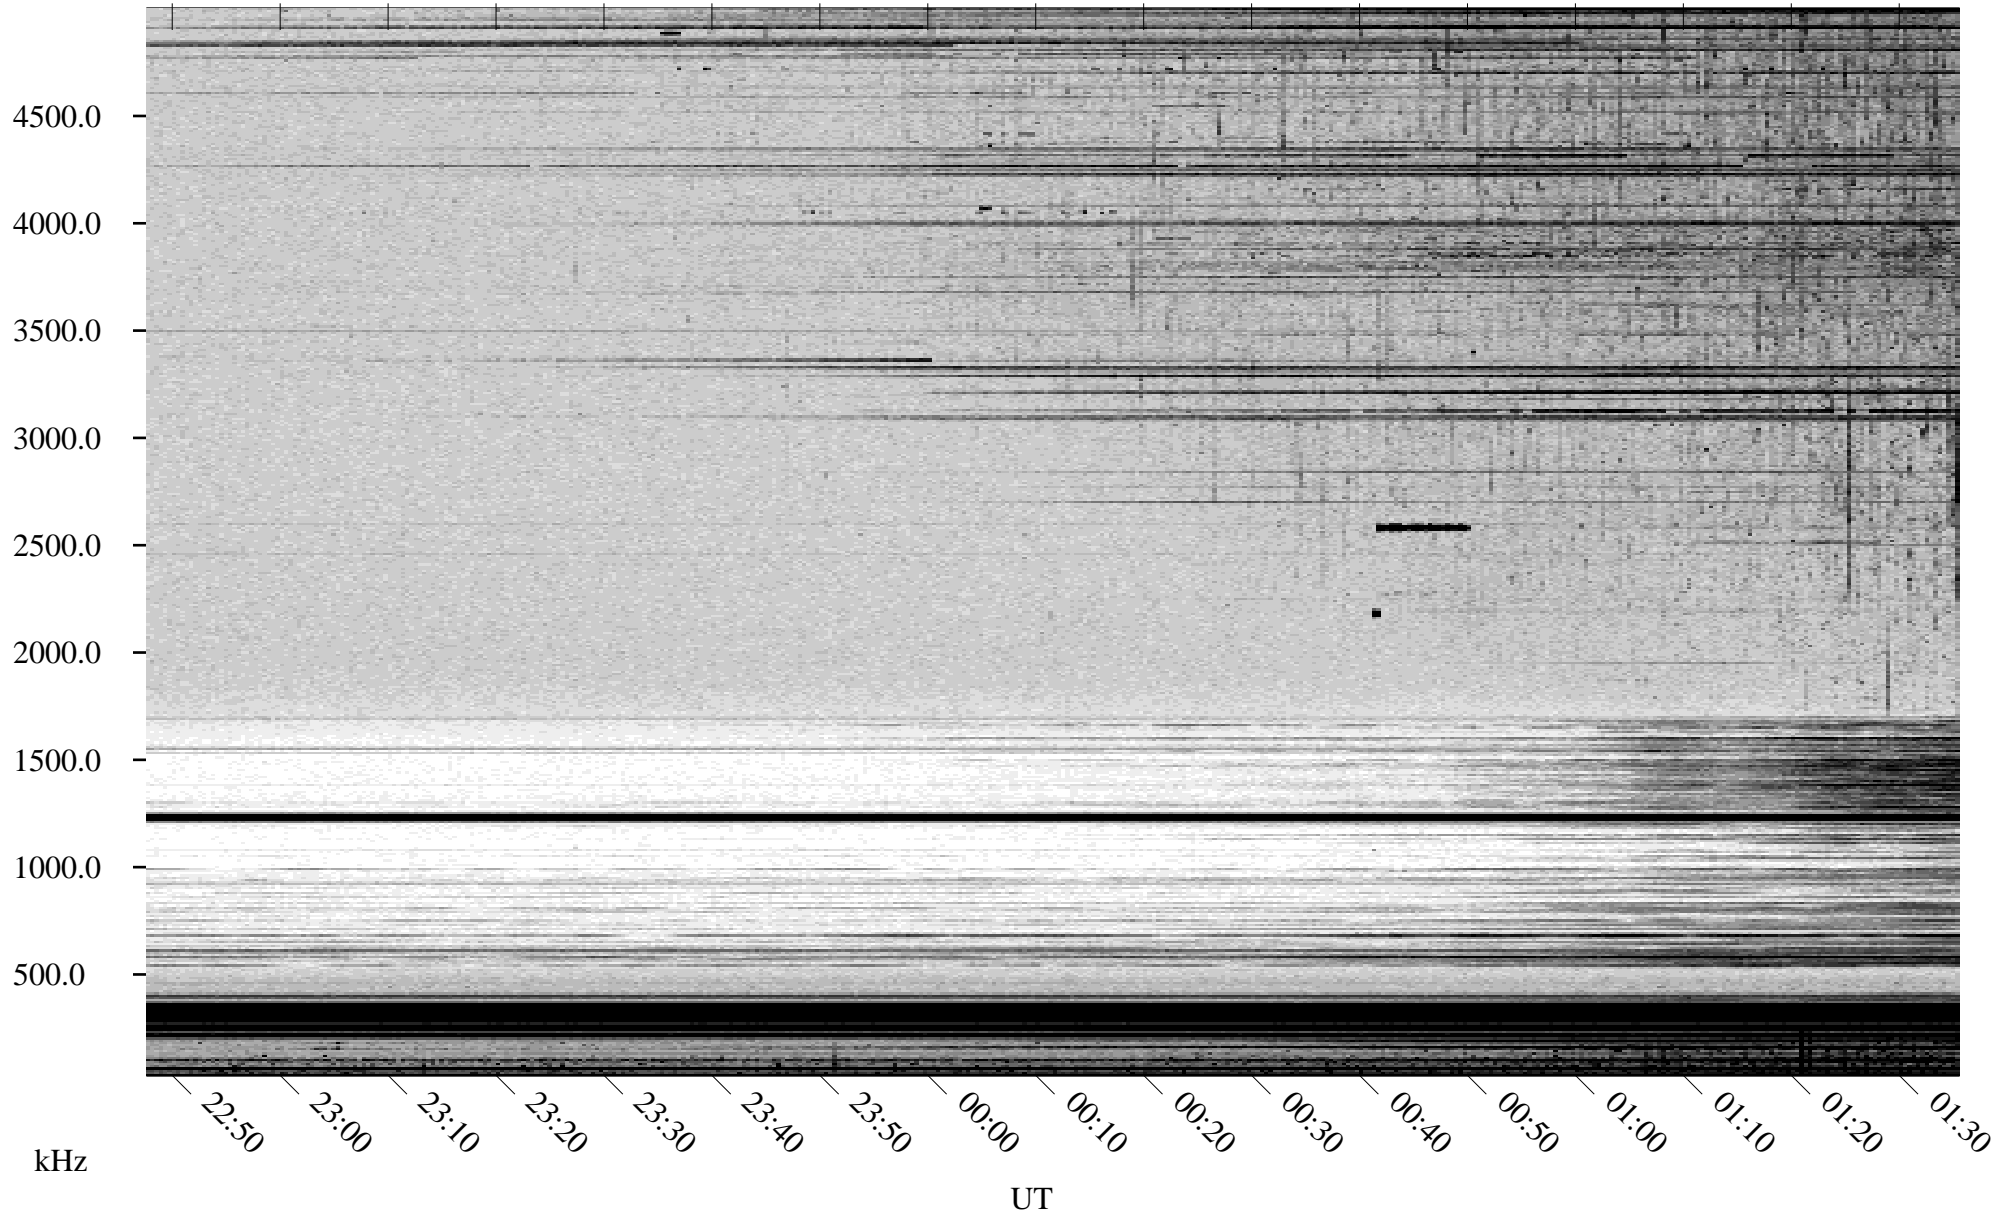

09/13/2001 Churchill, Manitoba

Linear Scale Black = 161 White = 15

ch01256l.r00m max_12

Page 1

09/13/2001 Churchill, Manitoba

Linear Scale Black = 161 White = 15

ch01256l.r00m max_12

Page 2

09/14/2001 Churchill, Manitoba

Linear Scale Black = 161 White = 15

ch01256l.r00m max_12

Page 3

09/14/2001 Churchill, Manitoba

Linear Scale Black = 161 White = 15

ch01256l.r00m max_12

Page 4

09/14/2001 Churchill, Manitoba

Linear Scale Black = 161 White = 15

ch01256l.r00m max_12

Page 5

09/14/2001 Churchill, Manitoba

Linear Scale Black = 161 White = 15

ch01256l.r00m max_12

Page 6

09/14/2001 Churchill, Manitoba

Linear Scale Black = 161 White = 15

ch01256l.r00m max_12

Page 7

09/14/2001 Churchill, Manitoba

Linear Scale Black = 161 White = 15

ch01256l.r00m max_12