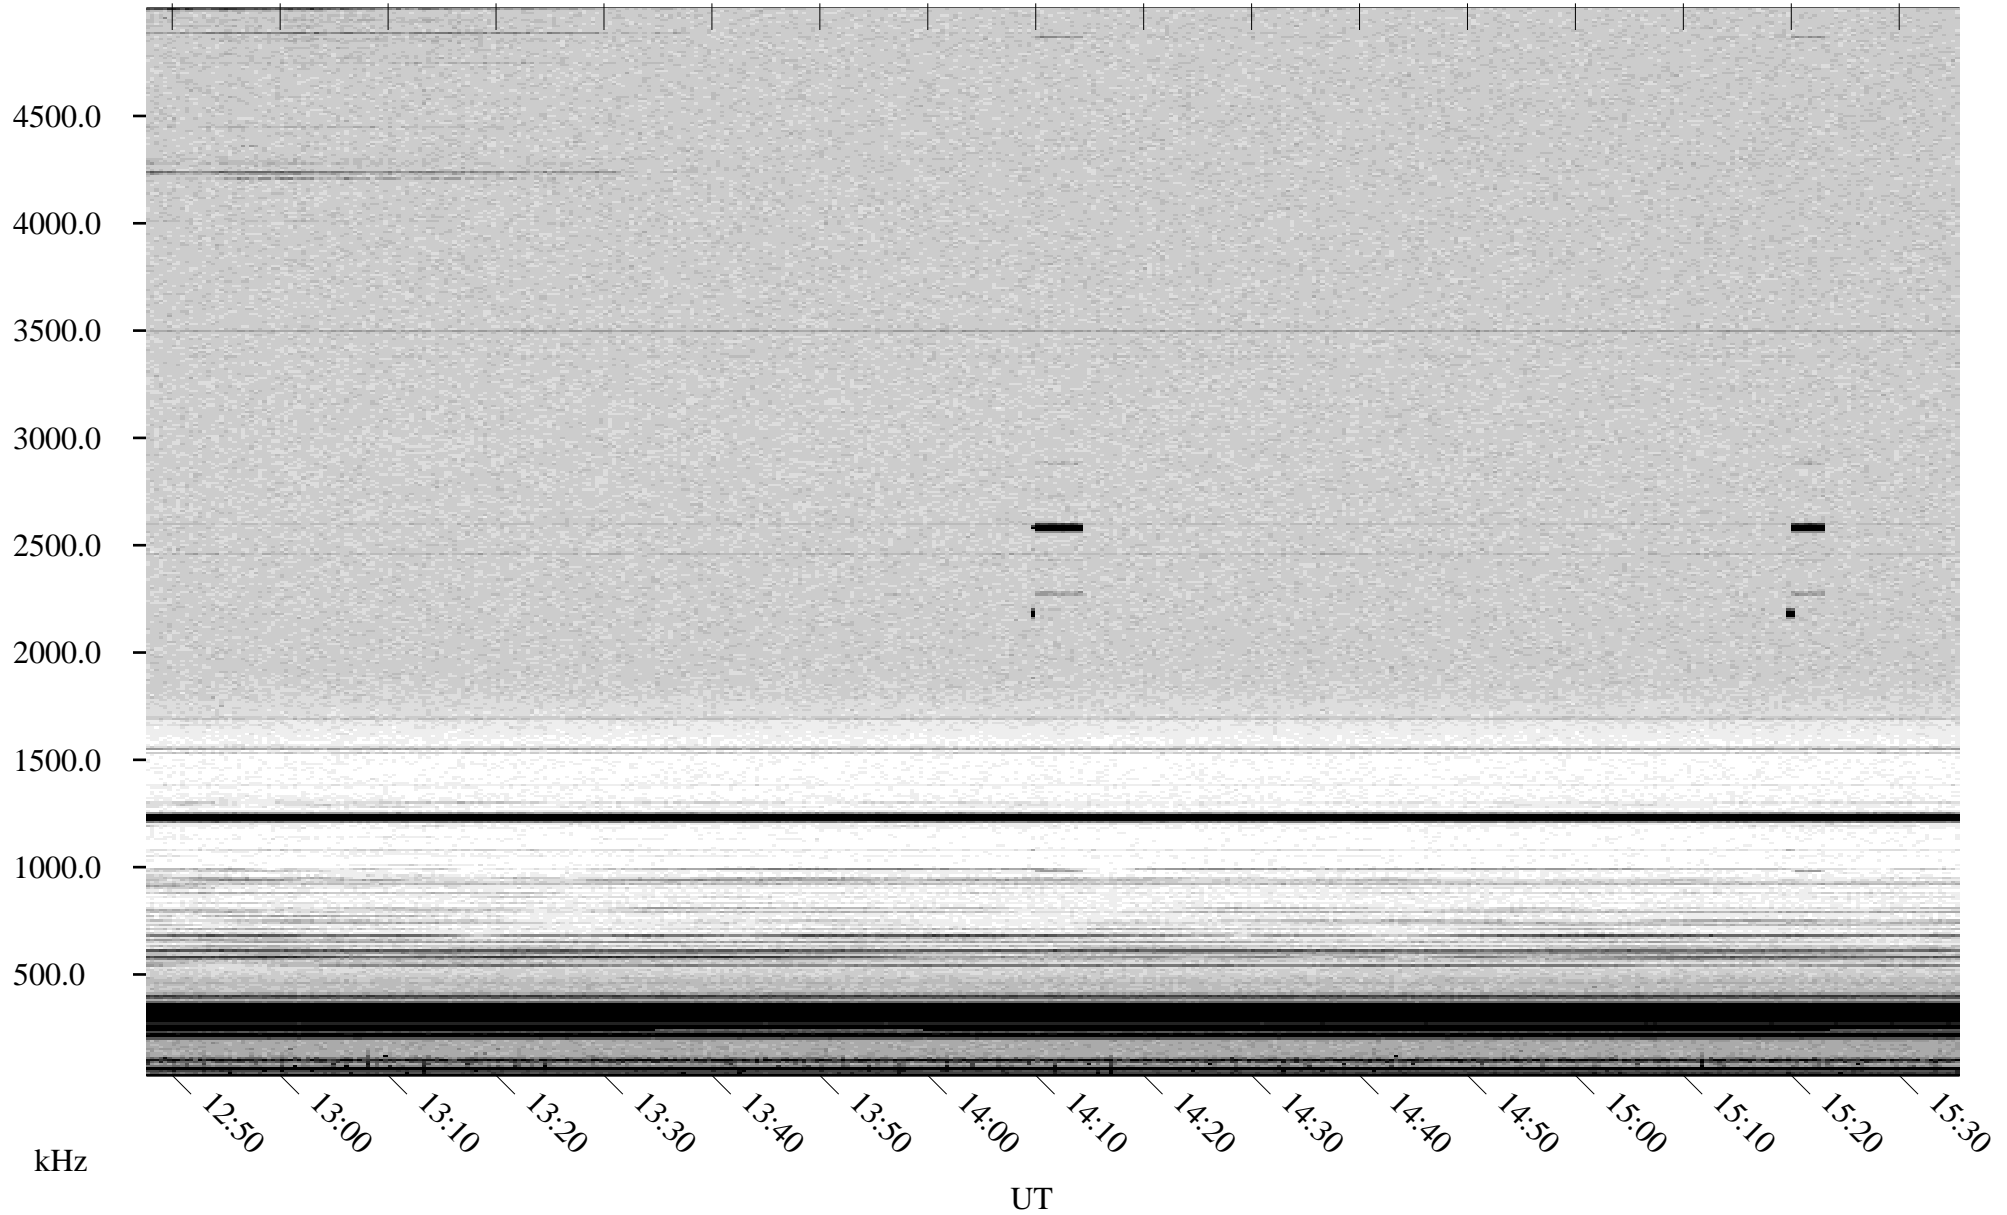

09/14/2001 Churchill, Manitoba

Linear Scale Black = 161 White = 15

ch01257l.r00m max_12

Page 1

09/14/2001 Churchill, Manitoba

Linear Scale Black = 161 White = 15

ch01257l.r00m max_12

Page 2

09/15/2001 Churchill, Manitoba

Linear Scale Black = 161 White = 15

ch01257l.r00m max_12

Page 3

09/15/2001 Churchill, Manitoba

Linear Scale Black = 161 White = 15

ch01257l.r00m max_12

Page 4

09/15/2001 Churchill, Manitoba

Linear Scale Black = 161 White = 15

ch01257l.r00m max_12

Page 5

09/15/2001 Churchill, Manitoba

Linear Scale Black = 161 White = 15

ch01257l.r00m max_12

Page 6

09/15/2001 Churchill, Manitoba

Linear Scale Black = 161 White = 15

ch01257l.r00m max_12

Page 7

09/15/2001 Churchill, Manitoba

Linear Scale Black = 161 White = 15

ch01257l.r00m max_12

Page 8