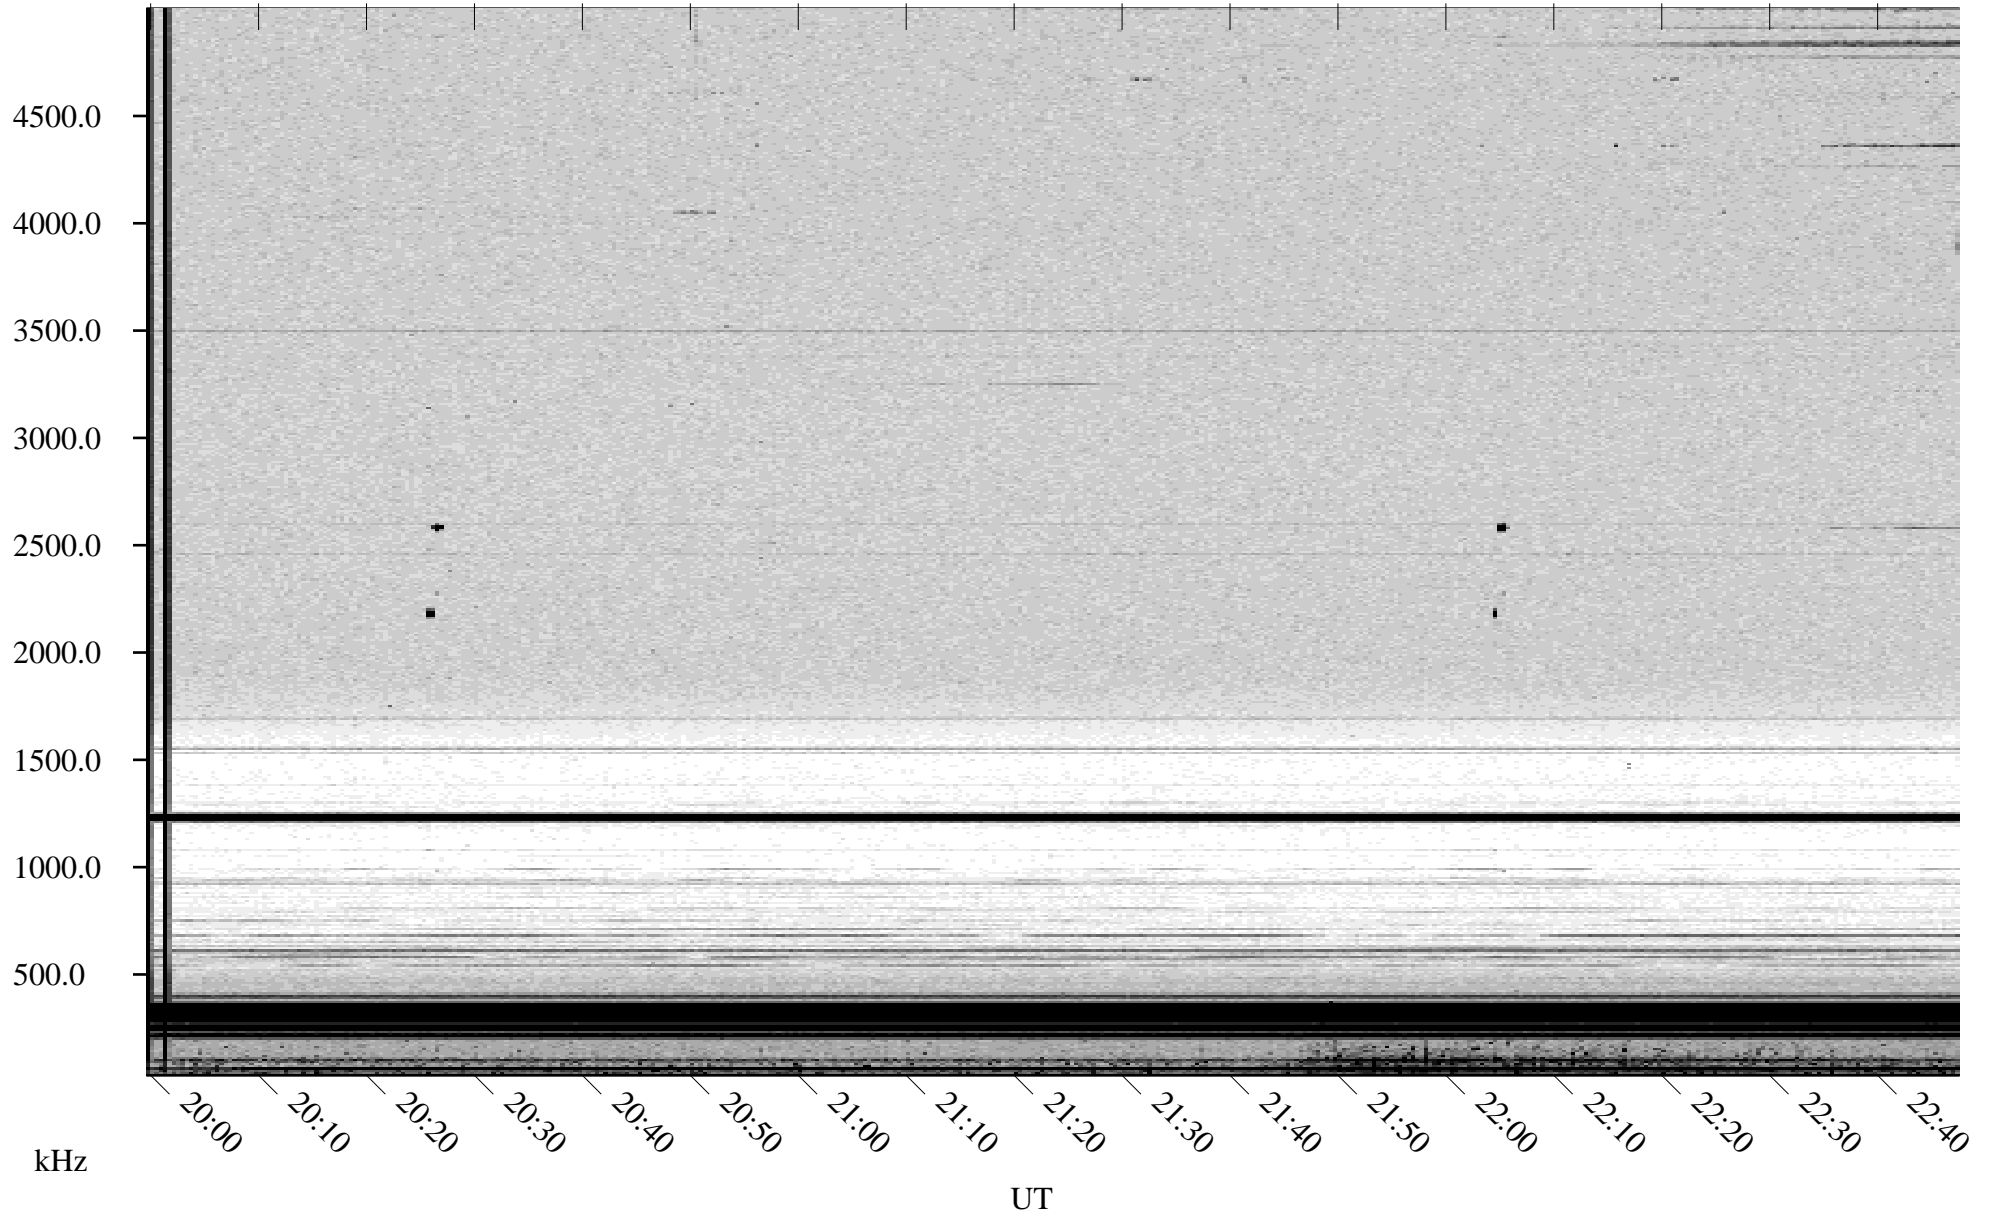

09/14/2001 Churchill, Manitoba

Linear Scale Black = 161 White = 15

ch01257l.r00m max_12

Page 1

09/14/2001 Churchill, Manitoba

Linear Scale Black = 161 White = 15

ch01257l.r00m max_12

Page 2

09/15/2001 Churchill, Manitoba

Linear Scale Black = 161 White = 15

ch01257l.r00m max_12

Page 3

09/15/2001 Churchill, Manitoba

Linear Scale Black = 161 White = 15

ch01257l.r00m max_12

Page 4

09/15/2001 Churchill, Manitoba

Linear Scale Black = 161 White = 15

ch01257l.r00m max_12

Page 5

09/15/2001 Churchill, Manitoba

Linear Scale Black = 161 White = 15

ch01257l.r00m max_12

Page 6

09/15/2001 Churchill, Manitoba

Linear Scale Black = 161 White = 15

ch01257l.r00m max_12

Page 7

09/15/2001 Churchill, Manitoba

Linear Scale Black = 161 White = 15

ch01257l.r00m max_12

Page 8