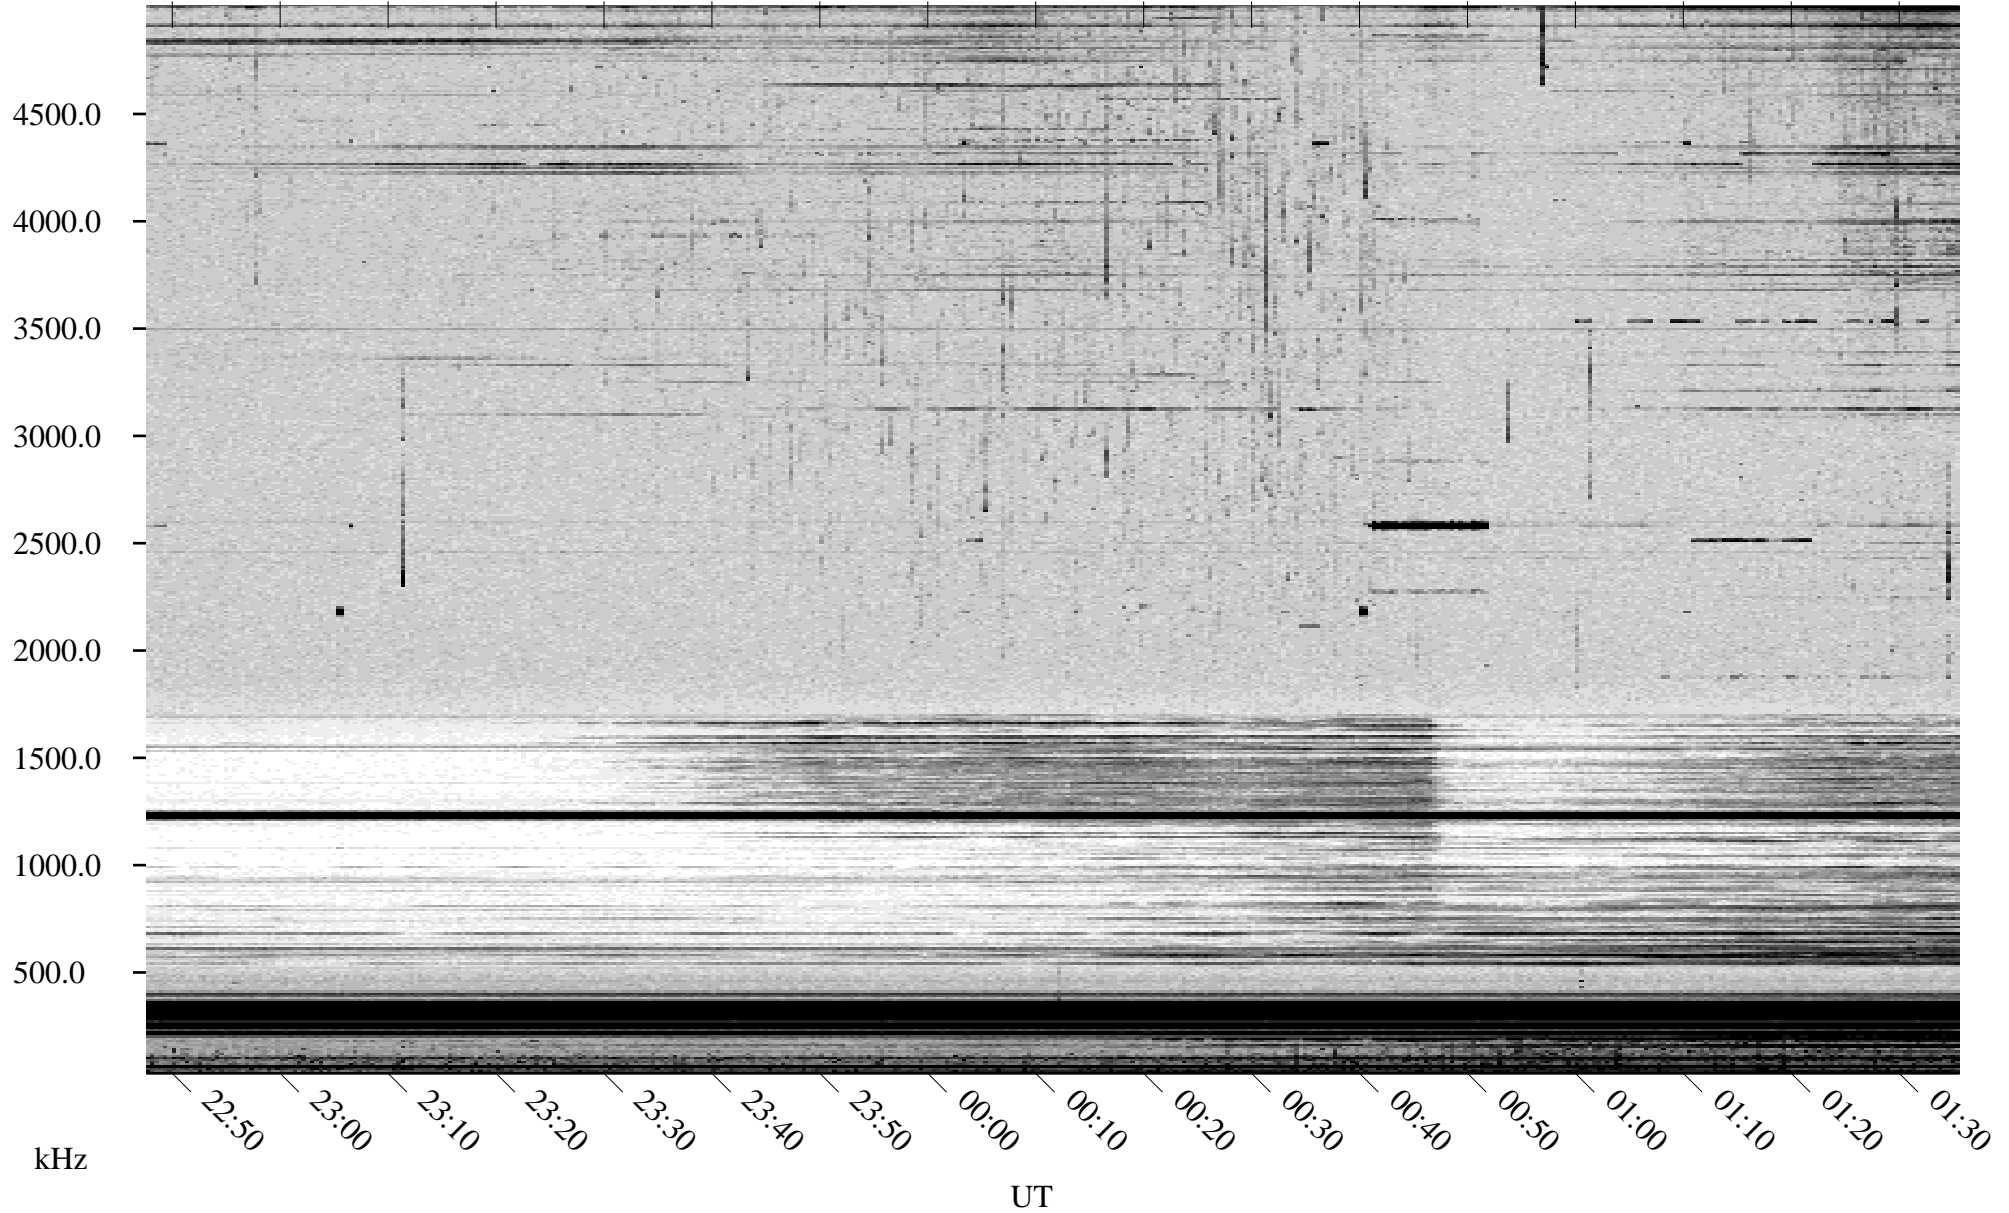

09/14/2001 Churchill, Manitoba

Linear Scale Black = 161 White = 15

ch01257l.r00m max_12

Page 1

09/14/2001 Churchill, Manitoba

Linear Scale Black = 161 White = 15

ch01257l.r00m max_12

Page 2

09/15/2001 Churchill, Manitoba

Linear Scale Black = 161 White = 15

ch01257l.r00m max_12

Page 3

09/15/2001 Churchill, Manitoba

Linear Scale Black = 161 White = 15

ch01257l.r00m max_12

Page 4

09/15/2001 Churchill, Manitoba

Linear Scale Black = 161 White = 15

ch01257l.r00m max_12

Page 5

09/15/2001 Churchill, Manitoba

Linear Scale Black = 161 White = 15

ch01257l.r00m max_12

Page 6

09/15/2001 Churchill, Manitoba

Linear Scale Black = 161 White = 15

ch01257l.r00m max_12

Page 7

09/15/2001 Churchill, Manitoba

Linear Scale Black = 161 White = 15

ch01257l.r00m max_12

Page 8