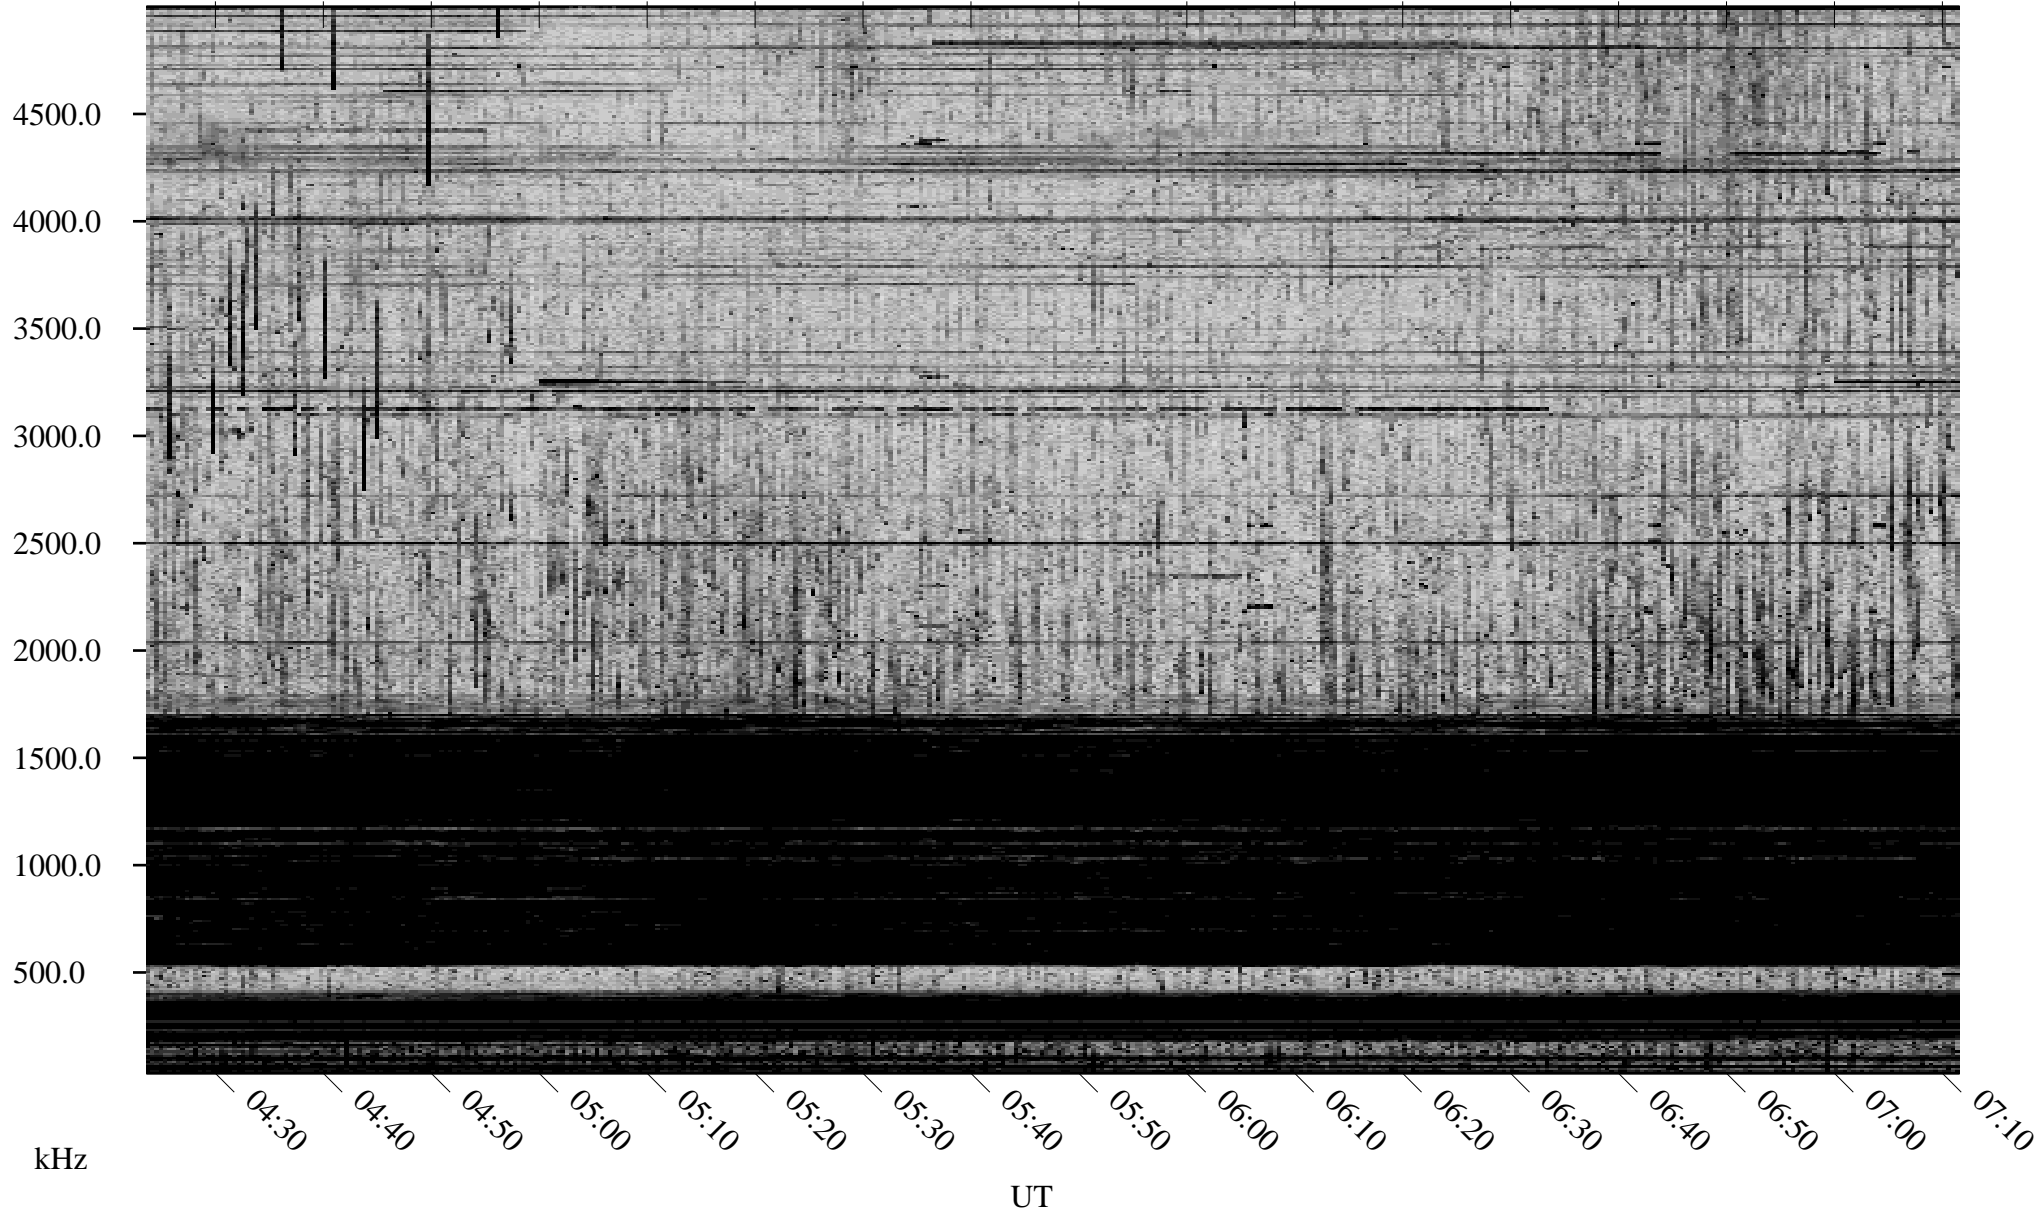

09/14/2001 Churchill, Manitoba

Linear Scale Black = 161 White = 15

ch01257l.r00m max_12

Page 1

09/14/2001 Churchill, Manitoba

Linear Scale Black = 161 White = 15

ch01257l.r00m max_12

Page 2

09/15/2001 Churchill, Manitoba

Linear Scale Black = 161 White = 15

ch01257l.r00m max_12

Page 3

09/15/2001 Churchill, Manitoba

Linear Scale Black = 161 White = 15

ch01257l.r00m max_12

Page 4

09/15/2001 Churchill, Manitoba

Linear Scale Black = 161 White = 15

ch01257l.r00m max_12

Page 5

09/15/2001 Churchill, Manitoba

Linear Scale Black = 161 White = 15

ch01257l.r00m max_12

Page 6

09/15/2001 Churchill, Manitoba

Linear Scale Black = 161 White = 15

ch01257l.r00m max_12

Page 7

09/15/2001 Churchill, Manitoba

Linear Scale Black = 161 White = 15

ch01257l.r00m max_12

Page 8