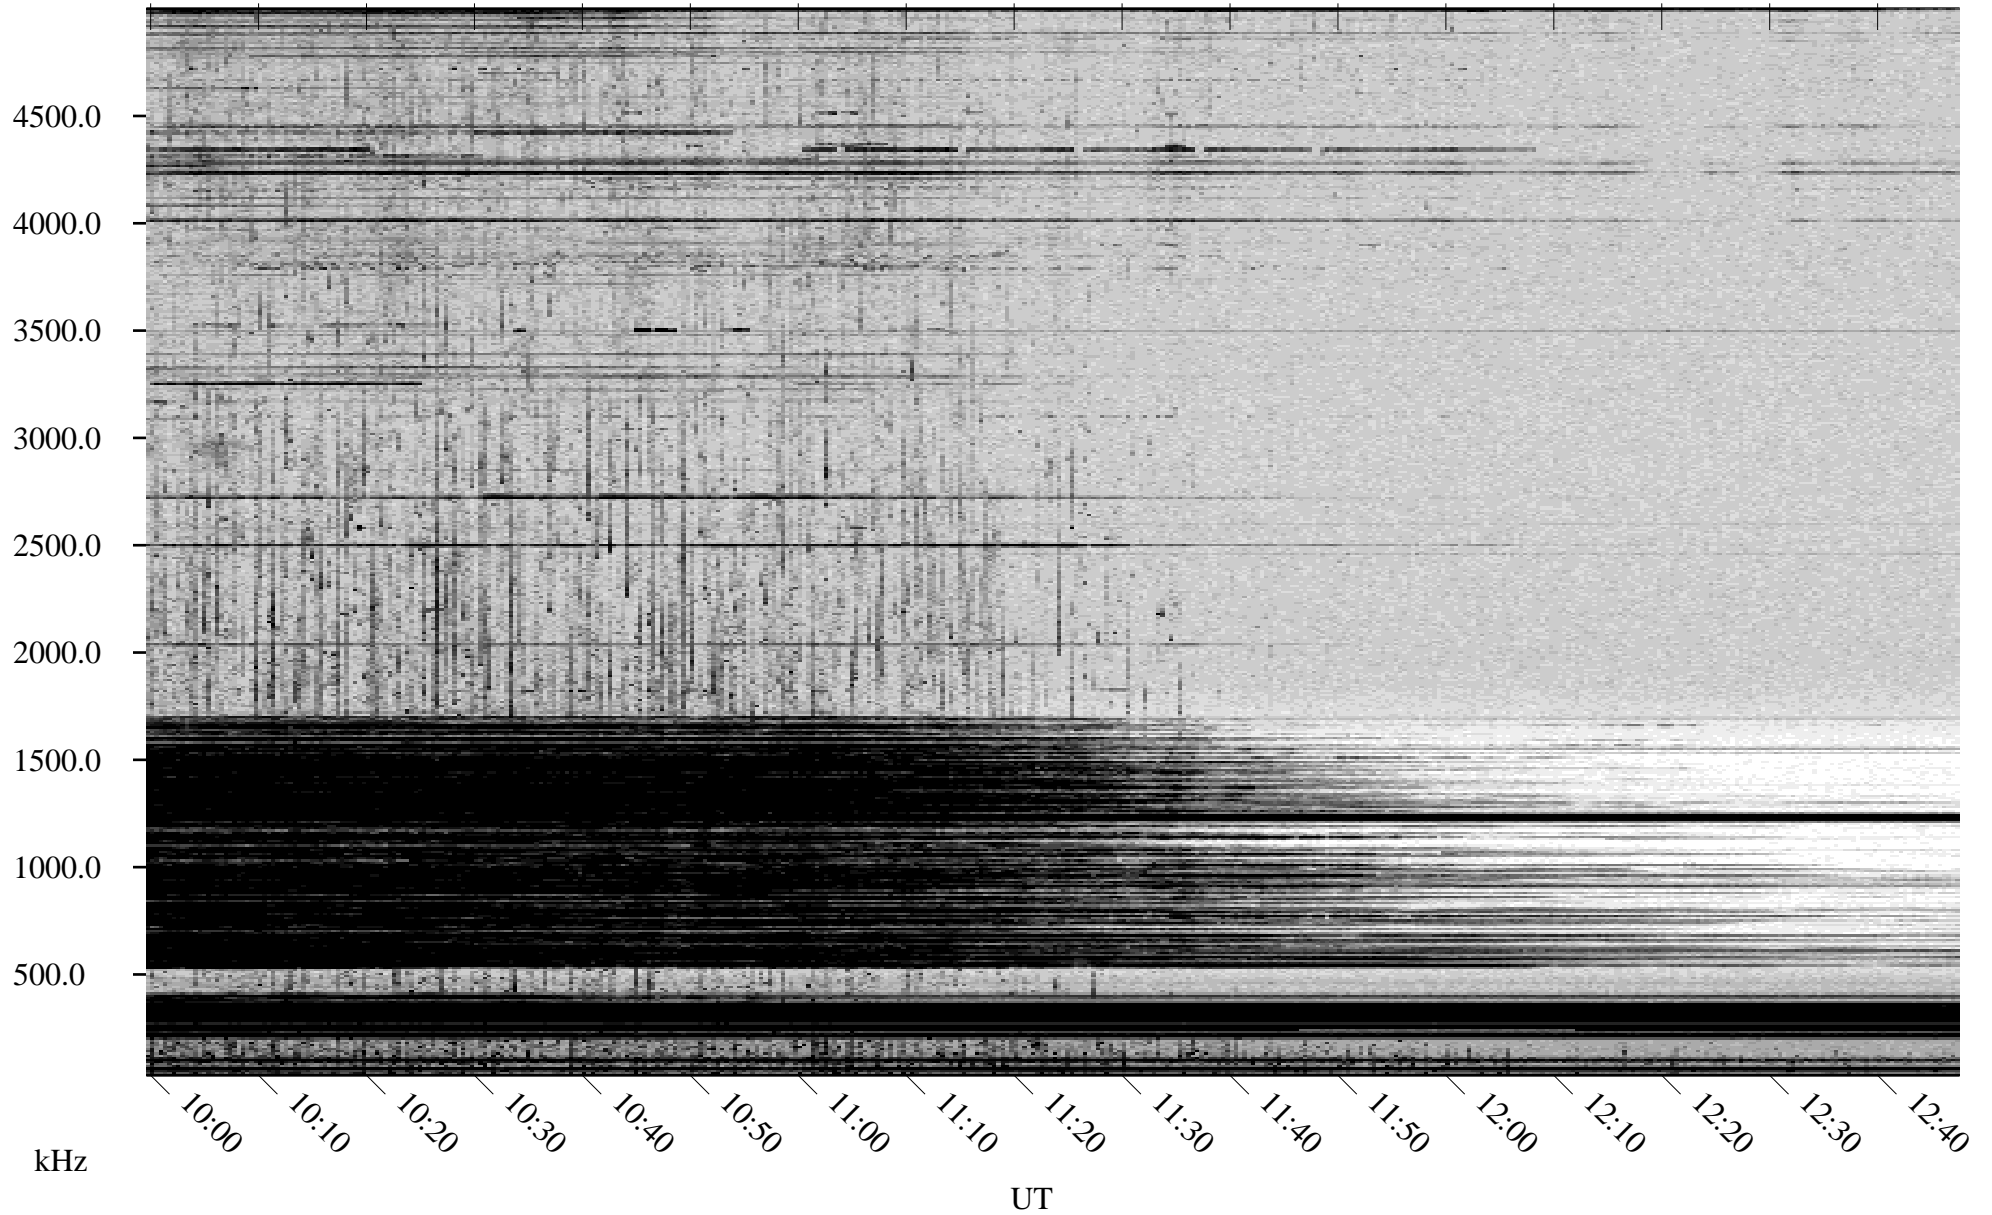

09/14/2001 Churchill, Manitoba

Linear Scale Black = 161 White = 15

ch01257l.r00m max_12

Page 1

09/14/2001 Churchill, Manitoba

Linear Scale Black = 161 White = 15

ch01257l.r00m max_12

Page 2

09/15/2001 Churchill, Manitoba

Linear Scale Black = 161 White = 15

ch01257l.r00m max_12

Page 3

09/15/2001 Churchill, Manitoba

Linear Scale Black = 161 White = 15

ch01257l.r00m max_12

Page 4

09/15/2001 Churchill, Manitoba

Linear Scale Black = 161 White = 15

ch01257l.r00m max_12

Page 5

09/15/2001 Churchill, Manitoba

Linear Scale Black = 161 White = 15

ch01257l.r00m max_12

Page 6

09/15/2001 Churchill, Manitoba

Linear Scale Black = 161 White = 15

ch01257l.r00m max_12

Page 7

09/15/2001 Churchill, Manitoba

Linear Scale Black = 161 White = 15

ch01257l.r00m max_12

Page 8