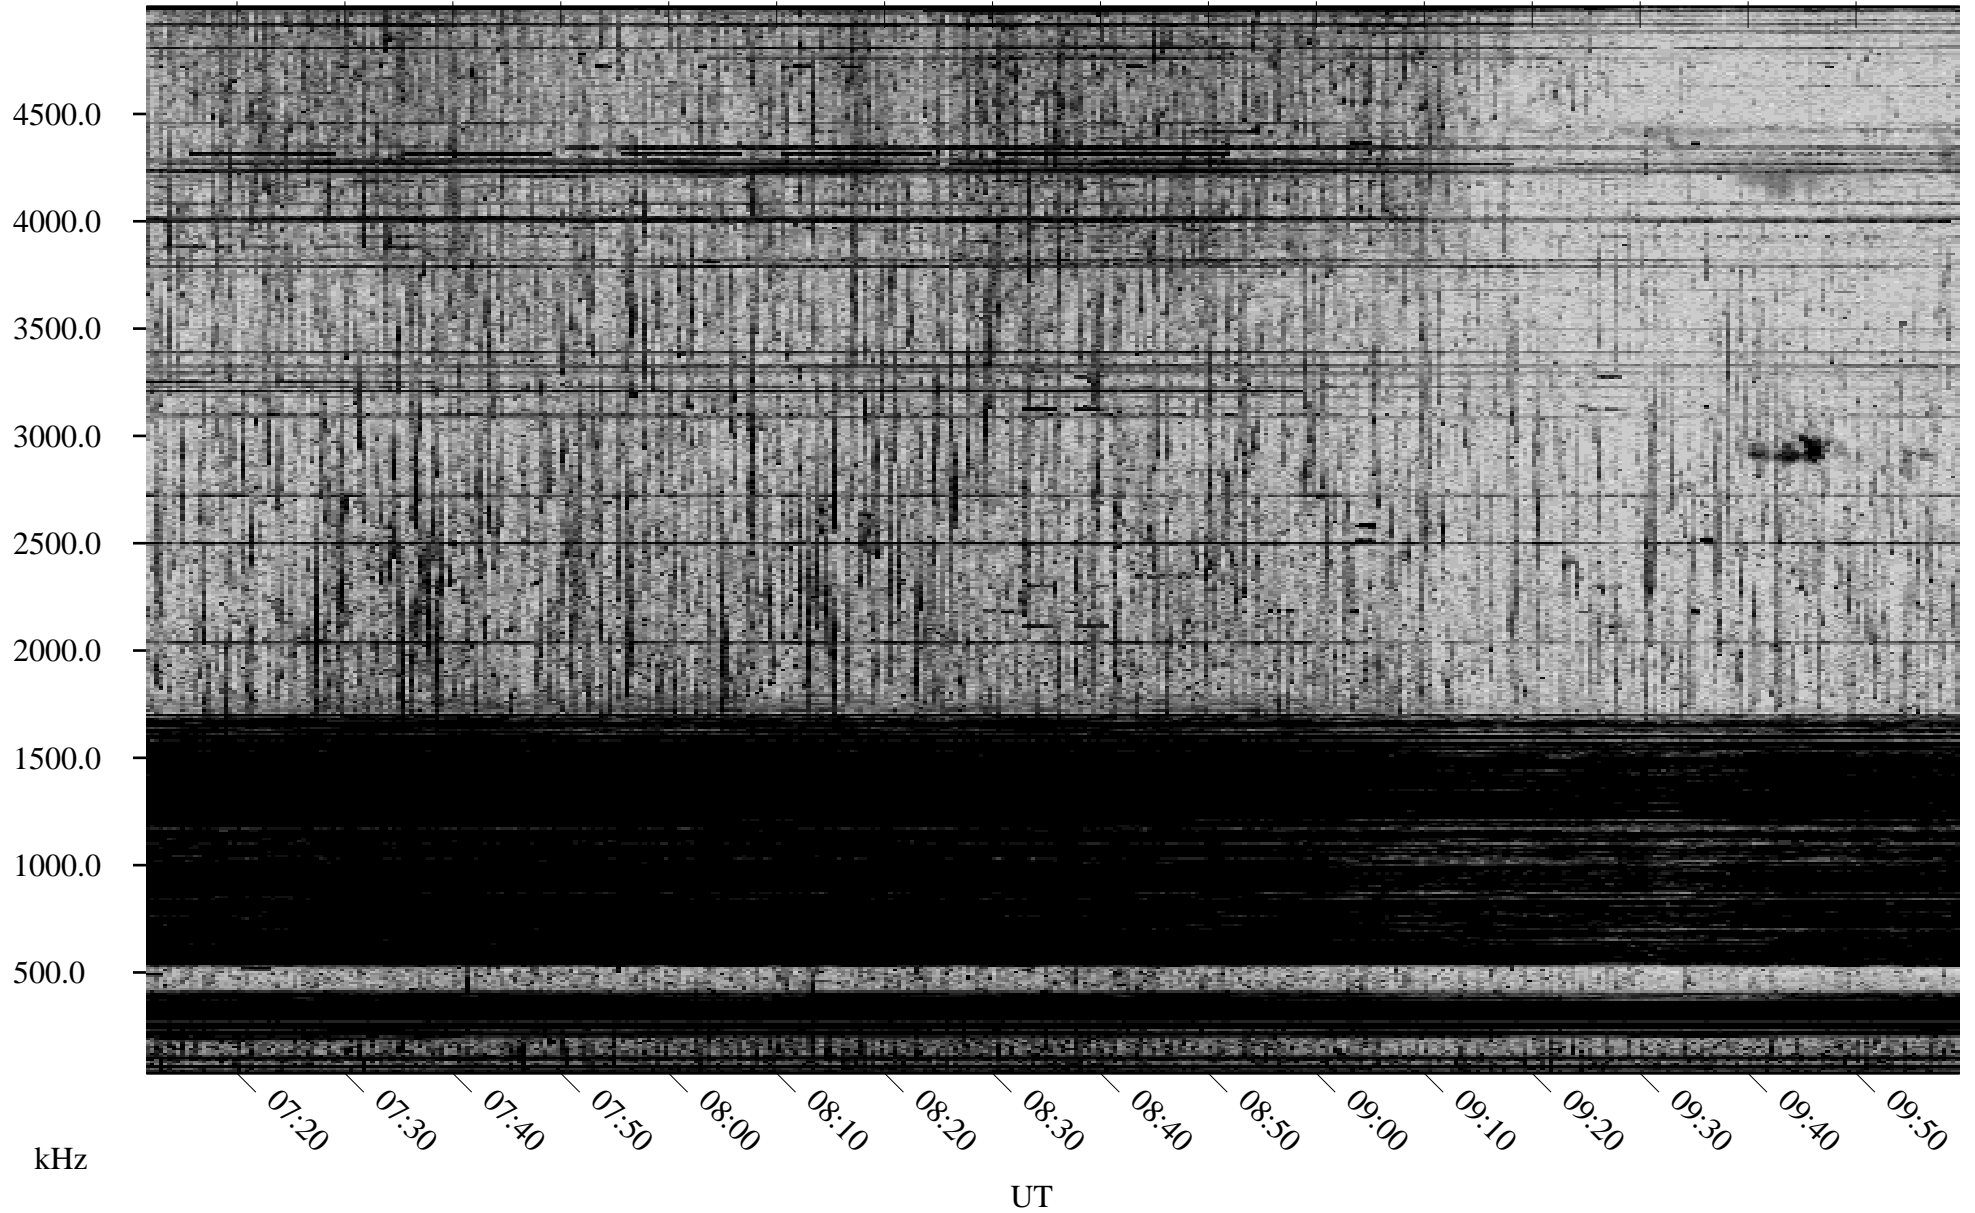

09/14/2001 Churchill, Manitoba

Linear Scale Black = 161 White = 15

ch01257l.r00m max_12

Page 1

09/14/2001 Churchill, Manitoba

Linear Scale Black = 161 White = 15

ch01257l.r00m max_12

Page 2

09/15/2001 Churchill, Manitoba

Linear Scale Black = 161 White = 15

ch01257l.r00m max_12

Page 3

09/15/2001 Churchill, Manitoba

Linear Scale Black = 161 White = 15

ch01257l.r00m max_12

Page 4

09/15/2001 Churchill, Manitoba

Linear Scale Black = 161 White = 15

ch01257l.r00m max_12

Page 5

09/15/2001 Churchill, Manitoba

Linear Scale Black = 161 White = 15

ch01257l.r00m max_12

Page 6

09/15/2001 Churchill, Manitoba

Linear Scale Black = 161 White = 15

ch01257l.r00m max_12

Page 7

09/15/2001 Churchill, Manitoba

Linear Scale Black = 161 White = 15

ch01257l.r00m max_12

Page 8