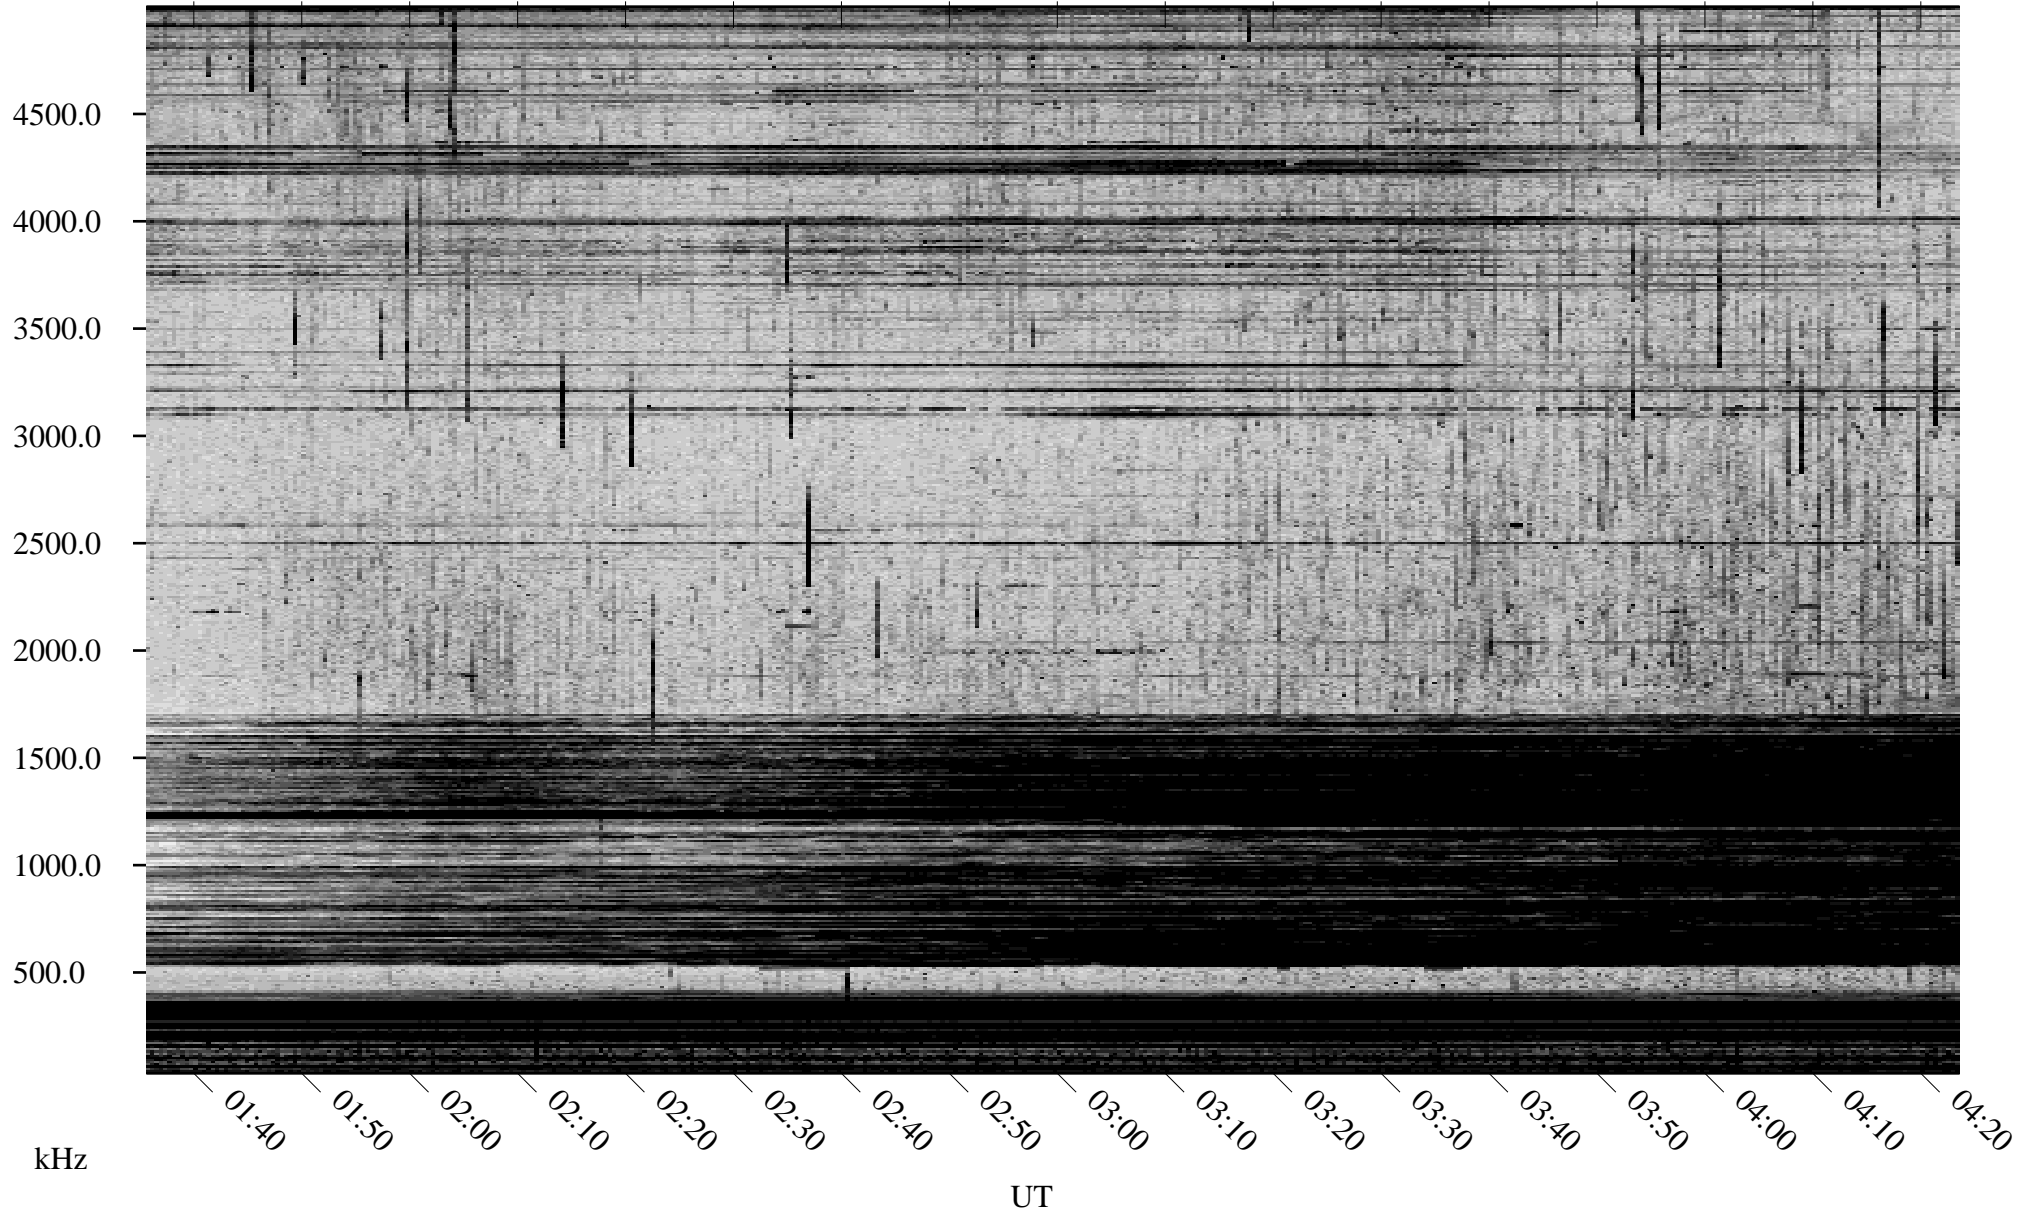

09/14/2001 Churchill, Manitoba

Linear Scale Black = 161 White = 15

ch01257l.r00m max_12

Page 1

09/14/2001 Churchill, Manitoba

Linear Scale Black = 161 White = 15

ch01257l.r00m max_12

Page 2

09/15/2001 Churchill, Manitoba

Linear Scale Black = 161 White = 15

ch01257l.r00m max_12

Page 3

09/15/2001 Churchill, Manitoba

Linear Scale Black = 161 White = 15

ch01257l.r00m max_12

Page 4

09/15/2001 Churchill, Manitoba

Linear Scale Black = 161 White = 15

ch01257l.r00m max_12

Page 5

09/15/2001 Churchill, Manitoba

Linear Scale Black = 161 White = 15

ch01257l.r00m max_12

Page 6

09/15/2001 Churchill, Manitoba

Linear Scale Black = 161 White = 15

ch01257l.r00m max_12

Page 7

09/15/2001 Churchill, Manitoba

Linear Scale Black = 161 White = 15

ch01257l.r00m max_12

Page 8