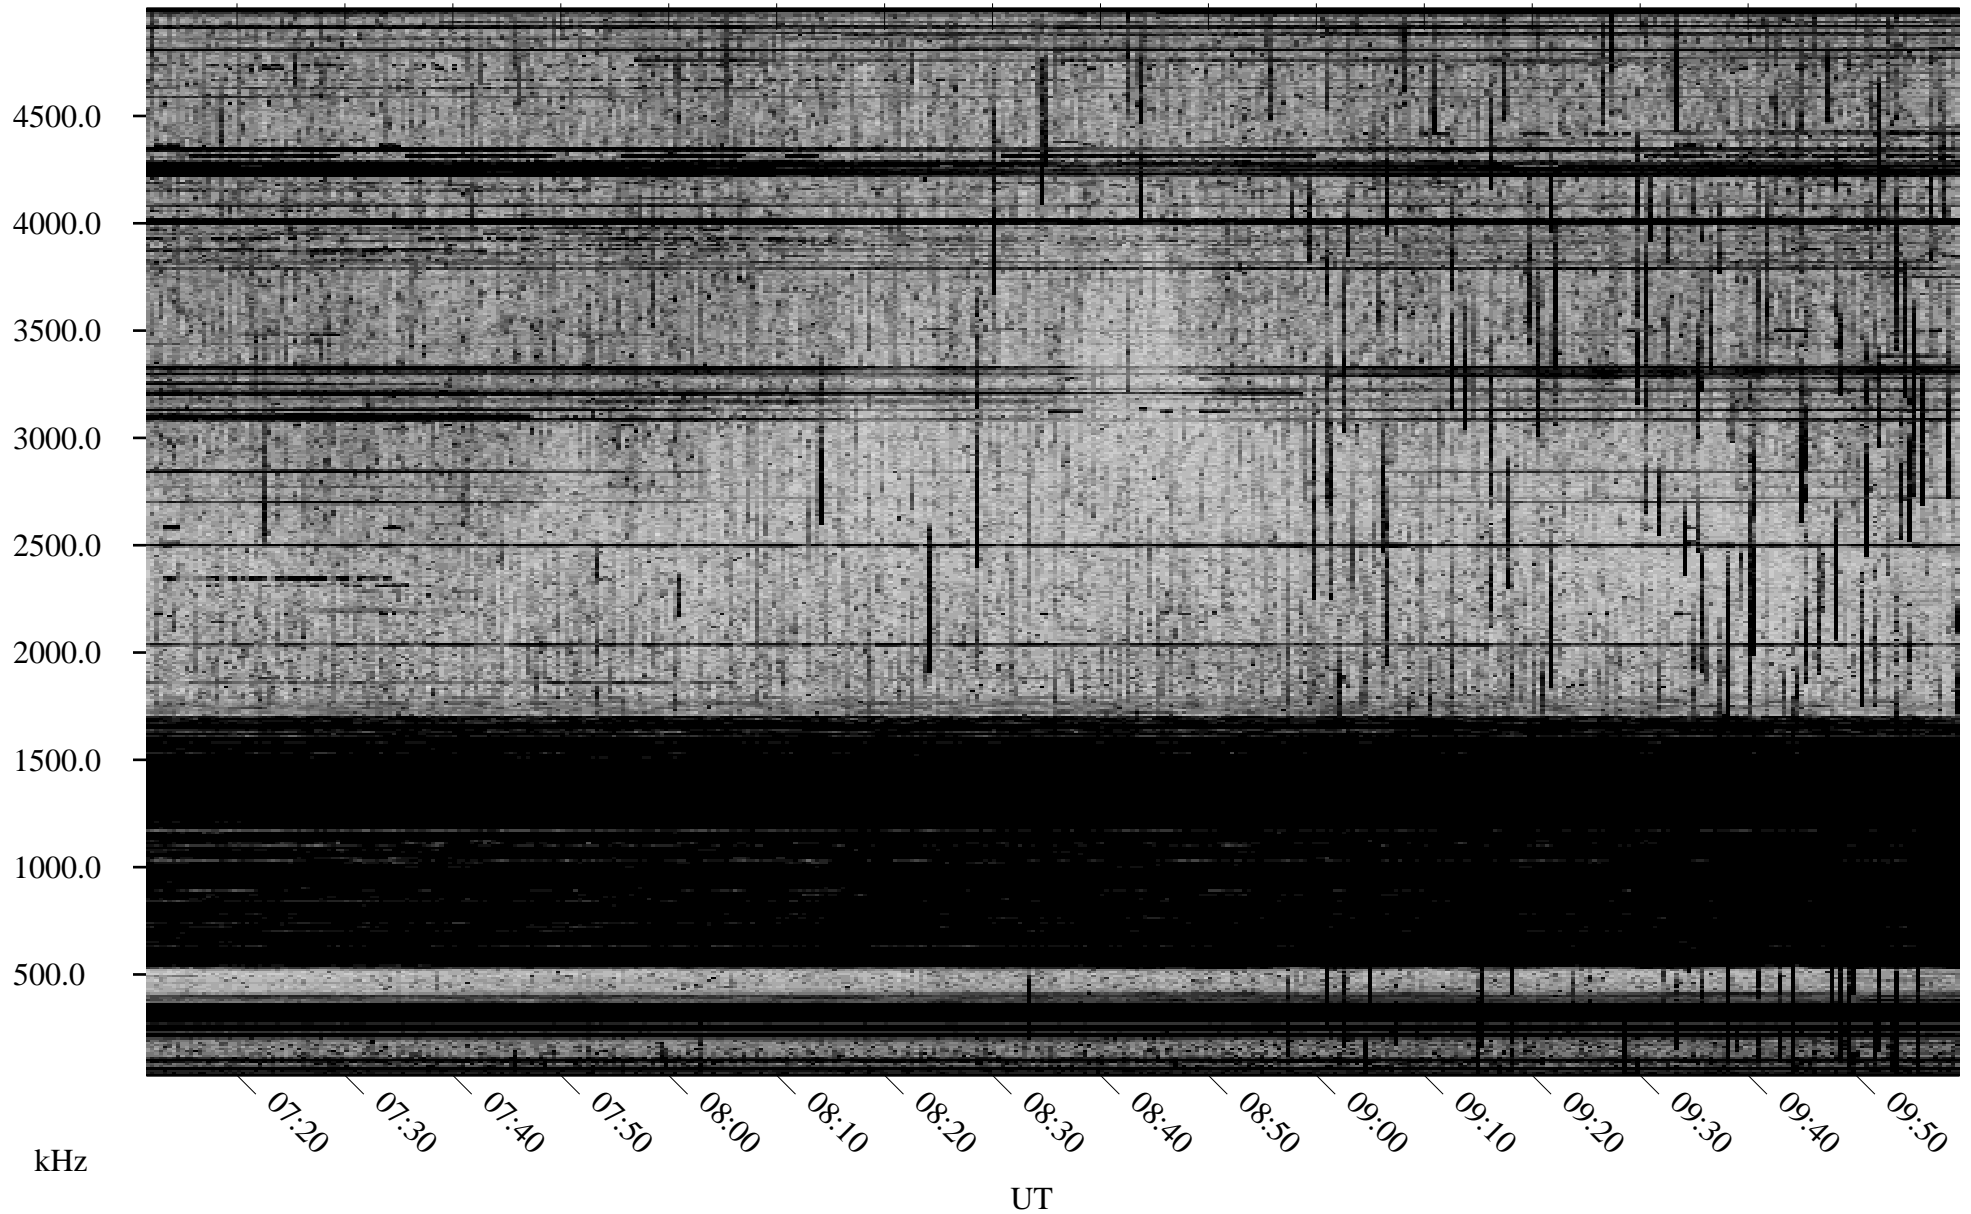

09/15/2001 Churchill, Manitoba

Linear Scale Black = 161 White = 15

ch01258l.r00m max_12

Page 1

09/15/2001 Churchill, Manitoba

Linear Scale Black = 161 White = 15

ch01258l.r00m max_12

Page 2

09/16/2001 Churchill, Manitoba

Linear Scale Black = 161 White = 15

ch01258l.r00m max_12

Page 3

09/16/2001 Churchill, Manitoba

Linear Scale Black = 161 White = 15

ch01258l.r00m max_12

Page 4

09/16/2001 Churchill, Manitoba

Linear Scale Black = 161 White = 15

ch01258l.r00m max_12

Page 5

09/16/2001 Churchill, Manitoba

Linear Scale Black = 161 White = 15

ch01258l.r00m max_12

Page 6

09/16/2001 Churchill, Manitoba

Linear Scale Black = 161 White = 15

ch01258l.r00m max_12

Page 7

09/16/2001 Churchill, Manitoba

Linear Scale Black = 161 White = 15

ch01258l.r00m max_12