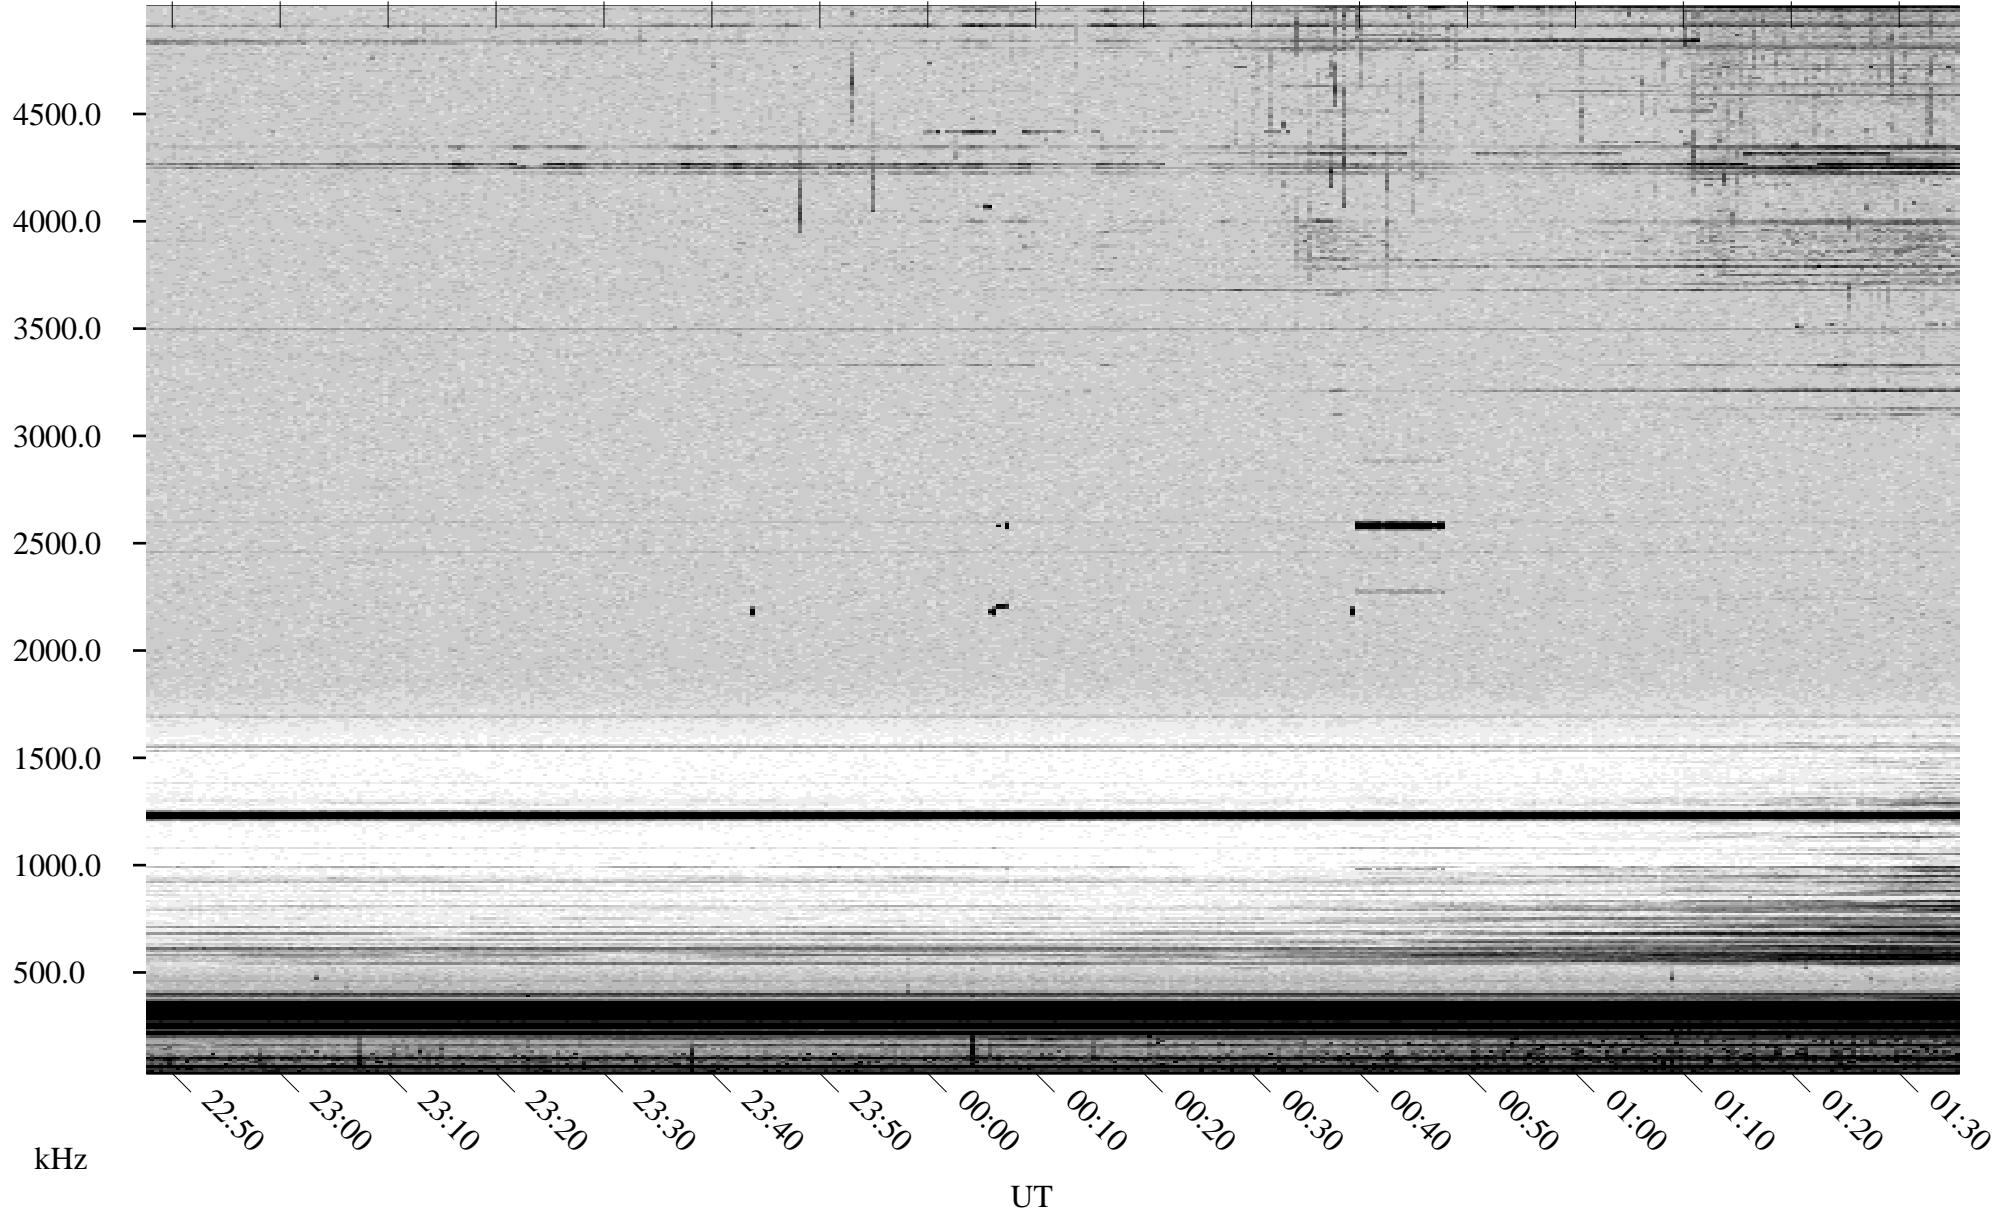

09/15/2001 Churchill, Manitoba

Linear Scale Black = 161 White = 15

ch01258l.r00m max_12

Page 1

09/15/2001 Churchill, Manitoba

Linear Scale Black = 161 White = 15

ch01258l.r00m max_12

Page 2

09/16/2001 Churchill, Manitoba

Linear Scale Black = 161 White = 15

ch01258l.r00m max_12

Page 3

09/16/2001 Churchill, Manitoba

Linear Scale Black = 161 White = 15

ch01258l.r00m max_12

Page 4

09/16/2001 Churchill, Manitoba

Linear Scale Black = 161 White = 15

ch01258l.r00m max_12

Page 5

09/16/2001 Churchill, Manitoba

Linear Scale Black = 161 White = 15

ch01258l.r00m max_12

Page 6

09/16/2001 Churchill, Manitoba

Linear Scale Black = 161 White = 15

ch01258l.r00m max_12

Page 7

09/16/2001 Churchill, Manitoba

Linear Scale Black = 161 White = 15

ch01258l.r00m max_12