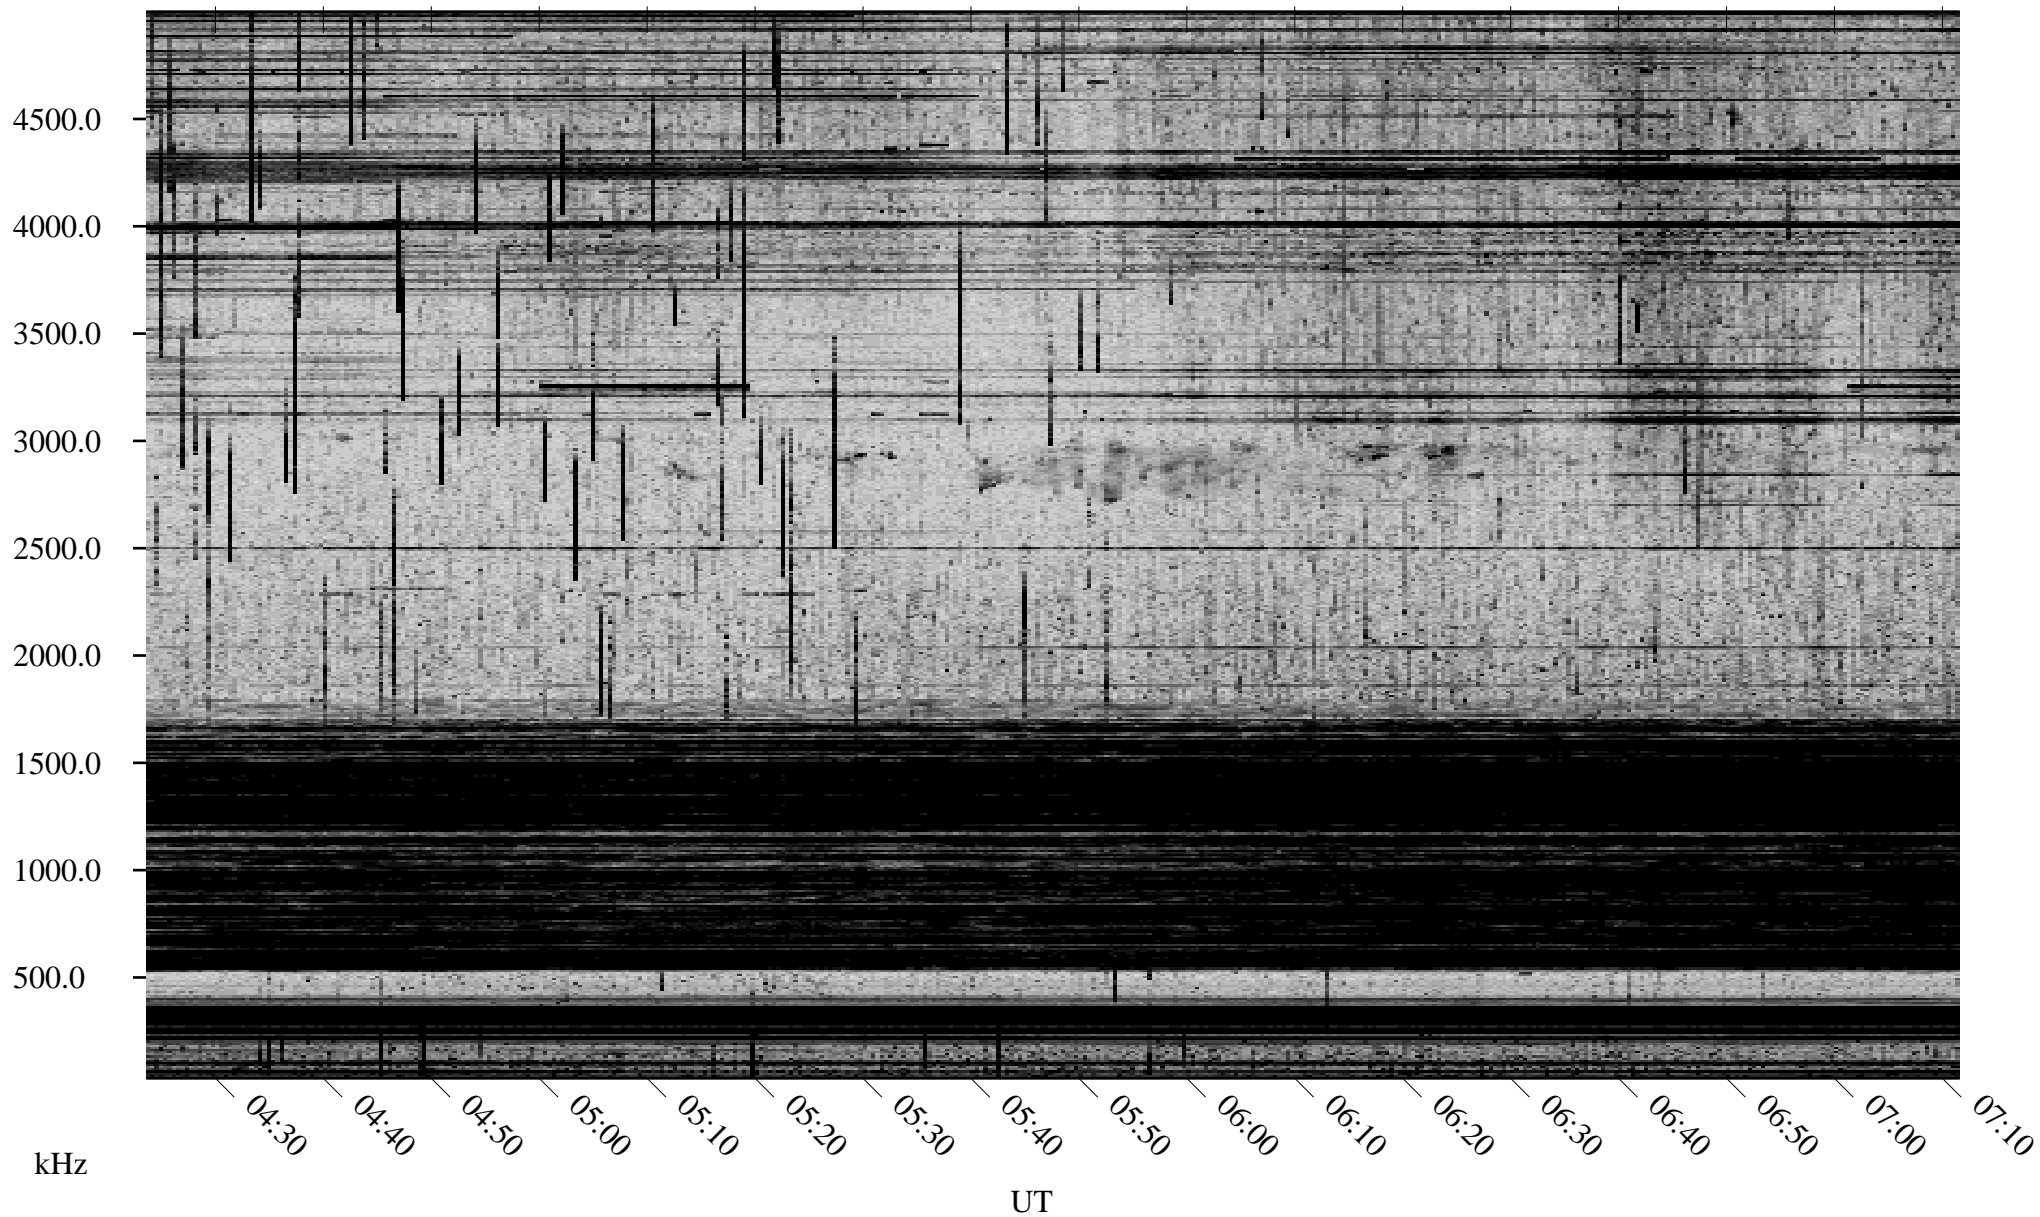

09/15/2001 Churchill, Manitoba

Linear Scale Black = 161 White = 15

ch01258l.r00m max_12

Page 1

09/15/2001 Churchill, Manitoba

Linear Scale Black = 161 White = 15

ch01258l.r00m max_12

Page 2

09/16/2001 Churchill, Manitoba

Linear Scale Black = 161 White = 15

ch01258l.r00m max_12

Page 3

09/16/2001 Churchill, Manitoba

Linear Scale Black = 161 White = 15

ch01258l.r00m max_12

Page 4

09/16/2001 Churchill, Manitoba

Linear Scale Black = 161 White = 15

ch01258l.r00m max_12

Page 5

09/16/2001 Churchill, Manitoba

Linear Scale Black = 161 White = 15

ch01258l.r00m max_12

Page 6

09/16/2001 Churchill, Manitoba

Linear Scale Black = 161 White = 15

ch01258l.r00m max_12

Page 7

09/16/2001 Churchill, Manitoba

Linear Scale Black = 161 White = 15

ch01258l.r00m max_12