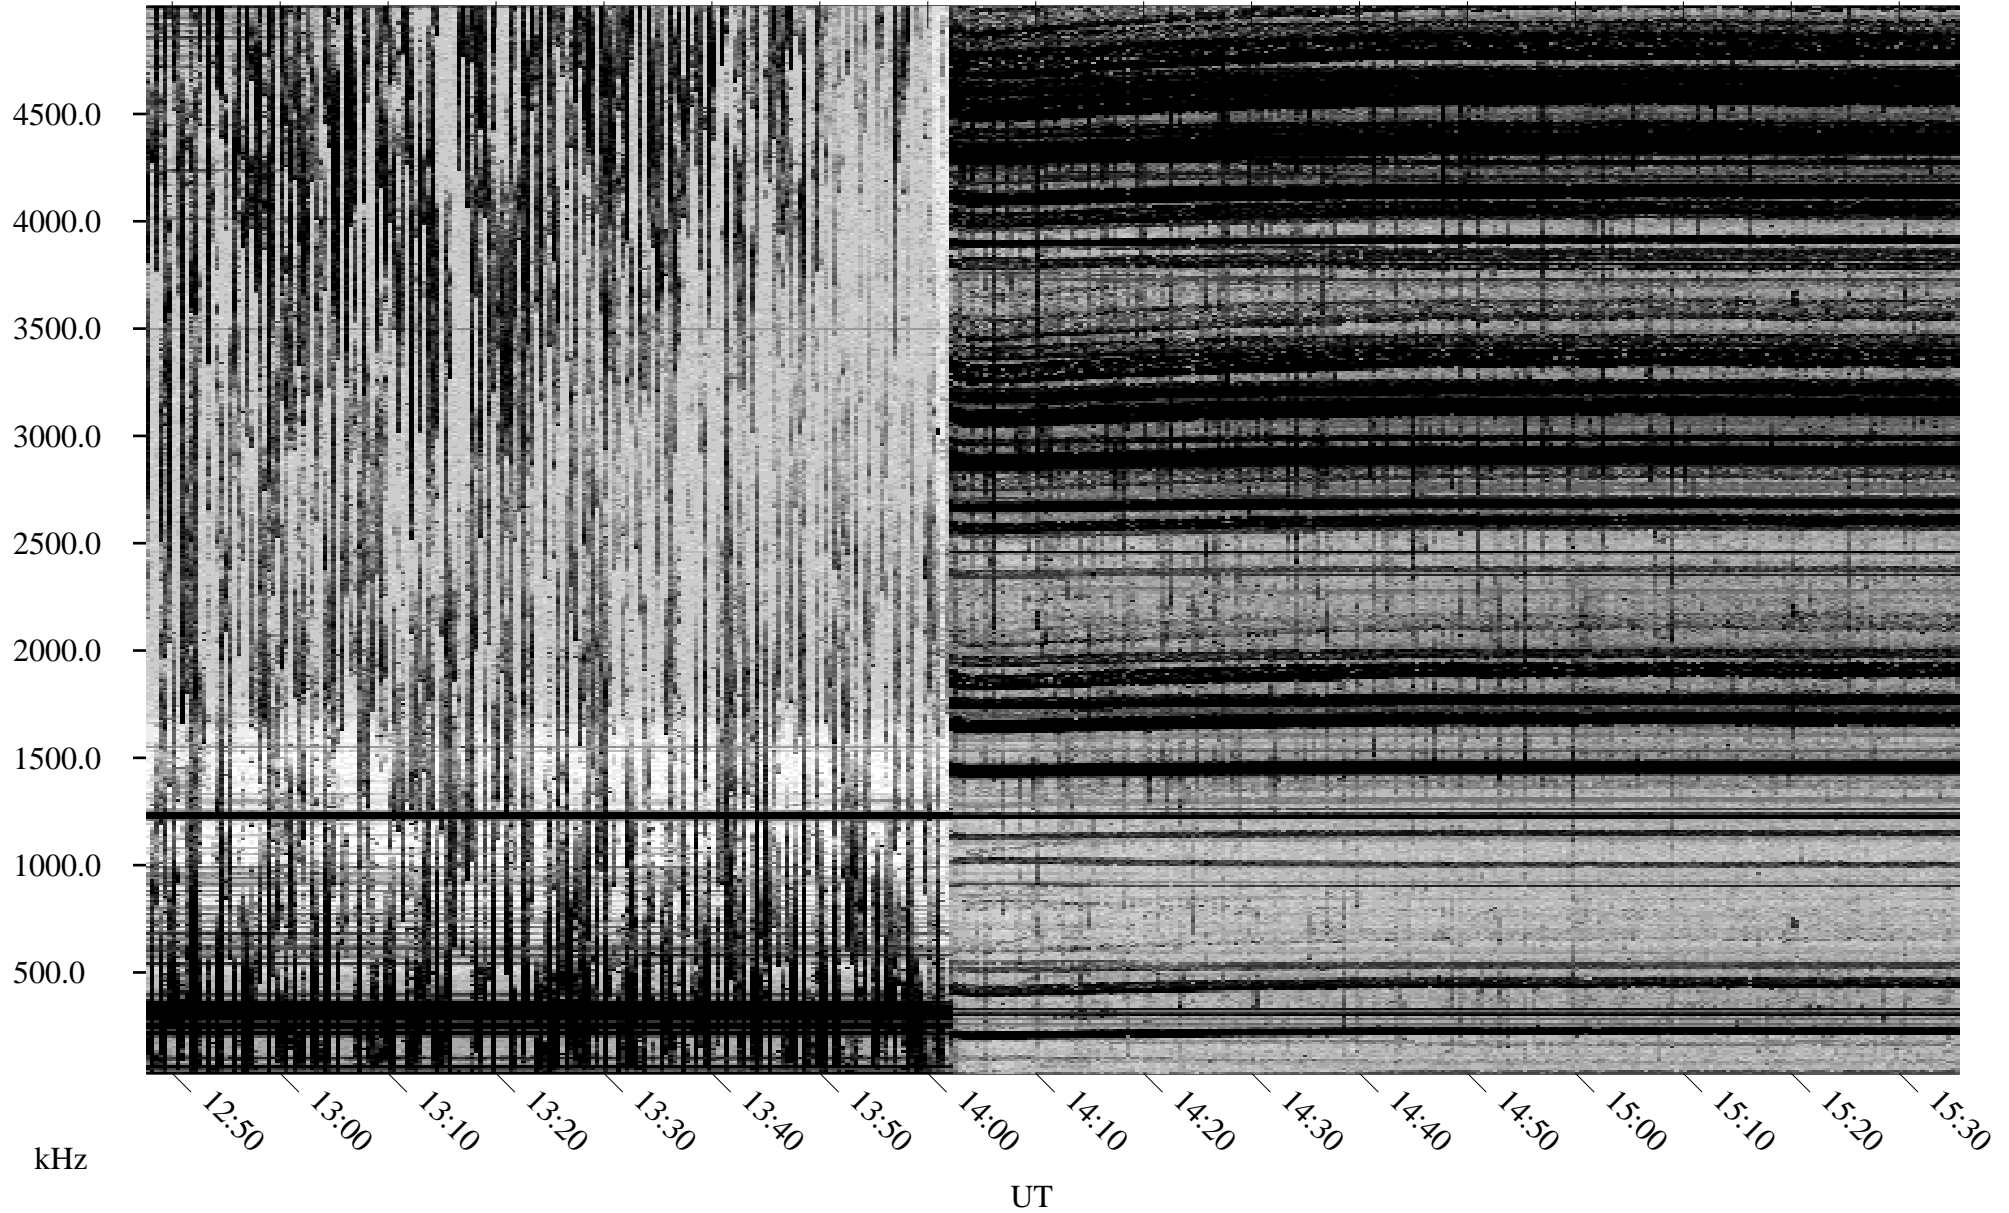

09/16/2001 Churchill, Manitoba

Linear Scale Black = 161 White = 15

ch01258l.r00m max_12

Page 3

09/16/2001 Churchill, Manitoba

Linear Scale Black = 161 White = 15

ch01258l.r00m max_12

Page 4

09/16/2001 Churchill, Manitoba

Linear Scale Black = 161 White = 15

ch01258l.r00m max_12

Page 5

09/16/2001 Churchill, Manitoba

Linear Scale Black = 161 White = 15

ch01258l.r00m max_12

Page 6

09/16/2001 Churchill, Manitoba

Linear Scale Black = 161 White = 15

ch01258l.r00m max_12

Page 7

09/16/2001 Churchill, Manitoba

Linear Scale Black = 161 White = 15

ch01258l.r00m max_12