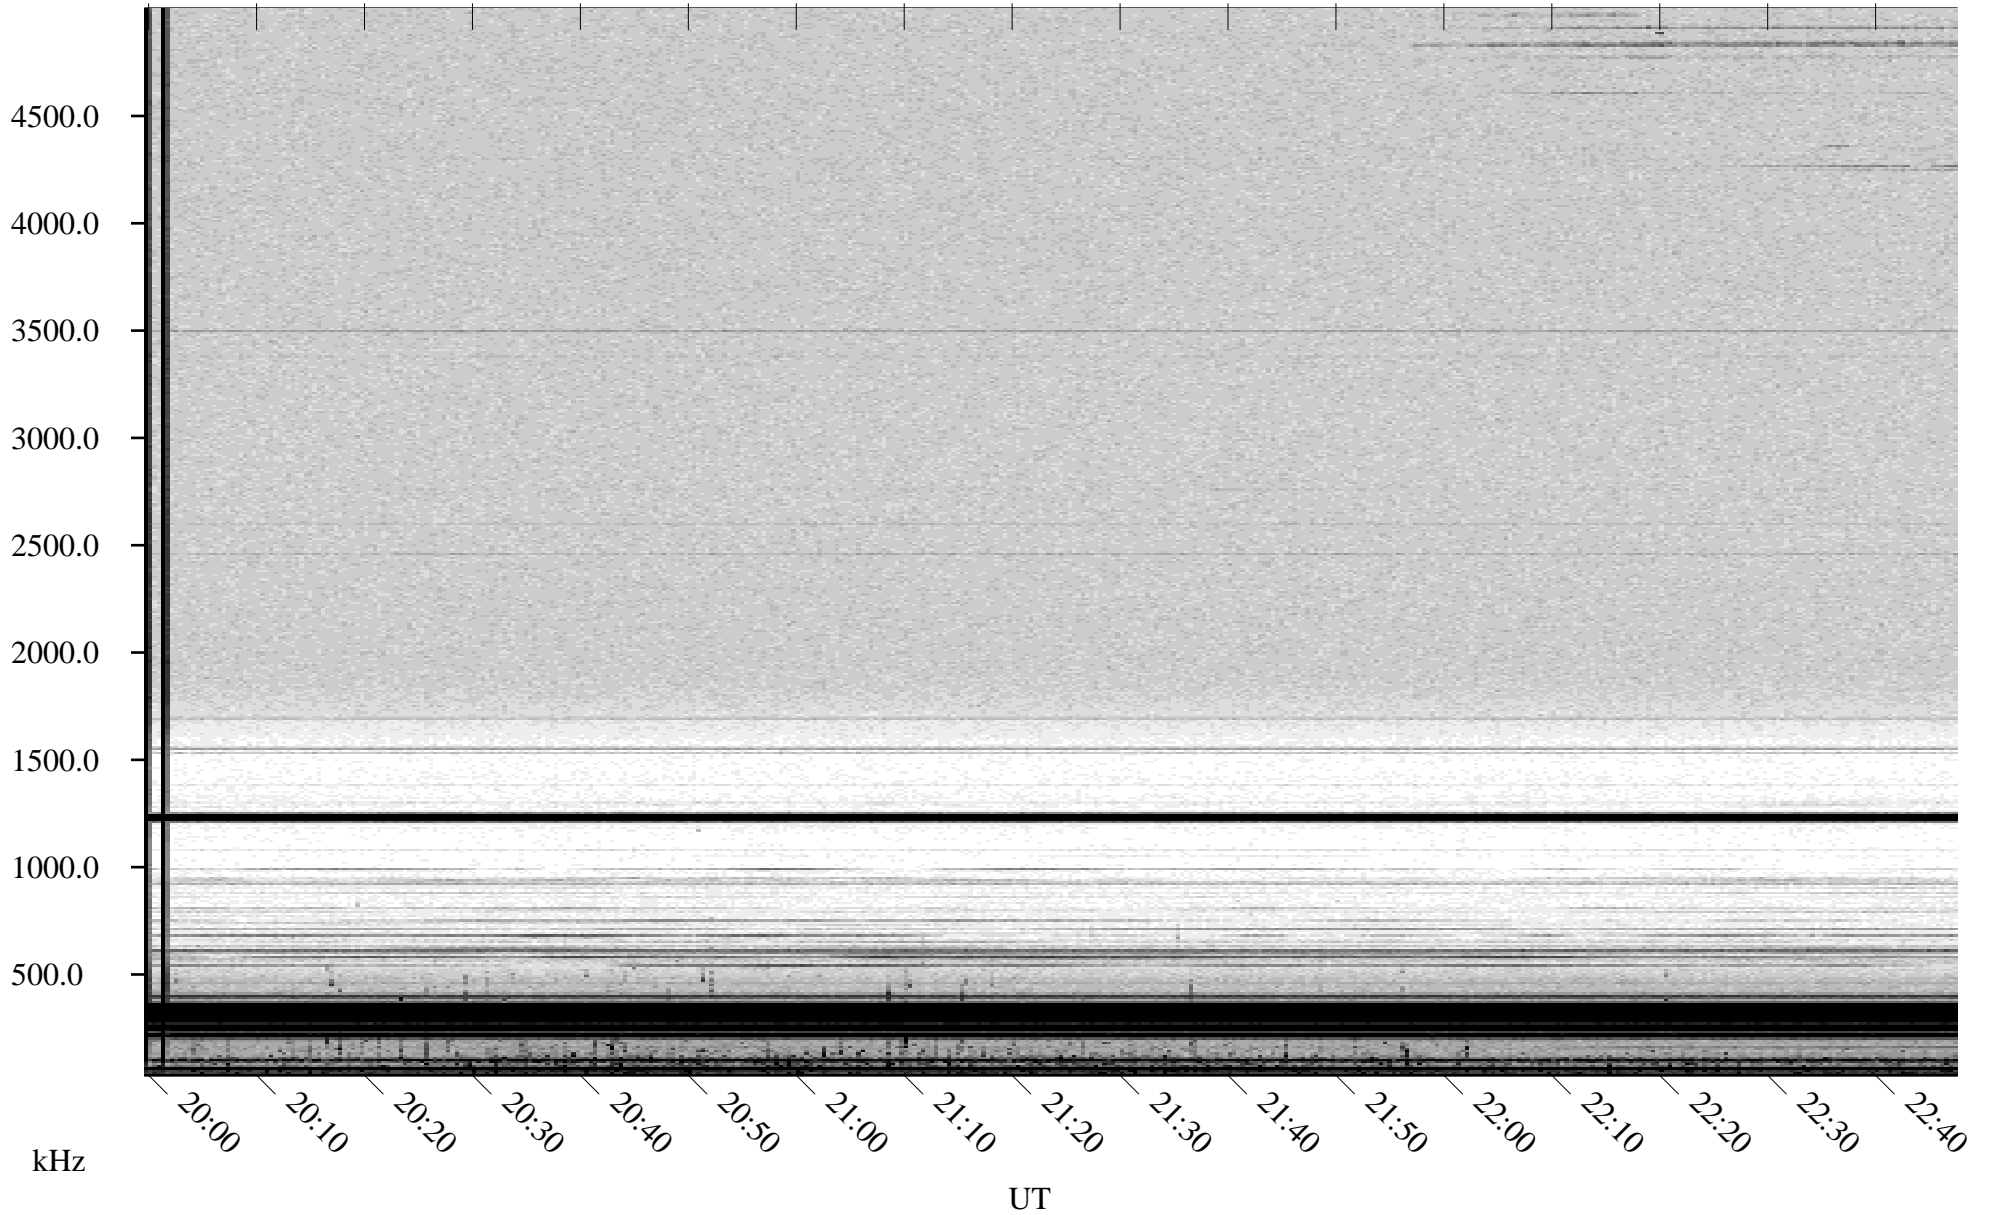

09/15/2001 Churchill, Manitoba

Linear Scale Black = 161 White = 15

ch01258l.r00m max_12

Page 1

09/15/2001 Churchill, Manitoba

Linear Scale Black = 161 White = 15

ch01258l.r00m max_12

Page 2

09/16/2001 Churchill, Manitoba

Linear Scale Black = 161 White = 15

ch01258l.r00m max_12

Page 3

09/16/2001 Churchill, Manitoba

Linear Scale Black = 161 White = 15

ch01258l.r00m max_12

Page 4

09/16/2001 Churchill, Manitoba

Linear Scale Black = 161 White = 15

ch01258l.r00m max_12

Page 5

09/16/2001 Churchill, Manitoba

Linear Scale Black = 161 White = 15

ch01258l.r00m max_12

Page 6

09/16/2001 Churchill, Manitoba

Linear Scale Black = 161 White = 15

ch01258l.r00m max_12

Page 7

09/16/2001 Churchill, Manitoba

Linear Scale Black = 161 White = 15

ch01258l.r00m max_12