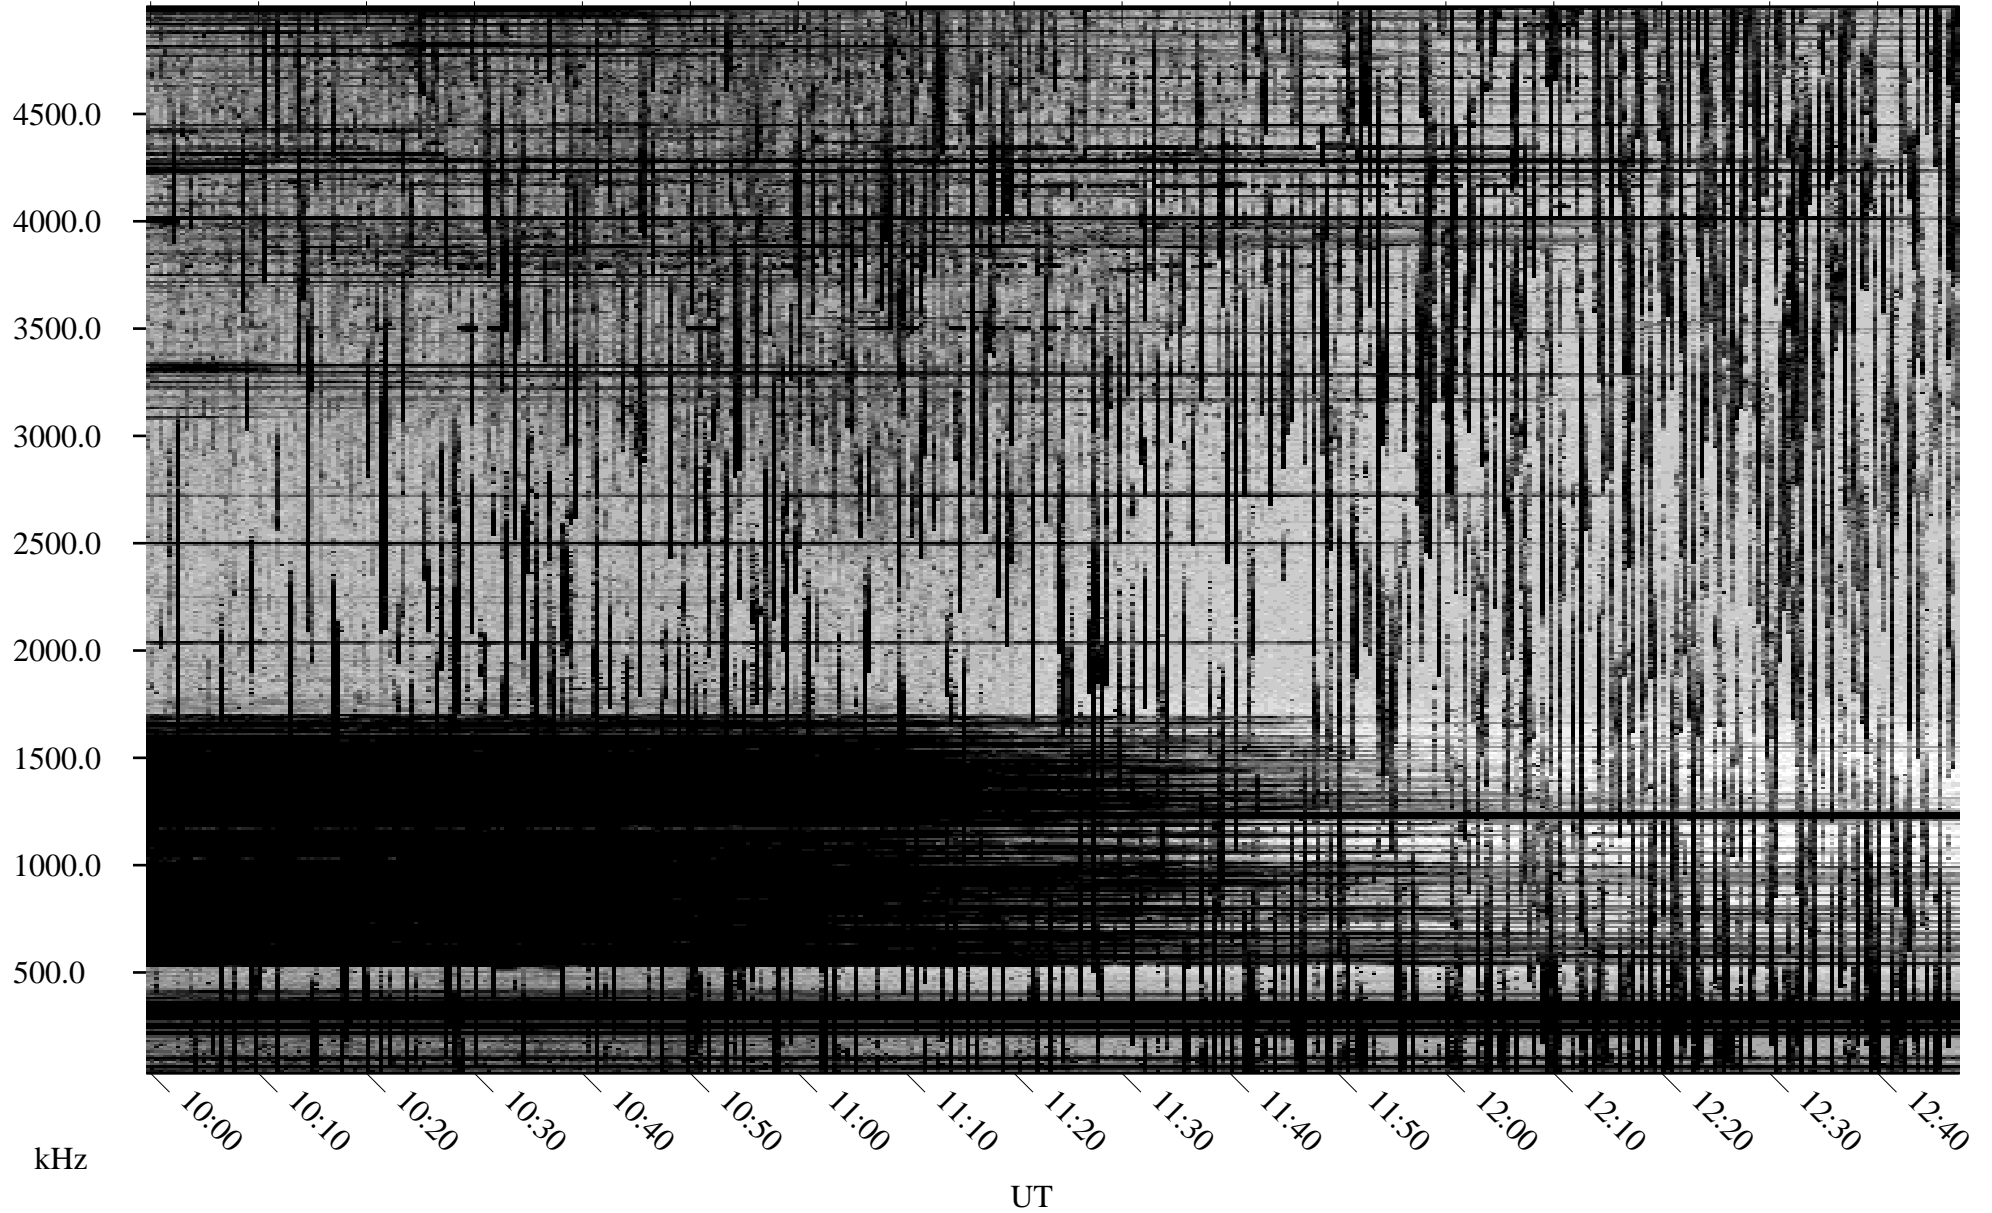

09/15/2001 Churchill, Manitoba

Linear Scale Black = 161 White = 15

ch01258l.r00m max_12

Page 1

09/15/2001 Churchill, Manitoba

Linear Scale Black = 161 White = 15

ch01258l.r00m max_12

Page 2

09/16/2001 Churchill, Manitoba

Linear Scale Black = 161 White = 15

ch01258l.r00m max_12

Page 3

09/16/2001 Churchill, Manitoba

Linear Scale Black = 161 White = 15

ch01258l.r00m max_12

Page 4

09/16/2001 Churchill, Manitoba

Linear Scale Black = 161 White = 15

ch01258l.r00m max_12

Page 5

09/16/2001 Churchill, Manitoba

Linear Scale Black = 161 White = 15

ch01258l.r00m max_12

Page 6

09/16/2001 Churchill, Manitoba

Linear Scale Black = 161 White = 15

ch01258l.r00m max_12

Page 7

09/16/2001 Churchill, Manitoba

Linear Scale Black = 161 White = 15

ch01258l.r00m max_12