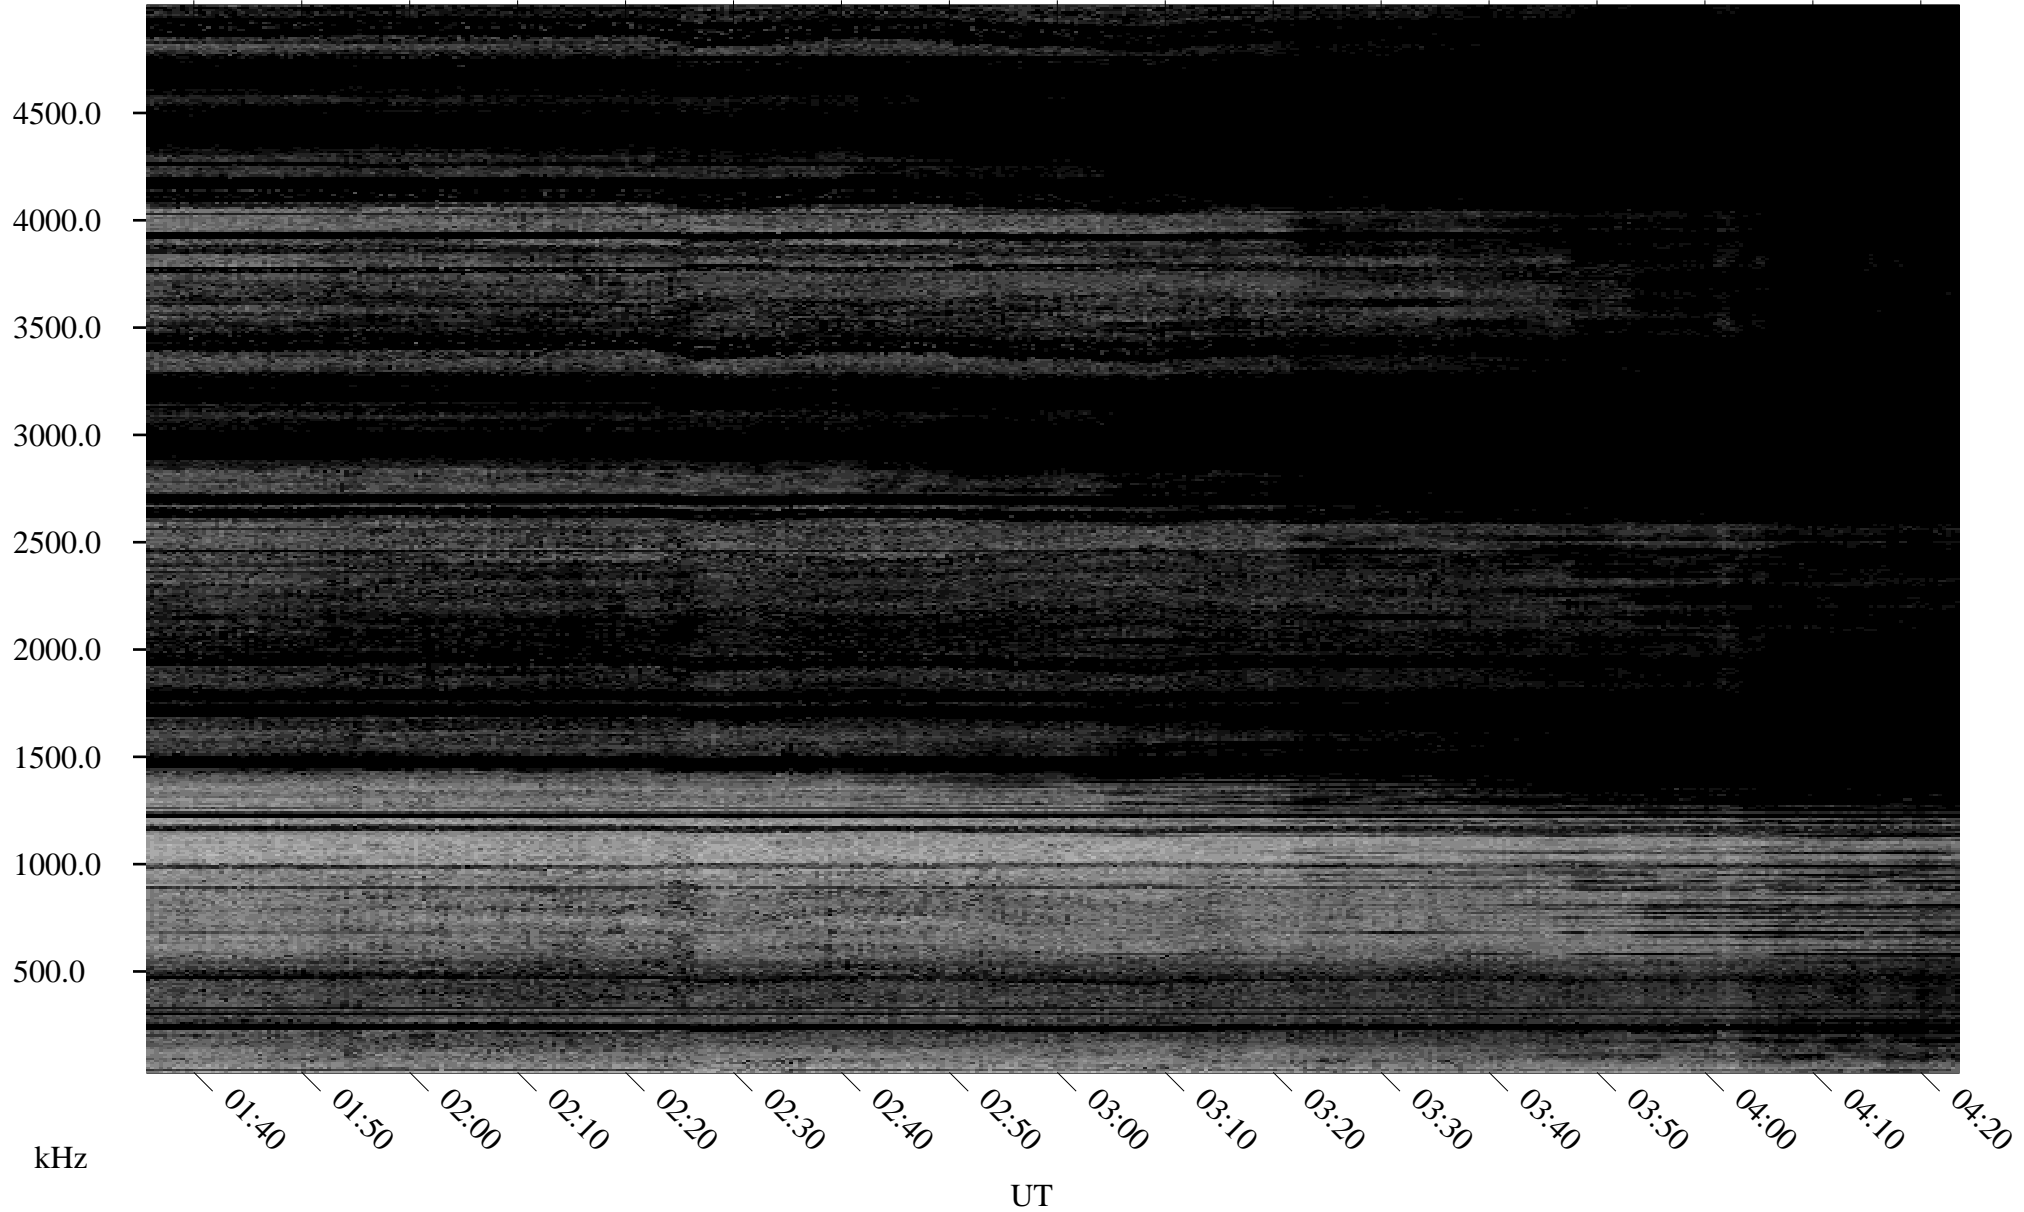

09/16/2001 Churchill, Manitoba

Linear Scale Black = 161 White = 15

ch01259l.r00m max_12

Page 1

09/16/2001 Churchill, Manitoba

Linear Scale Black = 161 White = 15

ch01259l.r00m max_12

Page 2

09/17/2001 Churchill, Manitoba

Linear Scale Black = 161 White = 15

ch01259l.r00m max_12

Page 3

09/17/2001 Churchill, Manitoba

Linear Scale Black = 161 White = 15

ch01259l.r00m max_12

Page 4

09/17/2001 Churchill, Manitoba

Linear Scale Black = 161 White = 15

ch01259l.r00m max_12

Page 5

09/17/2001 Churchill, Manitoba

Linear Scale Black = 161 White = 15

ch01259l.r00m max_12

Page 6

09/17/2001 Churchill, Manitoba

Linear Scale Black = 161 White = 15

ch01259l.r00m max_12

Page 7

09/17/2001 Churchill, Manitoba

Linear Scale Black = 161 White = 15

ch01259l.r00m max_12

Page 8