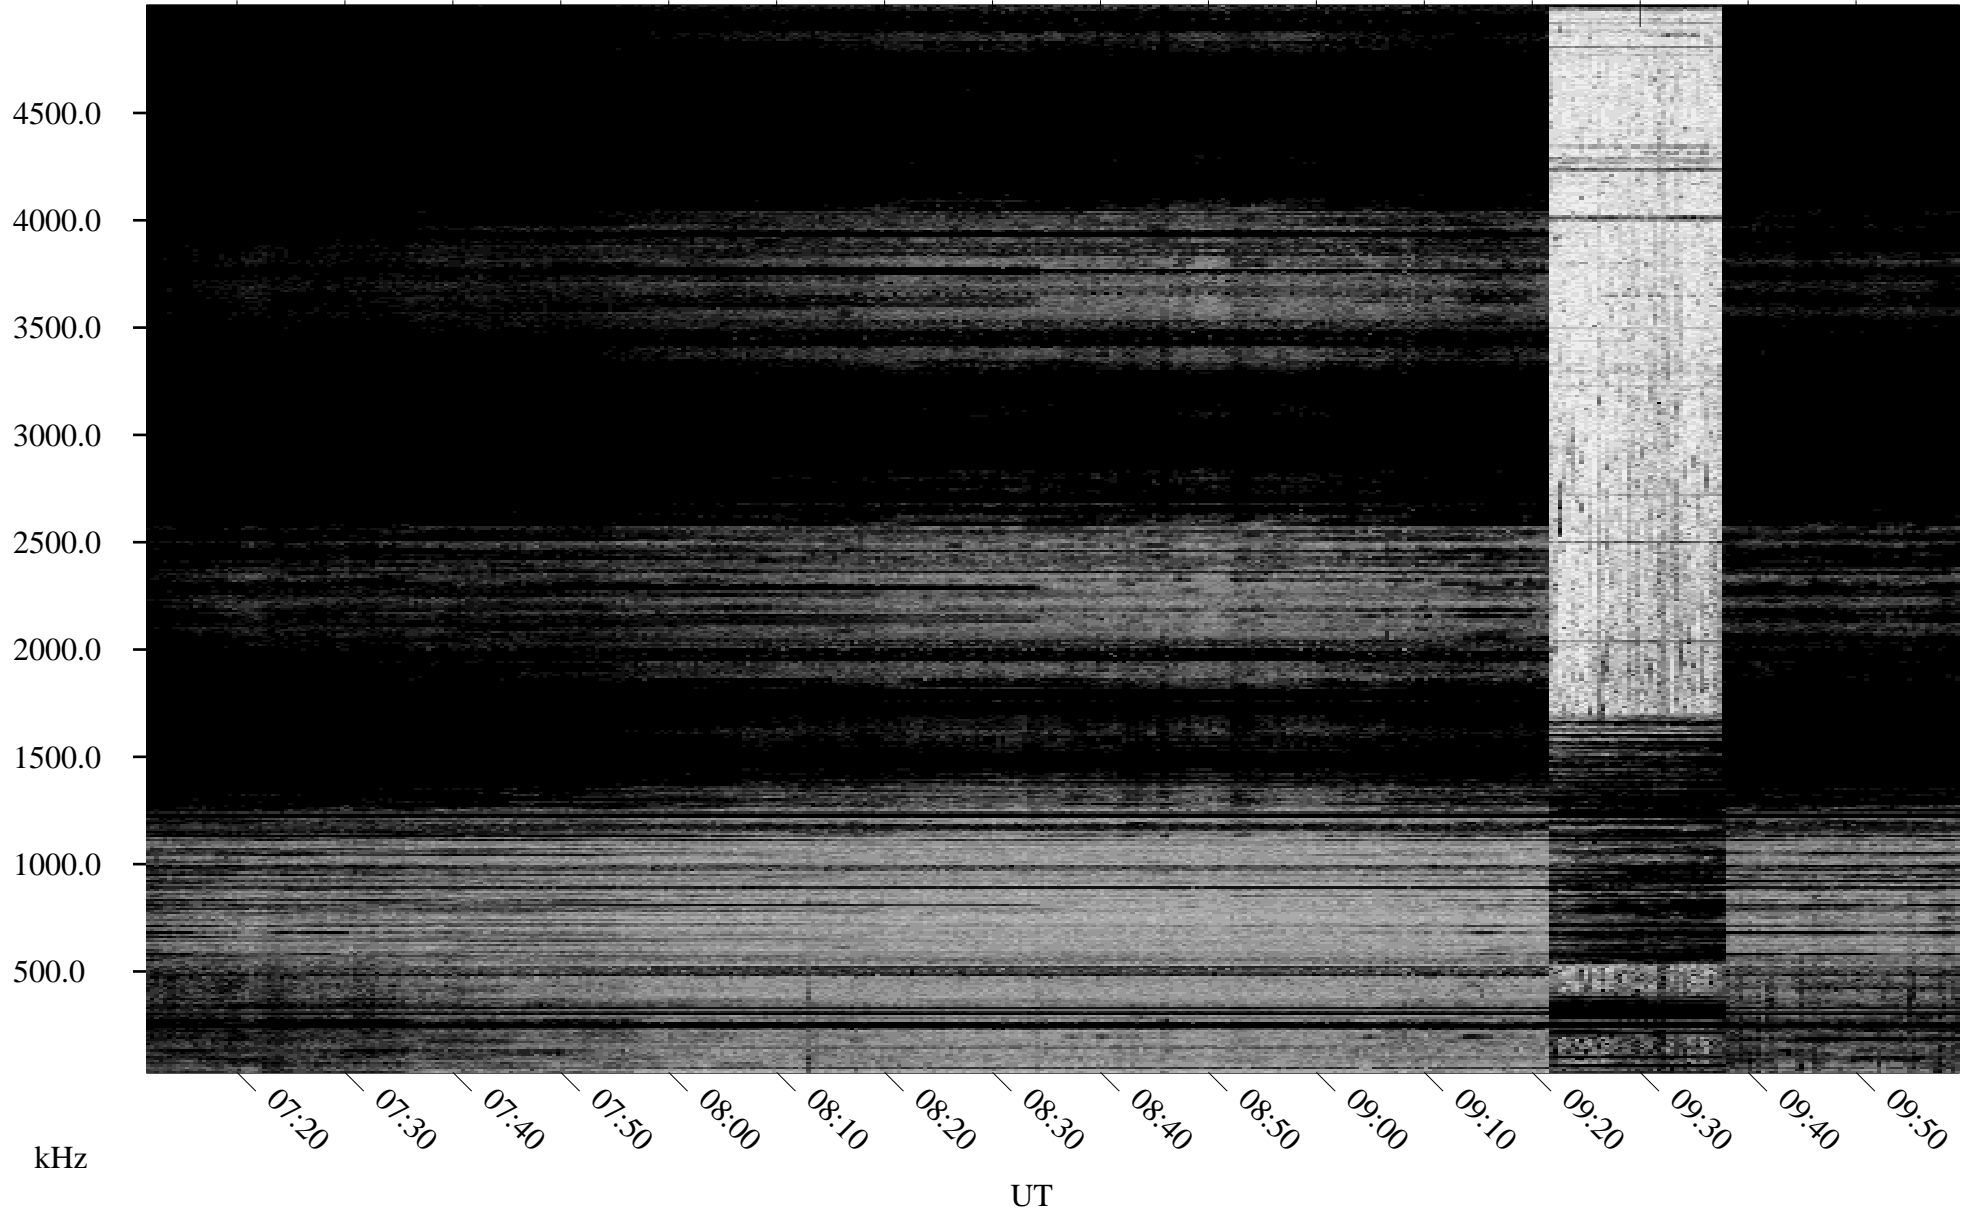

09/16/2001 Churchill, Manitoba

Linear Scale Black = 161 White = 15

ch01259l.r00m max_12

Page 1

09/16/2001 Churchill, Manitoba

Linear Scale Black = 161 White = 15

ch01259l.r00m max_12

Page 2

09/17/2001 Churchill, Manitoba

Linear Scale Black = 161 White = 15

ch01259l.r00m max_12

Page 3

09/17/2001 Churchill, Manitoba

Linear Scale Black = 161 White = 15

ch01259l.r00m max_12

Page 4

09/17/2001 Churchill, Manitoba

Linear Scale Black = 161 White = 15

ch01259l.r00m max_12

Page 5

09/17/2001 Churchill, Manitoba

Linear Scale Black = 161 White = 15

ch01259l.r00m max_12

Page 6

09/17/2001 Churchill, Manitoba

Linear Scale Black = 161 White = 15

ch01259l.r00m max_12

Page 7

09/17/2001 Churchill, Manitoba

Linear Scale Black = 161 White = 15

ch01259l.r00m max_12

Page 8