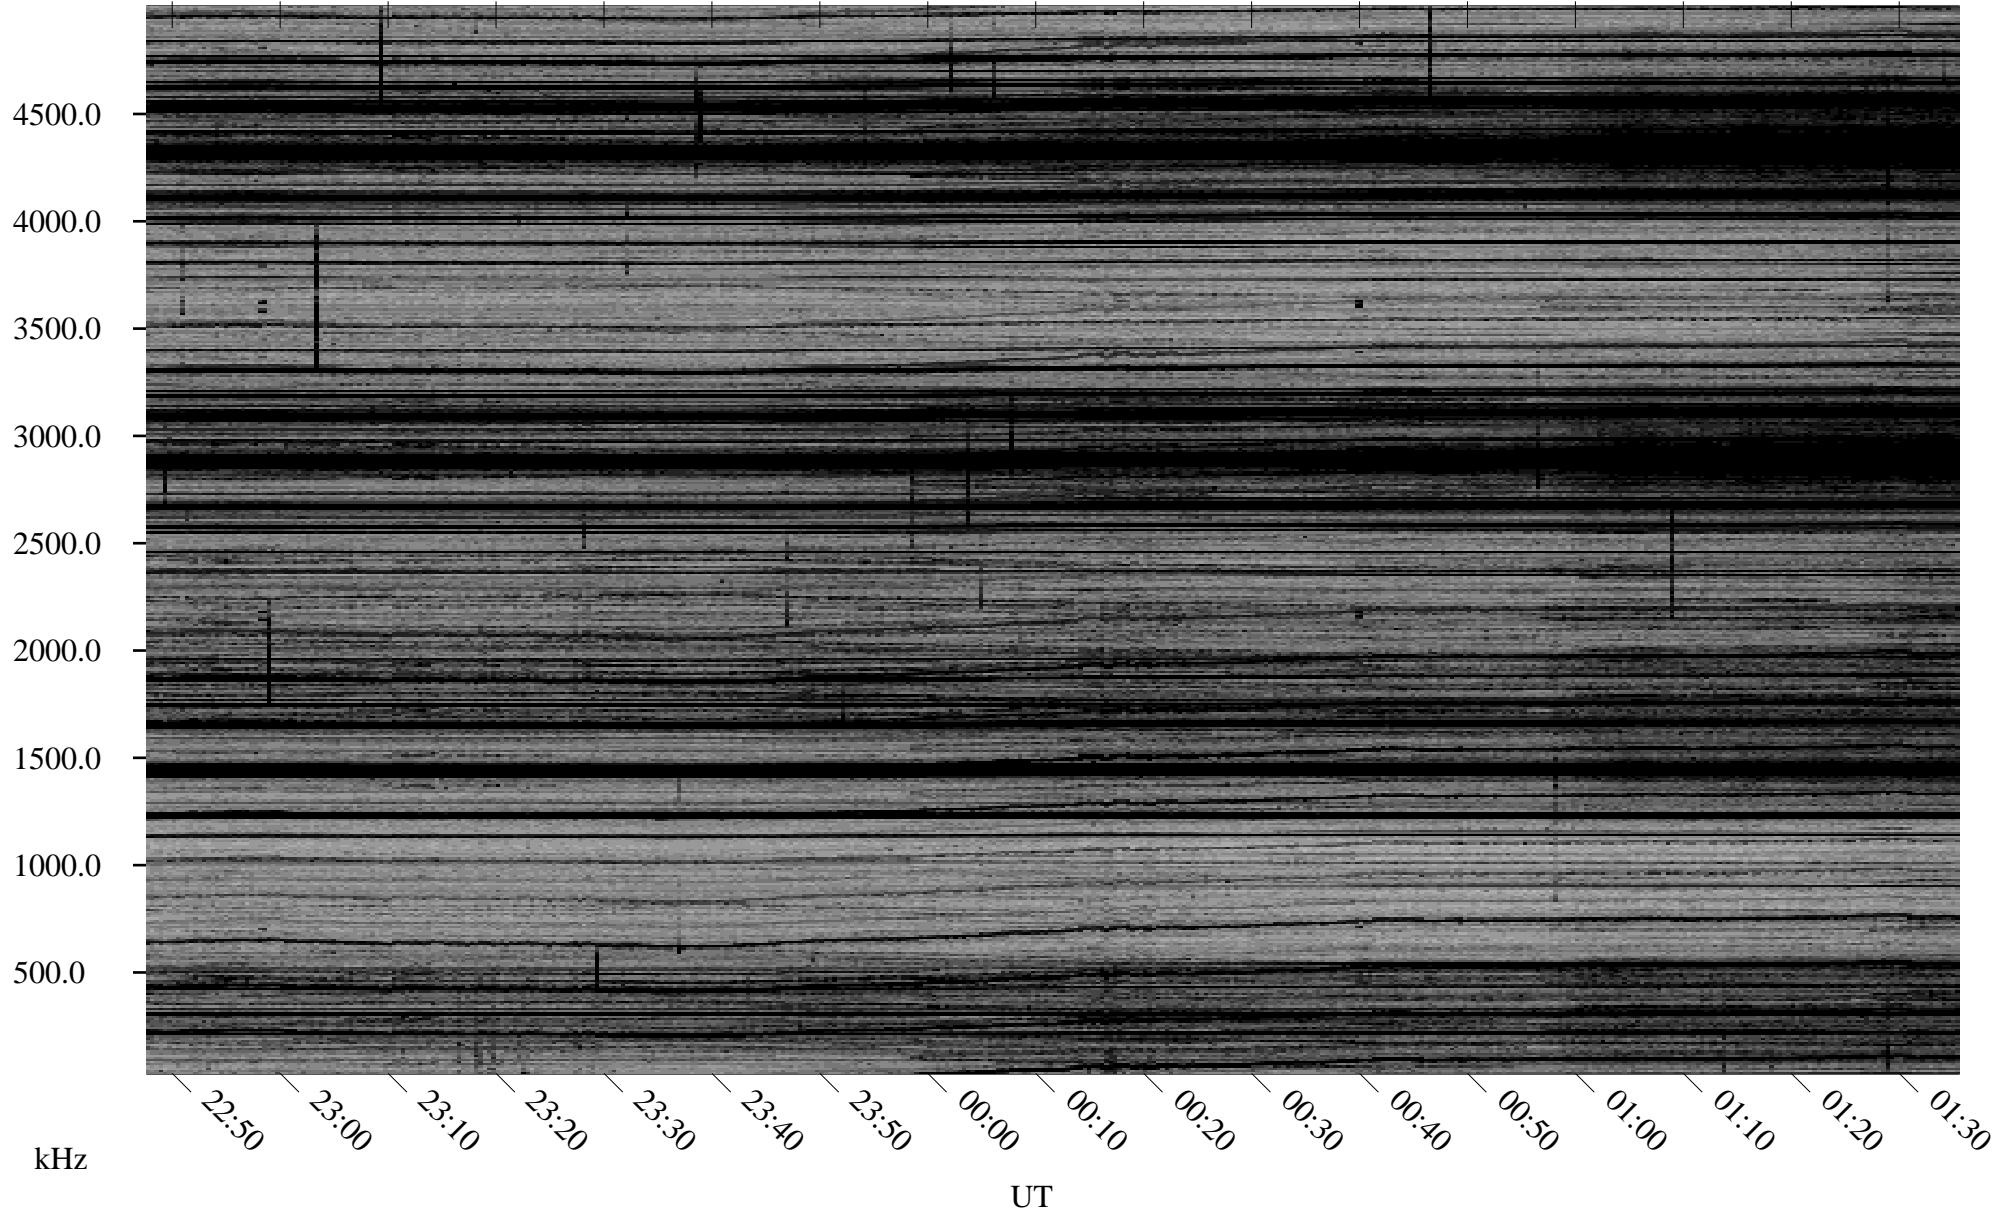

09/17/2001 Churchill, Manitoba

Linear Scale Black = 161 White = 15

ch01260l.r00m max_12

Page 1

09/17/2001 Churchill, Manitoba

Linear Scale Black = 161 White = 15

ch01260l.r00m max_12

Page 2

09/18/2001 Churchill, Manitoba

Linear Scale Black = 161 White = 15

ch01260l.r00m max_12

Page 3

09/18/2001 Churchill, Manitoba

Linear Scale Black = 161 White = 15

ch01260l.r00m max_12