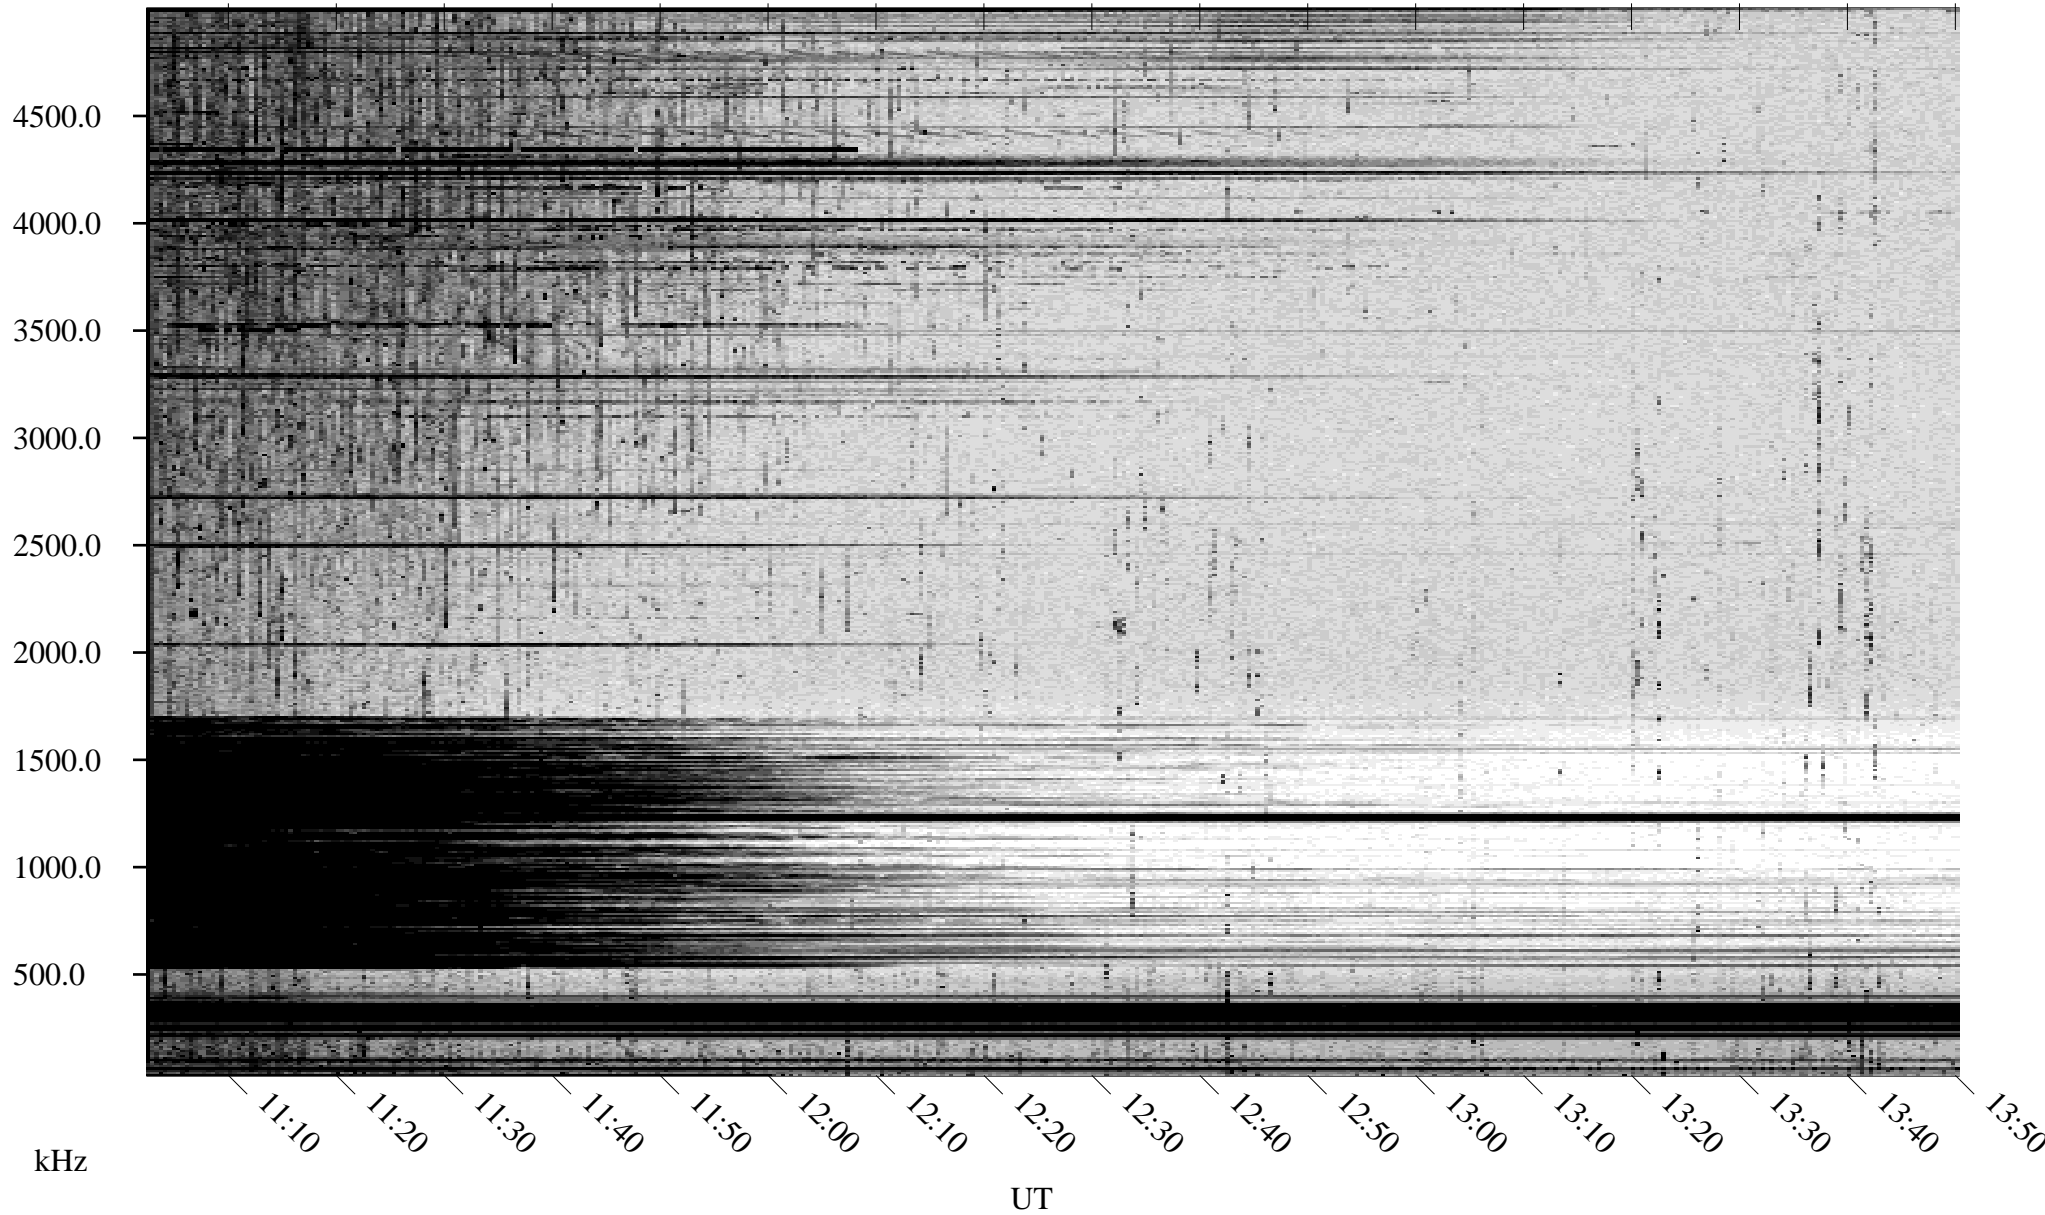

# 09/18/2001 Churchill, Manitoba

Linear Scale    Black = 161    White = 15

ch012611.r00m max\_12

Page 1

# 09/18/2001 Churchill, Manitoba

Linear Scale    Black = 161    White = 15

ch01261l.r00m max\_12

Page 2