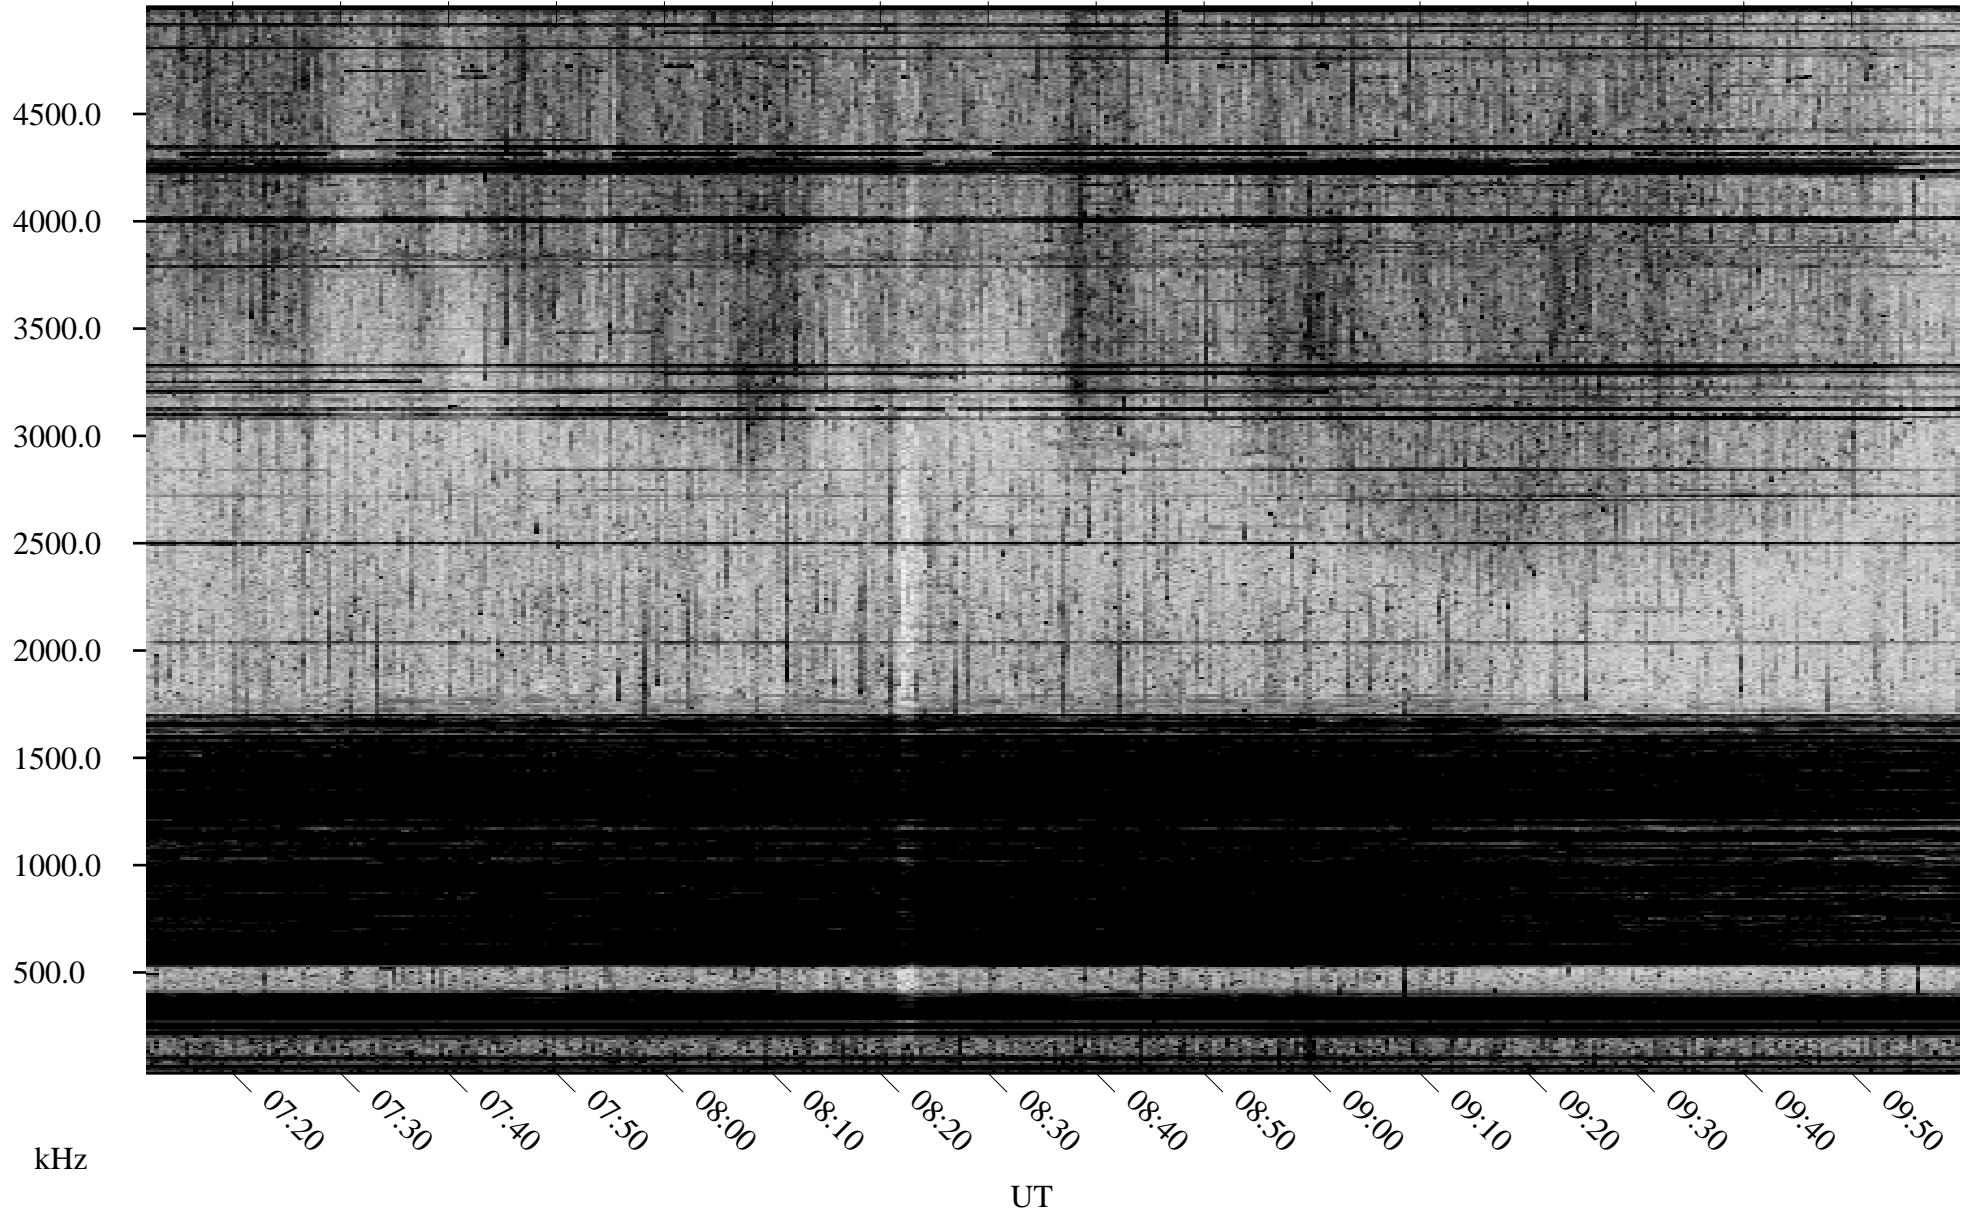

# 09/19/2001 Churchill, Manitoba

Linear Scale    Black = 161    White = 15

ch01261l.r02m max\_12

Page 4

# 09/19/2001 Churchill, Manitoba

Linear Scale    Black = 161    White = 15

ch012611.r02m max\_12

Page 5