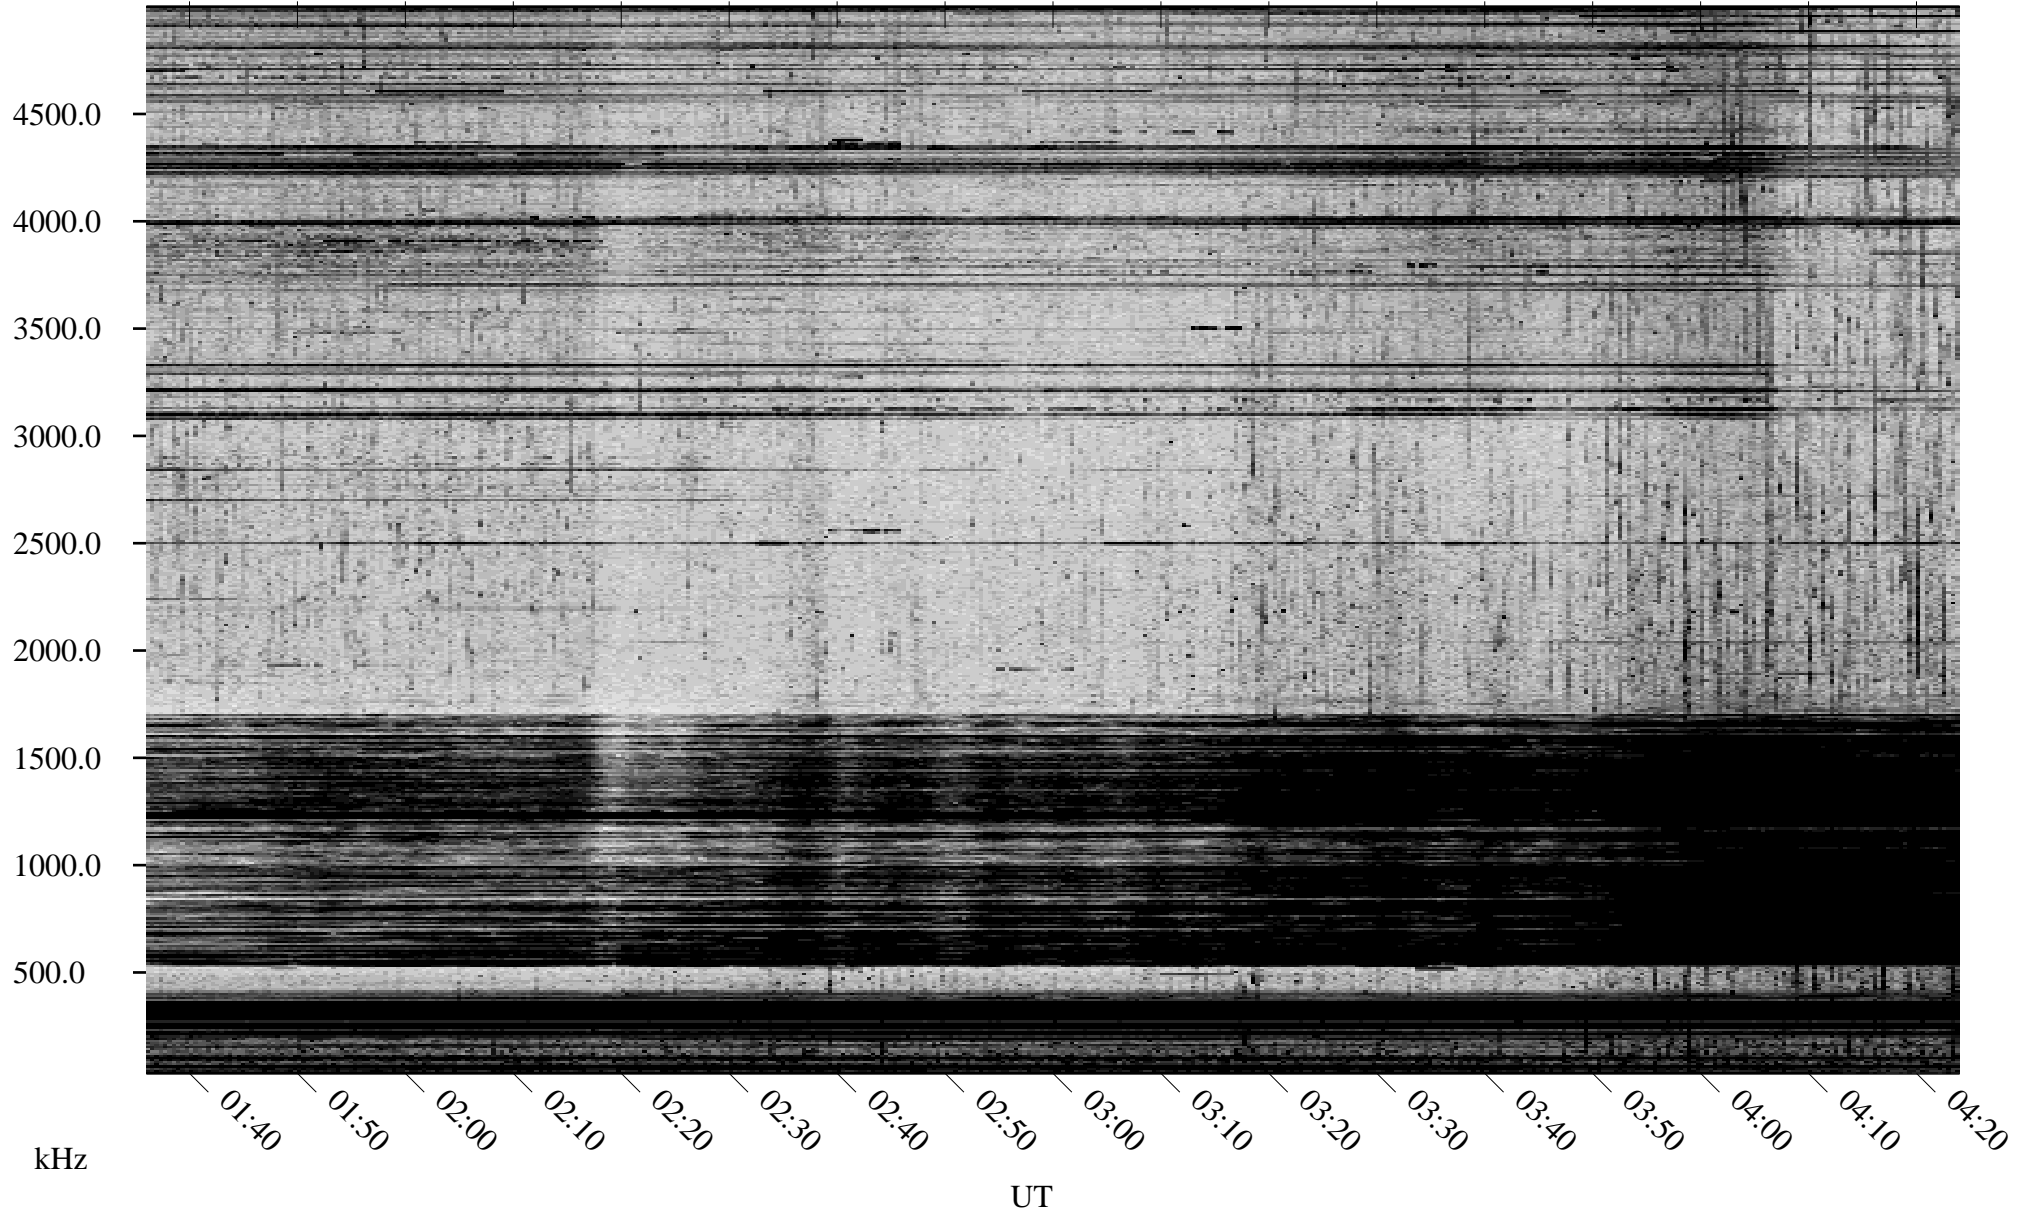

# 09/18/2001 Churchill, Manitoba

Linear Scale    Black = 161    White = 15

ch012611.r02m max\_12

Page 1

# 09/18/2001 Churchill, Manitoba

Linear Scale    Black = 161    White = 15

ch012611.r02m max\_12

Page 2

# 09/19/2001 Churchill, Manitoba

Linear Scale    Black = 161    White = 15

ch012611.r02m max\_12

Page 3

# 09/19/2001 Churchill, Manitoba

Linear Scale    Black = 161    White = 15

ch01261l.r02m max\_12

Page 4