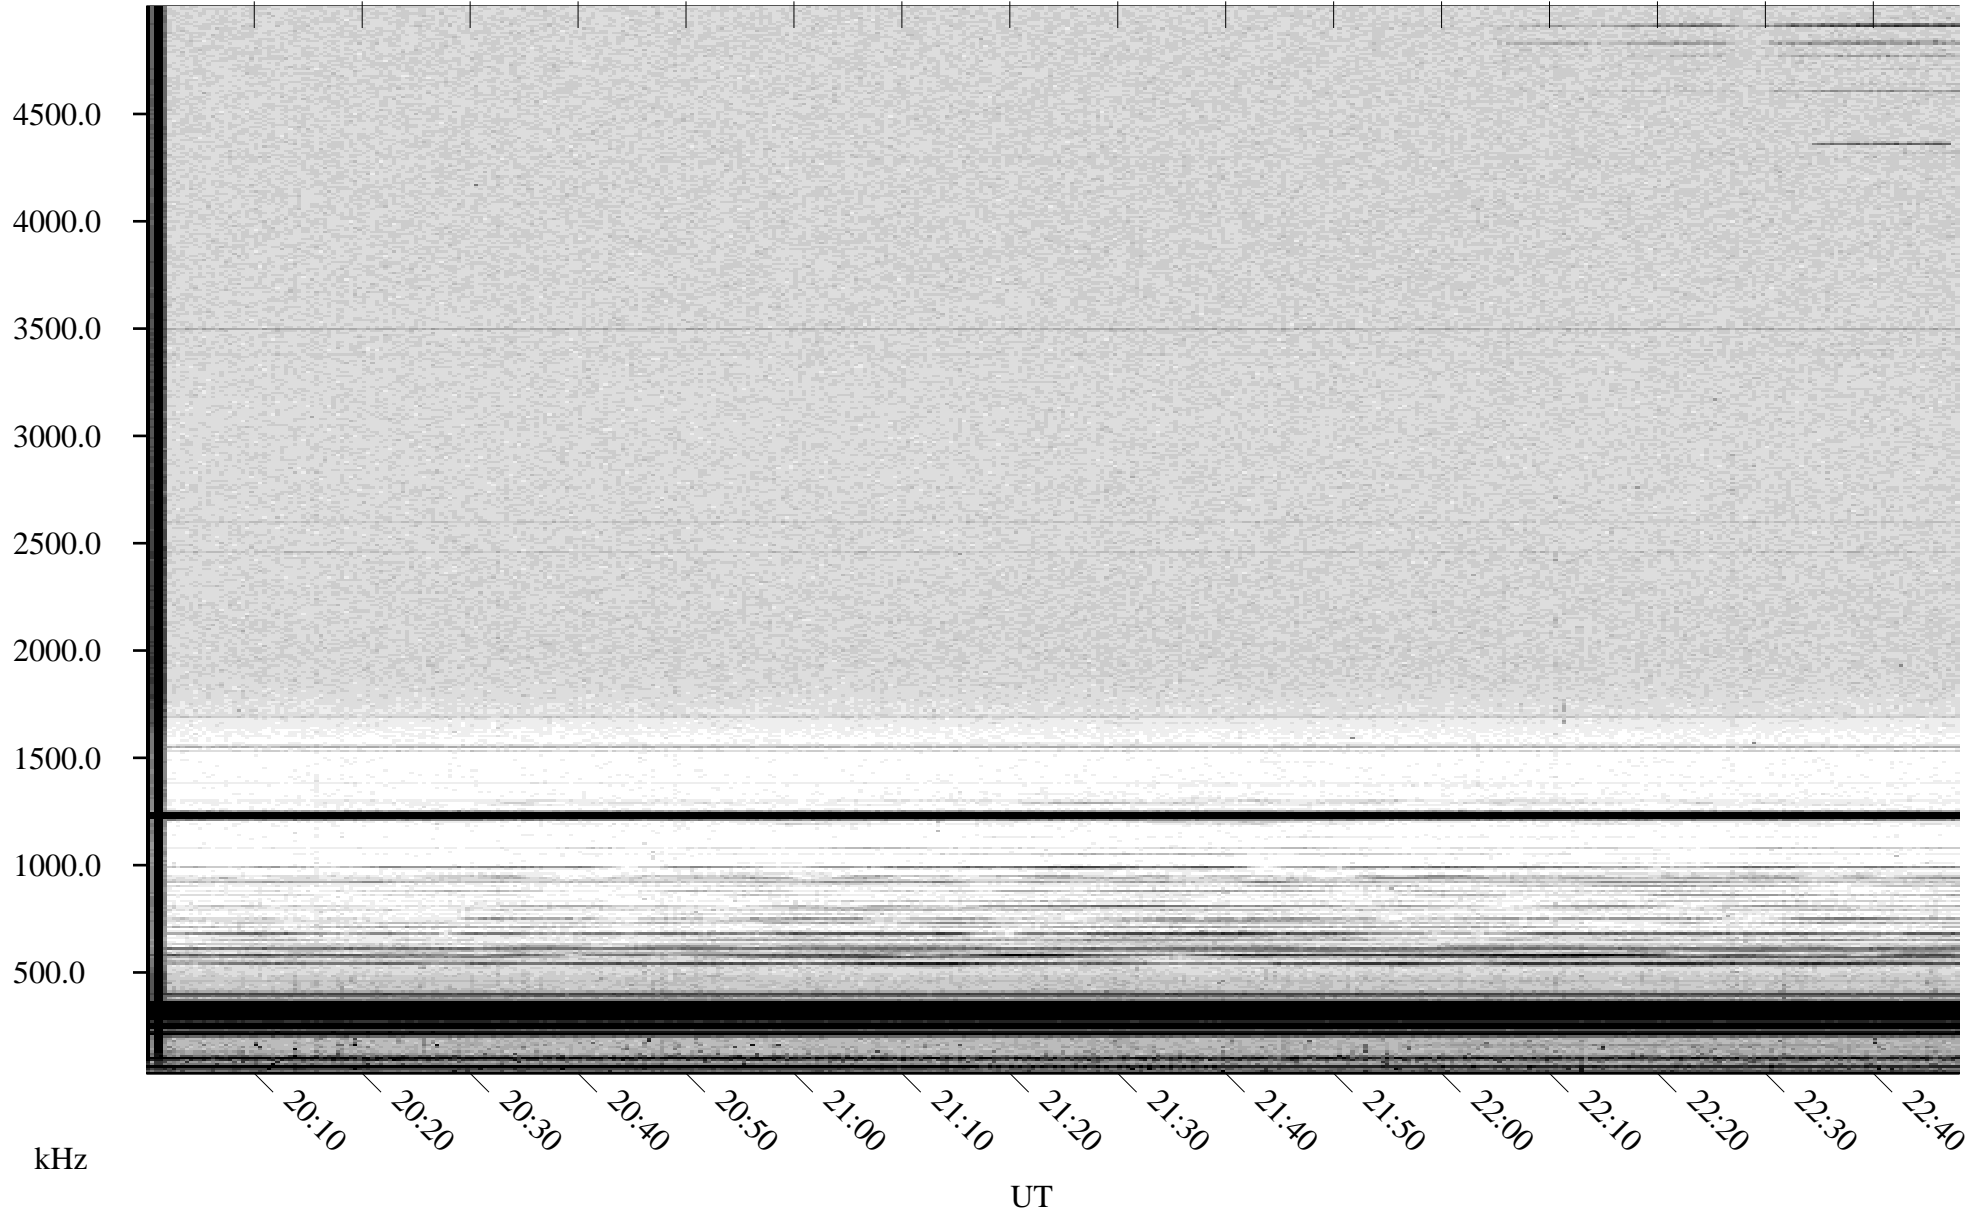

# 09/18/2001 Churchill, Manitoba

Linear Scale    Black = 161    White = 15

ch012611.r02m max\_12

Page 1

# 09/18/2001 Churchill, Manitoba

Linear Scale    Black = 161    White = 15

ch012611.r02m max\_12

Page 2

# 09/19/2001 Churchill, Manitoba

Linear Scale    Black = 161    White = 15

ch012611.r02m max\_12

Page 3

# 09/19/2001 Churchill, Manitoba

Linear Scale    Black = 161    White = 15

ch01261l.r02m max\_12

Page 4