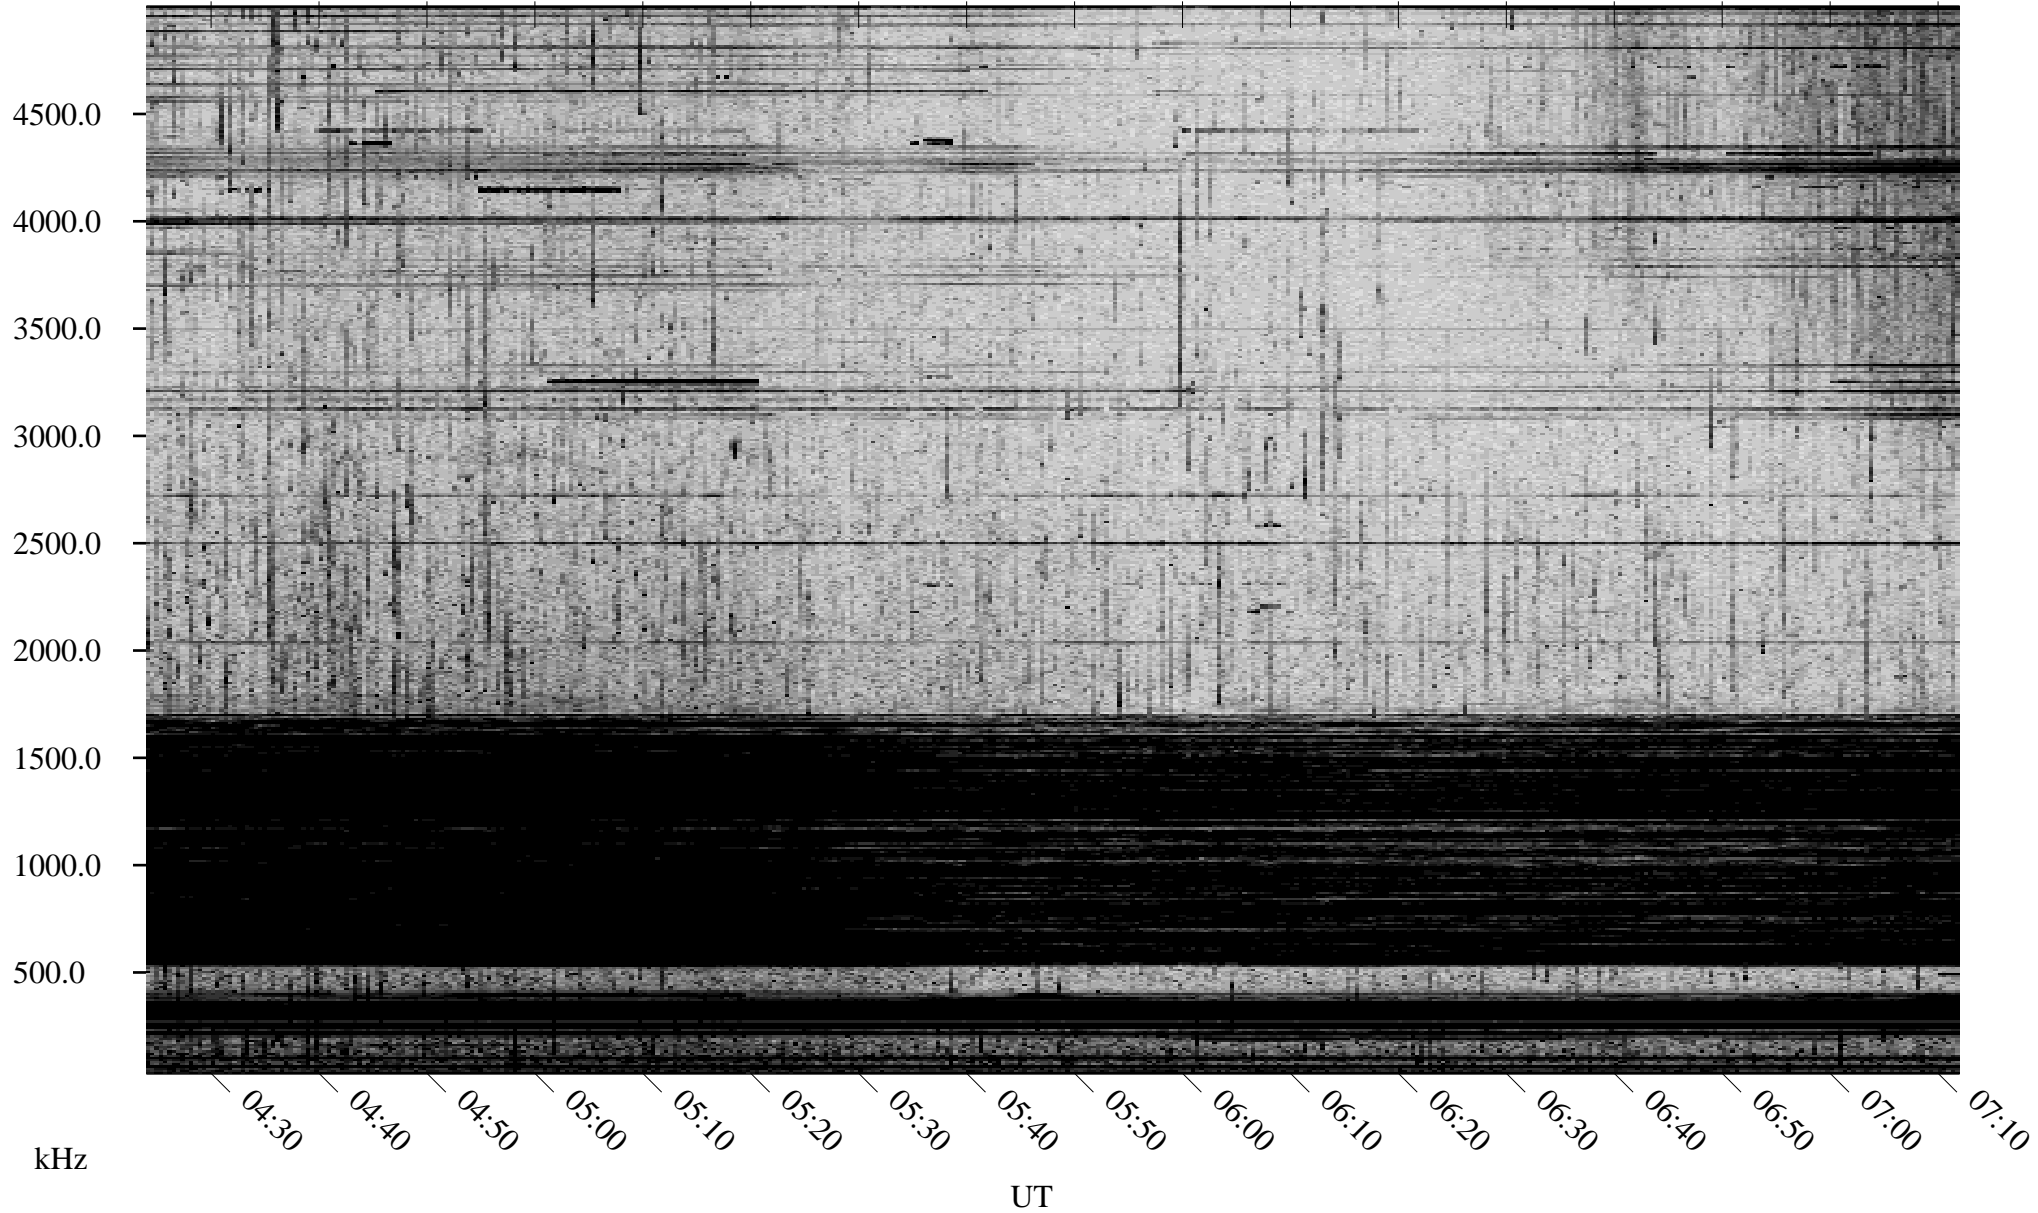

# 09/19/2001 Churchill, Manitoba

Linear Scale    Black = 161    White = 15

ch012611.r02m max\_12

Page 3

# 09/19/2001 Churchill, Manitoba

Linear Scale    Black = 161    White = 15

ch01261l.r02m max\_12

Page 4