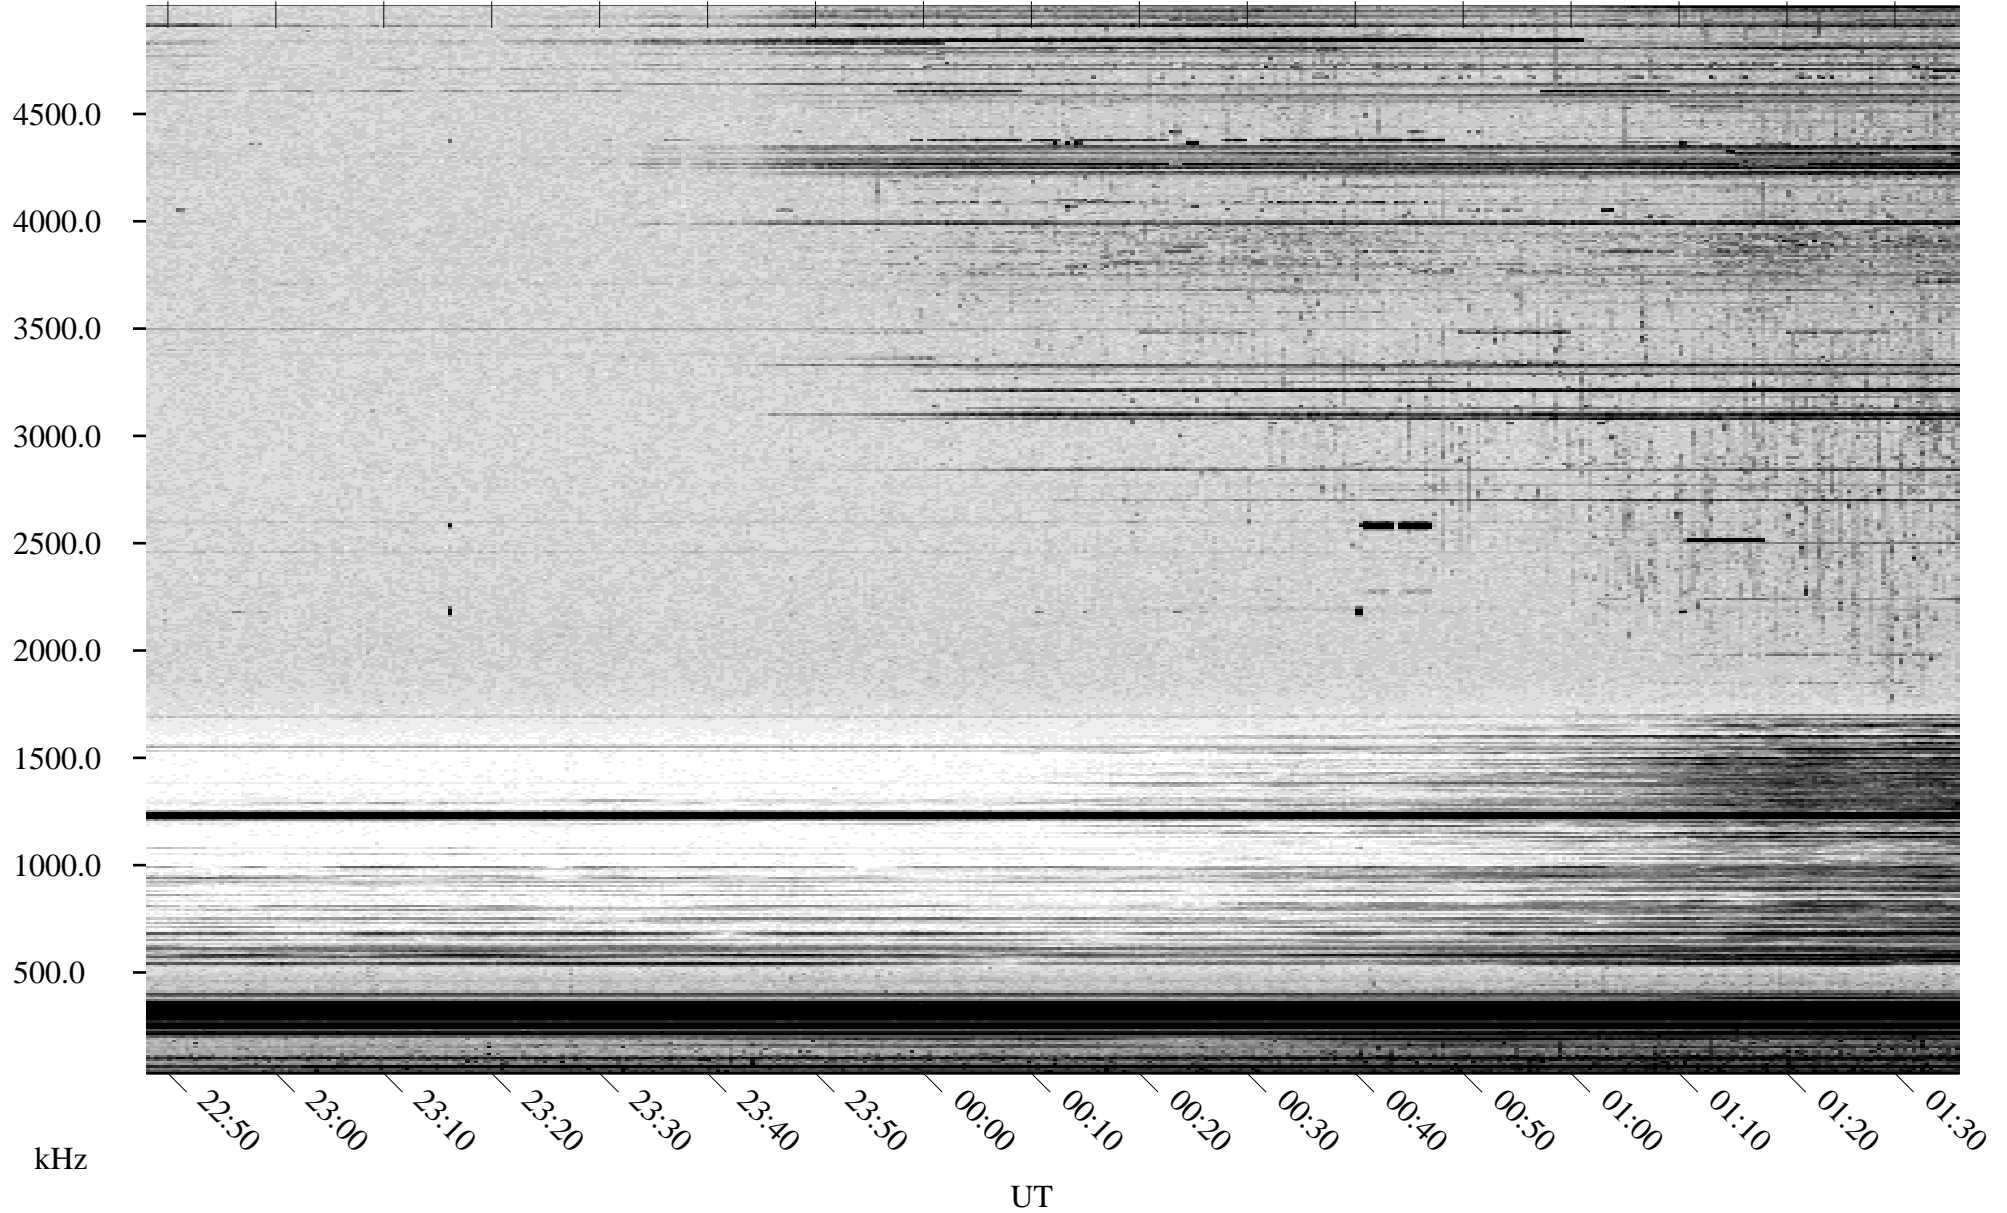

# 09/18/2001 Churchill, Manitoba

Linear Scale    Black = 161    White = 15

ch012611.r02m max\_12

Page 1

# 09/18/2001 Churchill, Manitoba

Linear Scale    Black = 161    White = 15

ch012611.r02m max\_12

Page 2

# 09/19/2001 Churchill, Manitoba

Linear Scale    Black = 161    White = 15

ch012611.r02m max\_12

Page 3

# 09/19/2001 Churchill, Manitoba

Linear Scale    Black = 161    White = 15

ch01261l.r02m max\_12

Page 4