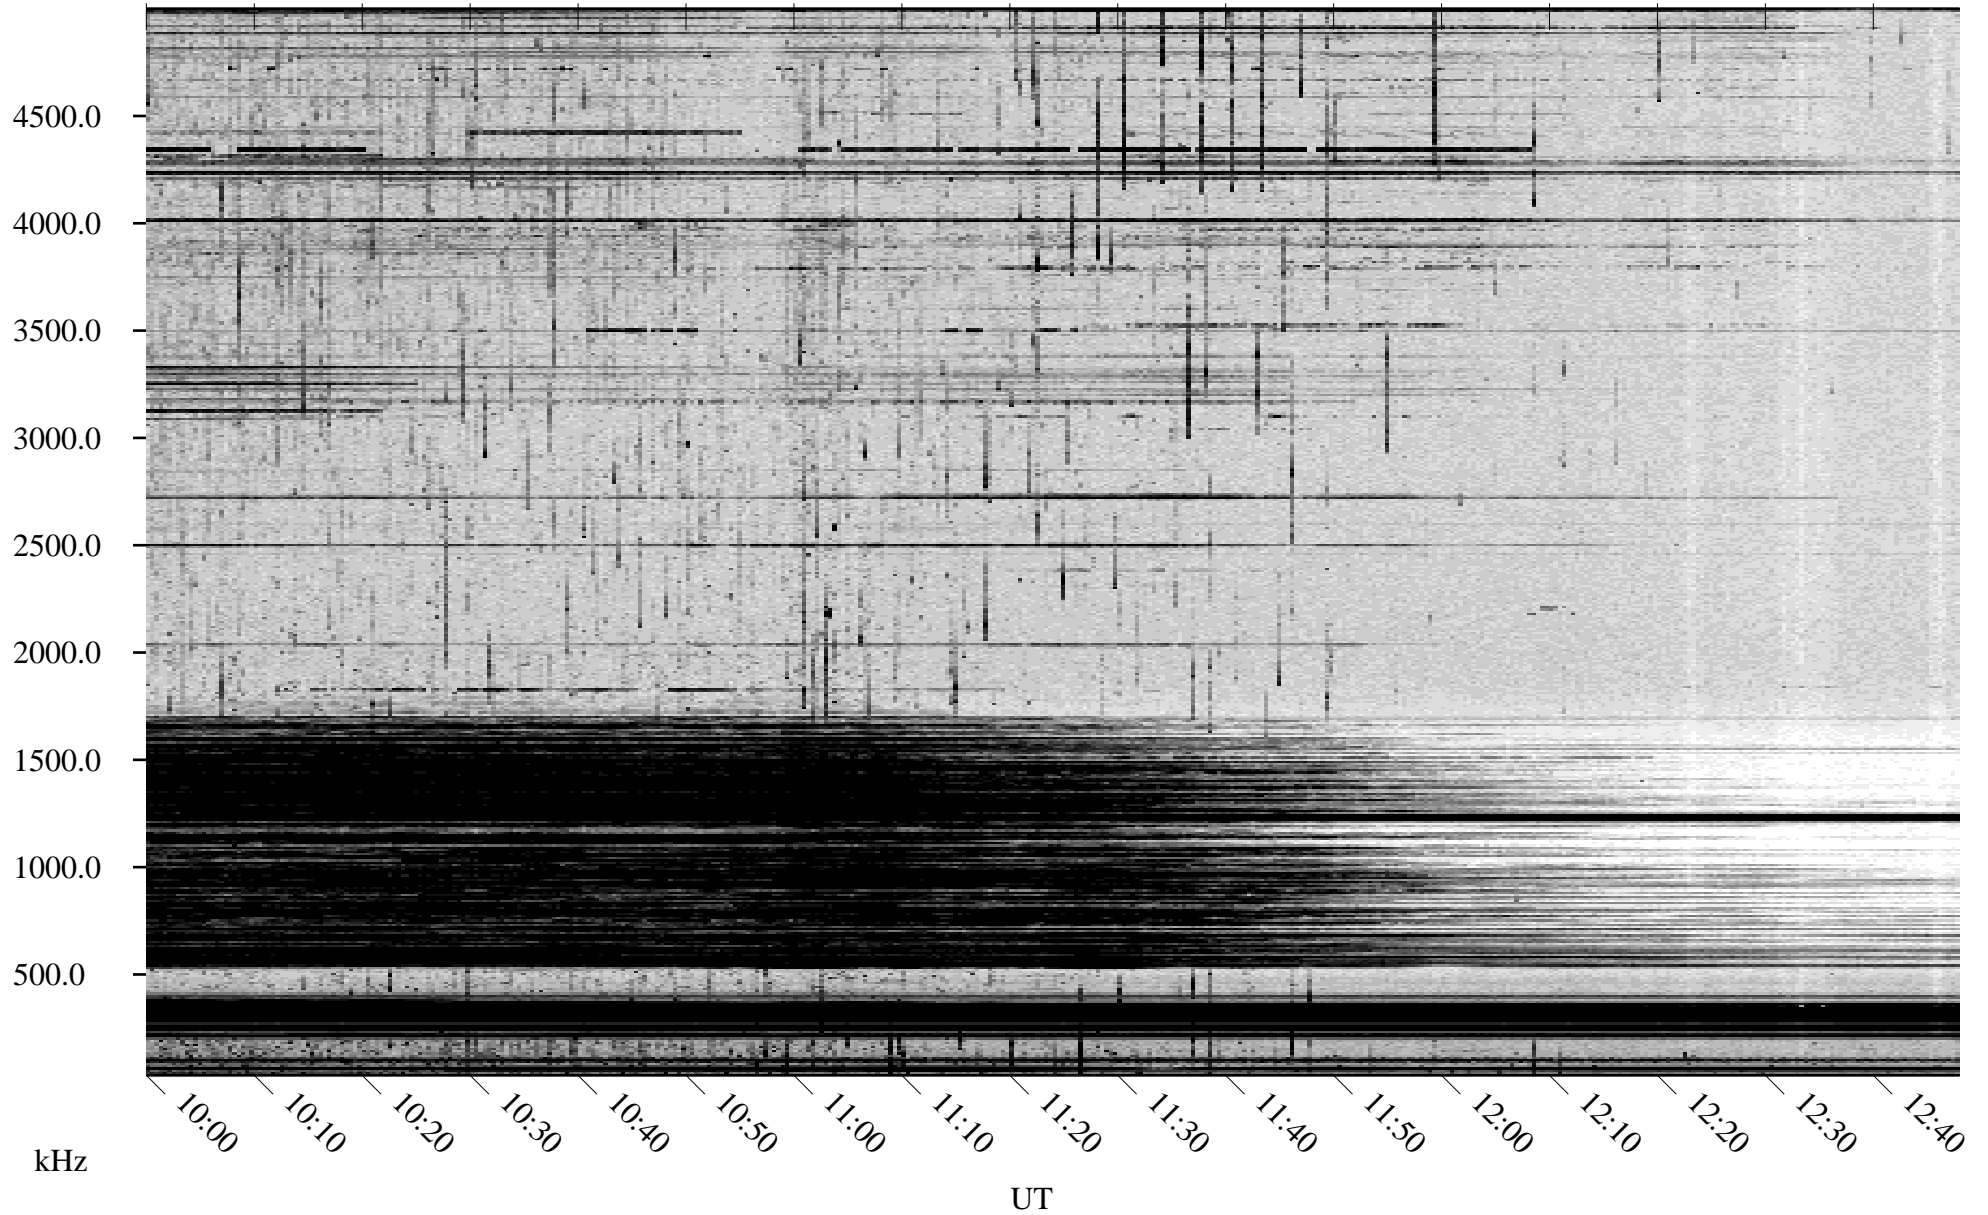

# 09/19/2001 Churchill, Manitoba

Linear Scale    Black = 161    White = 15

ch01261l.r02m max\_12

Page 4

# 09/19/2001 Churchill, Manitoba

Linear Scale    Black = 161    White = 15

ch012611.r02m max\_12

Page 5

# 09/19/2001 Churchill, Manitoba

Linear Scale    Black = 161    White = 15

ch012611.r02m max\_12

Page 6

# 09/19/2001 Churchill, Manitoba

Linear Scale    Black = 161    White = 15

ch012611.r02m max\_12

Page 7