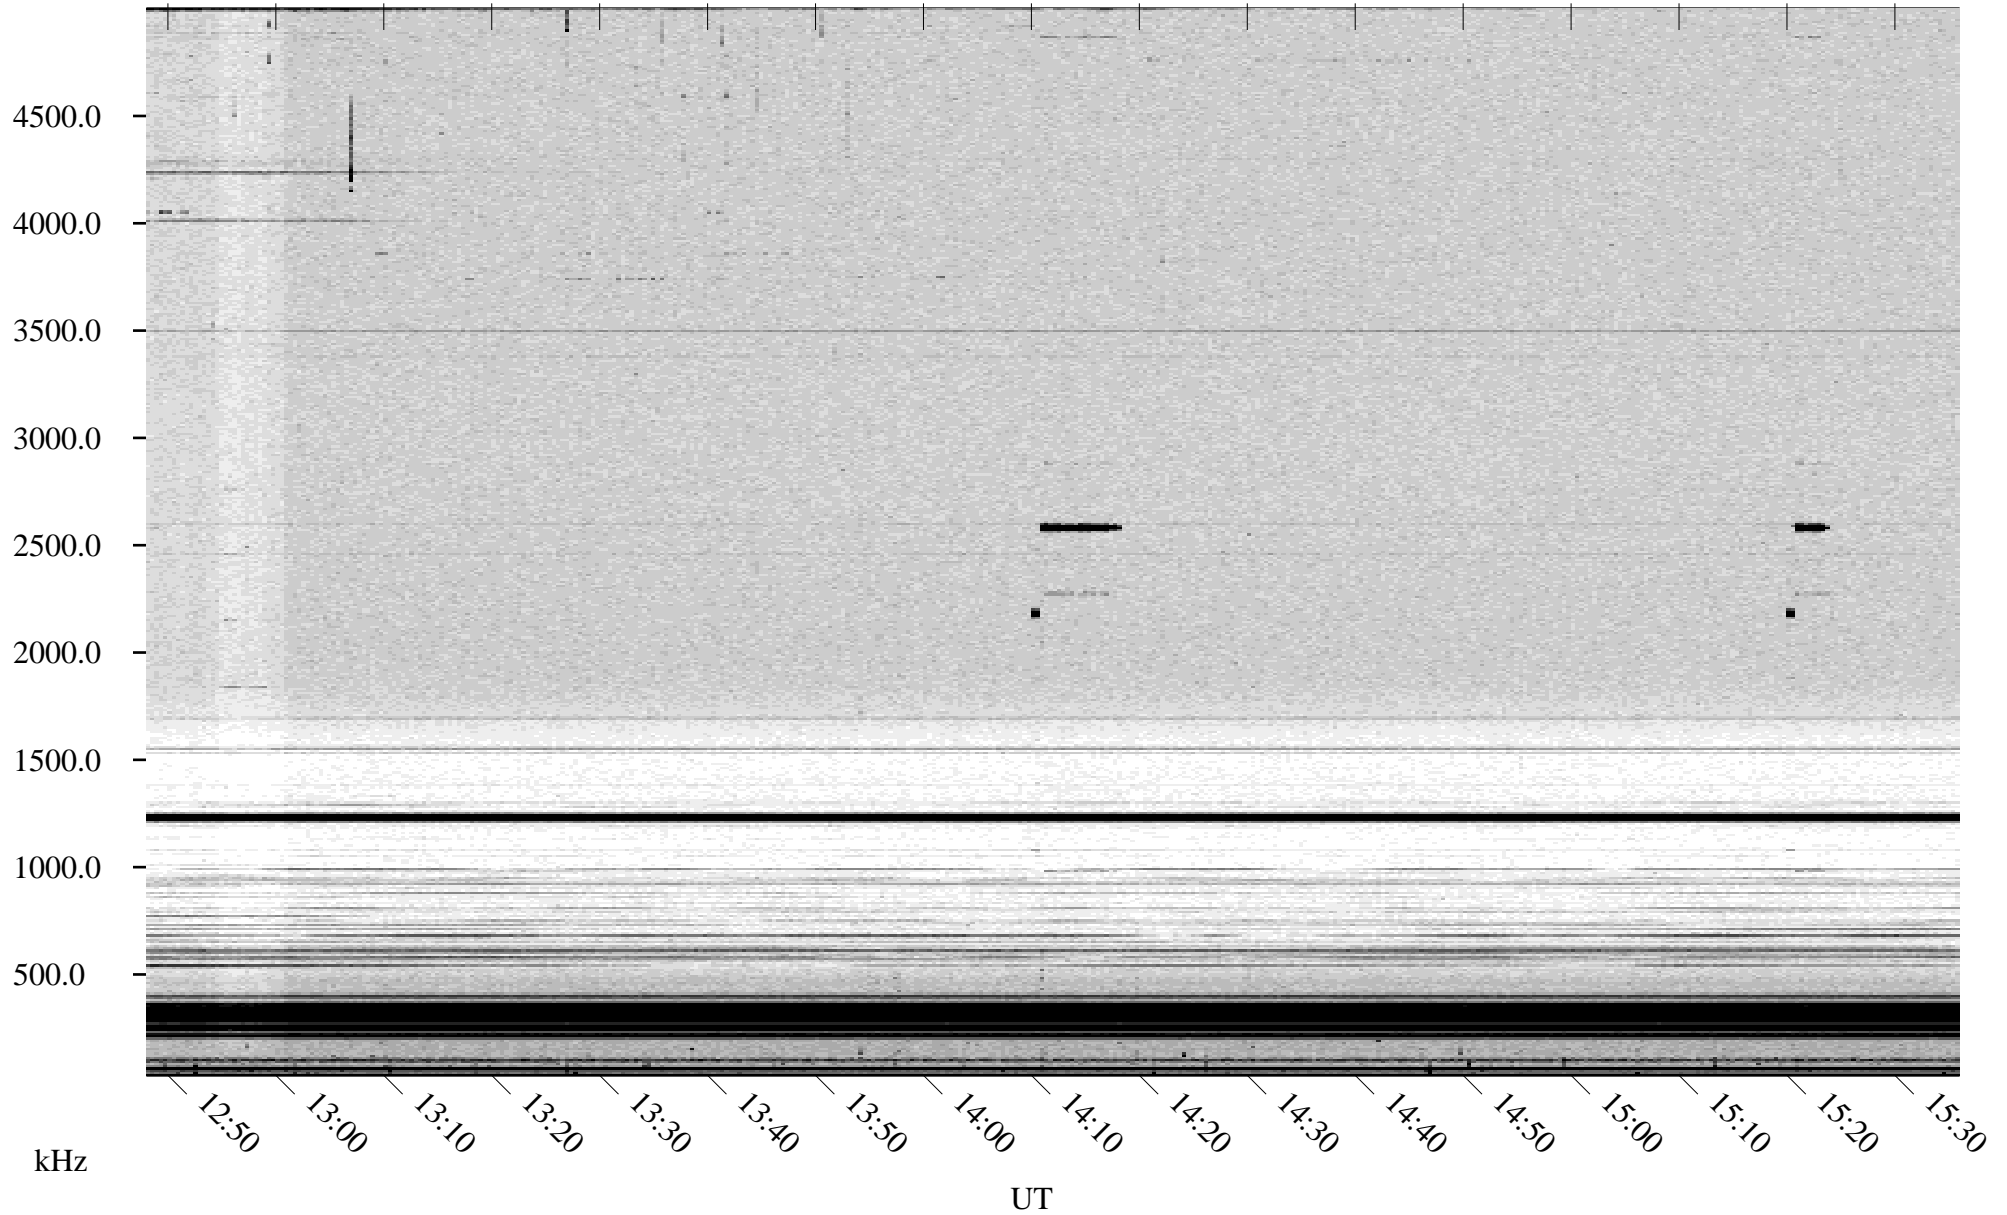

# 09/19/2001 Churchill, Manitoba

Linear Scale    Black = 161    White = 15

ch012611.r02m max\_12

Page 5

# 09/19/2001 Churchill, Manitoba

Linear Scale    Black = 161    White = 15

ch012611.r02m max\_12

Page 6

# 09/19/2001 Churchill, Manitoba

Linear Scale    Black = 161    White = 15

ch012611.r02m max\_12

Page 7

# 09/19/2001 Churchill, Manitoba

Linear Scale    Black = 161    White = 15

ch012611.r02m max\_12

Page 8