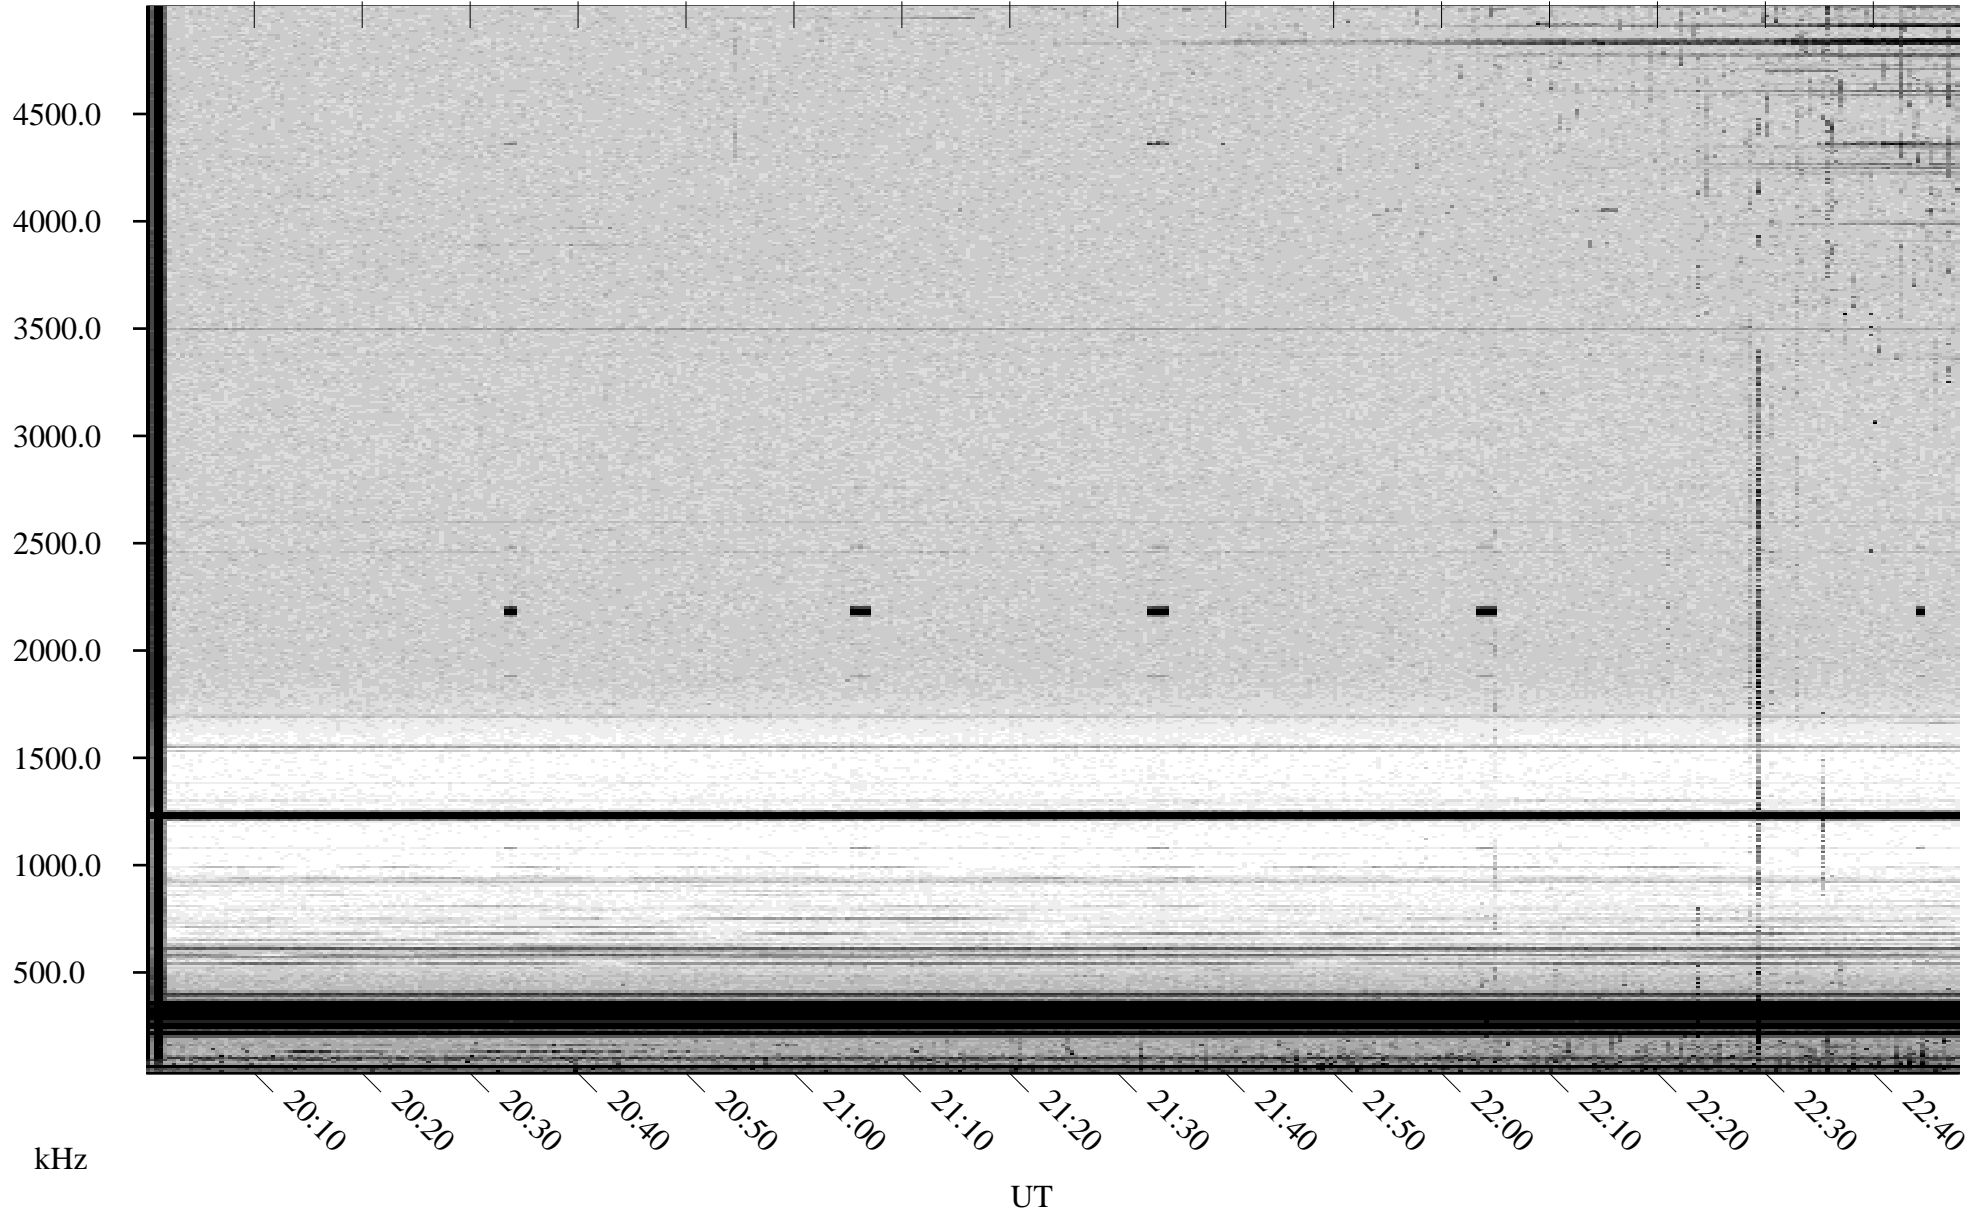

09/19/2001 Churchill, Manitoba

Linear Scale Black = 161 White = 15

ch01262l.r00m max_12

Page 1

09/19/2001 Churchill, Manitoba

Linear Scale Black = 161 White = 15

ch01262l.r00m max_12

Page 2