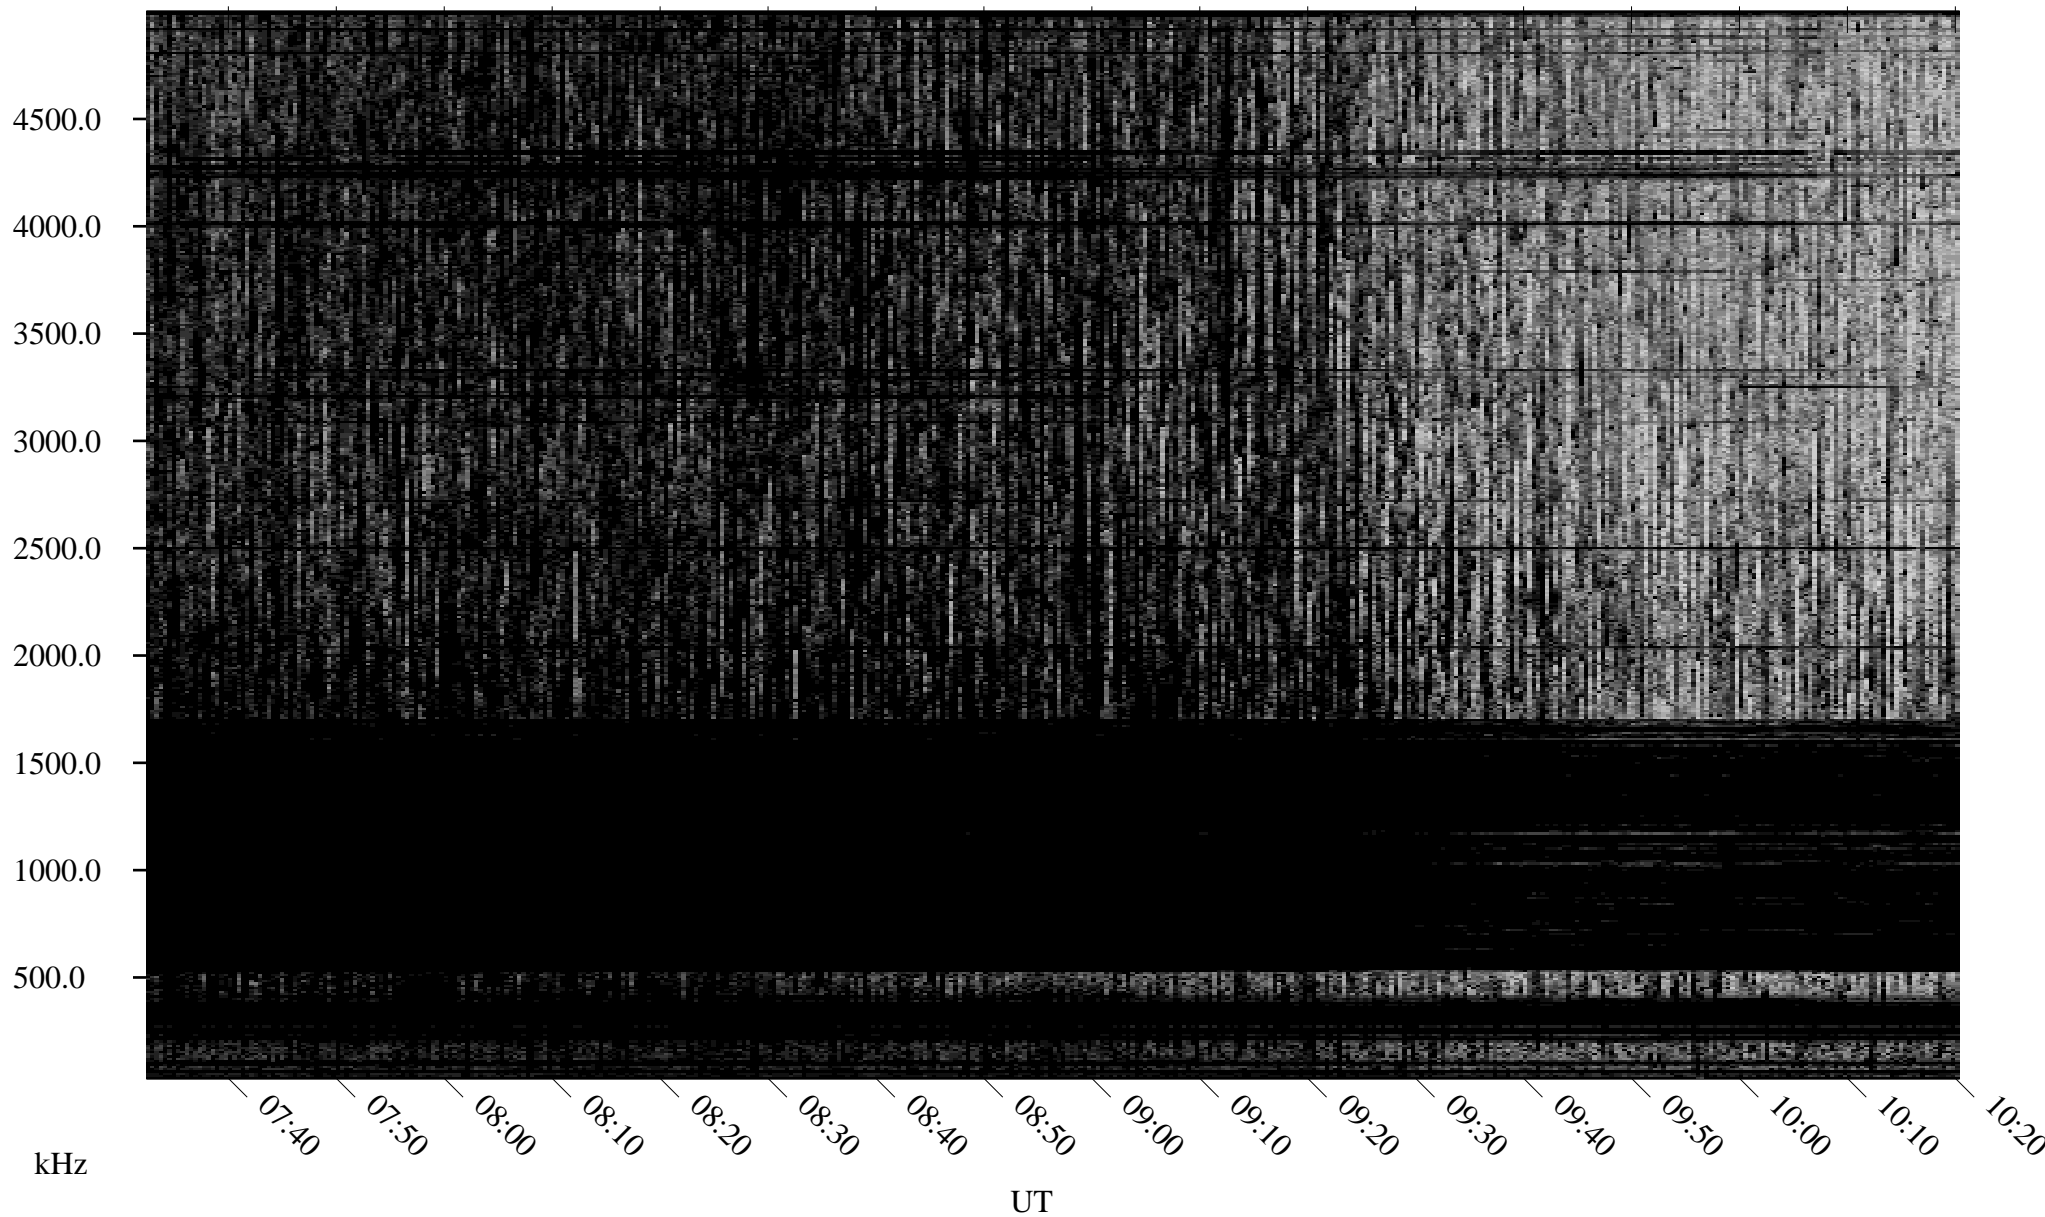

09/19/2001 Churchill, Manitoba

Linear Scale Black = 161 White = 15

ch01262l.r01m max_12

Page 1

09/20/2001 Churchill, Manitoba

Linear Scale Black = 161 White = 15

ch01262l.r01m max_12

Page 2

09/20/2001 Churchill, Manitoba

Linear Scale Black = 161 White = 15

ch01262l.r01m max_12

Page 3

09/20/2001 Churchill, Manitoba

Linear Scale Black = 161 White = 15

ch01262l.r01m max_12

Page 4

09/20/2001 Churchill, Manitoba

Linear Scale Black = 161 White = 15

ch01262l.r01m max_12

Page 5

09/20/2001 Churchill, Manitoba

Linear Scale Black = 161 White = 15

ch01262l.r01m max_12

Page 6

09/20/2001 Churchill, Manitoba

Linear Scale Black = 161 White = 15

ch01262l.r01m max_12

Page 7