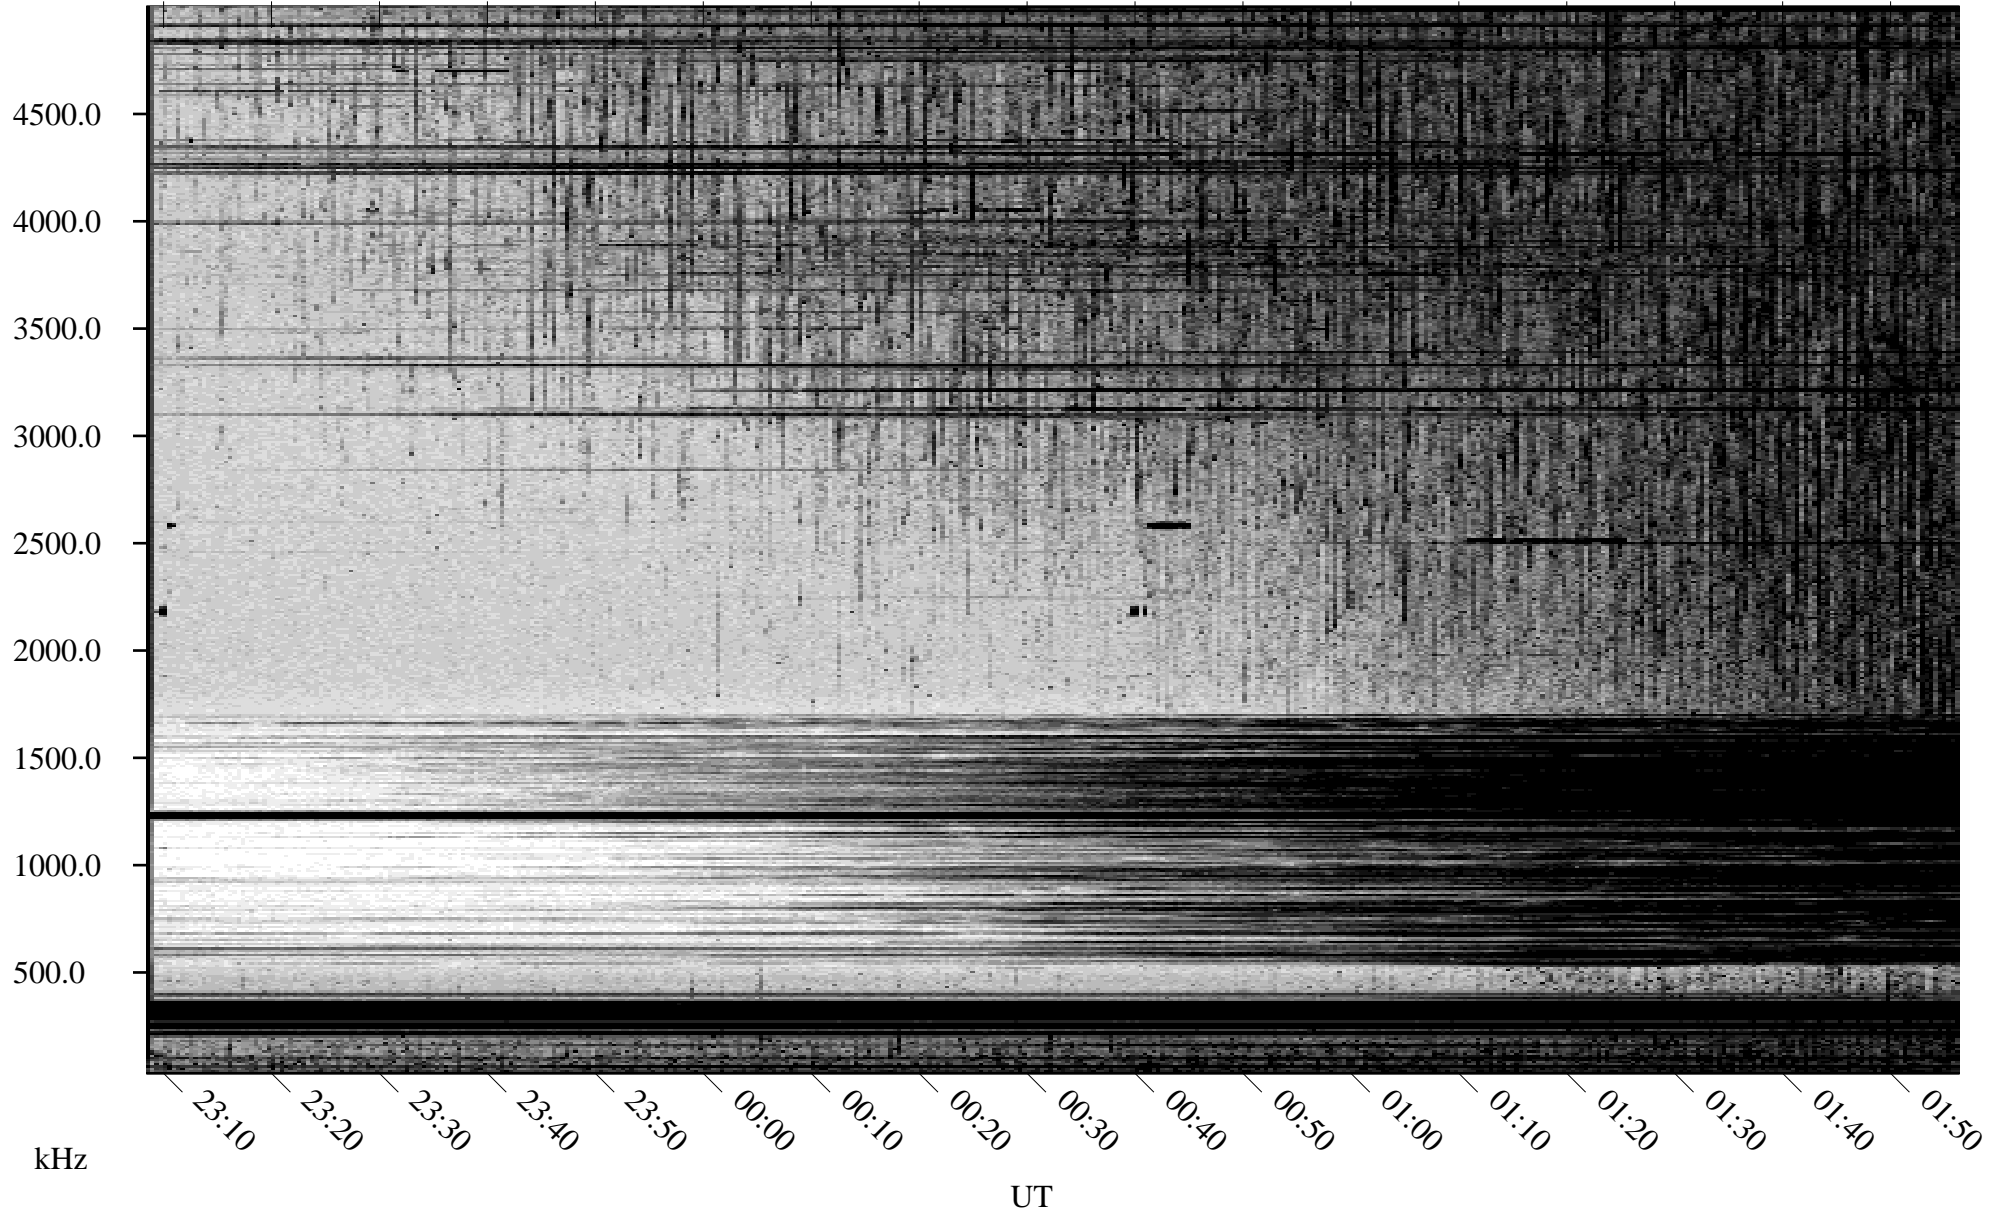

09/19/2001 Churchill, Manitoba

Linear Scale Black = 161 White = 15

ch01262l.r01m max_12

Page 1

09/20/2001 Churchill, Manitoba

Linear Scale Black = 161 White = 15

ch01262l.r01m max_12

Page 2

09/20/2001 Churchill, Manitoba

Linear Scale Black = 161 White = 15

ch01262l.r01m max_12

Page 3

09/20/2001 Churchill, Manitoba

Linear Scale Black = 161 White = 15

ch01262l.r01m max_12

Page 4

09/20/2001 Churchill, Manitoba

Linear Scale Black = 161 White = 15

ch01262l.r01m max_12

Page 5

09/20/2001 Churchill, Manitoba

Linear Scale Black = 161 White = 15

ch01262l.r01m max_12

Page 6

09/20/2001 Churchill, Manitoba

Linear Scale Black = 161 White = 15

ch01262l.r01m max_12

Page 7