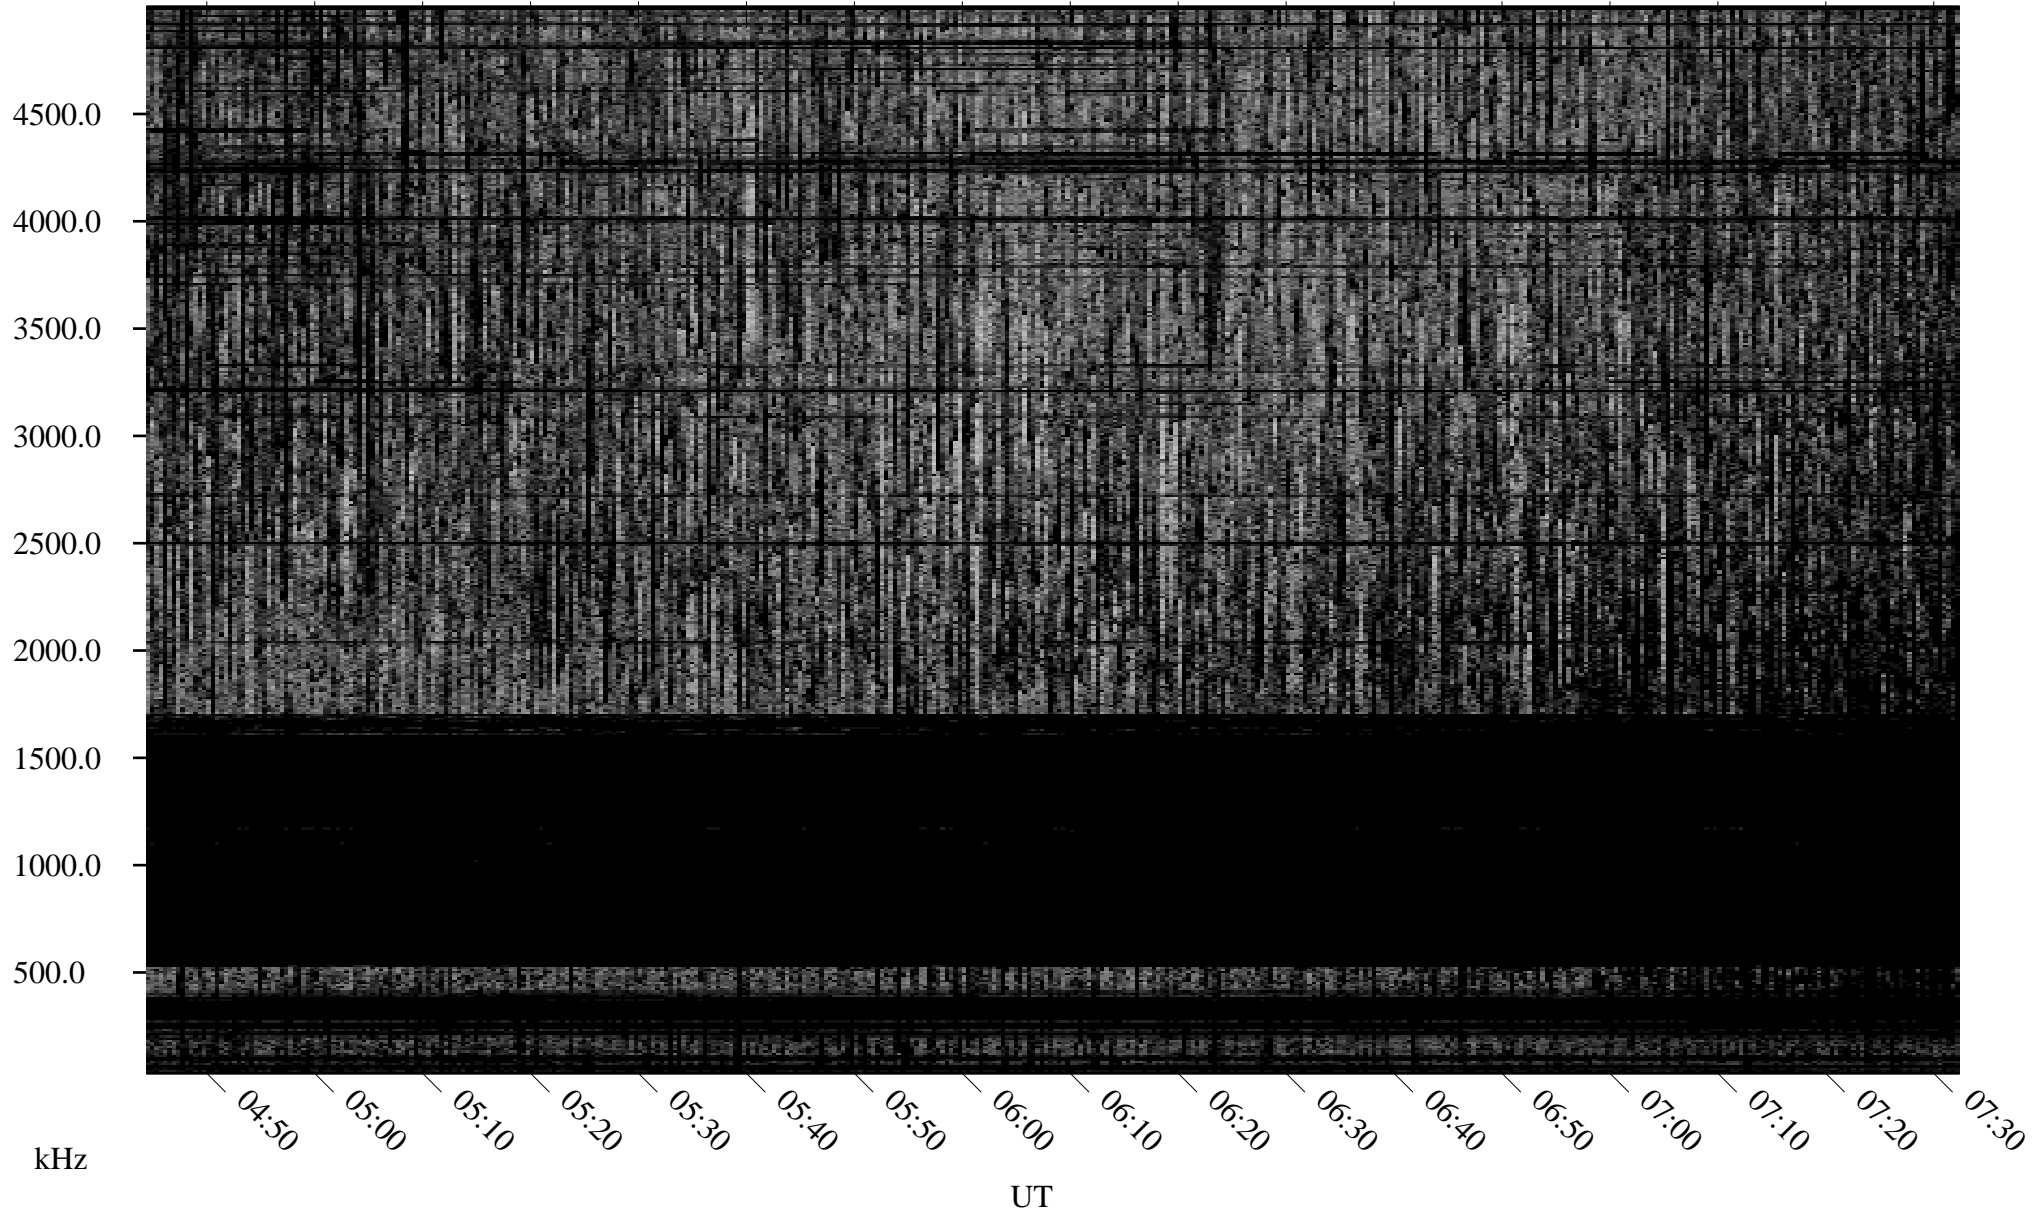

09/19/2001 Churchill, Manitoba

Linear Scale Black = 161 White = 15

ch01262l.r01m max_12

Page 1

09/20/2001 Churchill, Manitoba

Linear Scale Black = 161 White = 15

ch01262l.r01m max_12

Page 2

09/20/2001 Churchill, Manitoba

Linear Scale Black = 161 White = 15

ch01262l.r01m max_12

Page 3

09/20/2001 Churchill, Manitoba

Linear Scale Black = 161 White = 15

ch01262l.r01m max_12

Page 4

09/20/2001 Churchill, Manitoba

Linear Scale Black = 161 White = 15

ch01262l.r01m max_12

Page 5

09/20/2001 Churchill, Manitoba

Linear Scale Black = 161 White = 15

ch01262l.r01m max_12

Page 6

09/20/2001 Churchill, Manitoba

Linear Scale Black = 161 White = 15

ch01262l.r01m max_12

Page 7