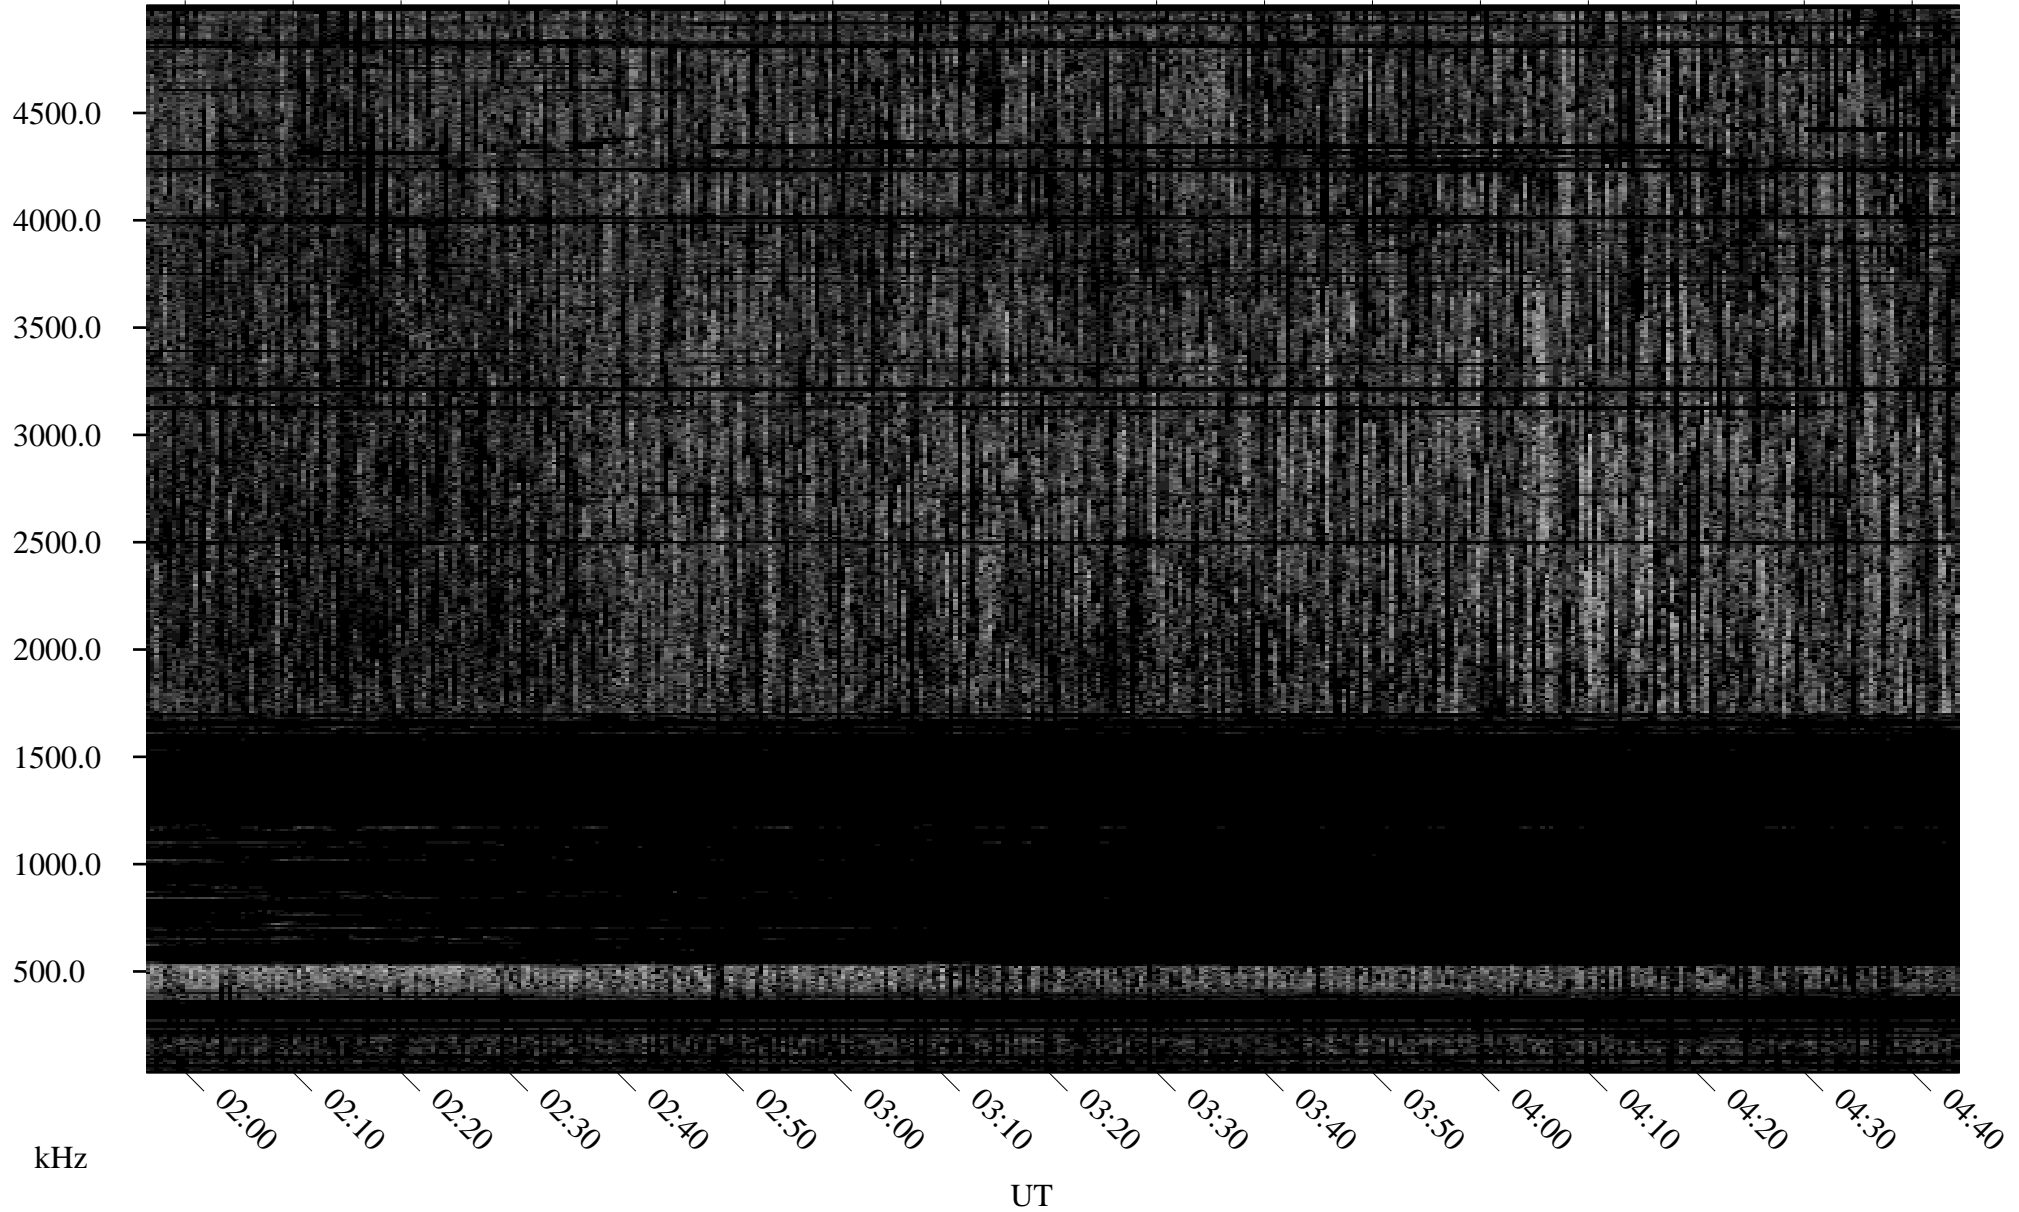

09/19/2001 Churchill, Manitoba

Linear Scale Black = 161 White = 15

ch01262l.r01m max_12

Page 1

09/20/2001 Churchill, Manitoba

Linear Scale Black = 161 White = 15

ch01262l.r01m max_12

Page 2

09/20/2001 Churchill, Manitoba

Linear Scale Black = 161 White = 15

ch01262l.r01m max_12

Page 3

09/20/2001 Churchill, Manitoba

Linear Scale Black = 161 White = 15

ch01262l.r01m max_12

Page 4

09/20/2001 Churchill, Manitoba

Linear Scale Black = 161 White = 15

ch01262l.r01m max_12

Page 5

09/20/2001 Churchill, Manitoba

Linear Scale Black = 161 White = 15

ch01262l.r01m max_12

Page 6

09/20/2001 Churchill, Manitoba

Linear Scale Black = 161 White = 15

ch01262l.r01m max_12

Page 7