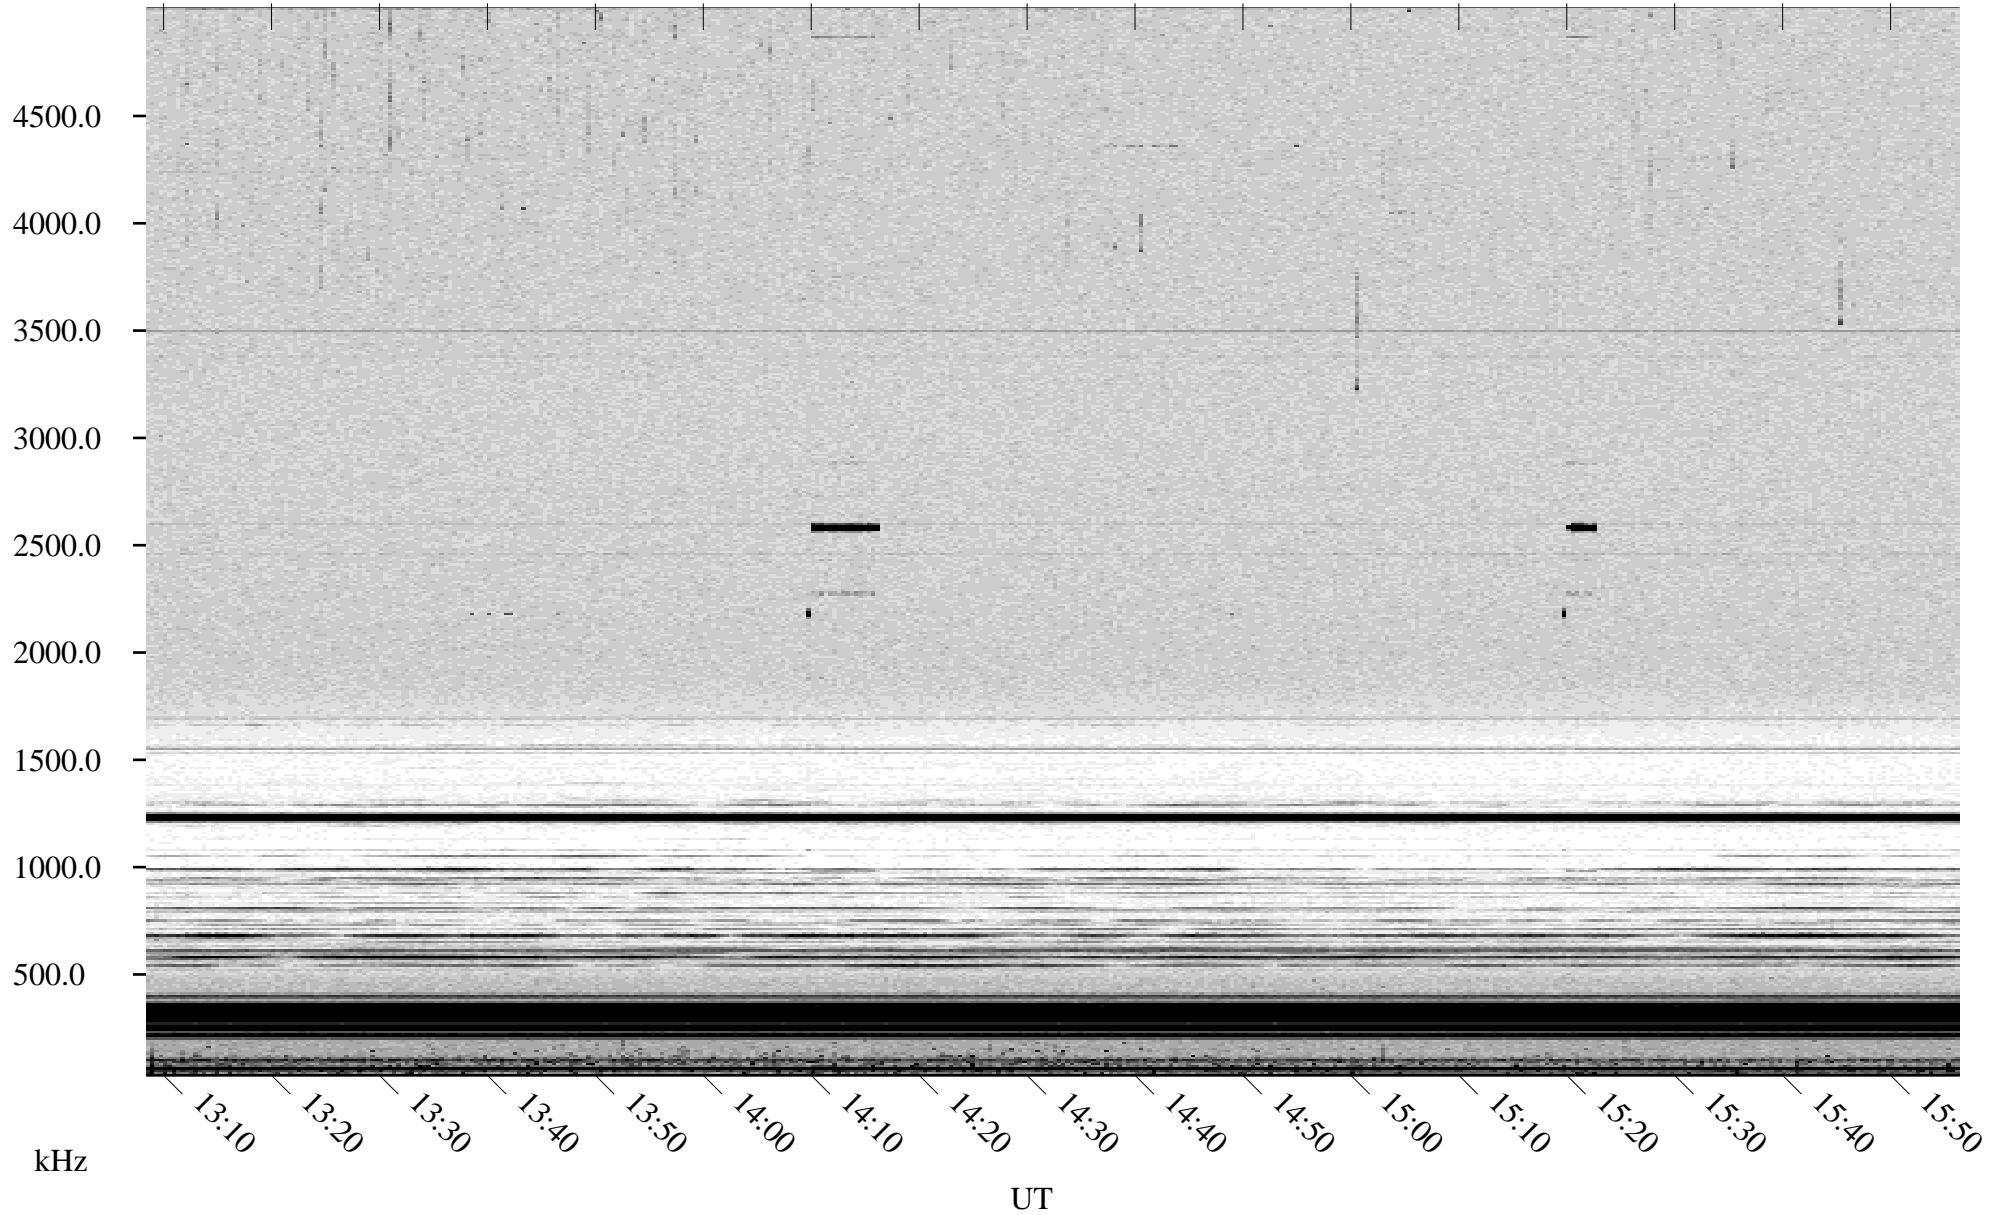

09/19/2001 Churchill, Manitoba

Linear Scale Black = 161 White = 15

ch01262l.r01m max_12

Page 1

09/20/2001 Churchill, Manitoba

Linear Scale Black = 161 White = 15

ch01262l.r01m max_12

Page 2

09/20/2001 Churchill, Manitoba

Linear Scale Black = 161 White = 15

ch01262l.r01m max_12

Page 3

09/20/2001 Churchill, Manitoba

Linear Scale Black = 161 White = 15

ch01262l.r01m max_12

Page 4

09/20/2001 Churchill, Manitoba

Linear Scale Black = 161 White = 15

ch01262l.r01m max_12

Page 5

09/20/2001 Churchill, Manitoba

Linear Scale Black = 161 White = 15

ch01262l.r01m max_12

Page 6

09/20/2001 Churchill, Manitoba

Linear Scale Black = 161 White = 15

ch01262l.r01m max_12

Page 7