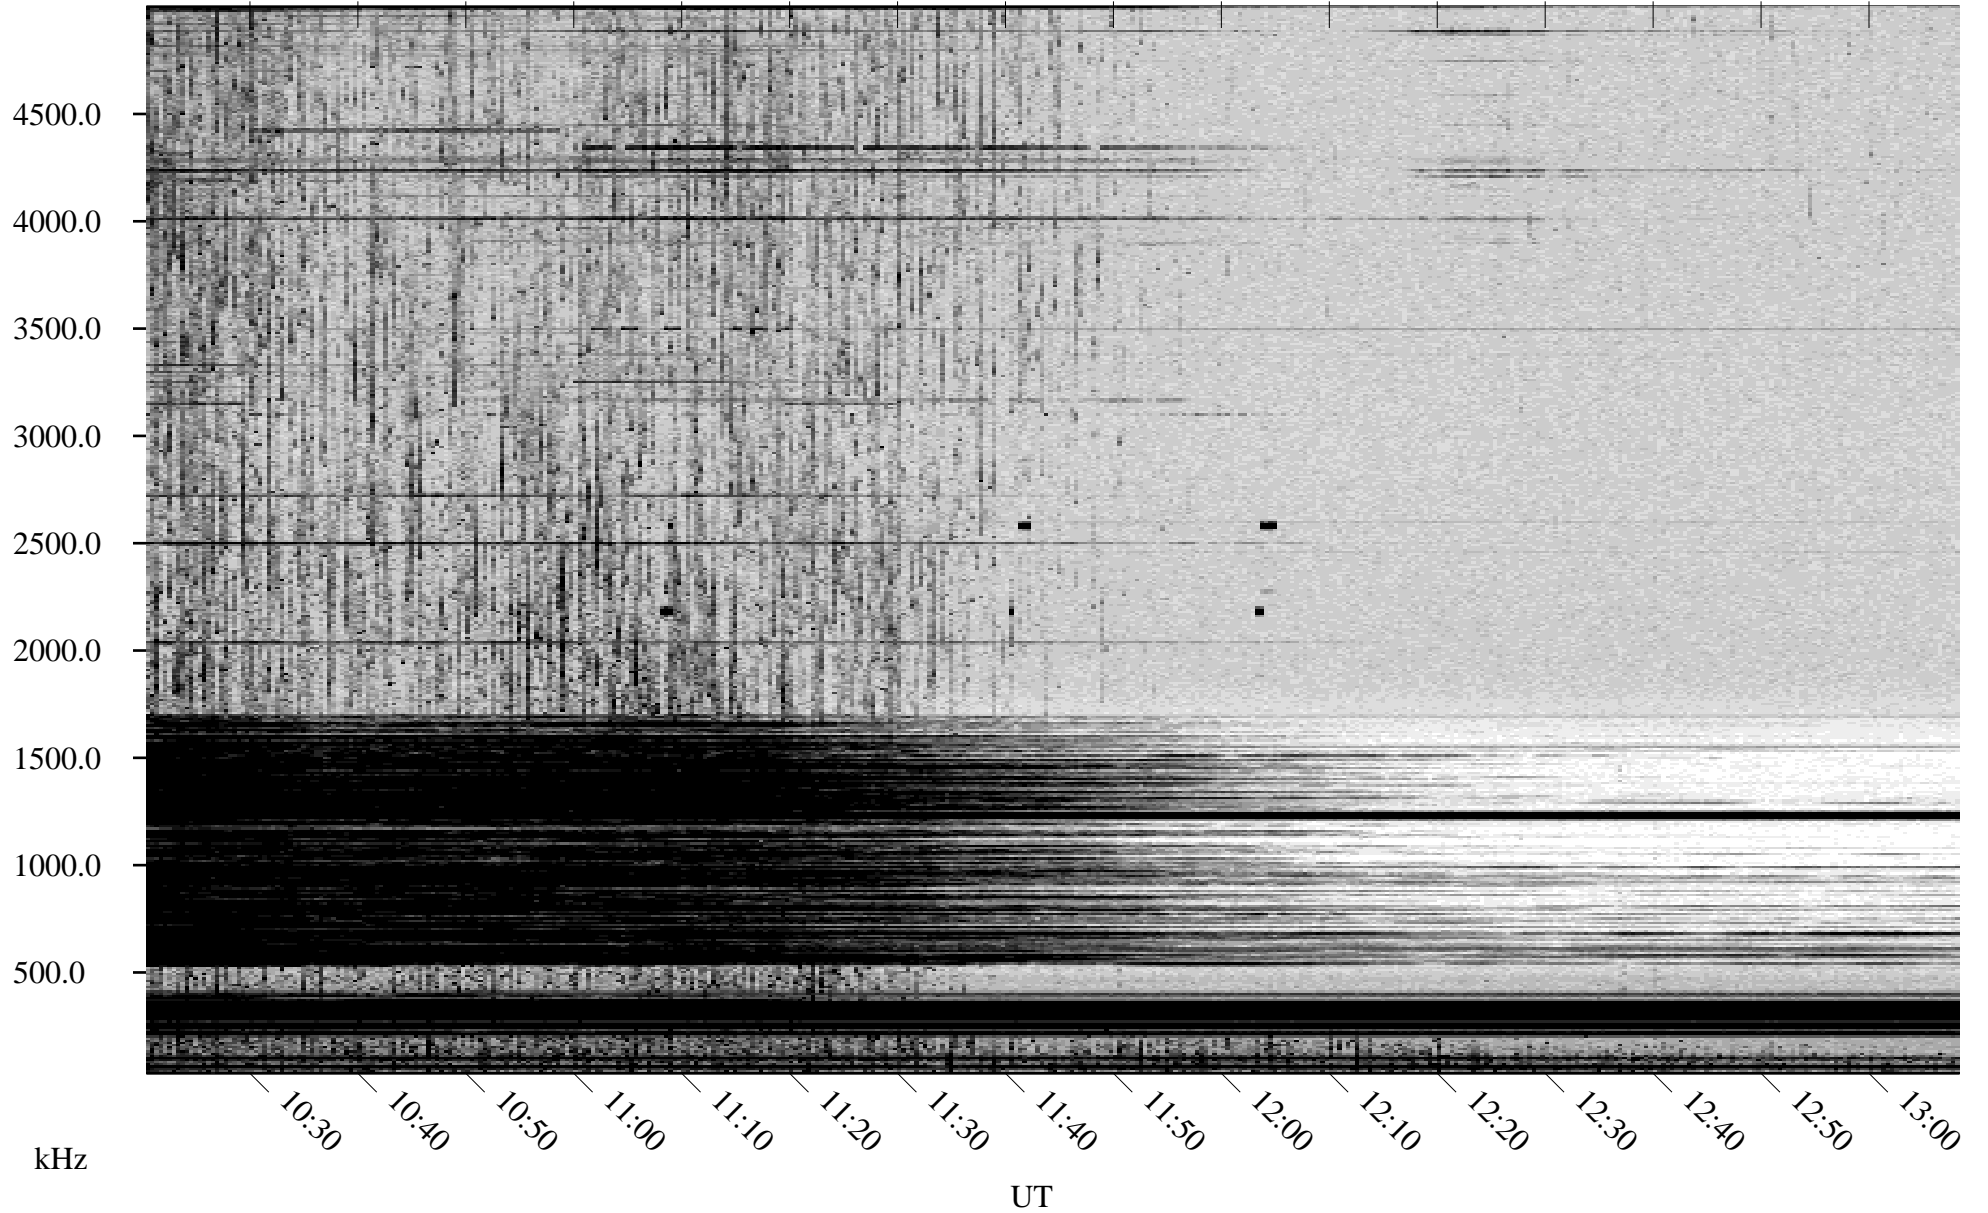

09/19/2001 Churchill, Manitoba

Linear Scale Black = 161 White = 15

ch01262l.r01m max_12

Page 1

09/20/2001 Churchill, Manitoba

Linear Scale Black = 161 White = 15

ch01262l.r01m max_12

Page 2

09/20/2001 Churchill, Manitoba

Linear Scale Black = 161 White = 15

ch01262l.r01m max_12

Page 3

09/20/2001 Churchill, Manitoba

Linear Scale Black = 161 White = 15

ch01262l.r01m max_12

Page 4

09/20/2001 Churchill, Manitoba

Linear Scale Black = 161 White = 15

ch01262l.r01m max_12

Page 5

09/20/2001 Churchill, Manitoba

Linear Scale Black = 161 White = 15

ch01262l.r01m max_12

Page 6

09/20/2001 Churchill, Manitoba

Linear Scale Black = 161 White = 15

ch01262l.r01m max_12

Page 7